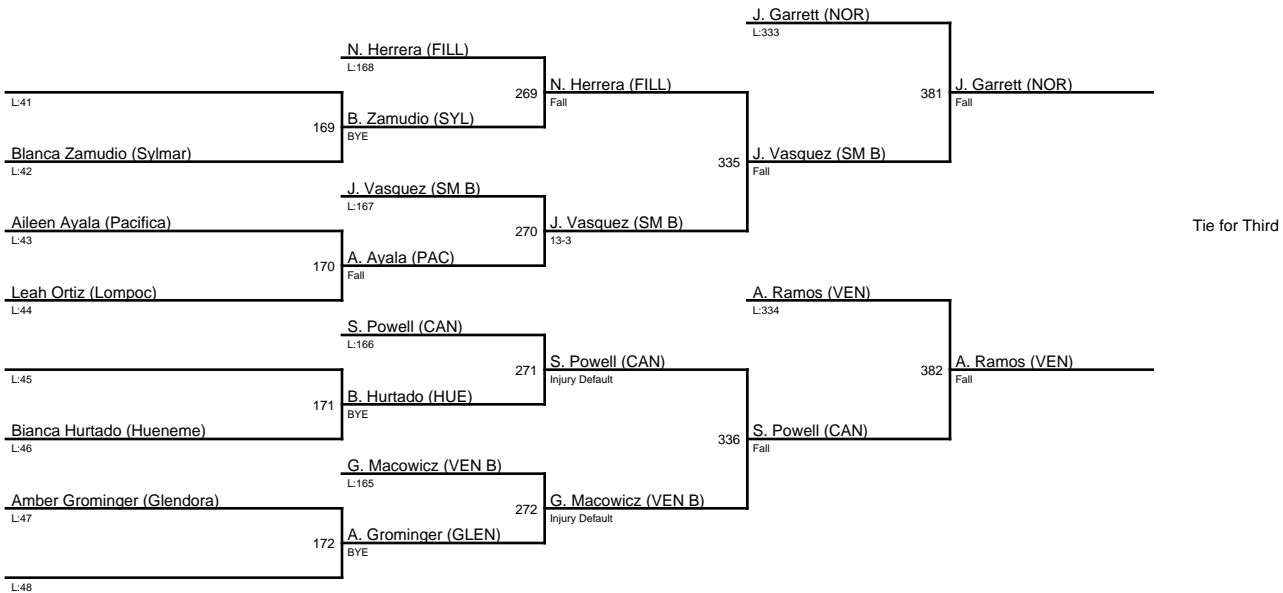

2022 Showdown on the Shore.Fixed / 126

Hueneme High Showdown on the Shore

1. Skylar Whitley (HARV)
2. Alanis Cedeno (SM)
3. Jayleen Garrett (NOR)
3. Avalynn Ramos (VEN)