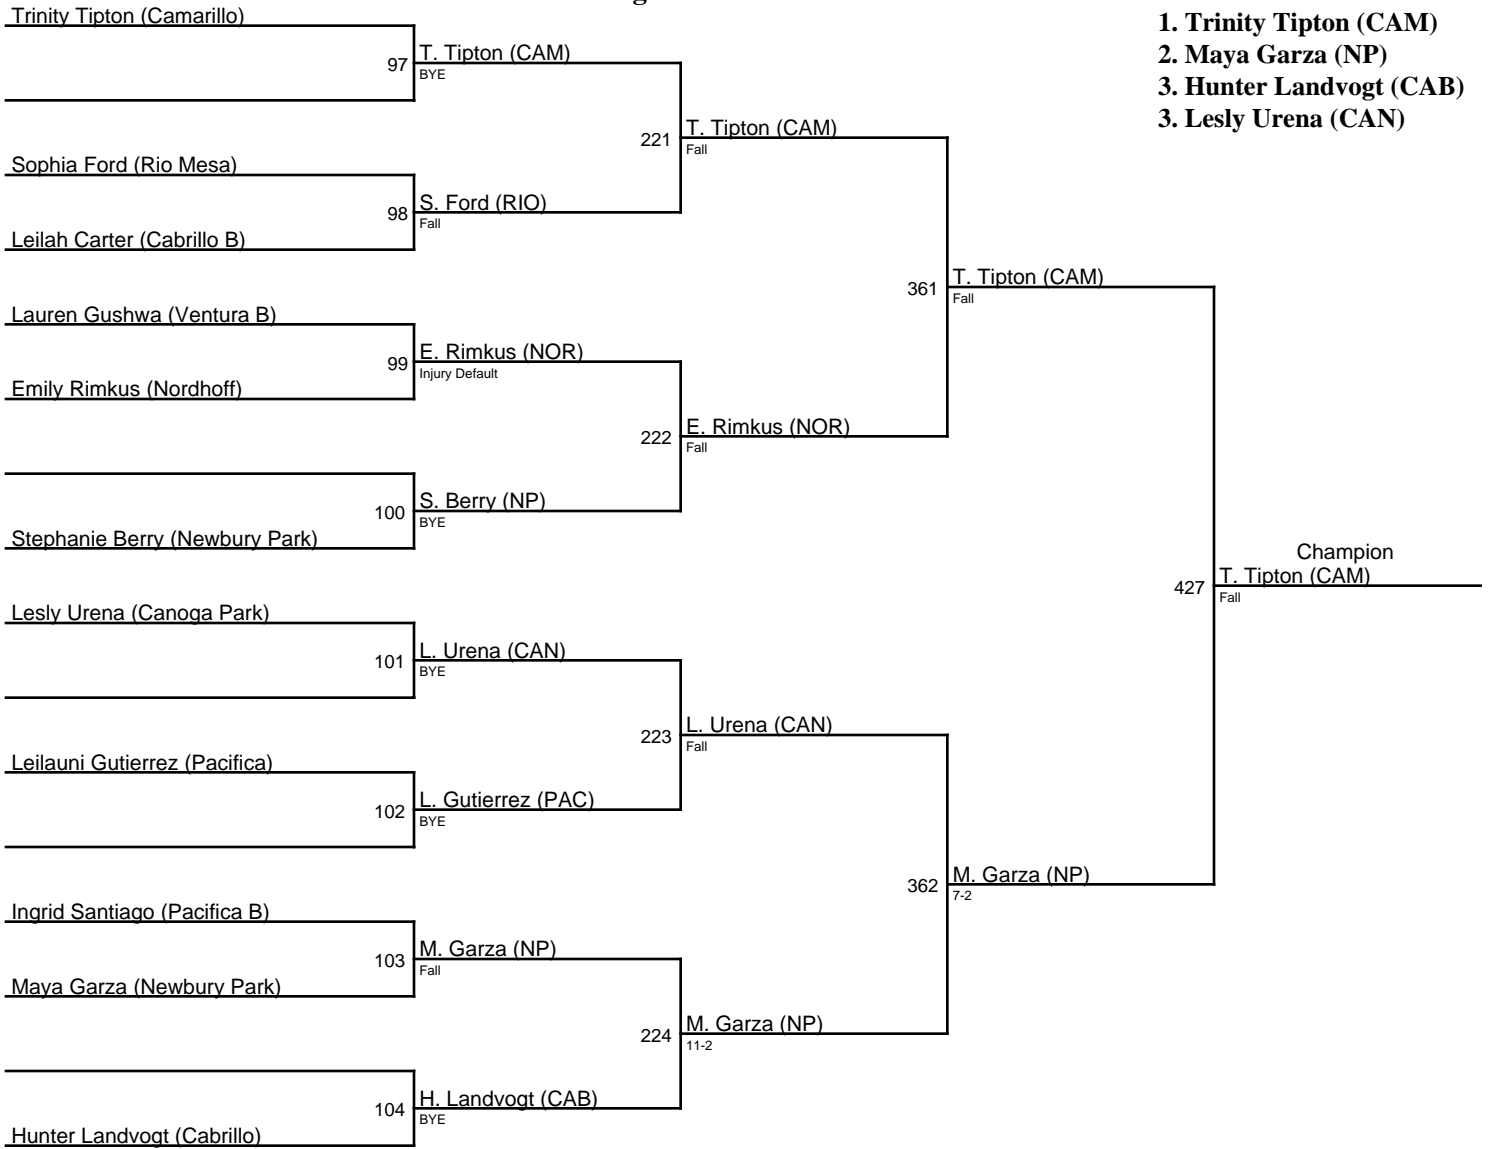

2022 Showdown on the Shore.Fixed / 189

Hueneme High Showdown on the Shore