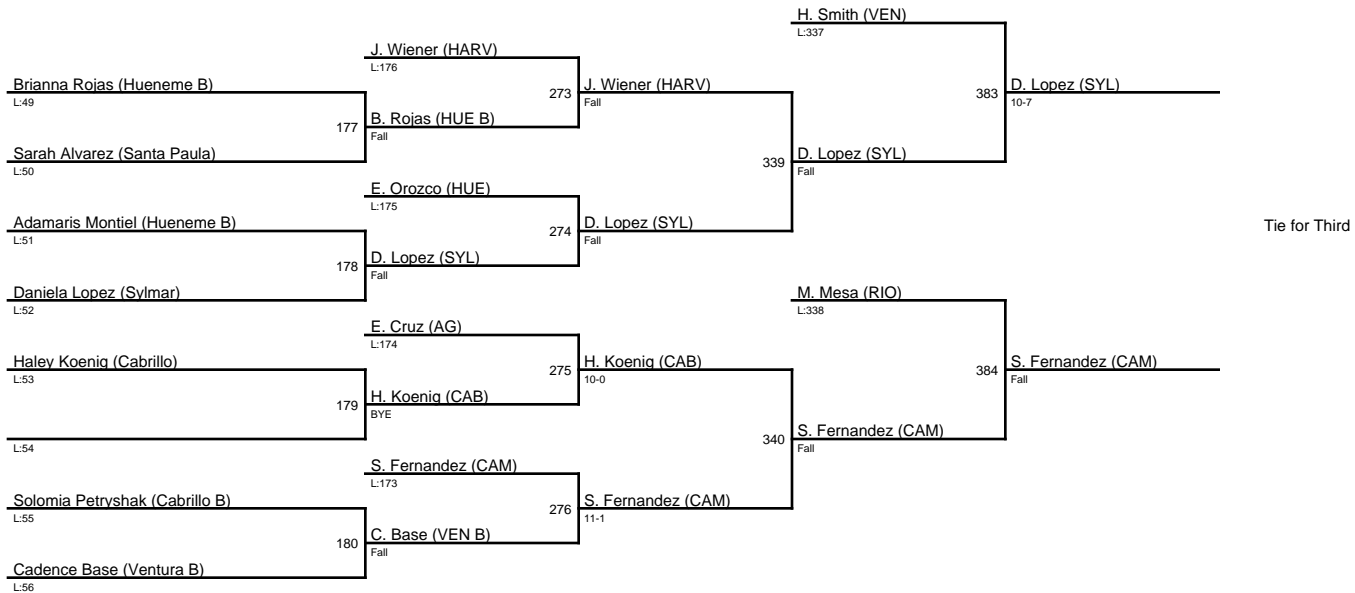

2022 Showdown on the Shore.Fixed / 131

Hueneme High Showdown on the Shore

1. Natalia Castro (SM)
2. Maddison Black (NP)
3. Daniela Lopez (SYL)
3. Sofia Fernandez (CAM)