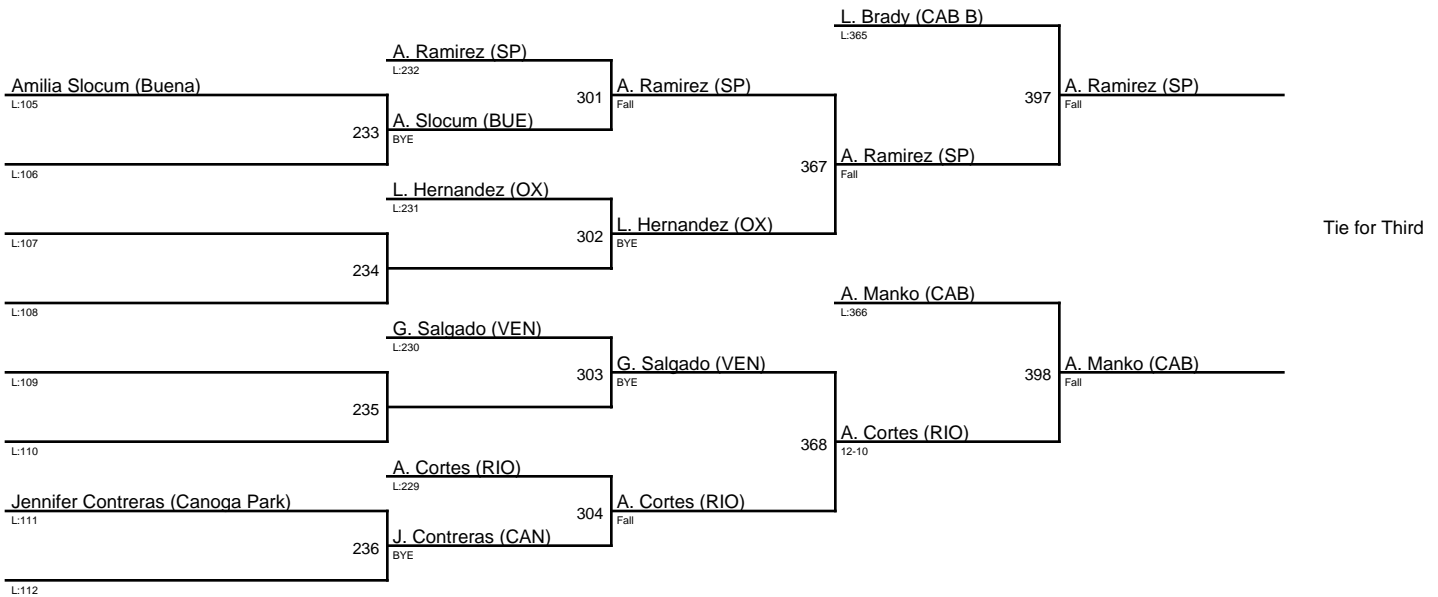

2022 Showdown on the Shore.Fixed / 235

Hueneme High Showdown on the Shore