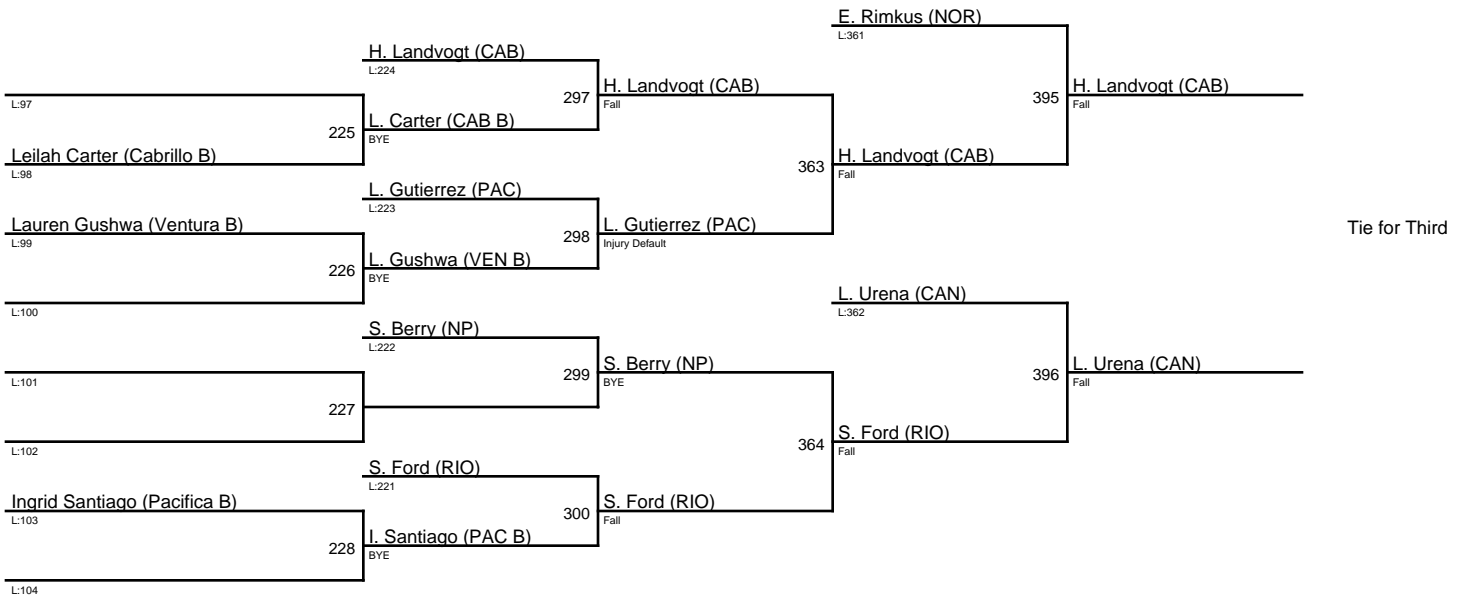

2022 Showdown on the Shore.Fixed / 189

Hueneme High Showdown on the Shore