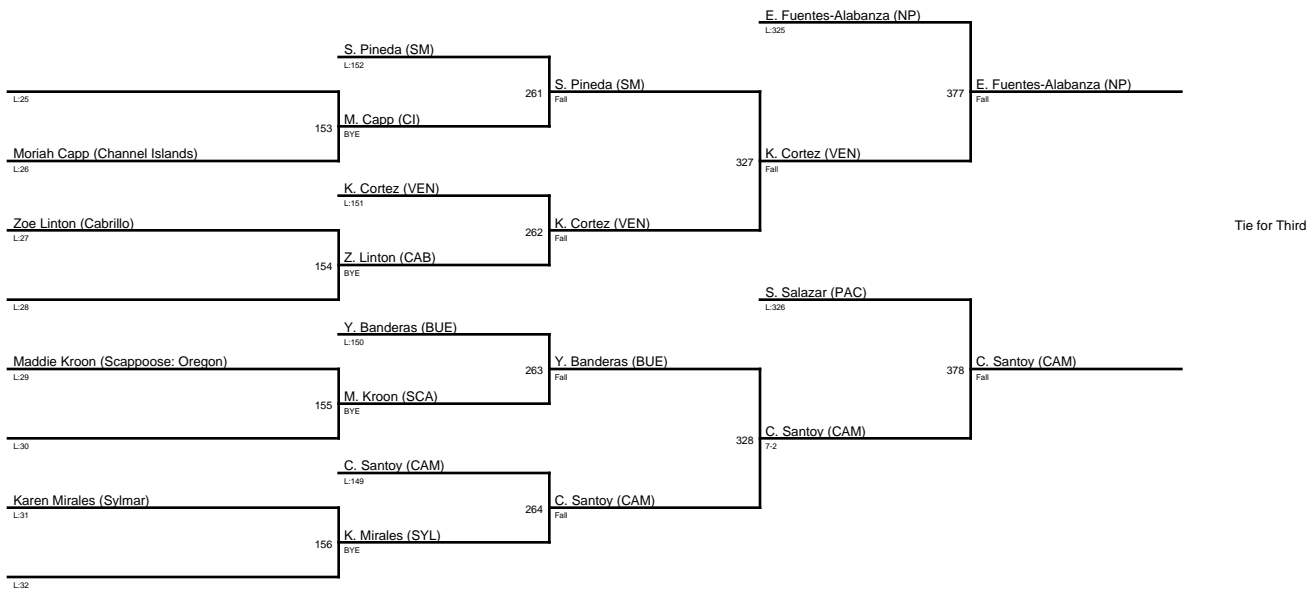

2022 Showdown on the Shore.Fixed / 116

Hueneme High Showdown on the Shore

1. Samantha Sachs (GLEN)
2. Ireland Donnelly (ROY)
3. Emerson Fuentes-Alabanza (NP)
3. Cali Santoy (CAM)