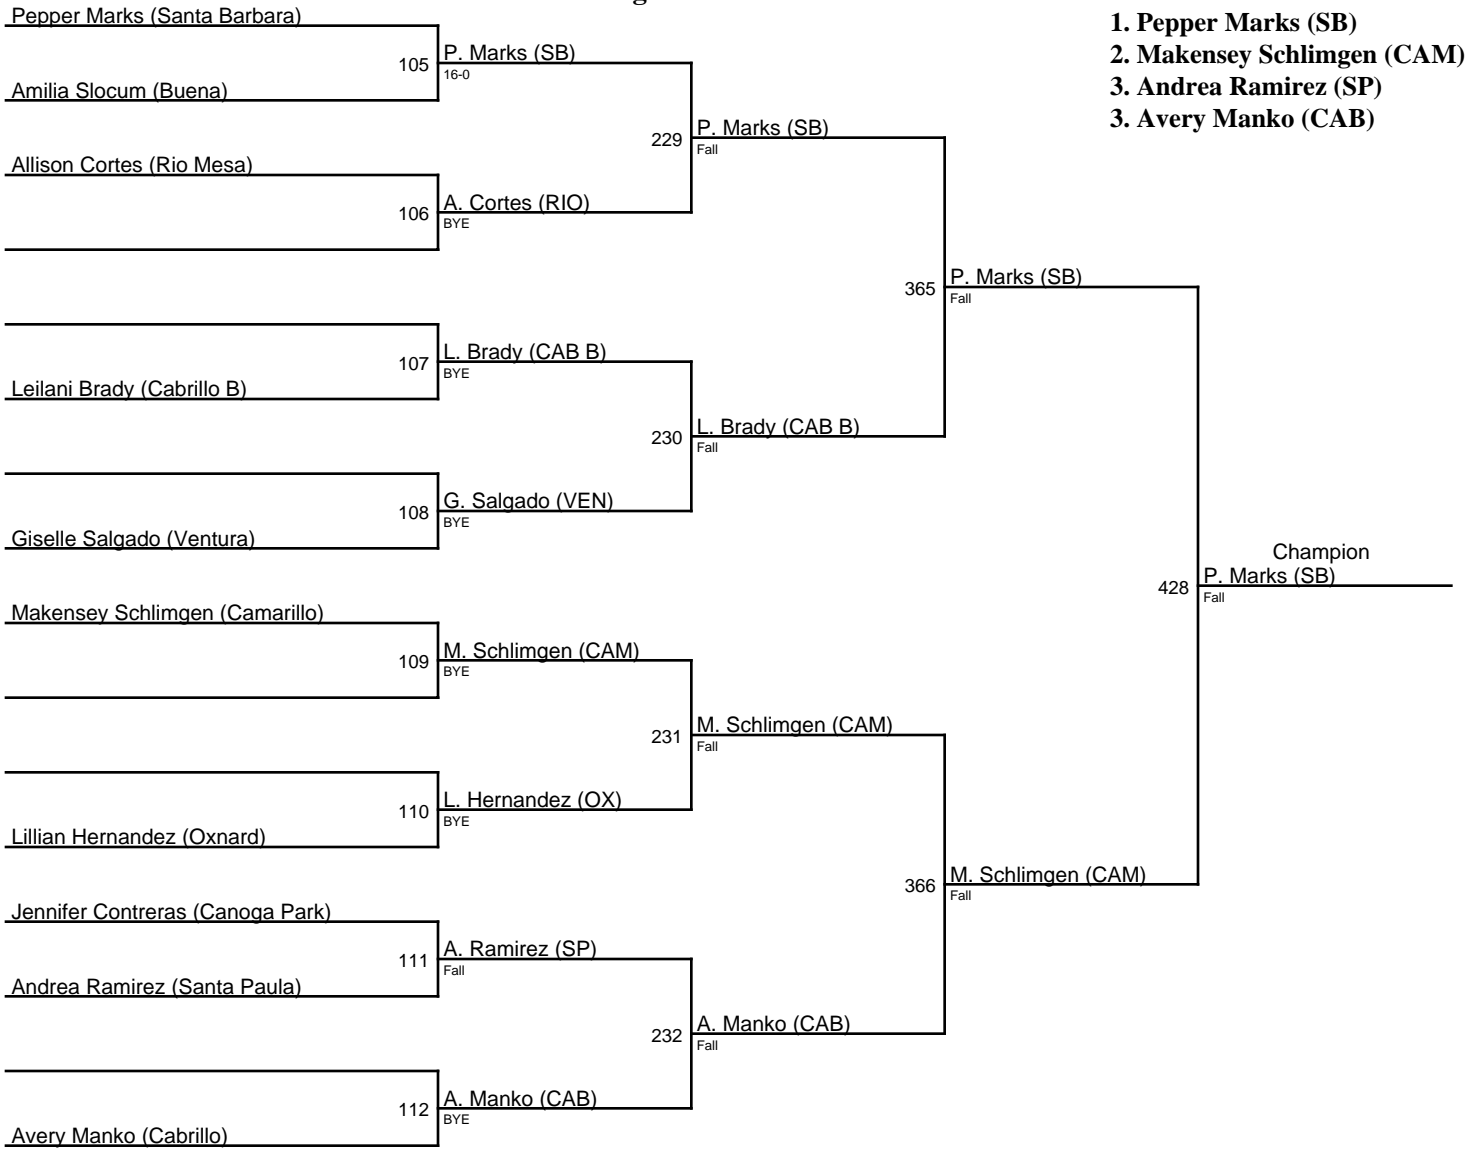

2022 Showdown on the Shore.Fixed / 235

Hueneme High Showdown on the Shore