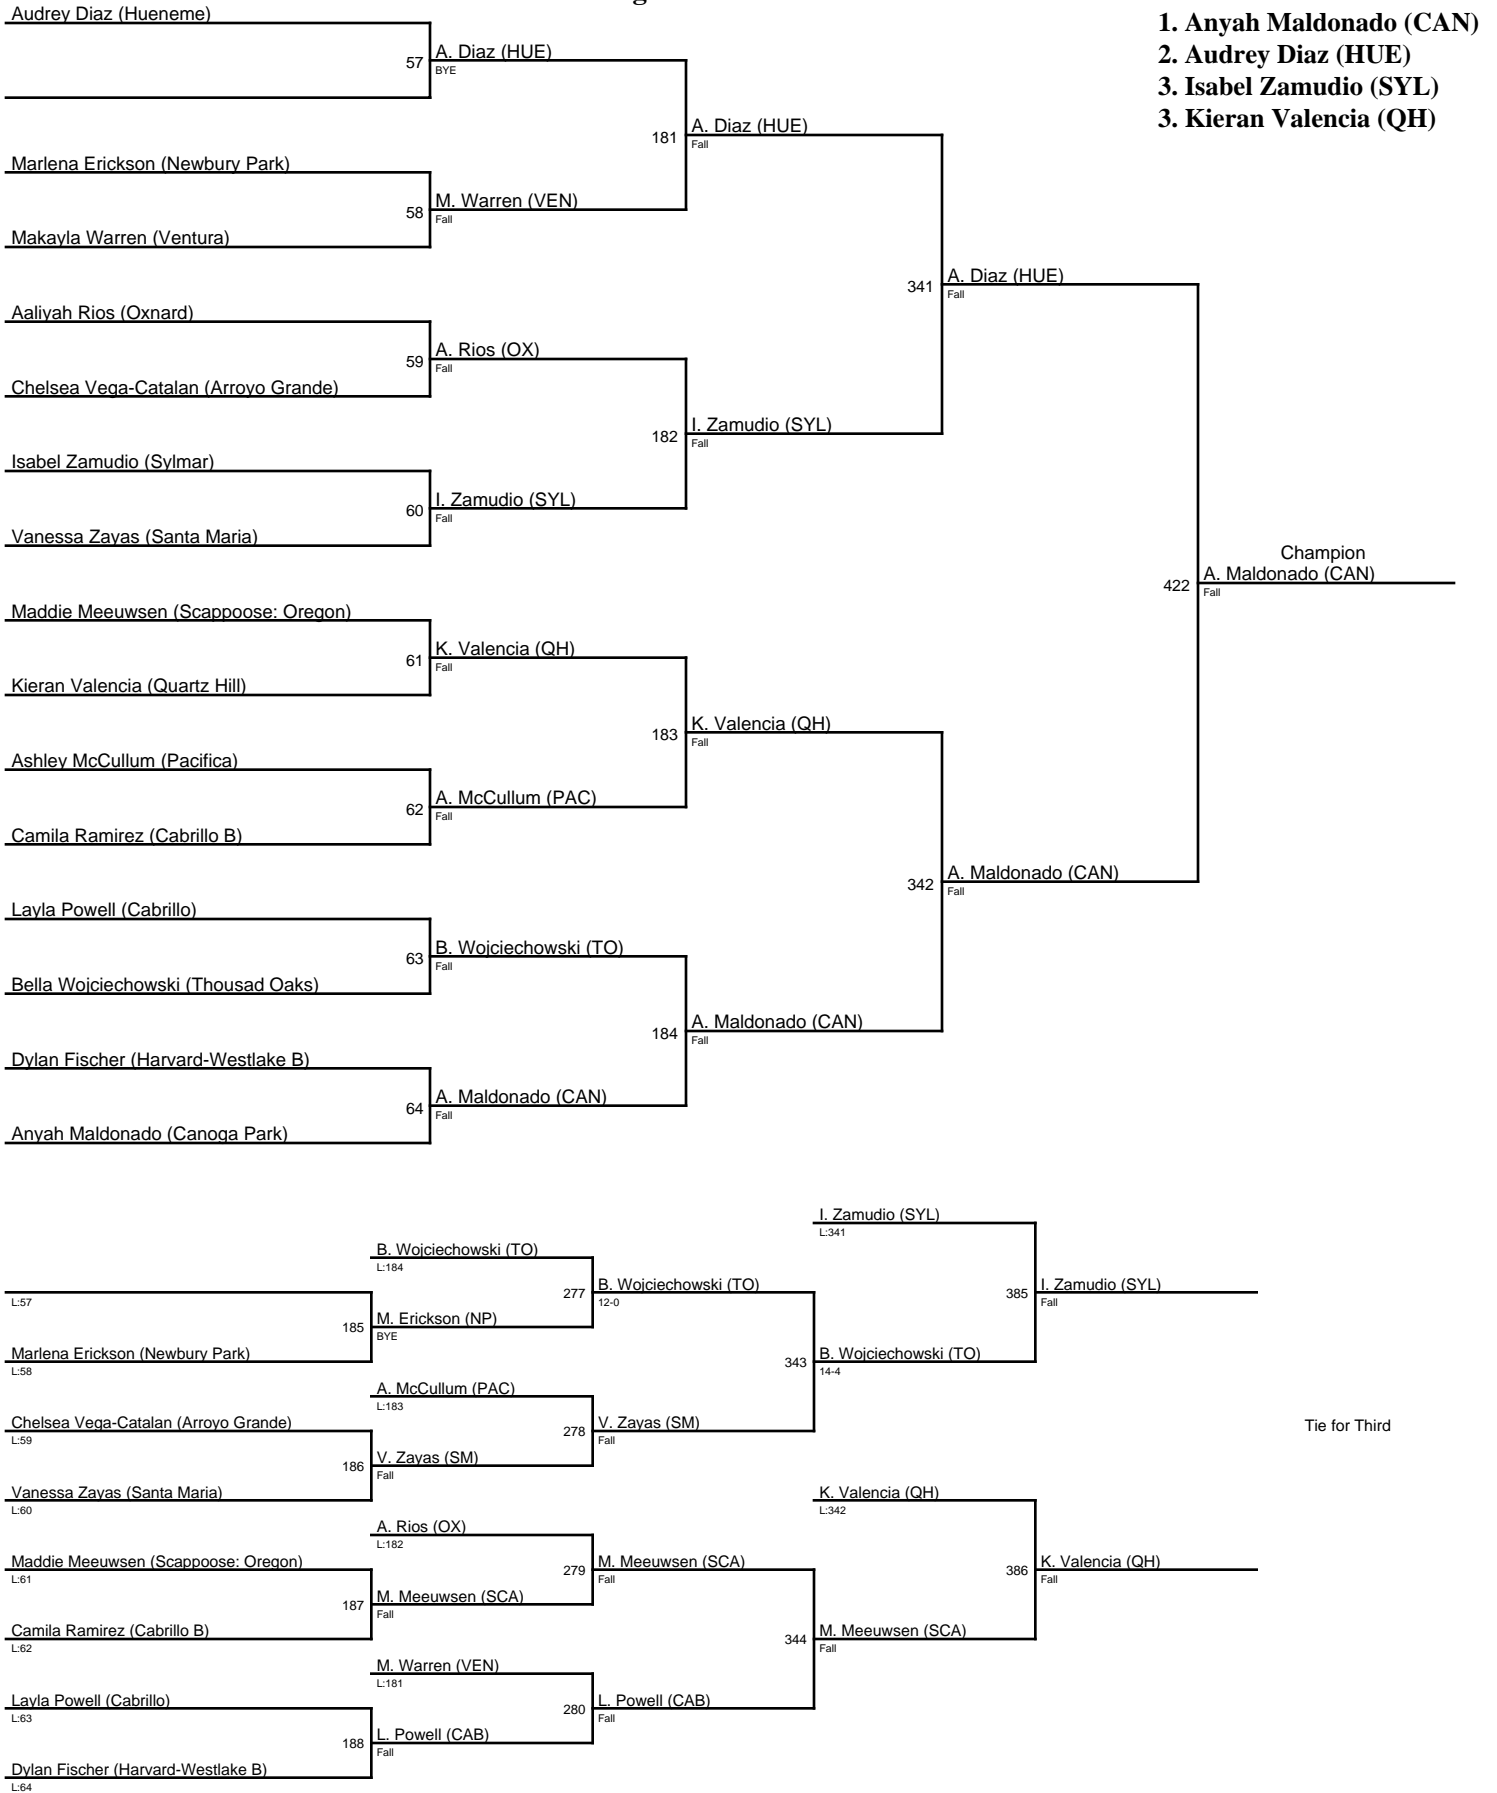

2022 Showdown on the Shore.Fixed / 137

Hueneme High Showdown on the Shore