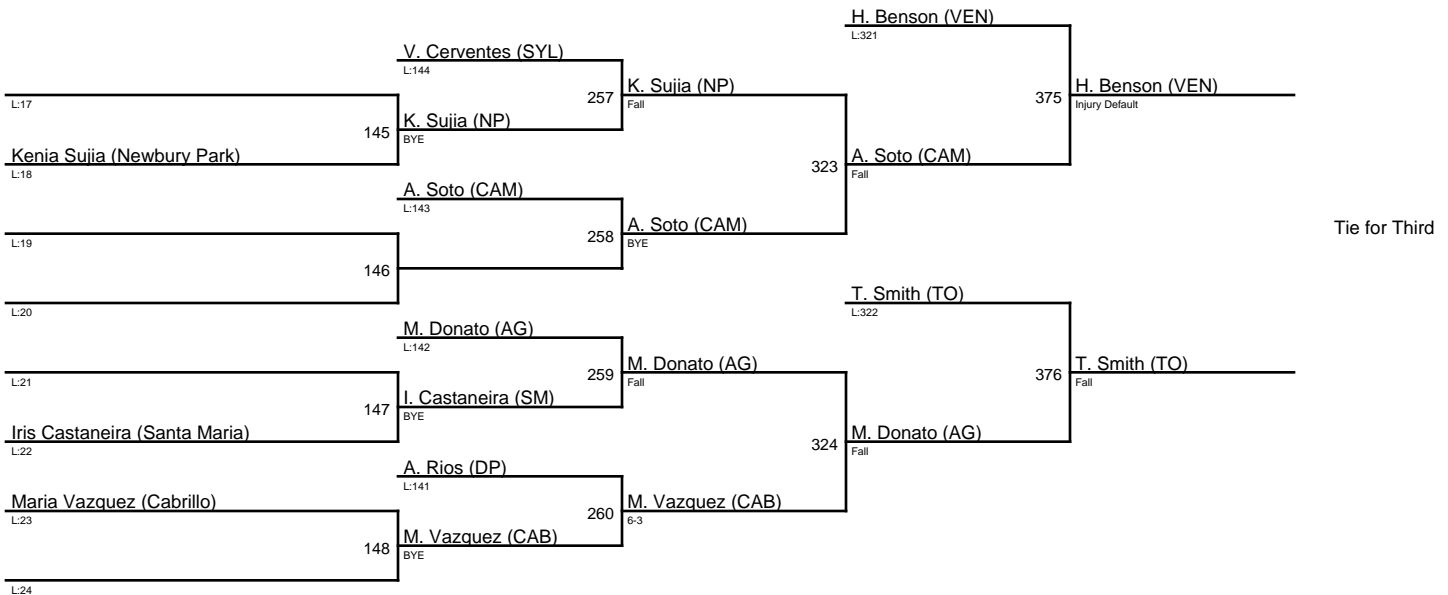

2022 Showdown on the Shore.Fixed / 111

Hueneme High Showdown on the Shore

Jaelyn Swyers (Scappoose: Oregon)