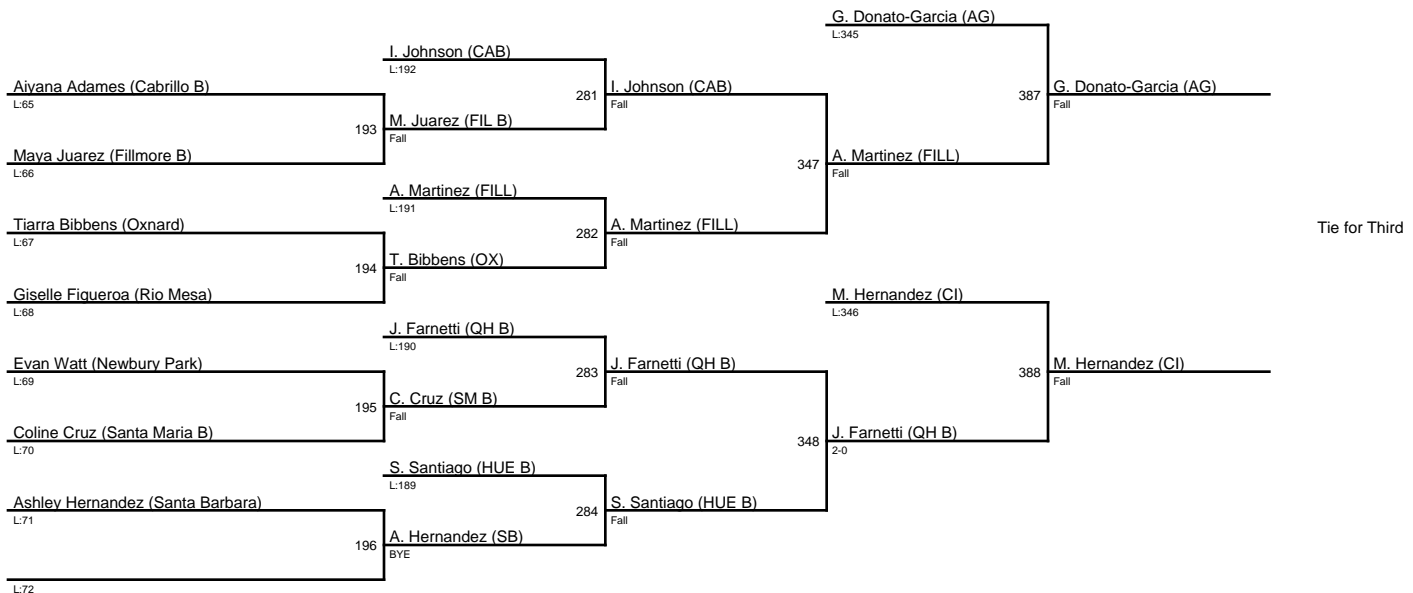

2022 Showdown on the Shore.Fixed / 143

Hueneme High Showdown on the Shore