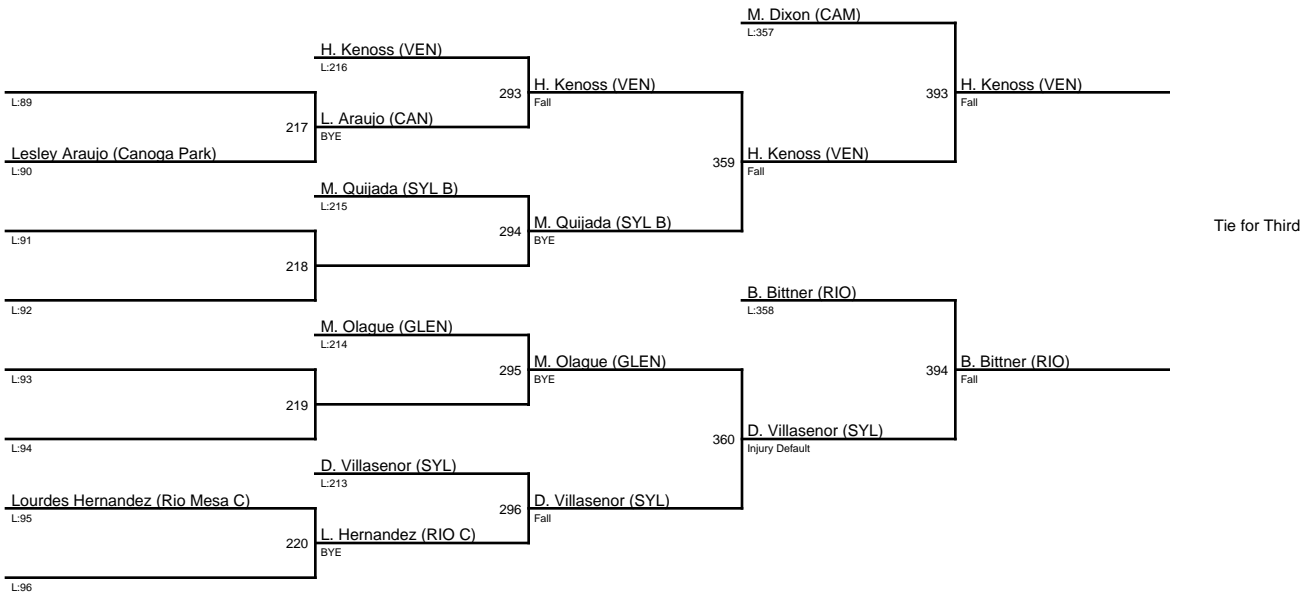

2022 Showdown on the Shore.Fixed / 170

Hueneme High Showdown on the Shore

1. Abena Adu (QH)
2. Faye Fedrick (LOM)
3. Haven Kenoss (VEN)
3. Brooklyn Bittner (RIO)