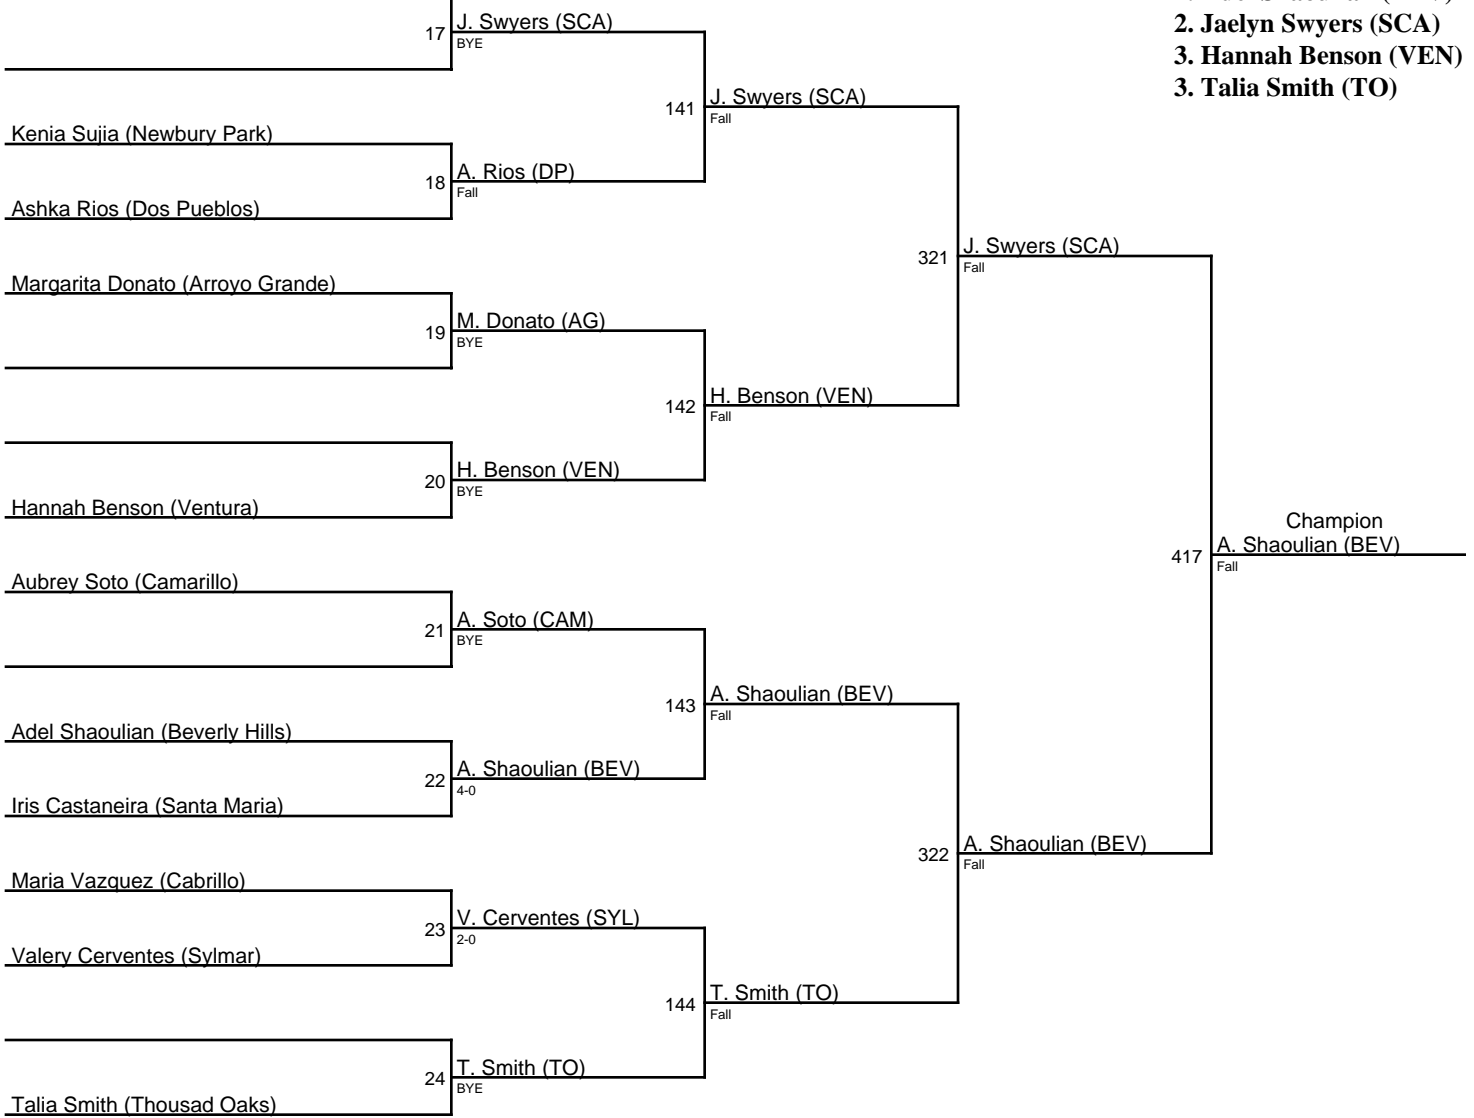

2022 Showdown on the Shore.Fixed / 111

Hueneme High Showdown on the Shore

Jaelyn Swyers (Scappoose: Oregon)