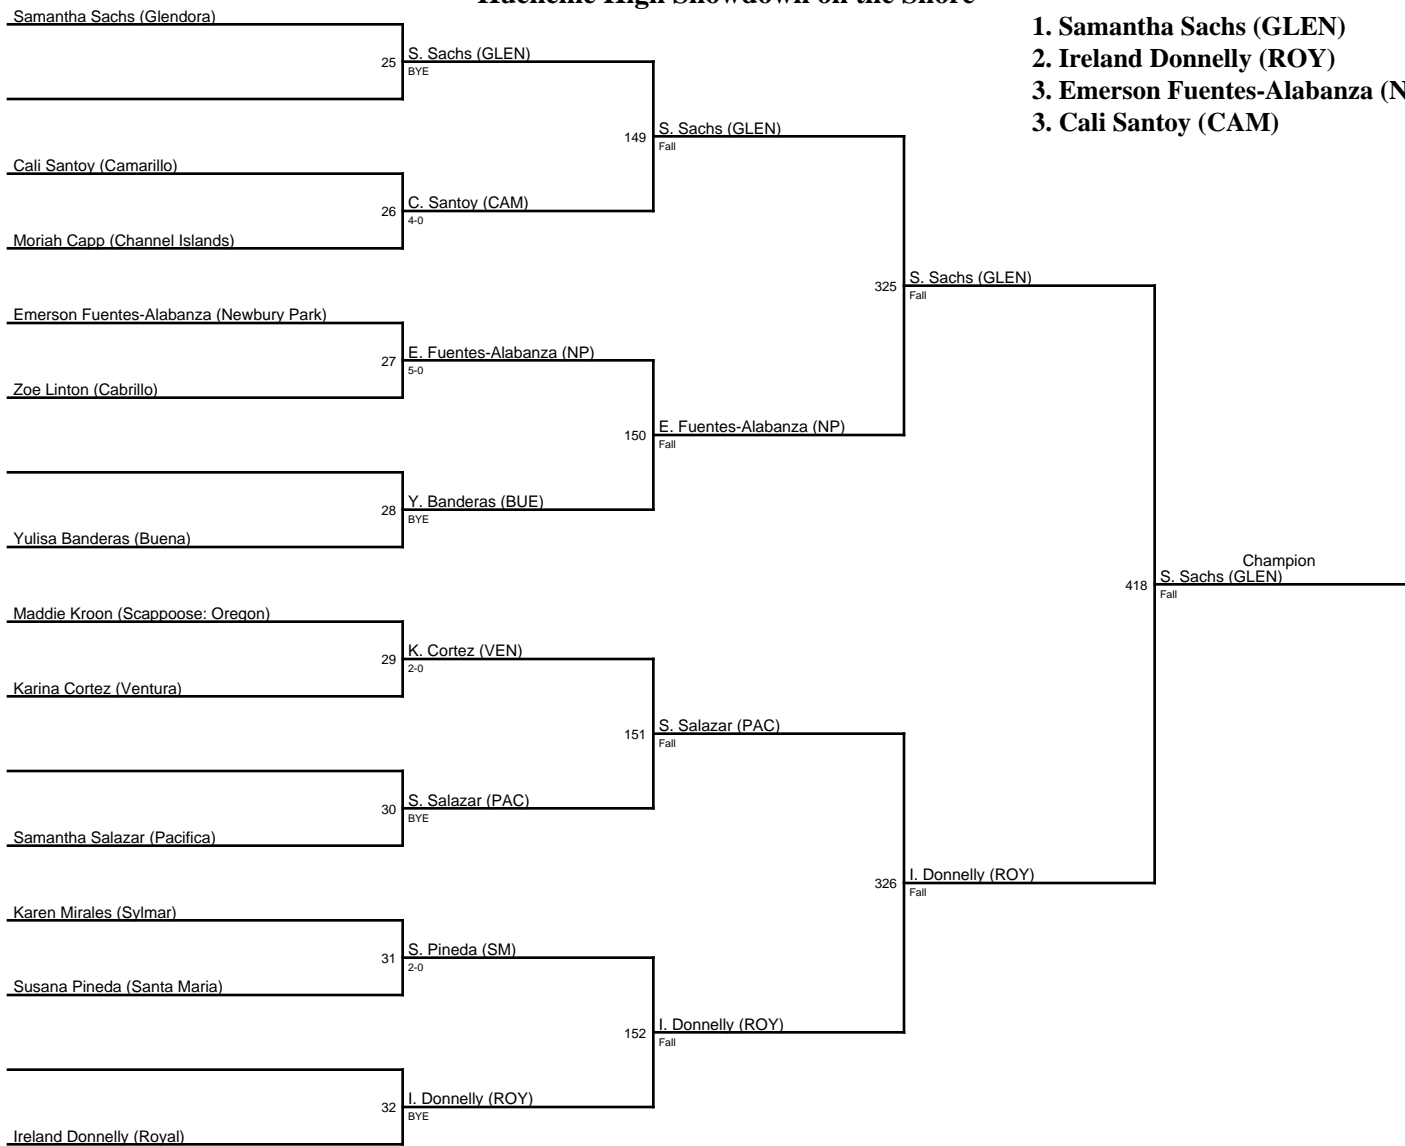

2022 Showdown on the Shore.Fixed / 116

Hueneme High Showdown on the Shore

1. Samantha Sachs (GLEN)
2. Ireland Donnelly (ROY)
3. Emerson Fuentes-Alabanza (NP)
3. Cali Santoy (CAM)