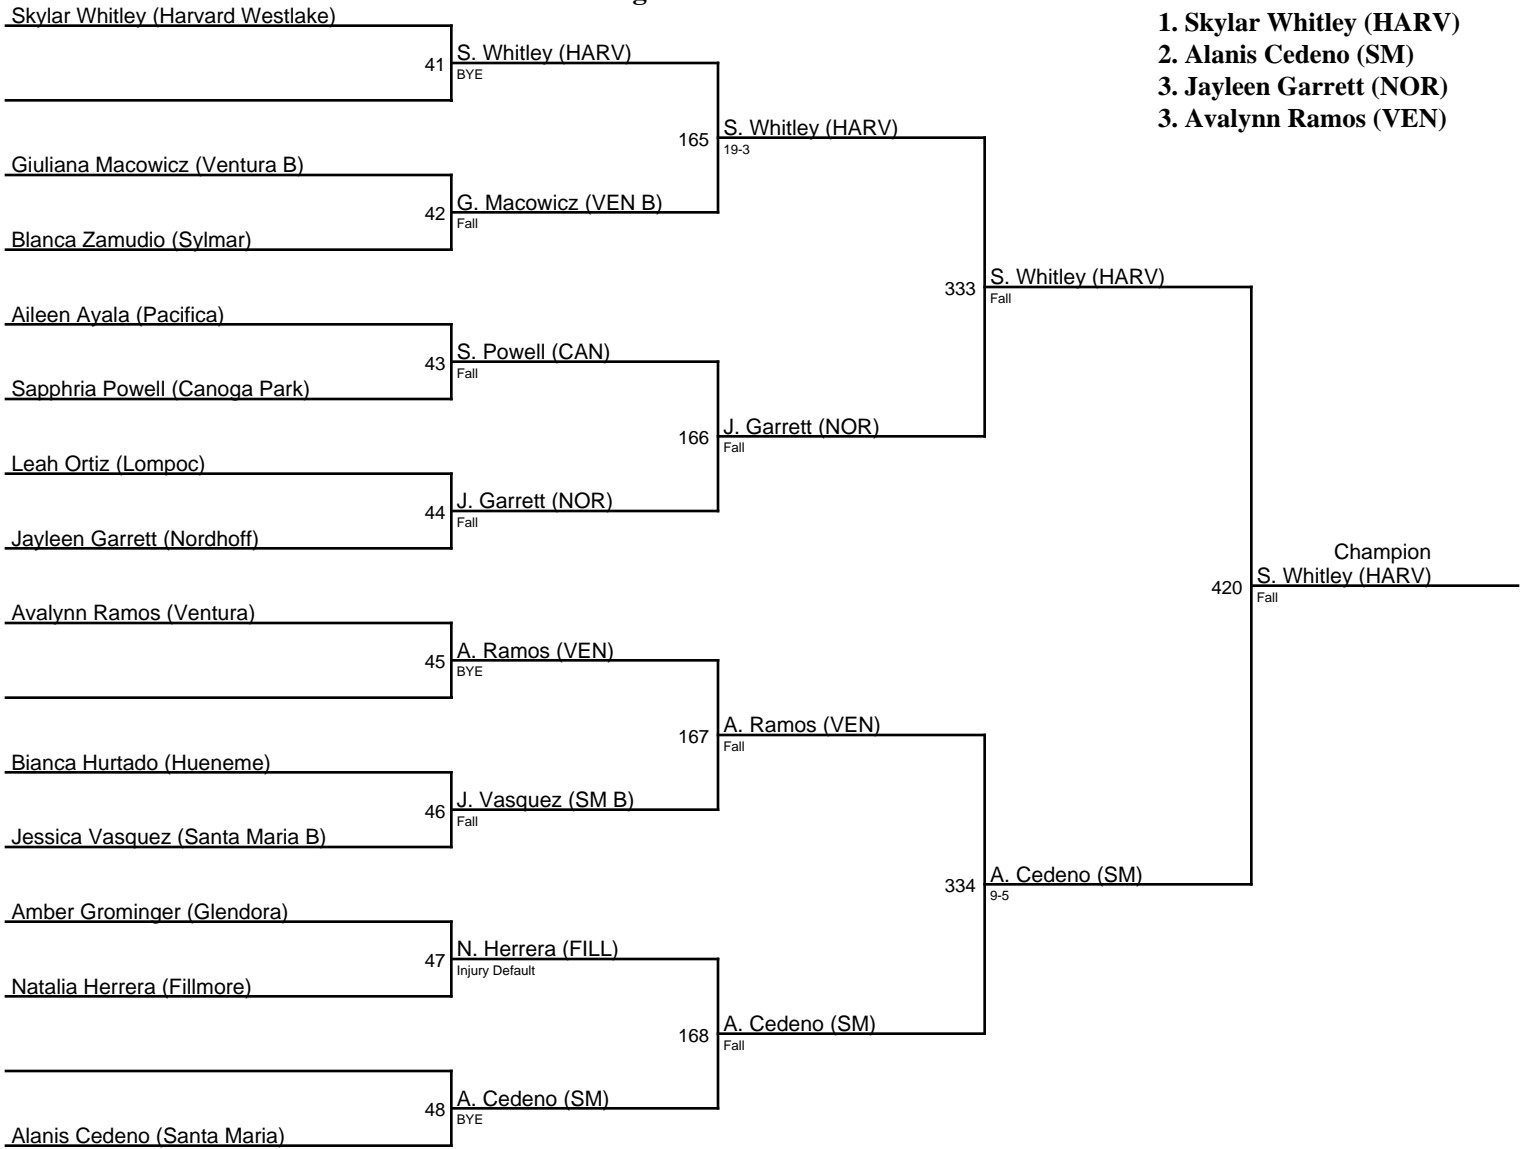

2022 Showdown on the Shore.Fixed / 126

Hueneme High Showdown on the Shore

1. Skylar Whitley (HARV)
2. Alanis Cedeno (SM)
3. Jayleen Garrett (NOR)
3. Avalynn Ramos (VEN)