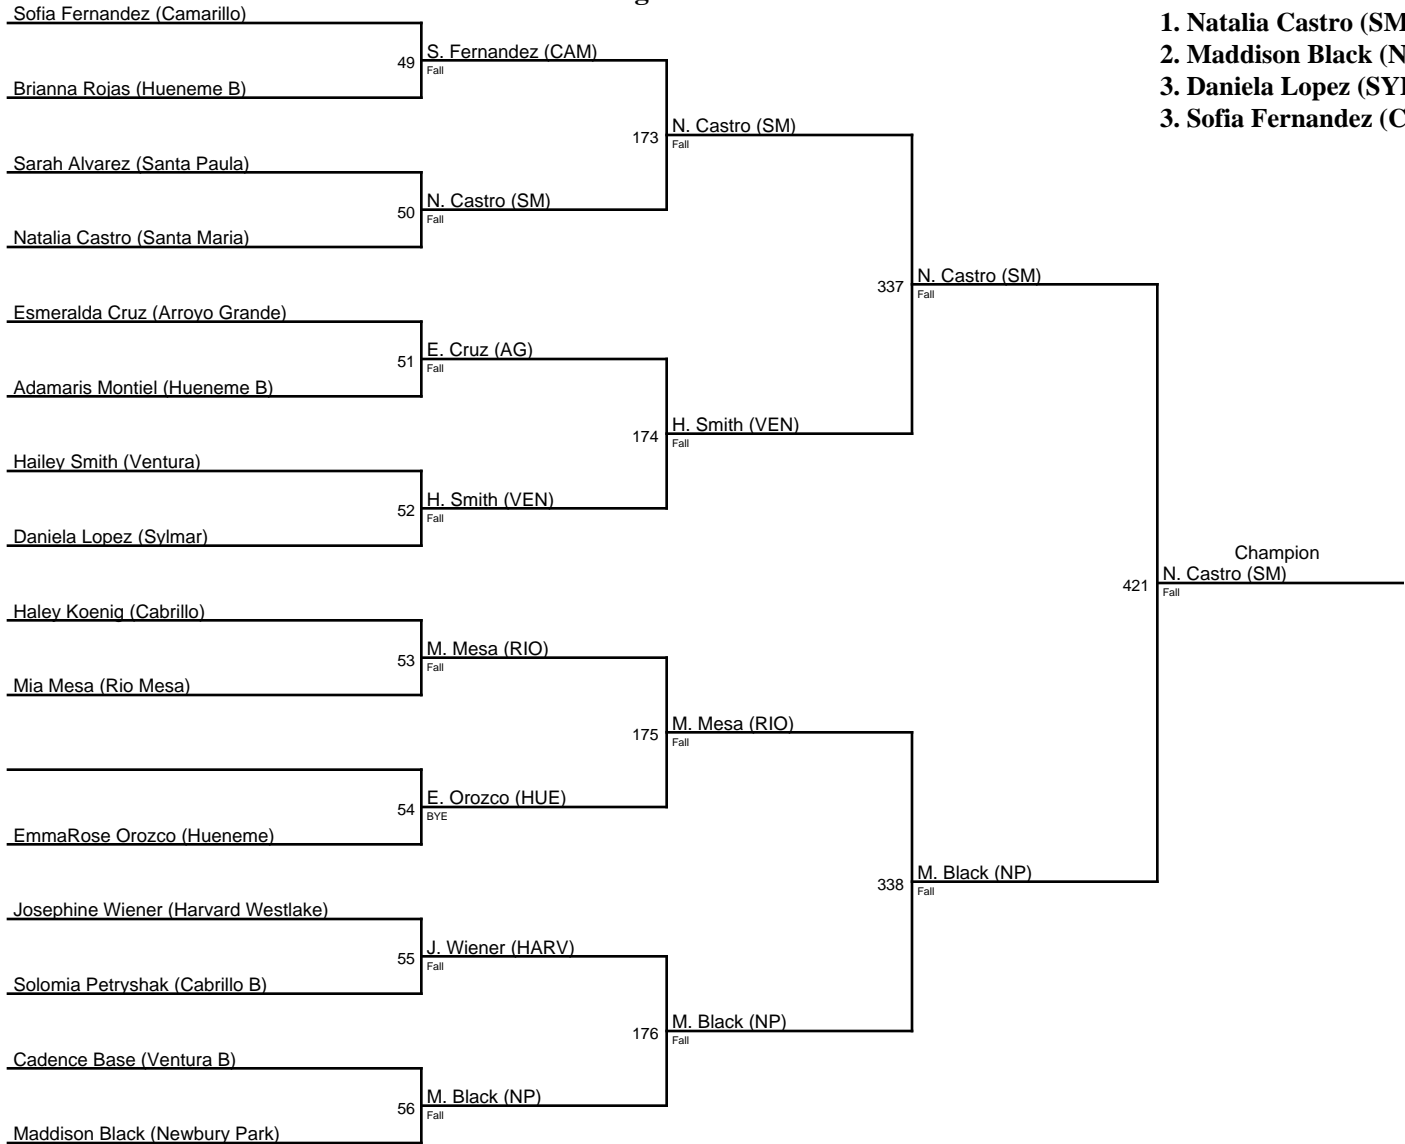

2022 Showdown on the Shore.Fixed / 131

Hueneme High Showdown on the Shore

1. Natalia Castro (SM)
2. Maddison Black (NP)
3. Daniela Lopez (SYL)
3. Sofia Fernandez (CAM)