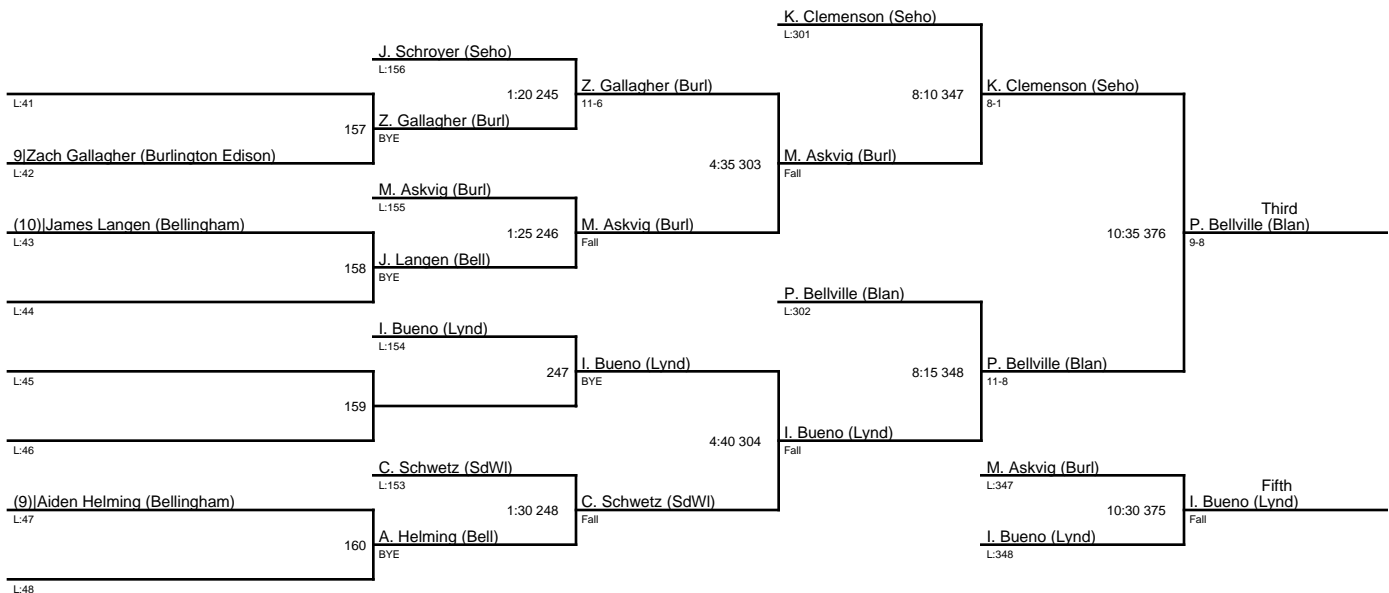

2A District One Subregional 2015.EndRound7 / 138