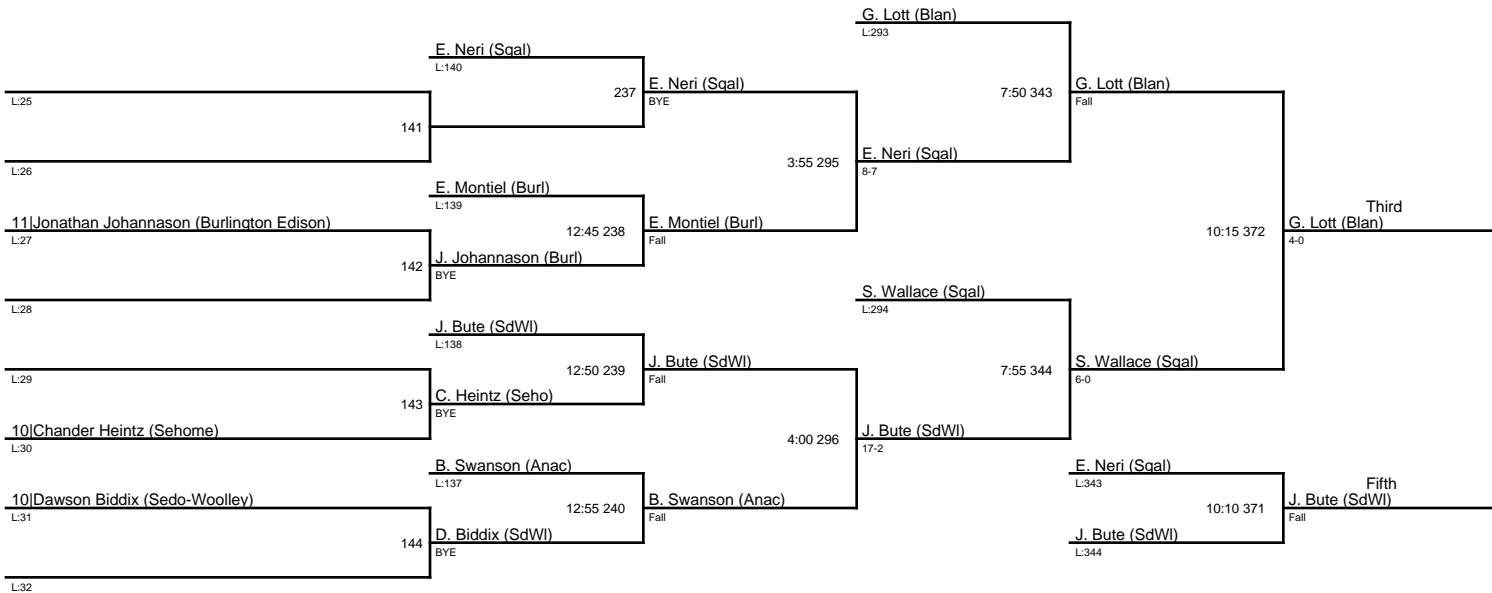

2A District One Subregional 2015.EndRound7 / 126