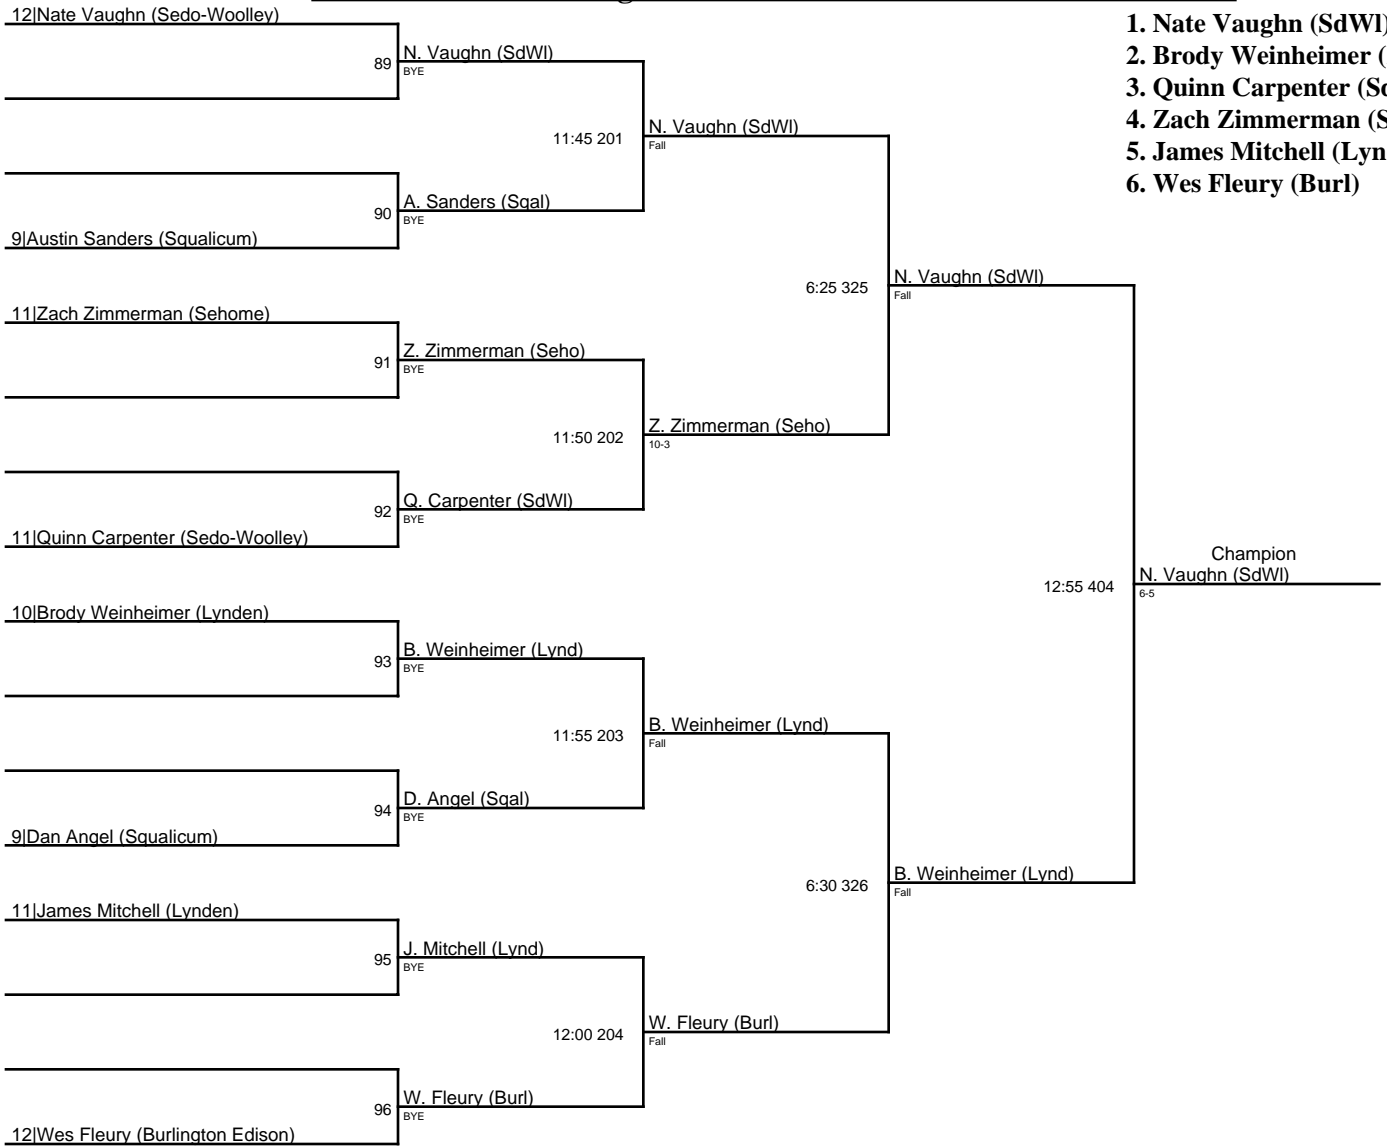

2A District One Subregional 2015.EndRound7 / 195