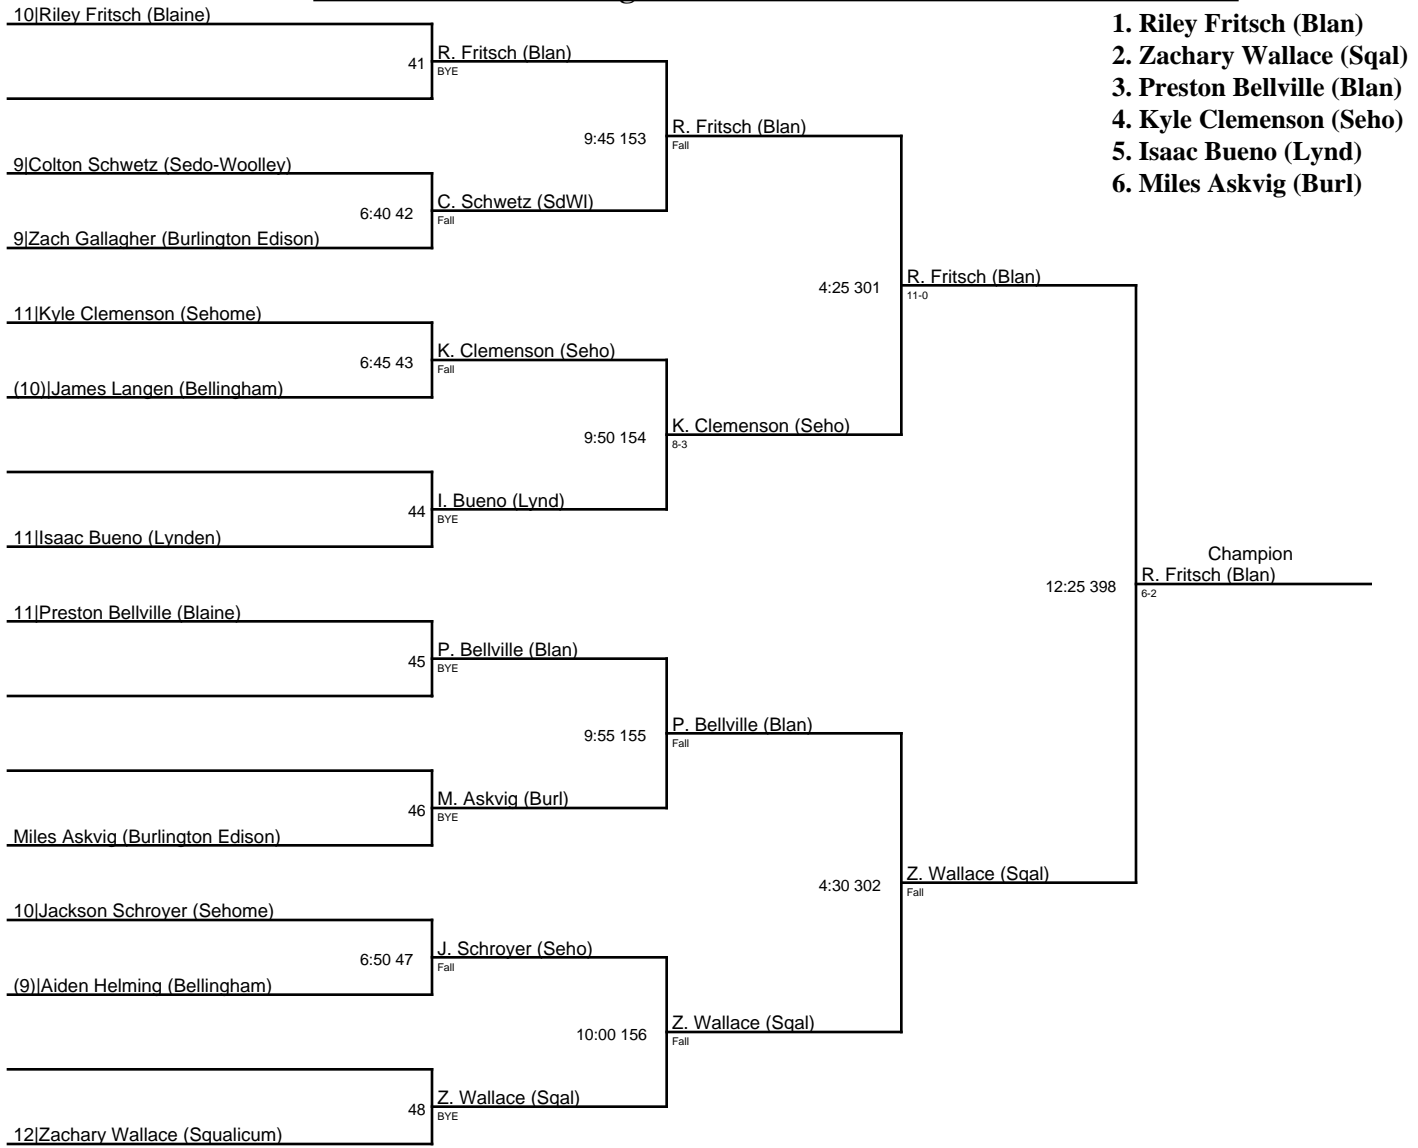

2A District One Subregional 2015.EndRound7 / 138