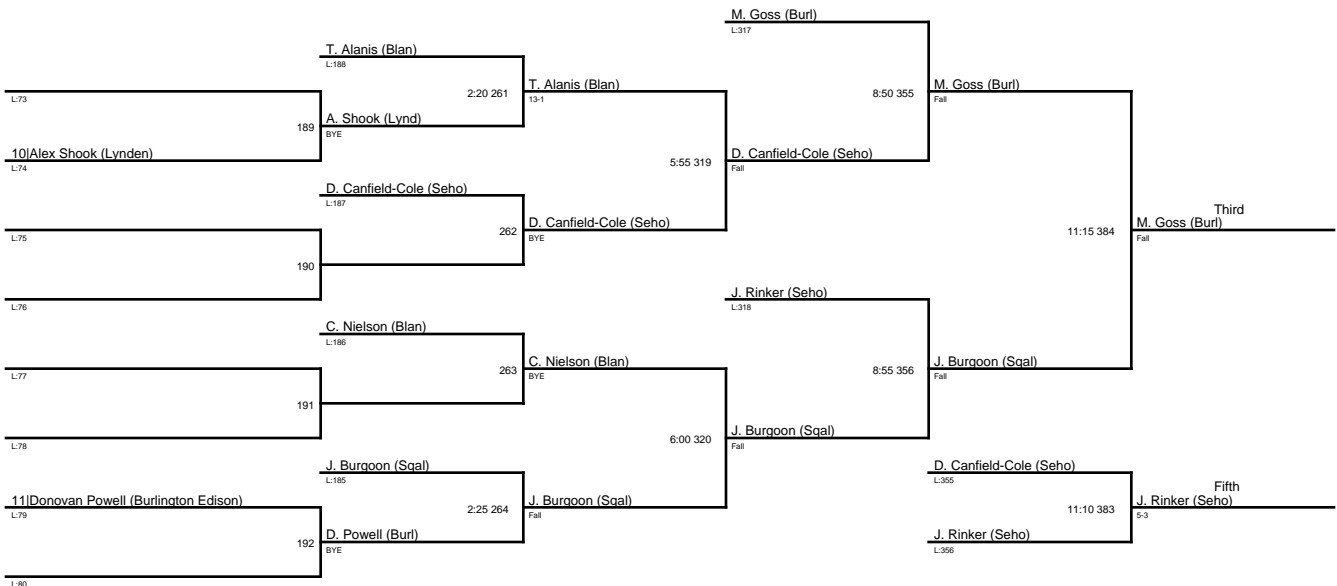

2A District One Subregional 2015.EndRound7 / 170

1. Jacob Farrell (SdWI)
2. Ross Atterberry (Anac)
3. Matt Goss (Burl)
4. Jacob Burgoon (Sgal)
5. Jace Rinker (Seho)
6. Davis Canfield-Cole (Seho)