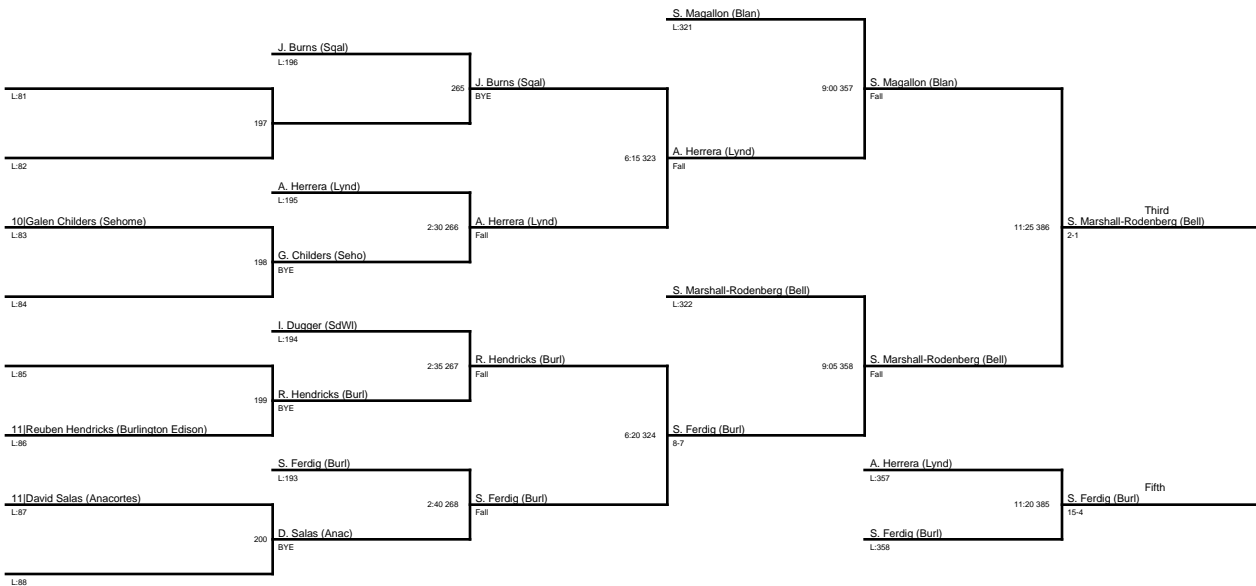

2A District One Subregional 2015.EndRound7 / 182

1. Aaron Tisinger (Anac)
2. Quinten Roppell (SdWI)
3. Spencer Marshall-Rodenberg (Bell)
4. Saul Magallon (Blan)
5. Sean Ferdig (Burl)
6. Andy Herrera (Lynd)