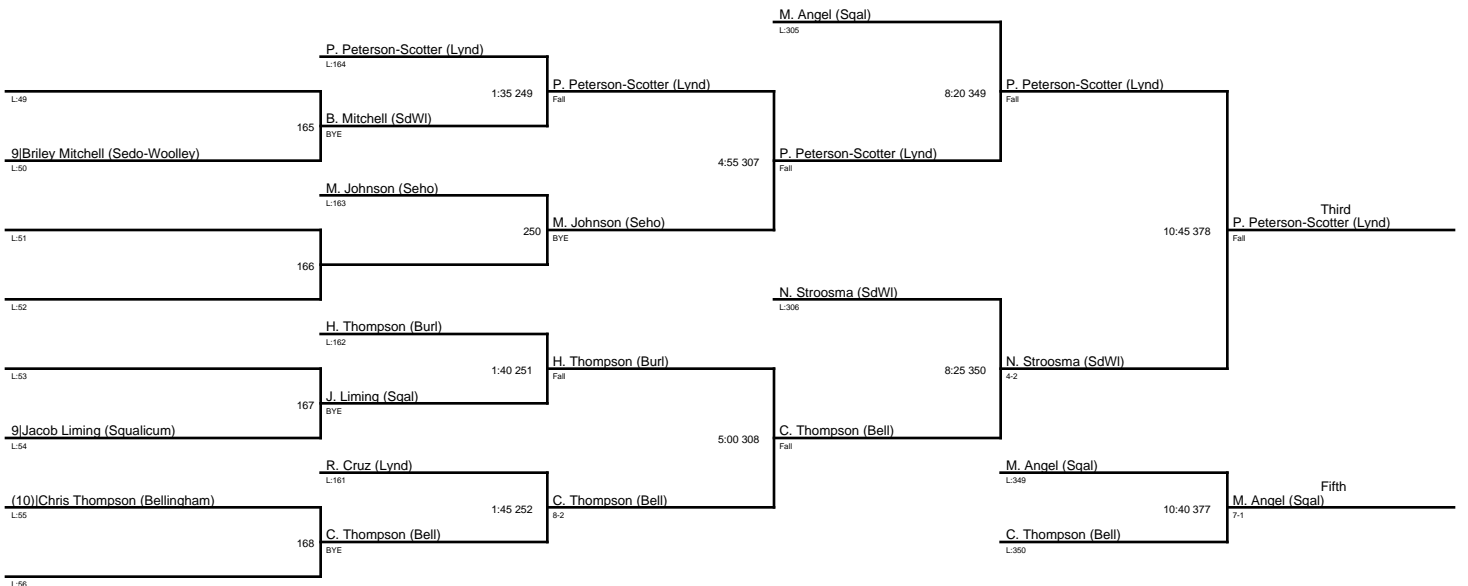

2A District One Subregional 2015.EndRound7 / 145