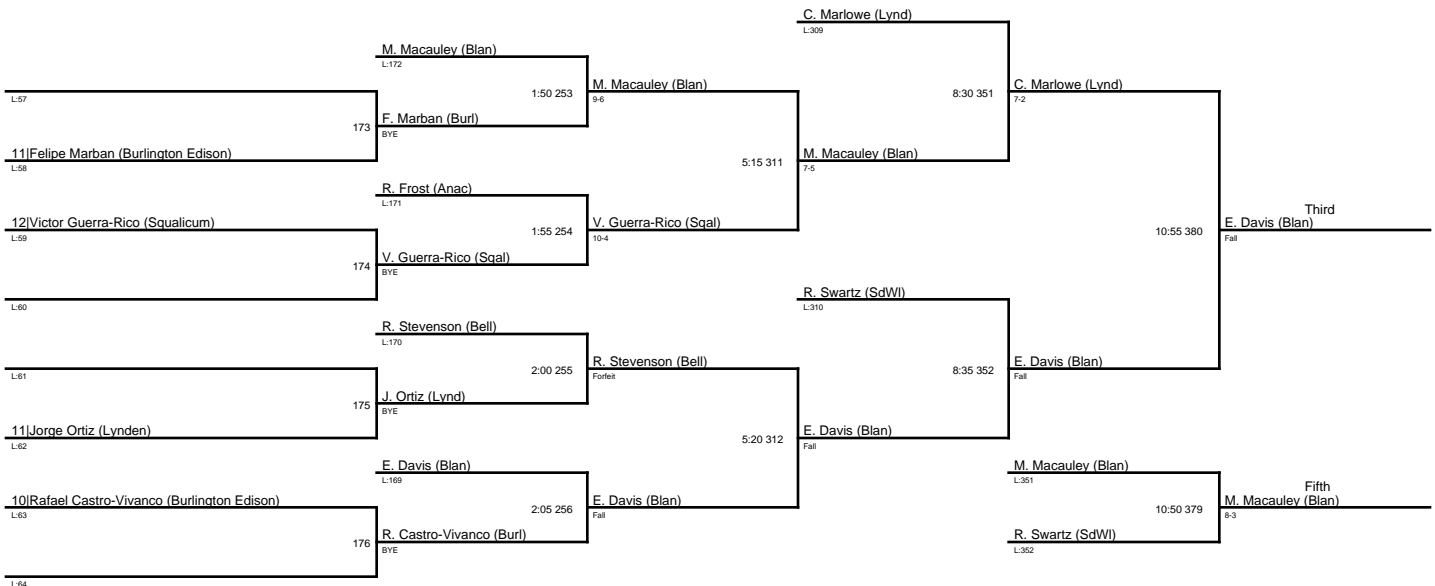

1. Alden Roberts (Bell)
2. Andrew Toth (Anac)
3. Erik Davis (Blan)
4. Cole Marlowe (Lynd)
5. Matt Macauley (Blan)
6. Riley Swartz (SdWI)

2A District One Subregional 2015.EndRound7 / 160

2A District One Subregional 2015.EndRound7 / 170