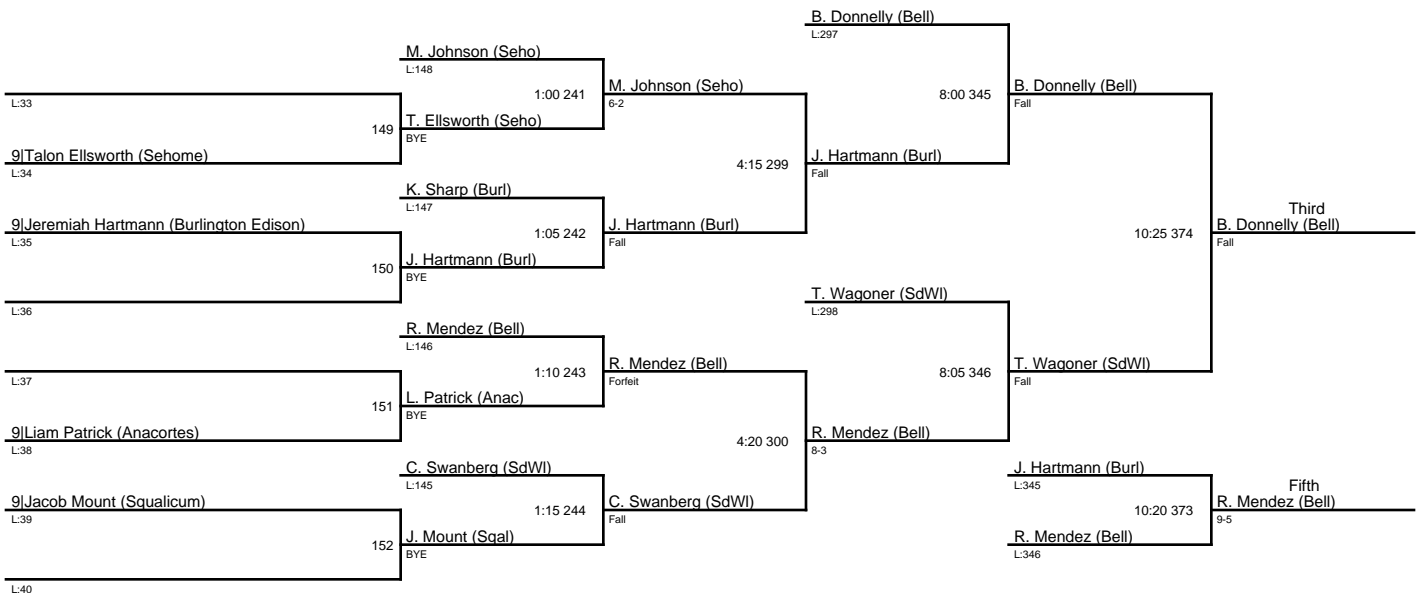

2A District One Subregional 2015.EndRound7 / 132