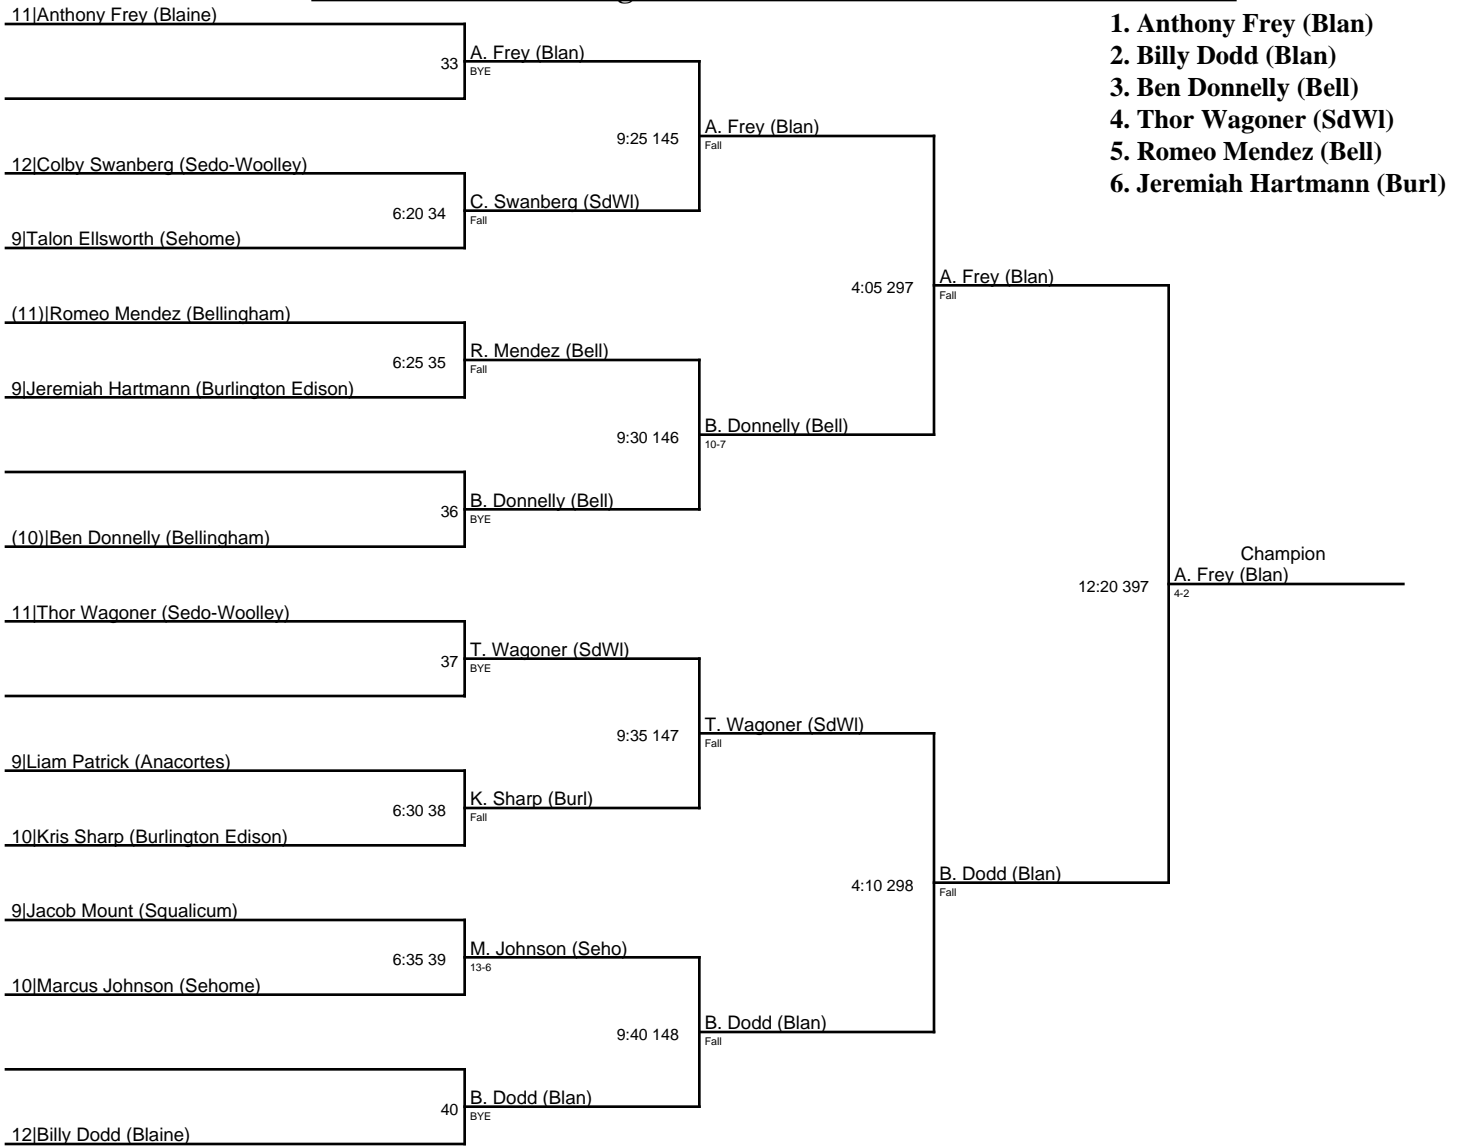

2A District One Subregional 2015.EndRound7 / 132