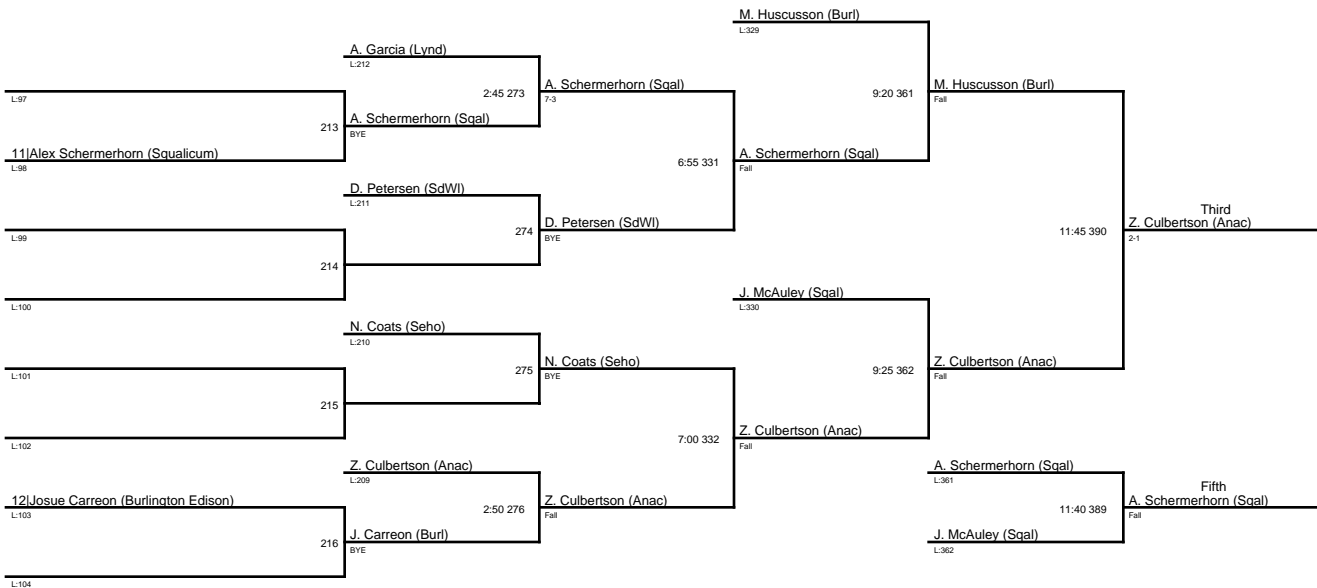

2A District One Subregional 2015.EndRound7 / 220