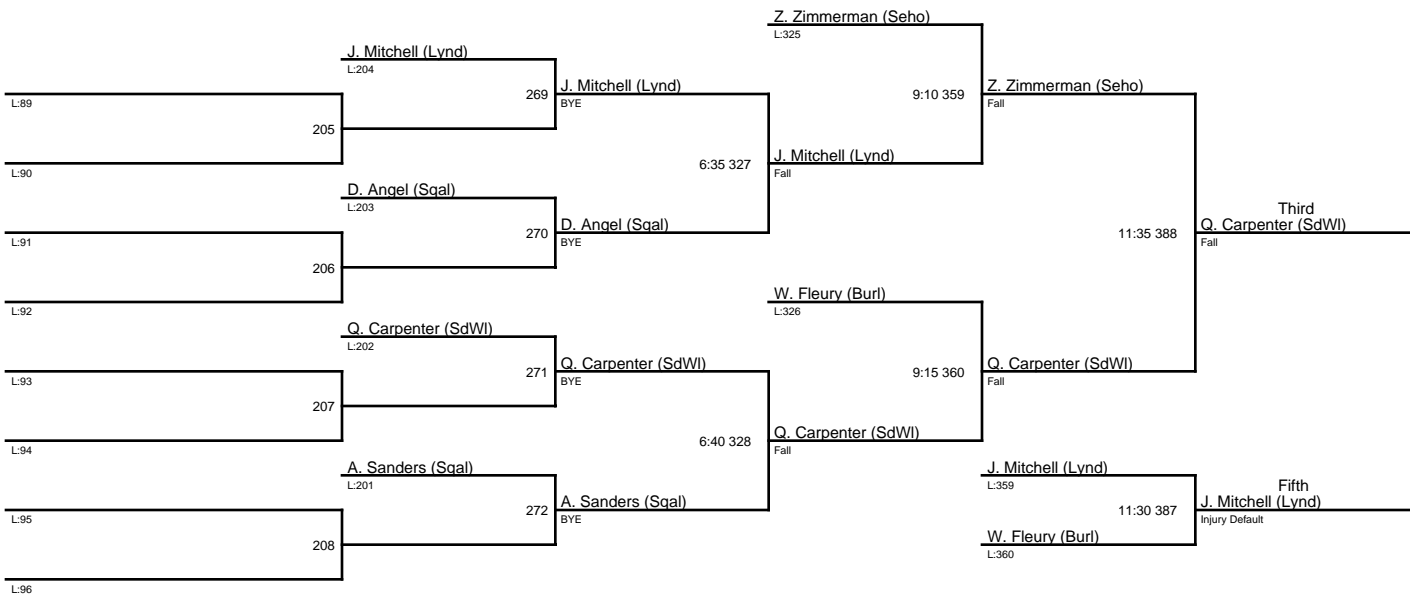

2A District One Subregional 2015.EndRound7 / 195