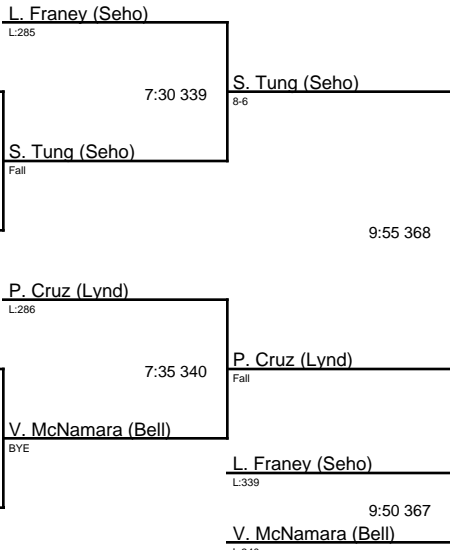

2A District One Subregional 2015.EndRound7 / 106

10|Ty Peth (Burlington Edison)

9|Garrison Folk (Blaine)

10|Jordan Berrey (Sedo-Woolley)

(11)|Dewald Olivier (Bellingham)

1. Ty Peth (Burl)
2. Eli Zachary (Anac)
3. Jase Cooper (Sgal)
4. Jordan Berrey (SdWI)
5. Garrison Folk (Blan)
6. Henry Huck (Seho)

12:00 393
Champion
 Ty Peth (Burl)
 TF 17-2

Third
 J. Cooper (Sgal)
 Fall

Fifth
 G. Folk (Blan)
 4-1

2A District One Subregional 2015.EndRound7 / 113

12|Hugo Diaz (Burlington Edison)

(9)|Vaughn McNamara (Bellingham)

11|Primitivo Cruz (Lynden)

9|Joesph Zachary (Anacortes)

1. Colton Economy (Blan)
2. Hugo Diaz (Burl)
3. Primitivo Cruz (Lynd)
4. Suan Tung (Seho)
5. Logan Franey (Seho)
6. Vaughn McNamara (Bell)

2A District One Subregional 2015.EndRound7 / 120