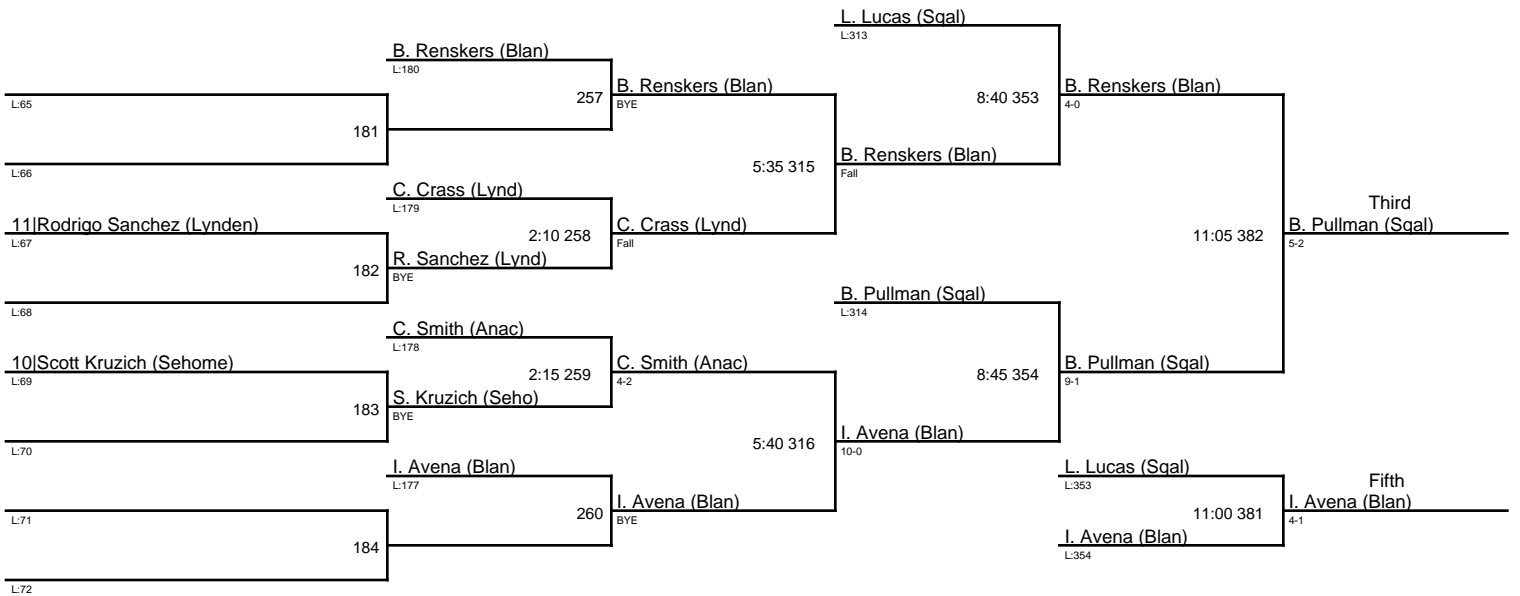

1. Alden Roberts (Bell)
2. Andrew Toth (Anac)
3. Erik Davis (Blan)
4. Cole Marlowe (Lynd)
5. Matt Macauley (Blan)
6. Riley Swartz (SdWI)

2A District One Subregional 2015.EndRound7 / 160

2A District One Subregional 2015.EndRound7 / 170