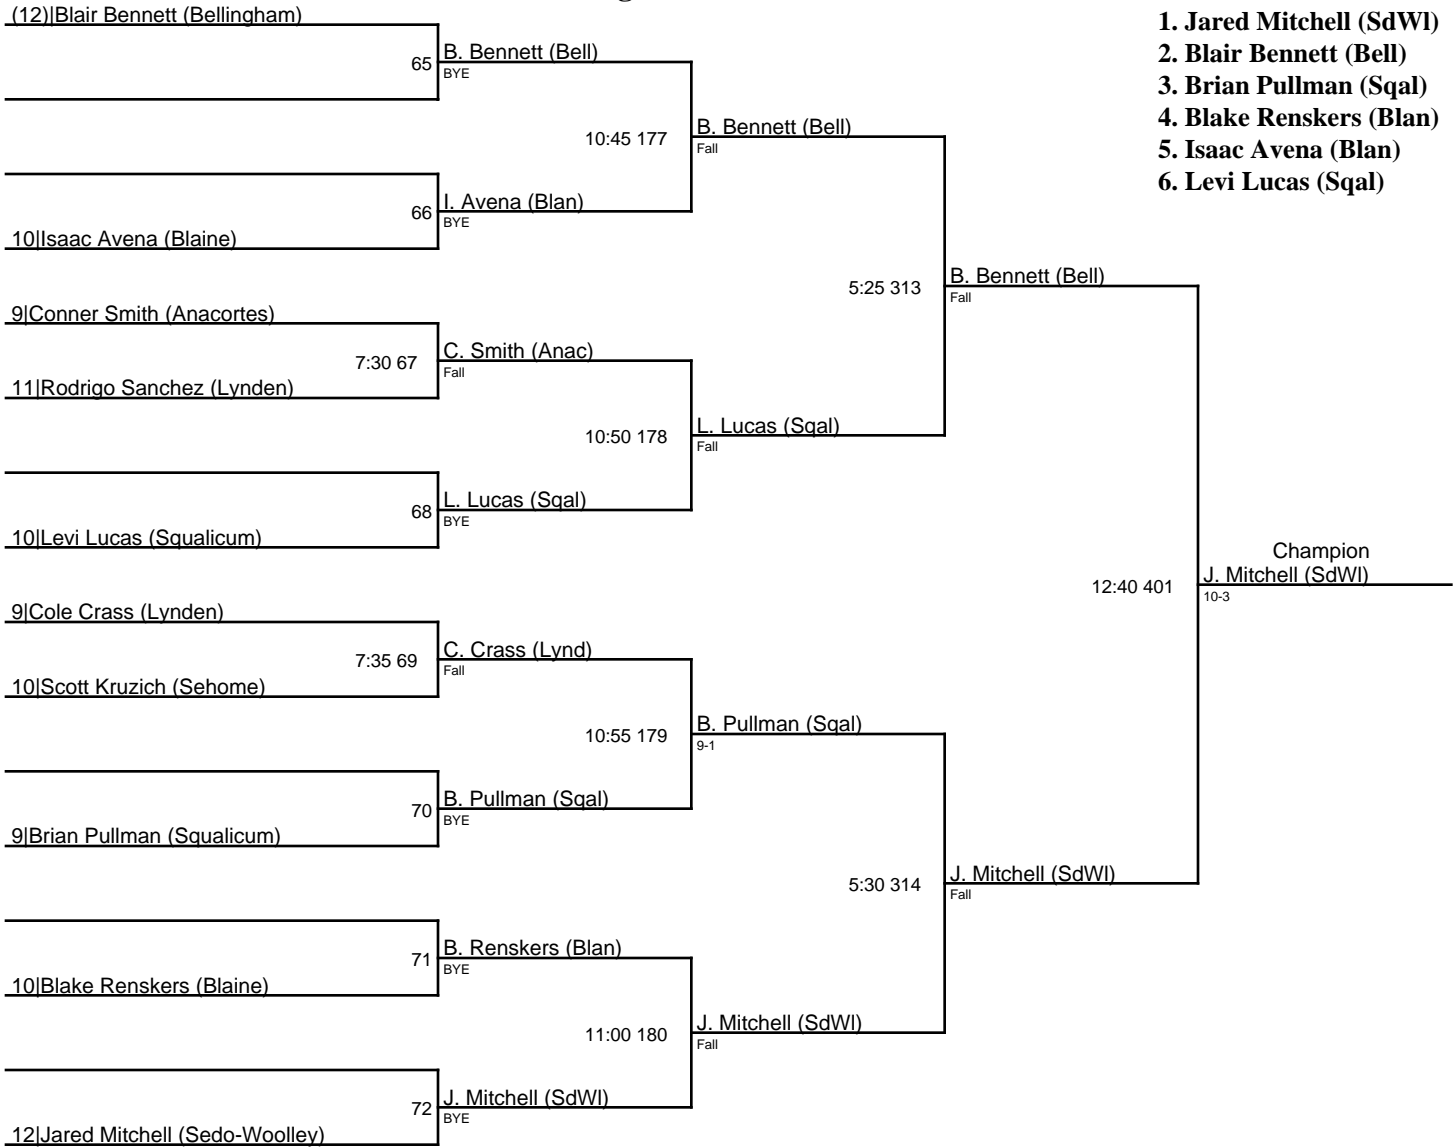

1. Alden Roberts (Bell)
2. Andrew Toth (Anac)
3. Erik Davis (Blan)
4. Cole Marlowe (Lynd)
5. Matt Macauley (Blan)
6. Riley Swartz (SdWI)

2A District One Subregional 2015.EndRound7 / 160

2A District One Subregional 2015.EndRound7 / 170