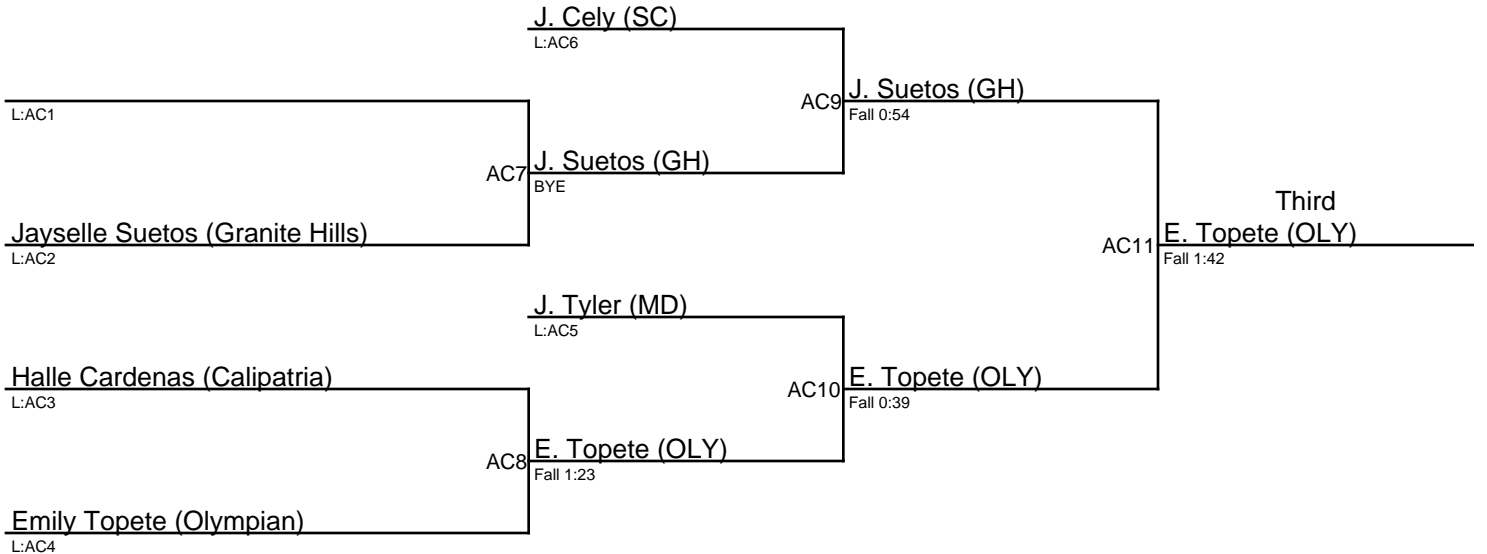

Fall 0:50

M. Lumahan (OR)

from N:AB12

Eagles Nest Brawl Novice Tournament 12-22-22 / 108A

- 1. Zara Contreras (OLY)
- 2. Keira Grantham (OR)
- 3. Emily Topete (OLY)
- 4. Jayselle Suetos (GH)

Eagles Nest Brawl Novice Tournament 12-22-22 / 108B