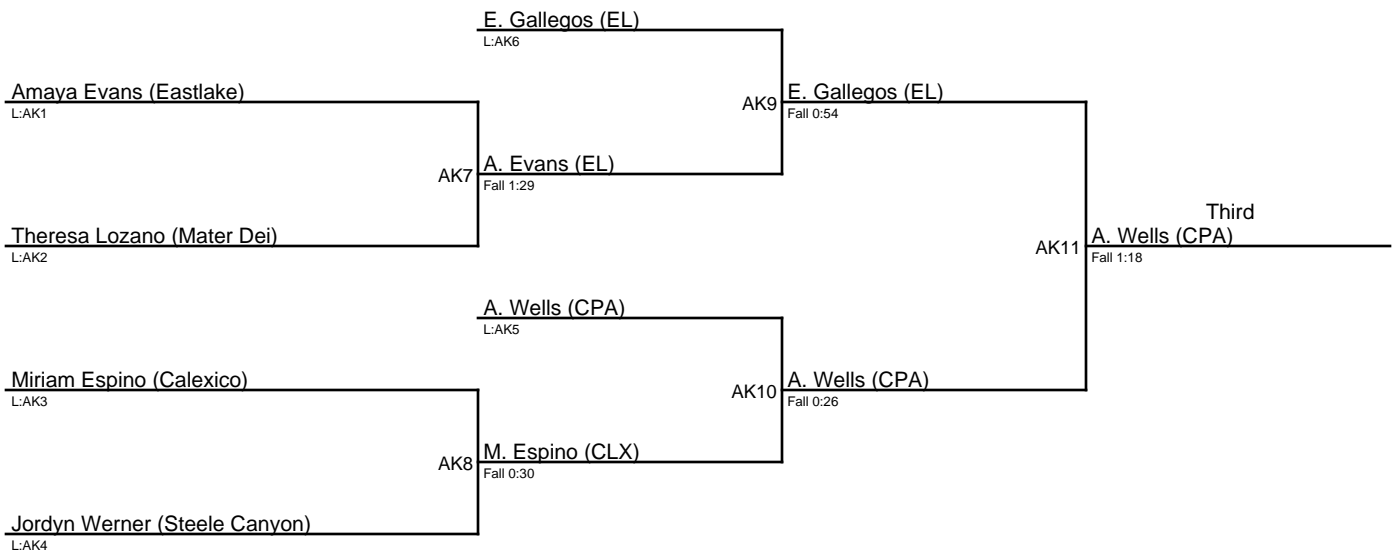

Eagles Nest Brawl Novice Tournament 12-22-22 / 133

1. Lilly Cook (SC)
2. Natalia Zamudio-Ortega (EC)
3. Aubrey Wells (CPA)
4. Esterlyn Gallegos (EL)