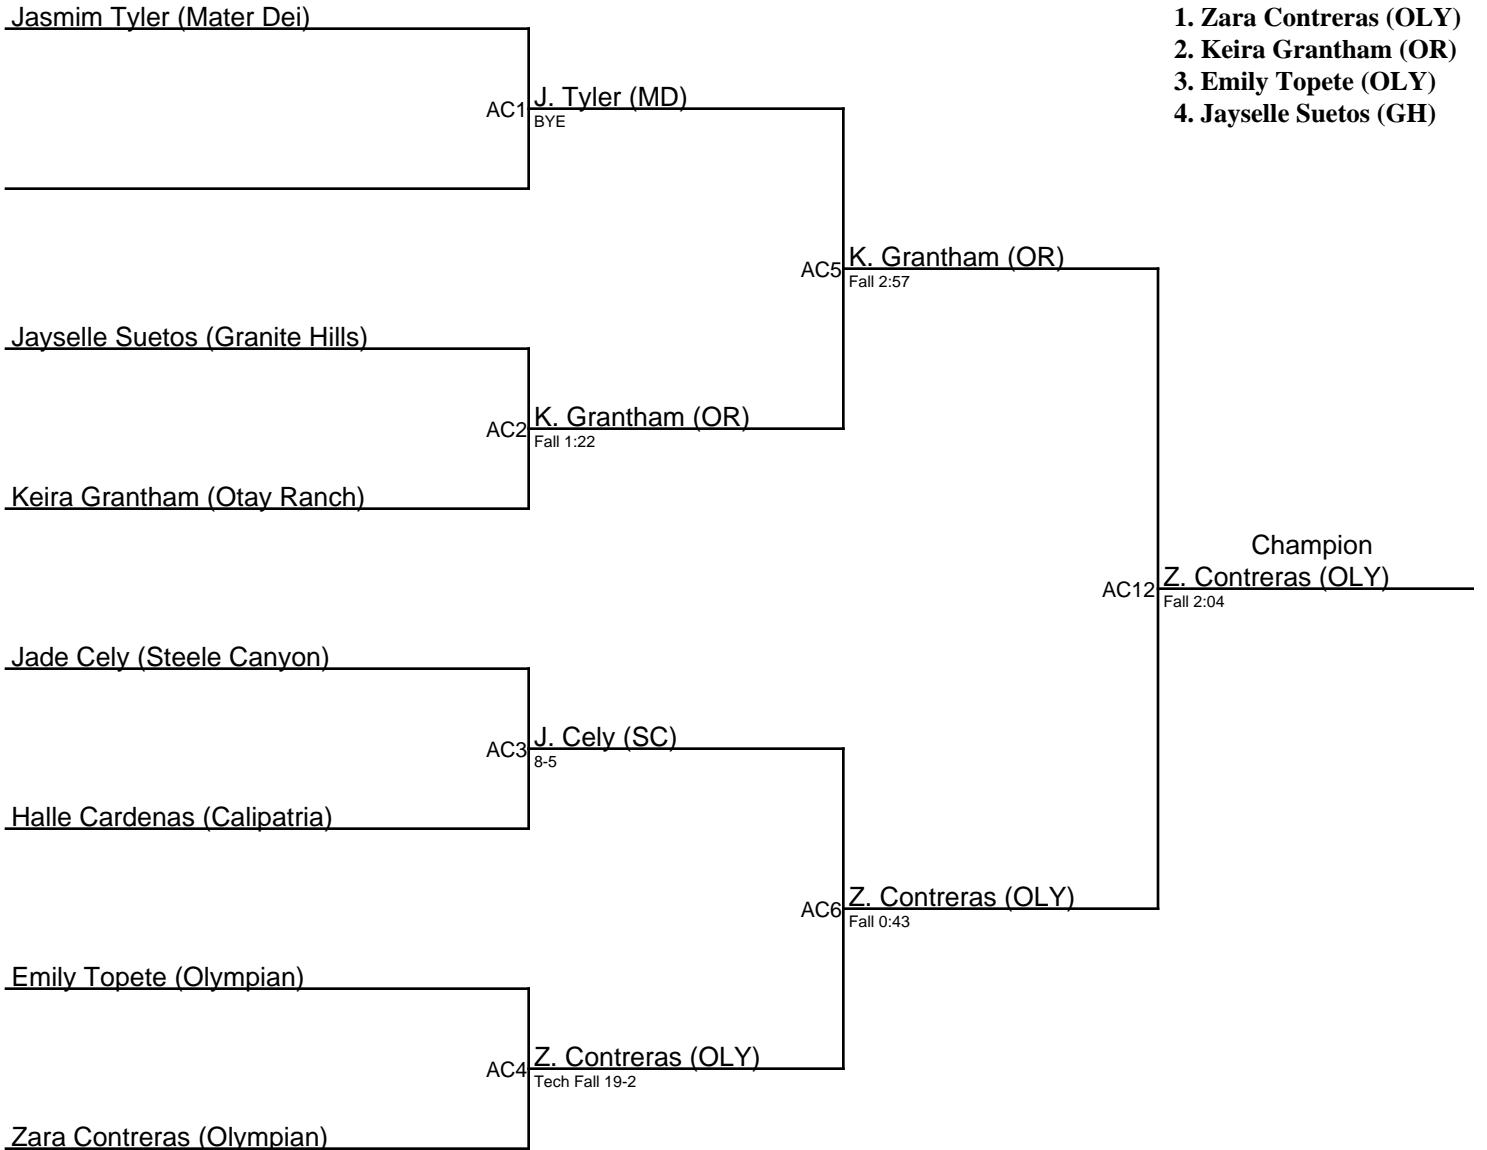

Fall 0:50

M. Lumahan (OR)

from N:AB12

Eagles Nest Brawl Novice Tournament 12-22-22 / 108A

- 1. Zara Contreras (OLY)
- 2. Keira Grantham (OR)
- 3. Emily Topete (OLY)
- 4. Jayselle Suetos (GH)

Eagles Nest Brawl Novice Tournament 12-22-22 / 108B