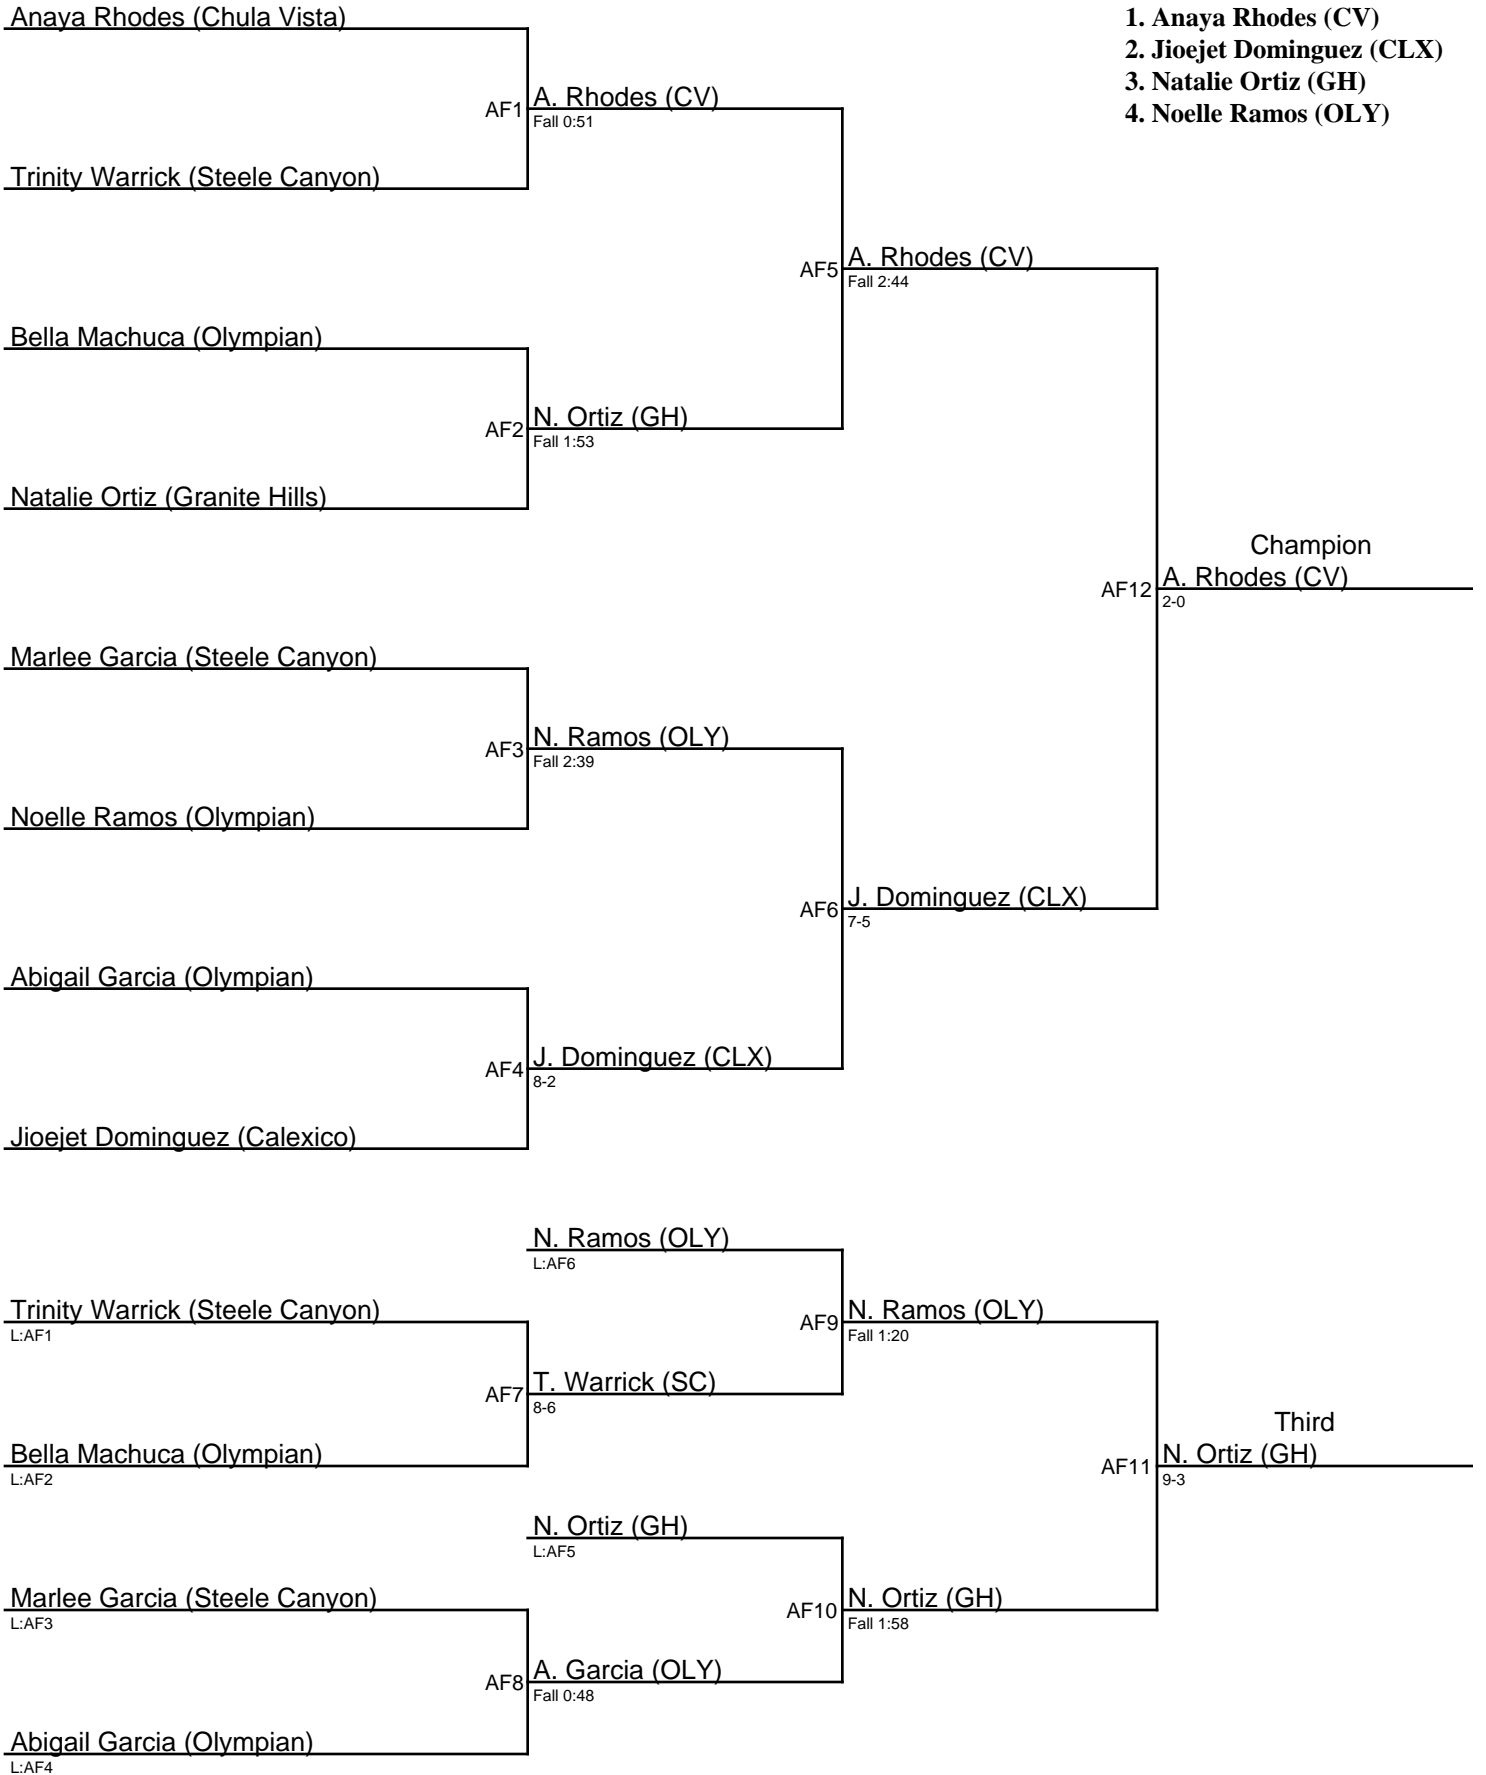

Eagles Nest Brawl Novice Tournament 12-22-22 / 118

Eagles Nest Brawl Novice Tournament 12-22-22 / 123A

Juliana Peter (Eastlake)

AG1 J. Peter (EL)
BYE

1. Adriana Rebar (MM)
2. Alysa Kirkman (OR)
3. Amanda Pippins (MD)
4. Juliana Peter (EL)