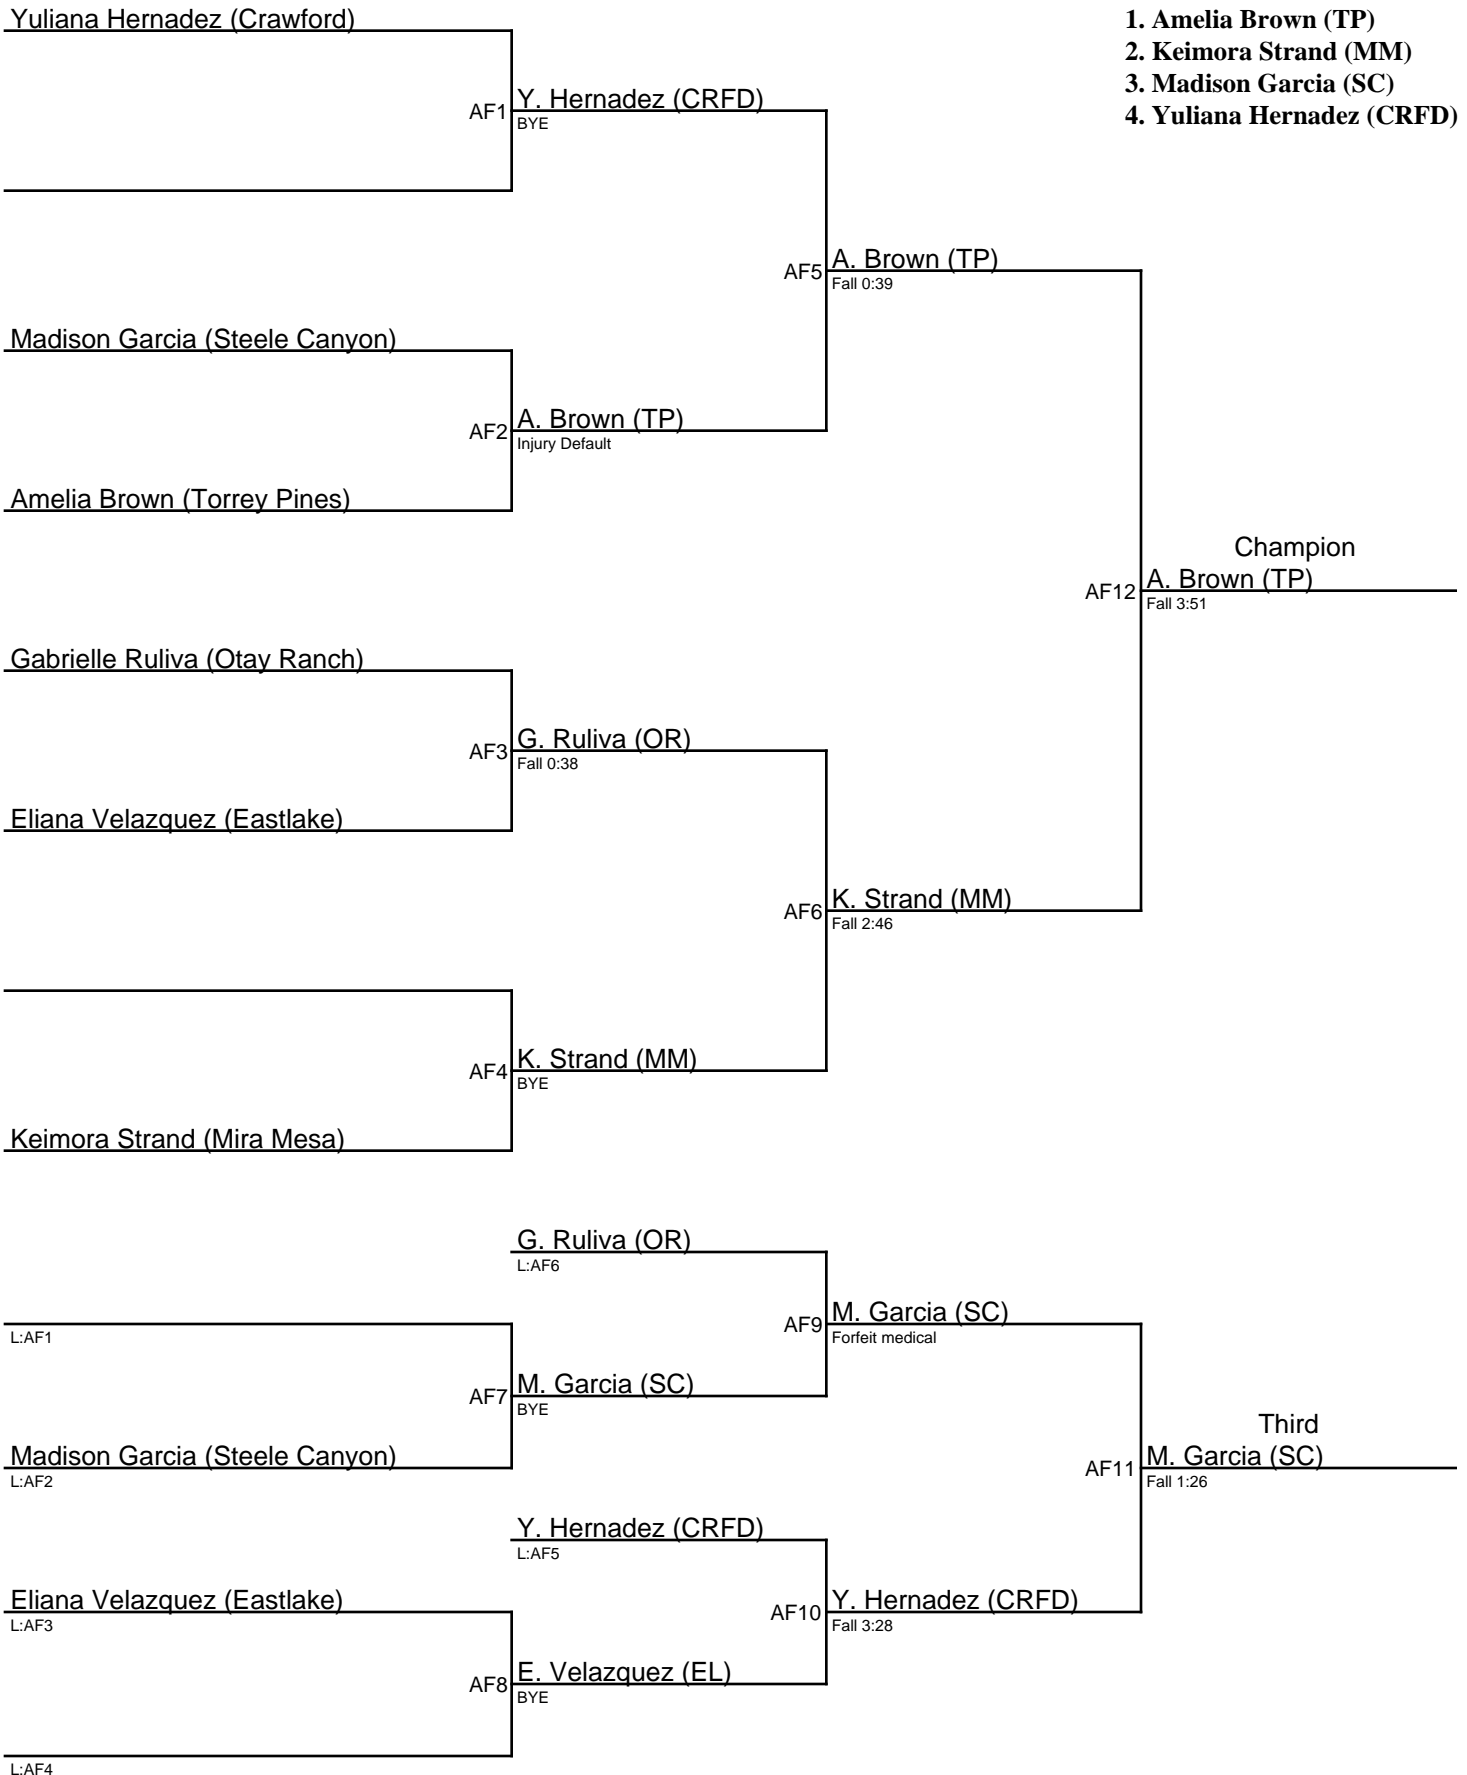

1. Amelia Brown (TP)
2. Keimora Strand (MM)
3. Madison Garcia (SC)
4. Yuliana Hernandez (CRFD)

Girls Eagle Rumble Novice Tournament 11-22-23 - Olympian High School / 130A

Julieta Gonzalez (Steele Canyon)