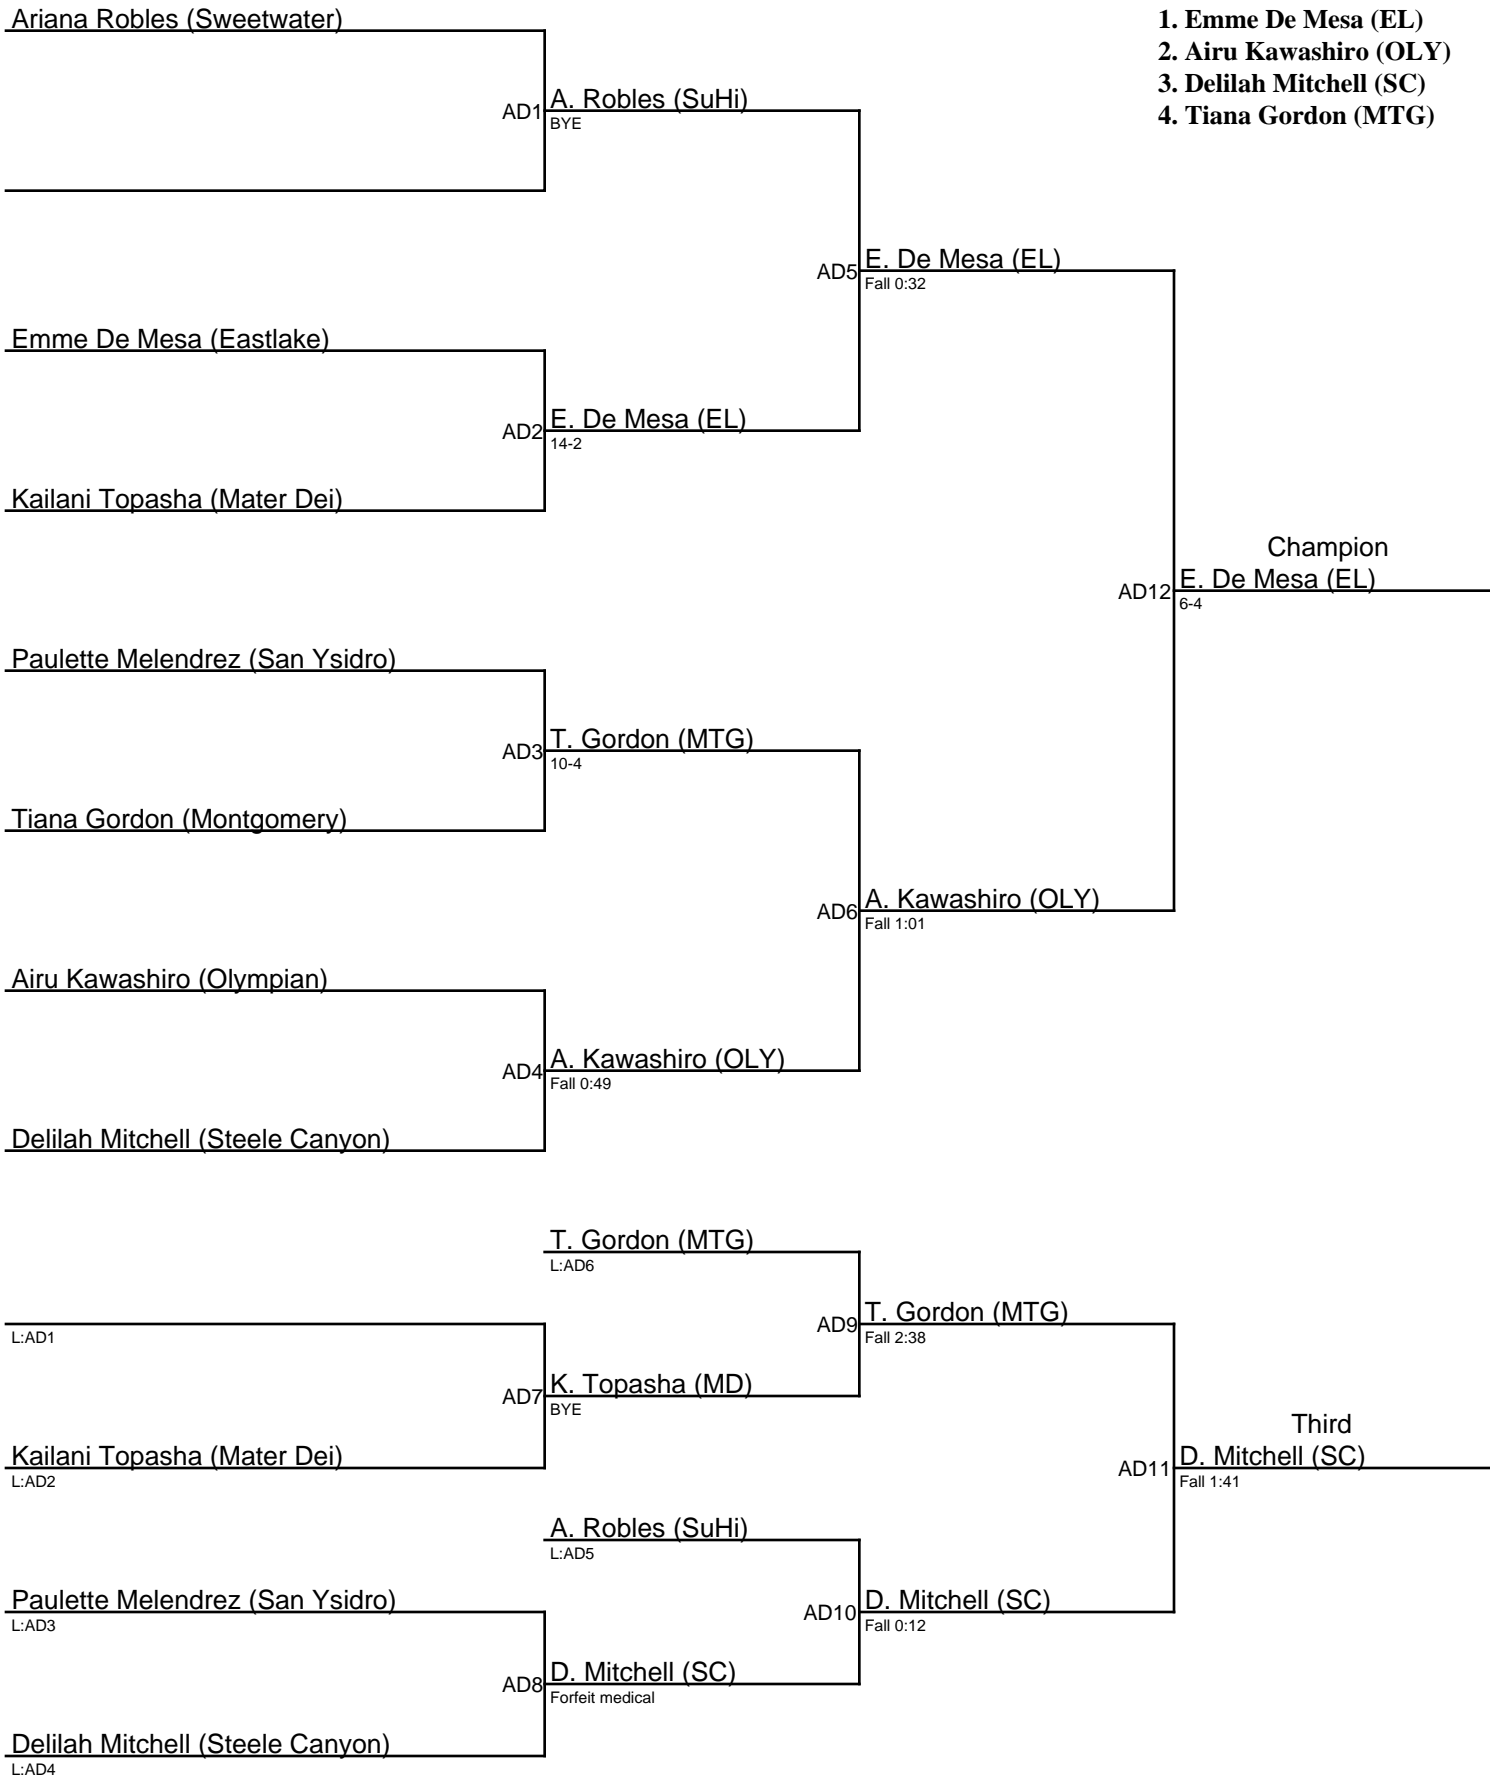

from N:AC2

I. Herrera (GP)

from S:AC3

AC6 I. Herrera (GP)
BYE

from N:AC4

Girls Eagle Rumble Novice Tournament 11-22-23 - Olympian High School / 115

Girls Eagle Rumble Novice Tournament 11-22-23 - Olympian High School / 120