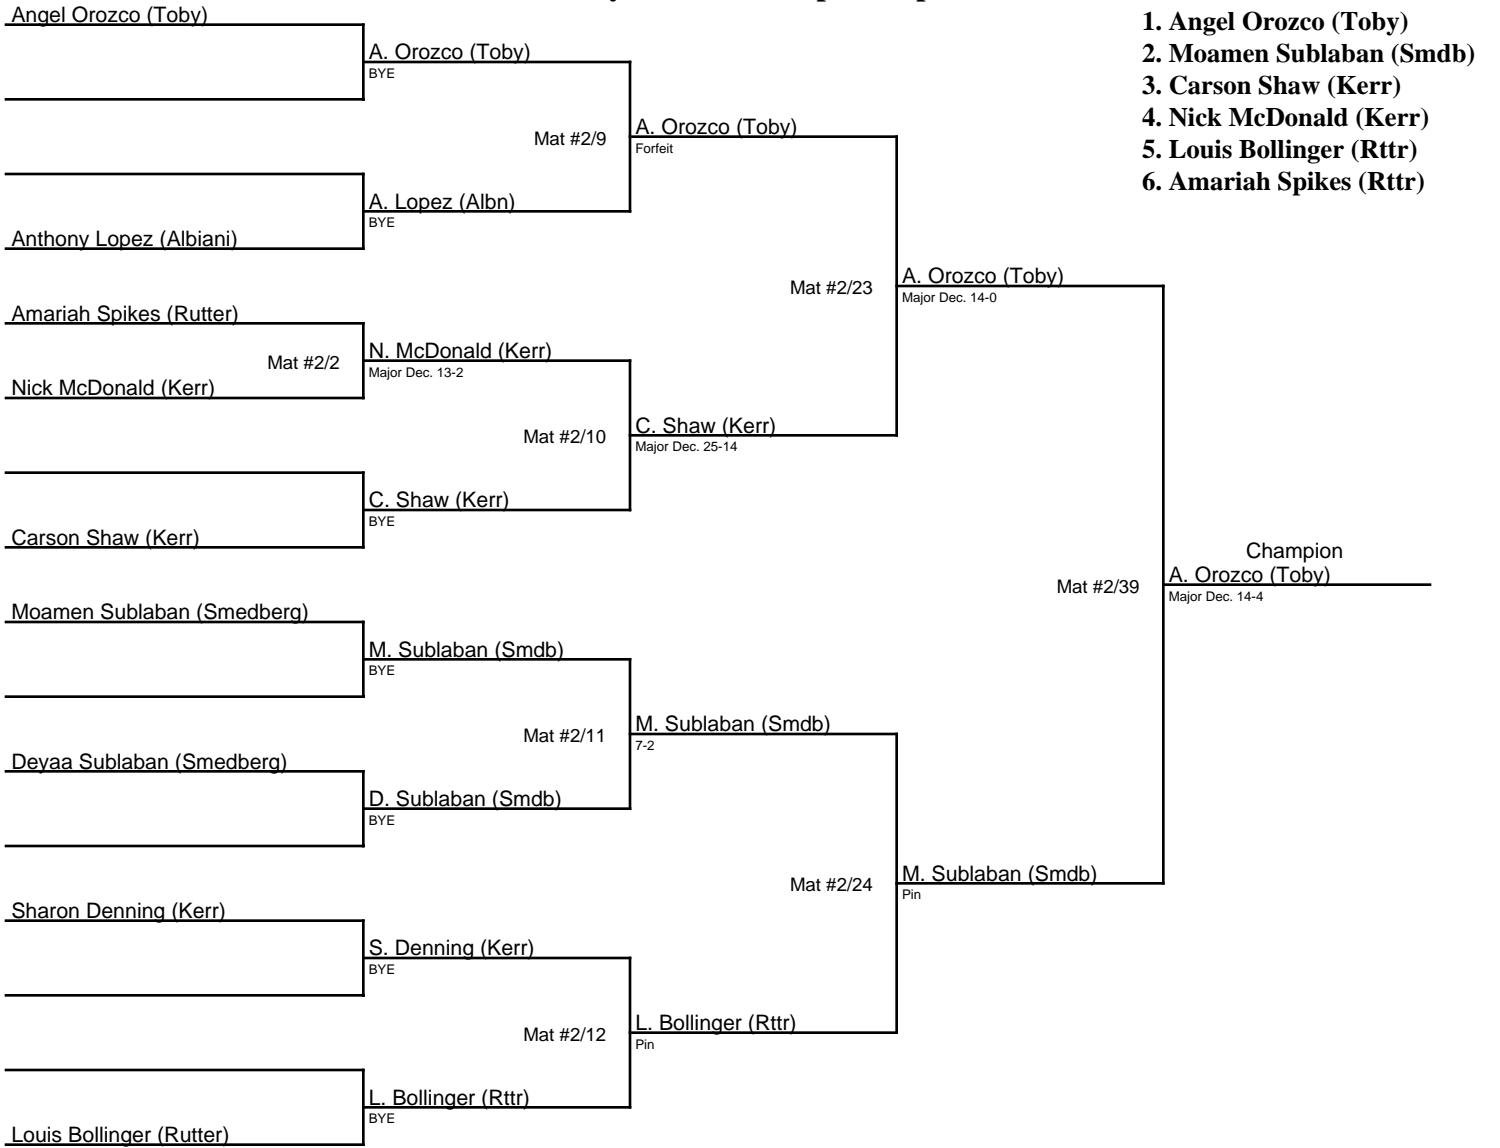

Sacramento County Area 1 Championships / 100

1. Angel Orozco (Toby)
2. Moamen Sublaban (Smdb)
3. Carson Shaw (Kerr)
4. Nick McDonald (Kerr)
5. Louis Bollinger (Rttr)
6. Amariah Spikes (Rttr)