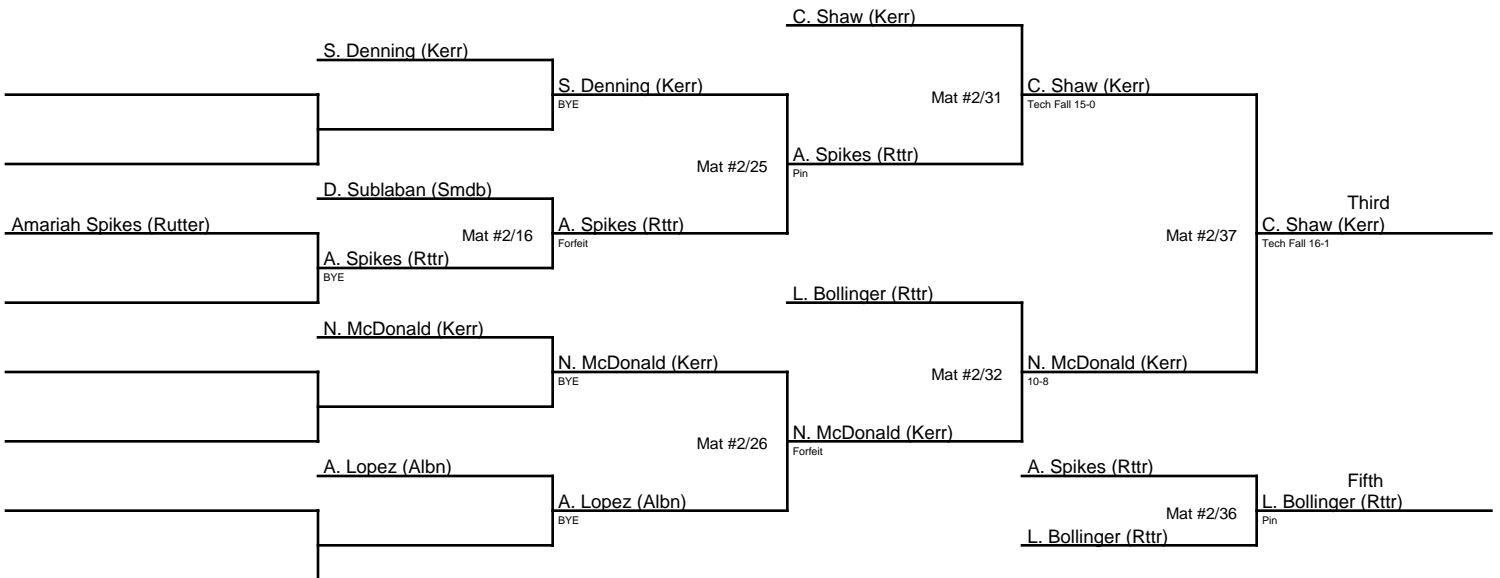

Sacramento County Area 1 Championships / 100

1. Angel Orozco (Toby)
2. Moamen Sublaban (Smdb)
3. Carson Shaw (Kerr)
4. Nick McDonald (Kerr)
5. Louis Bollinger (Rttr)
6. Amariah Spikes (Rttr)