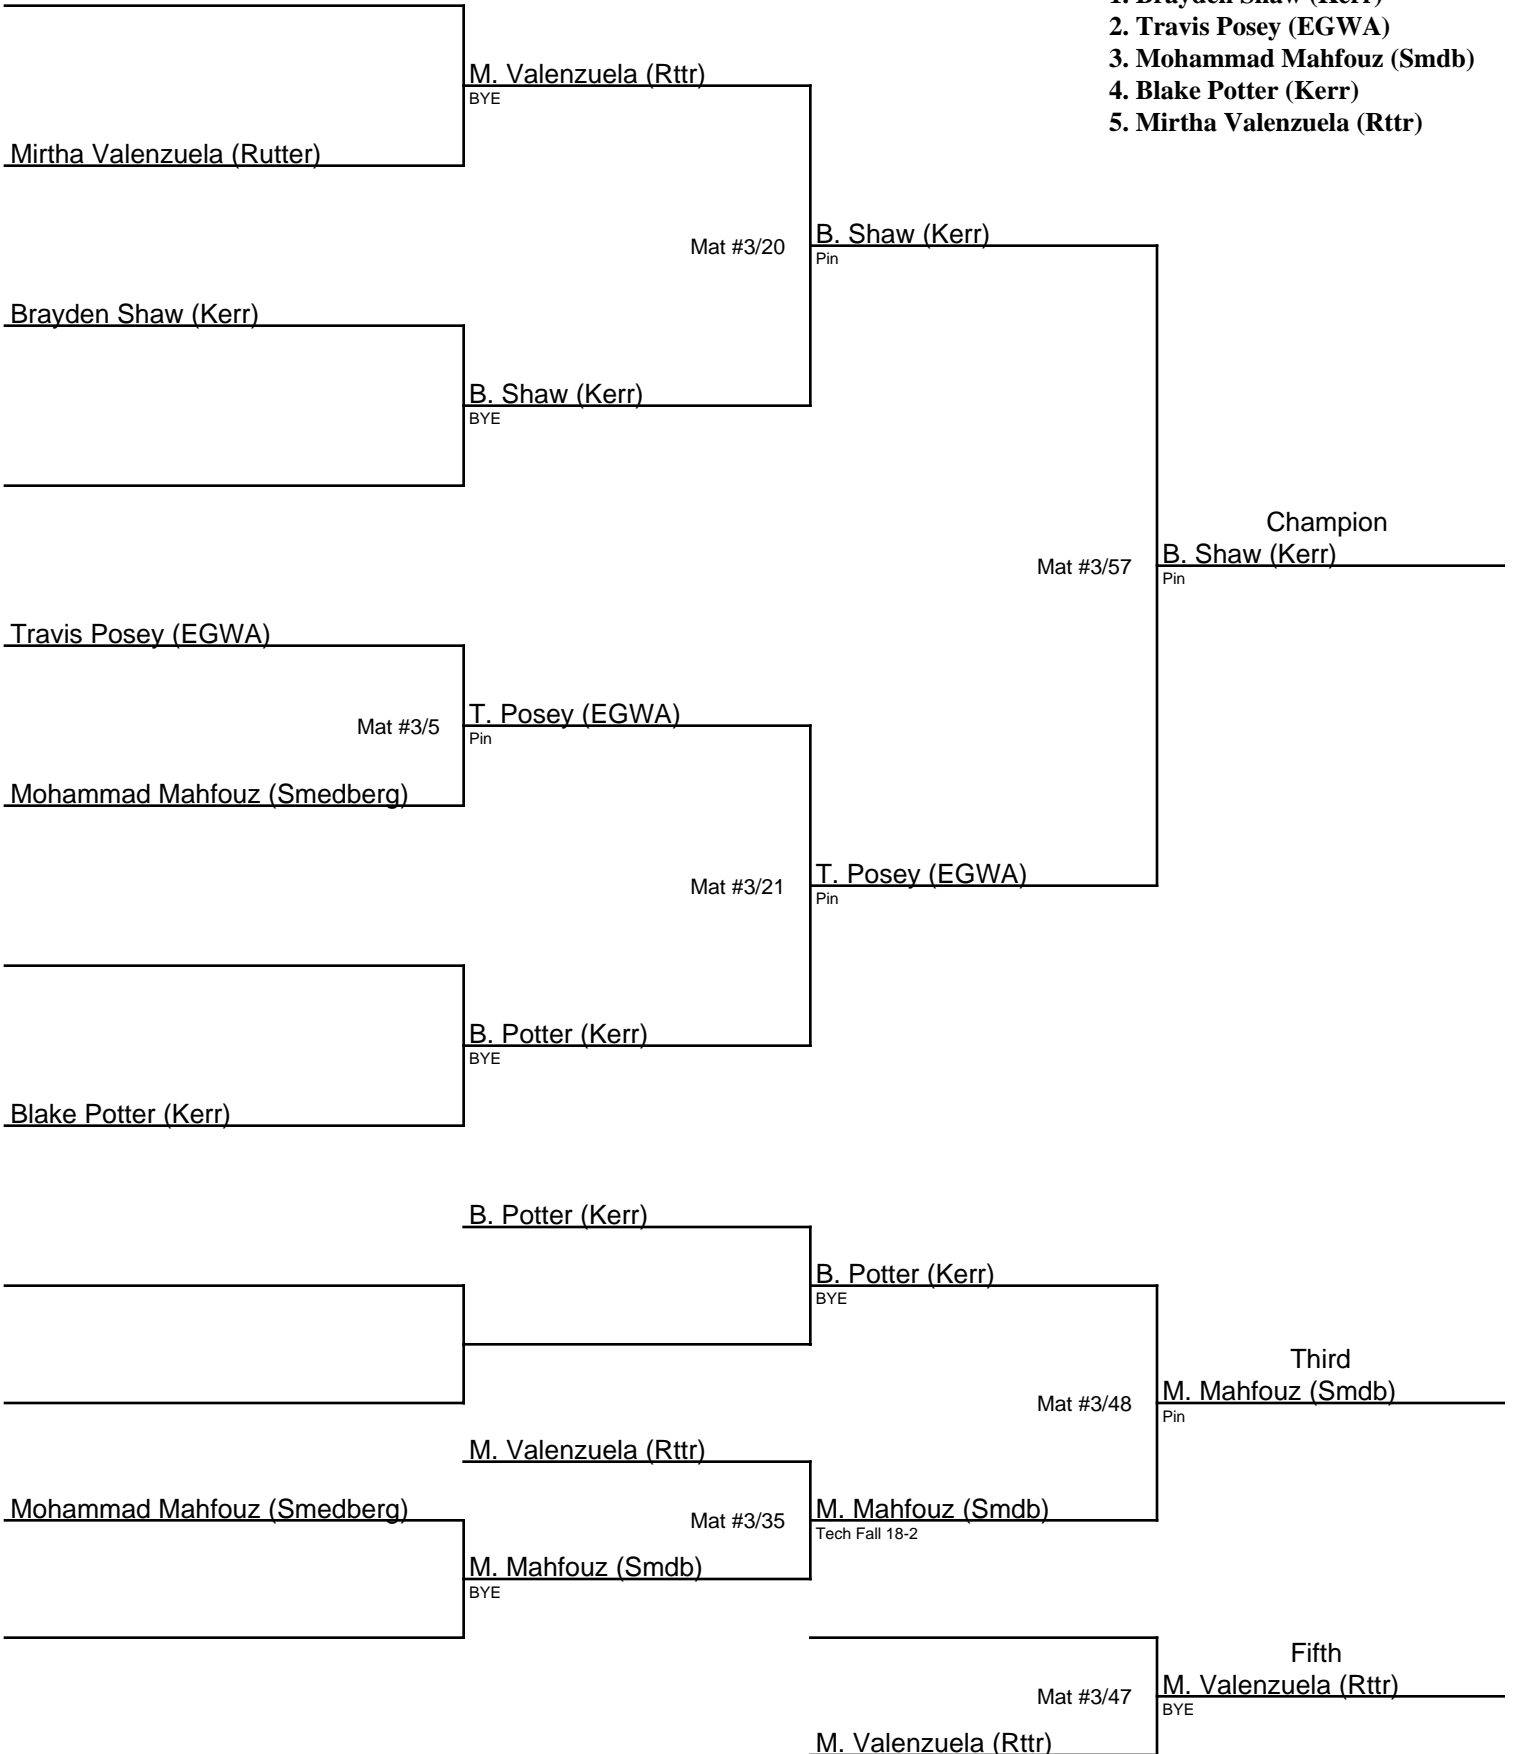

Sacramento County Area 1 Championships / 112

1. Brayden Shaw (Kerr)
2. Travis Posey (EGWA)
3. Mohammad Mahfouz (Smdb)
4. Blake Potter (Kerr)
5. Mirtha Valenzuela (Rttr)