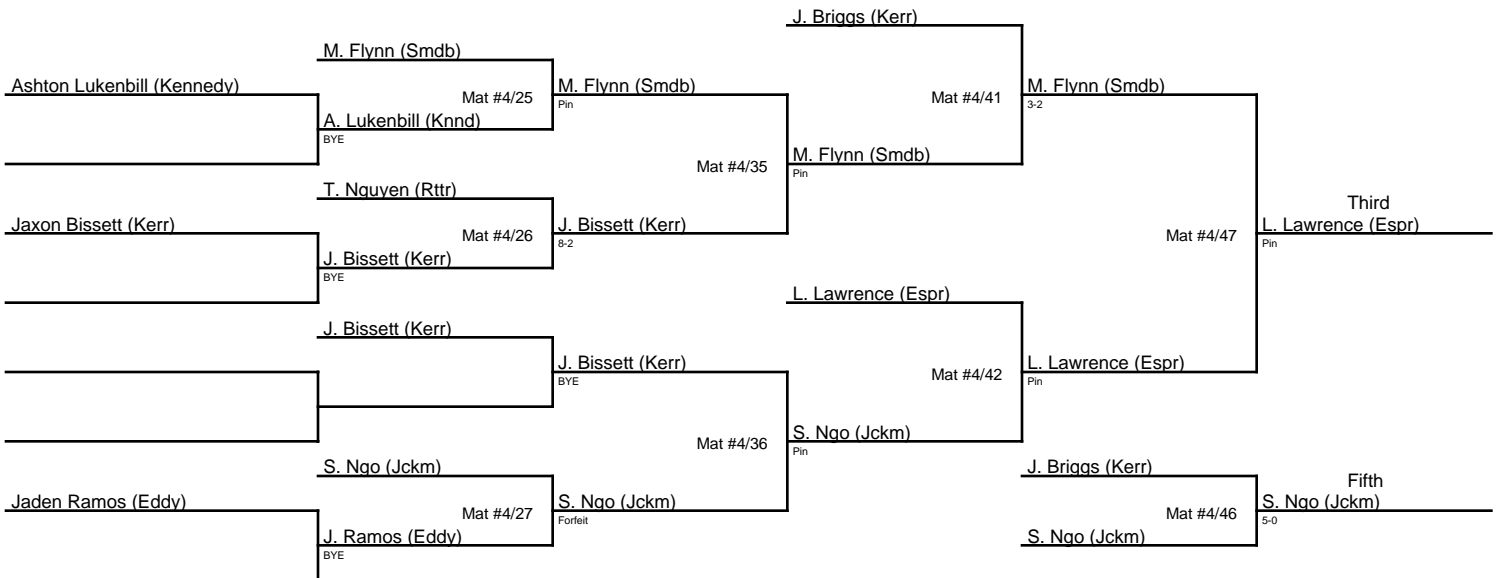

Sacramento County Area 1 Championships / 142

1. Eric Cortez (Kerr)
2. Koby Taylor (Smdb)
3. Lucas Lawrence (Espr)
4. Mason Flynn (Smdb)
5. Seth Ngo (Jckm)
6. Jacob Briggs (Kerr)