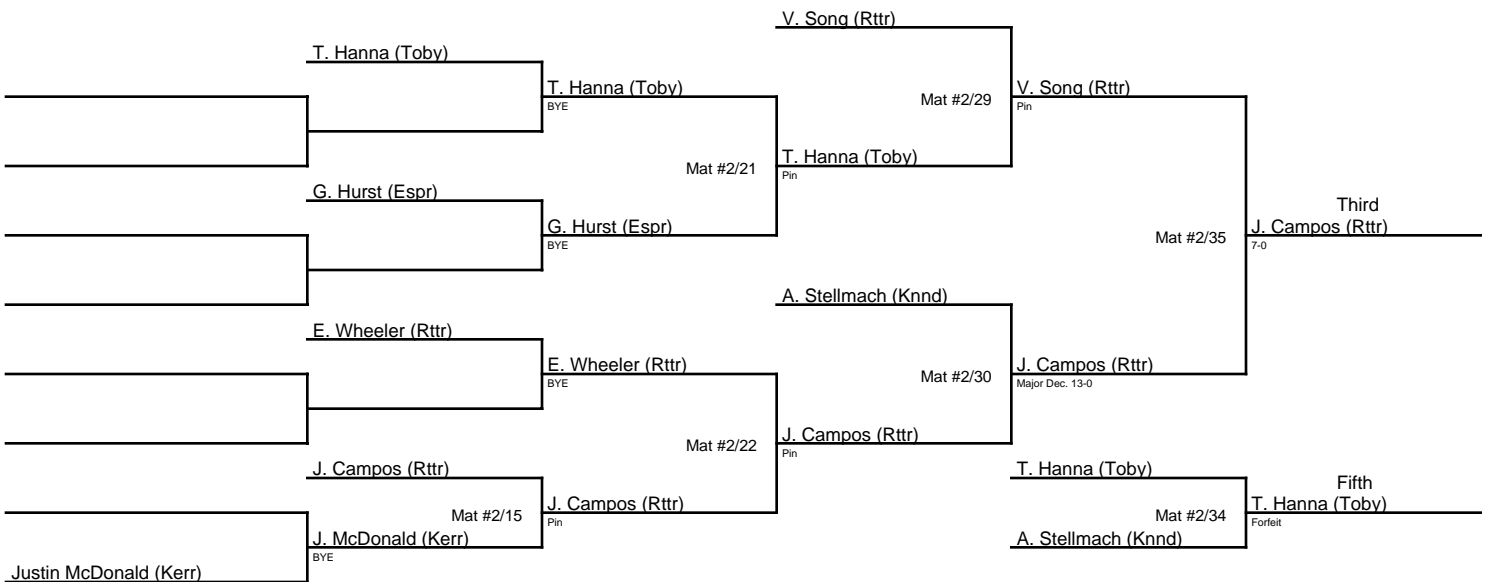

Sacramento County Area 1 Championships / 95

1. Noyd Monroe (Kerr)
2. Cameron Boynton (Eddy)
3. Joe Campos (Rtrtr)
4. Valerie Song (Rtrtr)
5. Travis Hanna (Toby)
6. Aiden Stellmach (Knnd)