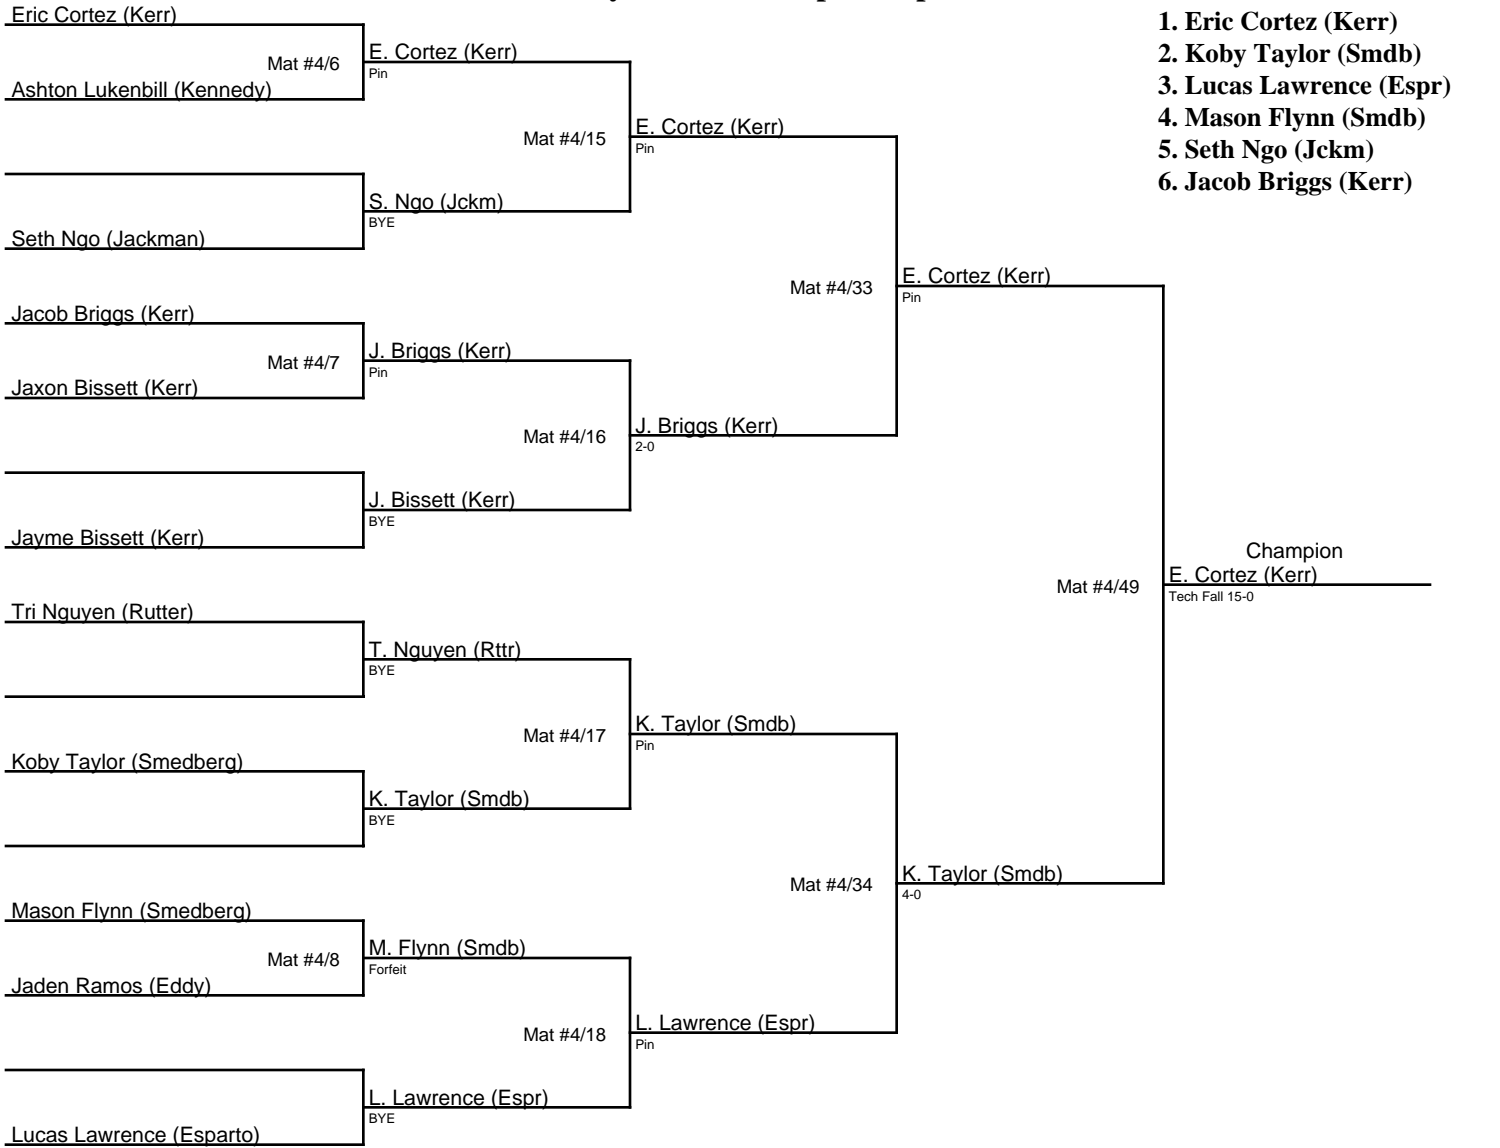

Sacramento County Area 1 Championships / 142

1. Eric Cortez (Kerr)
2. Koby Taylor (Smdb)
3. Lucas Lawrence (Espr)
4. Mason Flynn (Smdb)
5. Seth Ngo (Jckm)
6. Jacob Briggs (Kerr)