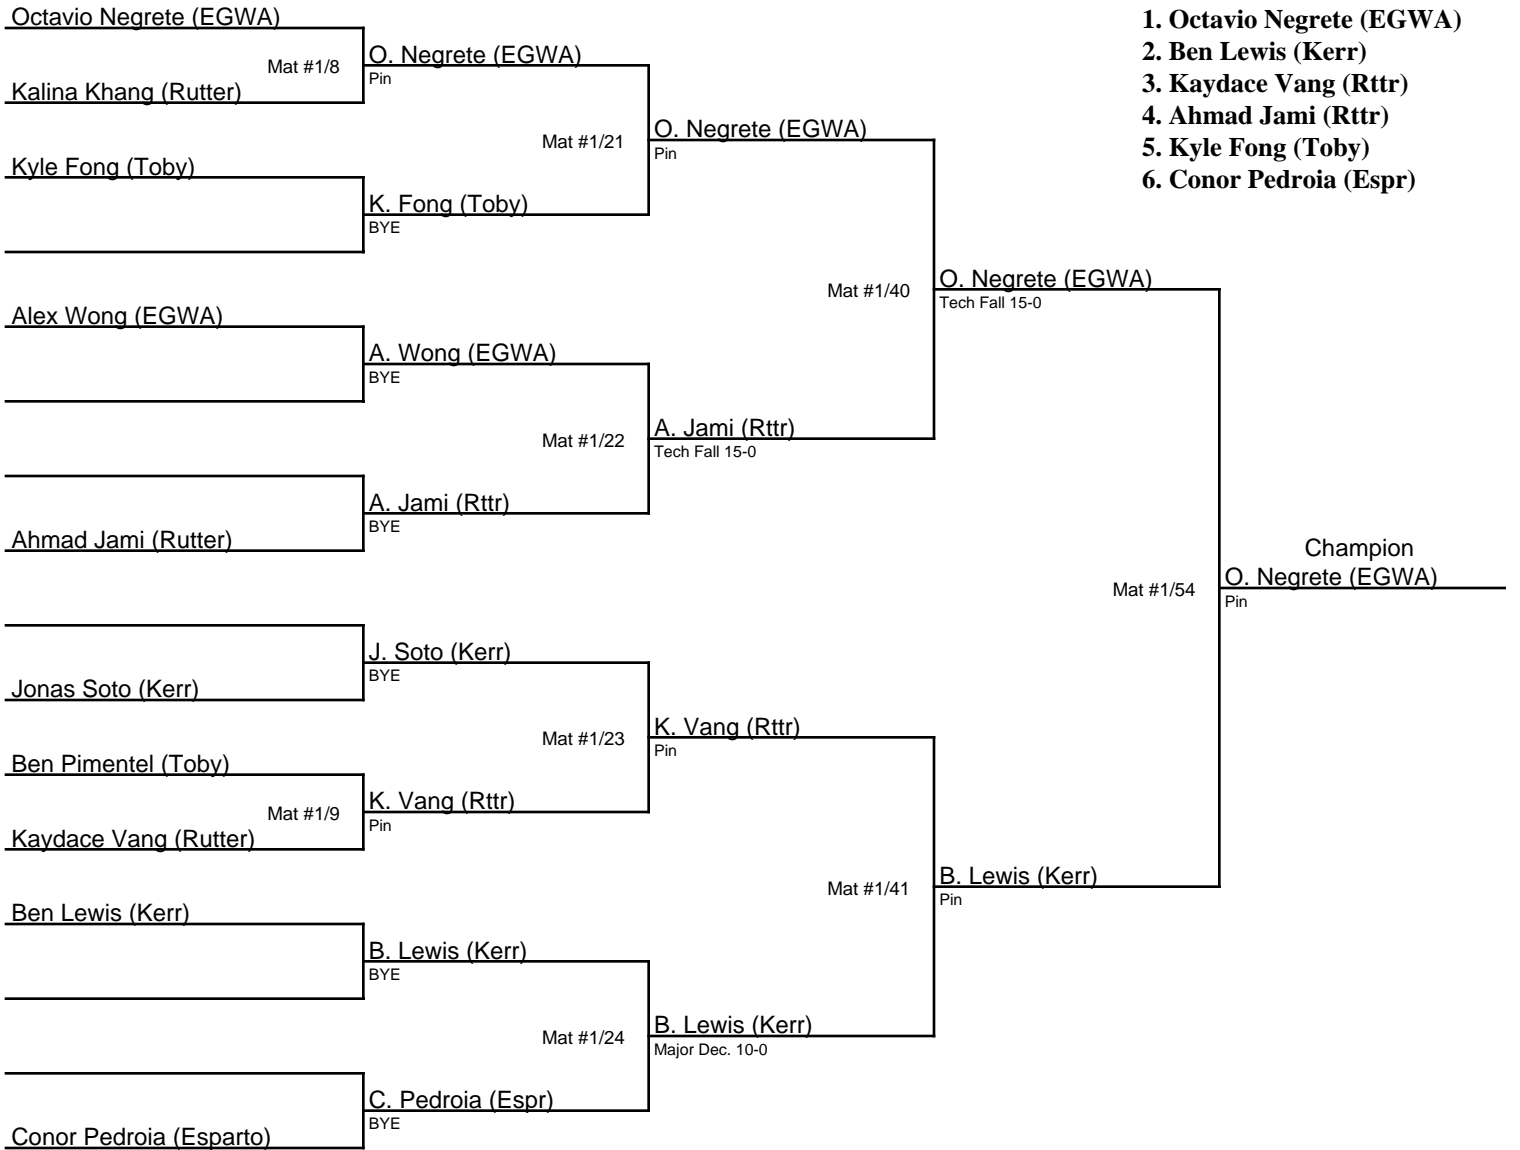

Sacramento County Area 1 Championships / 89