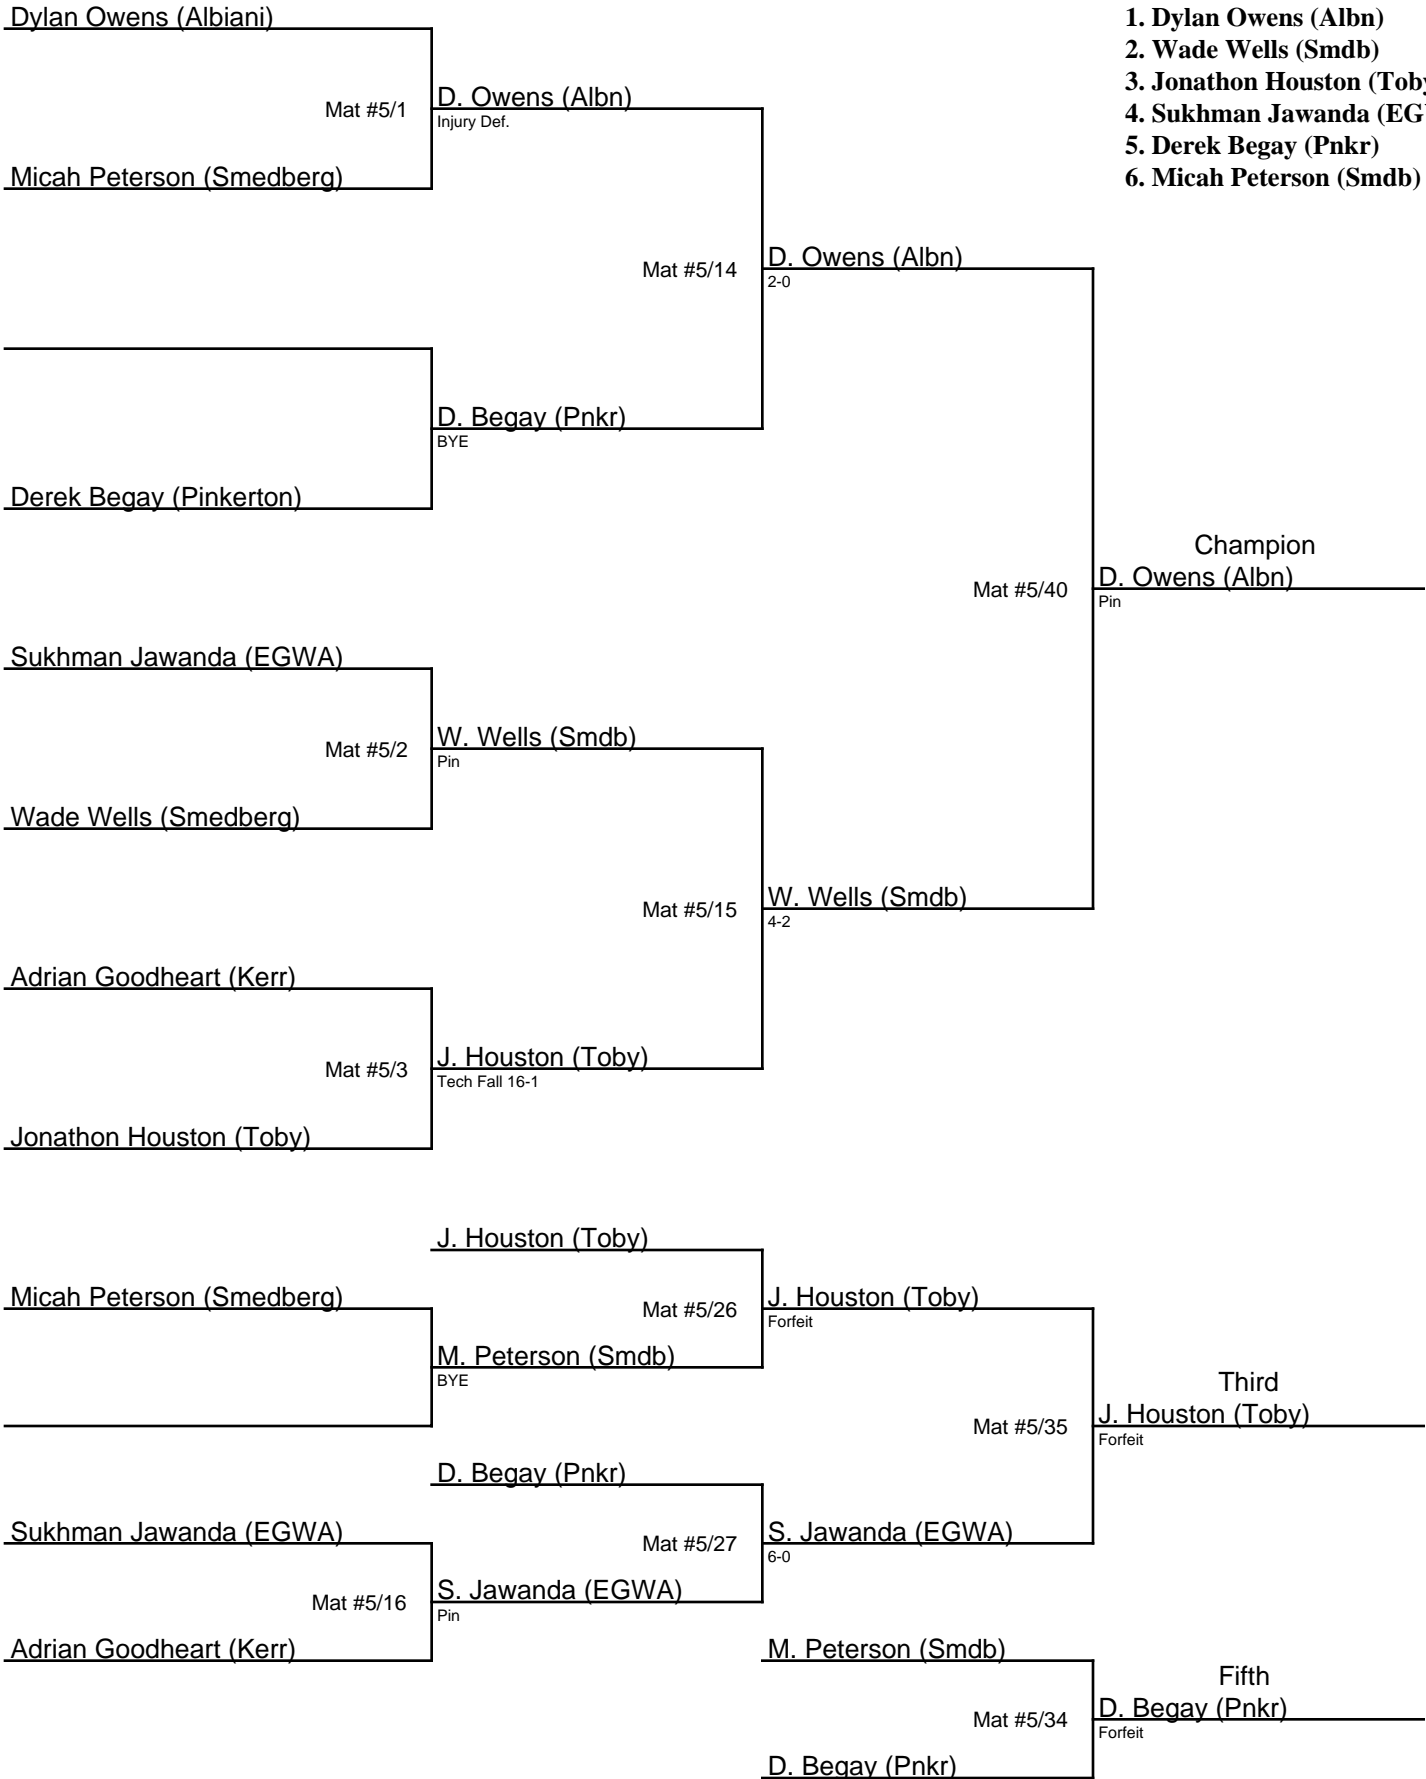

E. Rios (Hrrs)

BYE

A. Ahmad (Smdb)

Mat #4/37

Fifth
A. Ahmad (Smdb)

BYE

Sacramento County Area 1 Championships / 168

1. Dylan Owens (Albn)
2. Wade Wells (Smdb)
3. Jonathon Houston (Toby)
4. Sukhman Jawanda (EGWA)
5. Derek Begay (Pnkr)
6. Micah Peterson (Smdb)