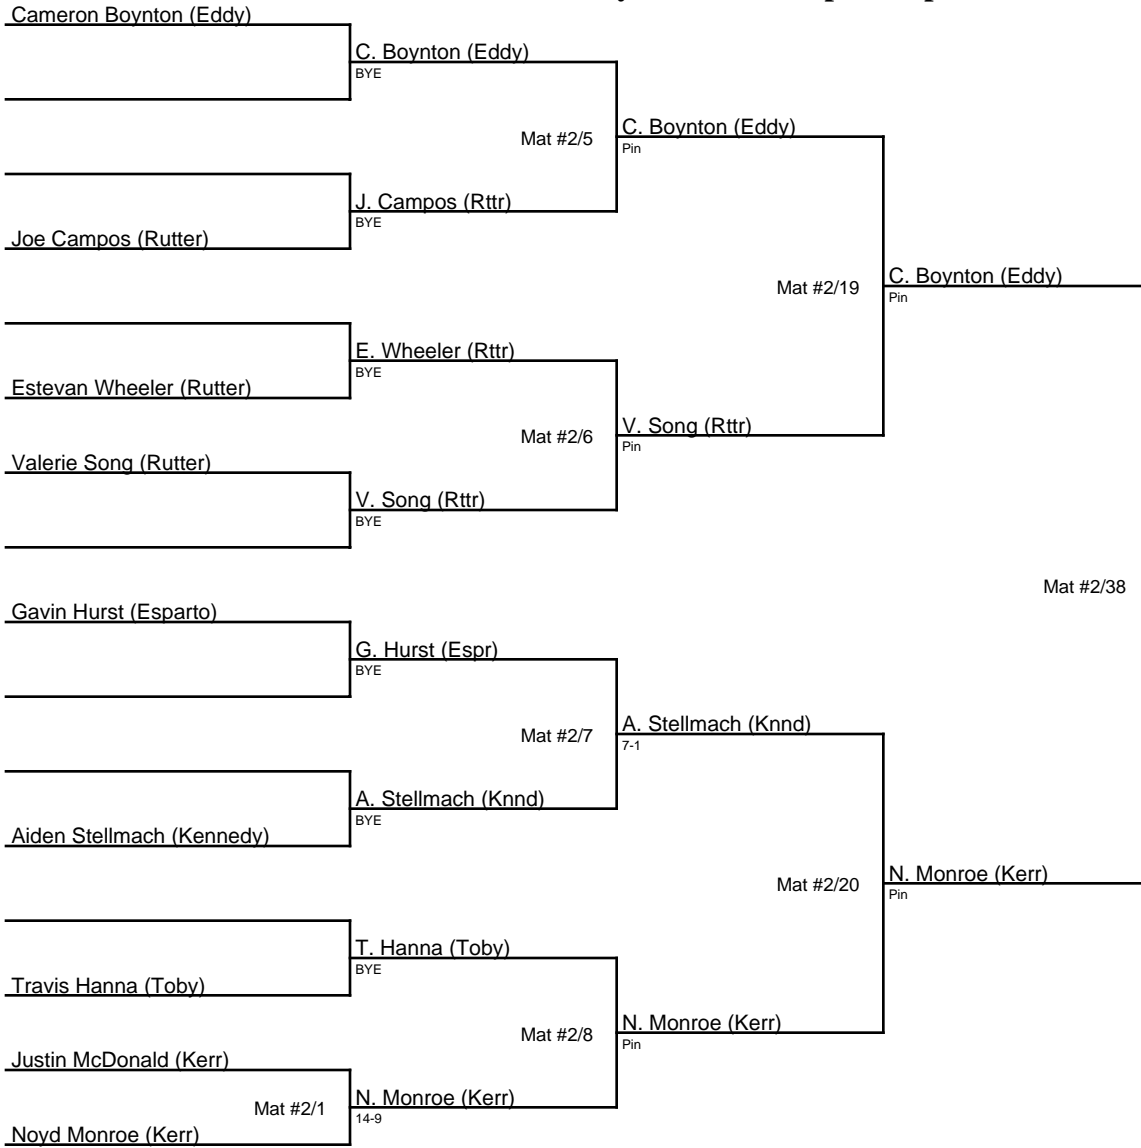

Sacramento County Area 1 Championships / 95

1. Noyd Monroe (Kerr)
2. Cameron Boynton (Eddy)
3. Joe Campos (Rtrtr)
4. Valerie Song (Rtrtr)
5. Travis Hanna (Toby)
6. Aiden Stellmach (Knnd)