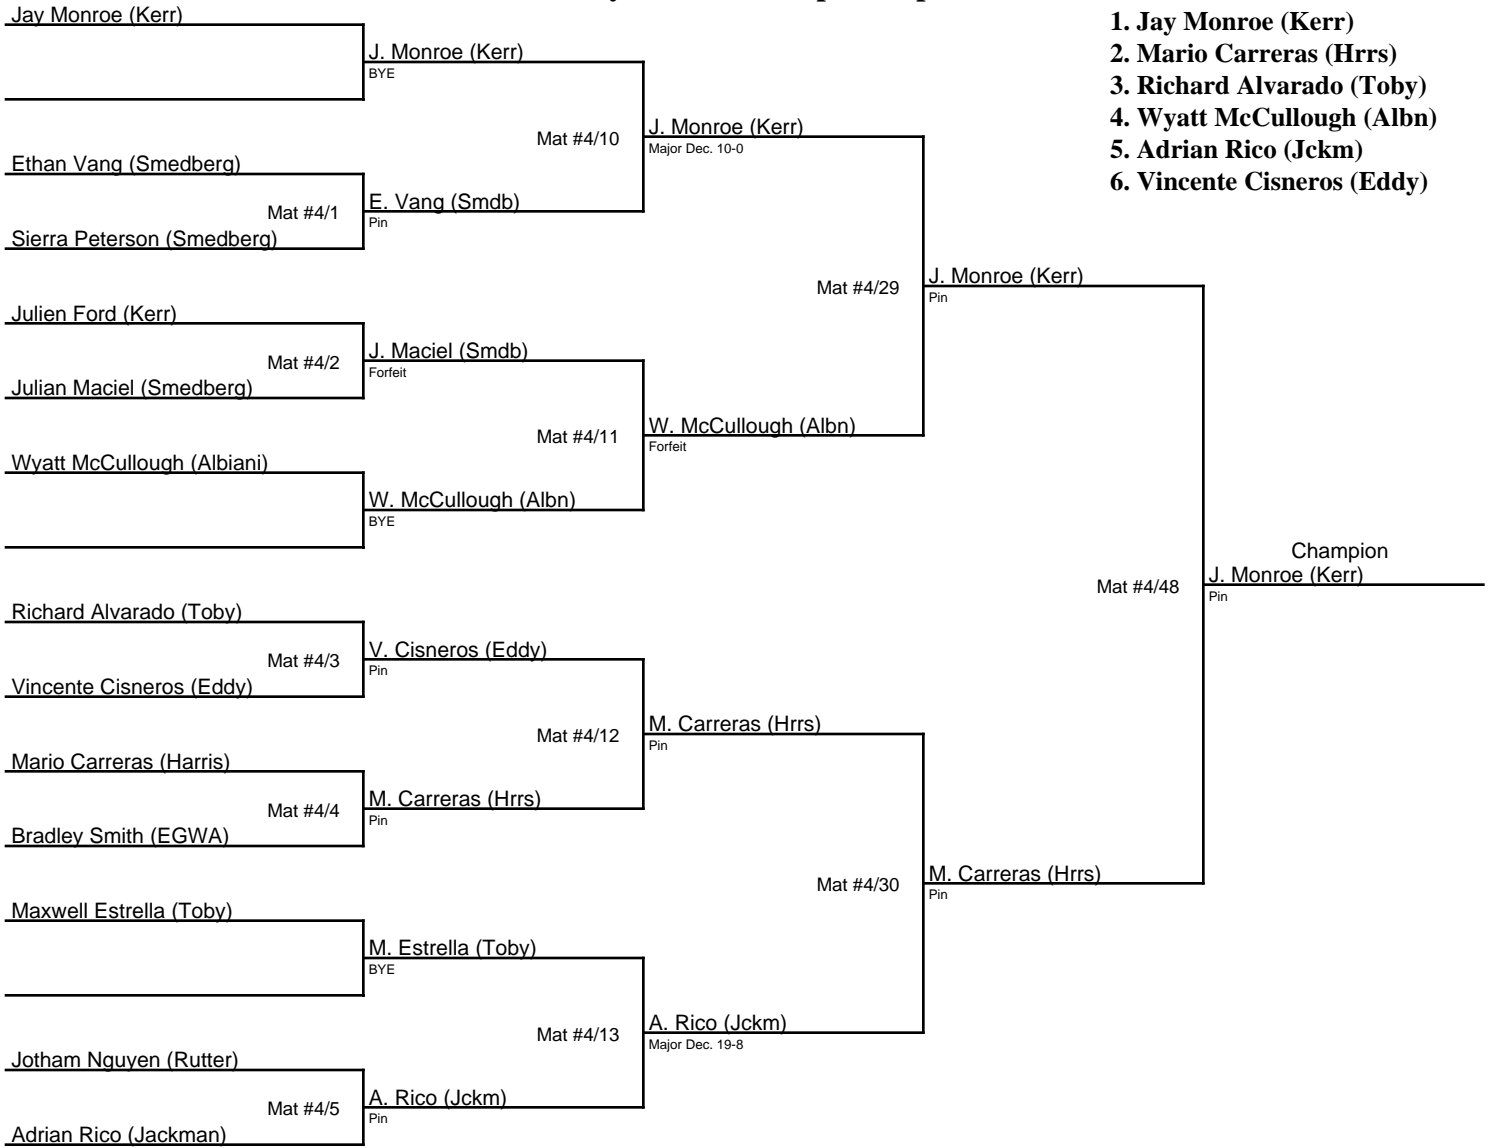

Sacramento County Area 1 Championships / 135