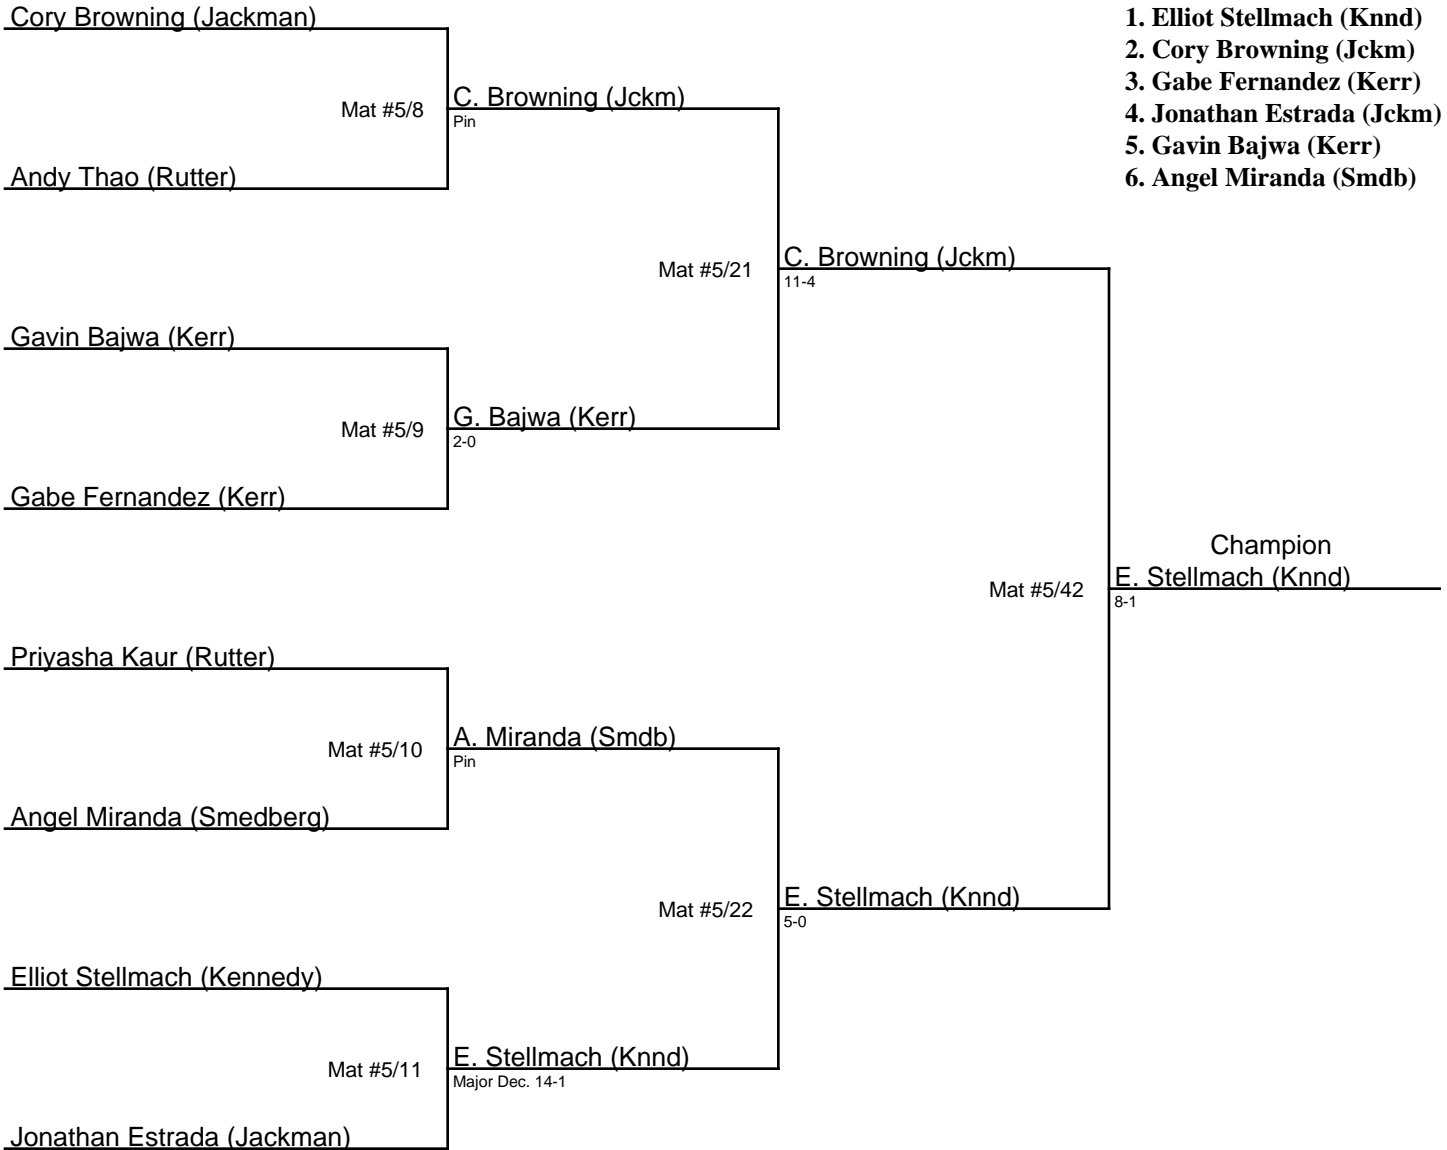

Sacramento County Area 1 Championships / 235

John Bork (Davis)

- 1. Declan Follette (Eddy)
- 2. John Bork (Dvs)
- 3. Ryan Jimenez (Toby)

J. Bork (Dvs)

BYE

Mat #5/32

Champion

D. Follette (Eddy)