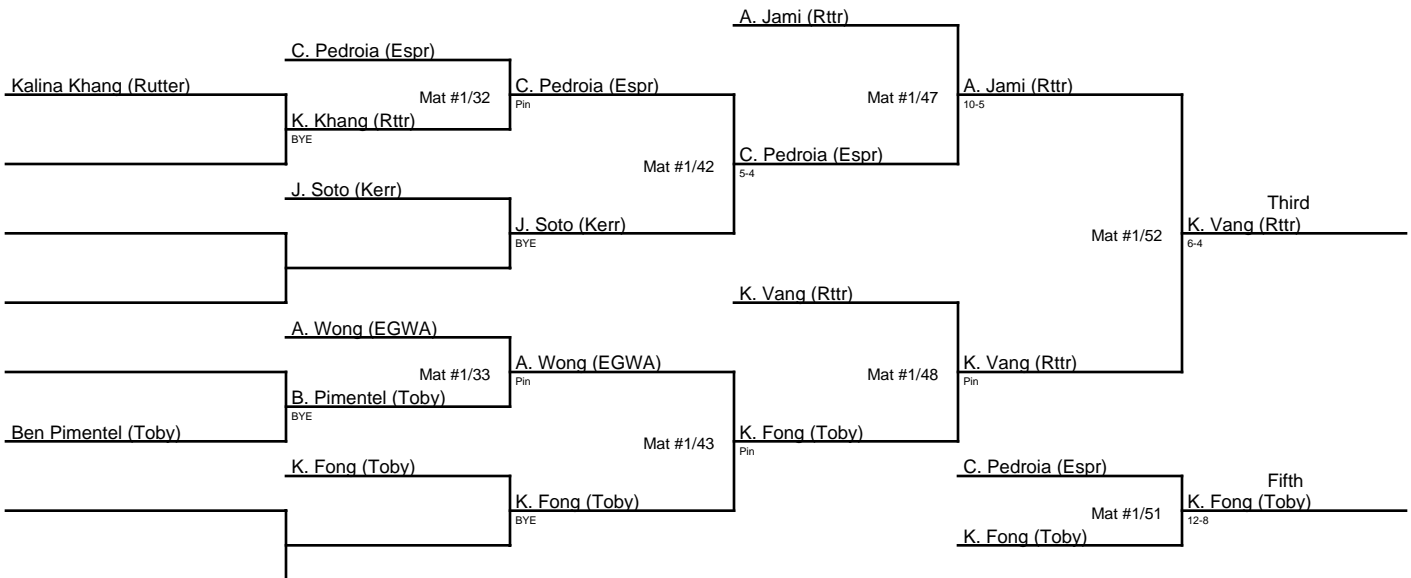

Sacramento County Area 1 Championships / 89