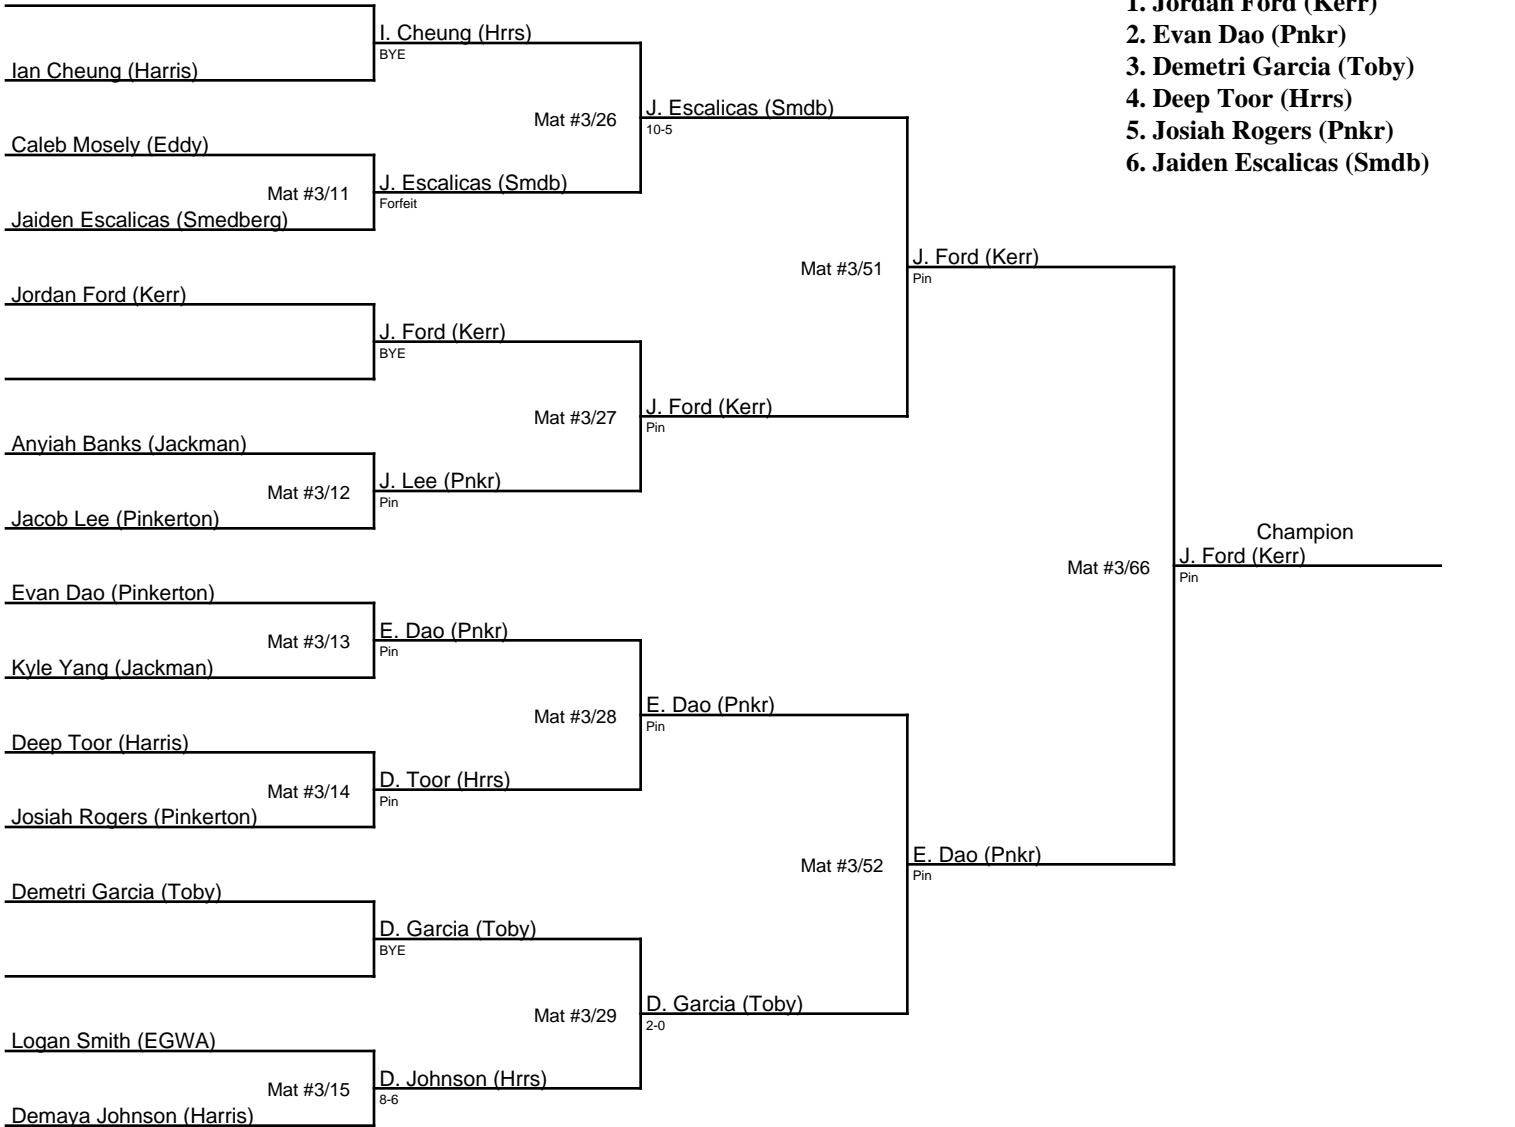

Sacramento County Area 1 Championships / 128

1. Jordan Ford (Kerr)
2. Evan Dao (Pnkr)
3. Demetri Garcia (Toby)
4. Deep Toor (Hrrs)
5. Josiah Rogers (Pnkr)
6. Jaiden Escalicas (Smdb)