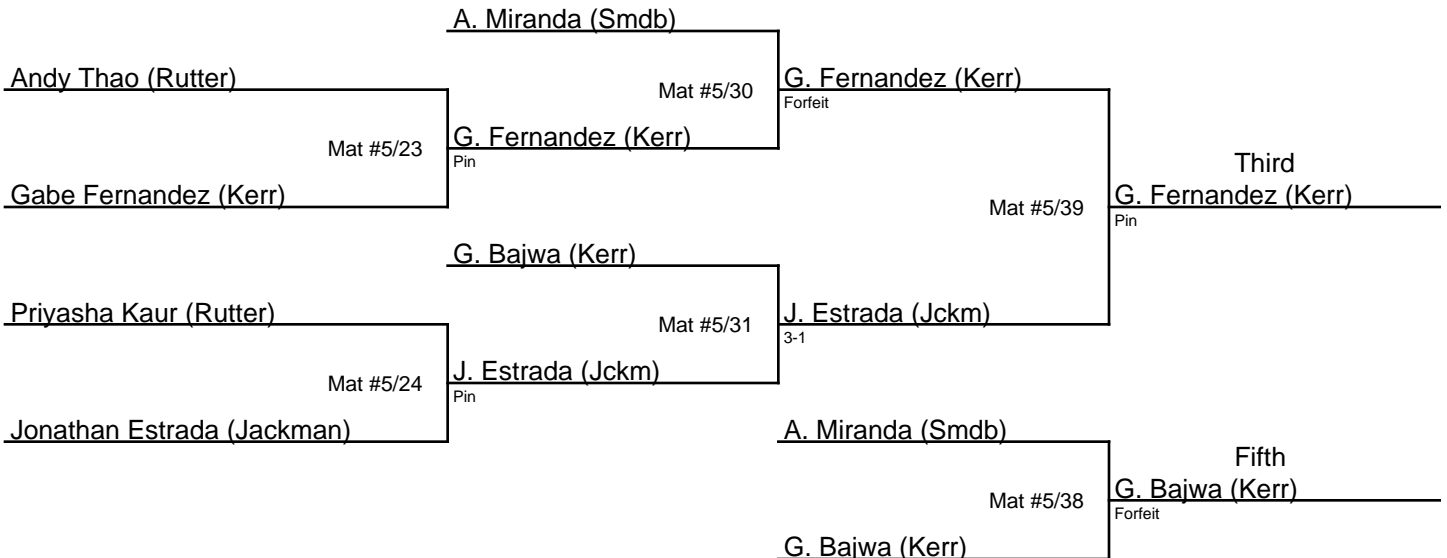

Champion

M. Romandia (Eddy)

9-5

Third

Fifth

Sacramento County Area 1 Championships / 205

1. Elliot Stellmach (Knnd)
2. Cory Browning (Jckm)
3. Gabe Fernandez (Kerr)
4. Jonathan Estrada (Jckm)
5. Gavin Bajwa (Kerr)
6. Angel Miranda (Smdb)

Sacramento County Area 1 Championships / 235

John Bork (Davis)

- 1. Declan Follette (Eddy)
- 2. John Bork (Dvs)
- 3. Ryan Jimenez (Toby)

J. Bork (Dvs)

BYE

Mat #5/32

Champion

D. Follette (Eddy)