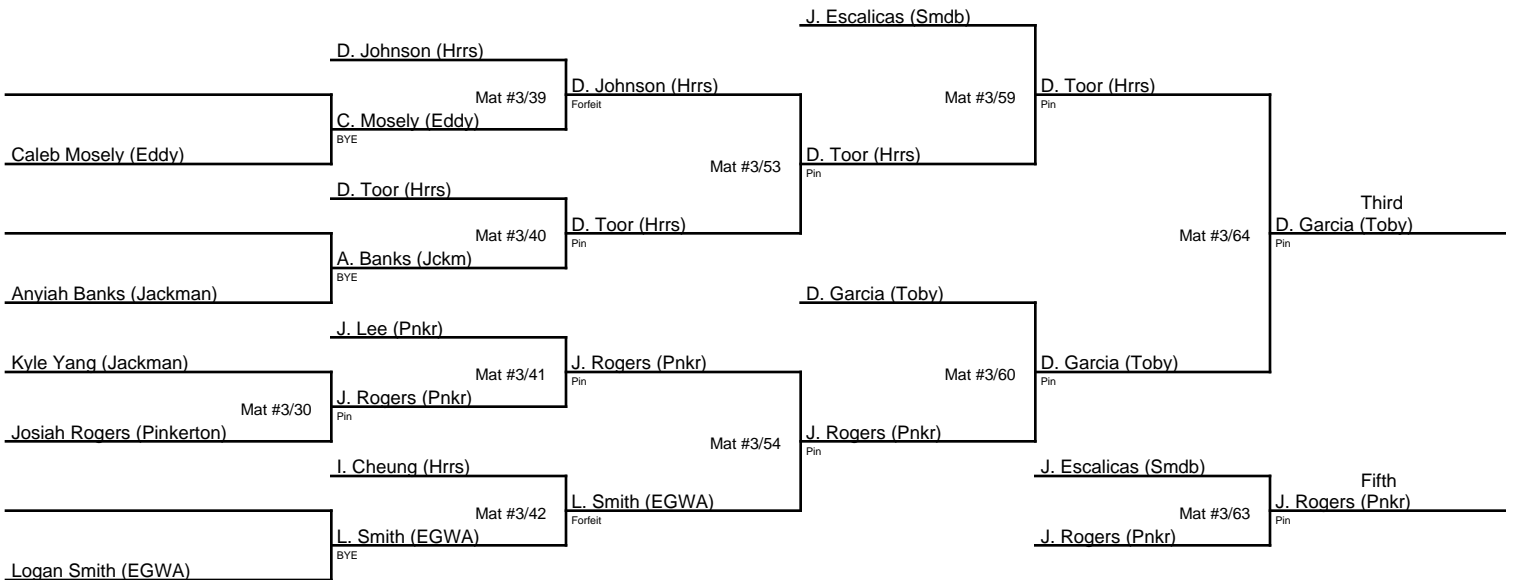

Sacramento County Area 1 Championships / 128

1. Jordan Ford (Kerr)
2. Evan Dao (Pnkr)
3. Demetri Garcia (Toby)
4. Deep Toor (Hrrs)
5. Josiah Rogers (Pnkr)
6. Jaiden Escalicas (Smdb)