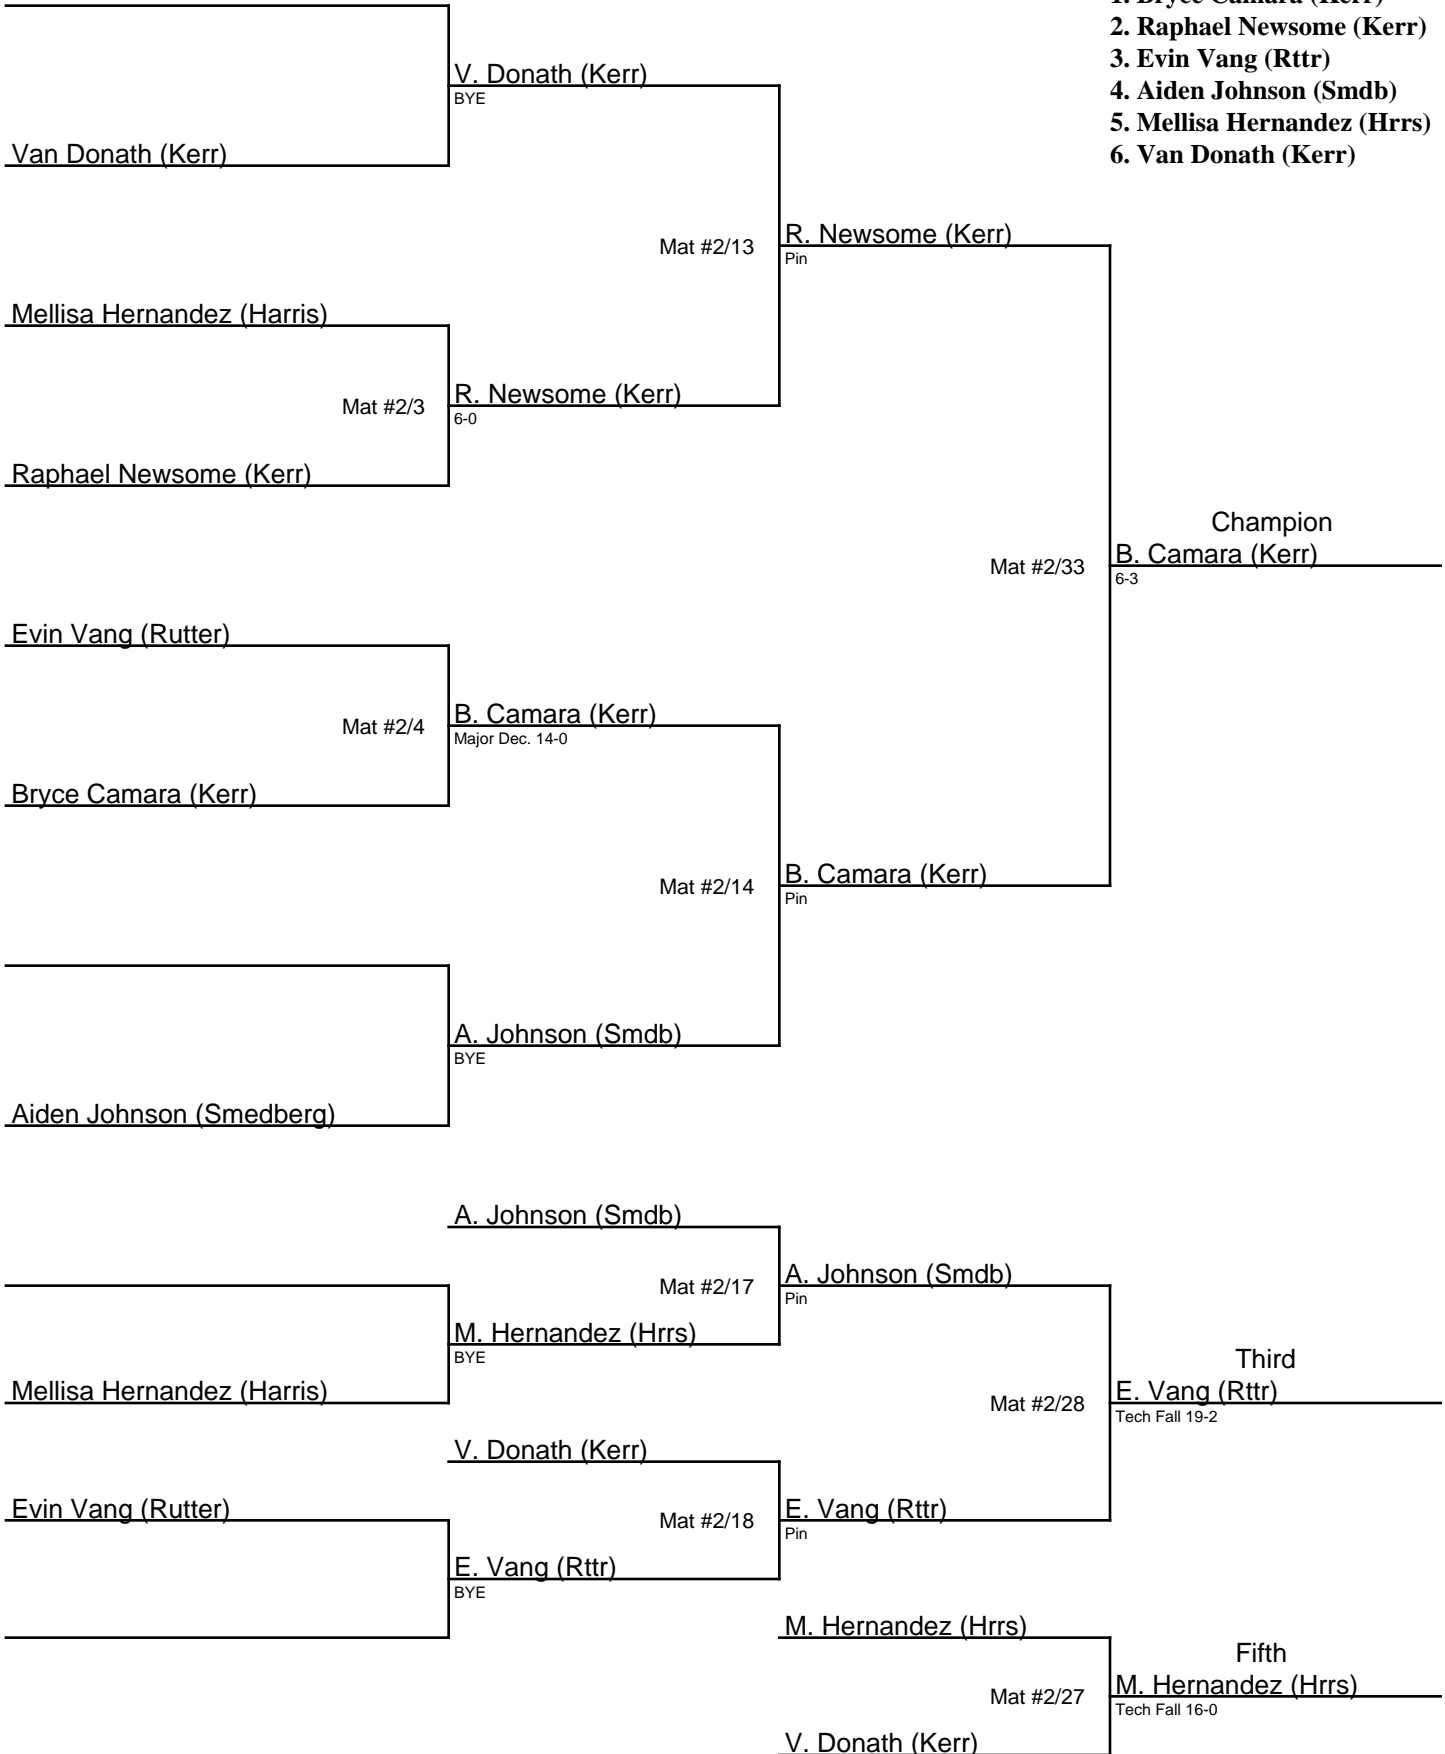

Sacramento County Area 1 Championships / 103

1. Bryce Camara (Kerr)
2. Raphael Newsome (Kerr)
3. Evin Vang (Rttr)
4. Aiden Johnson (Smdb)
5. Mellisa Hernandez (Hrrs)
6. Van Donath (Kerr)