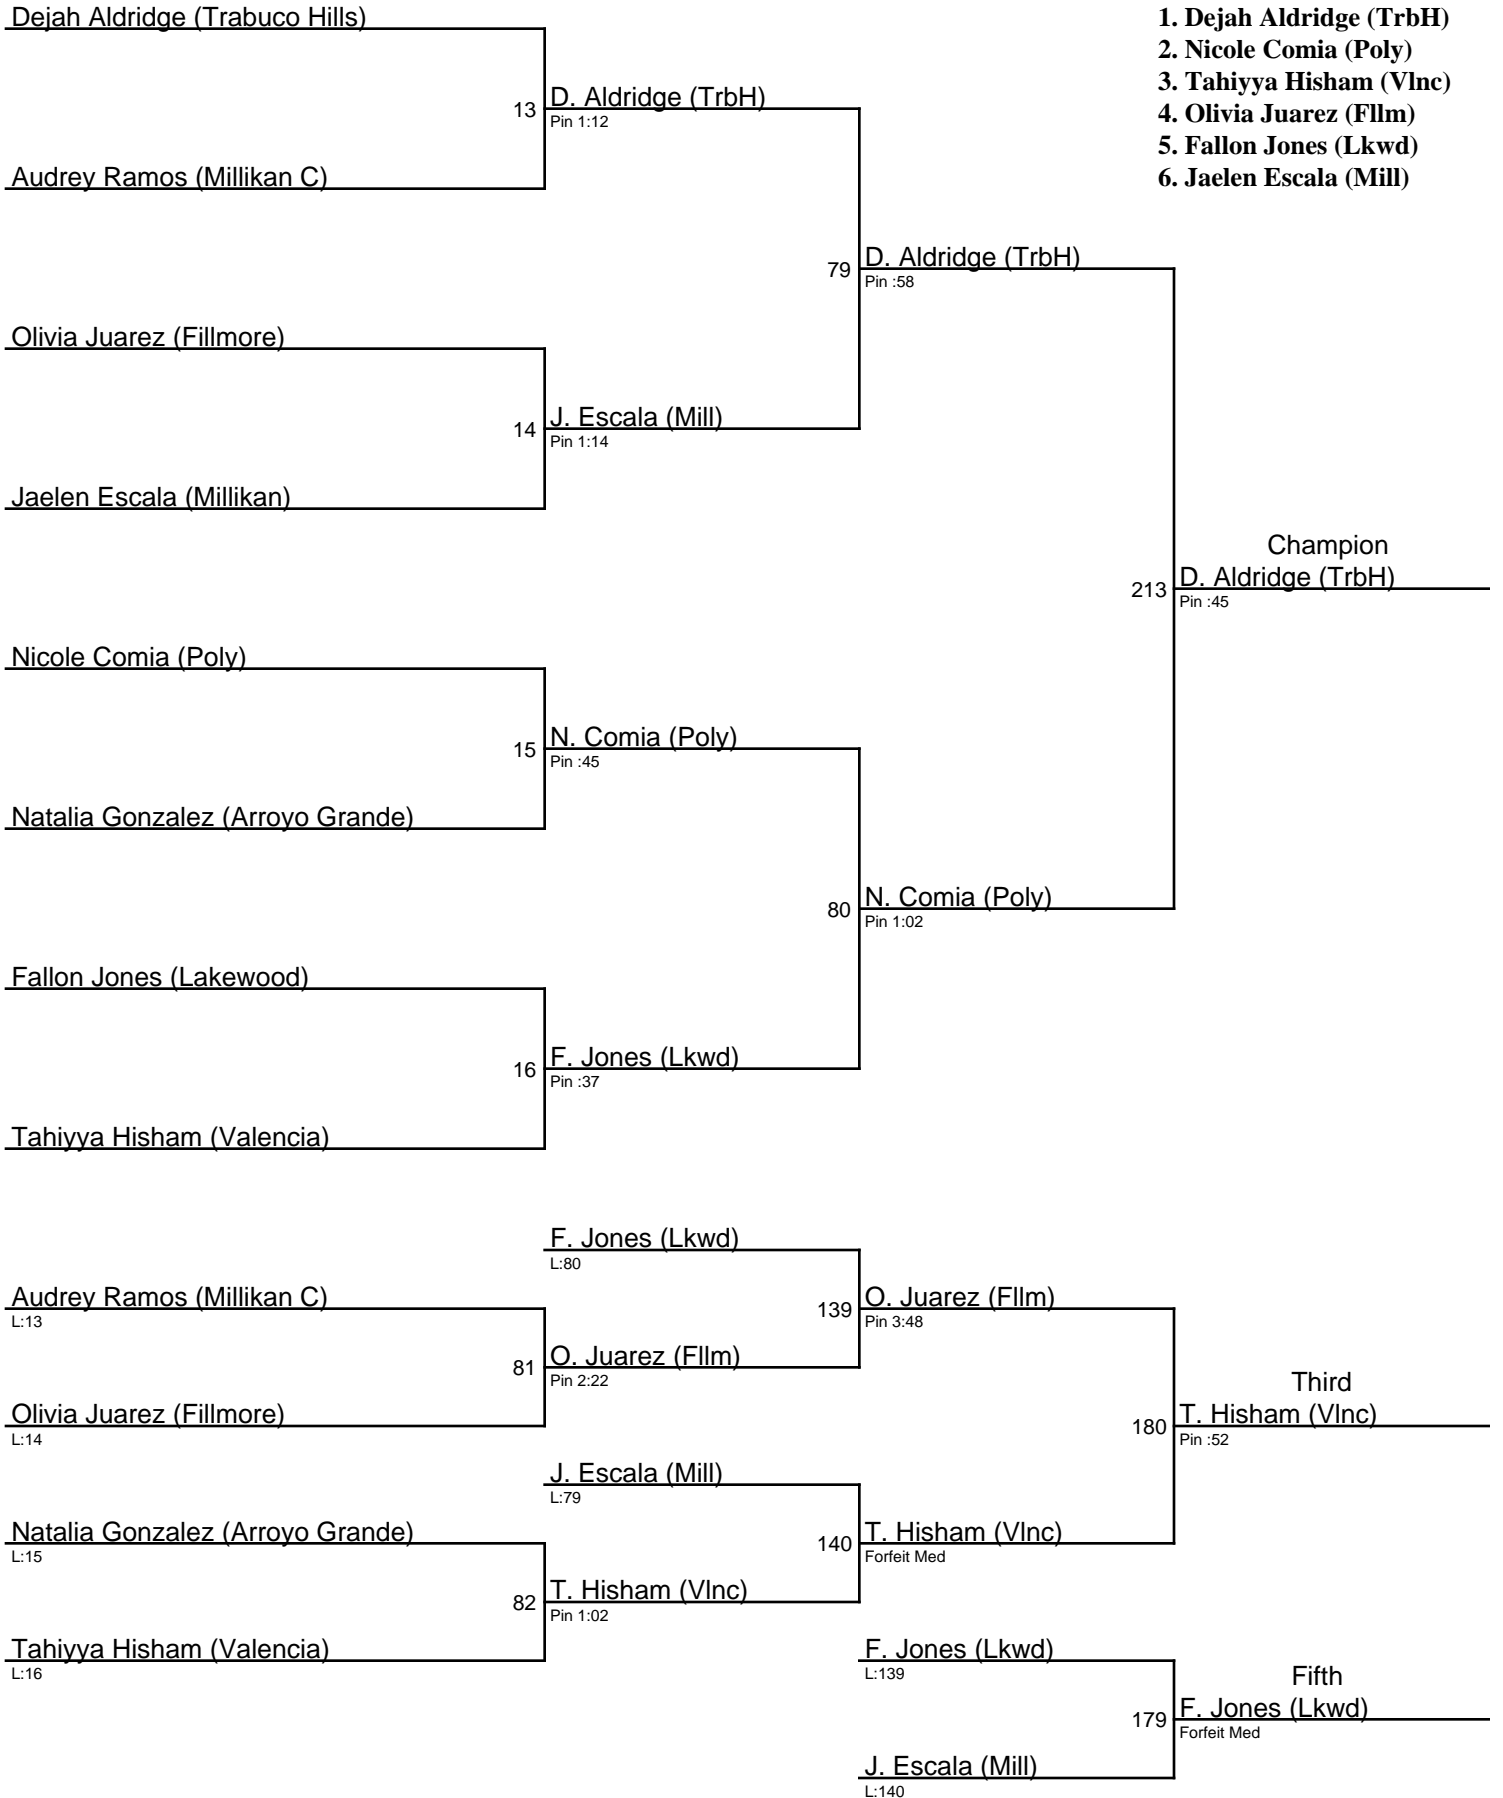

2024 Shoot for the "Muon" Memorial / 100

2024 Shoot for the "Muon" Memorial / 105

2024 Shoot for the "Muon" Memorial / 110

2024 Shoot for the "Muon" Memorial / 115

1. Lina Hernandez (SnPd)
2. Mia Rubio (RYL)
3. Daniella Angeles (Poly)
4. Naomi Bonilla (FIlm)
5. Gwen Leon (VInc)
6. Illiana Pichardo (MilB)