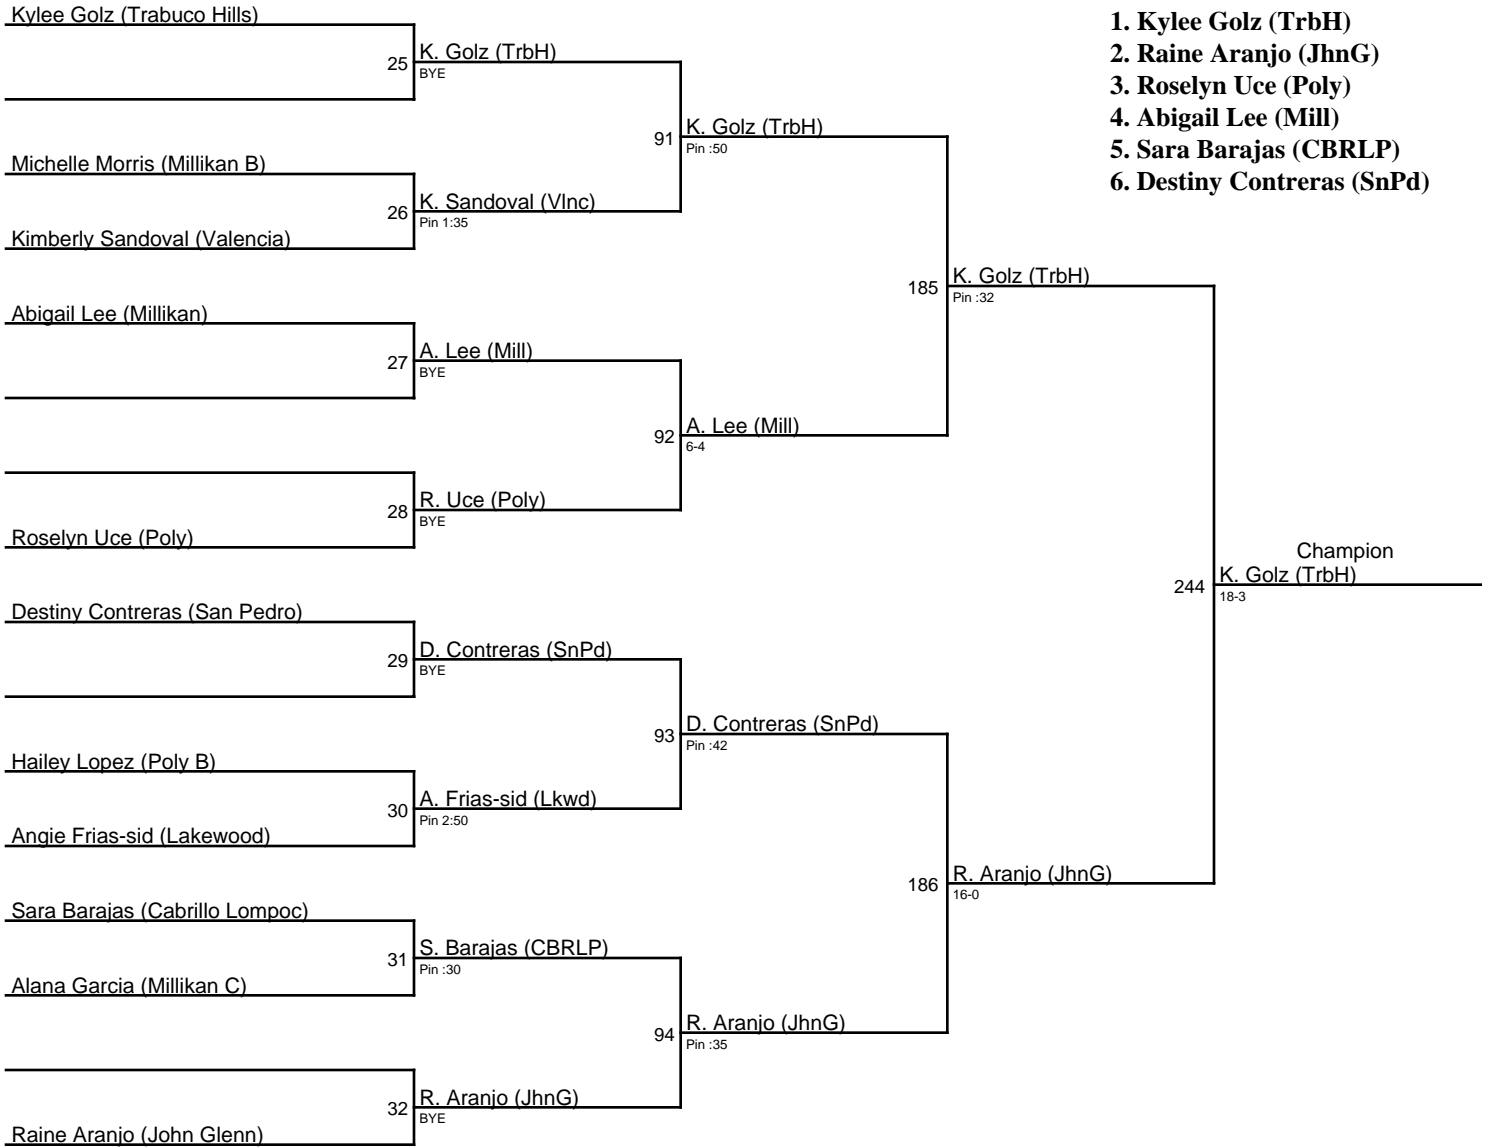

2024 Shoot for the "Muon" Memorial / 120

1. Kylee Golz (TrbH)
2. Raine Aranjio (JhnG)
3. Roselyn Uce (Poly)
4. Abigail Lee (Mill)
5. Sara Barajas (CBRLP)
6. Destiny Contreras (SnPd)