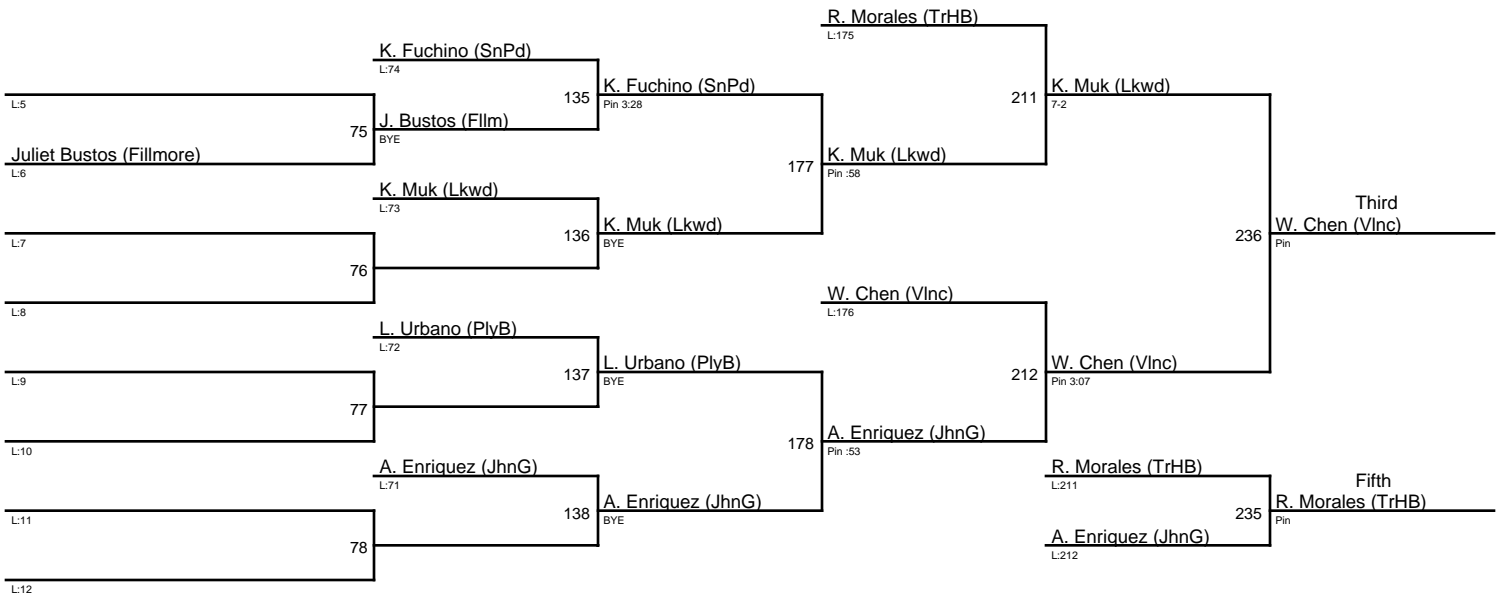

2024 Shoot for the "Muon" Memorial / 100

2024 Shoot for the "Muon" Memorial / 105

2024 Shoot for the "Muon" Memorial / 110

2024 Shoot for the "Muon" Memorial / 115

1. Lina Hernandez (SnPd)
2. Mia Rubio (RYL)
3. Daniella Angeles (Poly)
4. Naomi Bonilla (FIlm)
5. Gwen Leon (VInc)
6. Illiana Pichardo (MilB)