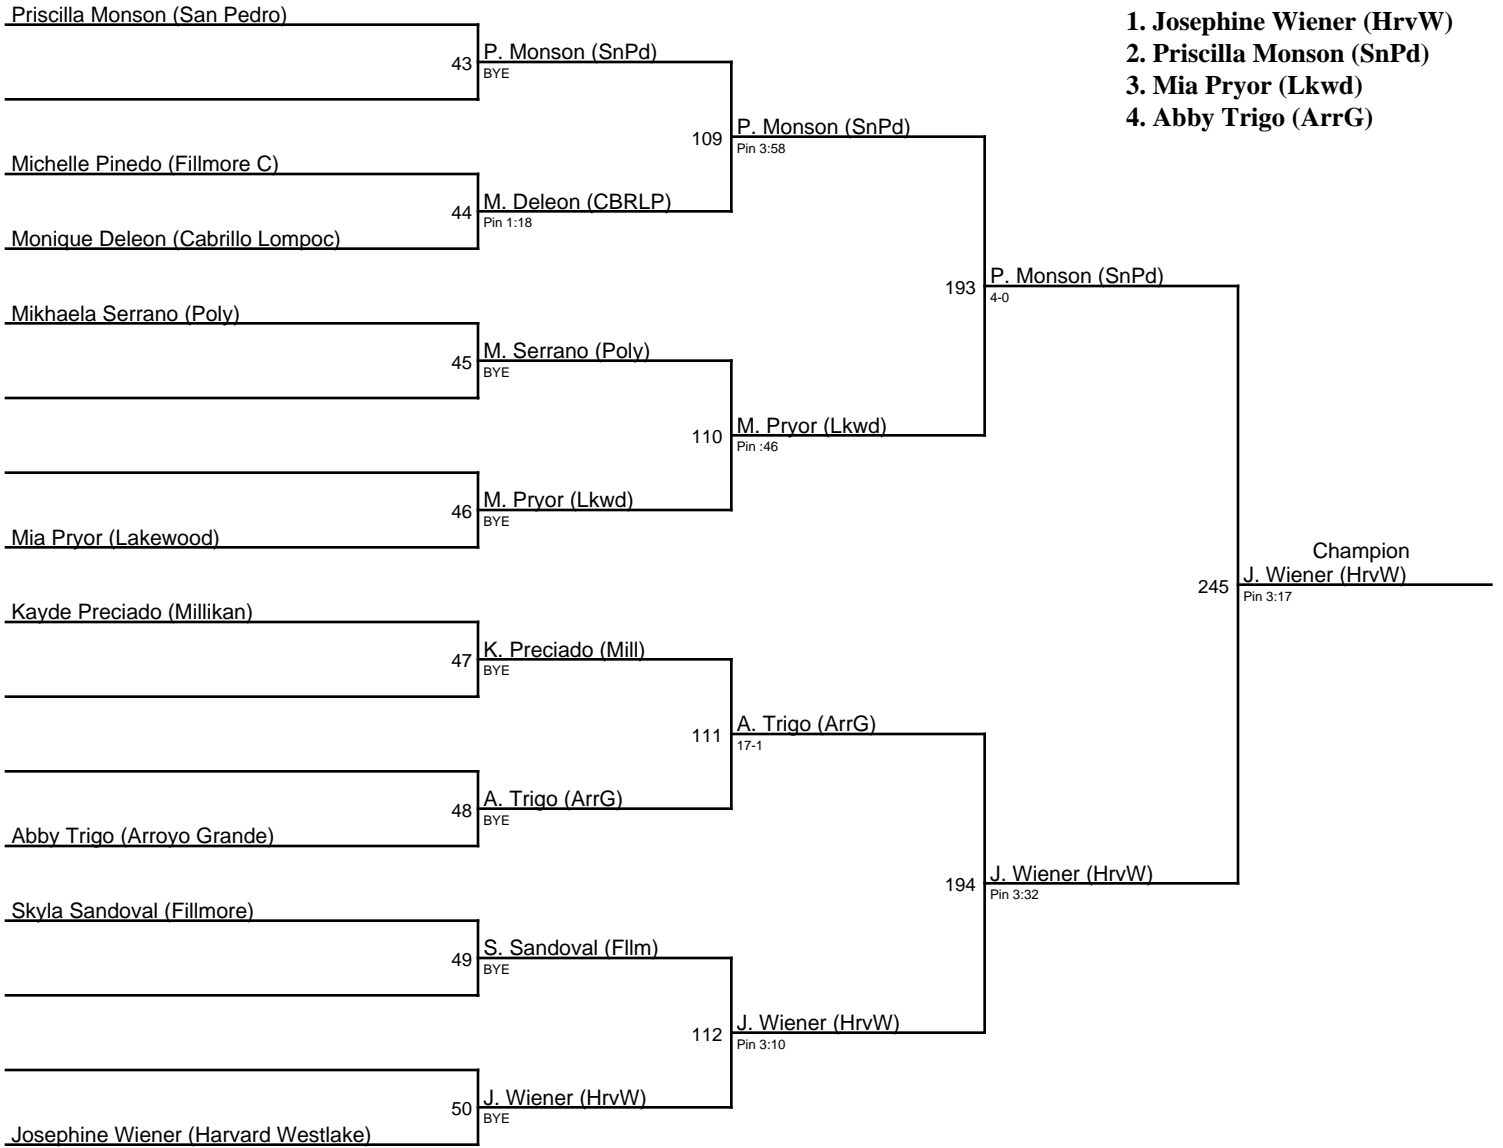

2024 Shoot for the "Muon" Memorial / 140