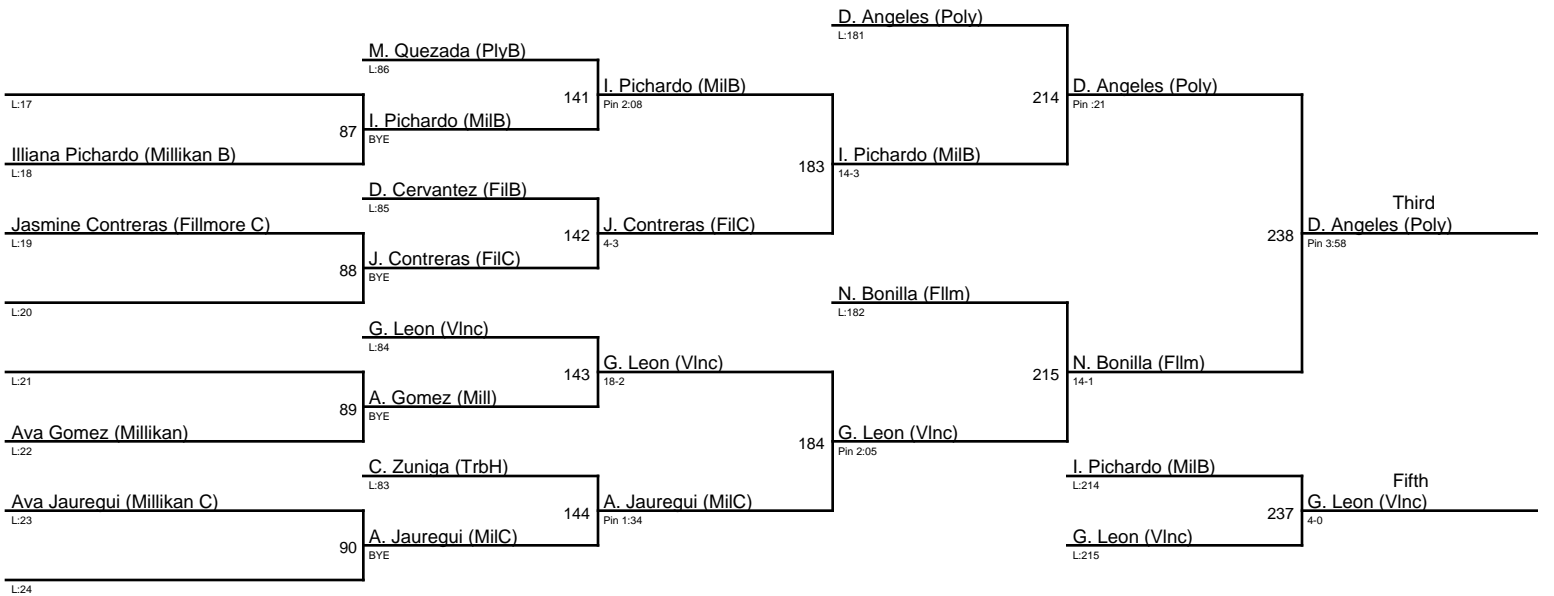

2024 Shoot for the "Muon" Memorial / 100

2024 Shoot for the "Muon" Memorial / 105

2024 Shoot for the "Muon" Memorial / 110

2024 Shoot for the "Muon" Memorial / 115

1. Lina Hernandez (SnPd)
2. Mia Rubio (RYL)
3. Daniella Angeles (Poly)
4. Naomi Bonilla (FIlm)
5. Gwen Leon (VInc)
6. Illiana Pichardo (MilB)