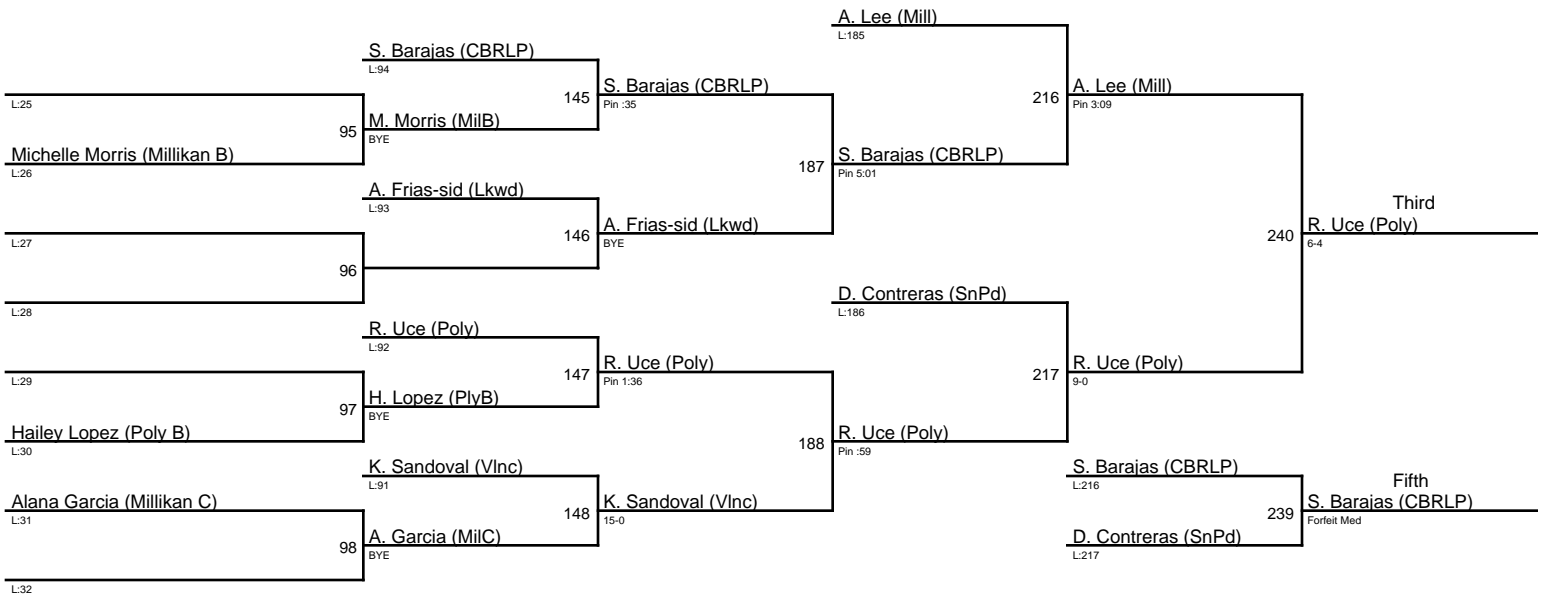

2024 Shoot for the "Muon" Memorial / 120

1. Kylee Golz (TrbH)
2. Raine Aranjio (JhnG)
3. Roselyn Uce (Poly)
4. Abigail Lee (Mill)
5. Sara Barajas (CBRLP)
6. Destiny Contreras (SnPd)