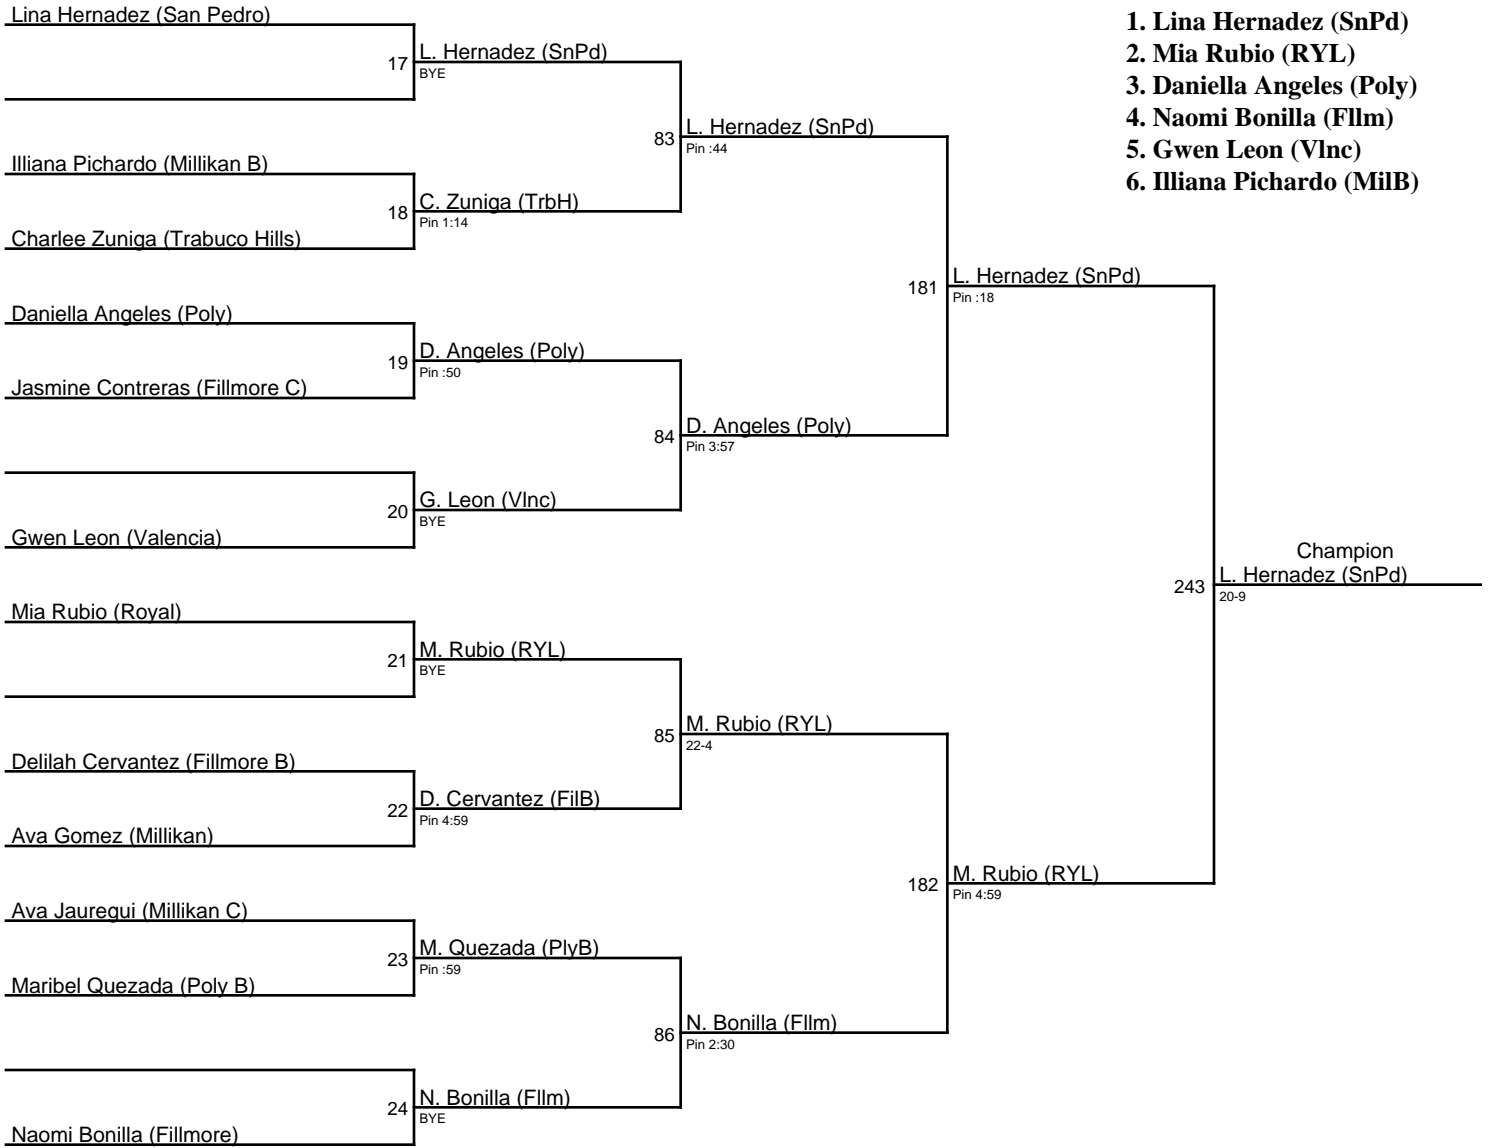

2024 Shoot for the "Muon" Memorial / 100

2024 Shoot for the "Muon" Memorial / 105

2024 Shoot for the "Muon" Memorial / 110

2024 Shoot for the "Muon" Memorial / 115

1. Lina Hernandez (SnPd)
2. Mia Rubio (RYL)
3. Daniella Angeles (Poly)
4. Naomi Bonilla (FIlm)
5. Gwen Leon (VInc)
6. Illiana Pichardo (MilB)