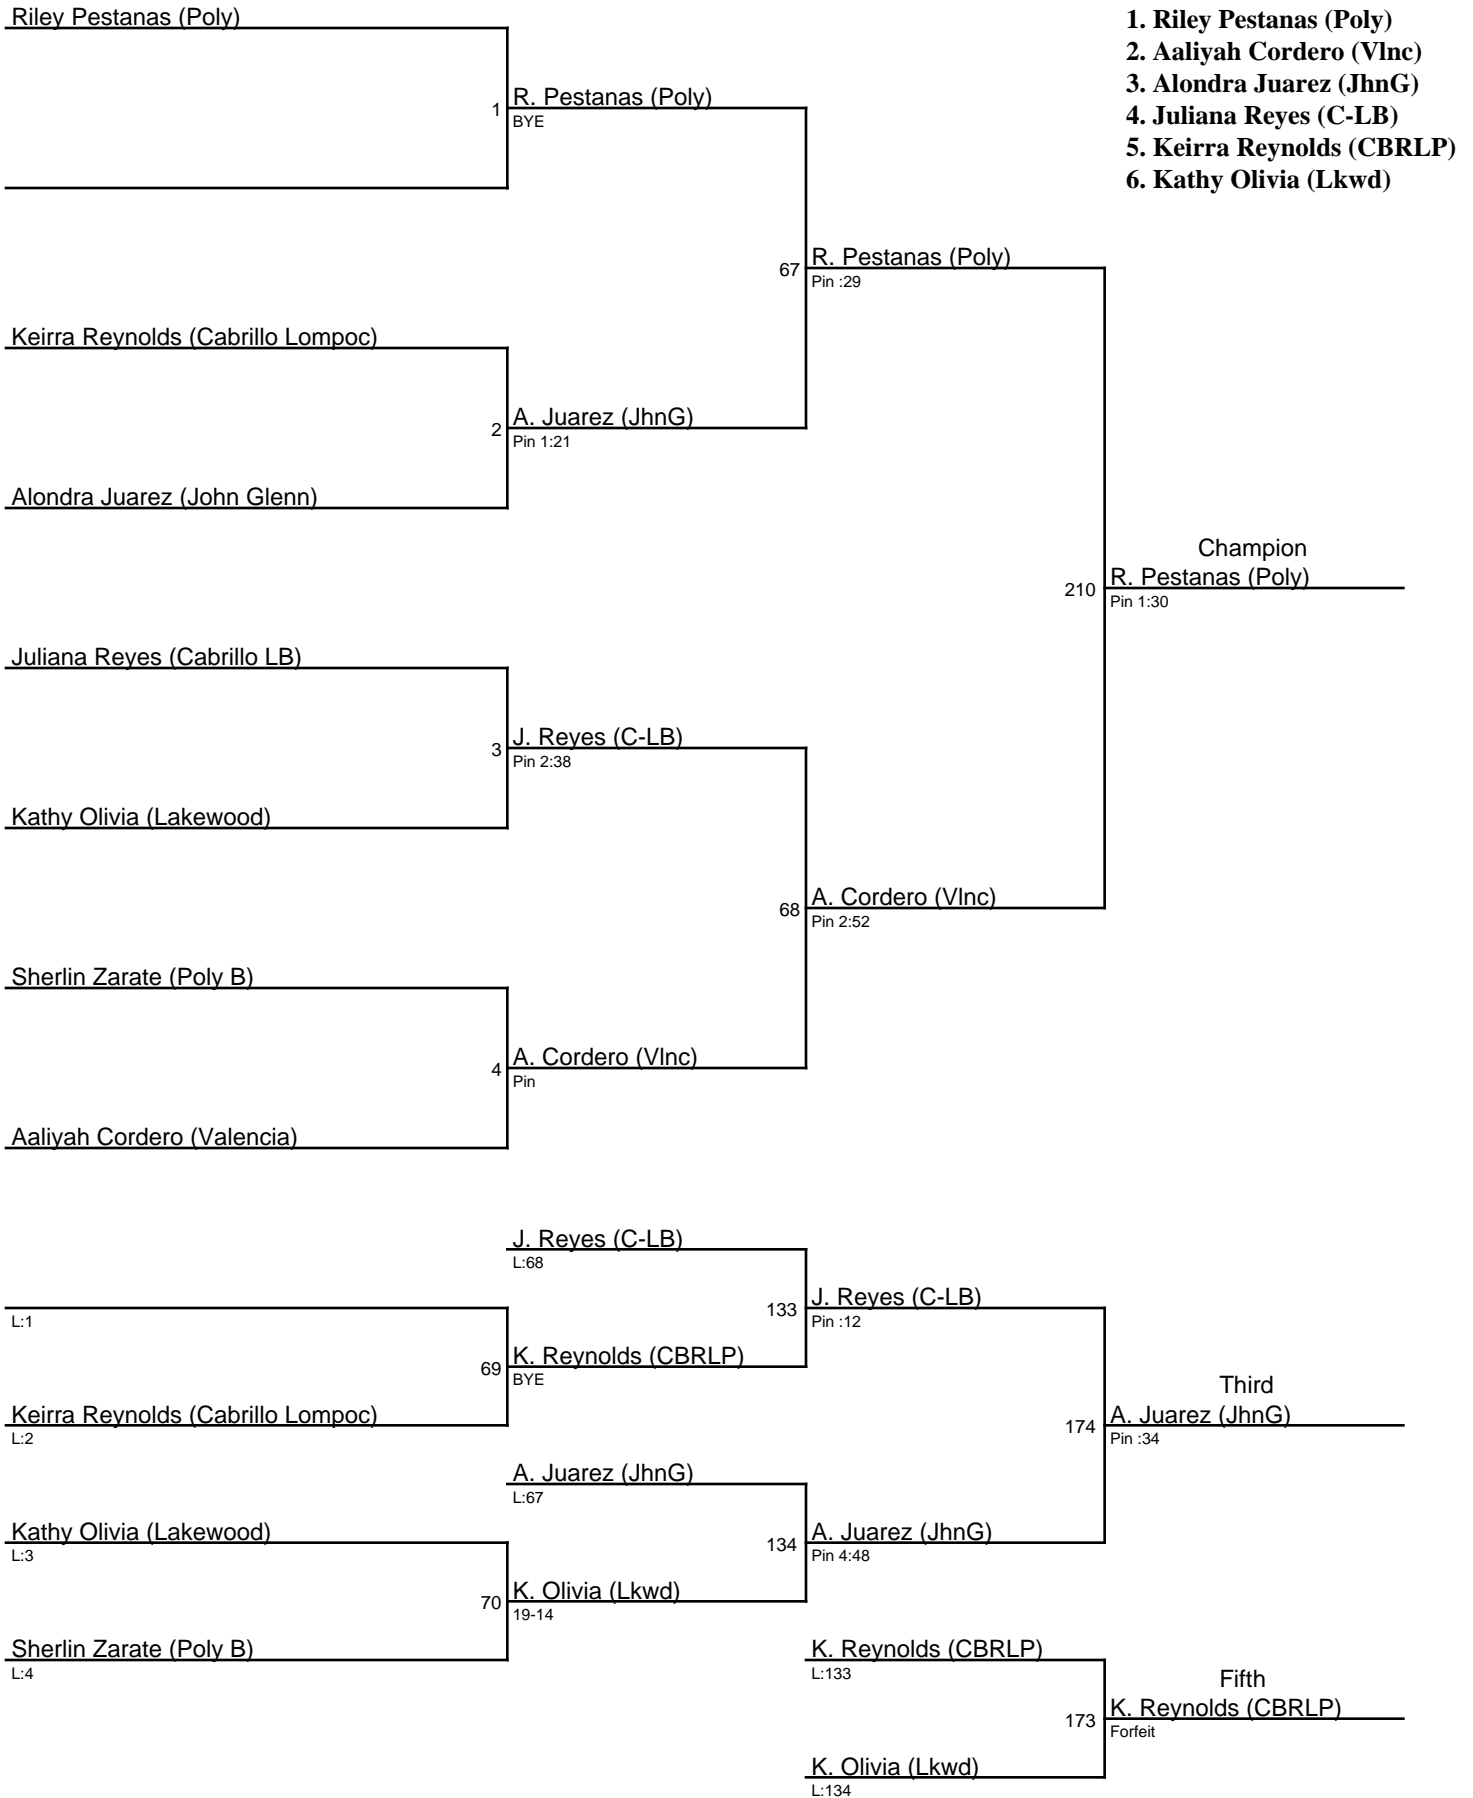

2024 Shoot for the "Muon" Memorial / 100

2024 Shoot for the "Muon" Memorial / 105

2024 Shoot for the "Muon" Memorial / 110

2024 Shoot for the "Muon" Memorial / 115

1. Lina Hernandez (SnPd)
2. Mia Rubio (RYL)
3. Daniella Angeles (Poly)
4. Naomi Bonilla (FIlm)
5. Gwen Leon (VInc)
6. Illiana Pichardo (MilB)