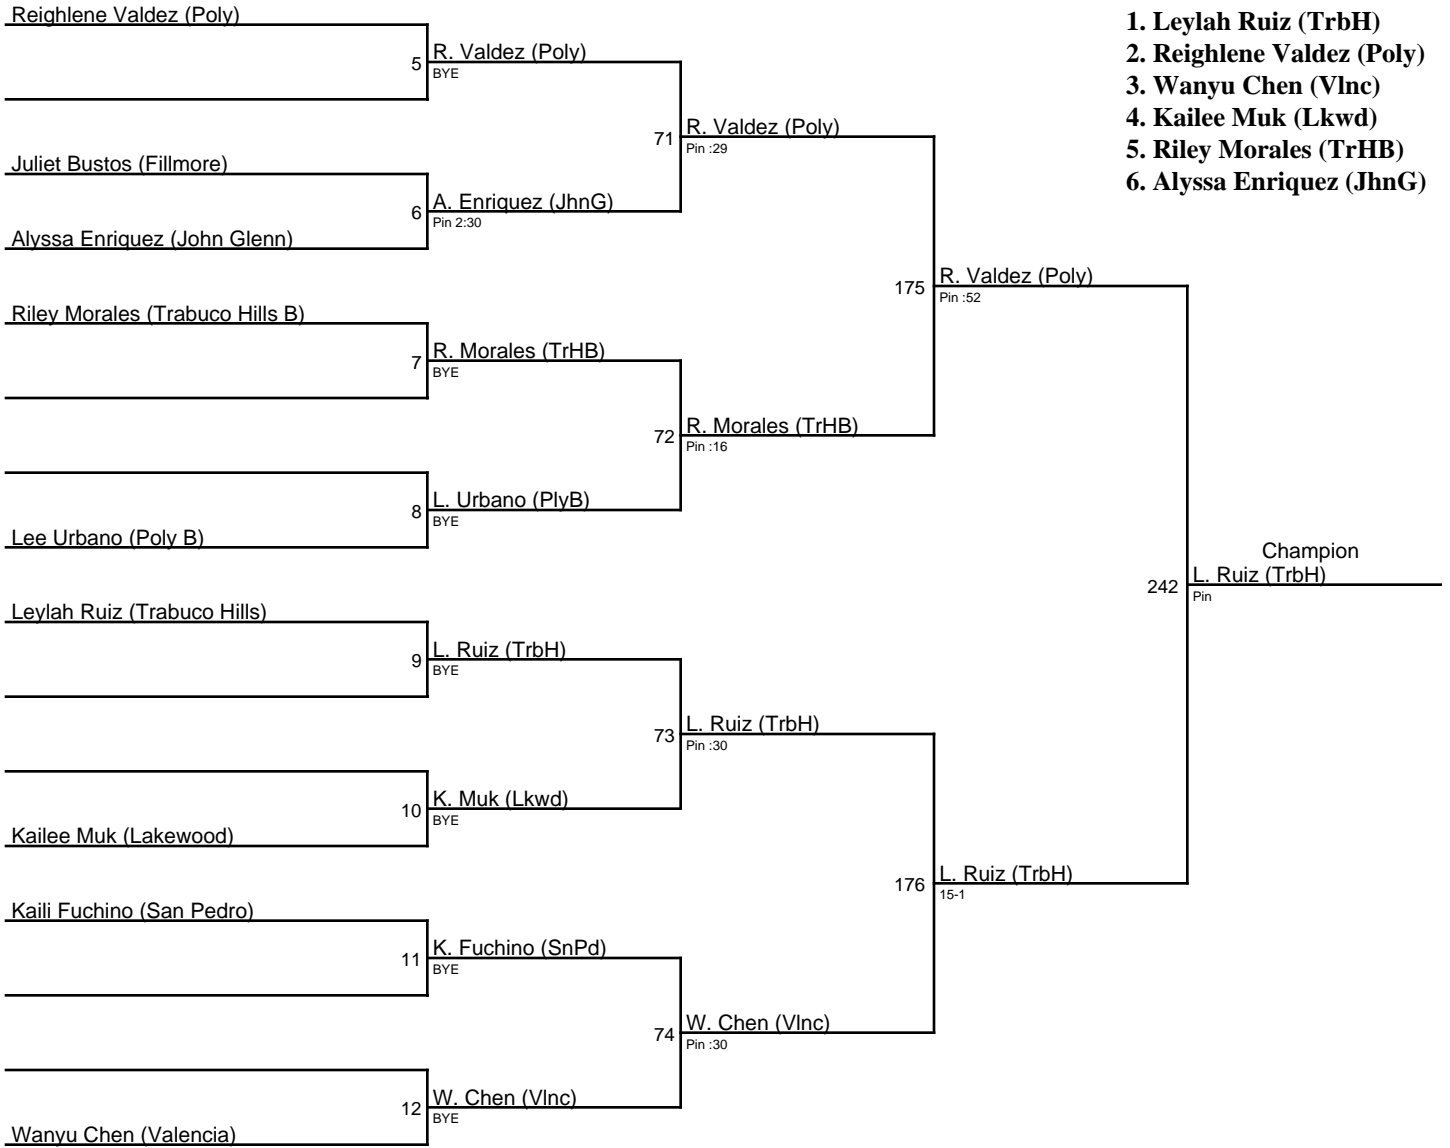

2024 Shoot for the "Muon" Memorial / 100

2024 Shoot for the "Muon" Memorial / 105

2024 Shoot for the "Muon" Memorial / 110

2024 Shoot for the "Muon" Memorial / 115

1. Lina Hernandez (SnPd)
2. Mia Rubio (RYL)
3. Daniella Angeles (Poly)
4. Naomi Bonilla (FIlm)
5. Gwen Leon (VInc)
6. Illiana Pichardo (MilB)