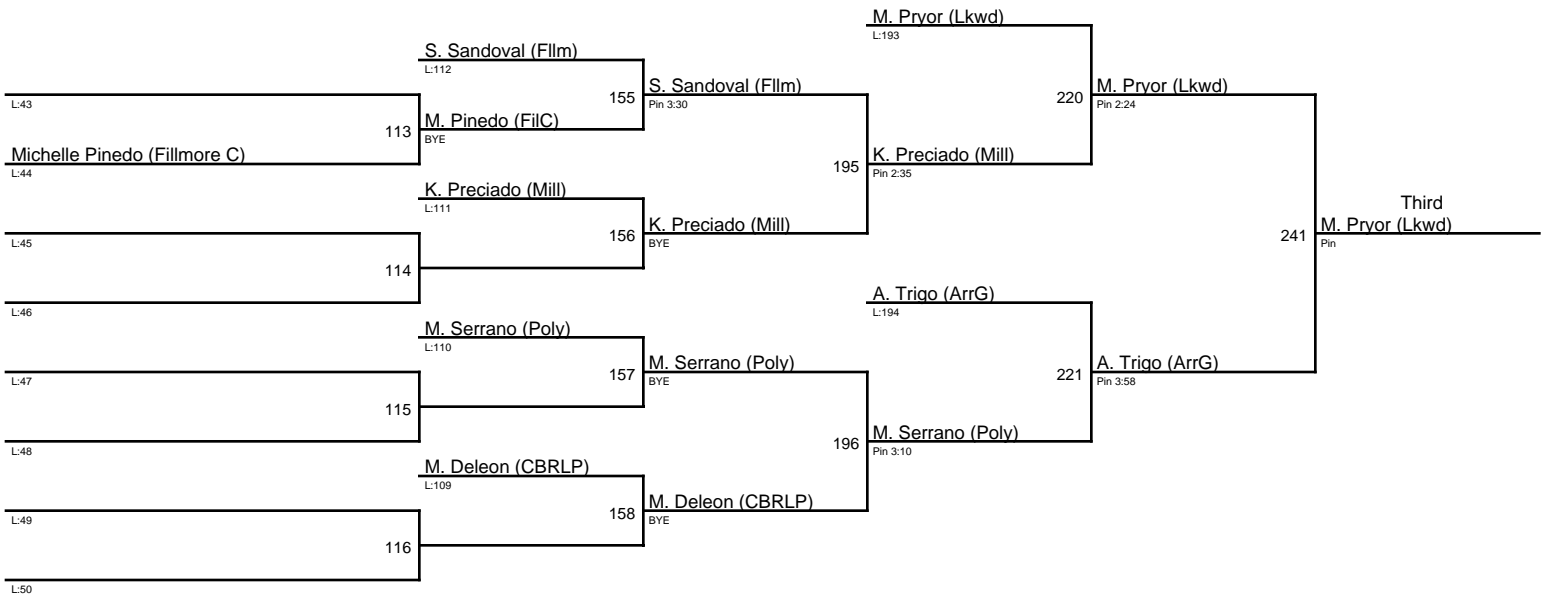

2024 Shoot for the "Muon" Memorial / 140