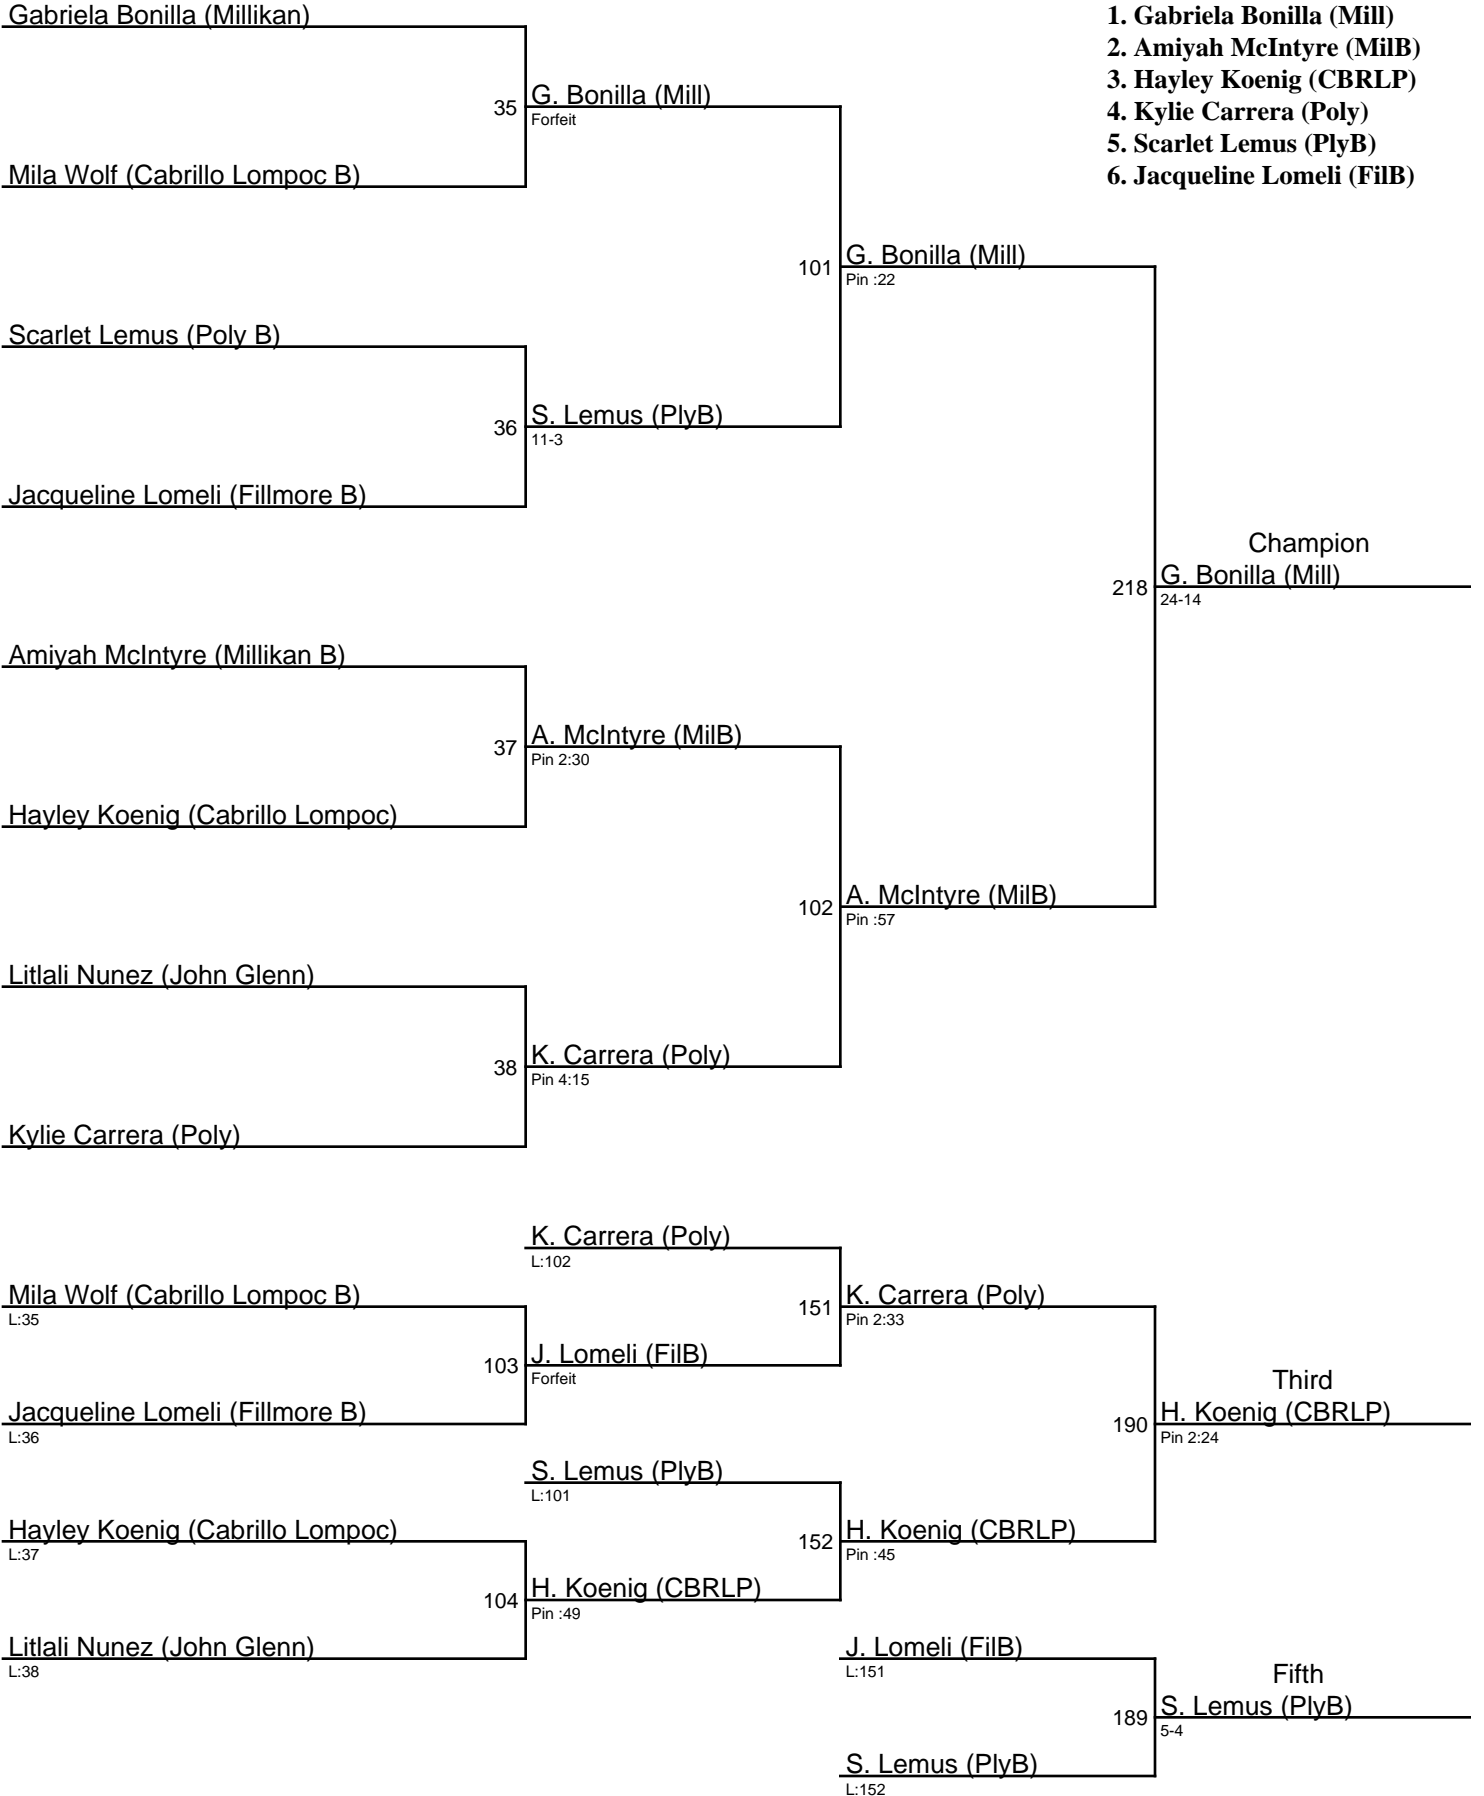

from N:34

K. Chagala (Poly)

from S:99

150 A. Martinez (Jrdn)
Pin 2:28

A. Martinez (Jrdn)

from N:100

2024 Shoot for the "Muon" Memorial / 130

- 1. Gabriela Bonilla (Mill)
- 2. Amiyah McIntyre (MilB)
- 3. Hayley Koenig (CBRLP)
- 4. Kylie Carrera (Poly)
- 5. Scarlet Lemus (PlyB)
- 6. Jacqueline Lomeli (FilB)