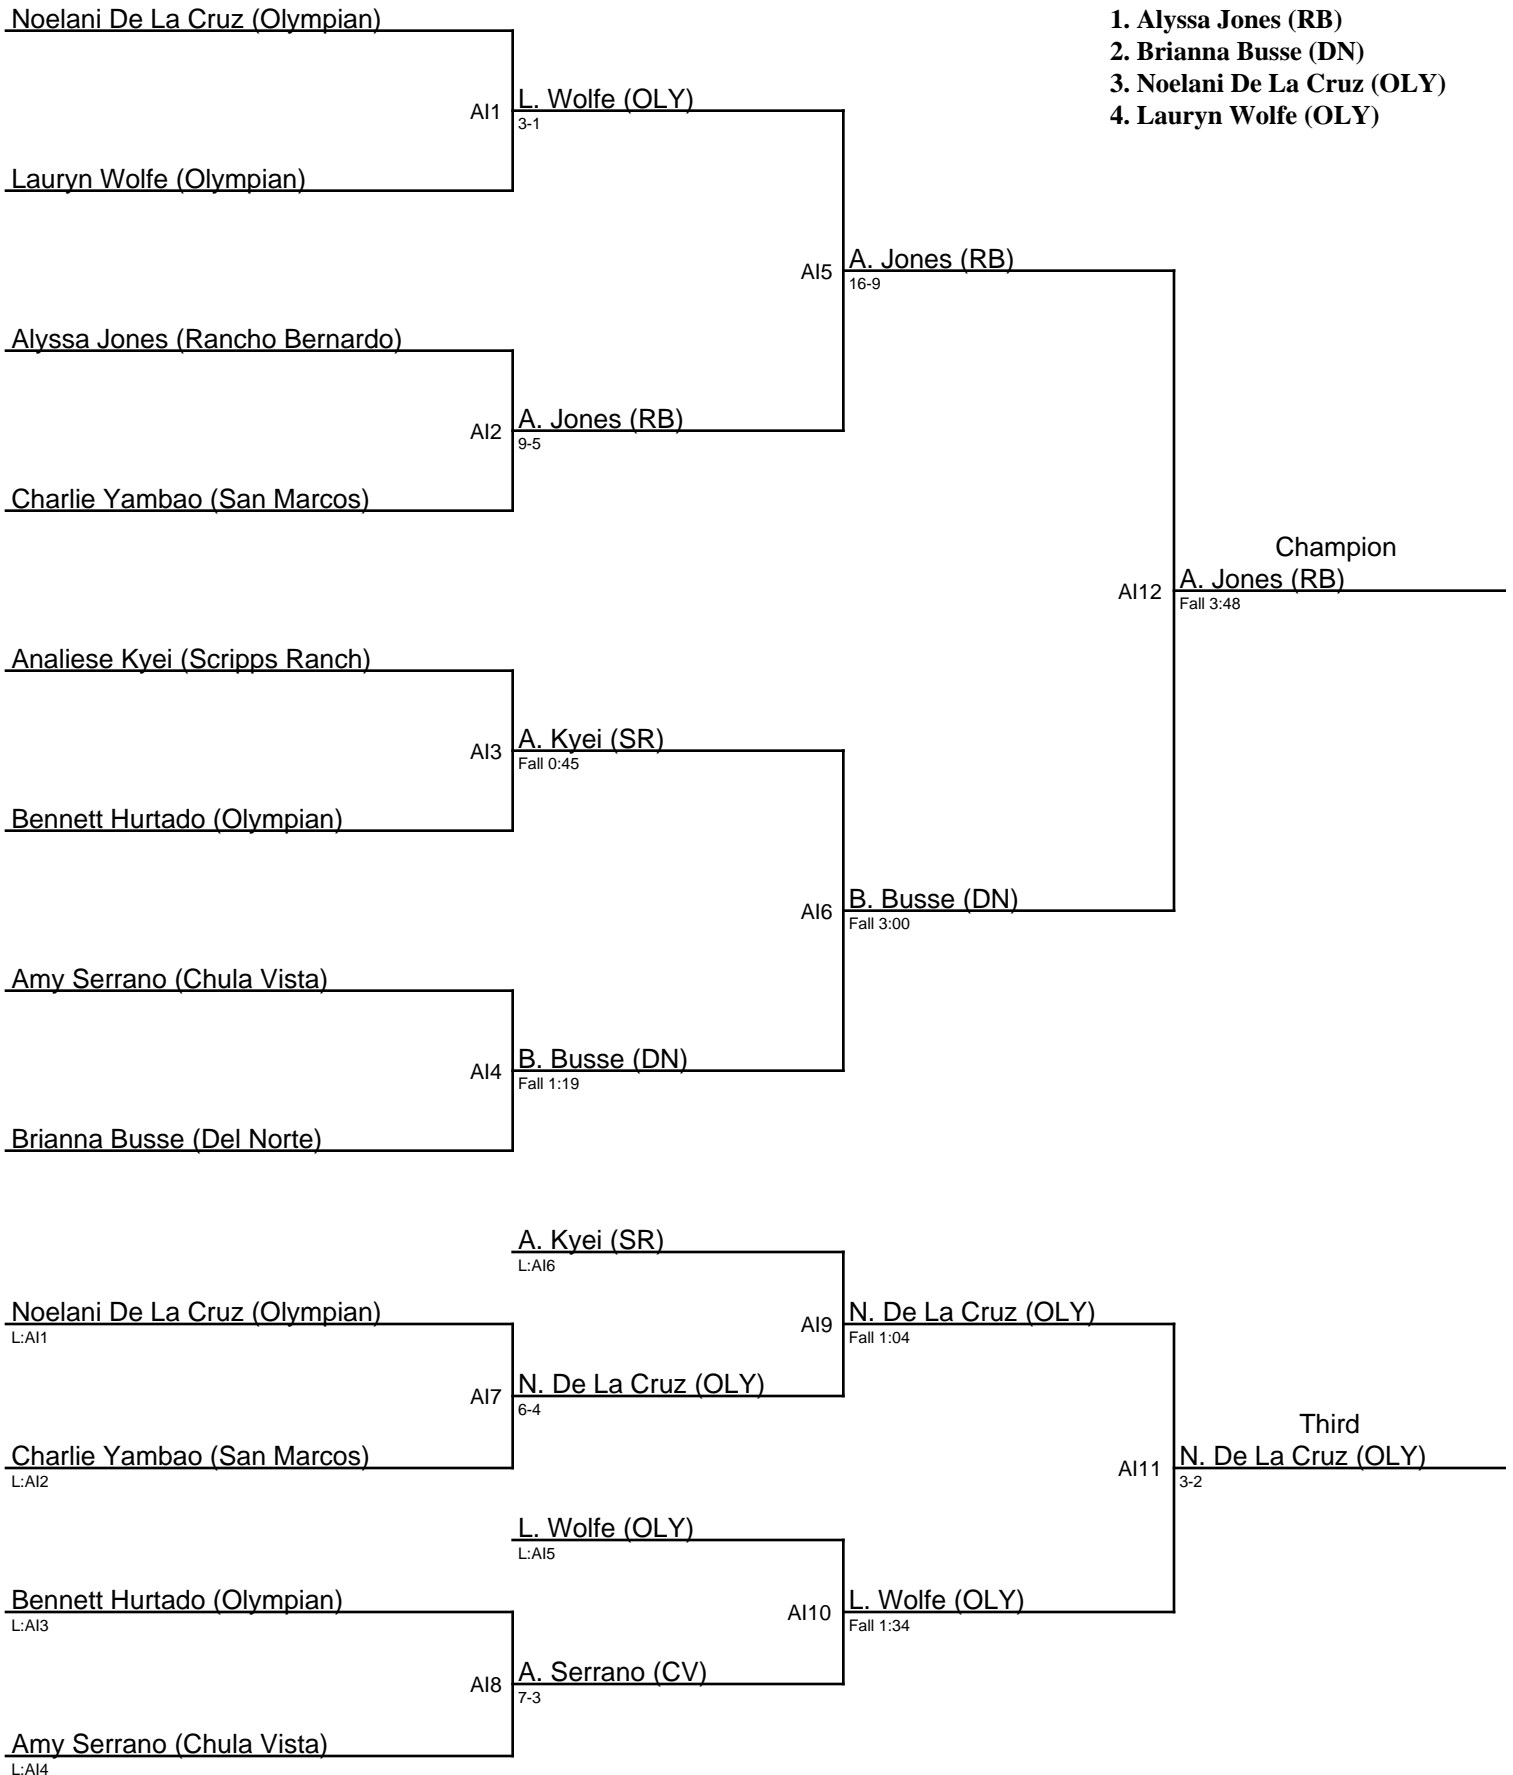

C. Sandoval (OLY)

from N:AG12

Eagles Nest Brawl Novice Tournament 12-23-21 / 128

1. Carla Flores (ESCO)
2. Kaitlyn Gonzales (MH)
3. Kassa Lake (MC)
4. Keagan Alatiw (OLY)

Eagles Nest Brawl Novice Tournament 12-23-21 / 133