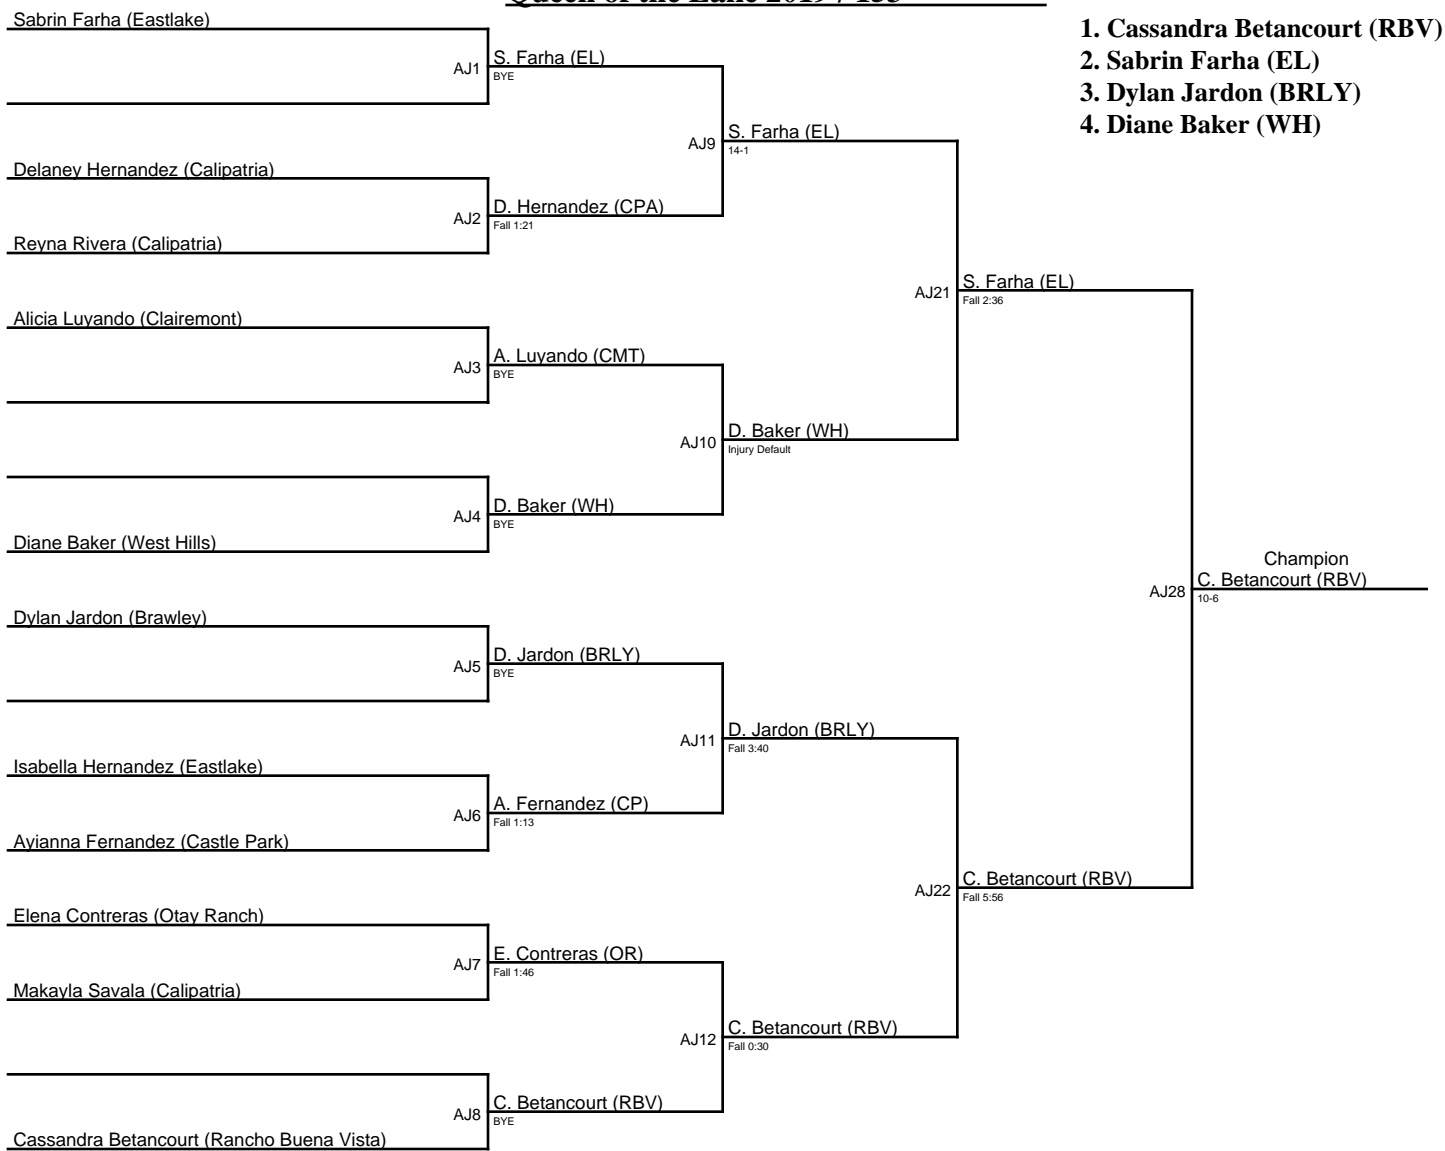

Queen of the Lake 2019 / 104

1. Carla Leon (SD)
2. Karina Juarez (OLY)
3. Julia Palma (EL)
4. Alexis Taitano (WH)

Queen of the Lake 2019 / 109

1. Luz Mercado (EL)
2. Yesenia Marin-DeGuire (OLY)
3. Alexis Espinoza (BRLY)
4. Jasela Silva (EL)

Queen of the Lake 2019 / 114

Queen of the Lake 2019 / 124

Queen of the Lake 2019 / 129

Queen of the Lake 2019 / 134

Queen of the Lake 2019 / 140

1. Phonisha Pruitt (LCN)
2. Rana Willink (PL)
3. Leilai Pompa (MTG)
4. Alexes Perez (BRLY)

Queen of the Lake 2019 / 146

1. Jayden Jardon (BRLY)
2. Ariana Negrete (CP)
3. Andrea Orosco (StC)
4. Amanda Edwards (SRA)

Queen of the Lake 2019 / 153

1. Cassandra Betancourt (RBV)
2. Sabrin Farha (EL)
3. Dylan Jardon (BRLY)
4. Diane Baker (WH)