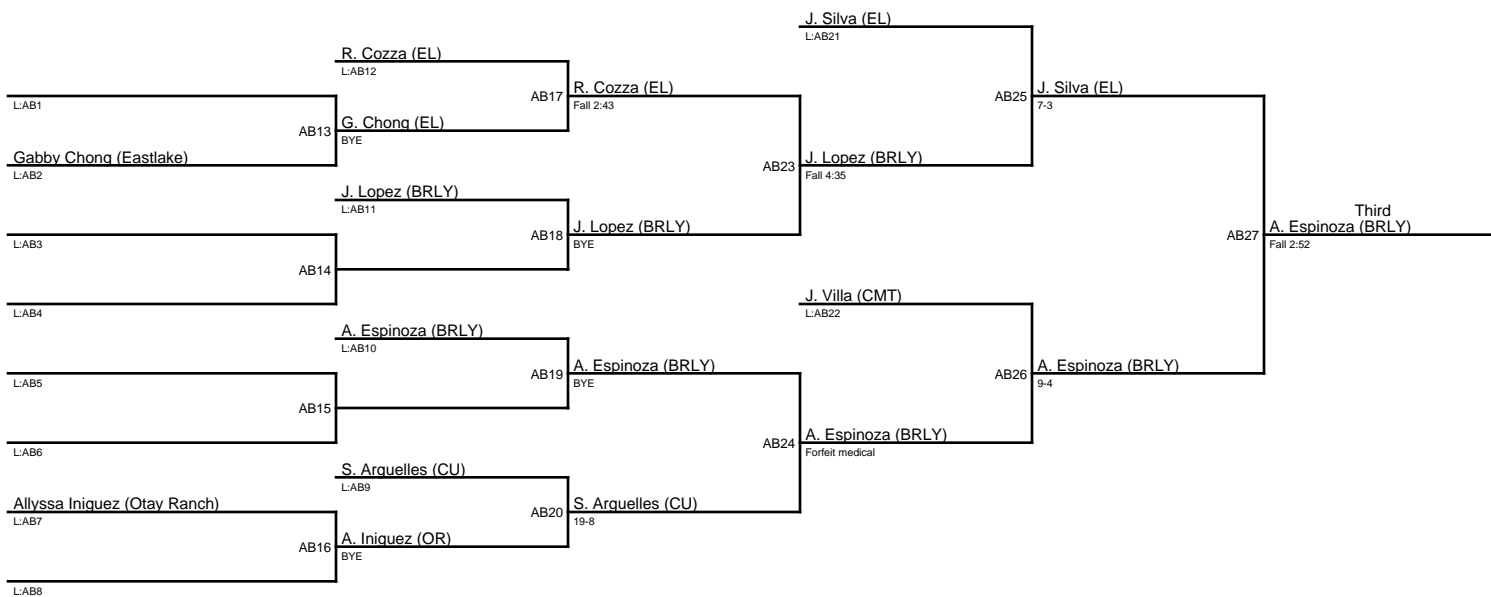

Queen of the Lake 2019 / 104

1. Carla Leon (SD)
2. Karina Juarez (OLY)
3. Julia Palma (EL)
4. Alexis Taitano (WH)

Queen of the Lake 2019 / 109

1. Luz Mercado (EL)
2. Yesenia Marin-DeGuire (OLY)
3. Alexis Espinoza (BRLY)
4. Jasela Silva (EL)

Queen of the Lake 2019 / 114

Queen of the Lake 2019 / 124

Queen of the Lake 2019 / 129

Queen of the Lake 2019 / 134

Queen of the Lake 2019 / 140

1. Phonisha Pruitt (LCN)
2. Rana Willink (PL)
3. Leilai Pompa (MTG)
4. Alexes Perez (BRLY)

Queen of the Lake 2019 / 146

1. Jayden Jardon (BRLY)
2. Ariana Negrete (CP)
3. Andrea Orosco (StC)
4. Amanda Edwards (SRA)

Queen of the Lake 2019 / 153

1. Cassandra Betancourt (RBV)
2. Sabrin Farha (EL)
3. Dylan Jardon (BRLY)
4. Diane Baker (WH)