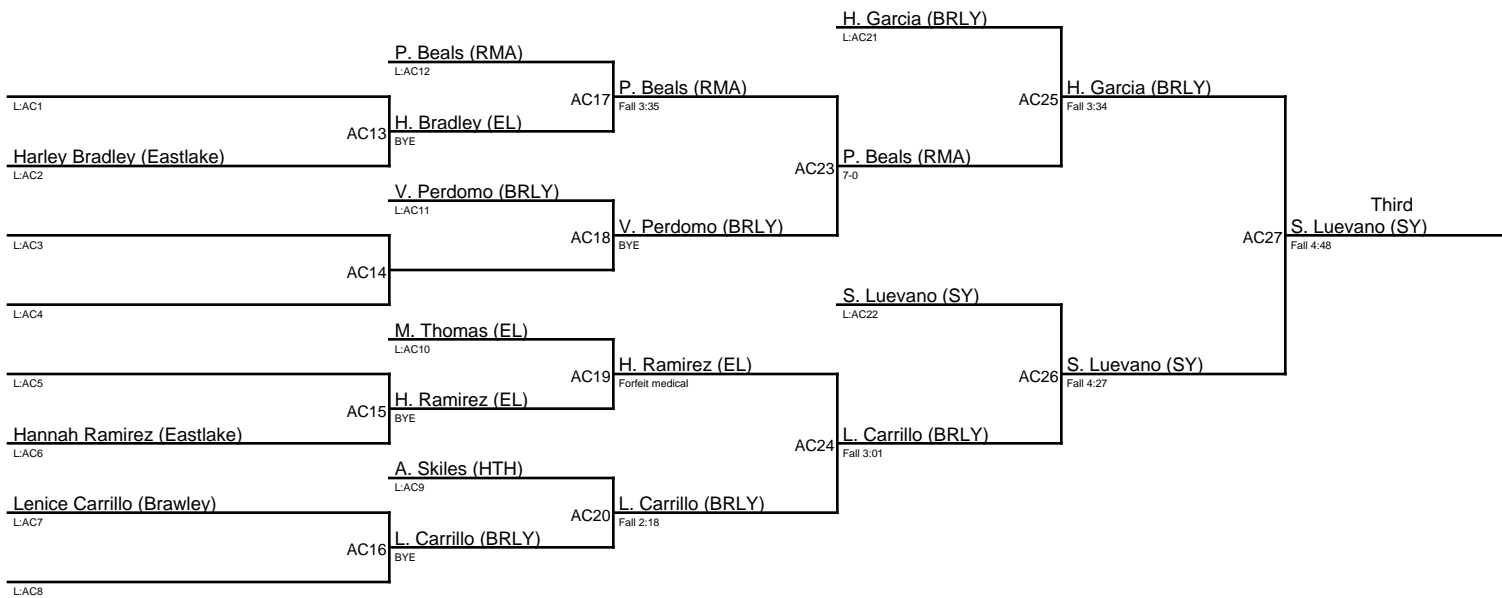

Queen of the Lake 2019 / 104

1. Carla Leon (SD)
2. Karina Juarez (OLY)
3. Julia Palma (EL)
4. Alexis Taitano (WH)

Queen of the Lake 2019 / 109

1. Luz Mercado (EL)
2. Yesenia Marin-DeGuire (OLY)
3. Alexis Espinoza (BRLY)
4. Jasela Silva (EL)

Queen of the Lake 2019 / 114

Queen of the Lake 2019 / 124

Queen of the Lake 2019 / 129

Queen of the Lake 2019 / 134

Queen of the Lake 2019 / 140

1. Phonisha Pruitt (LCN)
2. Rana Willink (PL)
3. Leilai Pompa (MTG)
4. Alexes Perez (BRLY)

Queen of the Lake 2019 / 146

1. Jayden Jardon (BRLY)
2. Ariana Negrete (CP)
3. Andrea Orosco (StC)
4. Amanda Edwards (SRA)

Queen of the Lake 2019 / 153

1. Cassandra Betancourt (RBV)
2. Sabrin Farha (EL)
3. Dylan Jardon (BRLY)
4. Diane Baker (WH)

Queen of the Lake 2019 / 173

Miricle Barra (Brawley)

AL1
Chlor Rabe (Central Union)

M. Barra (BRLY)
Fall 2:08

1. Miricle Barra (BRLY)
2. Jasmin Ballesteros (MTG)
3. Chlor Rabe (CU)
4. Adriana Petkova (CMT)