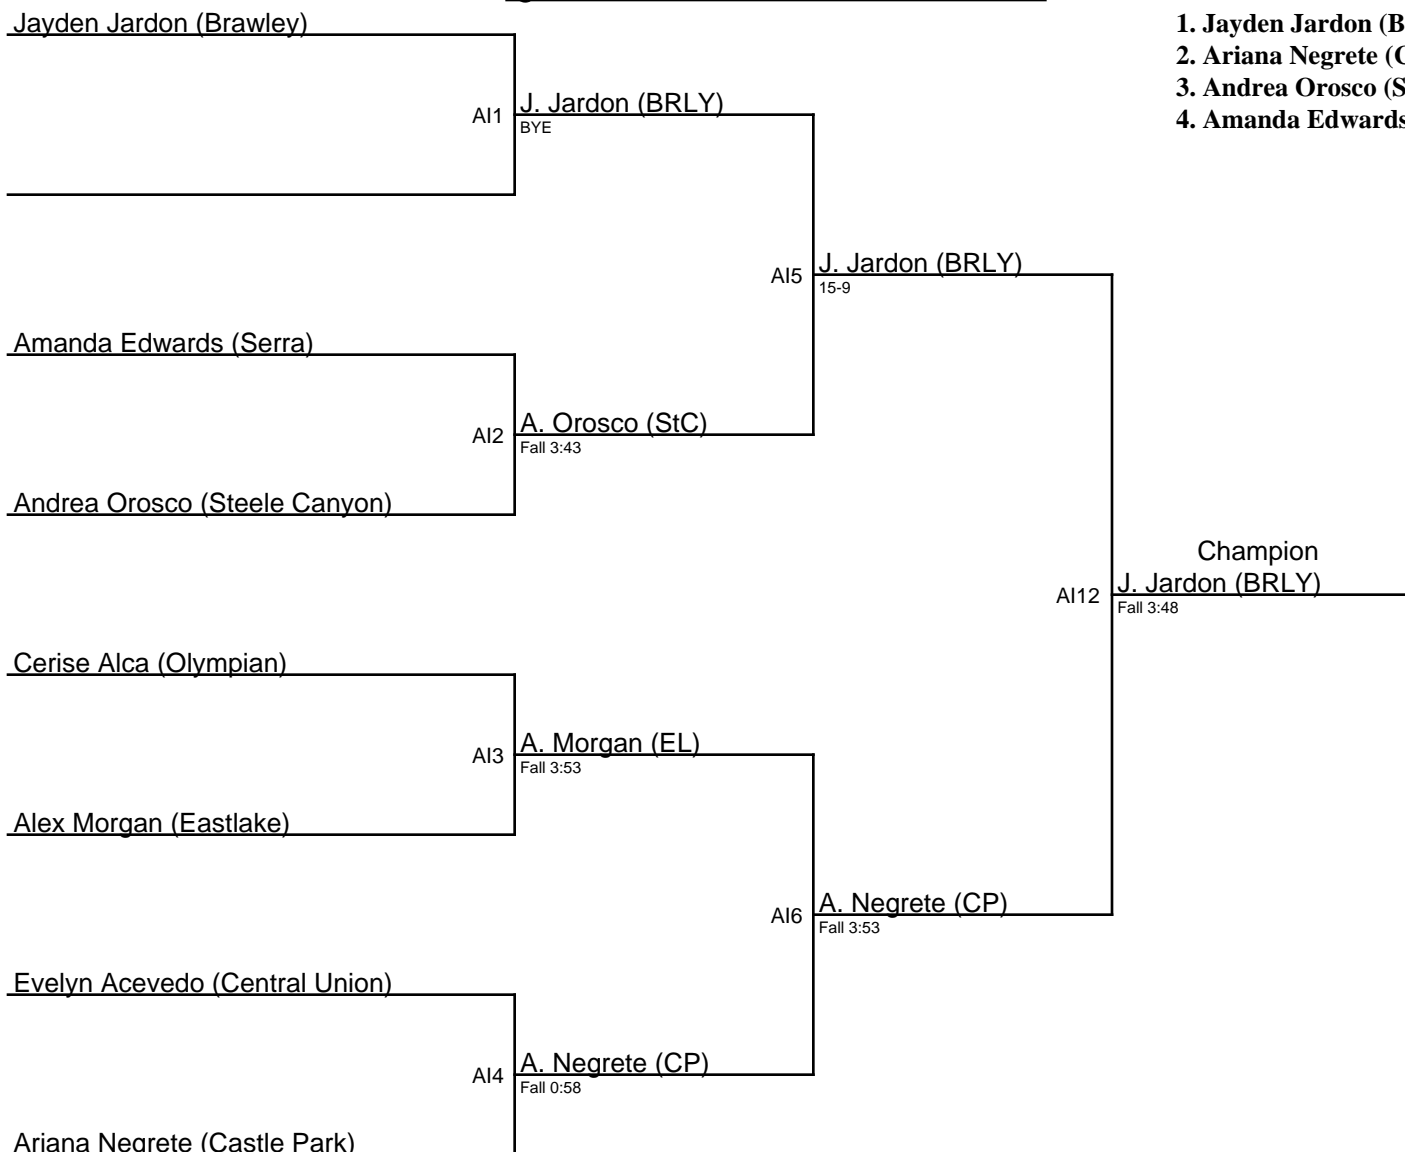

Queen of the Lake 2019 / 104

1. Carla Leon (SD)
2. Karina Juarez (OLY)
3. Julia Palma (EL)
4. Alexis Taitano (WH)

Queen of the Lake 2019 / 109

1. Luz Mercado (EL)
2. Yesenia Marin-DeGuire (OLY)
3. Alexis Espinoza (BRLY)
4. Jasela Silva (EL)

Queen of the Lake 2019 / 114

Queen of the Lake 2019 / 124

Queen of the Lake 2019 / 129

Queen of the Lake 2019 / 134

Queen of the Lake 2019 / 140

1. Phonisha Pruitt (LCN)
2. Rana Willink (PL)
3. Leilai Pompa (MTG)
4. Alexes Perez (BRLY)

Queen of the Lake 2019 / 146

1. Jayden Jardon (BRLY)
2. Ariana Negrete (CP)
3. Andrea Orosco (StC)
4. Amanda Edwards (SRA)

Queen of the Lake 2019 / 153

1. Cassandra Betancourt (RBV)
2. Sabrin Farha (EL)
3. Dylan Jardon (BRLY)
4. Diane Baker (WH)

Queen of the Lake 2019 / 173

Miricle Barra (Brawley)

AL1
Chlor Rabe (Central Union)

M. Barra (BRLY)
Fall 2:08

1. Miricle Barra (BRLY)
2. Jasmin Ballesteros (MTG)
3. Chlor Rabe (CU)
4. Adriana Petkova (CMT)