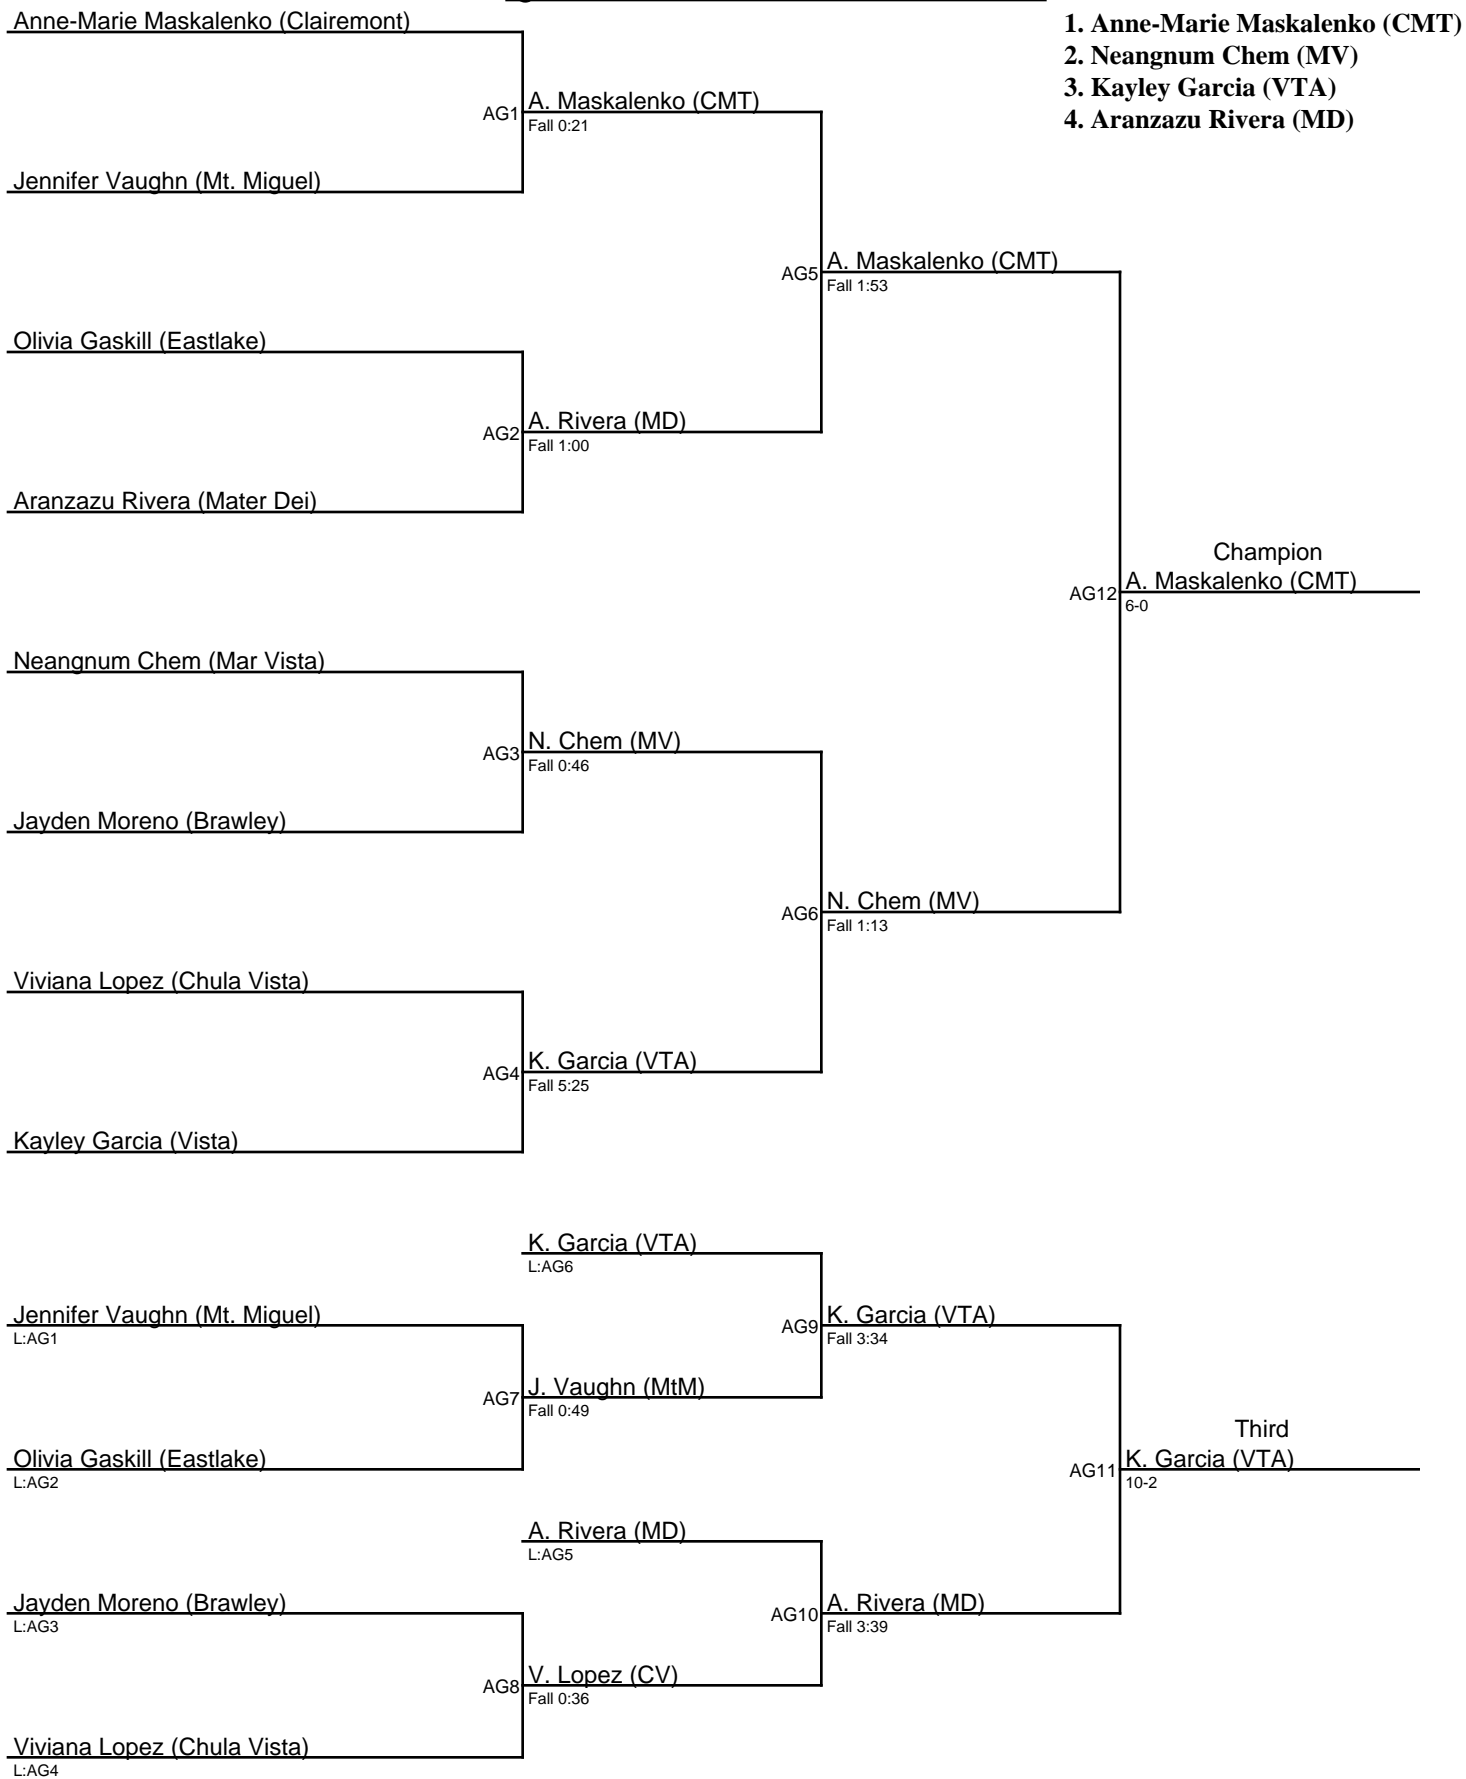

Queen of the Lake 2019 / 104

1. Carla Leon (SD)
2. Karina Juarez (OLY)
3. Julia Palma (EL)
4. Alexis Taitano (WH)

Queen of the Lake 2019 / 109

1. Luz Mercado (EL)
2. Yesenia Marin-DeGuire (OLY)
3. Alexis Espinoza (BRLY)
4. Jasela Silva (EL)

Queen of the Lake 2019 / 114

Queen of the Lake 2019 / 124

Queen of the Lake 2019 / 129

Queen of the Lake 2019 / 134

Queen of the Lake 2019 / 140

1. Phonisha Pruitt (LCN)
2. Rana Willink (PL)
3. Leilai Pompa (MTG)
4. Alexes Perez (BRLY)

Queen of the Lake 2019 / 146

1. Jayden Jardon (BRLY)
2. Ariana Negrete (CP)
3. Andrea Orosco (StC)
4. Amanda Edwards (SRA)

Queen of the Lake 2019 / 153

1. Cassandra Betancourt (RBV)
2. Sabrin Farha (EL)
3. Dylan Jardon (BRLY)
4. Diane Baker (WH)

Queen of the Lake 2019 / 173

Miricle Barra (Brawley)

AL1
Chlor Rabe (Central Union)

M. Barra (BRLY)
Fall 2:08

1. Miricle Barra (BRLY)
2. Jasmin Ballesteros (MTG)
3. Chlor Rabe (CU)
4. Adriana Petkova (CMT)