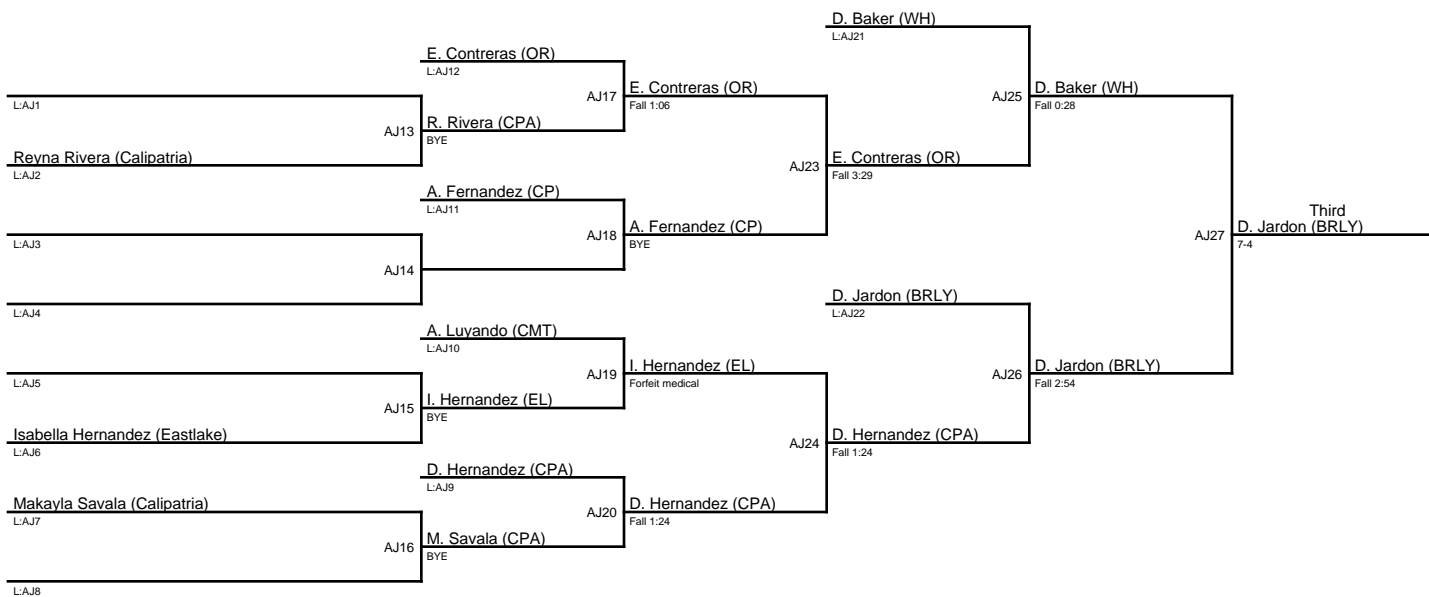

Queen of the Lake 2019 / 146

1. Jayden Jardon (BRLY)
2. Ariana Negrete (CP)
3. Andrea Orosco (StC)
4. Amanda Edwards (SRA)

Queen of the Lake 2019 / 153

1. Cassandra Betancourt (RBV)
2. Sabrin Farha (EL)
3. Dylan Jardon (BRLY)
4. Diane Baker (WH)

Queen of the Lake 2019 / 173

Miricle Barra (Brawley)

AL1
Chlor Rabe (Central Union)

M. Barra (BRLY)
Fall 2:08

1. Miricle Barra (BRLY)
2. Jasmin Ballesteros (MTG)
3. Chlor Rabe (CU)
4. Adriana Petkova (CMT)