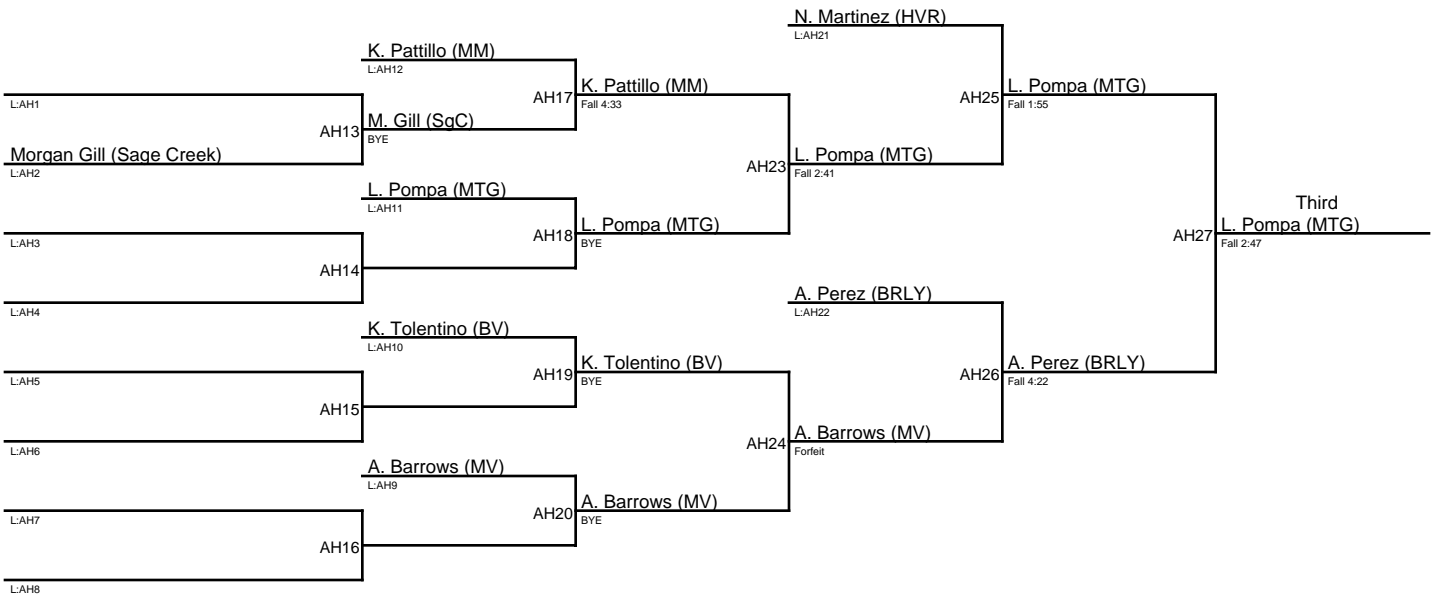

Queen of the Lake 2019 / 104

1. Carla Leon (SD)
2. Karina Juarez (OLY)
3. Julia Palma (EL)
4. Alexis Taitano (WH)

Queen of the Lake 2019 / 109

1. Luz Mercado (EL)
2. Yesenia Marin-DeGuire (OLY)
3. Alexis Espinoza (BRLY)
4. Jasela Silva (EL)

Queen of the Lake 2019 / 114

Queen of the Lake 2019 / 124

Queen of the Lake 2019 / 129

Queen of the Lake 2019 / 134

Queen of the Lake 2019 / 140

1. Phonisha Pruitt (LCN)
2. Rana Willink (PL)
3. Leilai Pompa (MTG)
4. Alexes Perez (BRLY)

Queen of the Lake 2019 / 146

1. Jayden Jardon (BRLY)
2. Ariana Negrete (CP)
3. Andrea Orosco (StC)
4. Amanda Edwards (SRA)

Queen of the Lake 2019 / 153

1. Cassandra Betancourt (RBV)
2. Sabrin Farha (EL)
3. Dylan Jardon (BRLY)
4. Diane Baker (WH)

Queen of the Lake 2019 / 173

Miricle Barra (Brawley)

AL1
Chlor Rabe (Central Union)

M. Barra (BRLY)
Fall 2:08

1. Miricle Barra (BRLY)
2. Jasmin Ballesteros (MTG)
3. Chlor Rabe (CU)
4. Adriana Petkova (CMT)