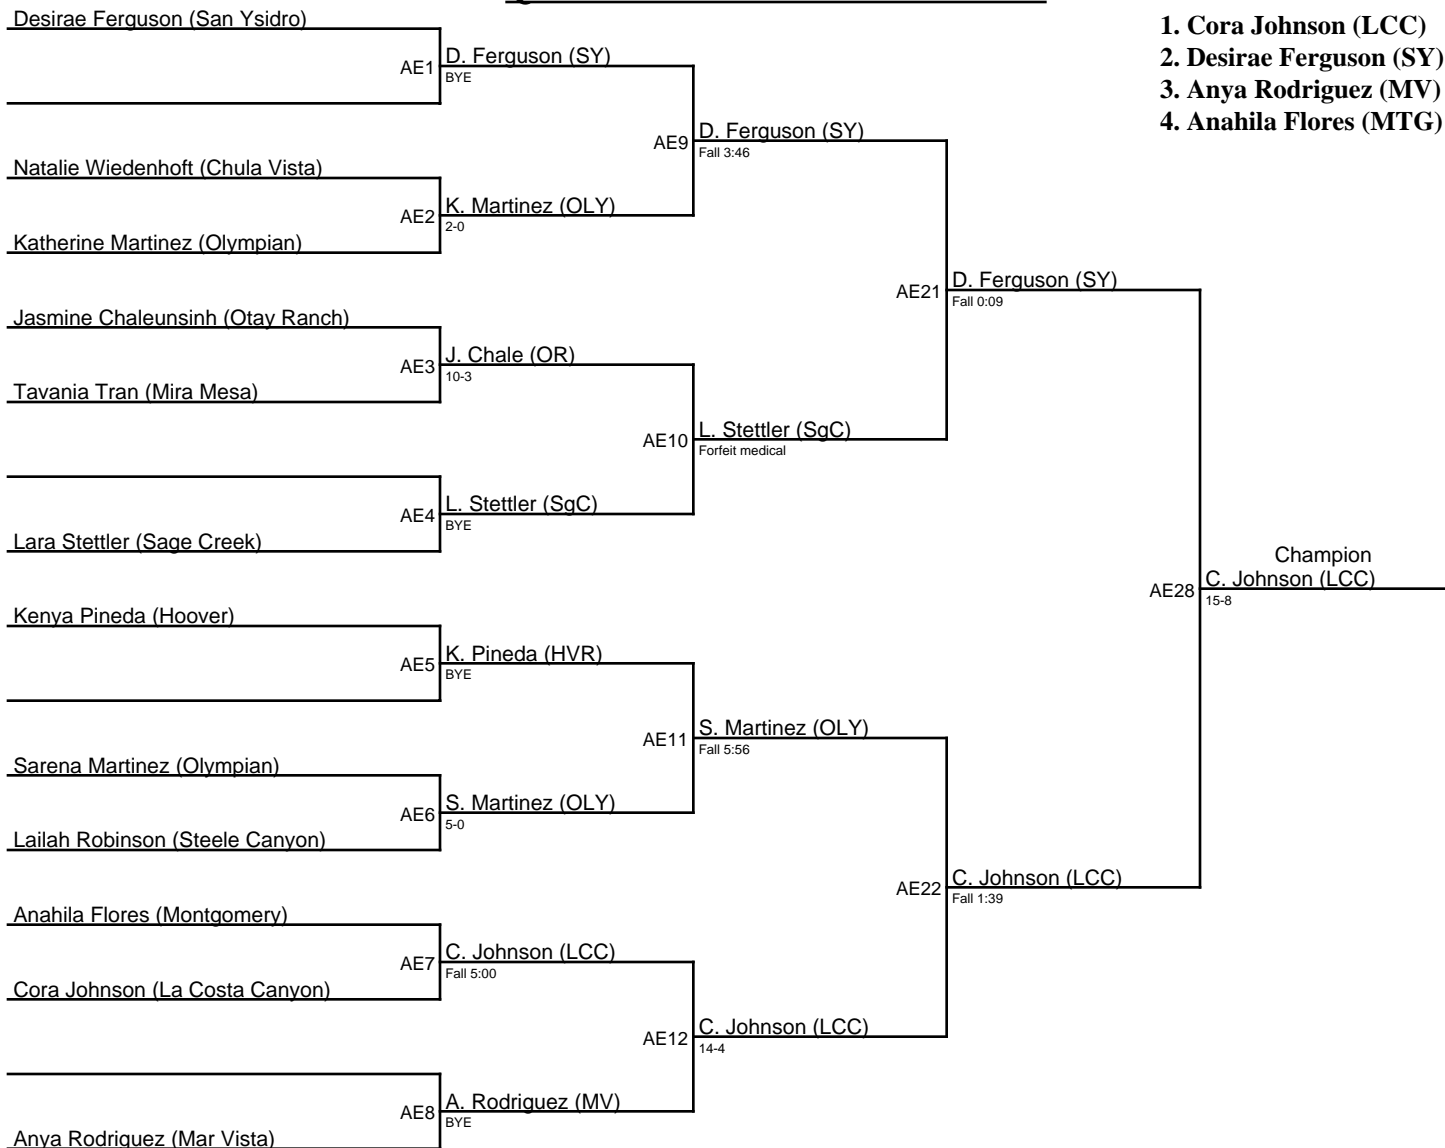

Queen of the Lake 2019 / 104

1. Carla Leon (SD)
2. Karina Juarez (OLY)
3. Julia Palma (EL)
4. Alexis Taitano (WH)

Queen of the Lake 2019 / 109

1. Luz Mercado (EL)
2. Yesenia Marin-DeGuire (OLY)
3. Alexis Espinoza (BRLY)
4. Jasela Silva (EL)

Queen of the Lake 2019 / 114

Queen of the Lake 2019 / 124

Queen of the Lake 2019 / 129

Queen of the Lake 2019 / 134

Queen of the Lake 2019 / 140

1. Phonisha Pruitt (LCN)
2. Rana Willink (PL)
3. Leilai Pompa (MTG)
4. Alexes Perez (BRLY)

Queen of the Lake 2019 / 146

1. Jayden Jardon (BRLY)
2. Ariana Negrete (CP)
3. Andrea Orosco (StC)
4. Amanda Edwards (SRA)

Queen of the Lake 2019 / 153

1. Cassandra Betancourt (RBV)
2. Sabrin Farha (EL)
3. Dylan Jardon (BRLY)
4. Diane Baker (WH)