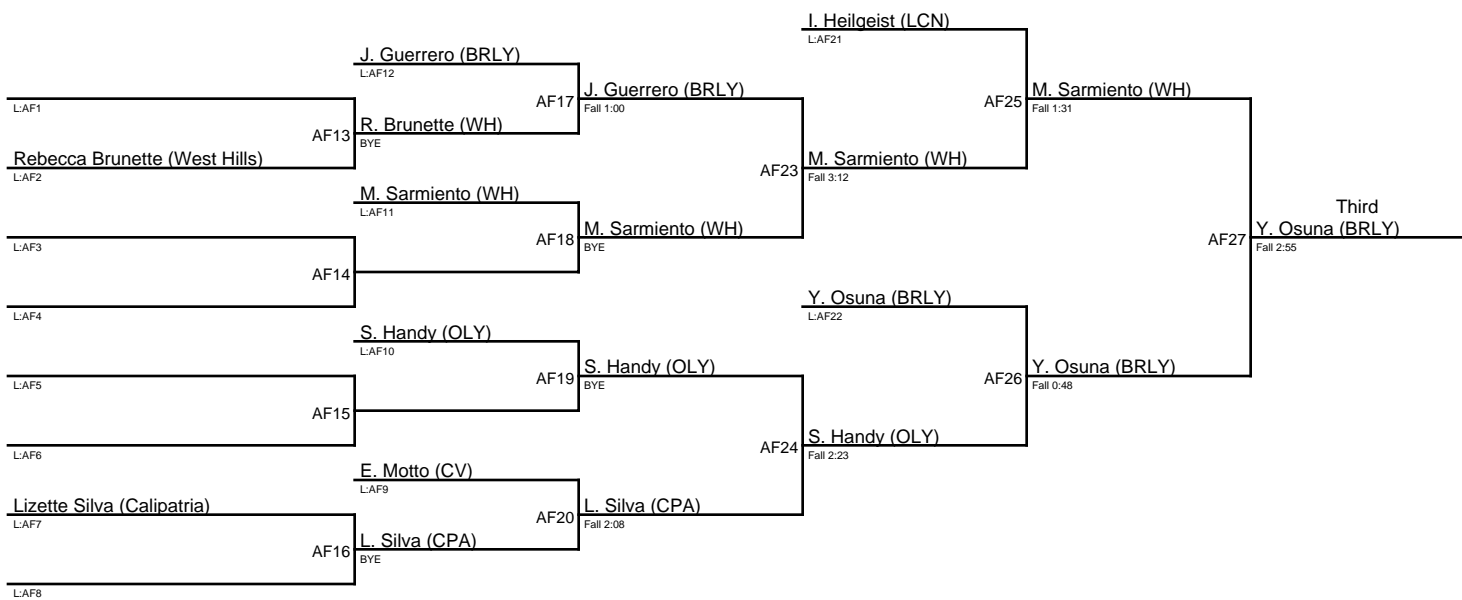

Queen of the Lake 2019 / 104

1. Carla Leon (SD)
2. Karina Juarez (OLY)
3. Julia Palma (EL)
4. Alexis Taitano (WH)

Queen of the Lake 2019 / 109

1. Luz Mercado (EL)
2. Yesenia Marin-DeGuire (OLY)
3. Alexis Espinoza (BRLY)
4. Jasela Silva (EL)

Queen of the Lake 2019 / 114

Queen of the Lake 2019 / 124

Queen of the Lake 2019 / 129

Queen of the Lake 2019 / 134

Queen of the Lake 2019 / 140

1. Phonisha Pruitt (LCN)
2. Rana Willink (PL)
3. Leilai Pompa (MTG)
4. Alexes Perez (BRLY)

Queen of the Lake 2019 / 146

1. Jayden Jardon (BRLY)
2. Ariana Negrete (CP)
3. Andrea Orosco (StC)
4. Amanda Edwards (SRA)

Queen of the Lake 2019 / 153

1. Cassandra Betancourt (RBV)
2. Sabrin Farha (EL)
3. Dylan Jardon (BRLY)
4. Diane Baker (WH)

Queen of the Lake 2019 / 173

Miricle Barra (Brawley)

AL1
Chlor Rabe (Central Union)

M. Barra (BRLY)
Fall 2:08

1. Miricle Barra (BRLY)
2. Jasmin Ballesteros (MTG)
3. Chlor Rabe (CU)
4. Adriana Petkova (CMT)