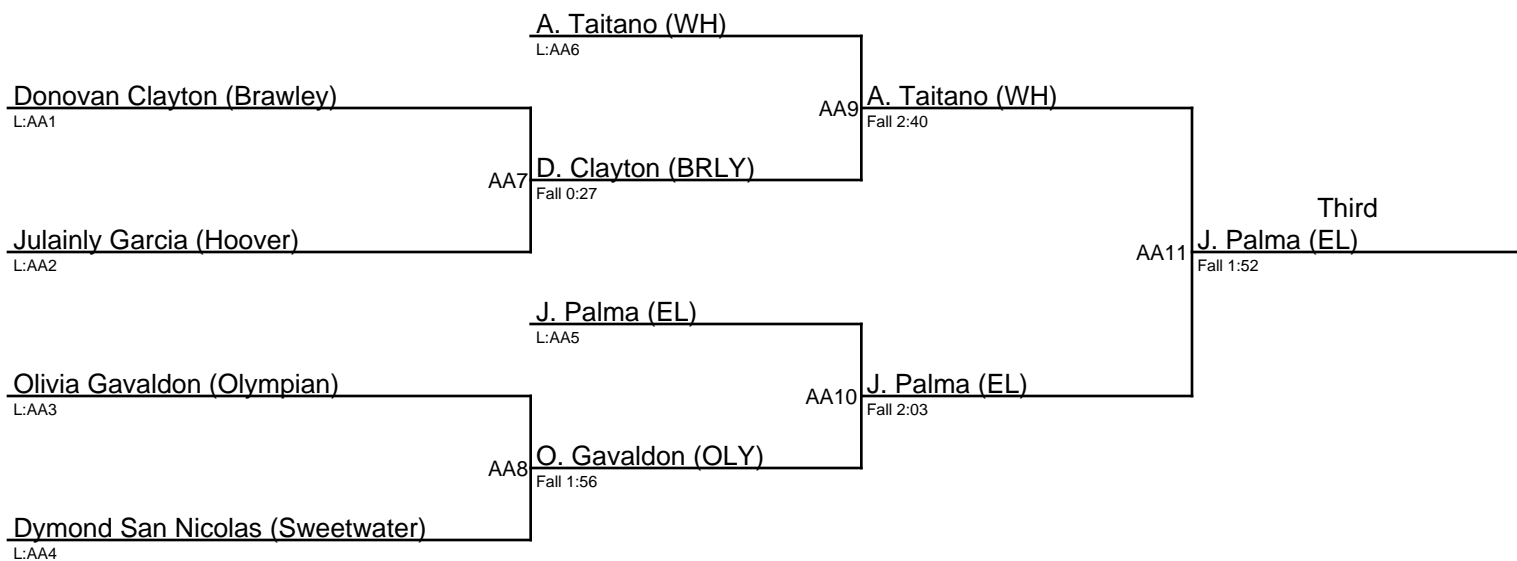

Queen of the Lake 2019 / 104

1. Carla Leon (SD)
2. Karina Juarez (OLY)
3. Julia Palma (EL)
4. Alexis Taitano (WH)

Queen of the Lake 2019 / 109

1. Luz Mercado (EL)
2. Yesenia Marin-DeGuire (OLY)
3. Alexis Espinoza (BRLY)
4. Jasela Silva (EL)

Queen of the Lake 2019 / 114

Queen of the Lake 2019 / 124

Queen of the Lake 2019 / 129

Queen of the Lake 2019 / 134

Queen of the Lake 2019 / 140

1. Phonisha Pruitt (LCN)
2. Rana Willink (PL)
3. Leilai Pompa (MTG)
4. Alexes Perez (BRLY)

Queen of the Lake 2019 / 146

1. Jayden Jardon (BRLY)
2. Ariana Negrete (CP)
3. Andrea Orosco (StC)
4. Amanda Edwards (SRA)

Queen of the Lake 2019 / 153

1. Cassandra Betancourt (RBV)
2. Sabrin Farha (EL)
3. Dylan Jardon (BRLY)
4. Diane Baker (WH)

Queen of the Lake 2019 / 173

Miricle Barra (Brawley)

AL1
Chlor Rabe (Central Union)

M. Barra (BRLY)
Fall 2:08

1. Miricle Barra (BRLY)
2. Jasmin Ballesteros (MTG)
3. Chlor Rabe (CU)
4. Adriana Petkova (CMT)