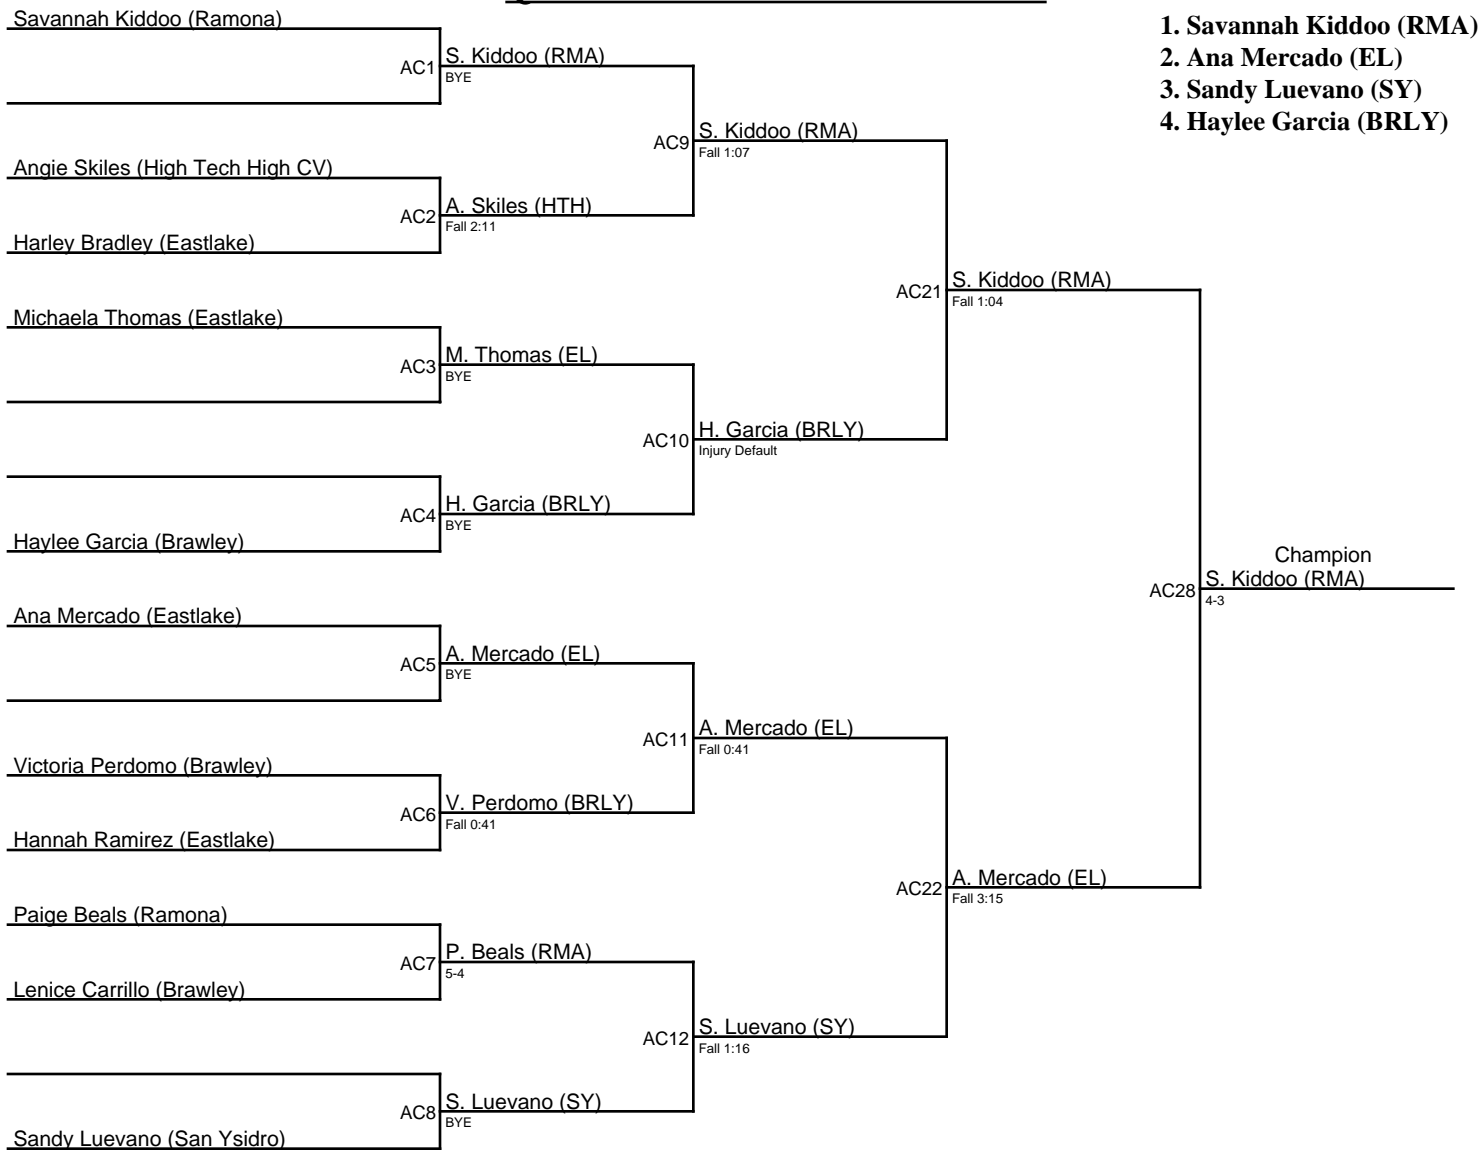

Queen of the Lake 2019 / 104

1. Carla Leon (SD)
2. Karina Juarez (OLY)
3. Julia Palma (EL)
4. Alexis Taitano (WH)

Queen of the Lake 2019 / 109

1. Luz Mercado (EL)
2. Yesenia Marin-DeGuire (OLY)
3. Alexis Espinoza (BRLY)
4. Jasela Silva (EL)

Queen of the Lake 2019 / 114

Queen of the Lake 2019 / 124

Queen of the Lake 2019 / 129

Queen of the Lake 2019 / 134

Queen of the Lake 2019 / 140

1. Phonisha Pruitt (LCN)
2. Rana Willink (PL)
3. Leilai Pompa (MTG)
4. Alexes Perez (BRLY)

Queen of the Lake 2019 / 146

1. Jayden Jardon (BRLY)
2. Ariana Negrete (CP)
3. Andrea Orosco (StC)
4. Amanda Edwards (SRA)

Queen of the Lake 2019 / 153

1. Cassandra Betancourt (RBV)
2. Sabrin Farha (EL)
3. Dylan Jardon (BRLY)
4. Diane Baker (WH)