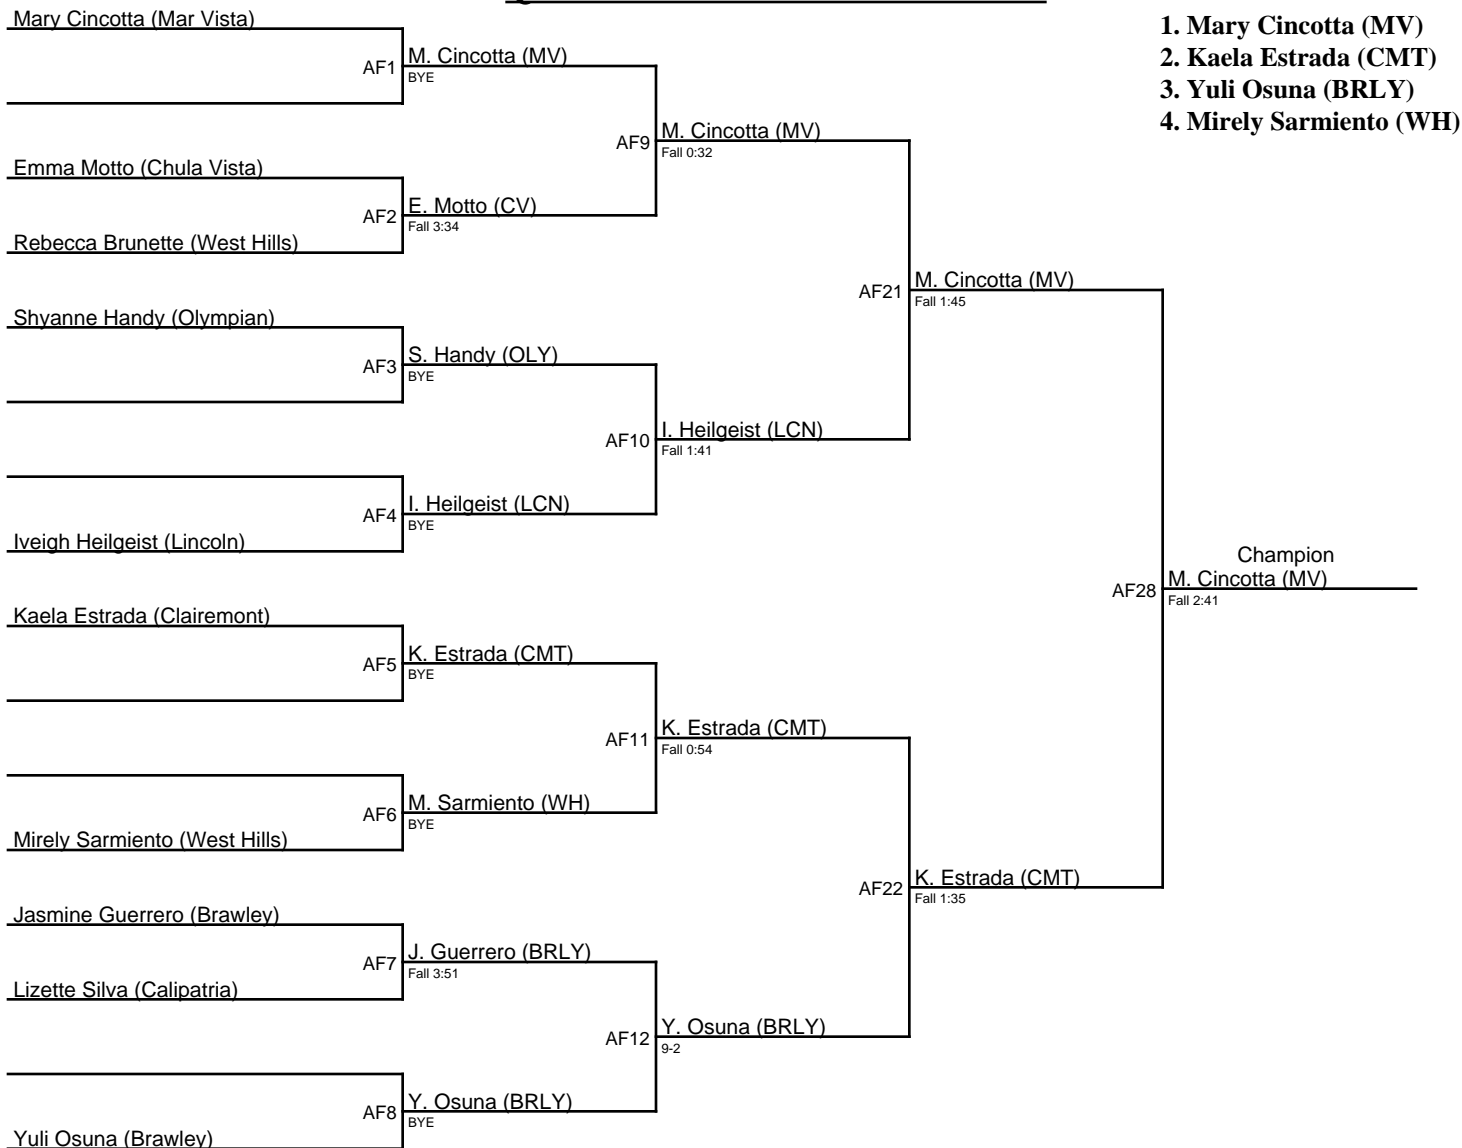

Queen of the Lake 2019 / 104

1. Carla Leon (SD)
2. Karina Juarez (OLY)
3. Julia Palma (EL)
4. Alexis Taitano (WH)

Queen of the Lake 2019 / 109

1. Luz Mercado (EL)
2. Yesenia Marin-DeGuire (OLY)
3. Alexis Espinoza (BRLY)
4. Jasela Silva (EL)

Queen of the Lake 2019 / 114

Queen of the Lake 2019 / 124

Queen of the Lake 2019 / 129

Queen of the Lake 2019 / 134

Queen of the Lake 2019 / 140

1. Phonisha Pruitt (LCN)
2. Rana Willink (PL)
3. Leilai Pompa (MTG)
4. Alexes Perez (BRLY)

Queen of the Lake 2019 / 146

1. Jayden Jardon (BRLY)
2. Ariana Negrete (CP)
3. Andrea Orosco (StC)
4. Amanda Edwards (SRA)

Queen of the Lake 2019 / 153

1. Cassandra Betancourt (RBV)
2. Sabrin Farha (EL)
3. Dylan Jardon (BRLY)
4. Diane Baker (WH)