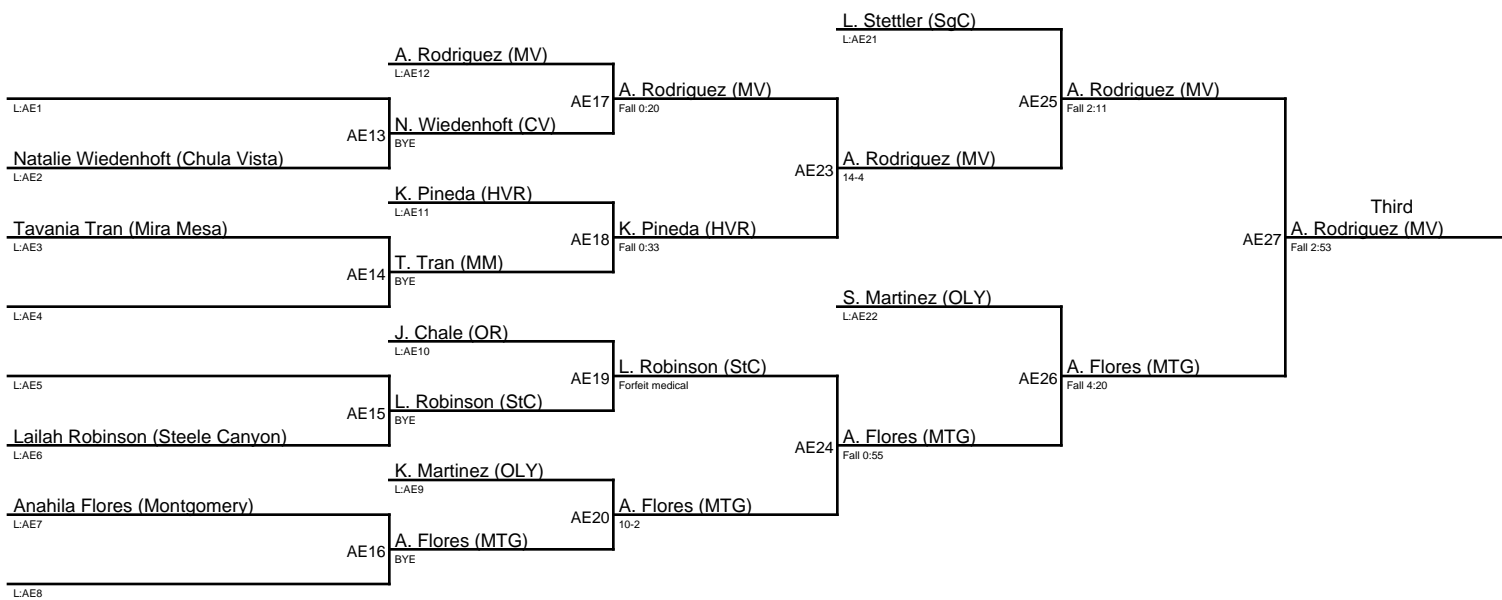

Queen of the Lake 2019 / 104

1. Carla Leon (SD)
2. Karina Juarez (OLY)
3. Julia Palma (EL)
4. Alexis Taitano (WH)

Queen of the Lake 2019 / 109

1. Luz Mercado (EL)
2. Yesenia Marin-DeGuire (OLY)
3. Alexis Espinoza (BRLY)
4. Jasela Silva (EL)

Queen of the Lake 2019 / 114

Queen of the Lake 2019 / 124

Queen of the Lake 2019 / 129

Queen of the Lake 2019 / 134

Queen of the Lake 2019 / 140

1. Phonisha Pruitt (LCN)
2. Rana Willink (PL)
3. Leilai Pompa (MTG)
4. Alexes Perez (BRLY)

Queen of the Lake 2019 / 146

1. Jayden Jardon (BRLY)
2. Ariana Negrete (CP)
3. Andrea Orosco (StC)
4. Amanda Edwards (SRA)

Queen of the Lake 2019 / 153

1. Cassandra Betancourt (RBV)
2. Sabrin Farha (EL)
3. Dylan Jardon (BRLY)
4. Diane Baker (WH)

Queen of the Lake 2019 / 173

Miricle Barra (Brawley)

AL1
Chlor Rabe (Central Union)

M. Barra (BRLY)
Fall 2:08

1. Miricle Barra (BRLY)
2. Jasmin Ballesteros (MTG)
3. Chlor Rabe (CU)
4. Adriana Petkova (CMT)