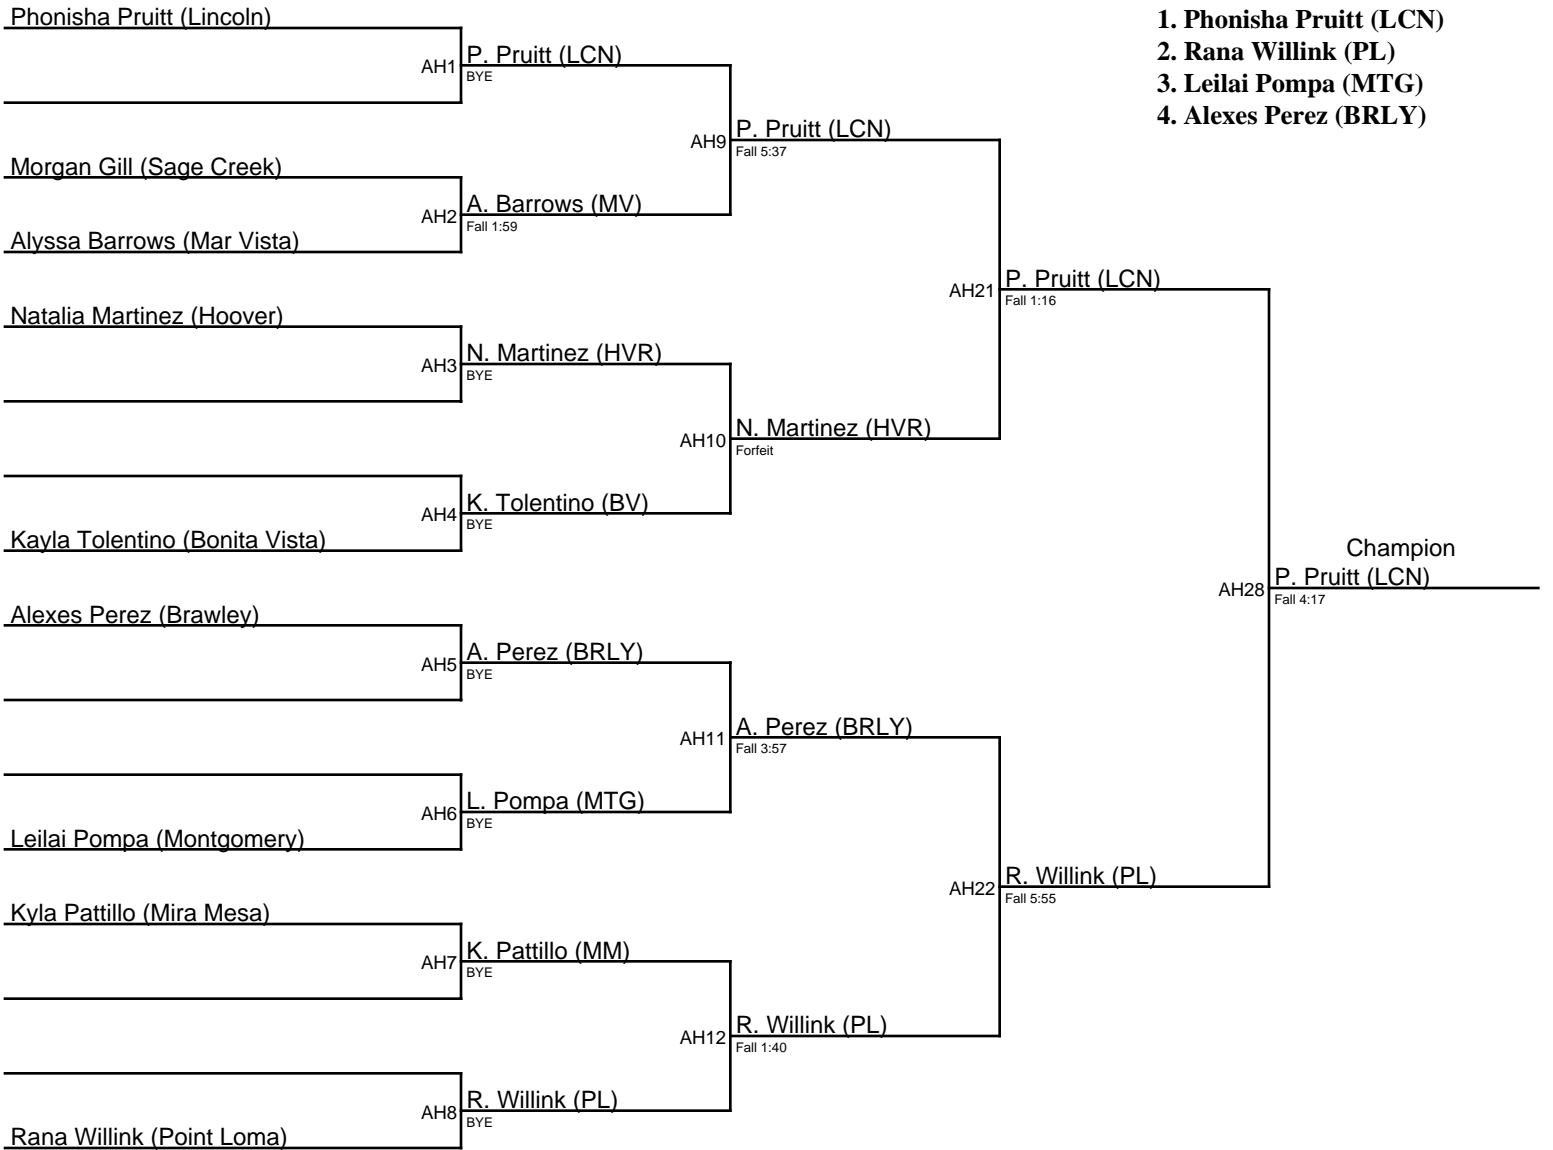

Queen of the Lake 2019 / 104

1. Carla Leon (SD)
2. Karina Juarez (OLY)
3. Julia Palma (EL)
4. Alexis Taitano (WH)

Queen of the Lake 2019 / 109

1. Luz Mercado (EL)
2. Yesenia Marin-DeGuire (OLY)
3. Alexis Espinoza (BRLY)
4. Jasela Silva (EL)

Queen of the Lake 2019 / 114

Queen of the Lake 2019 / 124

Queen of the Lake 2019 / 129

Queen of the Lake 2019 / 134

Queen of the Lake 2019 / 140

1. Phonisha Pruitt (LCN)
2. Rana Willink (PL)
3. Leilai Pompa (MTG)
4. Alexes Perez (BRLY)

Queen of the Lake 2019 / 146

1. Jayden Jardon (BRLY)
2. Ariana Negrete (CP)
3. Andrea Orosco (StC)
4. Amanda Edwards (SRA)

Queen of the Lake 2019 / 153

1. Cassandra Betancourt (RBV)
2. Sabrin Farha (EL)
3. Dylan Jardon (BRLY)
4. Diane Baker (WH)

Queen of the Lake 2019 / 173

Miricle Barra (Brawley)

AL1
Chlor Rabe (Central Union)

M. Barra (BRLY)
Fall 2:08

1. Miricle Barra (BRLY)
2. Jasmin Ballesteros (MTG)
3. Chlor Rabe (CU)
4. Adriana Petkova (CMT)