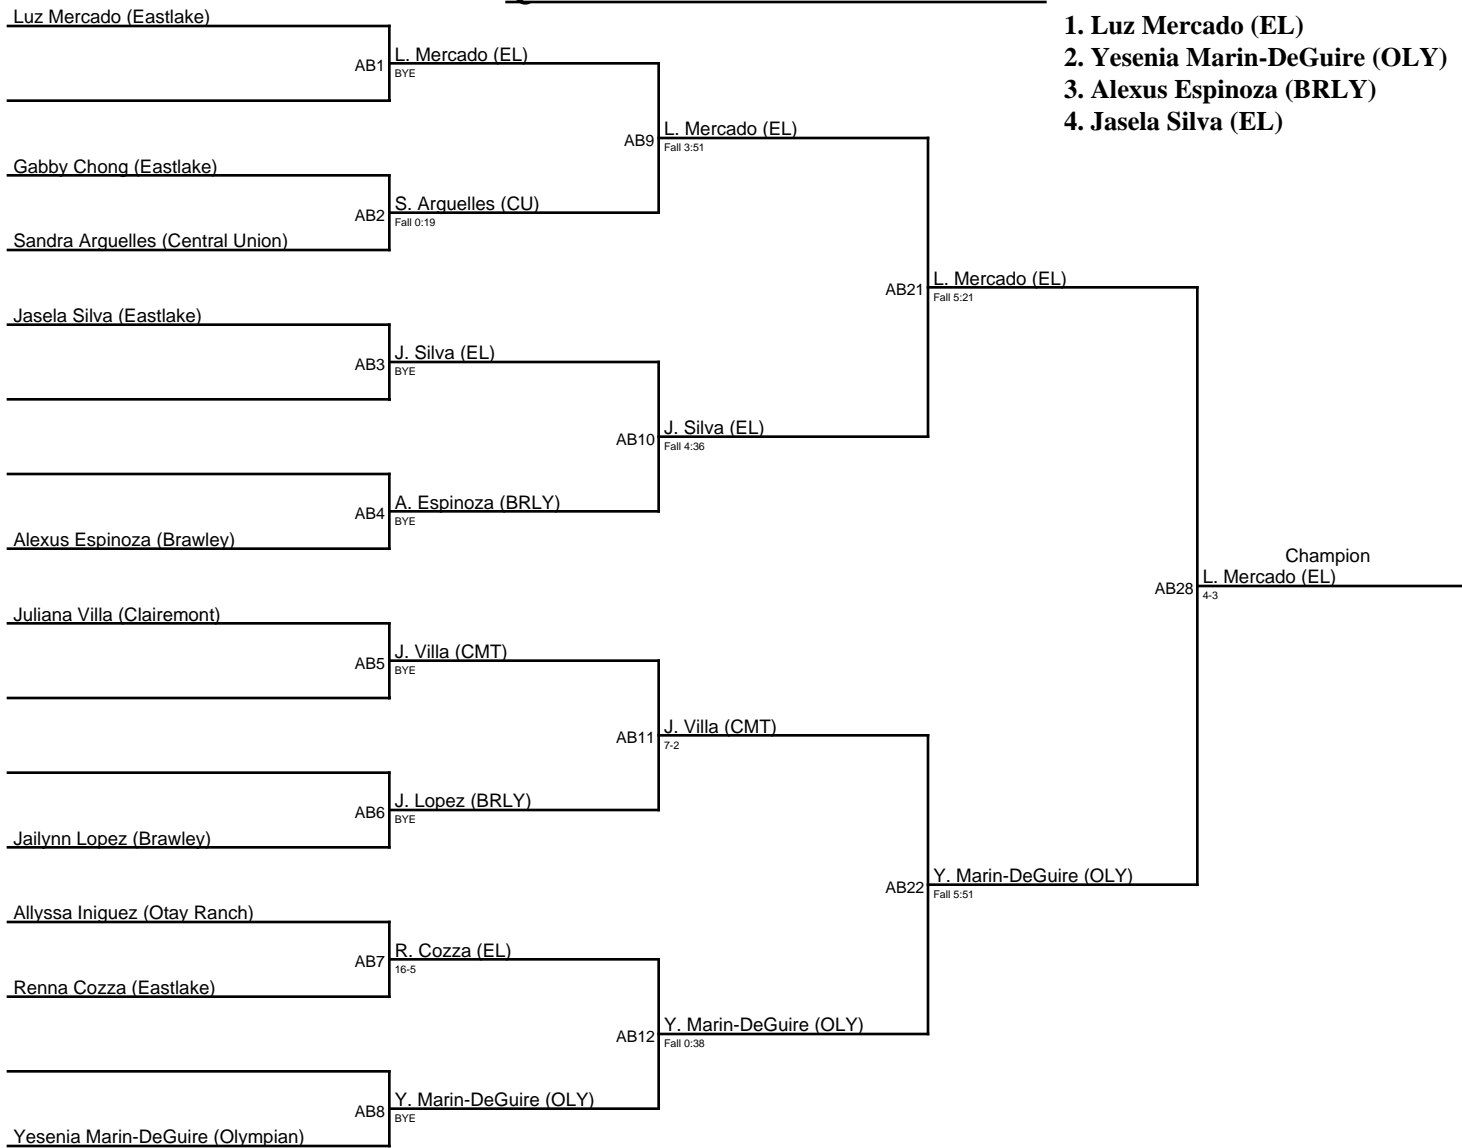

Queen of the Lake 2019 / 104

1. Carla Leon (SD)
2. Karina Juarez (OLY)
3. Julia Palma (EL)
4. Alexis Taitano (WH)

Queen of the Lake 2019 / 109

1. Luz Mercado (EL)
2. Yesenia Marin-DeGuire (OLY)
3. Alexis Espinoza (BRLY)
4. Jasela Silva (EL)

Queen of the Lake 2019 / 114

Queen of the Lake 2019 / 124

Queen of the Lake 2019 / 129

Queen of the Lake 2019 / 134

Queen of the Lake 2019 / 140

1. Phonisha Pruitt (LCN)
2. Rana Willink (PL)
3. Leilai Pompa (MTG)
4. Alexes Perez (BRLY)

Queen of the Lake 2019 / 146

1. Jayden Jardon (BRLY)
2. Ariana Negrete (CP)
3. Andrea Orosco (StC)
4. Amanda Edwards (SRA)

Queen of the Lake 2019 / 153

1. Cassandra Betancourt (RBV)
2. Sabrin Farha (EL)
3. Dylan Jardon (BRLY)
4. Diane Baker (WH)