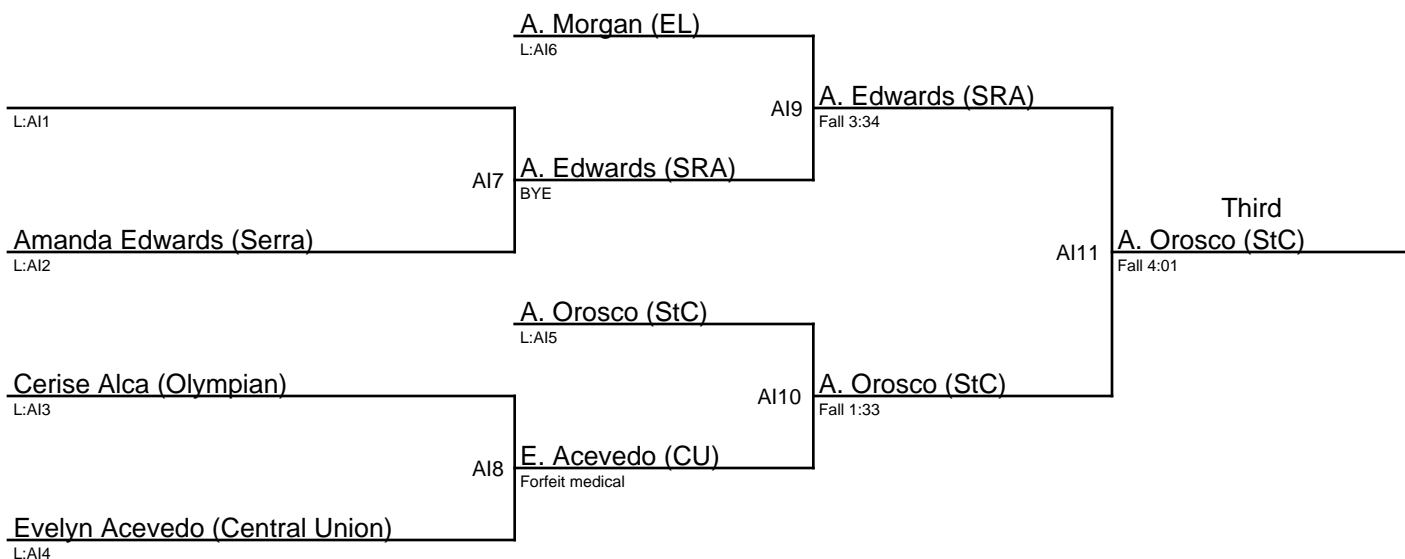

Queen of the Lake 2019 / 104

1. Carla Leon (SD)
2. Karina Juarez (OLY)
3. Julia Palma (EL)
4. Alexis Taitano (WH)

Queen of the Lake 2019 / 109

1. Luz Mercado (EL)
2. Yesenia Marin-DeGuire (OLY)
3. Alexis Espinoza (BRLY)
4. Jasela Silva (EL)

Queen of the Lake 2019 / 114

Queen of the Lake 2019 / 124

Queen of the Lake 2019 / 129

Queen of the Lake 2019 / 134

Queen of the Lake 2019 / 140

1. Phonisha Pruitt (LCN)
2. Rana Willink (PL)
3. Leilai Pompa (MTG)
4. Alexes Perez (BRLY)

Queen of the Lake 2019 / 146

1. Jayden Jardon (BRLY)
2. Ariana Negrete (CP)
3. Andrea Orosco (StC)
4. Amanda Edwards (SRA)

Queen of the Lake 2019 / 153

1. Cassandra Betancourt (RBV)
2. Sabrin Farha (EL)
3. Dylan Jardon (BRLY)
4. Diane Baker (WH)