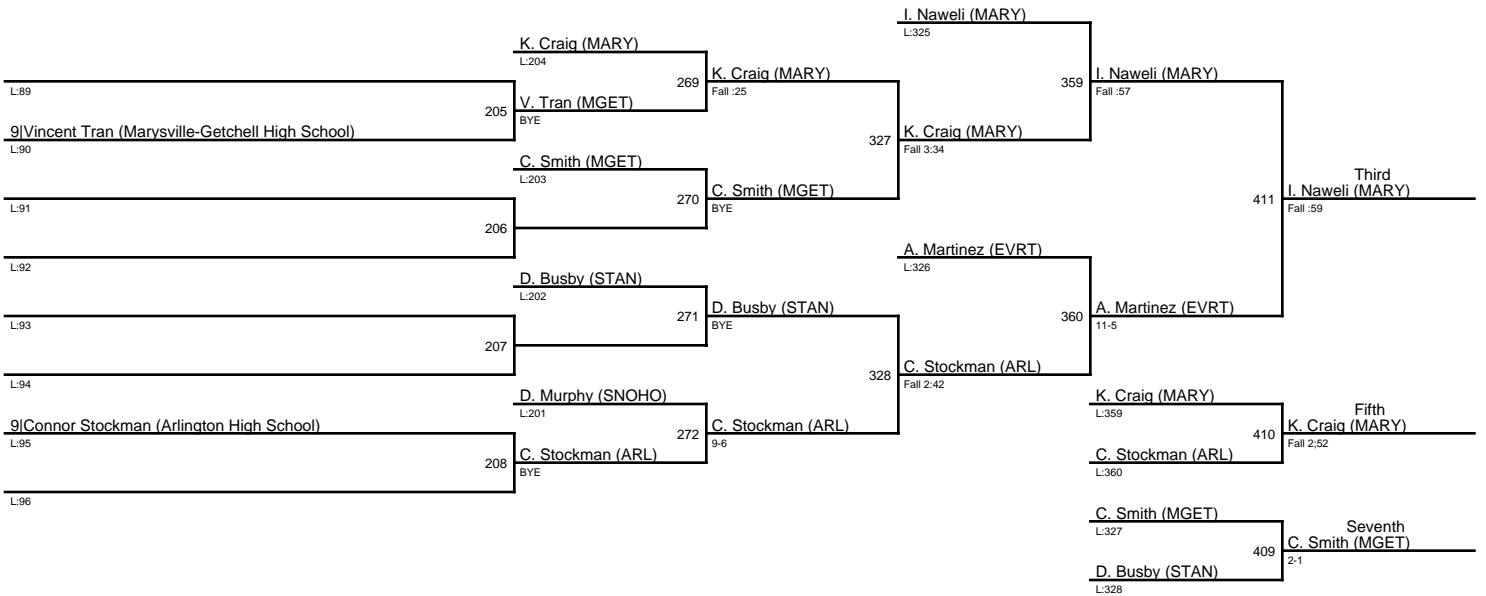

#1 11|Christian Balmer (Everett High School)

1. Christian Balmer (EVRT)
2. Ryan Douglas (SNOHO)
3. Ikaika Naweli (MARY)
4. Aurick Martinez (EVRT)
5. Kamiakin Craig (MARY)
6. Connor Stockman (ARL)
7. Cheron Smith (MGET)
8. Declan Busby (STAN)