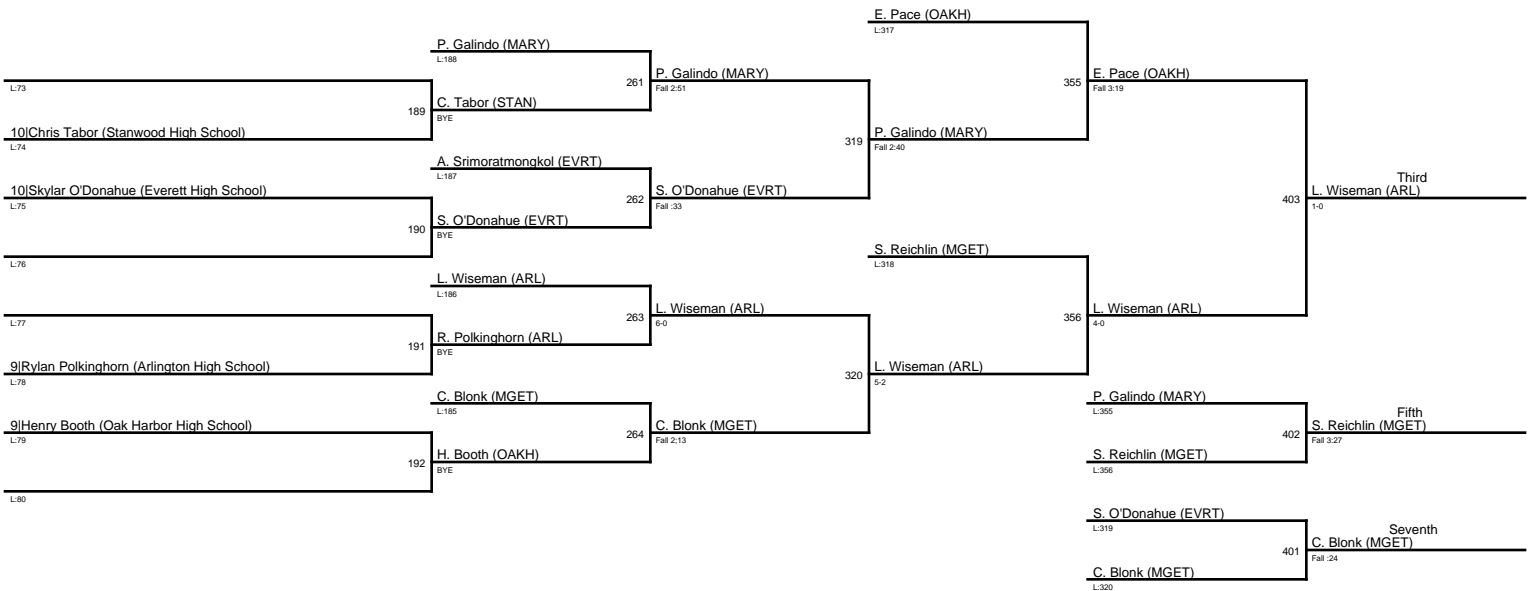

2018 WESCO 3A North Sub Regional / 170