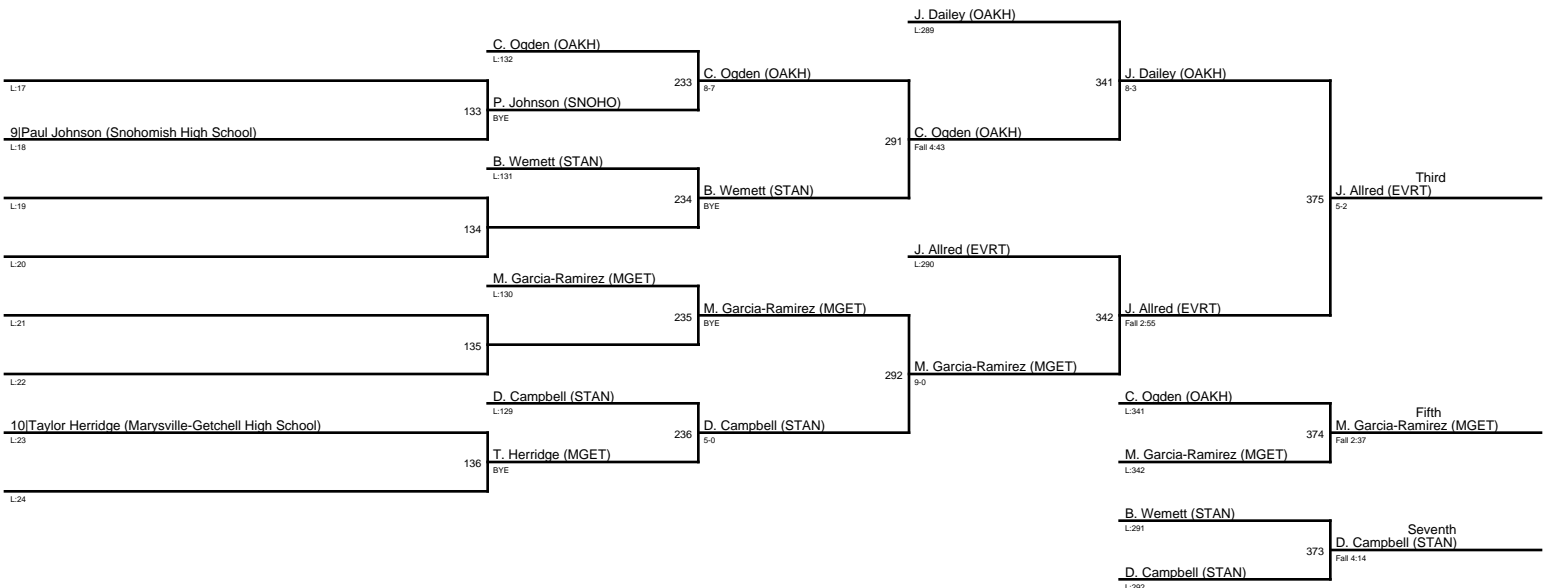

2018 WESCO 3A North Sub Regional / 120