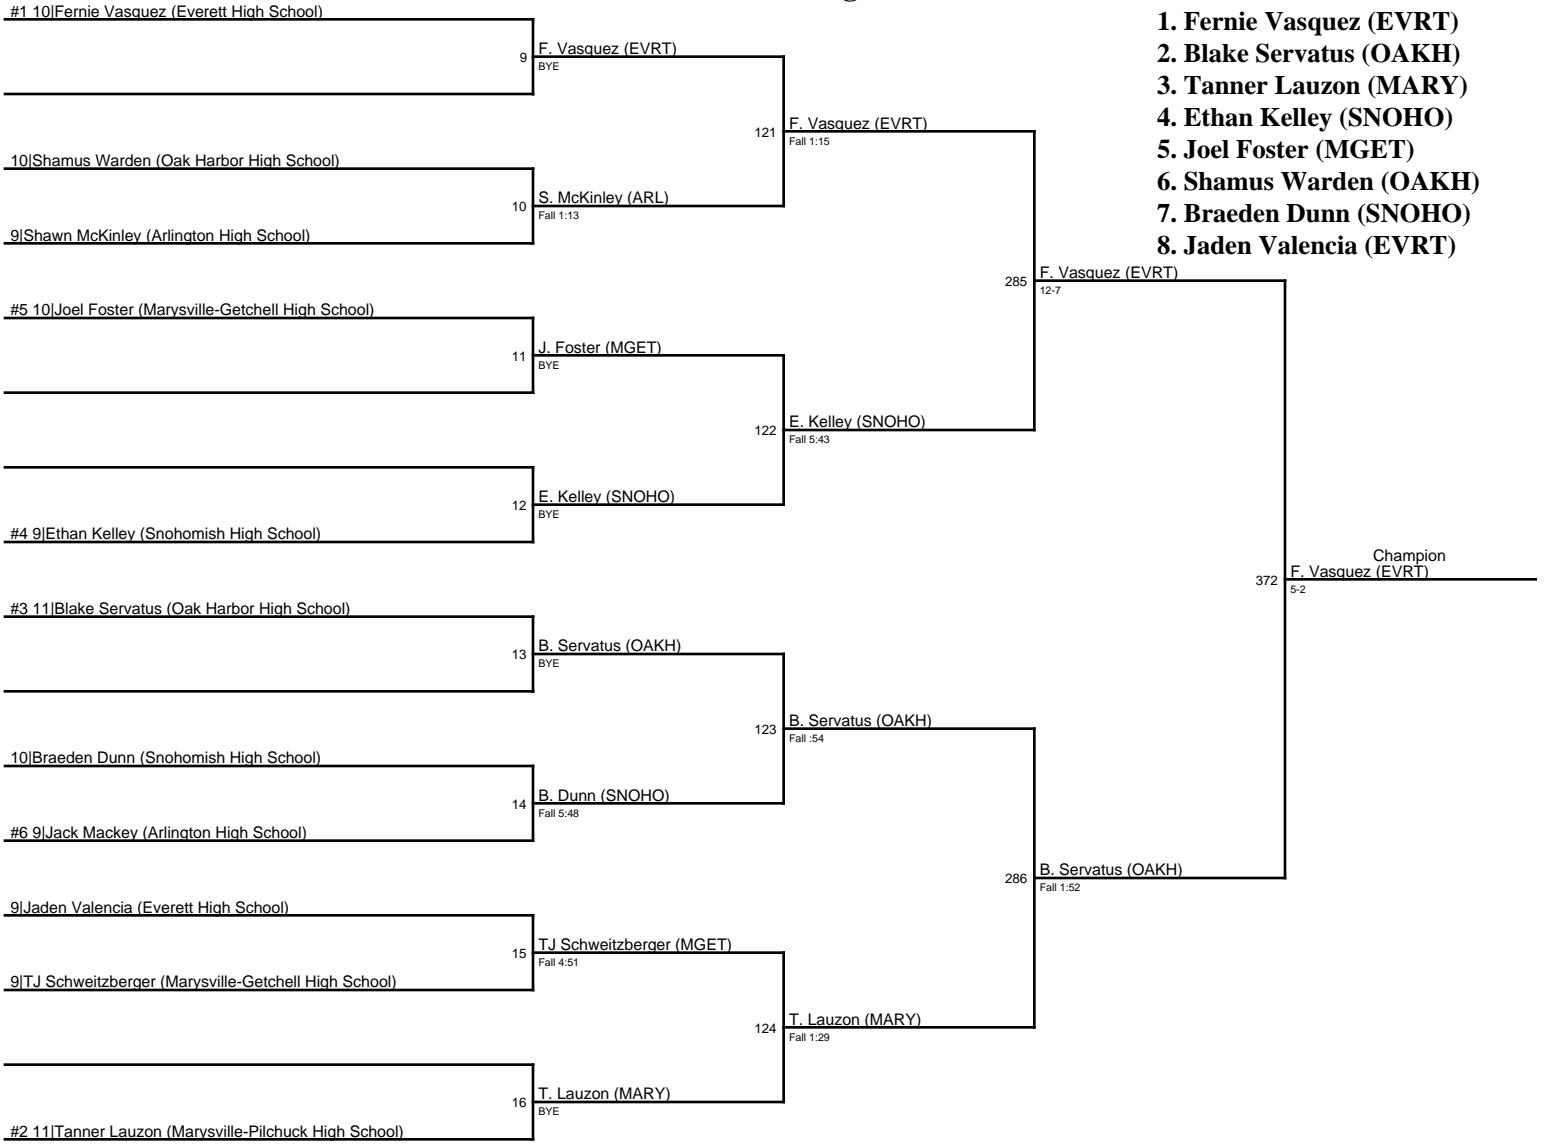

2018 WESCO 3A North Sub Regional / 113