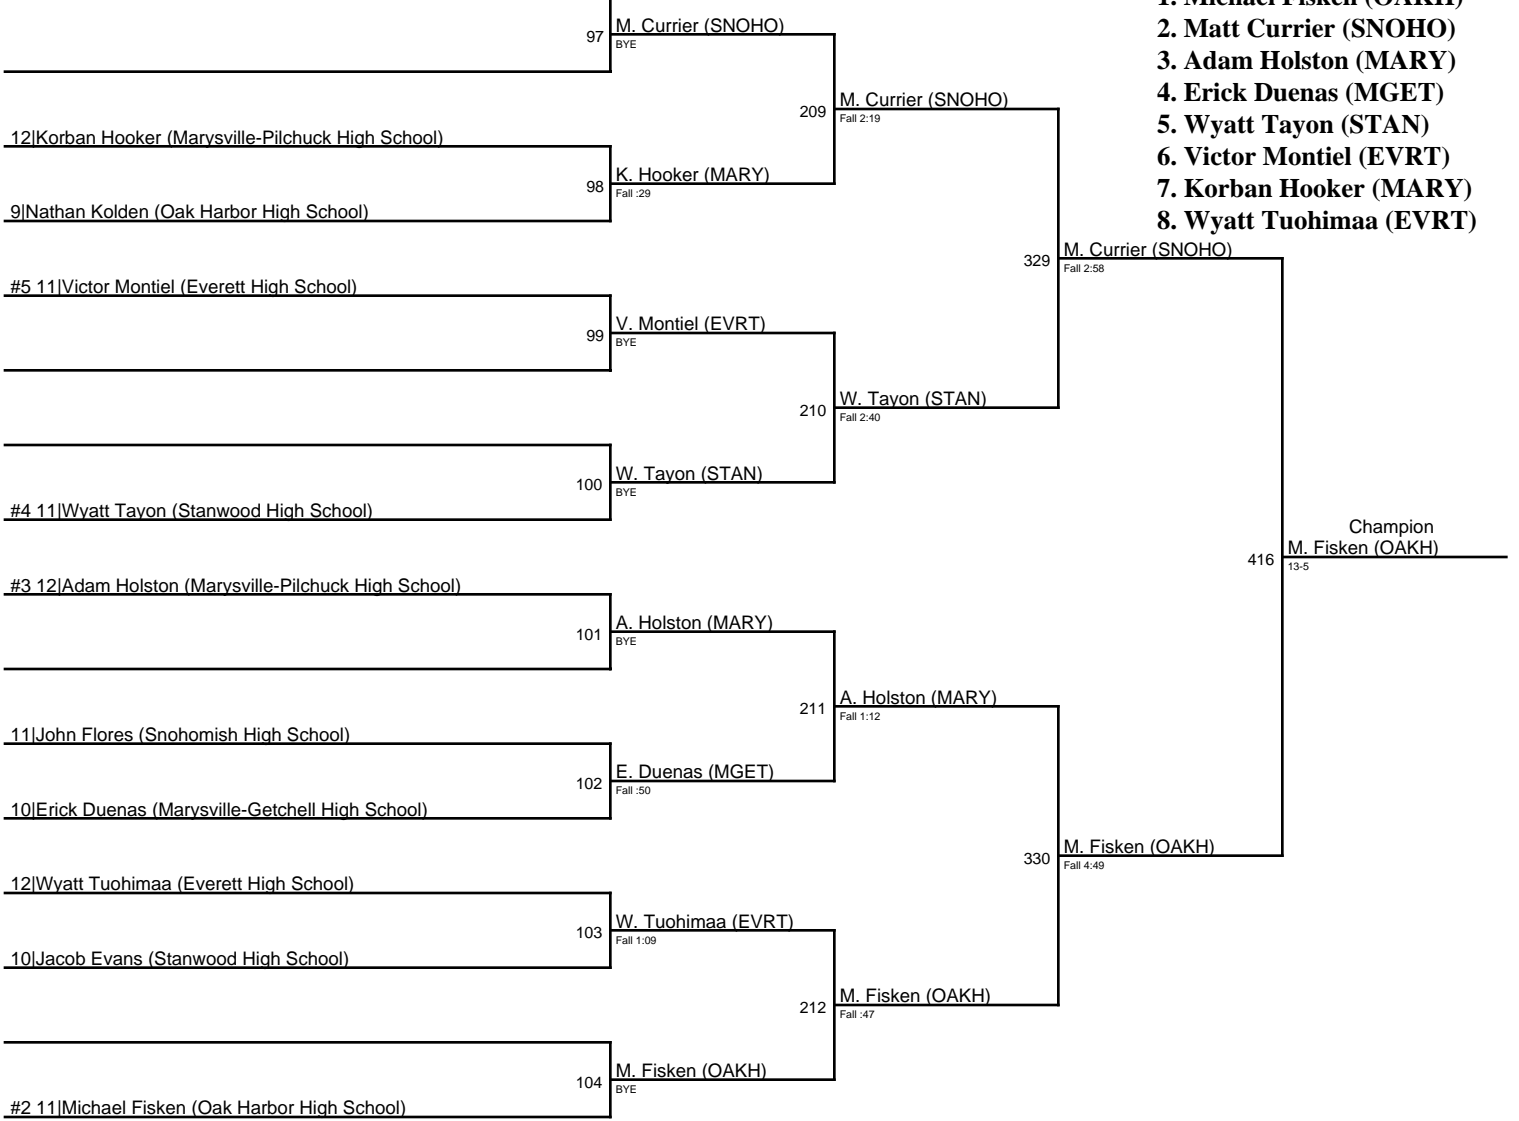

2018 WESCO 3A North Sub Regional / 220

#1 11|Matt Currier (Snohomish High School)

1. Michael Fisken (OAKH)
2. Matt Currier (SNOHO)
3. Adam Holston (MARY)
4. Erick Duenas (MGET)
5. Wyatt Tavon (STAN)
6. Victor Montiel (EVRT)
7. Korban Hooker (MARY)
8. Wyatt Tuohimaa (EVRT)