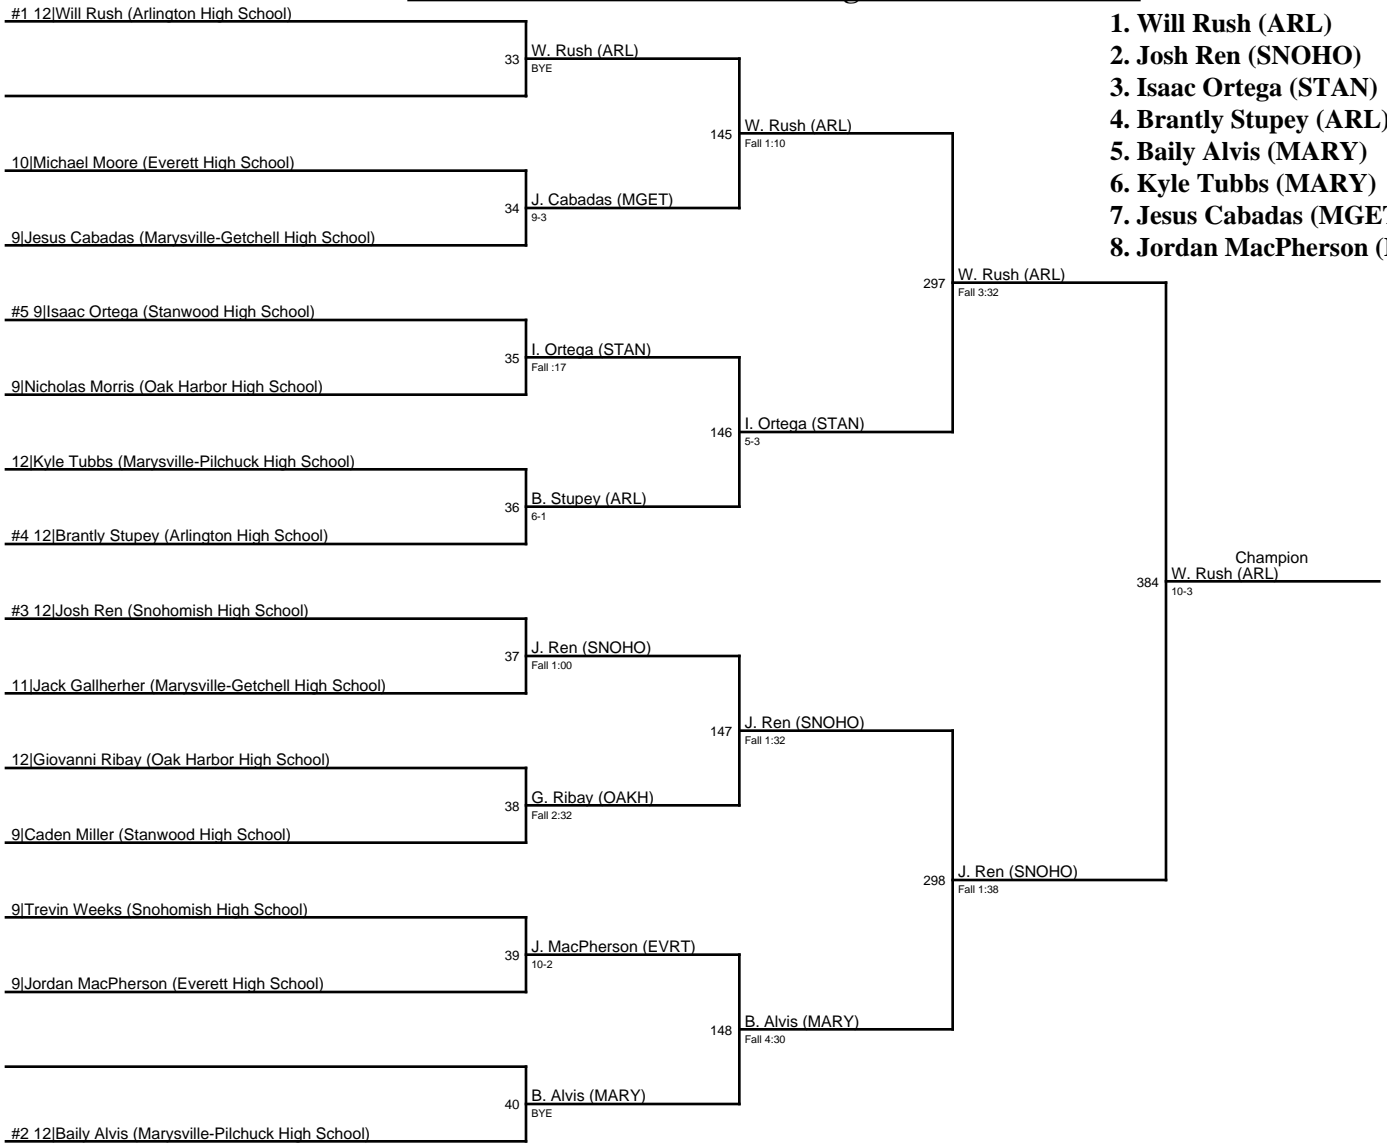

2018 WESCO 3A North Sub Regional / 132