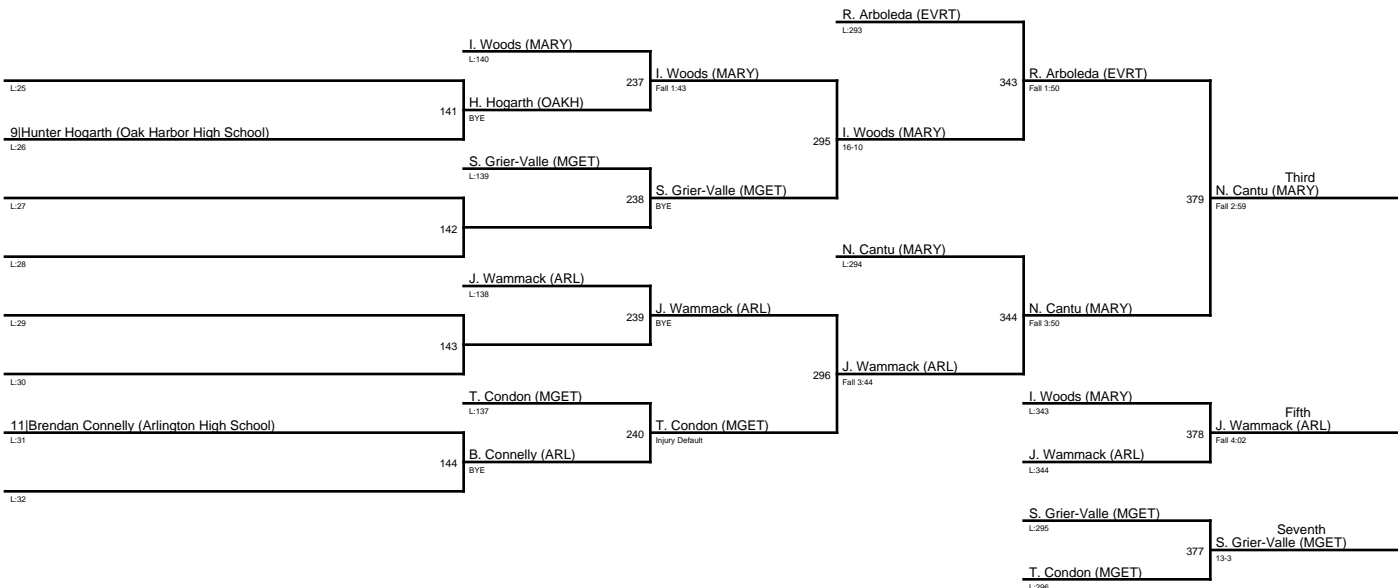

366 **Fifth**
J. Graham (OAKH)
Fall 2:46

365 **Seventh**
C. Mitchell (MGET)
Fall 4:12

2018 WESCO 3A North Sub Regional / 113

2018 WESCO 3A North Sub Regional / 120

2018 WESCO 3A North Sub Regional / 126

1. Stephan Erosa (EVRT)
2. Caleb Fitzgerald (OAKH)
3. Nick Cantu (MARY)
4. Ryan Arboleda (EVRT)
5. Justin Wammack (ARL)
6. Isaiah Woods (MARY)
7. Steven Grier-Valle (MGET)
8. Tanner Condon (MGET)