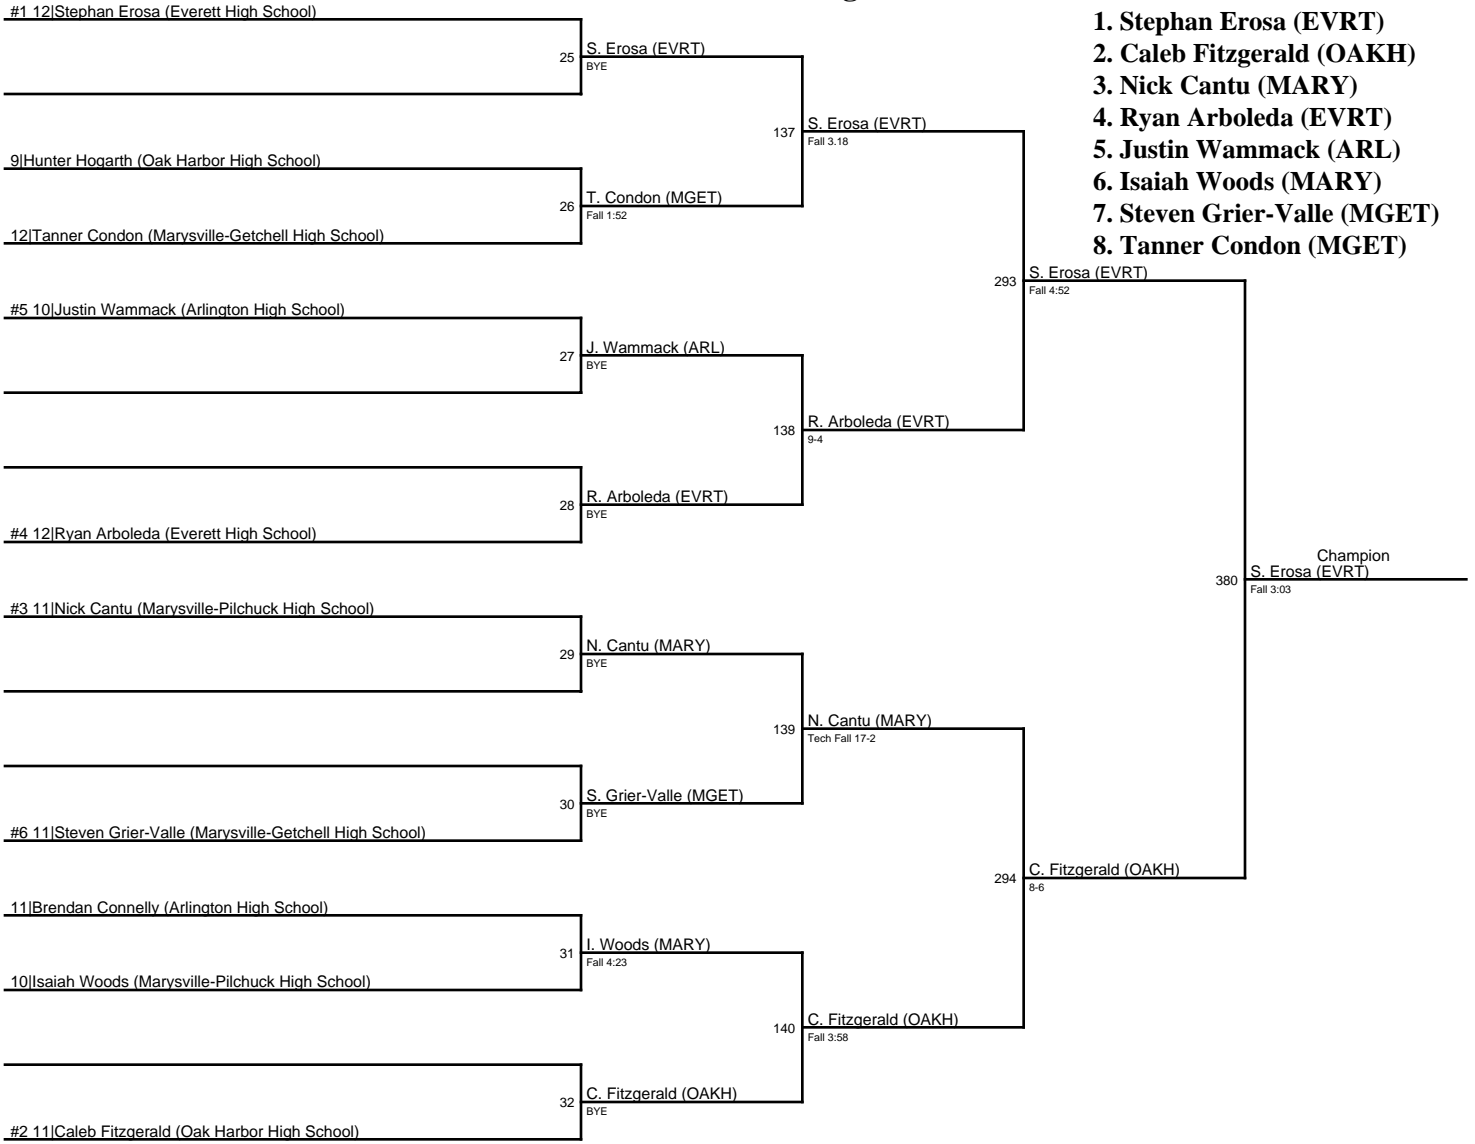

366 **Fifth**
J. Graham (OAKH)
Fall 2:46

365 **Seventh**
C. Mitchell (MGET)
Fall 4:12

2018 WESCO 3A North Sub Regional / 113

2018 WESCO 3A North Sub Regional / 120

2018 WESCO 3A North Sub Regional / 126

1. Stephan Erosa (EVRT)
2. Caleb Fitzgerald (OAKH)
3. Nick Cantu (MARY)
4. Ryan Arboleda (EVRT)
5. Justin Wammack (ARL)
6. Isaiah Woods (MARY)
7. Steven Grier-Valle (MGET)
8. Tanner Condon (MGET)