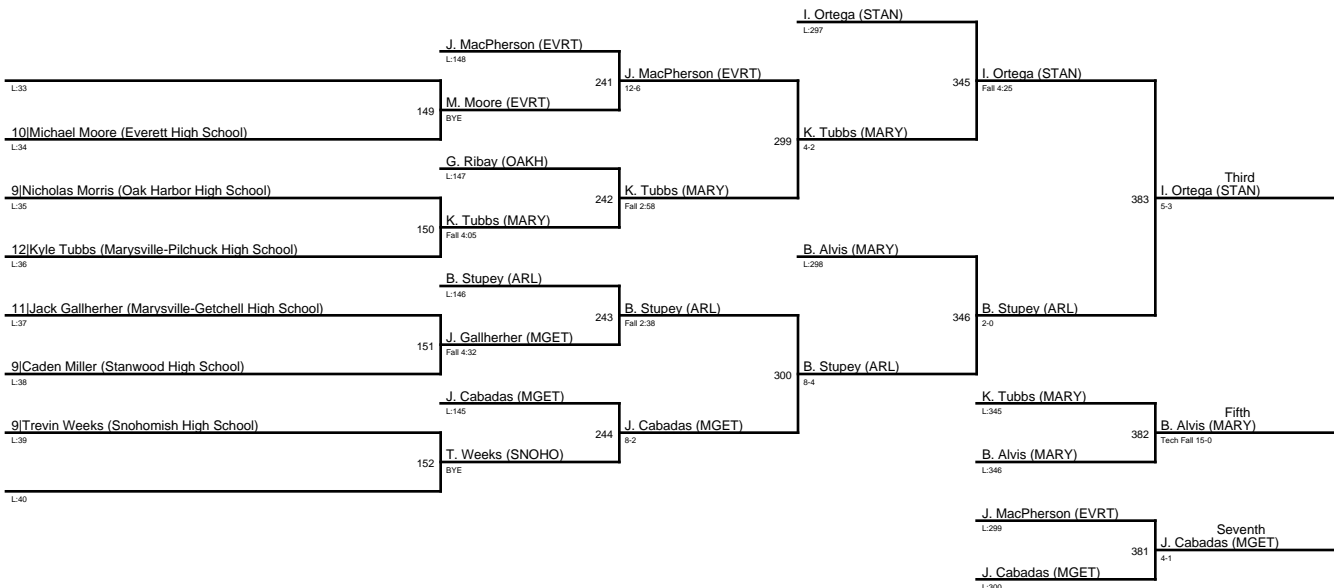

2018 WESCO 3A North Sub Regional / 132