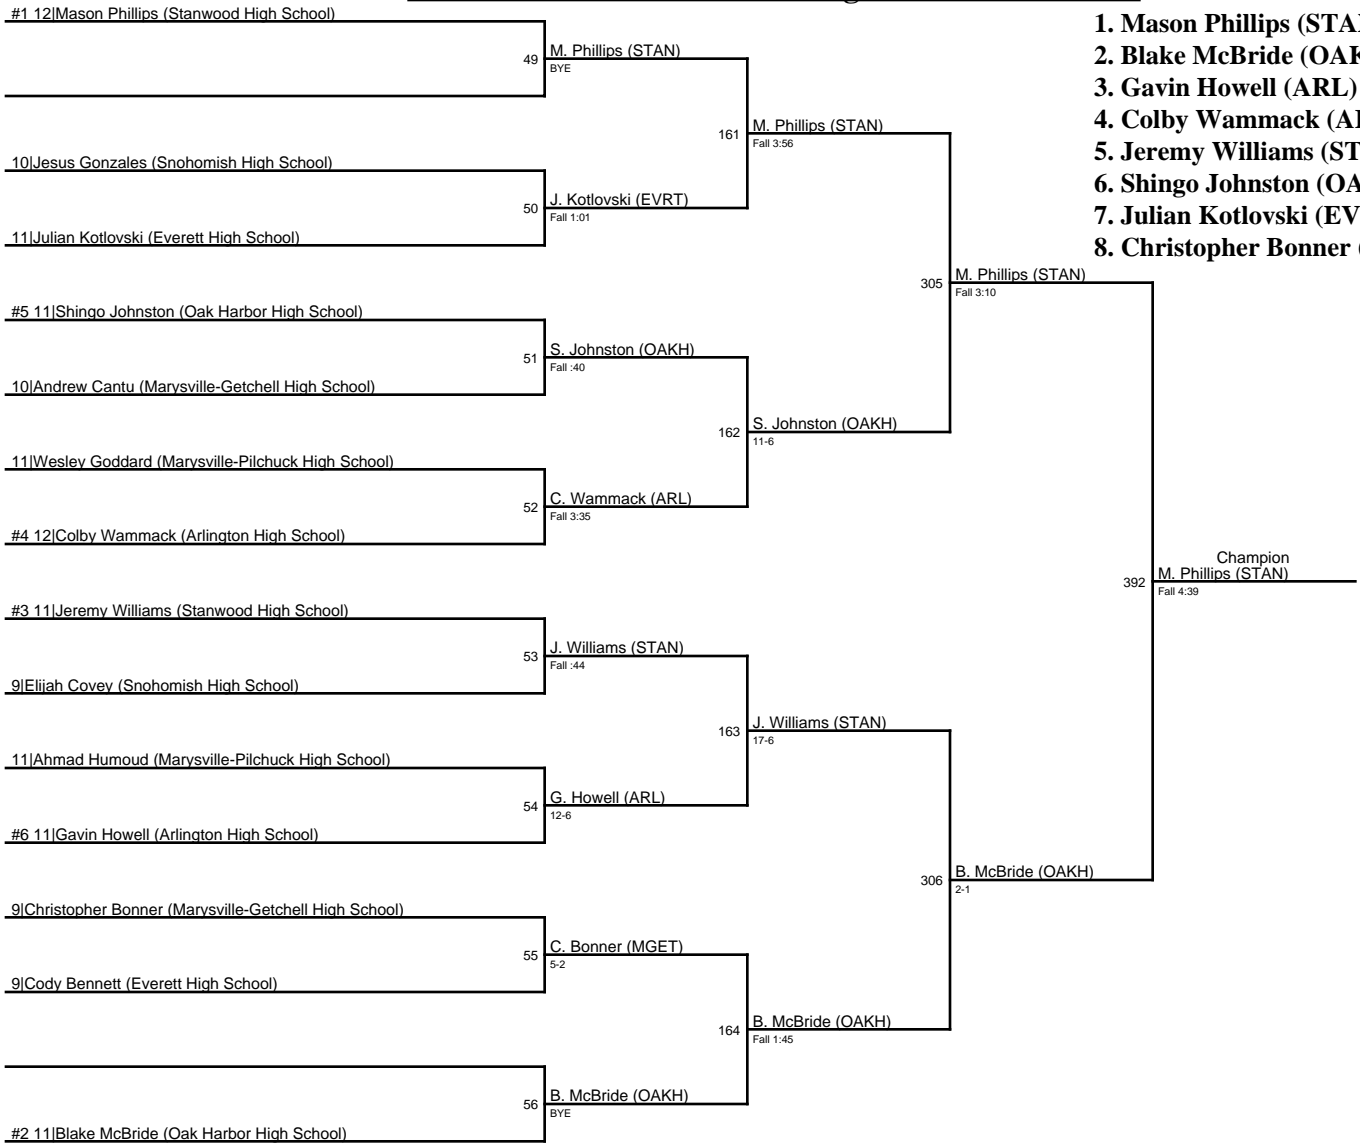

2018 WESCO 3A North Sub Regional / 145