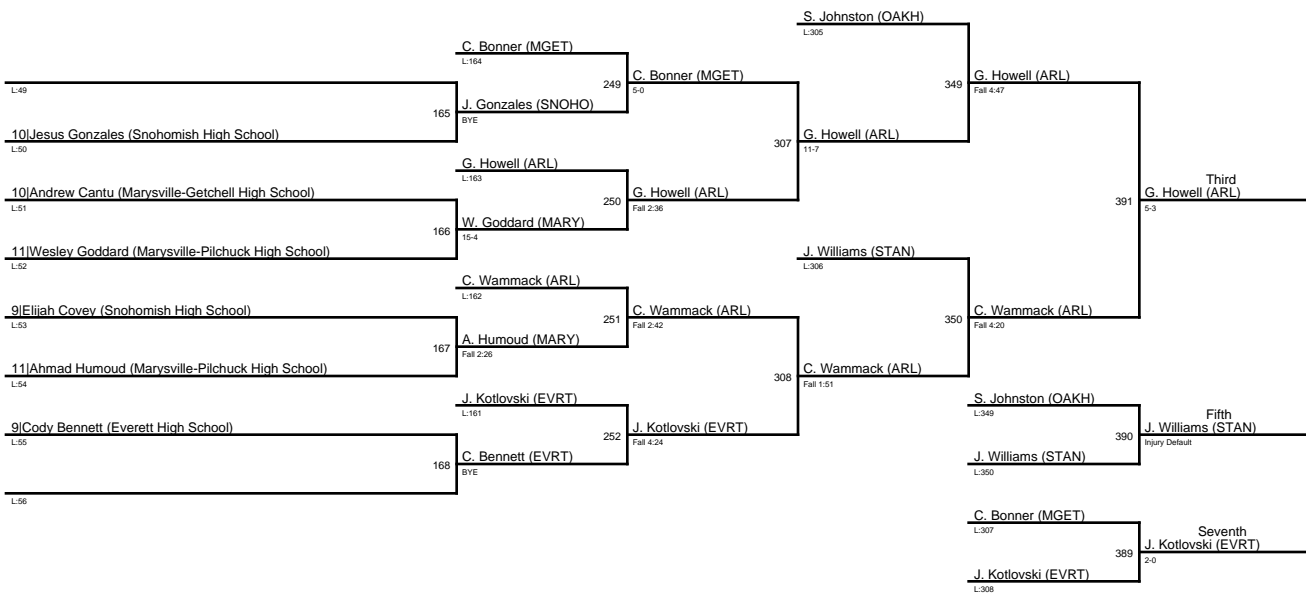

2018 WESCO 3A North Sub Regional / 145