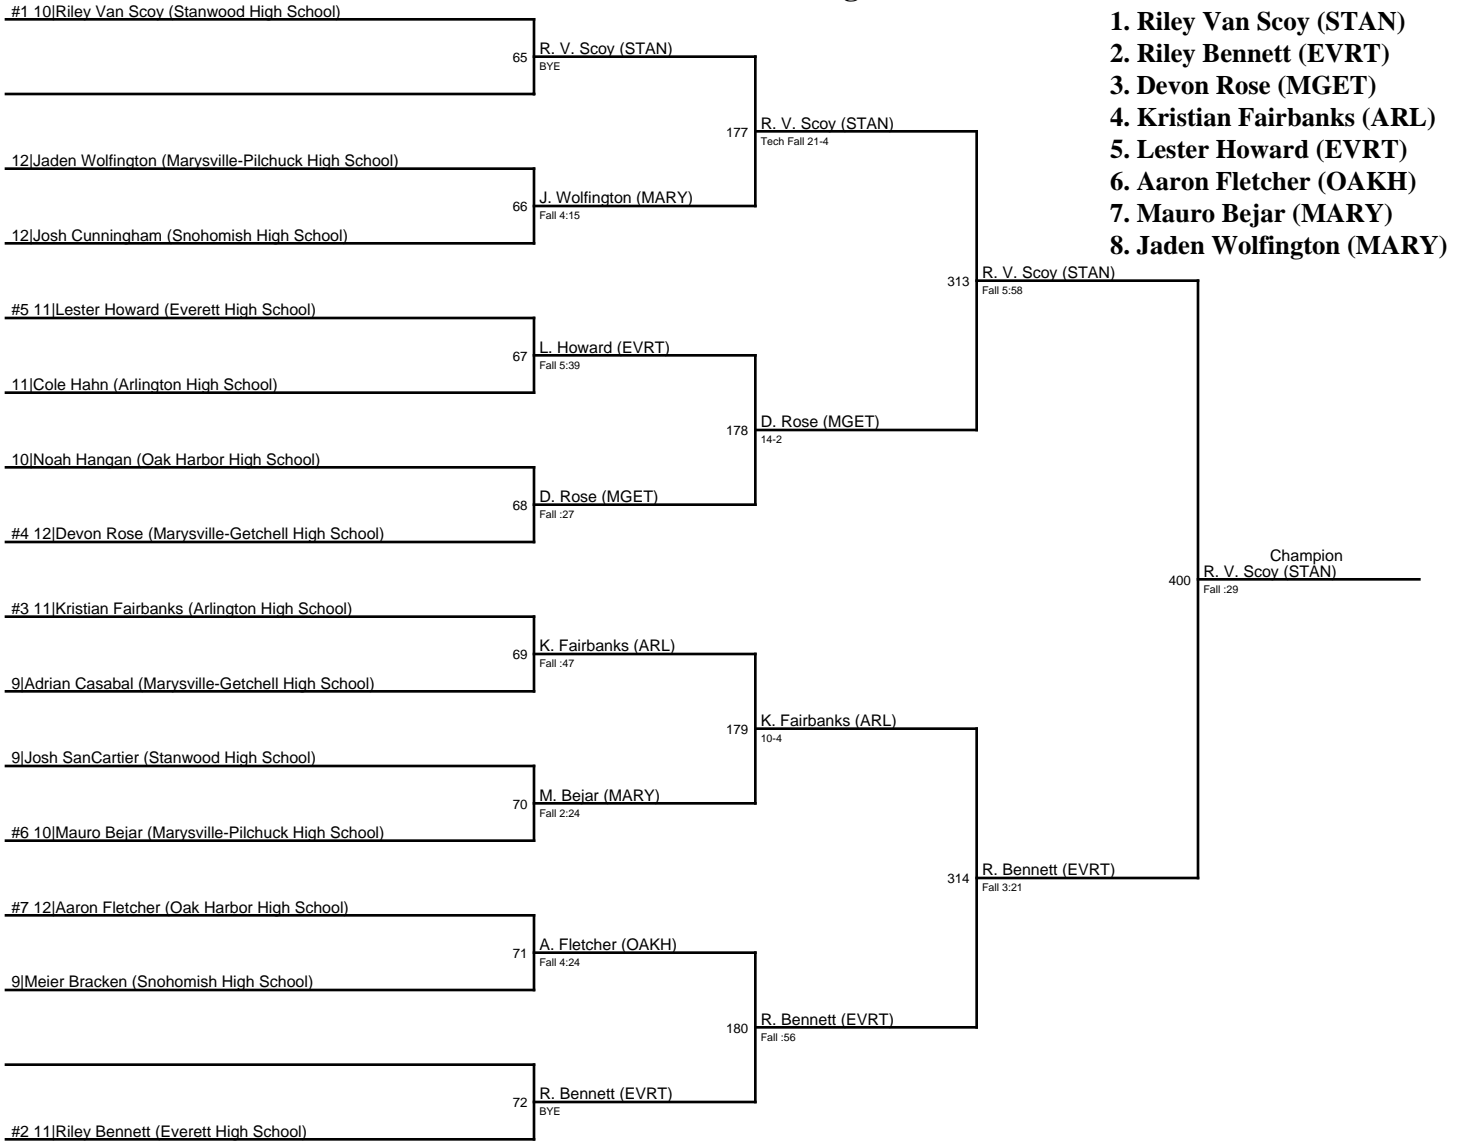

2018 WESCO 3A North Sub Regional / 160