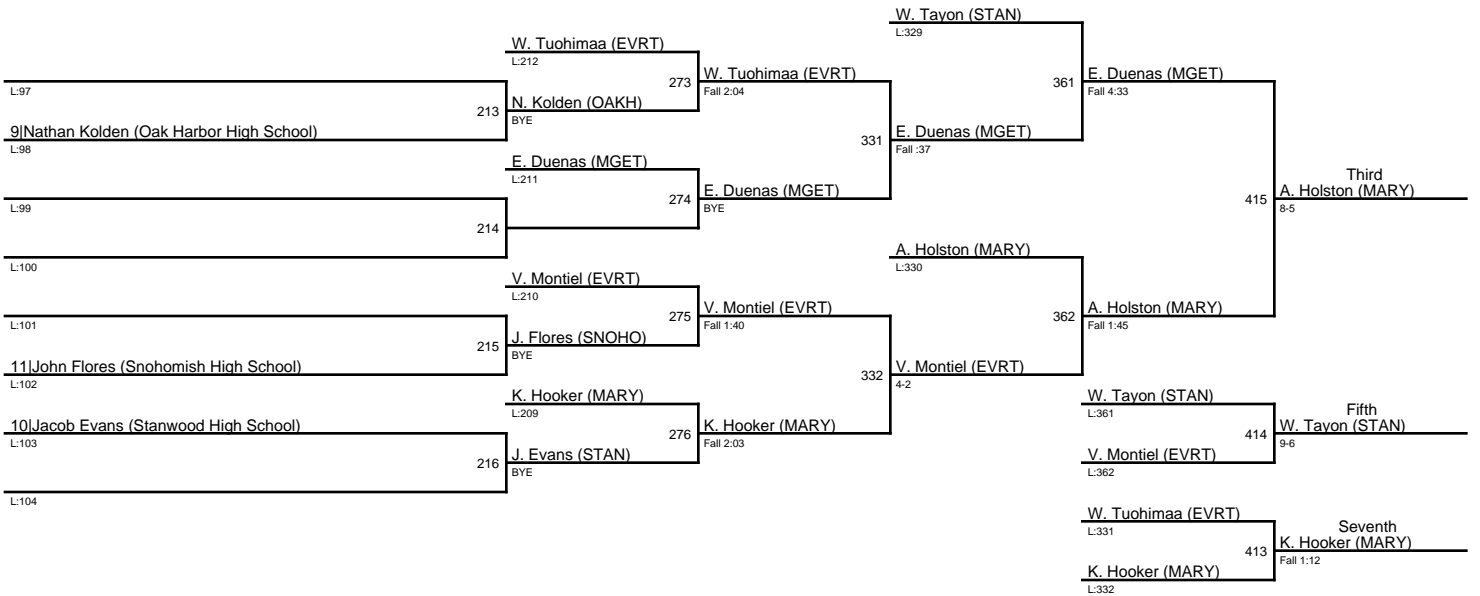

2018 WESCO 3A North Sub Regional / 220

#1 11|Matt Currier (Snohomish High School)

1. Michael Fisken (OAKH)
2. Matt Currier (SNOHO)
3. Adam Holston (MARY)
4. Erick Duenas (MGET)
5. Wyatt Tavon (STAN)
6. Victor Montiel (EVRT)
7. Korban Hooker (MARY)
8. Wyatt Tuohimaa (EVRT)