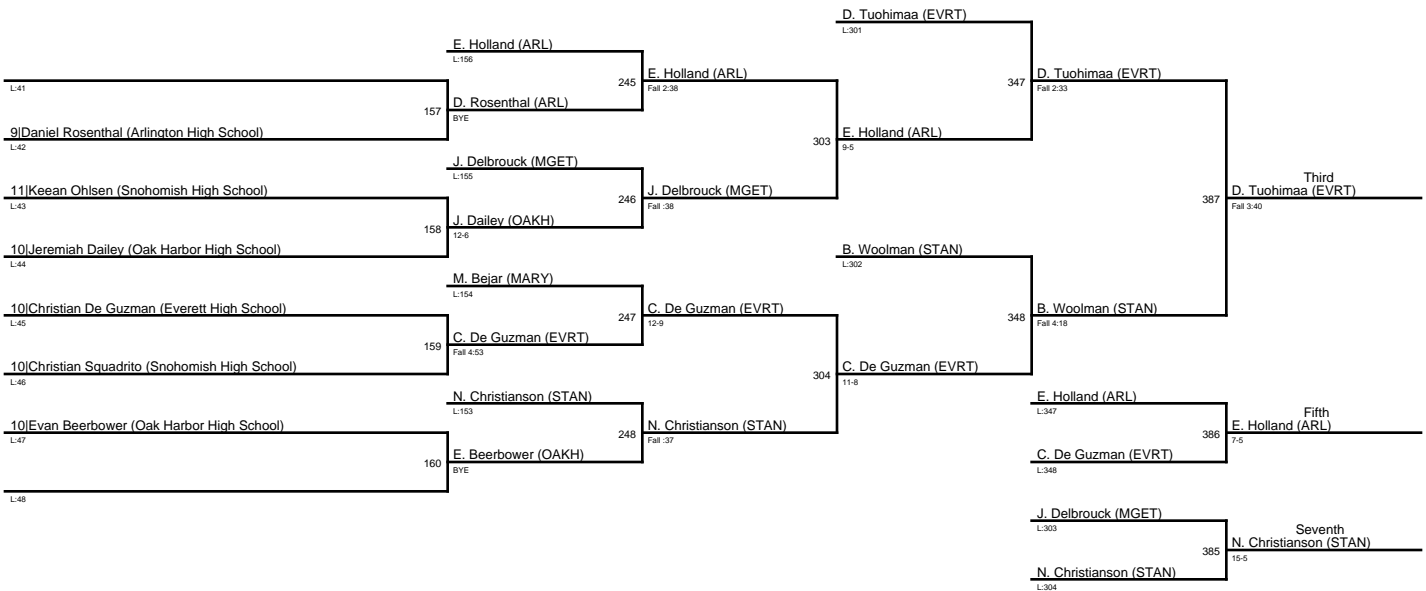

2018 WESCO 3A North Sub Regional / 138