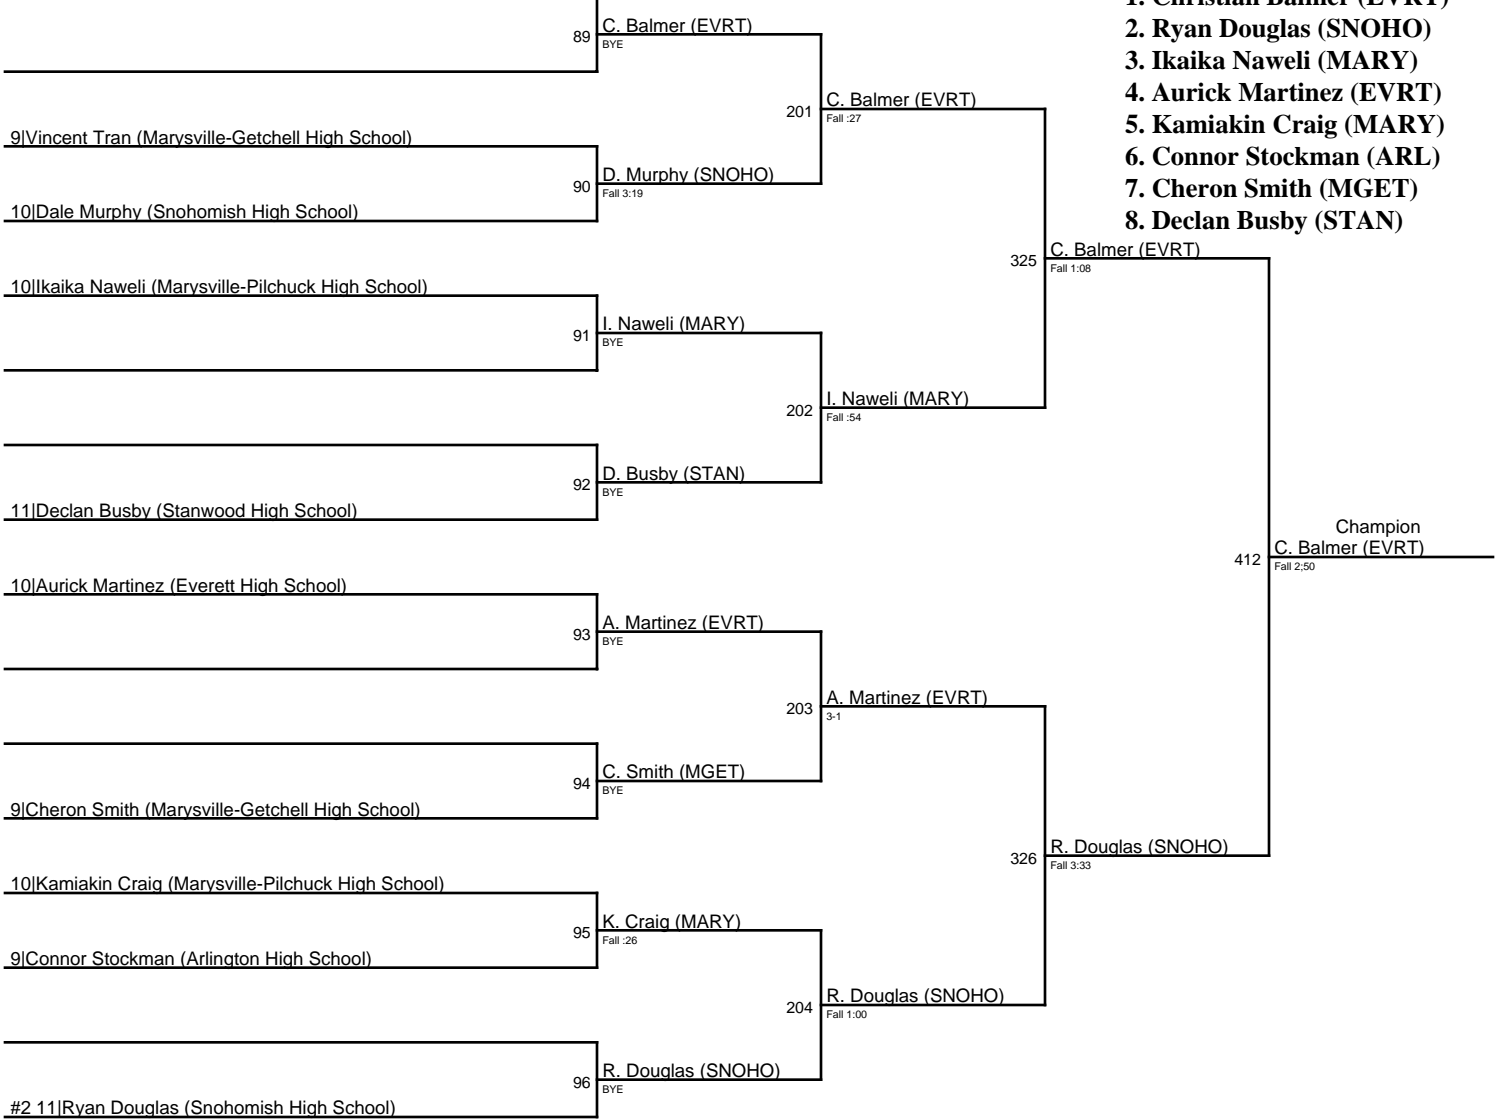

#1 11|Christian Balmer (Everett High School)

1. Christian Balmer (EVRT)
2. Ryan Douglas (SNOHO)
3. Ikaika Naweli (MARY)
4. Aurick Martinez (EVRT)
5. Kamiakin Craig (MARY)
6. Connor Stockman (ARL)
7. Cheron Smith (MGET)
8. Declan Busby (STAN)