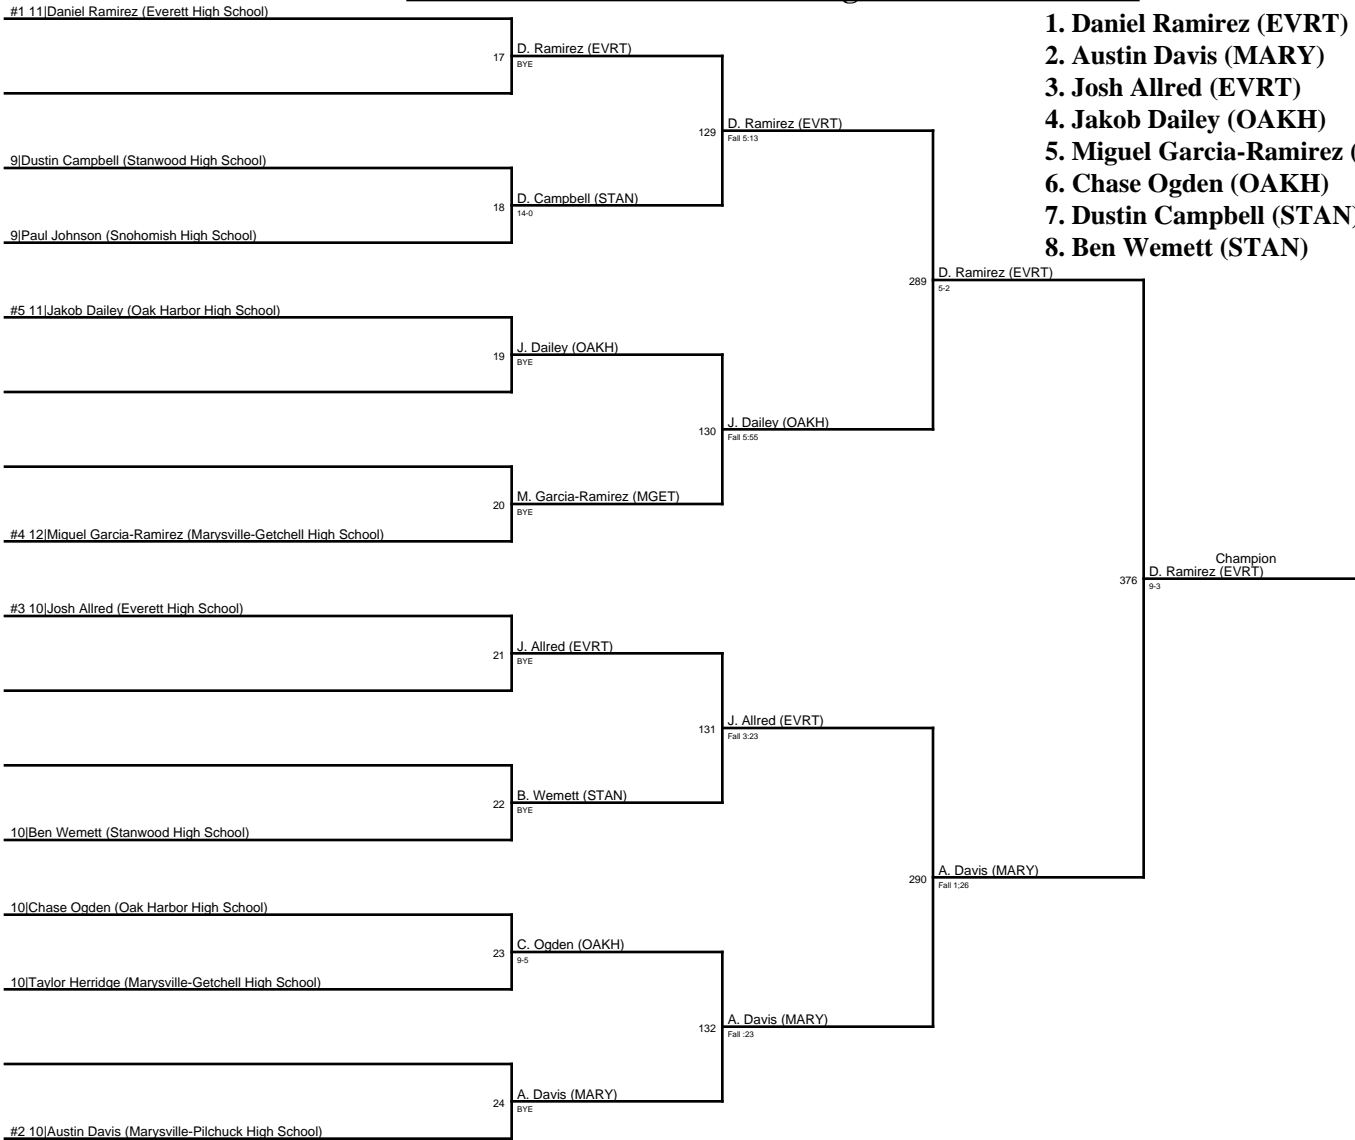

2018 WESCO 3A North Sub Regional / 120