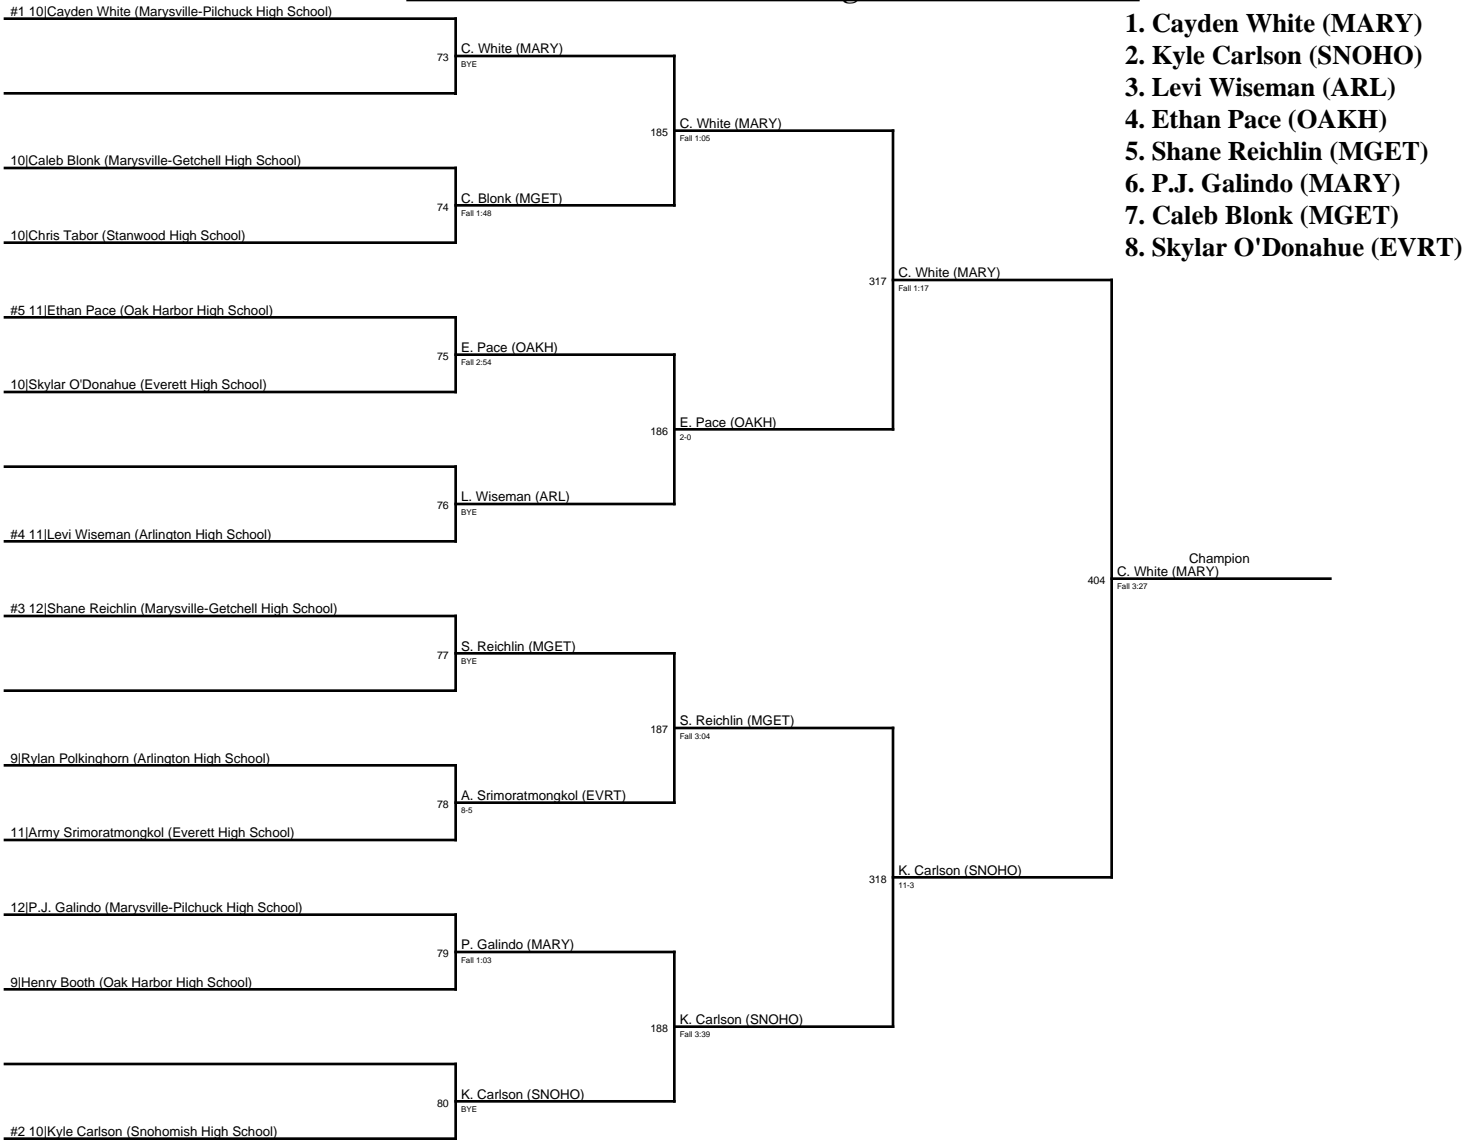

2018 WESCO 3A North Sub Regional / 170