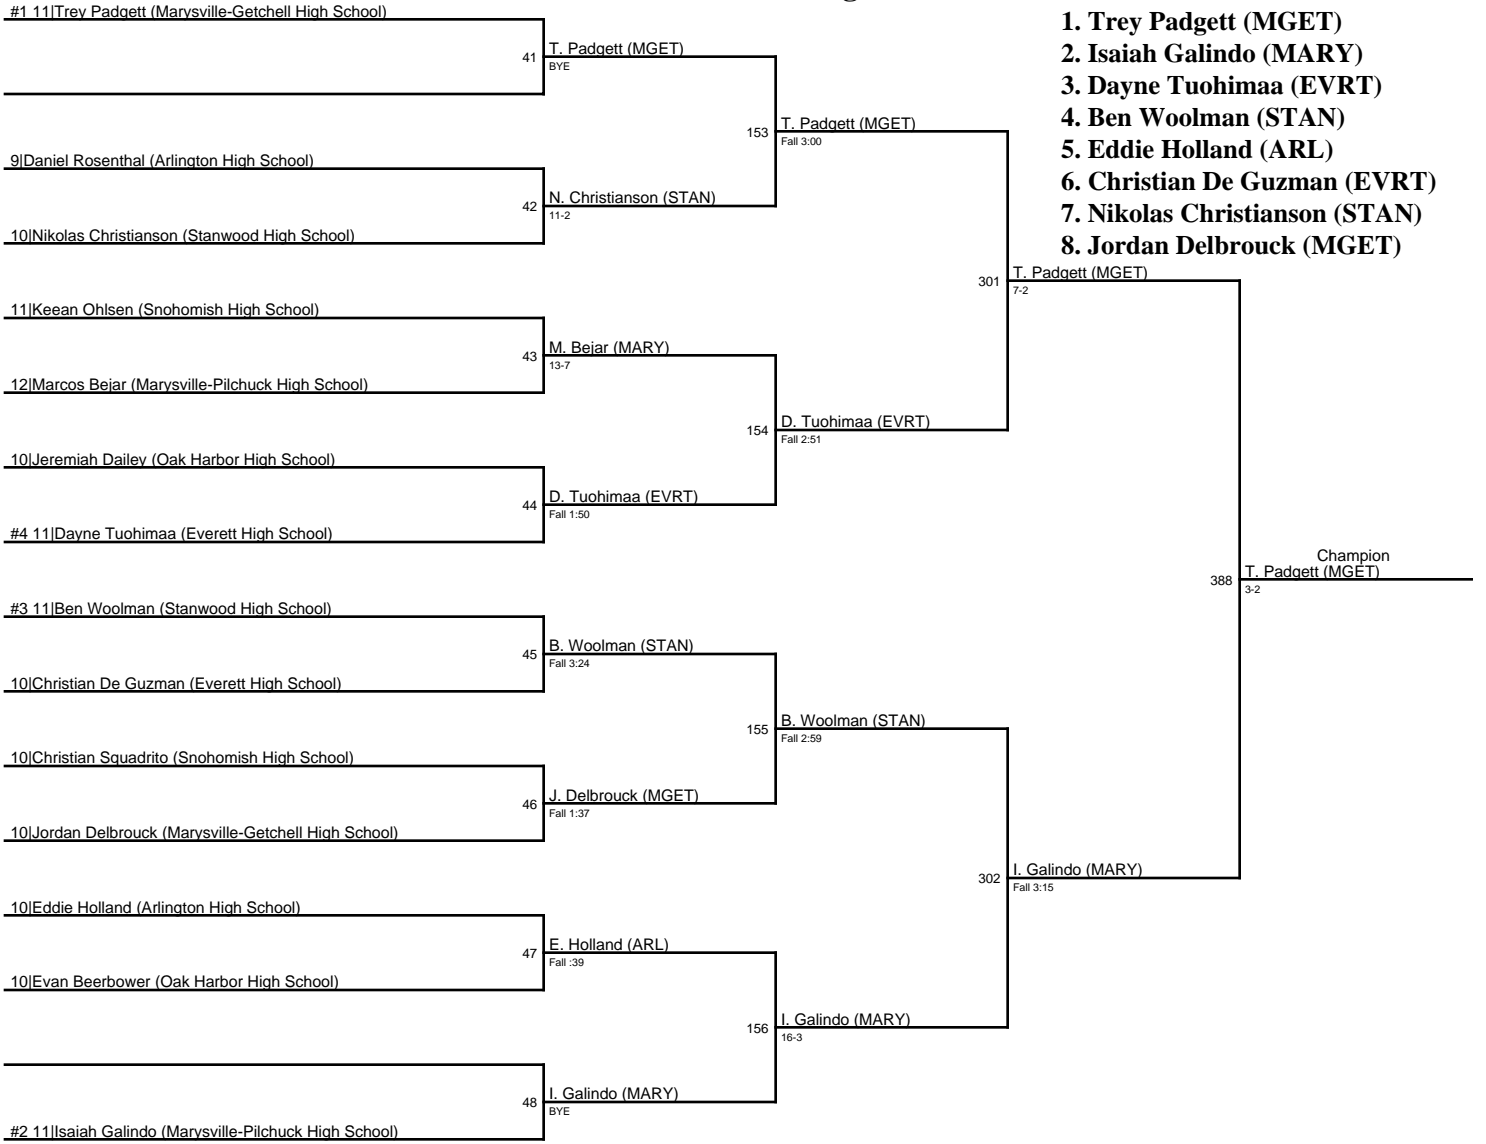

2018 WESCO 3A North Sub Regional / 138