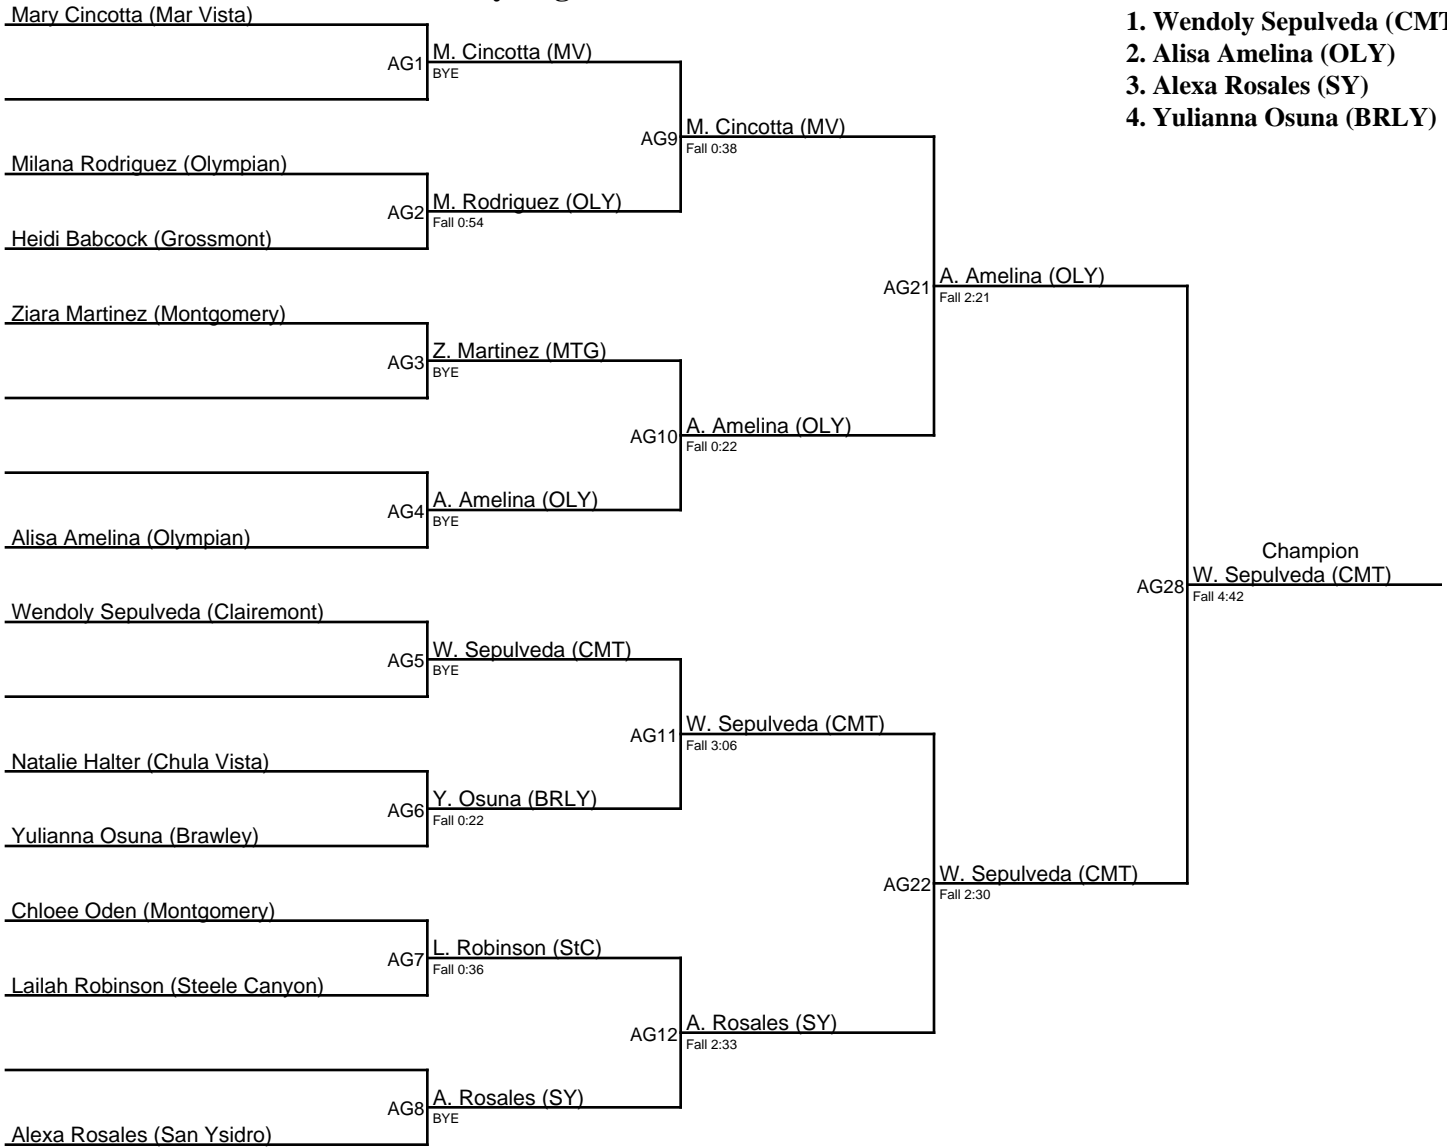

Lady Eagles Invitational 2019 / 132

1. Wendoly Sepulveda (CMT)
2. Alisa Amelina (OLY)
3. Alexa Rosales (SY)
4. Yulianna Osuna (BRLY)