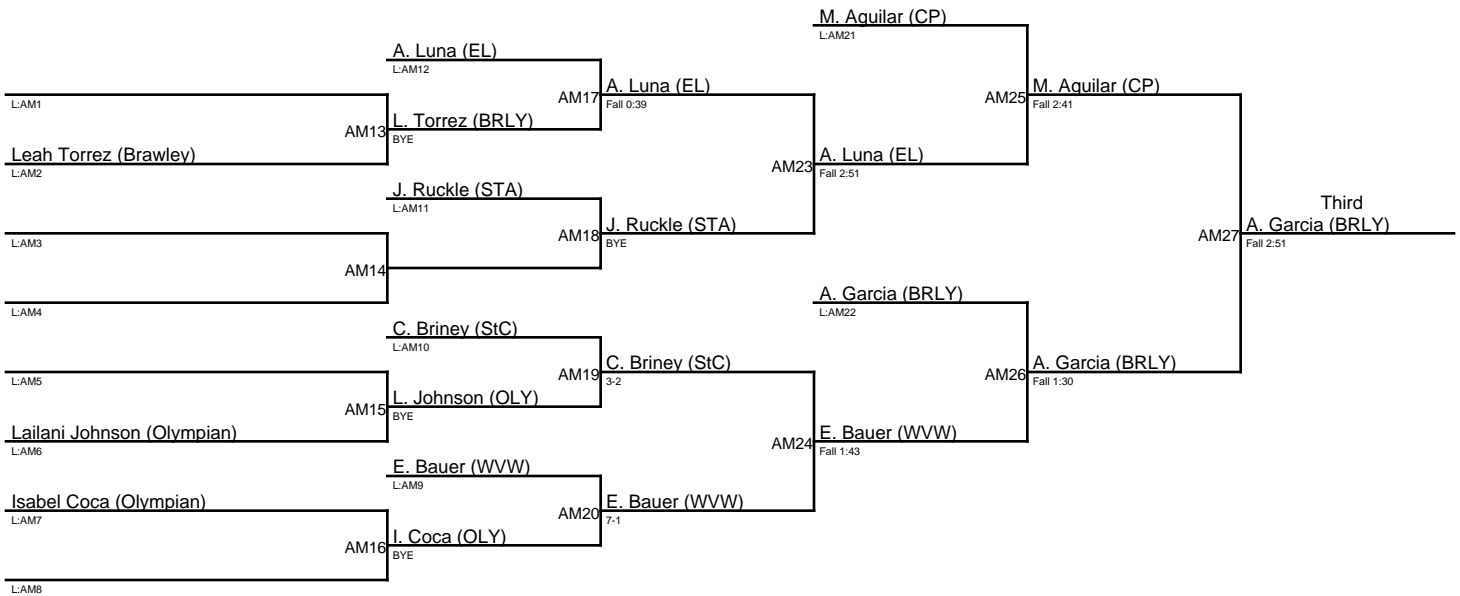

Lady Eagles Invitational 2019 / 144

1. Jacyn Jardon (BRLY)
2. Kayley Garcia (VIS)
3. Alyssa Campos (HLX)
4. Amanda Edwards (SRA)

Lady Eagles Invitational 2019 / 151

Dylan Jardon (Brawley)

1. Dylan Jardon (BRLY)
2. Ayianna Fernandez (CP)
3. Stacey Alvarado (CV)
4. Aunica Vargas (OLY)

Champion
D. Jardon (BRLY)
Fall 1:16

Third
S. Alvarado (CV)
Fall 3:44

Lady Eagles Invitational 2019 / 161

1. Jasmin Ballesteros (MTG)
2. Brooke Klomp (EL)
3. Alina Durdiev (SD)
4. Brianna Toji (BRLY)

Lady Eagles Invitational 2019 / 171