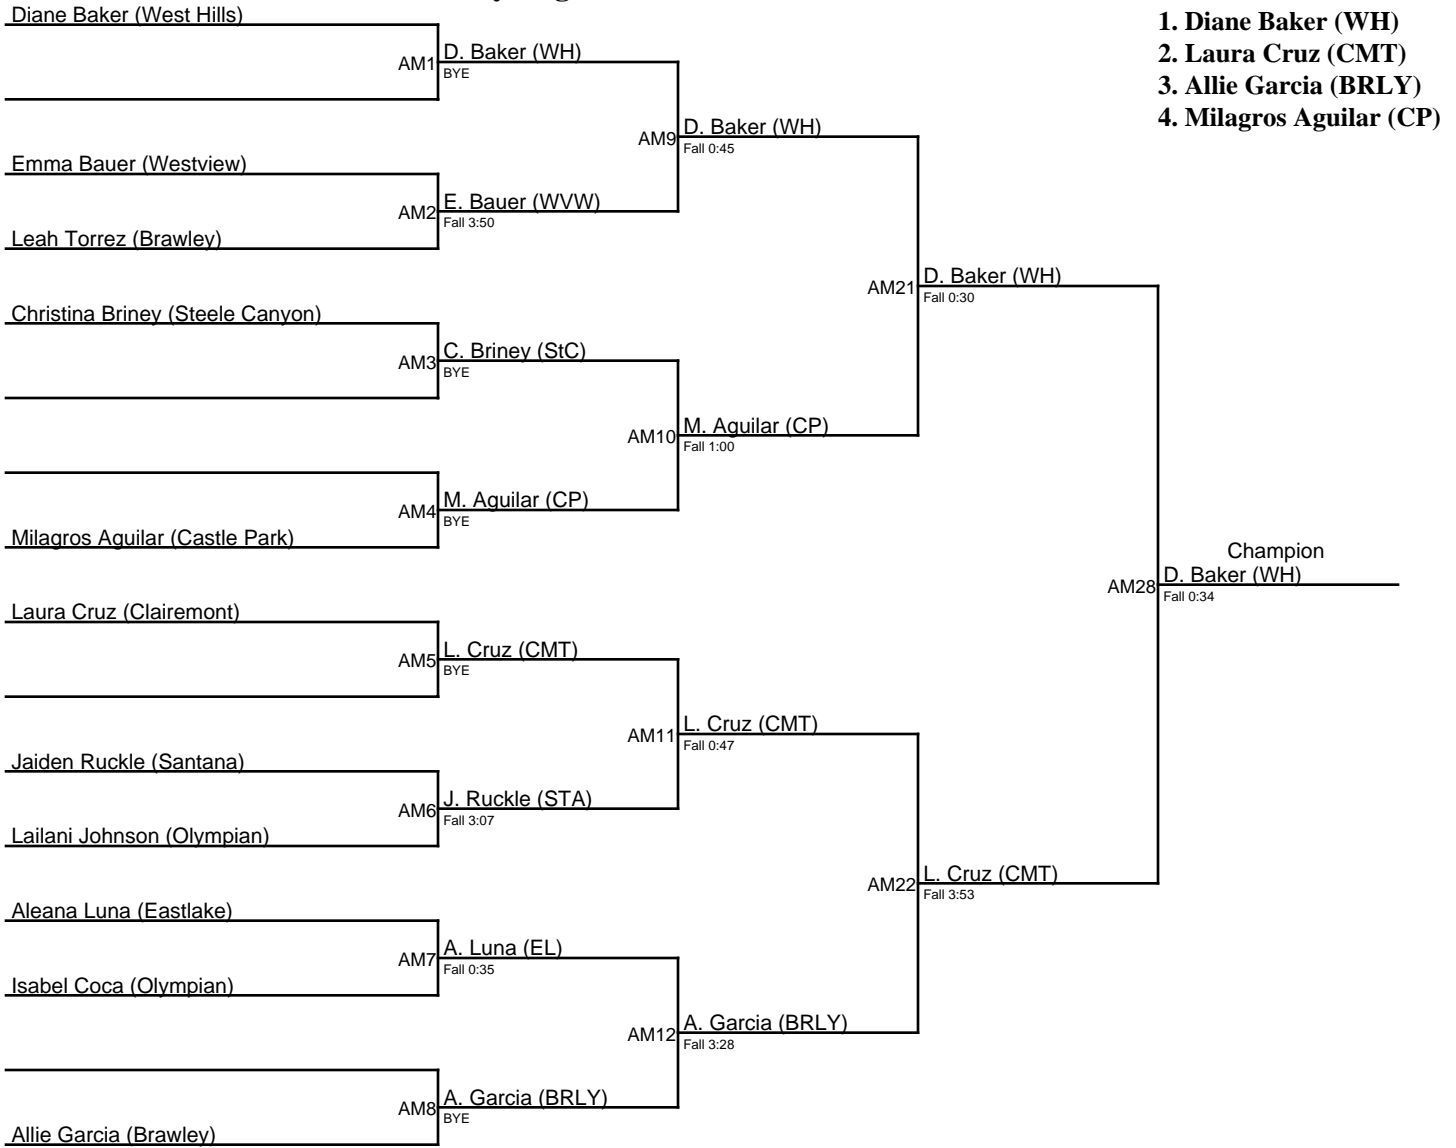

Champion
D. Jardon (BRLY)
Fall 1:16

Third
S. Alvarado (CV)
Fall 3:44

Lady Eagles Invitational 2019 / 161

1. Jasmin Ballesteros (MTG)
2. Brooke Klomp (EL)
3. Alina Durdiev (SD)
4. Brianna Toji (BRLY)

Lady Eagles Invitational 2019 / 171