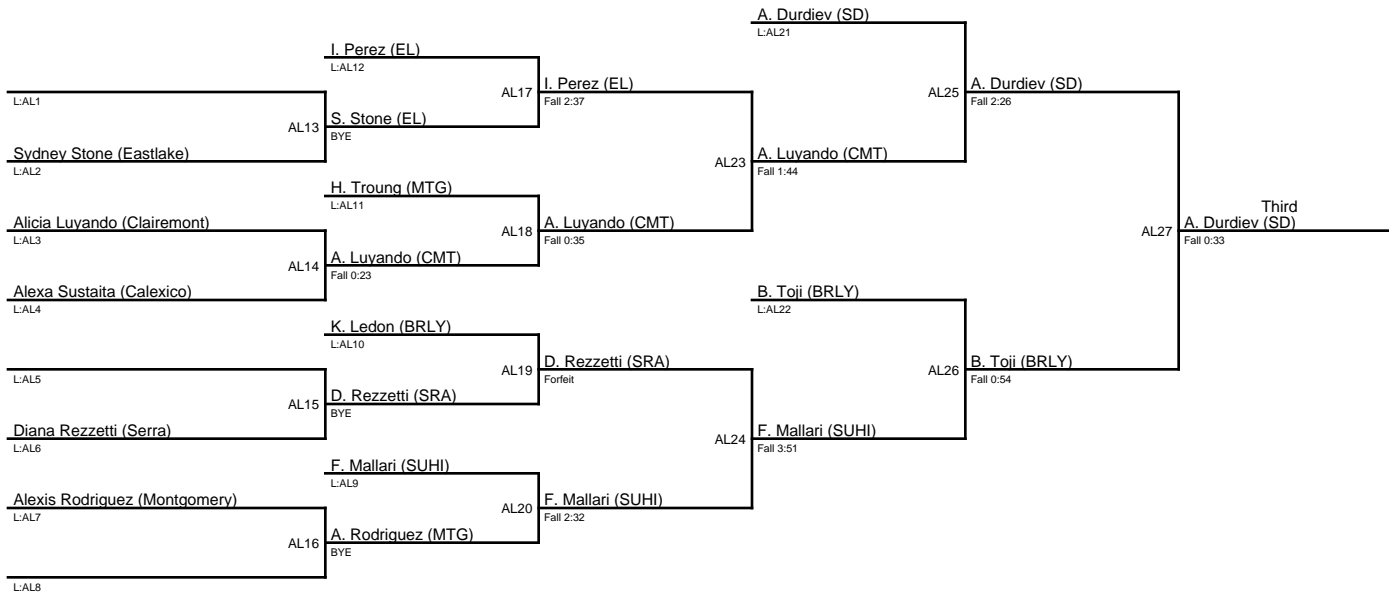

Lady Eagles Invitational 2019 / 161

1. Jasmin Ballesteros (MTG)
2. Brooke Klomp (EL)
3. Alina Durdiev (SD)
4. Brianna Toji (BRLY)