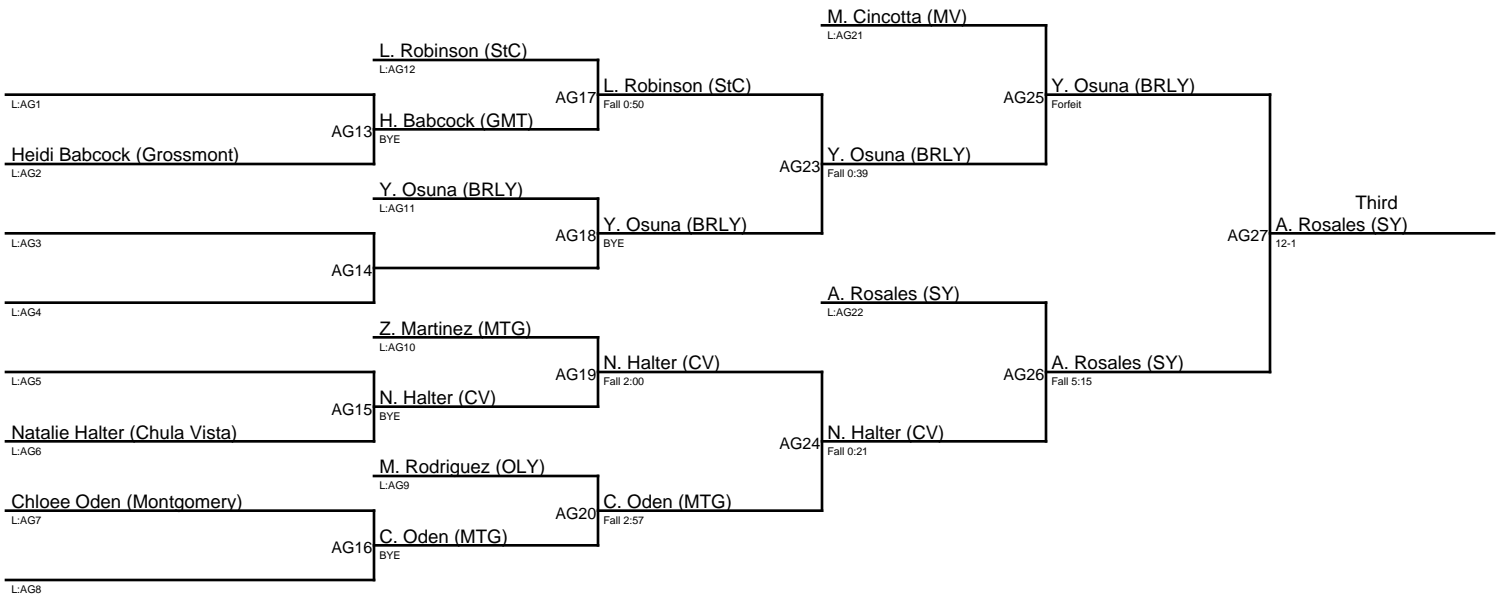

Lady Eagles Invitational 2019 / 132

1. Wendoly Sepulveda (CMT)
2. Alisa Amelina (OLY)
3. Alexa Rosales (SY)
4. Yulianna Osuna (BRLY)