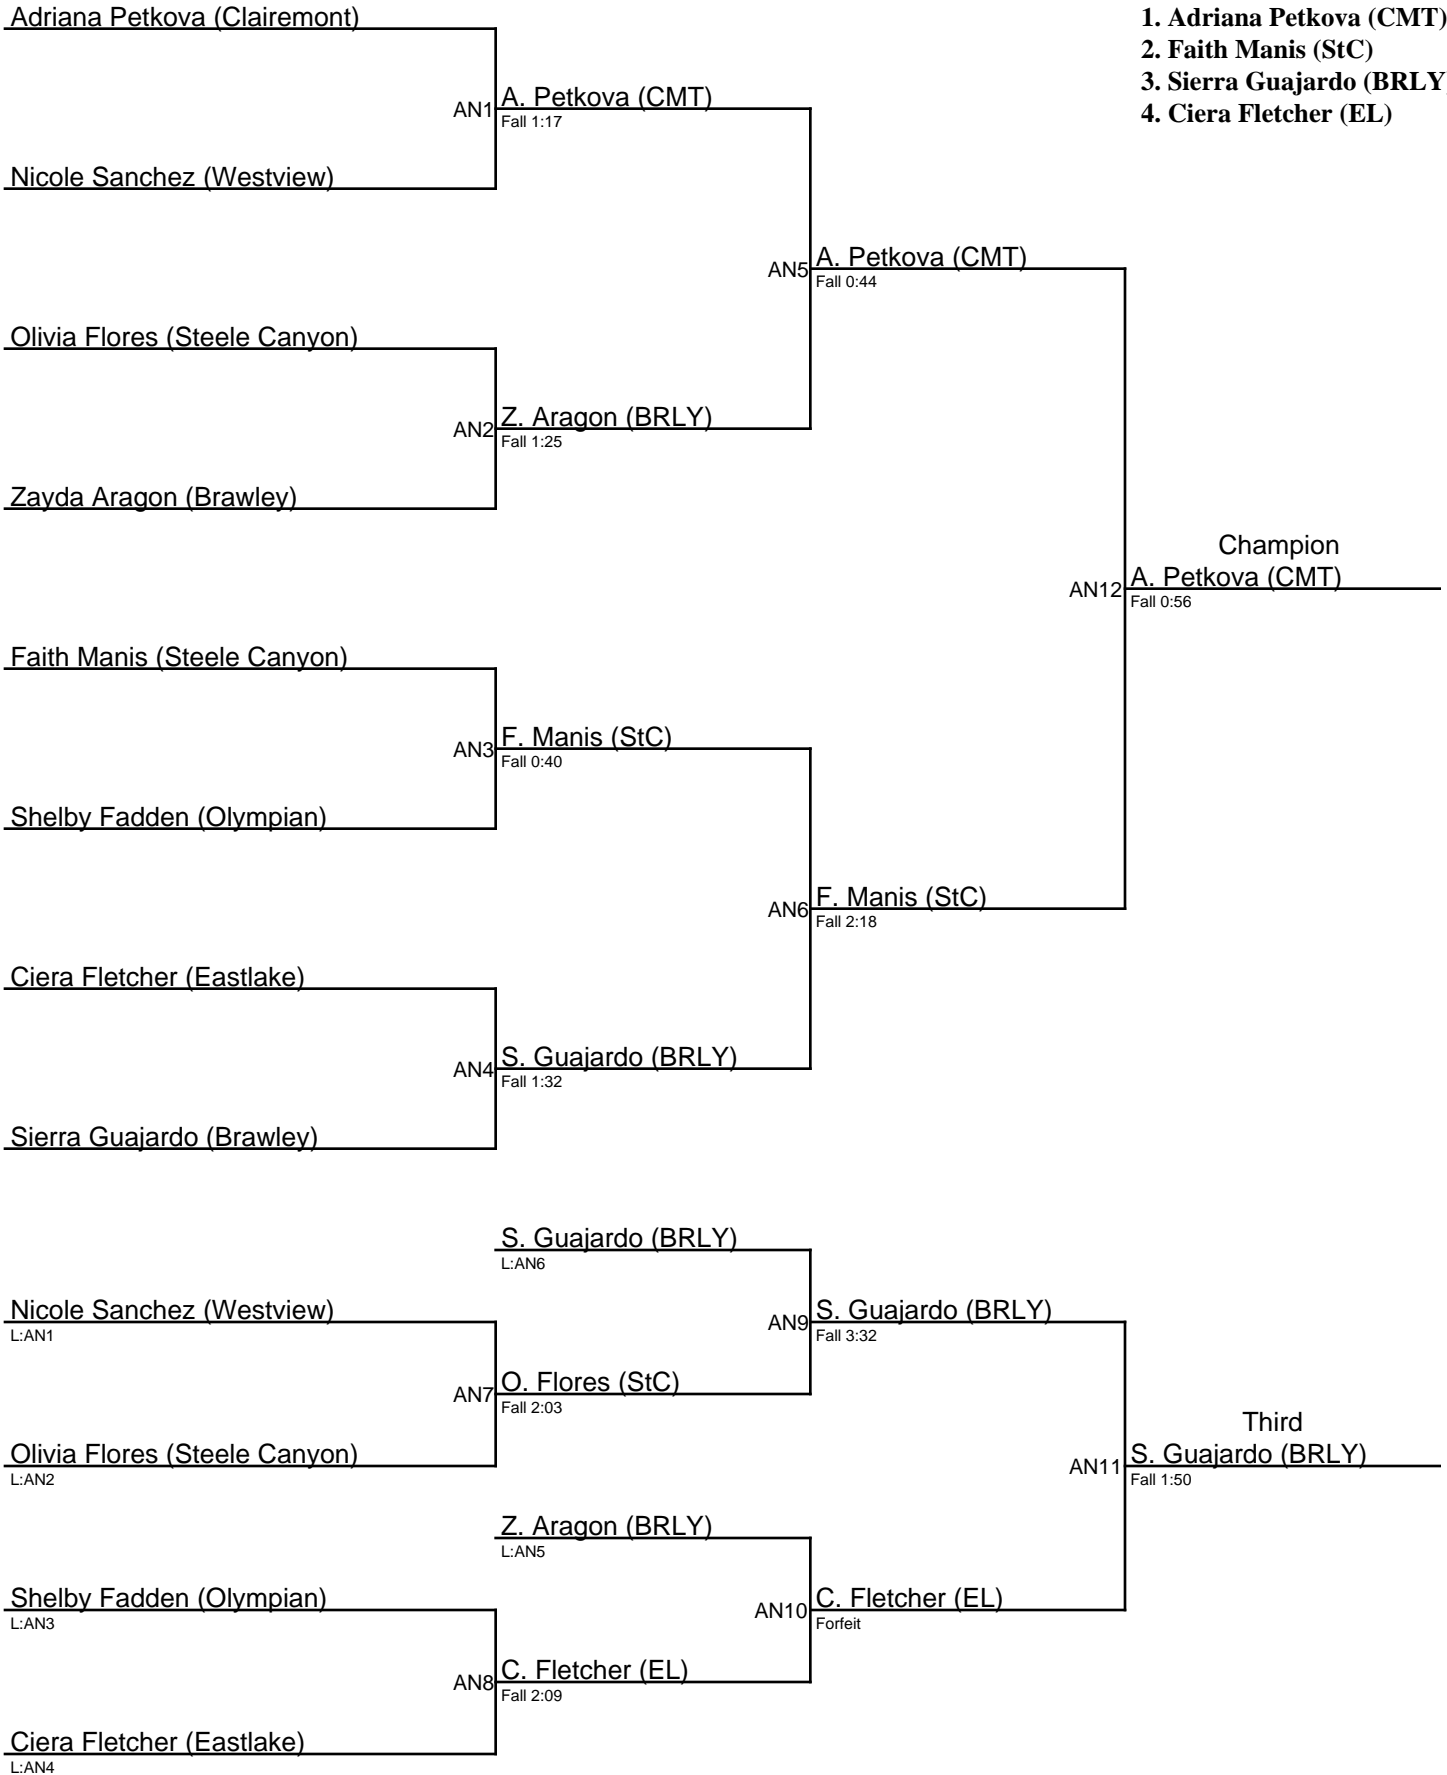

Lady Eagles Invitational 2019 / 190

1. Adriana Petkova (CMT)
2. Faith Manis (StC)
3. Sierra Guajardo (BRLY)
4. Ciera Fletcher (EL)