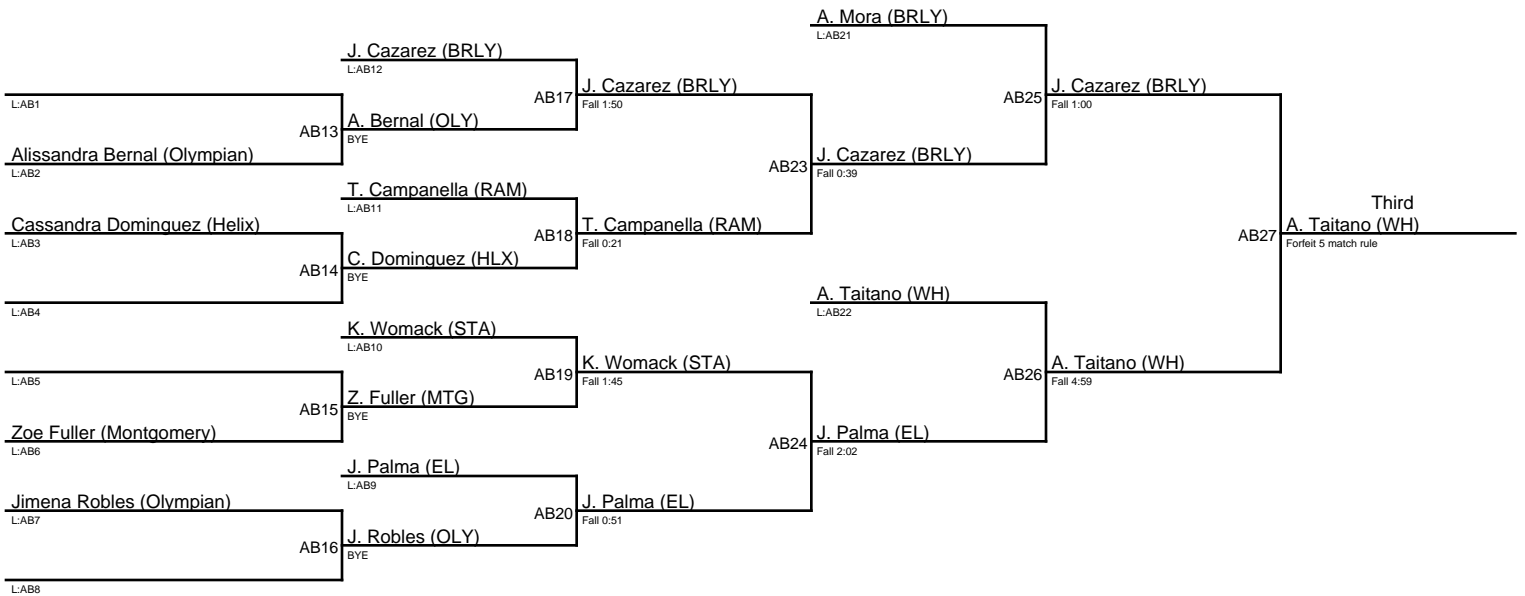

Lady Eagles Invitational 2019 / 102

- 1. Isis Dominguez (CLX)**
- 2. Mary Santana (BRLY)**
- 3. Gabriella Rine (CMT)**
- 4. Olivia Gavaldon (OLY)**

Lady Eagles Invitational 2019 / 107

1. Karen Salais (CLX)
2. Alexis Espinoza (BRLY)
3. Alexis Taitano (WH)
4. Jaylee Cazarez (BRLY)