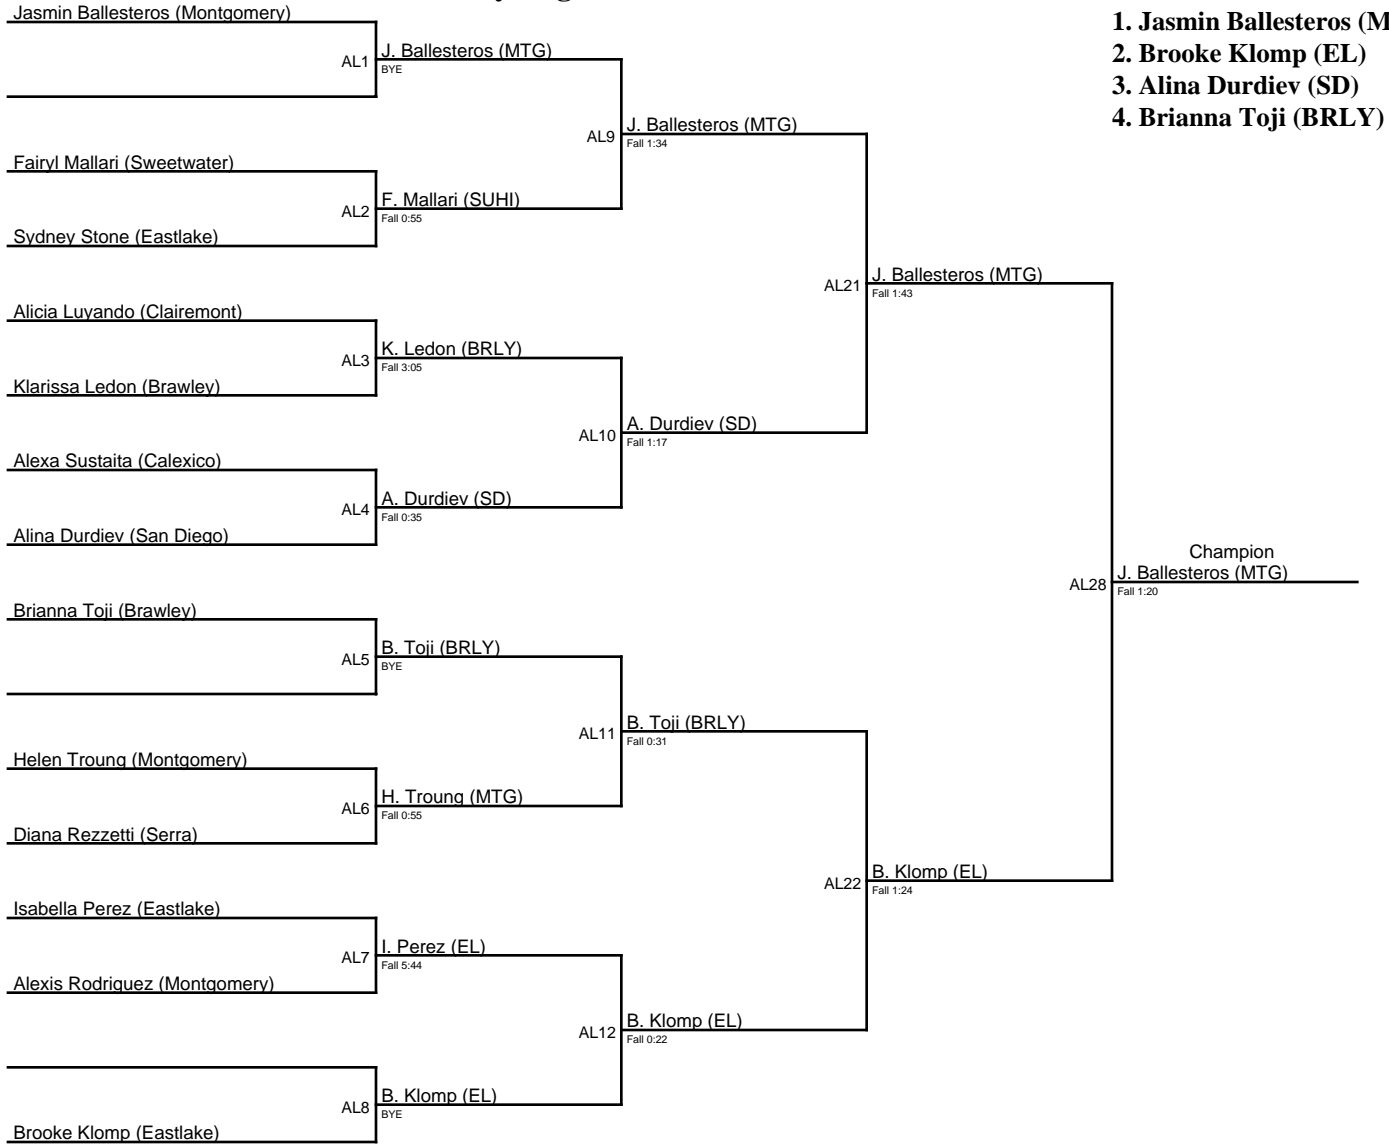

Lady Eagles Invitational 2019 / 161

1. Jasmin Ballesteros (MTG)
2. Brooke Klomp (EL)
3. Alina Durdiev (SD)
4. Brianna Toji (BRLY)