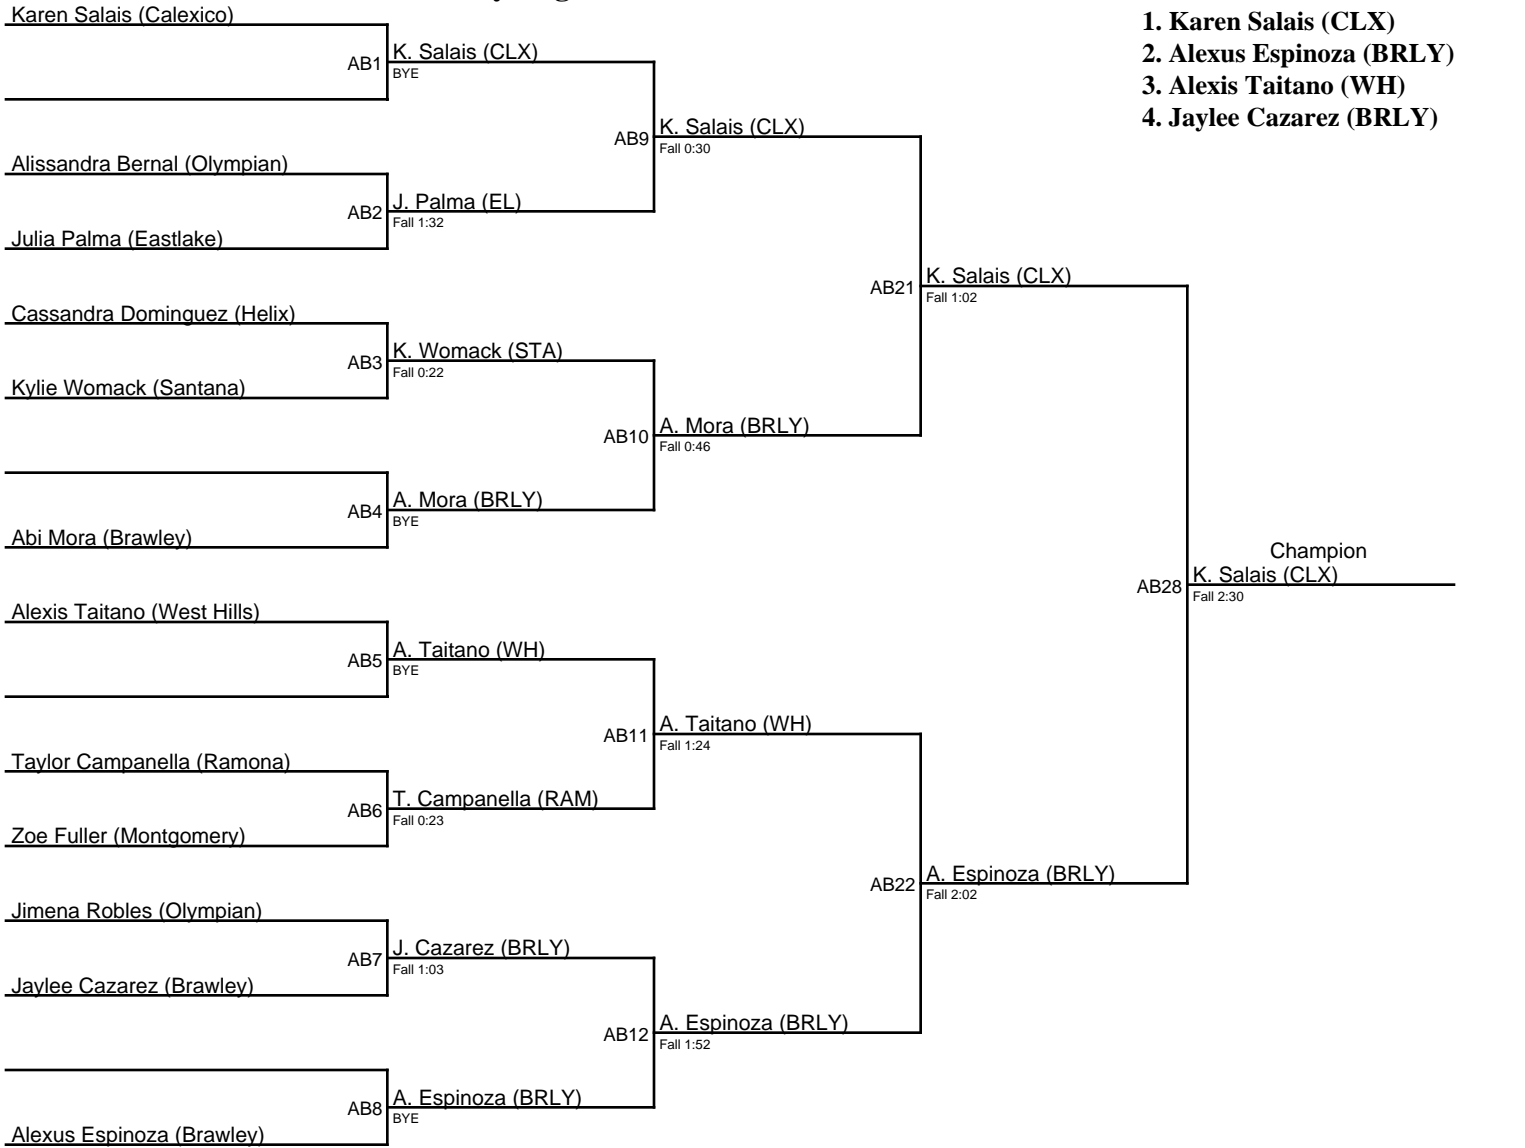

Lady Eagles Invitational 2019 / 102

- 1. Isis Dominguez (CLX)**
- 2. Mary Santana (BRLY)**
- 3. Gabriella Rine (CMT)**
- 4. Olivia Gavaldon (OLY)**

Lady Eagles Invitational 2019 / 107

1. Karen Salais (CLX)
2. Alexis Espinoza (BRLY)
3. Alexis Taitano (WH)
4. Jaylee Cazarez (BRLY)