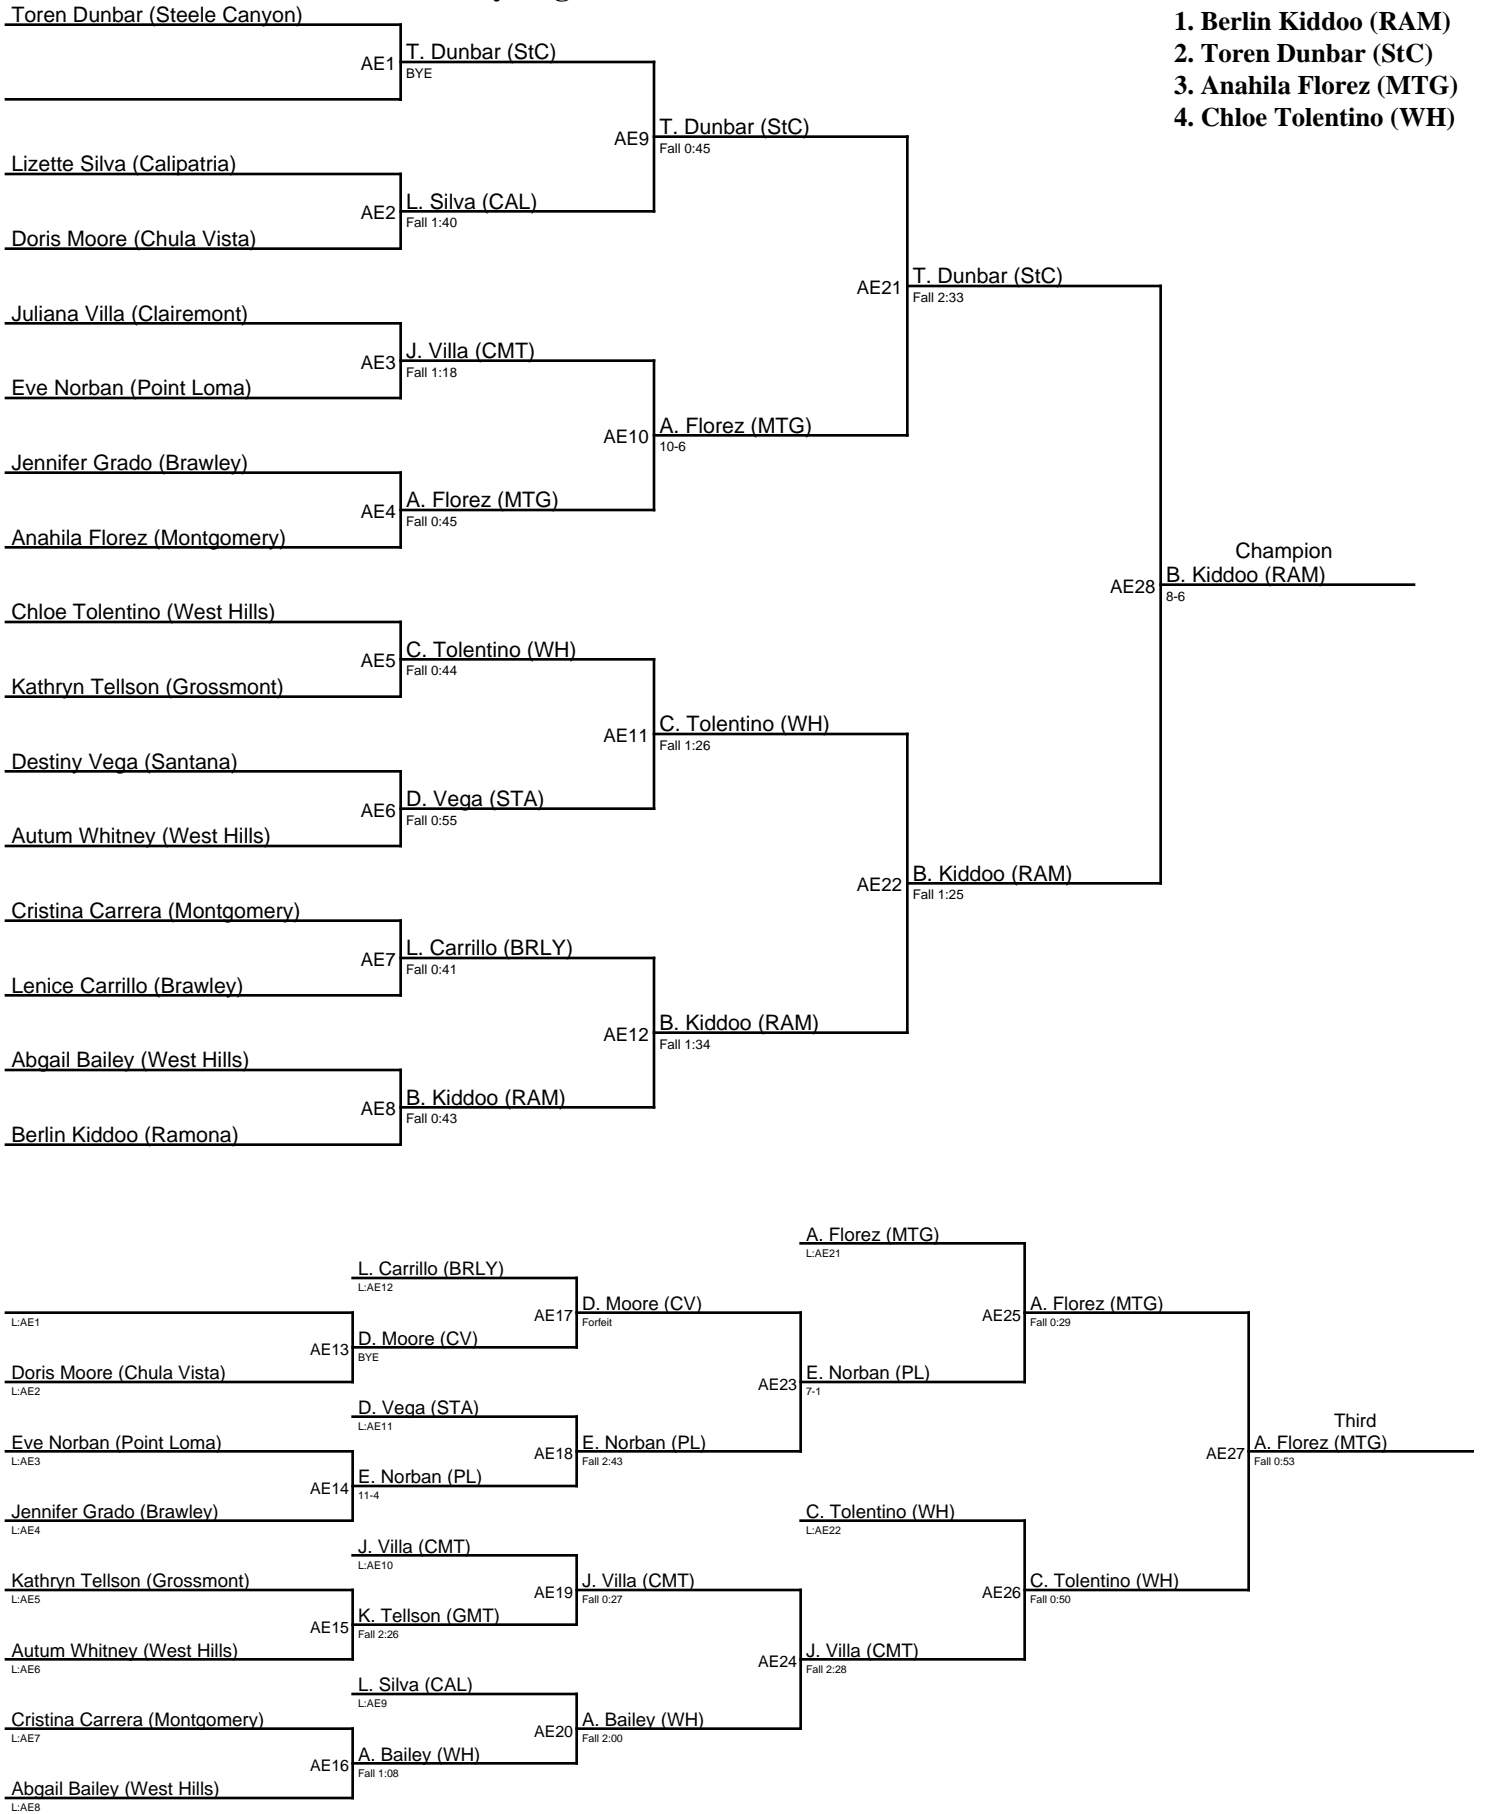

Lady Eagles Invitational 2019 / 122

1. Berlin Kiddoo (RAM)
2. Toren Dunbar (StC)
3. Anahila Florez (MTG)
4. Chloe Tolentino (WH)