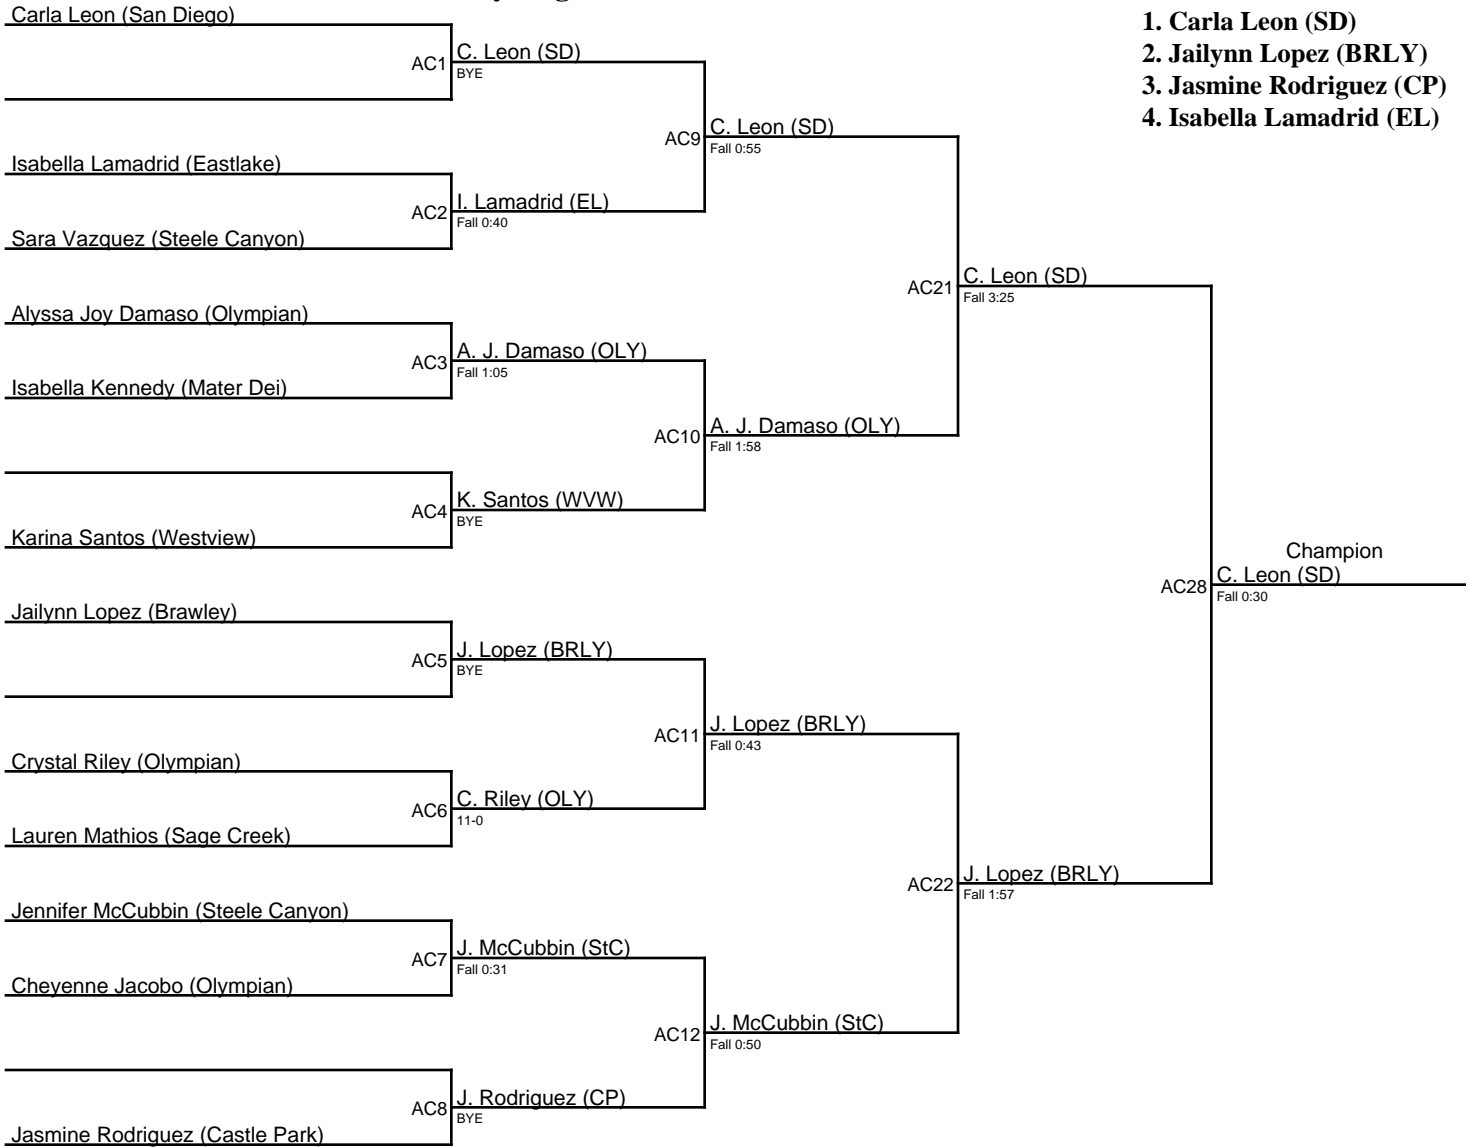

Lady Eagles Invitational 2019 / 112