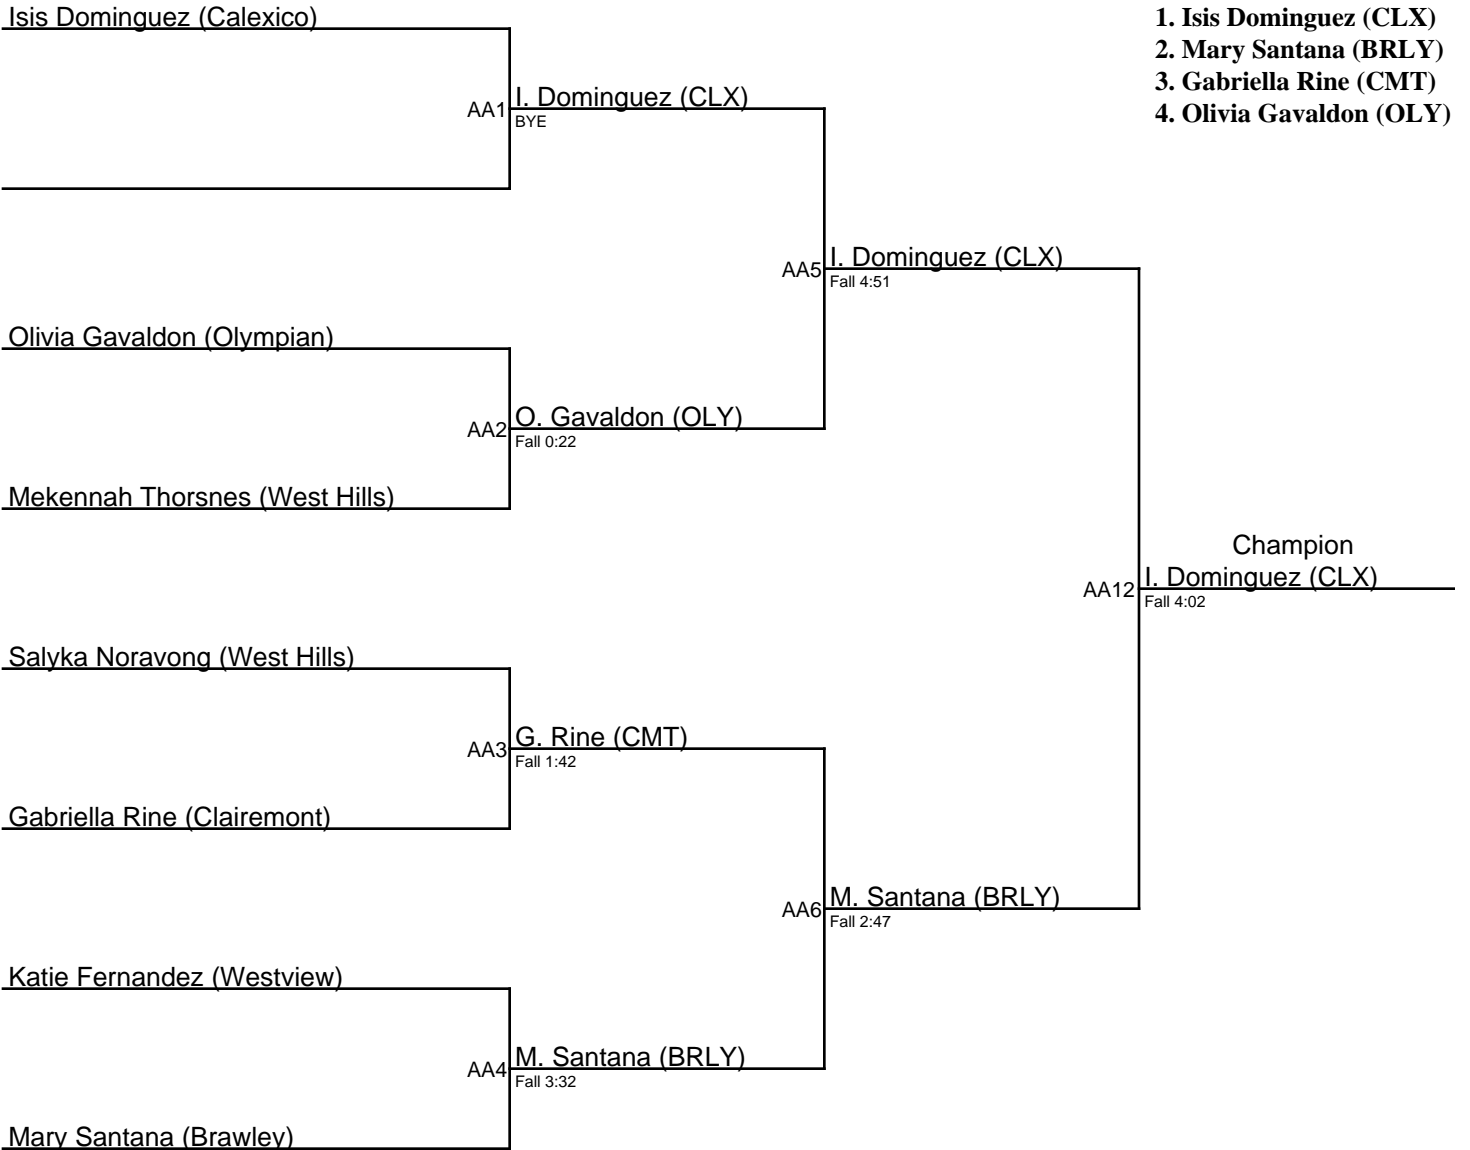

Lady Eagles Invitational 2019 / 102

- 1. Isis Dominguez (CLX)**
- 2. Mary Santana (BRLY)**
- 3. Gabriella Rine (CMT)**
- 4. Olivia Gavaldon (OLY)**

Lady Eagles Invitational 2019 / 107

1. Karen Salais (CLX)
2. Alexis Espinoza (BRLY)
3. Alexis Taitano (WH)
4. Jaylee Cazarez (BRLY)