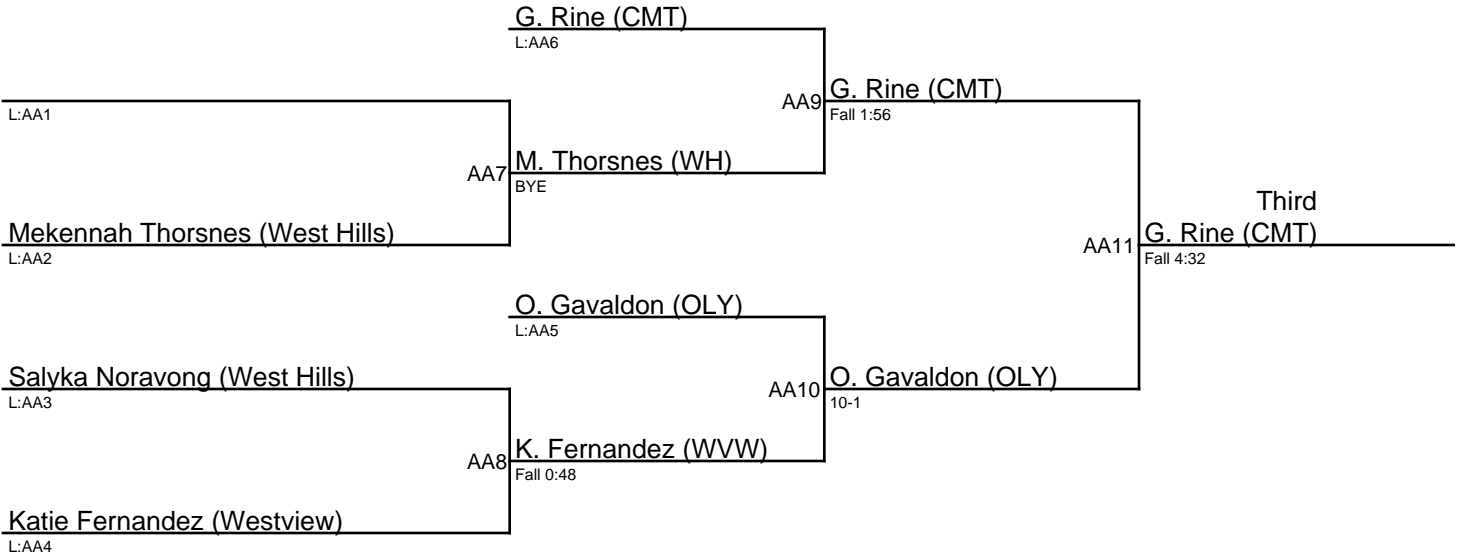

Lady Eagles Invitational 2019 / 102

- 1. Isis Dominguez (CLX)**
- 2. Mary Santana (BRLY)**
- 3. Gabriella Rine (CMT)**
- 4. Olivia Gavaldon (OLY)**

Lady Eagles Invitational 2019 / 107

1. Karen Salais (CLX)
2. Alexis Espinoza (BRLY)
3. Alexis Taitano (WH)
4. Jaylee Cazarez (BRLY)