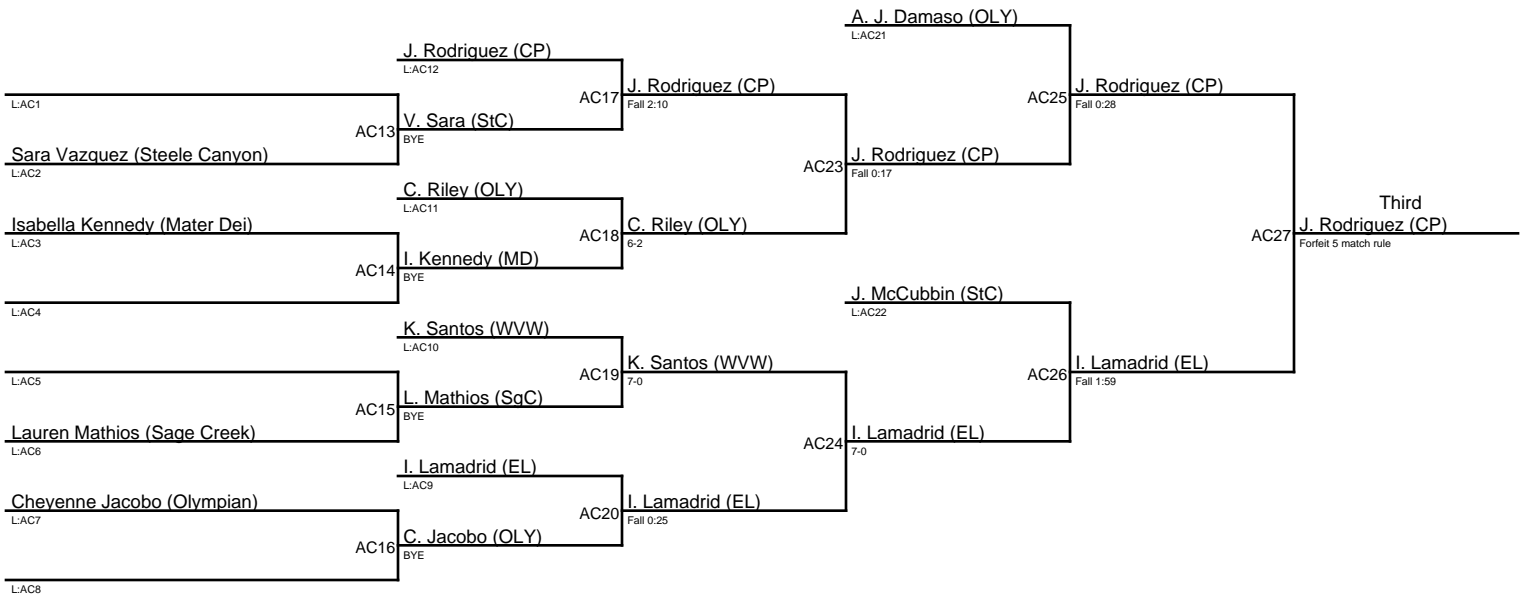

Lady Eagles Invitational 2019 / 112