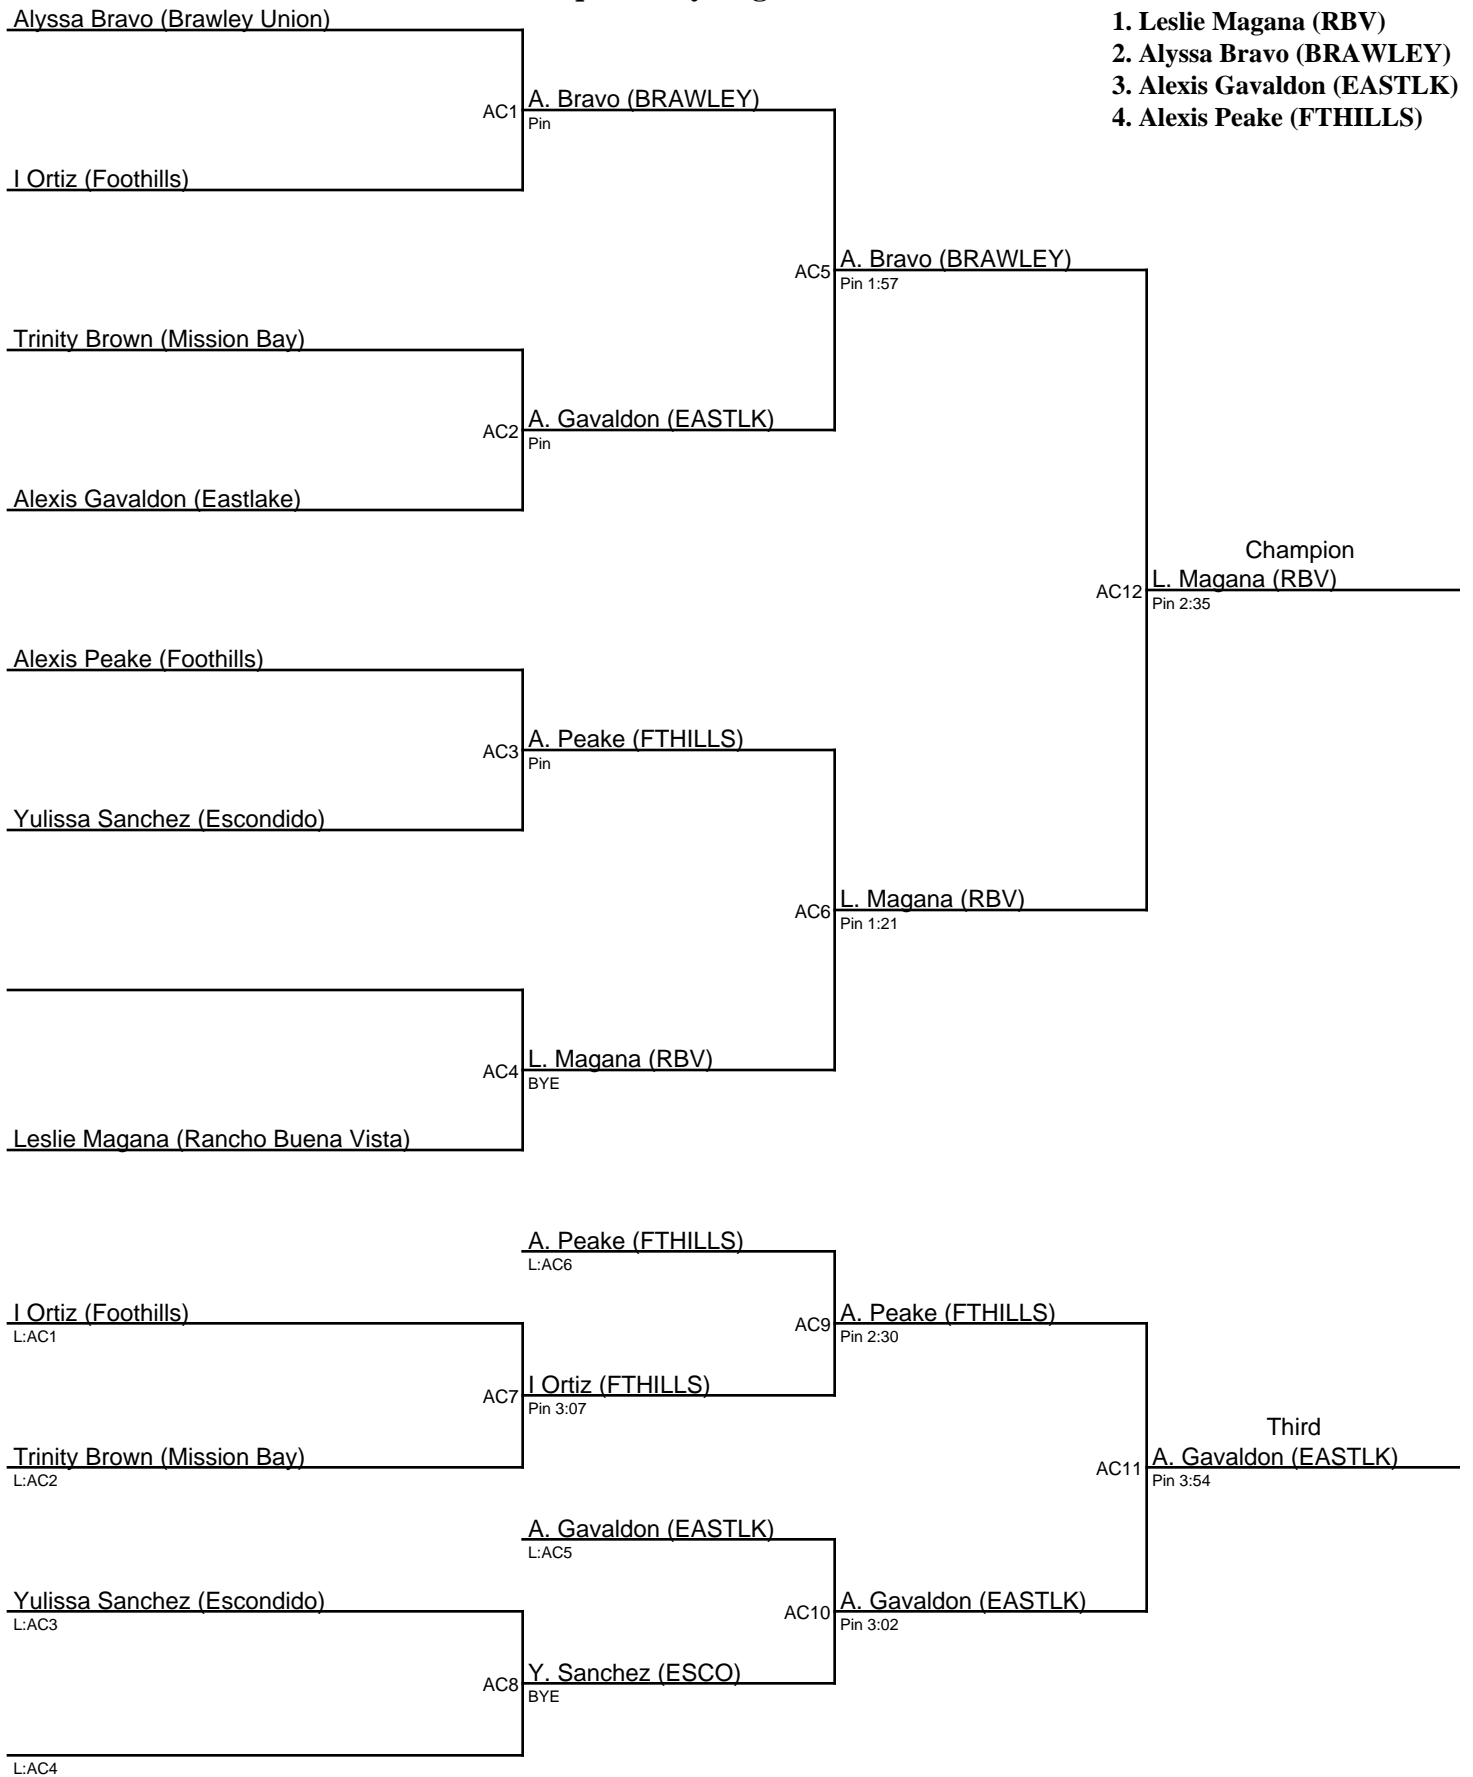

2017 2nd Annual San Pasqual Lady Eagles Invitational / 106