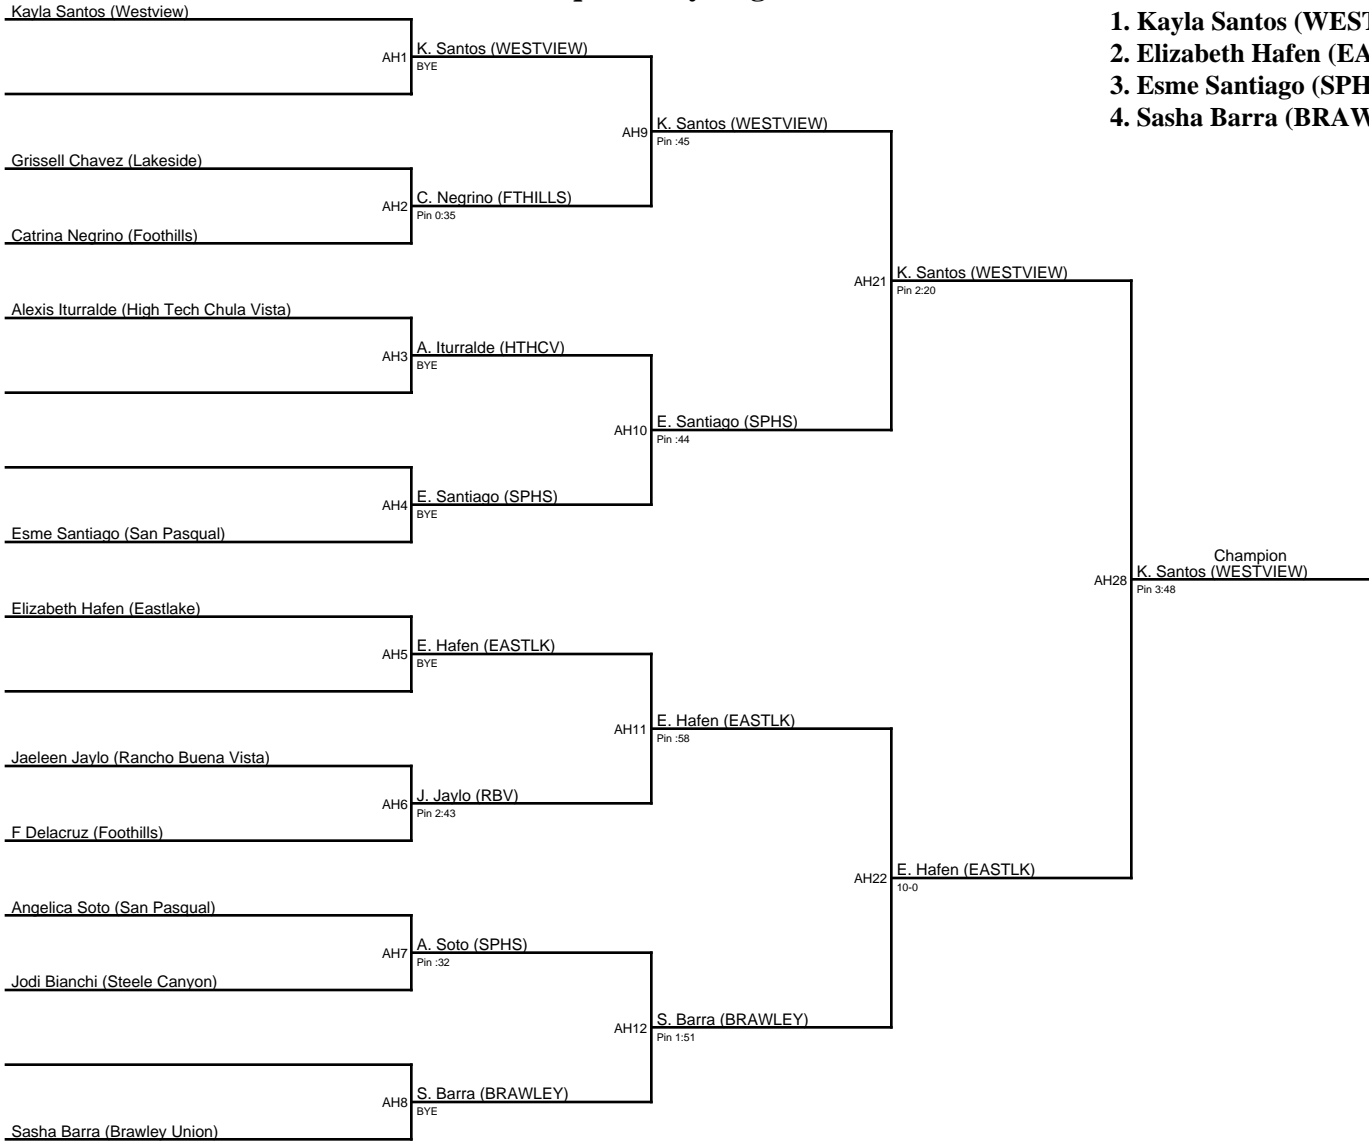

2017 2nd Annual San Pasqual Lady Eagles Invitational / 121

1. Kayla Santos (WESTVIEW)
2. Elizabeth Hafen (EASTLK)
3. Esme Santiago (SPHS)
4. Sasha Barra (BRAWLEY)