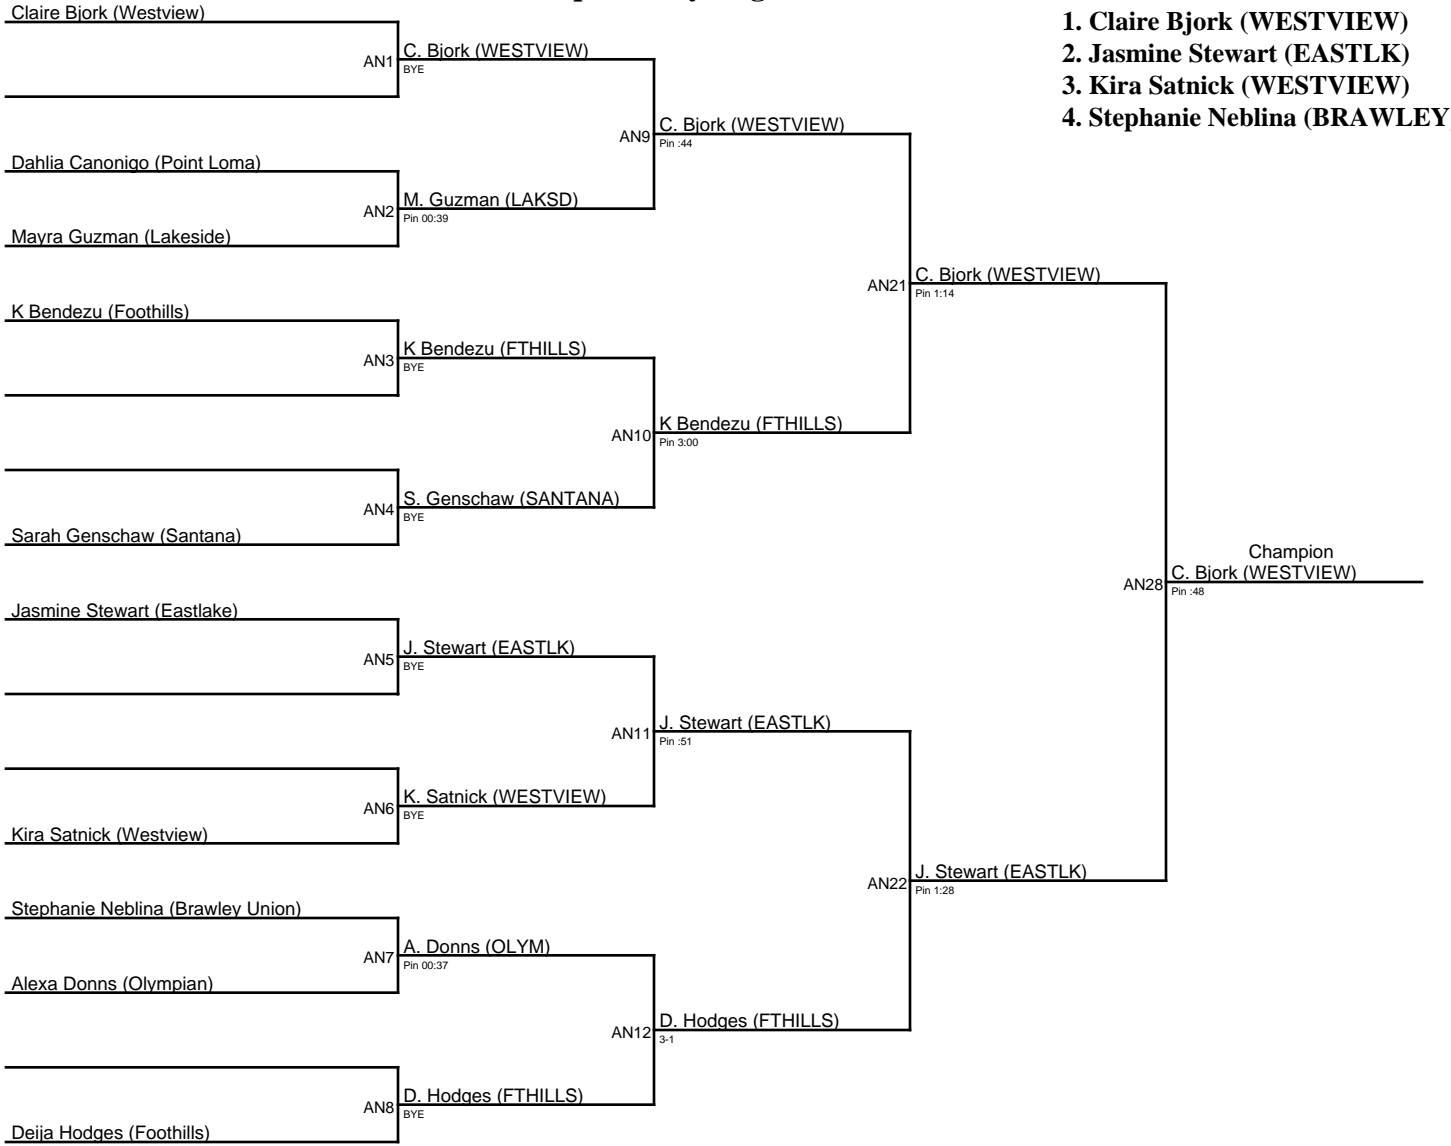

2017 2nd Annual San Pasqual Lady Eagles Invitational / 137

1. Claire Bjork (WESTVIEW)
2. Jasmine Stewart (EASTLK)
3. Kira Satnick (WESTVIEW)
4. Stephanie Neblina (BRAWLEY)