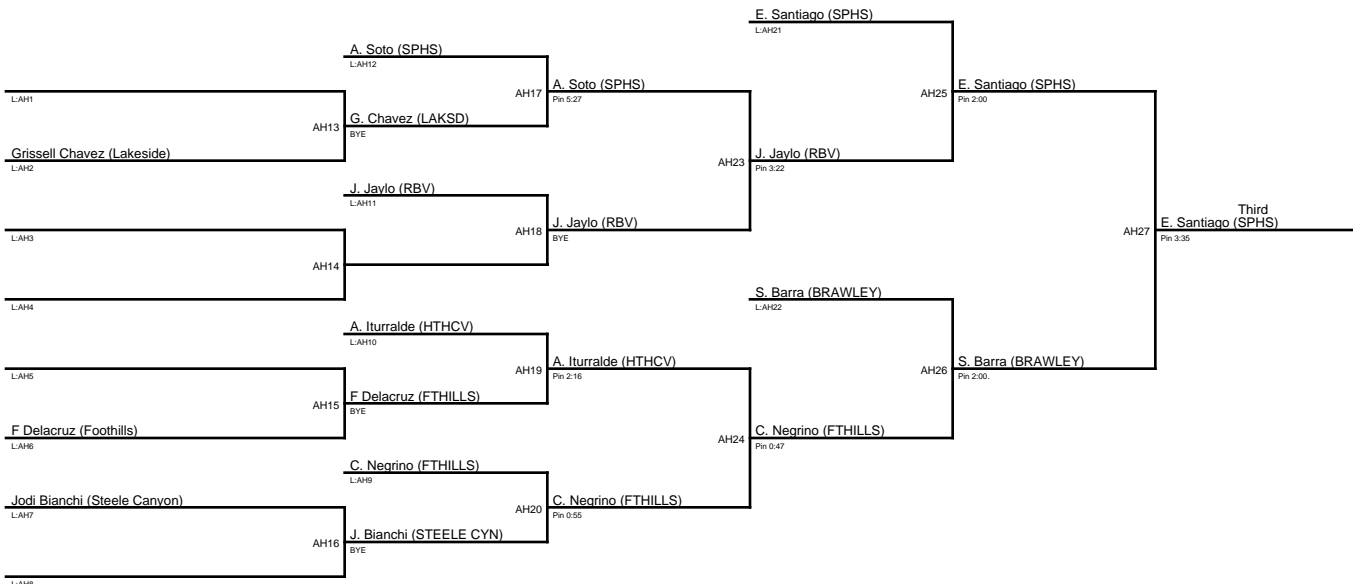

2017 2nd Annual San Pasqual Lady Eagles Invitational / 121

1. Kayla Santos (WESTVIEW)
2. Elizabeth Hafen (EASTLK)
3. Esme Santiago (SPHS)
4. Sasha Barra (BRAWLEY)