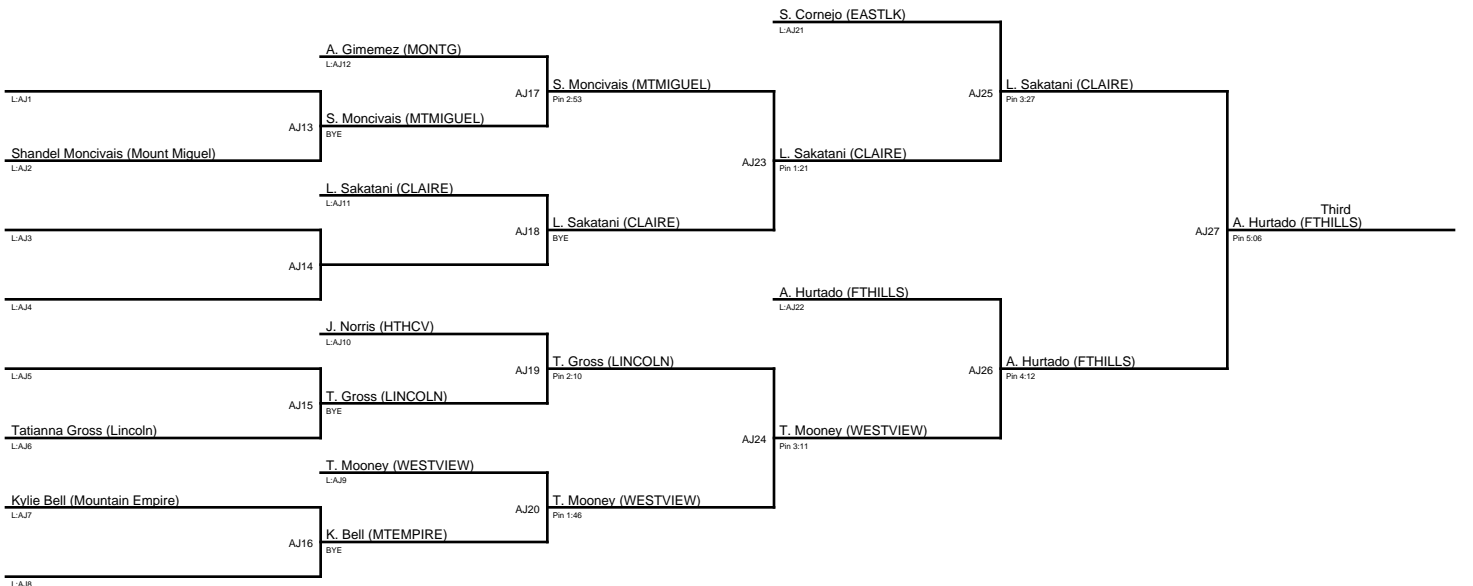

2017 2nd Annual San Pasqual Lady Eagles Invitational / 126