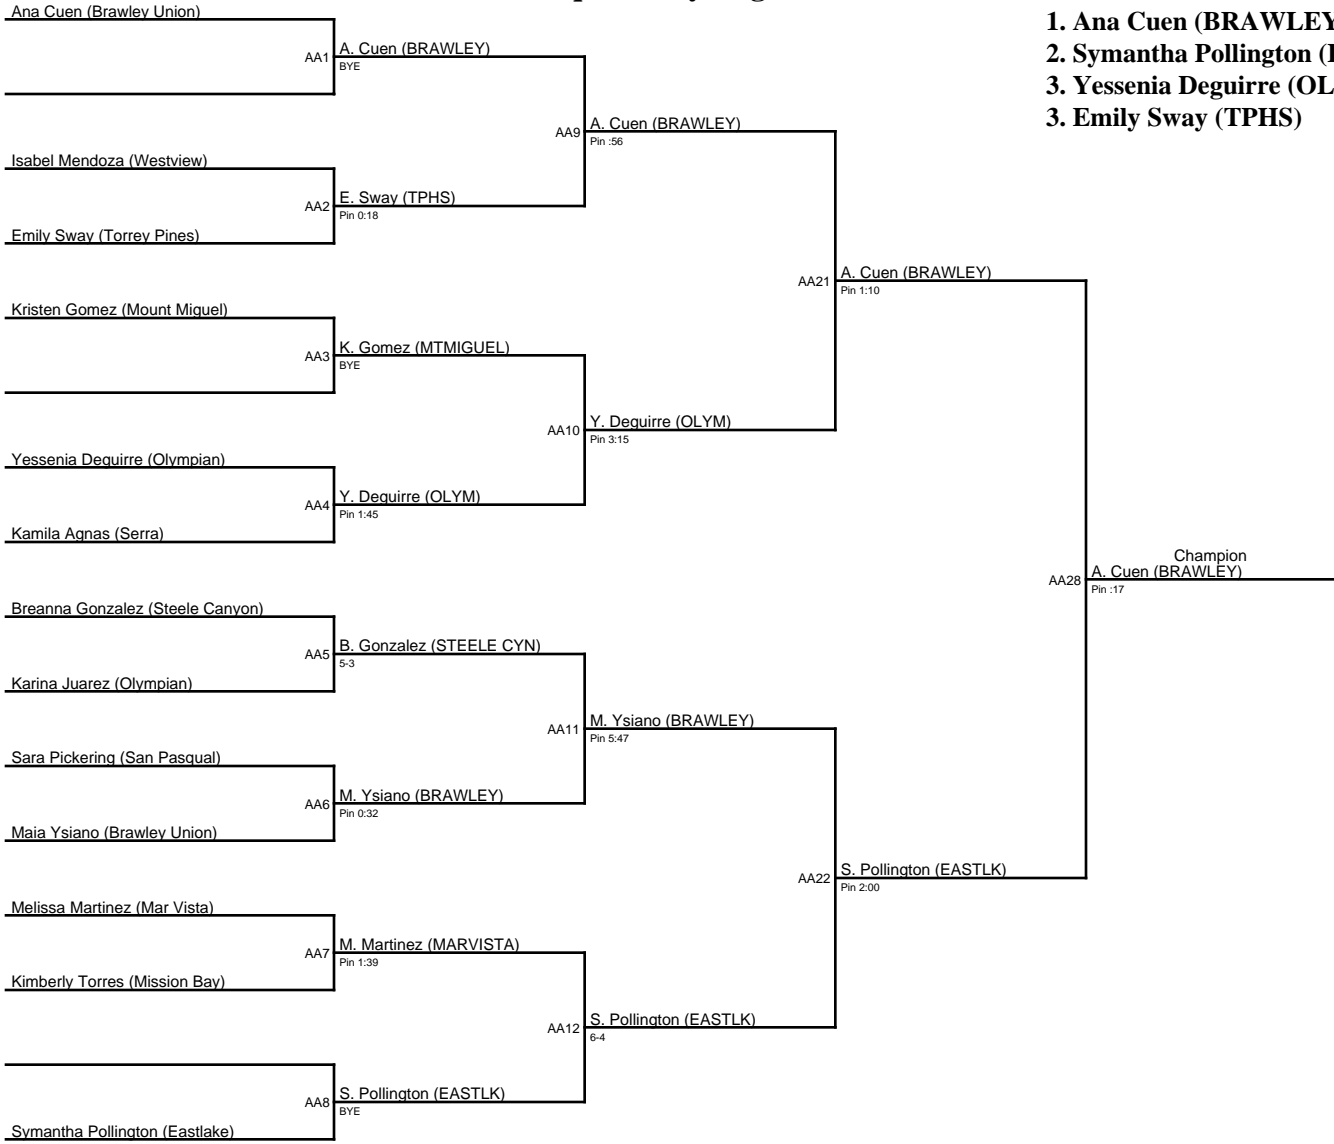

# 2017 2nd Annual San Pasqual Lady Eagles Invitational / 101

1. Ana Cuen (BRAWLEY)
2. Symantha Pollington (EASTLK)
3. Yessenia Deguirre (OLYM)
3. Emily Sway (TPHS)

AB1

Champion