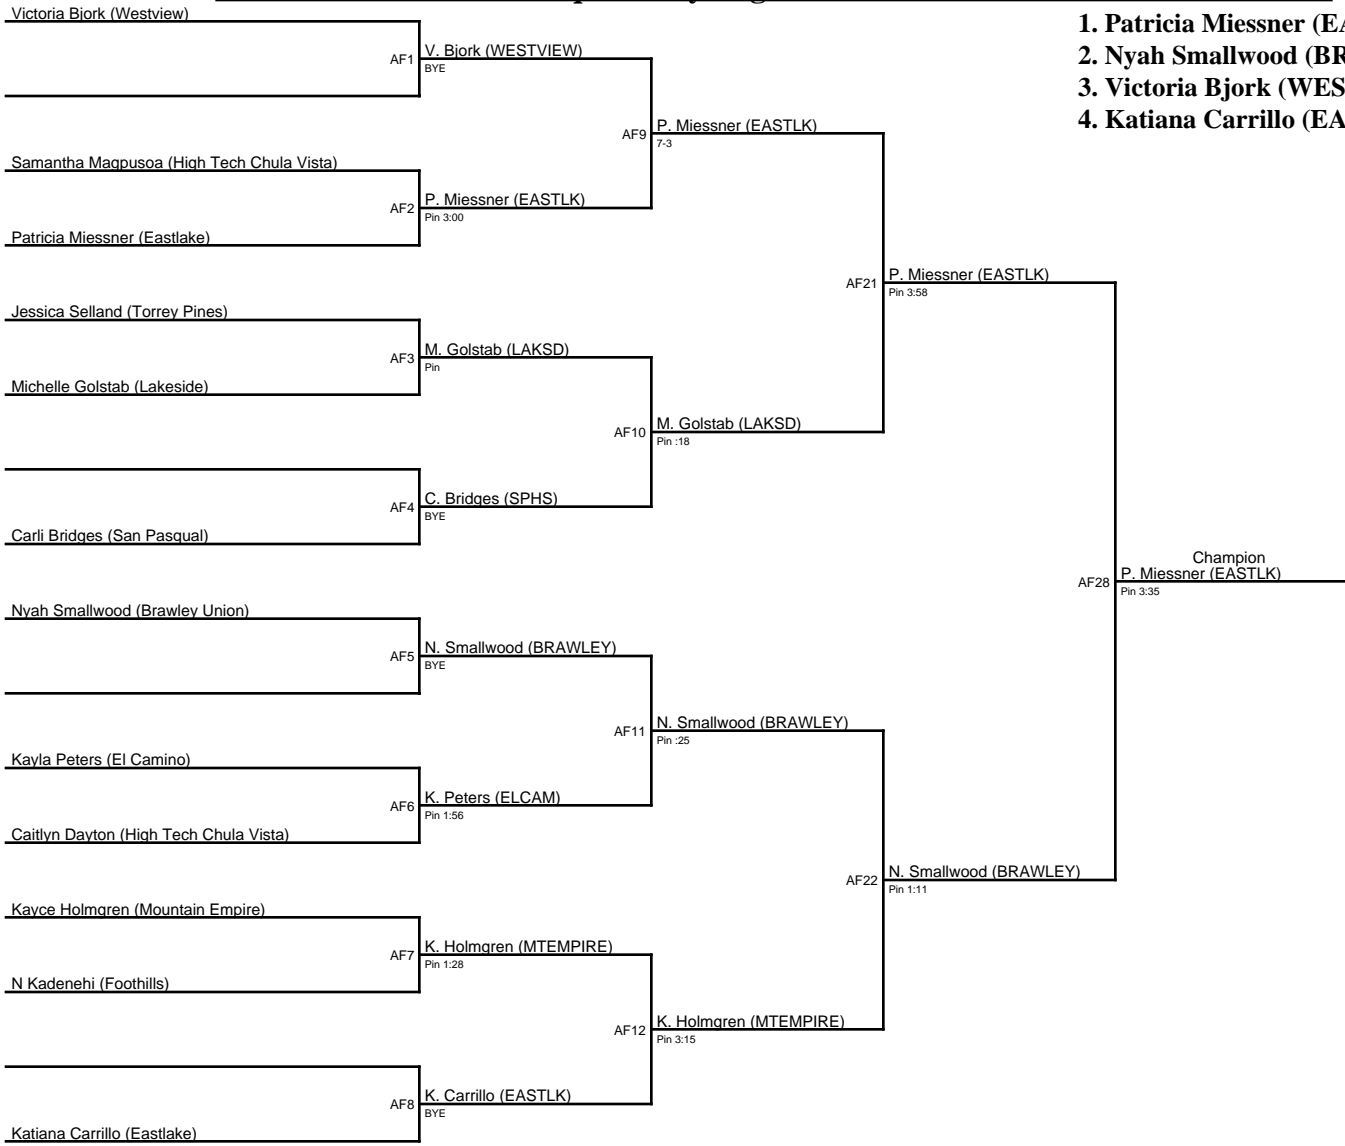

2017 2nd Annual San Pasqual Lady Eagles Invitational / 116

1. Patricia Miessner (EASTLK)
2. Nyah Smallwood (BRAWLEY)
3. Victoria Bjork (WESTVIEW)
4. Katiana Carrillo (EASTLK)