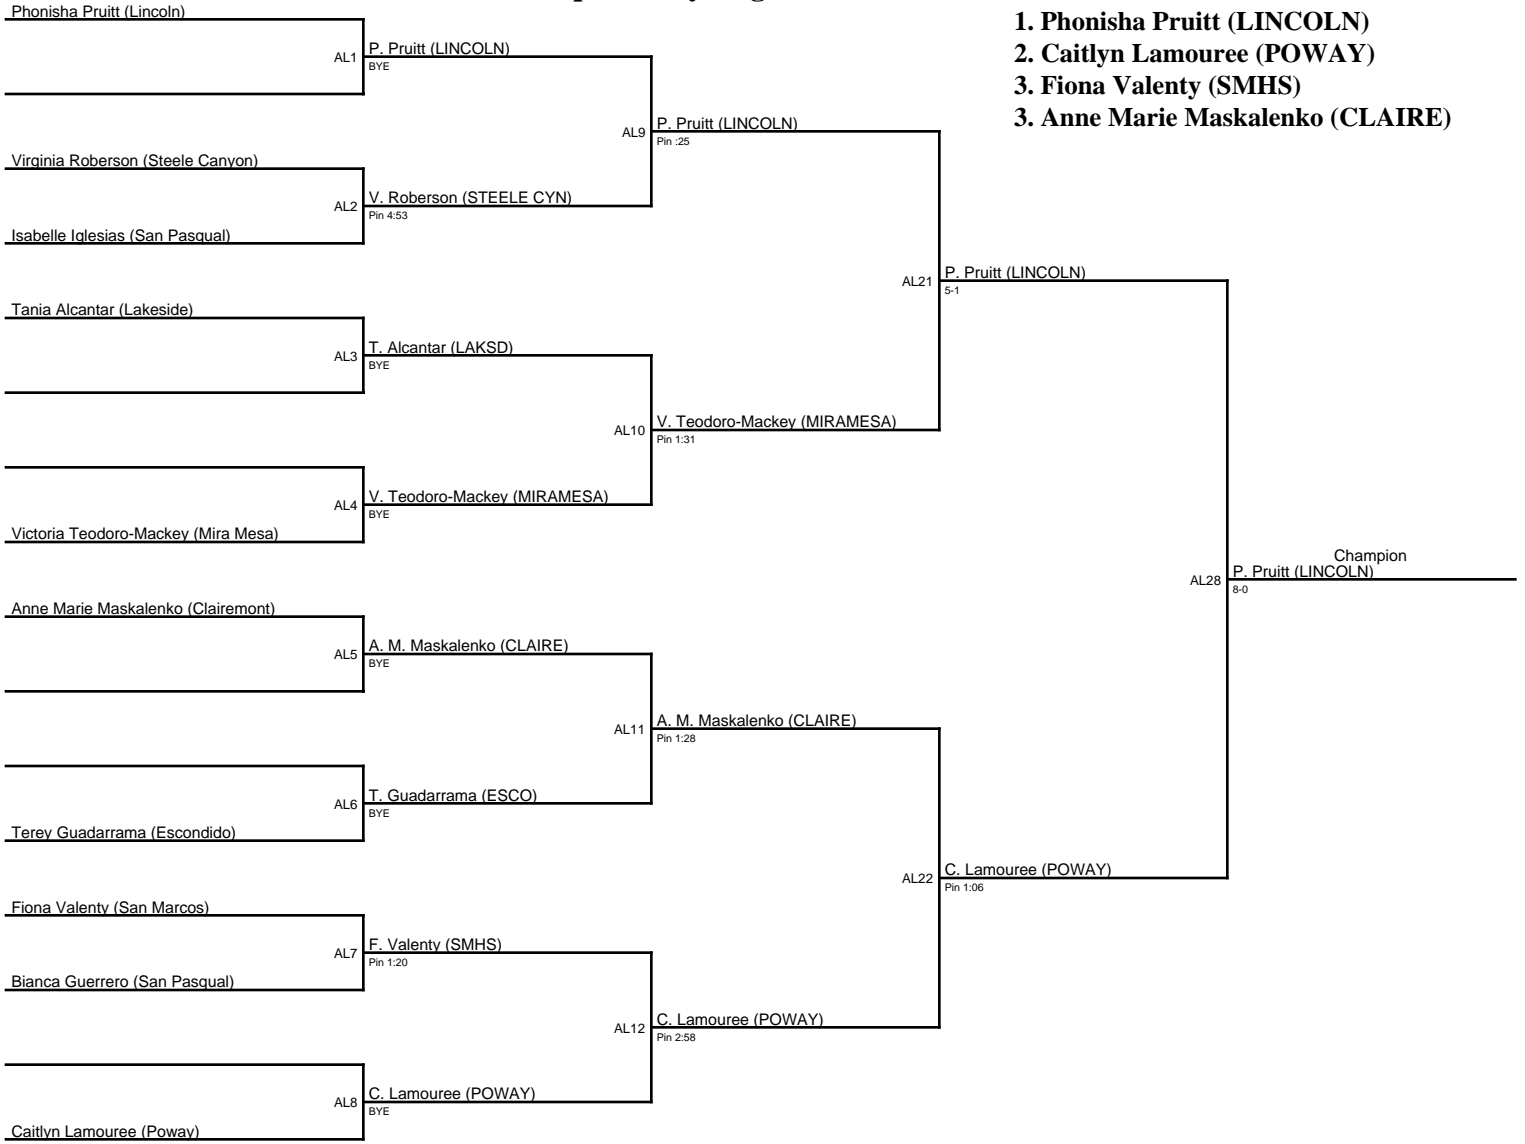

2017 2nd Annual San Pasqual Lady Eagles Invitational / 131

1. Phonisha Pruitt (LINCOLN)
2. Caitlyn Lamouree (POWAY)
3. Fiona Valenty (SMHS)
3. Anne Marie Maskalenko (CLAIRE)