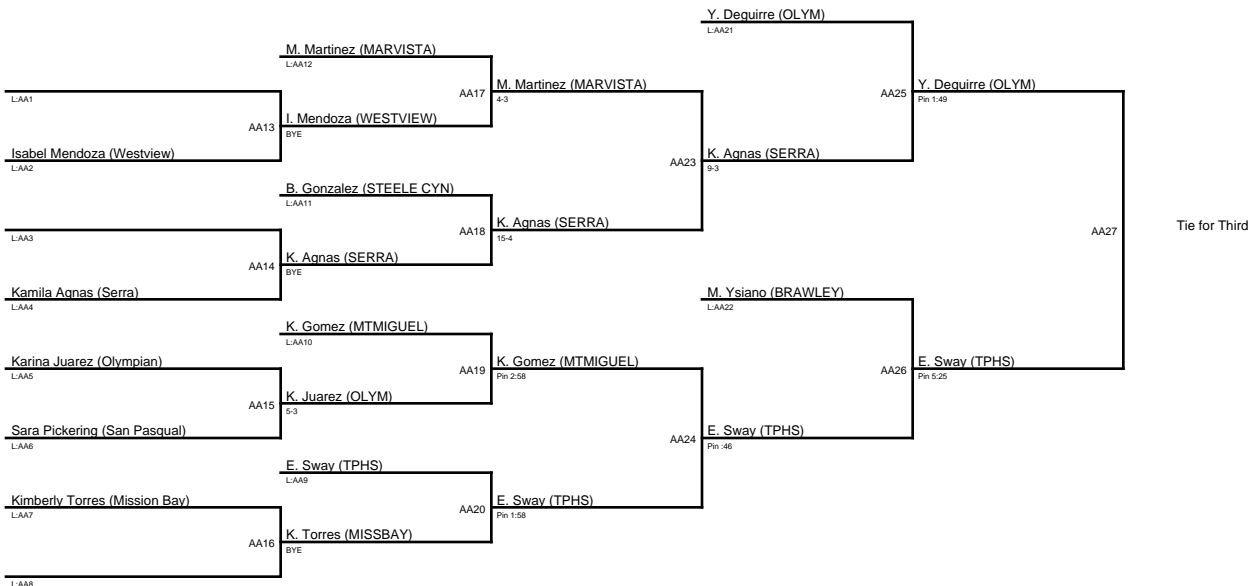

# 2017 2nd Annual San Pasqual Lady Eagles Invitational / 101

1. Ana Cuen (BRAWLEY)
2. Symantha Pollington (EASTLK)
3. Yessenia Deguirre (OLYM)
3. Emily Sway (TPHS)

AB1

Champion