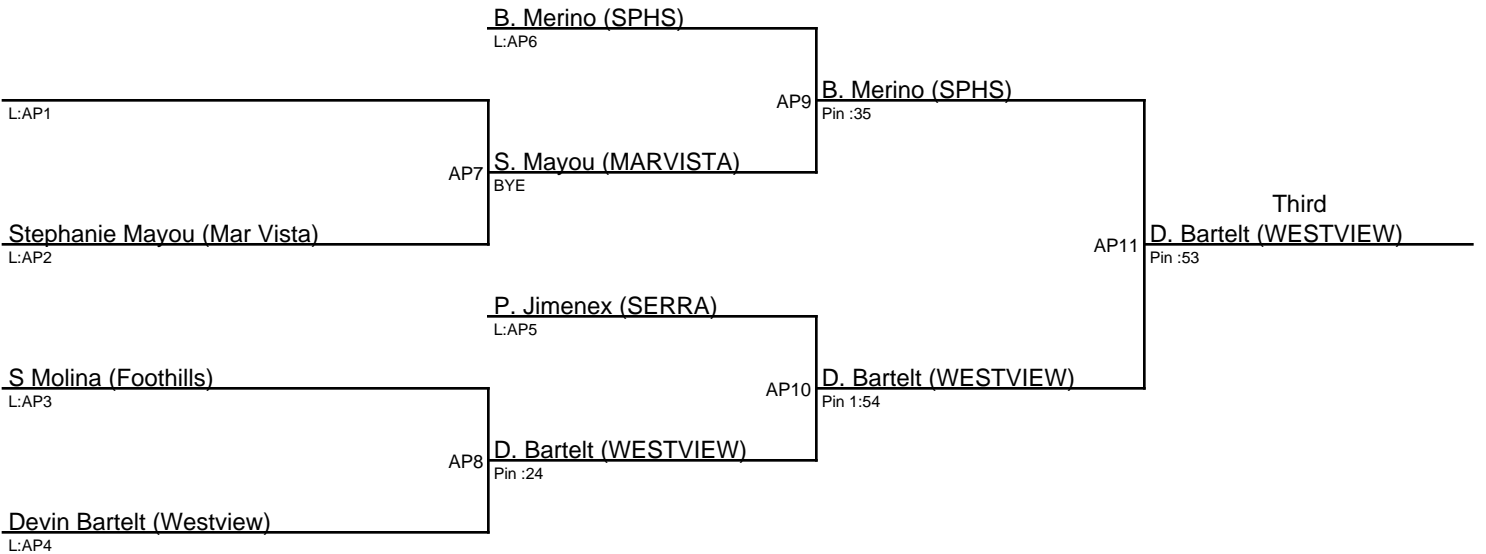

S Molina (Foothills)

Belen Merino (San Pasqual)

Rana Willink (Point Loma)

Devin Bartelt (Westview)