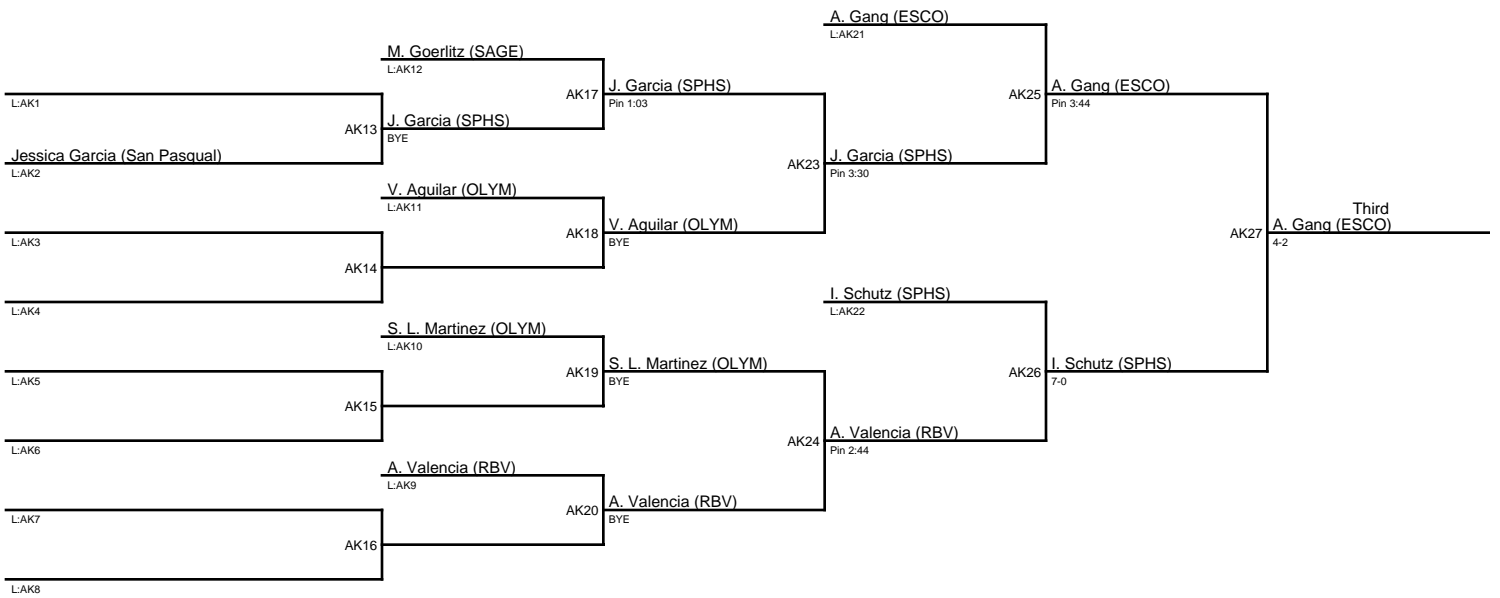

2017 2nd Annual San Pasqual Lady Eagles Invitational / 126 N