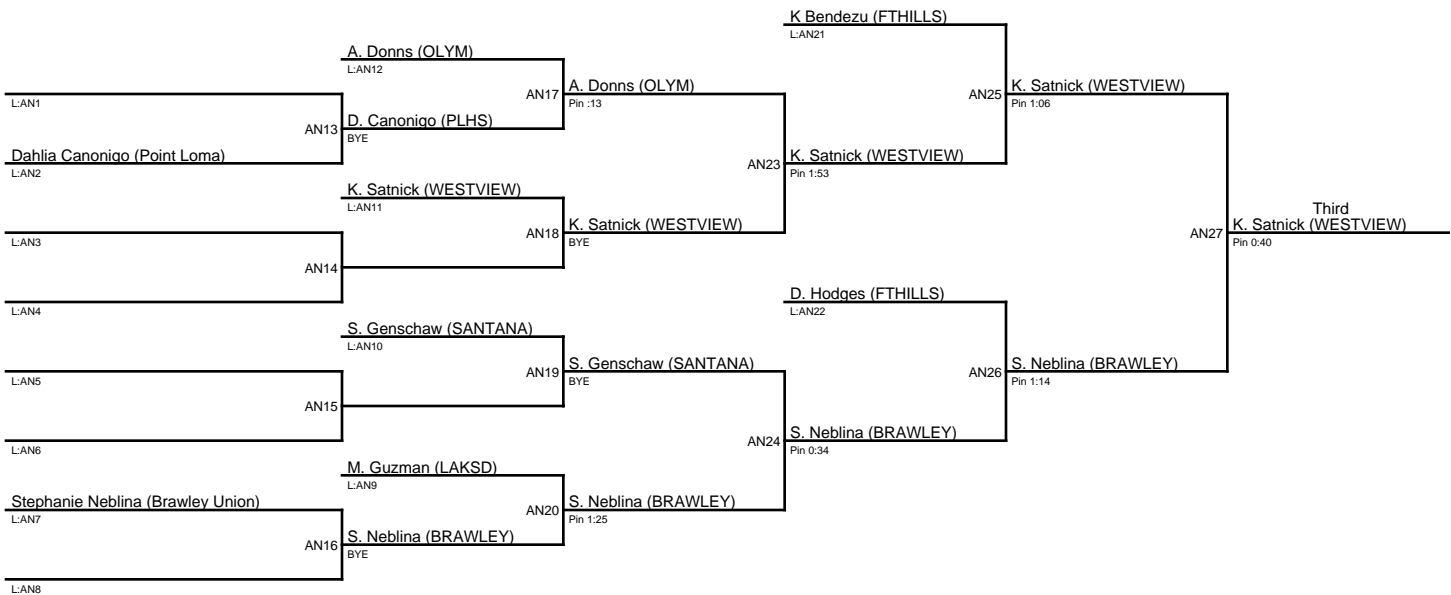

2017 2nd Annual San Pasqual Lady Eagles Invitational / 137

1. Claire Bjork (WESTVIEW)
2. Jasmine Stewart (EASTLK)
3. Kira Satnick (WESTVIEW)
4. Stephanie Neblina (BRAWLEY)