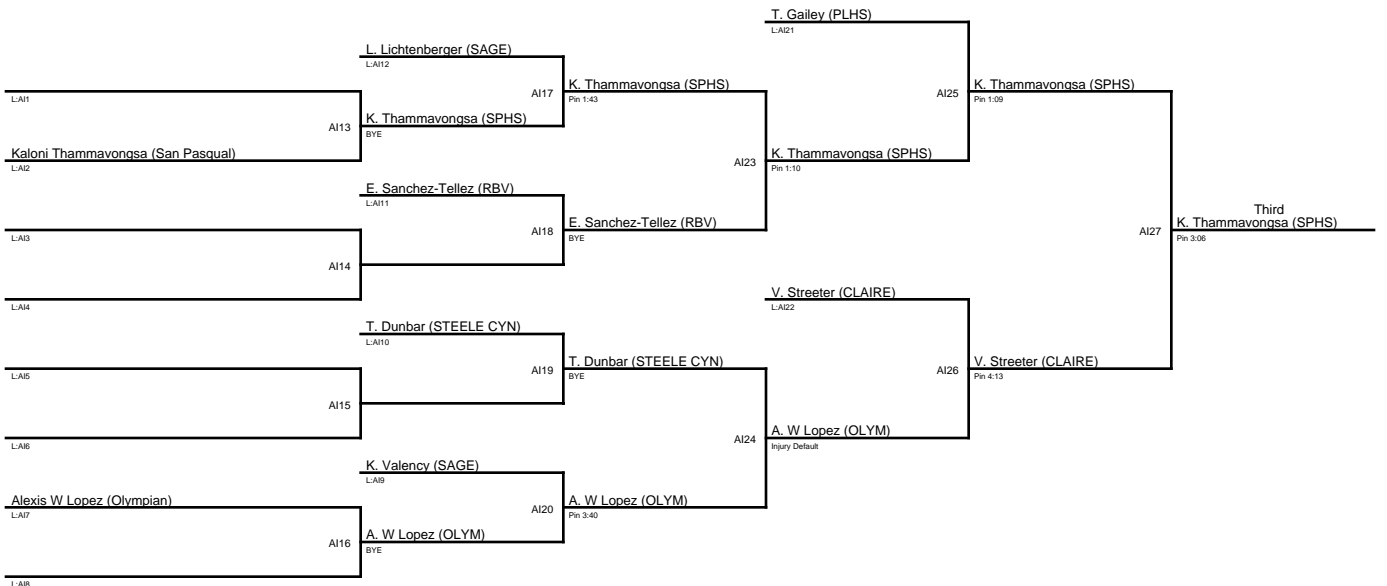

2017 2nd Annual San Pasqual Lady Eagles Invitational / 121 N

1. Moni Varin (KEARNY)
2. Rianne Elyse Magbuhat (OLYM)
3. Kaloni Thammavongsa (SPHS)
4. Victoria Streeter (CLAIRE)