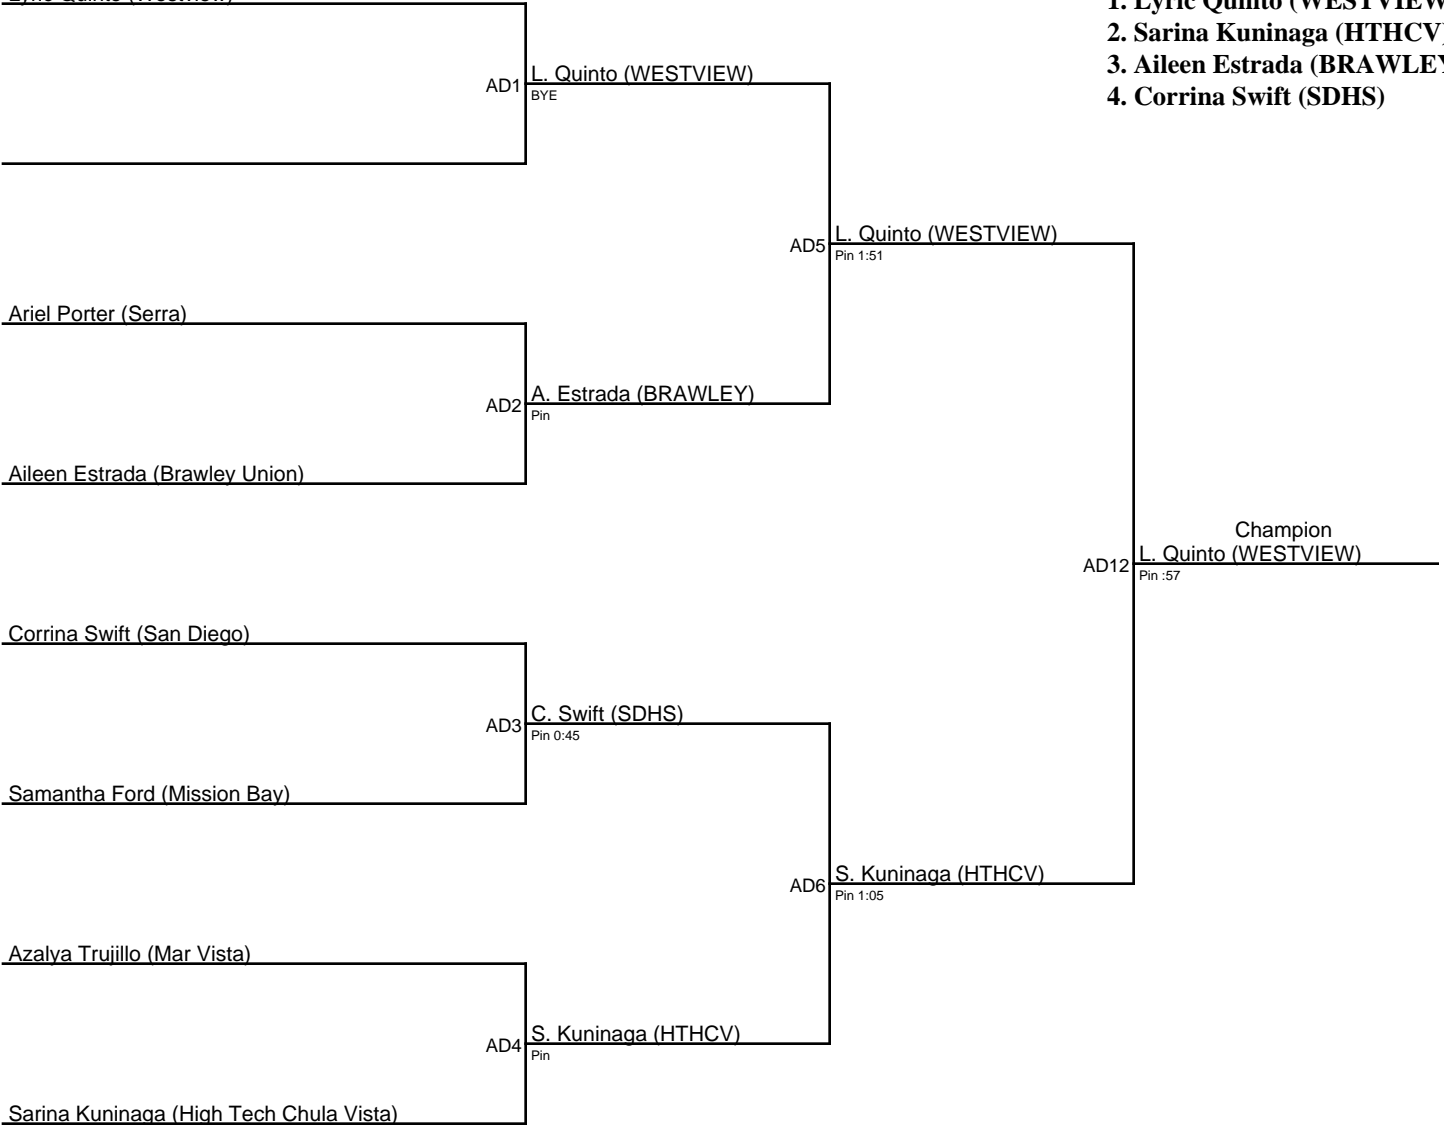

2017 2nd Annual San Pasqual Lady Eagles Invitational / 111

Lyric Quinto (Westview)

1. Lyric Quinto (WESTVIEW)
2. Sarina Kuninaga (HTHCV)
3. Aileen Estrada (BRAWLEY)
4. Corrina Swift (SDHS)