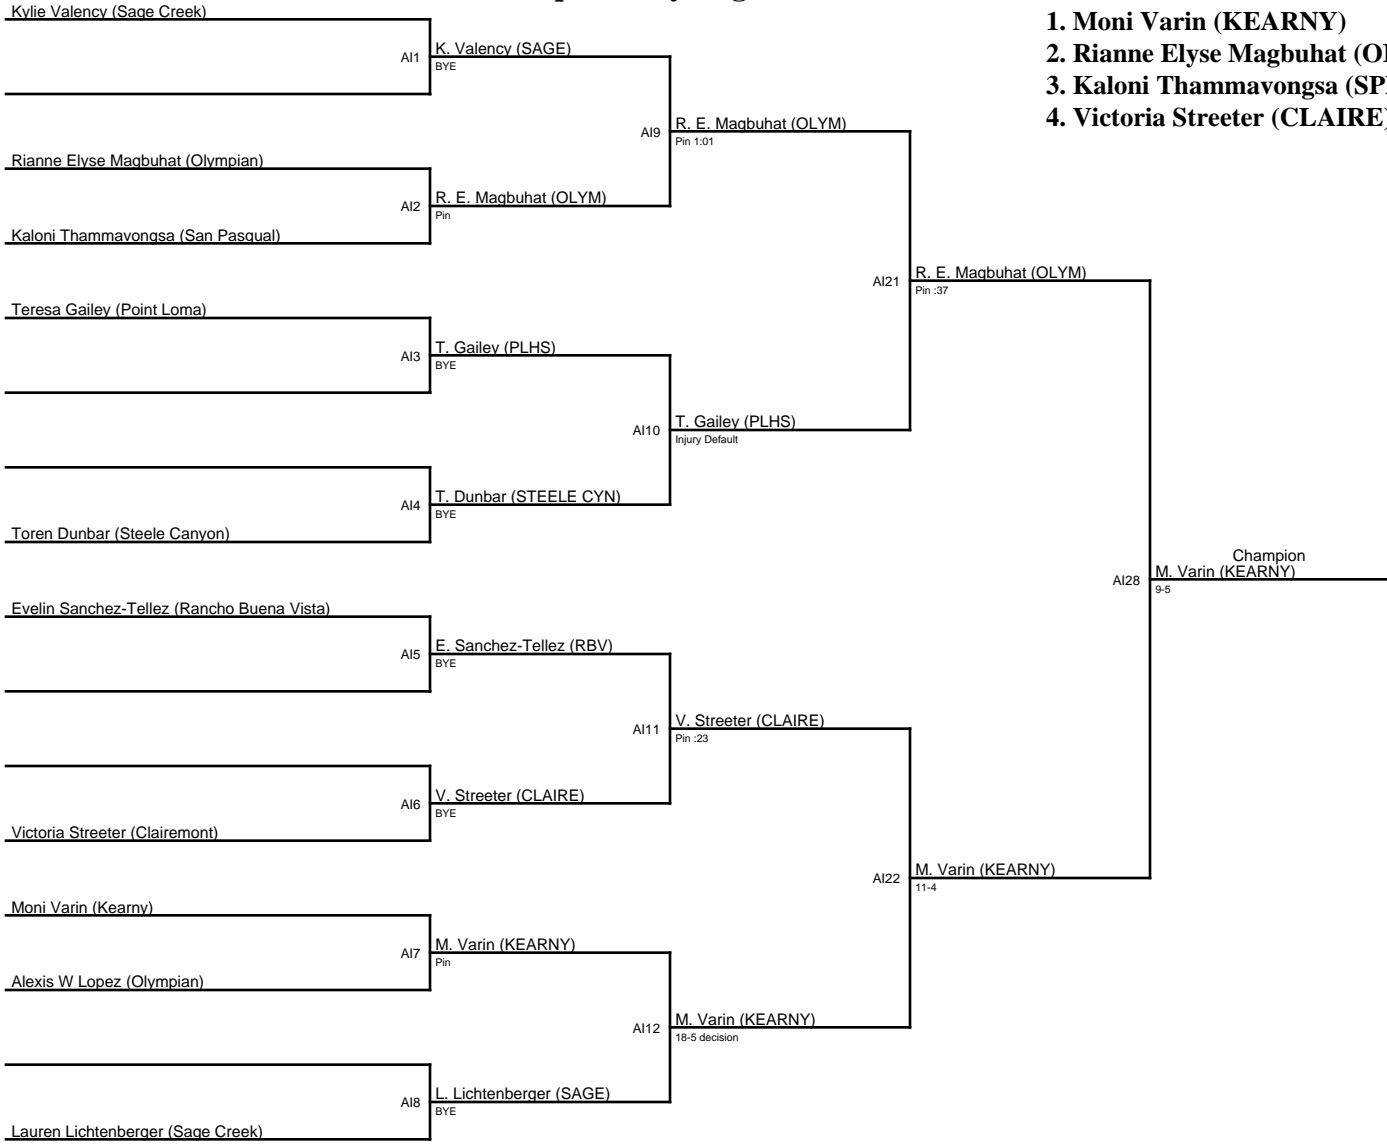

2017 2nd Annual San Pasqual Lady Eagles Invitational / 121 N

1. Moni Varin (KEARNY)
2. Rianne Elyse Magbuhat (OLYM)
3. Kaloni Thammavongsa (SPHS)
4. Victoria Streeter (CLAIRE)