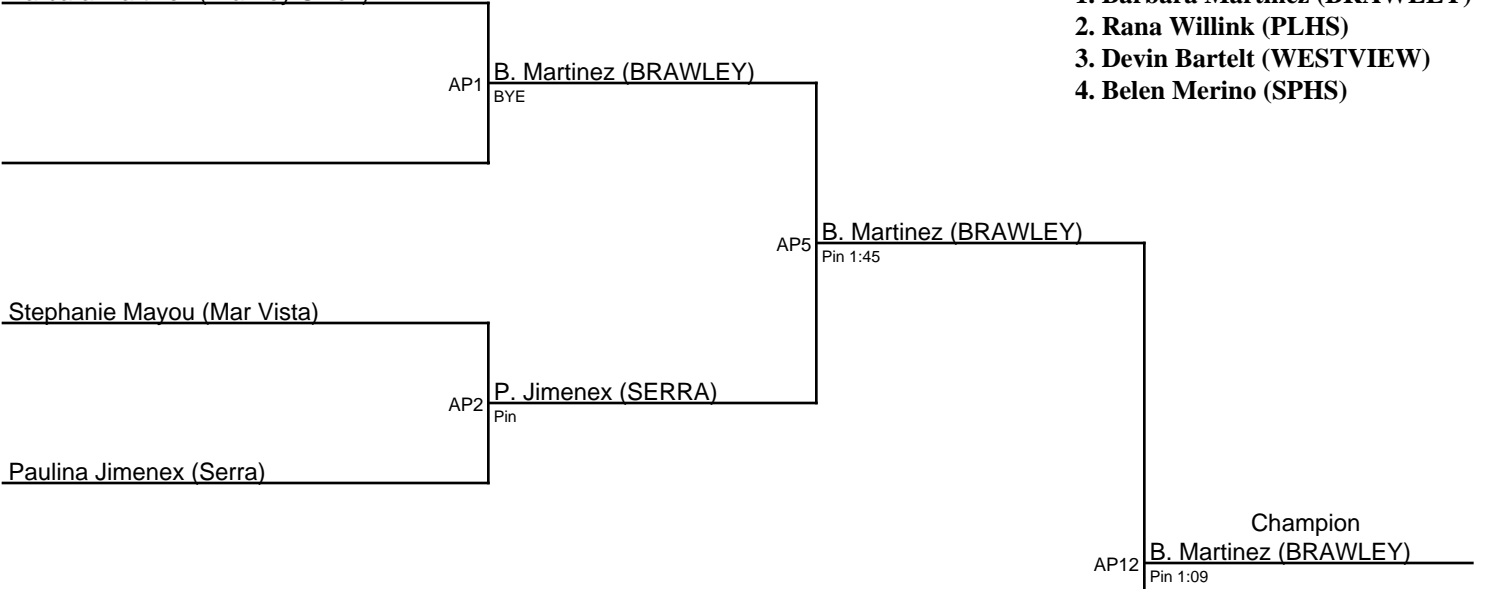

# 2017 2nd Annual San Pasqual Lady Eagles Invitational / 143

Jaelin Quinto (Westview)

**2017 2nd Annual San Pasqual Lady Eagles Invitational / 150**

Barbara Martinez (Brawley Union)

- 1. Barbara Martinez (BRAWLEY)**
- 2. Rana Willink (PLHS)**
- 3. Devin Bartelt (WESTVIEW)**
- 4. Belen Merino (SPHS)**