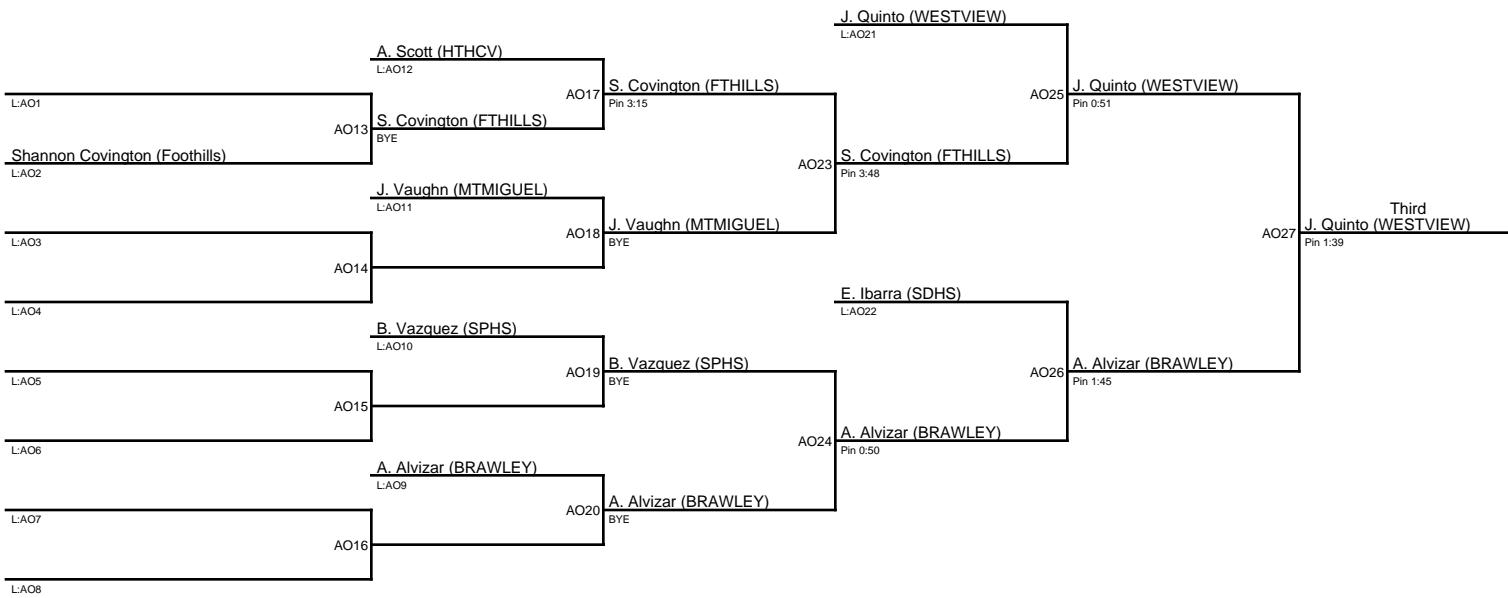

2017 2nd Annual San Pasqual Lady Eagles Invitational / 143

Jaelin Quinto (Westview)