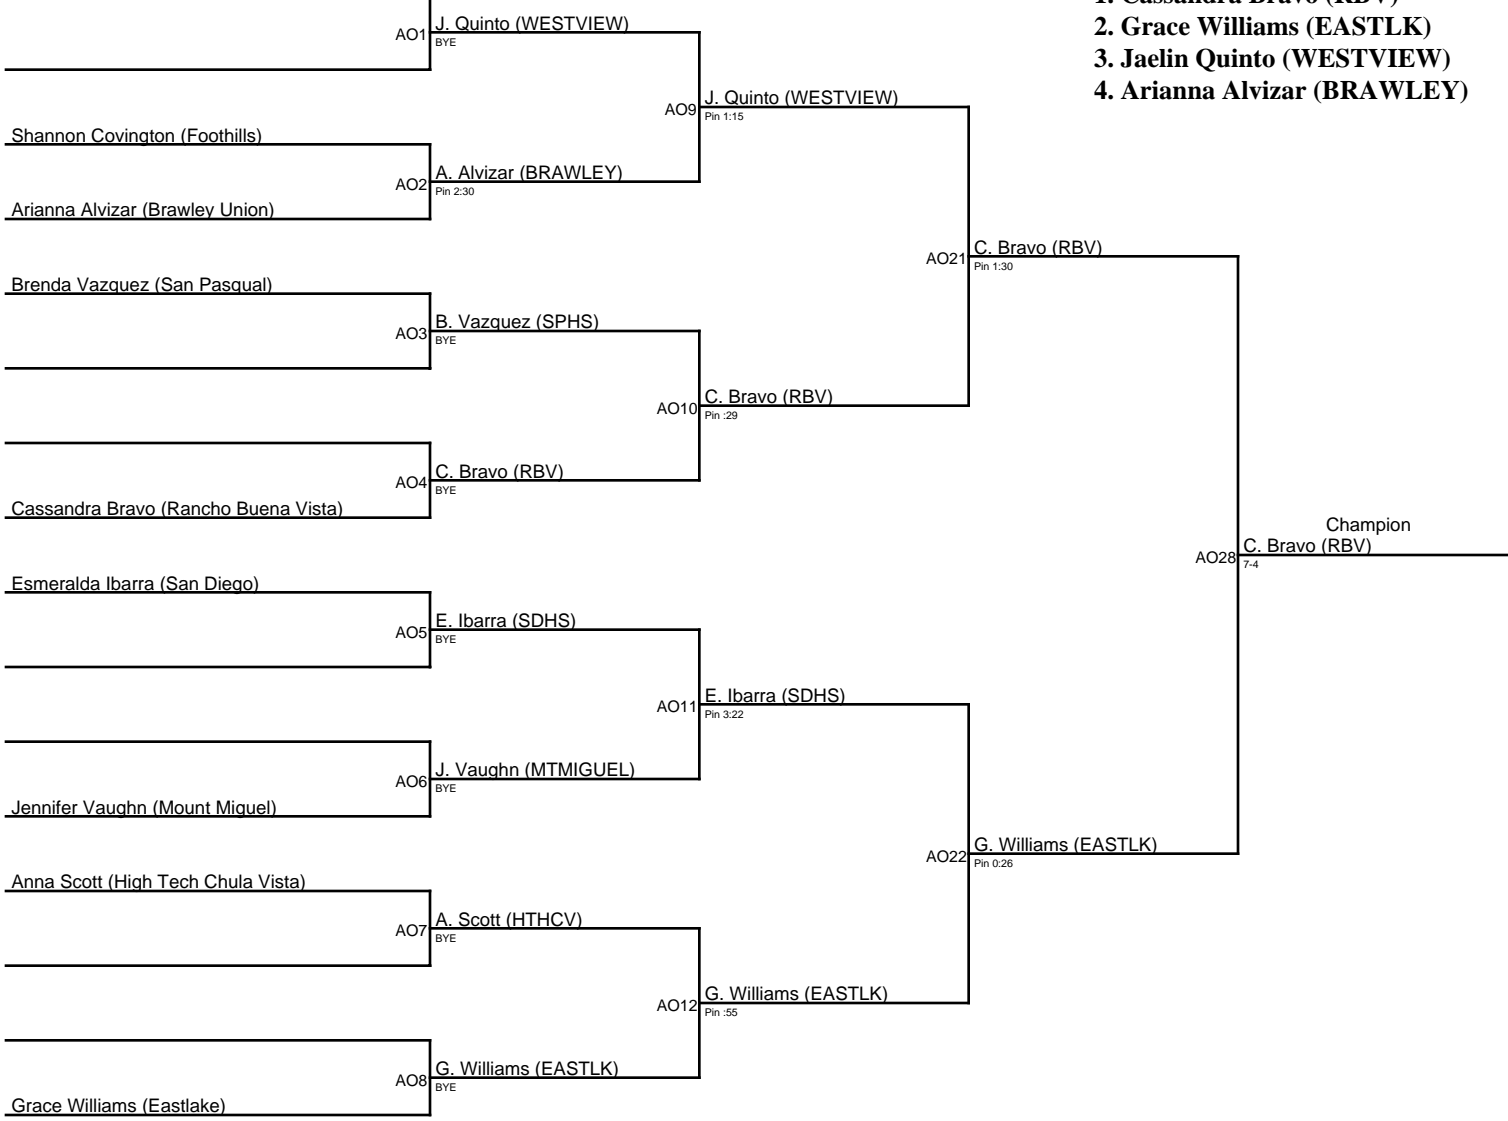

# 2017 2nd Annual San Pasqual Lady Eagles Invitational / 143

Jaelin Quinto (Westview)

**2017 2nd Annual San Pasqual Lady Eagles Invitational / 150**

Barbara Martinez (Brawley Union)

- 1. Barbara Martinez (BRAWLEY)**
- 2. Rana Willink (PLHS)**
- 3. Devin Bartelt (WESTVIEW)**
- 4. Belen Merino (SPHS)**