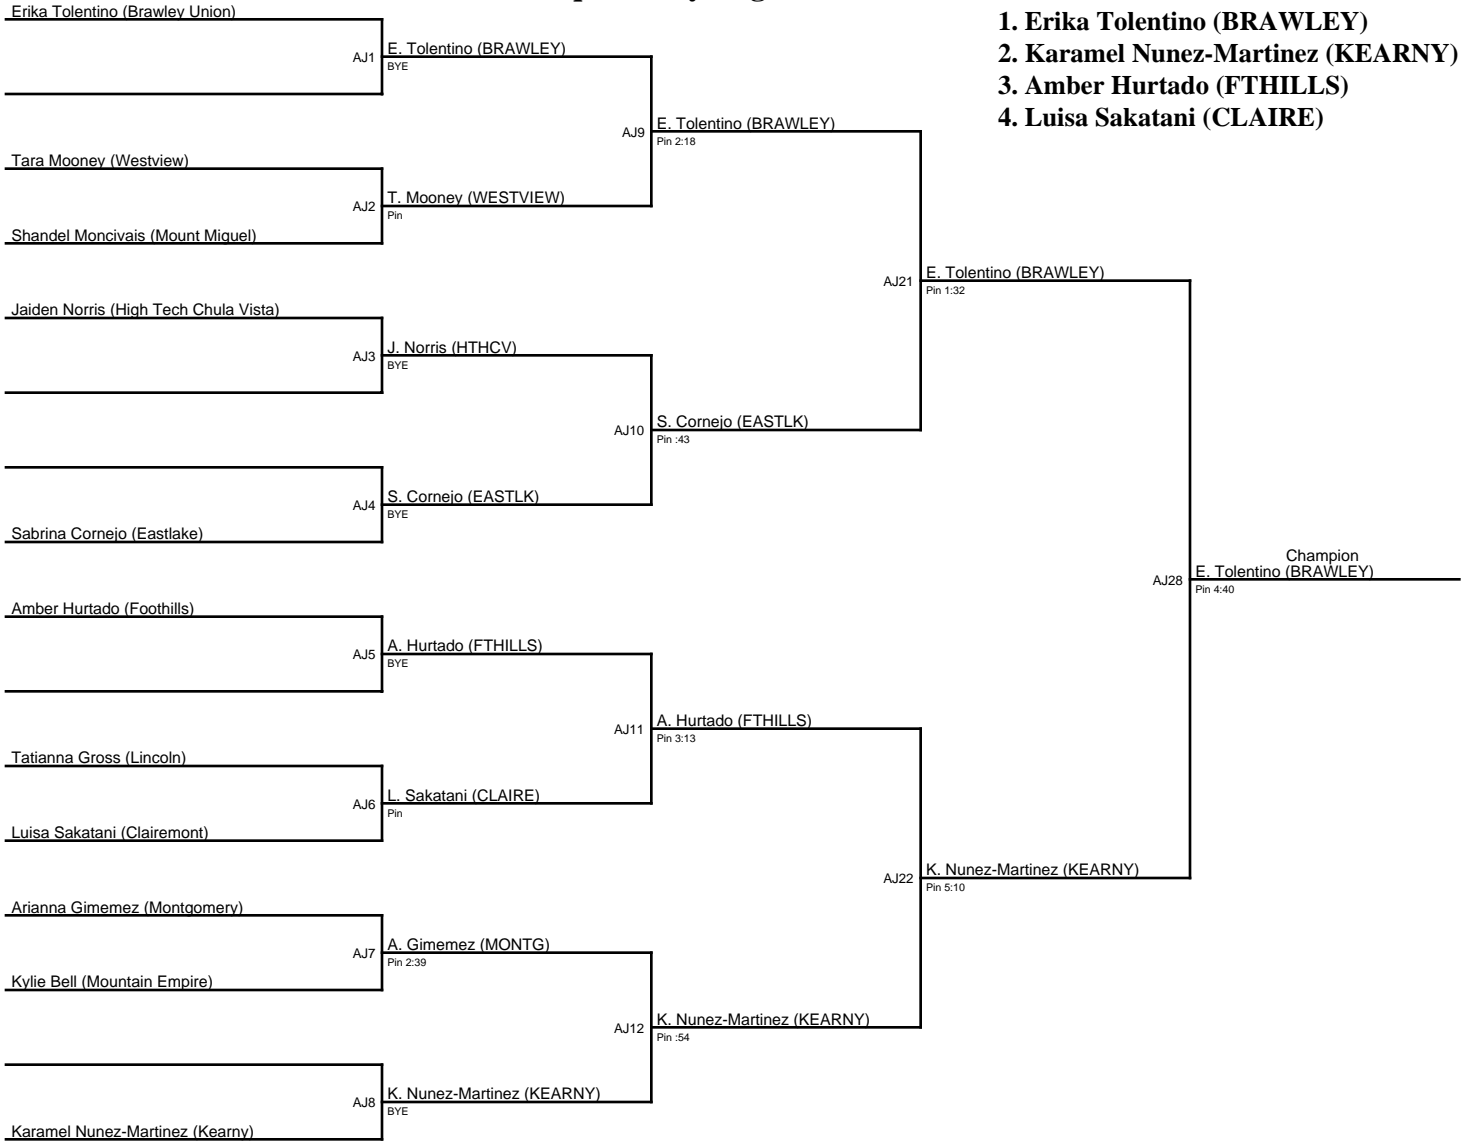

2017 2nd Annual San Pasqual Lady Eagles Invitational / 126