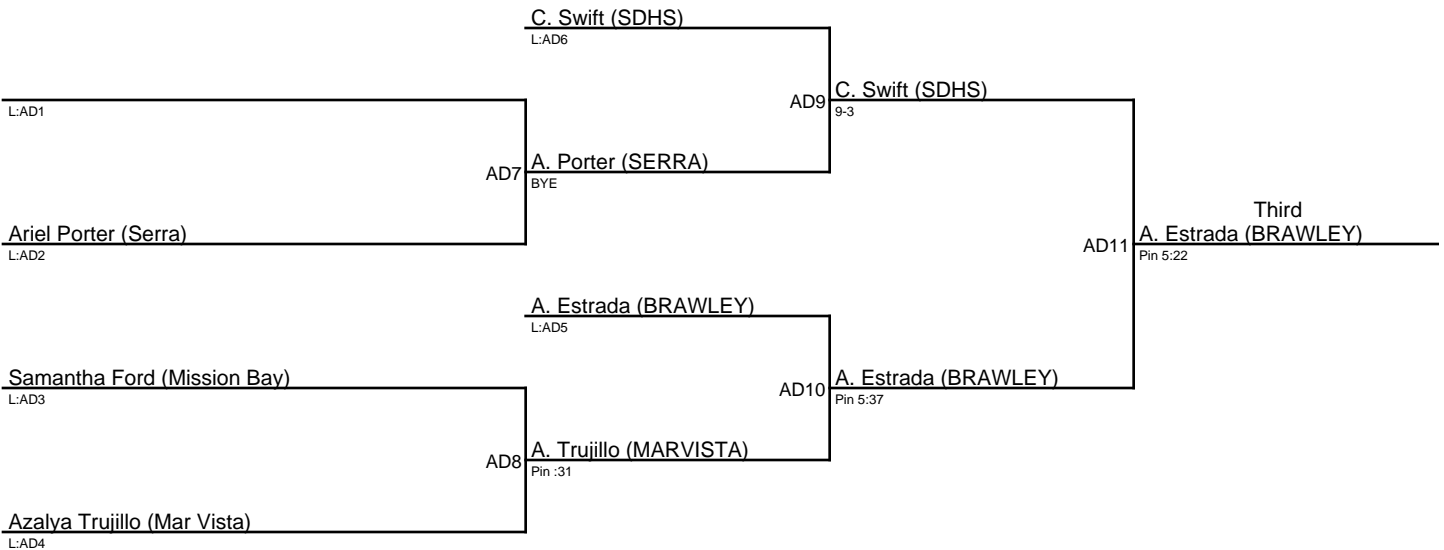

2017 2nd Annual San Pasqual Lady Eagles Invitational / 111

Lyric Quinto (Westview)

1. Lyric Quinto (WESTVIEW)
2. Sarina Kuninaga (HTHCV)
3. Aileen Estrada (BRAWLEY)
4. Corrina Swift (SDHS)