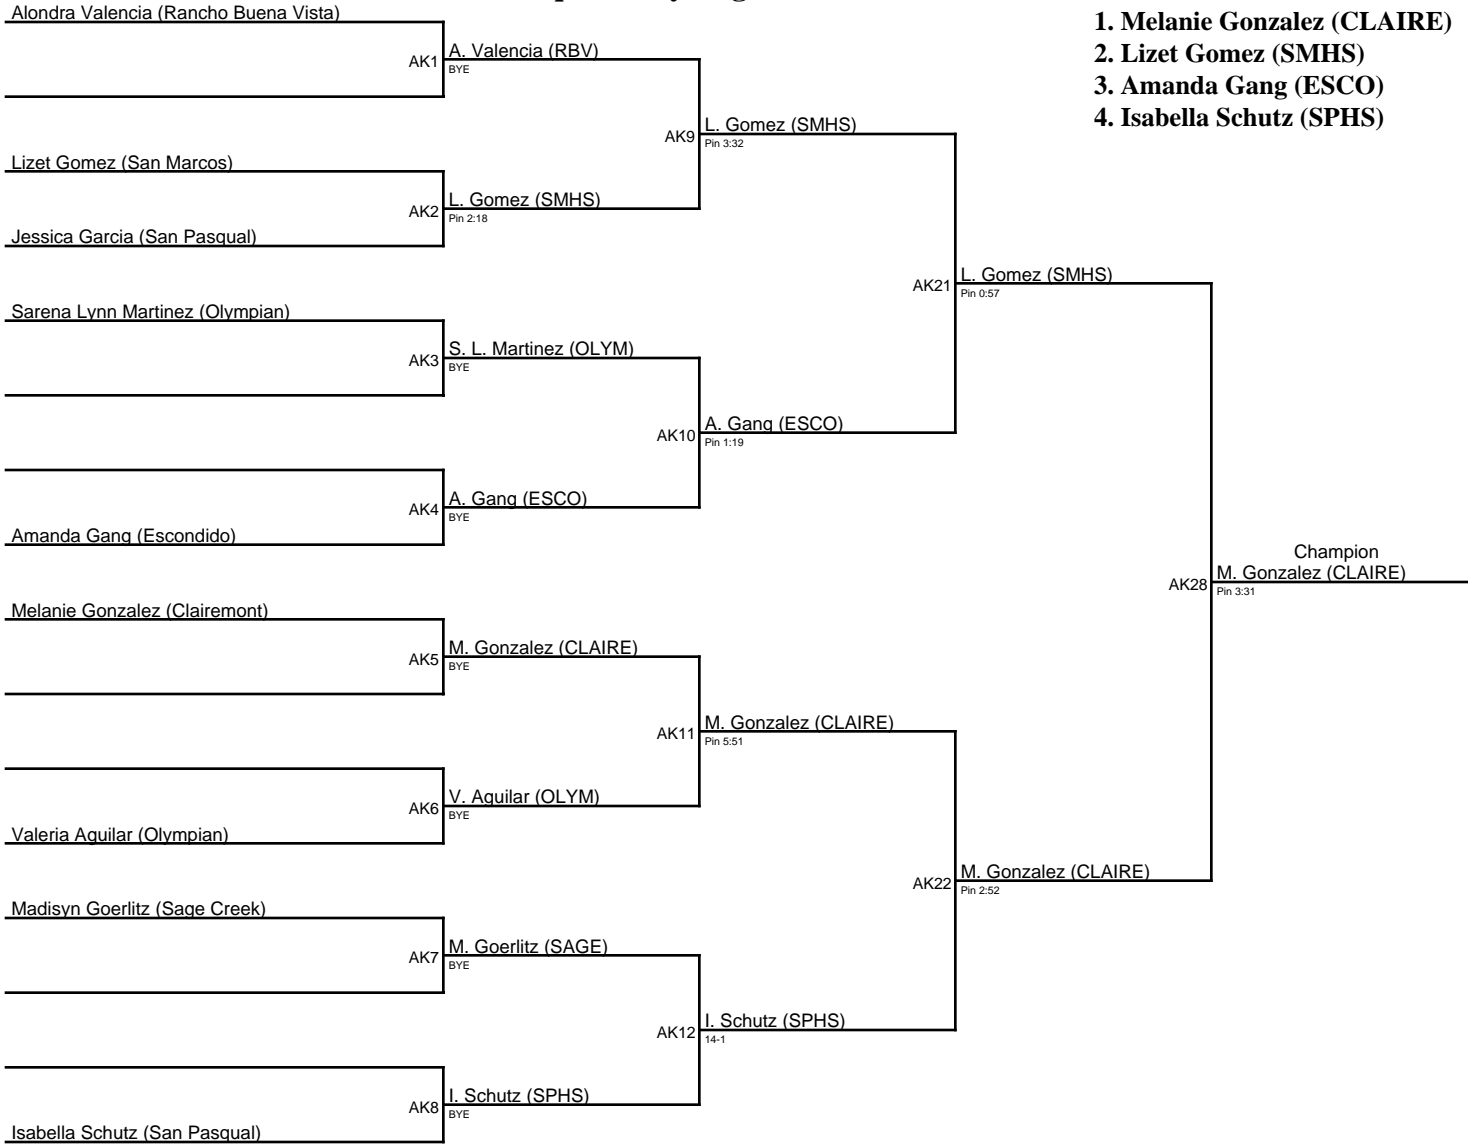

2017 2nd Annual San Pasqual Lady Eagles Invitational / 126 N