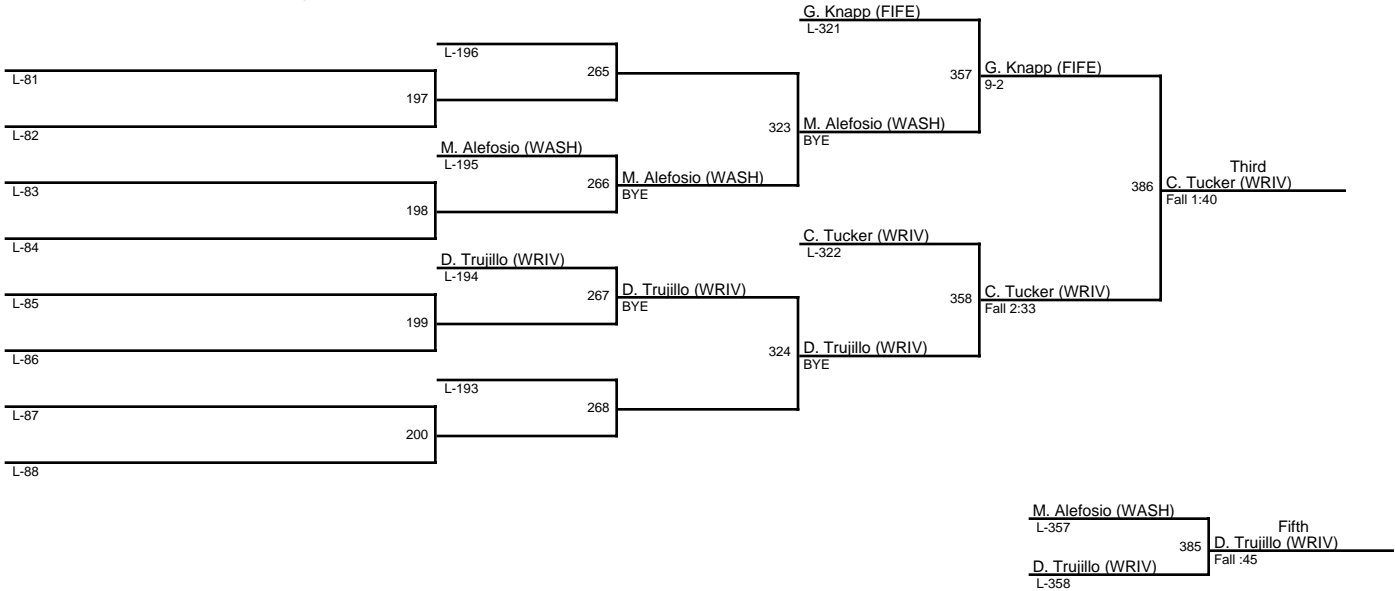

2017 2A SPSL Mountain Sub-Regionals / 182

1. Diego Gallegos (LINB)
2. Bryce House (FKPR)
3. Cole Tucker (WRIV)
4. Gavin Knapp (FIFE)
5. Dalton Trujillo (WRIV)
6. Mathew Alefosio (WASH)