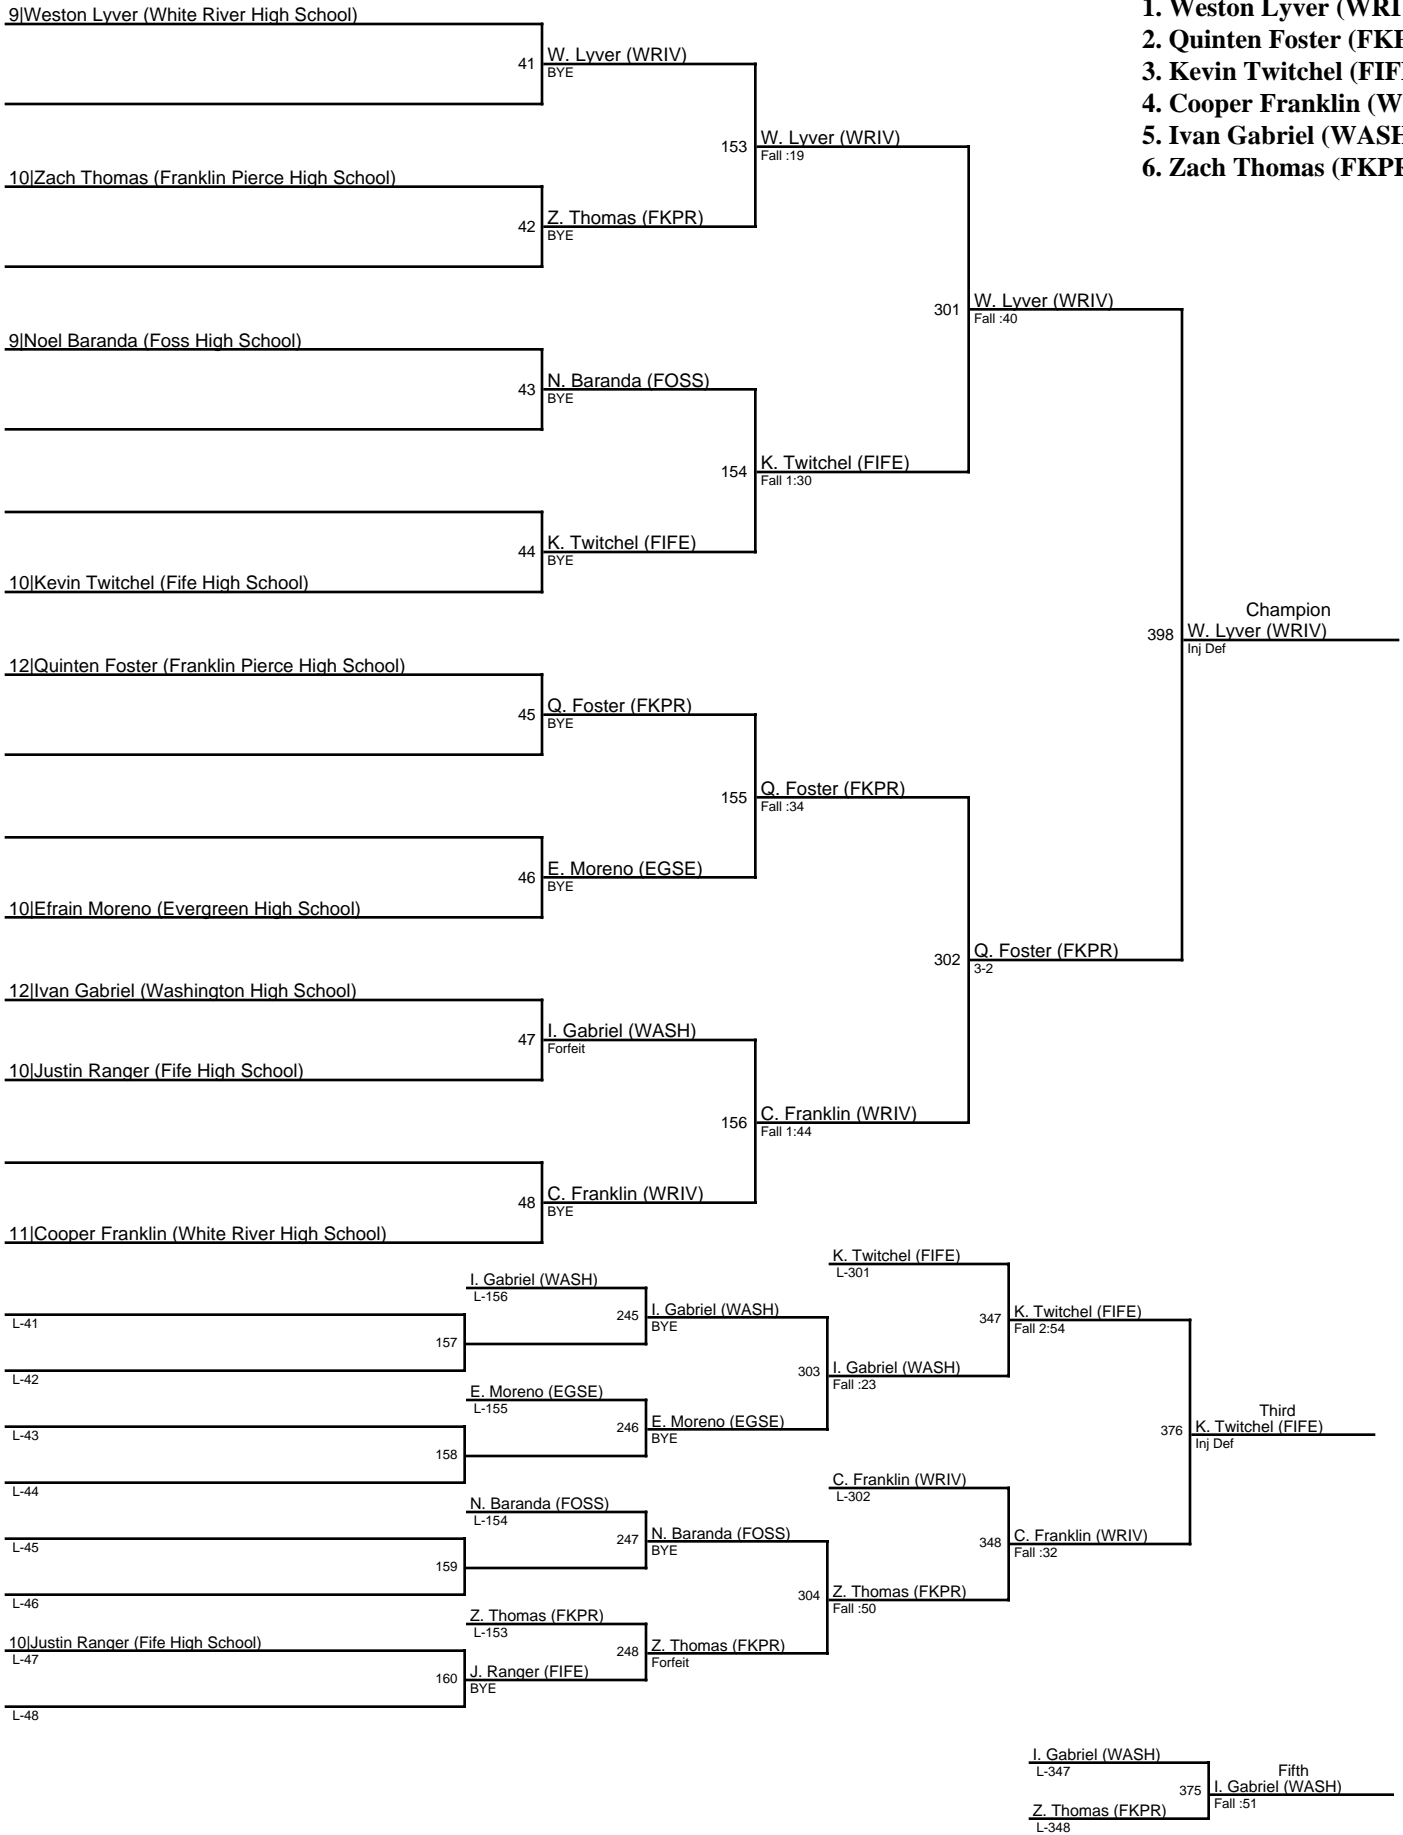

2017 2A SPSL Mountain Sub-Regionals / 138

1. Weston Lyver (WRIV)
2. Quinten Foster (FKPR)
3. Kevin Twitchel (FIFE)
4. Cooper Franklin (WRIV)
5. Ivan Gabriel (WASH)
6. Zach Thomas (FKPR)