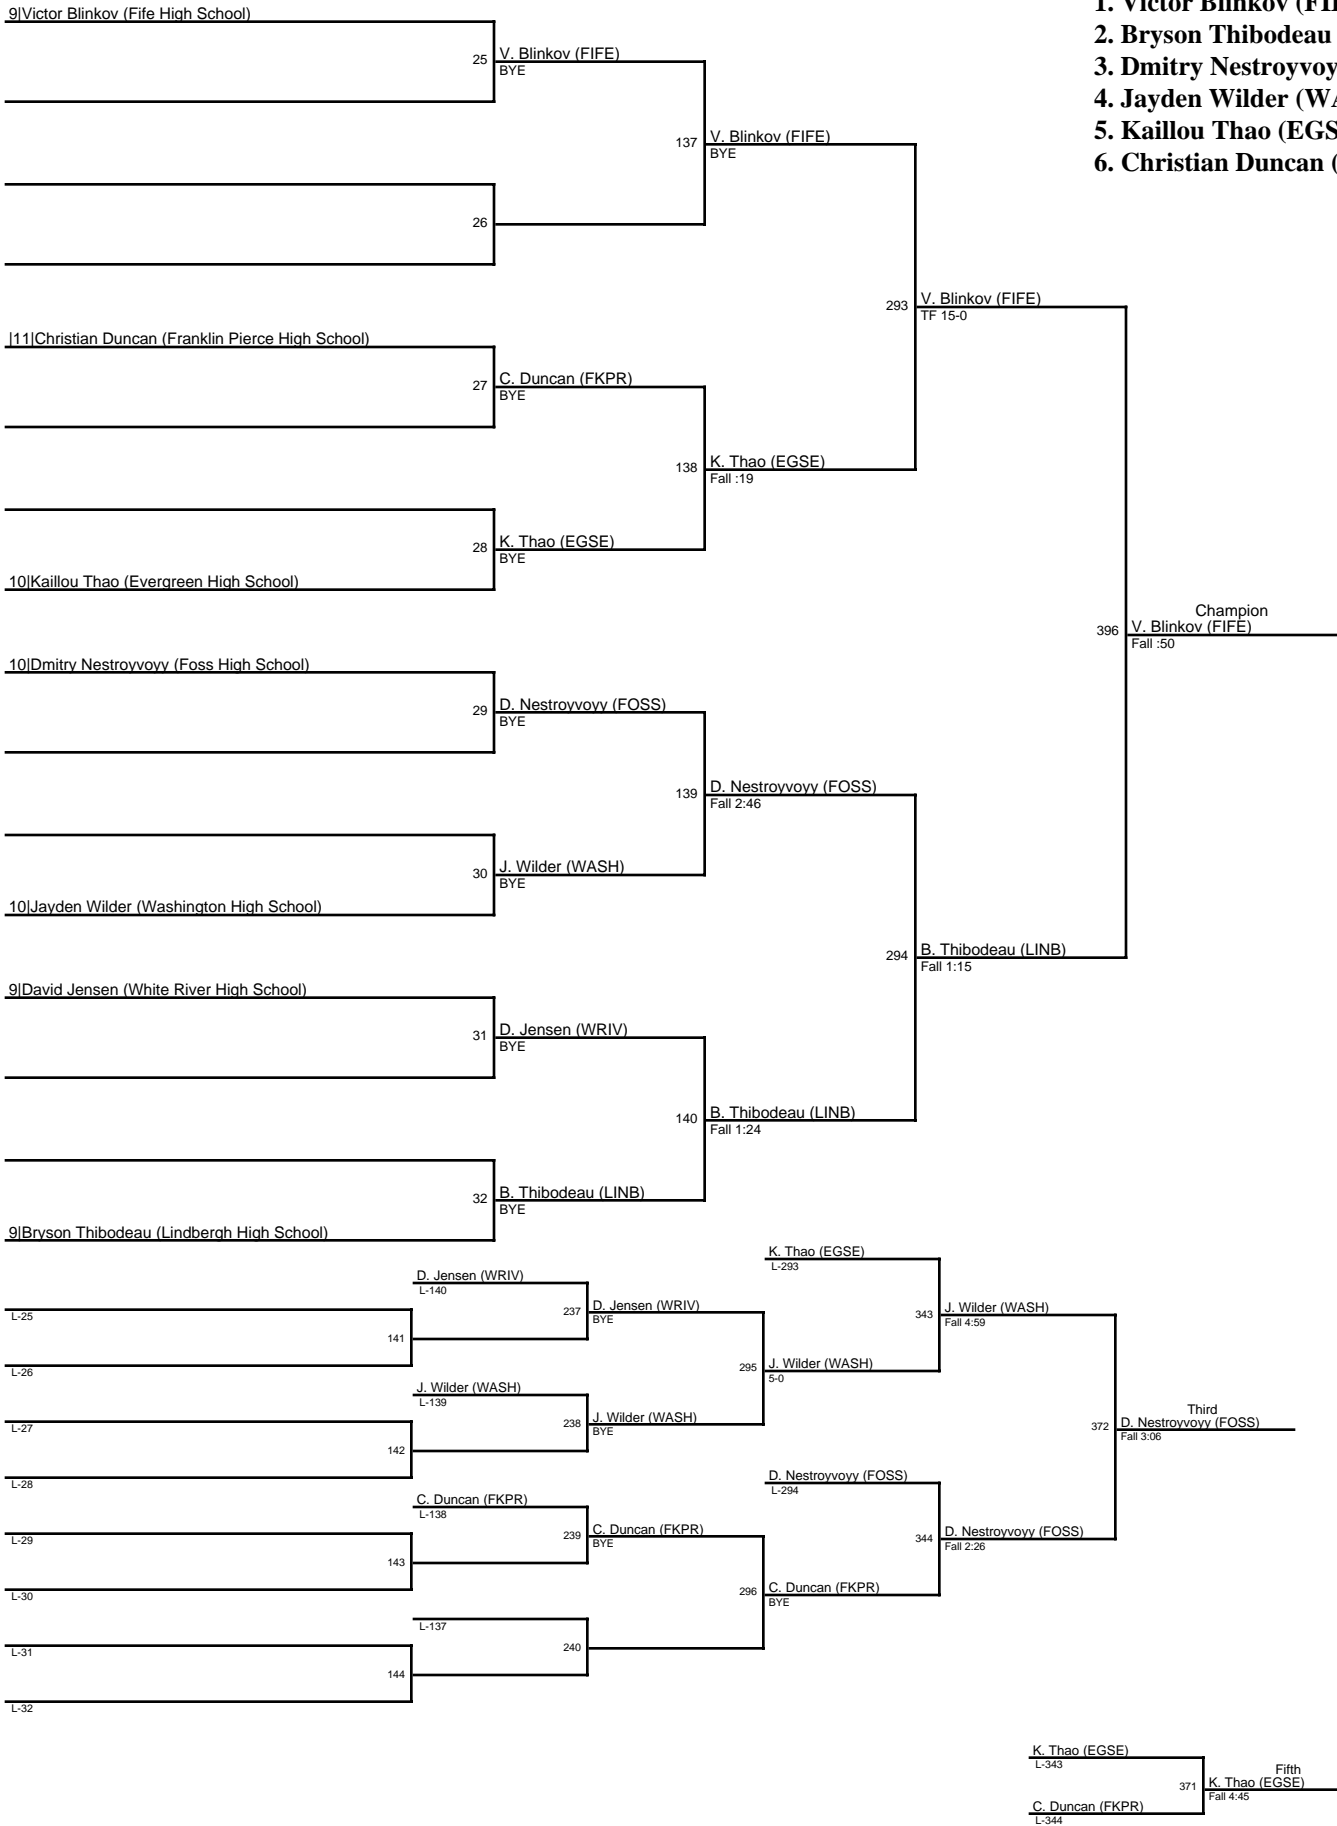

2017 2A SPSL Mountain Sub-Regionals / 126

1. Victor Blinkov (FIFE)
2. Bryson Thibodeau (LINB)
3. Dmitry Nestrovvoy (FOSS)
4. Jayden Wilder (WASH)
5. Kaillou Thao (EGSE)
6. Christian Duncan (FKPR)