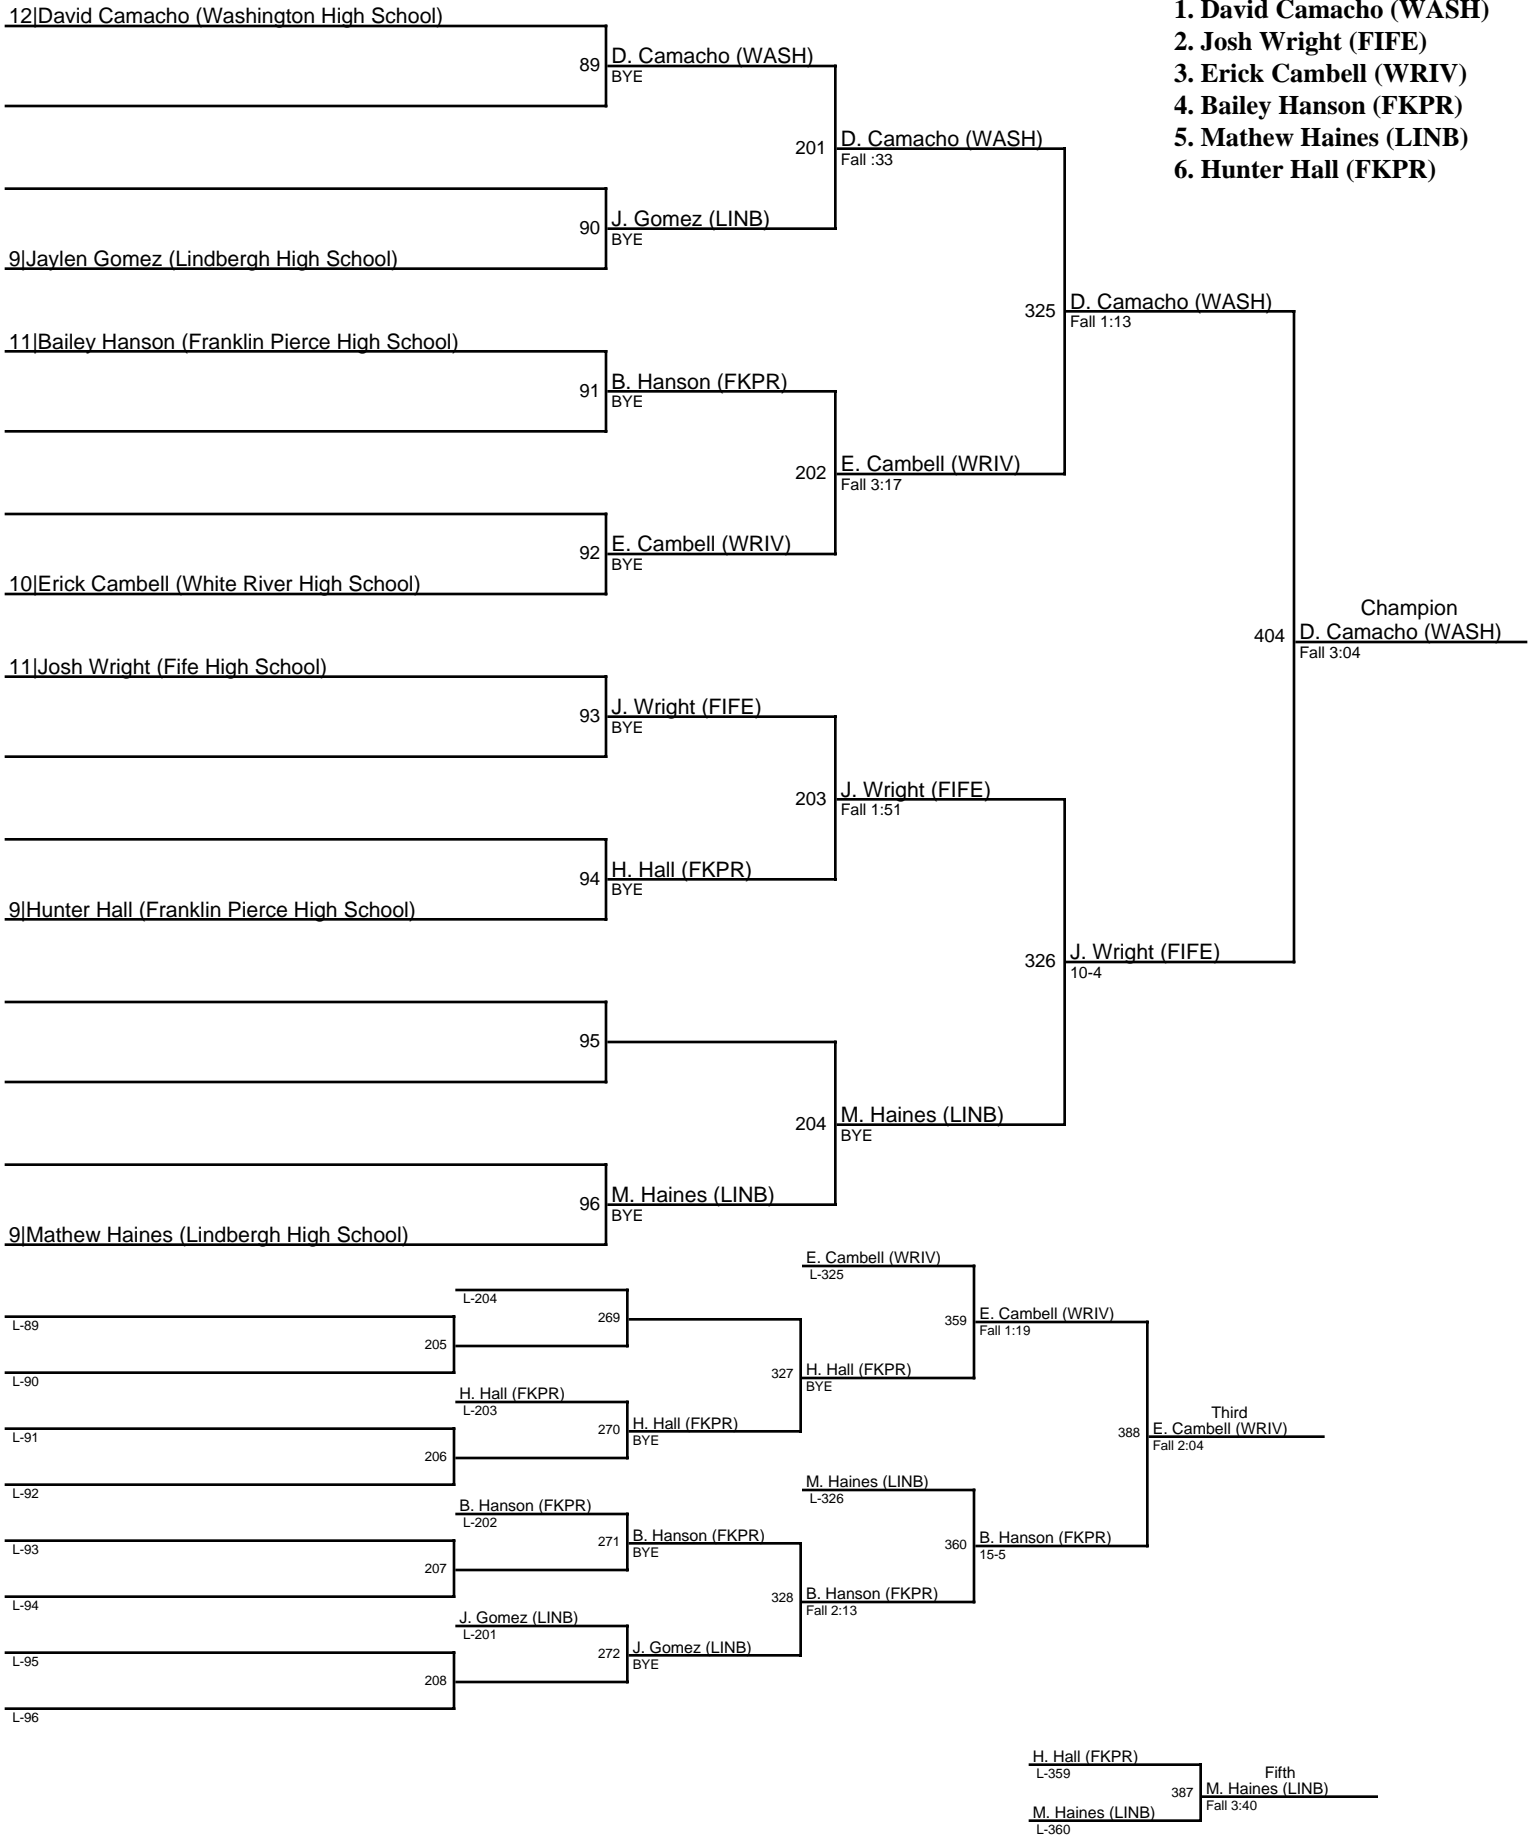

2017 2A SPSL Mountain Sub-Regionals / 195

1. David Camacho (WASH)
2. Josh Wright (FIFE)
3. Erick Cambell (WRIV)
4. Bailey Hanson (FKPR)
5. Mathew Haines (LINB)
6. Hunter Hall (FKPR)