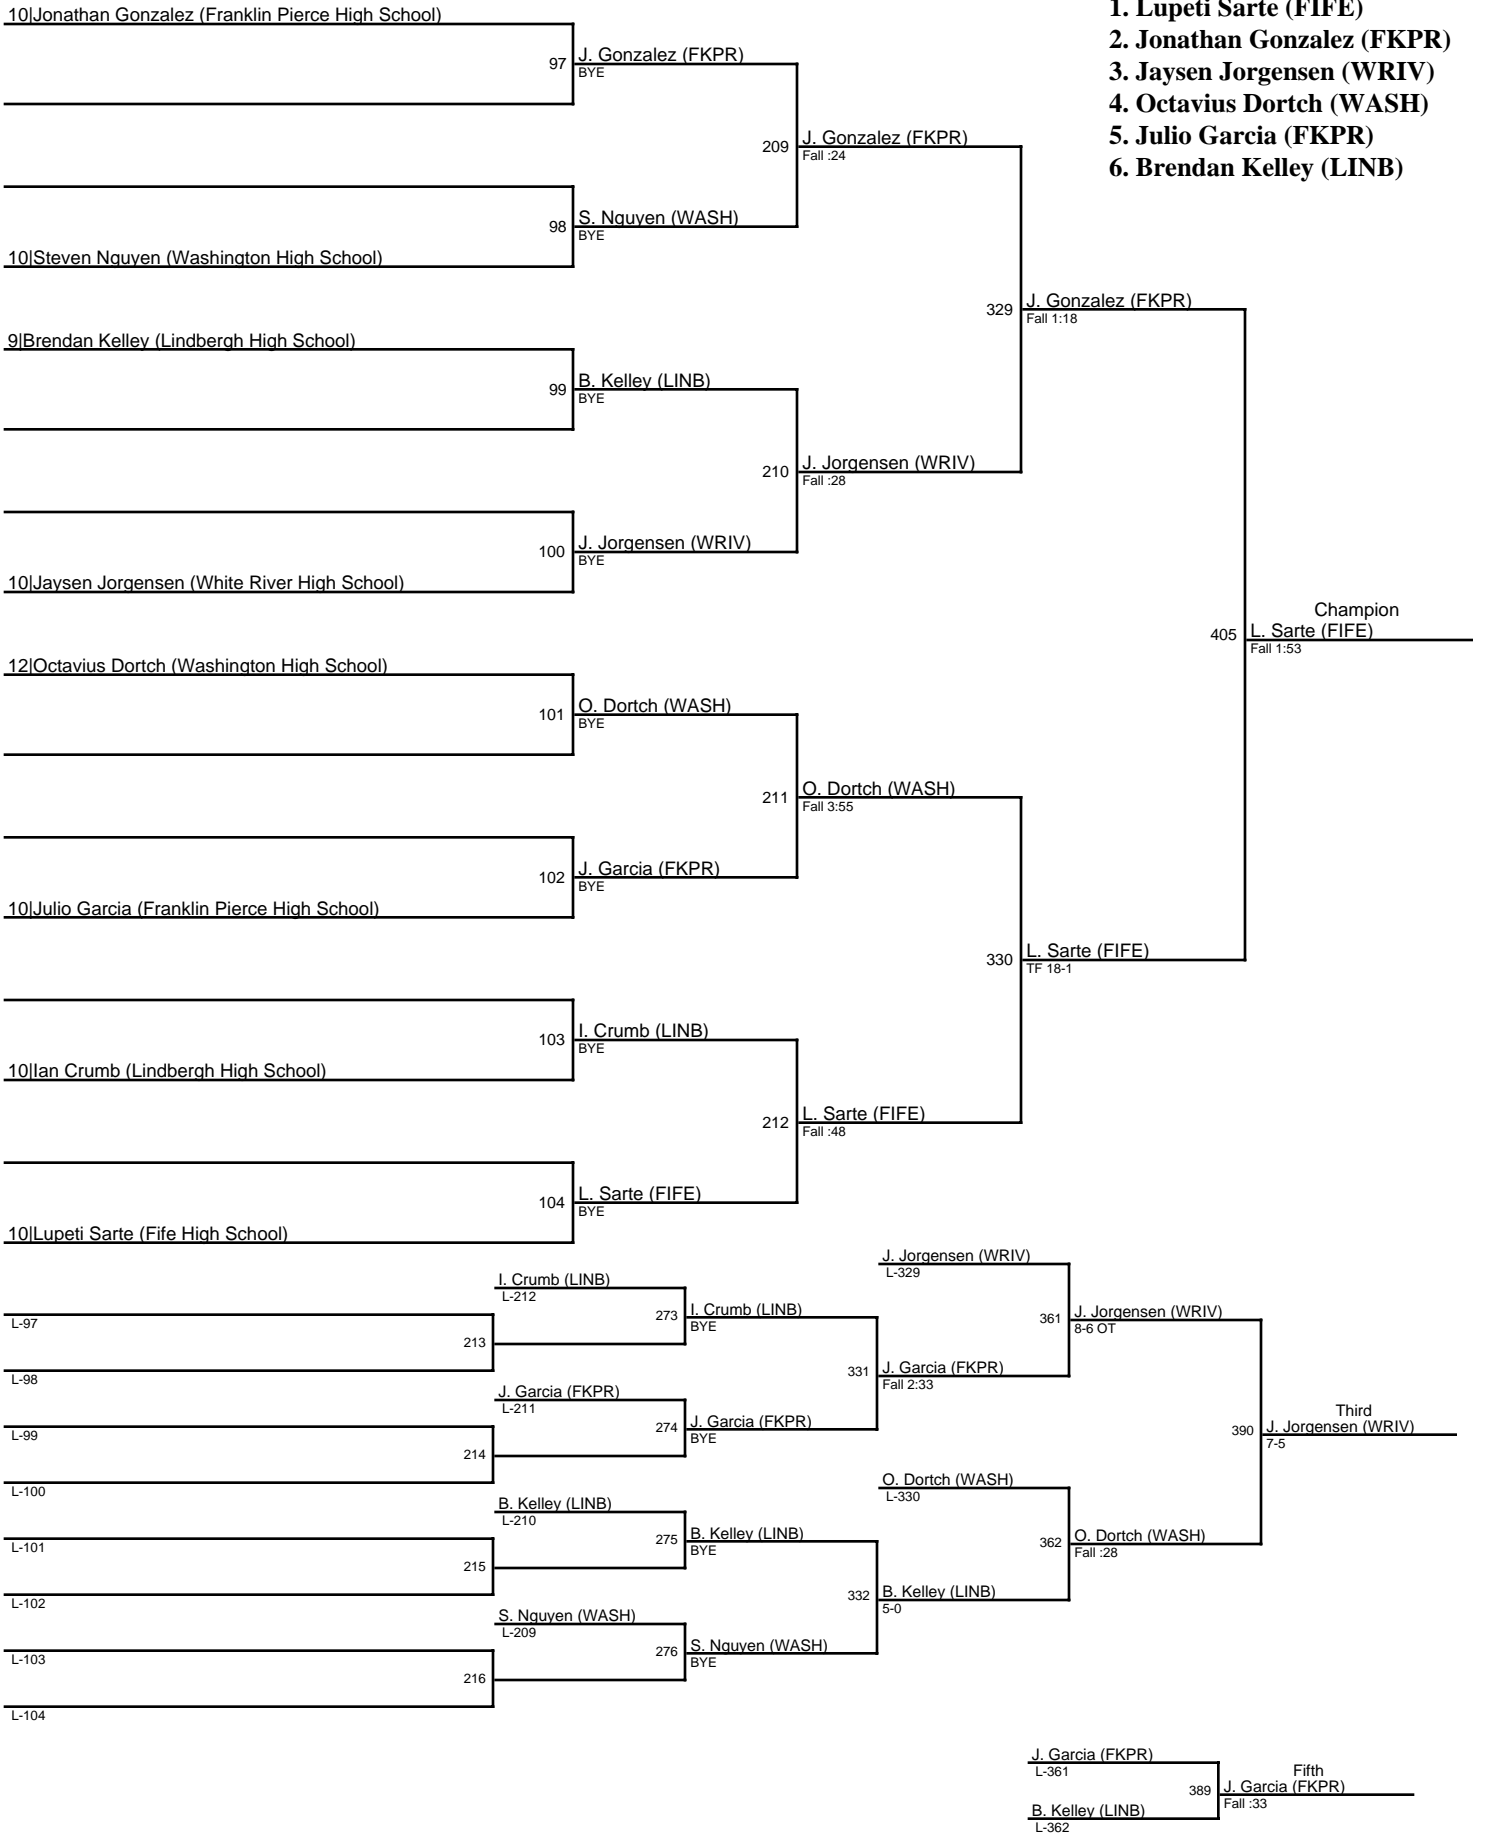

2017 2A SPSL Mountain Sub-Regionals / 220

1. Lupeti Sarte (FIFE)
2. Jonathan Gonzalez (FKPR)
3. Jaysen Jorgensen (WRIV)
4. Octavius Dortch (WASH)
5. Julio Garcia (FKPR)
6. Brendan Kelley (LINB)