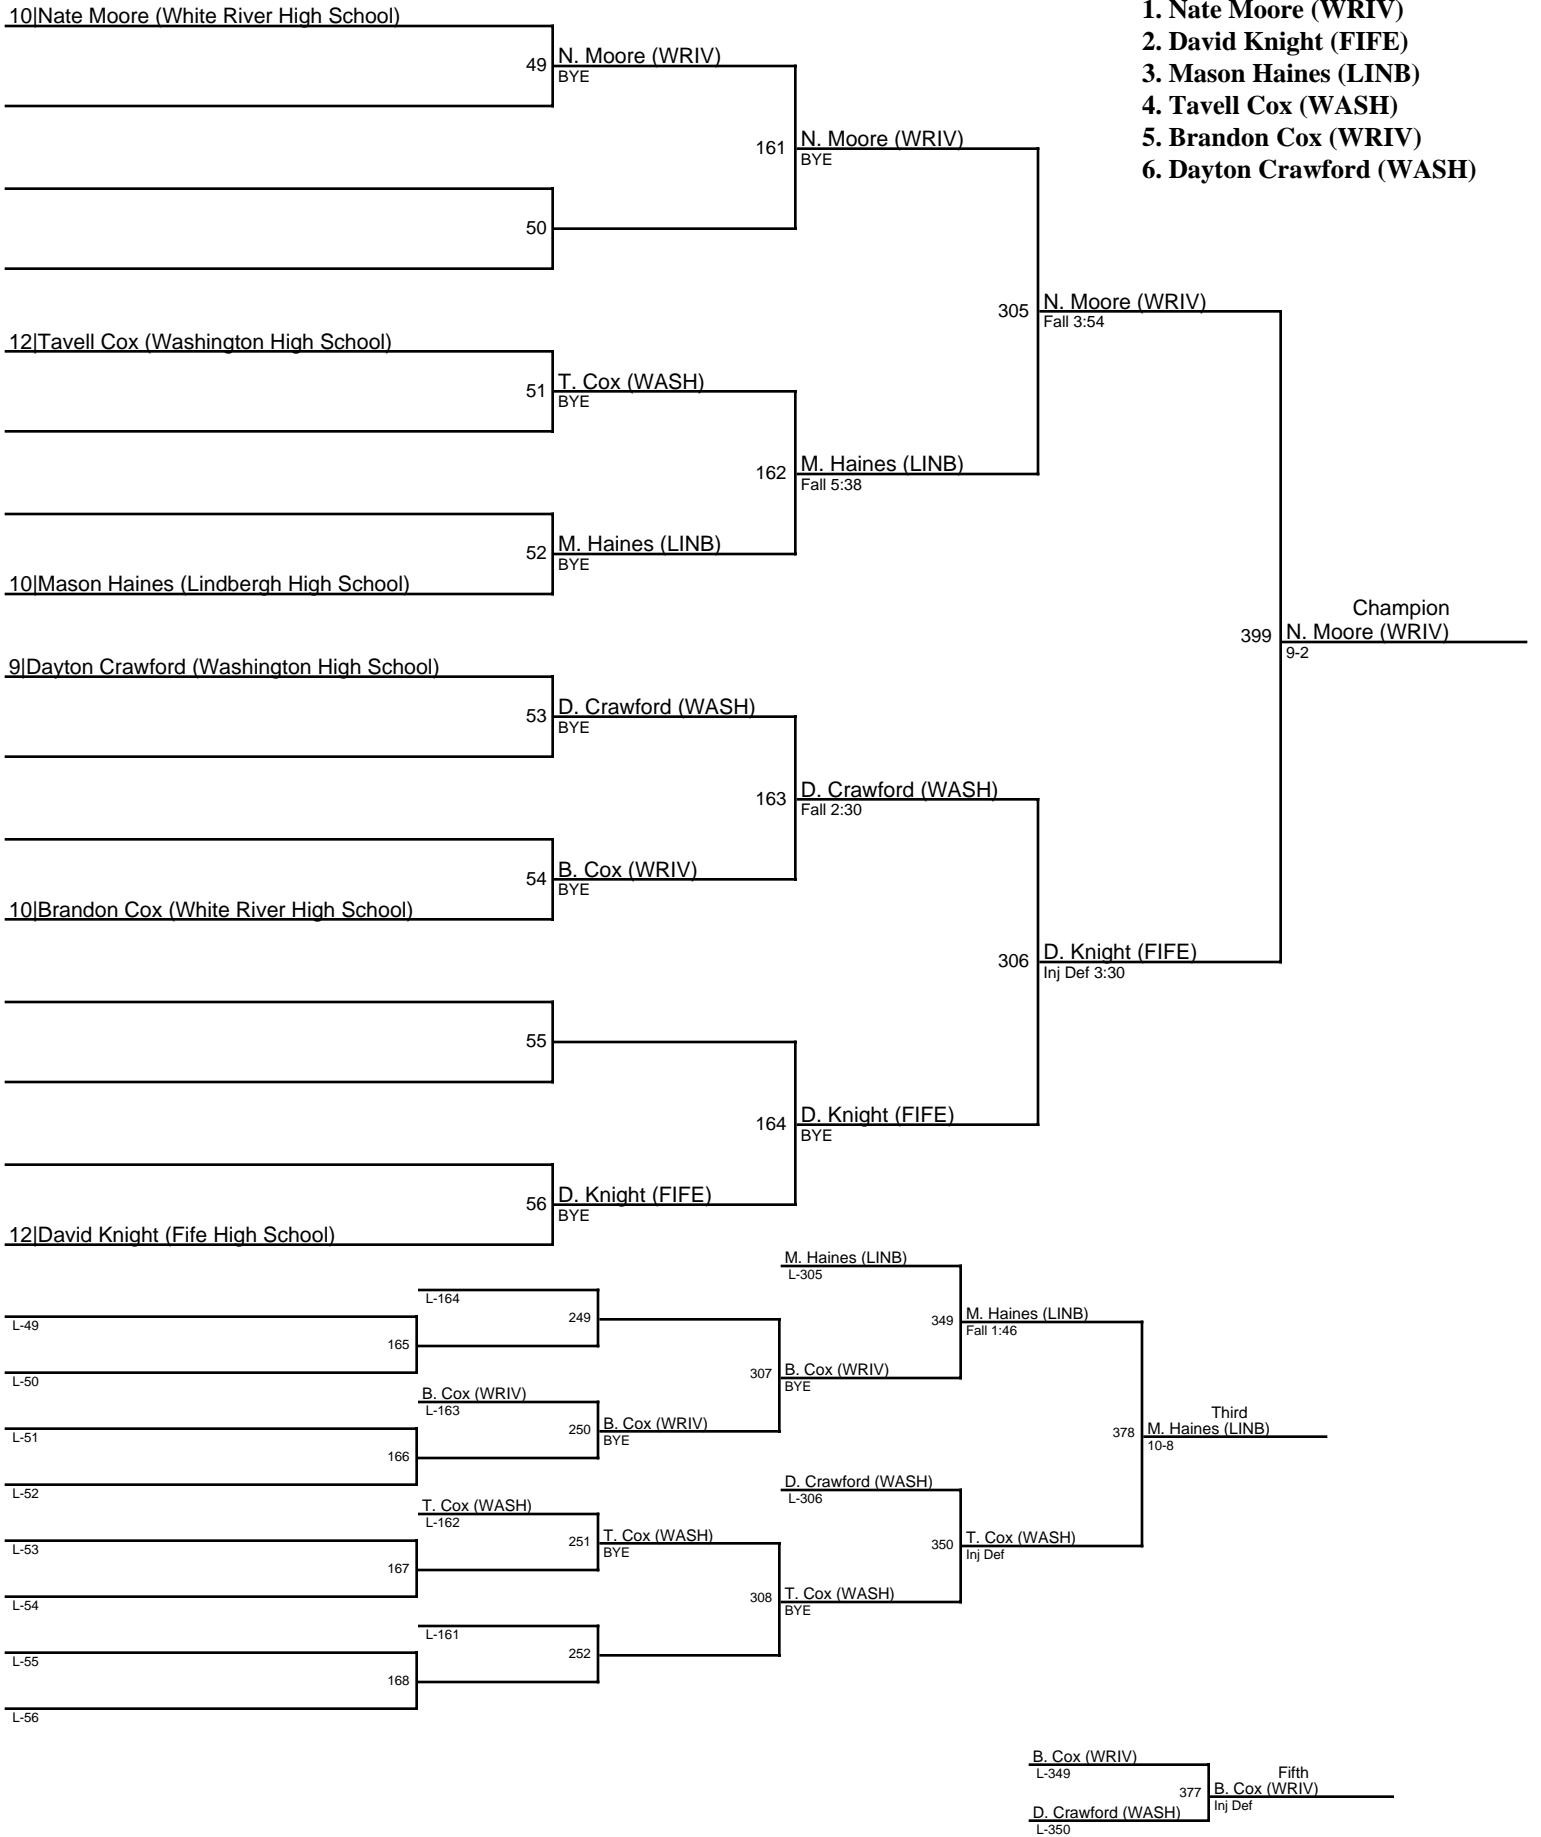

2017 2A SPSL Mountain Sub-Regionals / 145