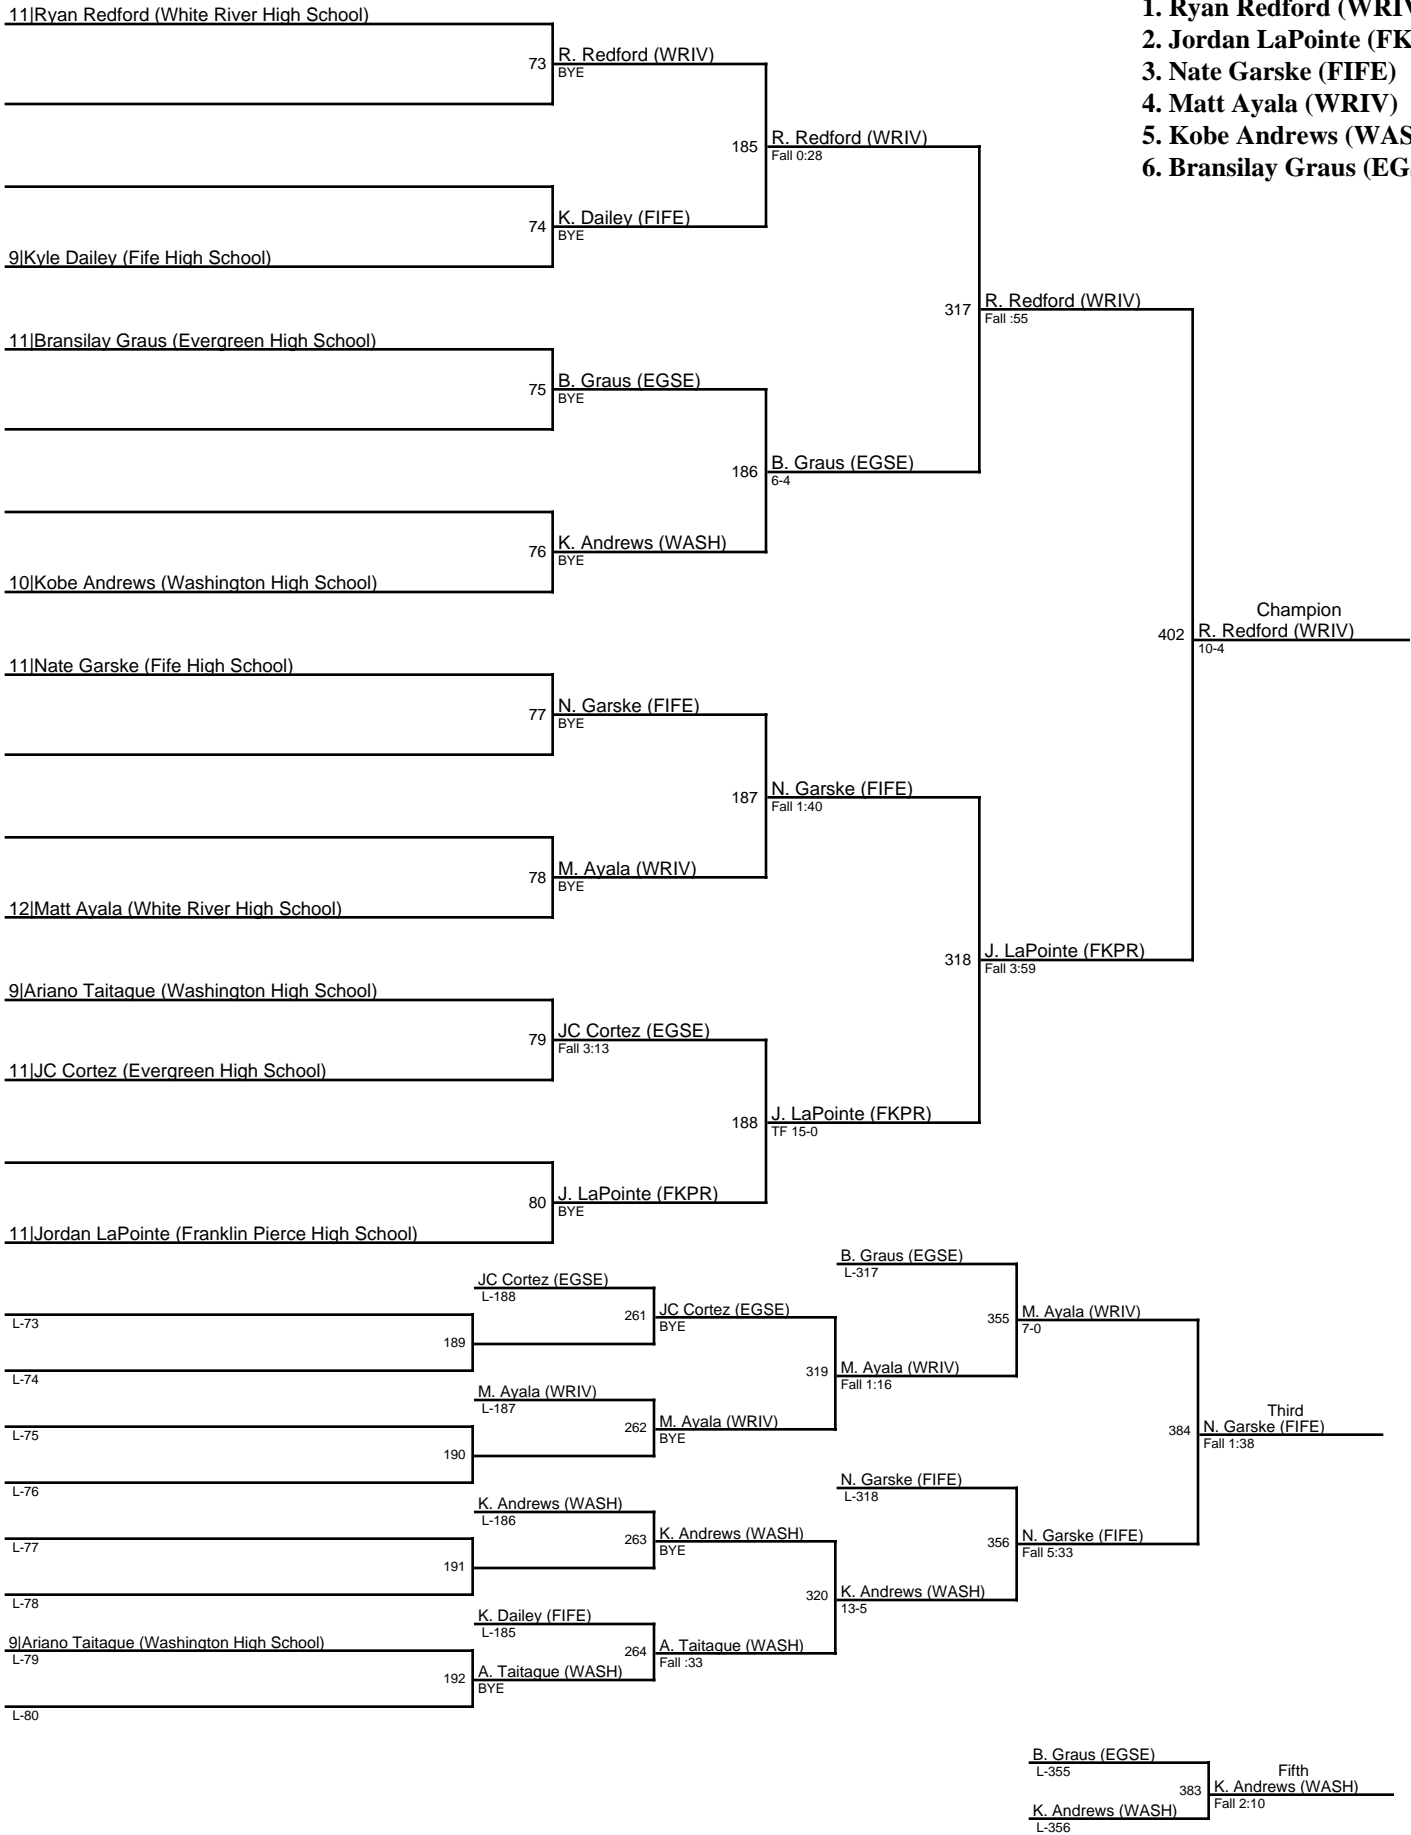

2017 2A SPSL Mountain Sub-Regionals / 170

1. Ryan Redford (WRIV)
2. Jordan LaPointe (FKPR)
3. Nate Garske (FIFE)
4. Matt Ayala (WRIV)
5. Kobe Andrews (WASH)
6. Bransilay Graus (EGSE)