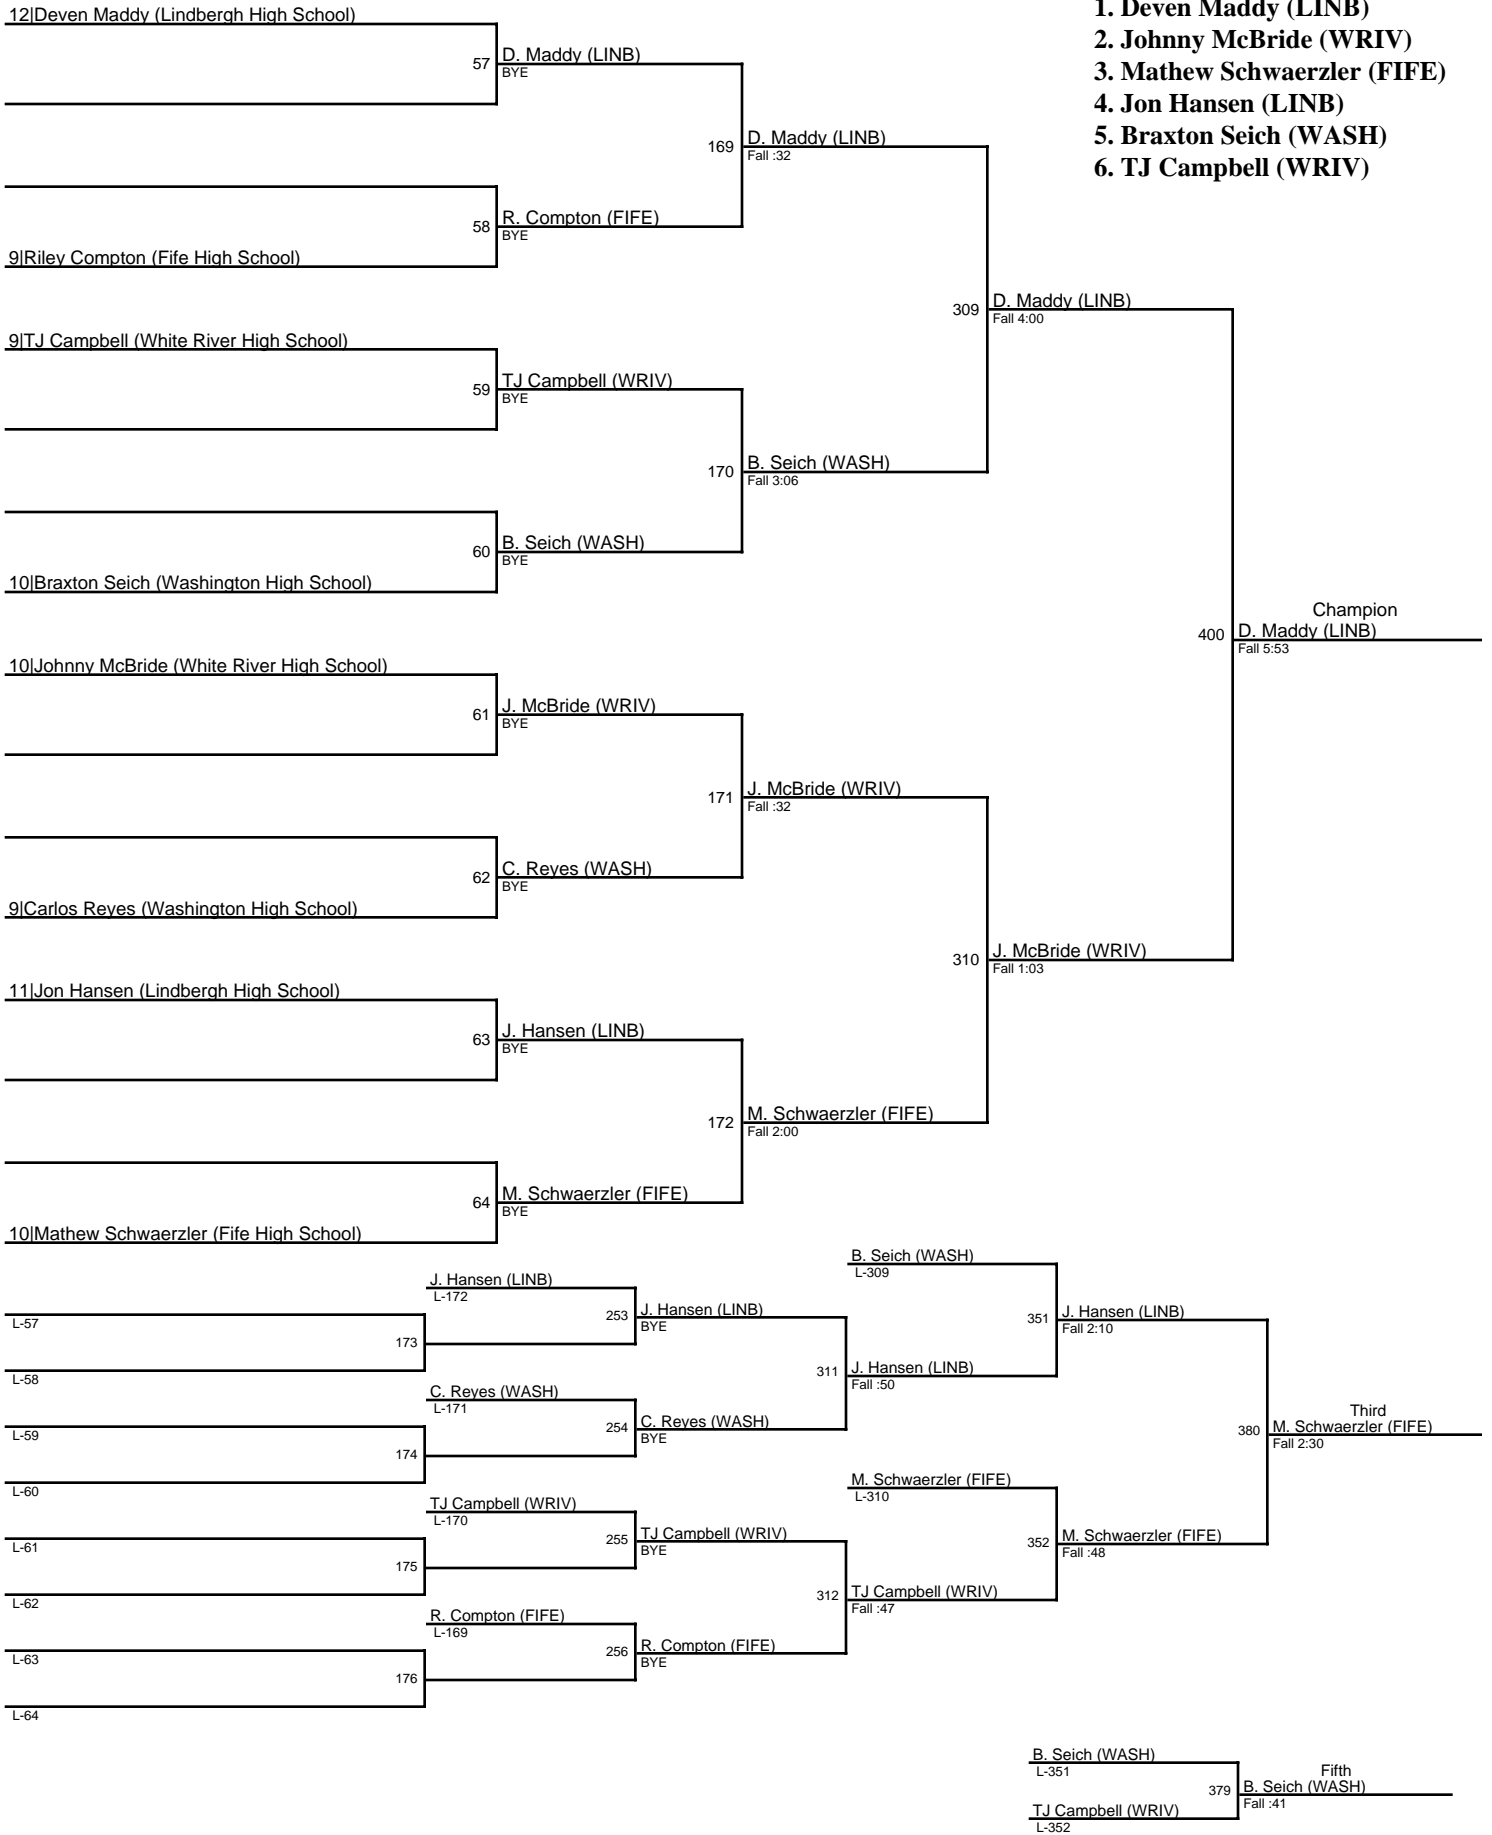

2017 2A SPSL Mountain Sub-Regionals / 152

1. Deven Maddy (LINB)
2. Johnny McBride (WRIV)
3. Mathew Schwaerzler (FIFE)
4. Jon Hansen (LINB)
5. Braxton Seich (WASH)
6. TJ Campbell (WRIV)