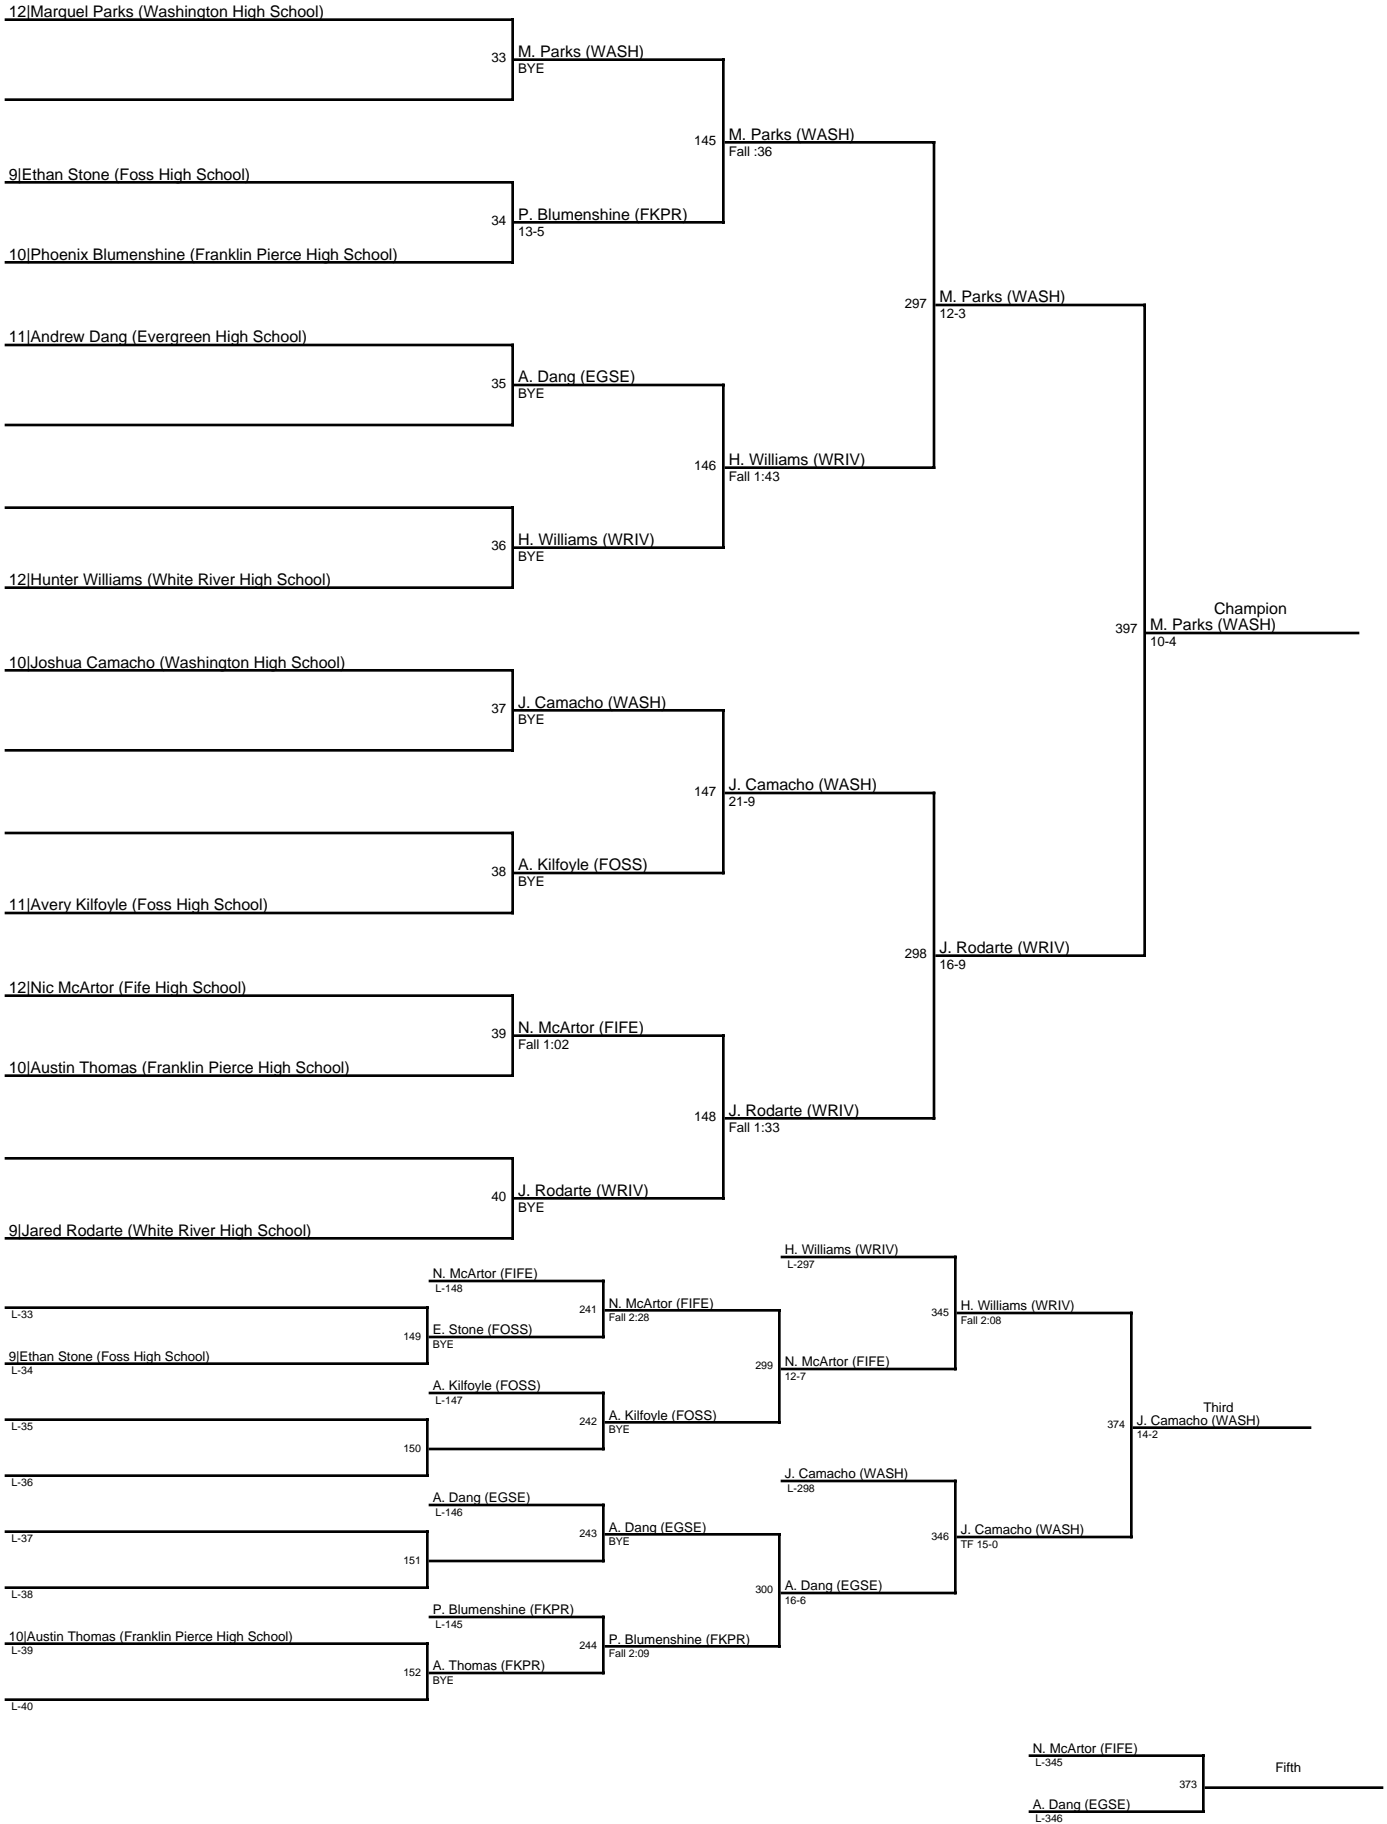

2017 2A SPSL Mountain Sub-Regionals / 132