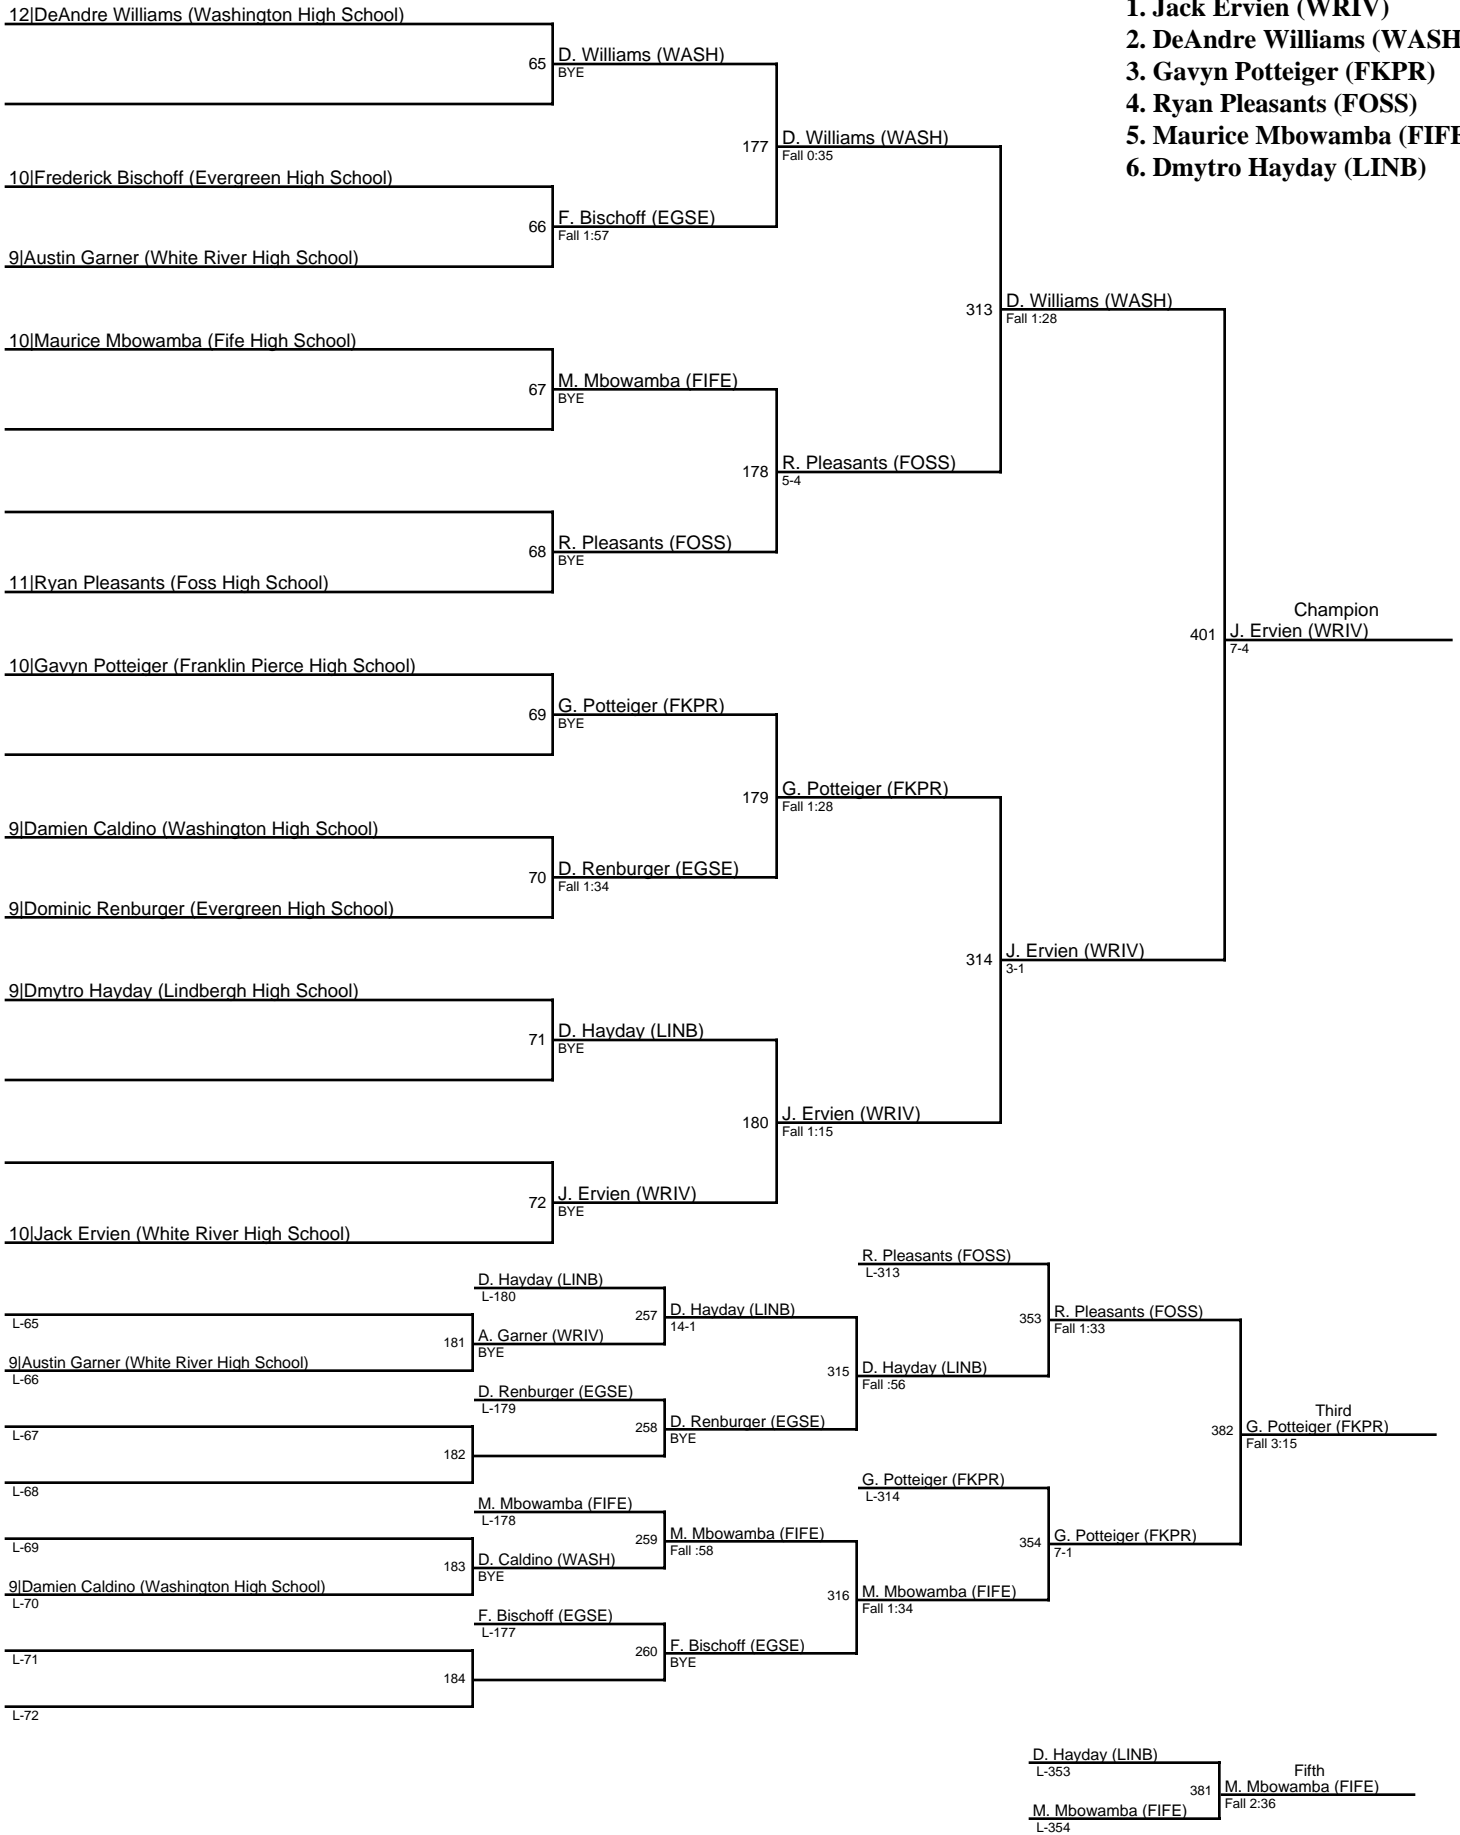

2017 2A SPSL Mountain Sub-Regionals / 160

1. Jack Ervien (WRIV)
2. DeAndre Williams (WASH)
3. Gavyn Potteiger (FKPR)
4. Ryan Pleasants (FOSS)
5. Maurice Mbowamba (FIFE)
6. Dmytro Hayday (LINB)