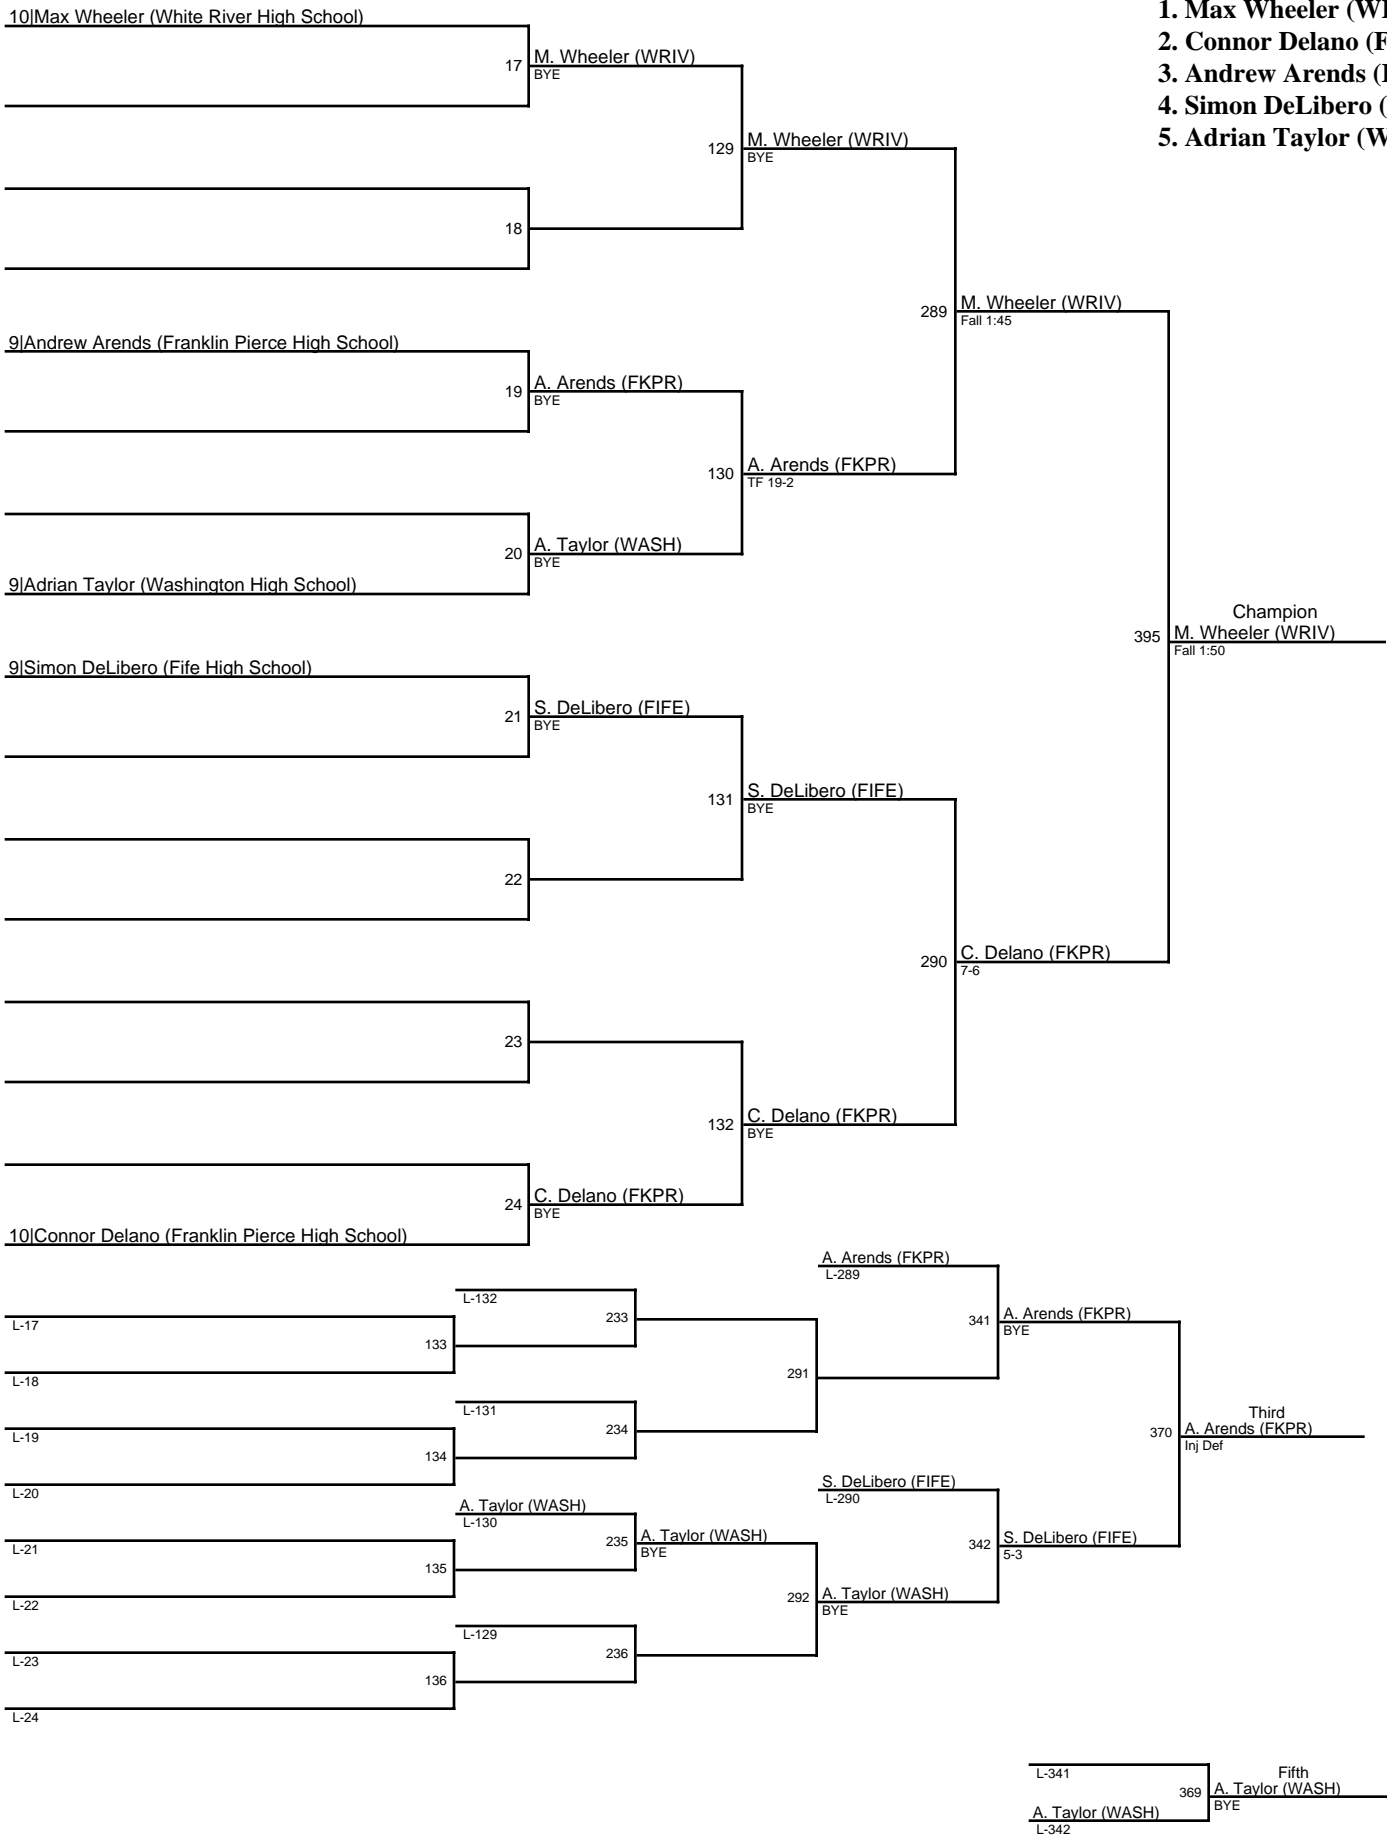

2017 2A SPSL Mountain Sub-Regionals / 120