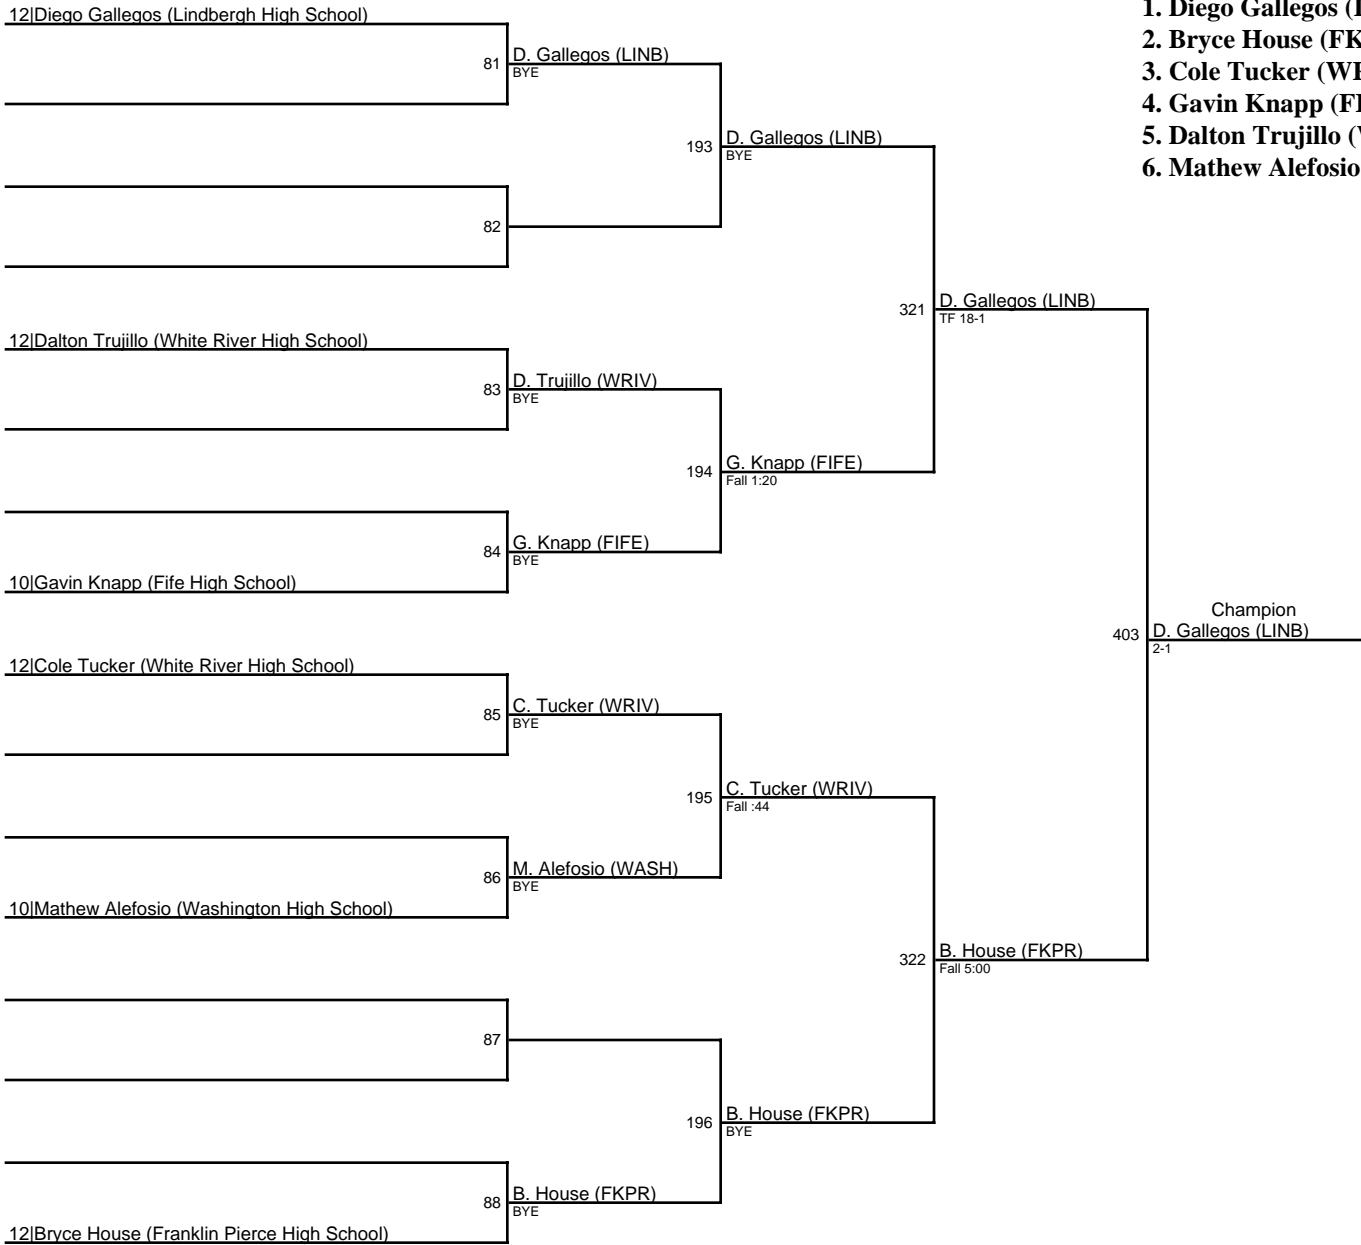

2017 2A SPSL Mountain Sub-Regionals / 182

1. Diego Gallegos (LINB)
2. Bryce House (FKPR)
3. Cole Tucker (WRIV)
4. Gavin Knapp (FIFE)
5. Dalton Trujillo (WRIV)
6. Mathew Alefosio (WASH)