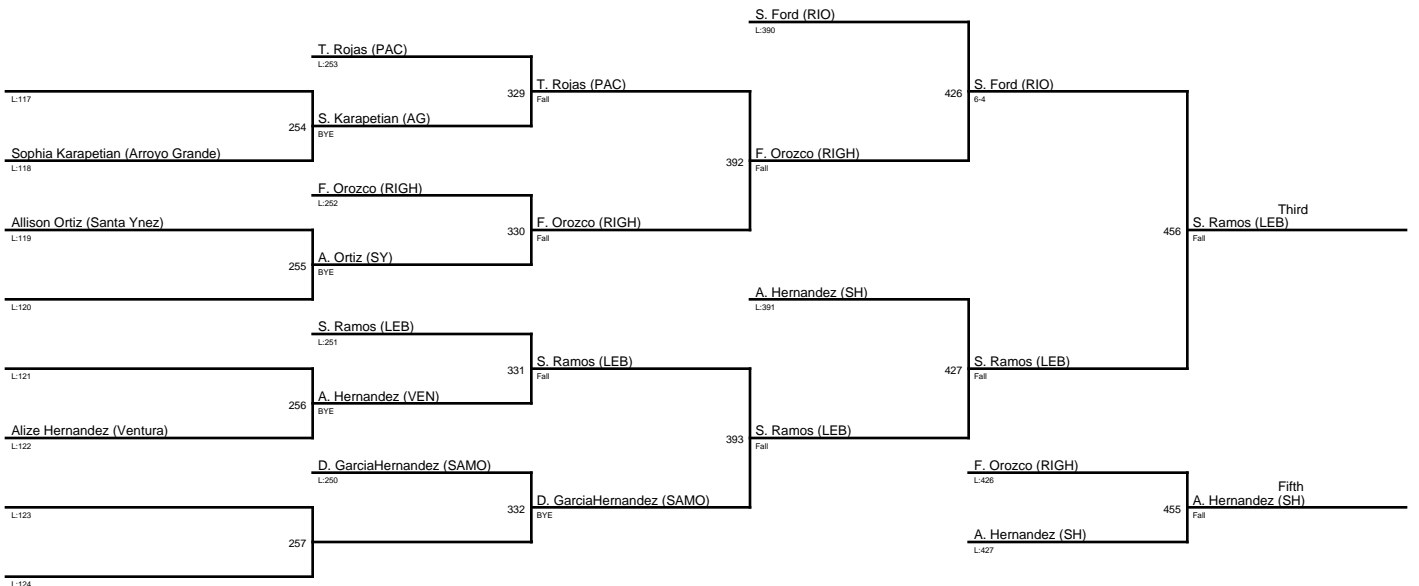

2024 Showdown on the Shore / 190

1. Vanessa Gomez (Frank)
2. Teagan Moise (CAM)
3. Sophia Ramos (LEB)
4. Sophia Ford (RIO)
5. Alyssa Hernandez (SH)
6. Fatima Orozco (RIGH)