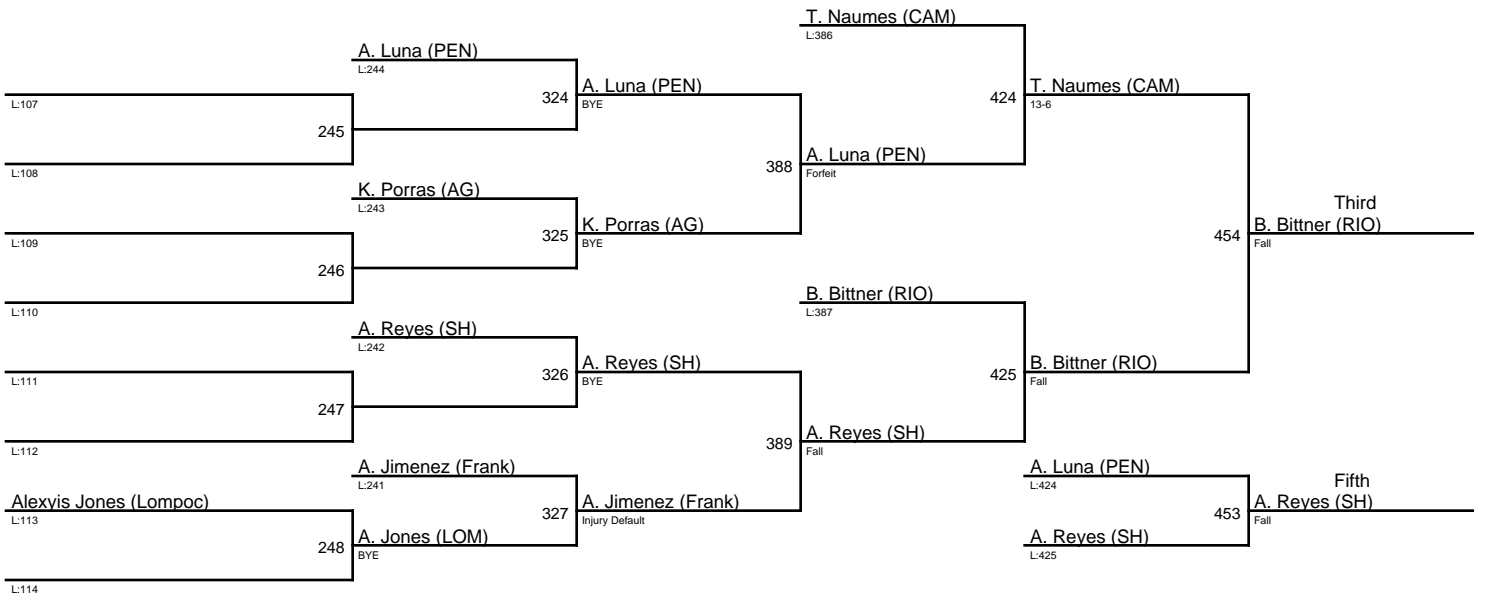

2024 Showdown on the Shore / 170

1. Nisa Rogers (RIGH)
2. Samya Bazile (PAC)
3. Brooklyn Bittner (RIO)
4. Taetum Naumes (CAM)
5. Adilene Reyes (SH)
6. Alissa Luna (PEN)