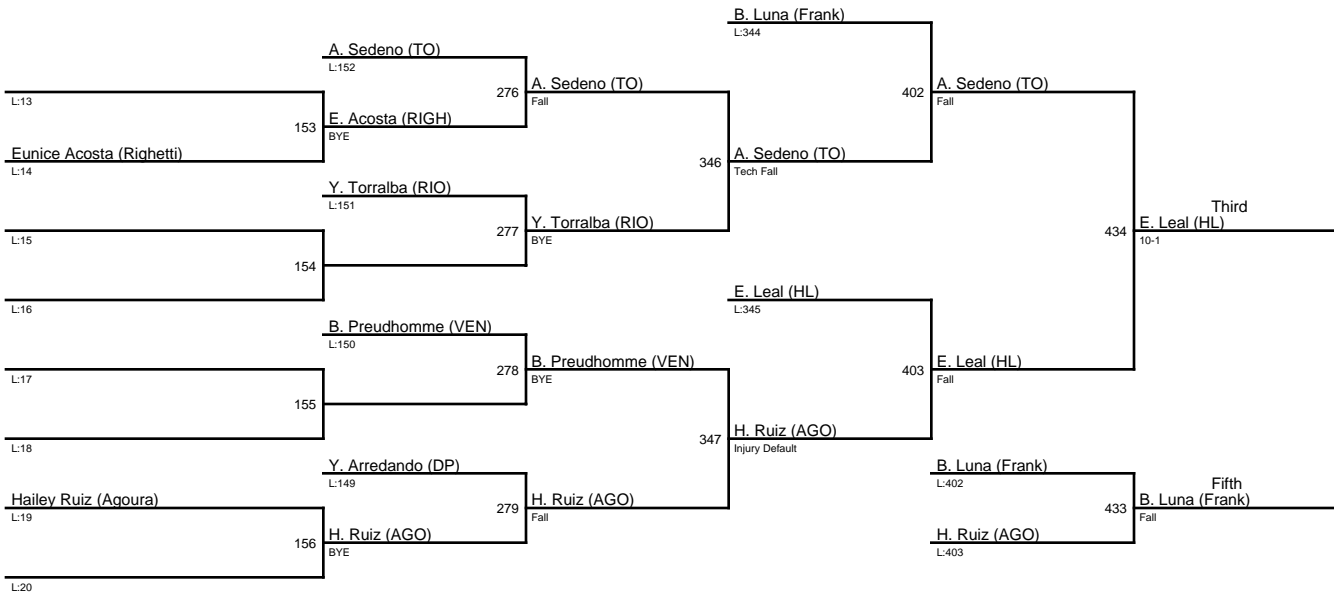

2024 Showdown on the Shore / 100

2024 Showdown on the Shore / 100-B

Valentina Devore (Shadow Hills-B)

Haley Eaton (Monache-B)

Yamiletty Velasquez (Ventura-B)

Melody Camarena (Shadow Hills-B)

Angela Alfaro (Rio Mesa-B)

Haley Eaton (Monache-B)

L:12

1. Melody Camarena (SH-B)
2. Valentina Devore (SH-B)
3. Yamiletty Velasquez (VEN-B)
4. Angela Alfaro (Rio-B)

401
5-0
Champion
M. Camarena (SH-B)

146
Fall
M. Camarena (SH-B)

274
Fall
A. Alfaro (Rio-B)

343
Fall
Third
Y. Velasquez (VEN-B)

275
BYE
Y. Velasquez (VEN-B)

2024 Showdown on the Shore / 105

2024 Showdown on the Shore / 110

1. Sierra Alimilla (MON)
2. Leila Witzerman (PEN)
3. Aubrey Soto (CAM)
4. Lexi Sanchez (SH)
5. Eva Benson (VEN)
6. Nalani Reglos (CAM)