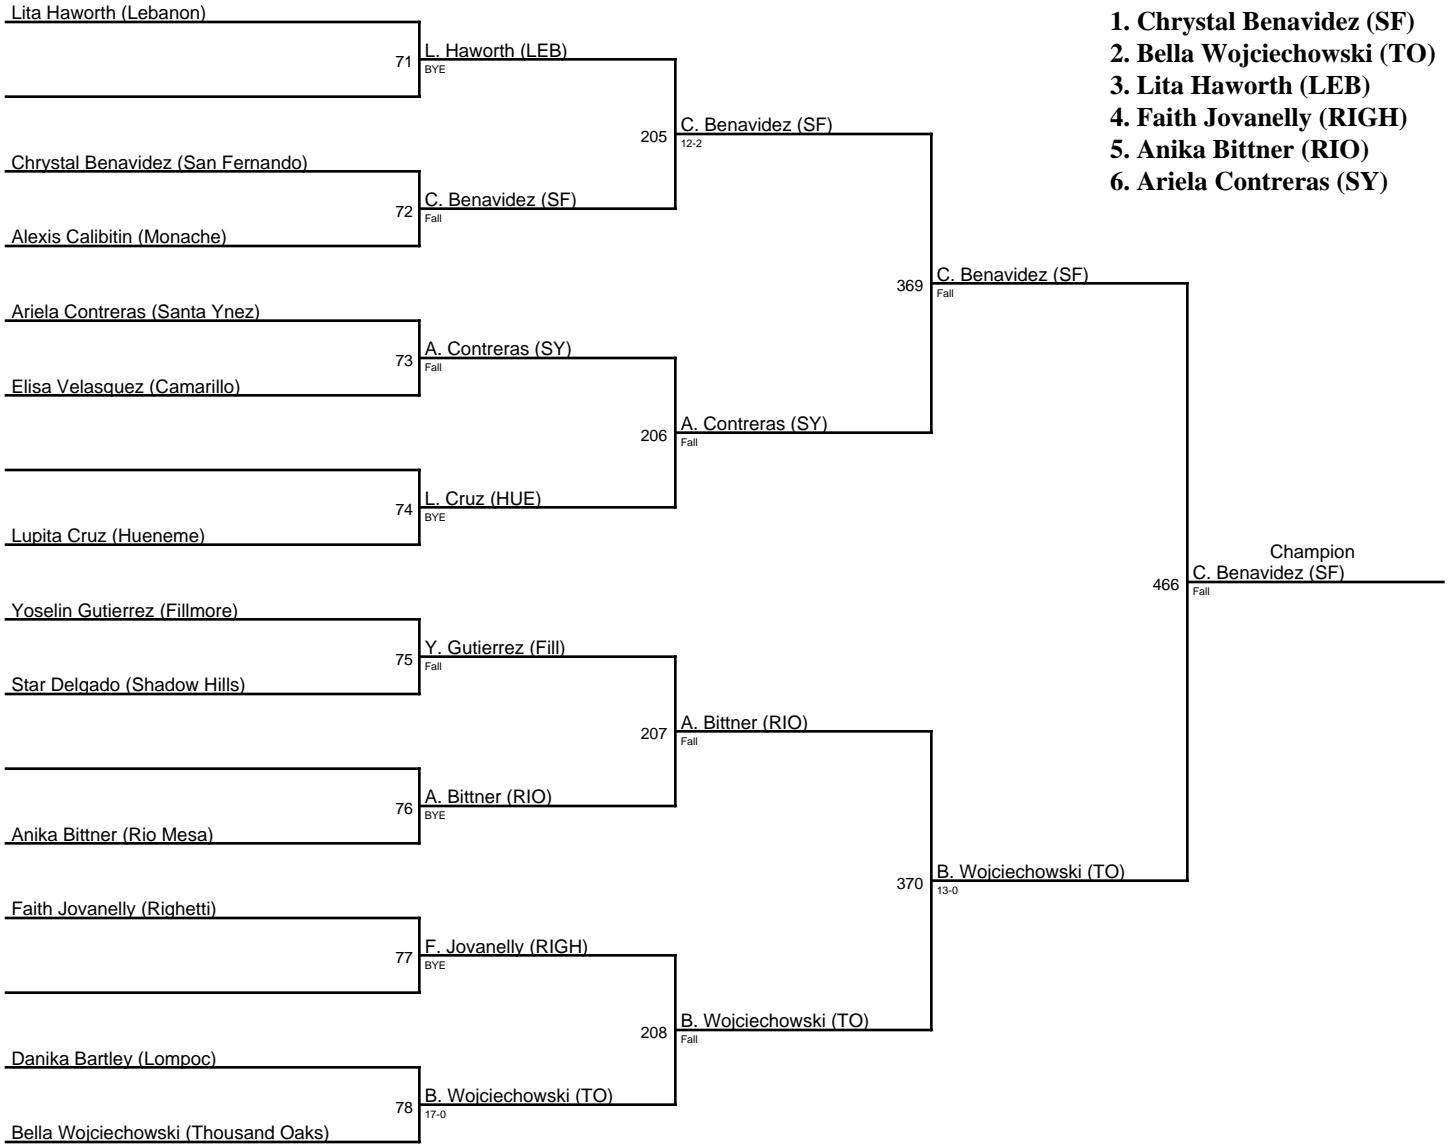

2024 Showdown on the Shore / 135