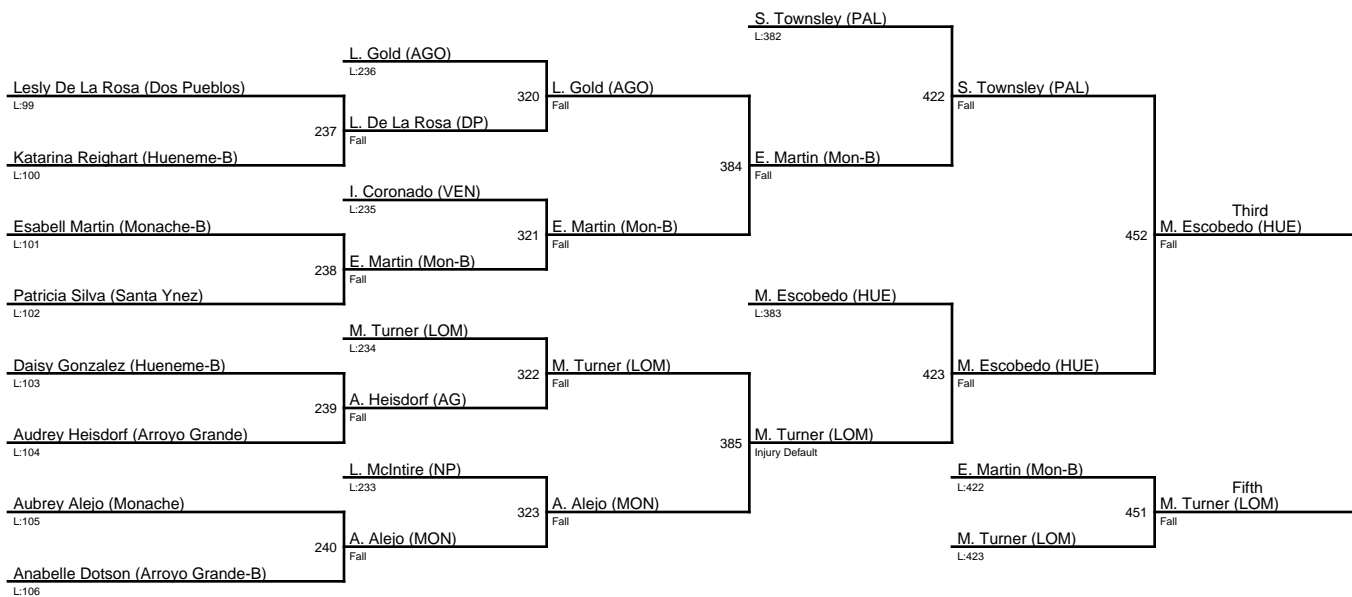

2024 Showdown on the Shore / 145

1. Avalynn Ramos (VEN)
2. Anabelle Aguirre (RIGH)
3. Alexa Martinez (Fill)
4. Evan Watt (NP)
5. Sami Nava (HUE)
6. Katherine Ponce (HL)

2024 Showdown on the Shore / 155

1. Michelle Flores (RIO)
2. Giselle Romero (SH)
3. Mareli Escobedo (HUE)
4. Sofia Townsley (PAL)
5. Madison Turner (LOM)
6. Esabell Martin (Mon-B)