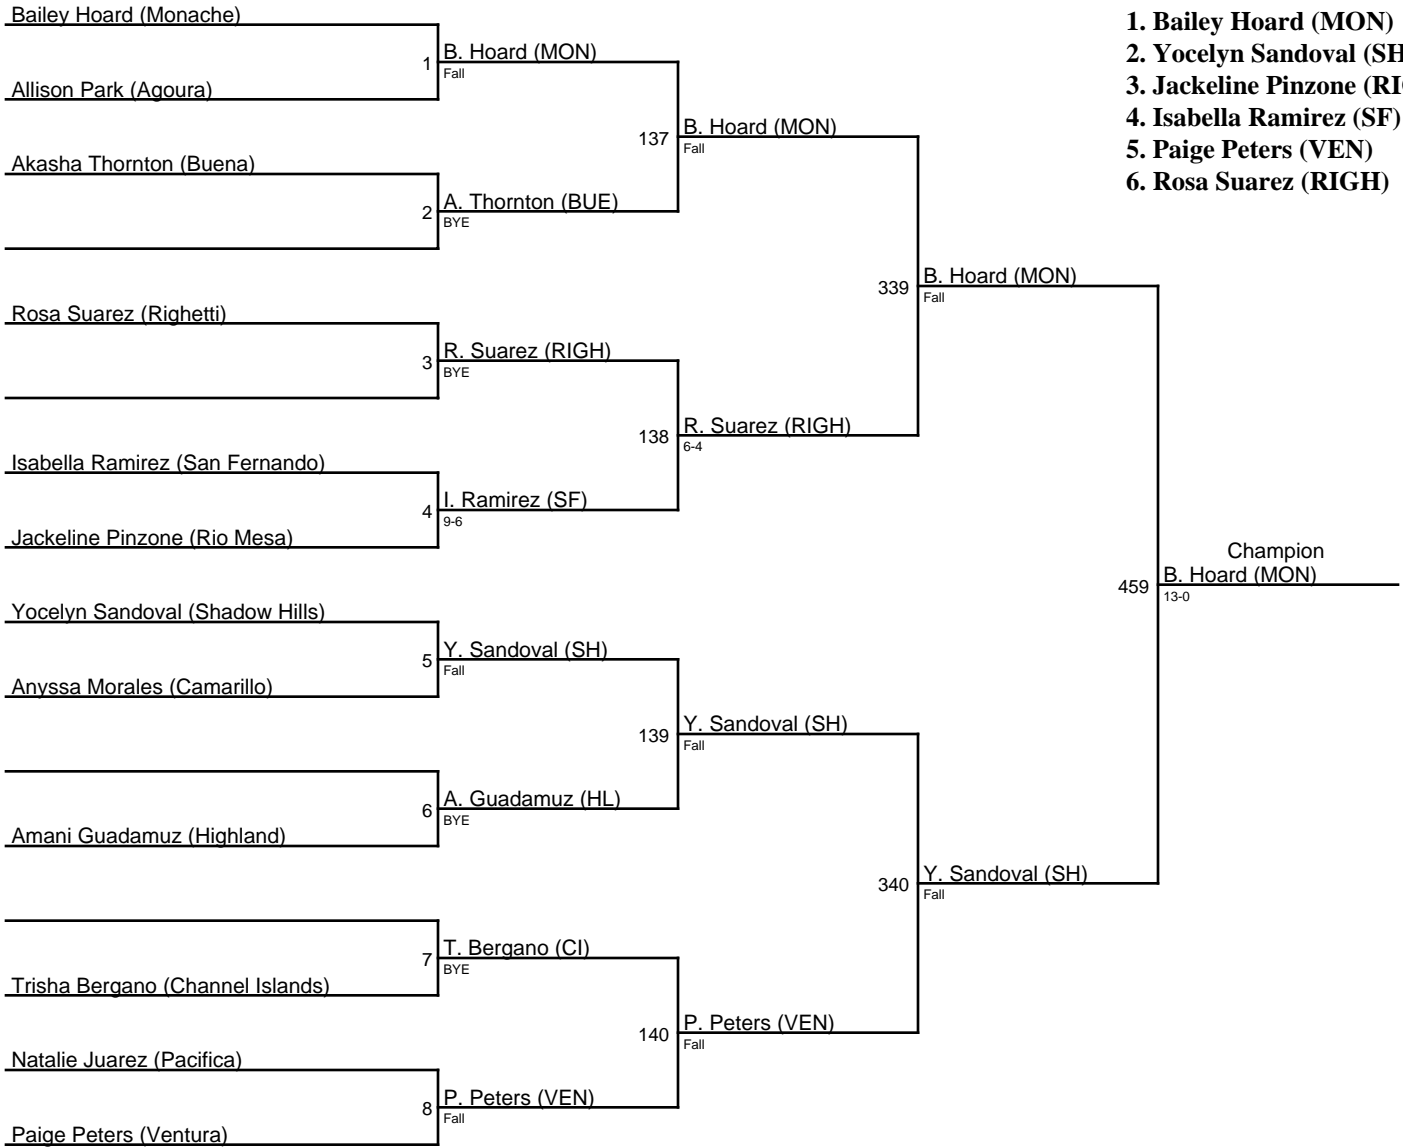

2024 Showdown on the Shore / 100

2024 Showdown on the Shore / 100-B

Valentina Devore (Shadow Hills-B)

Haley Eaton (Monache-B)

Yamiletty Velasquez (Ventura-B)

Melody Camarena (Shadow Hills-B)

Angela Alfaro (Rio Mesa-B)

Haley Eaton (Monache-B)

L:12

1. Melody Camarena (SH-B)
2. Valentina Devore (SH-B)
3. Yamiletty Velasquez (VEN-B)
4. Angela Alfaro (Rio-B)

401
5-0
Champion
M. Camarena (SH-B)

146
Fall
M. Camarena (SH-B)

274
Fall
A. Alfaro (Rio-B)