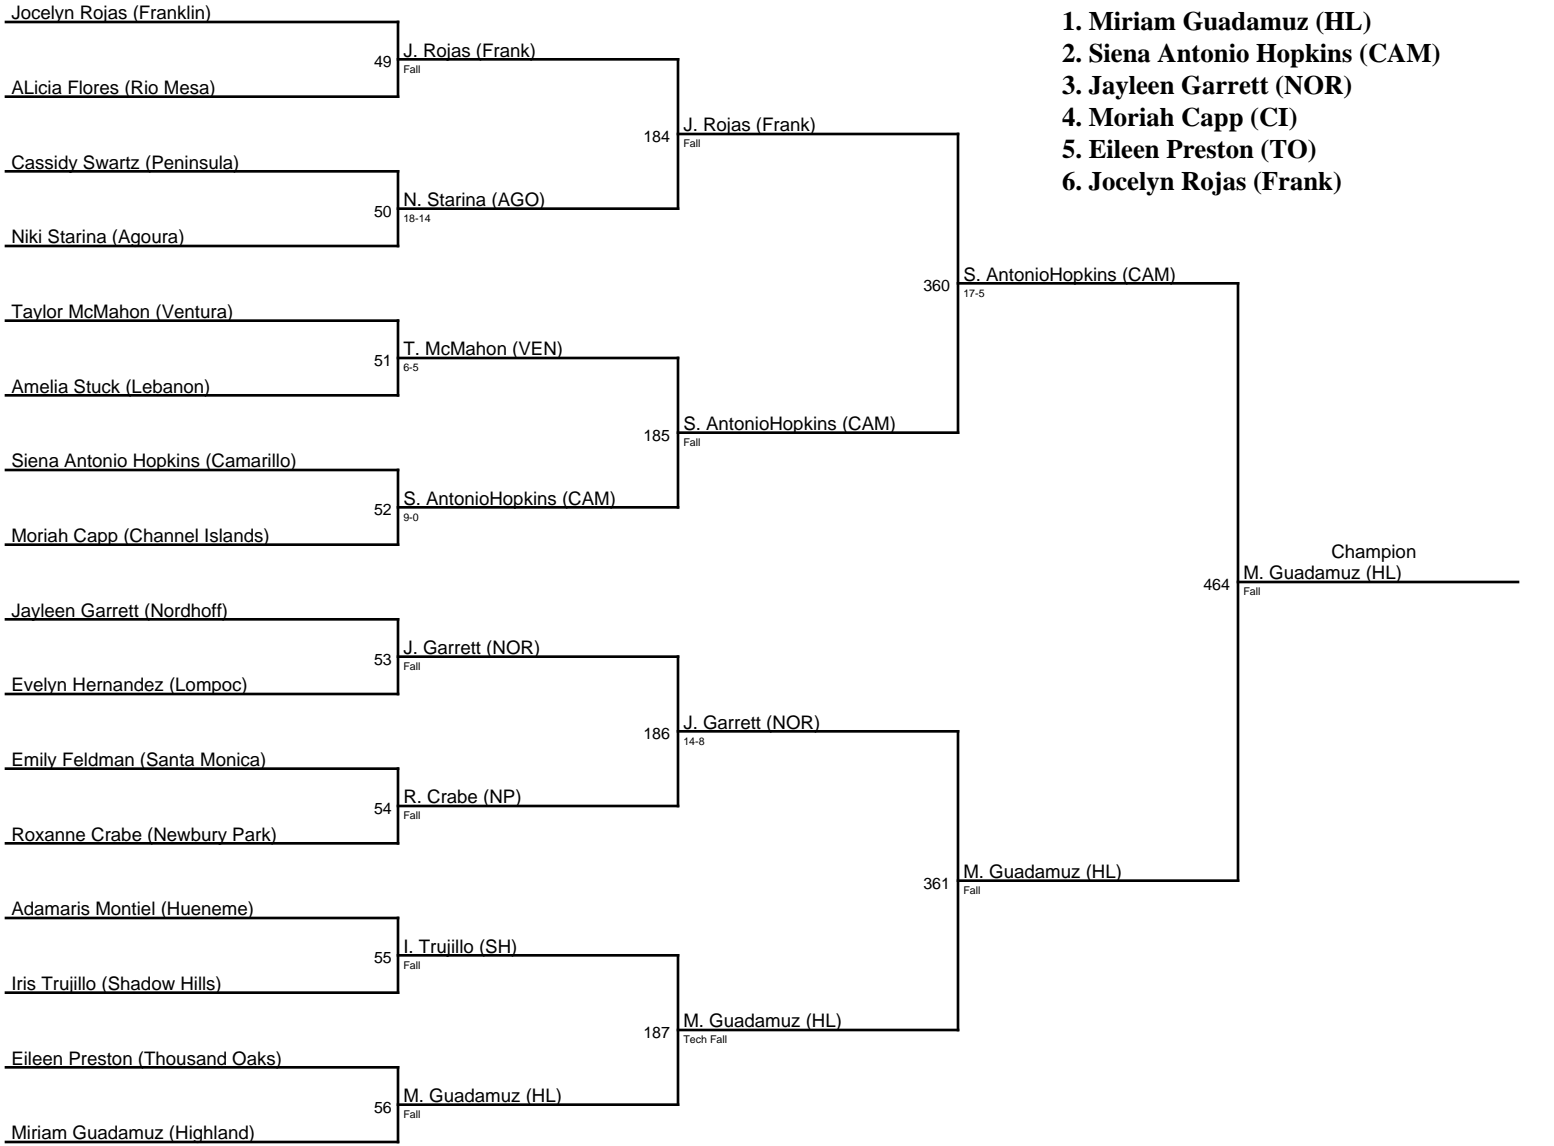

2024 Showdown on the Shore / 125

1. Miriam Guadamuz (HL)
2. Siena Antonio Hopkins (CAM)
3. Jayleen Garrett (NOR)
4. Moriah Capp (CI)
5. Eileen Preston (TO)
6. Jocelyn Rojas (Frank)