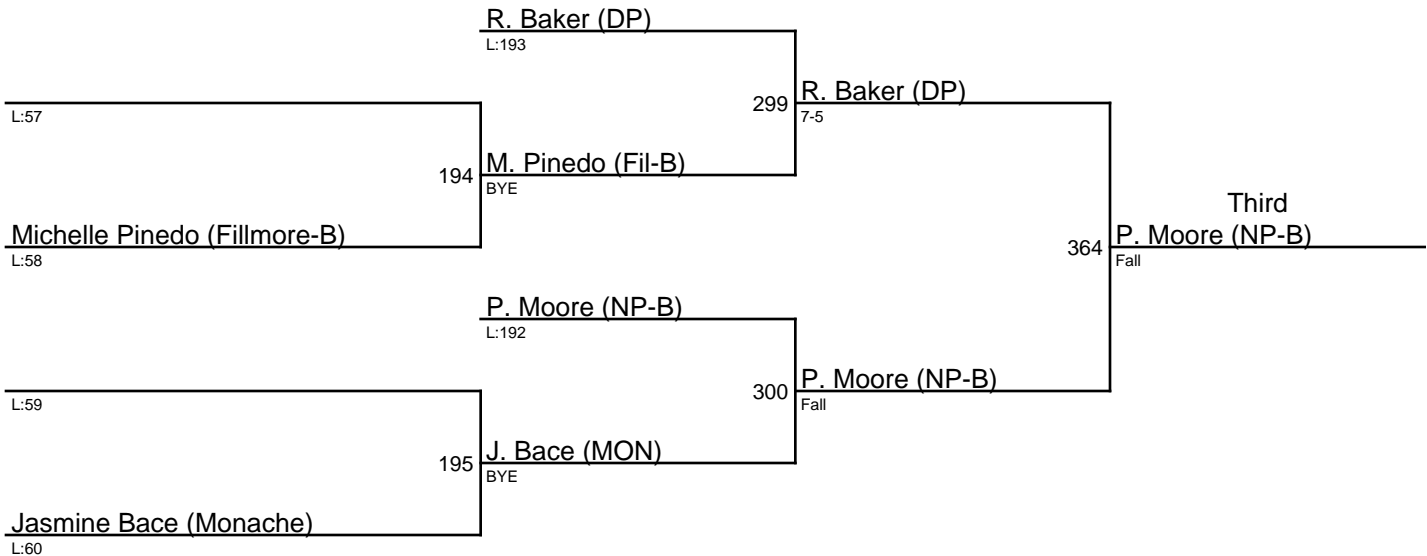

2024 Showdown on the Shore / 125-B

1. Daisy Arguijo (RIGH)
2. Kathryn Mendoza (RIG-B)
3. Paige Moore (NP-B)
4. Rebecca Baker (DP)