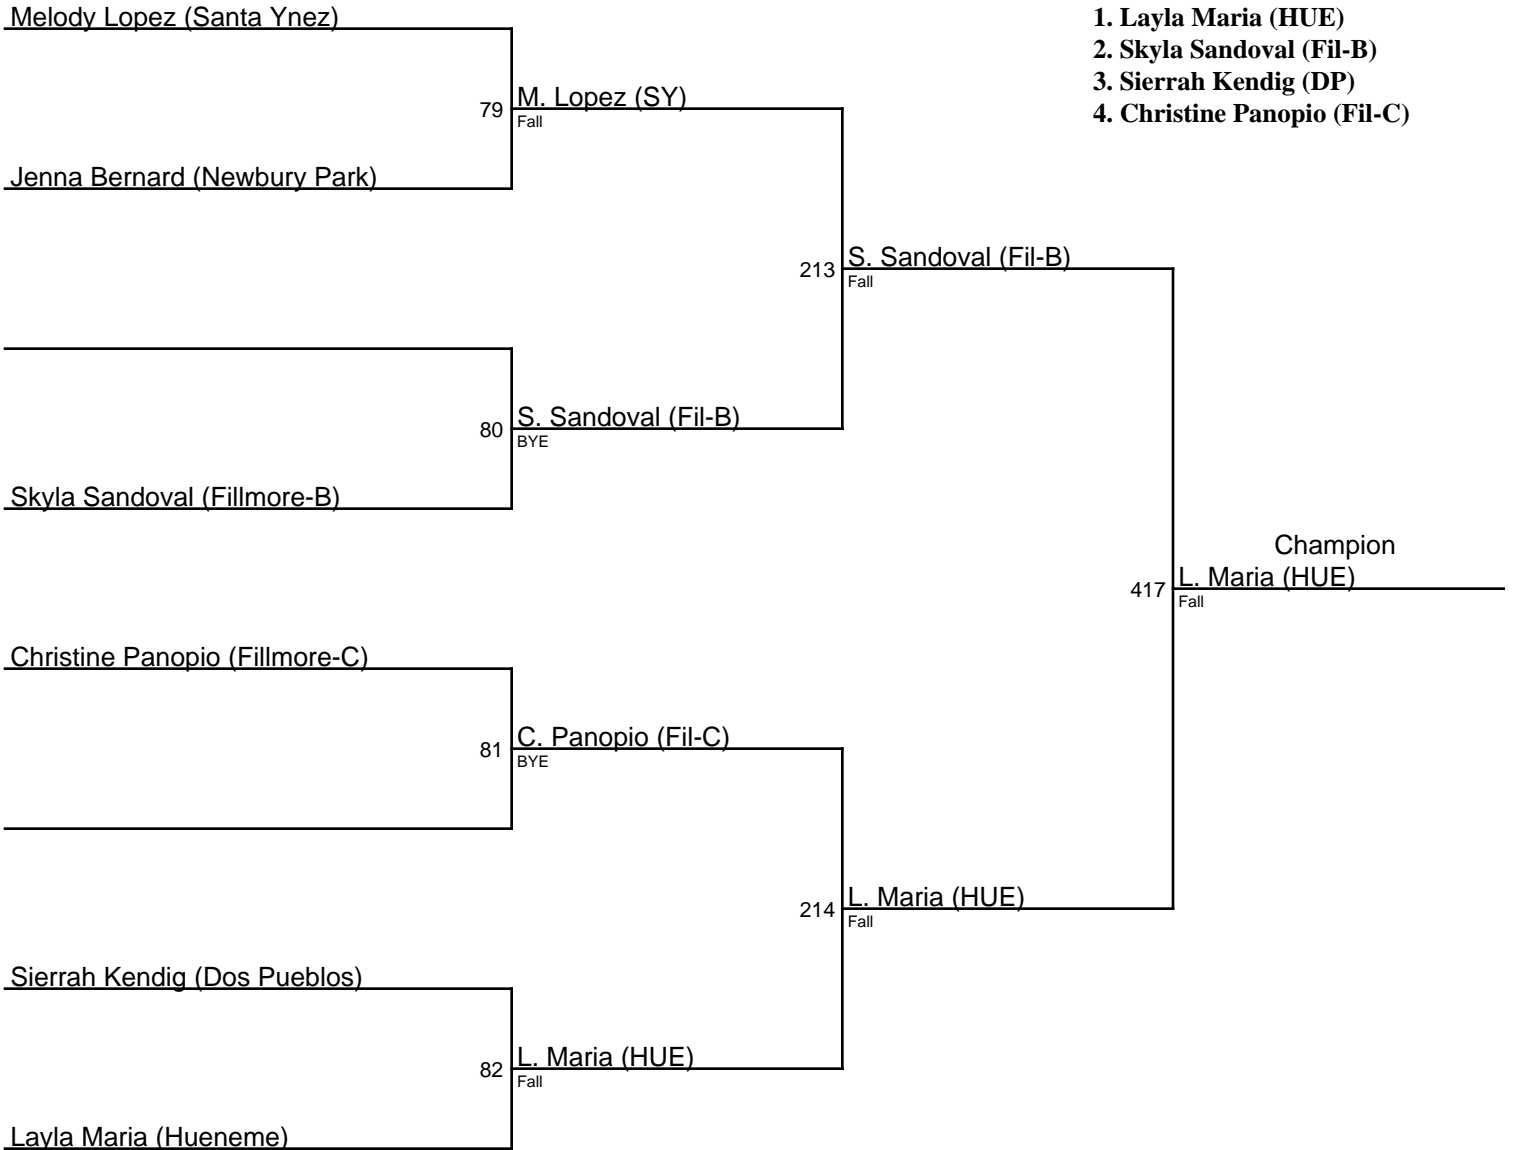

2024 Showdown on the Shore / 135-B

1. Layla Maria (HUE)
2. Skyla Sandoval (Fil-B)
3. Sierrah Kendig (DP)
4. Christine Panopio (Fil-C)