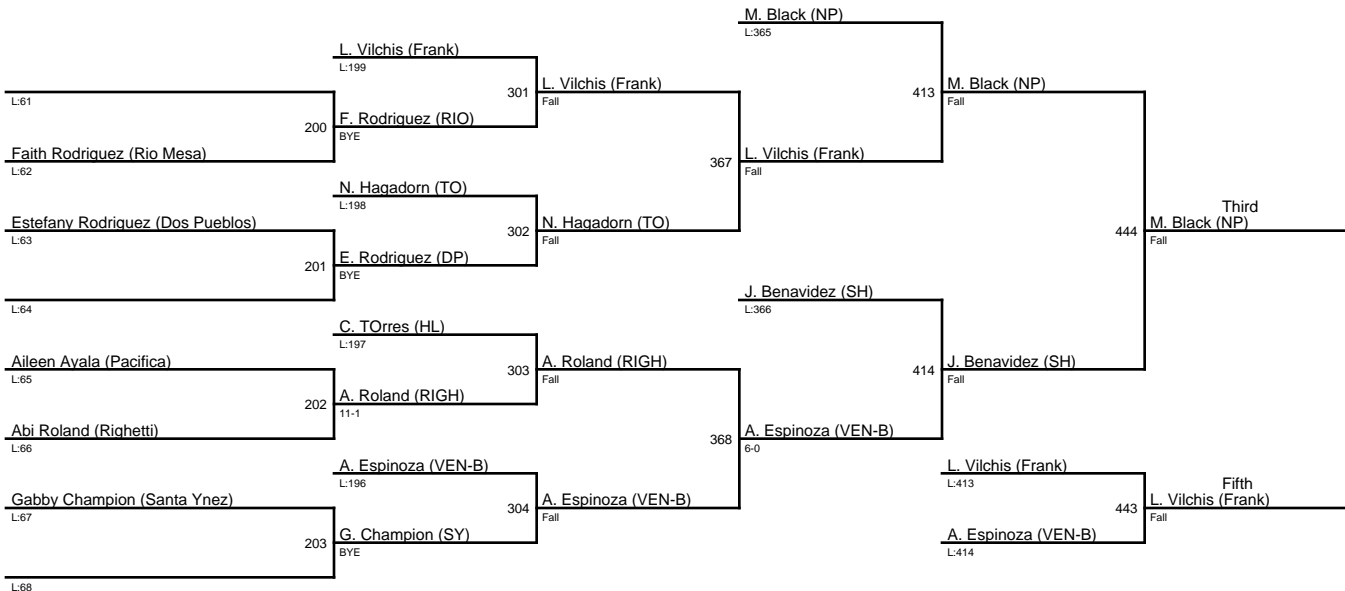

2024 Showdown on the Shore / 130