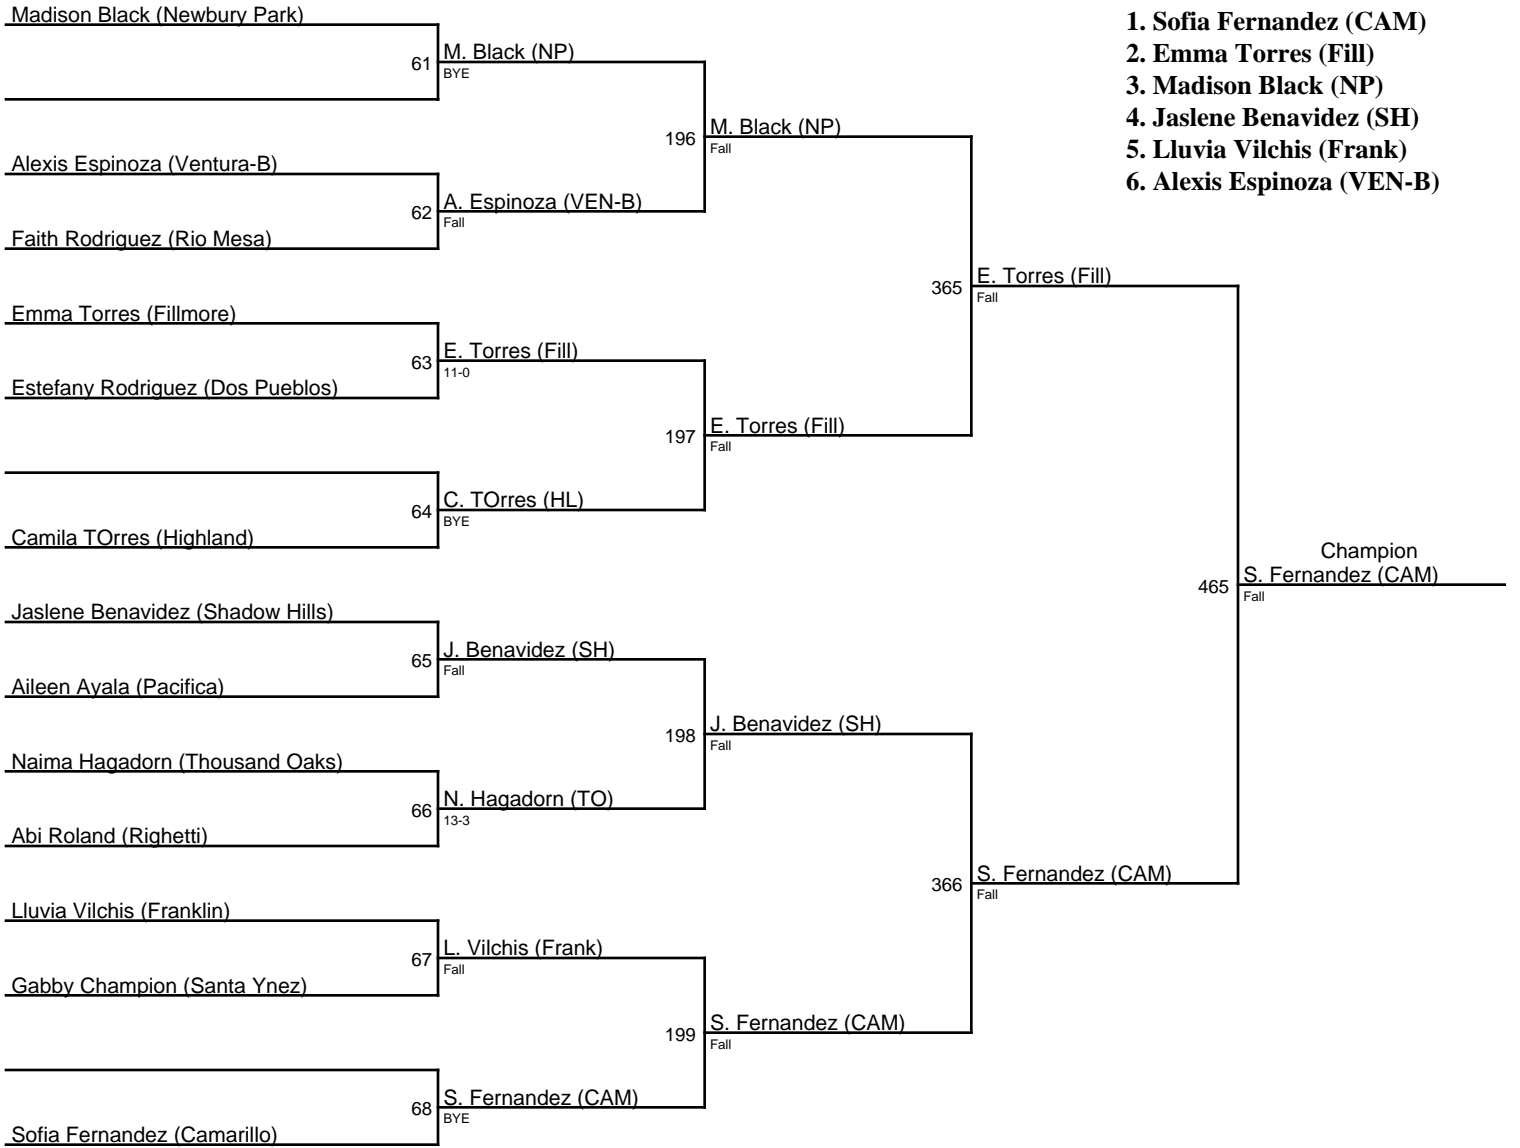

2024 Showdown on the Shore / 130