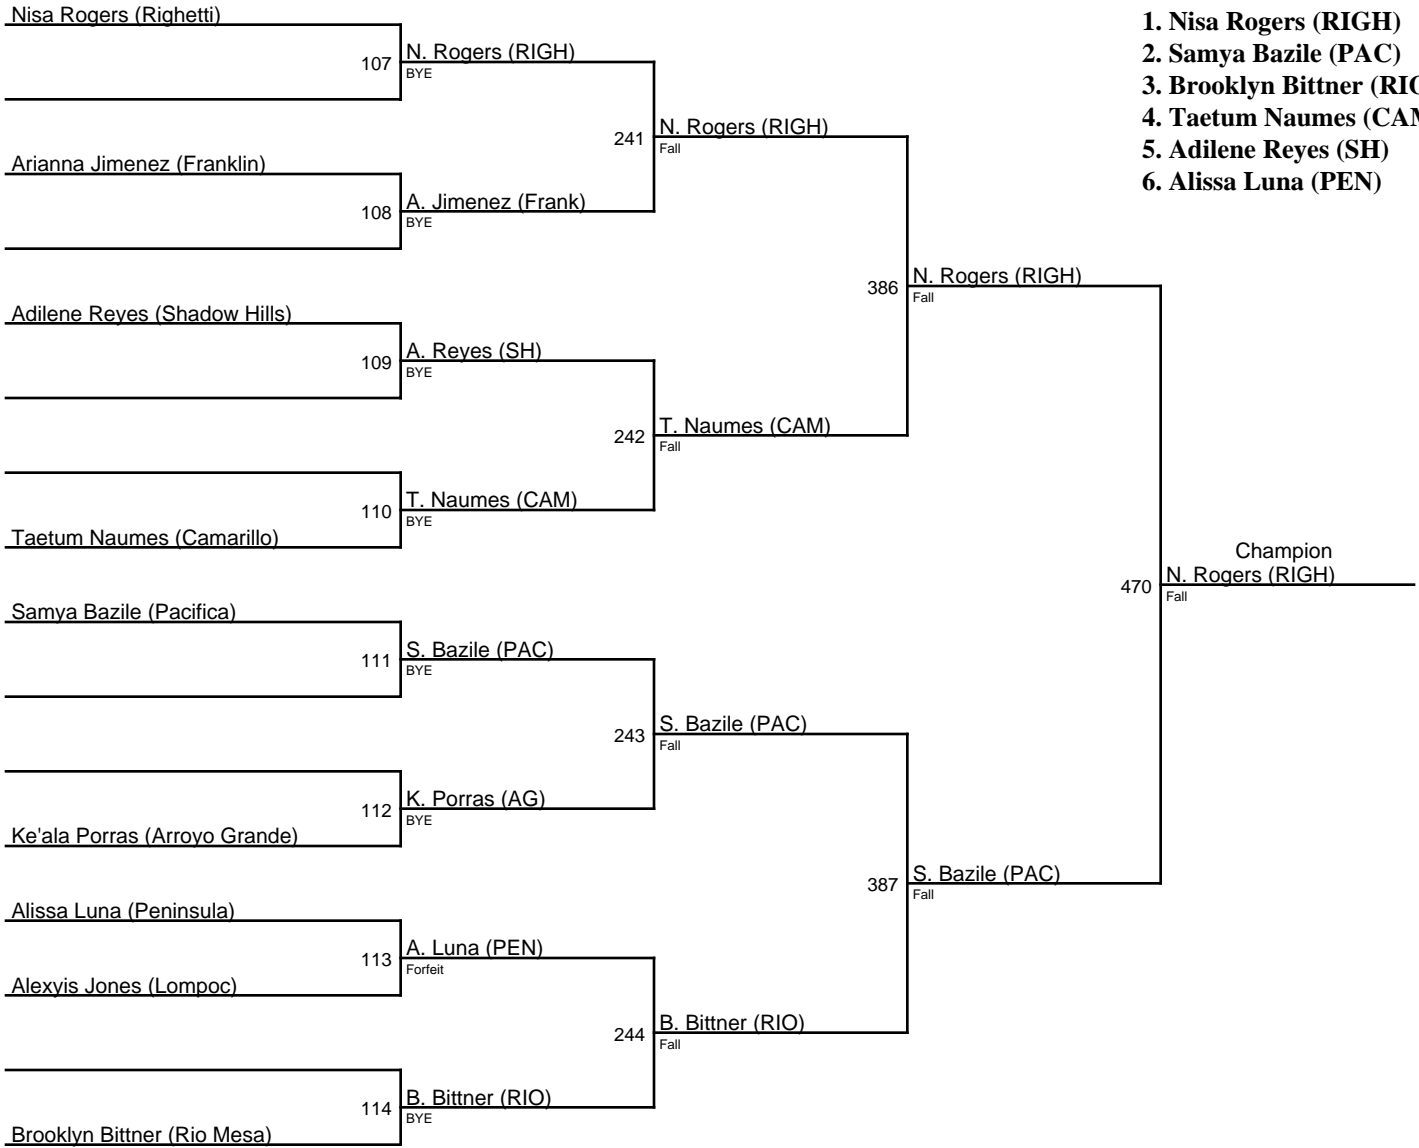

2024 Showdown on the Shore / 170

1. Nisa Rogers (RIGH)
2. Samya Bazile (PAC)
3. Brooklyn Bittner (RIO)
4. Taetum Naumes (CAM)
5. Adilene Reyes (SH)
6. Alissa Luna (PEN)