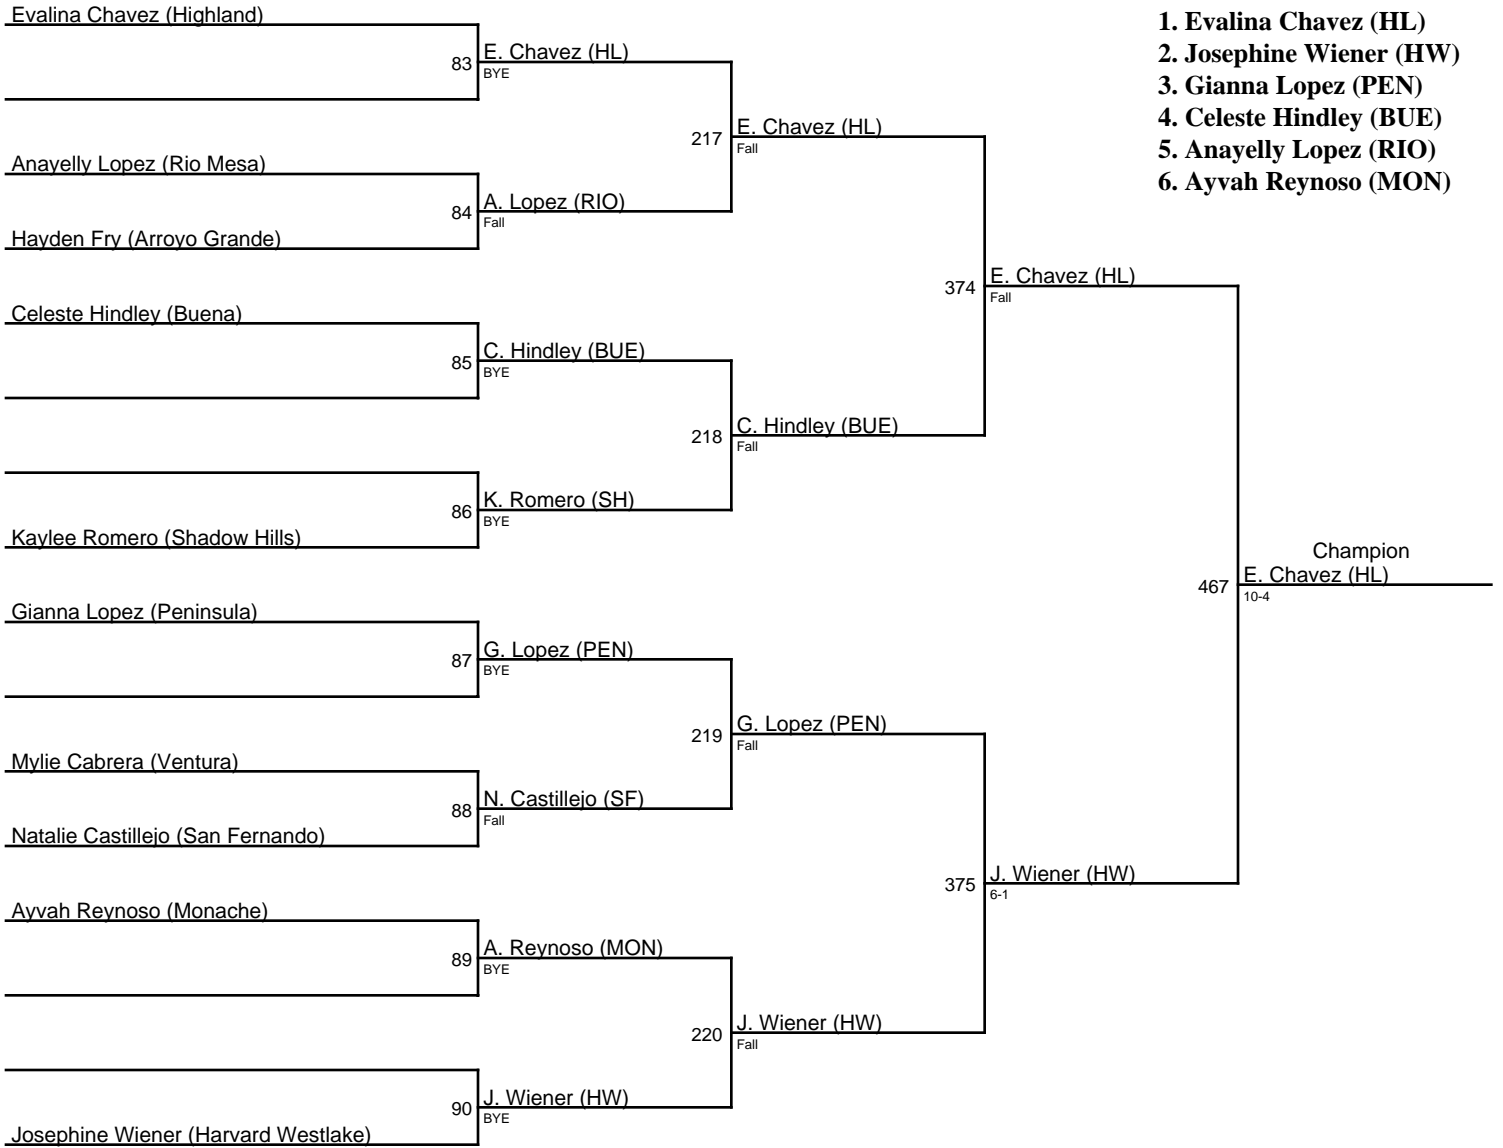

2024 Showdown on the Shore / 145

1. Avalynn Ramos (VEN)
2. Anabelle Aguirre (RIGH)
3. Alexa Martinez (Fill)
4. Evan Watt (NP)
5. Sami Nava (HUE)
6. Katherine Ponce (HL)

2024 Showdown on the Shore / 155

1. Michelle Flores (RIO)
2. Giselle Romero (SH)
3. Mareli Escobedo (HUE)
4. Sofia Townsley (PAL)
5. Madison Turner (LOM)
6. Esabell Martin (Mon-B)