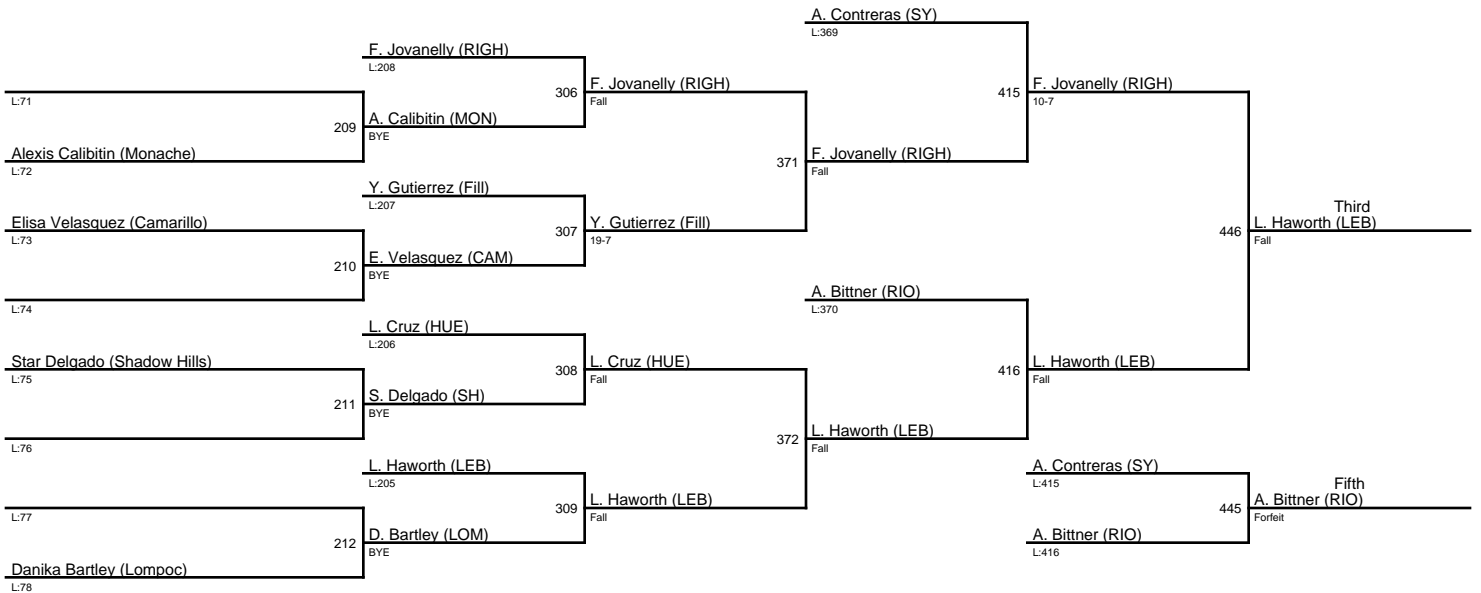

2024 Showdown on the Shore / 135