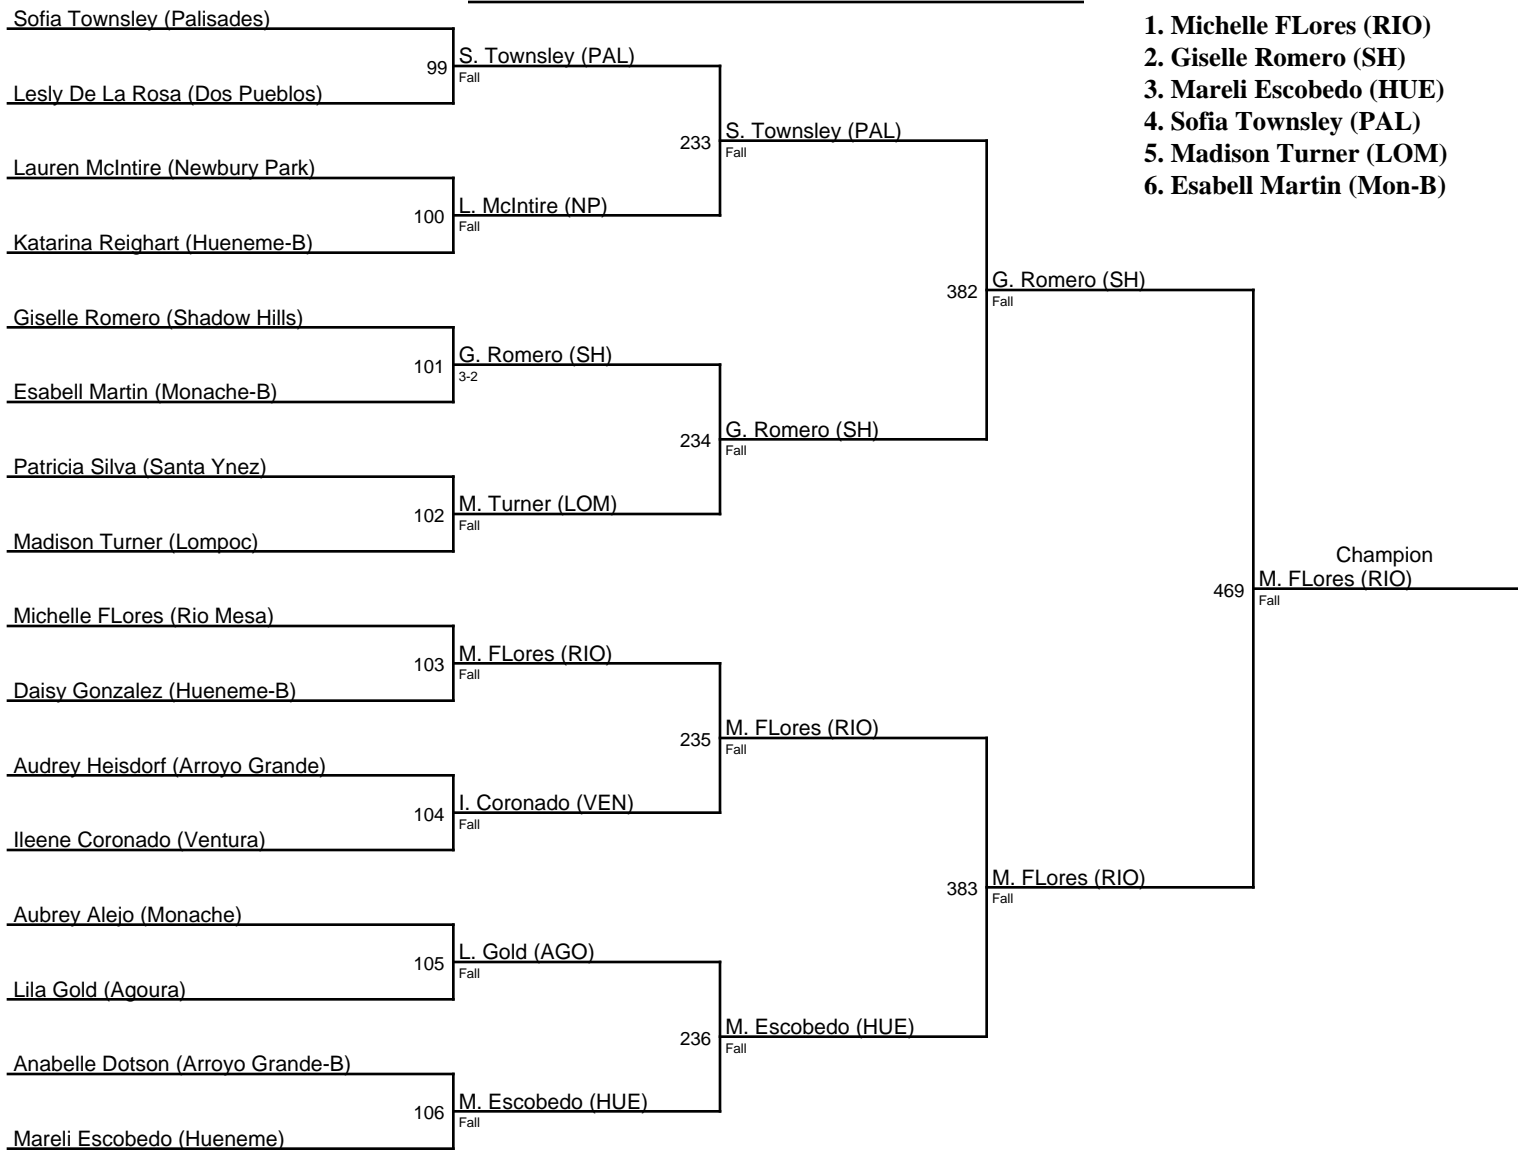

2024 Showdown on the Shore / 145

1. Avalynn Ramos (VEN)
2. Anabelle Aguirre (RIGH)
3. Alexa Martinez (Fill)
4. Evan Watt (NP)
5. Sami Nava (HUE)
6. Katherine Ponce (HL)

2024 Showdown on the Shore / 155

1. Michelle Flores (RIO)
2. Giselle Romero (SH)
3. Mareli Escobedo (HUE)
4. Sofia Townsley (PAL)
5. Madison Turner (LOM)
6. Esabell Martin (Mon-B)