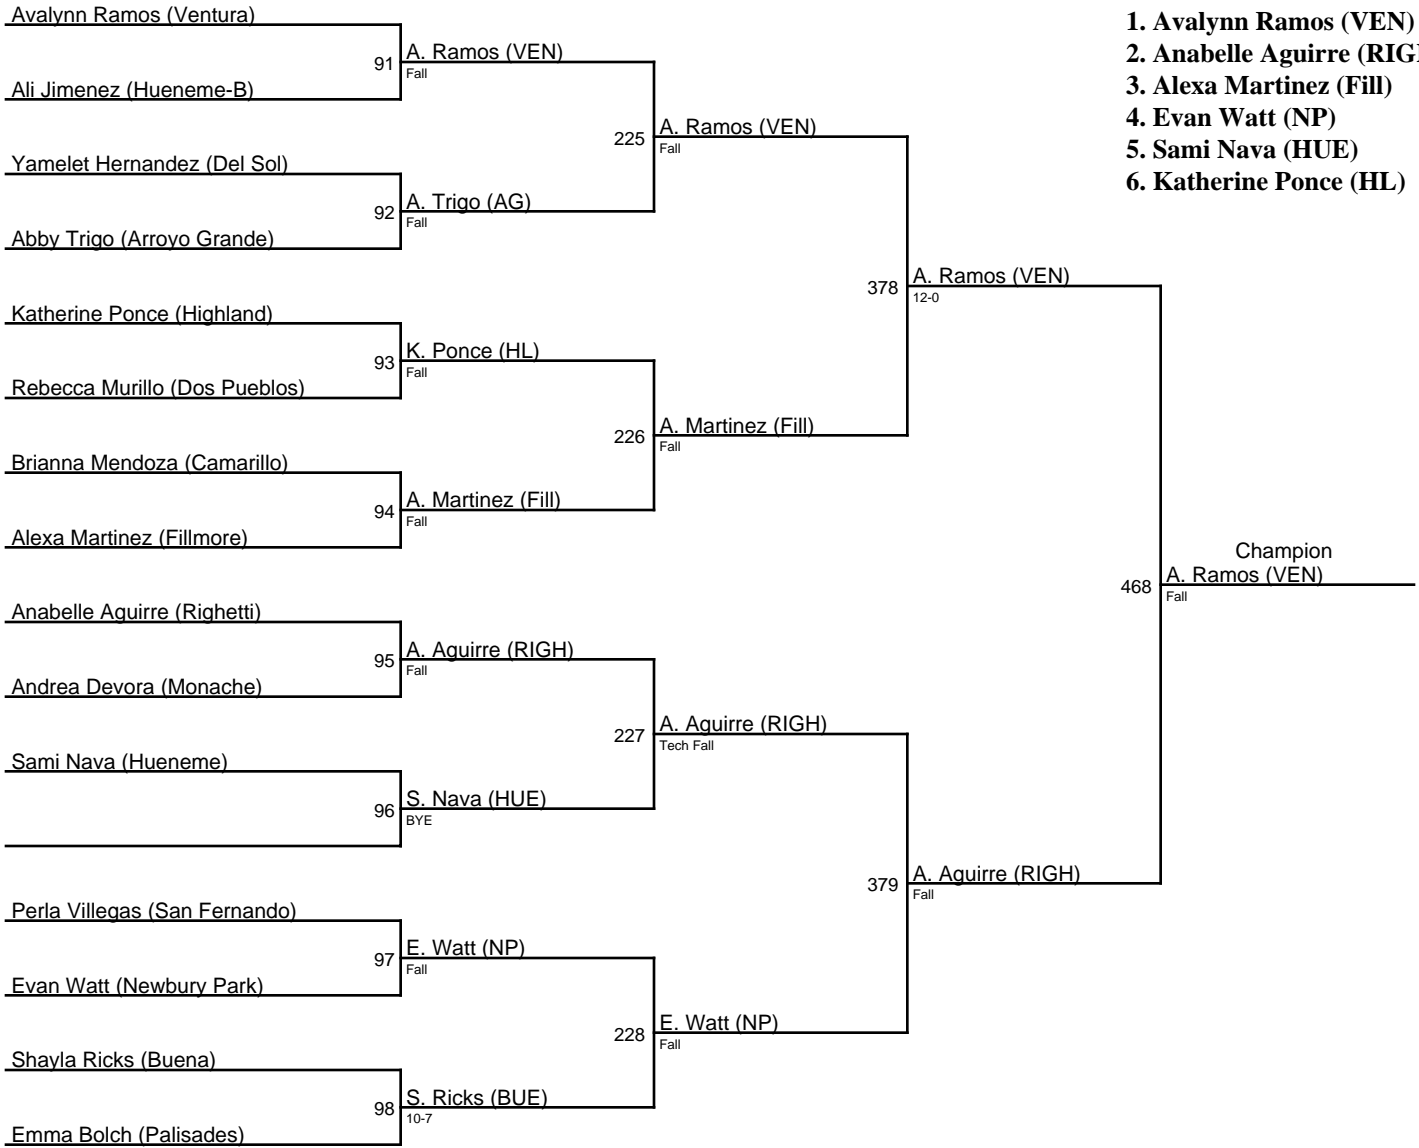

2024 Showdown on the Shore / 145

1. Avalynn Ramos (VEN)
2. Anabelle Aguirre (RIGH)
3. Alexa Martinez (Fill)
4. Evan Watt (NP)
5. Sami Nava (HUE)
6. Katherine Ponce (HL)

2024 Showdown on the Shore / 155

1. Michelle Flores (RIO)
2. Giselle Romero (SH)
3. Mareli Escobedo (HUE)
4. Sofia Townsley (PAL)
5. Madison Turner (LOM)
6. Esabell Martin (Mon-B)