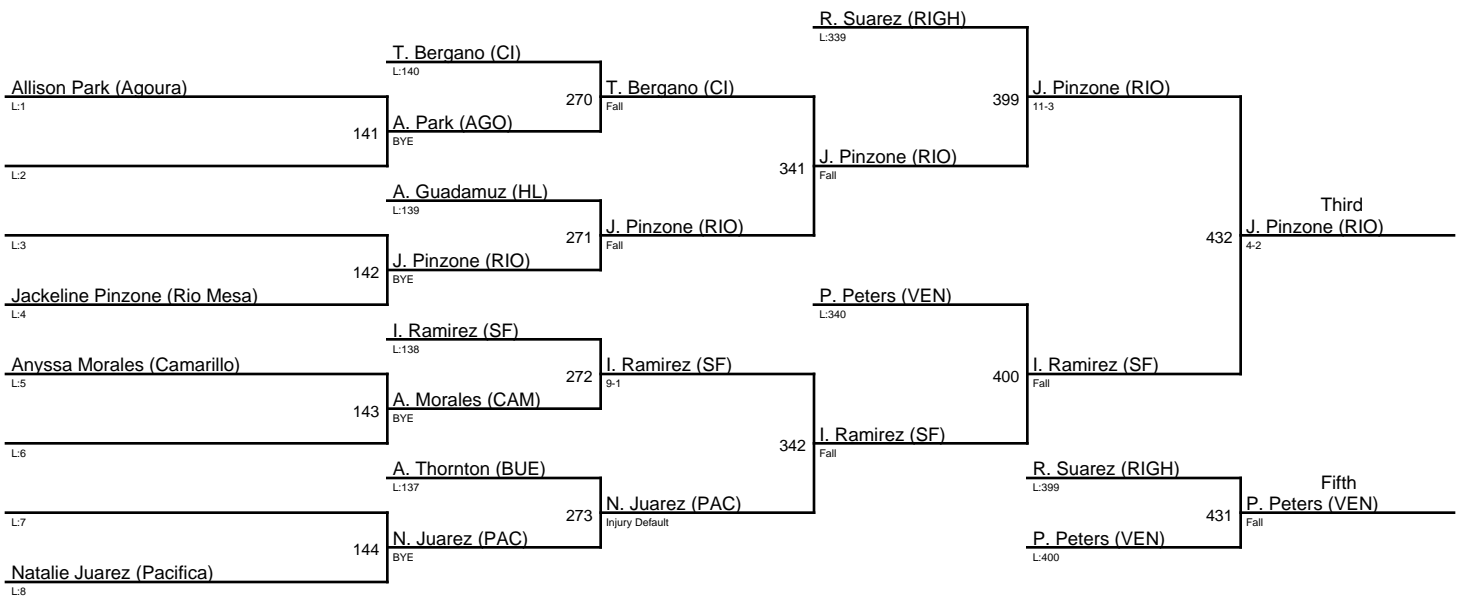

2024 Showdown on the Shore / 100

2024 Showdown on the Shore / 100-B

Valentina Devore (Shadow Hills-B)

Haley Eaton (Monache-B)

Yamiletty Velasquez (Ventura-B)

Melody Camarena (Shadow Hills-B)

Angela Alfaro (Rio Mesa-B)

Haley Eaton (Monache-B)

L:12

1. Melody Camarena (SH-B)
2. Valentina Devore (SH-B)
3. Yamiletty Velasquez (VEN-B)
4. Angela Alfaro (Rio-B)

401
5-0
Champion
M. Camarena (SH-B)

146
Fall
M. Camarena (SH-B)

274
Fall
A. Alfaro (Rio-B)