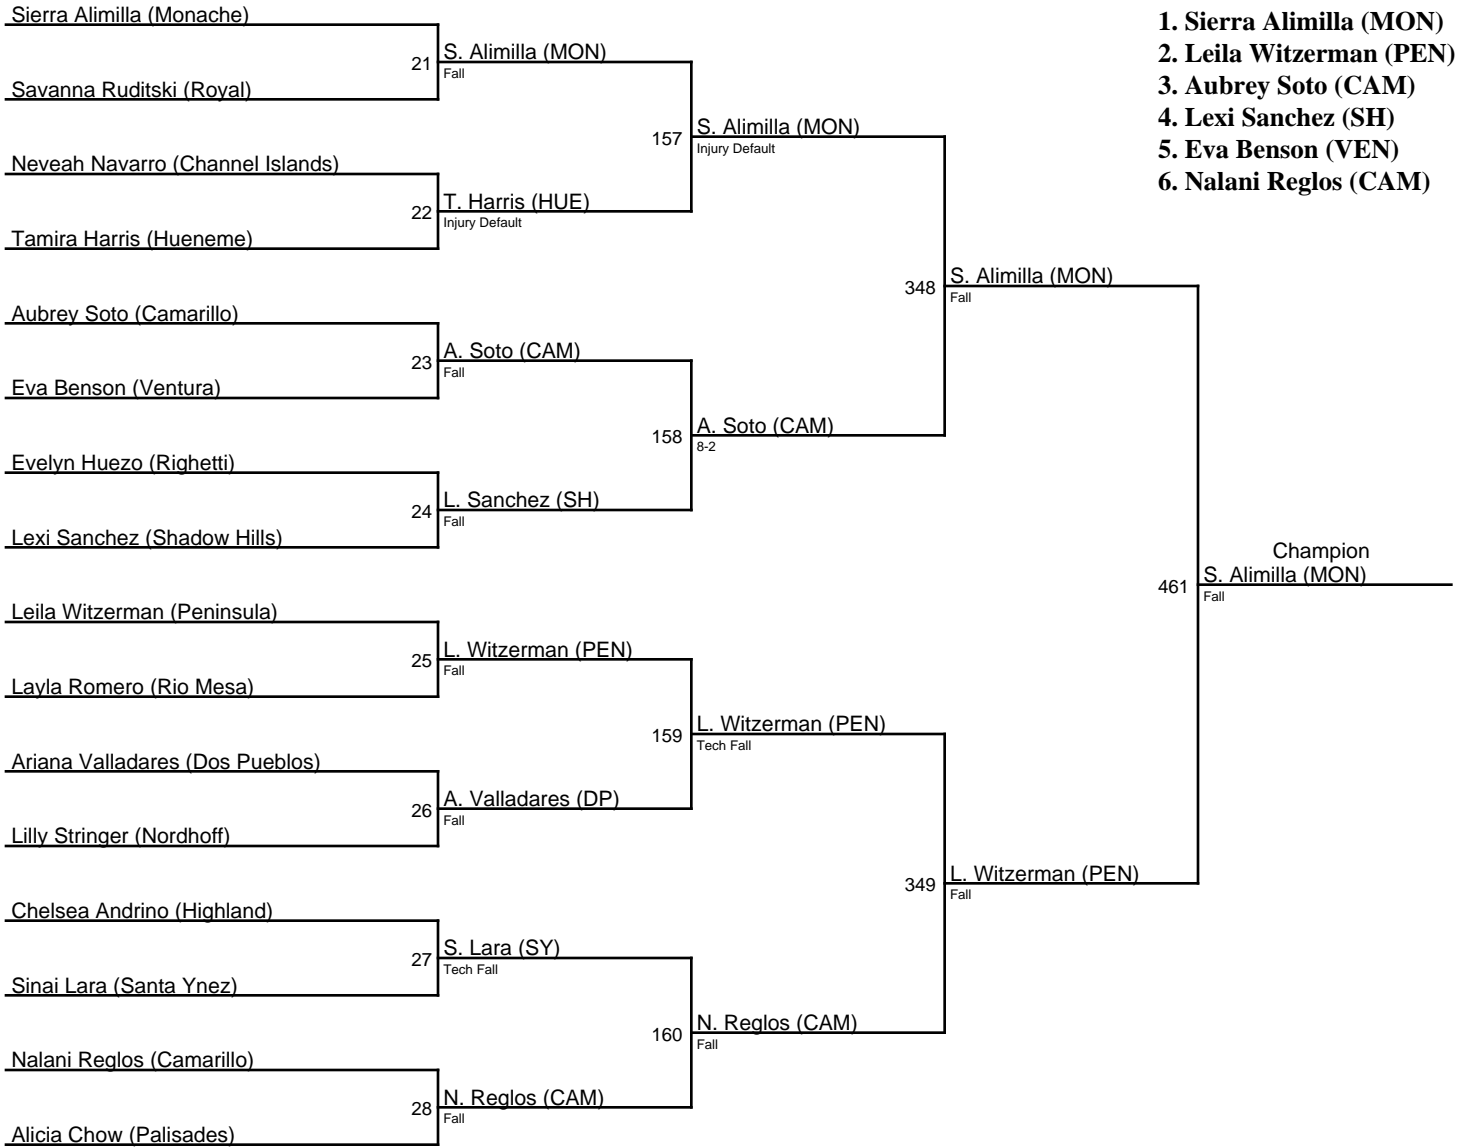

2024 Showdown on the Shore / 100

2024 Showdown on the Shore / 100-B

Valentina Devore (Shadow Hills-B)

Haley Eaton (Monache-B)

Yamiletty Velasquez (Ventura-B)

Melody Camarena (Shadow Hills-B)

Angela Alfaro (Rio Mesa-B)

Haley Eaton (Monache-B)

L:12

1. Melody Camarena (SH-B)
2. Valentina Devore (SH-B)
3. Yamiletty Velasquez (VEN-B)
4. Angela Alfaro (Rio-B)

401
5-0
Champion
M. Camarena (SH-B)

146
Fall
M. Camarena (SH-B)

274
Fall
A. Alfaro (Rio-B)

343
Fall
Third
Y. Velasquez (VEN-B)

275
BYE
Y. Velasquez (VEN-B)

2024 Showdown on the Shore / 105

2024 Showdown on the Shore / 110

1. Sierra Alimilla (MON)
2. Leila Witzerman (PEN)
3. Aubrey Soto (CAM)
4. Lexi Sanchez (SH)
5. Eva Benson (VEN)
6. Nalani Reglos (CAM)