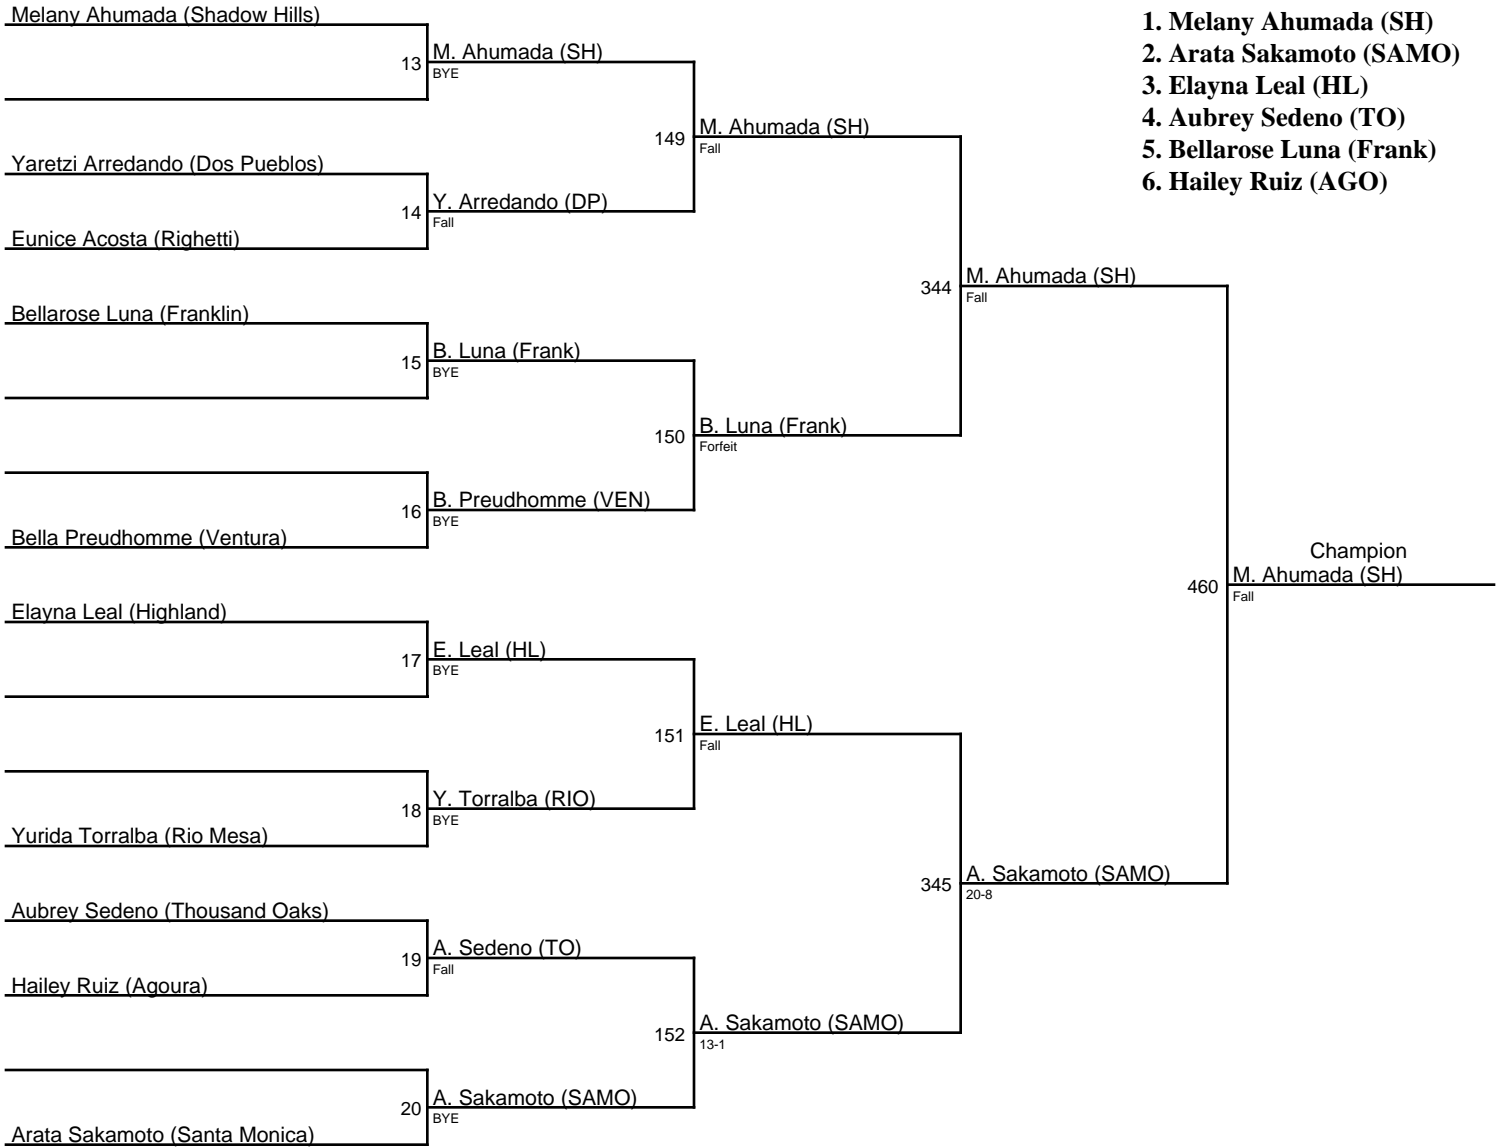

2024 Showdown on the Shore / 105