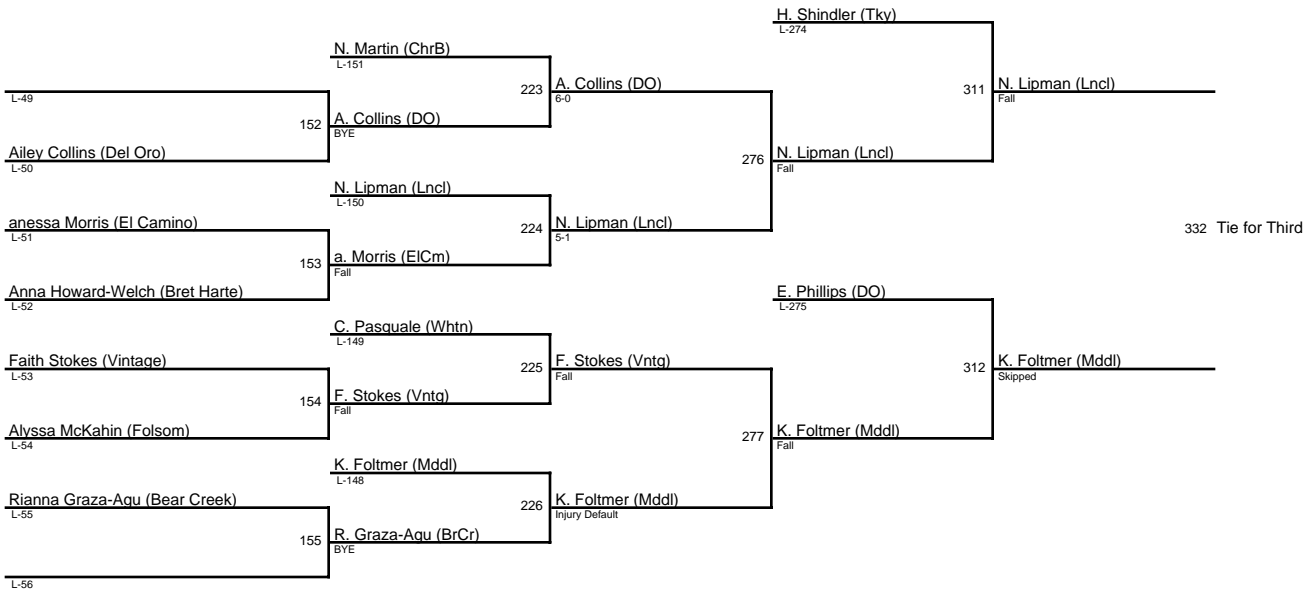

Del Oro 3rd Annual Lady Eagle Invite / 131

1. Cassie Olive (LsPI)
2. Kaleigh Burrage (DO)
3. Natalie Lipman (Lncl)
3. Kailei Foltmer (Mddl)