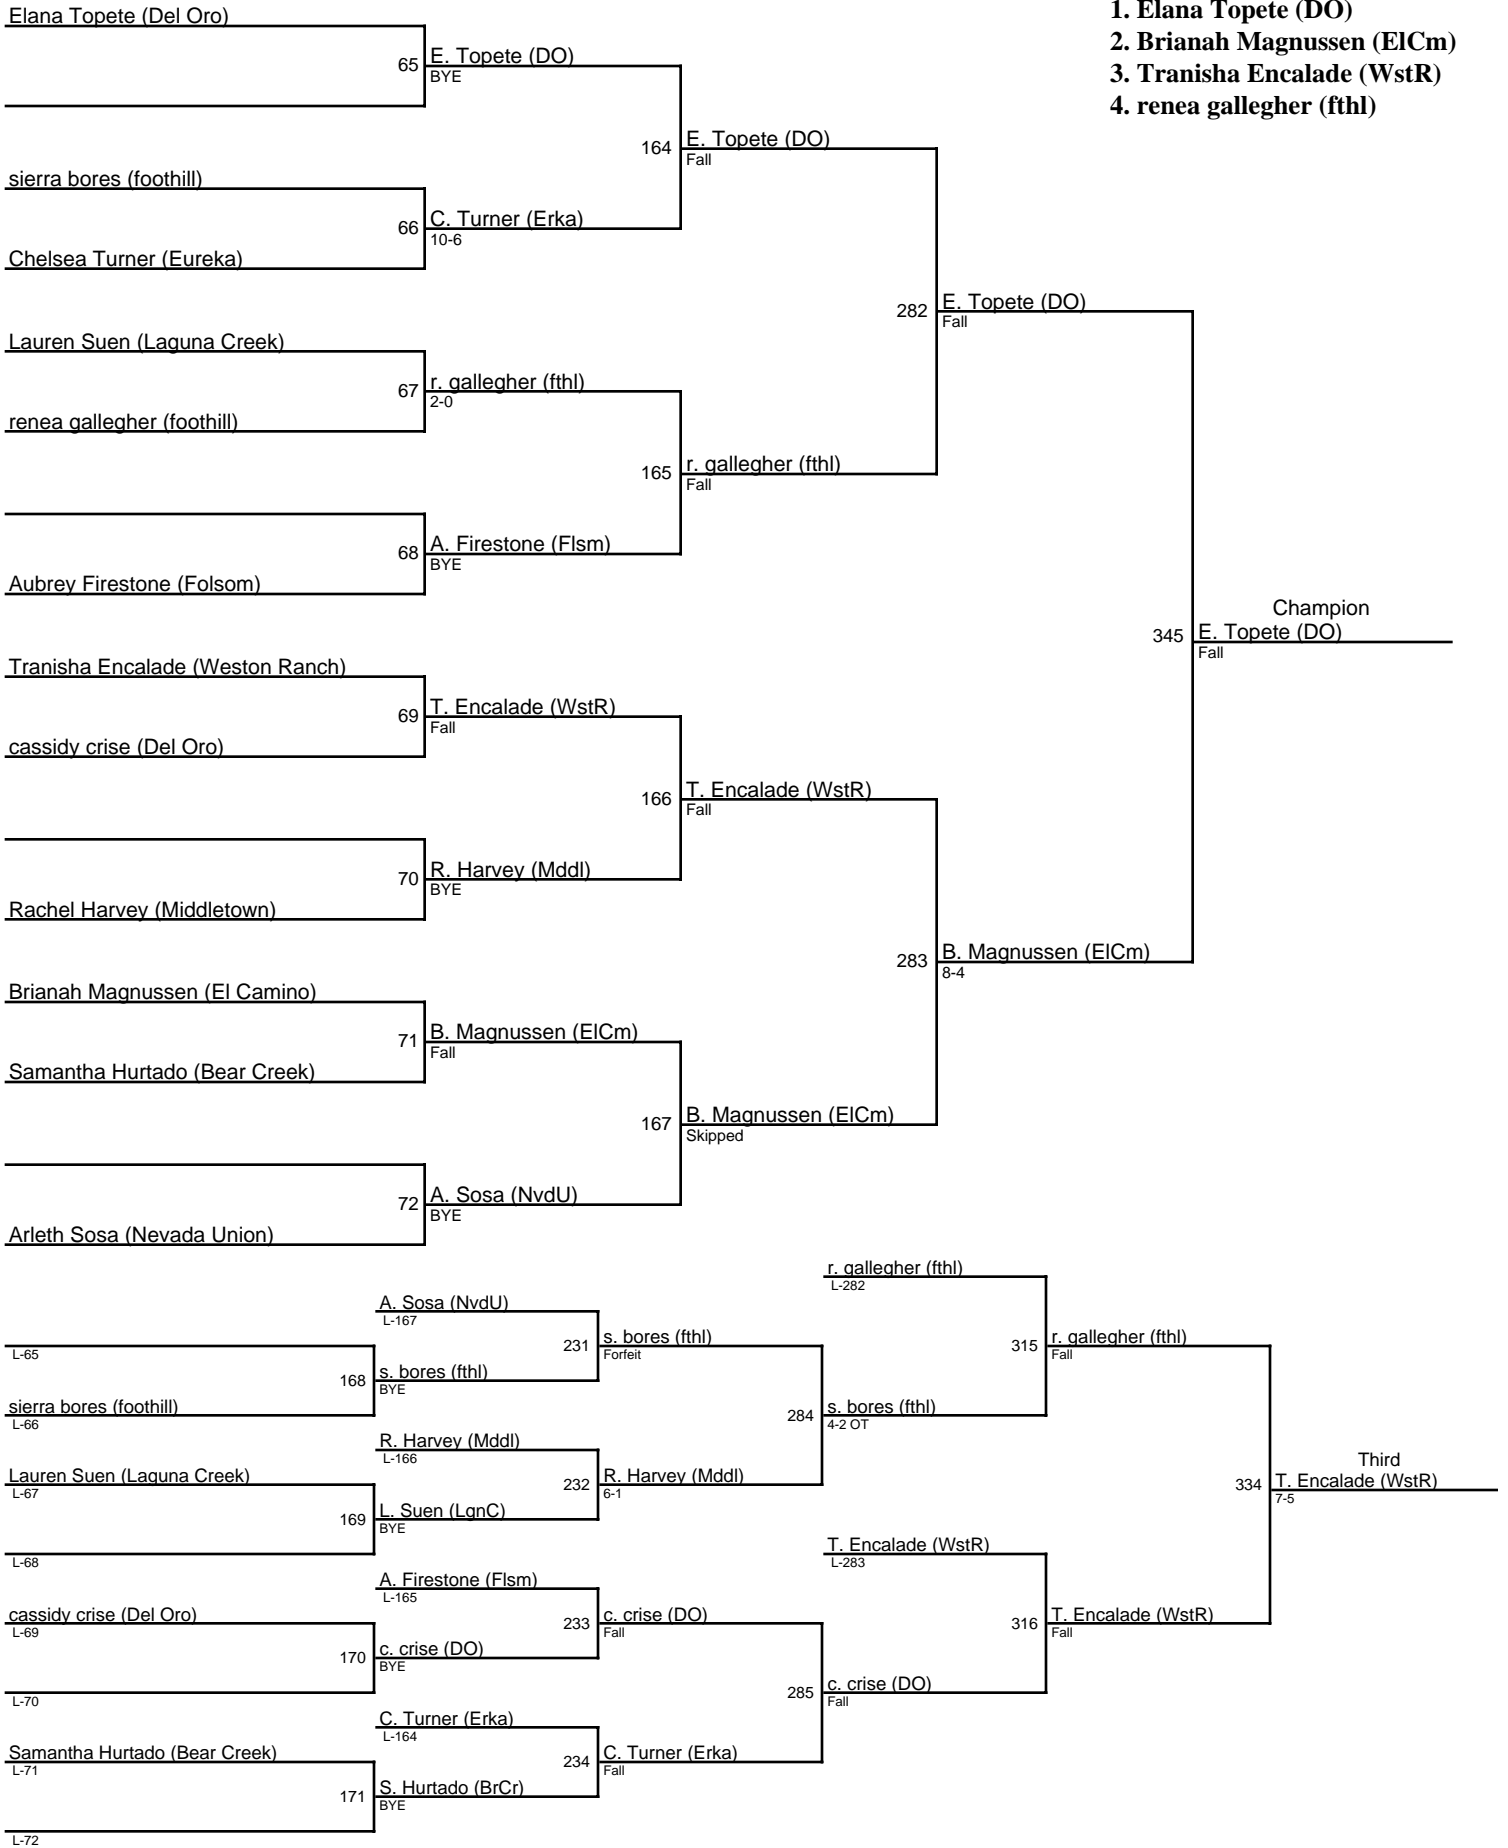

Del Oro 3rd Annual Lady Eagle Invite / 143

1. Elana Topete (DO)
2. Brianah Magnussen (EICm)
3. Tranisha Encalade (WstR)
4. renea gallegher (fthl)