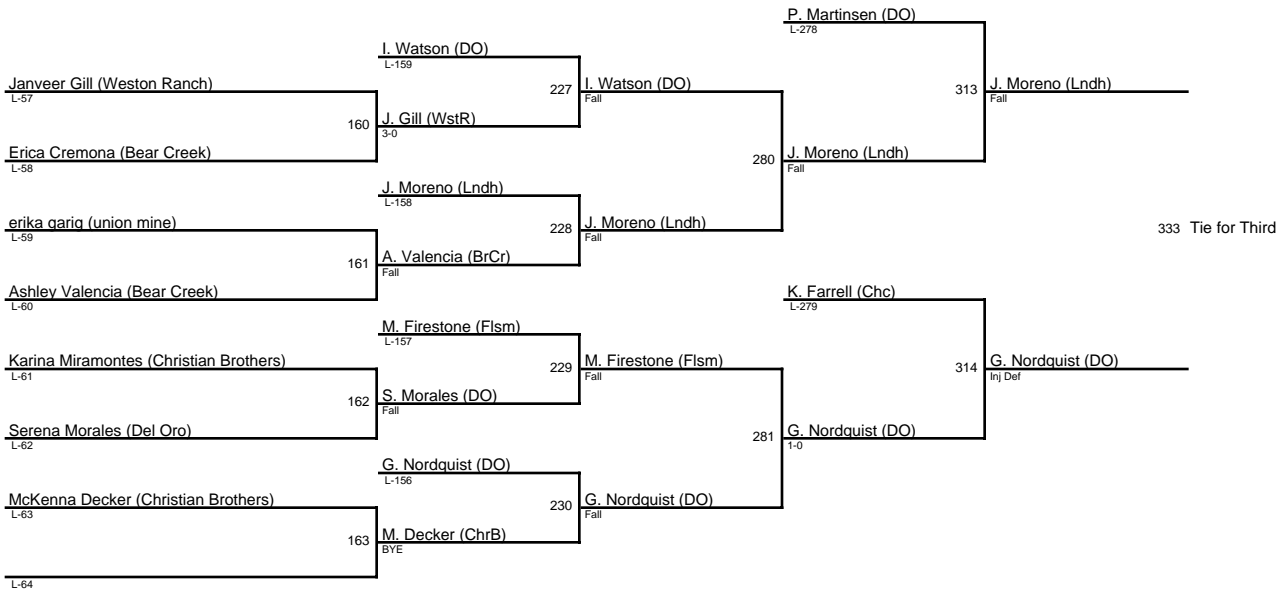

Del Oro 3rd Annual Lady Eagle Invite / 137

1. Kendall Porter (DO)
2. Mina Rivera (Lndh)
3. Jamie Moreno (Lndh)
3. Gabby Nordquist (DO)