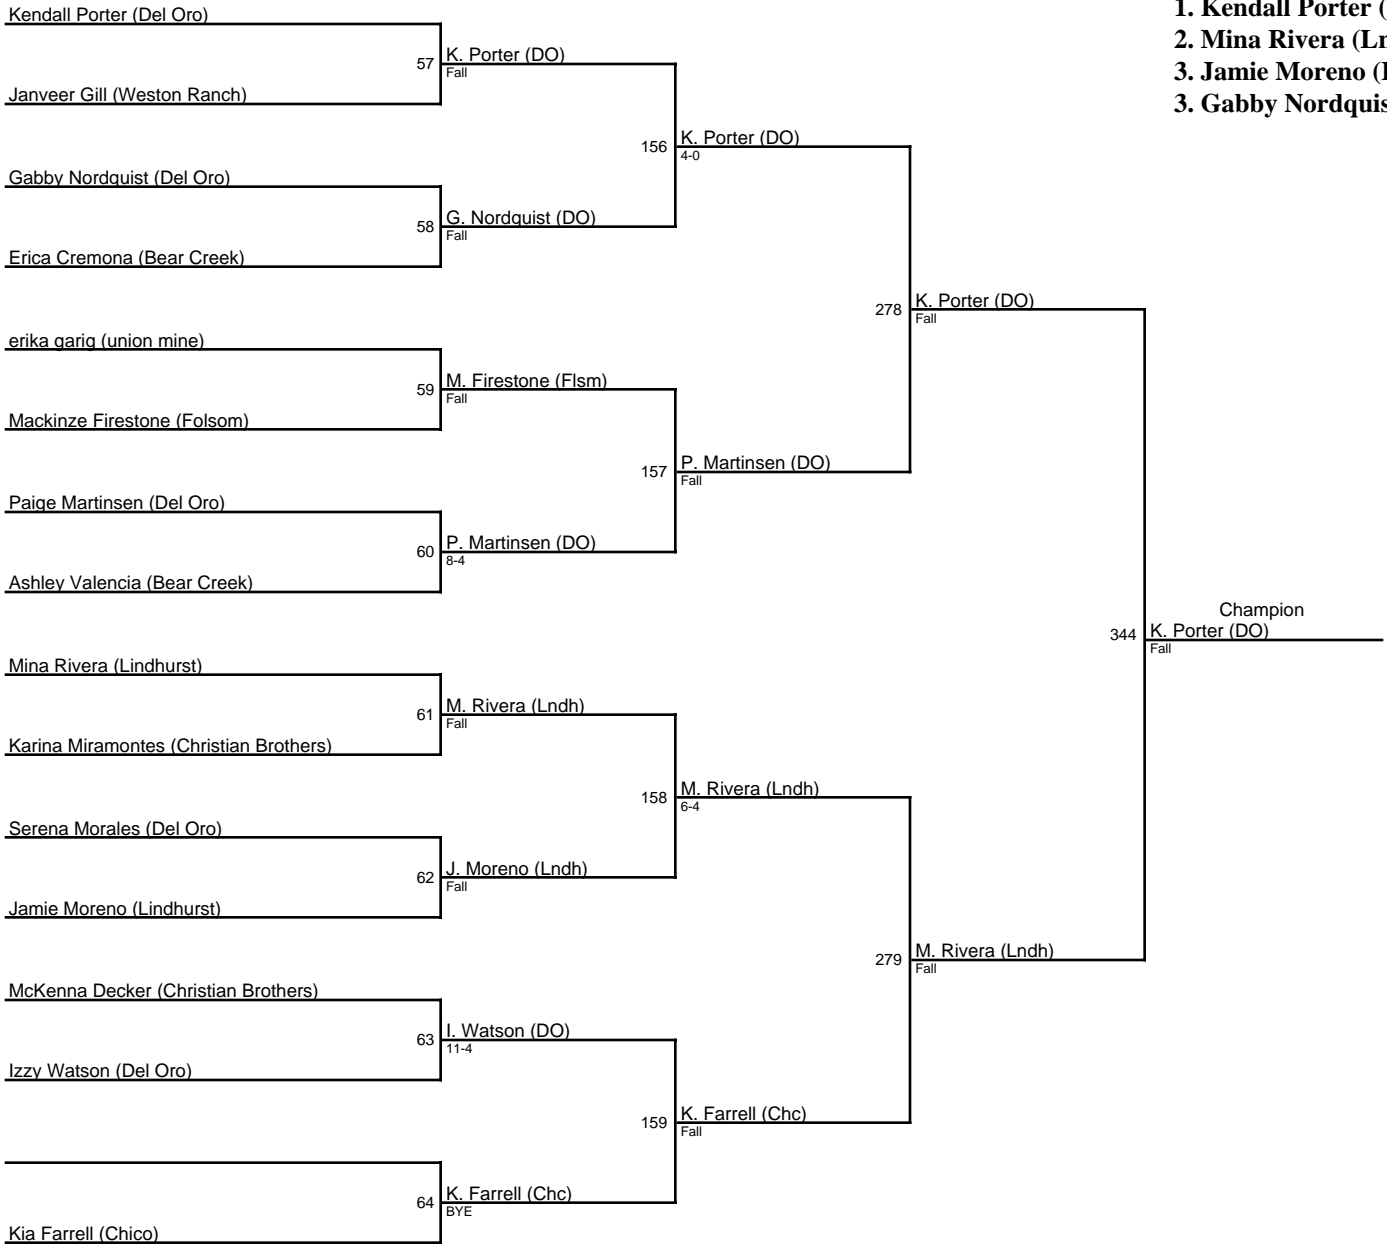

Del Oro 3rd Annual Lady Eagle Invite / 137

1. Kendall Porter (DO)
2. Mina Rivera (Lndh)
3. Jamie Moreno (Lndh)
3. Gabby Nordquist (DO)