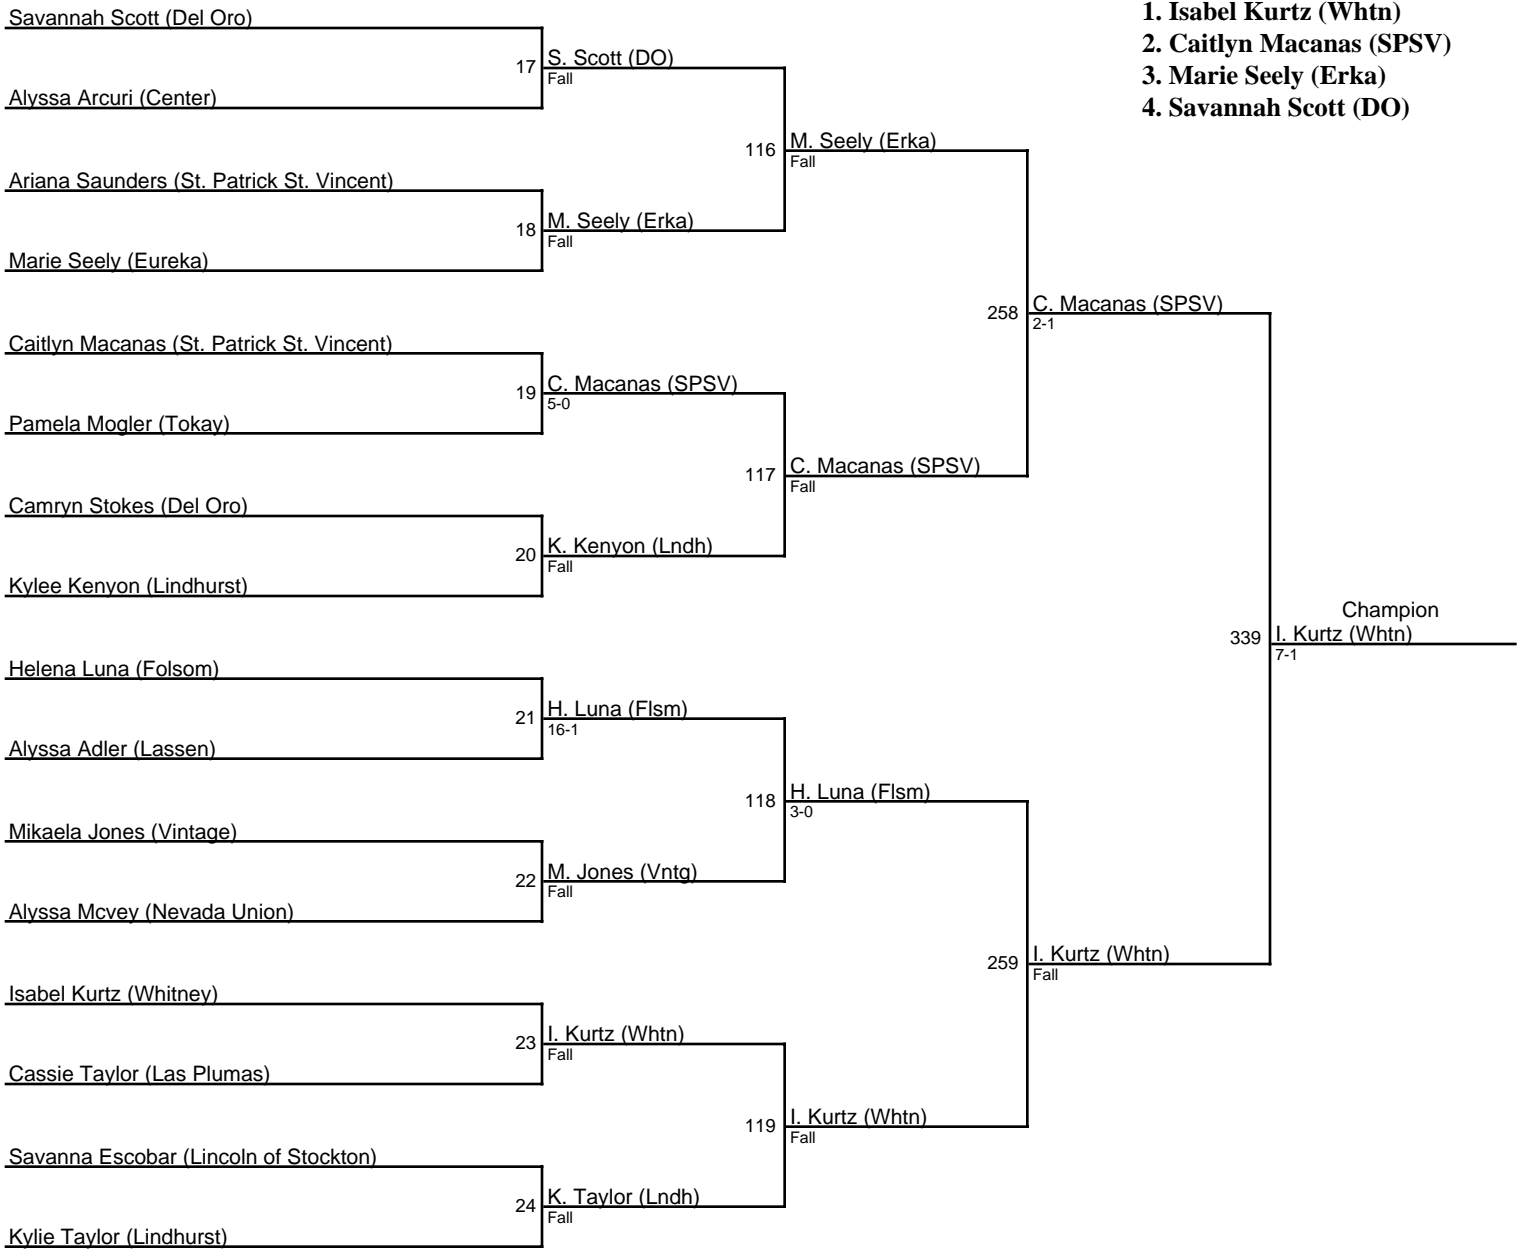

Del Oro 3rd Annual Lady Eagle Invite / 111

1. Isabel Kurtz (Whtn)
2. Caitlyn Macanas (SPSV)
3. Marie Seely (Erka)
4. Savannah Scott (DO)