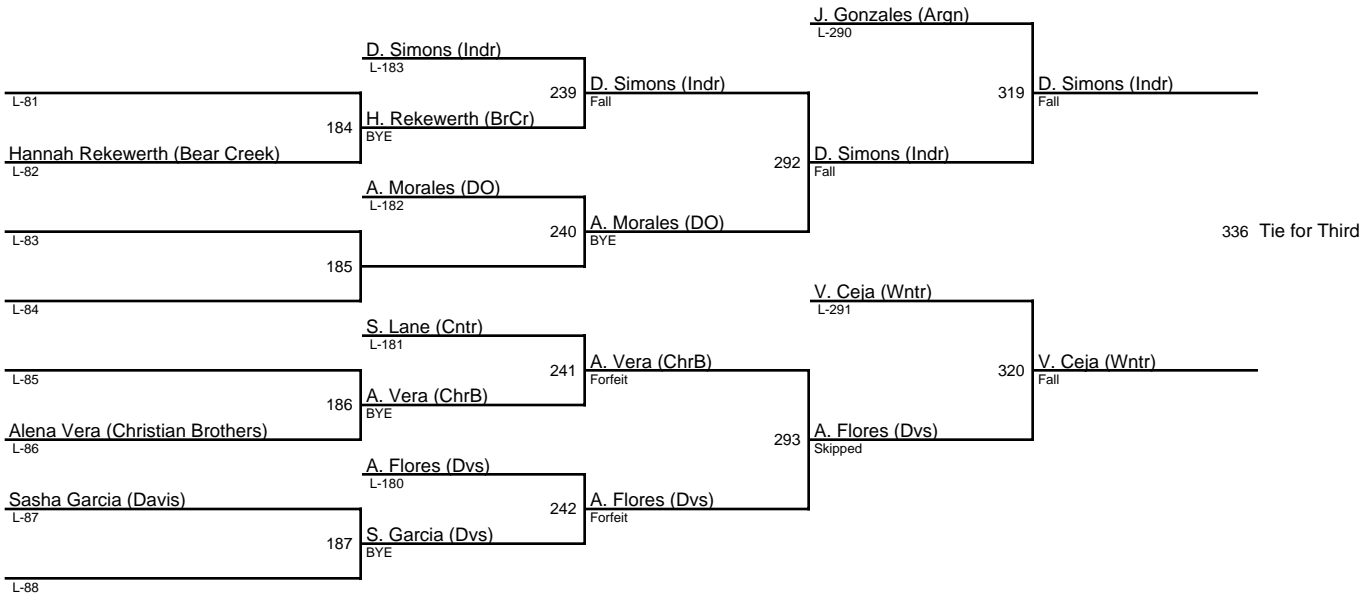

Del Oro 3rd Annual Lady Eagle Invite / 160

1. Jaclyn Fields (Pndr)
2. Haley Callaway (DO)
3. Darniece Simons (Indr)
3. Vanessa Ceja (Wntr)