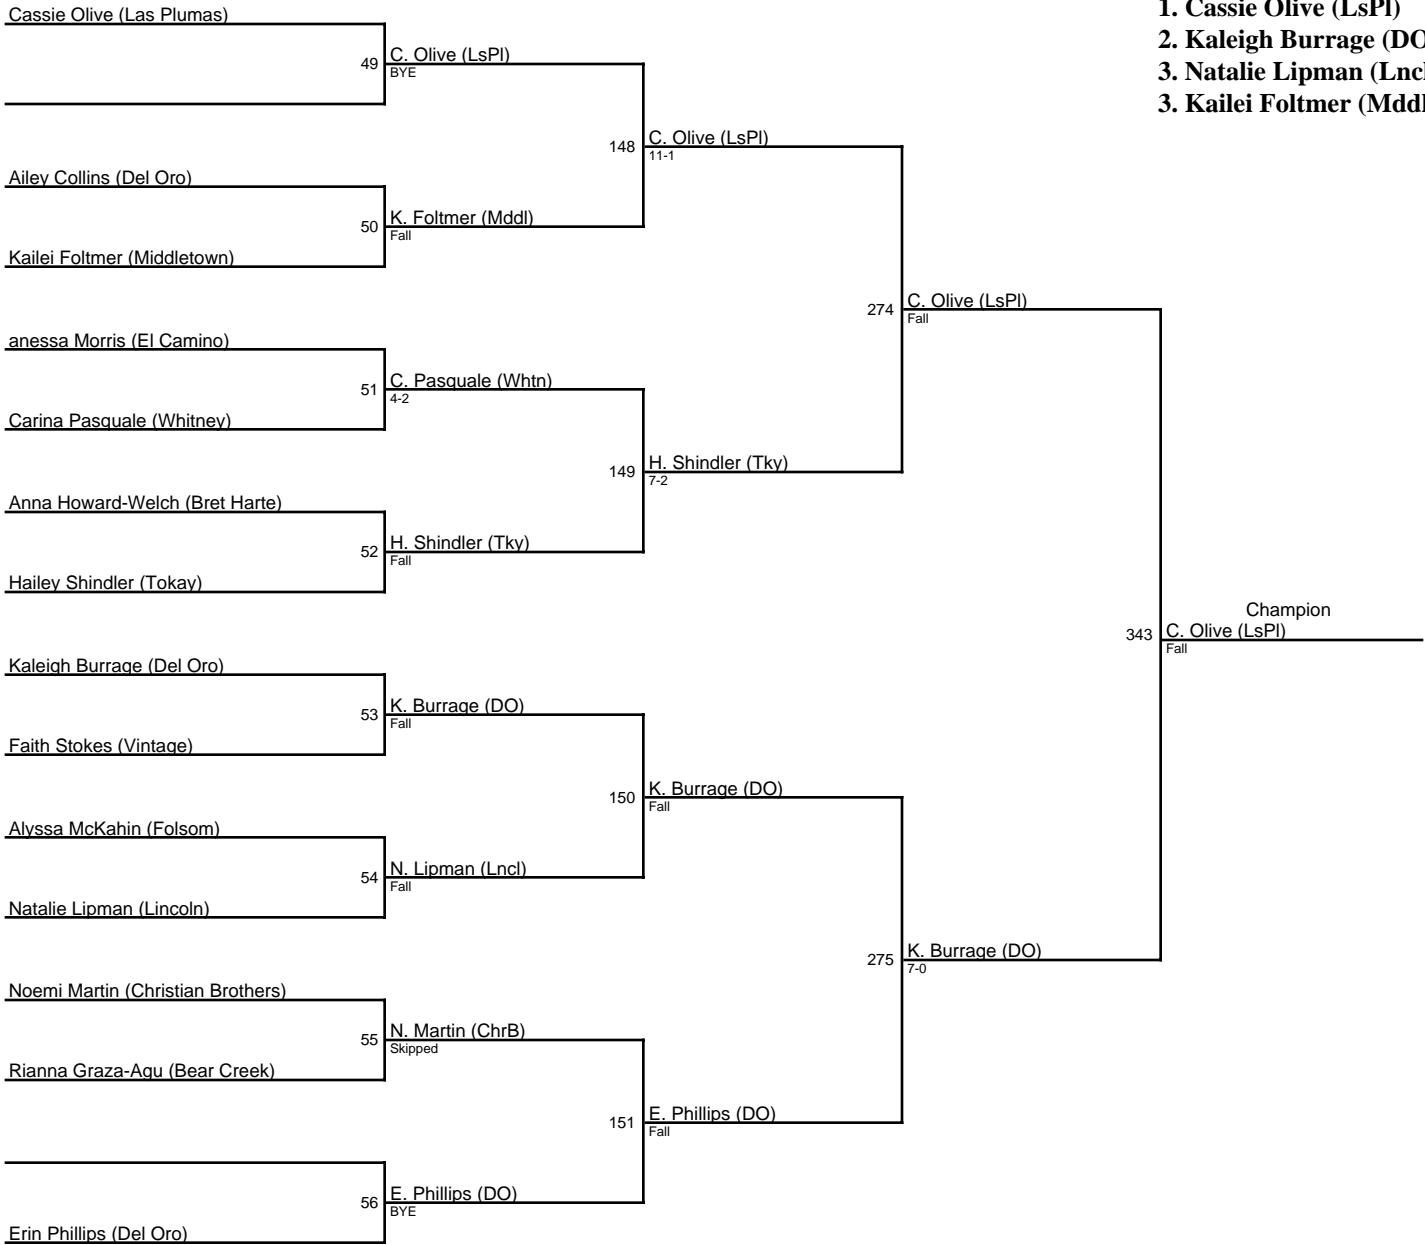

Del Oro 3rd Annual Lady Eagle Invite / 131

1. Cassie Olive (LsPI)
2. Kaleigh Burrage (DO)
3. Natalie Lipman (Lncl)
3. Kailei Foltmer (Mddl)