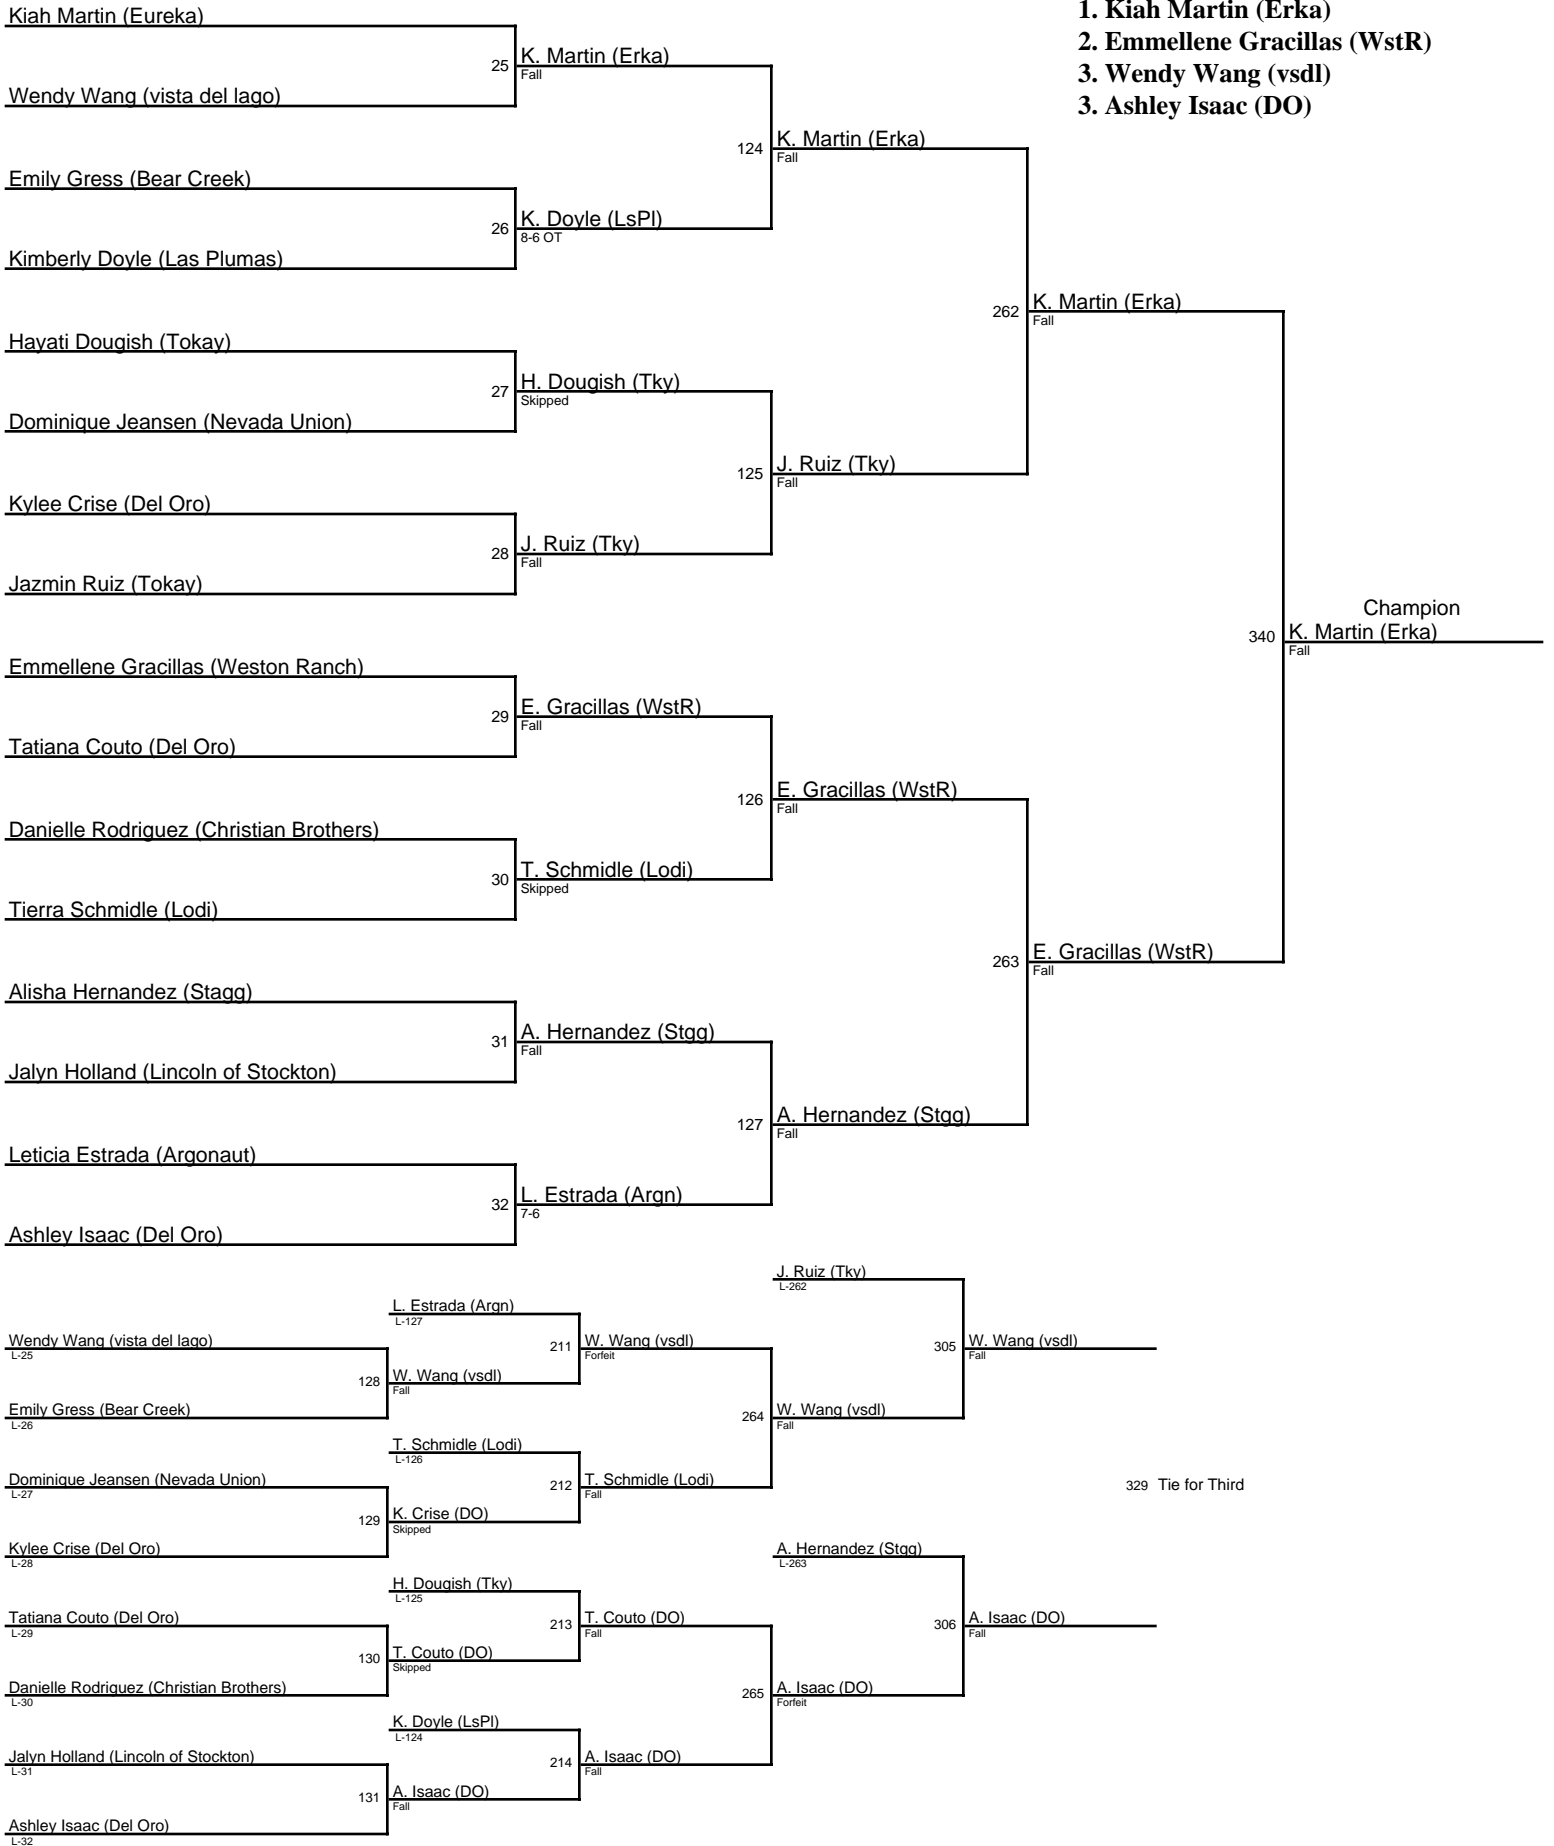

Del Oro 3rd Annual Lady Eagle Invite / 116

1. Kiah Martin (Erka)
2. Emmellene Gracillas (WstR)
3. Wendy Wang (vsdl)
3. Ashley Isaac (DO)