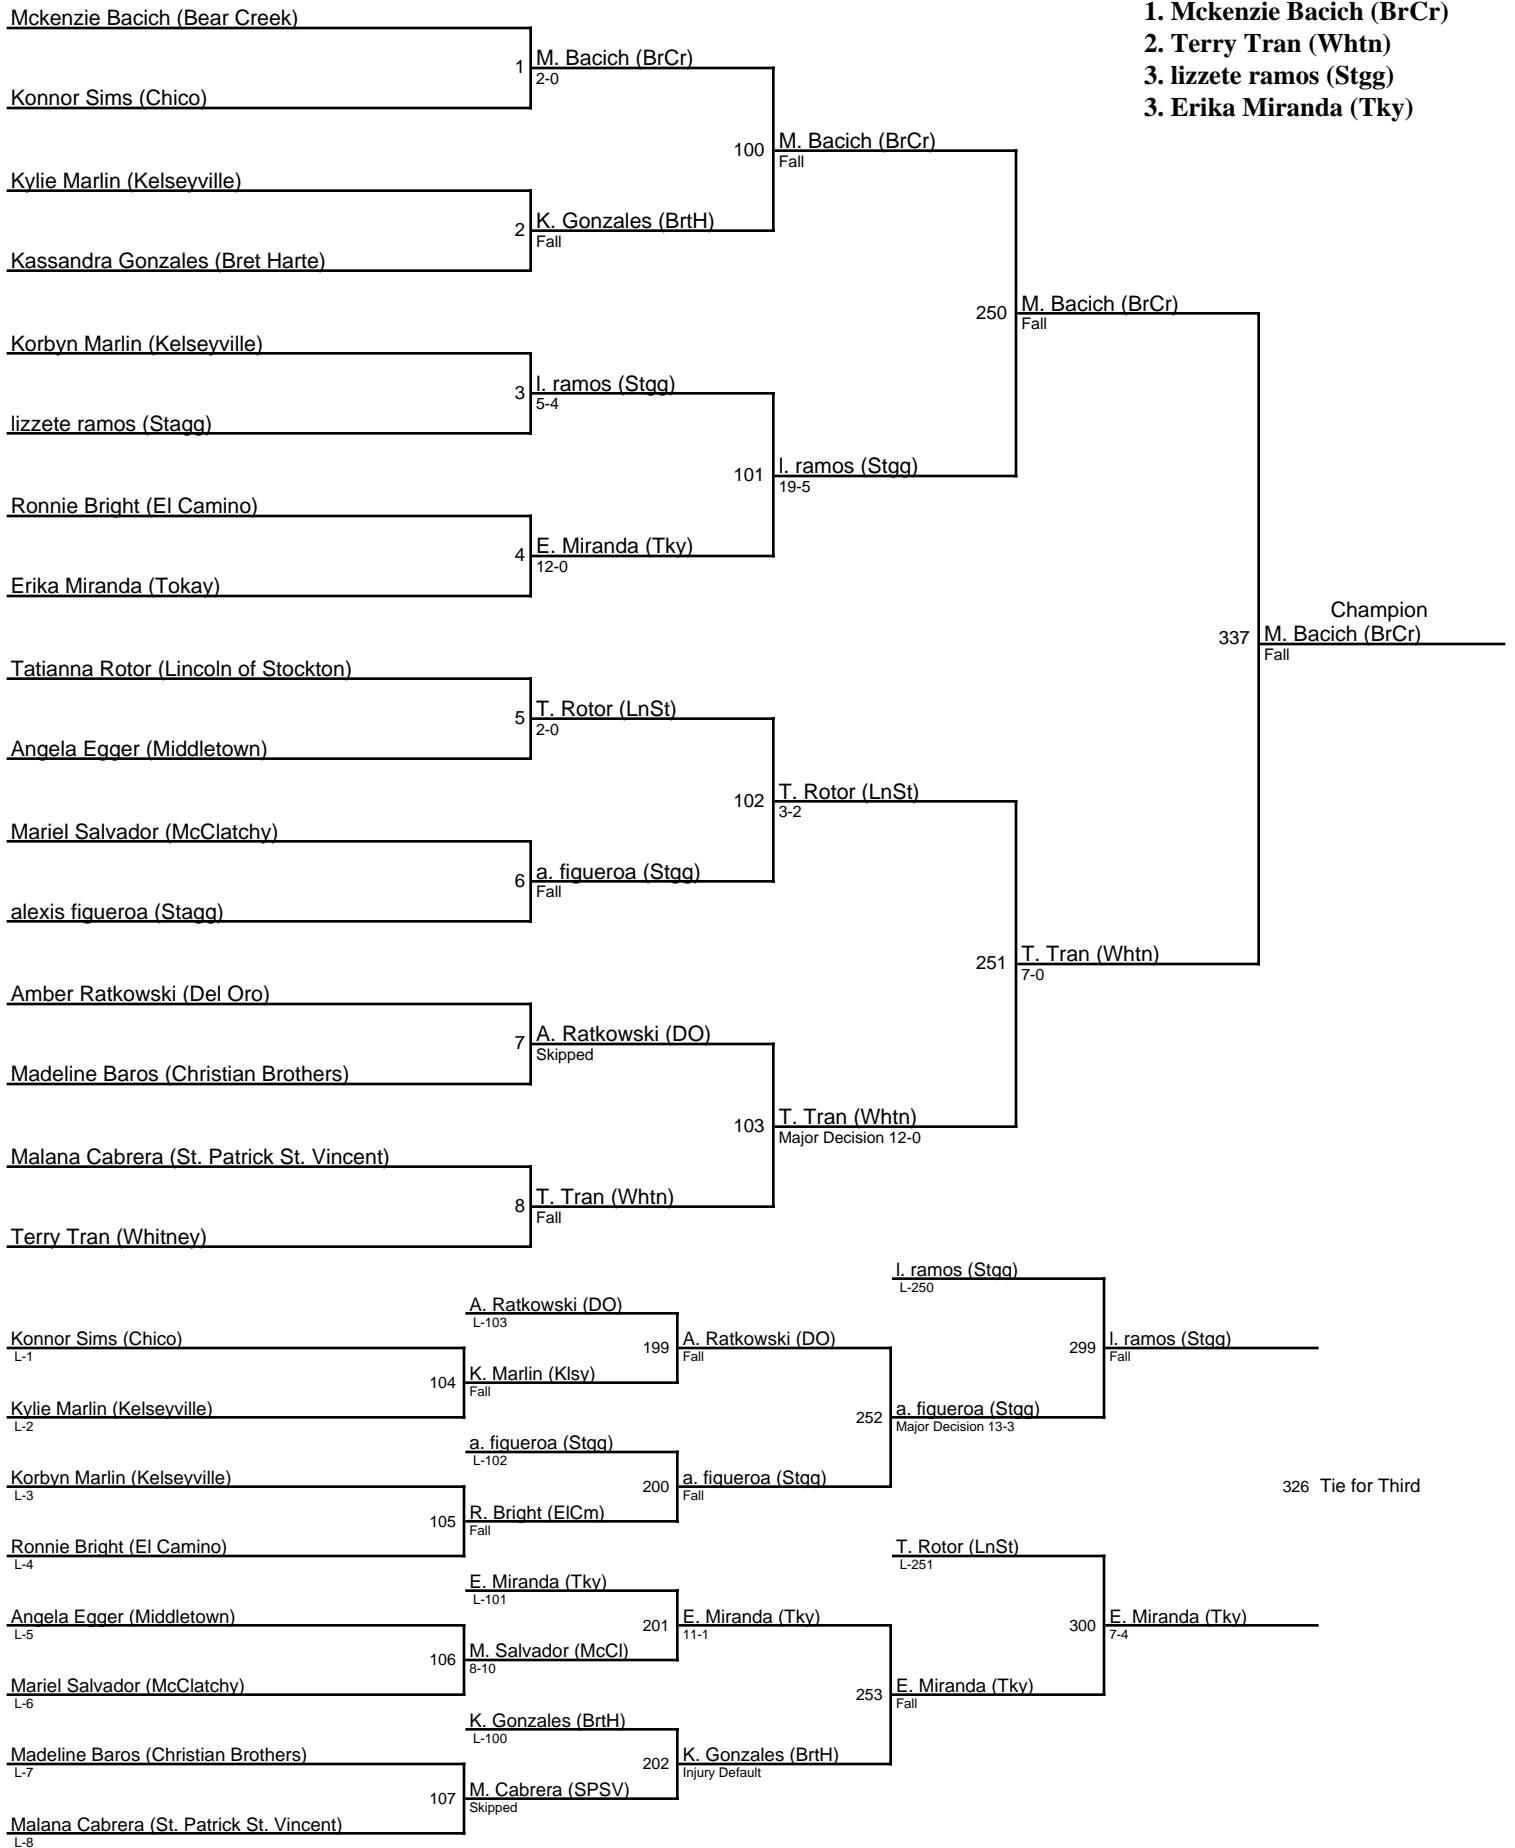

## Del Oro 3rd Annual Lady Eagle Invite / 101