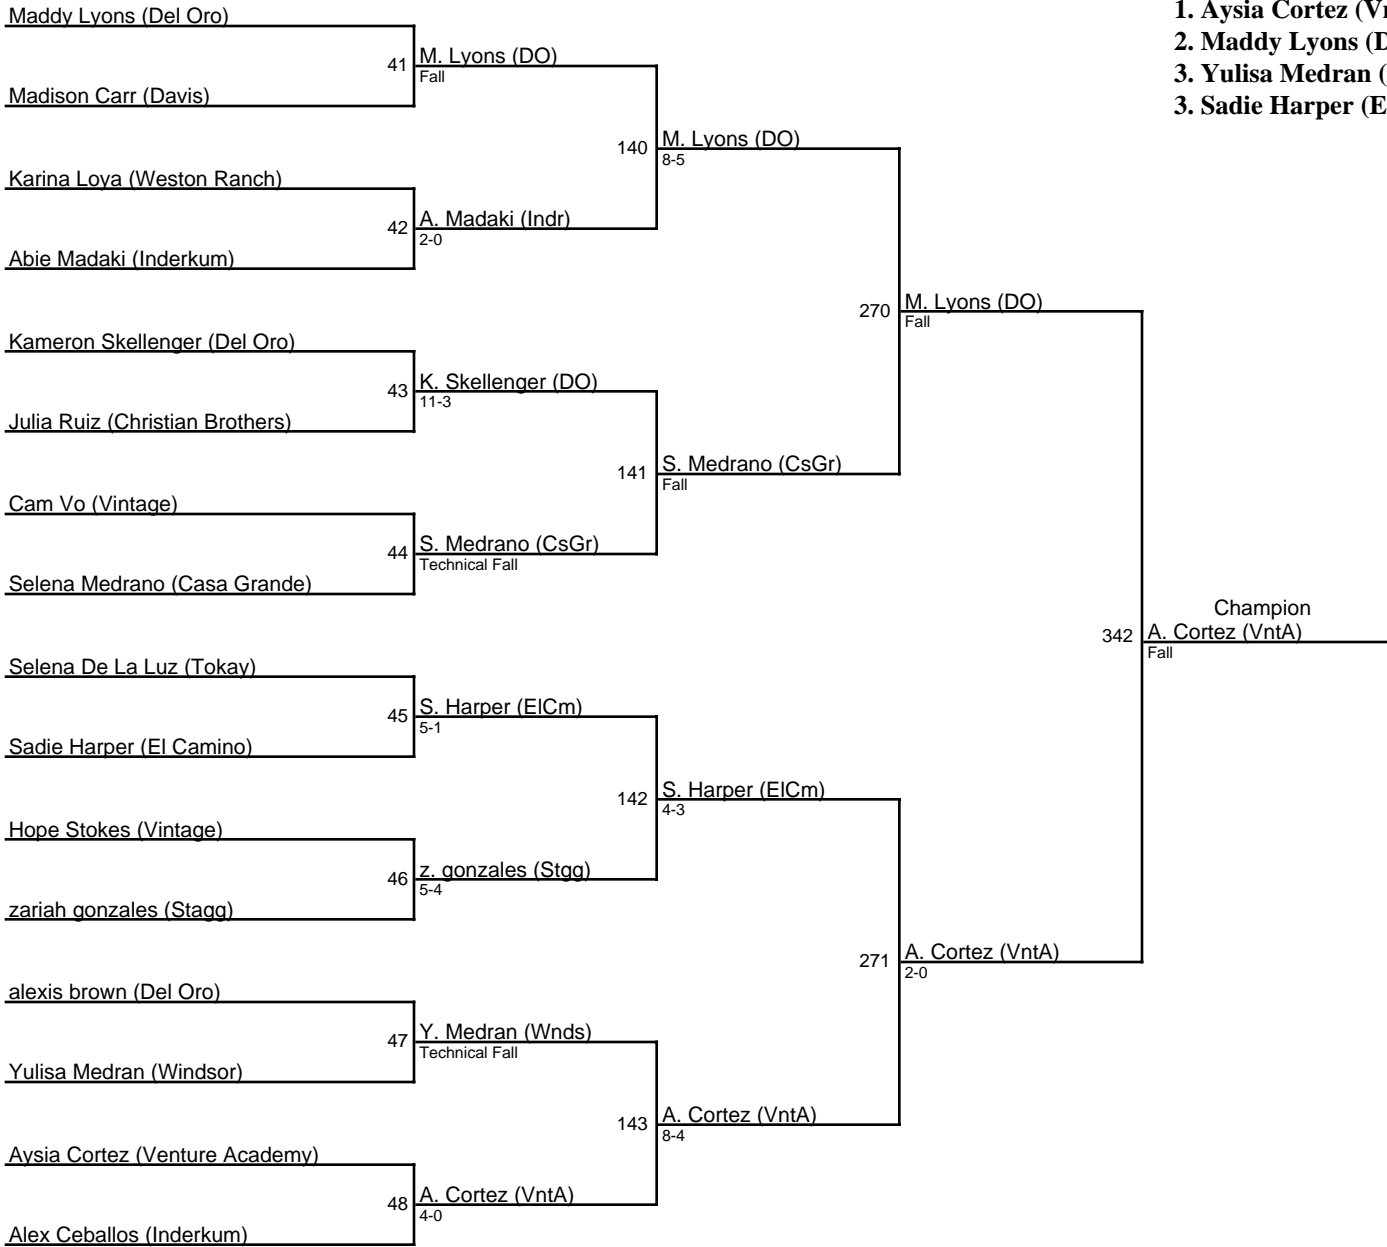

Del Oro 3rd Annual Lady Eagle Invite / 126

1. Aysia Cortez (VntA)
2. Maddy Lyons (DO)
3. Yulisa Medran (Wnds)
3. Sadie Harper (EICm)