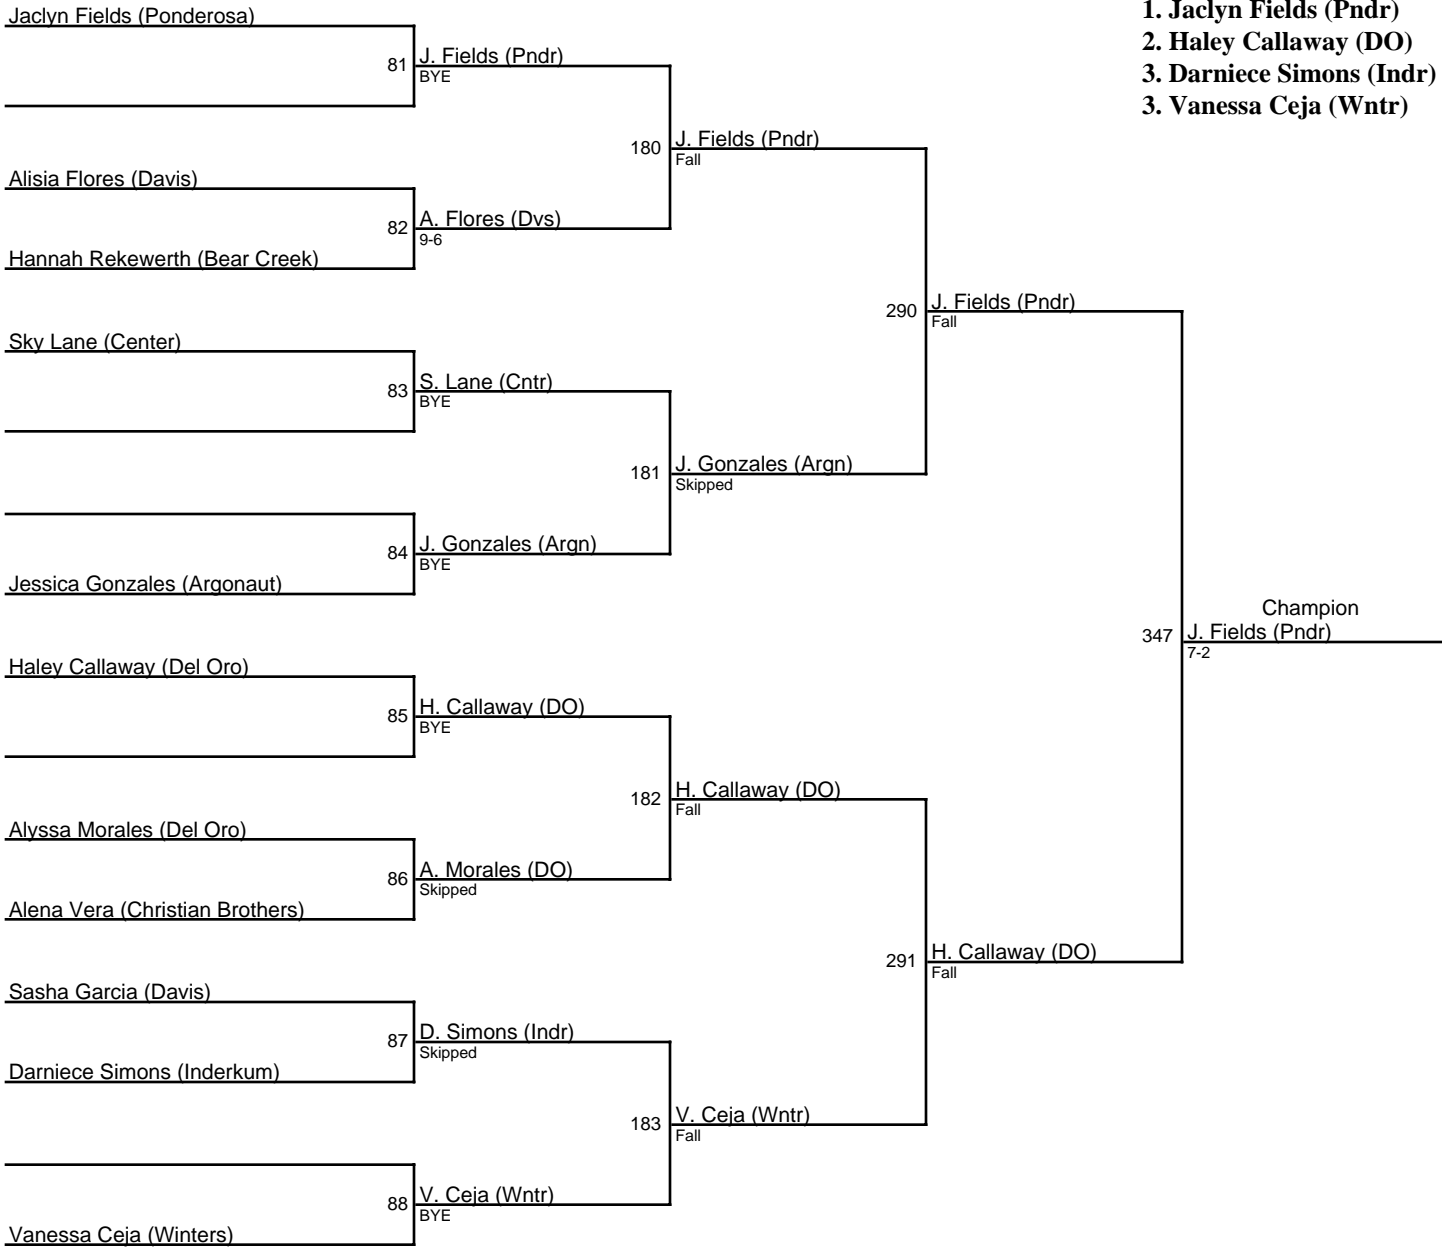

Del Oro 3rd Annual Lady Eagle Invite / 160

1. Jaclyn Fields (Pndr)
2. Haley Callaway (DO)
3. Darniece Simons (Indr)
3. Vanessa Ceja (Wntr)