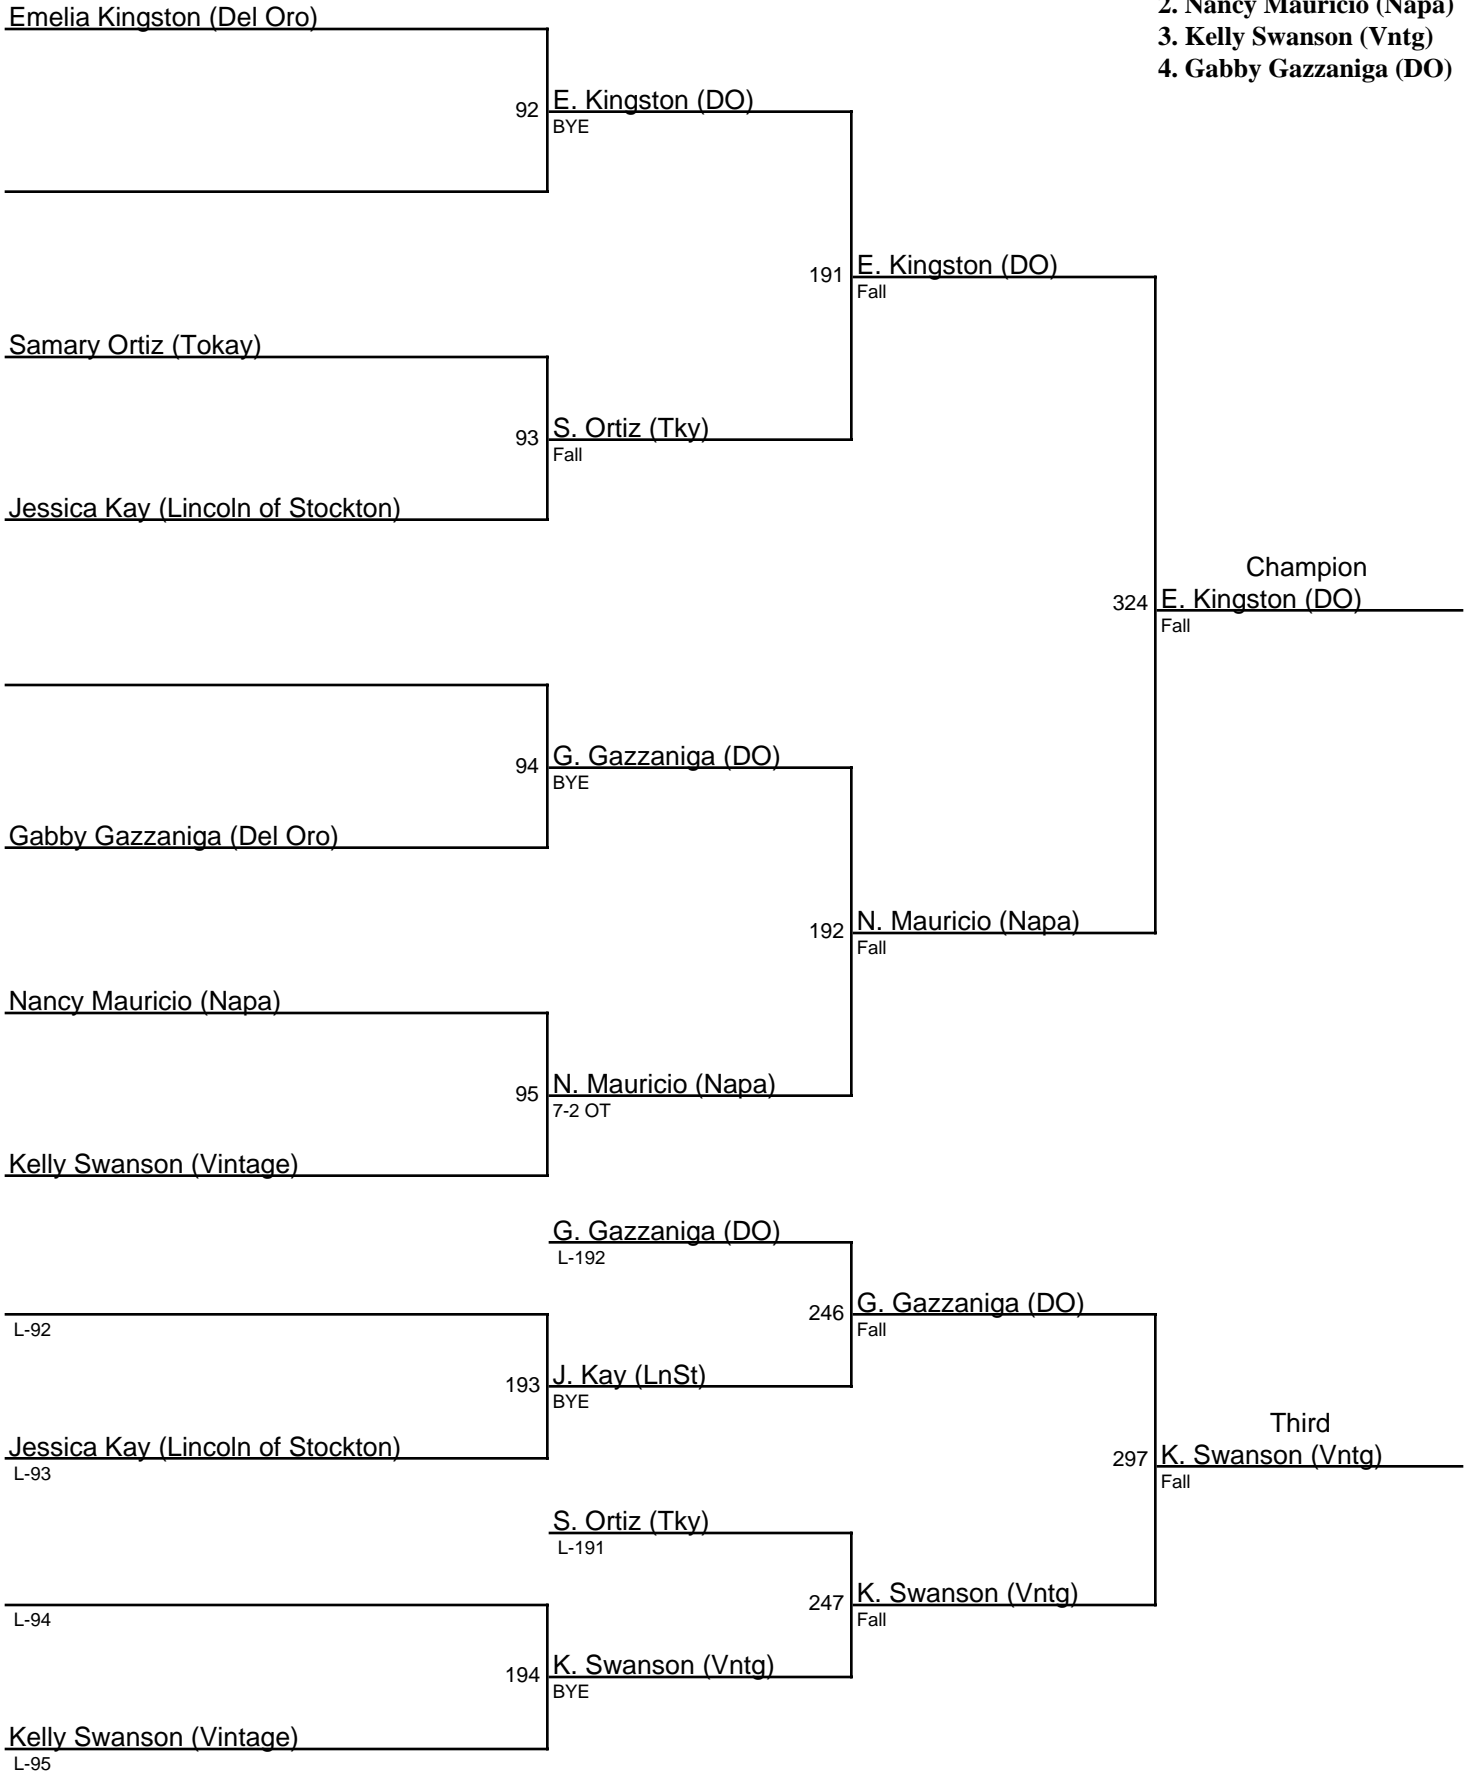

**Del Oro 3rd Annual Lady Eagle Invite / 235**

- 1. Kim Carrillo (Wnds)
- 2. Miranda Guess (MrLm)
- 3. Jasmine Partugal (Tky)
- 4. Celena Ramirez (WstR)

Wonderful DeConge (Weston Ranch)

96 W. DeConge (WstR)  
BYE