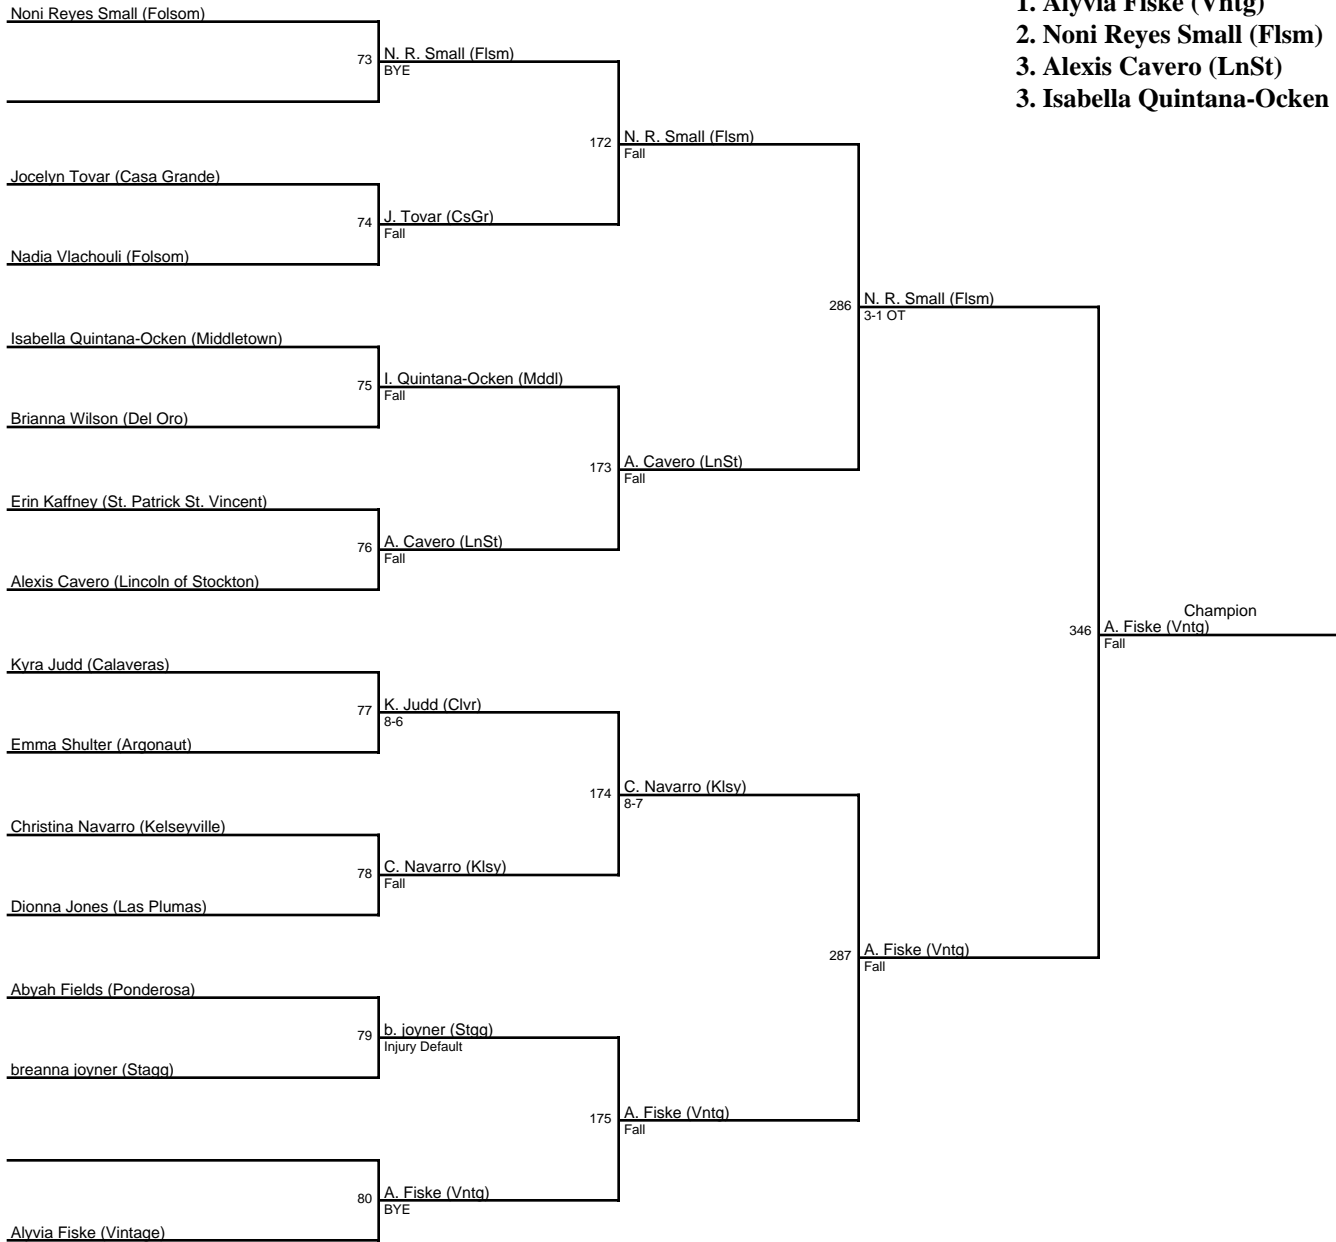

Del Oro 3rd Annual Lady Eagle Invite / 150

1. Alyvia Fiske (Vntg)
2. Noni Reyes Small (Flsm)
3. Alexis Cavero (LnSt)
3. Isabella Quintana-Ocken (Mddl)