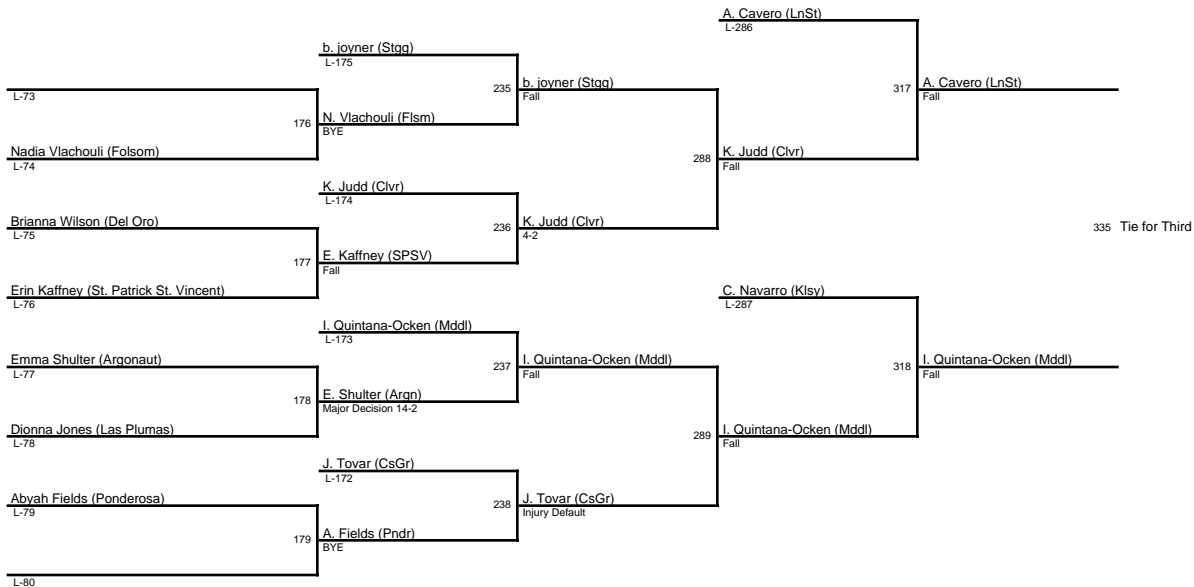

Del Oro 3rd Annual Lady Eagle Invite / 150

1. Alyvia Fiske (Vntg)
2. Noni Reyes Small (Flsm)
3. Alexis Cavero (LnSt)
3. Isabella Quintana-Ocken (Mddl)