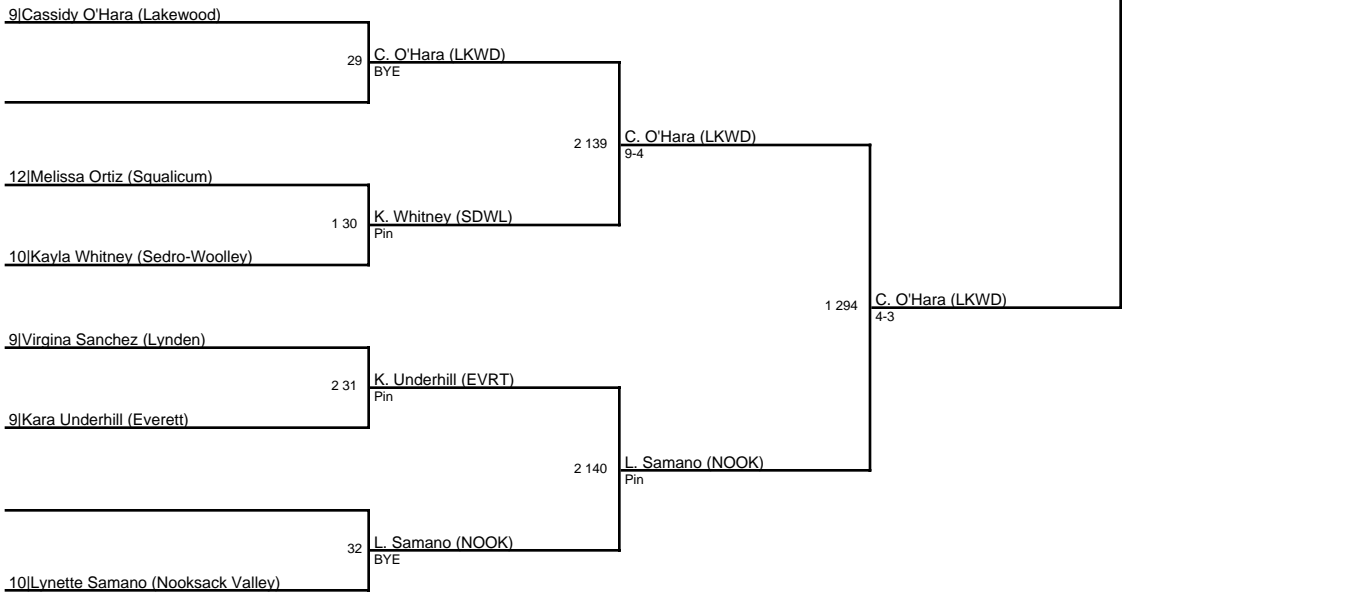

2016 District 1 Girls Sub-Regional / 115

1. Brenda Reyna (MTVN)
2. Cassidy O'Hara (LKWD)
3. Lynette Samano (NOOK)
4. Leah Klein (EVRT)
5. Kara Underhill (EVRT)
6. Teagan Manzo (MTBK)
7. Kayla Whitney (SDWL)
8. Grace Stahlberg (BURL)