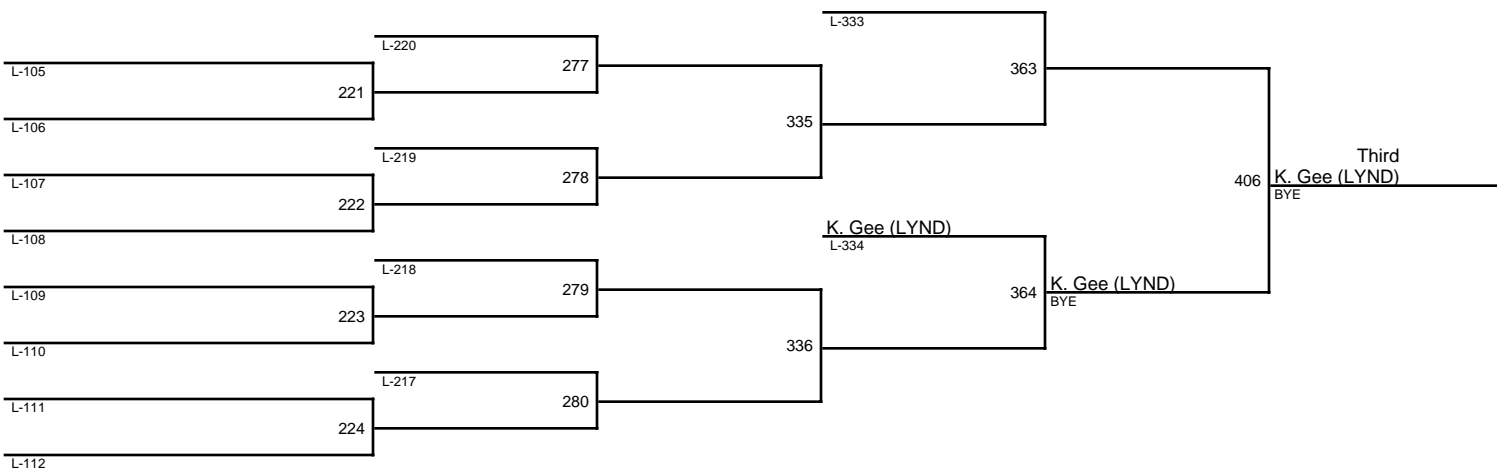

L-335 404 Seventh
L-336

L-363 405 Fifth
L-364