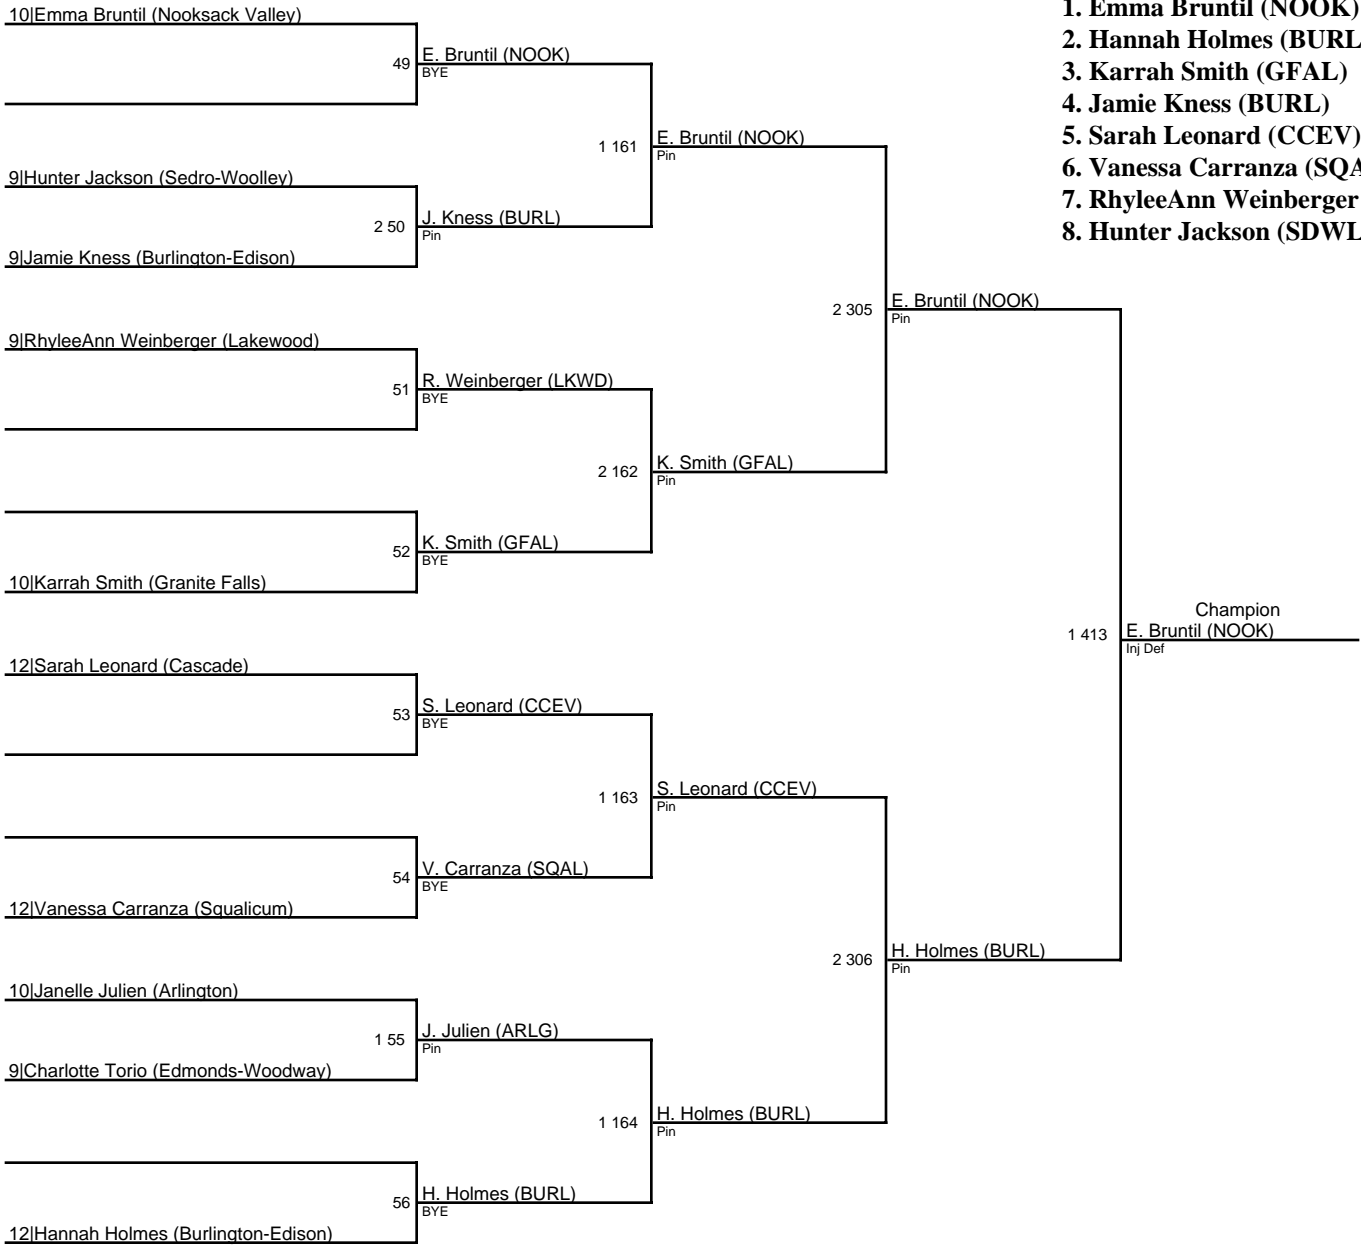

2016 District 1 Girls Sub-Regional / 130

1. Emma Brunttil (NOOK)
2. Hannah Holmes (BURL)
3. Karrah Smith (GFAL)
4. Jamie Kness (BURL)
5. Sarah Leonard (CCEV)
6. Vanessa Carranza (SQAL)
7. RhyleeAnn Weinberger (LKWD)
8. Hunter Jackson (SDWL)