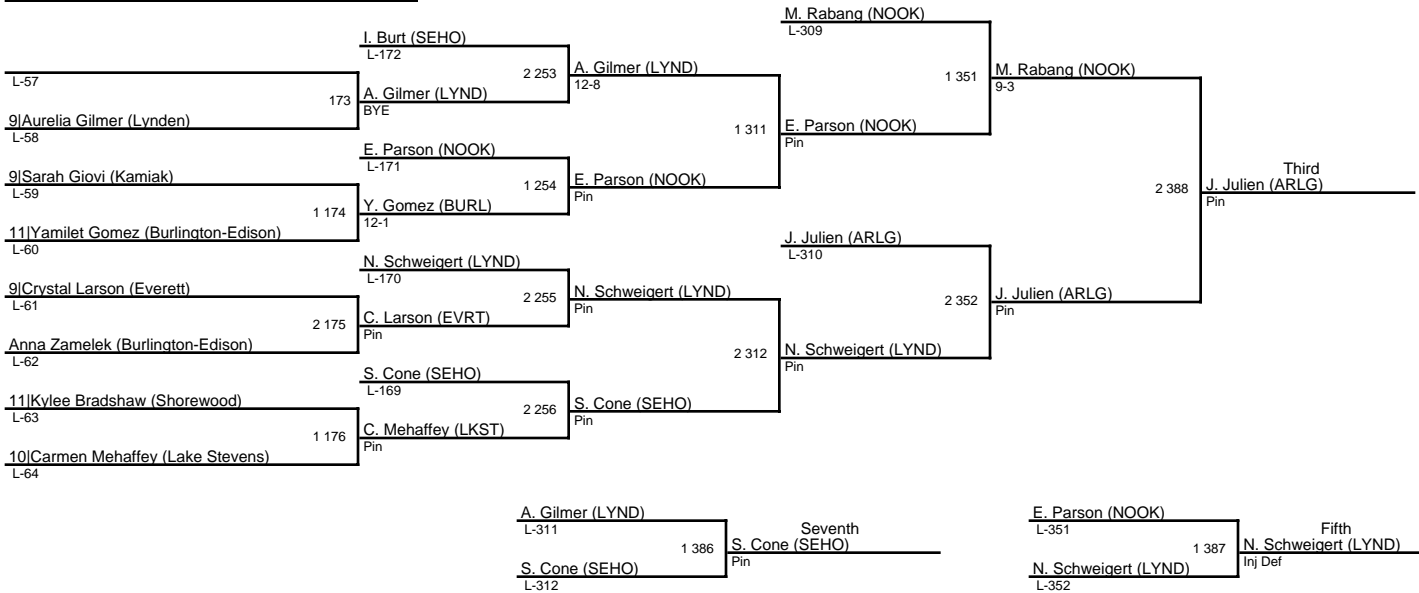

2016 District 1 Girls Sub-Regional / 135

1. Makayla Jackson (LKWD)
2. Taylor Van Brocklin (MTBK)
3. J'lanaye Julien (ARLG)
4. Miana Rabang (NOOK)
5. Natalie Schweigert (LYND)
6. Emily Parson (NOOK)
7. Sydney Cone (SEHO)
8. Aurelia Gilmer (LYND)