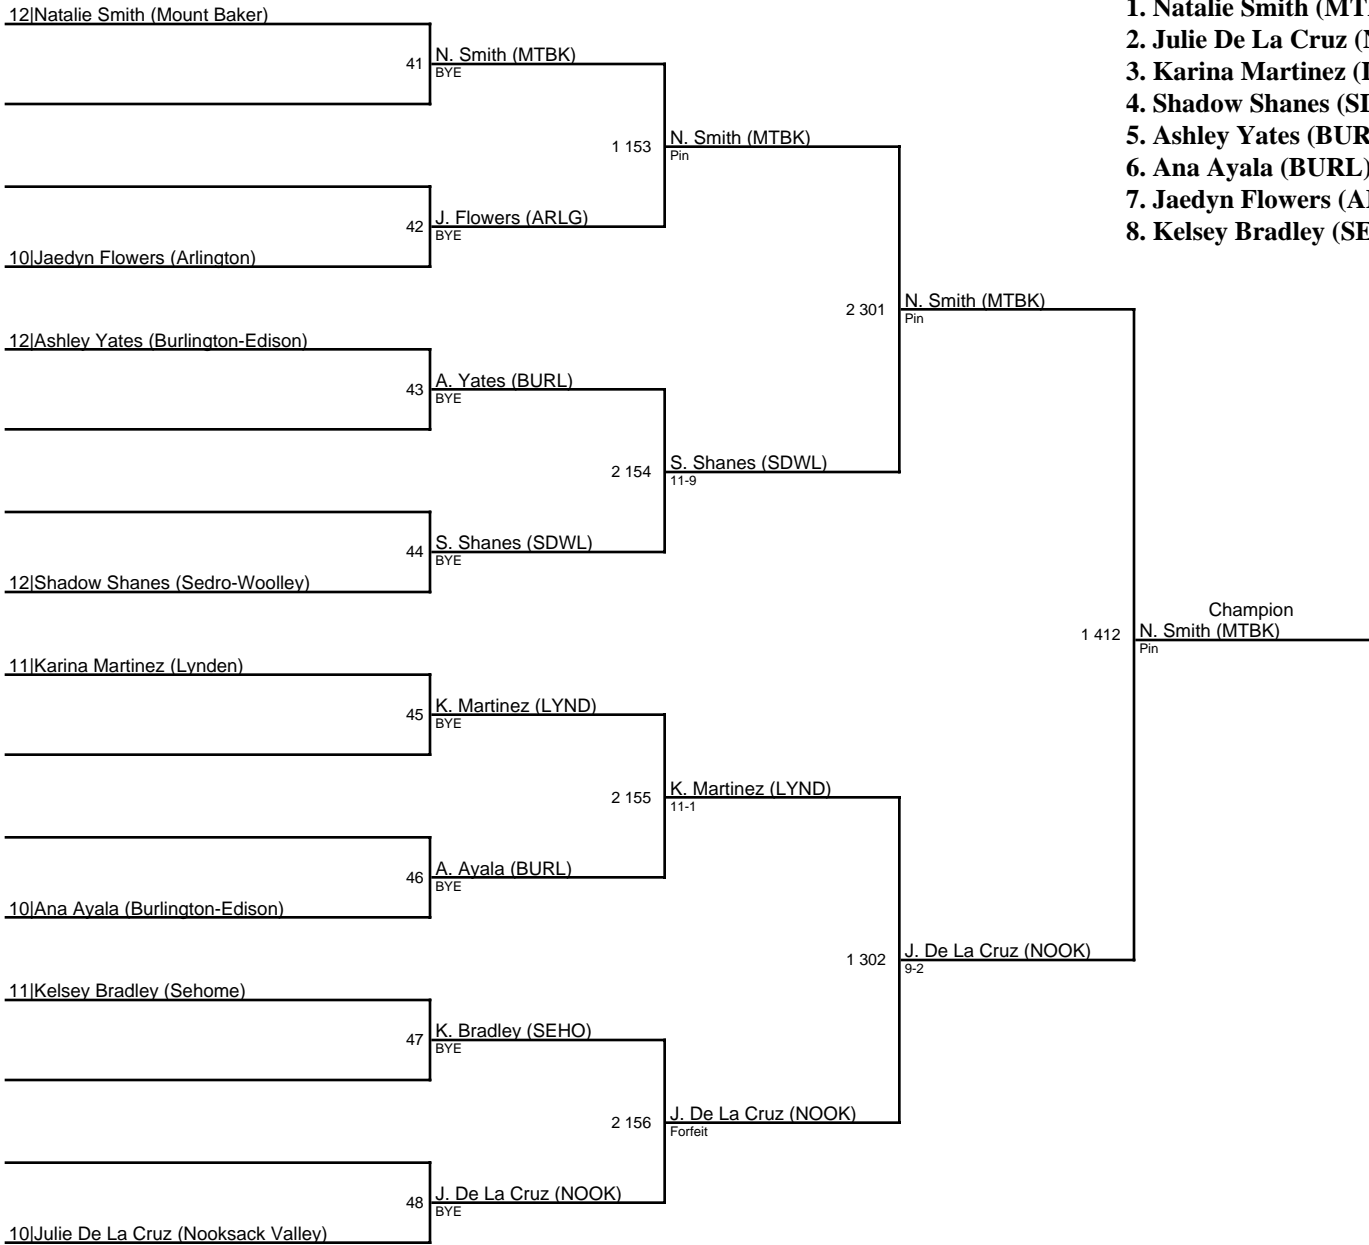

2016 District 1 Girls Sub-Regional / 125

1. Natalie Smith (MTBK)
2. Julie De La Cruz (NOOK)
3. Karina Martinez (LYND)
4. Shadow Shanes (SDWL)
5. Ashley Yates (BURL)
6. Ana Ayala (BURL)
7. Jaedyn Flowers (ARLG)
8. Kelsey Bradley (SEHO)