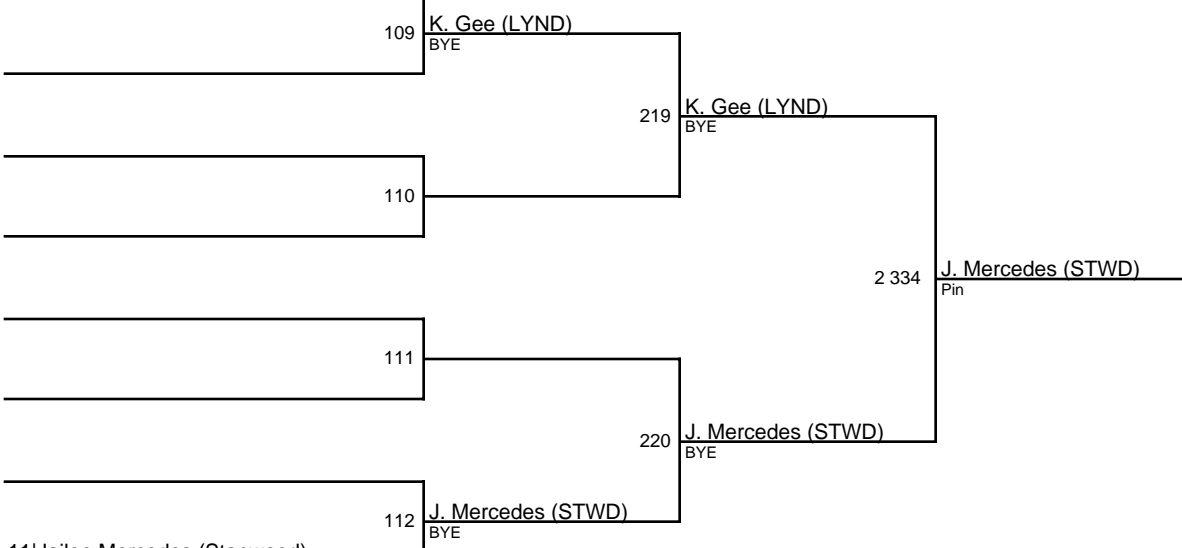

12|Kailey Gee (Lynden)

11|Jailee Mercedes (Stanwood)