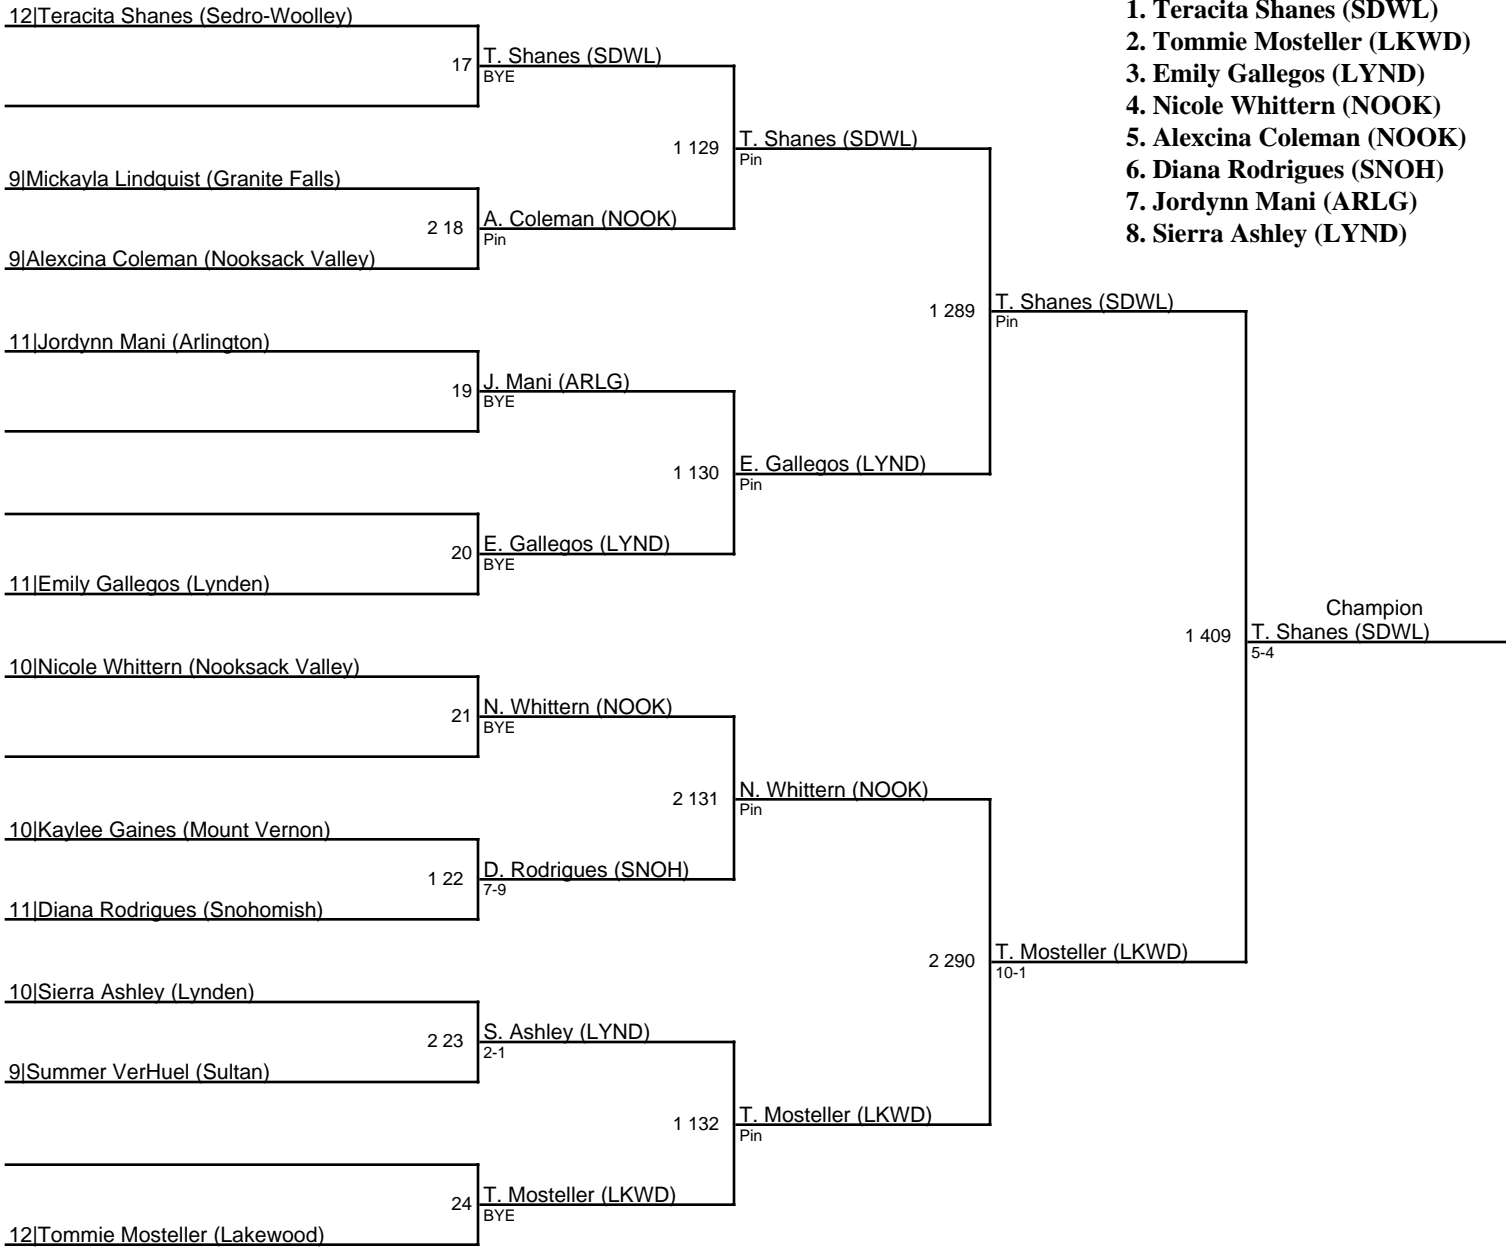

2016 District 1 Girls Sub-Regional / 110

1. Teracita Shanes (SDWL)
2. Tommie Mosteller (LKWD)
3. Emily Gallegos (LYND)
4. Nicole Whittern (NOOK)
5. Alexcina Coleman (NOOK)
6. Diana Rodrigues (SNOH)
7. Jordynn Mani (ARLG)
8. Sierra Ashley (LYND)