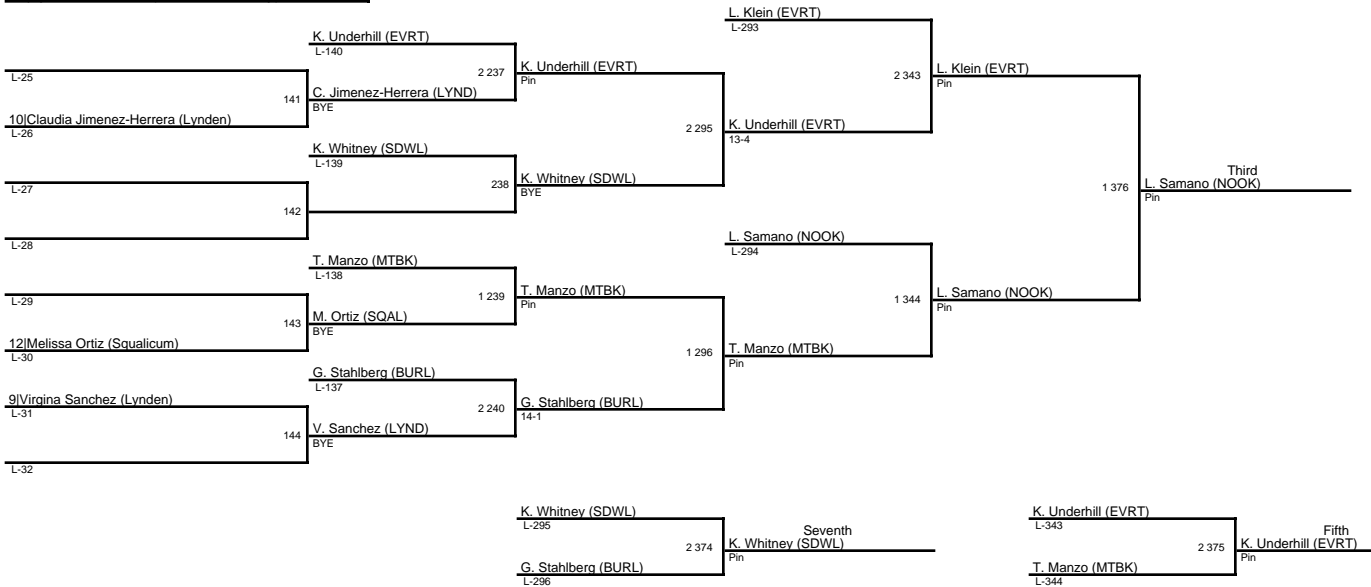

2016 District 1 Girls Sub-Regional / 115

1. Brenda Reyna (MTVN)
2. Cassidy O'Hara (LKWD)
3. Lynette Samano (NOOK)
4. Leah Klein (EVRT)
5. Kara Underhill (EVRT)
6. Teagan Manzo (MTBK)
7. Kayla Whitney (SDWL)
8. Grace Stahlberg (BURL)