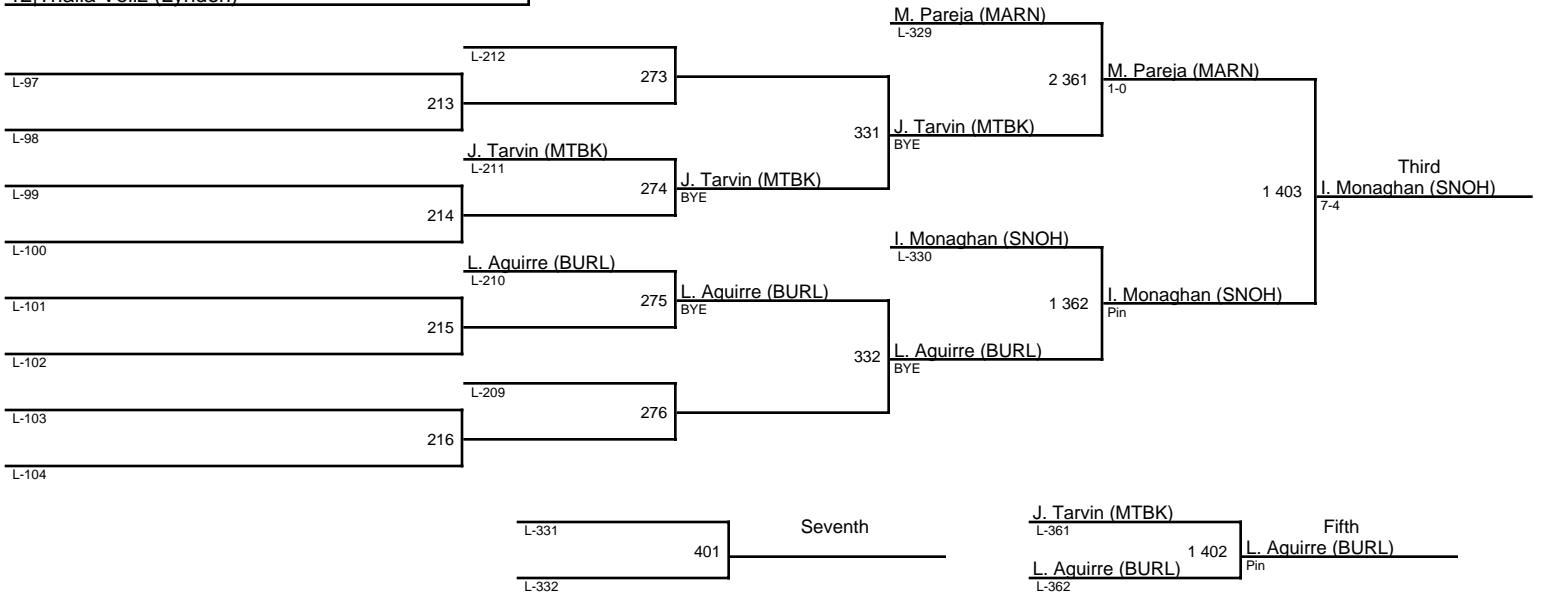

2016 District 1 Girls Sub-Regional / 190