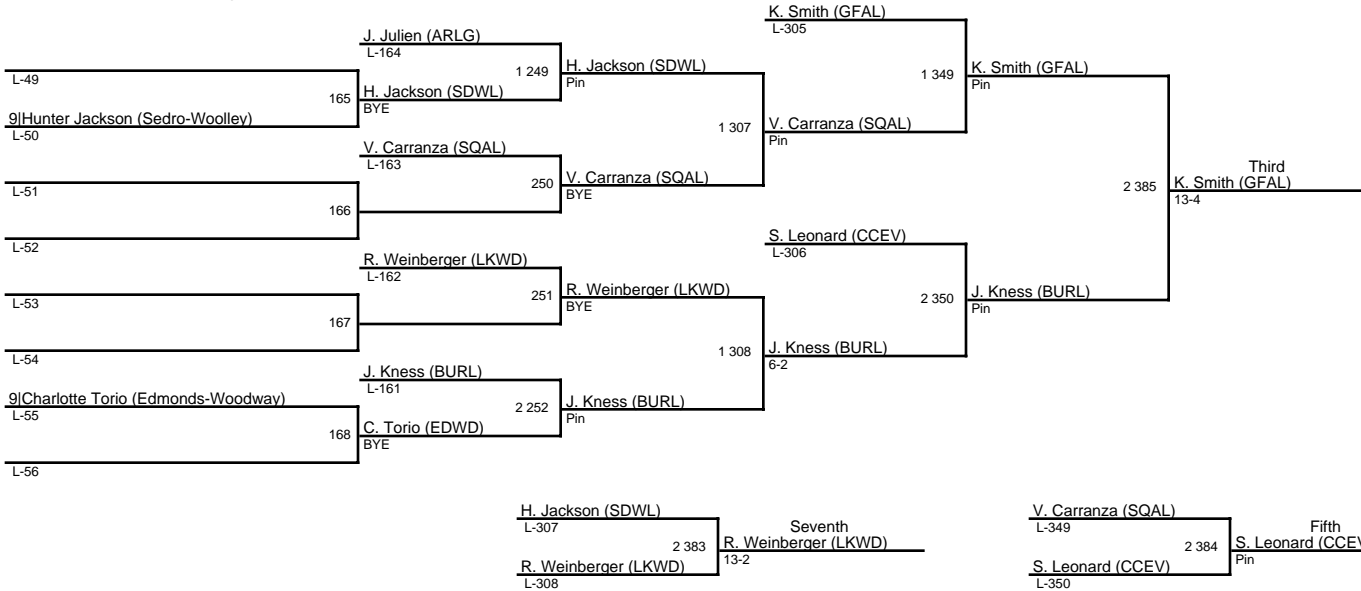

2016 District 1 Girls Sub-Regional / 130

1. Emma Brunttil (NOOK)
2. Hannah Holmes (BURL)
3. Karrah Smith (GFAL)
4. Jamie Kness (BURL)
5. Sarah Leonard (CCEV)
6. Vanessa Carranza (SQAL)
7. RhyleeAnn Weinberger (LKWD)
8. Hunter Jackson (SDWL)