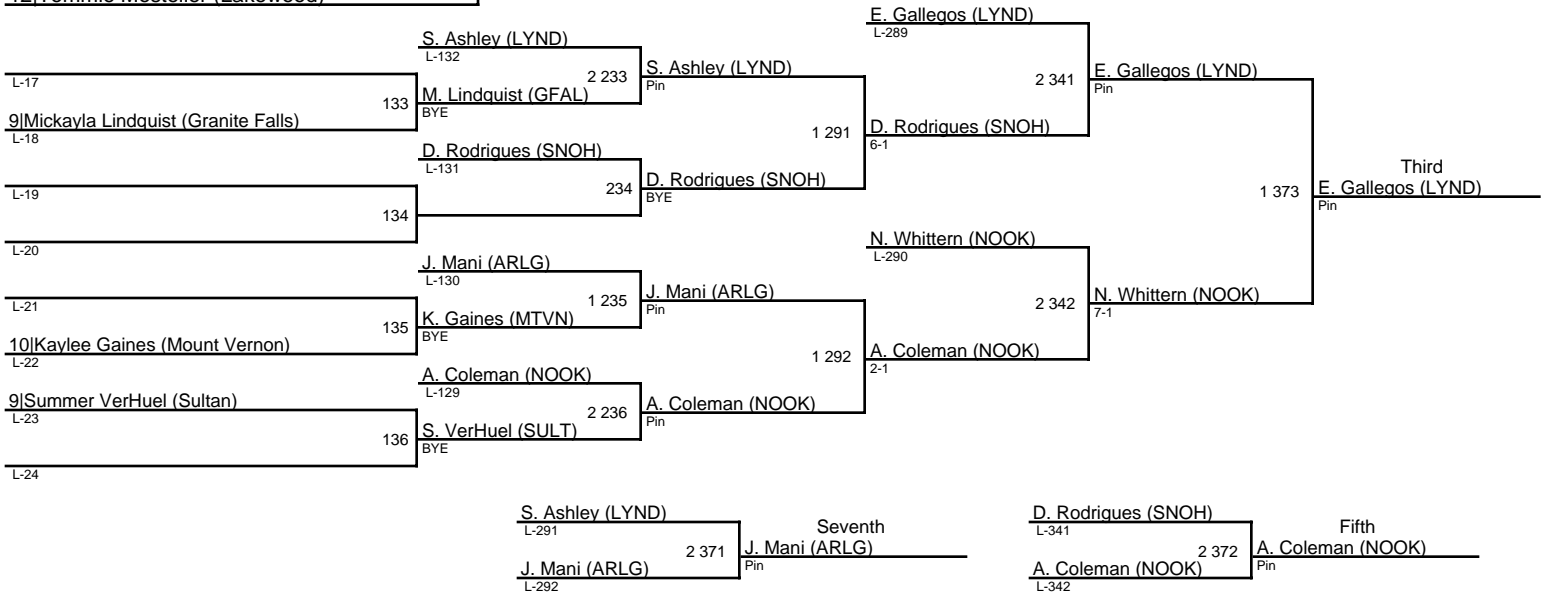

2016 District 1 Girls Sub-Regional / 110

1. Teracita Shanes (SDWL)
2. Tommie Mosteller (LKWD)
3. Emily Gallegos (LYND)
4. Nicole Whittern (NOOK)
5. Alexcina Coleman (NOOK)
6. Diana Rodrigues (SNOH)
7. Jordynn Mani (ARLG)
8. Sierra Ashley (LYND)