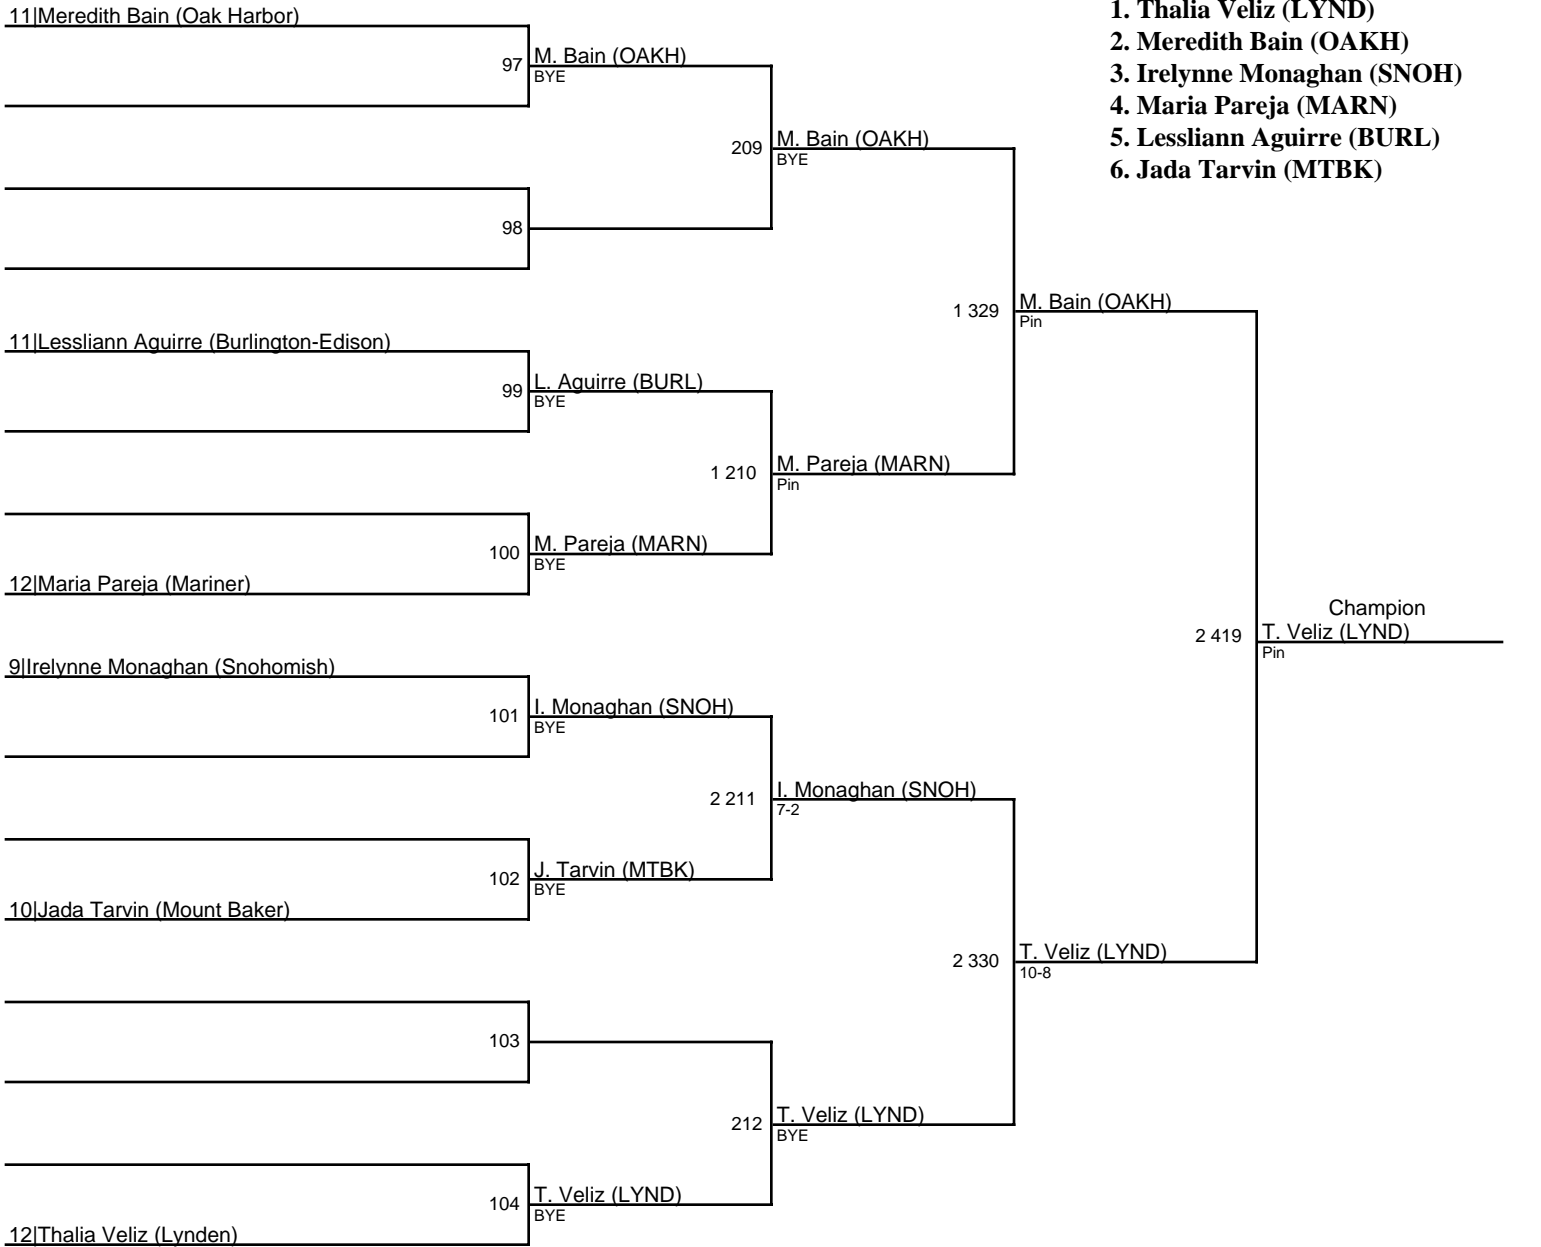

2016 District 1 Girls Sub-Regional / 190