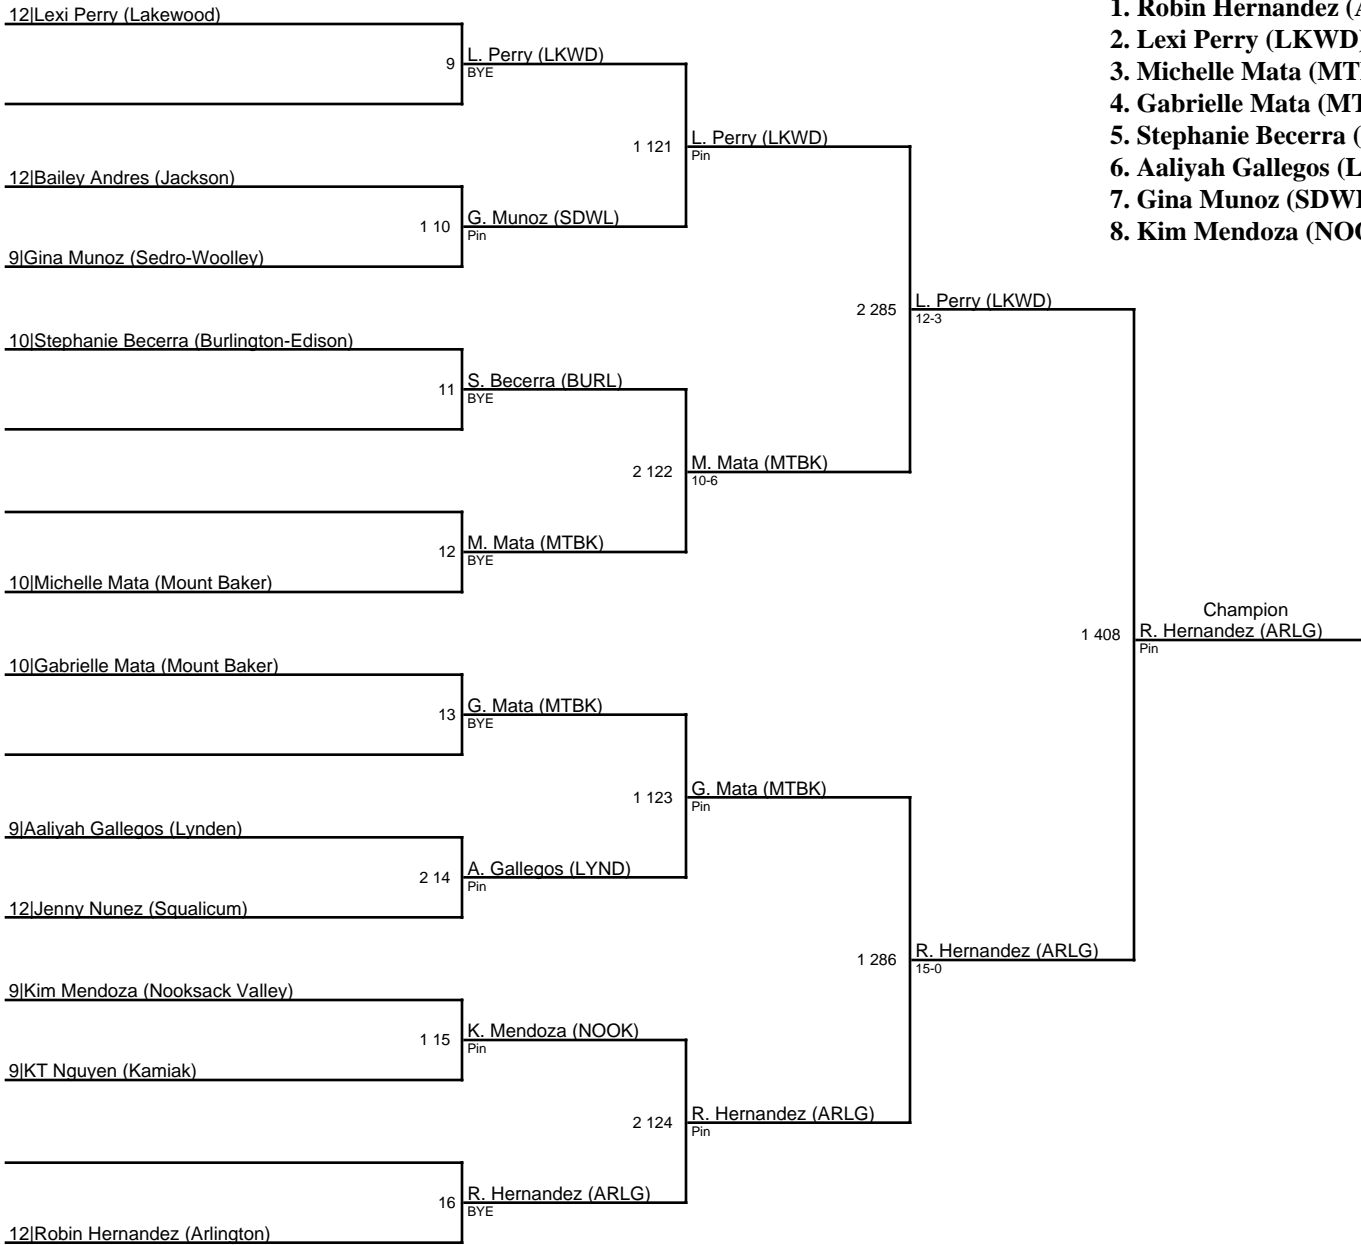

2016 District 1 Girls Sub-Regional / 105

1. Robin Hernandez (ARLG)
2. Lexi Perry (LKWD)
3. Michelle Mata (MTBK)
4. Gabrielle Mata (MTBK)
5. Stephanie Becerra (BURL)
6. Aaliyah Gallegos (LYND)
7. Gina Munoz (SDWL)
8. Kim Mendoza (NOOK)