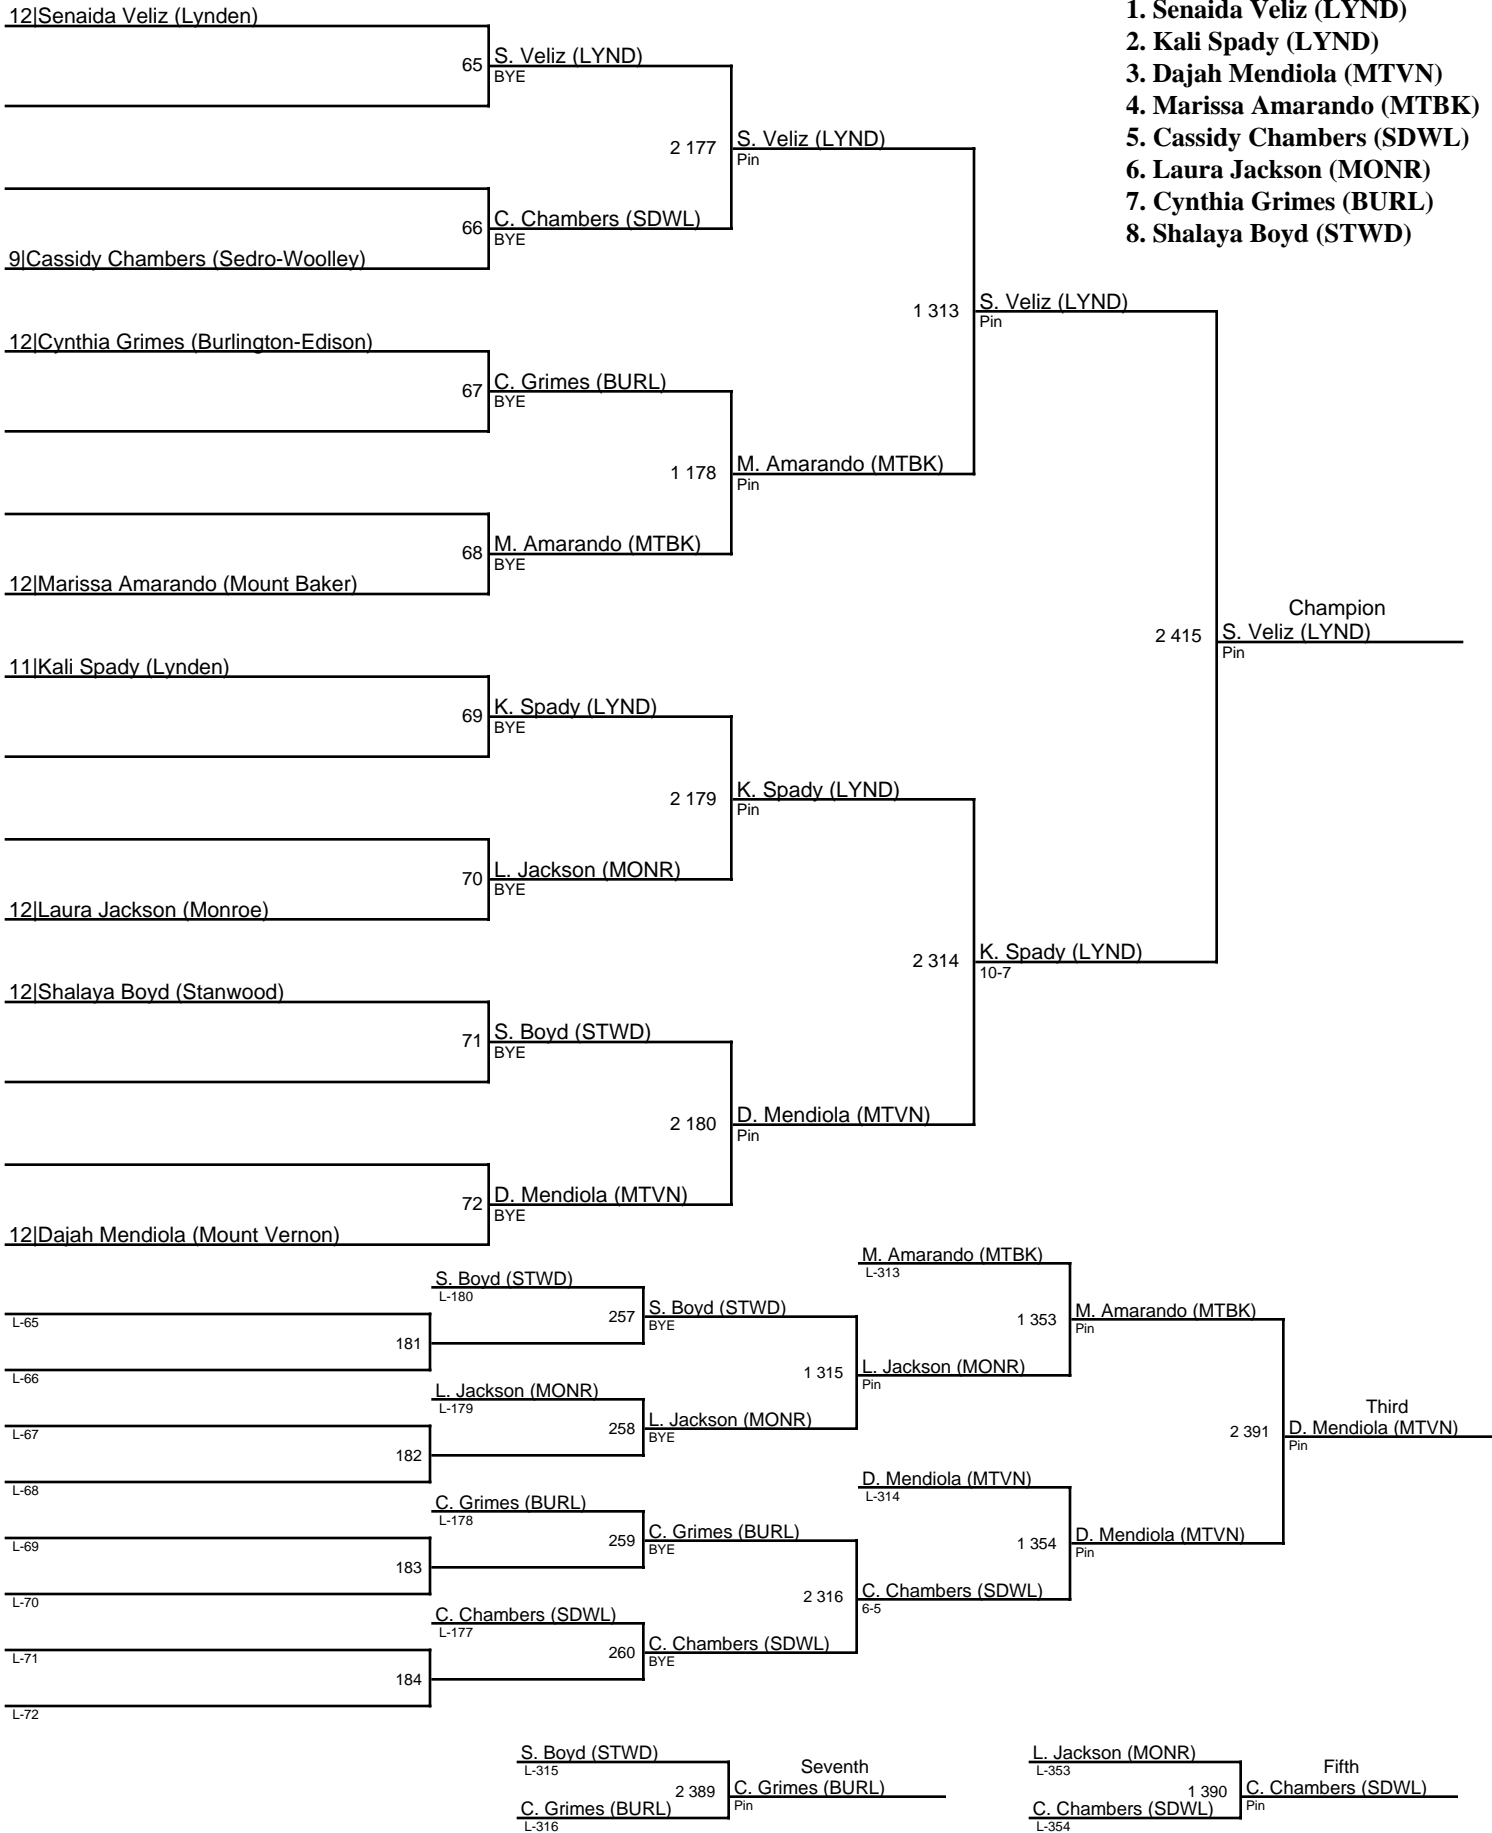

2016 District 1 Girls Sub-Regional / 140