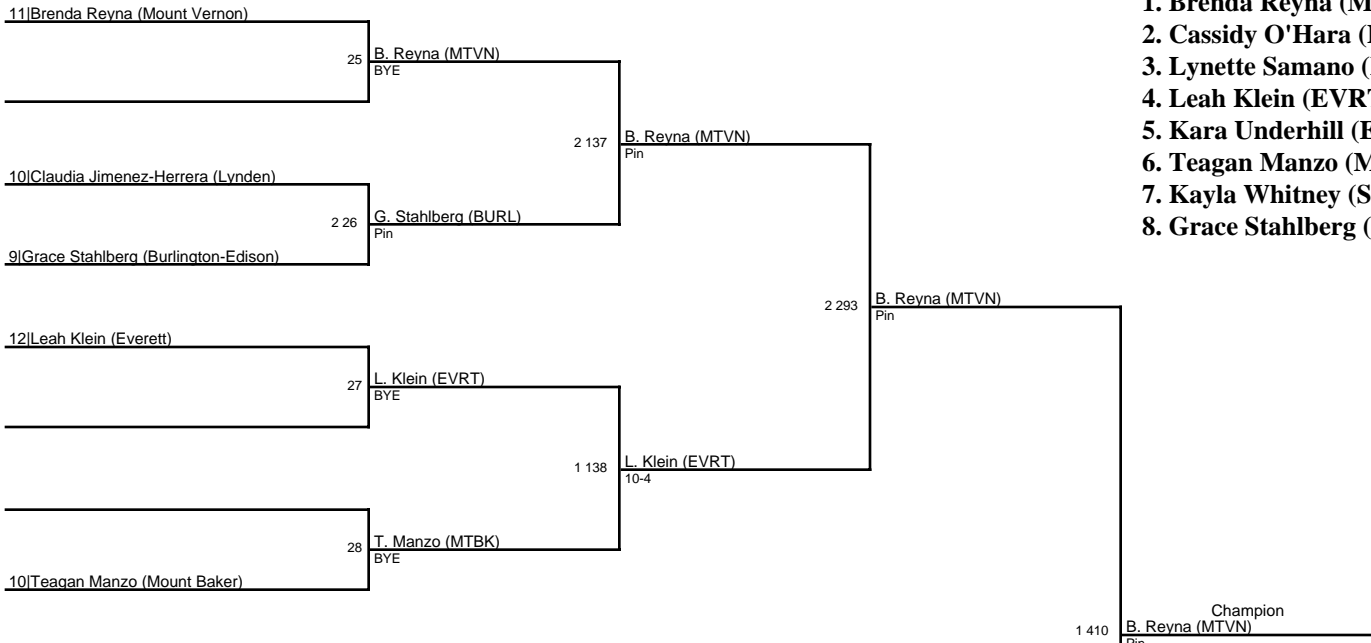

2016 District 1 Girls Sub-Regional / 115

1. Brenda Reyna (MTVN)
2. Cassidy O'Hara (LKWD)
3. Lynette Samano (NOOK)
4. Leah Klein (EVRT)
5. Kara Underhill (EVRT)
6. Teagan Manzo (MTBK)
7. Kayla Whitney (SDWL)
8. Grace Stahlberg (BURL)