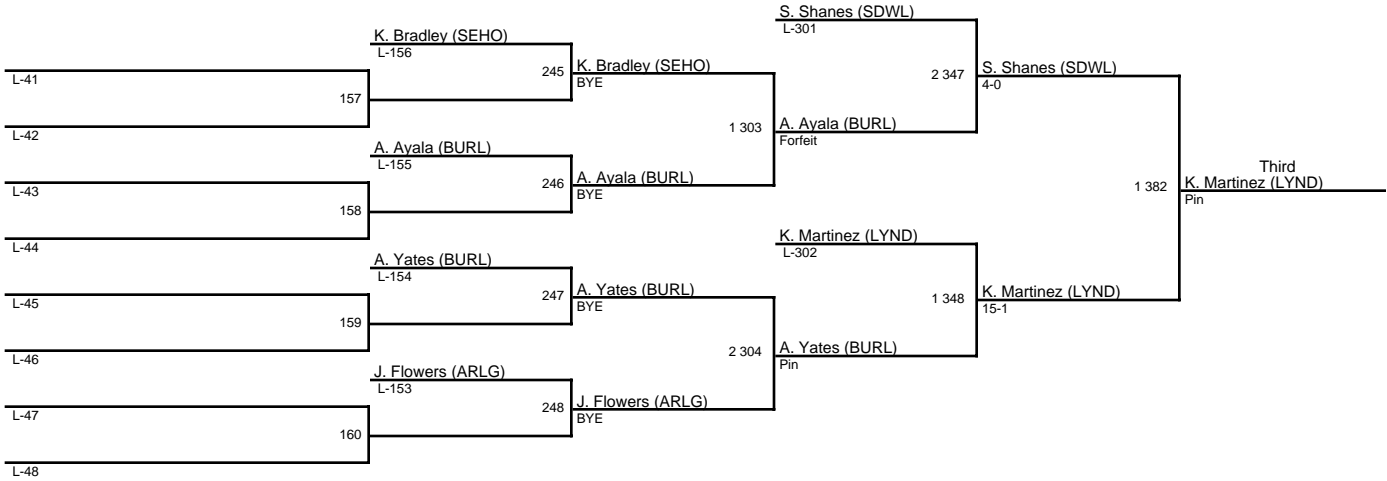

2016 District 1 Girls Sub-Regional / 125

1. Natalie Smith (MTBK)
2. Julie De La Cruz (NOOK)
3. Karina Martinez (LYND)
4. Shadow Shanes (SDWL)
5. Ashley Yates (BURL)
6. Ana Ayala (BURL)
7. Jaedyn Flowers (ARLG)
8. Kelsey Bradley (SEHO)