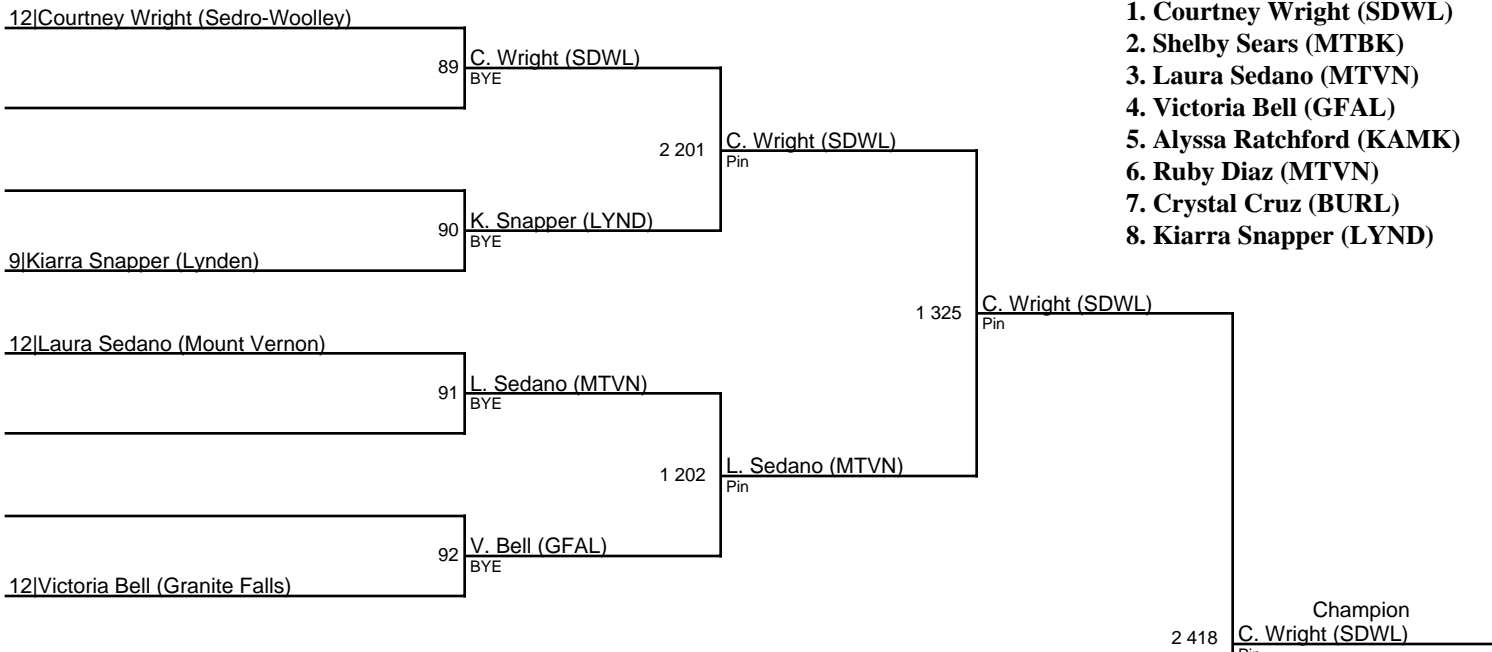

2016 District 1 Girls Sub-Regional / 170