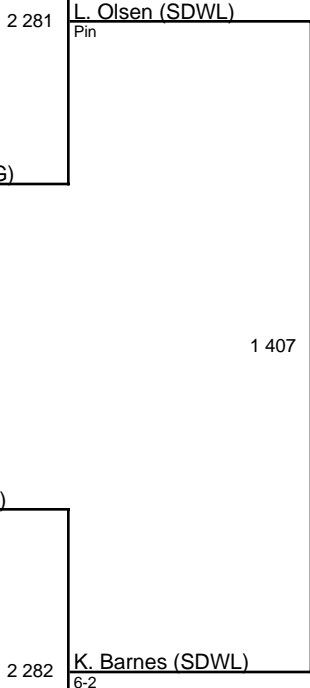

1. Leah Olsen (SDWL)
2. Kaylyn Barnes (SDWL)
3. Maria Torrero (MTBK)
4. Stephanie Carillo (LYND)
5. Aspen Carbajal (ARLG)
6. Esperanza torrero (MTBK)
7. Belinda Lomas (LYND)