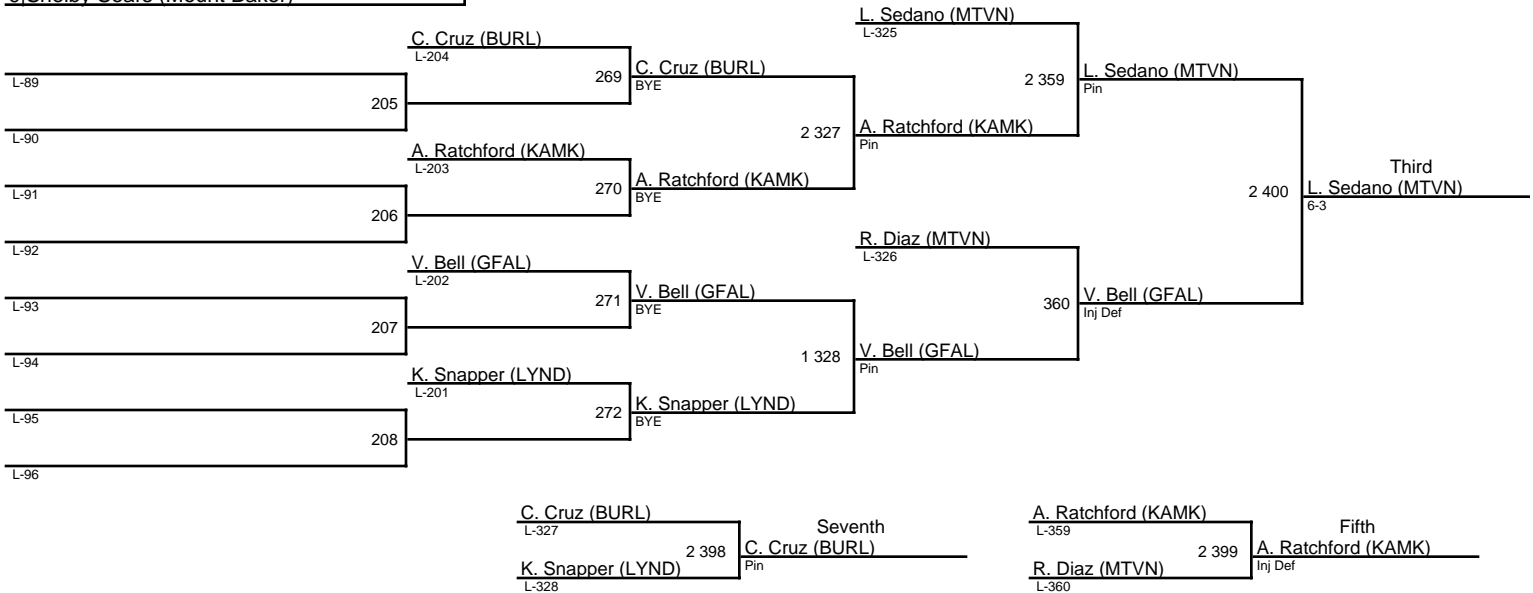

2016 District 1 Girls Sub-Regional / 170