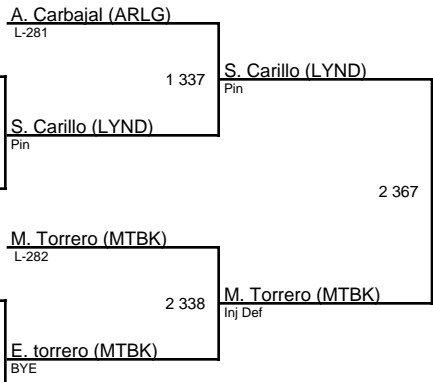

1. Leah Olsen (SDWL)
2. Kaylyn Barnes (SDWL)
3. Maria Torrero (MTBK)
4. Stephanie Carillo (LYND)
5. Aspen Carbajal (ARLG)
6. Esperanza torrero (MTBK)
7. Belinda Lomas (LYND)