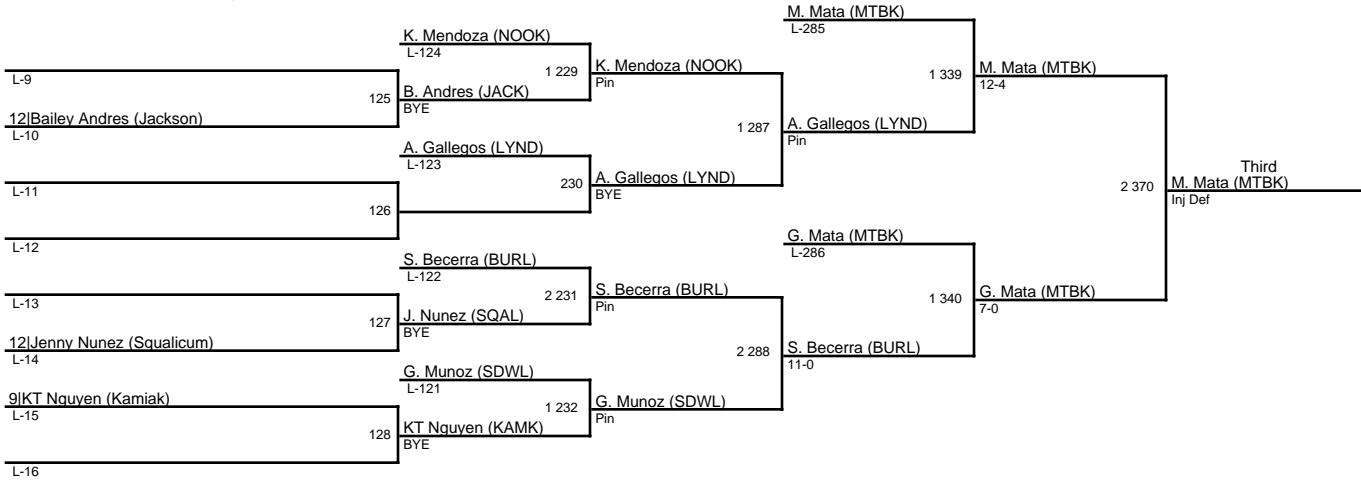

9|Maria Torrero (Mount Baker)

1. Leah Olsen (SDWL)
2. Kaylyn Barnes (SDWL)
3. Maria Torrero (MTBK)
4. Stephanie Carillo (LYND)
5. Aspen Carbajal (ARLG)
6. Esperanza torrero (MTBK)
7. Belinda Lomas (LYND)

2016 District 1 Girls Sub-Regional / 105

1. Robin Hernandez (ARLG)
2. Lexi Perry (LKWD)
3. Michelle Mata (MTBK)
4. Gabrielle Mata (MTBK)
5. Stephanie Becerra (BURL)
6. Aaliyah Gallegos (LYND)
7. Gina Munoz (SDWL)
8. Kim Mendoza (NOOK)