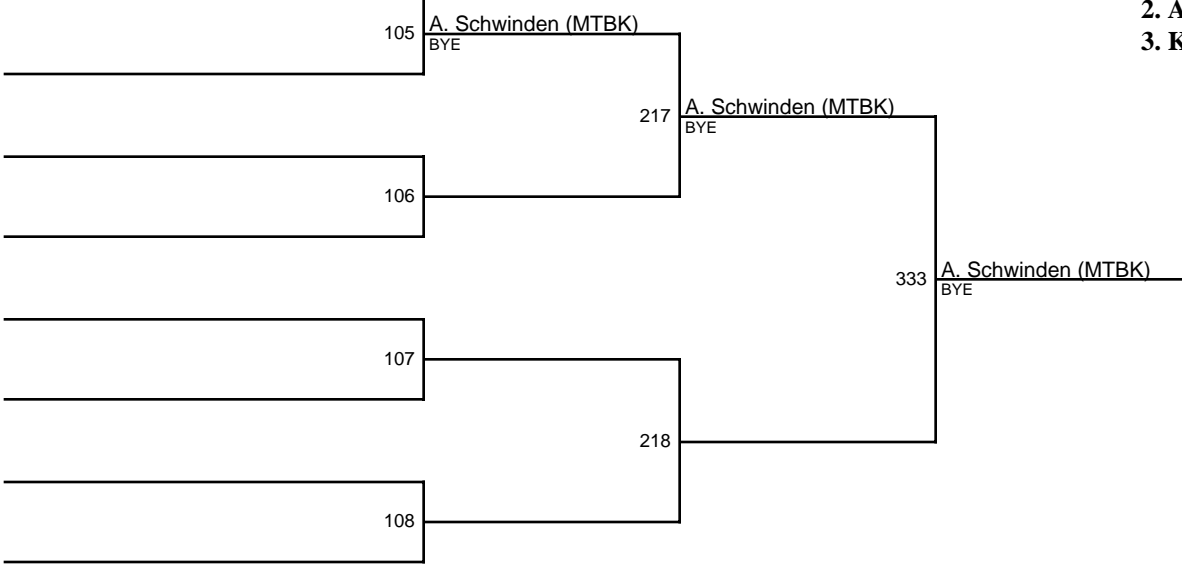

2016 District 1 Girls Sub-Regional / 170

2016 District 1 Girls Sub-Regional / 190

2016 District 1 Girls Sub-Regional / 235

- 1. Jailee Mercedes (STWD)
- 2. Akemi Schwinden (MTBK)
- 3. Kailey Gee (LYND)

12|Akemi Schwinden (Mount Baker)