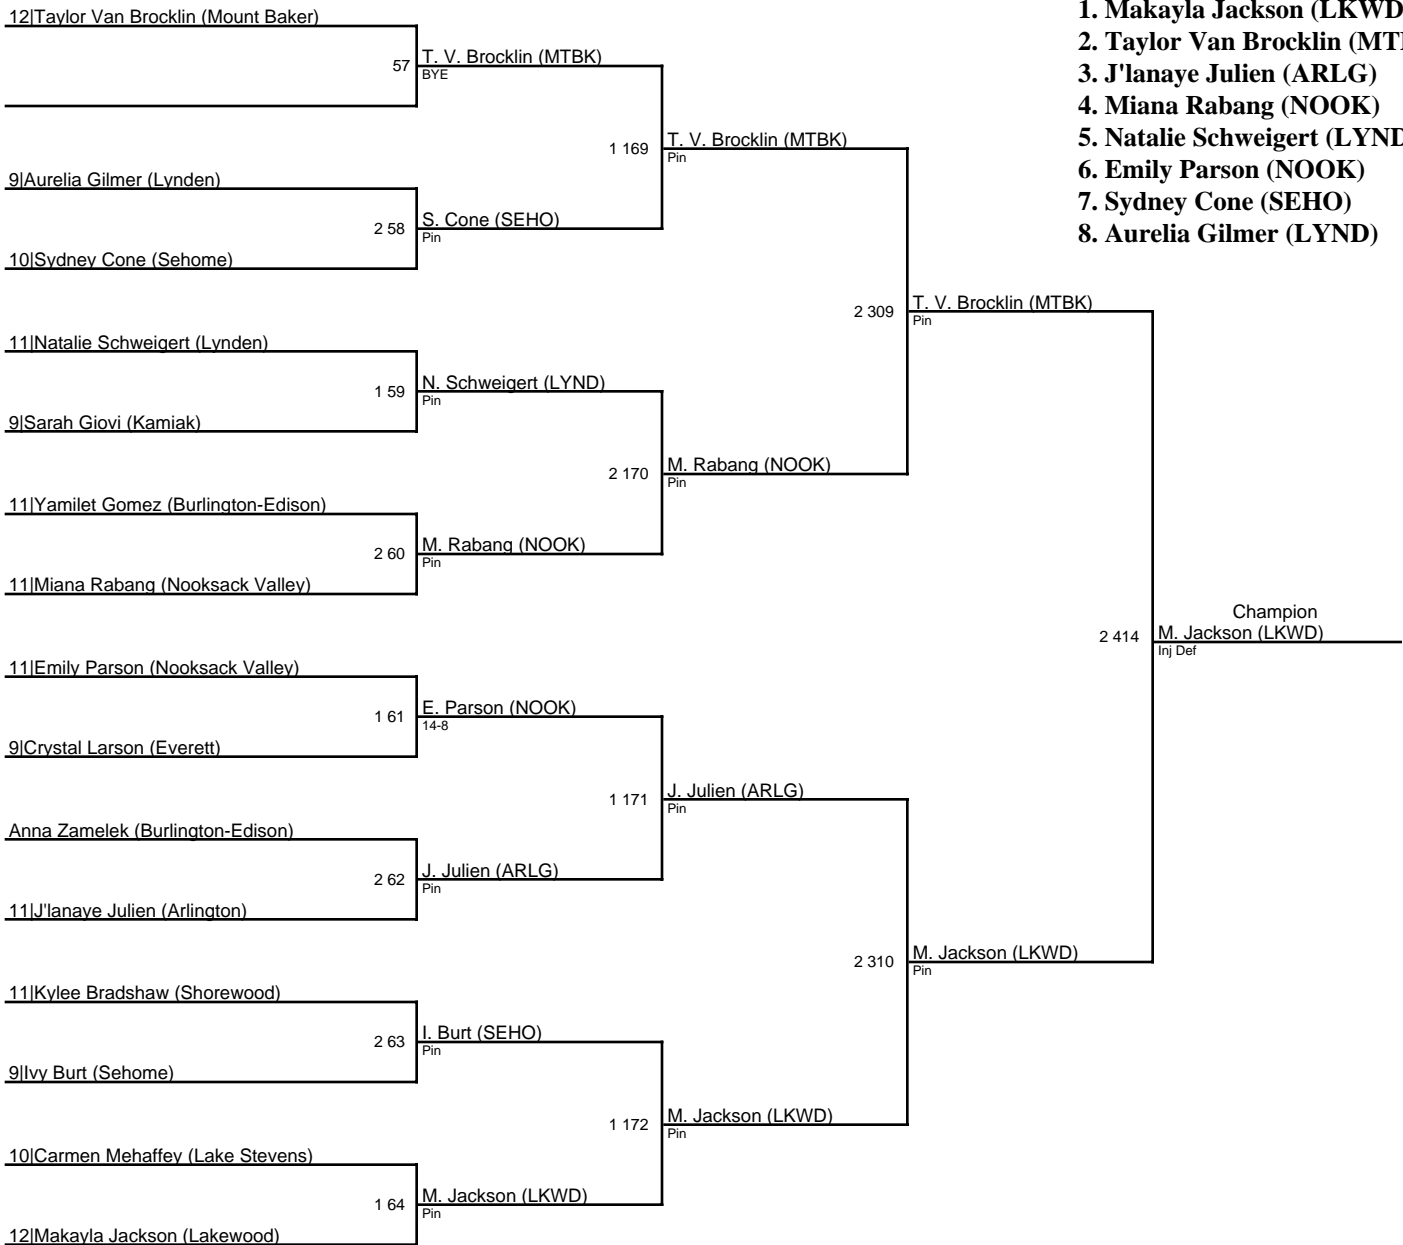

2016 District 1 Girls Sub-Regional / 135

1. Makayla Jackson (LKWD)
2. Taylor Van Brocklin (MTBK)
3. J'lanaye Julien (ARLG)
4. Miana Rabang (NOOK)
5. Natalie Schweigert (LYND)
6. Emily Parson (NOOK)
7. Sydney Cone (SEHO)
8. Aurelia Gilmer (LYND)