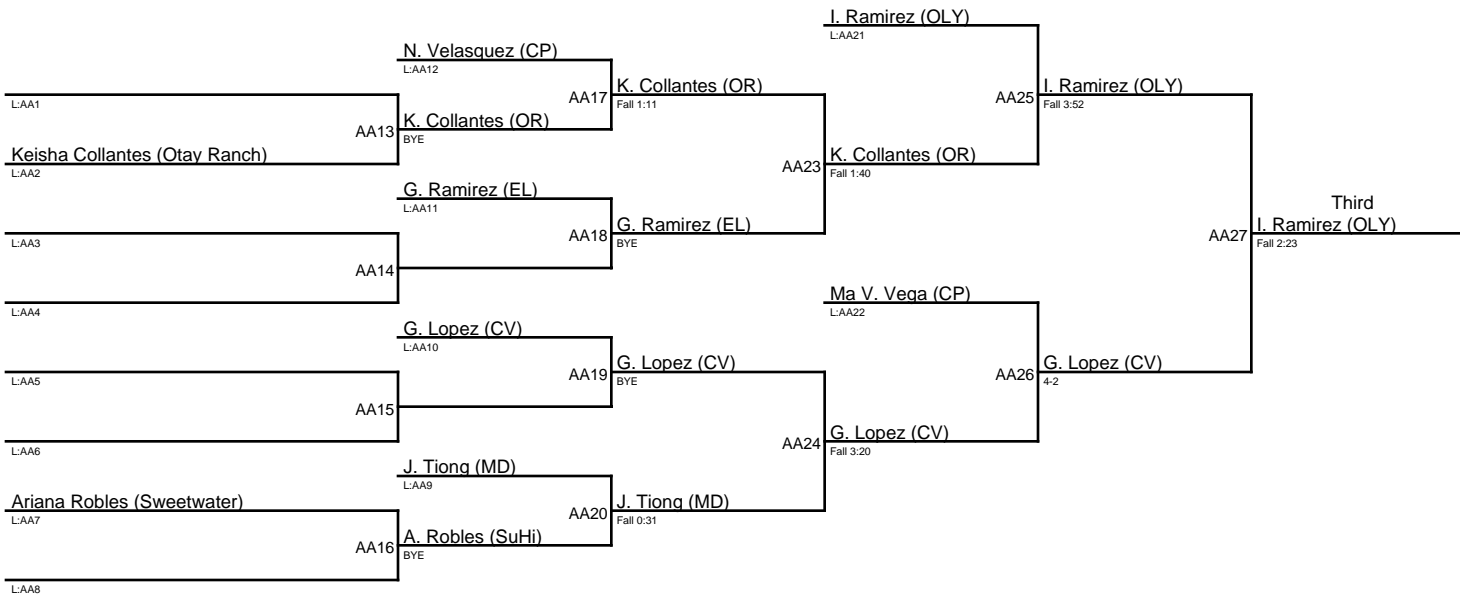

# Girls Metro Conference Tournament 1-27-23 / 103

# Girls Metro Conference Tournament 1-27-23 / 108

# Girls Metro Conference Tournament 1-27-23 / 113

**Girls Metro Conference Tournament 1-27-23 / 118**

- 1. Isabella Lamadrid (EL)**
- 2. Cheyenne Sandoval (OLY)**
- 3. Anaya Rhodes (CV)**
- 4. Noelle Ramos (OLY)**