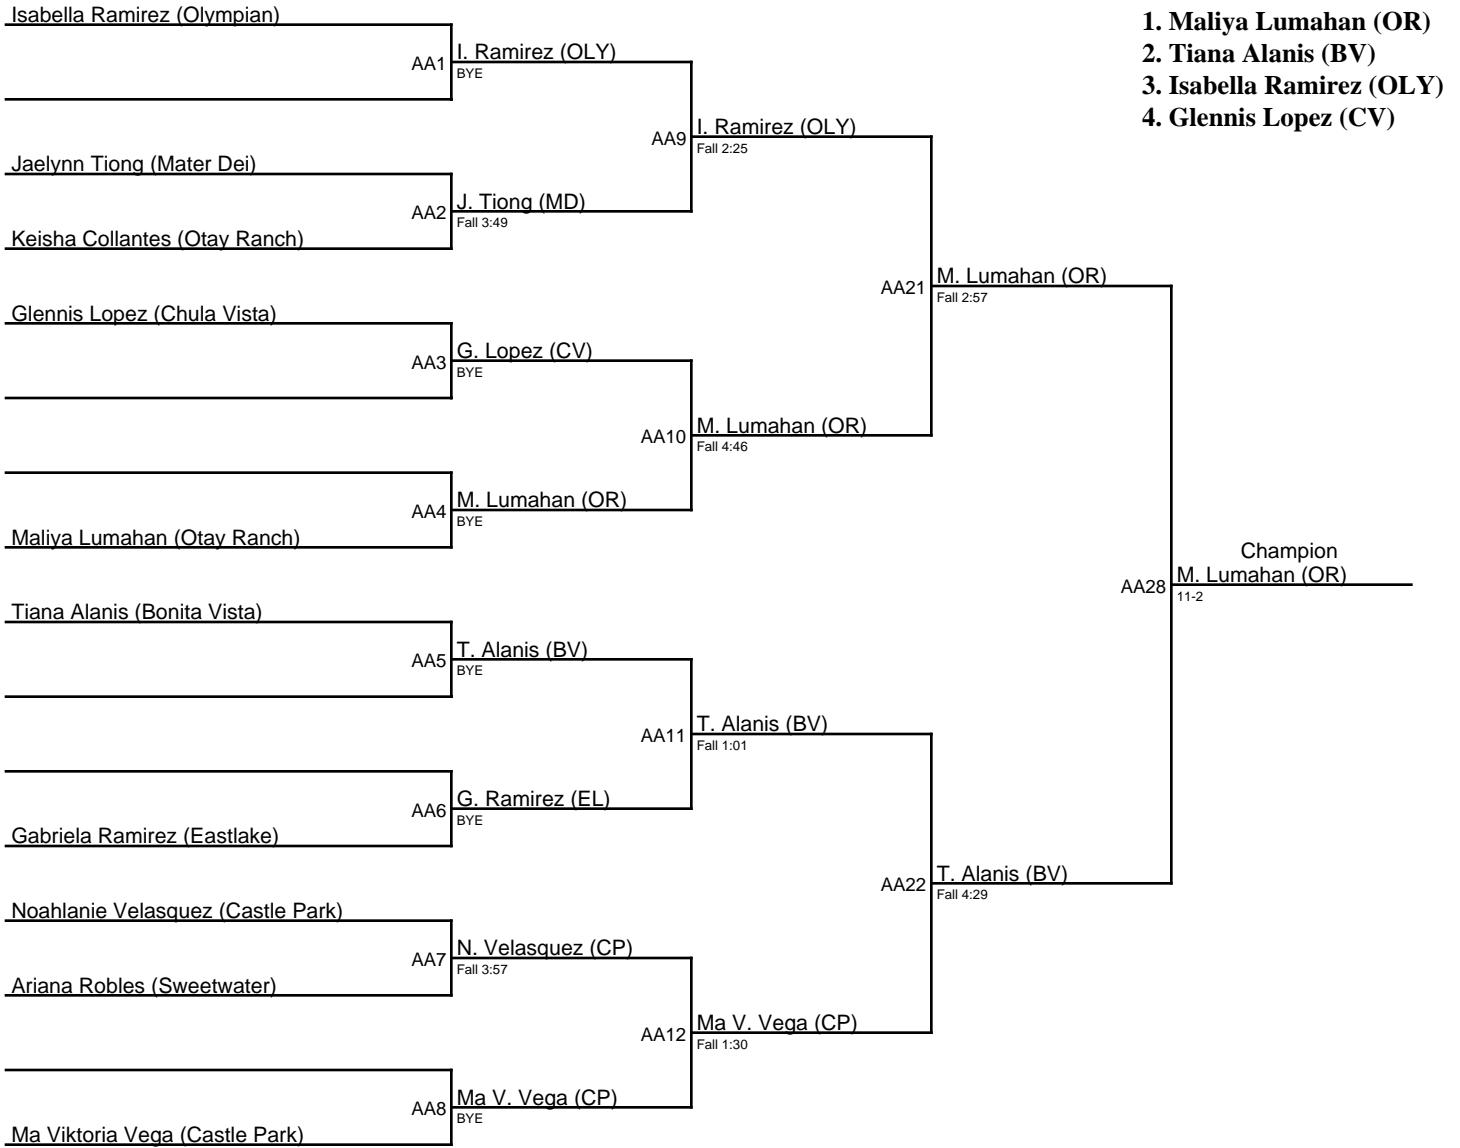

# Girls Metro Conference Tournament 1-27-23 / 103

# Girls Metro Conference Tournament 1-27-23 / 108

# Girls Metro Conference Tournament 1-27-23 / 113

**Girls Metro Conference Tournament 1-27-23 / 118**

- 1. Isabella Lamadrid (EL)**
- 2. Cheyenne Sandoval (OLY)**
- 3. Anaya Rhodes (CV)**
- 4. Noelle Ramos (OLY)**