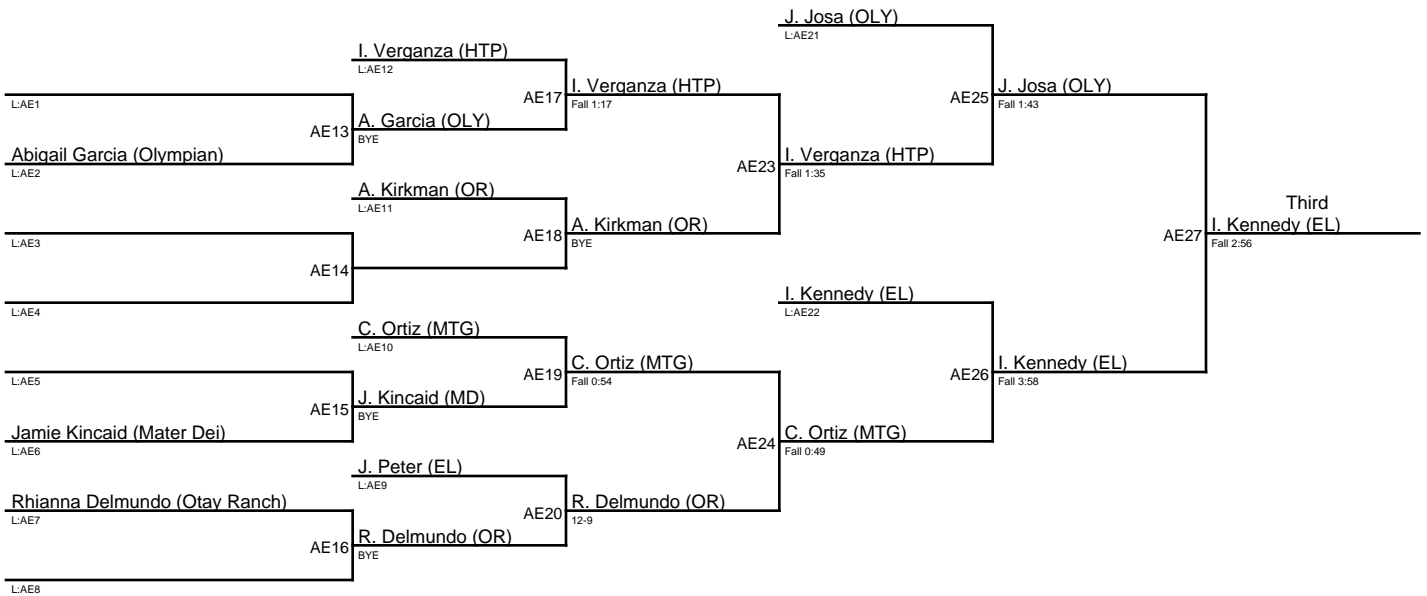

# Girls Metro Conference Tournament 1-27-23 / 108

# Girls Metro Conference Tournament 1-27-23 / 113

**Girls Metro Conference Tournament 1-27-23 / 118**

- 1. Isabella Lamadrid (EL)**
- 2. Cheyenne Sandoval (OLY)**
- 3. Anaya Rhodes (CV)**
- 4. Noelle Ramos (OLY)**

# Girls Metro Conference Tournament 1-27-23 / 123

# Girls Metro Conference Tournament 1-27-23 / 128