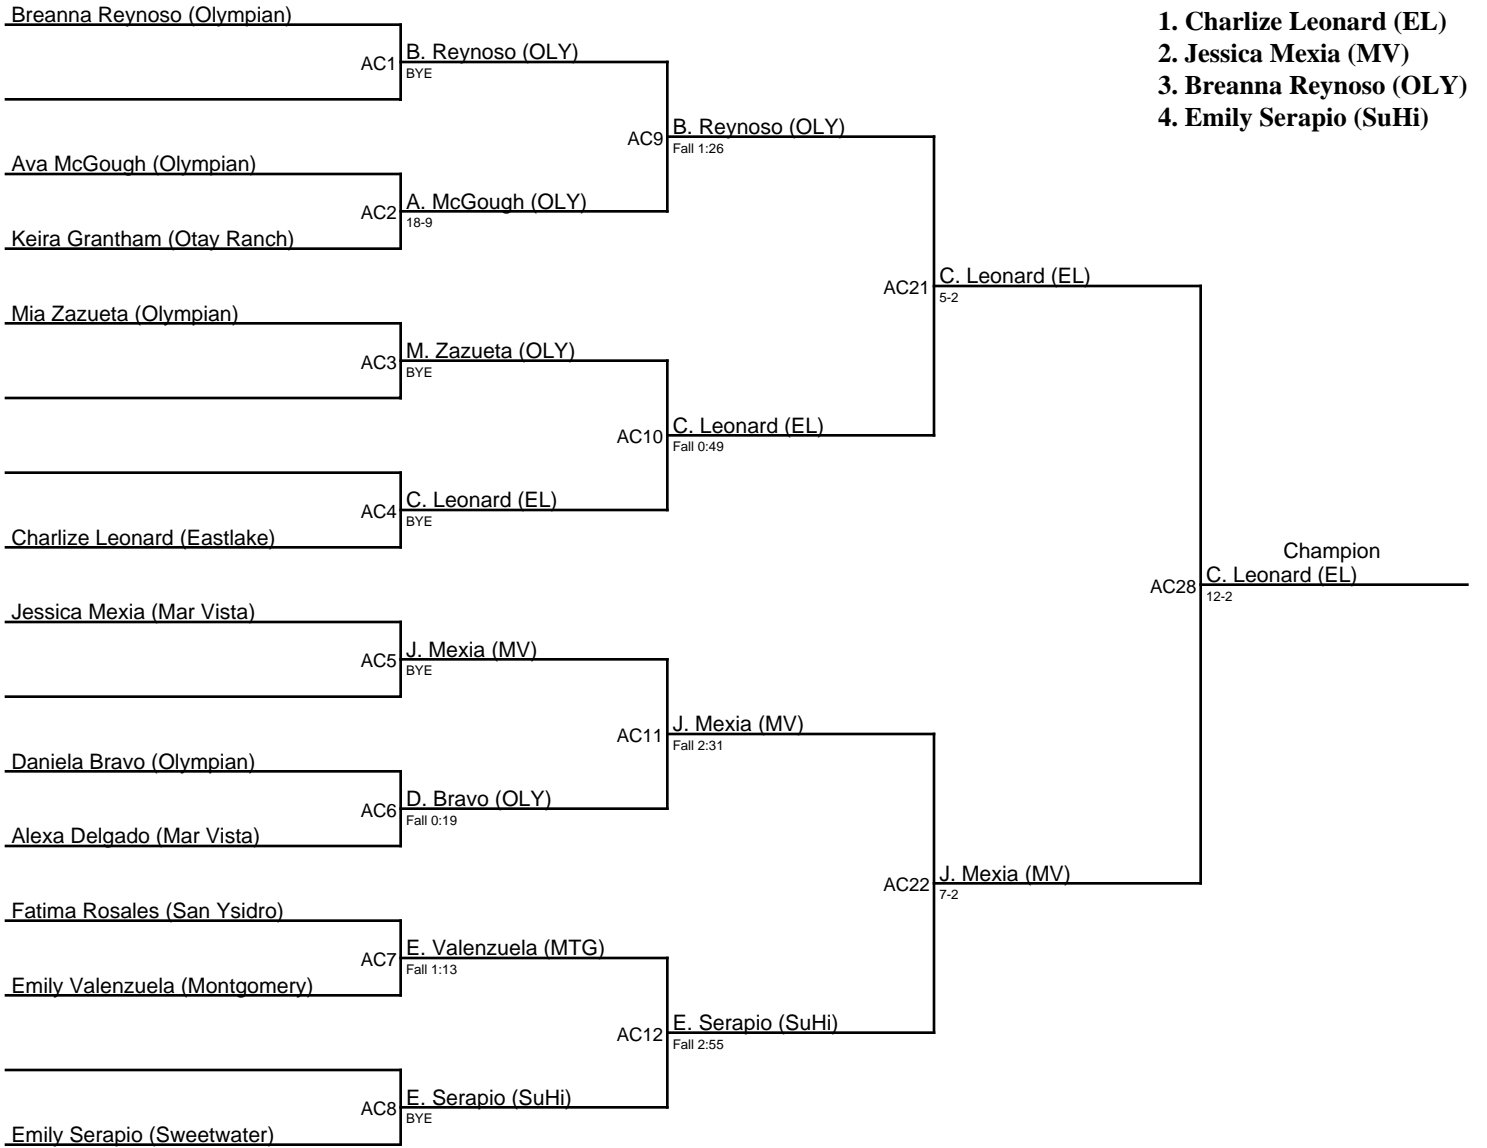

# Girls Metro Conference Tournament 1-27-23 / 103

# Girls Metro Conference Tournament 1-27-23 / 108

# Girls Metro Conference Tournament 1-27-23 / 113

**Girls Metro Conference Tournament 1-27-23 / 118**

- 1. Isabella Lamadrid (EL)**
- 2. Cheyenne Sandoval (OLY)**
- 3. Anaya Rhodes (CV)**
- 4. Noelle Ramos (OLY)**