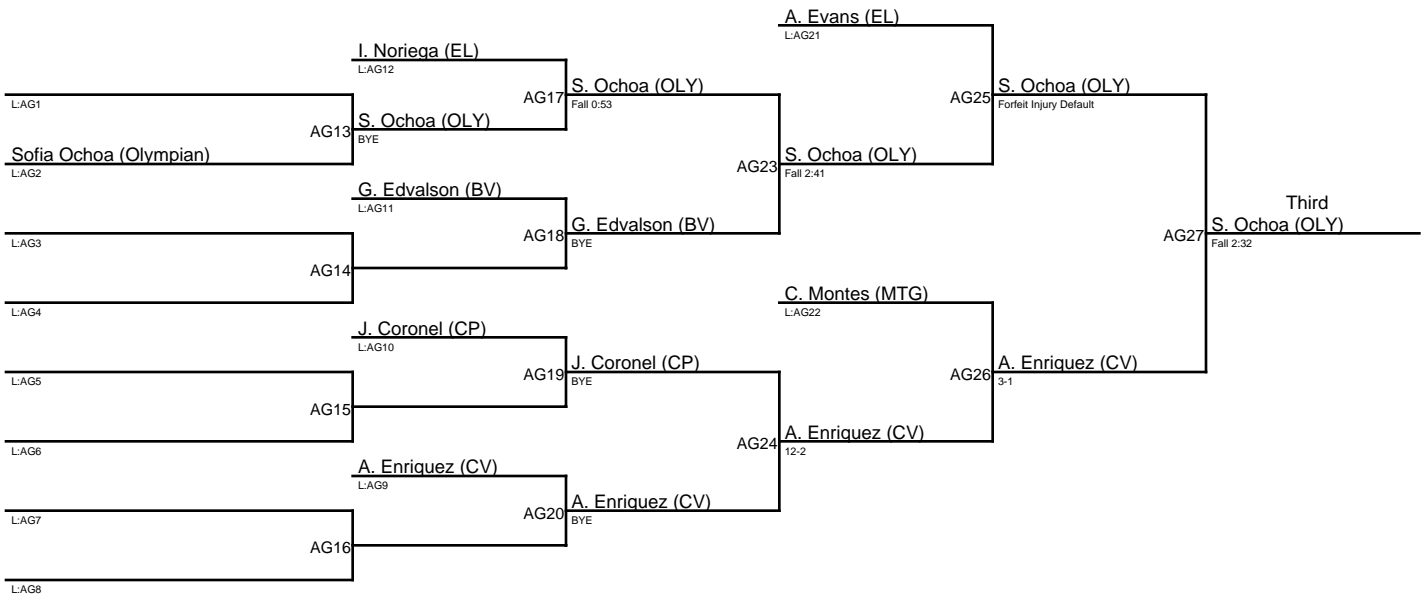

# Girls Metro Conference Tournament 1-27-23 / 113

**Girls Metro Conference Tournament 1-27-23 / 118**

- 1. Isabella Lamadrid (EL)**
- 2. Cheyenne Sandoval (OLY)**
- 3. Anaya Rhodes (CV)**
- 4. Noelle Ramos (OLY)**

# Girls Metro Conference Tournament 1-27-23 / 123

# Girls Metro Conference Tournament 1-27-23 / 128

# Girls Metro Conference Tournament 1-27-23 / 133

1. Makenna Harbin (OLY)
2. Alyssa Mechling (MD)
3. Sofia Ochoa (OLY)
4. Ariana Enriquez (CV)

**Girls Metro Conference Tournament 1-27-23 / 139**

**Girls Metro Conference Tournament 1-27-23 / 145**