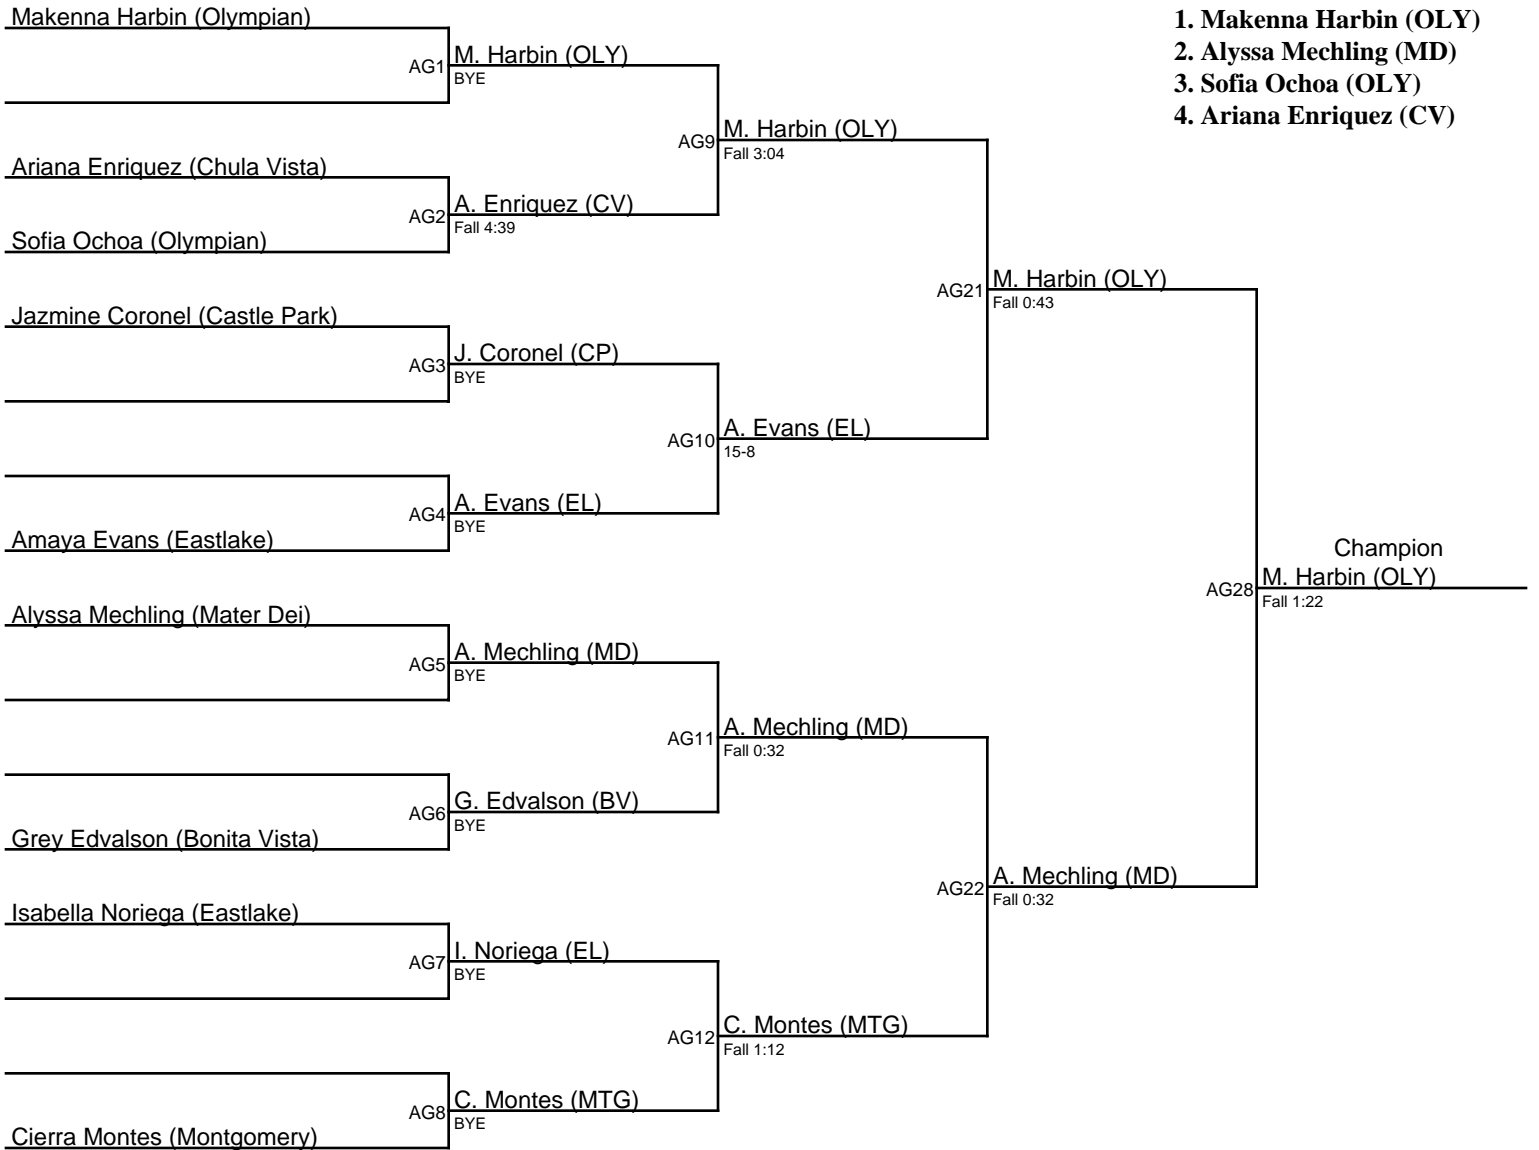

# Girls Metro Conference Tournament 1-27-23 / 113

**Girls Metro Conference Tournament 1-27-23 / 118**

- 1. Isabella Lamadrid (EL)**
- 2. Cheyenne Sandoval (OLY)**
- 3. Anaya Rhodes (CV)**
- 4. Noelle Ramos (OLY)**

# Girls Metro Conference Tournament 1-27-23 / 123

# Girls Metro Conference Tournament 1-27-23 / 128

# Girls Metro Conference Tournament 1-27-23 / 133

1. Makenna Harbin (OLY)
2. Alyssa Mechling (MD)
3. Sofia Ochoa (OLY)
4. Ariana Enriquez (CV)

**Girls Metro Conference Tournament 1-27-23 / 139**

**Girls Metro Conference Tournament 1-27-23 / 145**