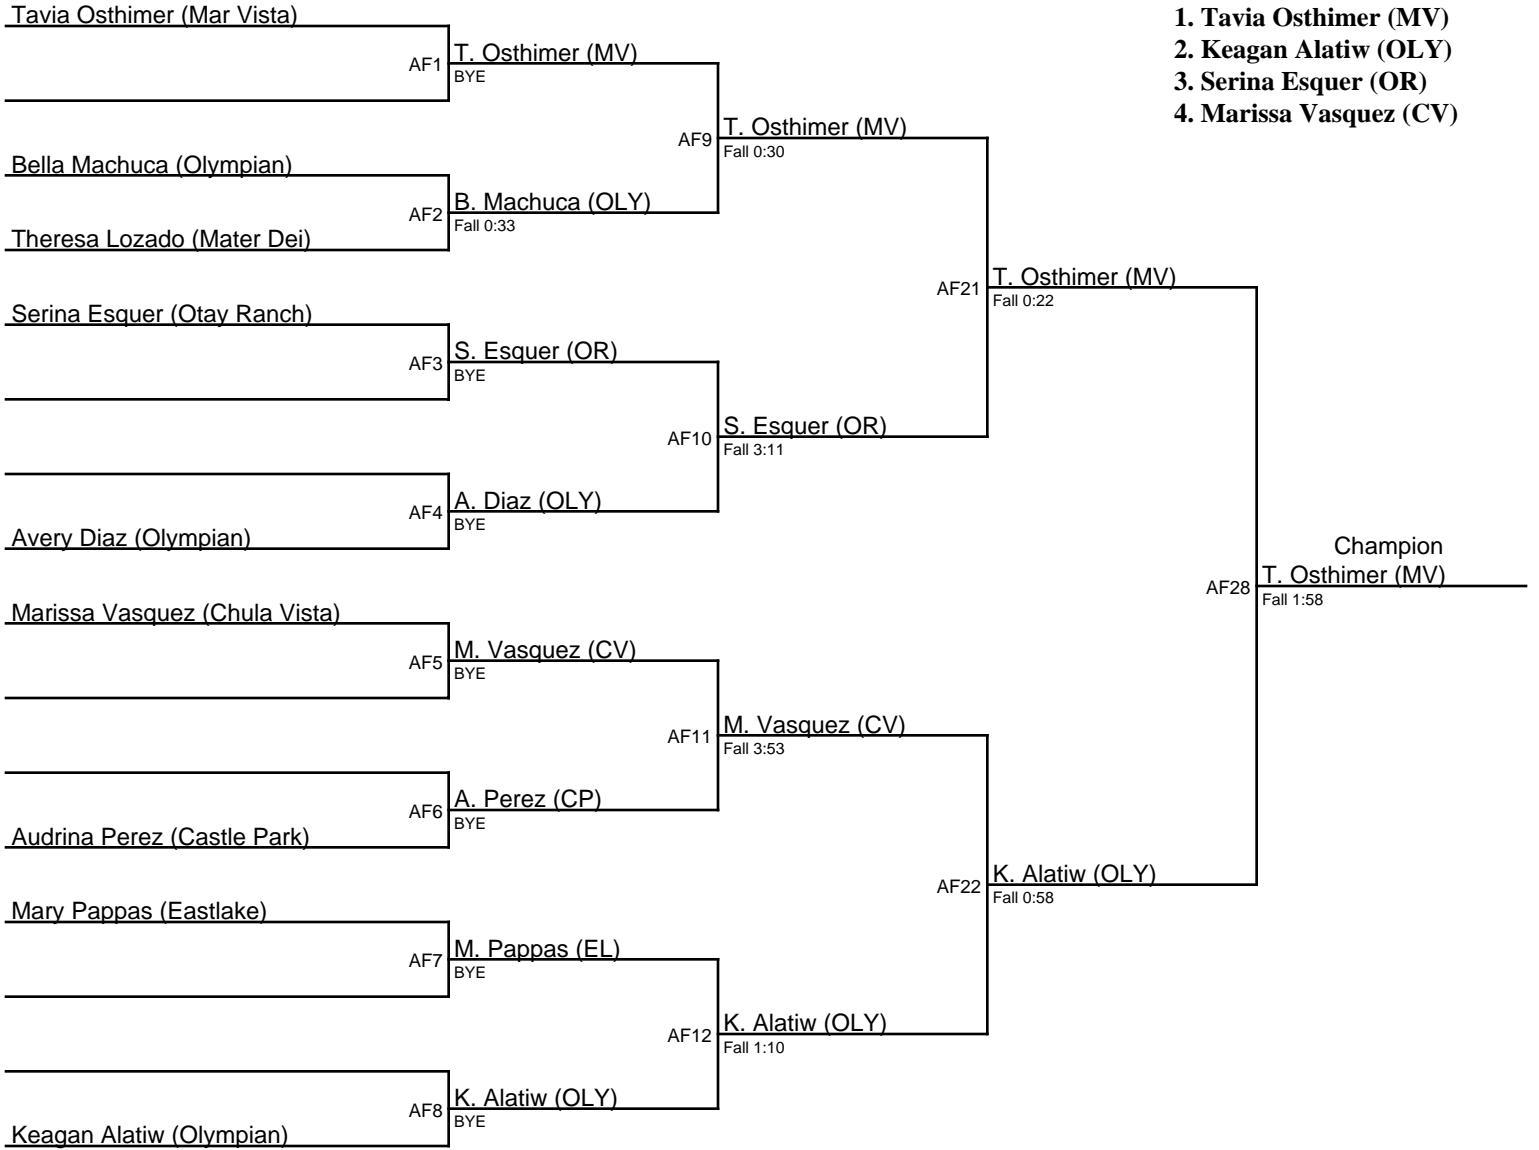

Girls Metro Conference Tournament 1-27-23 / 128