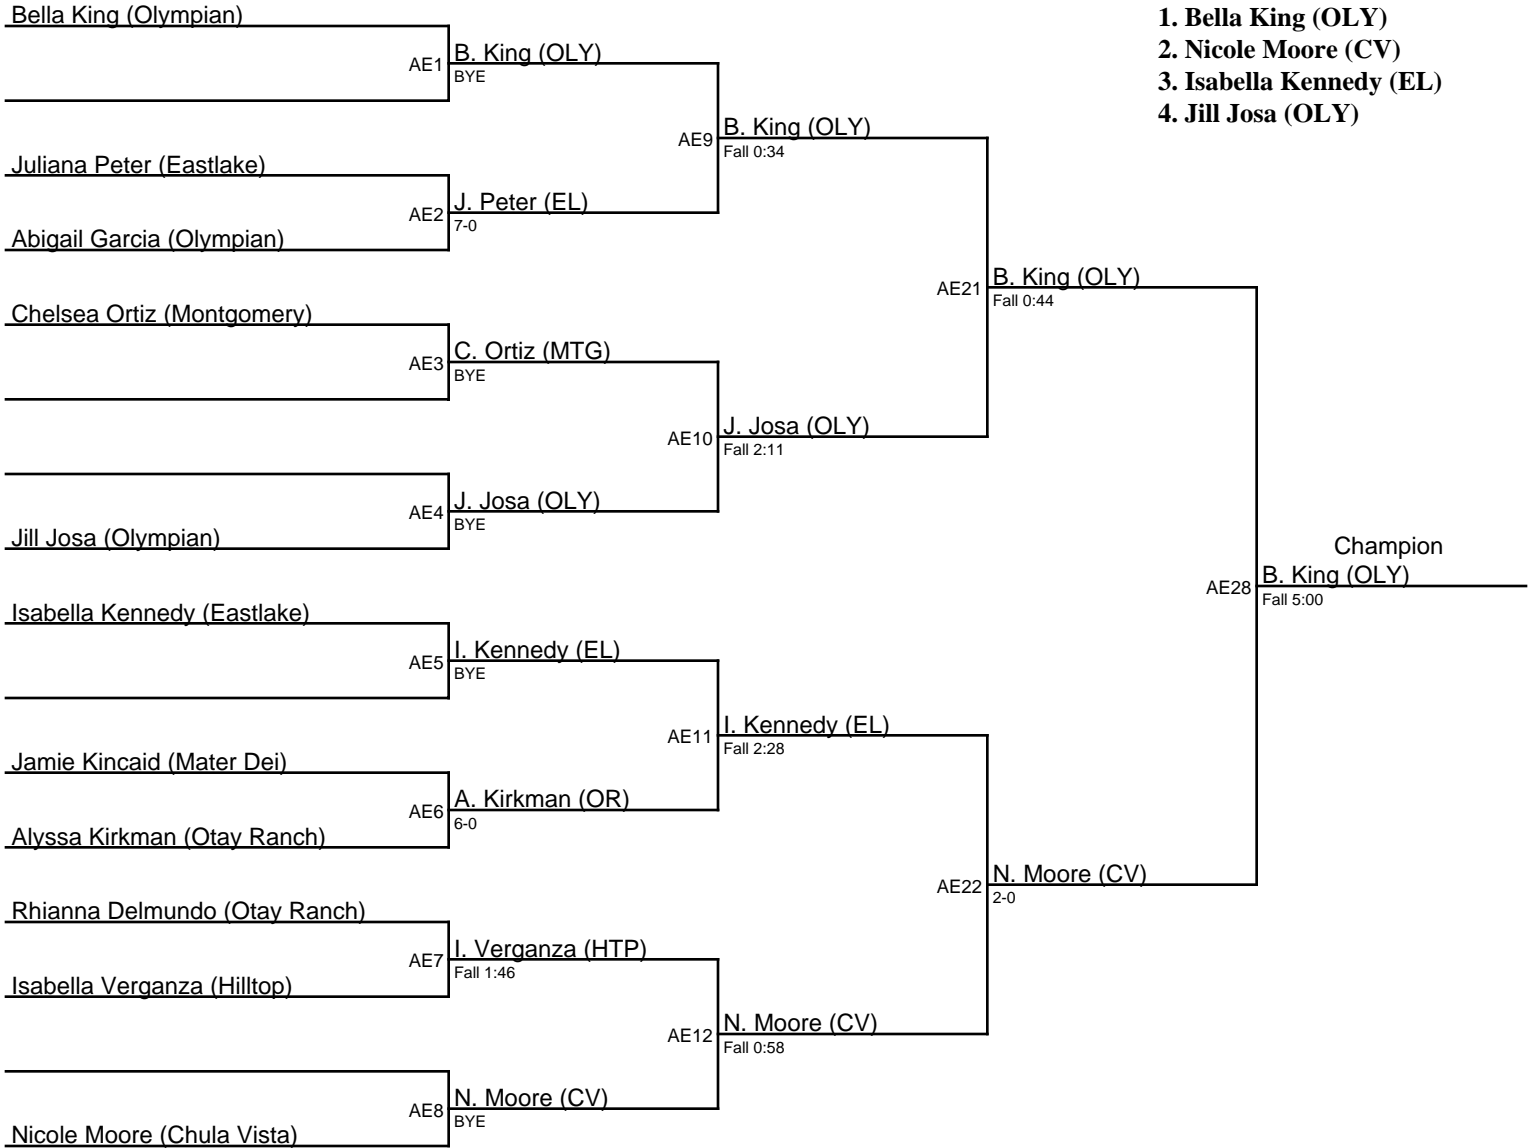

# Girls Metro Conference Tournament 1-27-23 / 108

# Girls Metro Conference Tournament 1-27-23 / 113

**Girls Metro Conference Tournament 1-27-23 / 118**

- 1. Isabella Lamadrid (EL)**
- 2. Cheyenne Sandoval (OLY)**
- 3. Anaya Rhodes (CV)**
- 4. Noelle Ramos (OLY)**

# Girls Metro Conference Tournament 1-27-23 / 123