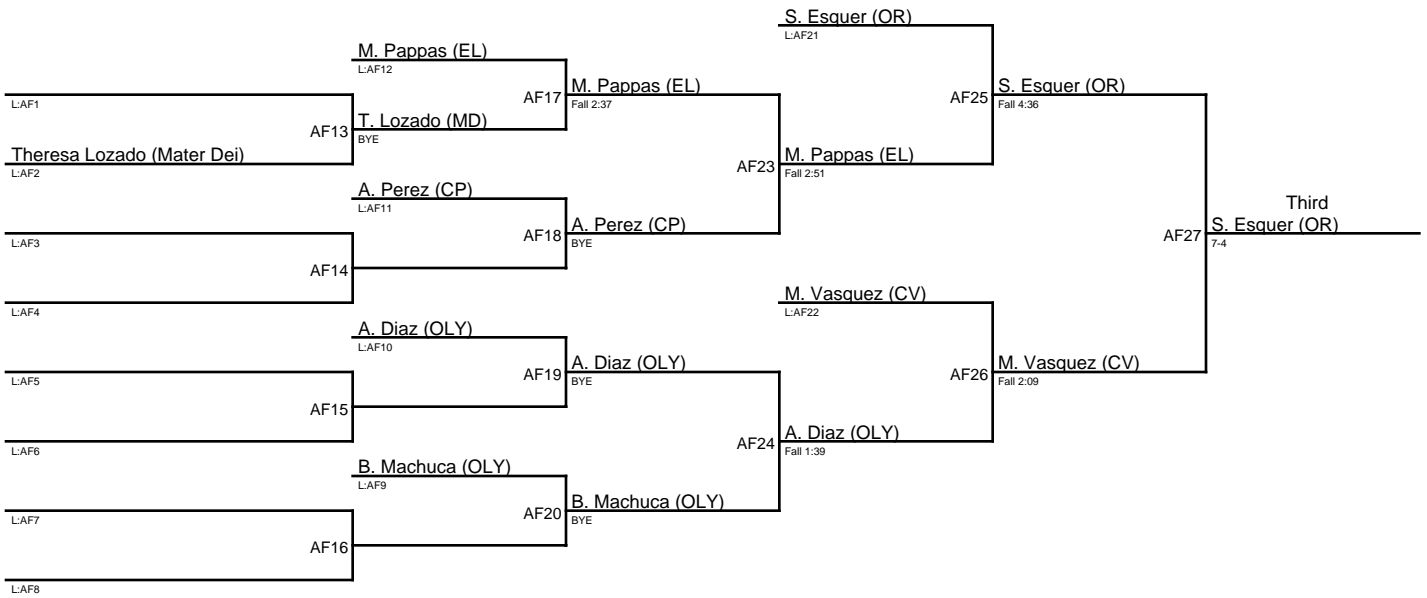

# Girls Metro Conference Tournament 1-27-23 / 108

# Girls Metro Conference Tournament 1-27-23 / 113

**Girls Metro Conference Tournament 1-27-23 / 118**

- 1. Isabella Lamadrid (EL)**
- 2. Cheyenne Sandoval (OLY)**
- 3. Anaya Rhodes (CV)**
- 4. Noelle Ramos (OLY)**

# Girls Metro Conference Tournament 1-27-23 / 123

# Girls Metro Conference Tournament 1-27-23 / 128