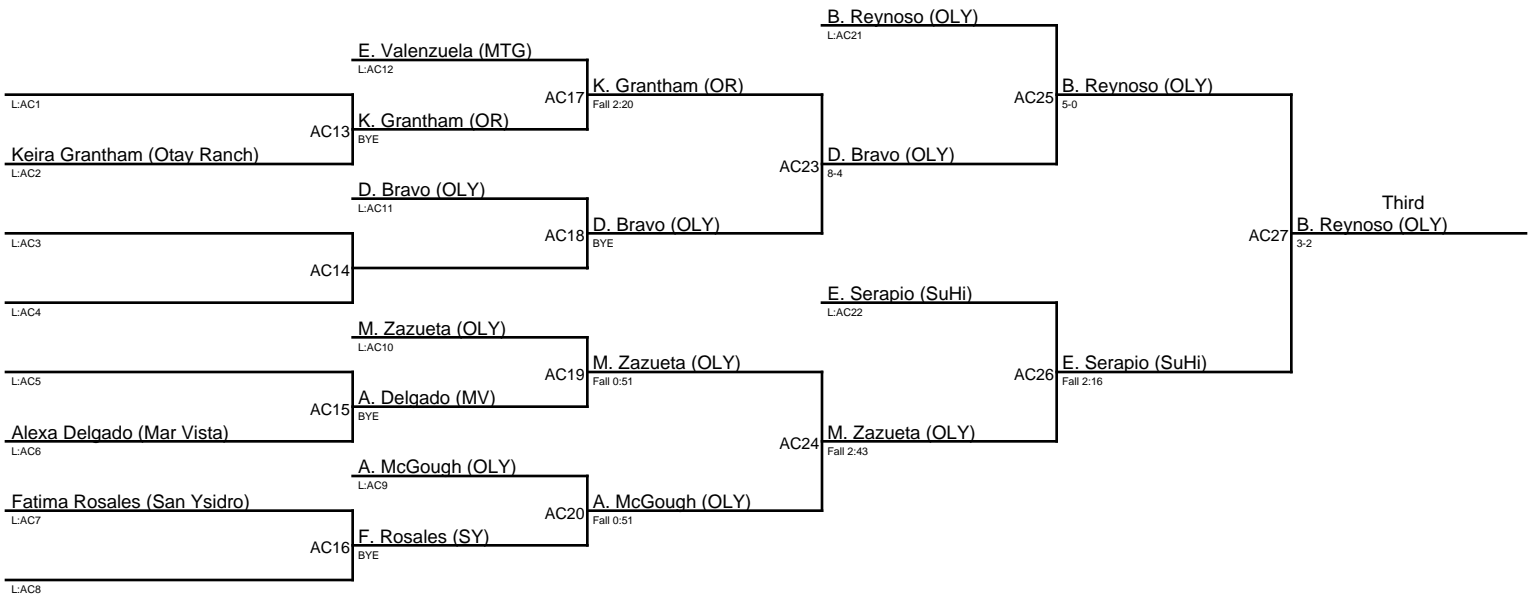

# Girls Metro Conference Tournament 1-27-23 / 103

# Girls Metro Conference Tournament 1-27-23 / 108

# Girls Metro Conference Tournament 1-27-23 / 113

**Girls Metro Conference Tournament 1-27-23 / 118**

- 1. Isabella Lamadrid (EL)**
- 2. Cheyenne Sandoval (OLY)**
- 3. Anaya Rhodes (CV)**
- 4. Noelle Ramos (OLY)**