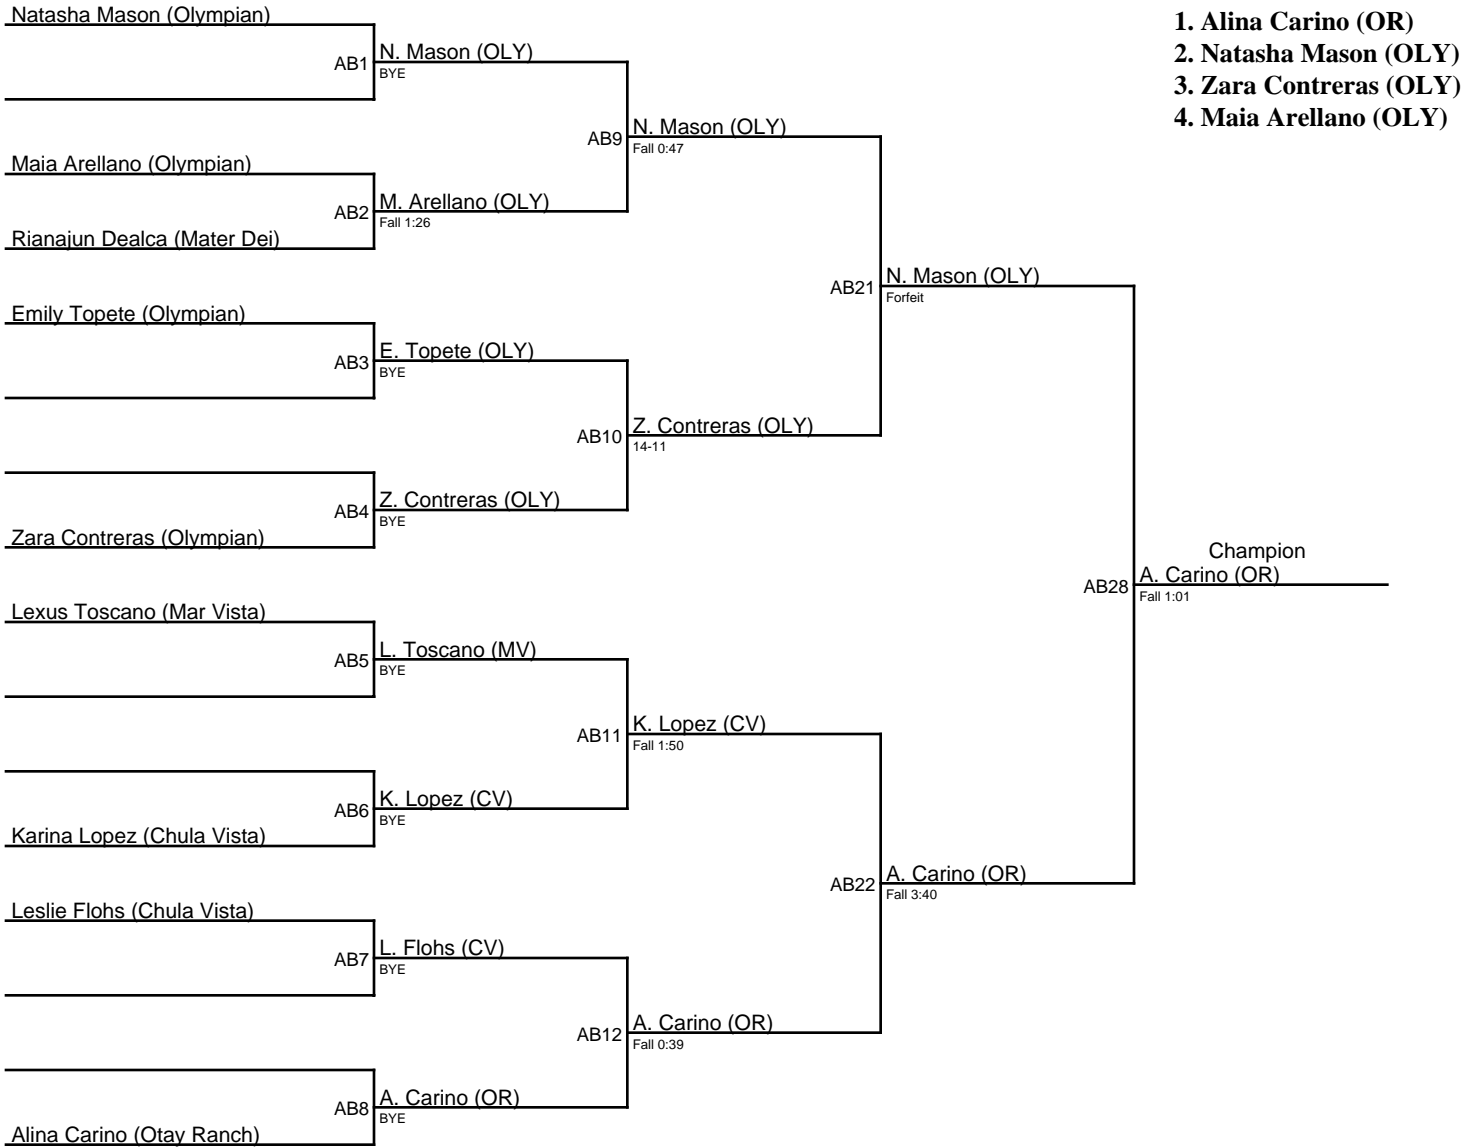

# Girls Metro Conference Tournament 1-27-23 / 103

# Girls Metro Conference Tournament 1-27-23 / 108

# Girls Metro Conference Tournament 1-27-23 / 113

**Girls Metro Conference Tournament 1-27-23 / 118**

- 1. Isabella Lamadrid (EL)**
- 2. Cheyenne Sandoval (OLY)**
- 3. Anaya Rhodes (CV)**
- 4. Noelle Ramos (OLY)**