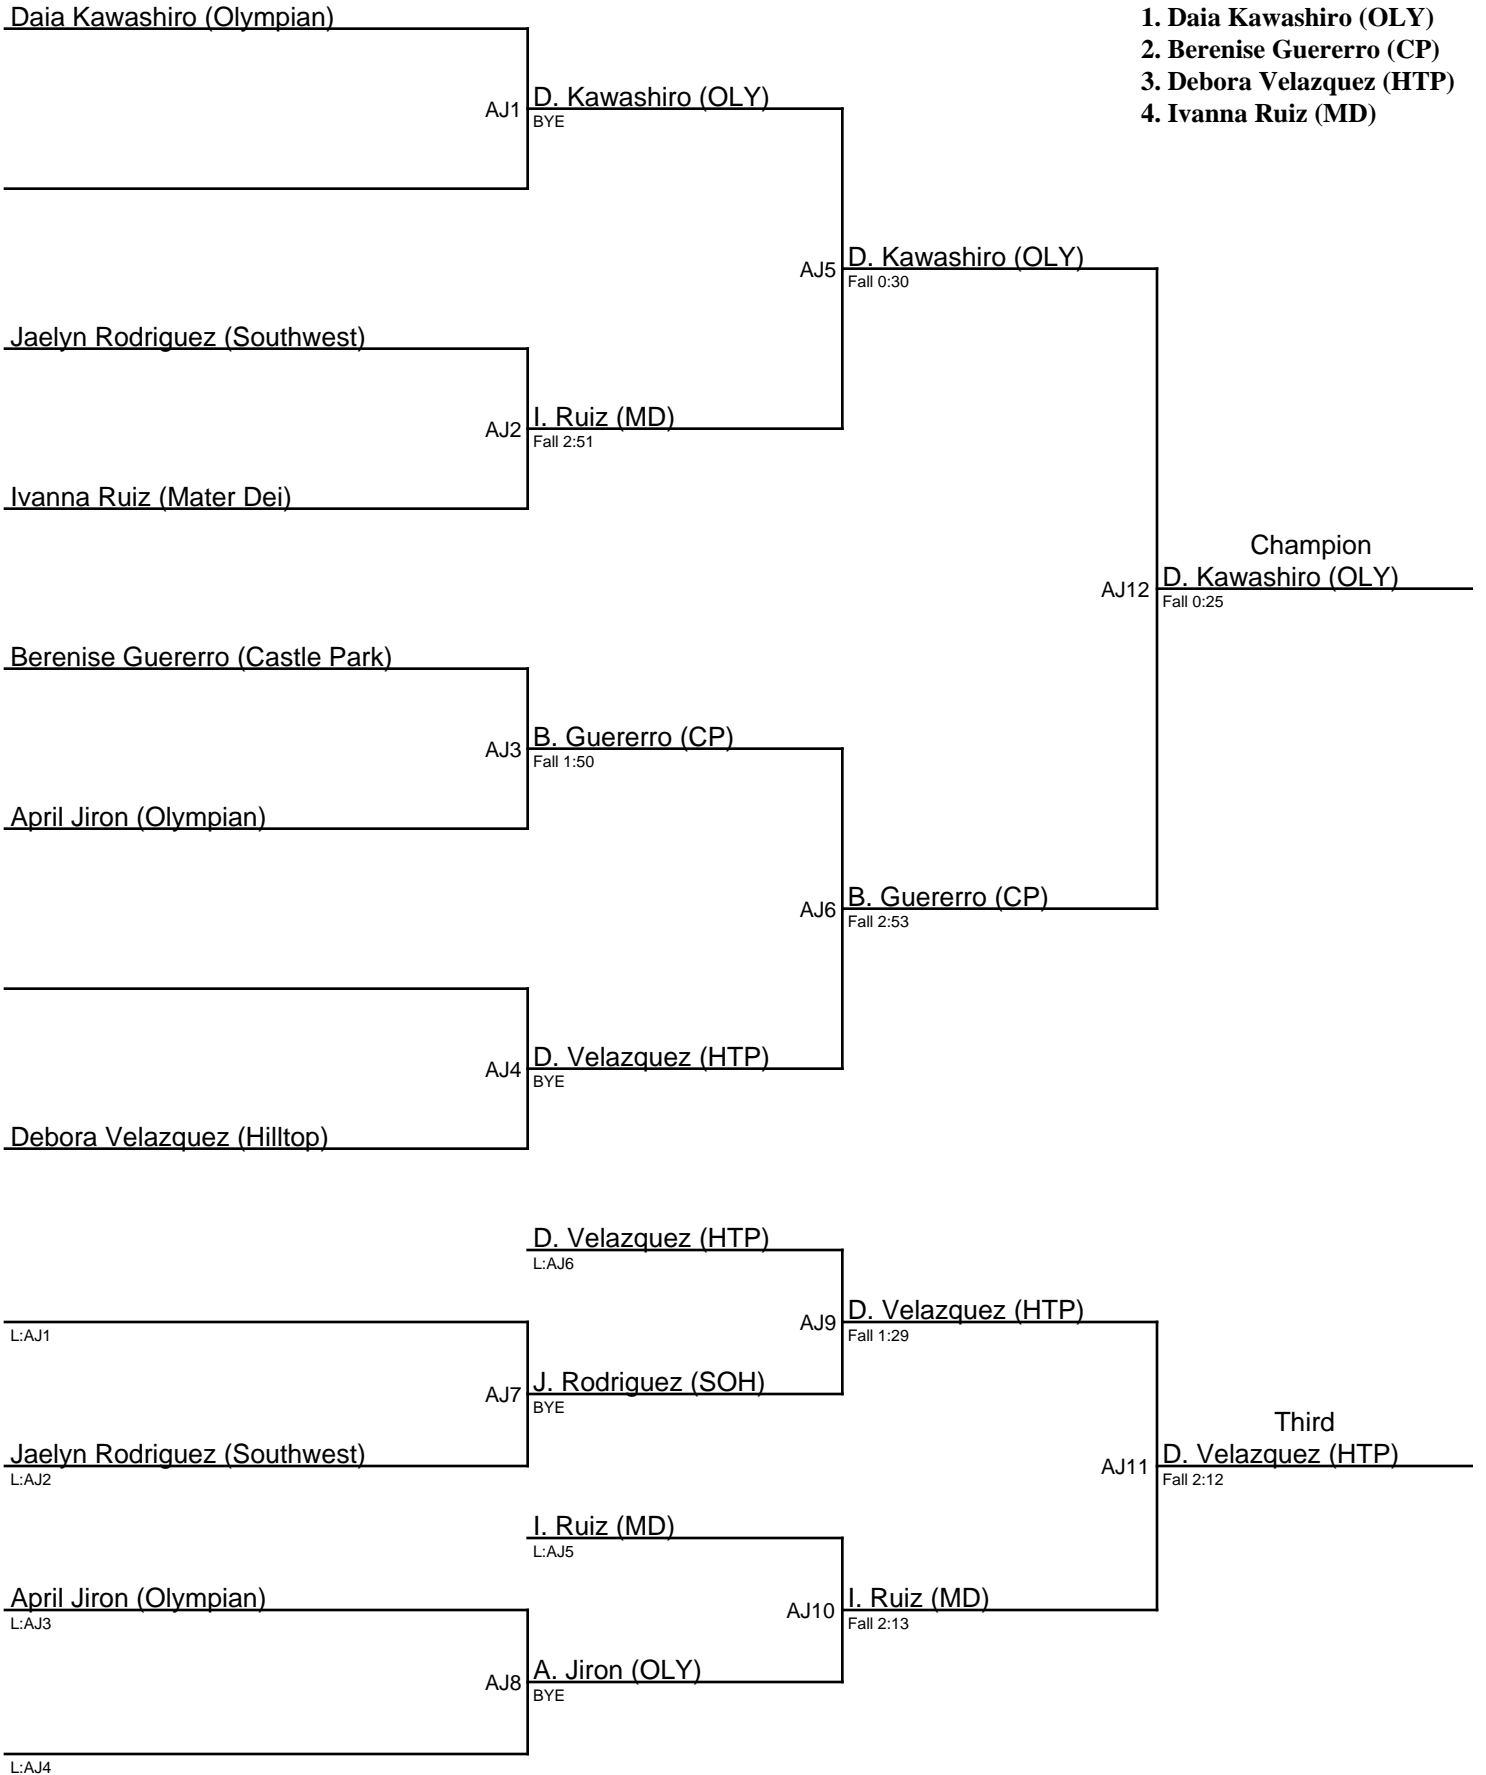

Girls Metro Conference Tournament 1-27-23 / 152

1. Daia Kawashiro (OLY)
2. Berenise Guererro (CP)
3. Debora Velazquez (HTP)
4. Ivanna Ruiz (MD)