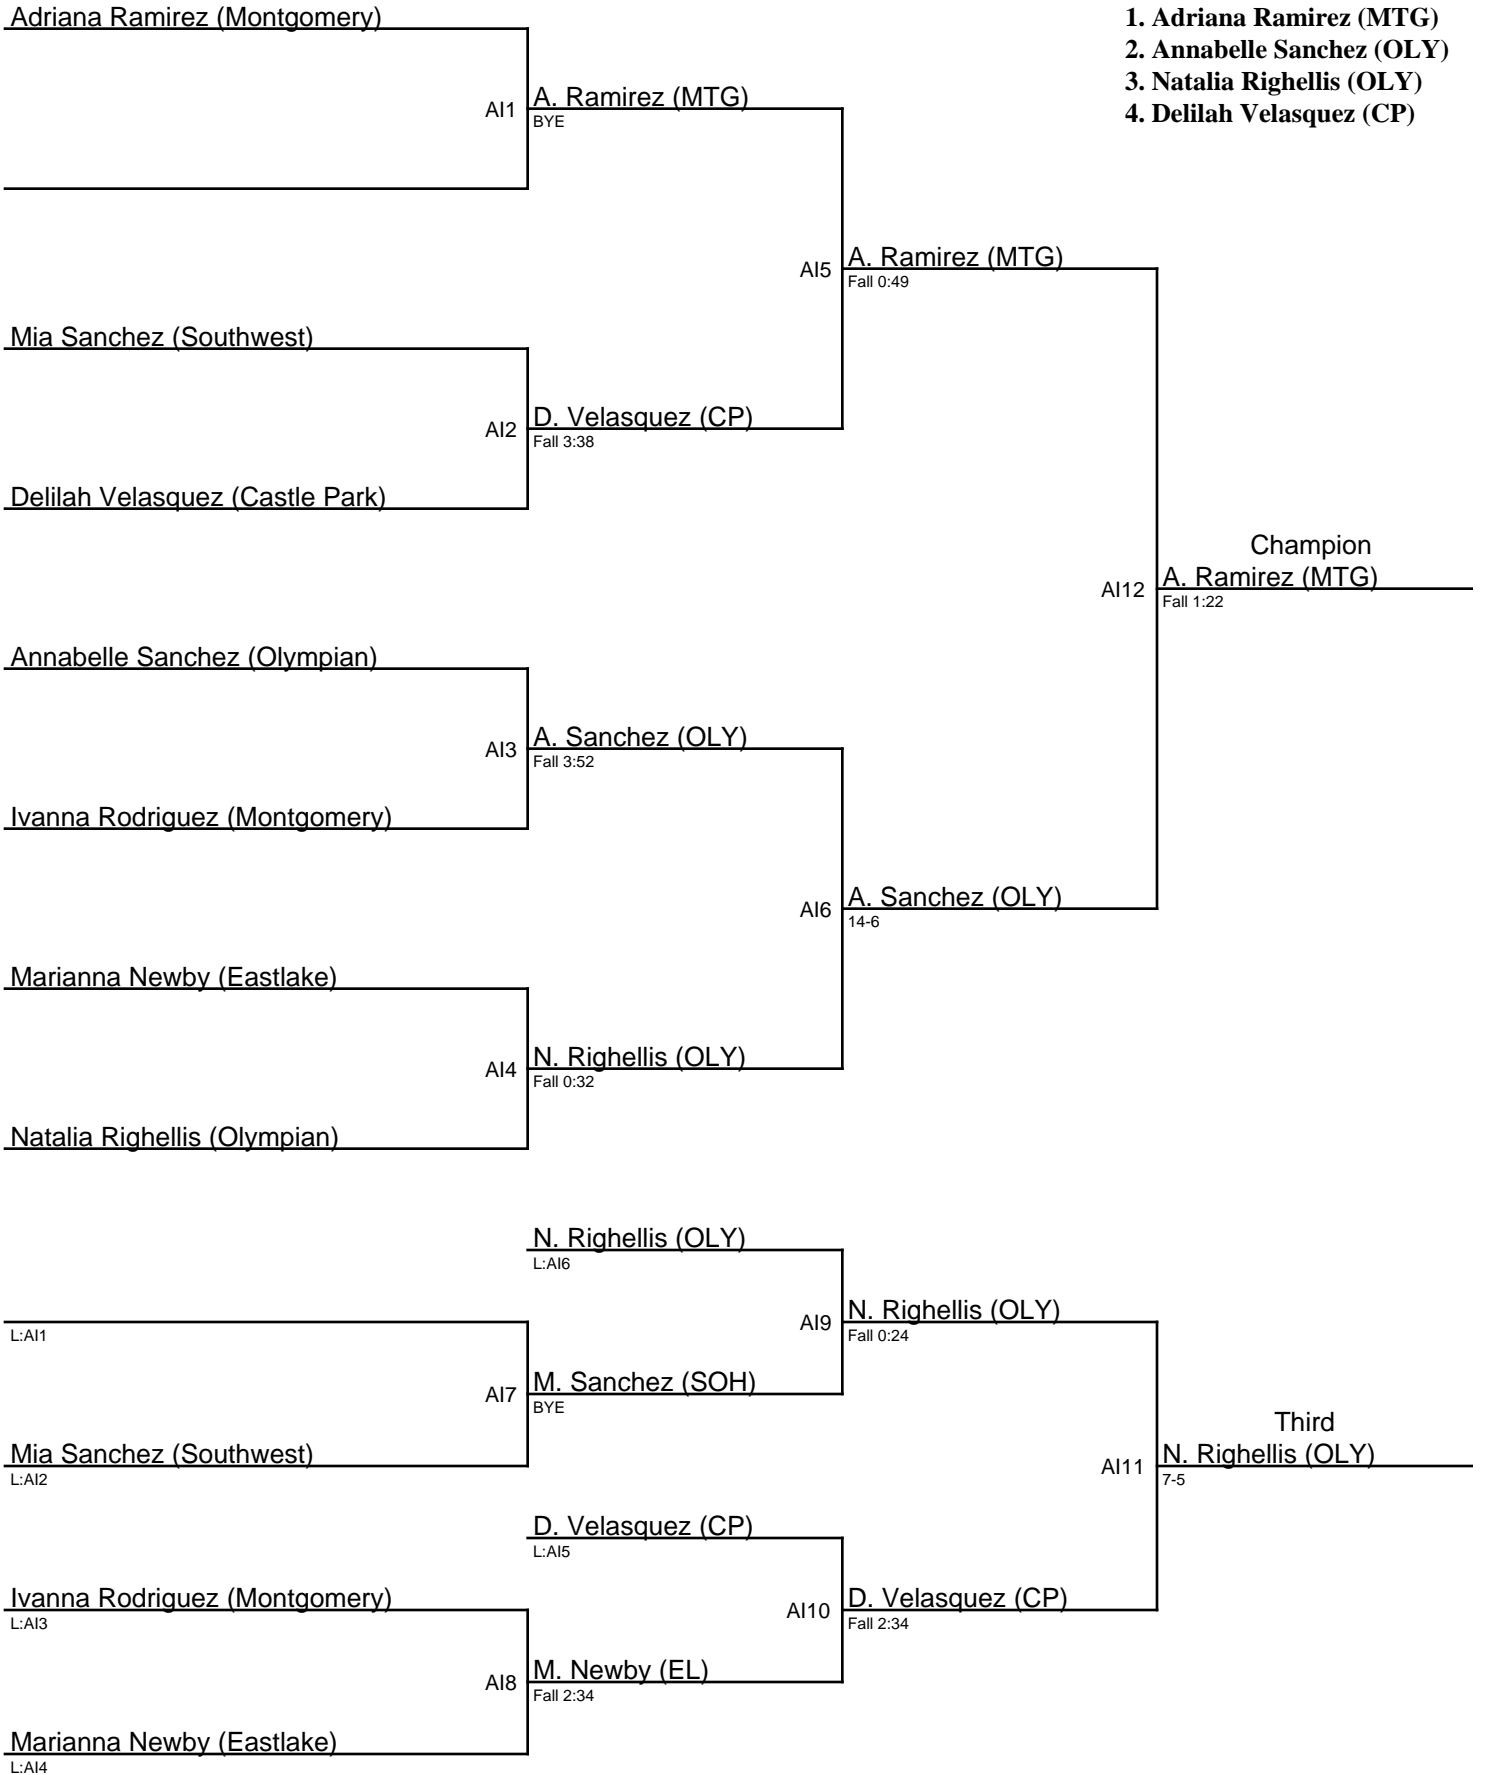

Girls Metro Conference Tournament 1-27-23 / 145

- **1. Adriana Ramirez (MTG)**
- **2. Annabelle Sanchez (OLY)**
- **3. Natalia Righellis (OLY)**
- **4. Delilah Velasquez (CP)**