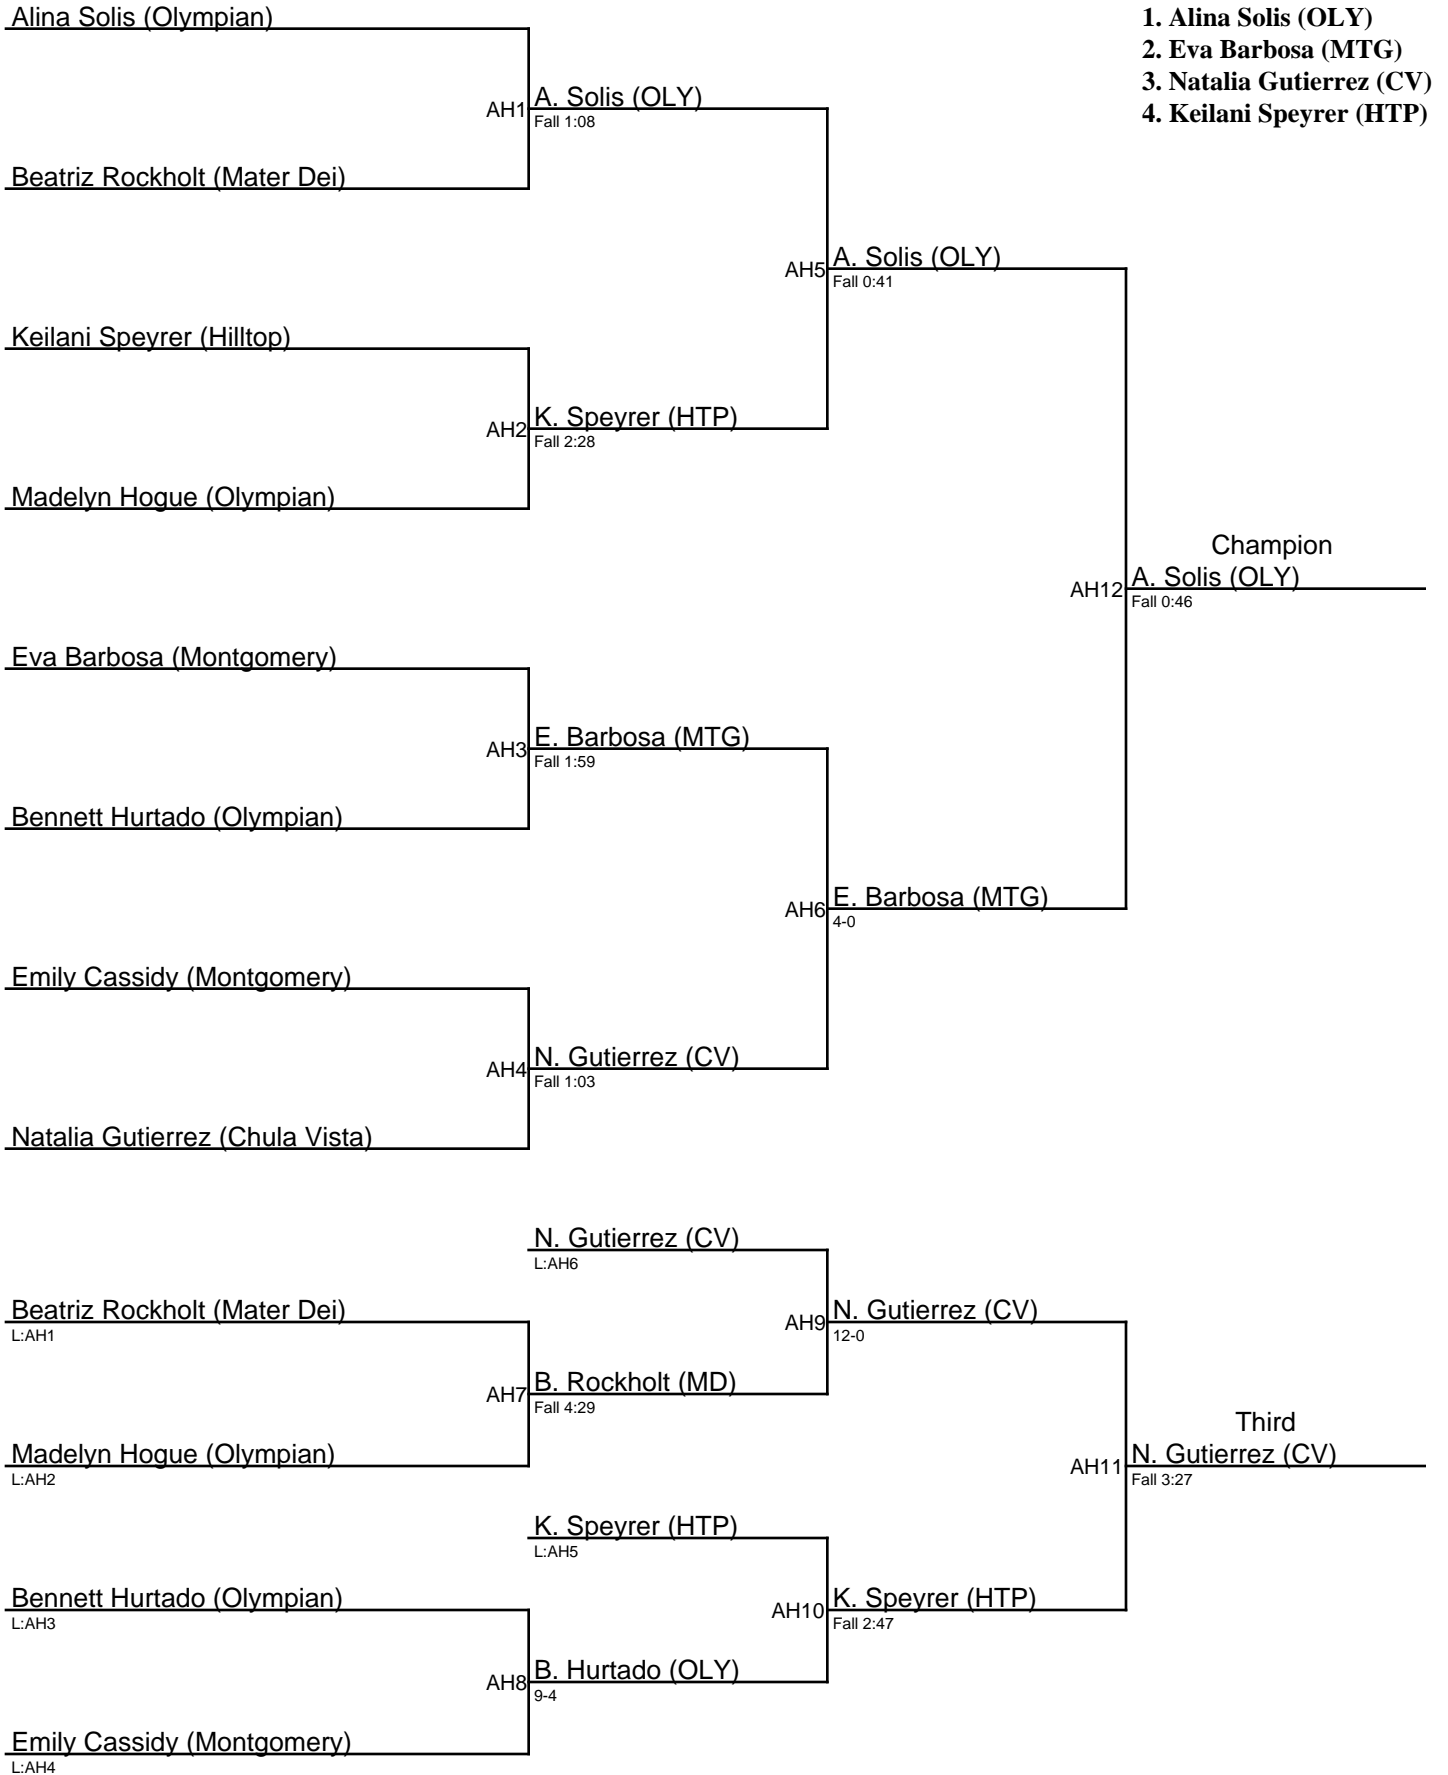

# Girls Metro Conference Tournament 1-27-23 / 128

# Girls Metro Conference Tournament 1-27-23 / 133

1. Makenna Harbin (OLY)
2. Alyssa Mechling (MD)
3. Sofia Ochoa (OLY)
4. Ariana Enriquez (CV)

**Girls Metro Conference Tournament 1-27-23 / 139**

**Girls Metro Conference Tournament 1-27-23 / 145**