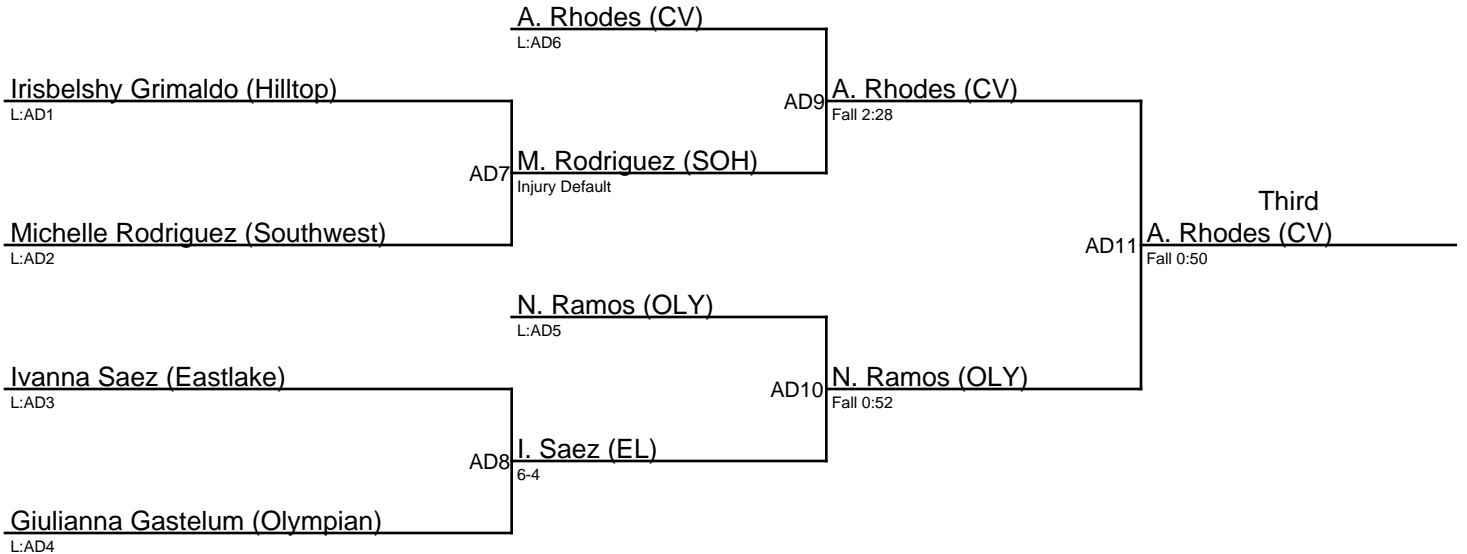

# Girls Metro Conference Tournament 1-27-23 / 103

# Girls Metro Conference Tournament 1-27-23 / 108

# Girls Metro Conference Tournament 1-27-23 / 113

**Girls Metro Conference Tournament 1-27-23 / 118**

- 1. Isabella Lamadrid (EL)**
- 2. Cheyenne Sandoval (OLY)**
- 3. Anaya Rhodes (CV)**
- 4. Noelle Ramos (OLY)**

# Girls Metro Conference Tournament 1-27-23 / 123