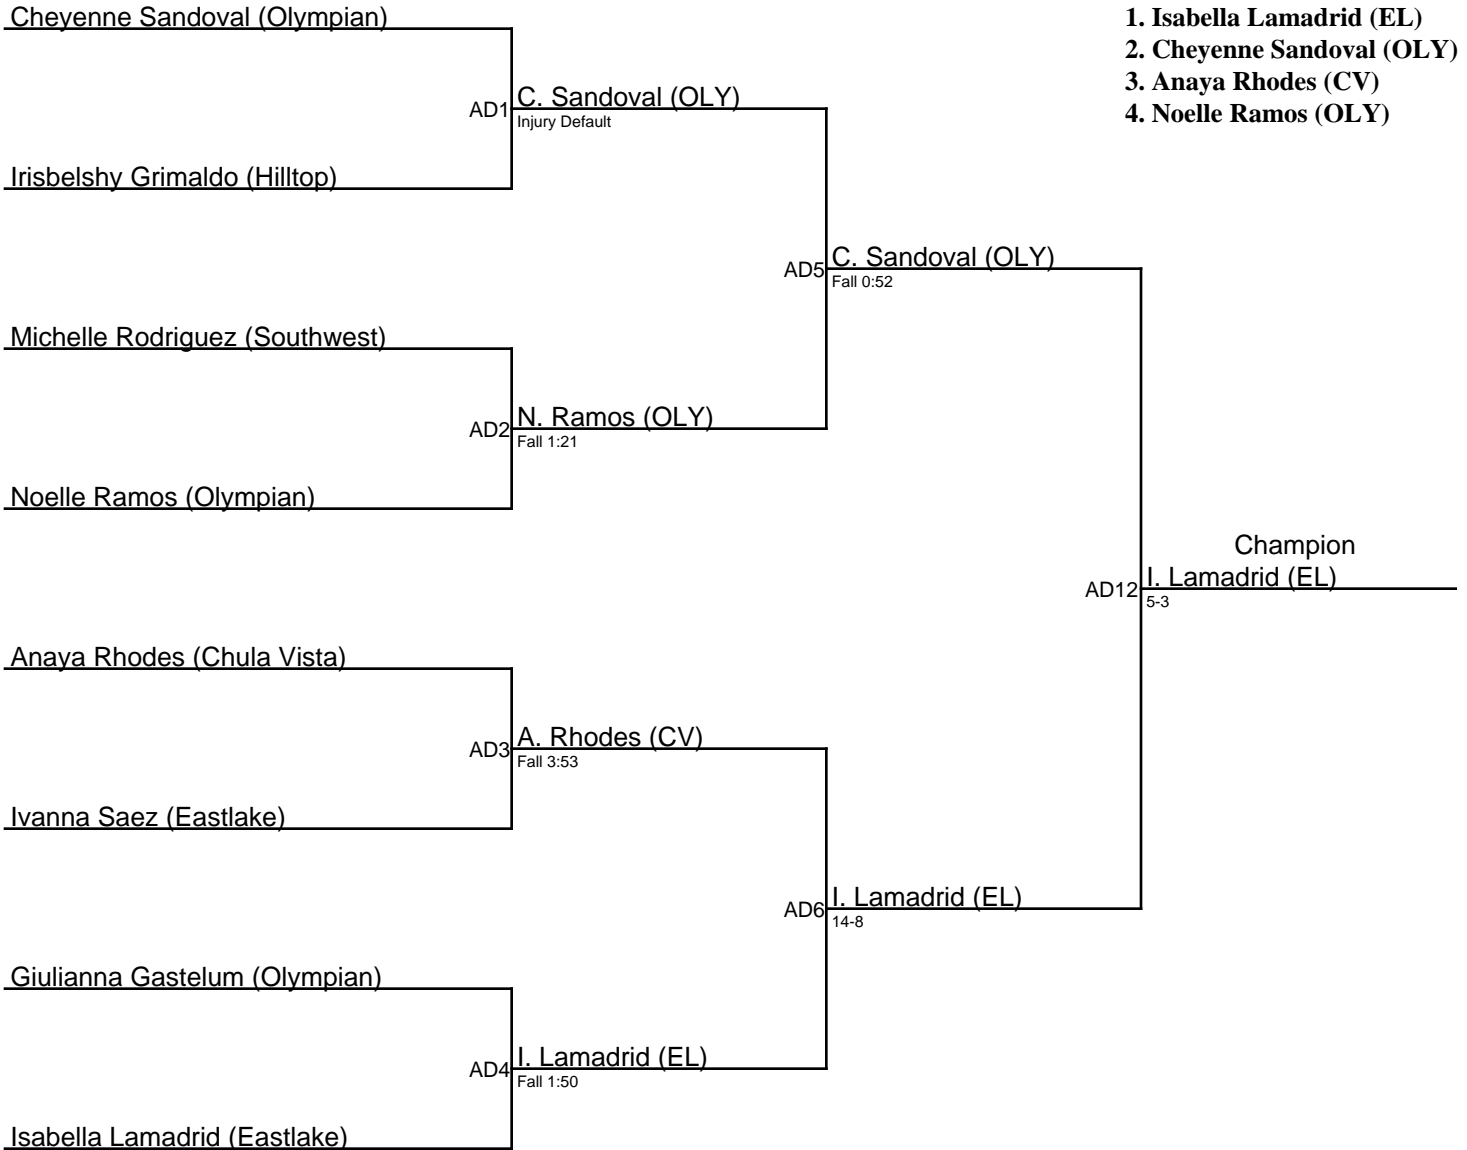

# Girls Metro Conference Tournament 1-27-23 / 103

# Girls Metro Conference Tournament 1-27-23 / 108

# Girls Metro Conference Tournament 1-27-23 / 113

**Girls Metro Conference Tournament 1-27-23 / 118**

- 1. Isabella Lamadrid (EL)**
- 2. Cheyenne Sandoval (OLY)**
- 3. Anaya Rhodes (CV)**
- 4. Noelle Ramos (OLY)**