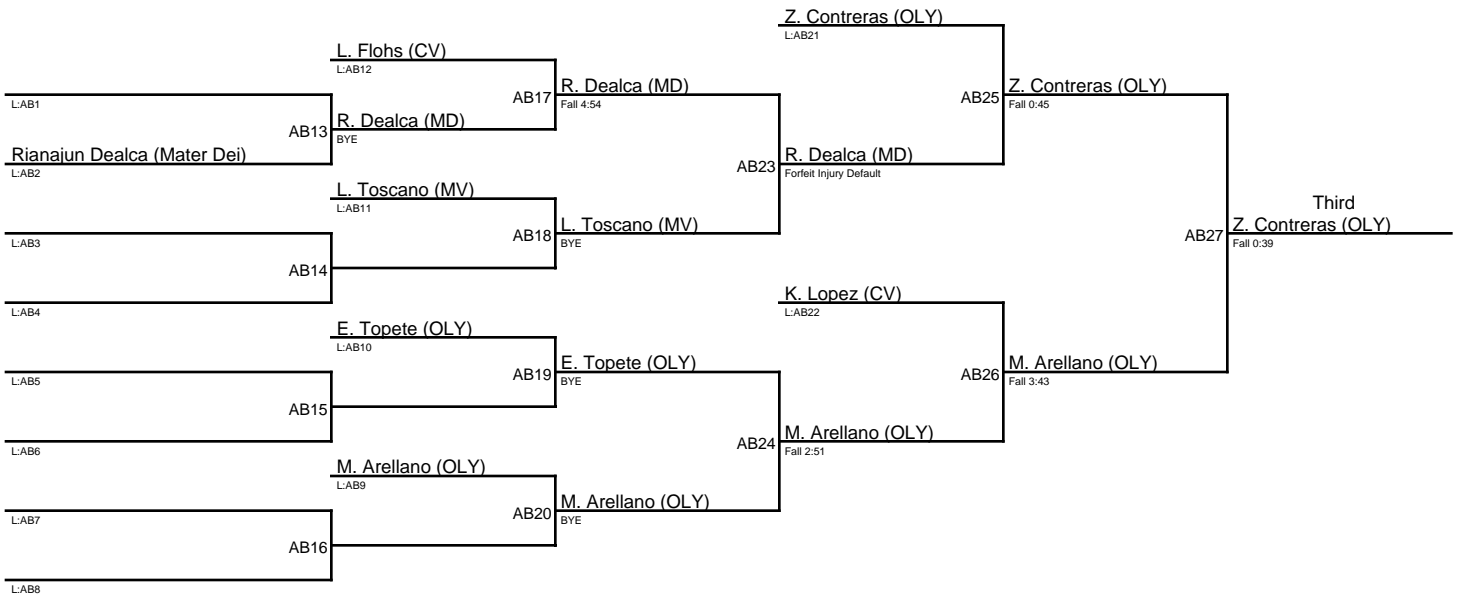

# Girls Metro Conference Tournament 1-27-23 / 103

# Girls Metro Conference Tournament 1-27-23 / 108

# Girls Metro Conference Tournament 1-27-23 / 113

**Girls Metro Conference Tournament 1-27-23 / 118**

- 1. Isabella Lamadrid (EL)**
- 2. Cheyenne Sandoval (OLY)**
- 3. Anaya Rhodes (CV)**
- 4. Noelle Ramos (OLY)**