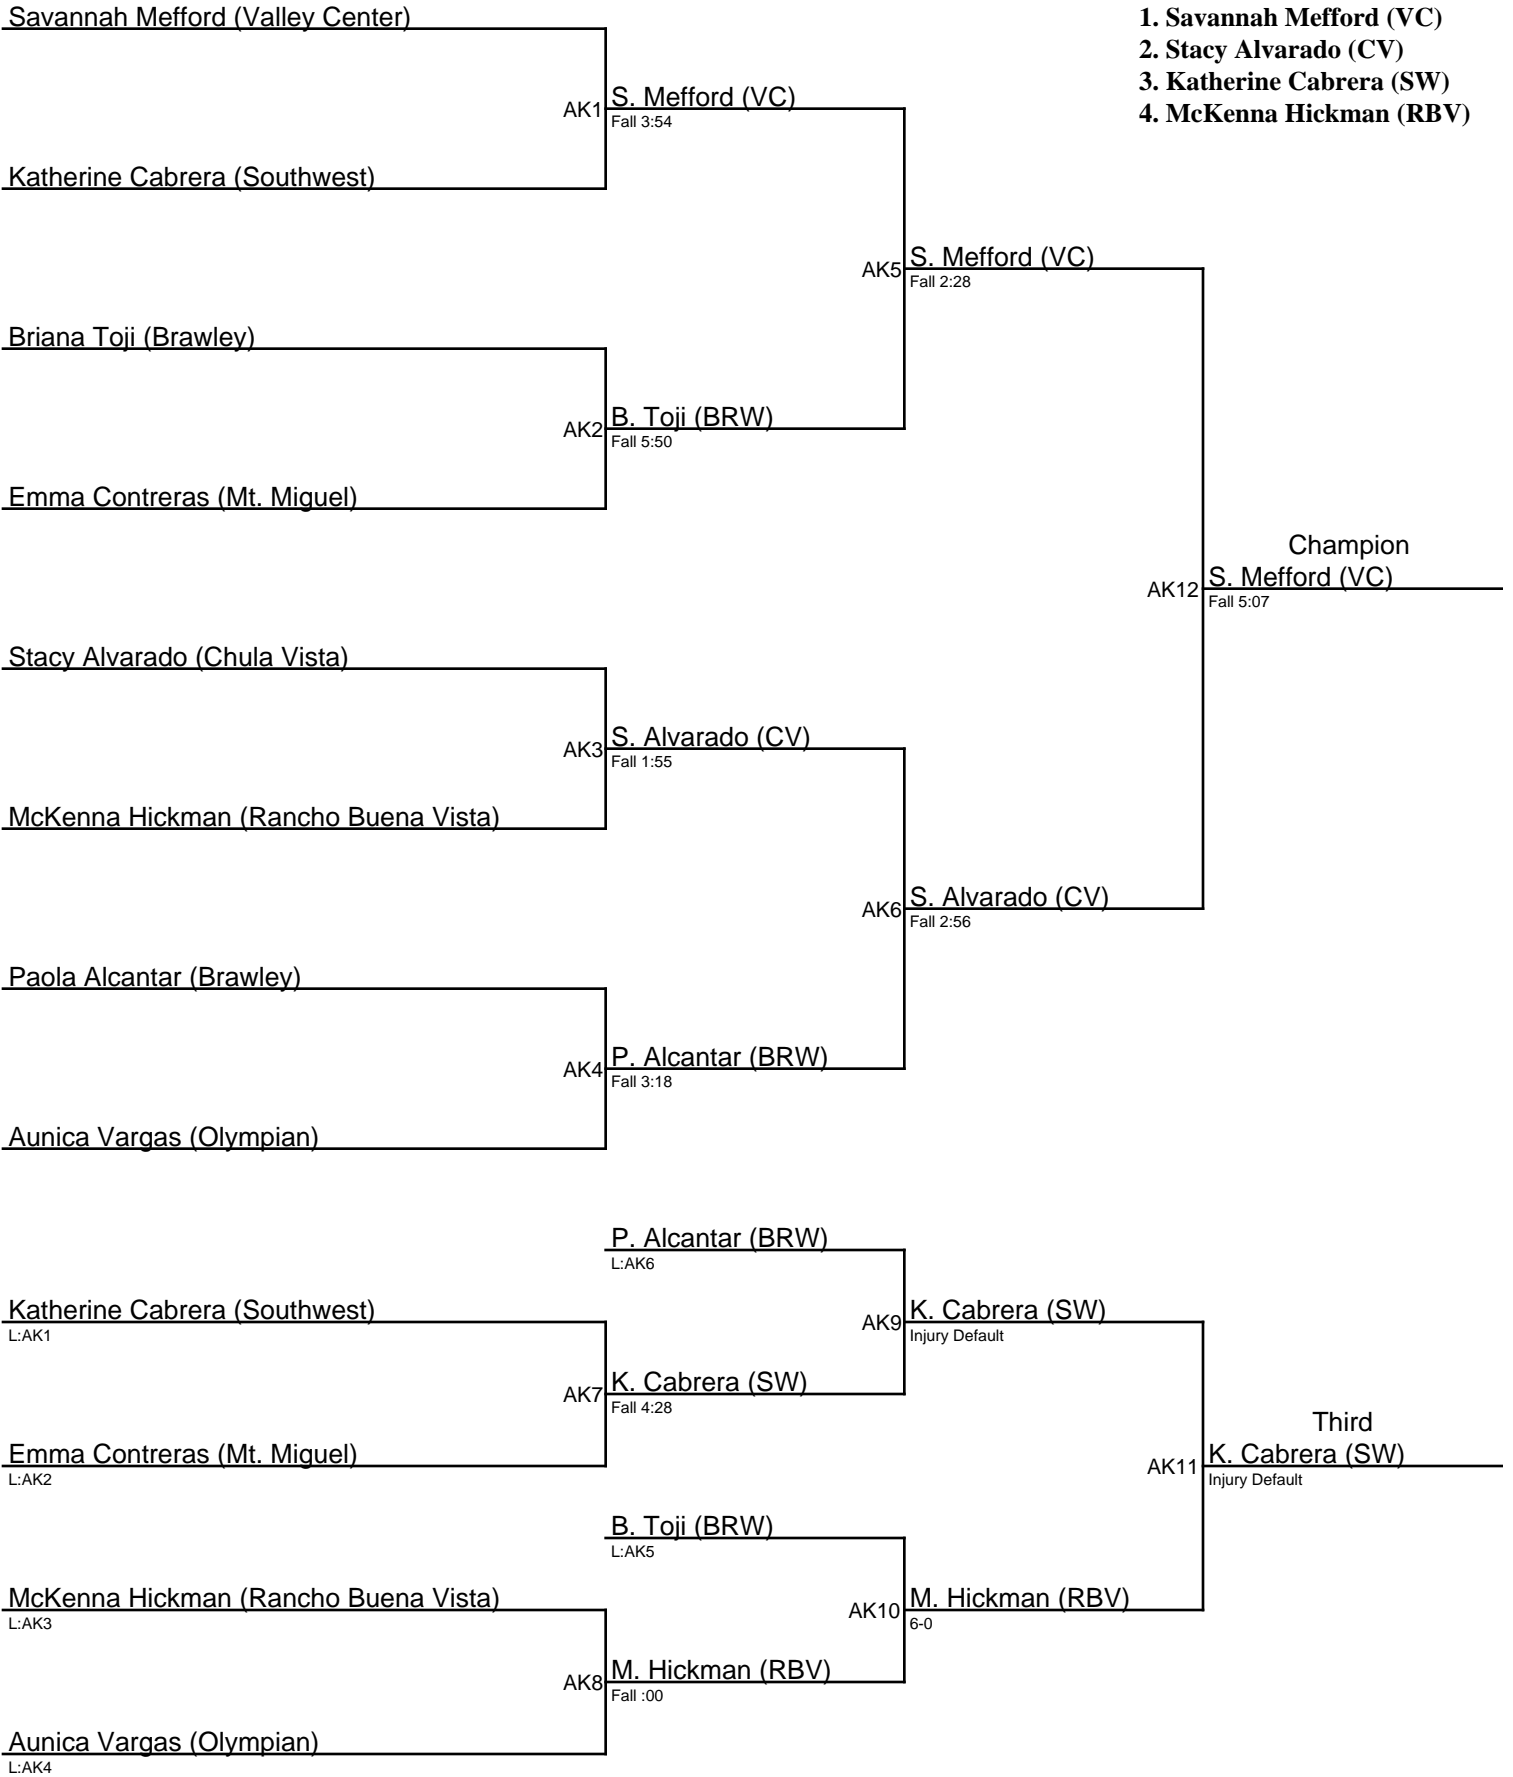

Goddess of Olympia / 164

1. Savannah Mefford (VC)
2. Stacy Alvarado (CV)
3. Katherine Cabrera (SW)
4. McKenna Hickman (RBV)