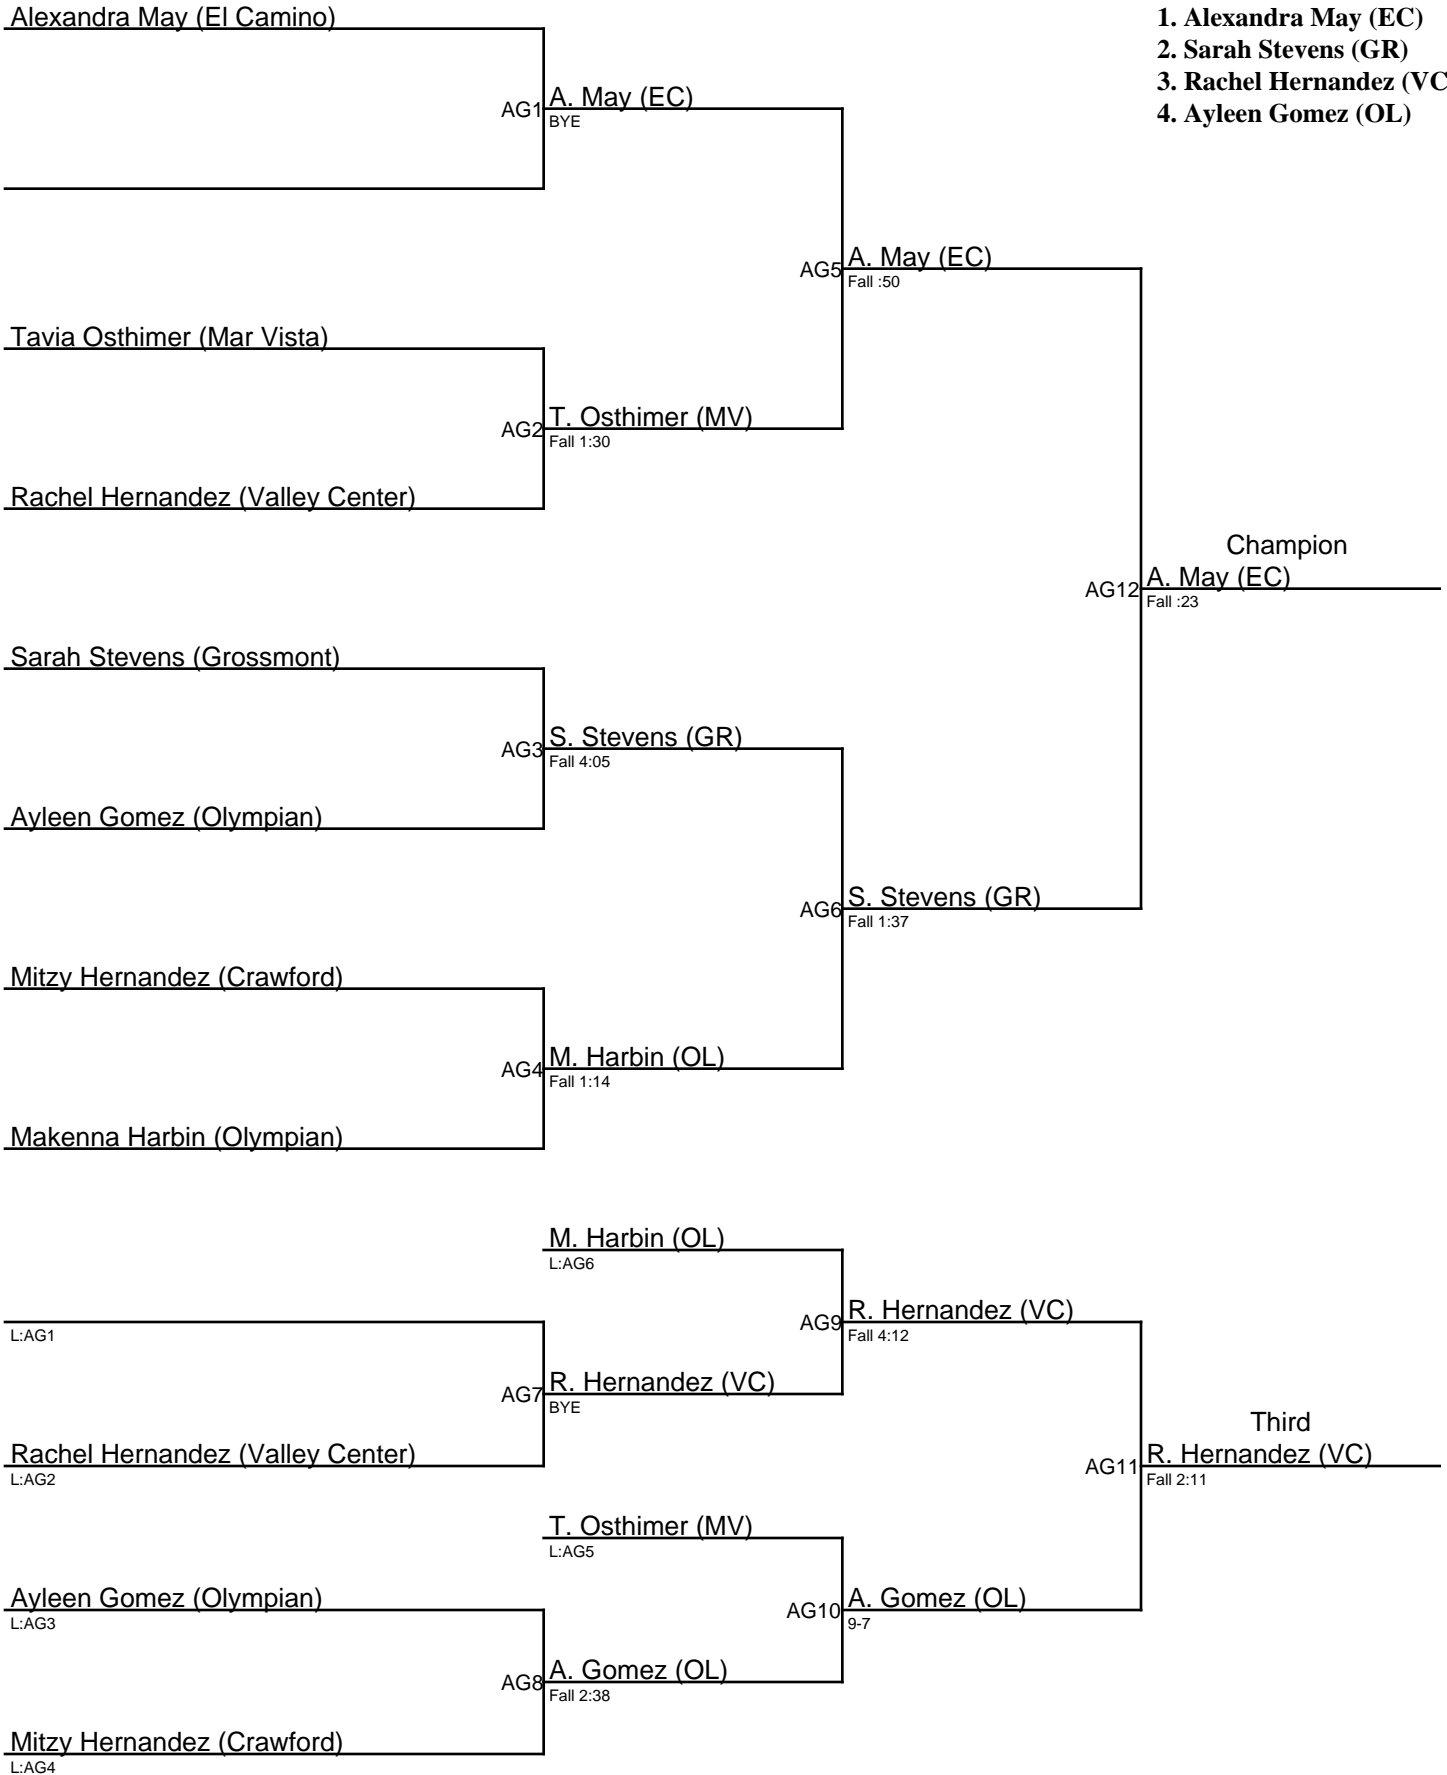

Goddess of Olympia / 135

1. Alexandra May (EC)
2. Sarah Stevens (GR)
3. Rachel Hernandez (VC)
4. Ayleen Gomez (OL)