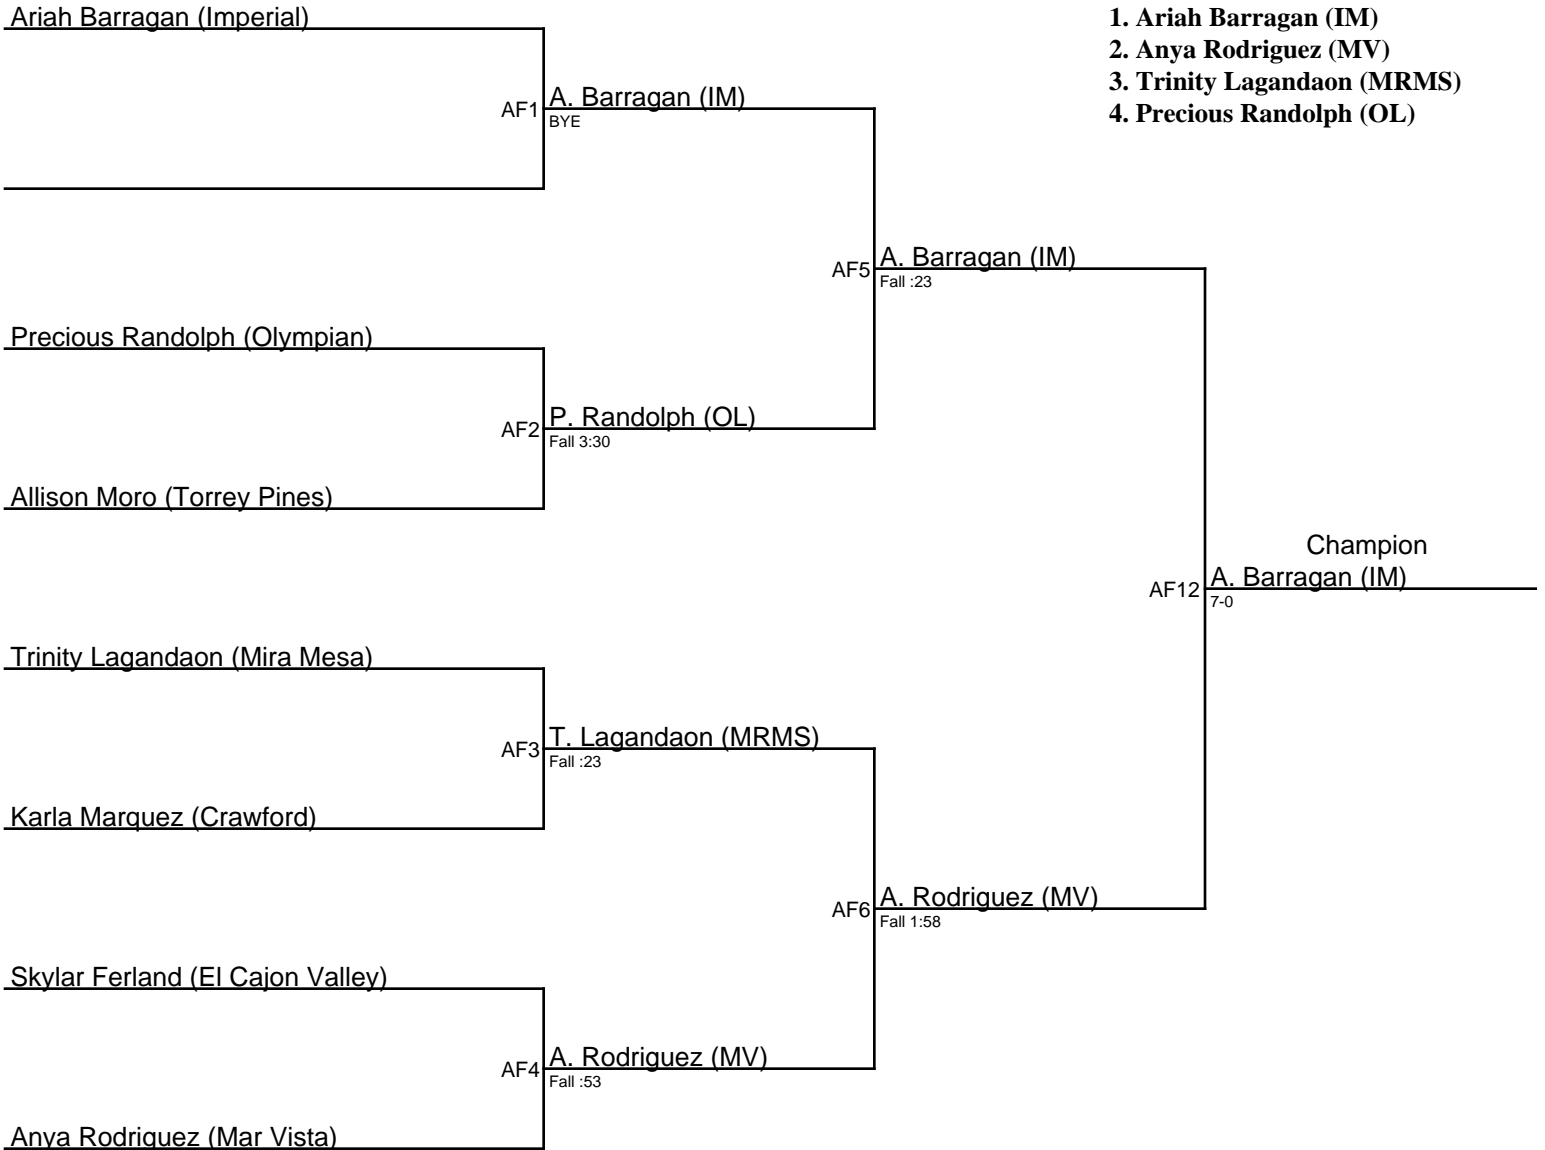

Goddess of Olympia / 130

1. Ariah Barragan (IM)
2. Anya Rodriguez (MV)
3. Trinity Lagandaon (MRMS)
4. Precious Randolph (OL)