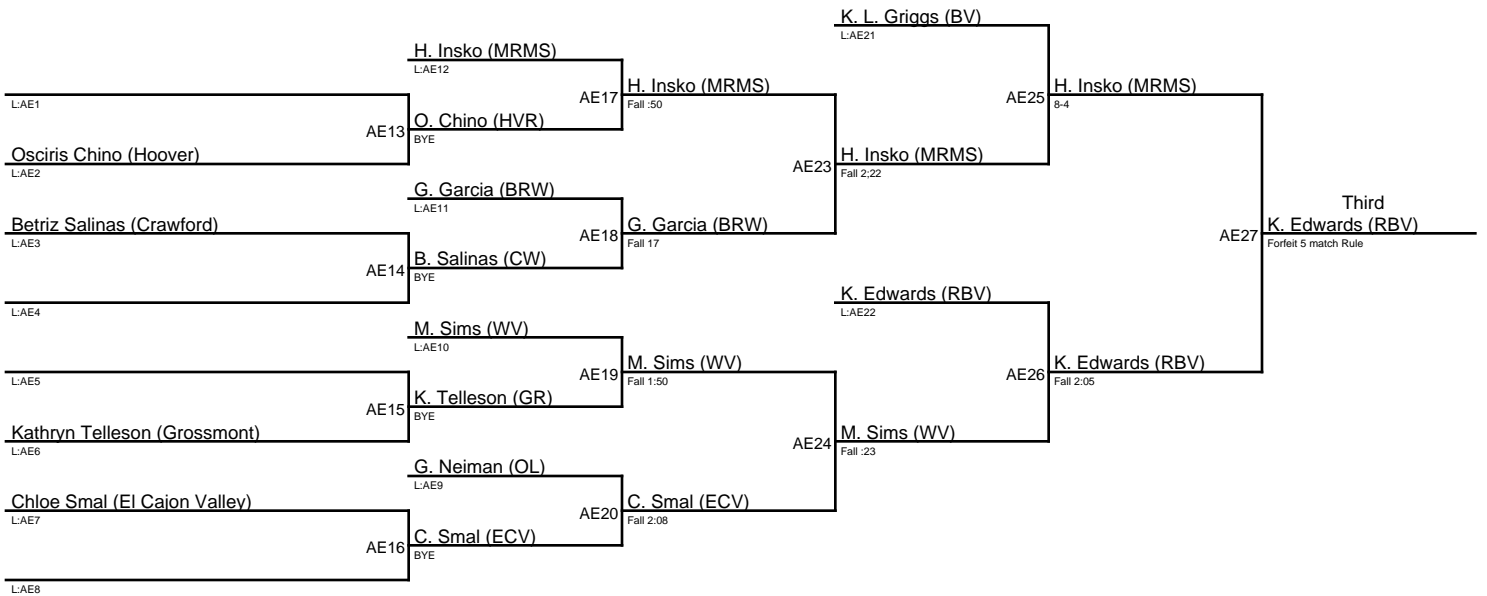

Goddess of Olympia / 125

1. Carla Leon (SD)
2. Kayla Tolentino (OR)
3. Kayla Edwards (RBV)
4. Helena Insko (MRMS)