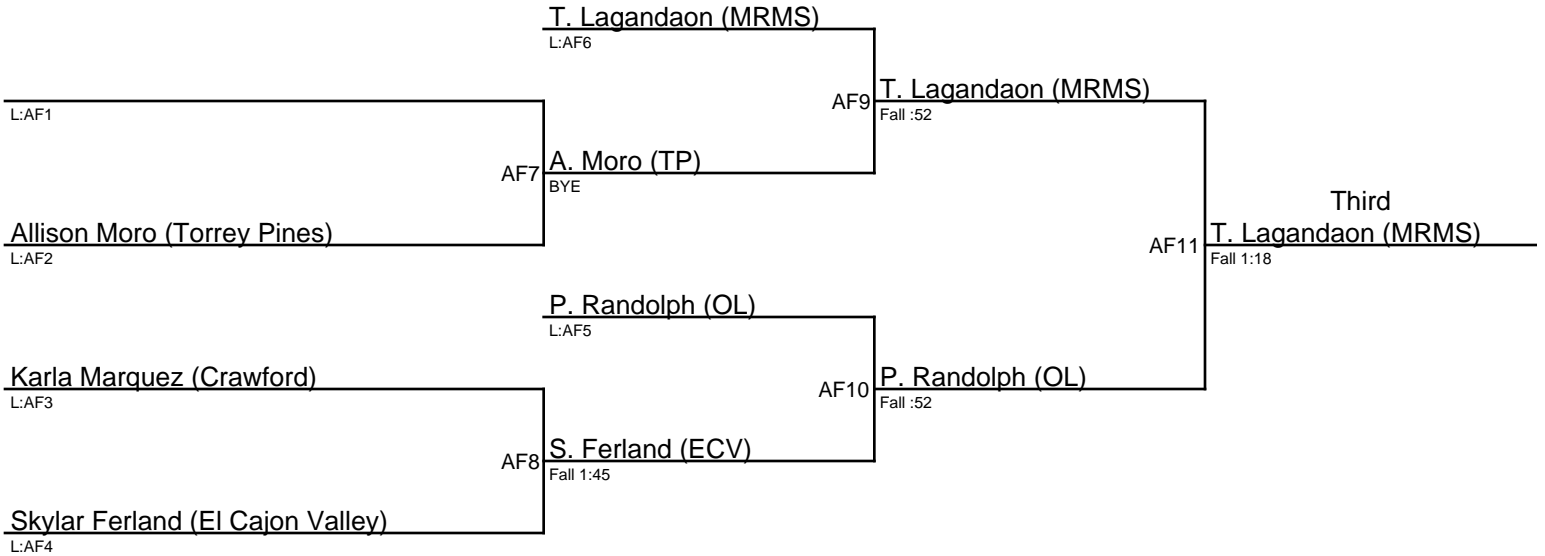

Goddess of Olympia / 130

1. Ariah Barragan (IM)
2. Anya Rodriguez (MV)
3. Trinity Lagandaon (MRMS)
4. Precious Randolph (OL)