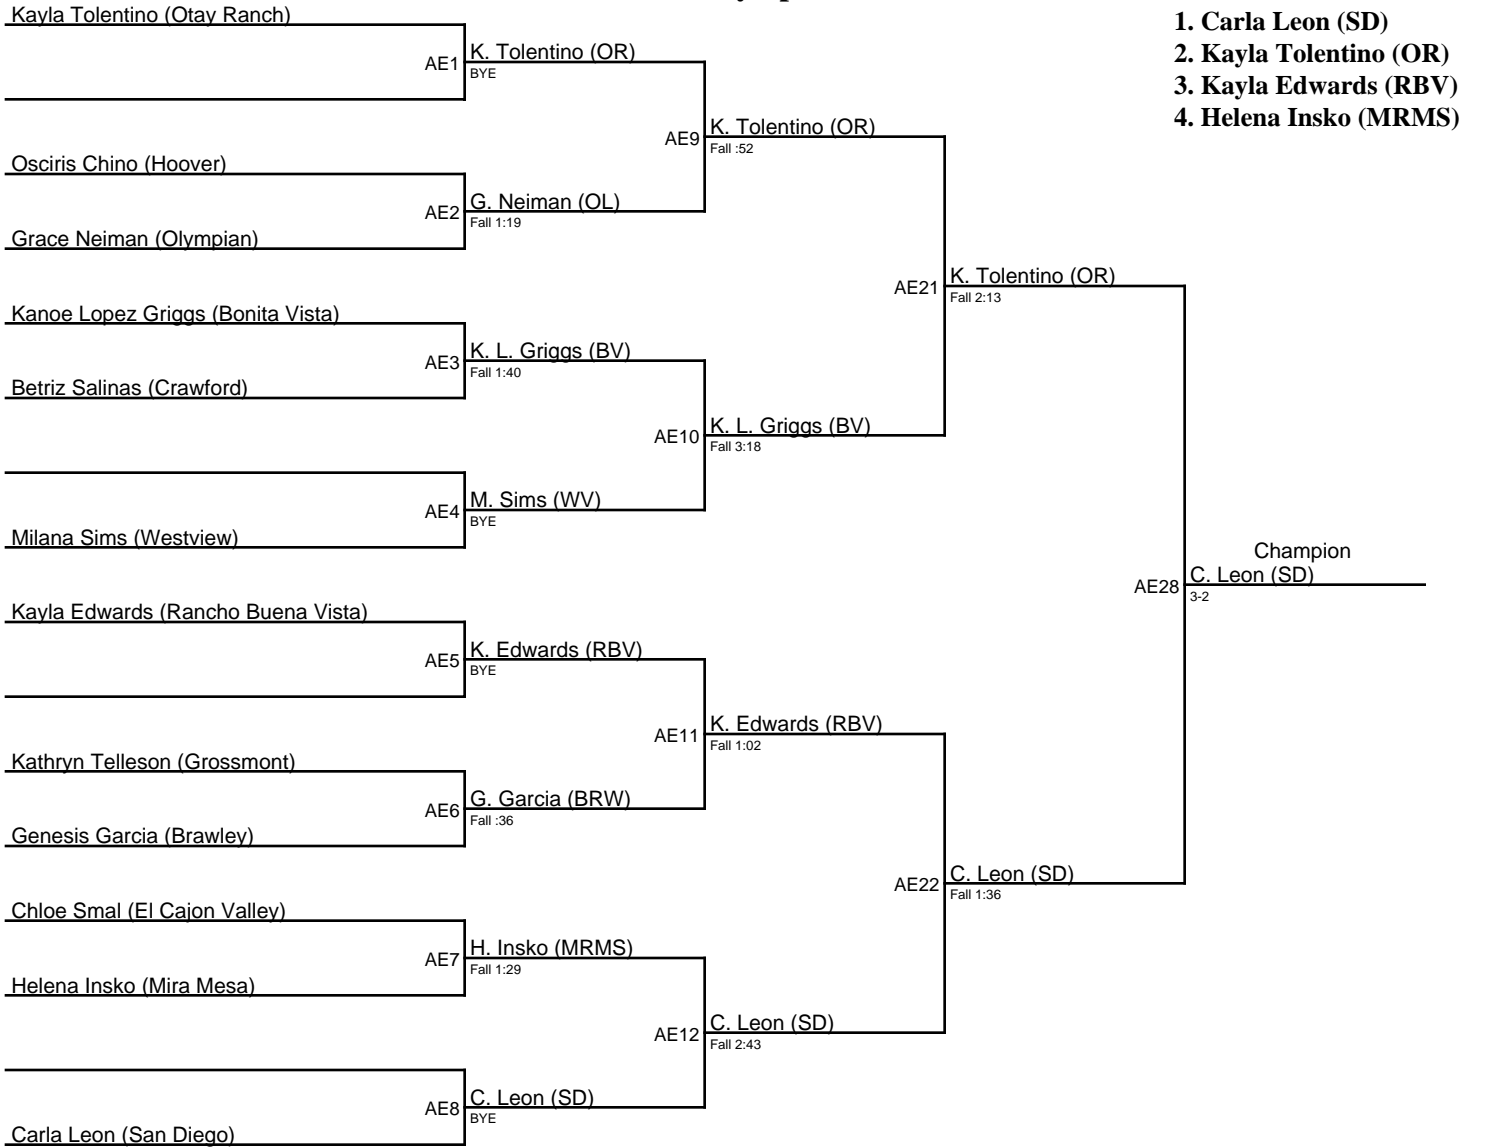

Goddess of Olympia / 125

1. Carla Leon (SD)
2. Kayla Tolentino (OR)
3. Kayla Edwards (RBV)
4. Helena Insko (MRMS)