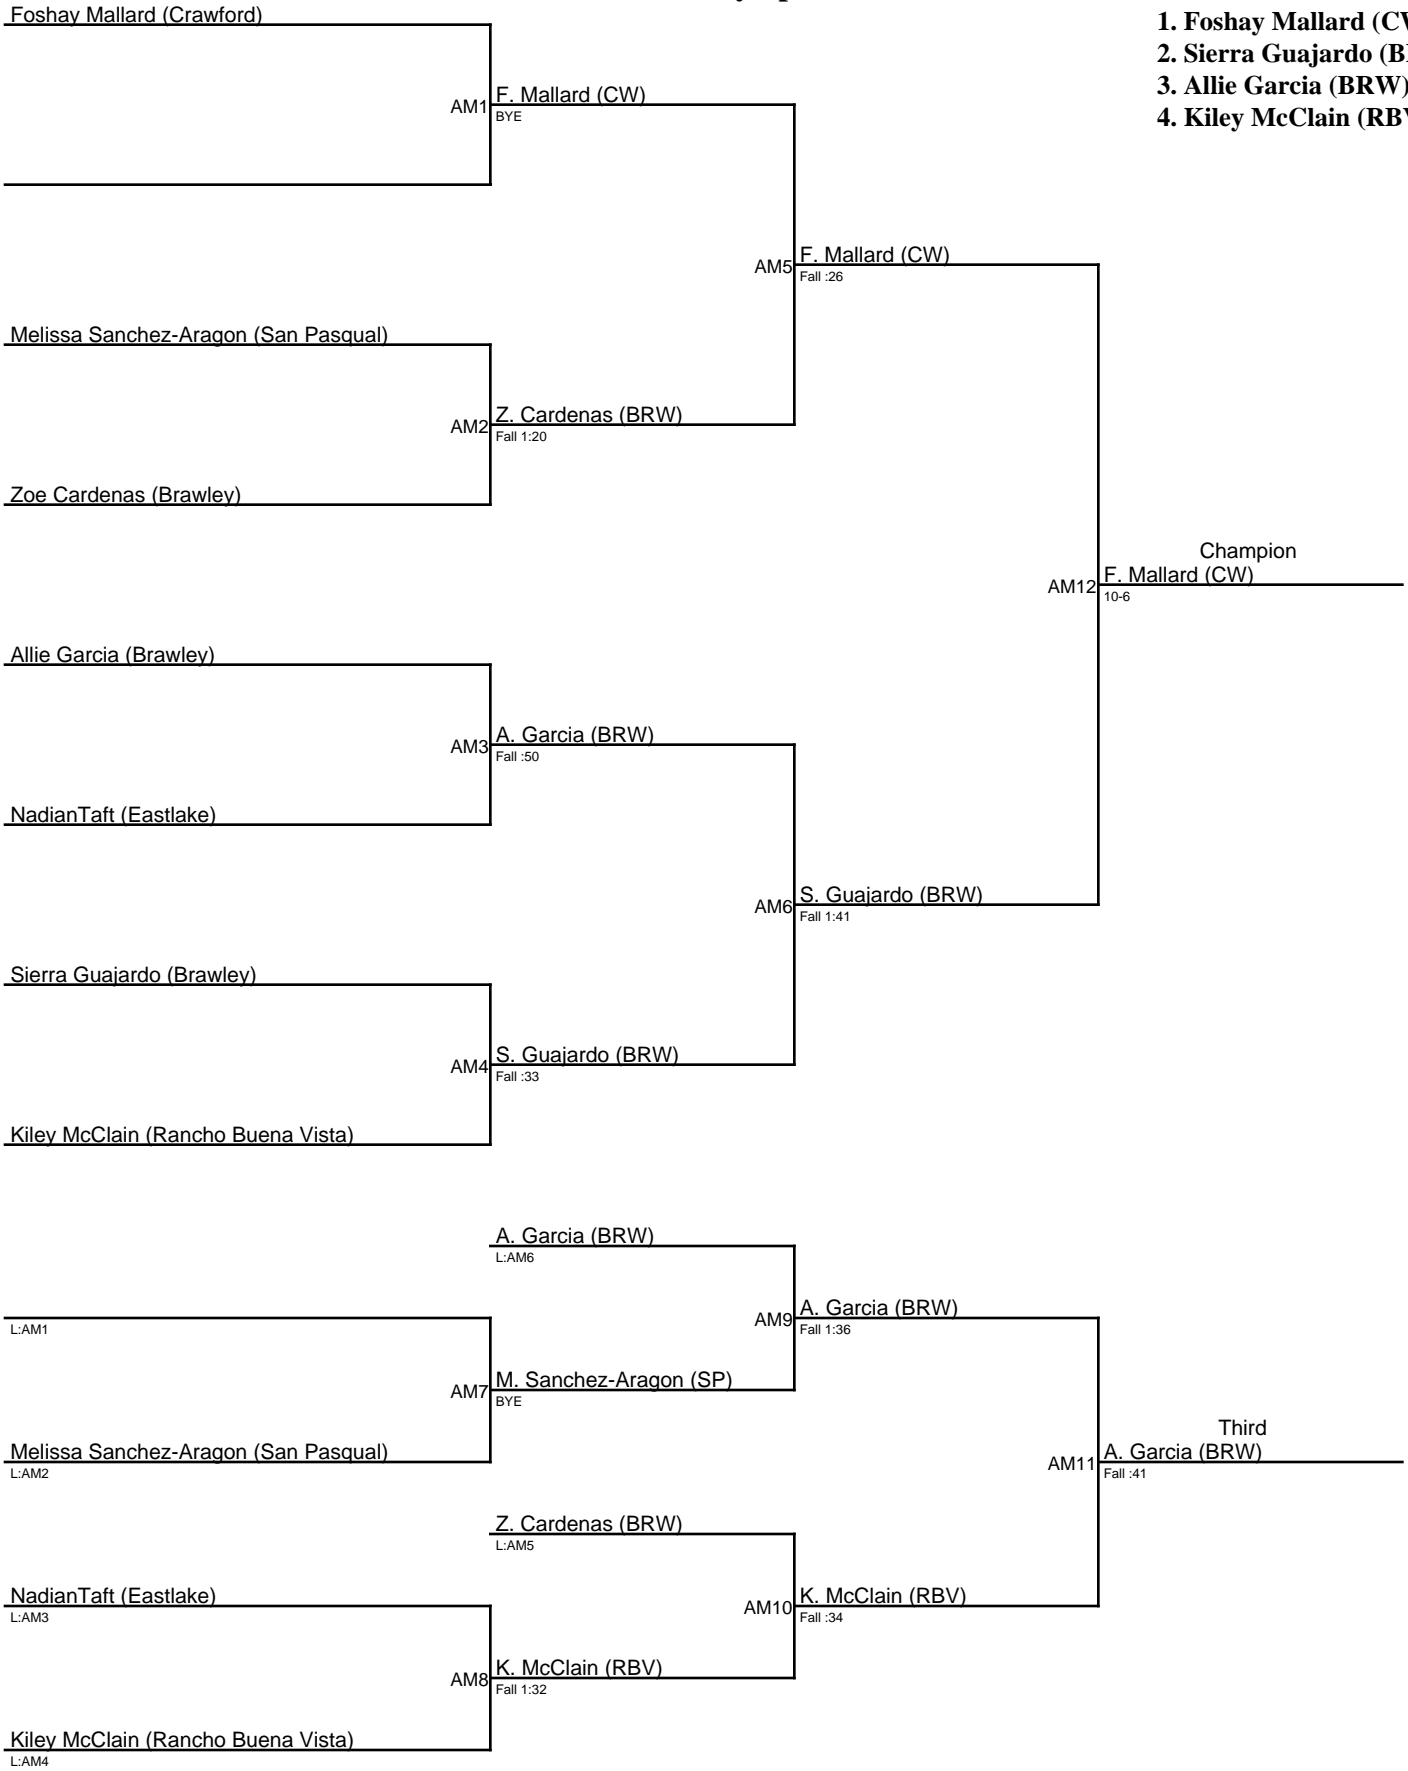

Goddess of Olympia / 193

1. Foshay Mallard (CW)
2. Sierra Guajardo (BRW)
3. Allie Garcia (BRW)
4. Kiley McClain (RBV)