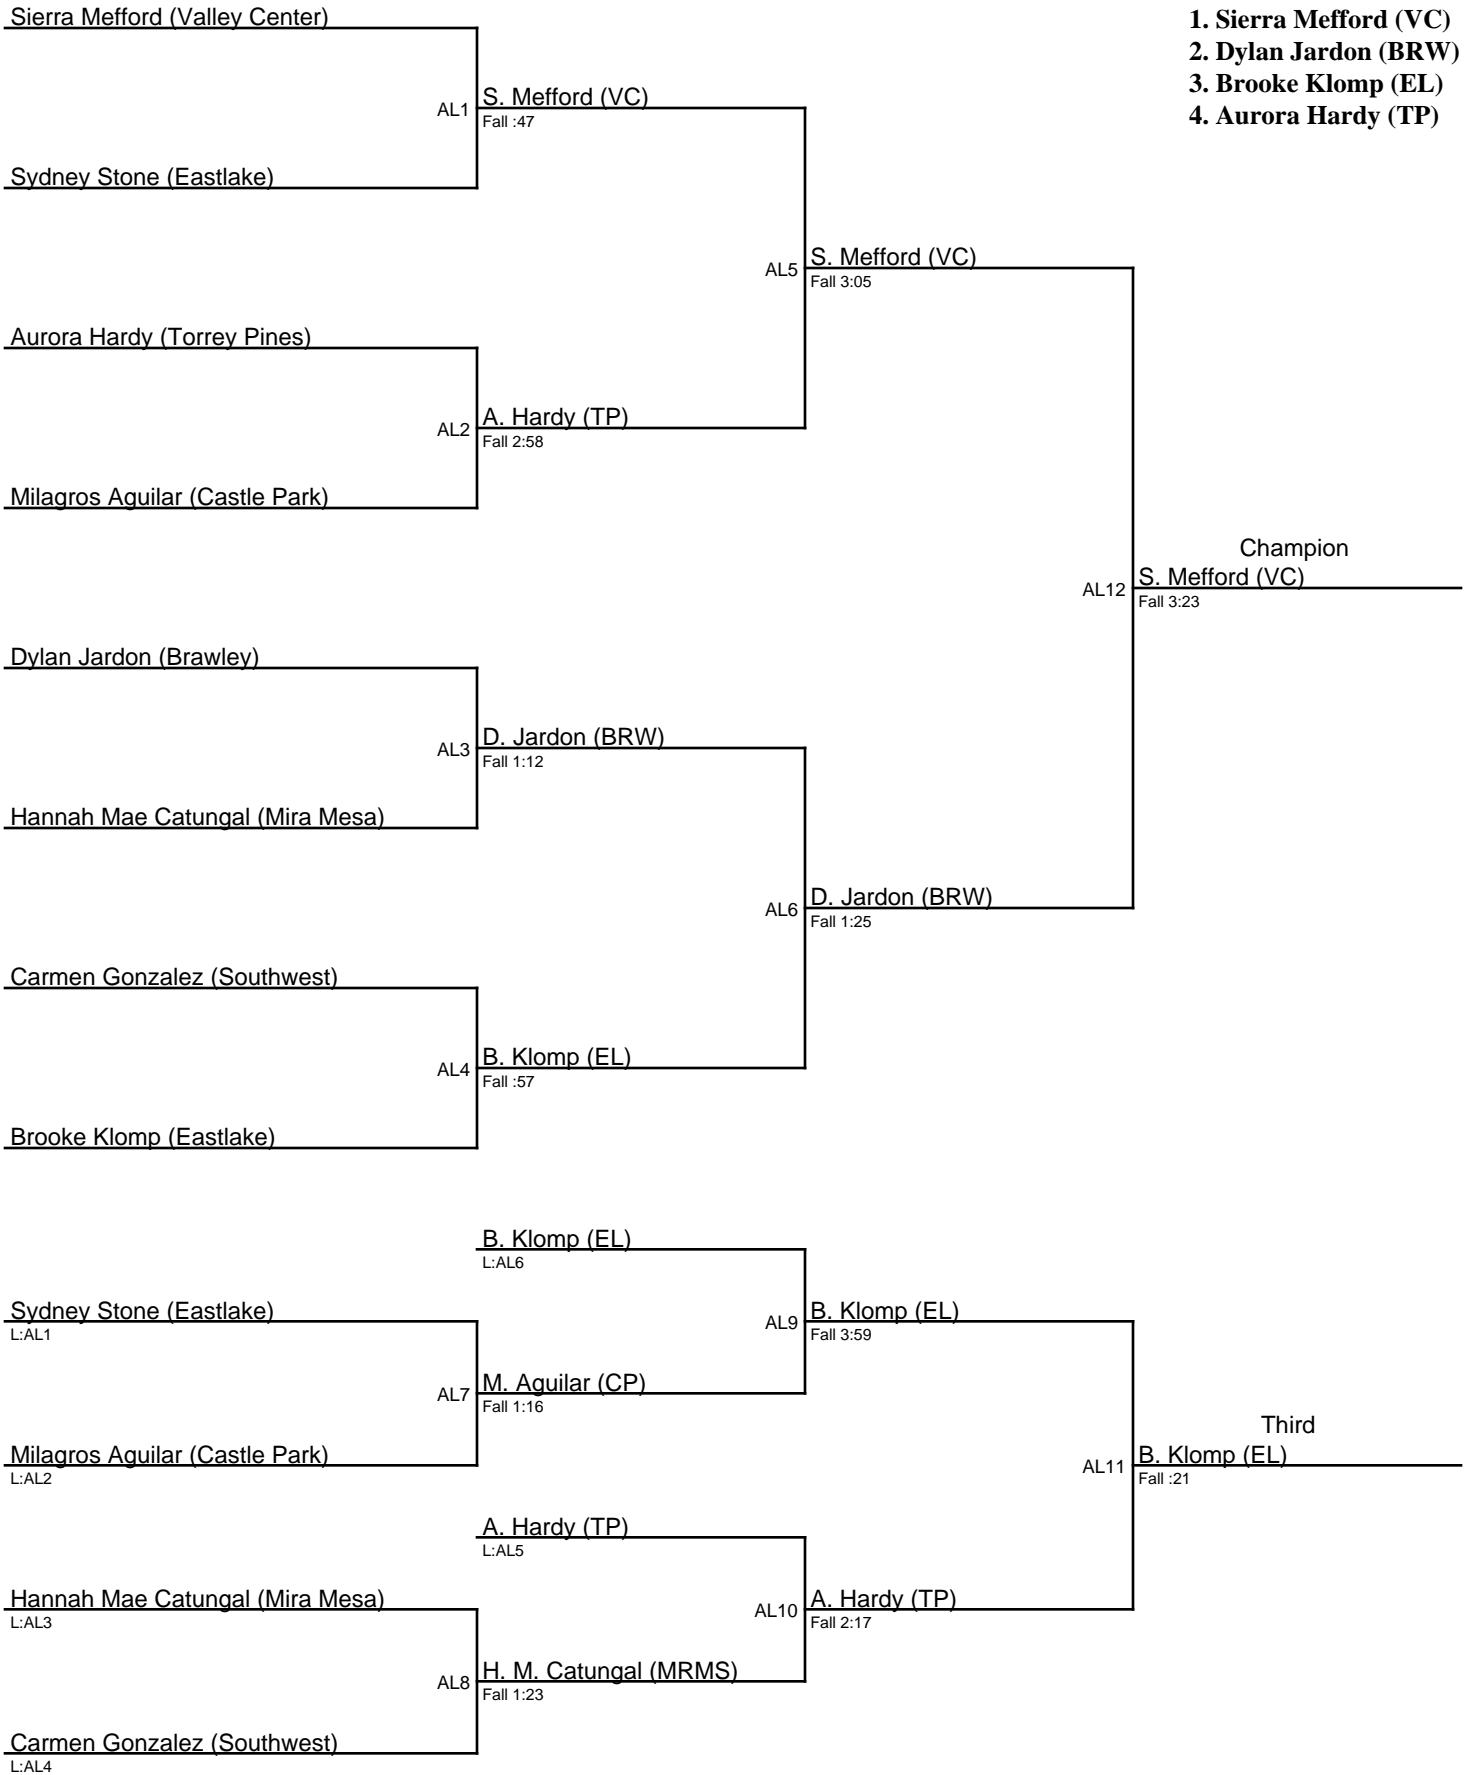

Goddess of Olympia / 174

1. Sierra Mefford (VC)
2. Dylan Jardon (BRW)
3. Brooke Klomp (EL)
4. Aurora Hardy (TP)