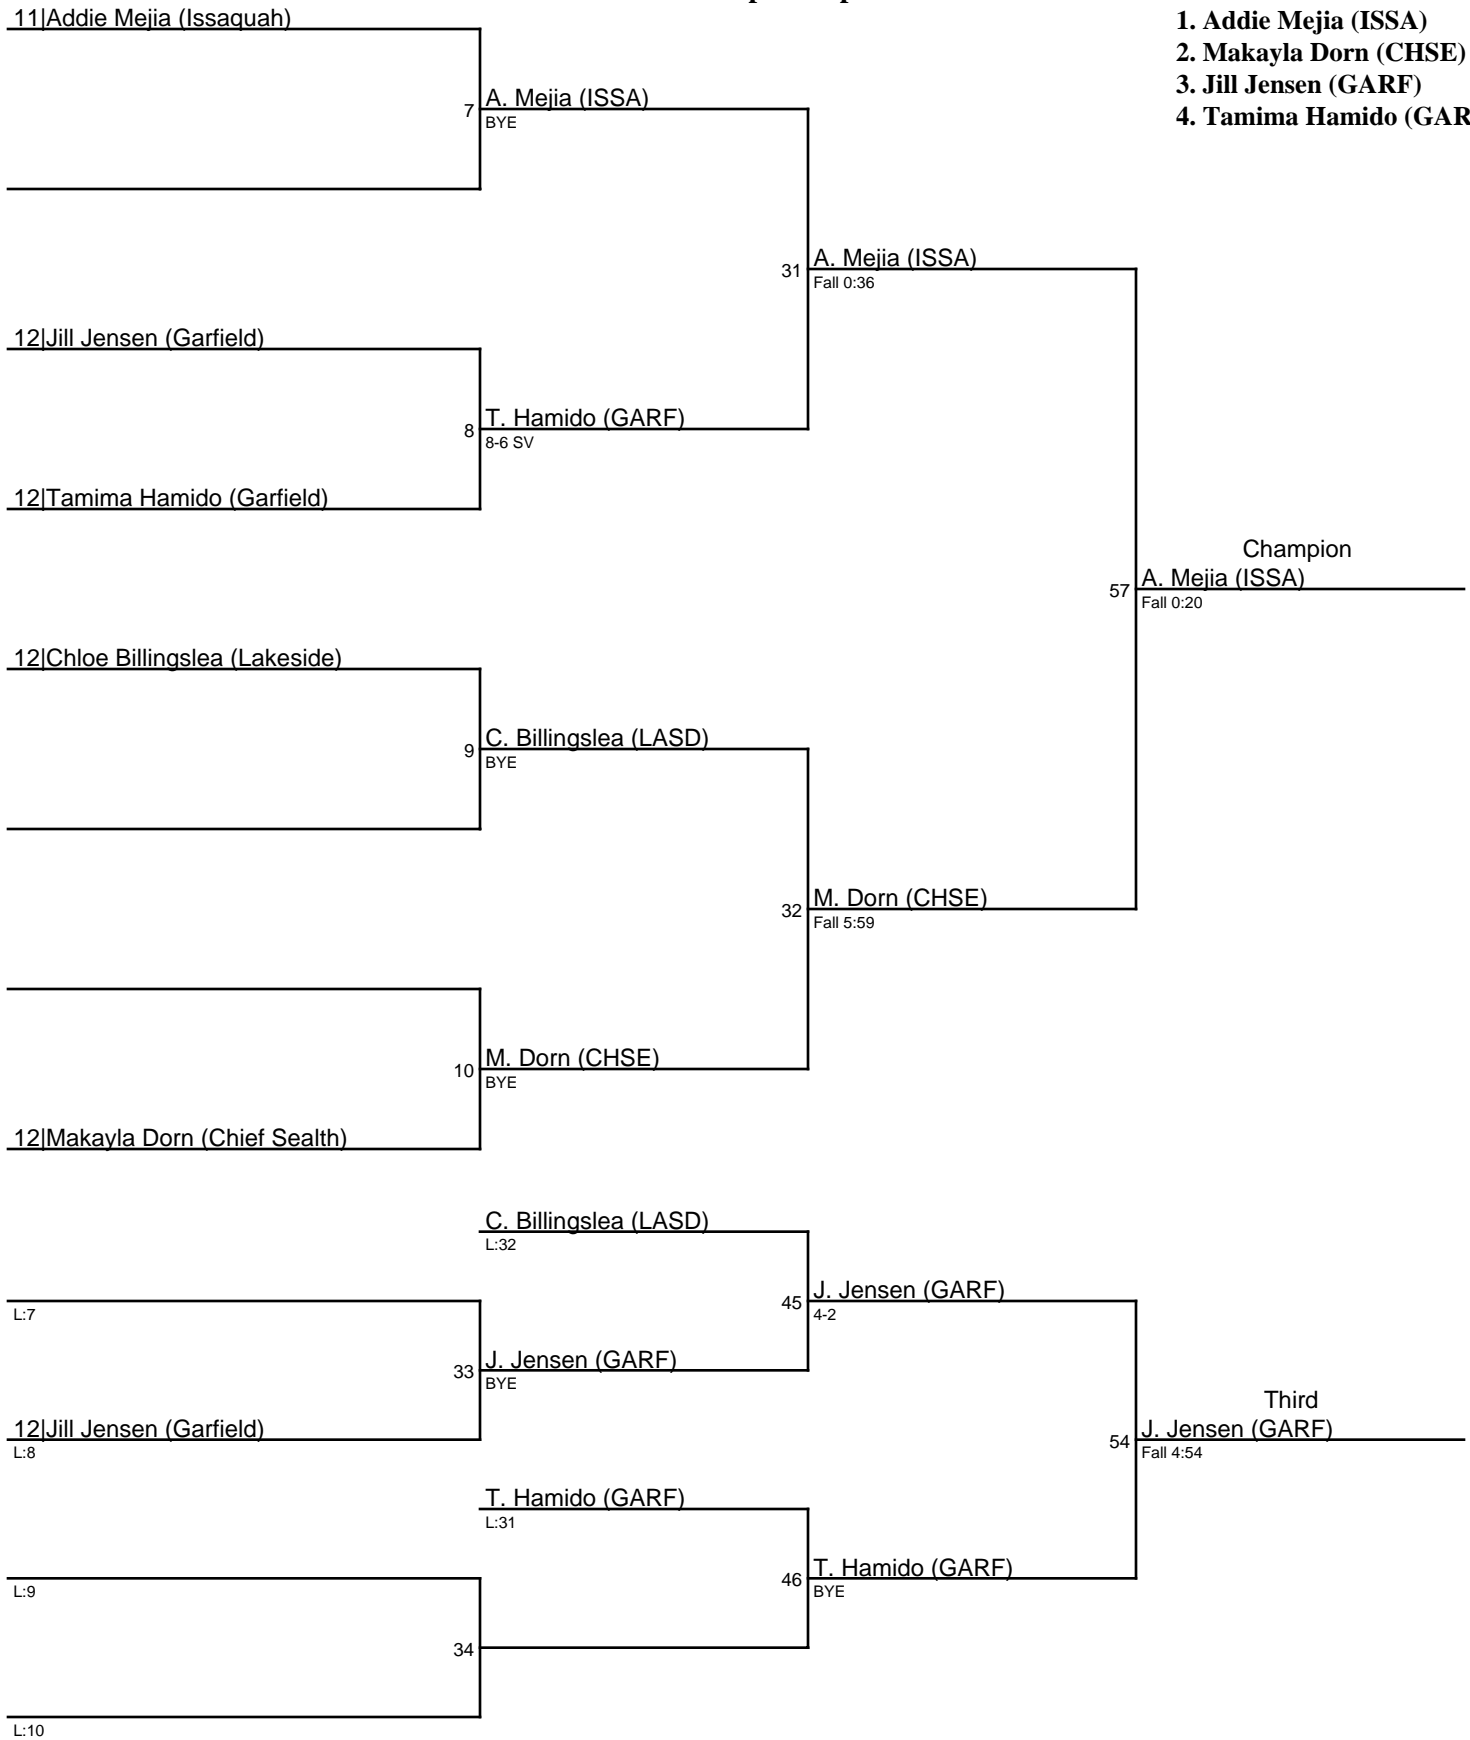

2016 District 2 Girls Sub-regionals / 115

Championship

1. Addie Mejia (ISSA)
2. Makayla Dorn (CHSE)
3. Jill Jensen (GARF)
4. Tamima Hamido (GARF)