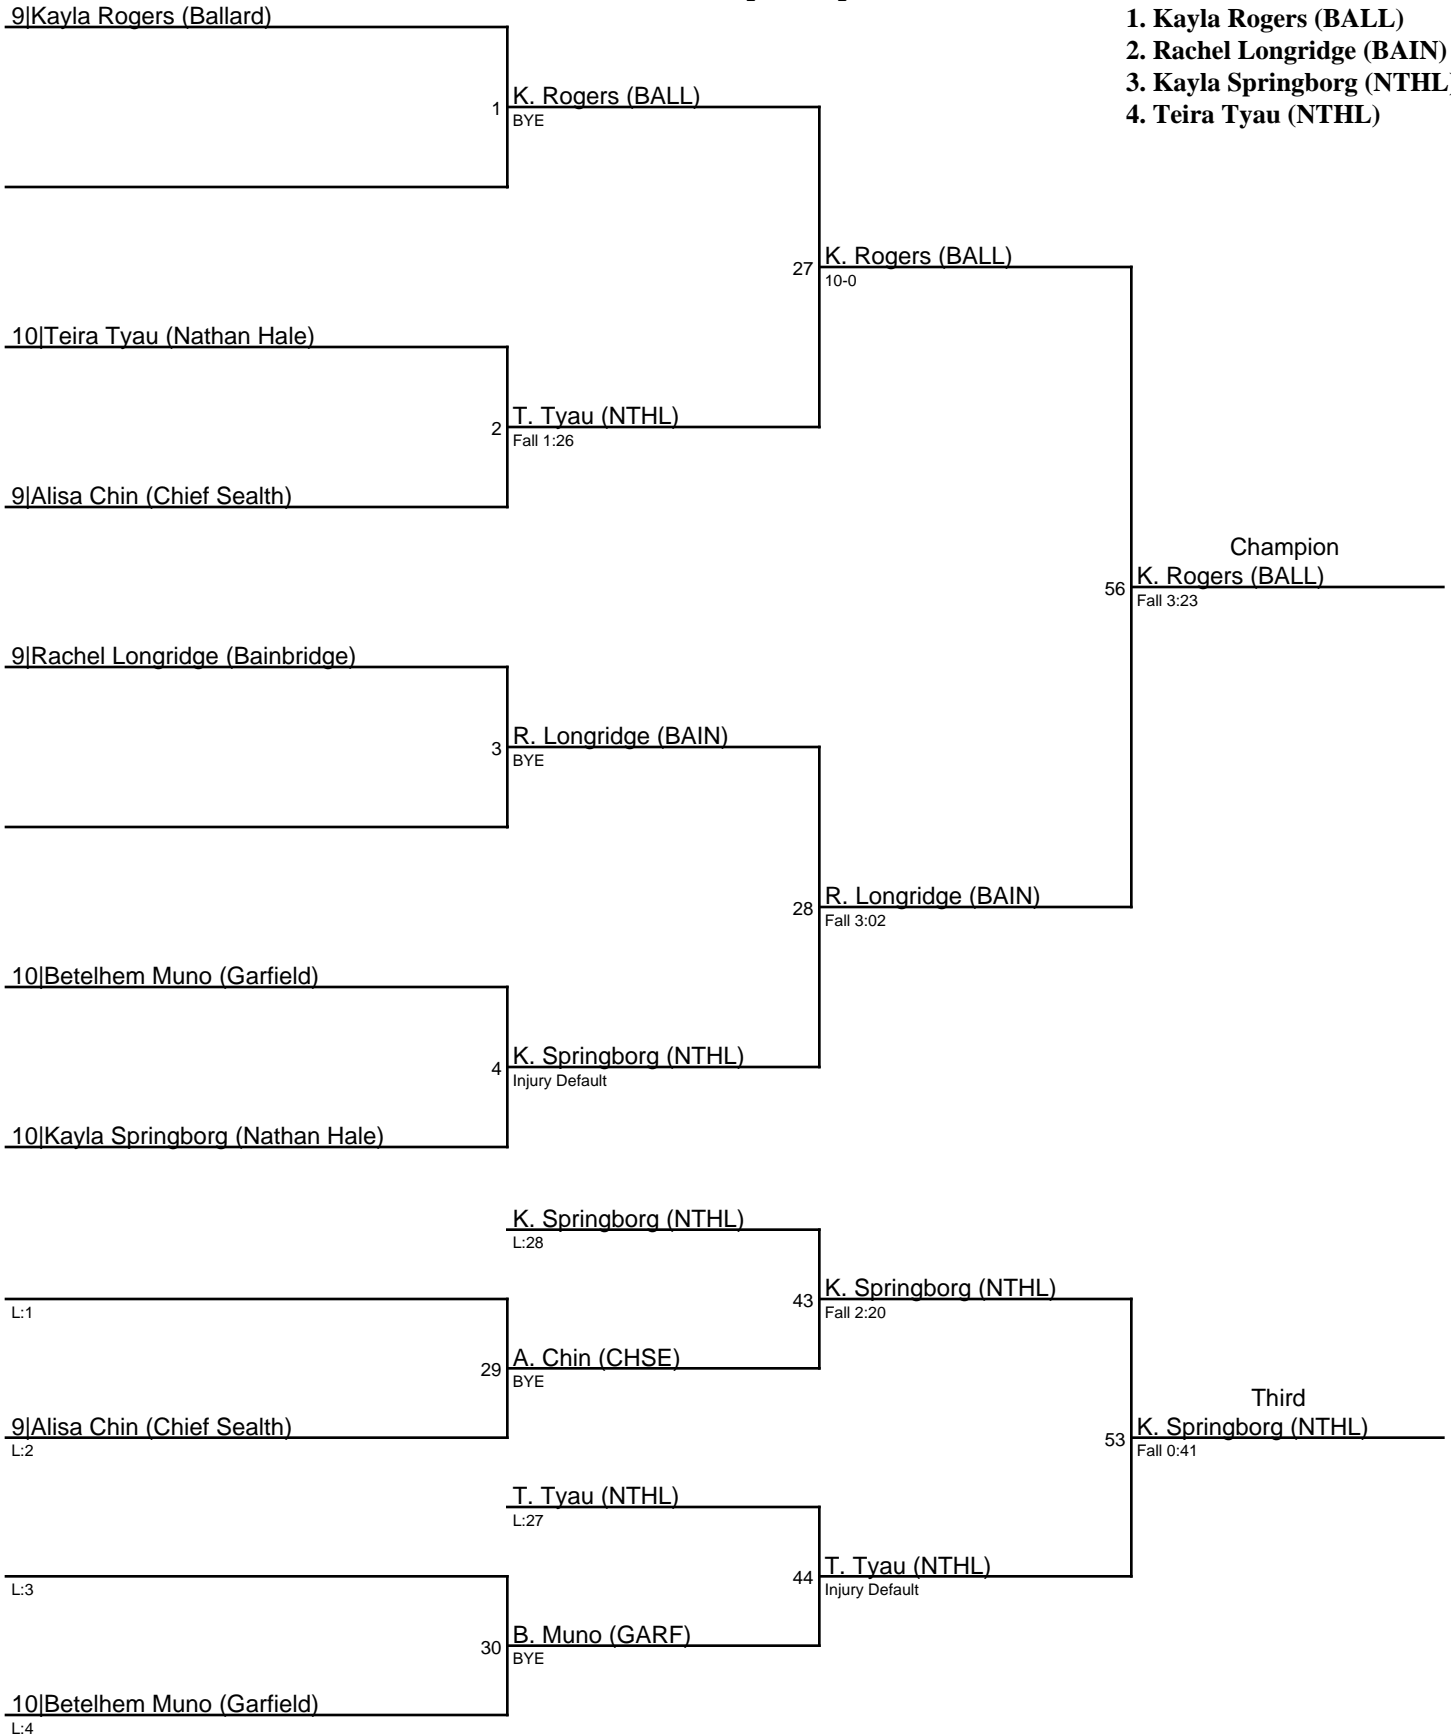

**2016 District 2 Girls Sub-regionals / 100**

**Championship**

- 1. Kayla Rogers (BALL)**
- 2. Rachel Longridge (BAIN)**
- 3. Kayla Springborg (NTHL)**
- 4. Teira Tyau (NTHL)**

2016 District 2 Girls Sub-regionals / 105