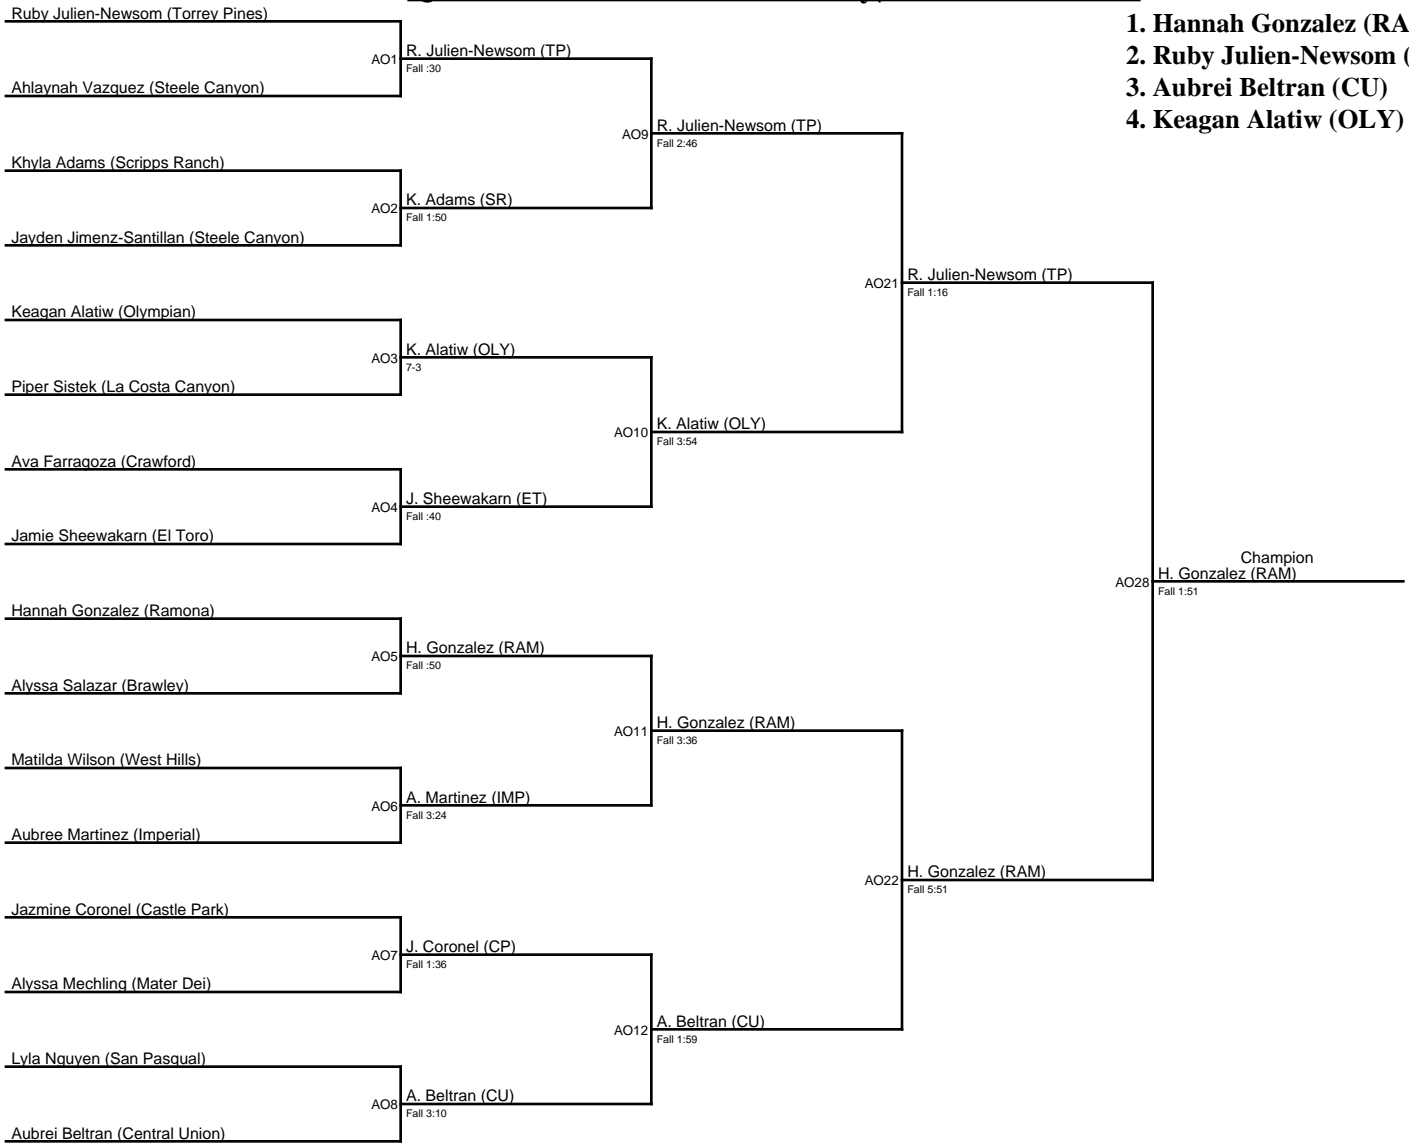

Queen of the Lake 1/6/24 / Varsity|132

1. Hannah Gonzalez (RAM)
2. Ruby Julien-Newsom (TP)
3. Aubrei Beltran (CU)
4. Keagan Alatiw (OLY)