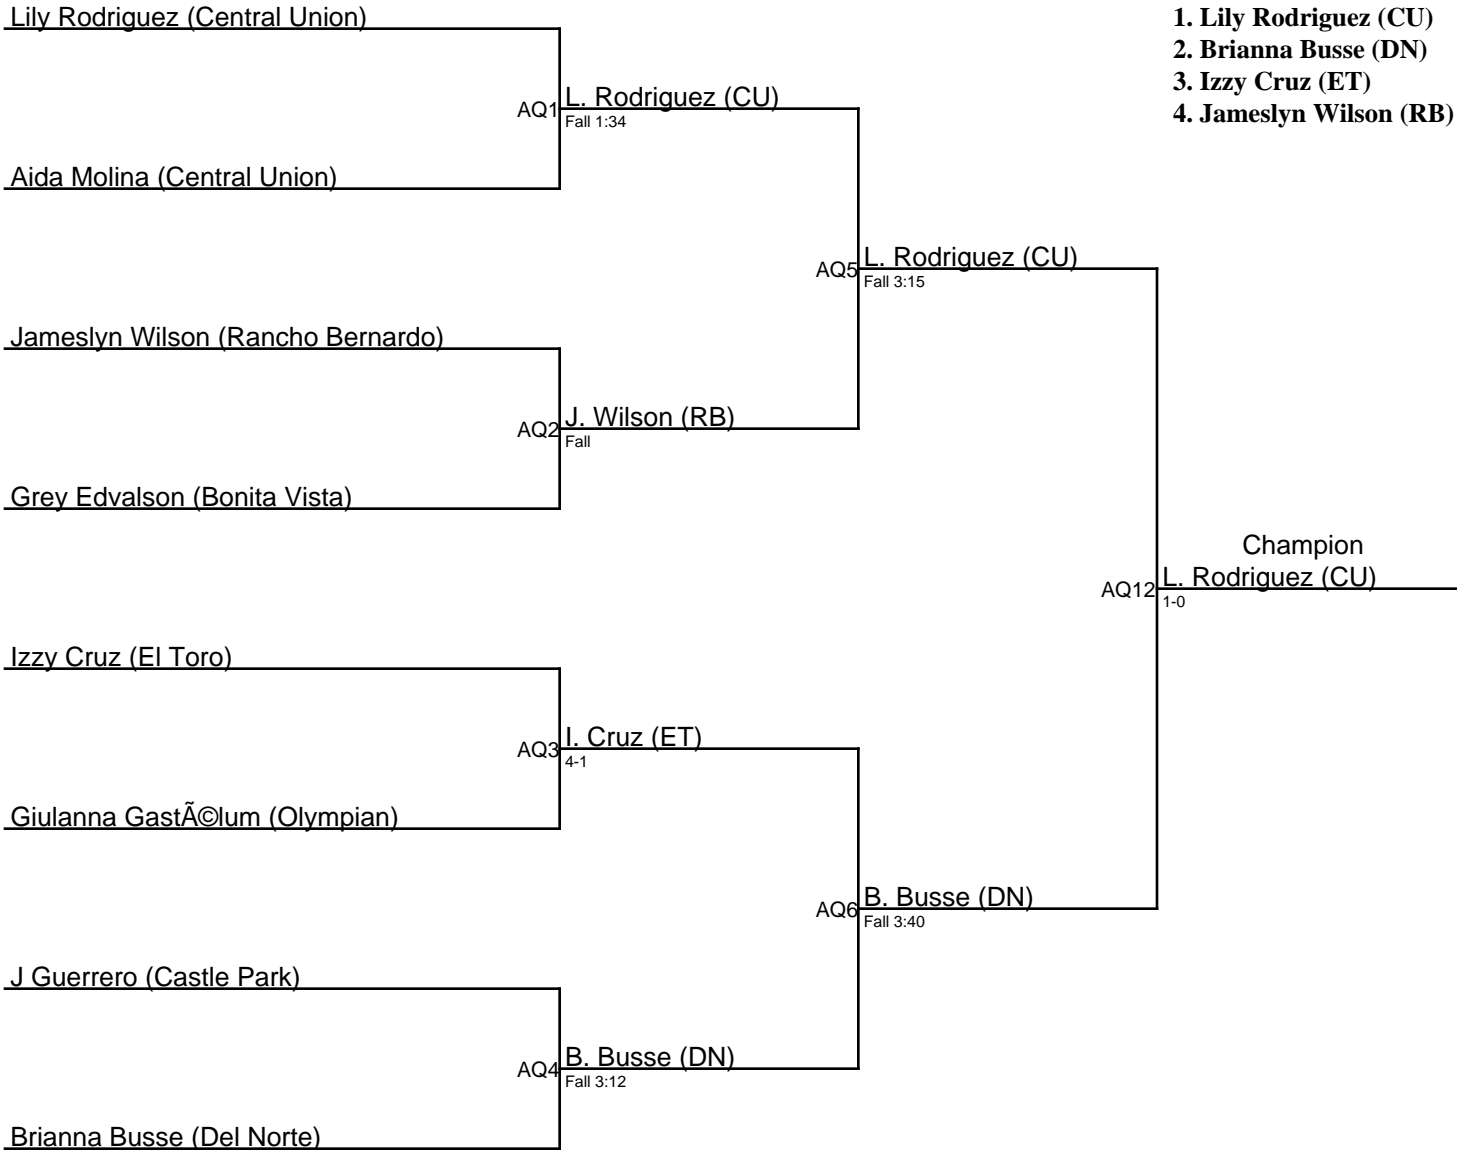

Queen of the Lake 1/6/24 / Varsity|137

1. Lily Rodriguez (CU)
2. Brianna Busse (DN)
3. Izzy Cruz (ET)
4. Jameslyn Wilson (RB)