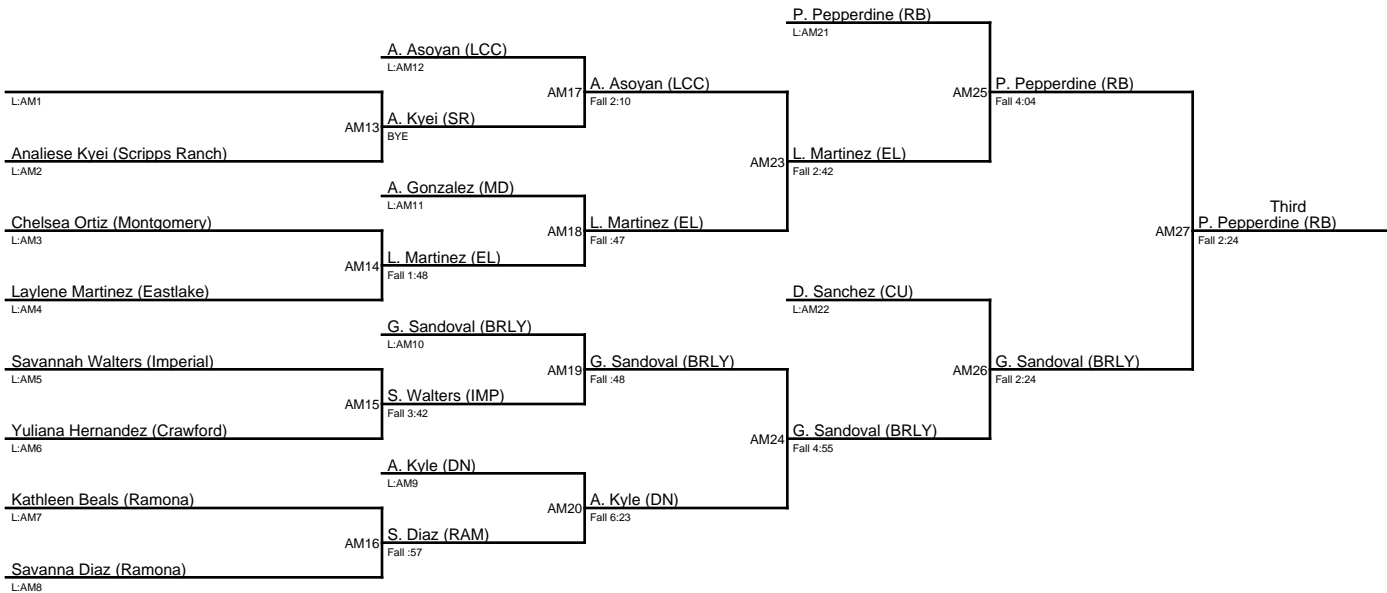

Queen of the Lake 1/6/24 / Varsity|127

1. Sierra Fahn (SNTA)
2. Beyonce Mondragon (ET)
3. Penelope Pepperdine (RB)
4. Genesis Sandoval (BRLY)