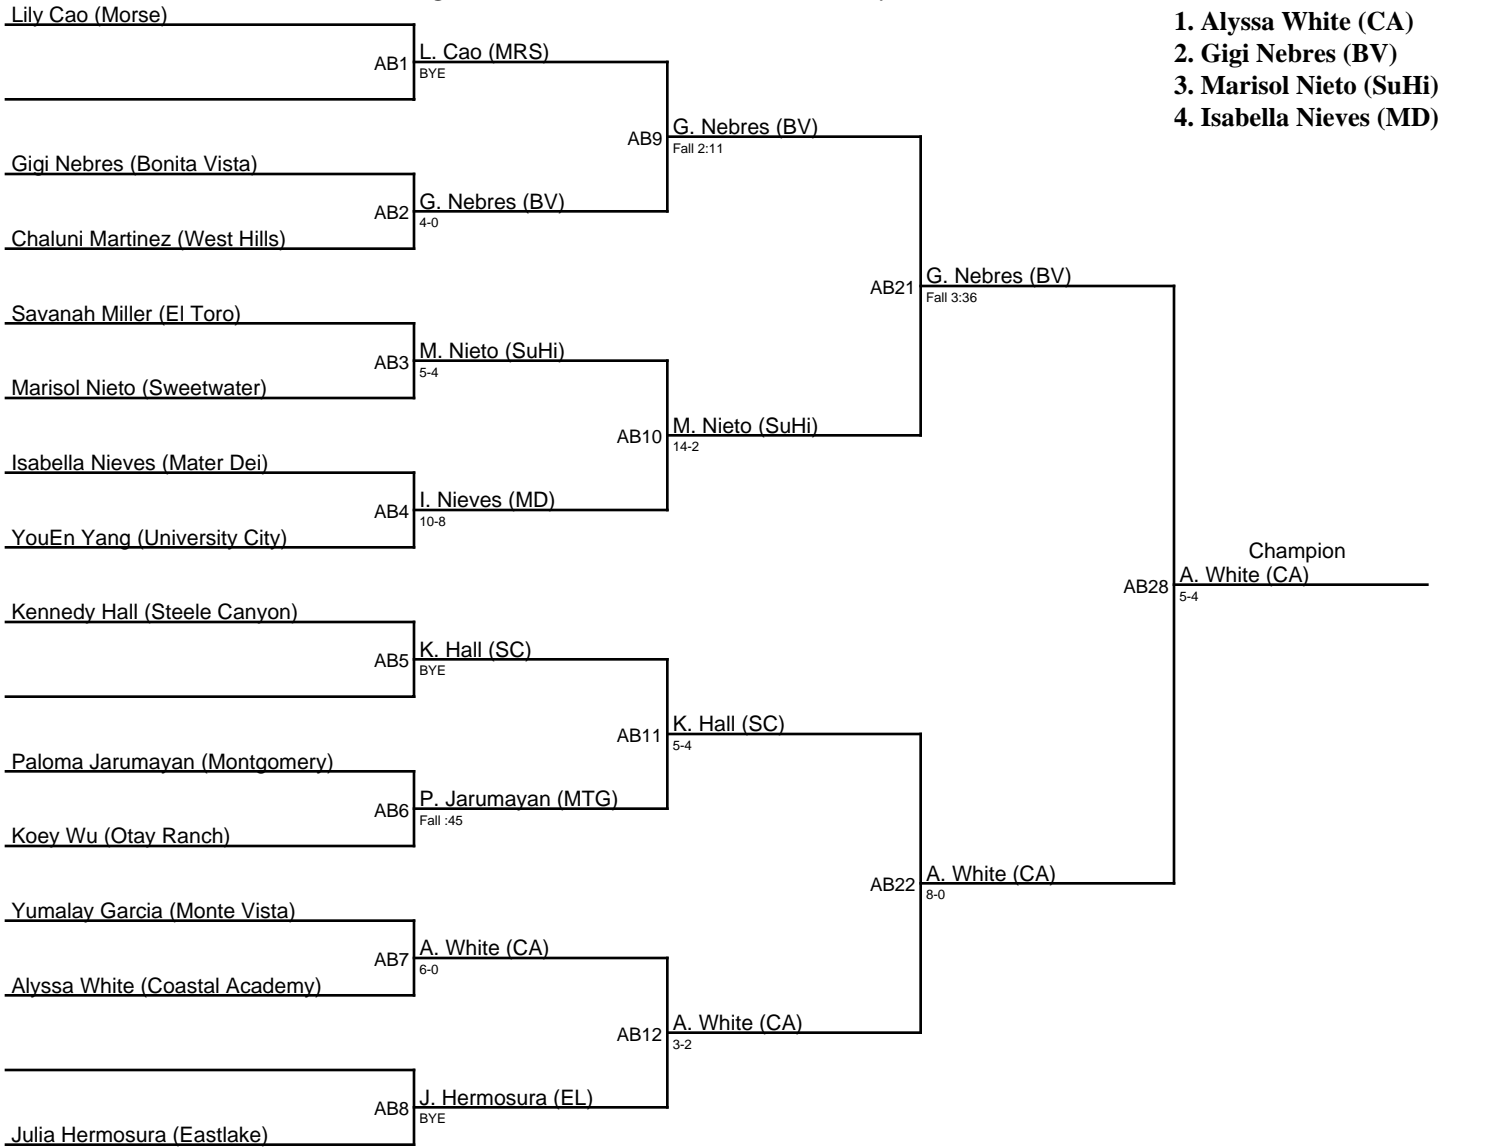

Queen of the Lake 1/6/24 / Varsity|102

Charis Tolentino (Coastal Academy)

Queen of the Lake 1/6/24 / Novice|102

1. Alyssa White (CA)
2. Gigi Nebres (BV)
3. Marisol Nieto (SuHi)
4. Isabella Nieves (MD)

Queen of the Lake 1/6/24 / Varsity|107