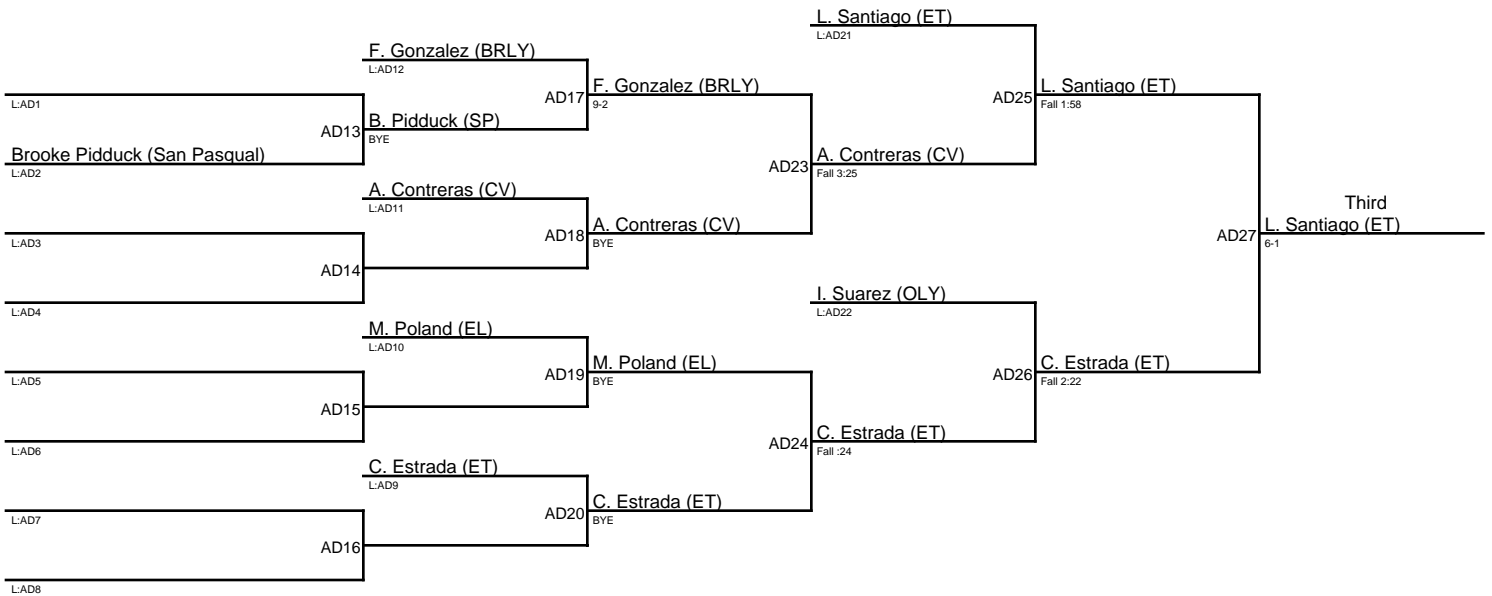

Queen of the Lake 1/6/24 / Novice|107

1. Hadiya Galvante (OLY)
2. Zymirah Castruita (EL)
3. Litzzy Santiago (ET)
4. Chole Estrada (ET)