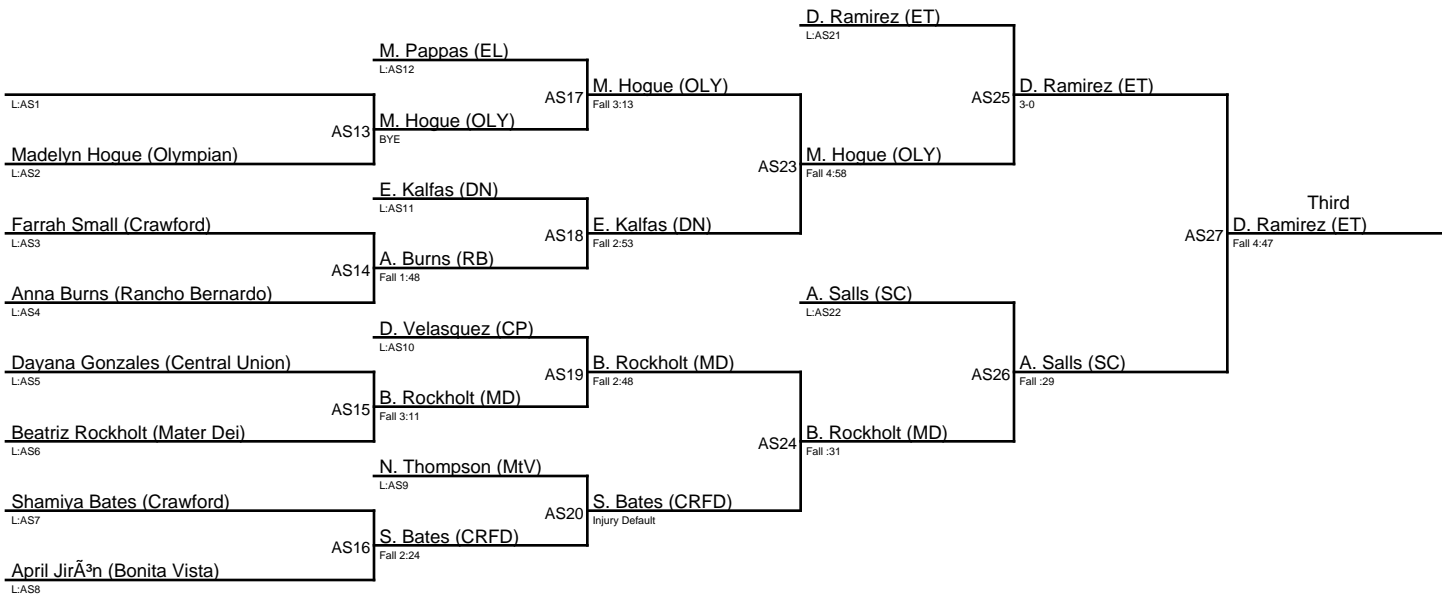

1. Vania Victoria (OLY)
2. Ariana Enriquez (CV)
3. Deysi Ramirez (ET)
4. Aiesha Salls (SC)

Queen of the Lake 1/6/24 / Novice|142

- 1. Abbey Patstone (SC)**
- 2. Tasi Quitugua (ET)**
- 3. Orinthia Martin (MRS)**
- 4. Odette Martinez (ECV)**