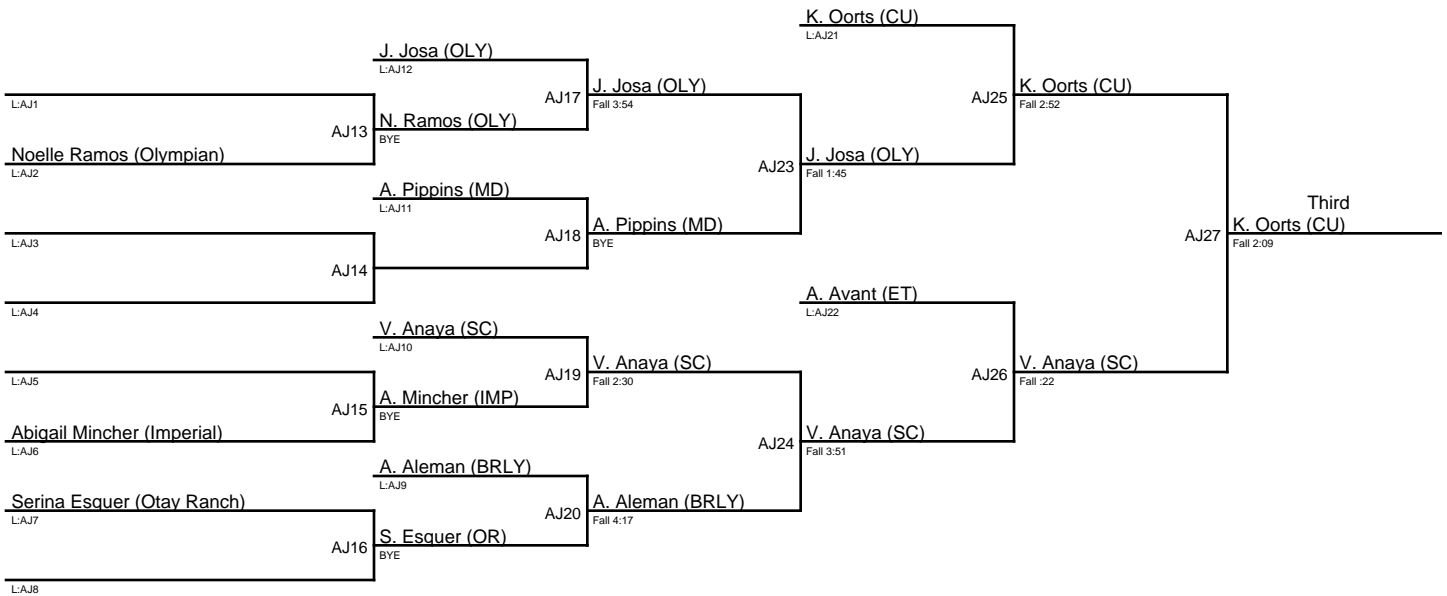

Queen of the Lake 1/6/24 / Novice|122A

1. Alexis Mende (CU)
2. Elisa Rocha (MTG)
3. Fanix Ortiz (BRLY)
4. Lila Taylor (ET)

Elisa Rocha (Montgomery)

Hannah Carbajal (Steele Canyon)

Lila Taylor (El Toro)

Evalyn ChÃ¡vez (Bonita Vista)