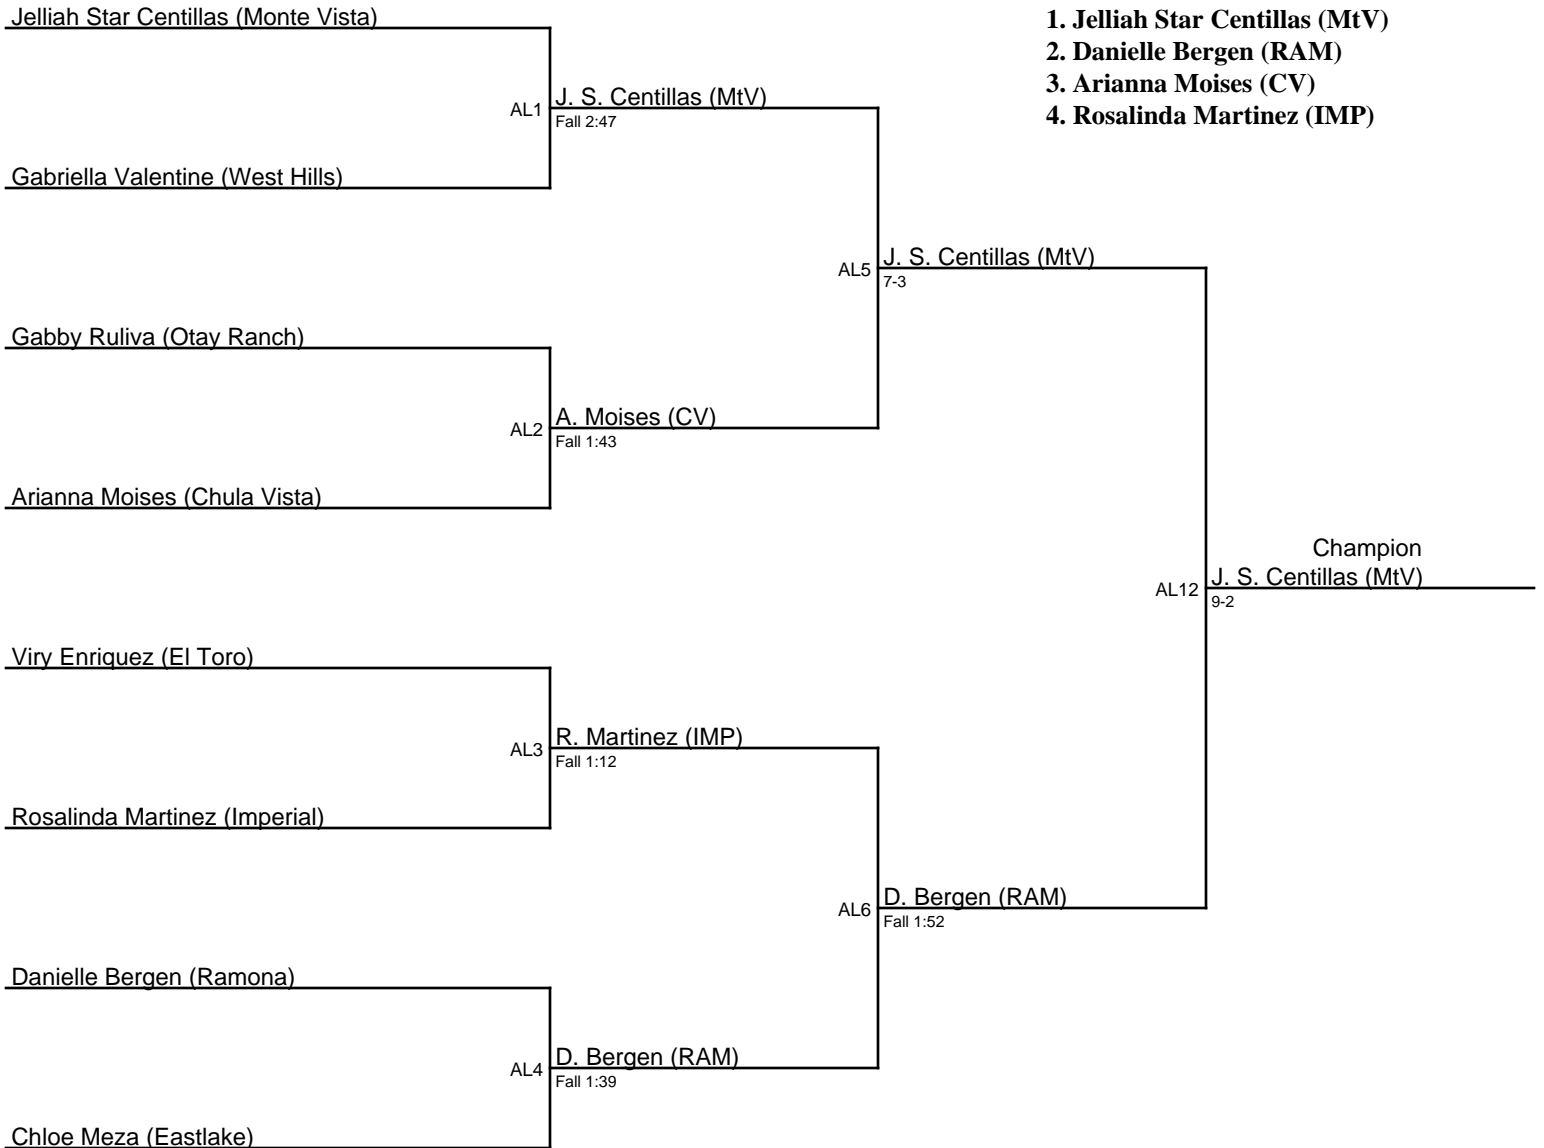

Queen of the Lake 1/6/24 / Novice|122B

- **1. Jelliah Star Centillas (MtV)**
- **2. Danielle Bergen (RAM)**
- **3. Arianna Moises (CV)**
- **4. Rosalinda Martinez (IMP)**