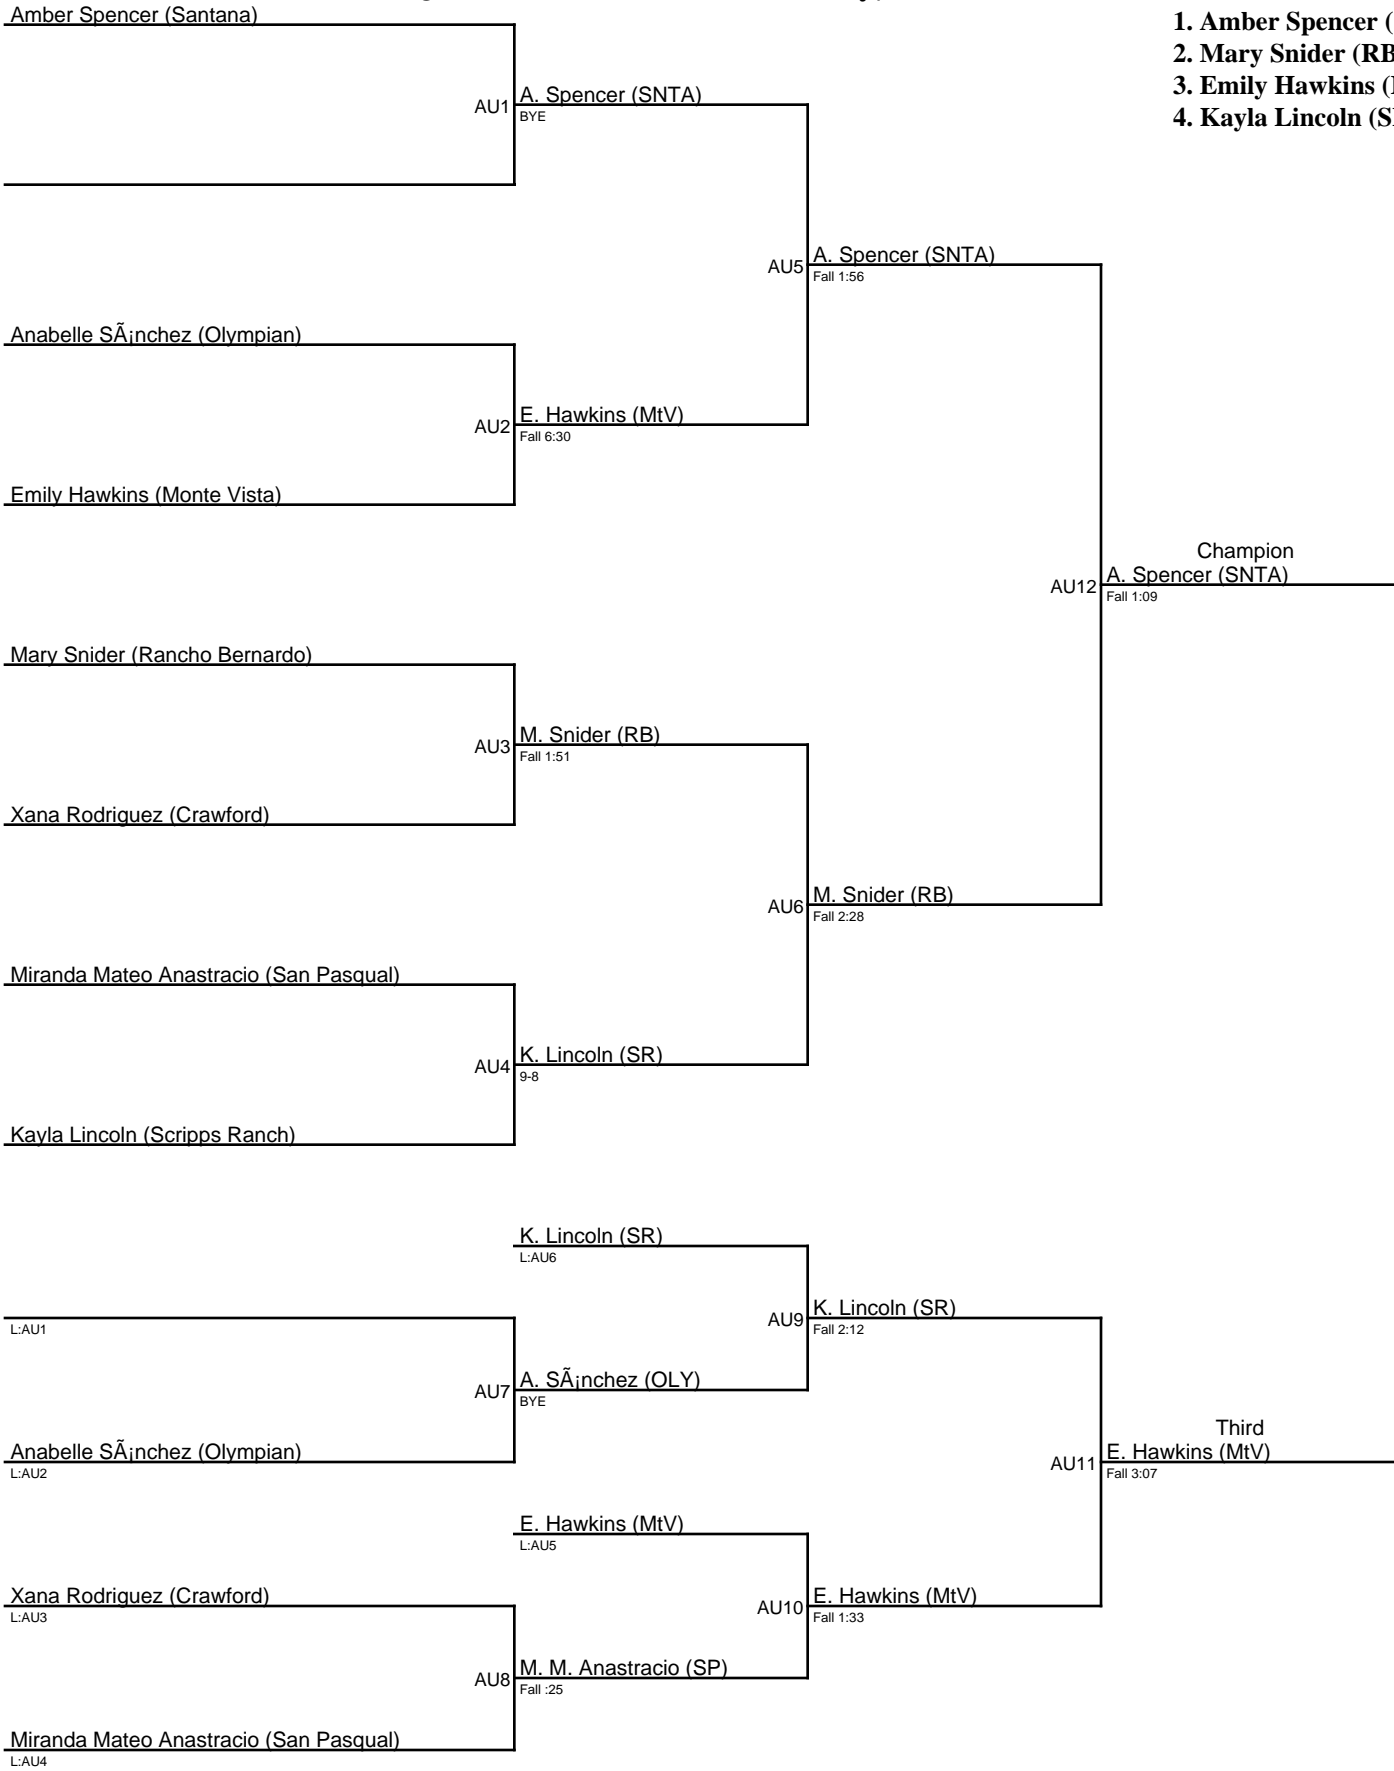

Queen of the Lake 1/6/24 / Varsity|147

1. Amber Spencer (SNTA)
2. Mary Snider (RB)
3. Emily Hawkins (MtV)
4. Kayla Lincoln (SR)