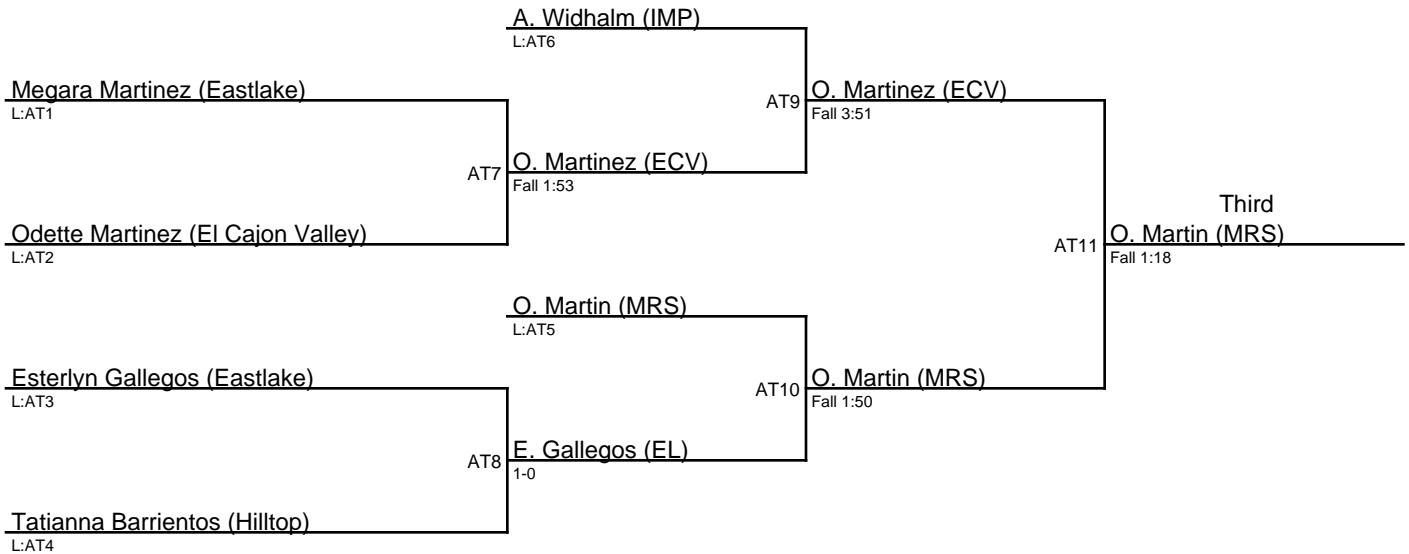

1. Vania Victoria (OLY)
2. Ariana Enriquez (CV)
3. Deysi Ramirez (ET)
4. Aiesha Salls (SC)

Queen of the Lake 1/6/24 / Novice|142

- 1. Abbey Patstone (SC)**
- 2. Tasi Quitugua (ET)**
- 3. Orinthia Martin (MRS)**
- 4. Odette Martinez (ECV)**