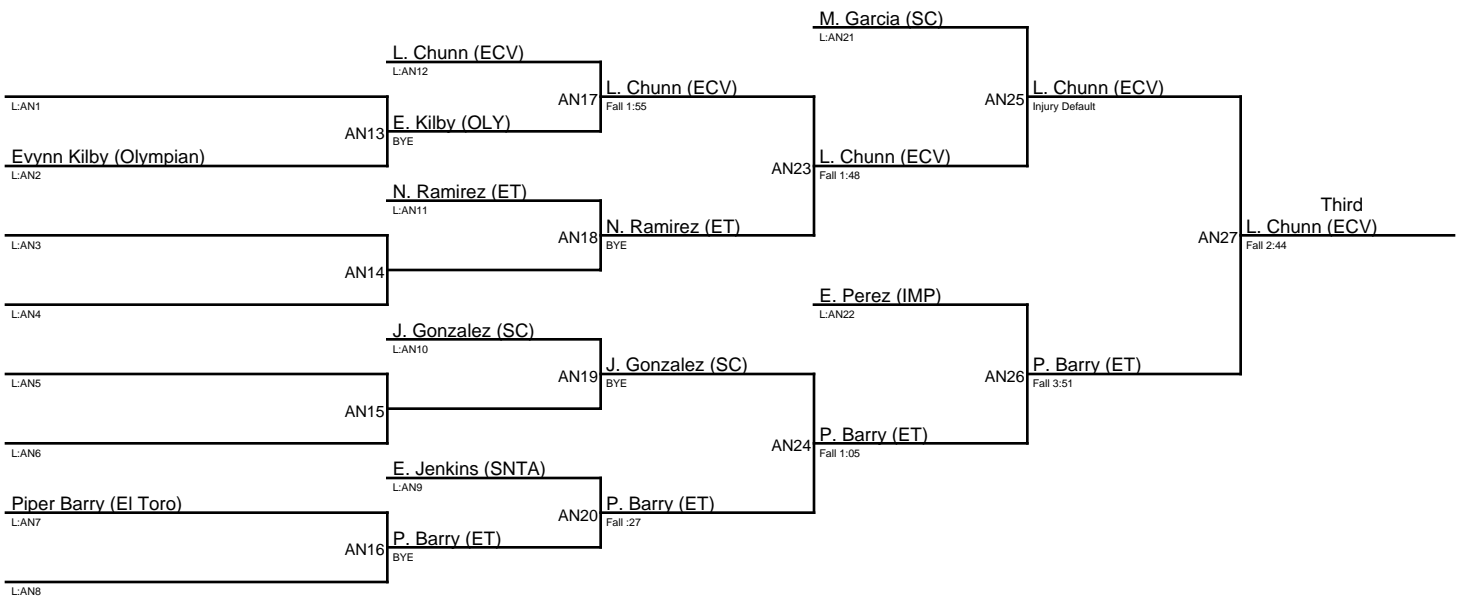

Queen of the Lake 1/6/24 / Novice|127

1. Juliana Peter (EL)
2. Catharina Curi (CAR)
3. Lillie Chunn (ECV)
4. Piper Barry (ET)