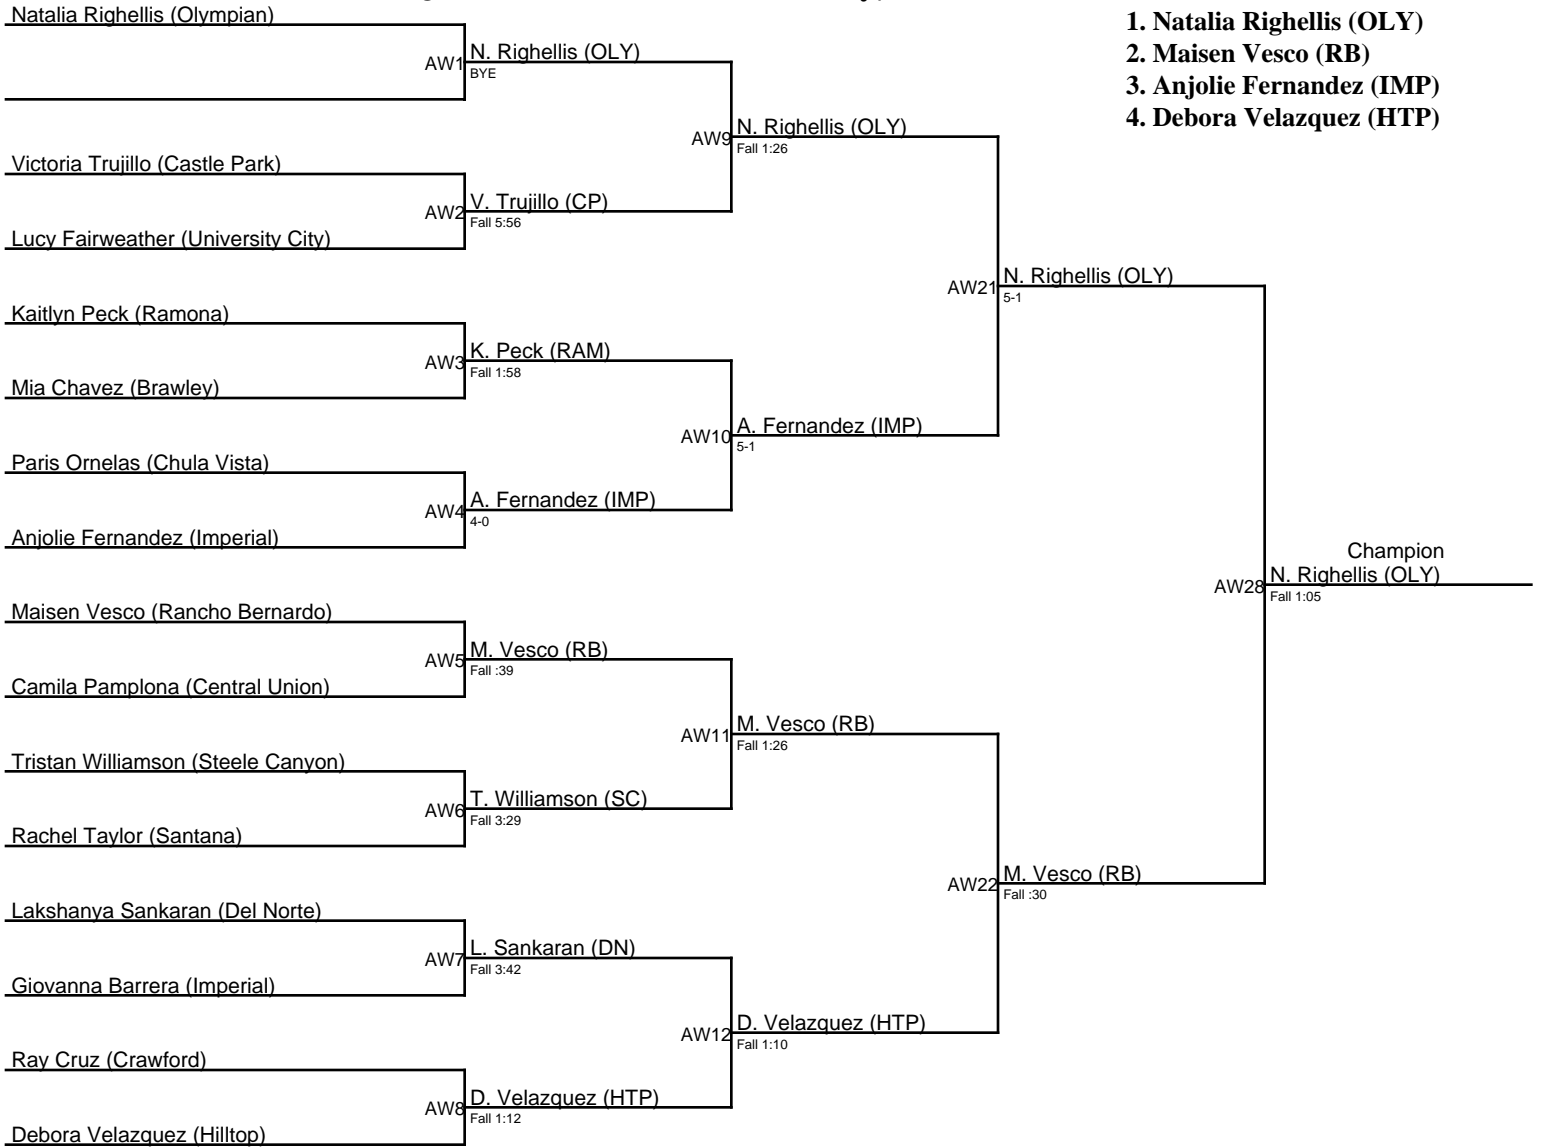

Queen of the Lake 1/6/24 / Varsity|157