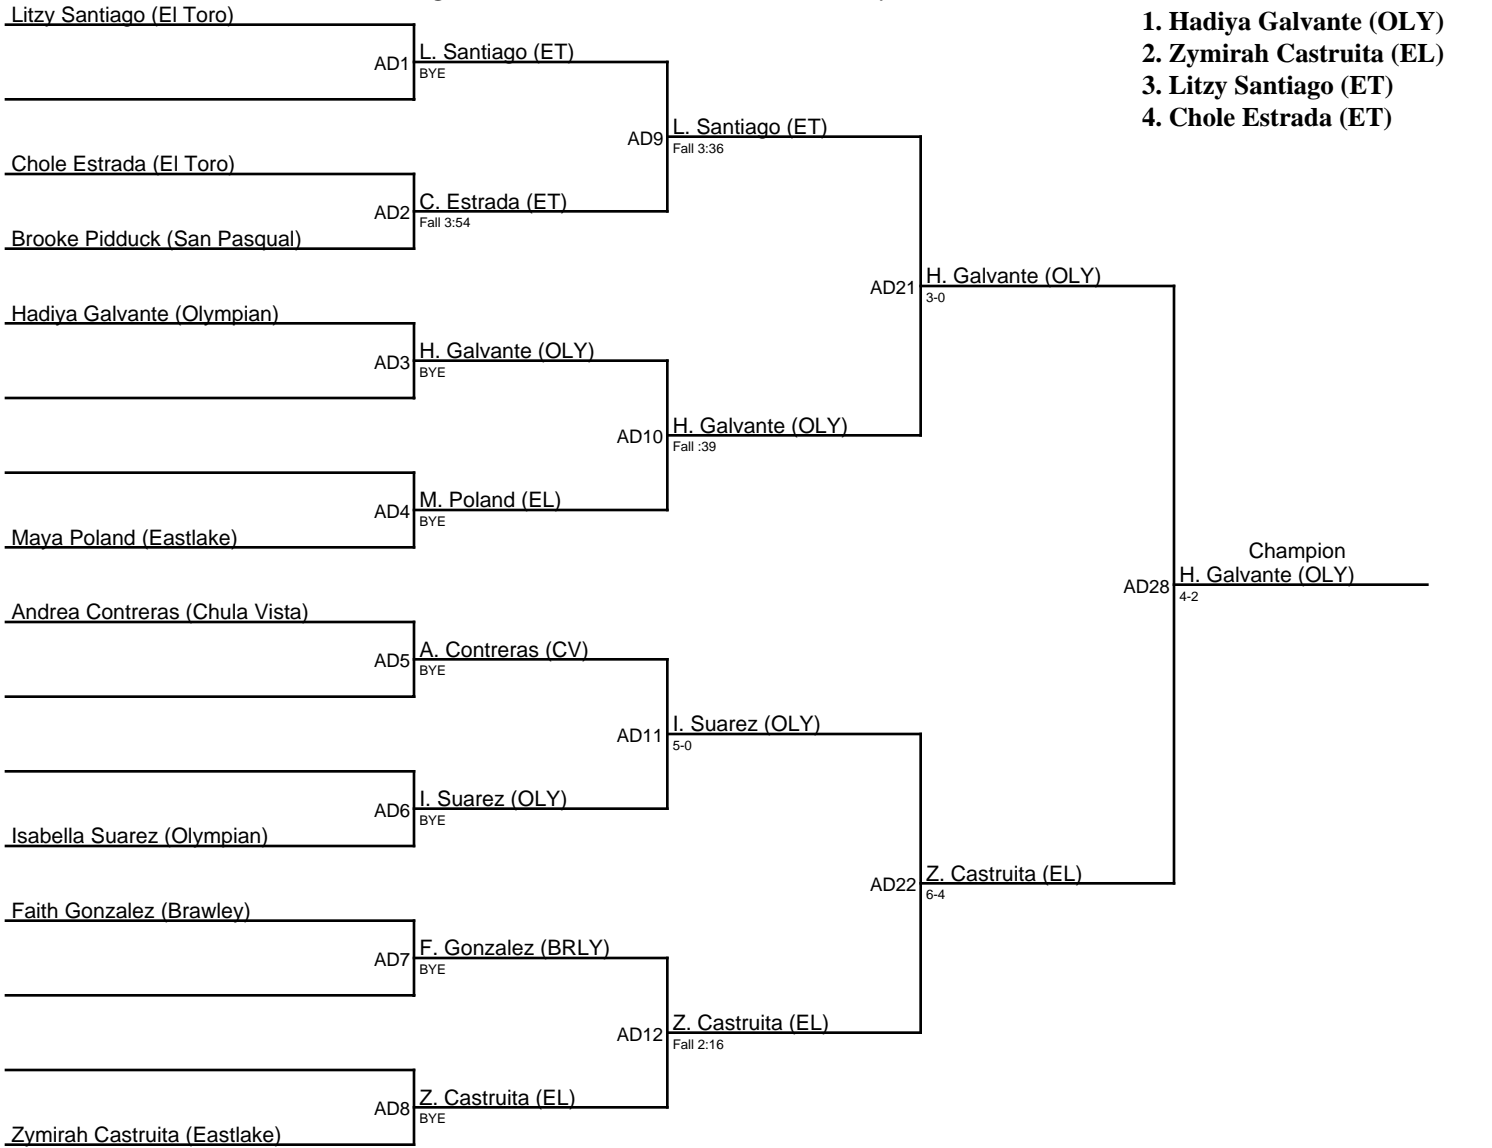

Queen of the Lake 1/6/24 / Novice|107

1. Hadiya Galvante (OLY)
2. Zymirah Castruita (EL)
3. Litzzy Santiago (ET)
4. Chole Estrada (ET)