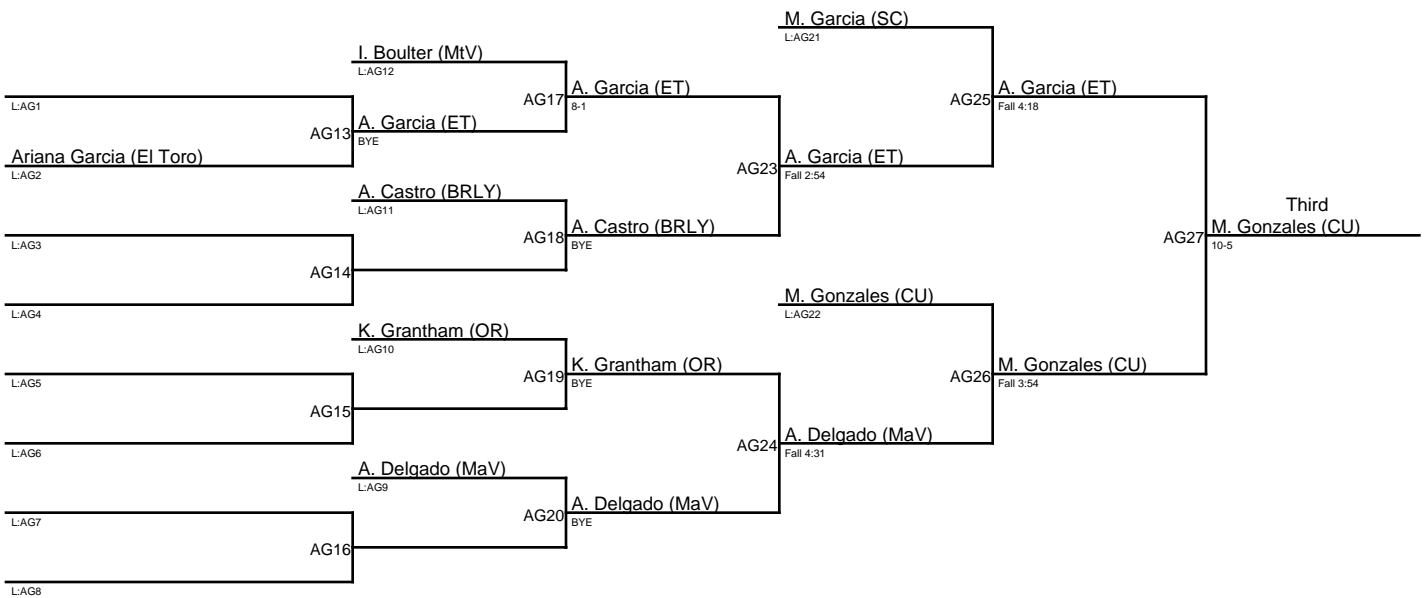

Queen of the Lake 1/6/24 / Varsity|117