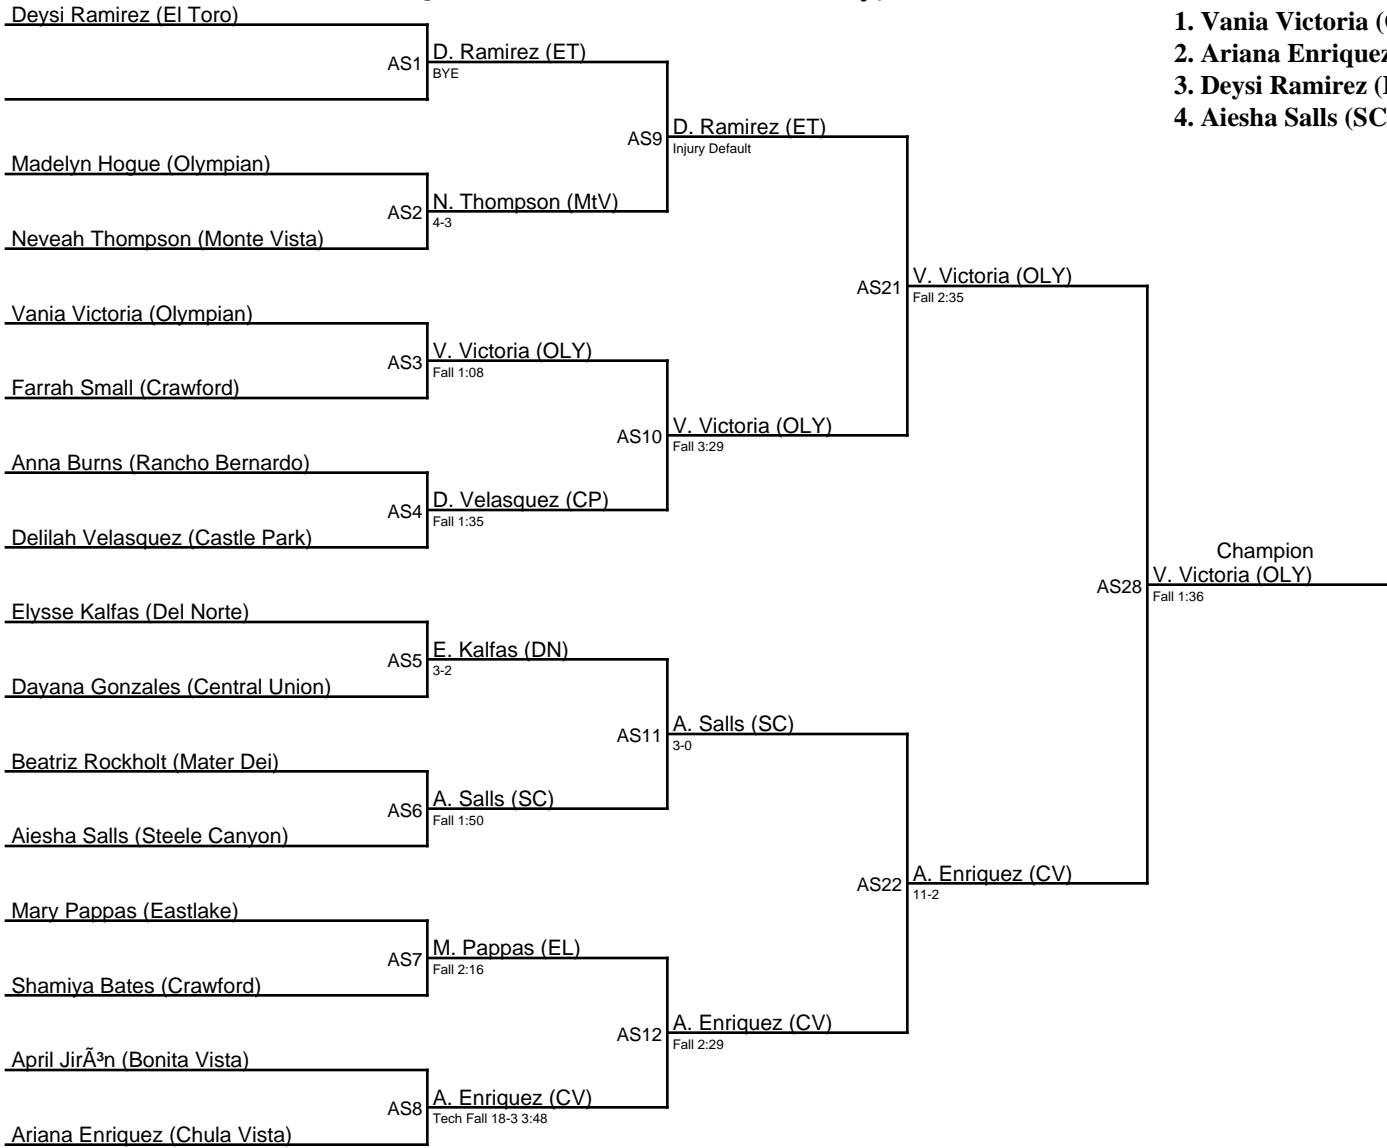

1. Vania Victoria (OLY)
2. Ariana Enriquez (CV)
3. Deysi Ramirez (ET)
4. Aiesha Salls (SC)

Queen of the Lake 1/6/24 / Novice|142

- 1. Abbey Patstone (SC)**
- 2. Tasi Quitugua (ET)**
- 3. Orinthia Martin (MRS)**
- 4. Odette Martinez (ECV)**