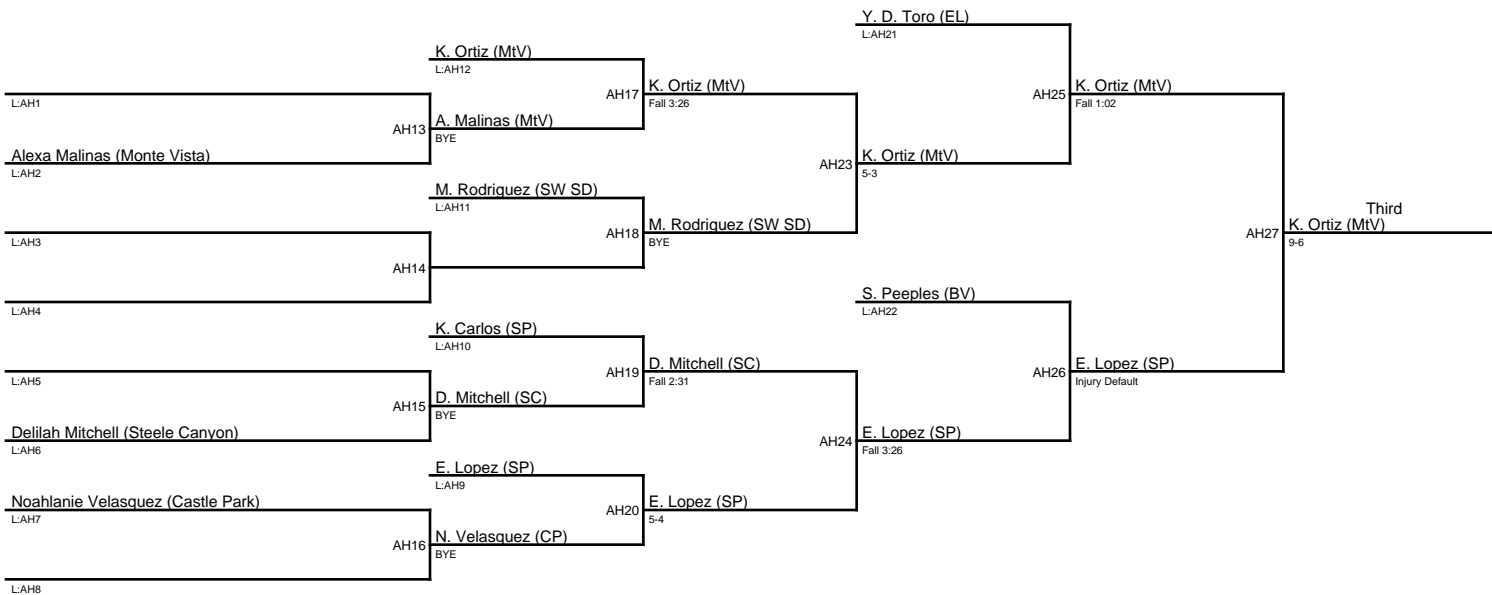

A. Robles (SuHi)

5-2

A. Robles (SuHi)

from N:AF4

Queen of the Lake 1/6/24 / Varsity|117

Queen of the Lake 1/6/24 / Novice|117A

1. Kacie Castellanos (ET)
2. Ava McGough (OLY)
3. Katara Ortiz (MtV)
4. Esme Lopez (SP)