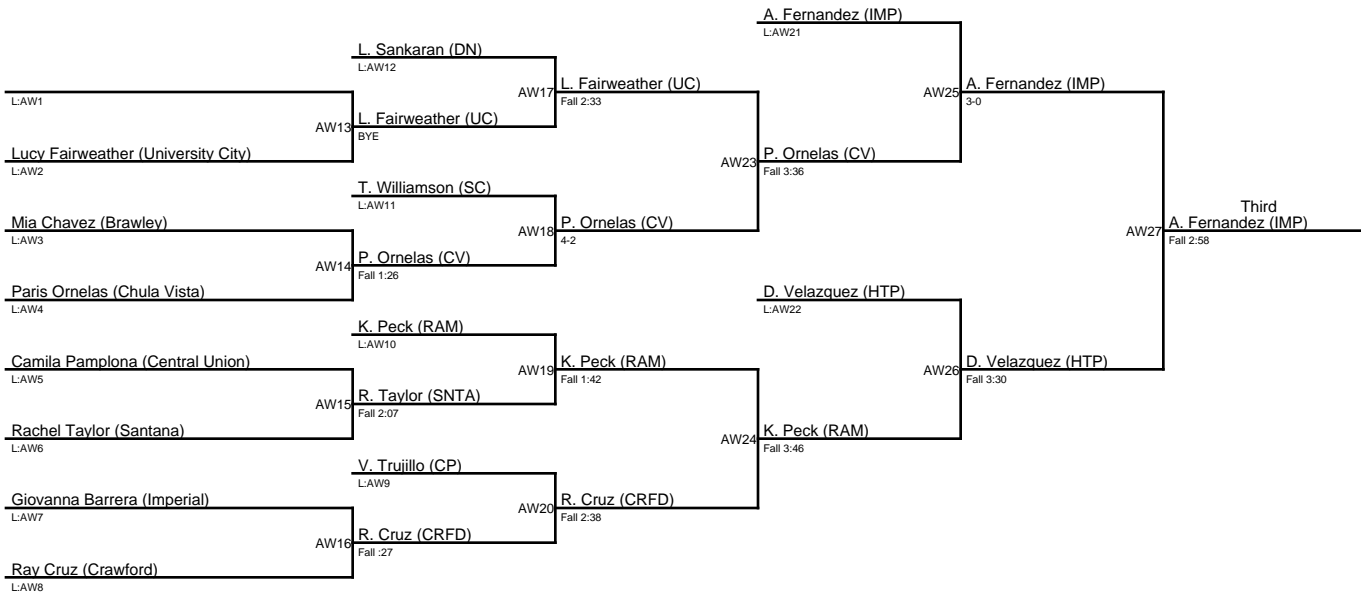

Queen of the Lake 1/6/24 / Varsity|157