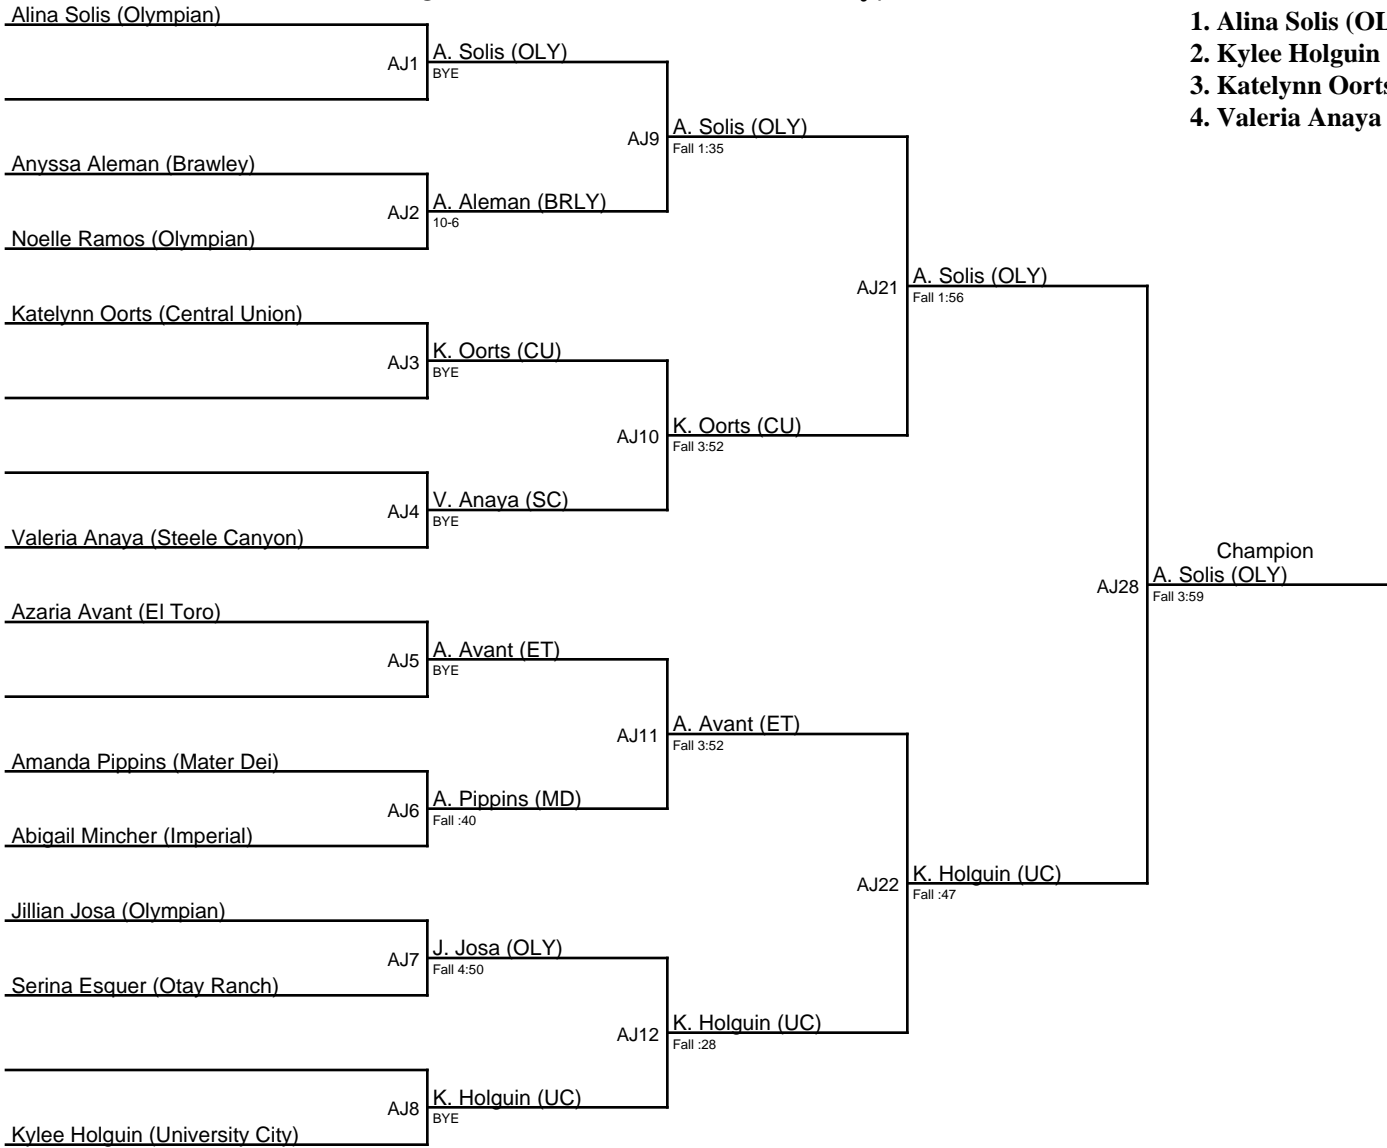

Queen of the Lake 1/6/24 / Novice|122A

1. Alexis Mende (CU)
2. Elisa Rocha (MTG)
3. Fanix Ortiz (BRLY)
4. Lila Taylor (ET)

Elisa Rocha (Montgomery)

Hannah Carbajal (Steele Canyon)

Lila Taylor (El Toro)

Evalyn ChÃ¡vez (Bonita Vista)