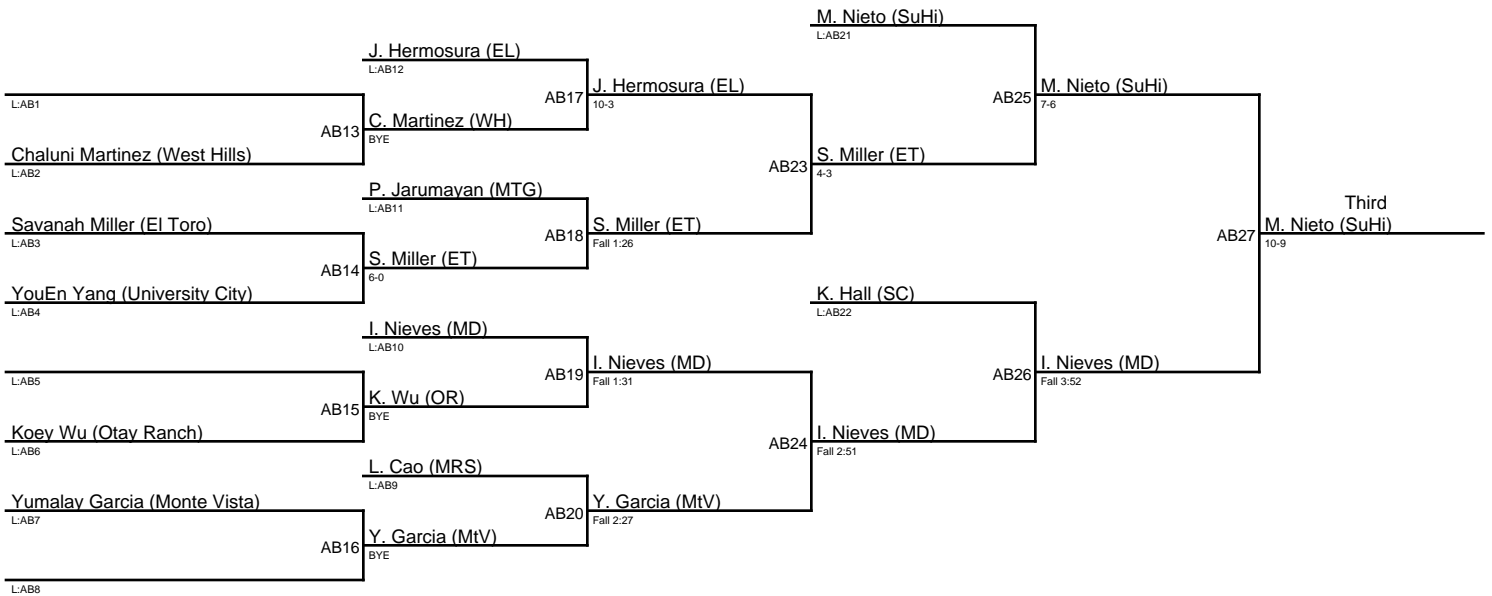

Queen of the Lake 1/6/24 / Varsity|102

Charis Tolentino (Coastal Academy)

Queen of the Lake 1/6/24 / Novice|102

1. Alyssa White (CA)
2. Gigi Nebres (BV)
3. Marisol Nieto (SuHi)
4. Isabella Nieves (MD)

Queen of the Lake 1/6/24 / Varsity|107