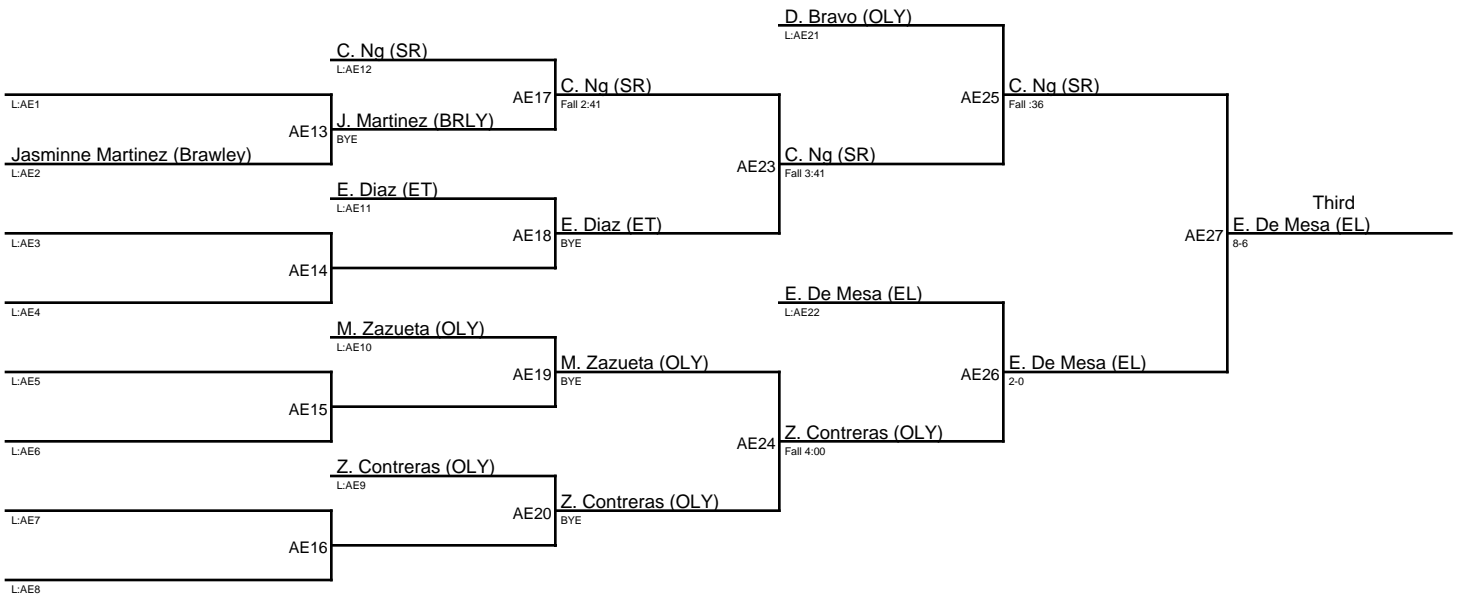

Queen of the Lake 1/6/24 / Varsity|112

1. Caroline Collins (CAR)
2. Maliya Lumahan (OR)
3. Emme De Mesa (EL)
4. Chloe Ng (SR)