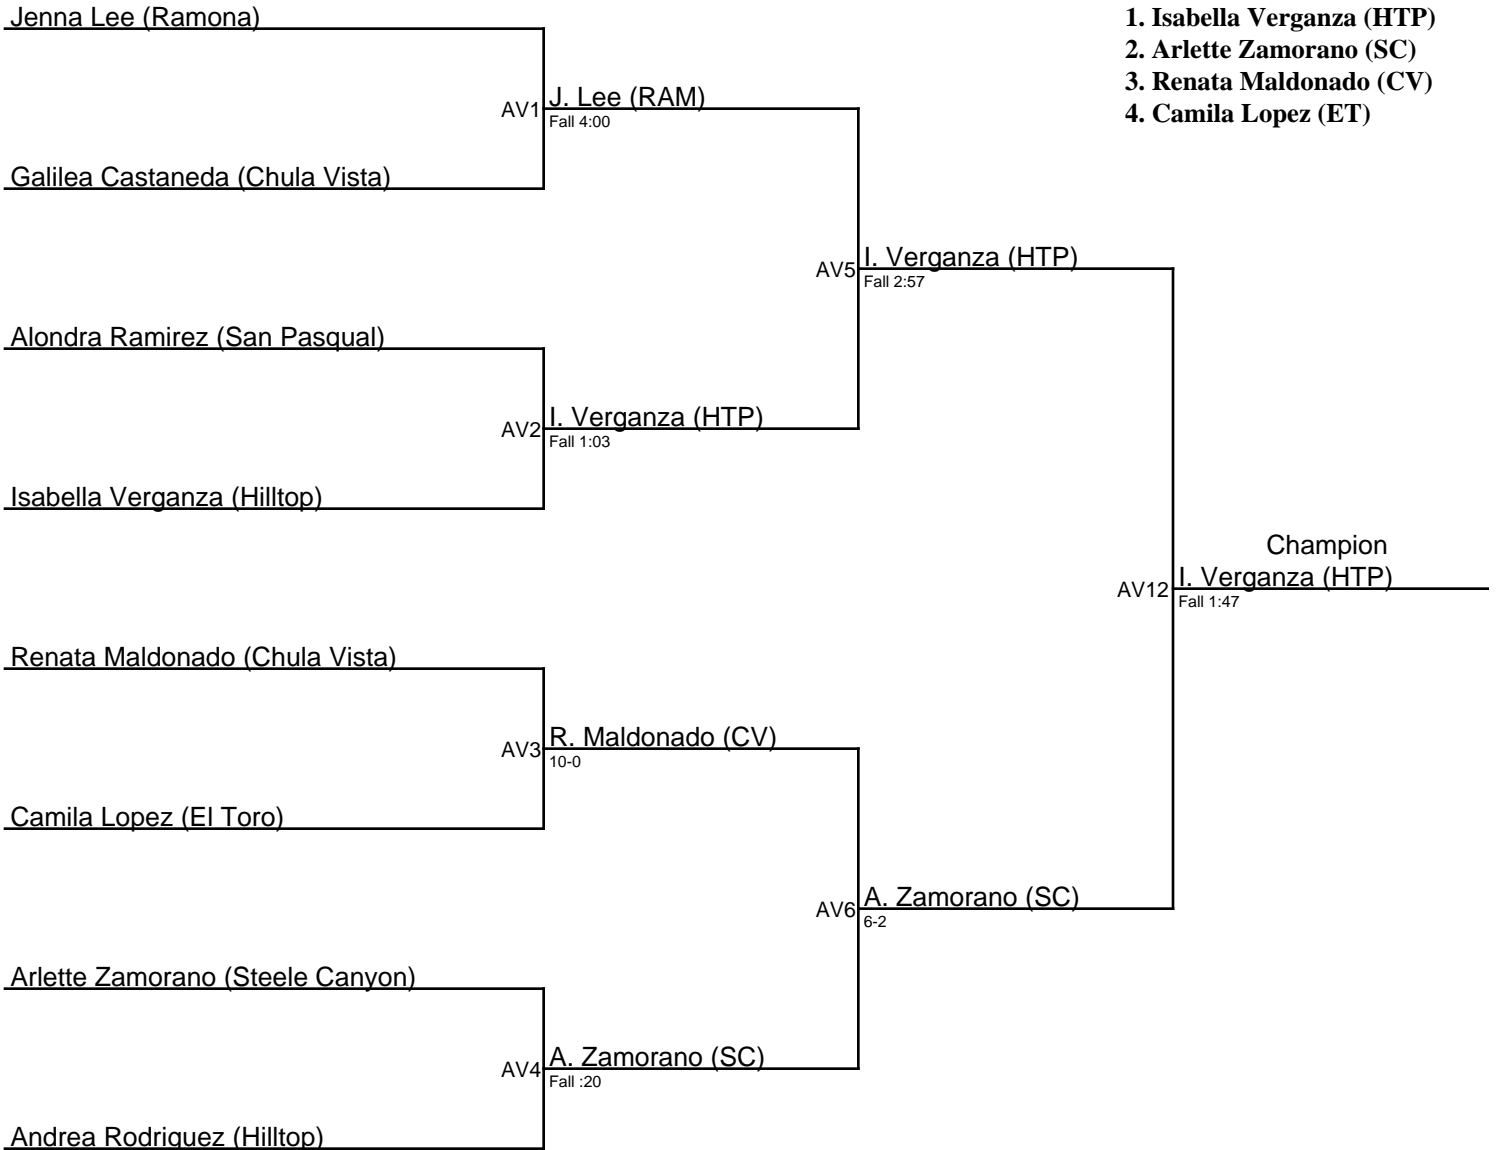

Queen of the Lake 1/6/24 / Novice 147

1. Isabella Verganza (HTP)
2. Arlette Zamorano (SC)
3. Renata Maldonado (CV)
4. Camila Lopez (ET)