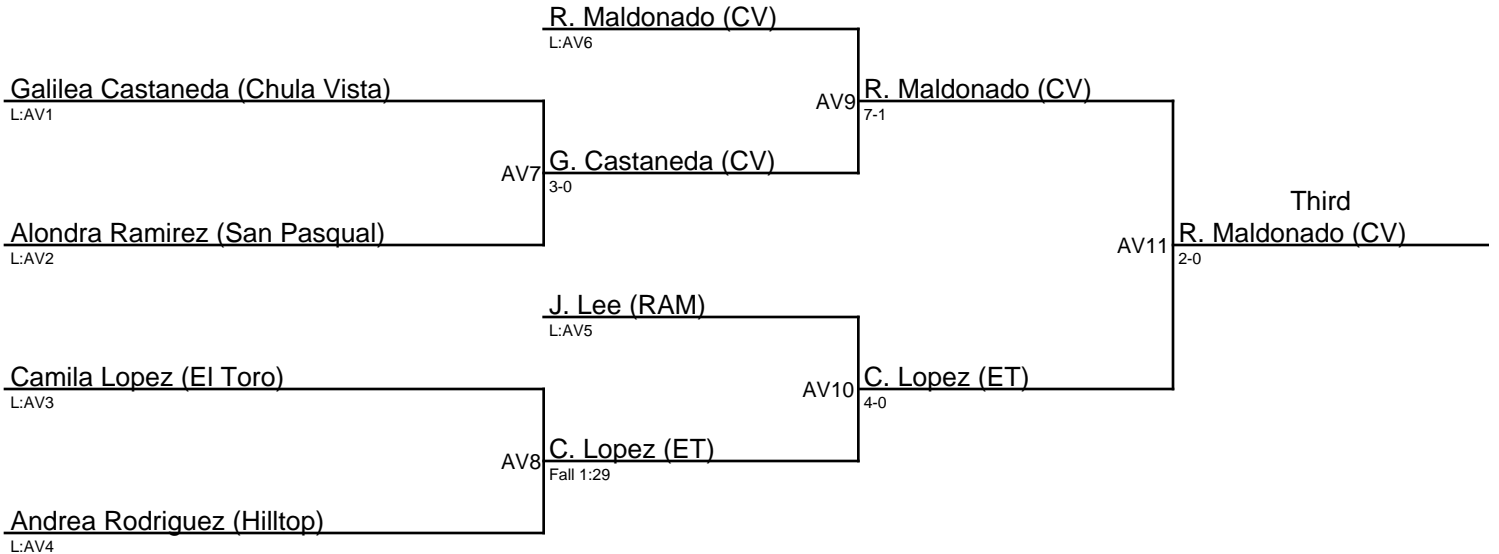

Queen of the Lake 1/6/24 / Novice 147

1. Isabella Verganza (HTP)
2. Arlette Zamorano (SC)
3. Renata Maldonado (CV)
4. Camila Lopez (ET)