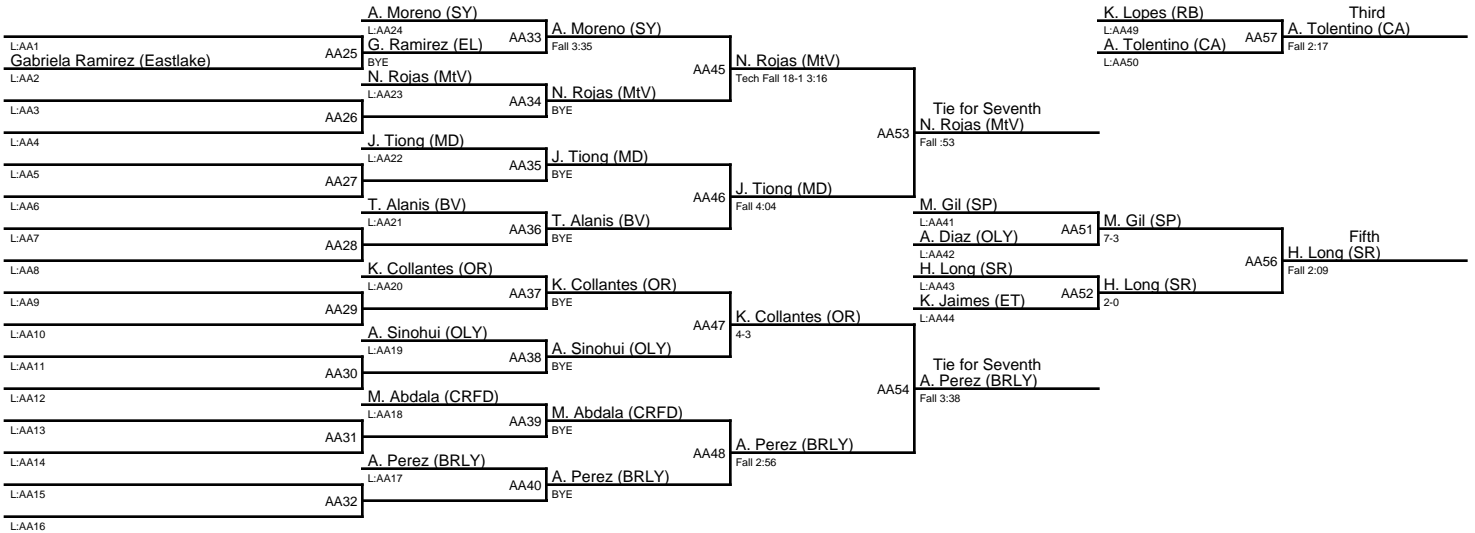

Queen of the Lake 1/6/24 / Varsity|102

Charis Tolentino (Coastal Academy)

Queen of the Lake 1/6/24 / Novice|102

1. Alyssa White (CA)
2. Gigi Nebres (BV)
3. Marisol Nieto (SuHi)
4. Isabella Nieves (MD)

Queen of the Lake 1/6/24 / Varsity|107