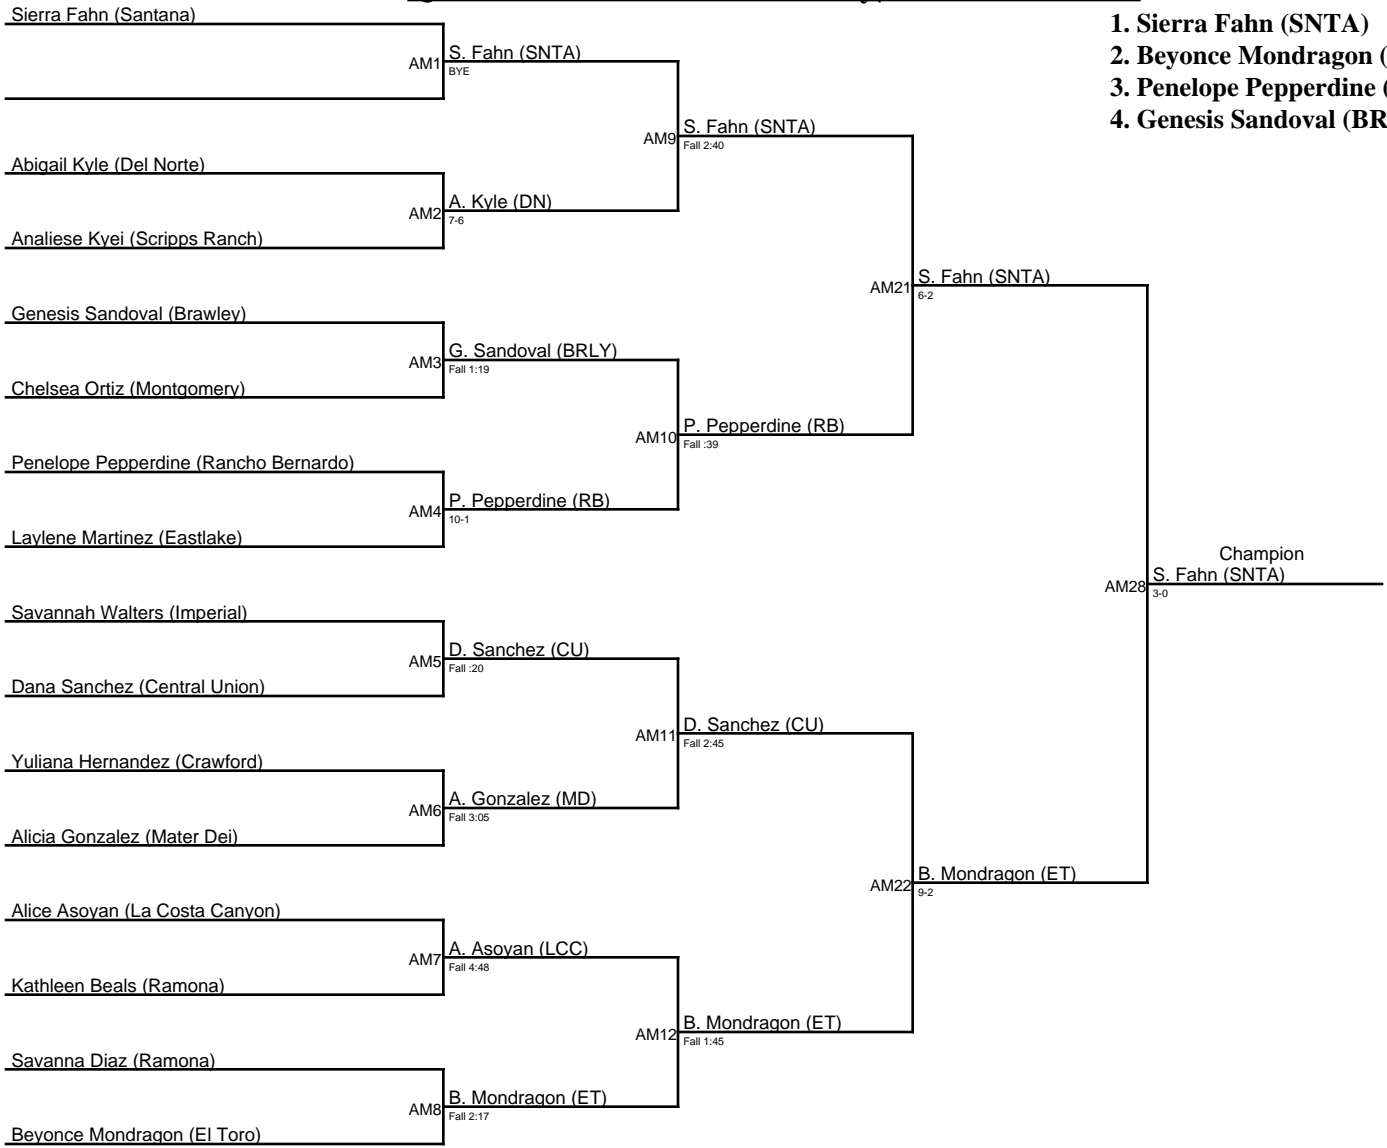

Queen of the Lake 1/6/24 / Varsity|127

1. Sierra Fahn (SNTA)
2. Beyonce Mondragon (ET)
3. Penelope Pepperdine (RB)
4. Genesis Sandoval (BRLY)