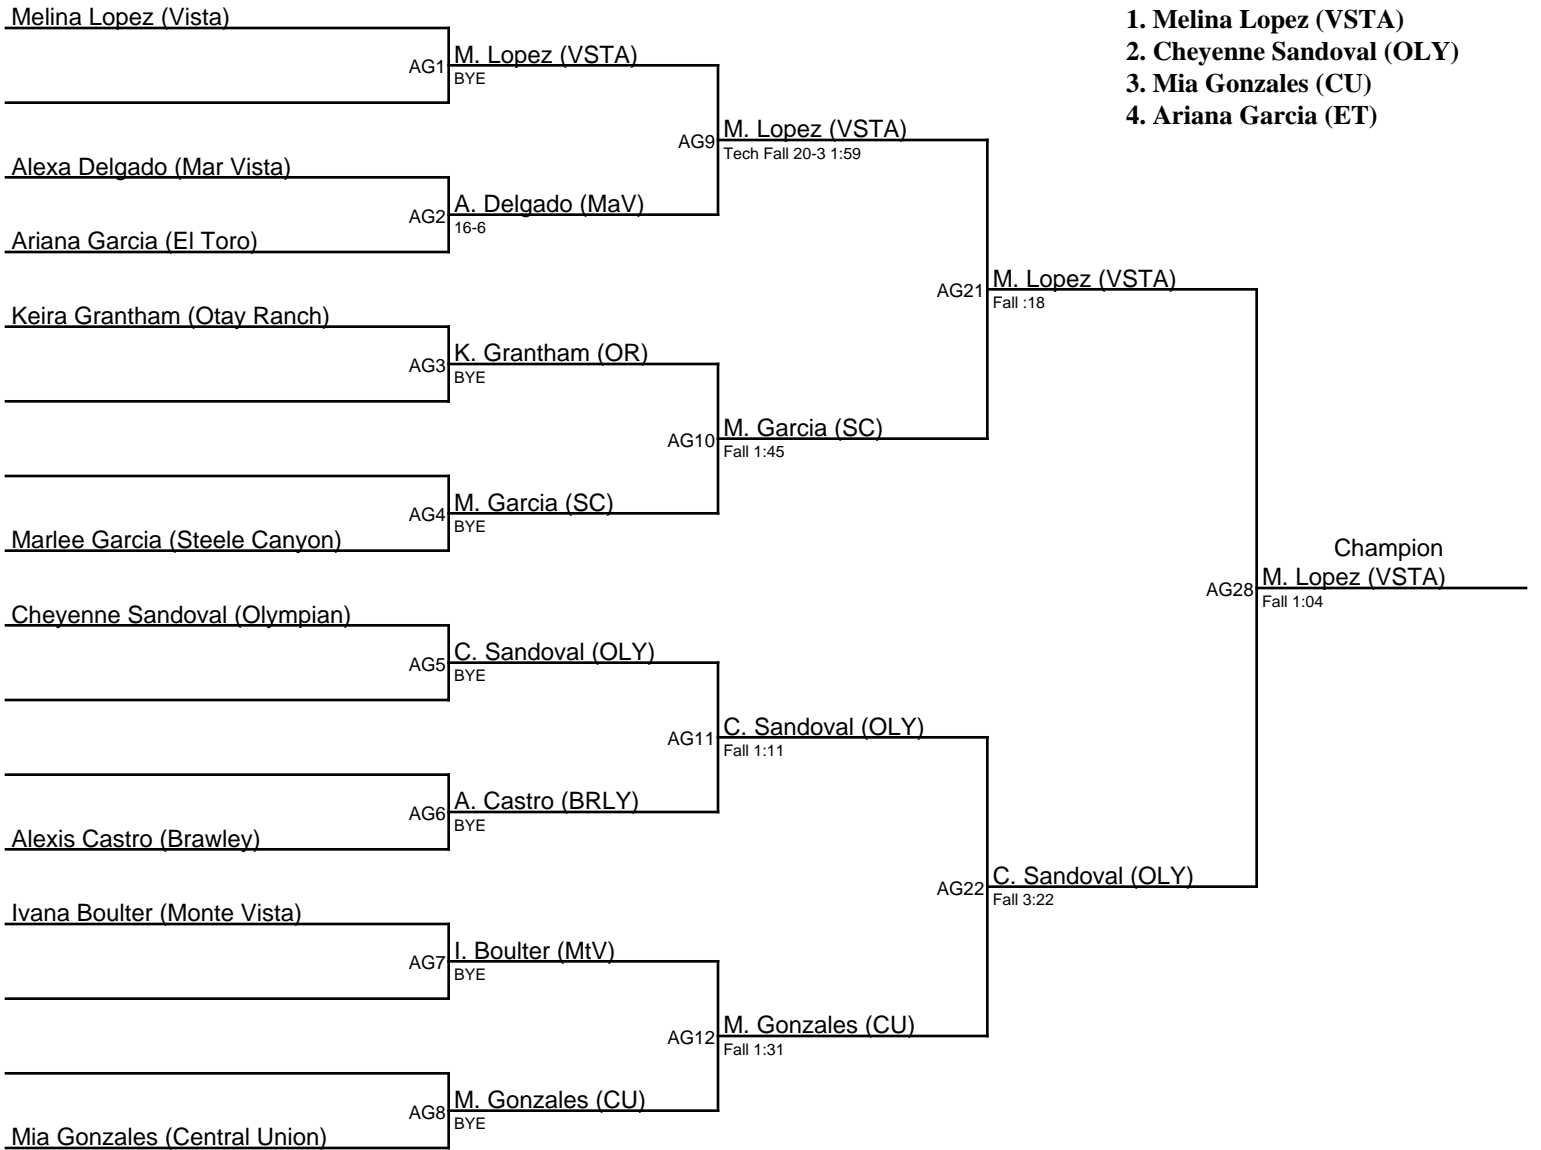

A. Robles (SuHi)

5-2

A. Robles (SuHi)

from N:AF4

Queen of the Lake 1/6/24 / Varsity|117

Queen of the Lake 1/6/24 / Novice|117A

1. Kacie Castellanos (ET)
2. Ava McGough (OLY)
3. Katara Ortiz (MtV)
4. Esme Lopez (SP)