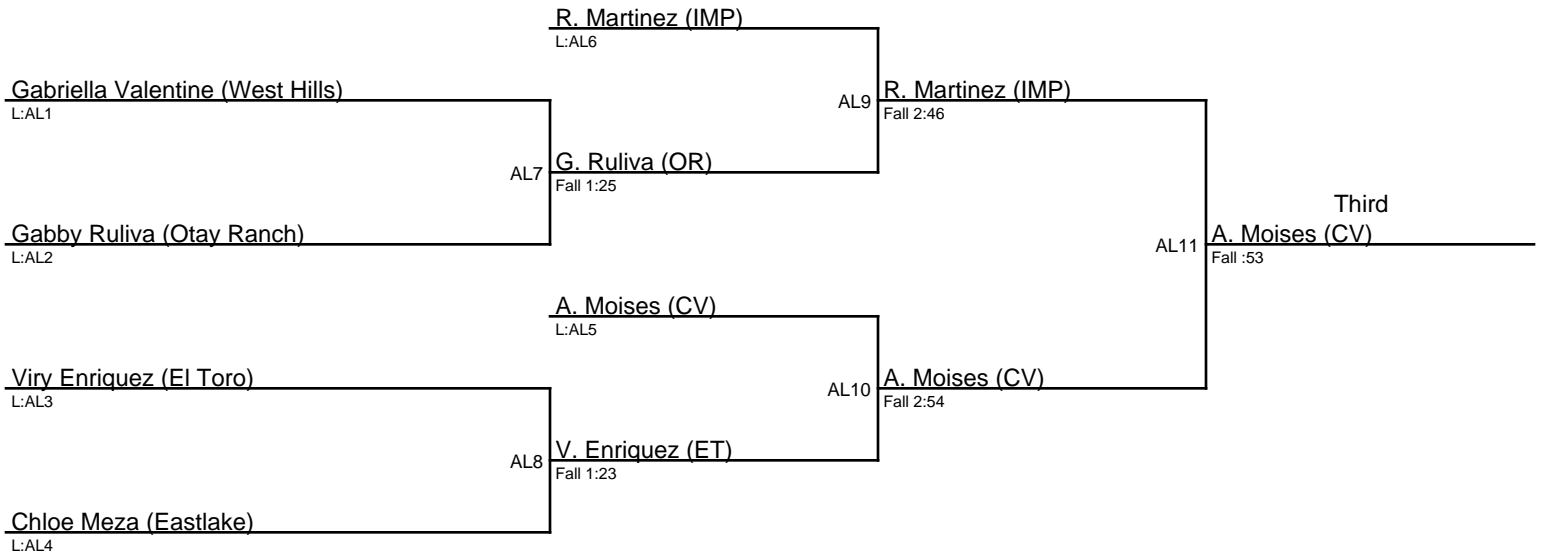

Queen of the Lake 1/6/24 / Novice|122B

- **1. Jelliah Star Centillas (MtV)**
- **2. Danielle Bergen (RAM)**
- **3. Arianna Moises (CV)**
- **4. Rosalinda Martinez (IMP)**