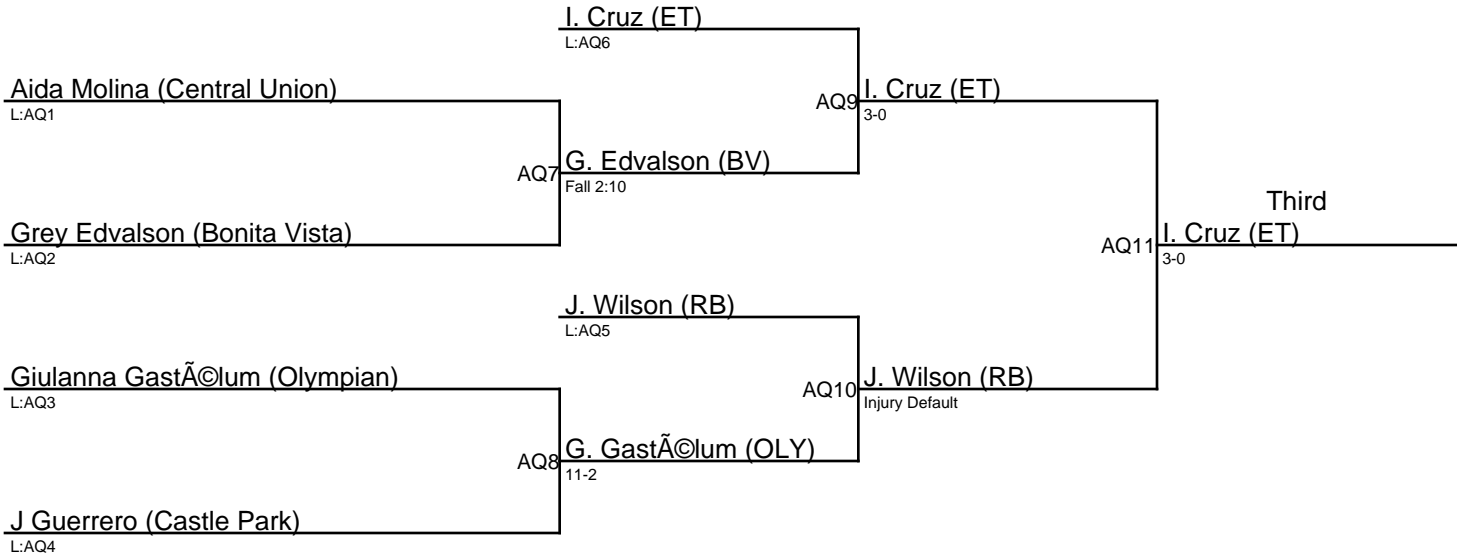

Queen of the Lake 1/6/24 / Varsity|137

1. Lily Rodriguez (CU)
2. Brianna Busse (DN)
3. Izzy Cruz (ET)
4. Jameslyn Wilson (RB)