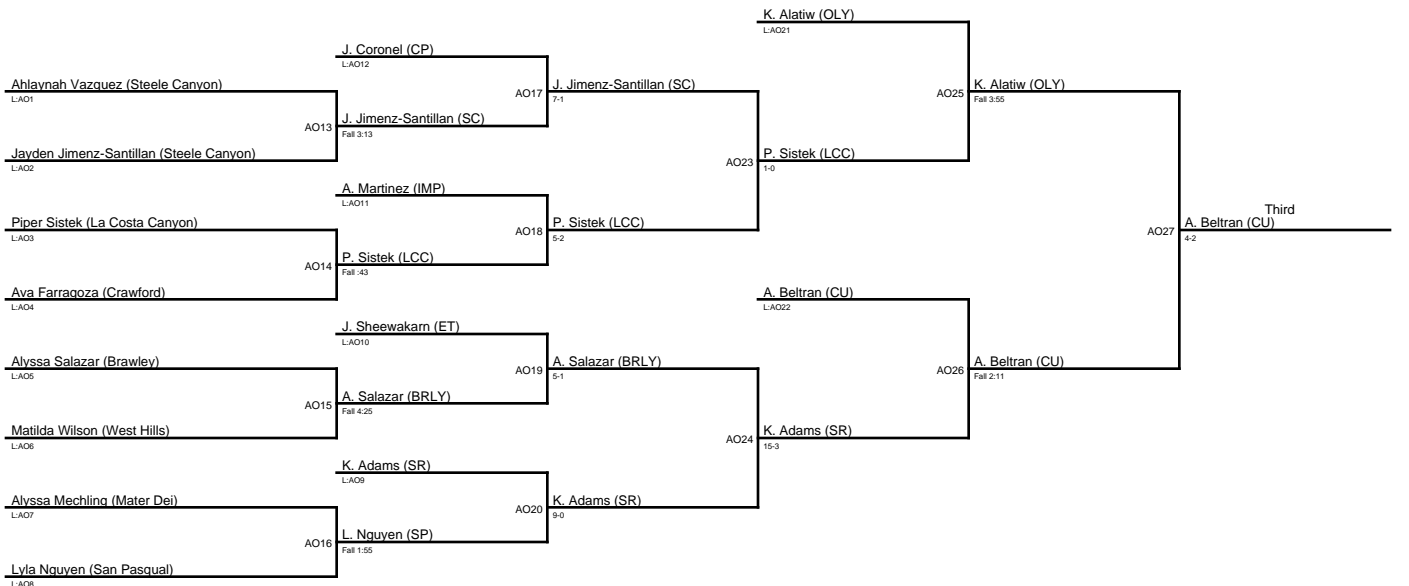

Queen of the Lake 1/6/24 / Varsity|132

1. Hannah Gonzalez (RAM)
2. Ruby Julien-Newsom (TP)
3. Aubrei Beltran (CU)
4. Keagan Alatiw (OLY)