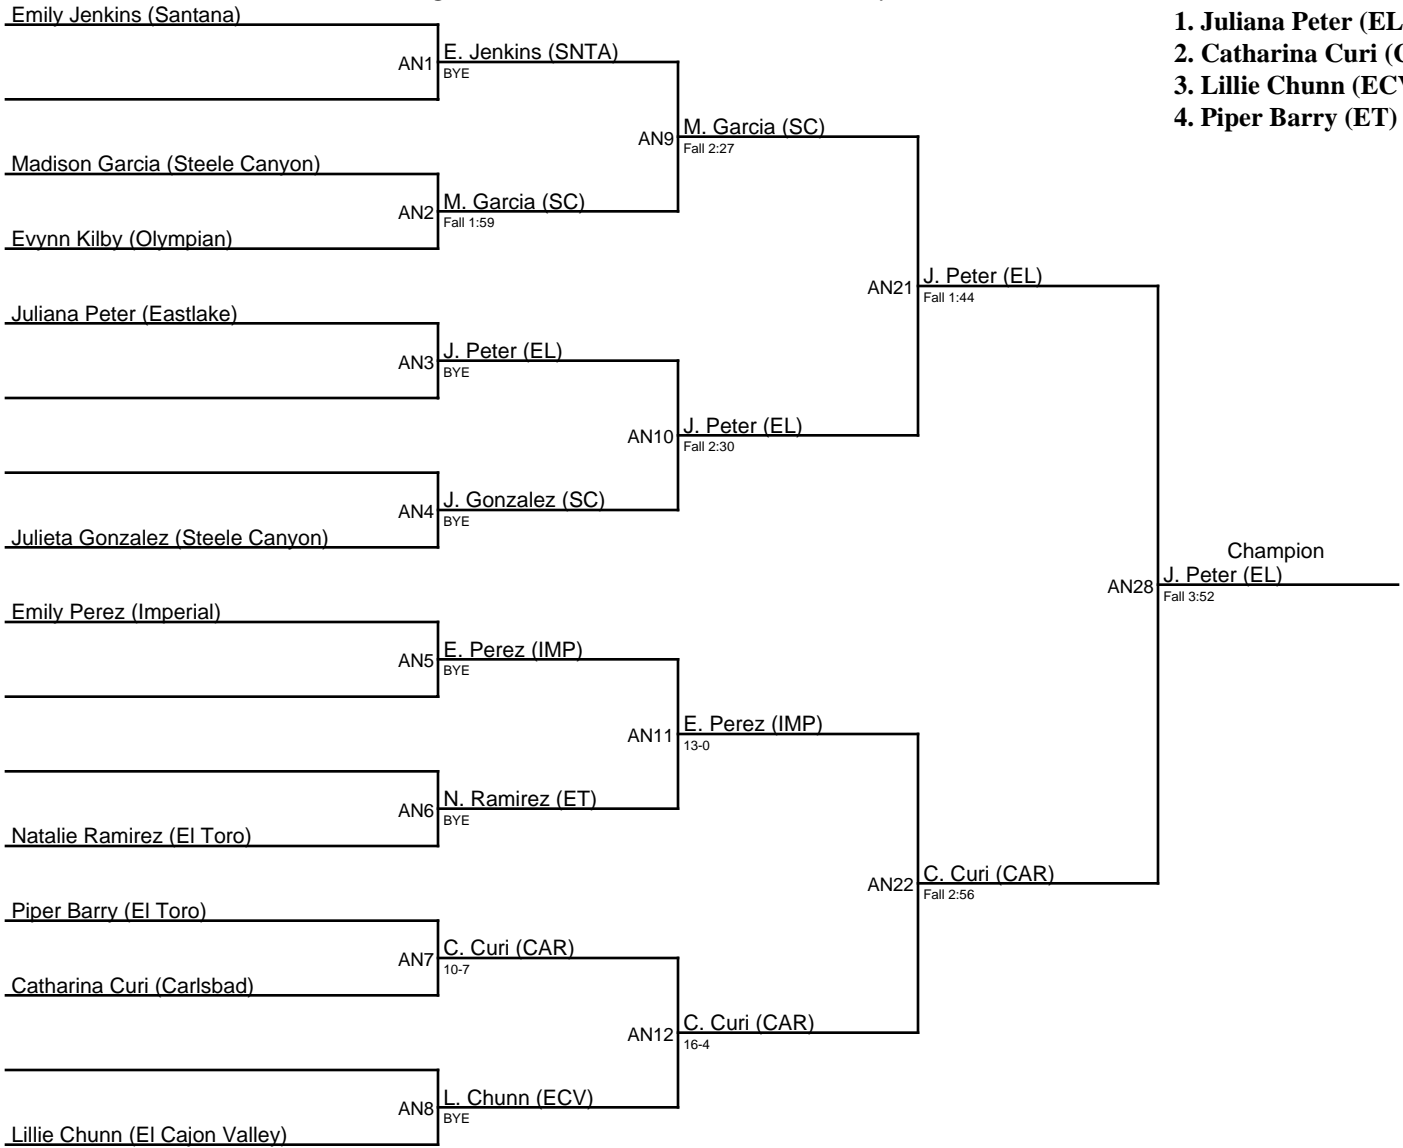

Queen of the Lake 1/6/24 / Novice|127

1. Juliana Peter (EL)
2. Catharina Curi (CAR)
3. Lillie Chunn (ECV)
4. Piper Barry (ET)