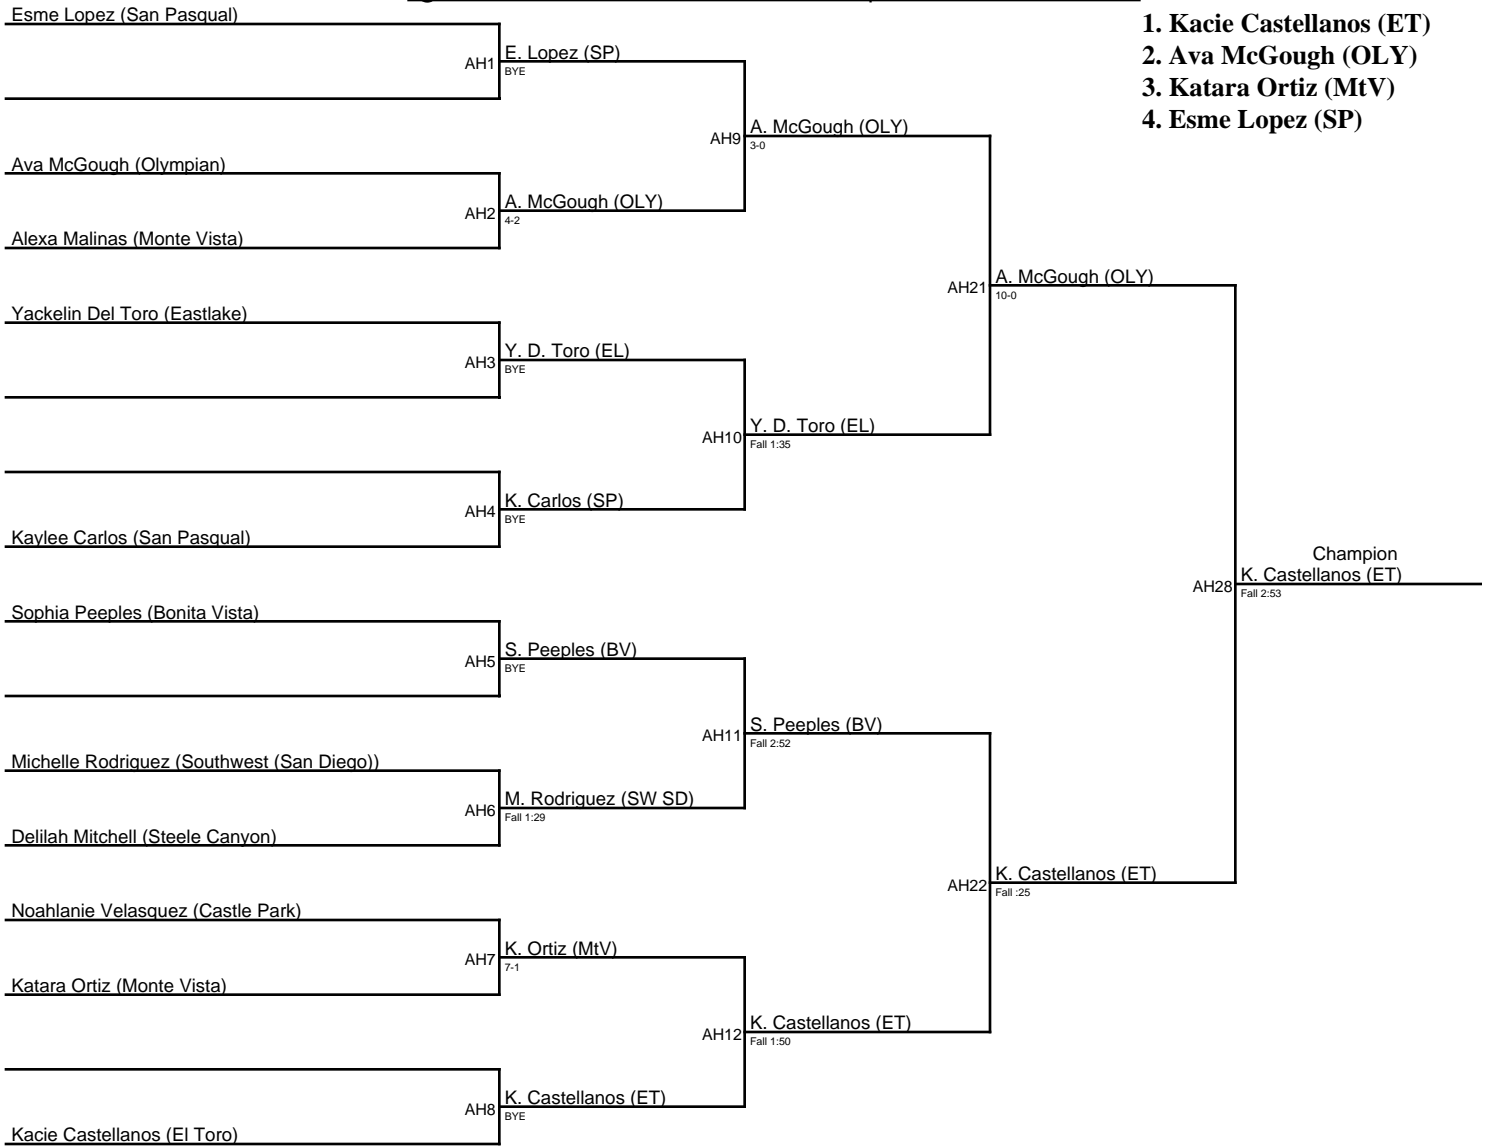

A. Robles (SuHi)

5-2

A. Robles (SuHi)

from N:AF4

Queen of the Lake 1/6/24 / Varsity|117

Queen of the Lake 1/6/24 / Novice|117A

1. Kacie Castellanos (ET)
2. Ava McGough (OLY)
3. Katara Ortiz (MtV)
4. Esme Lopez (SP)