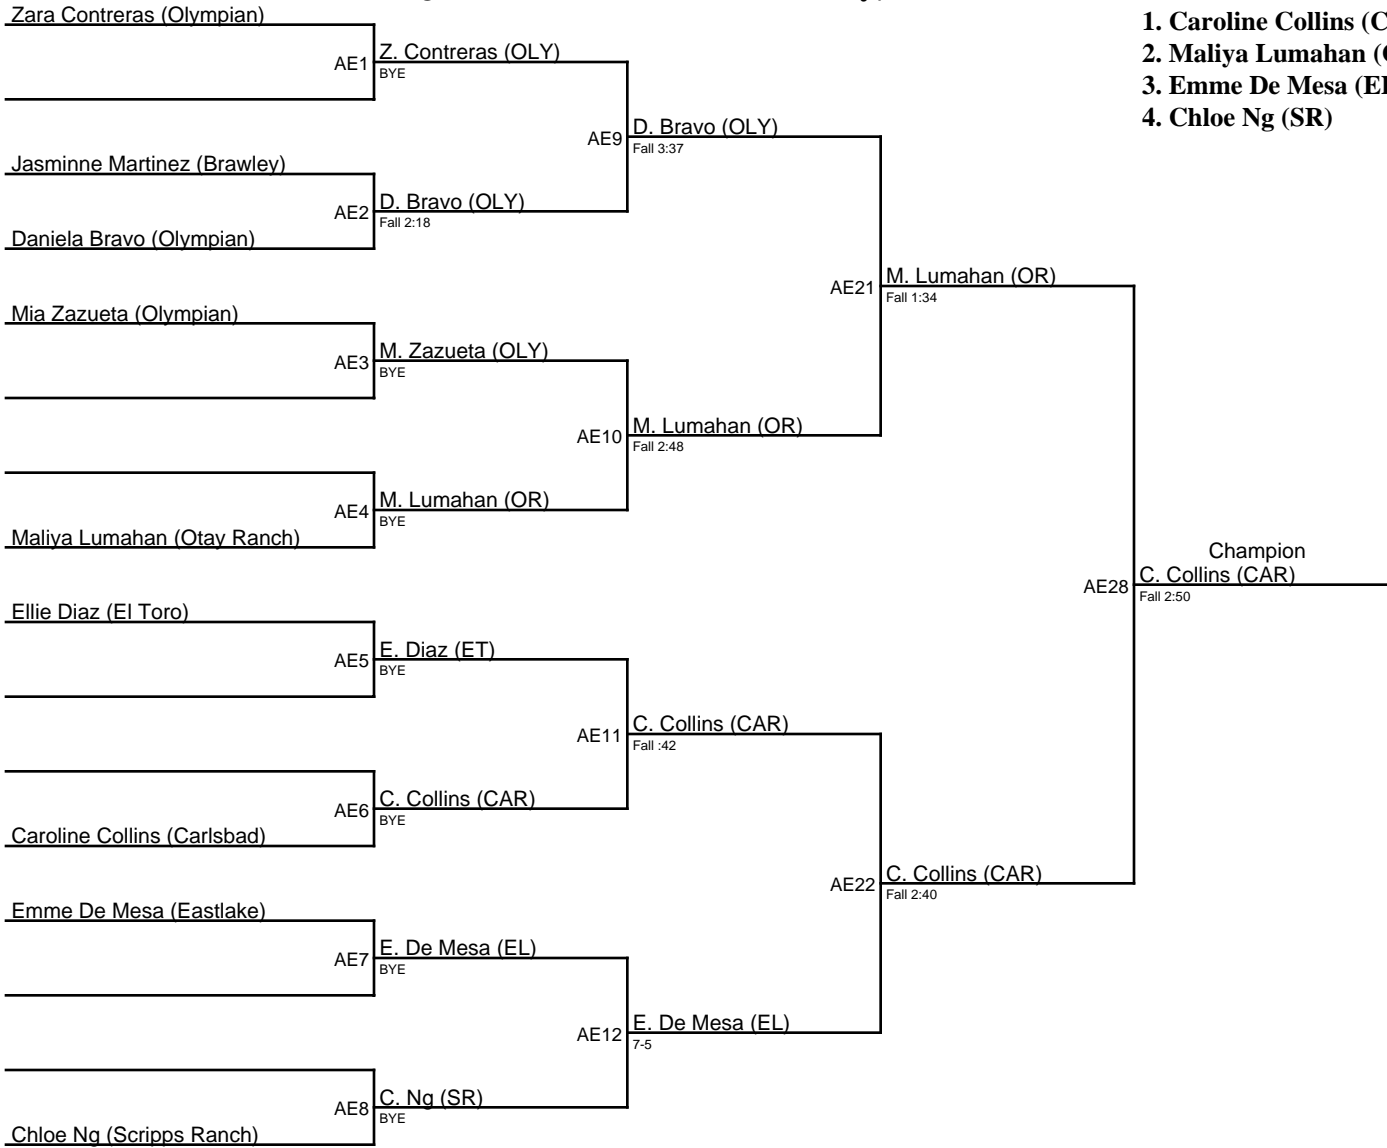

Queen of the Lake 1/6/24 / Varsity|112

1. Caroline Collins (CAR)
2. Maliya Lumahan (OR)
3. Emme De Mesa (EL)
4. Chloe Ng (SR)