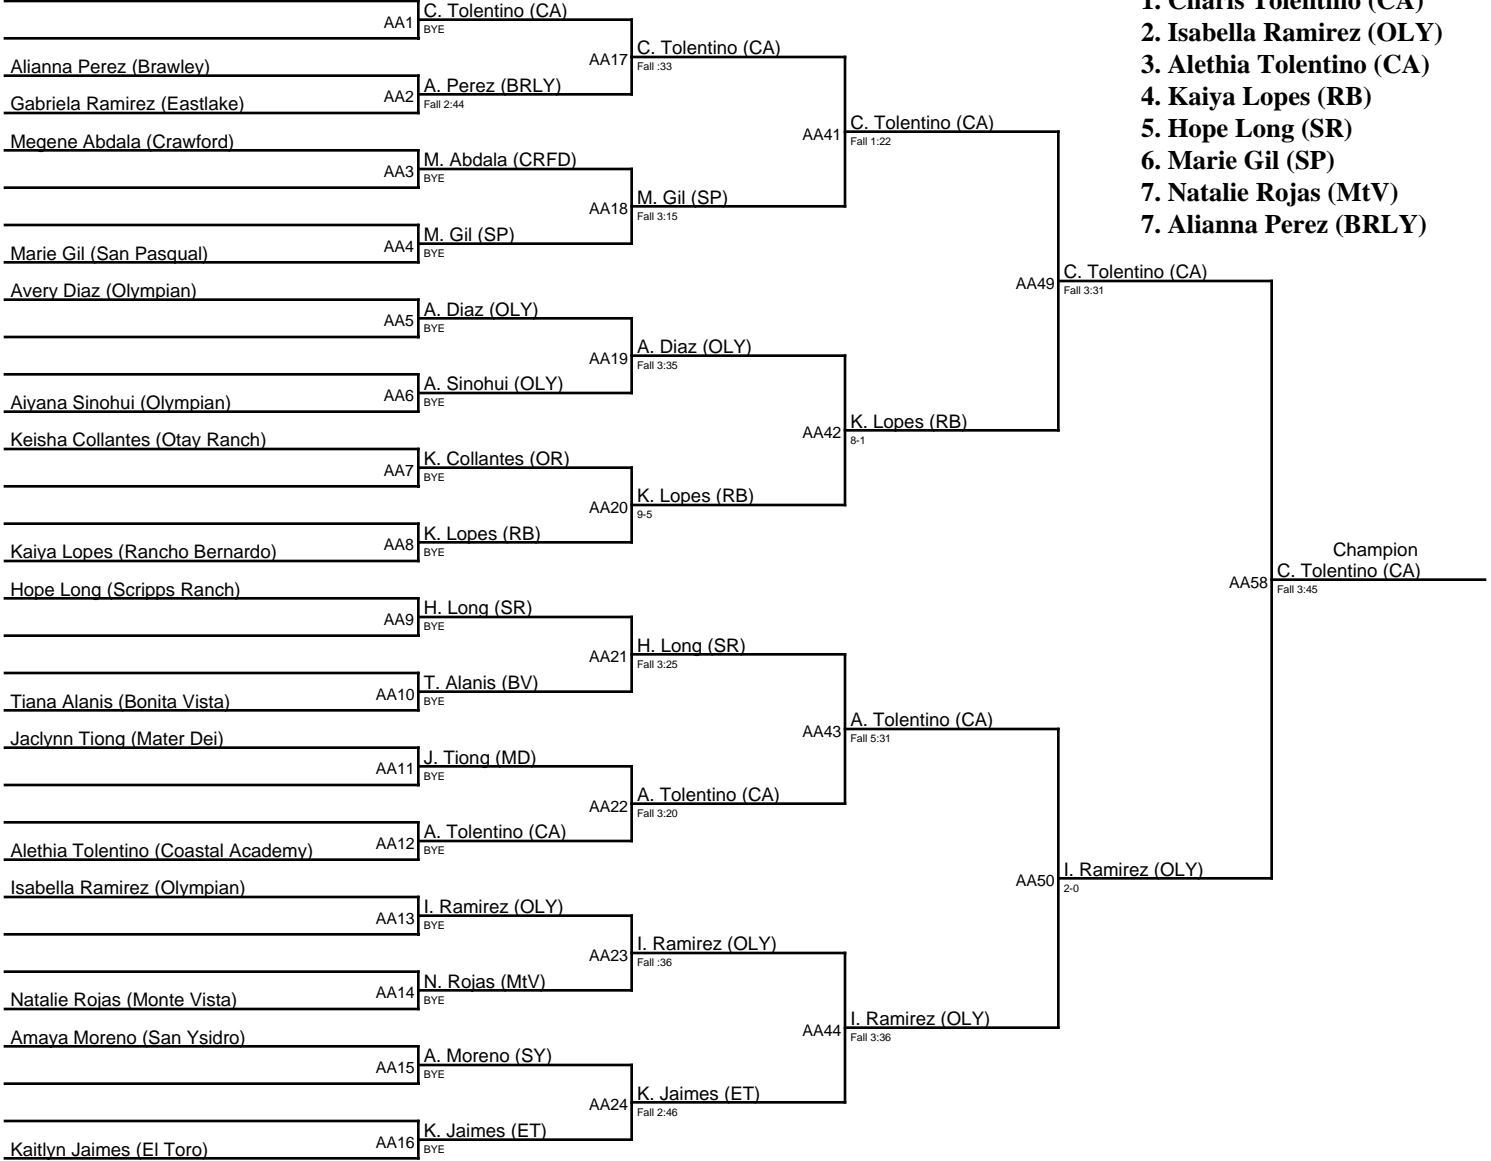

Queen of the Lake 1/6/24 / Varsity|102

Charis Tolentino (Coastal Academy)

Queen of the Lake 1/6/24 / Novice|102

1. Alyssa White (CA)
2. Gigi Nebres (BV)
3. Marisol Nieto (SuHi)
4. Isabella Nieves (MD)

Queen of the Lake 1/6/24 / Varsity|107