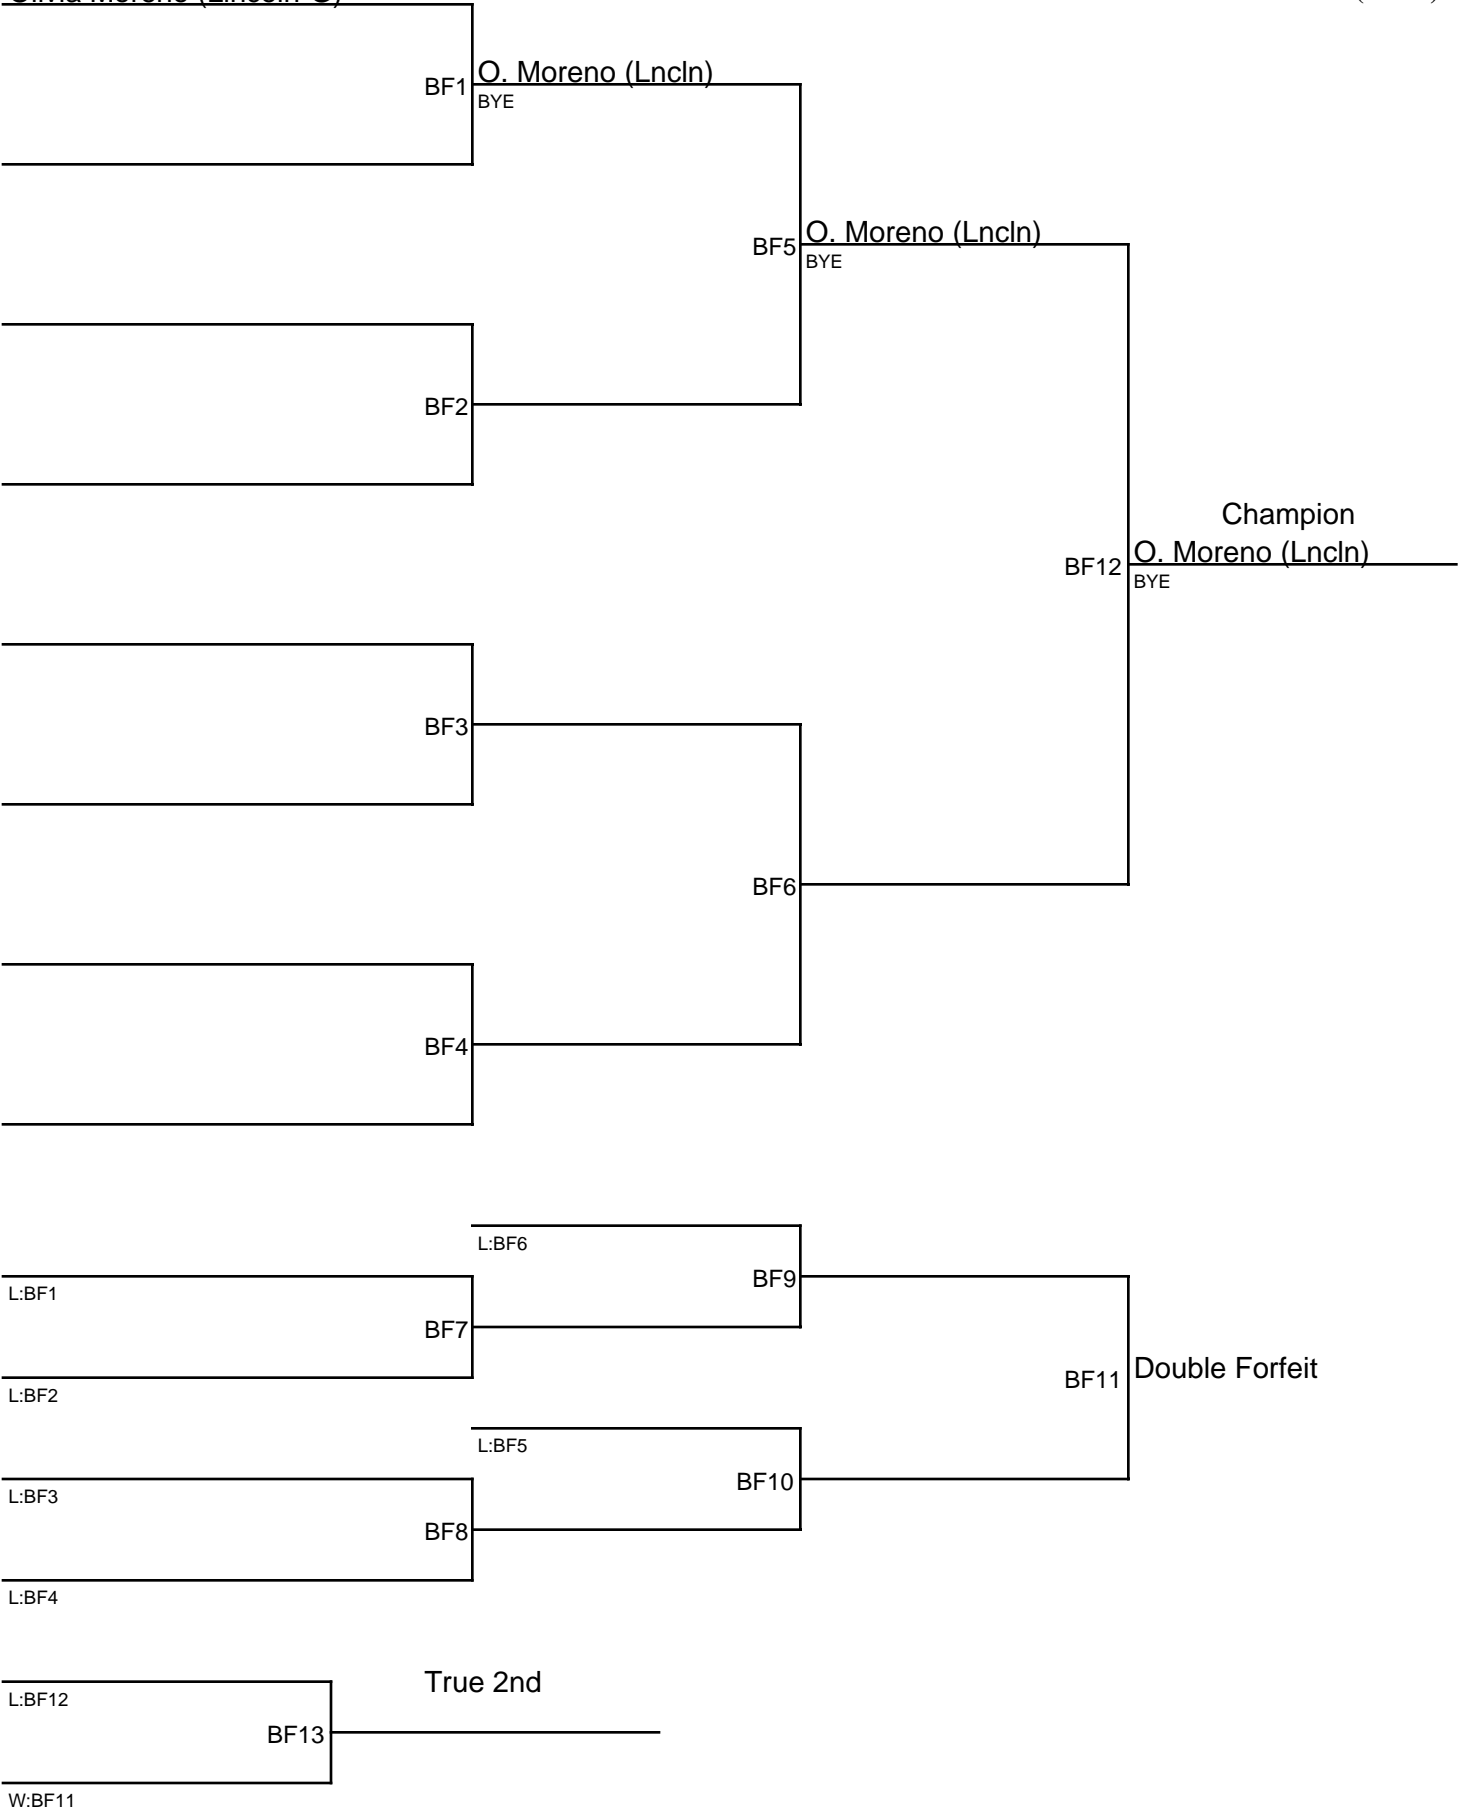

W:BD11

2024 MULES Blue Pyramid Championships / Girls|140

Lyah Roque (James Madison-G)

1. Lyah Roque (JmsMd)

2024 MULES Blue Pyramid Championships / Girls|150

Olivia Moreno (Lincoln-G)

1. Olivia Moreno (Lncln)