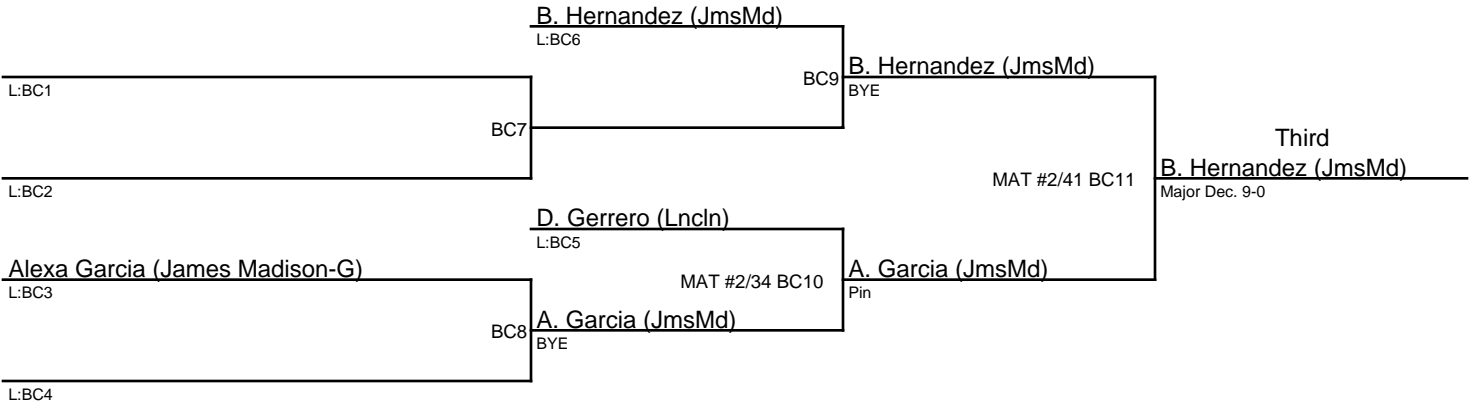

Alexa Garcia (James Madison-G)

Bianny Hernandez (James Madison-G)

Daniella Gonzalez (James Madison-G)

2024 MULES Blue Pyramid Championships / Girls|130

Layla Furtado (Sherman Thomas-G)

1. Elianna Alvarez (JmsMd)
2. Layla Furtado (ShrmT)
3. Tazveen Mann (JmsMd)
4. Jazzlyn Rodriguez (Lncln)