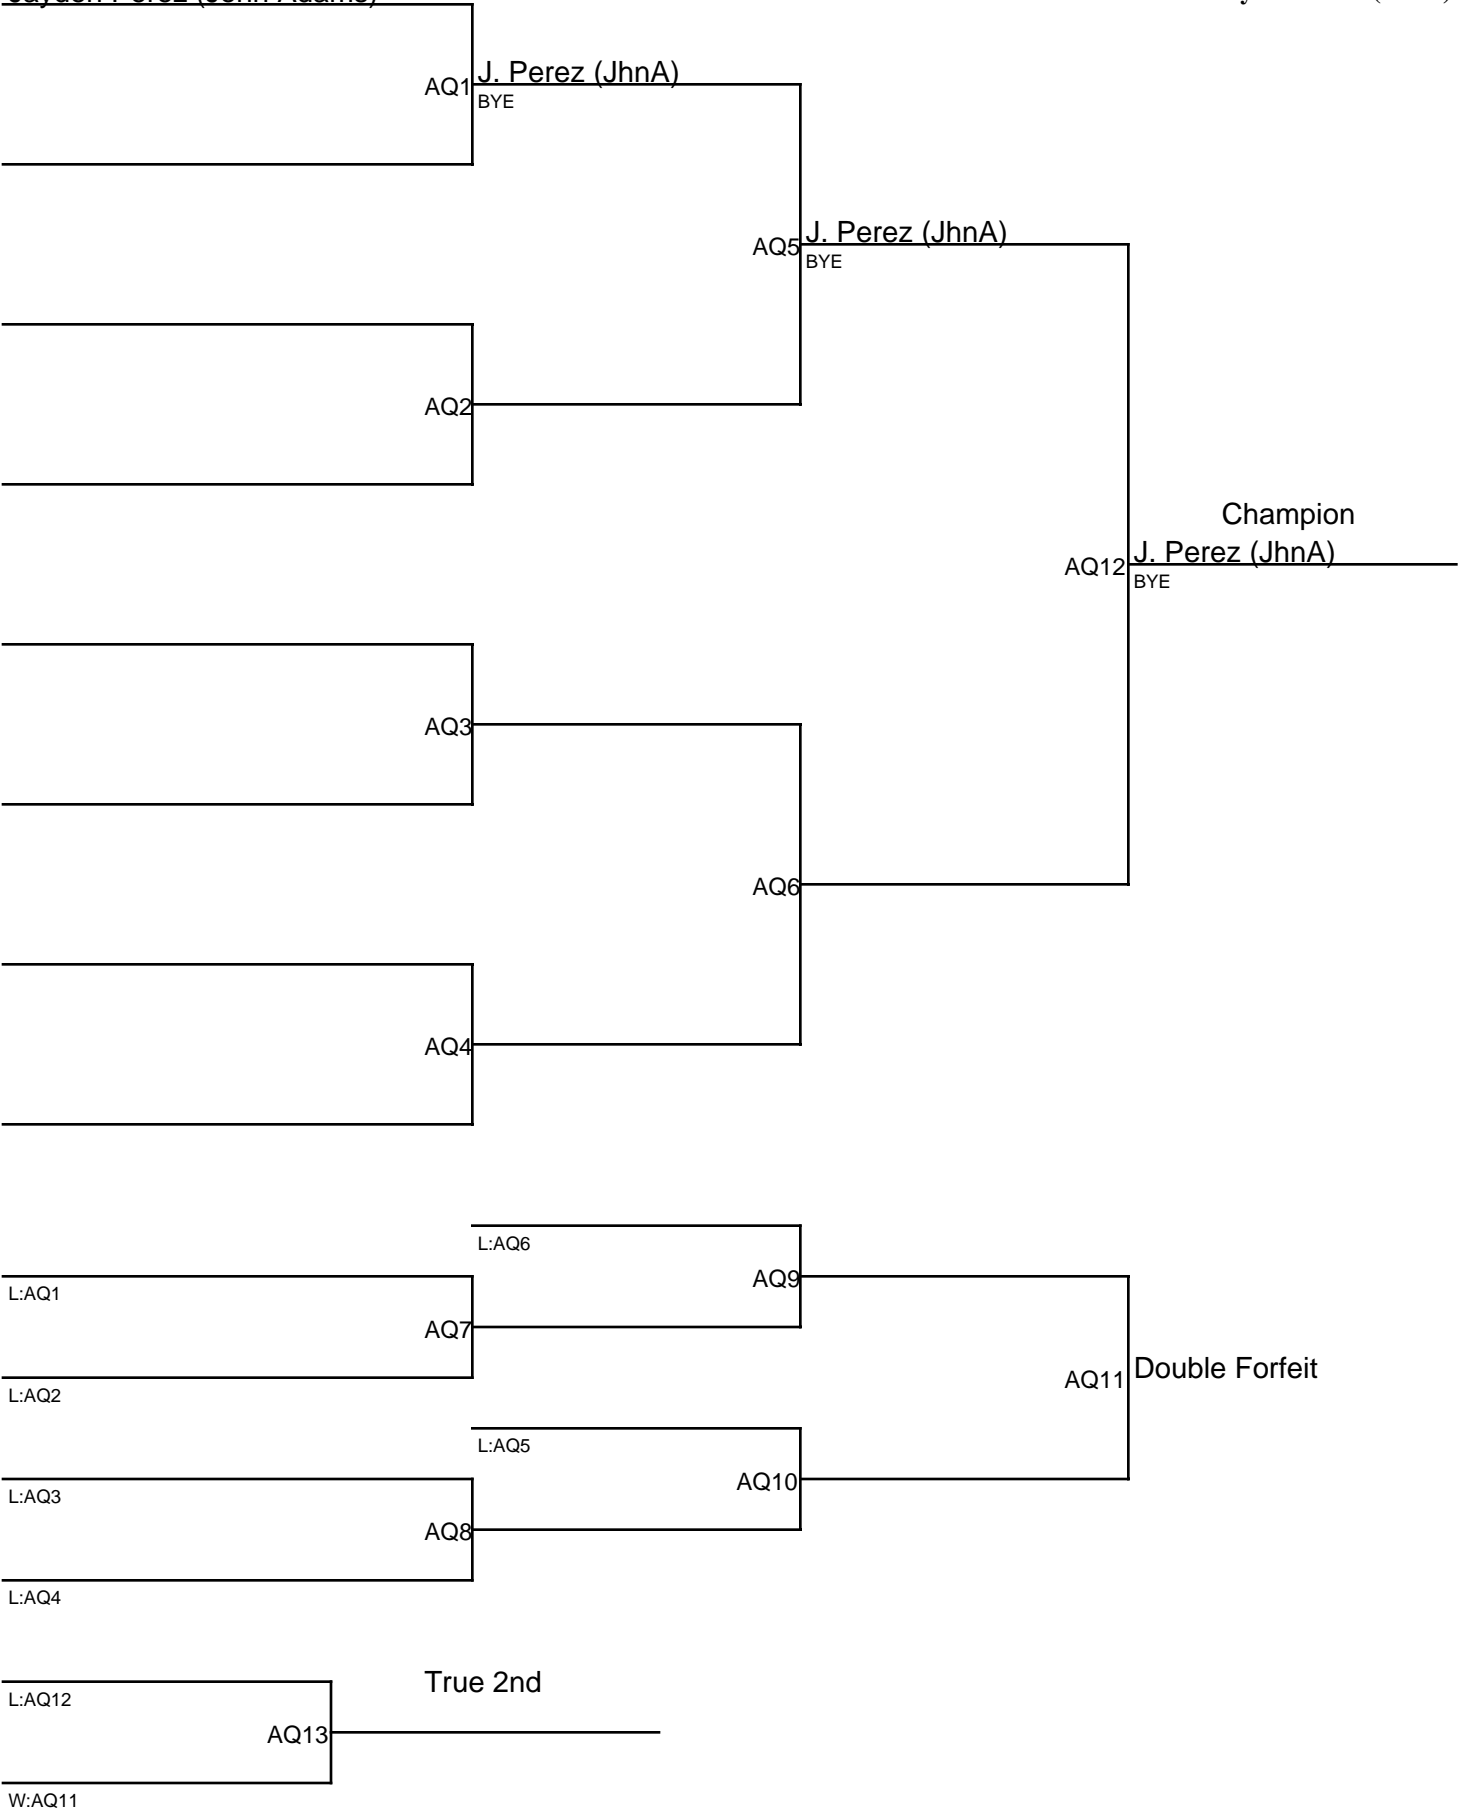

W:AO11

2024 MULES Blue Pyramid Championships / Boys170

Jesus Soto (Lincoln)

1. Jesus Soto (Lncl)

2024 MULES Blue Pyramid Championships / Boys210

Jayden Perez (John Adams)

1. Jayden Perez (JhnA)

2024 MULES Blue Pyramid Championships / Girls|60