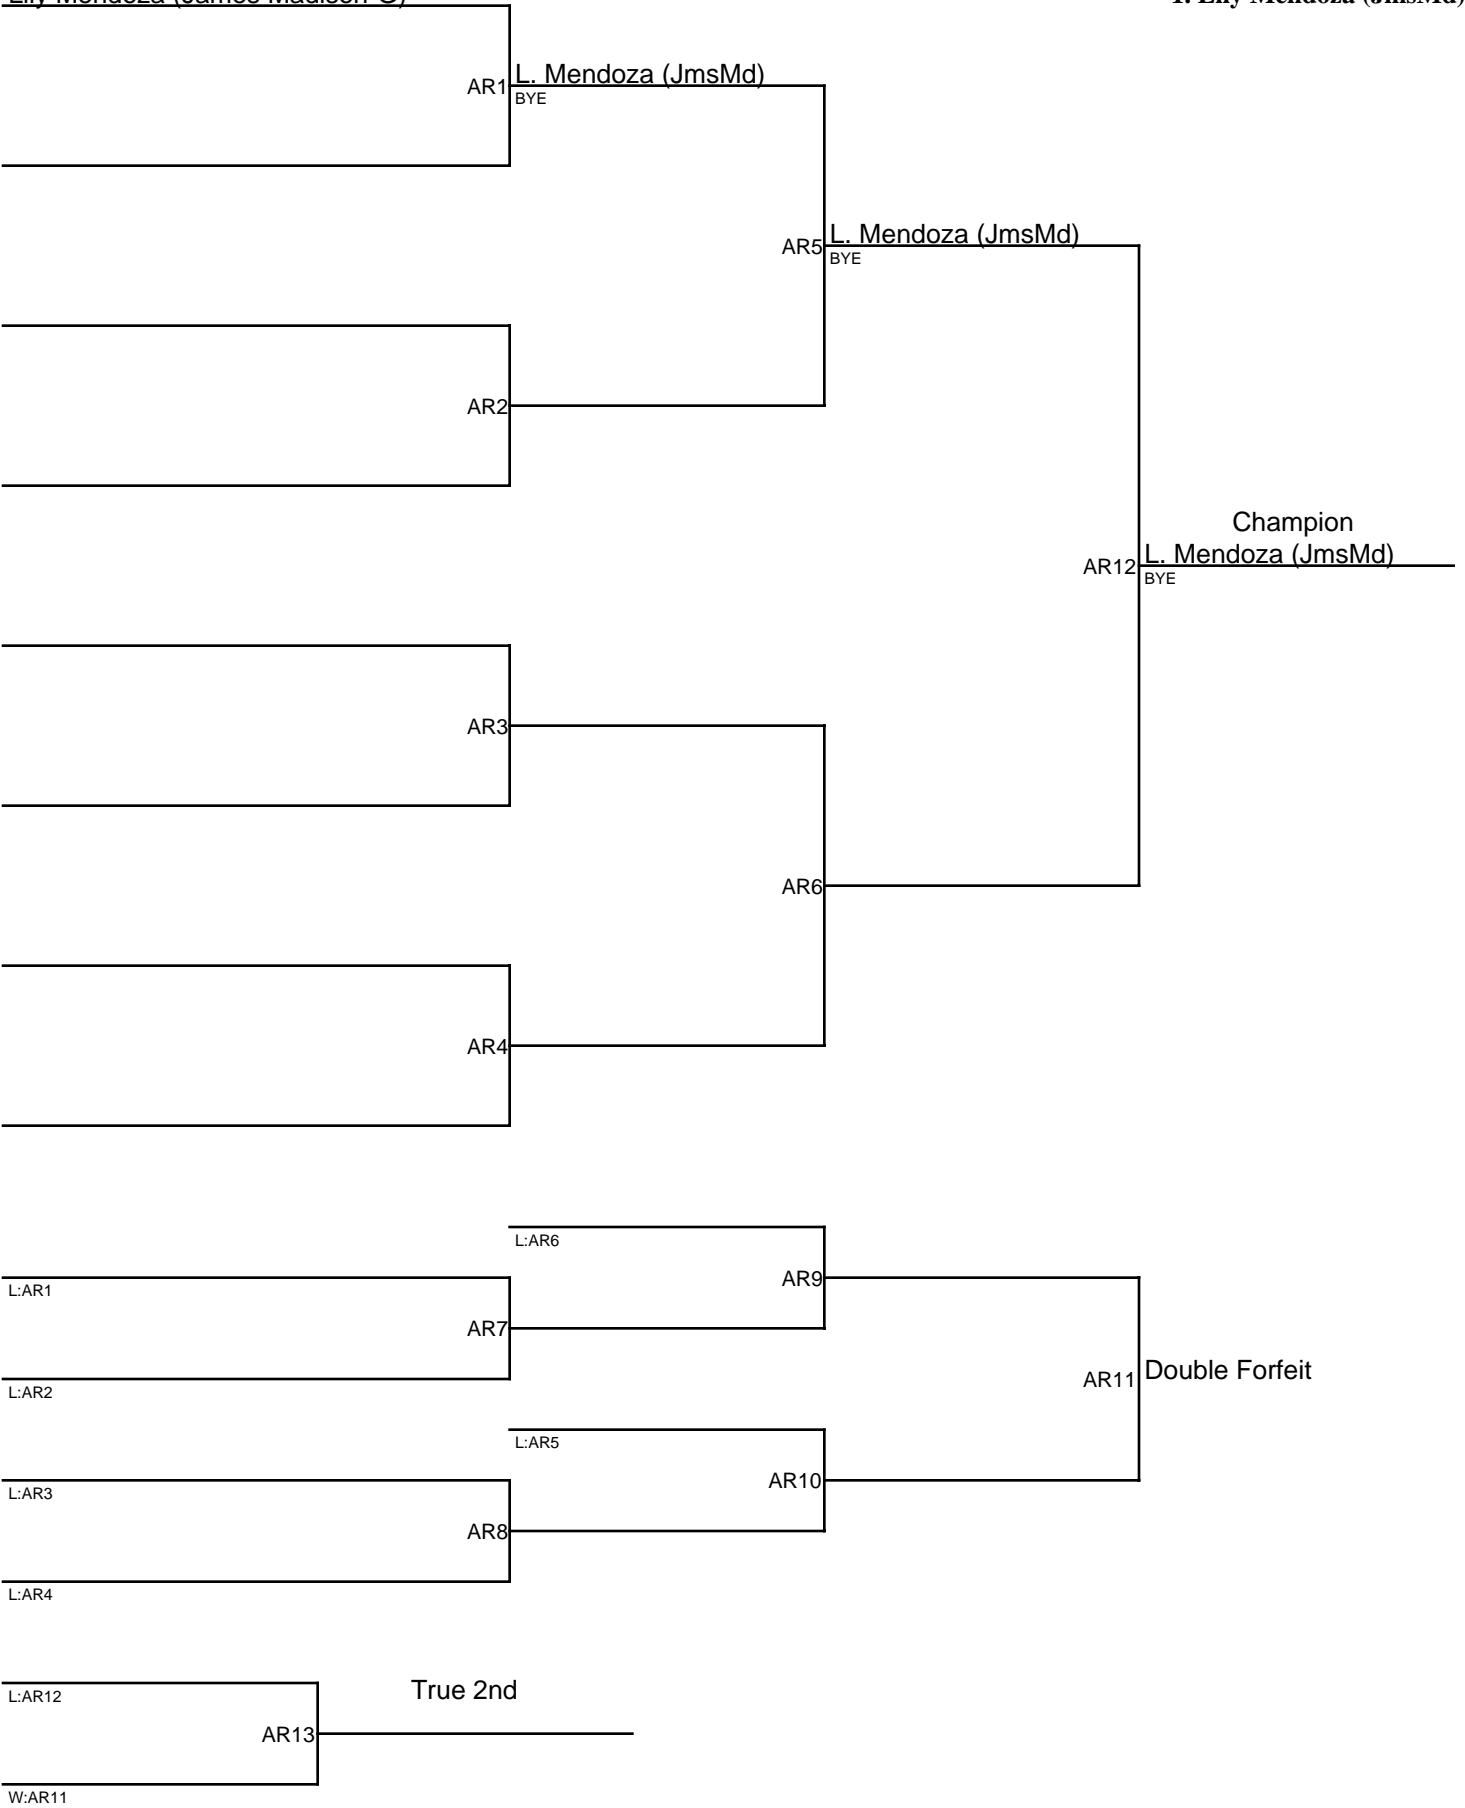

2024 MULES Blue Pyramid Championships / Girls|60

Lily Mendoza (James Madison-G)

1. Lily Mendoza (JmsMd)