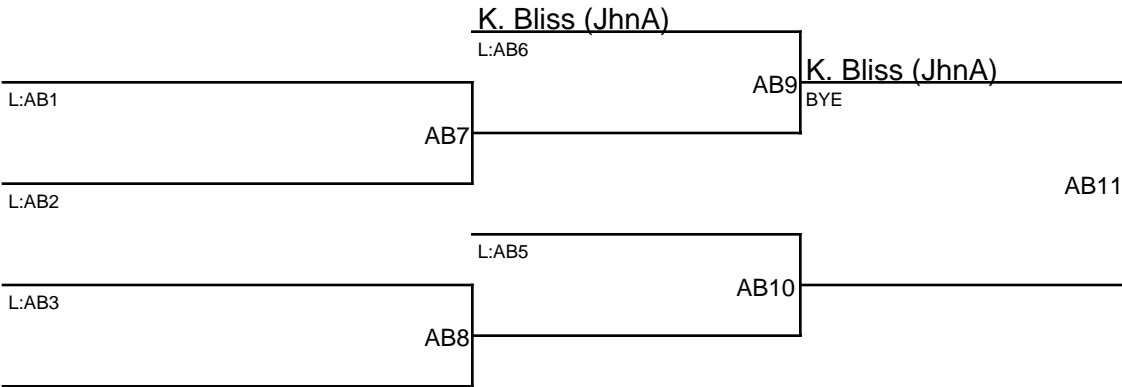

Karson Bliss (John Adams)