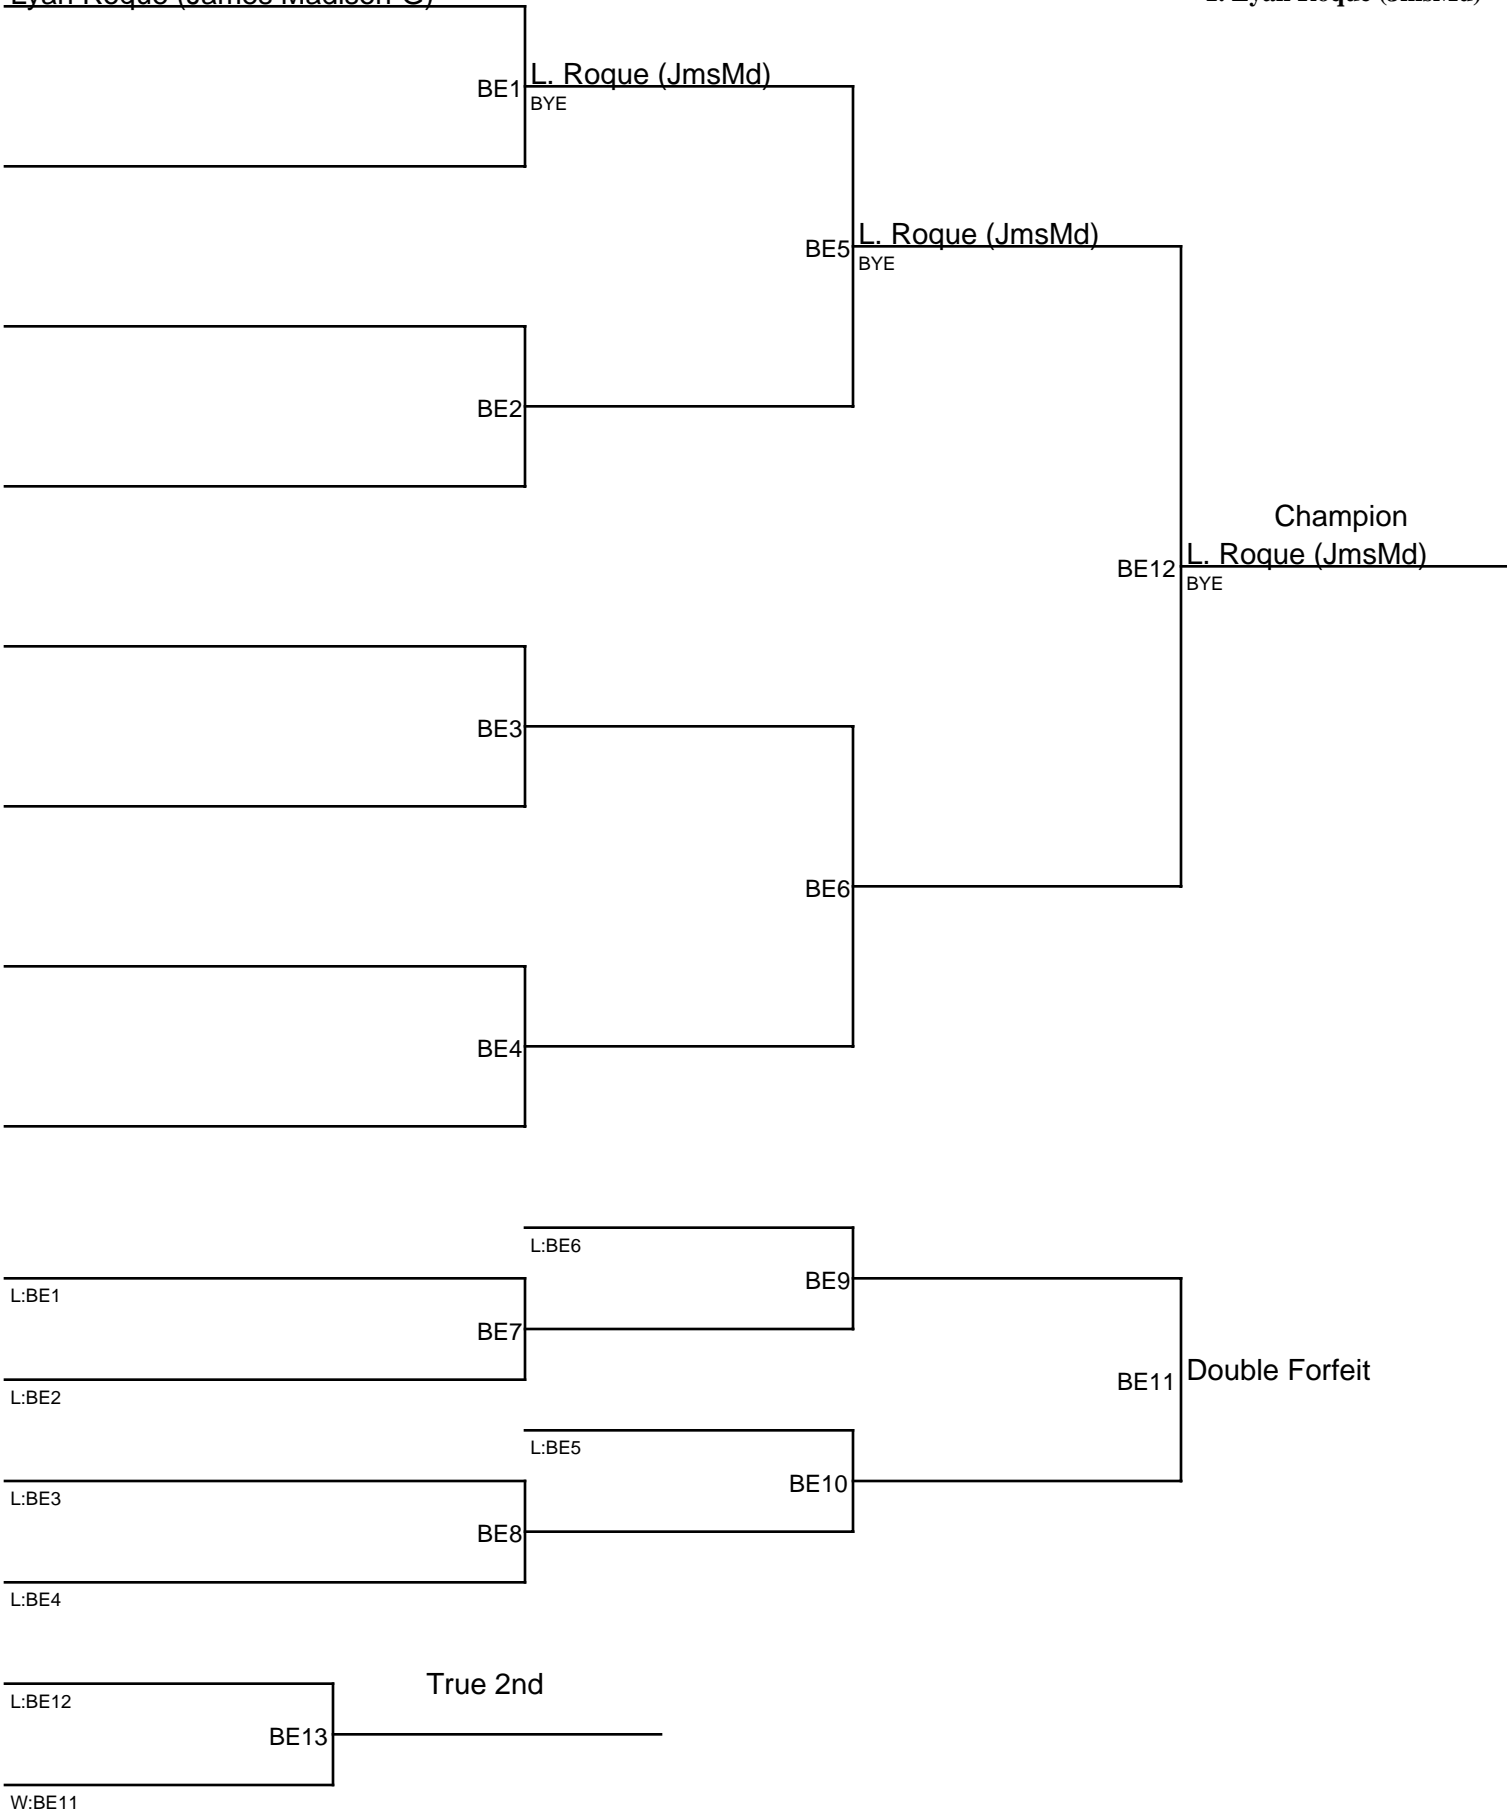

W:BD11

2024 MULES Blue Pyramid Championships / Girls|140

Lyah Roque (James Madison-G)

1. Lyah Roque (JmsMd)

2024 MULES Blue Pyramid Championships / Girls|150

Olivia Moreno (Lincoln-G)

1. Olivia Moreno (Lncln)