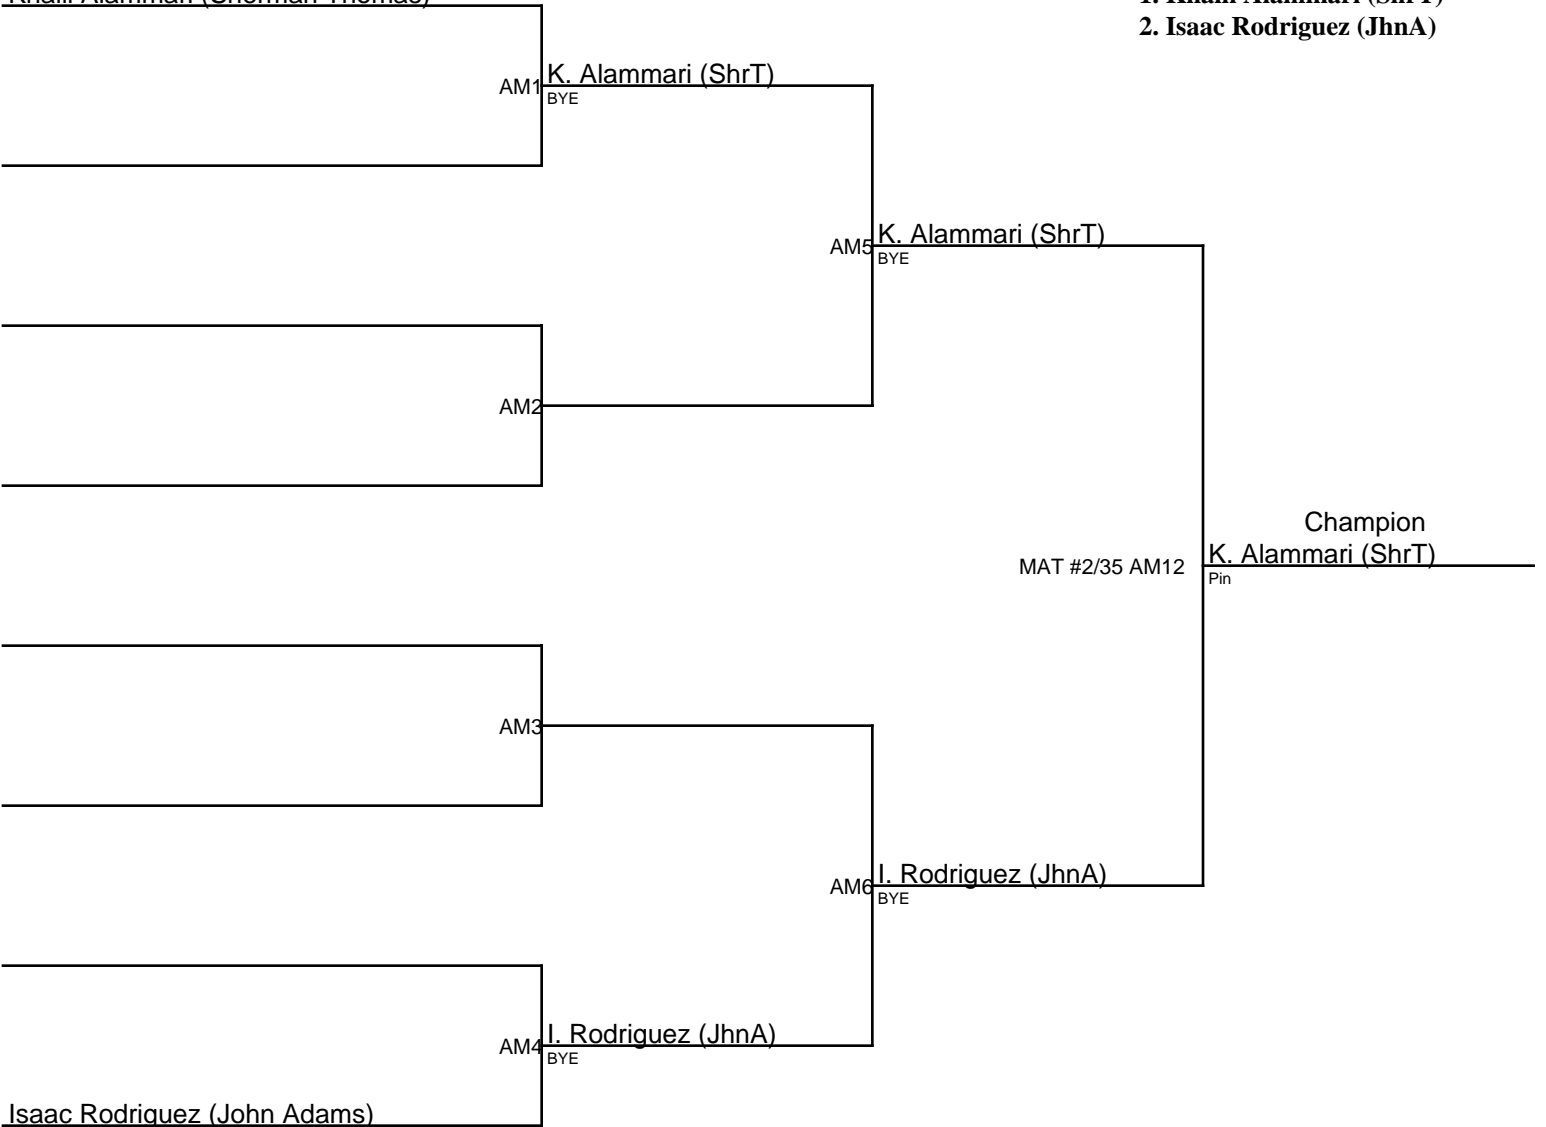

Khalil Alammari (Sherman Thomas)

- 1. Khalil Alammari (ShrT)
- 2. Isaac Rodriguez (JhnA)

2024 MULES Blue Pyramid Championships / Boys150

Noel Aguilar (Lincoln)

- 1. Noel Aguilar (Lncl)
- 2. Bautista Abimael (Wshn)
- 3. Jesse Martinez (JmsM)