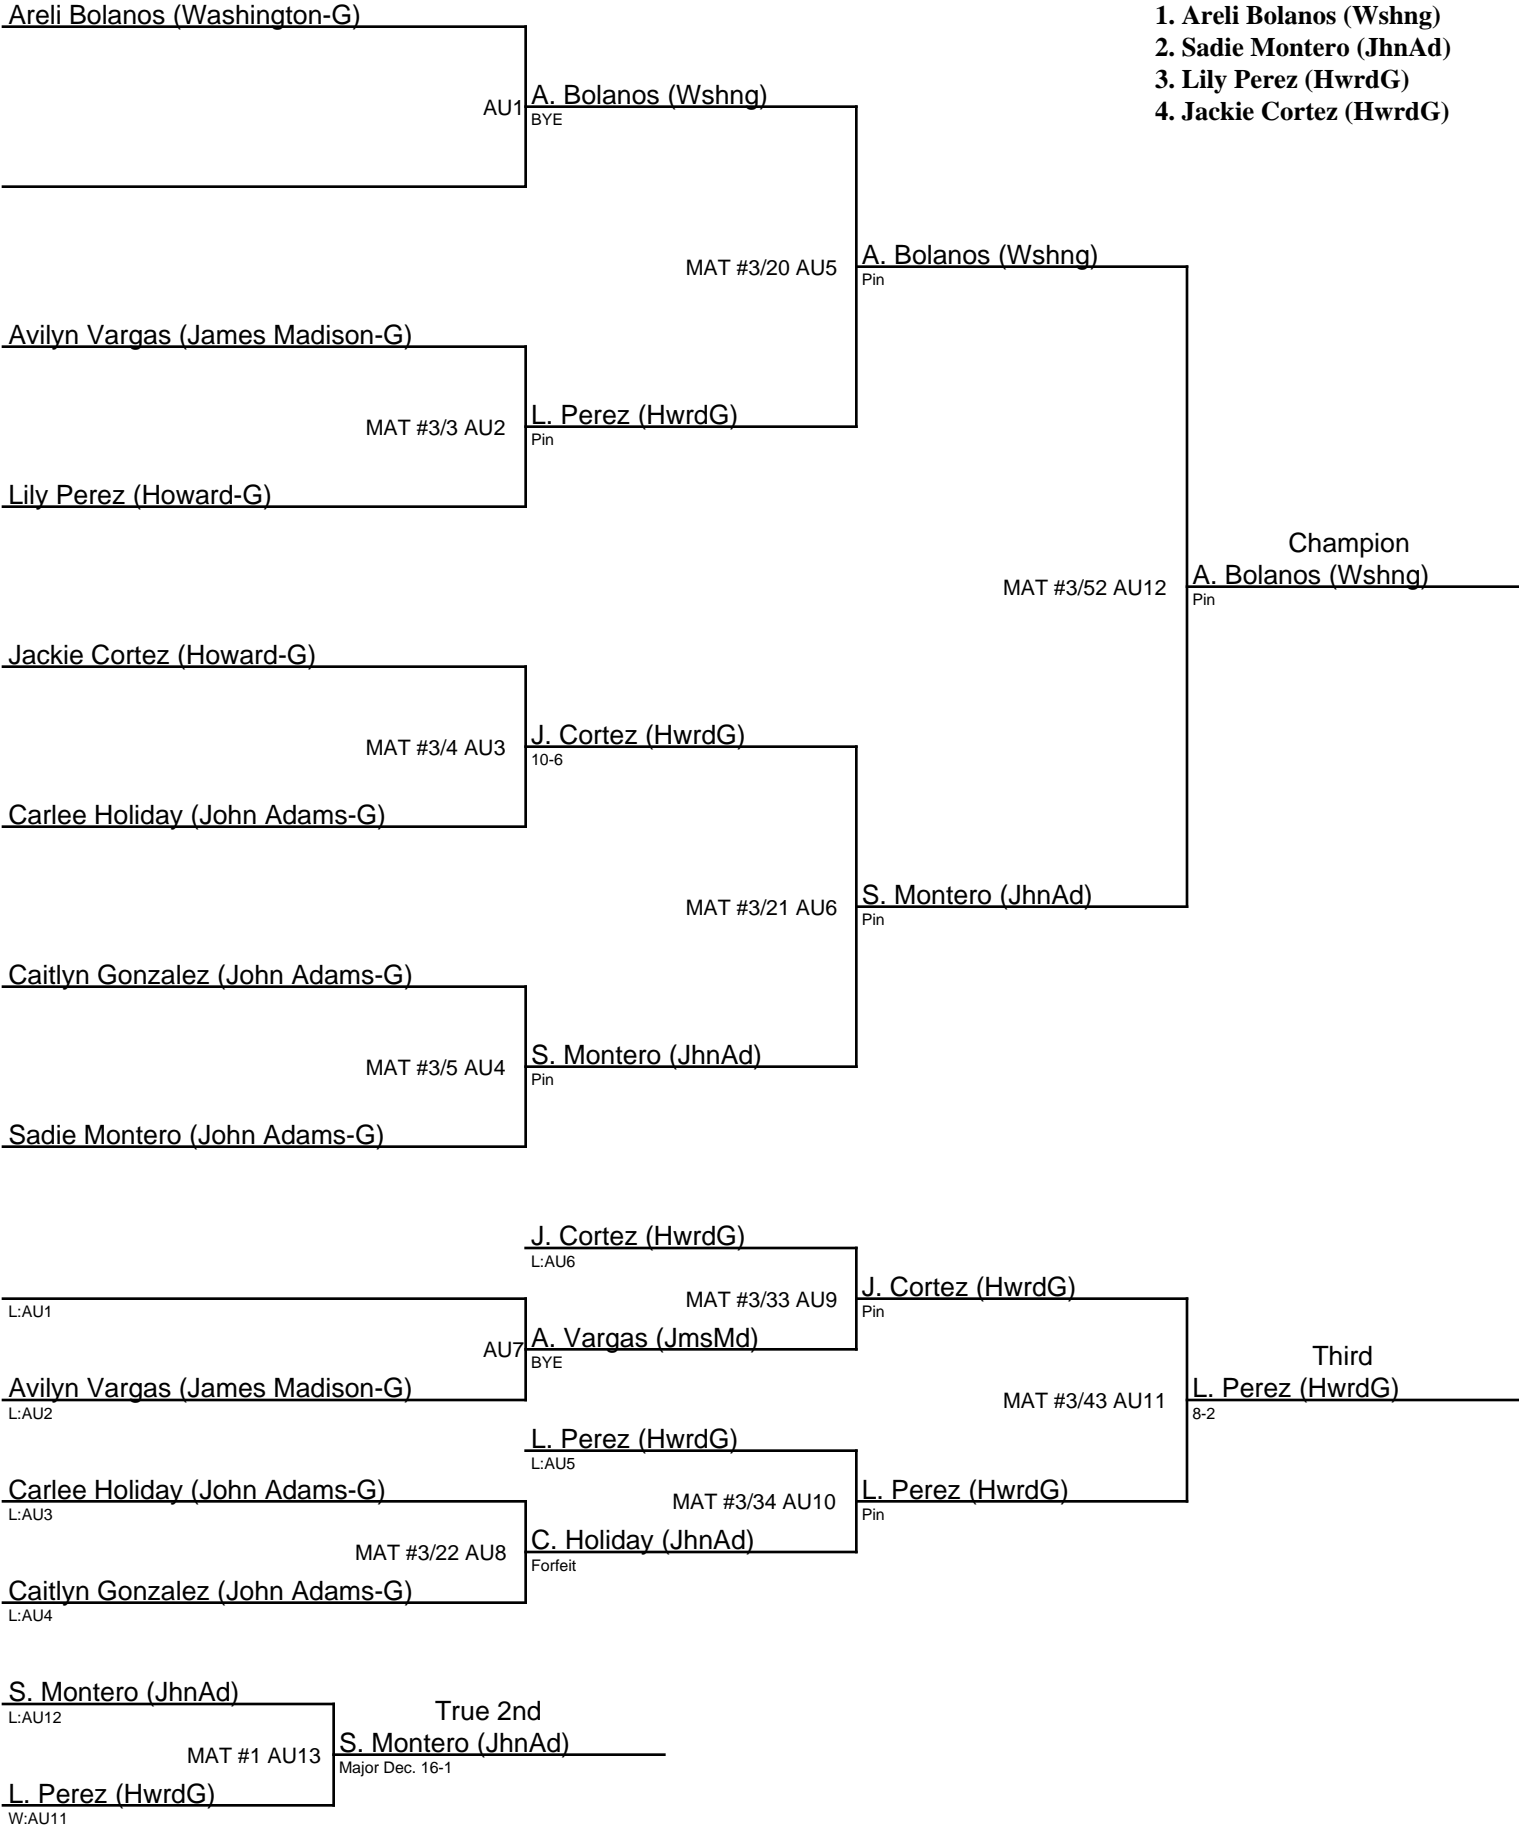

W:AT11

2024 MULES Blue Pyramid Championships / Girls|75

- 1. Areli Bolanos (Wshng)**
- 2. Sadie Montero (JhnAd)**
- 3. Lily Perez (HwrDG)**
- 4. Jackie Cortez (HwrDG)**

2024 MULES Blue Pyramid Championships / Girls|80