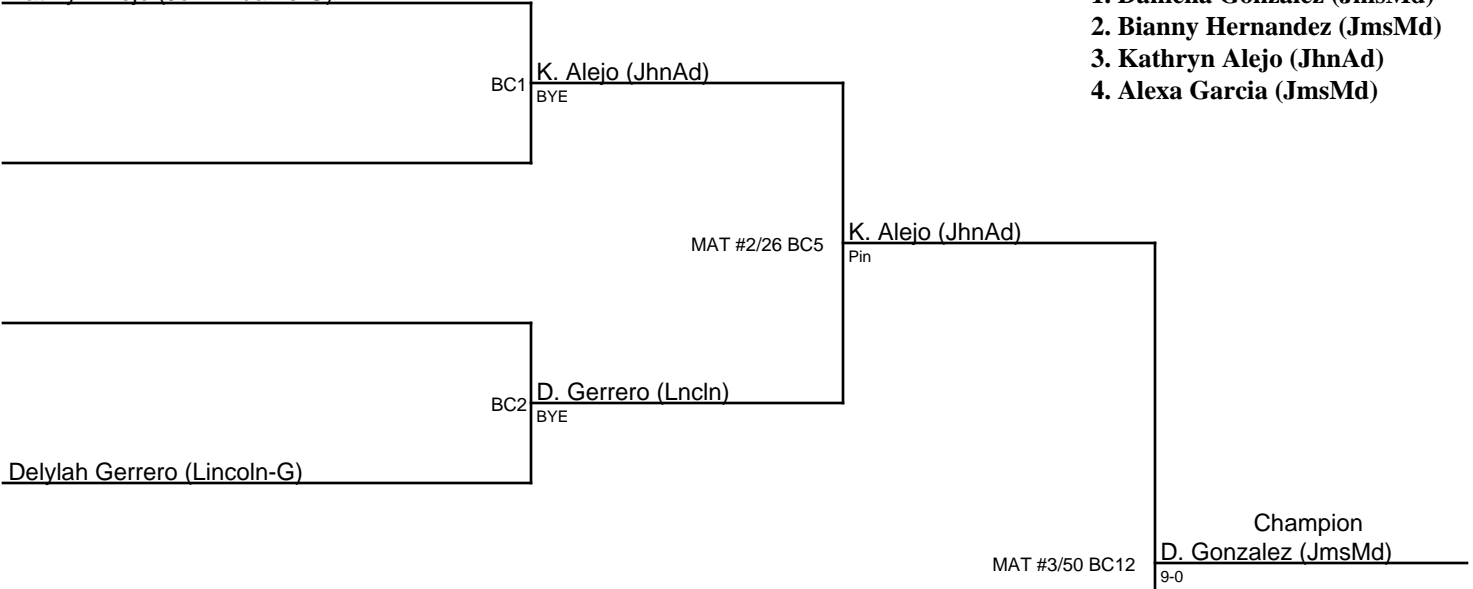

Alexa Garcia (James Madison-G)

Bianny Hernandez (James Madison-G)

Daniella Gonzalez (James Madison-G)

2024 MULES Blue Pyramid Championships / Girls|130

Layla Furtado (Sherman Thomas-G)

1. Elianna Alvarez (JmsMd)
2. Layla Furtado (ShrmT)
3. Tazveen Mann (JmsMd)
4. Jazzlyn Rodriguez (Lncln)