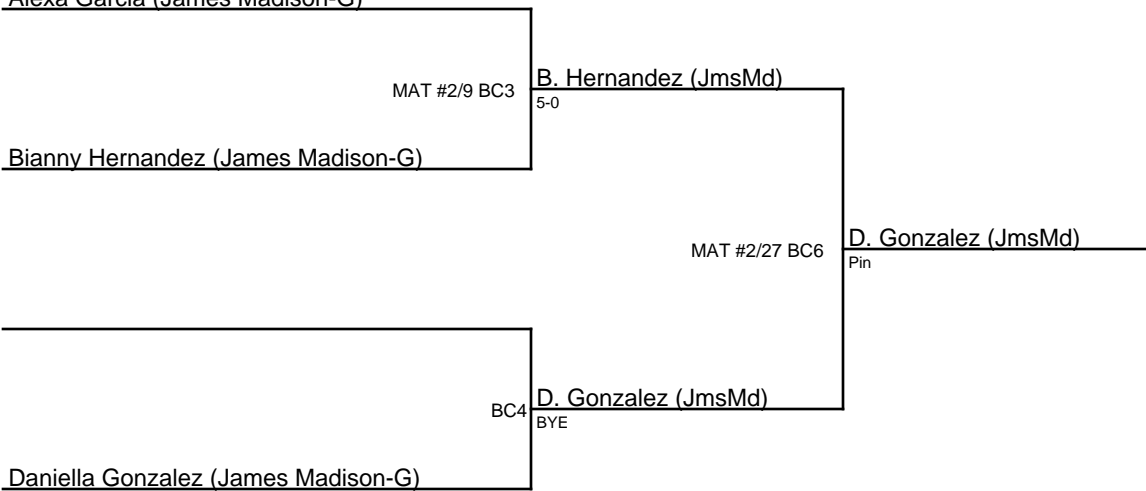

Alexa Garcia (James Madison-G)

Bianny Hernandez (James Madison-G)

Daniella Gonzalez (James Madison-G)

2024 MULES Blue Pyramid Championships / Girls|130

Layla Furtado (Sherman Thomas-G)

1. Elianna Alvarez (JmsMd)
2. Layla Furtado (ShrmT)
3. Tazveen Mann (JmsMd)
4. Jazzlyn Rodriguez (Lncln)