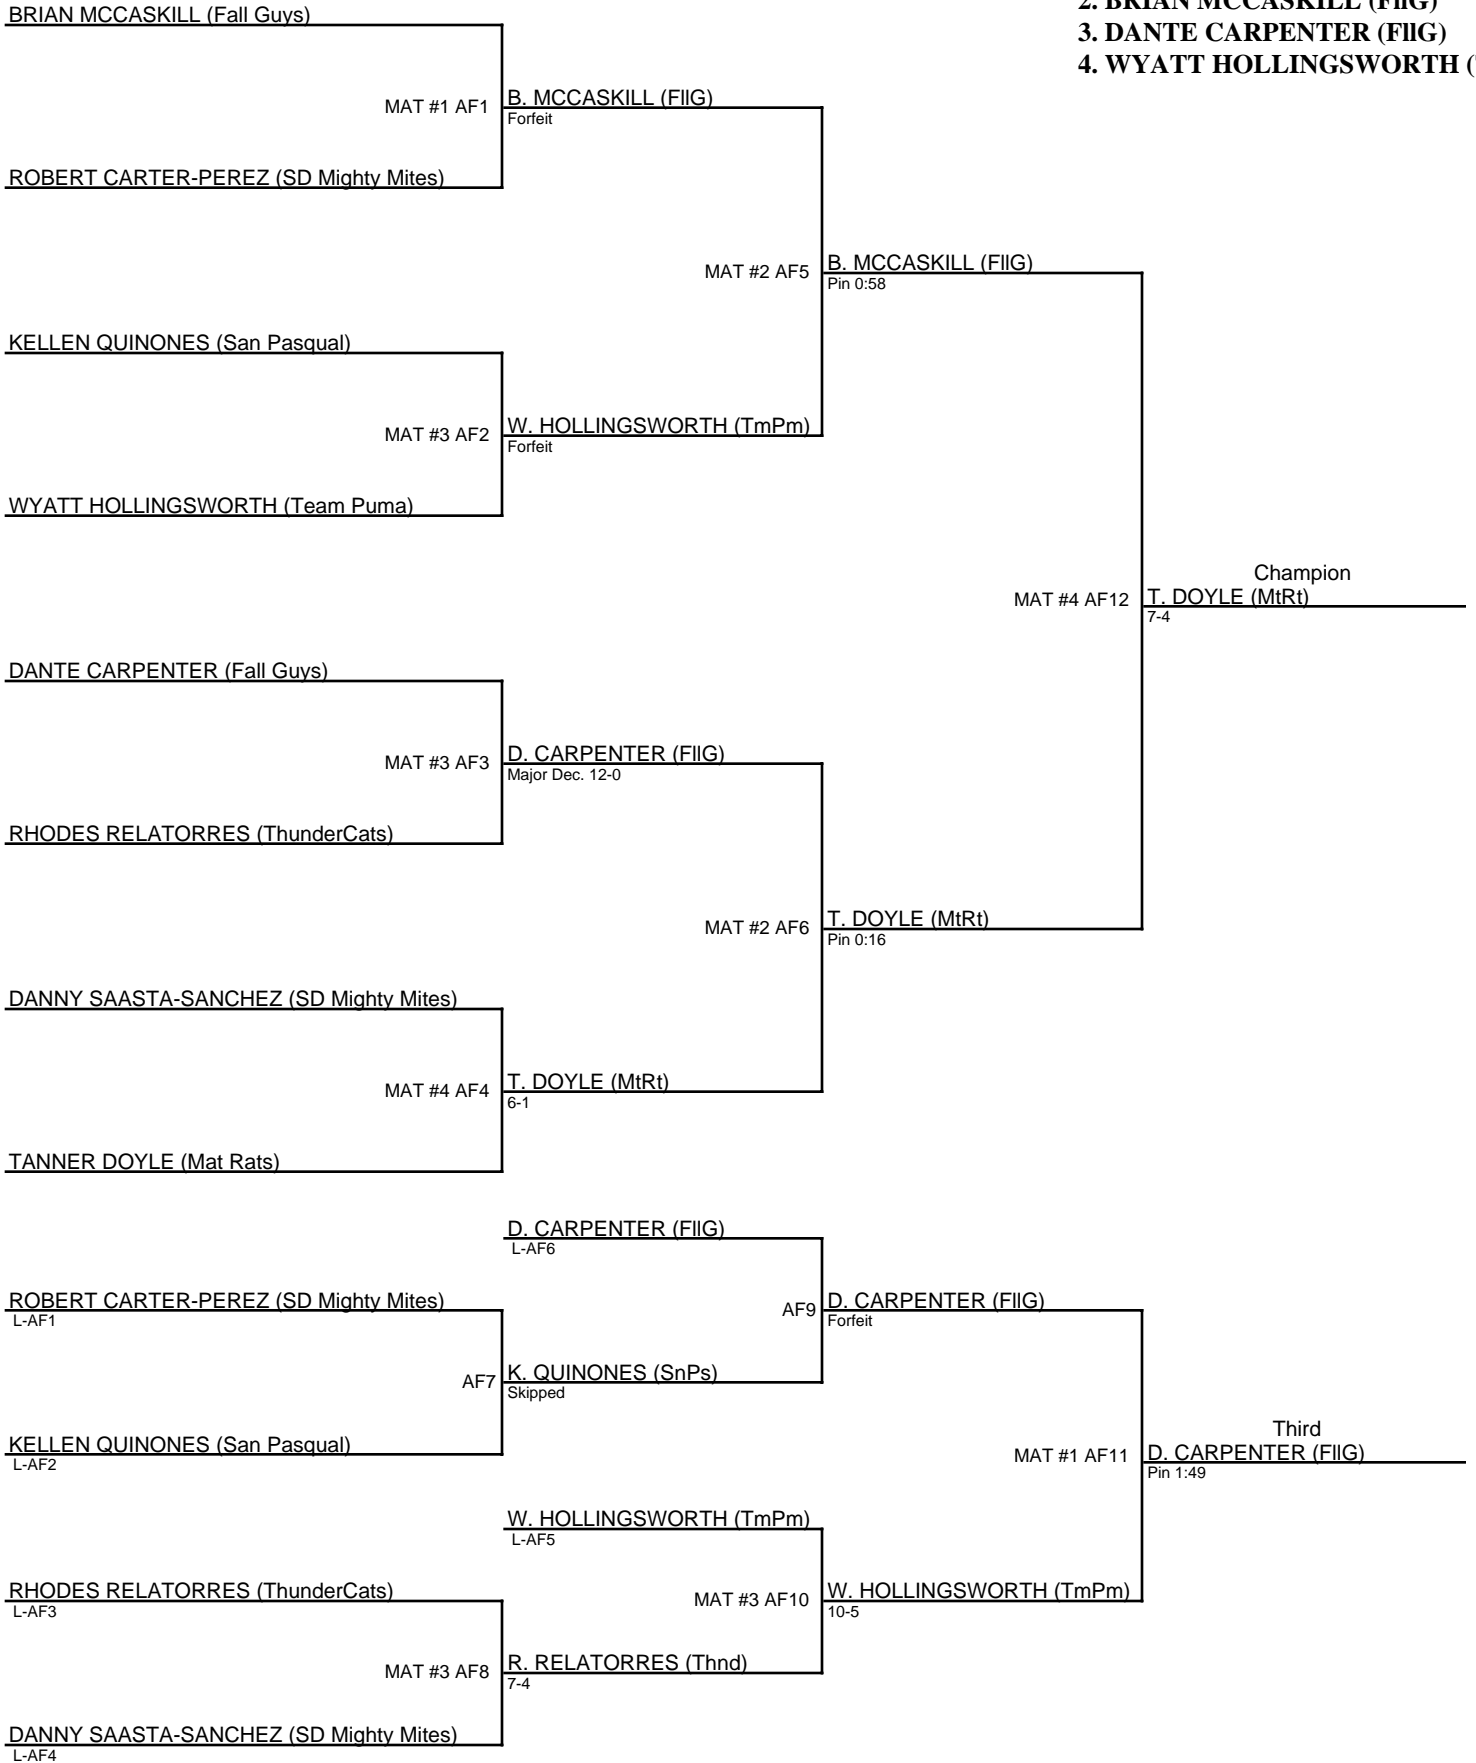

D. CORTES (Thnd)

A-AE2

P. BENNETT (FIG)

B-AE3

AE6 P. BENNETT (FIG)
BYE

A-AE4

2016 Rancho Bernardo Jr Invite / D2 7-8/55

1. TANNER DOYLE (MtRt)
2. BRIAN MCCASKILL (FIG)
3. DANTE CARPENTER (FIG)
4. WYATT HOLLINGSWORTH (TmPm)