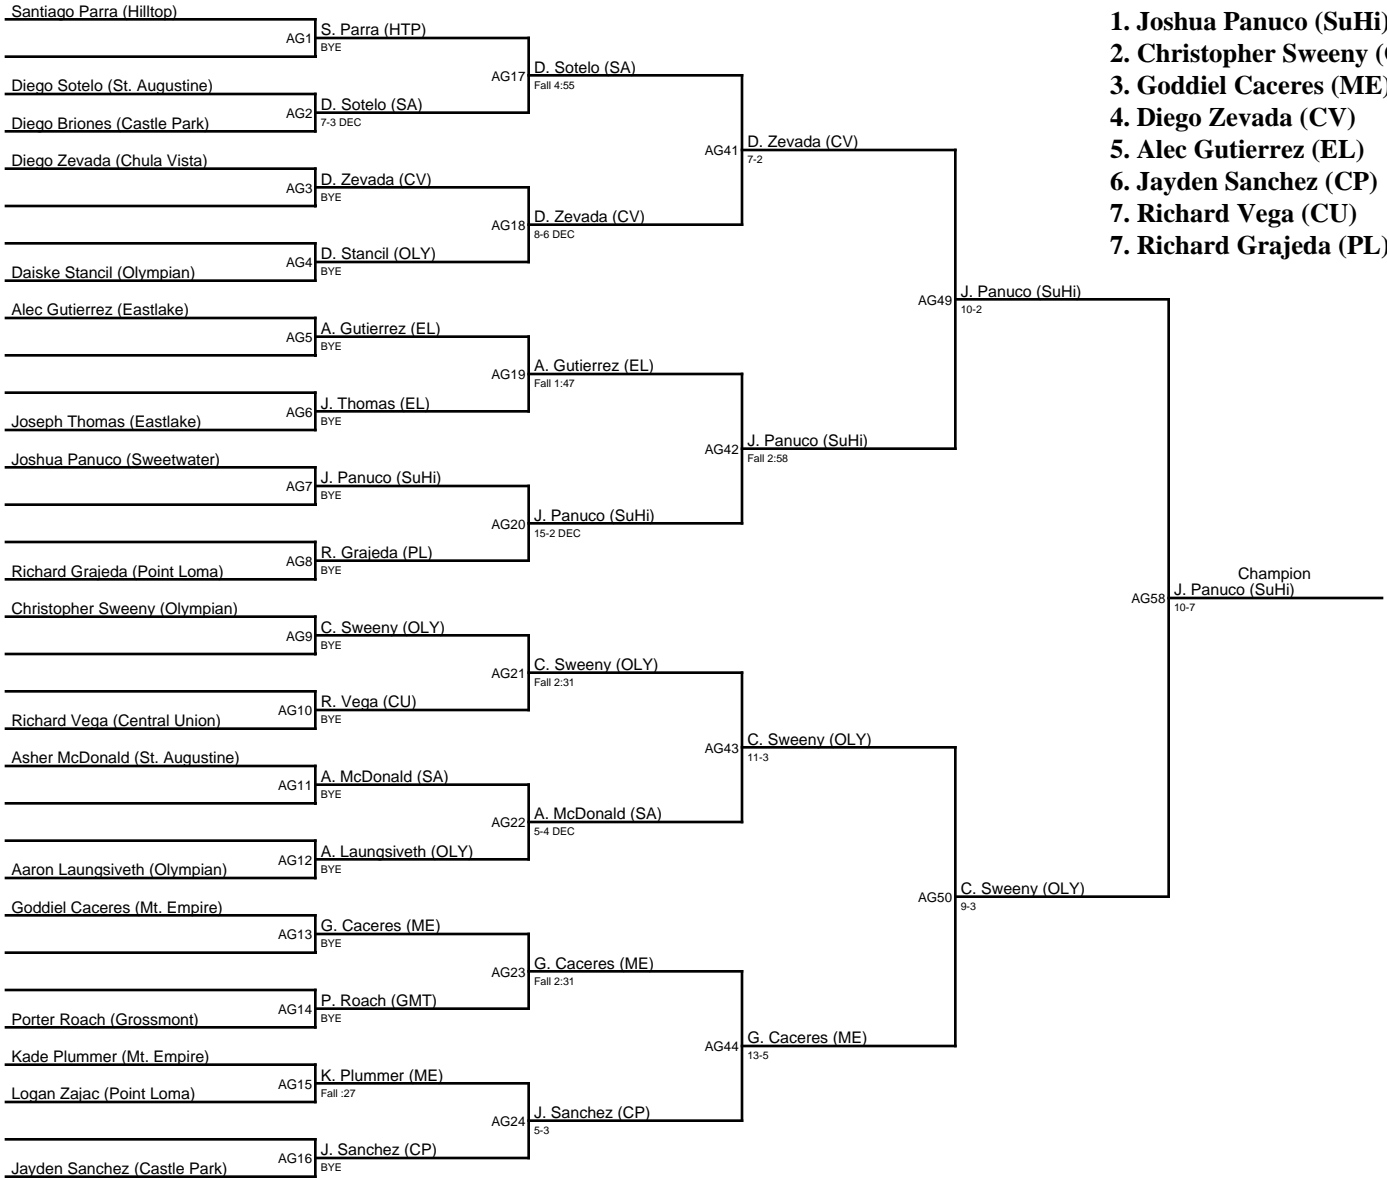

JV Titan Classic 1/3/25 / 146

1. Joshua Panuco (SuHi)
2. Christopher Sweeny (OLY)
3. Goddiel Caceres (ME)
4. Diego Zevada (CV)
5. Alec Gutierrez (EL)
6. Jayden Sanchez (CP)
7. Richard Vega (CU)
7. Richard Grajeda (PL)