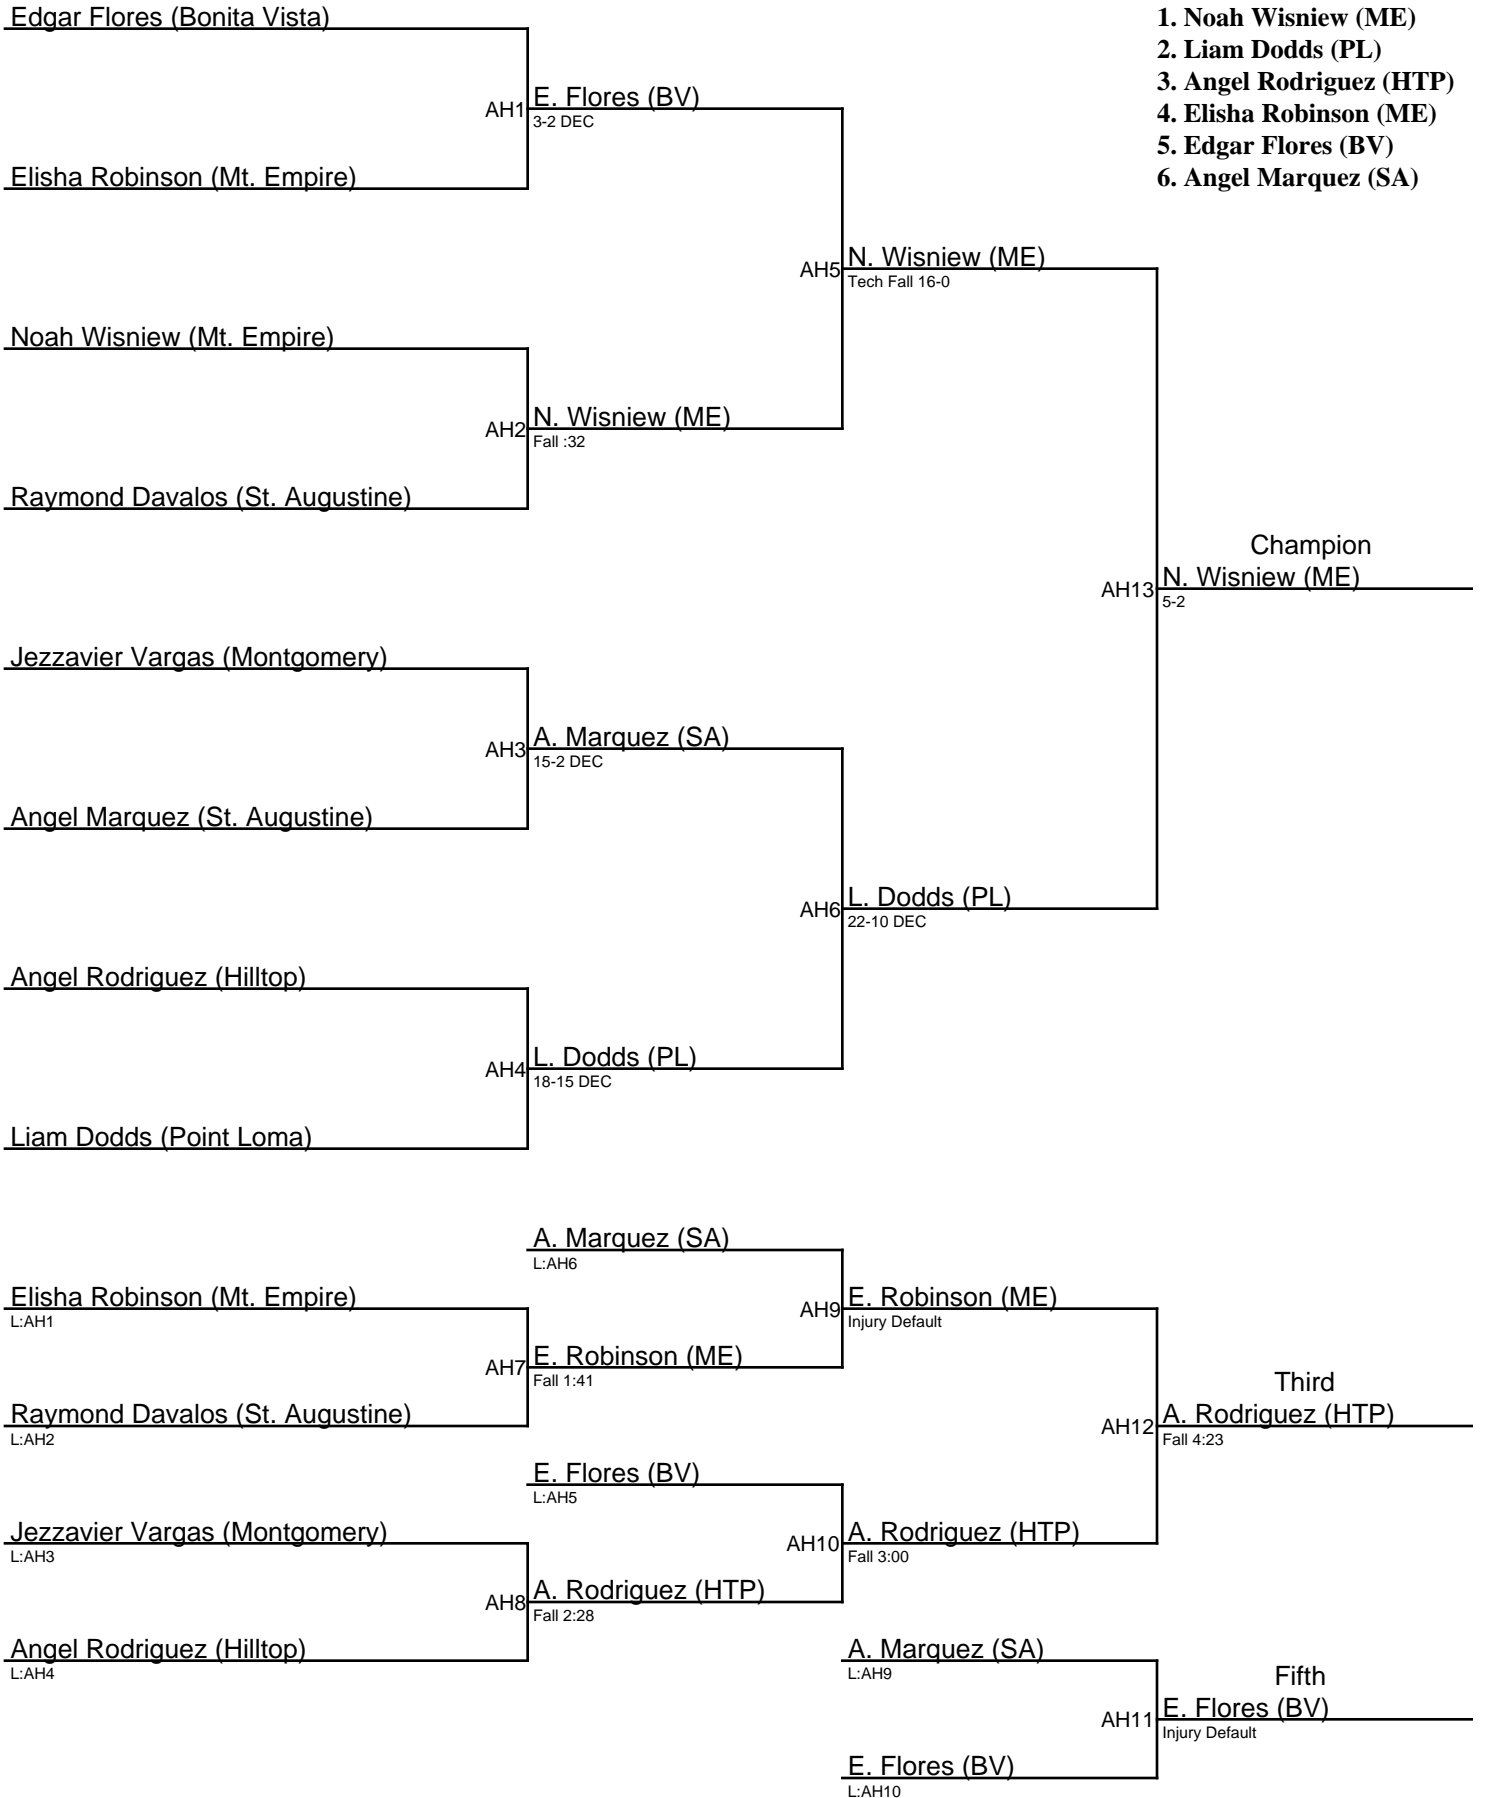

JV Titan Classic 1/3/25 / 152

1. Noah Wisniew (ME)
2. Liam Dodds (PL)
3. Angel Rodriguez (HTP)
4. Elisha Robinson (ME)
5. Edgar Flores (BV)
6. Angel Marquez (SA)