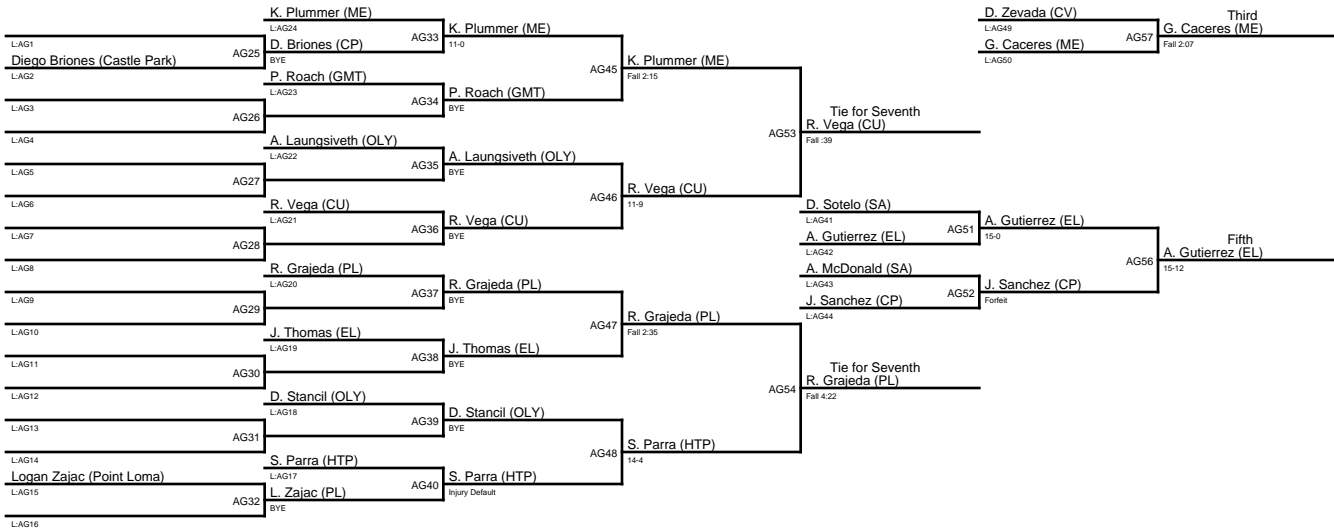

JV Titan Classic 1/3/25 / 146

1. Joshua Panuco (SuHi)
2. Christopher Sweeny (OLY)
3. Goddiel Caceres (ME)
4. Diego Zevada (CV)
5. Alec Gutierrez (EL)
6. Jayden Sanchez (CP)
7. Richard Vega (CU)
7. Richard Grajeda (PL)