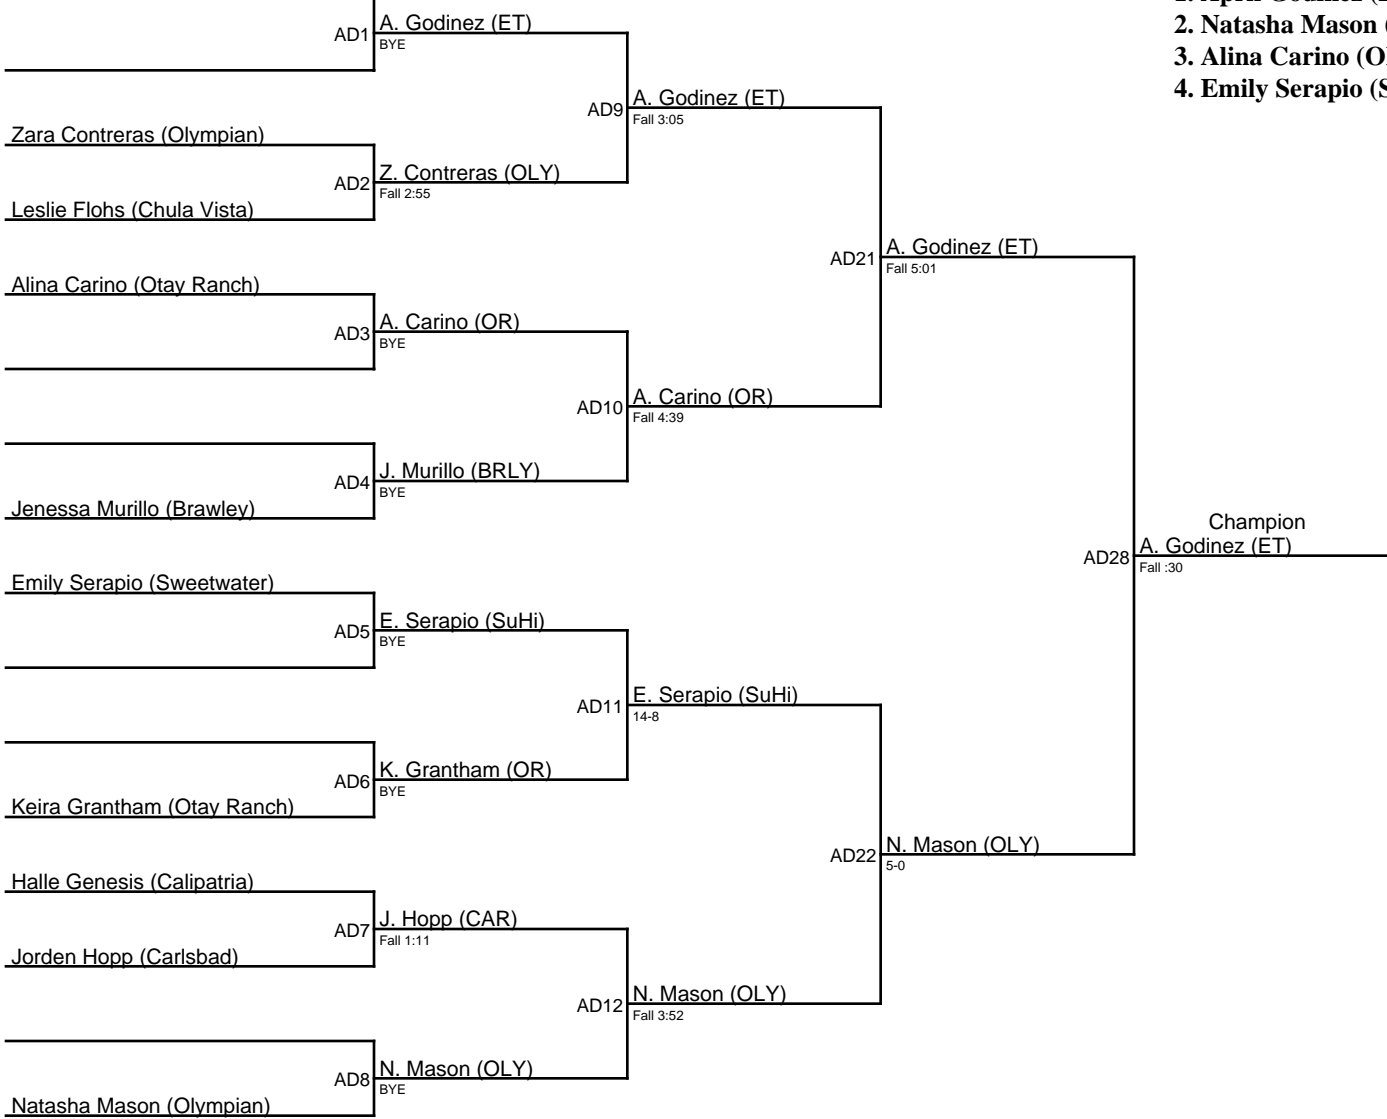

Queen of the Lake 1-7-23 / 98JV

- 1. Leila Rivera (ET)
- 2. Ariani Jacobo (CU)
- 3. Camila Aguilar (VC)
- 4. Kaylaya Morgan (VC)

Queen of the Lake 1-7-23 / 103V

1. Maria Fuentes (ET)
2. Lexi Holguin (UC)
3. Alyssa Cazares (BRLY)
4. Charis Tolentino (CA)

Queen of the Lake 1-7-23 / 103JV

1. Lianna Hernandez (RB)
2. Jasmine Favela (BRLY)
3. Marie Gil (SP)
4. Ayana Beltran (ME)

Queen of the Lake 1-7-23 / 108V

April Godinez (El Toro)

Queen of the Lake 1-7-23 / 108JV