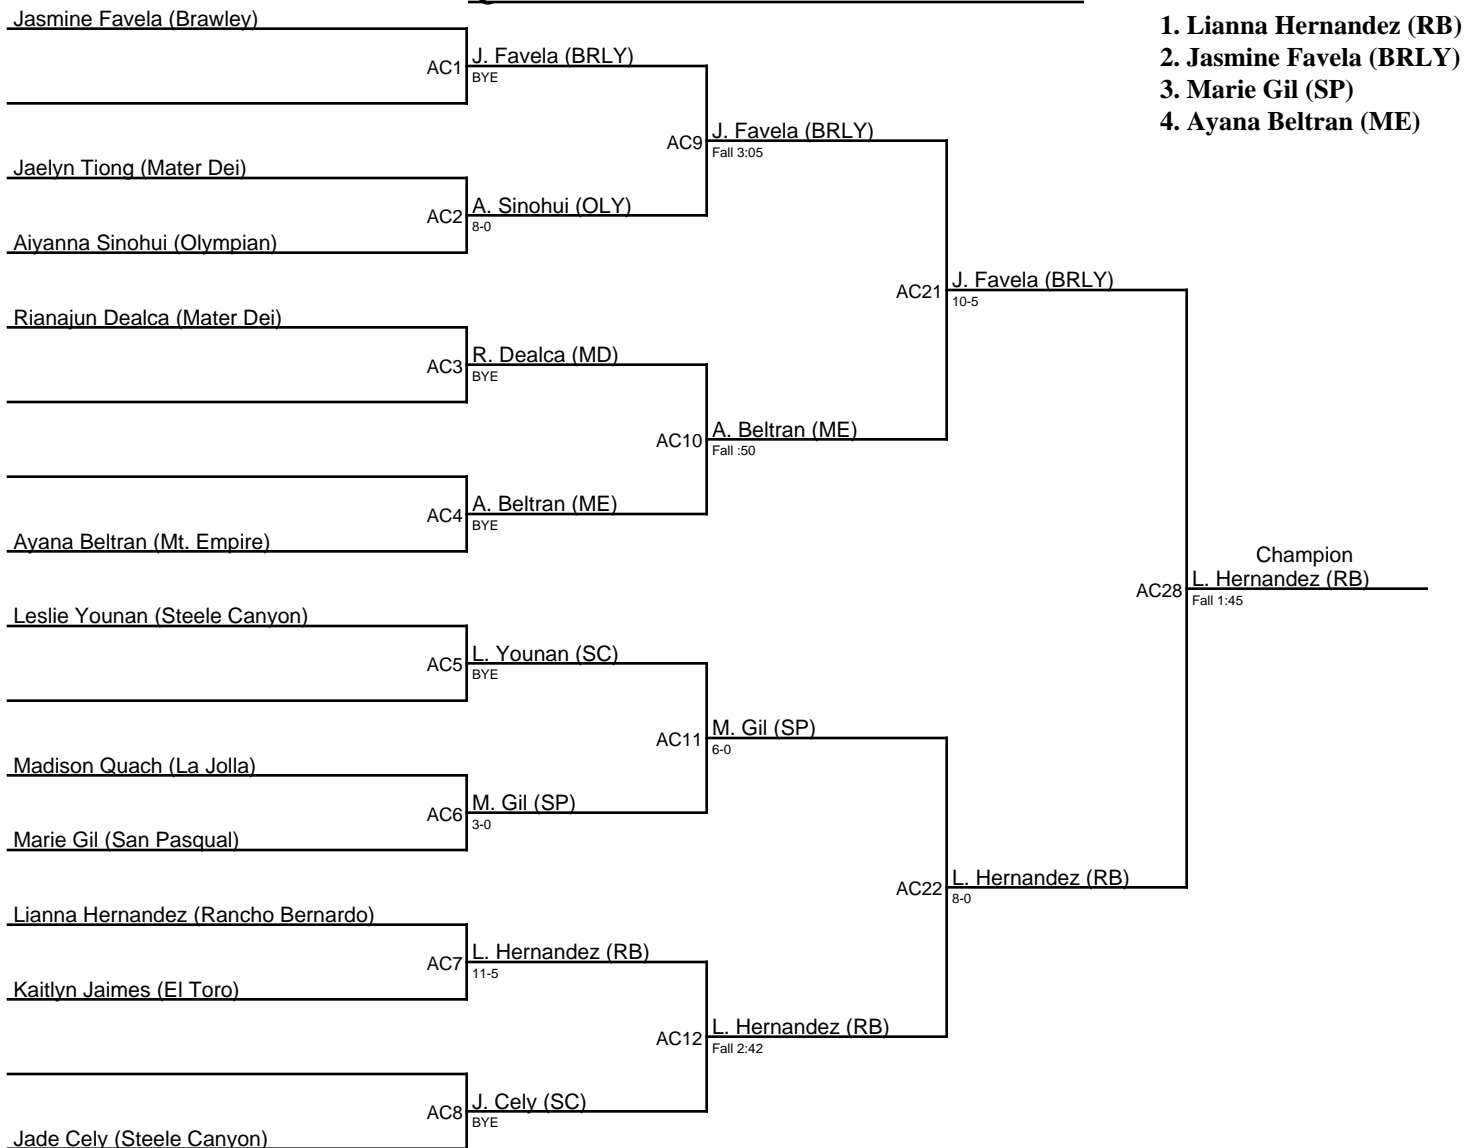

Queen of the Lake 1-7-23 / 98JV

- 1. Leila Rivera (ET)
- 2. Ariani Jacobo (CU)
- 3. Camila Aguilar (VC)
- 4. Kaylaya Morgan (VC)

Queen of the Lake 1-7-23 / 103V

1. Maria Fuentes (ET)
2. Lexi Holguin (UC)
3. Alyssa Cazares (BRLY)
4. Charis Tolentino (CA)

Queen of the Lake 1-7-23 / 103JV

1. Lianna Hernandez (RB)
2. Jasmine Favela (BRLY)
3. Marie Gil (SP)
4. Ayana Beltran (ME)

Queen of the Lake 1-7-23 / 108V

April Godinez (El Toro)

Queen of the Lake 1-7-23 / 108JV

1. Jazminne Martinez (BRLY)
2. Lily Ulmer (ET)
3. Valeria Moreno (SWEC)
4. Emily Topete (OLY)

Queen of the Lake 1-7-23 / 113V

1. Mia Navarro (HLT)
2. Norah Alonso (ET)
3. Breanna Reynoso (OLY)
4. Kylie Young (VC)