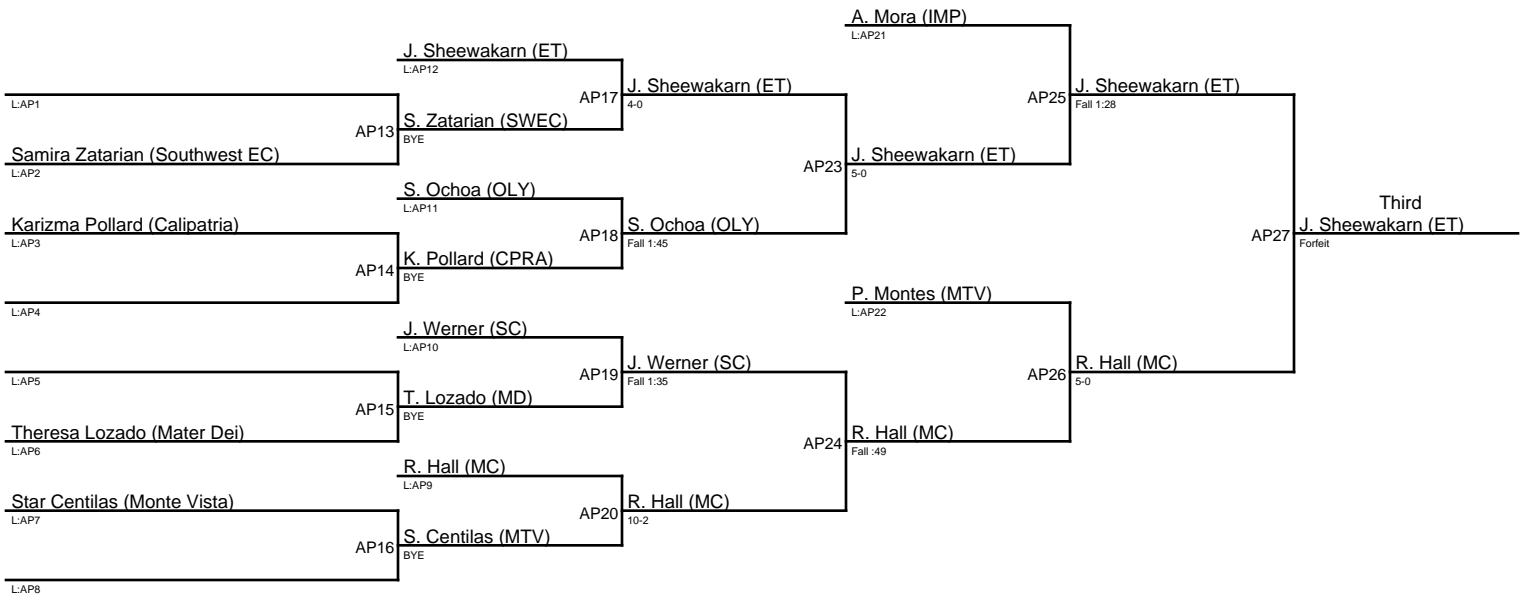

Queen of the Lake 1-7-23 / 128JV

1. Lyla Nguyen (SP)
2. Elaine Padilla (BRLY)
3. Deysi Garcia (ET)
4. Zoe Carter (VC)

Queen of the Lake 1-7-23 / 133V

Queen of the Lake 1-7-23 / 133JV

1. Tora Tranheim (LJ)
2. Jameslyn Wilson (RB)
3. Jamie Sheewakarn (ET)
4. Raquel Hall (MC)