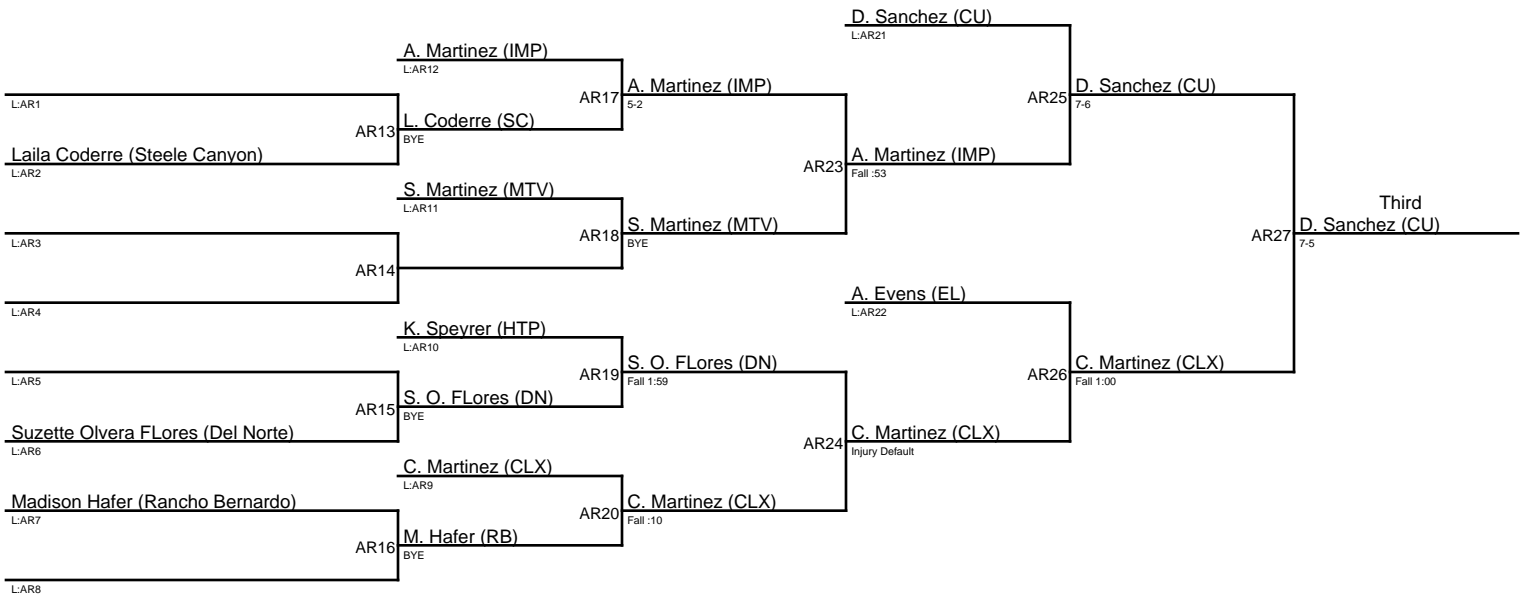

Queen of the Lake 1-7-23 / 139JVA

1. Alyssa Mechling (MD)
2. Camila Valencia (SWEC)
3. Dana Sanchez (CU)
4. Contanza Martinez (CLX)