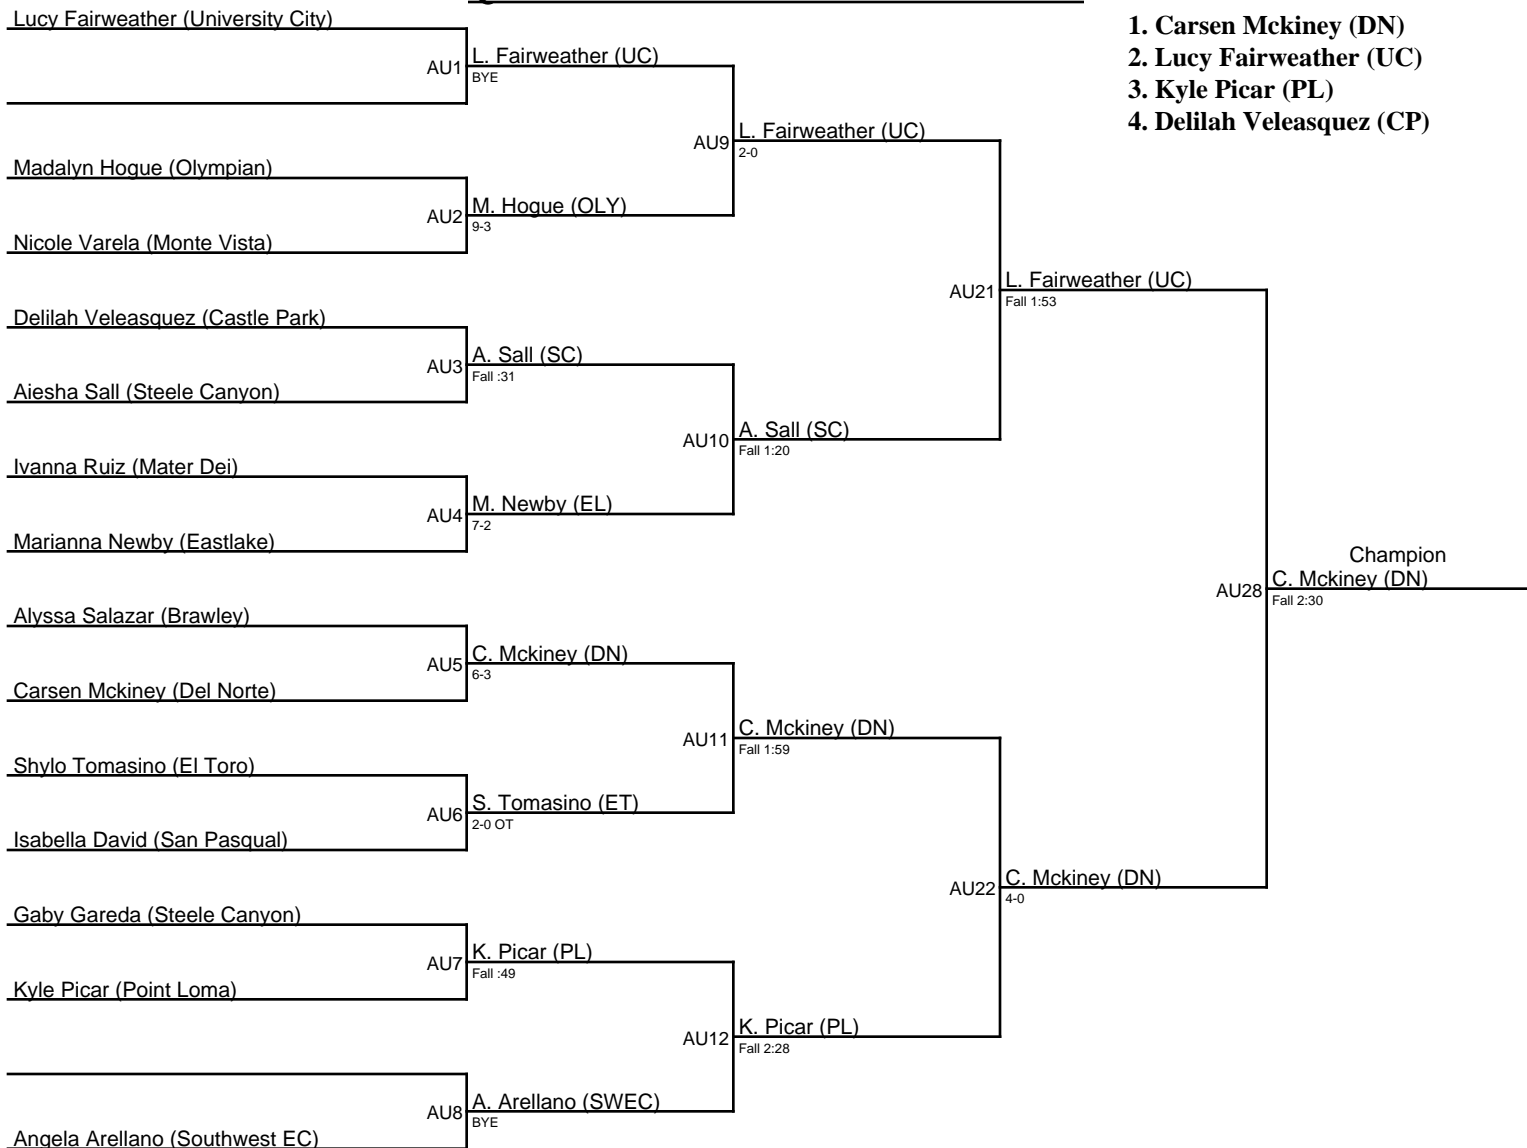

Queen of the Lake 1-7-23 / 145JV

1. Carsen Mckiney (DN)
2. Lucy Fairweather (UC)
3. Kyle Picar (PL)
4. Delilah Veelasquez (CP)