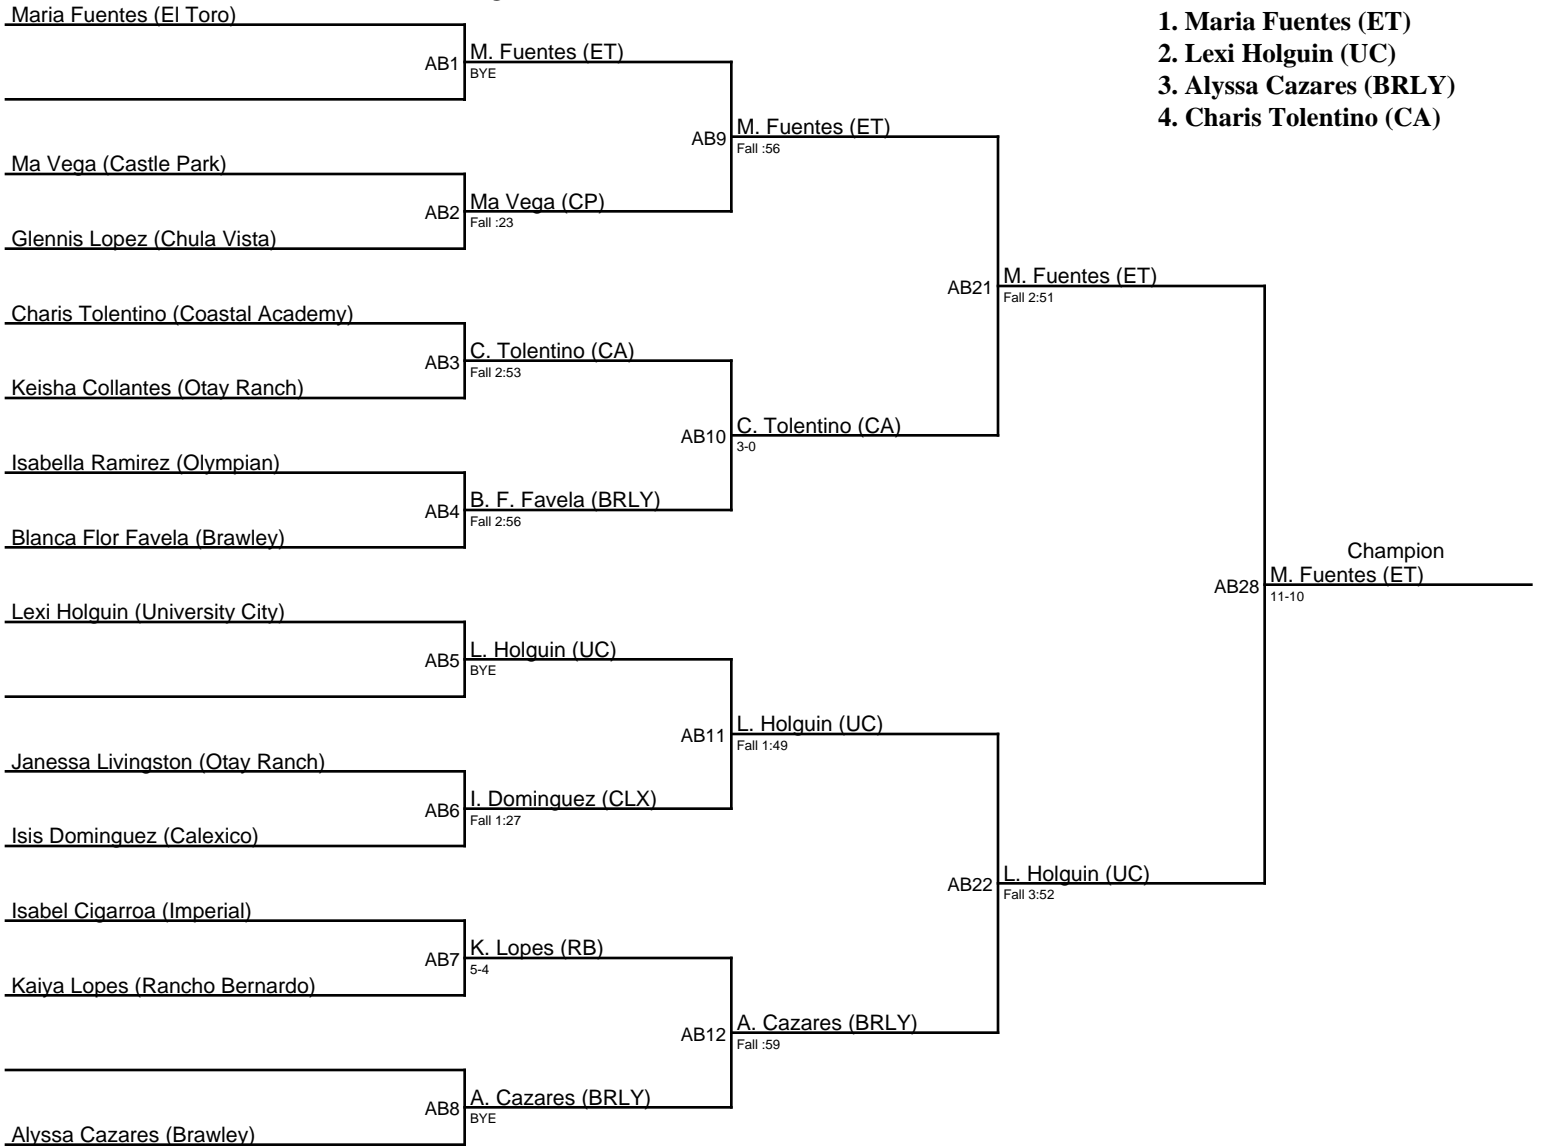

Queen of the Lake 1-7-23 / 98JV

- 1. Leila Rivera (ET)
- 2. Ariani Jacobo (CU)
- 3. Camila Aguilar (VC)
- 4. Kaylaya Morgan (VC)

Queen of the Lake 1-7-23 / 103V

1. Maria Fuentes (ET)
2. Lexi Holguin (UC)
3. Alyssa Cazares (BRLY)
4. Charis Tolentino (CA)

Queen of the Lake 1-7-23 / 103JV

1. Lianna Hernandez (RB)
2. Jasmine Favela (BRLY)
3. Marie Gil (SP)
4. Ayana Beltran (ME)

Queen of the Lake 1-7-23 / 108V

April Godinez (El Toro)

Queen of the Lake 1-7-23 / 108JV