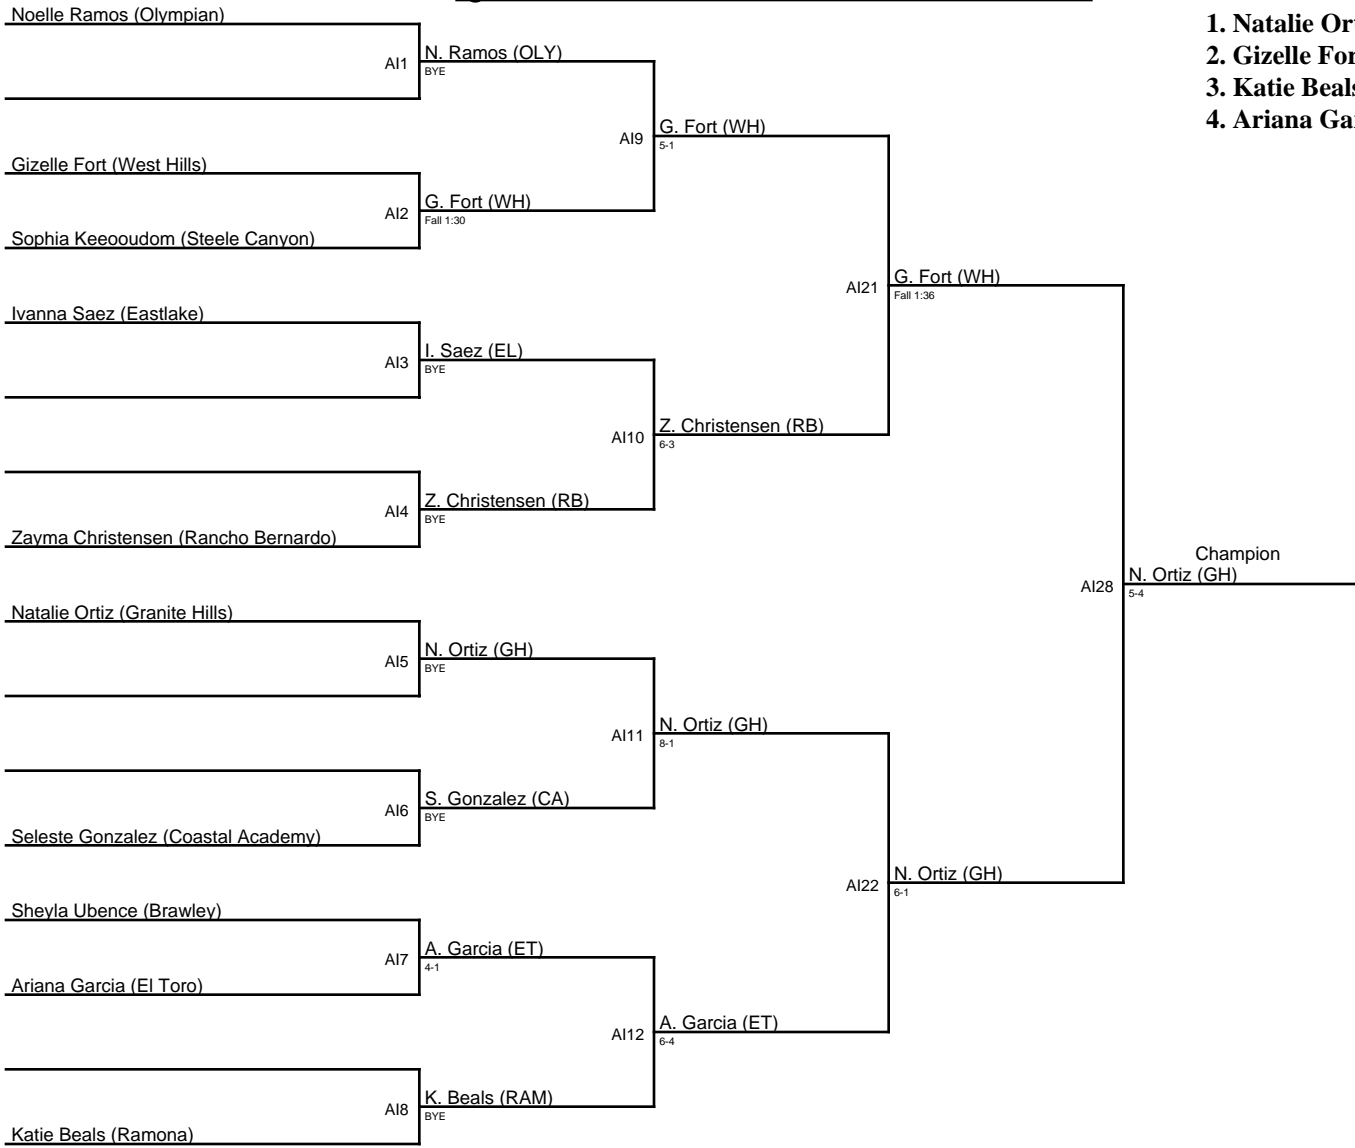

Queen of the Lake 1-7-23 / 118JVA

1. Natalie Ortiz (GH)
2. Gizelle Fort (WH)
3. Katie Beals (RAM)
4. Ariana Garcia (ET)