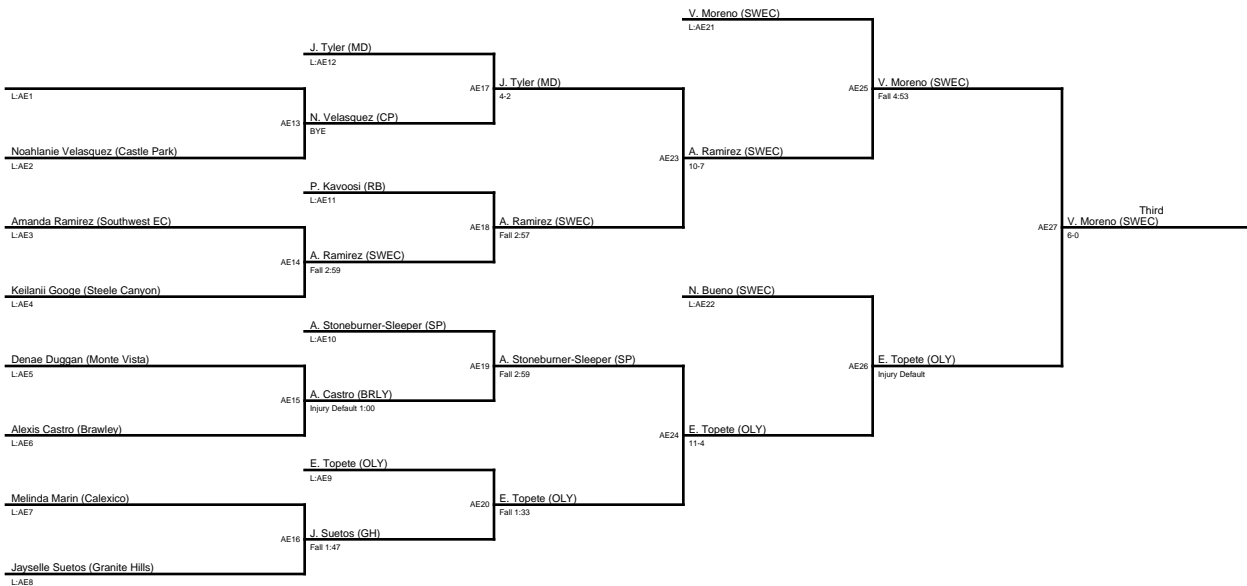

Queen of the Lake 1-7-23 / 103JV

1. Lianna Hernandez (RB)
2. Jasmine Favela (BRLY)
3. Marie Gil (SP)
4. Ayana Beltran (ME)

Queen of the Lake 1-7-23 / 108V

April Godinez (El Toro)

Queen of the Lake 1-7-23 / 108JV

1. Jazminne Martinez (BRLY)
2. Lily Ulmer (ET)
3. Valeria Moreno (SWEC)
4. Emily Topete (OLY)

Queen of the Lake 1-7-23 / 113V

1. Mia Navarro (HLT)
2. Norah Alonso (ET)
3. Breanna Reynoso (OLY)
4. Kylie Young (VC)