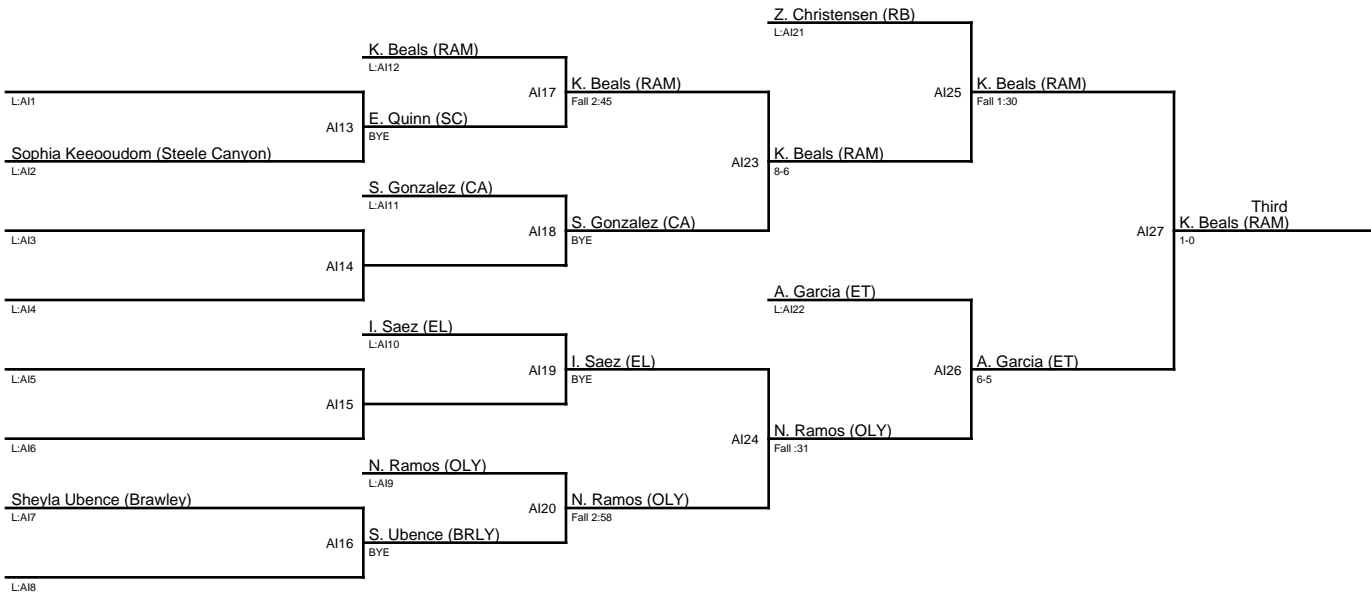

Queen of the Lake 1-7-23 / 118JVA

1. Natalie Ortiz (GH)
2. Gizelle Fort (WH)
3. Katie Beals (RAM)
4. Ariana Garcia (ET)