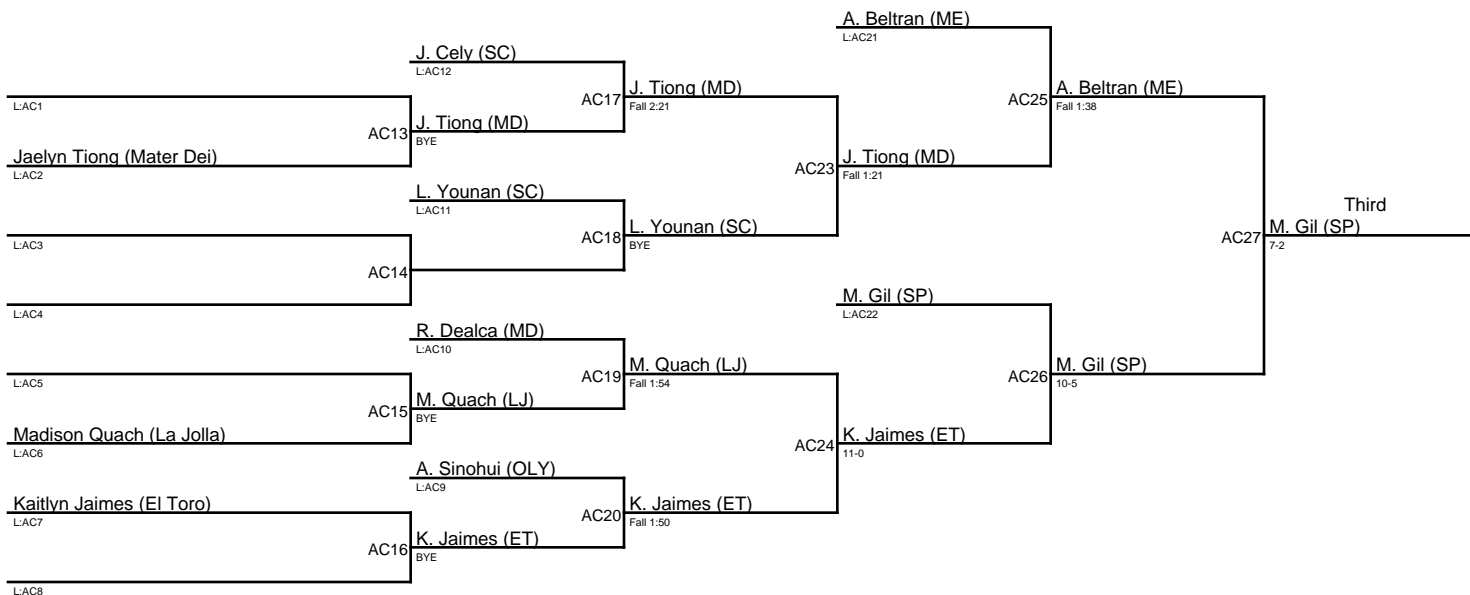

Queen of the Lake 1-7-23 / 98JV

- 1. Leila Rivera (ET)
- 2. Ariani Jacobo (CU)
- 3. Camila Aguilar (VC)
- 4. Kaylaya Morgan (VC)

Queen of the Lake 1-7-23 / 103V

1. Maria Fuentes (ET)
2. Lexi Holguin (UC)
3. Alyssa Cazares (BRLY)
4. Charis Tolentino (CA)

Queen of the Lake 1-7-23 / 103JV

1. Lianna Hernandez (RB)
2. Jasmine Favela (BRLY)
3. Marie Gil (SP)
4. Ayana Beltran (ME)

Queen of the Lake 1-7-23 / 108V

April Godinez (El Toro)

Queen of the Lake 1-7-23 / 108JV