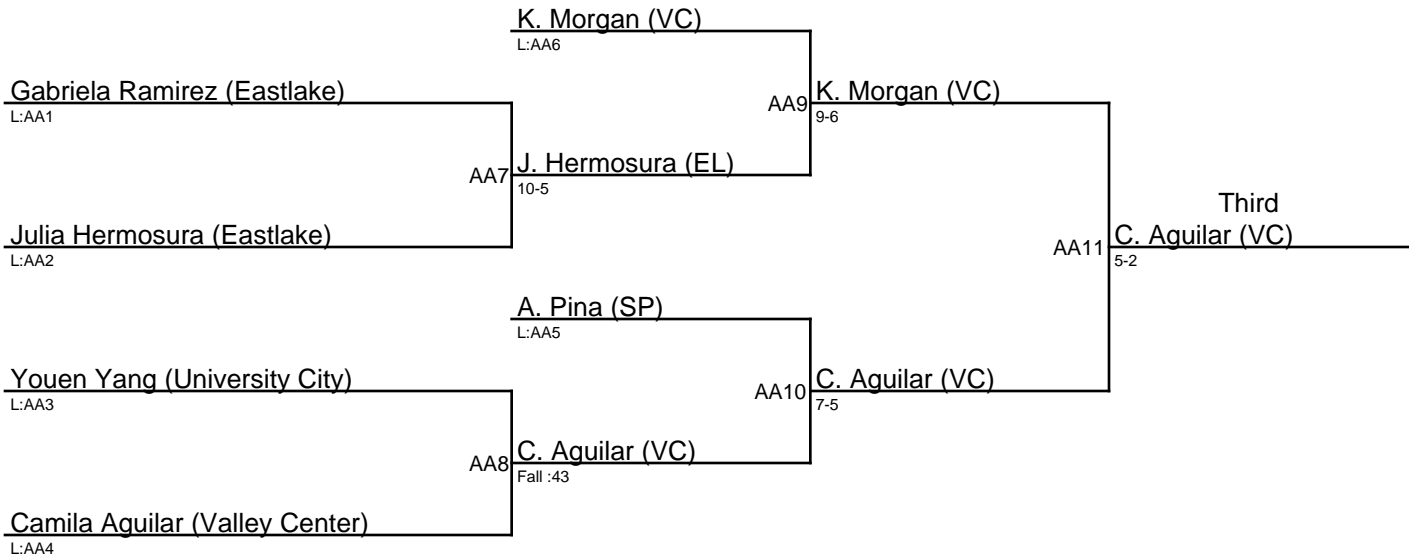

Queen of the Lake 1-7-23 / 98JV

- 1. Leila Rivera (ET)
- 2. Ariani Jacobo (CU)
- 3. Camila Aguilar (VC)
- 4. Kaylaya Morgan (VC)

Queen of the Lake 1-7-23 / 103V

1. Maria Fuentes (ET)
2. Lexi Holguin (UC)
3. Alyssa Cazares (BRLY)
4. Charis Tolentino (CA)

Queen of the Lake 1-7-23 / 103JV

1. Lianna Hernandez (RB)
2. Jasmine Favela (BRLY)
3. Marie Gil (SP)
4. Ayana Beltran (ME)

Queen of the Lake 1-7-23 / 108V

April Godinez (El Toro)

Queen of the Lake 1-7-23 / 108JV