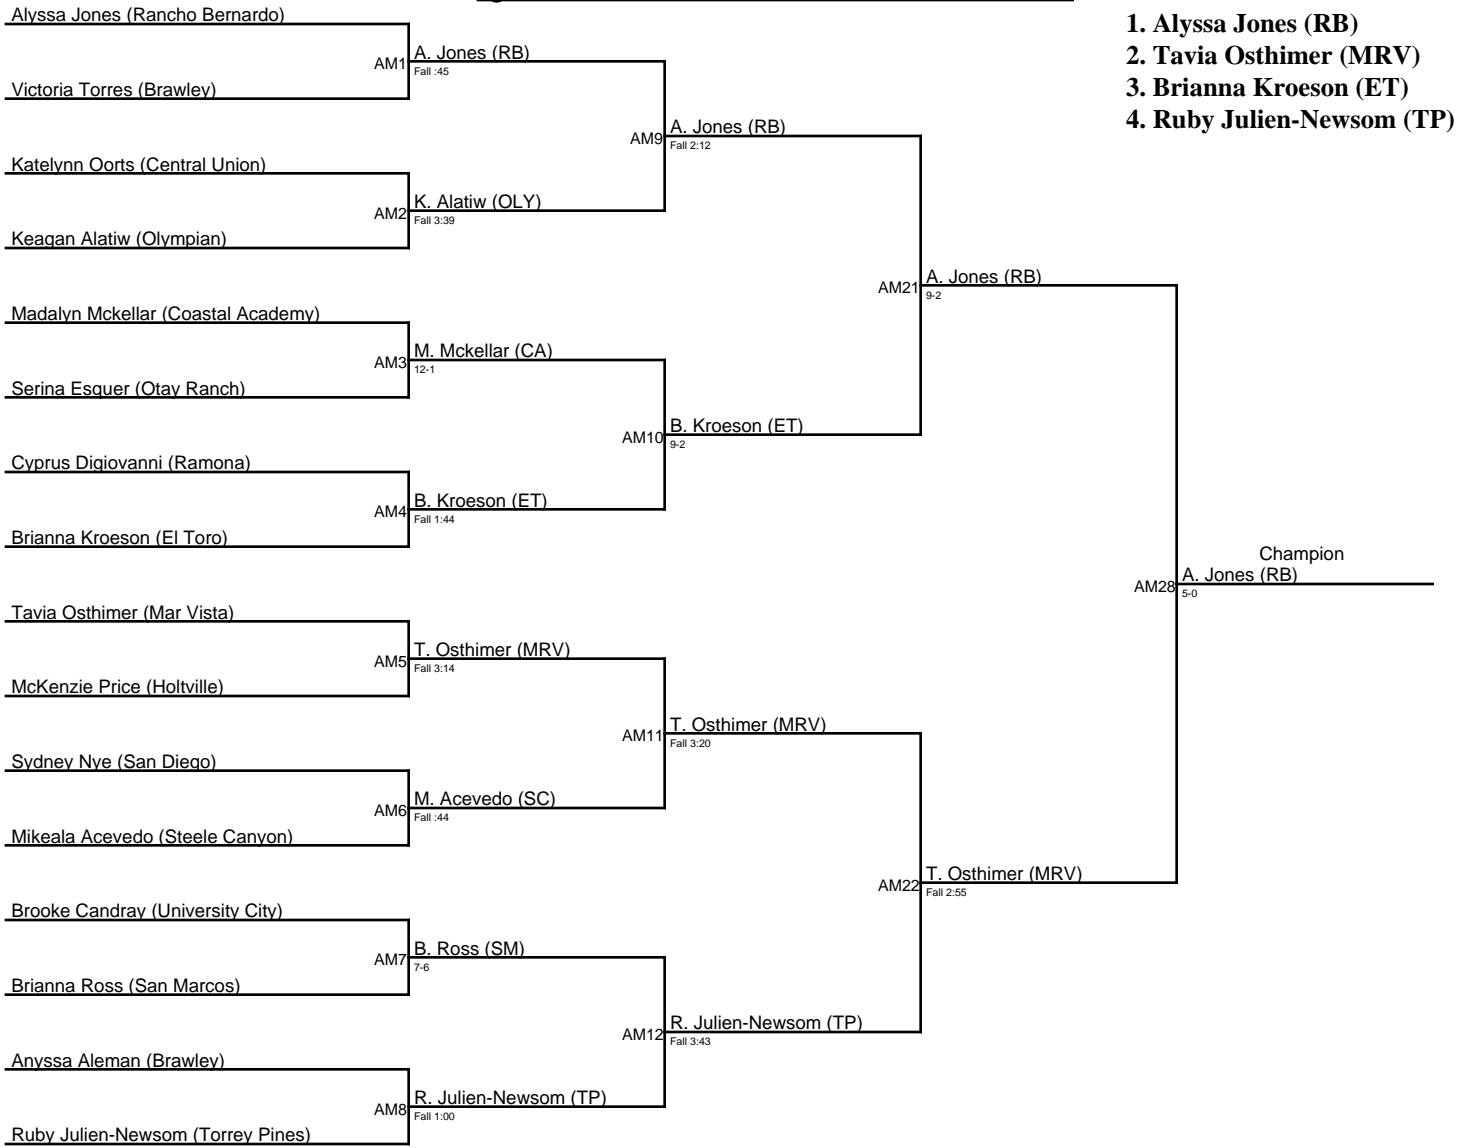

Queen of the Lake 1-7-23 / 123V

Queen of the Lake 1-7-23 / 123JV

1. Leana Gonzalez (SM)
2. MJ Andres (UC)
3. Penelope Pepperdine (SP)
4. April Nguyen (MC)

Queen of the Lake 1-7-23 / 128V

1. Alyssa Jones (RB)
2. Tavia Osthimer (MRV)
3. Brianna Kroeson (ET)
4. Ruby Julien-Newsom (TP)