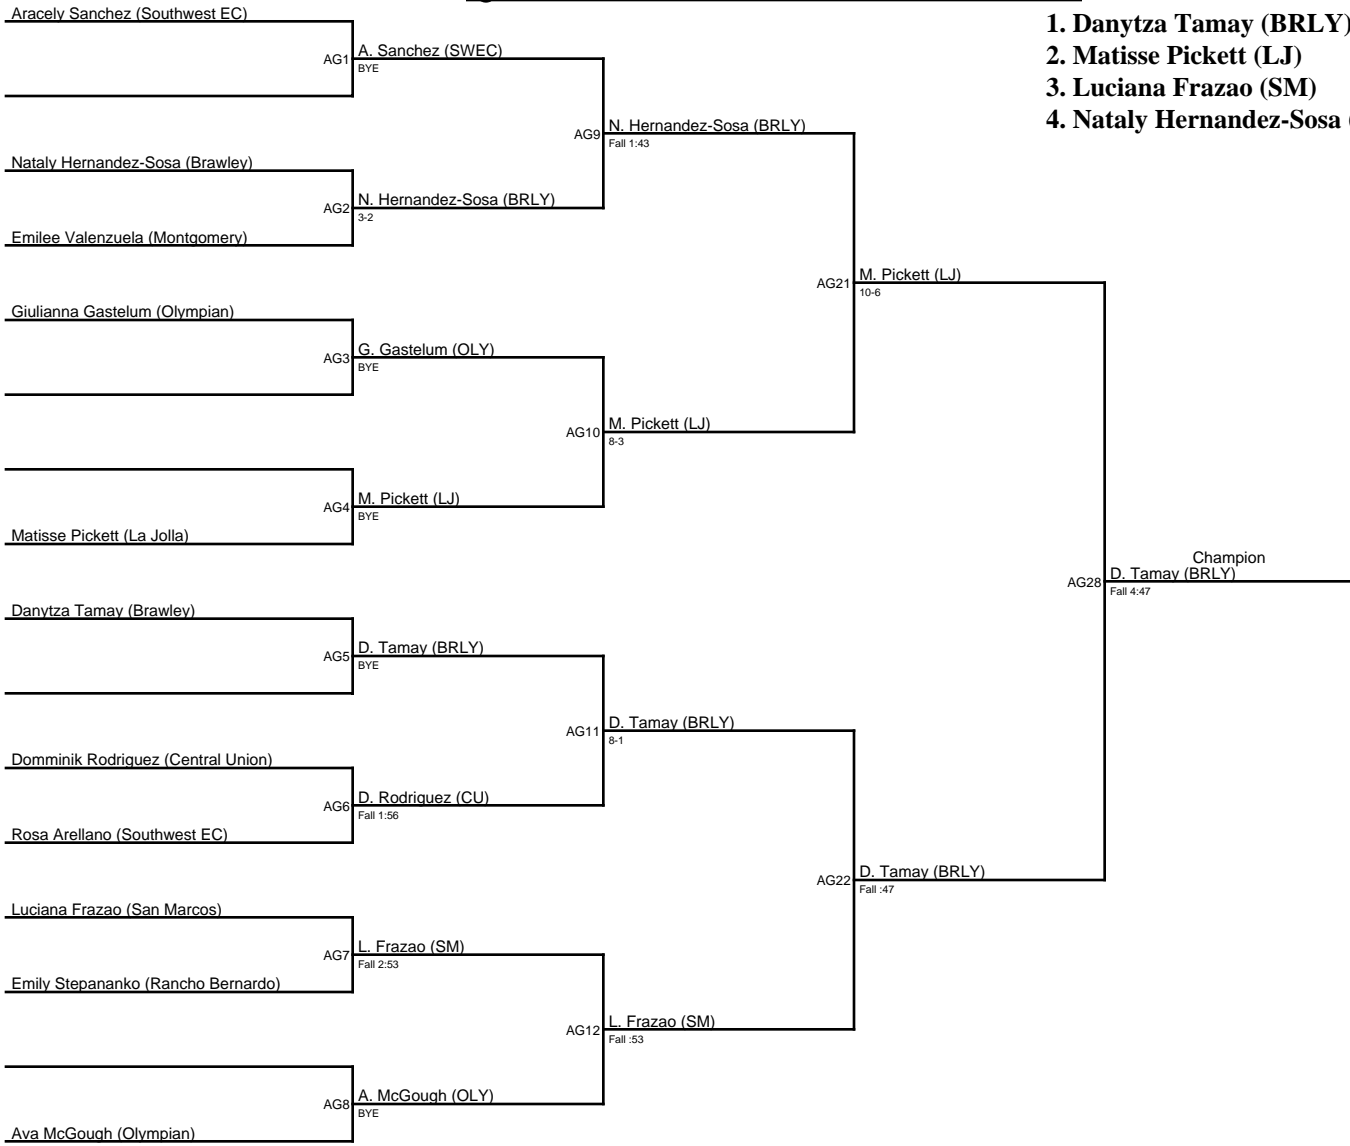

Queen of the Lake 1-7-23 / 103JV

1. Lianna Hernandez (RB)
2. Jasmine Favela (BRLY)
3. Marie Gil (SP)
4. Ayana Beltran (ME)

Queen of the Lake 1-7-23 / 108V

April Godinez (El Toro)

Queen of the Lake 1-7-23 / 108JV

1. Jazminne Martinez (BRLY)
2. Lily Ulmer (ET)
3. Valeria Moreno (SWEC)
4. Emily Topete (OLY)

Queen of the Lake 1-7-23 / 113V

1. Mia Navarro (HLT)
2. Norah Alonso (ET)
3. Breanna Reynoso (OLY)
4. Kylie Young (VC)

Queen of the Lake 1-7-23 / 113JV

1. Danytza Tamay (BRLY)
2. Matisse Pickett (LJ)
3. Luciana Frazao (SM)
4. Nataly Hernandez-Sosa (BRLY)

Queen of the Lake 1-7-23 / 118V

1. Hayden Fry (LCC)
2. Melina Lopez (VSTA)
3. Eve Norban (PL)
4. Emma Mangen (SM)