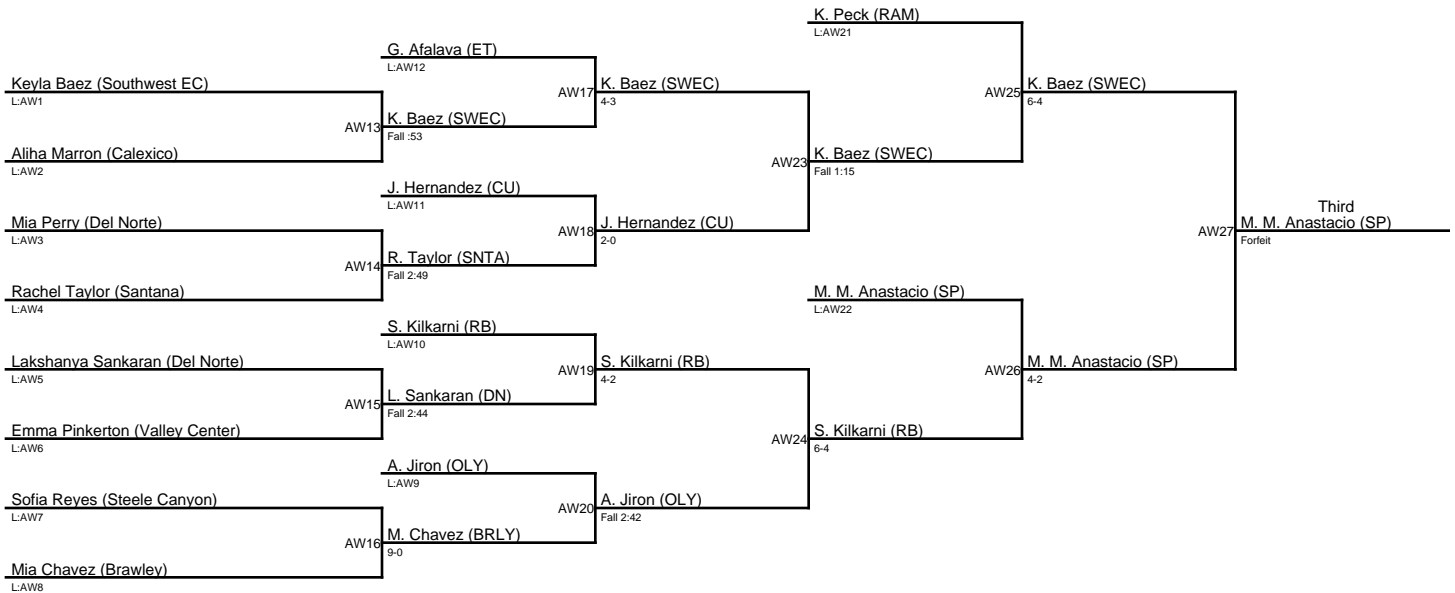

Queen of the Lake 1-7-23 / 162V

Queen of the Lake 1-7-23 / 162JV

Valerie Cruz (San Pasqual)

- 1. Valerie Cruz (SP)
- 2. Ahja Webster (SC)
- 3. Alejandra Orozco (SP)

AY1 V. Cruz (SP)
BYE

Ahja Webster (Steele Canyon)