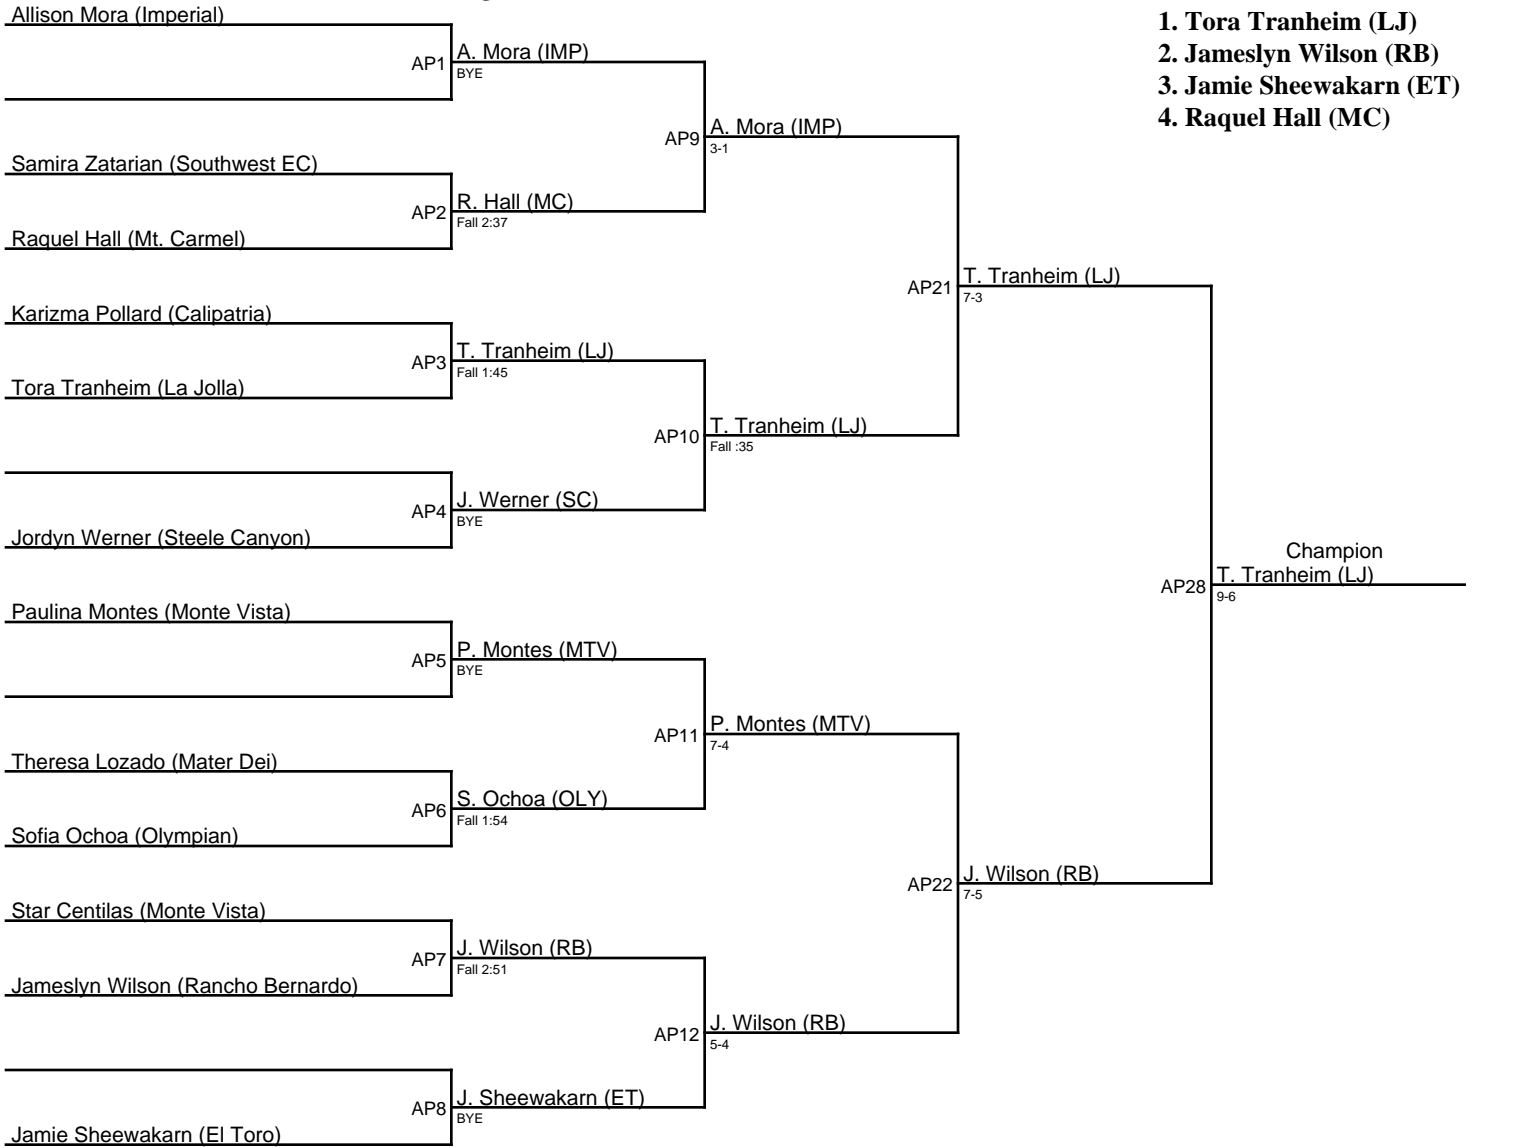

Queen of the Lake 1-7-23 / 128JV

1. Lyla Nguyen (SP)
2. Elaine Padilla (BRLY)
3. Deysi Garcia (ET)
4. Zoe Carter (VC)

Queen of the Lake 1-7-23 / 133V

Queen of the Lake 1-7-23 / 133JV

1. Tora Tranheim (LJ)
2. Jameslyn Wilson (RB)
3. Jamie Sheewakarn (ET)
4. Raquel Hall (MC)