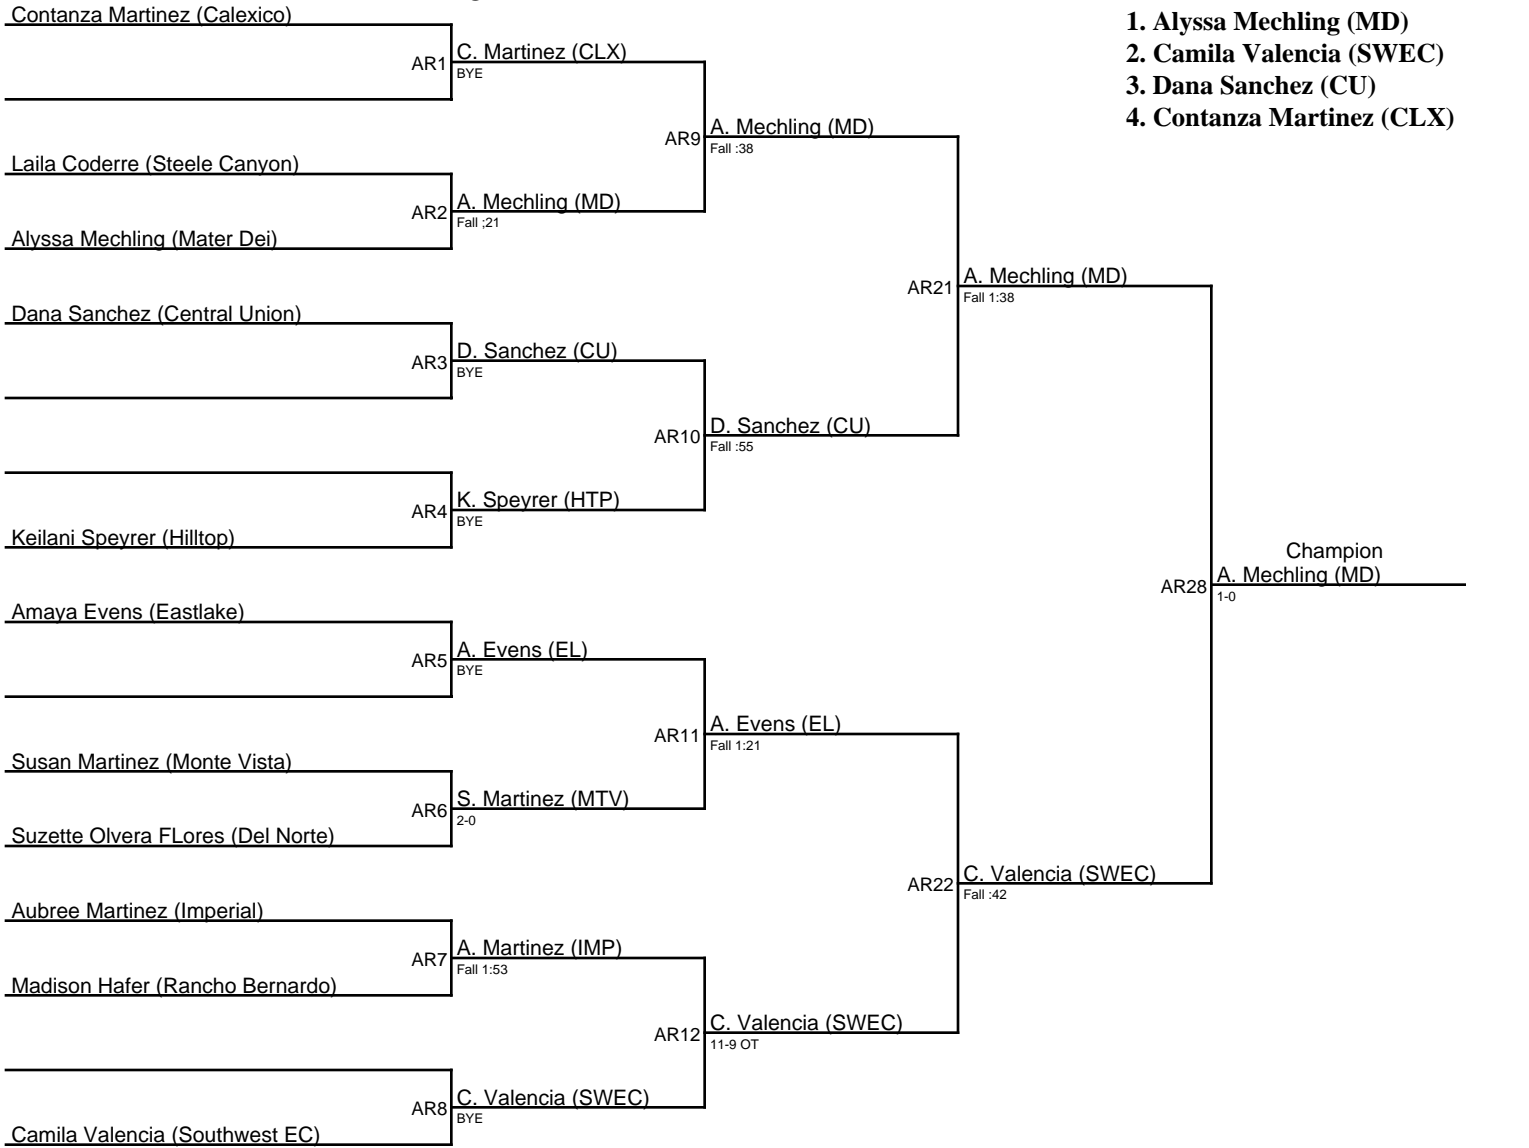

Queen of the Lake 1-7-23 / 139JVA

1. Alyssa Mechling (MD)
2. Camila Valencia (SWEC)
3. Dana Sanchez (CU)
4. Contanza Martinez (CLX)