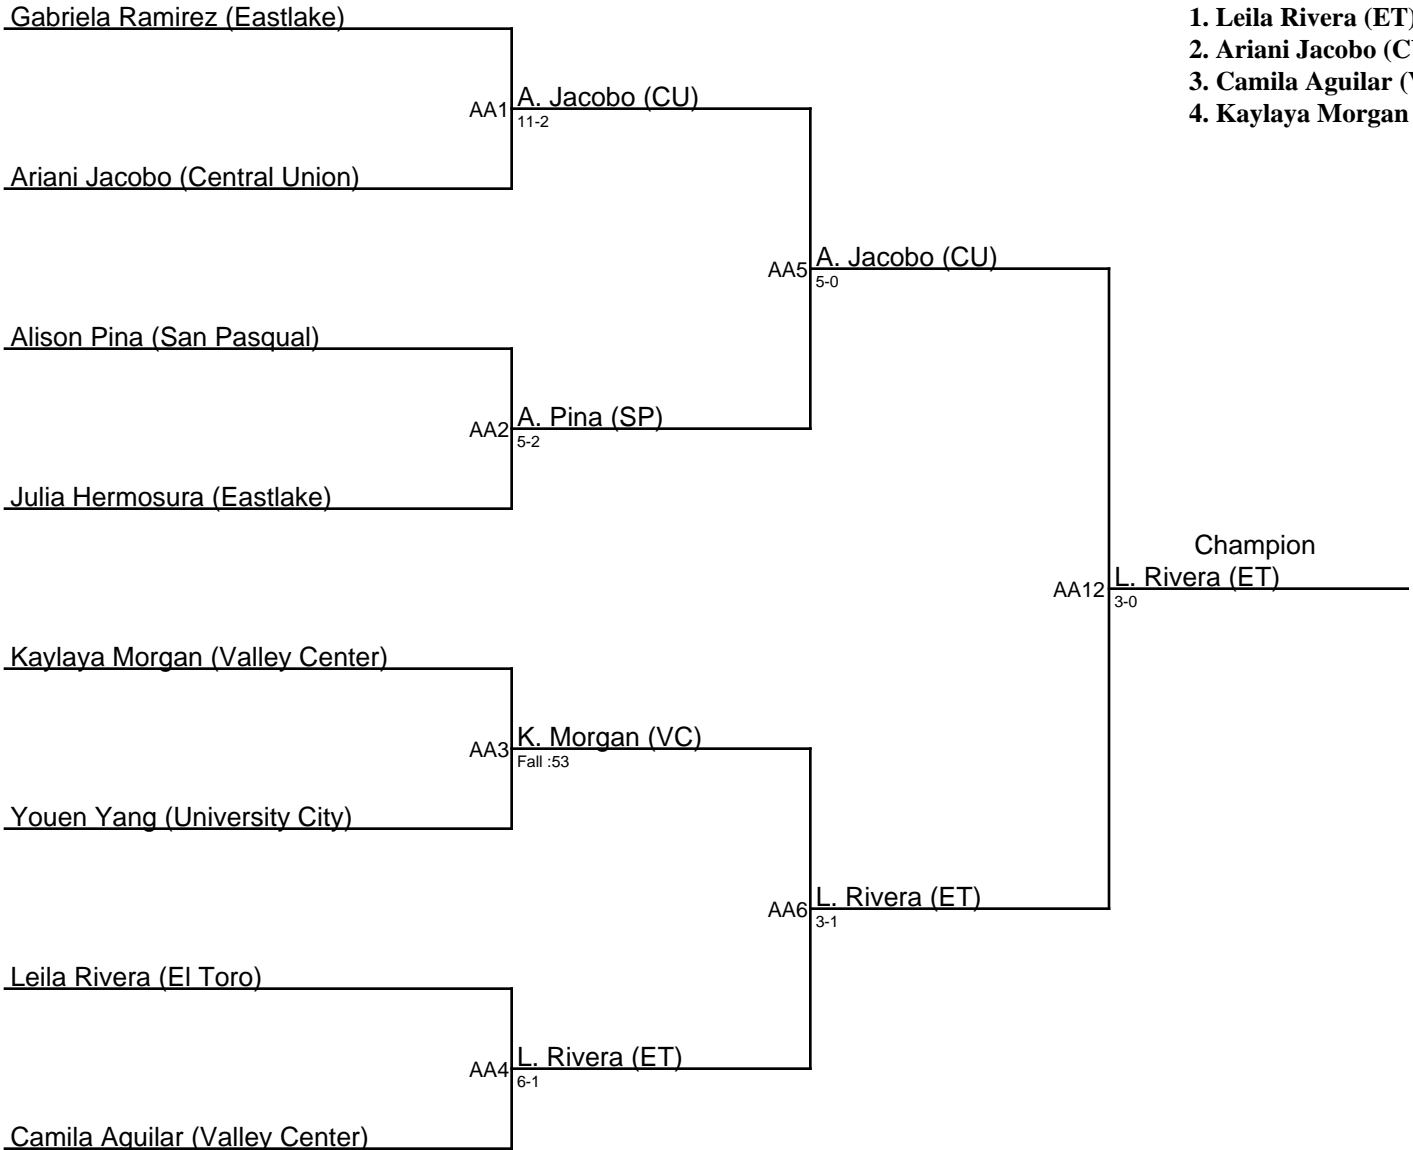

Queen of the Lake 1-7-23 / 98JV

- 1. Leila Rivera (ET)
- 2. Ariani Jacobo (CU)
- 3. Camila Aguilar (VC)
- 4. Kaylaya Morgan (VC)

Queen of the Lake 1-7-23 / 103V

1. Maria Fuentes (ET)
2. Lexi Holguin (UC)
3. Alyssa Cazares (BRLY)
4. Charis Tolentino (CA)

Queen of the Lake 1-7-23 / 103JV

1. Lianna Hernandez (RB)
2. Jasmine Favela (BRLY)
3. Marie Gil (SP)
4. Ayana Beltran (ME)

Queen of the Lake 1-7-23 / 108V

April Godinez (El Toro)

Queen of the Lake 1-7-23 / 108JV