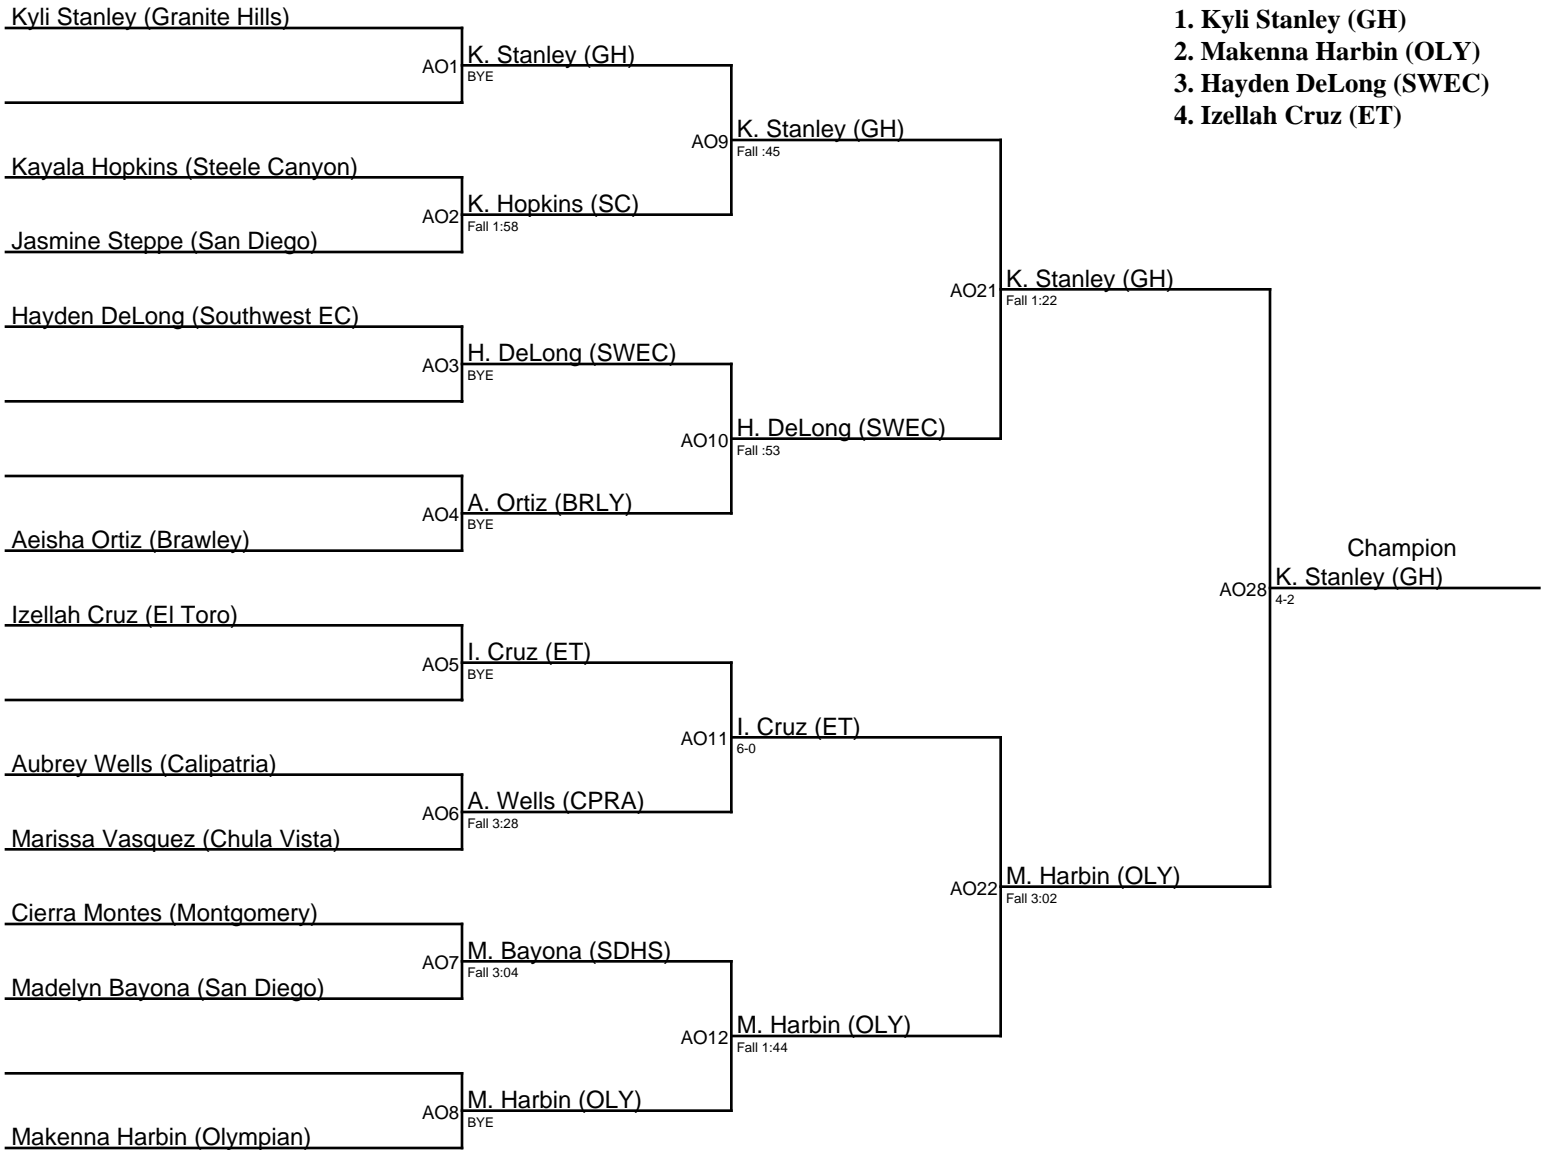

Queen of the Lake 1-7-23 / 133V