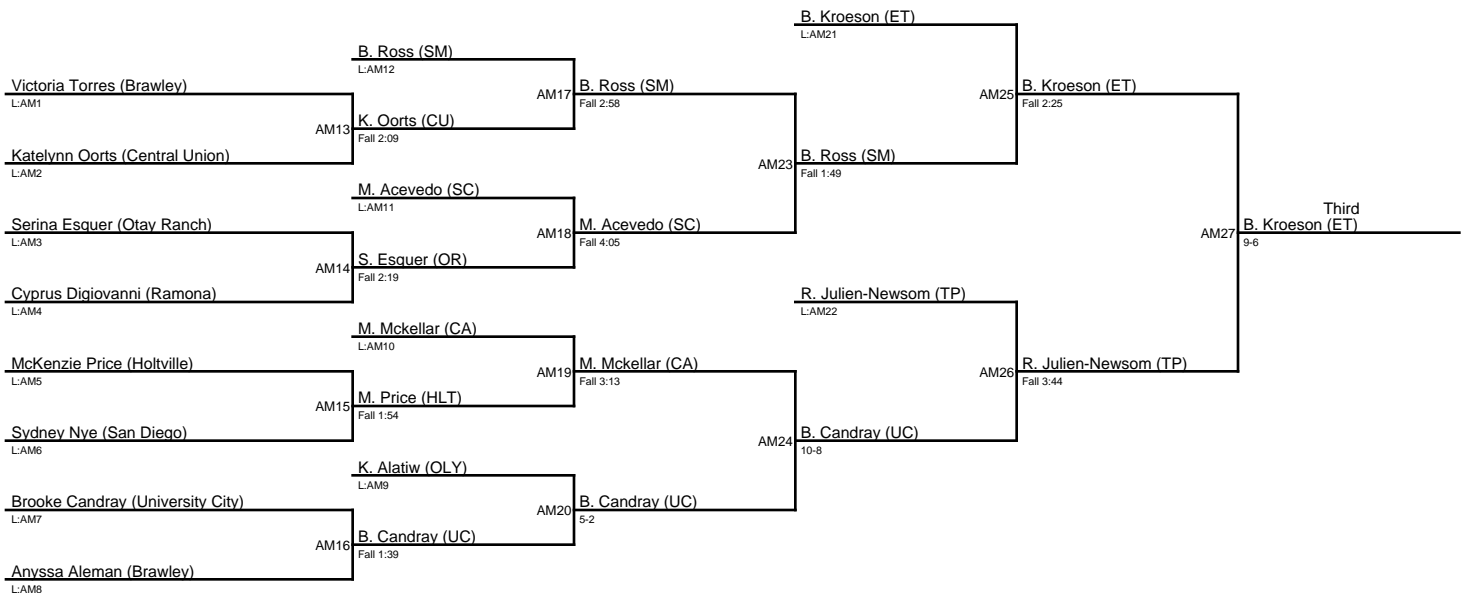

Queen of the Lake 1-7-23 / 123V

Queen of the Lake 1-7-23 / 123JV

1. Leana Gonzalez (SM)
2. MJ Andres (UC)
3. Penelope Pepperdine (SP)
4. April Nguyen (MC)

Queen of the Lake 1-7-23 / 128V

1. Alyssa Jones (RB)
2. Tavia Osthimer (MRV)
3. Brianna Kroeson (ET)
4. Ruby Julien-Newsom (TP)