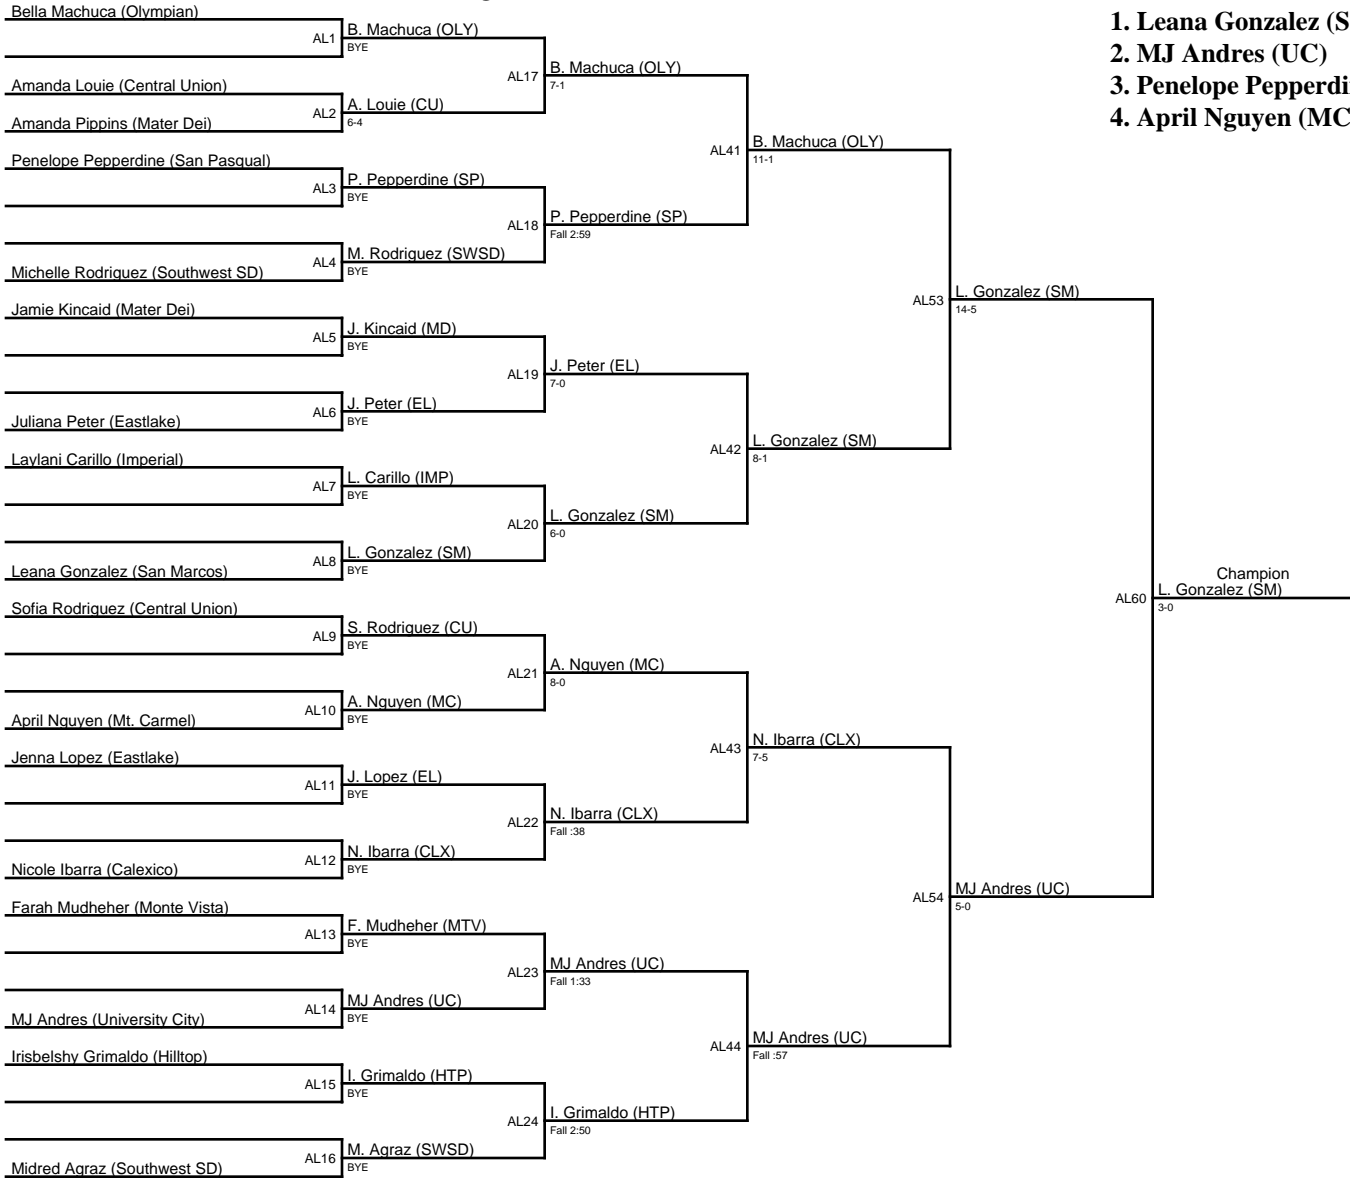

Queen of the Lake 1-7-23 / 123JV

1. Leana Gonzalez (SM)
2. MJ Andres (UC)
3. Penelope Pepperdine (SP)
4. April Nguyen (MC)