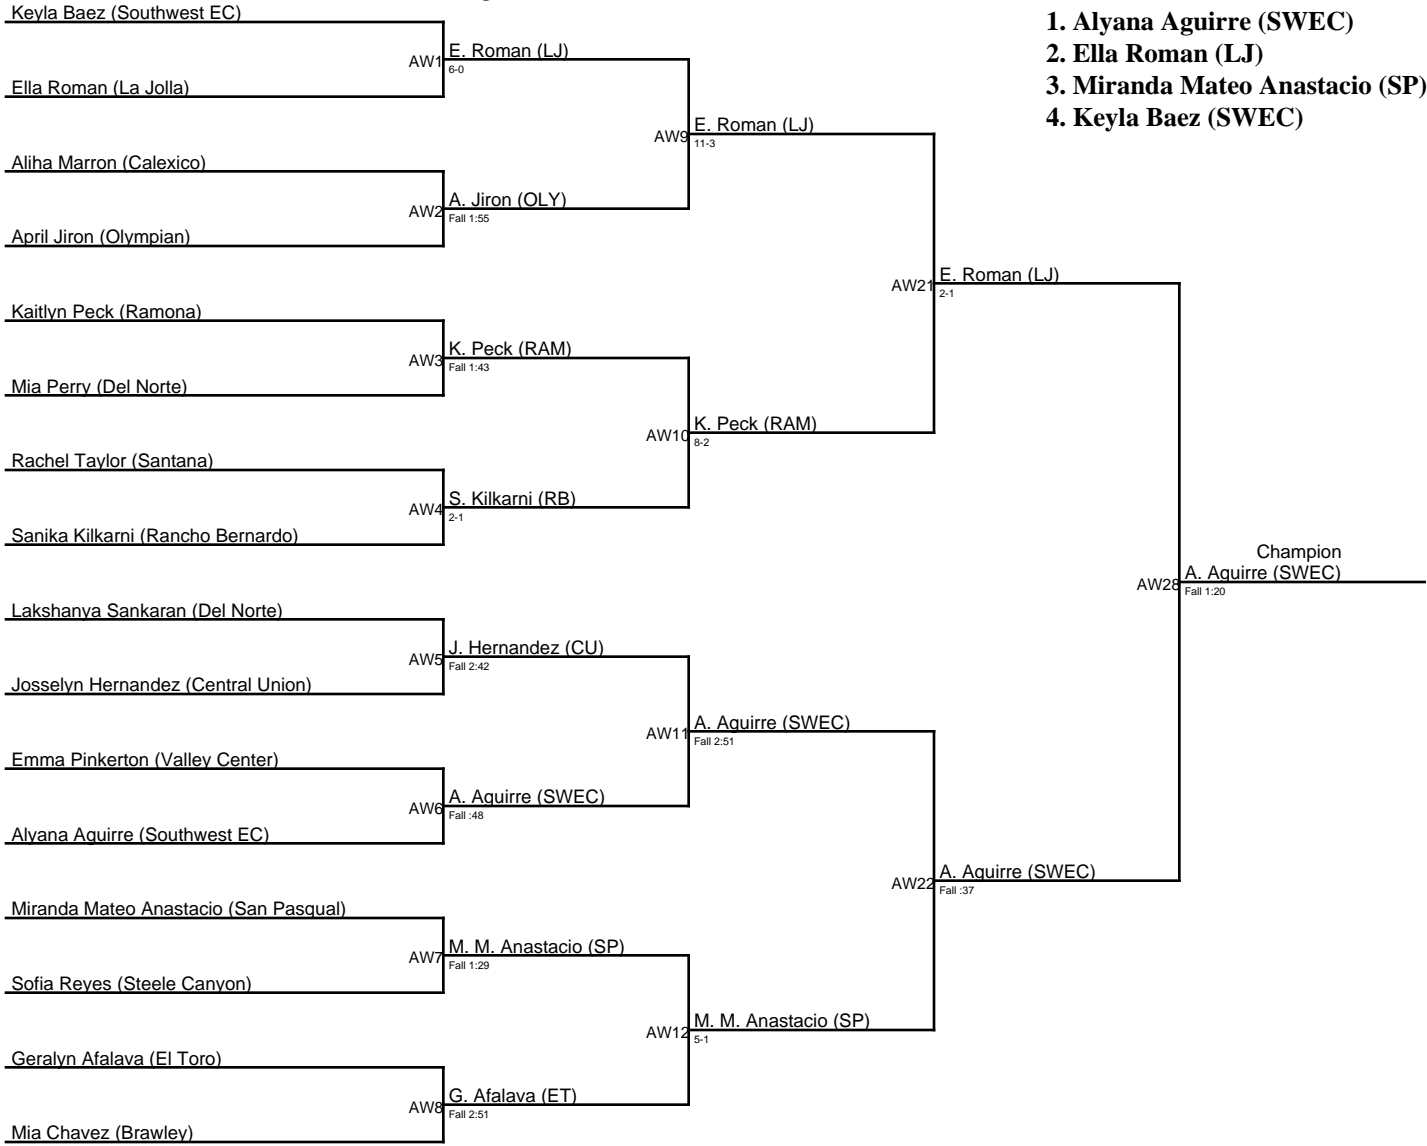

Queen of the Lake 1-7-23 / 162V

Queen of the Lake 1-7-23 / 162JV

Valerie Cruz (San Pasqual)

- 1. Valerie Cruz (SP)
- 2. Ahja Webster (SC)
- 3. Alejandra Orozco (SP)

AY1 V. Cruz (SP)
BYE

Ahja Webster (Steele Canyon)