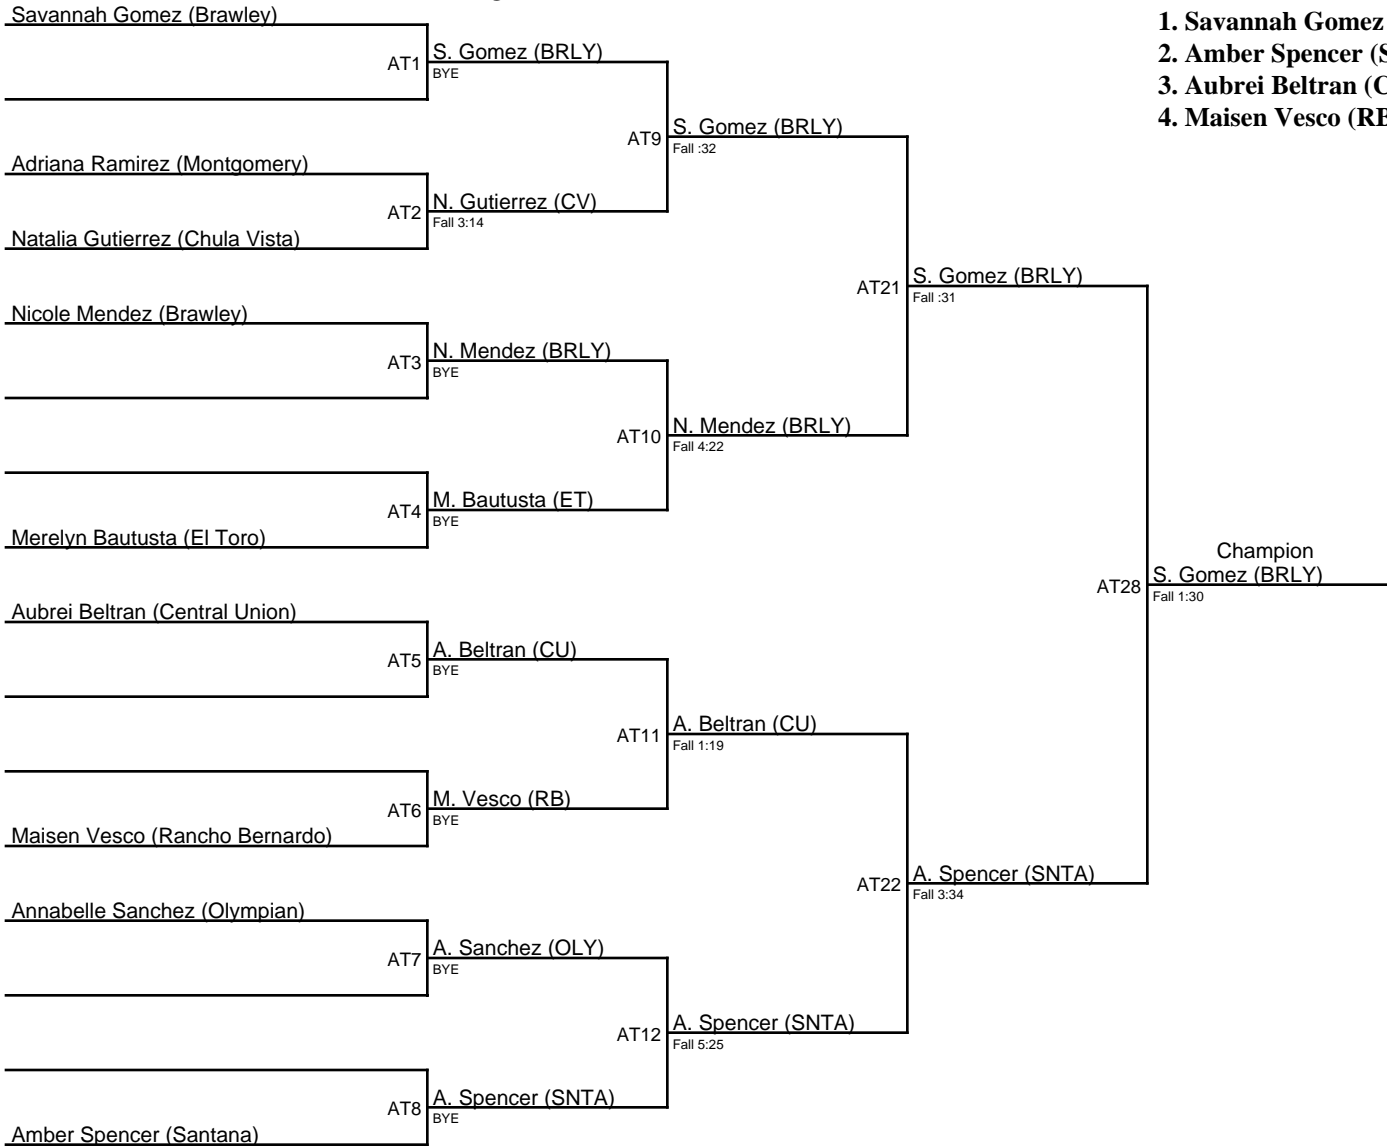

Queen of the Lake 1-7-23 / 145V

1. Savannah Gomez (BRLY)
2. Amber Spencer (SNTA)
3. Aubrei Beltran (CU)
4. Maisen Vesco (RB)