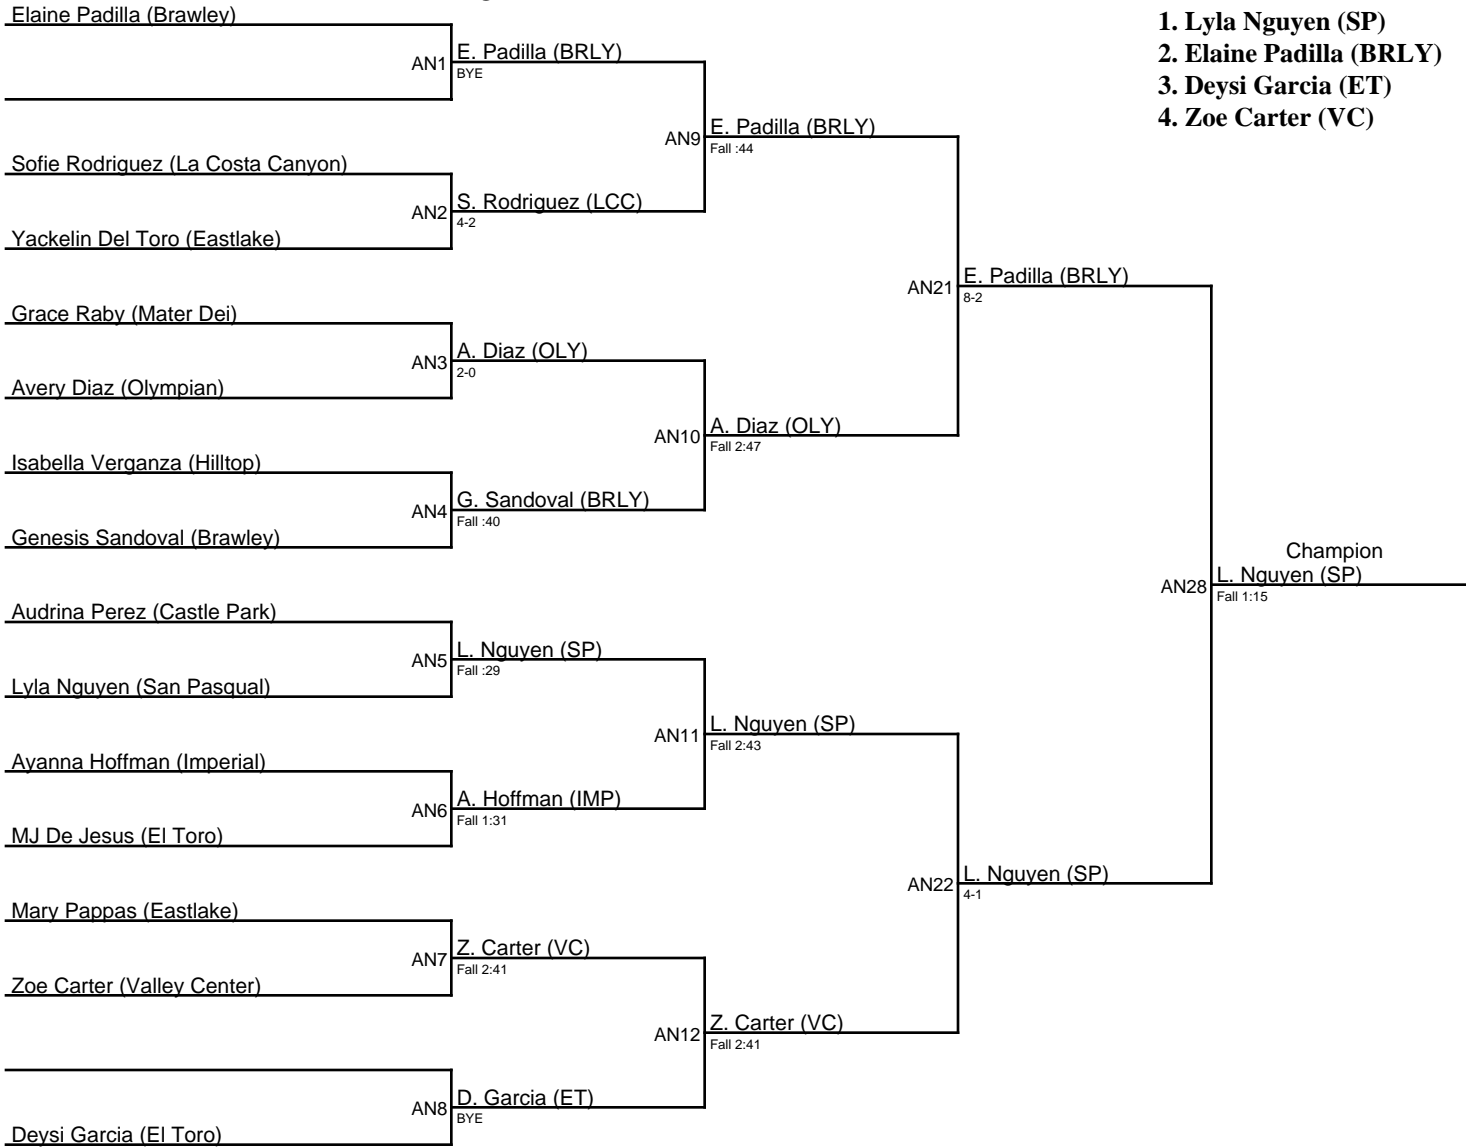

Queen of the Lake 1-7-23 / 128JV

1. Lyla Nguyen (SP)
2. Elaine Padilla (BRLY)
3. Deysi Garcia (ET)
4. Zoe Carter (VC)