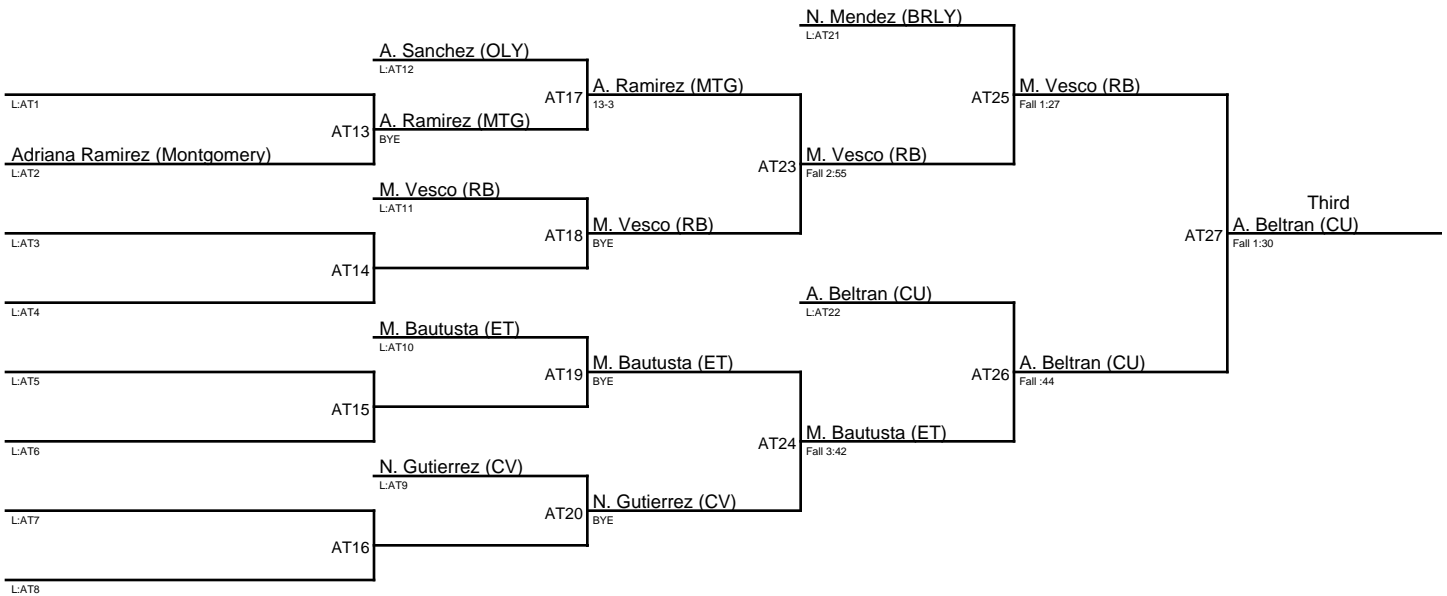

Queen of the Lake 1-7-23 / 139V

1. Lily Rodriguez (CU)
2. Kate Wood (SM)
3. Alina Solis (OLY)
4. Isabelle Meza (HTP)

Queen of the Lake 1-7-23 / 139JVA

1. Alyssa Mechling (MD)
2. Camila Valencia (SWEC)
3. Dana Sanchez (CU)
4. Contanza Martinez (CLX)

Queen of the Lake 1-7-23 / 139JVB

- 1. Aliana Gonzalez (GH)
- 2. Emily Leon (SP)
- 3. Fernanda Suarez (ET)
- 4. Selah Christensen (RB)

Queen of the Lake 1-7-23 / 145V

1. Savannah Gomez (BRLY)
2. Amber Spencer (SNTA)
3. Aubrei Beltran (CU)
4. Maisen Vesco (RB)