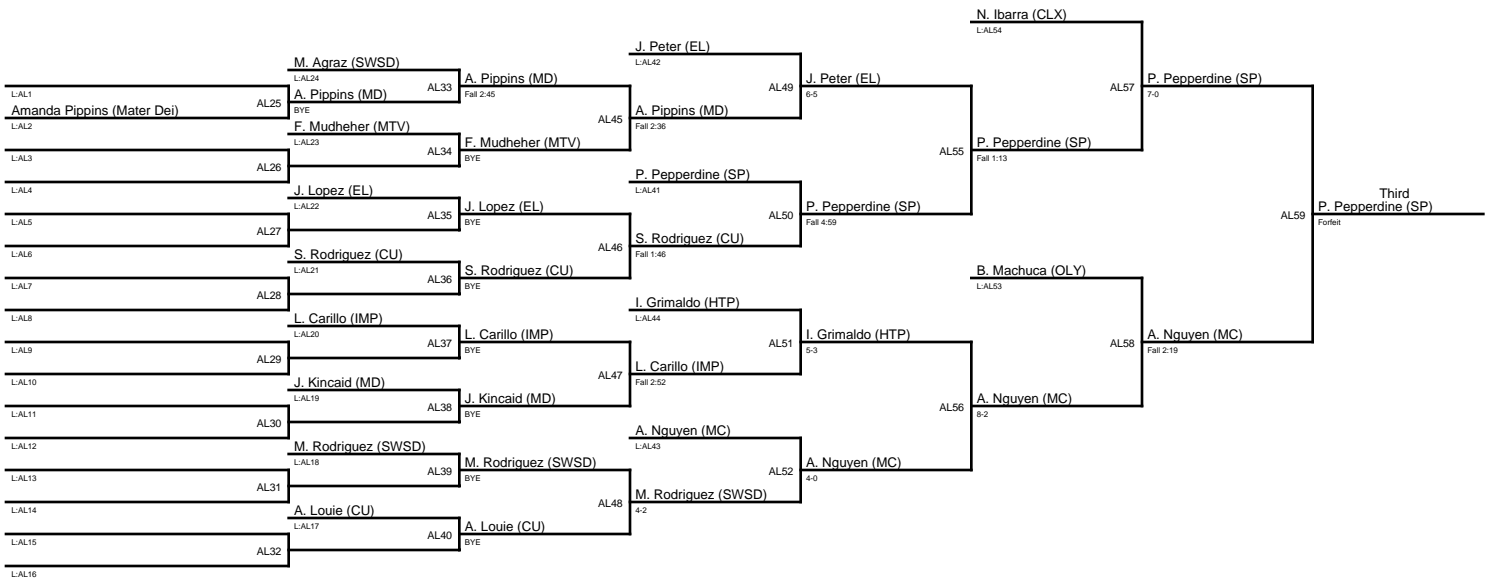

Queen of the Lake 1-7-23 / 123JV

1. Leana Gonzalez (SM)
2. MJ Andres (UC)
3. Penelope Pepperdine (SP)
4. April Nguyen (MC)