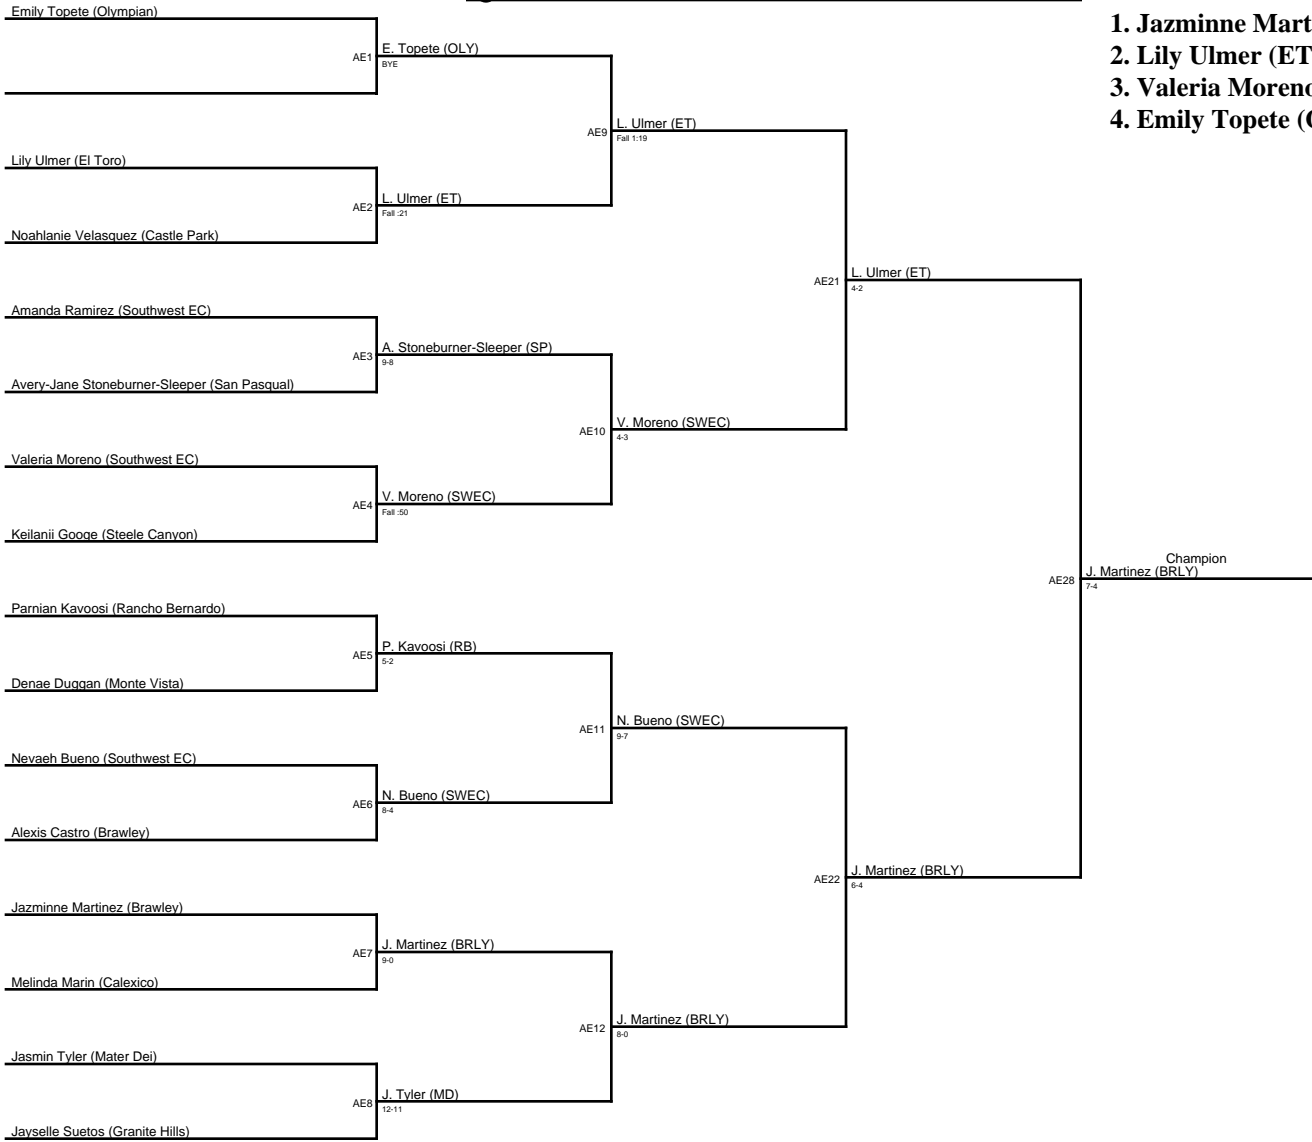

Queen of the Lake 1-7-23 / 108JV

1. Jazminne Martinez (BRLY)
2. Lily Ulmer (ET)
3. Valeria Moreno (SWEC)
4. Emily Topete (OLY)