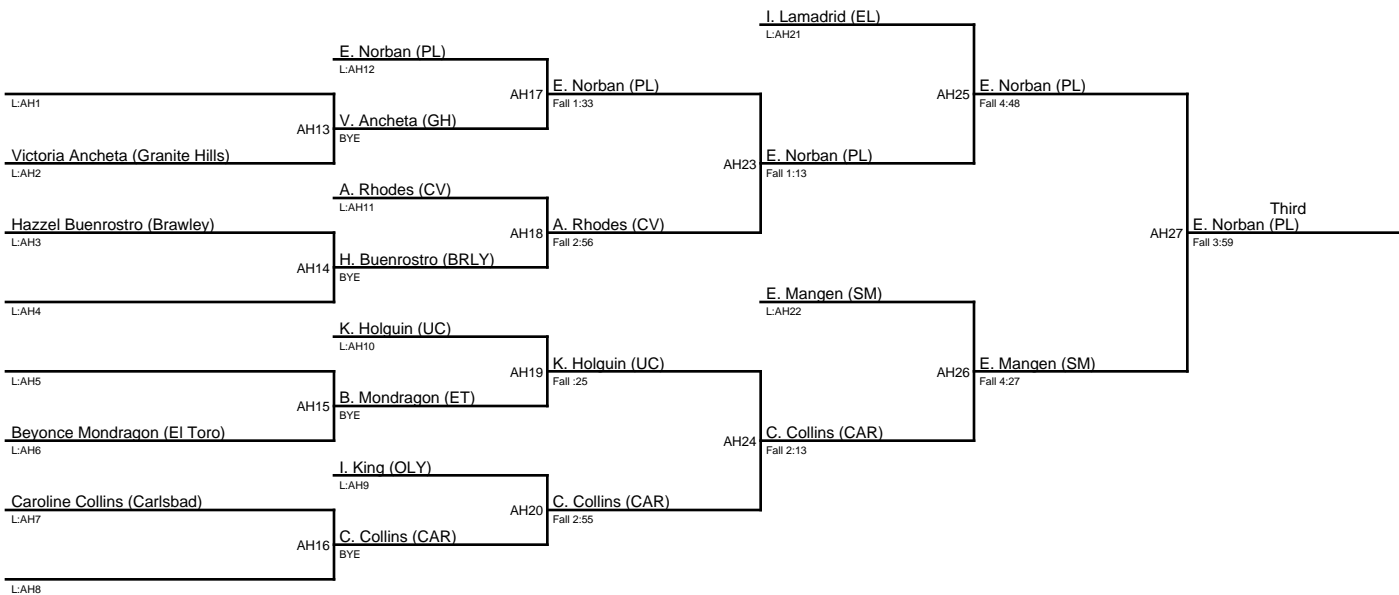

Queen of the Lake 1-7-23 / 118V

1. Hayden Fry (LCC)
2. Melina Lopez (VSTA)
3. Eve Norban (PL)
4. Emma Mangen (SM)