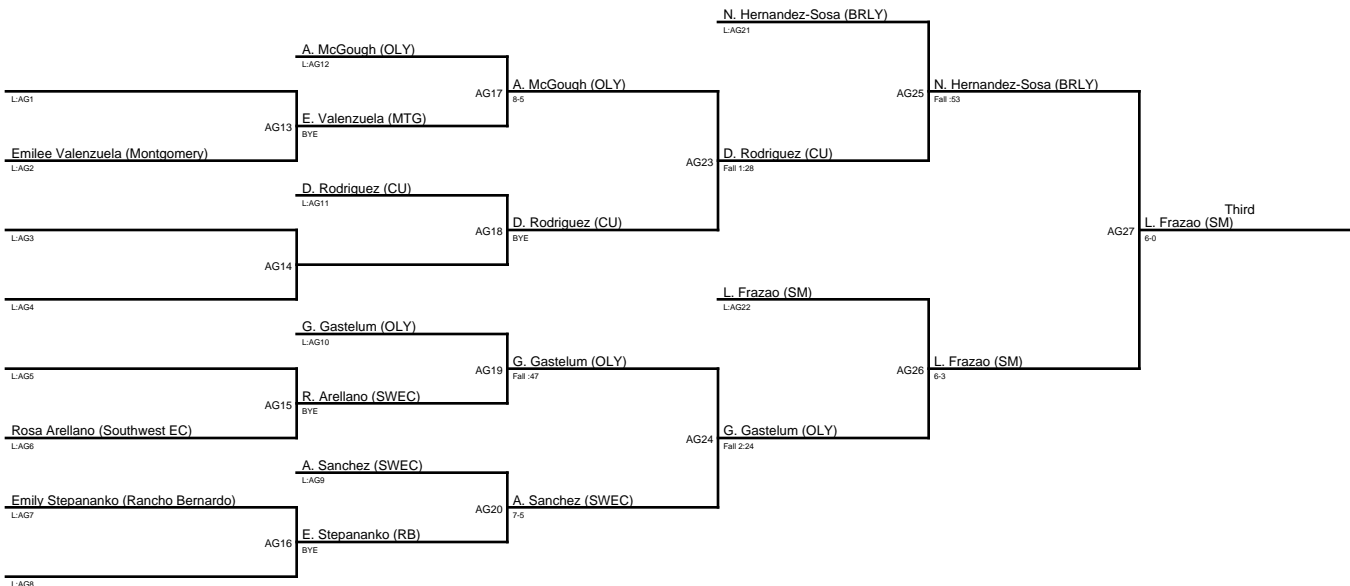

Queen of the Lake 1-7-23 / 113JV

1. Danytza Tamay (BRLY)
2. Matisse Pickett (LJ)
3. Luciana Frazao (SM)
4. Nataly Hernandez-Sosa (BRLY)