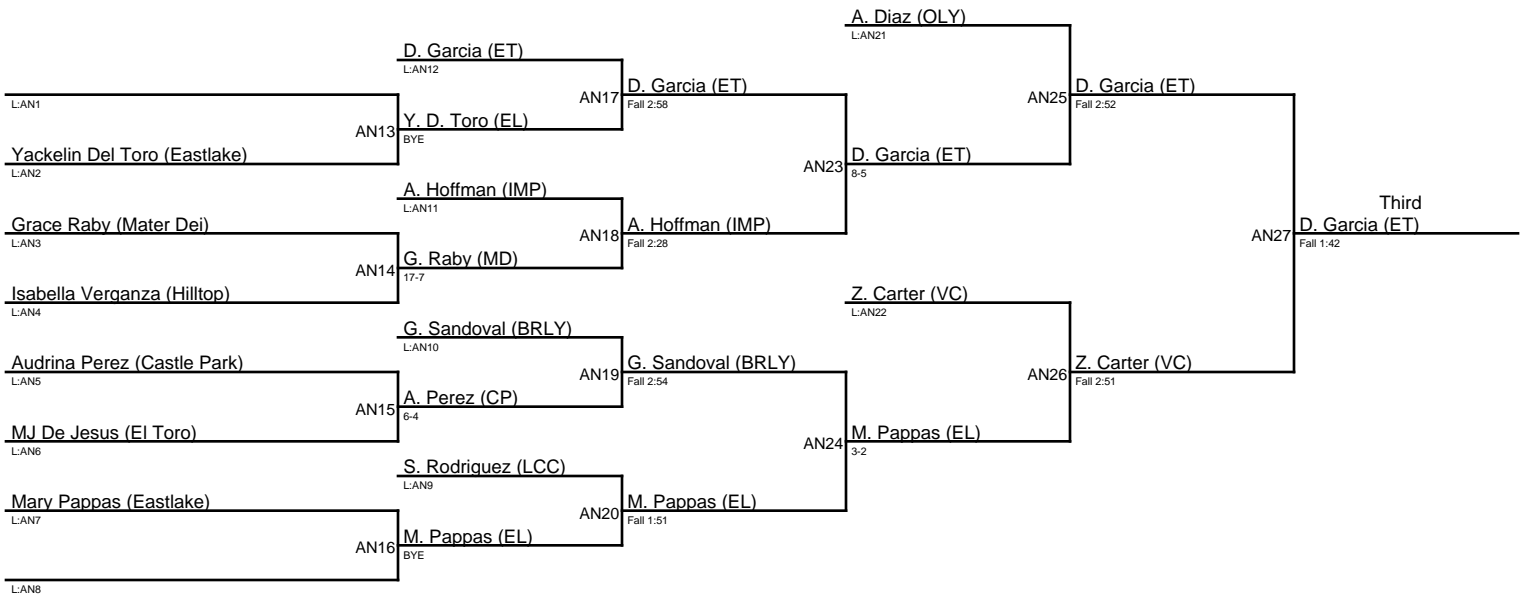

Queen of the Lake 1-7-23 / 128JV

1. Lyla Nguyen (SP)
2. Elaine Padilla (BRLY)
3. Deysi Garcia (ET)
4. Zoe Carter (VC)