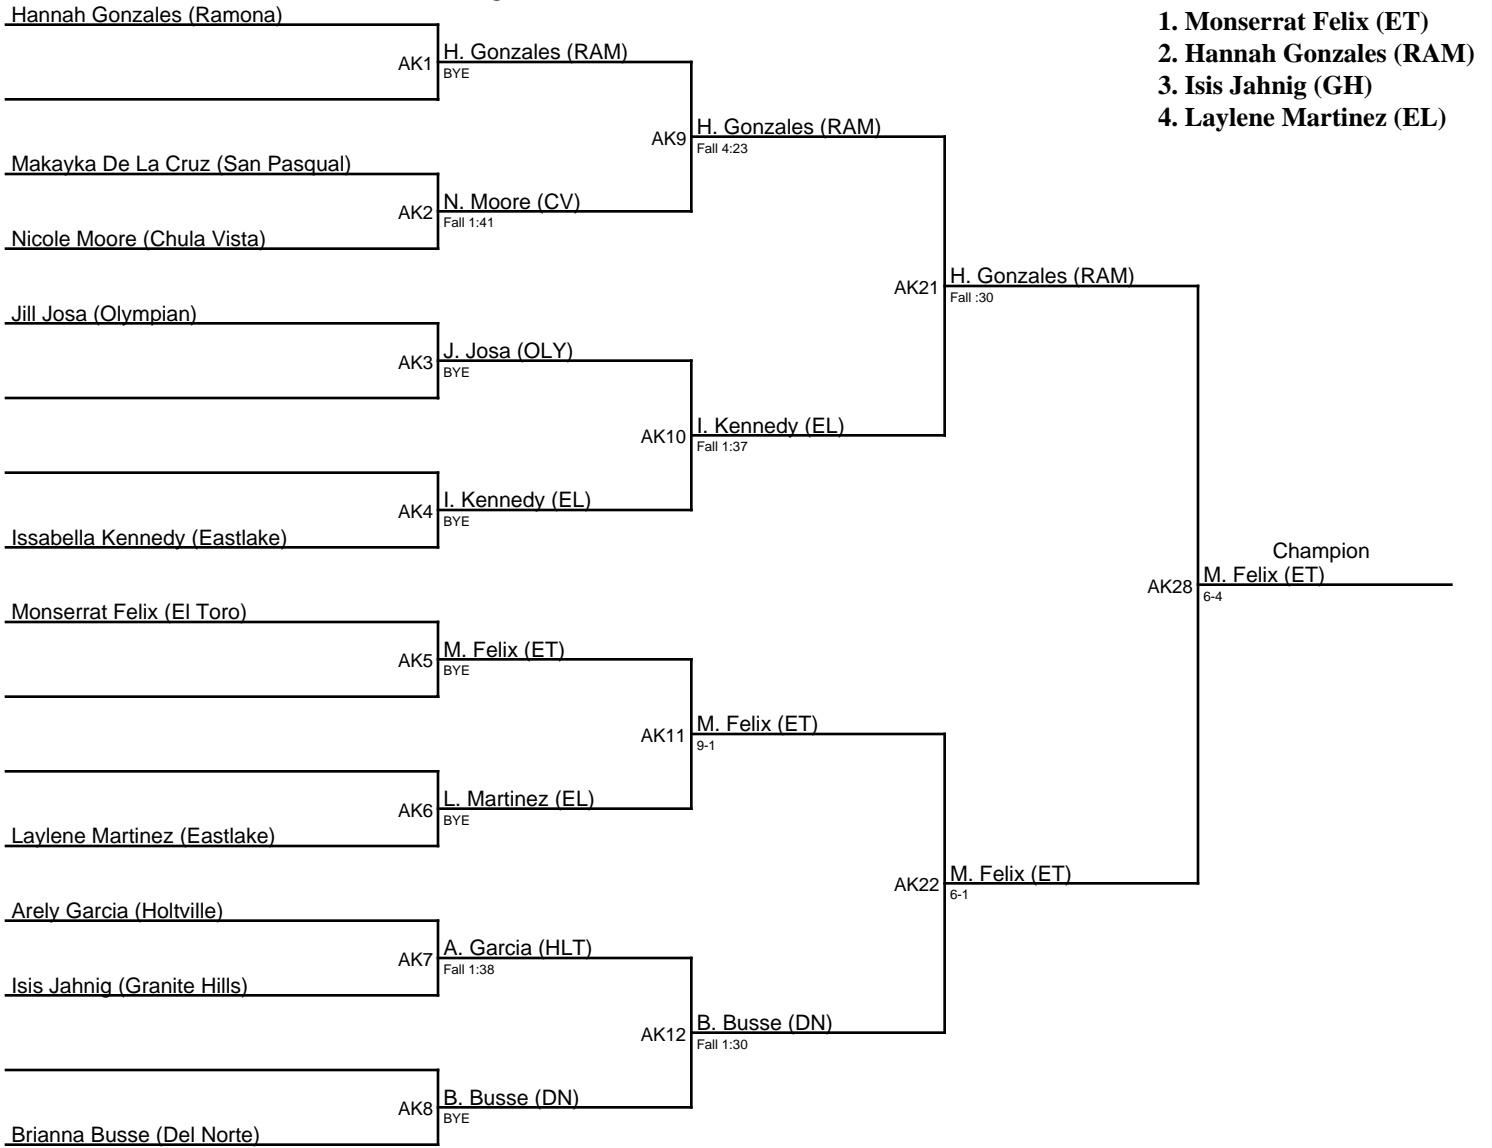

Queen of the Lake 1-7-23 / 123V

Queen of the Lake 1-7-23 / 123JV

1. Leana Gonzalez (SM)
2. MJ Andres (UC)
3. Penelope Pepperdine (SP)
4. April Nguyen (MC)

Queen of the Lake 1-7-23 / 128V

1. Alyssa Jones (RB)
2. Tavia Osthimer (MRV)
3. Brianna Kroeson (ET)
4. Ruby Julien-Newsom (TP)