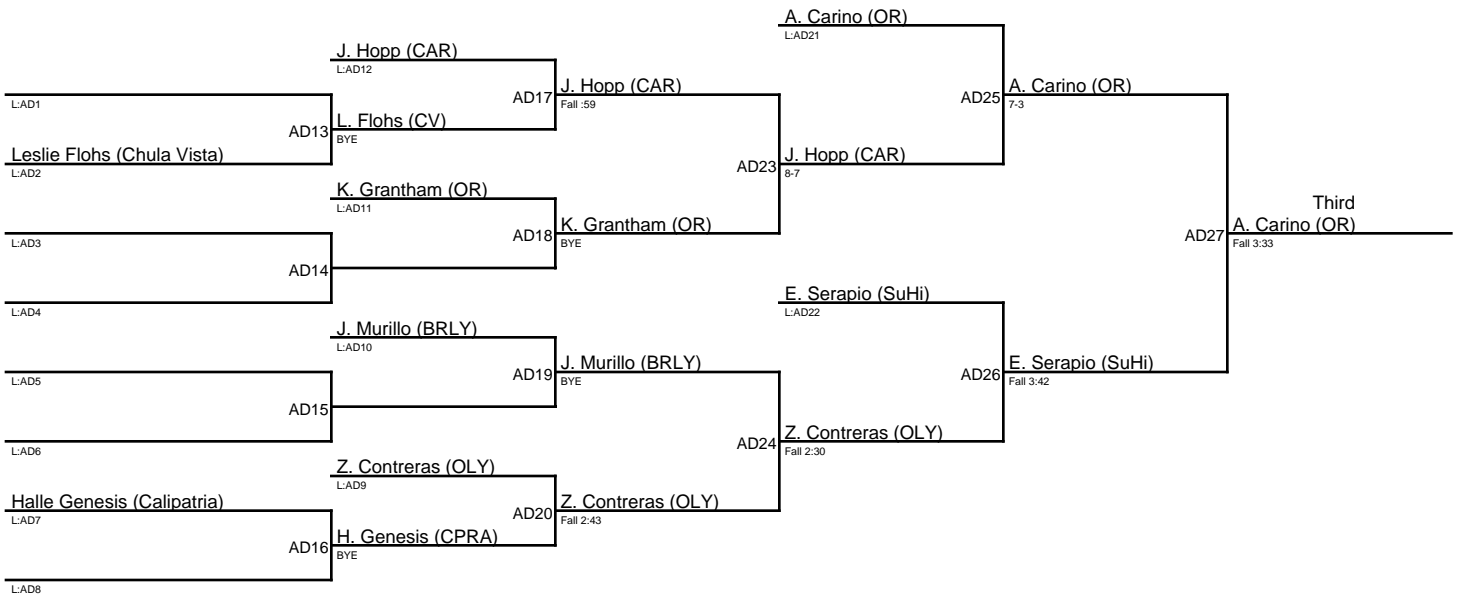

Queen of the Lake 1-7-23 / 98JV

- 1. Leila Rivera (ET)
- 2. Ariani Jacobo (CU)
- 3. Camila Aguilar (VC)
- 4. Kaylaya Morgan (VC)

Queen of the Lake 1-7-23 / 103V

1. Maria Fuentes (ET)
2. Lexi Holguin (UC)
3. Alyssa Cazares (BRLY)
4. Charis Tolentino (CA)

Queen of the Lake 1-7-23 / 103JV

1. Lianna Hernandez (RB)
2. Jasmine Favela (BRLY)
3. Marie Gil (SP)
4. Ayana Beltran (ME)

Queen of the Lake 1-7-23 / 108V

April Godinez (El Toro)

Queen of the Lake 1-7-23 / 108JV