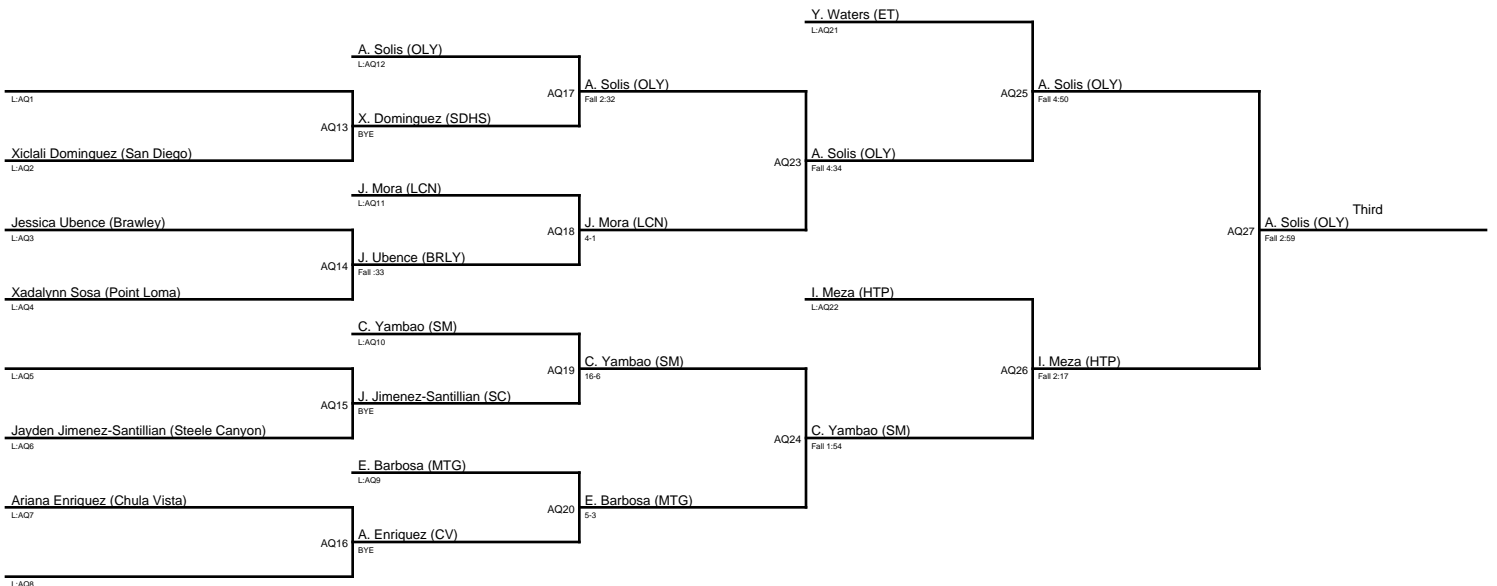

Queen of the Lake 1-7-23 / 139V

1. Lily Rodriguez (CU)
2. Kate Wood (SM)
3. Alina Solis (OLY)
4. Isabelle Meza (HTP)