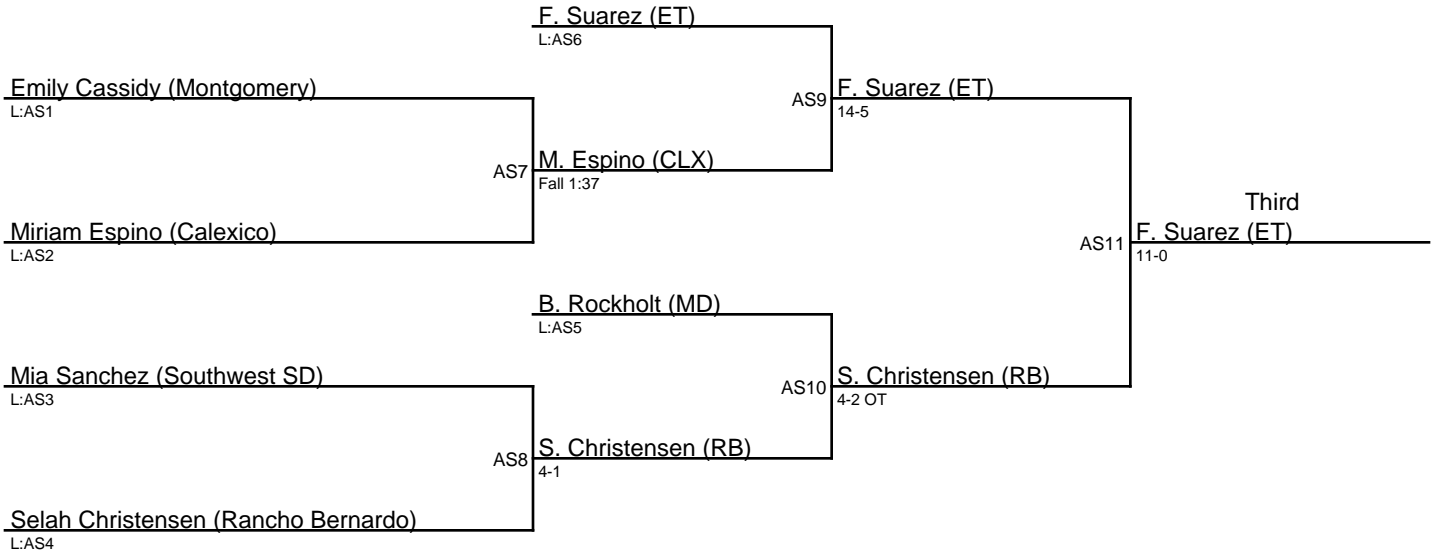

Queen of the Lake 1-7-23 / 139JVB

1. Aliana Gonzalez (GH)
2. Emily Leon (SP)
3. Fernanda Suarez (ET)
4. Selah Christensen (RB)