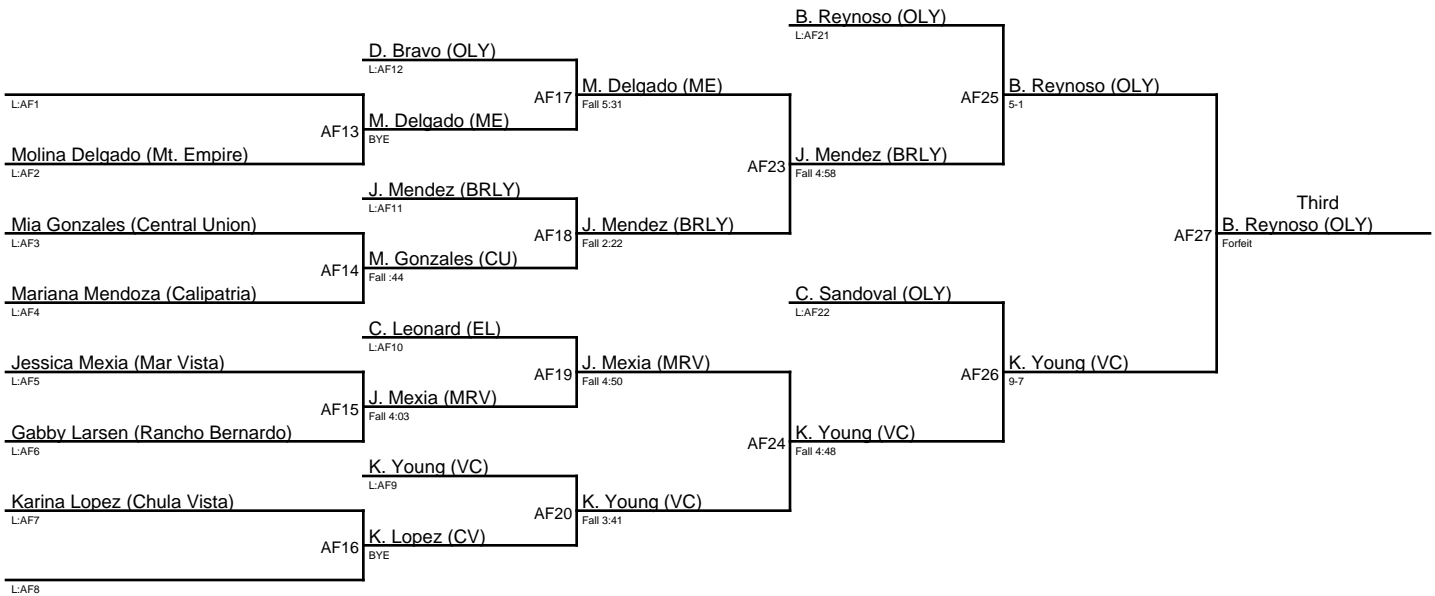

Queen of the Lake 1-7-23 / 103JV

1. Lianna Hernandez (RB)
2. Jasmine Favela (BRLY)
3. Marie Gil (SP)
4. Ayana Beltran (ME)

Queen of the Lake 1-7-23 / 108V

April Godinez (El Toro)

Queen of the Lake 1-7-23 / 108JV

1. Jazminne Martinez (BRLY)
2. Lily Ulmer (ET)
3. Valeria Moreno (SWEC)
4. Emily Topete (OLY)

Queen of the Lake 1-7-23 / 113V

1. Mia Navarro (HLT)
2. Norah Alonso (ET)
3. Breanna Reynoso (OLY)
4. Kylie Young (VC)