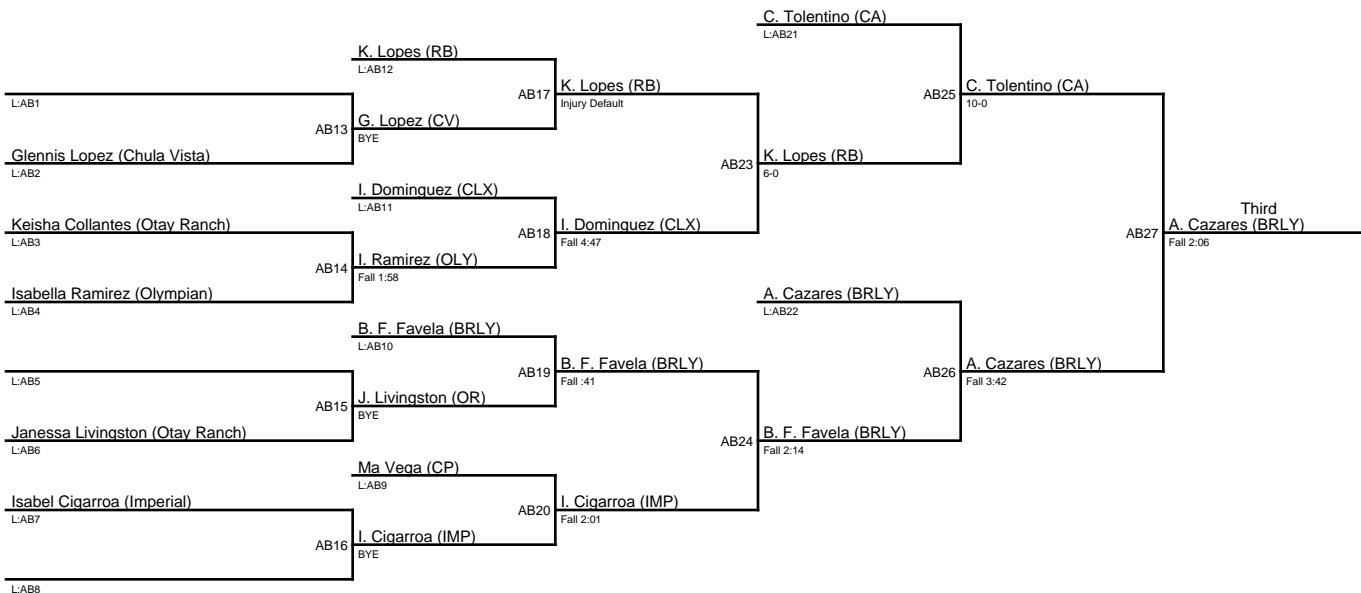

Queen of the Lake 1-7-23 / 98JV

- 1. Leila Rivera (ET)
- 2. Ariani Jacobo (CU)
- 3. Camila Aguilar (VC)
- 4. Kaylaya Morgan (VC)

Queen of the Lake 1-7-23 / 103V

1. Maria Fuentes (ET)
2. Lexi Holguin (UC)
3. Alyssa Cazares (BRLY)
4. Charis Tolentino (CA)

Queen of the Lake 1-7-23 / 103JV

1. Lianna Hernandez (RB)
2. Jasmine Favela (BRLY)
3. Marie Gil (SP)
4. Ayana Beltran (ME)

Queen of the Lake 1-7-23 / 108V

April Godinez (El Toro)

Queen of the Lake 1-7-23 / 108JV