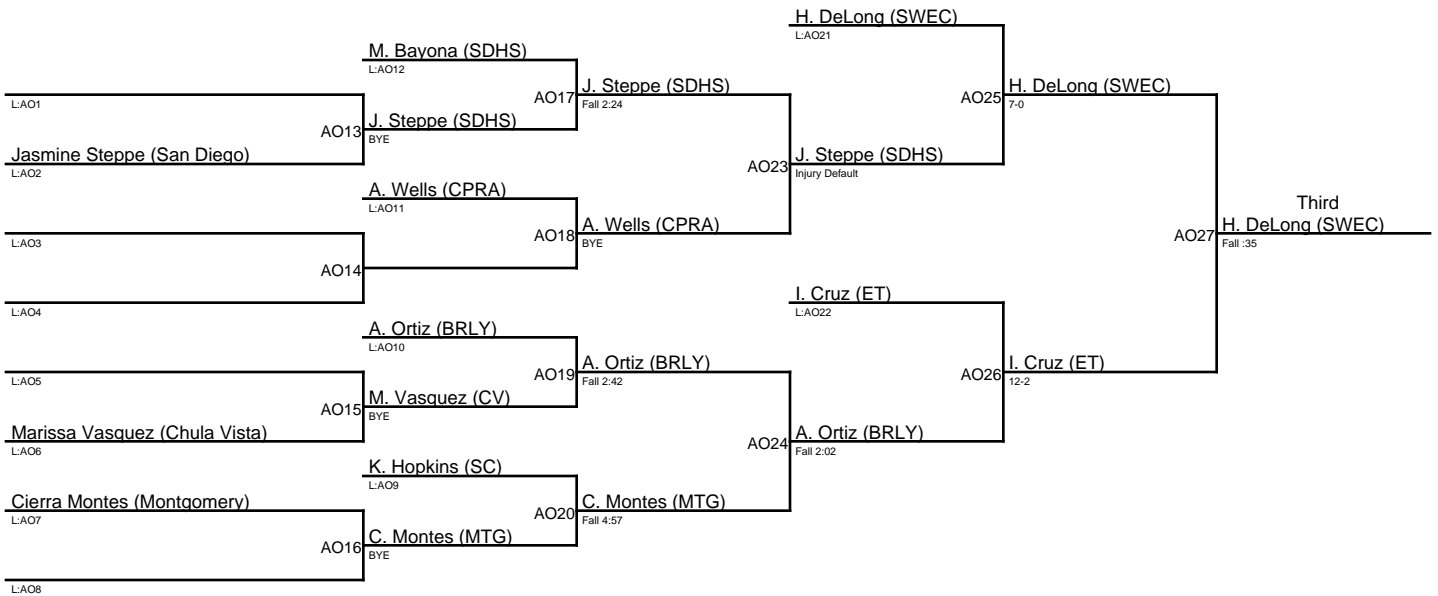

Queen of the Lake 1-7-23 / 133V