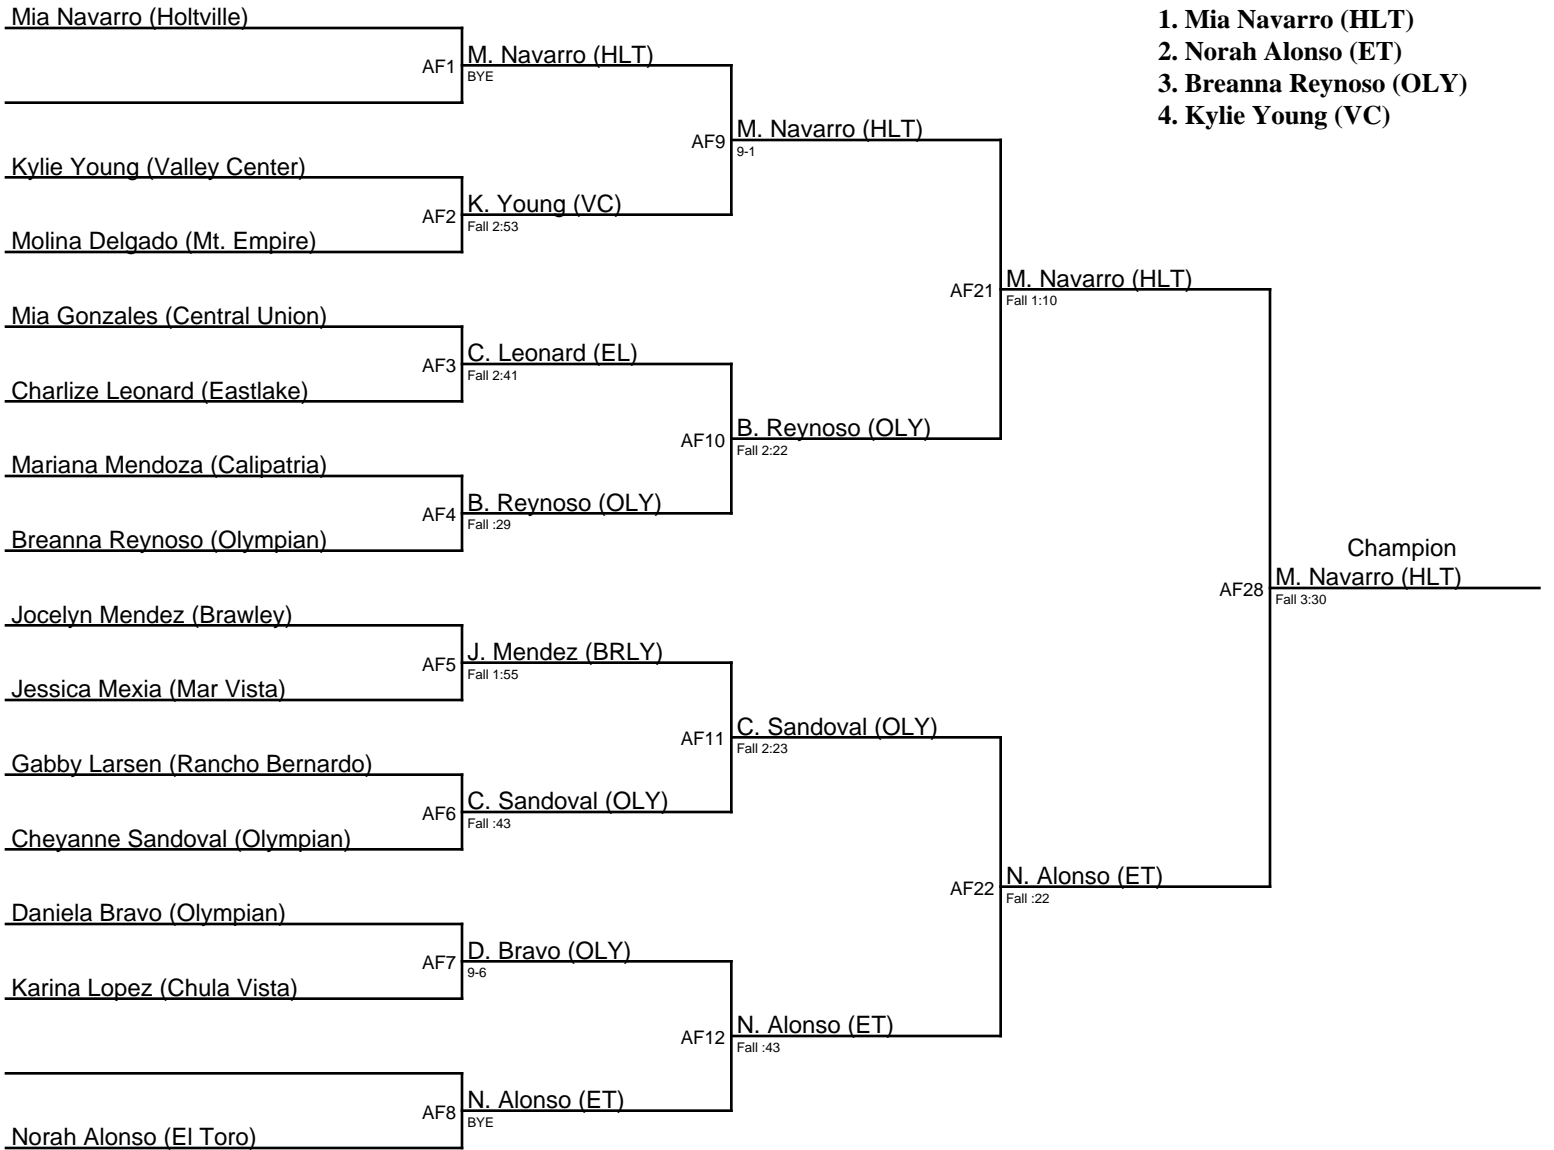

Queen of the Lake 1-7-23 / 113V

1. Mia Navarro (HLT)
2. Norah Alonso (ET)
3. Breanna Reynoso (OLY)
4. Kylie Young (VC)