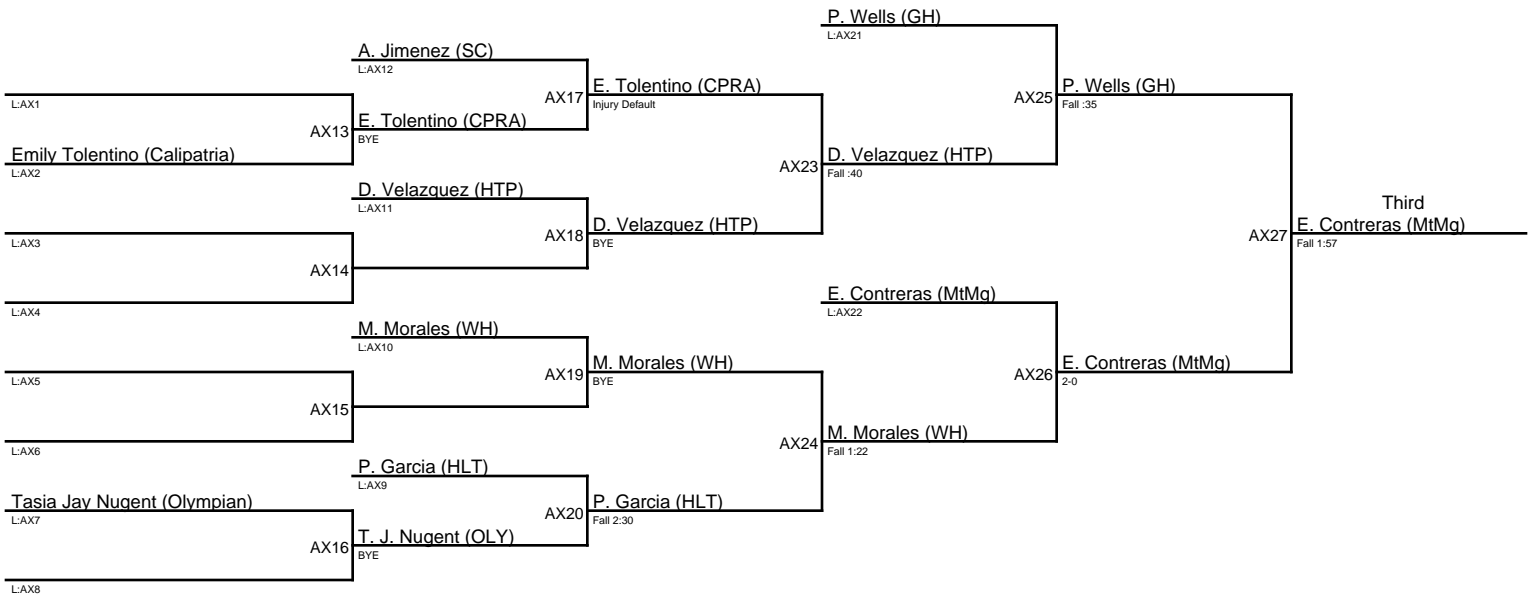

Queen of the Lake 1-7-23 / 162V

Queen of the Lake 1-7-23 / 162JV

Valerie Cruz (San Pasqual)

- 1. Valerie Cruz (SP)
- 2. Ahja Webster (SC)
- 3. Alejandra Orozco (SP)

AY1 V. Cruz (SP)
BYE

Ahja Webster (Steele Canyon)