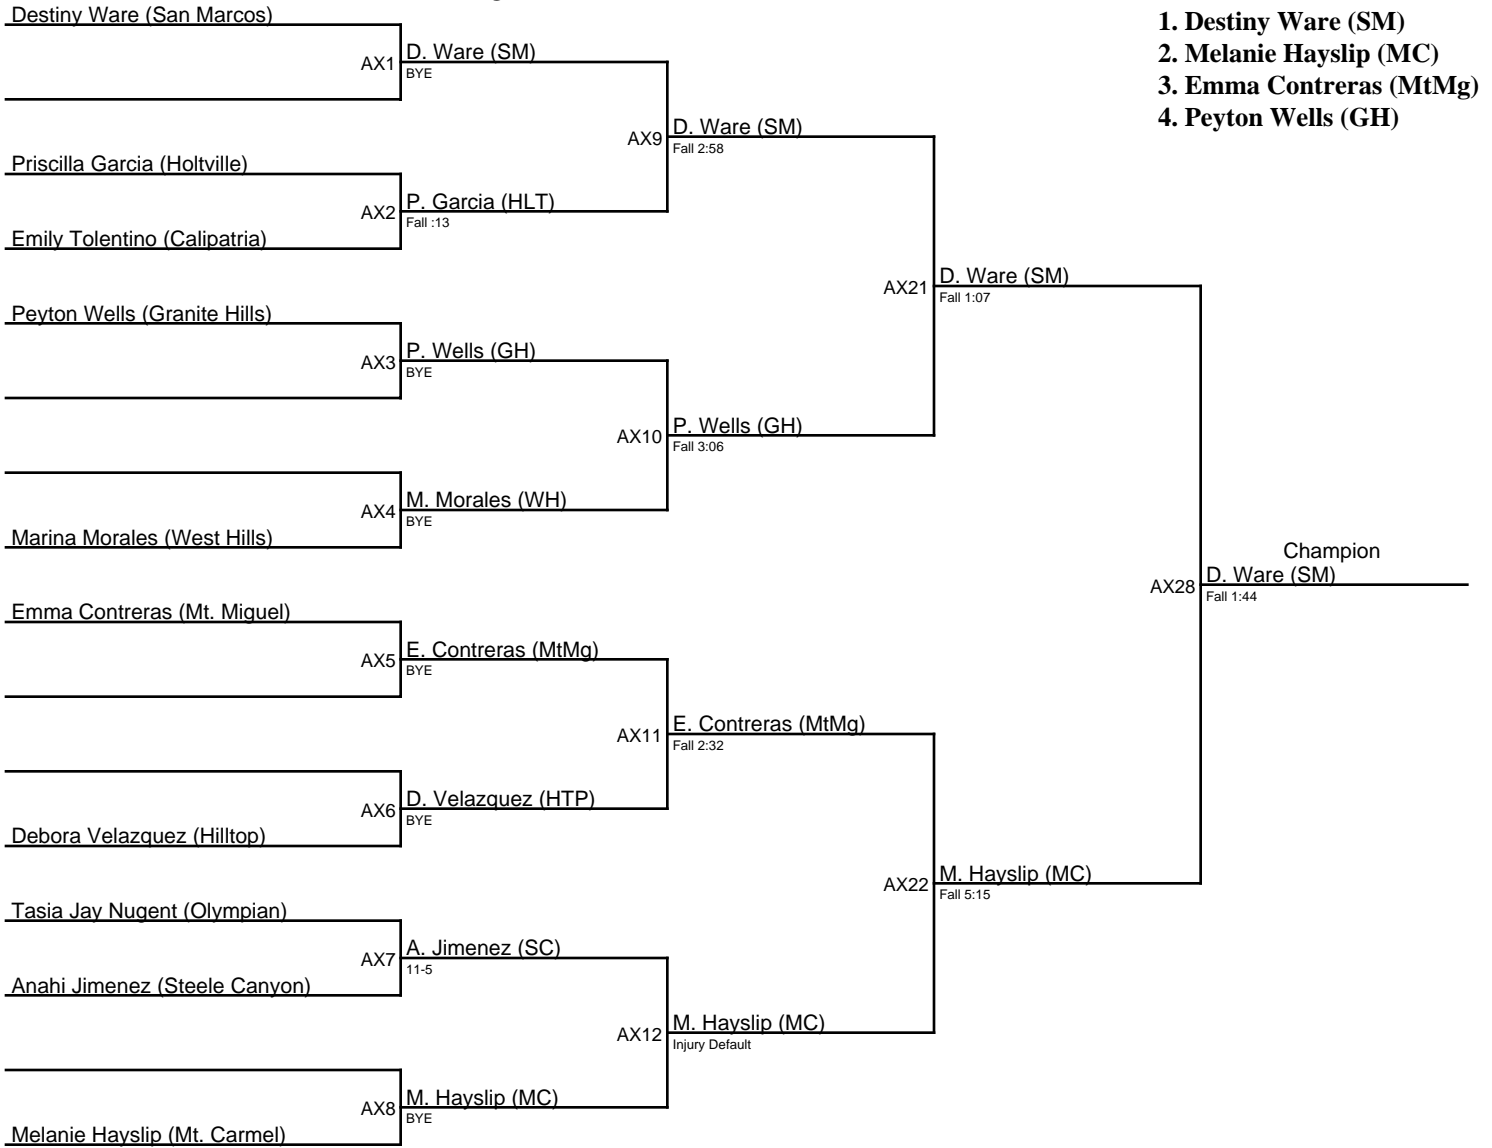

Queen of the Lake 1-7-23 / 162V

Queen of the Lake 1-7-23 / 162JV

Valerie Cruz (San Pasqual)

- 1. Valerie Cruz (SP)
- 2. Ahja Webster (SC)
- 3. Alejandra Orozco (SP)

AY1 V. Cruz (SP)
BYE

Ahja Webster (Steele Canyon)