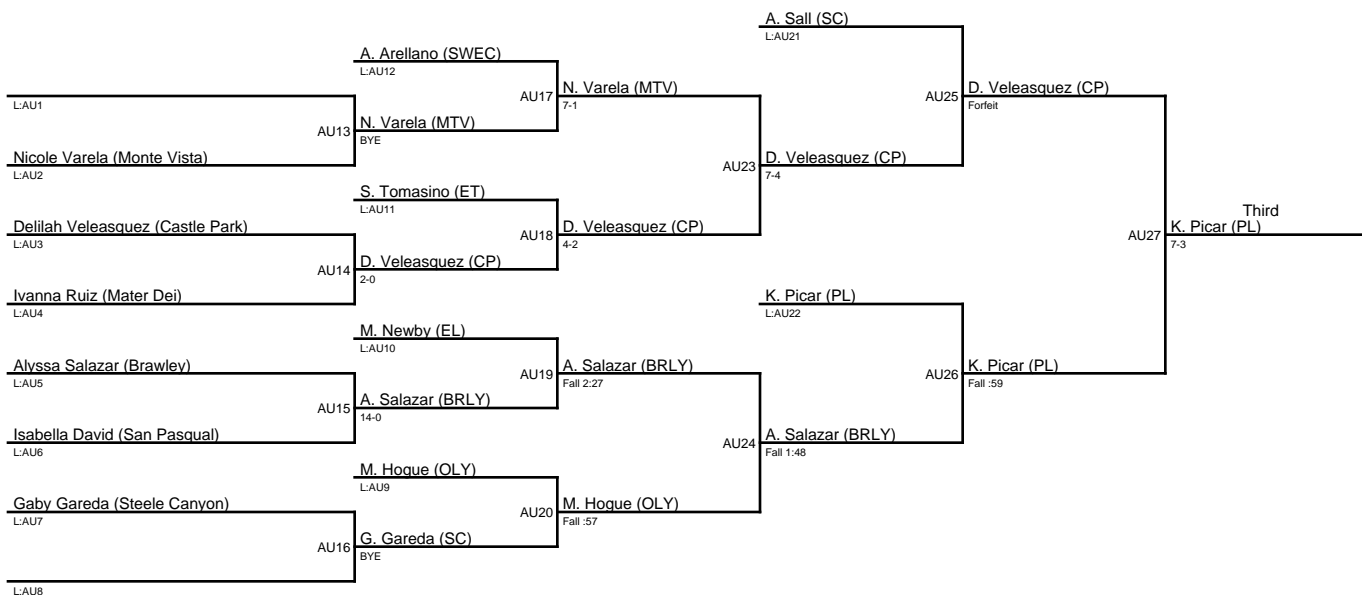

Queen of the Lake 1-7-23 / 145JV

1. Carsen Mckiney (DN)
2. Lucy Fairweather (UC)
3. Kyle Picar (PL)
4. Delilah Veelasquez (CP)