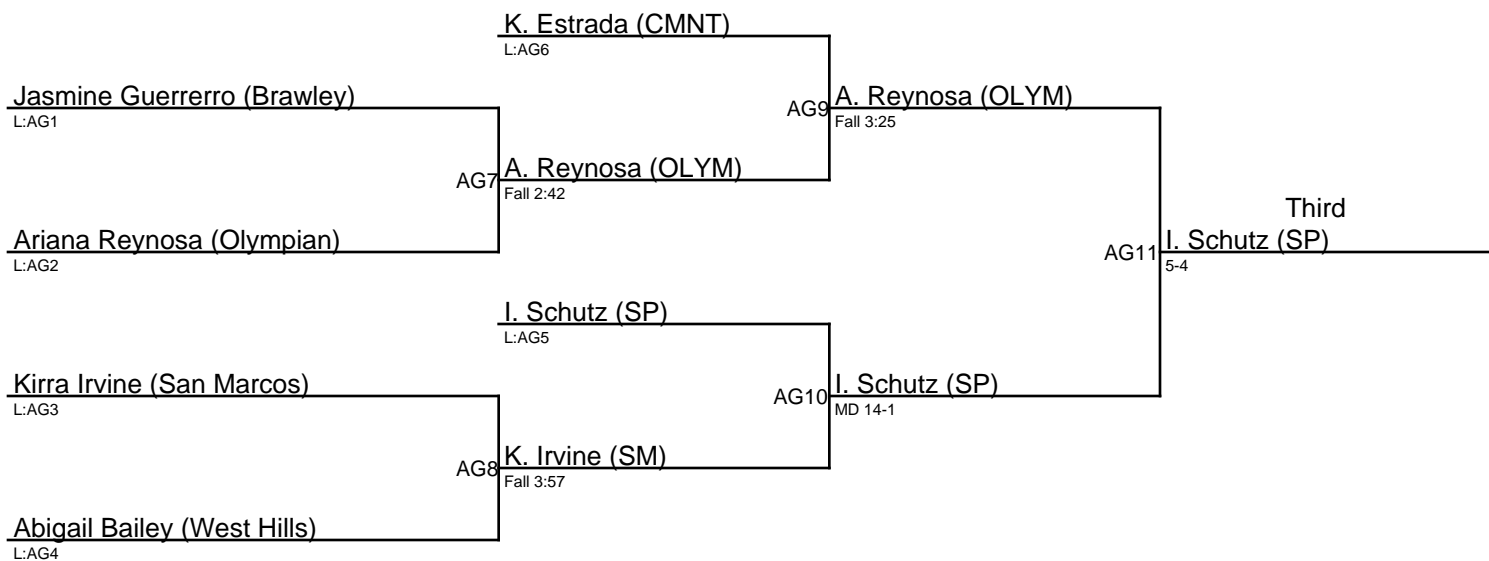

Queen of the Lake 2018 / 131

1. Valiry Shipley (OR)
2. Alexis Perez (BRLY)
3. Isabella Schutz (SP)
4. Ariana Reynosa (OLYM)