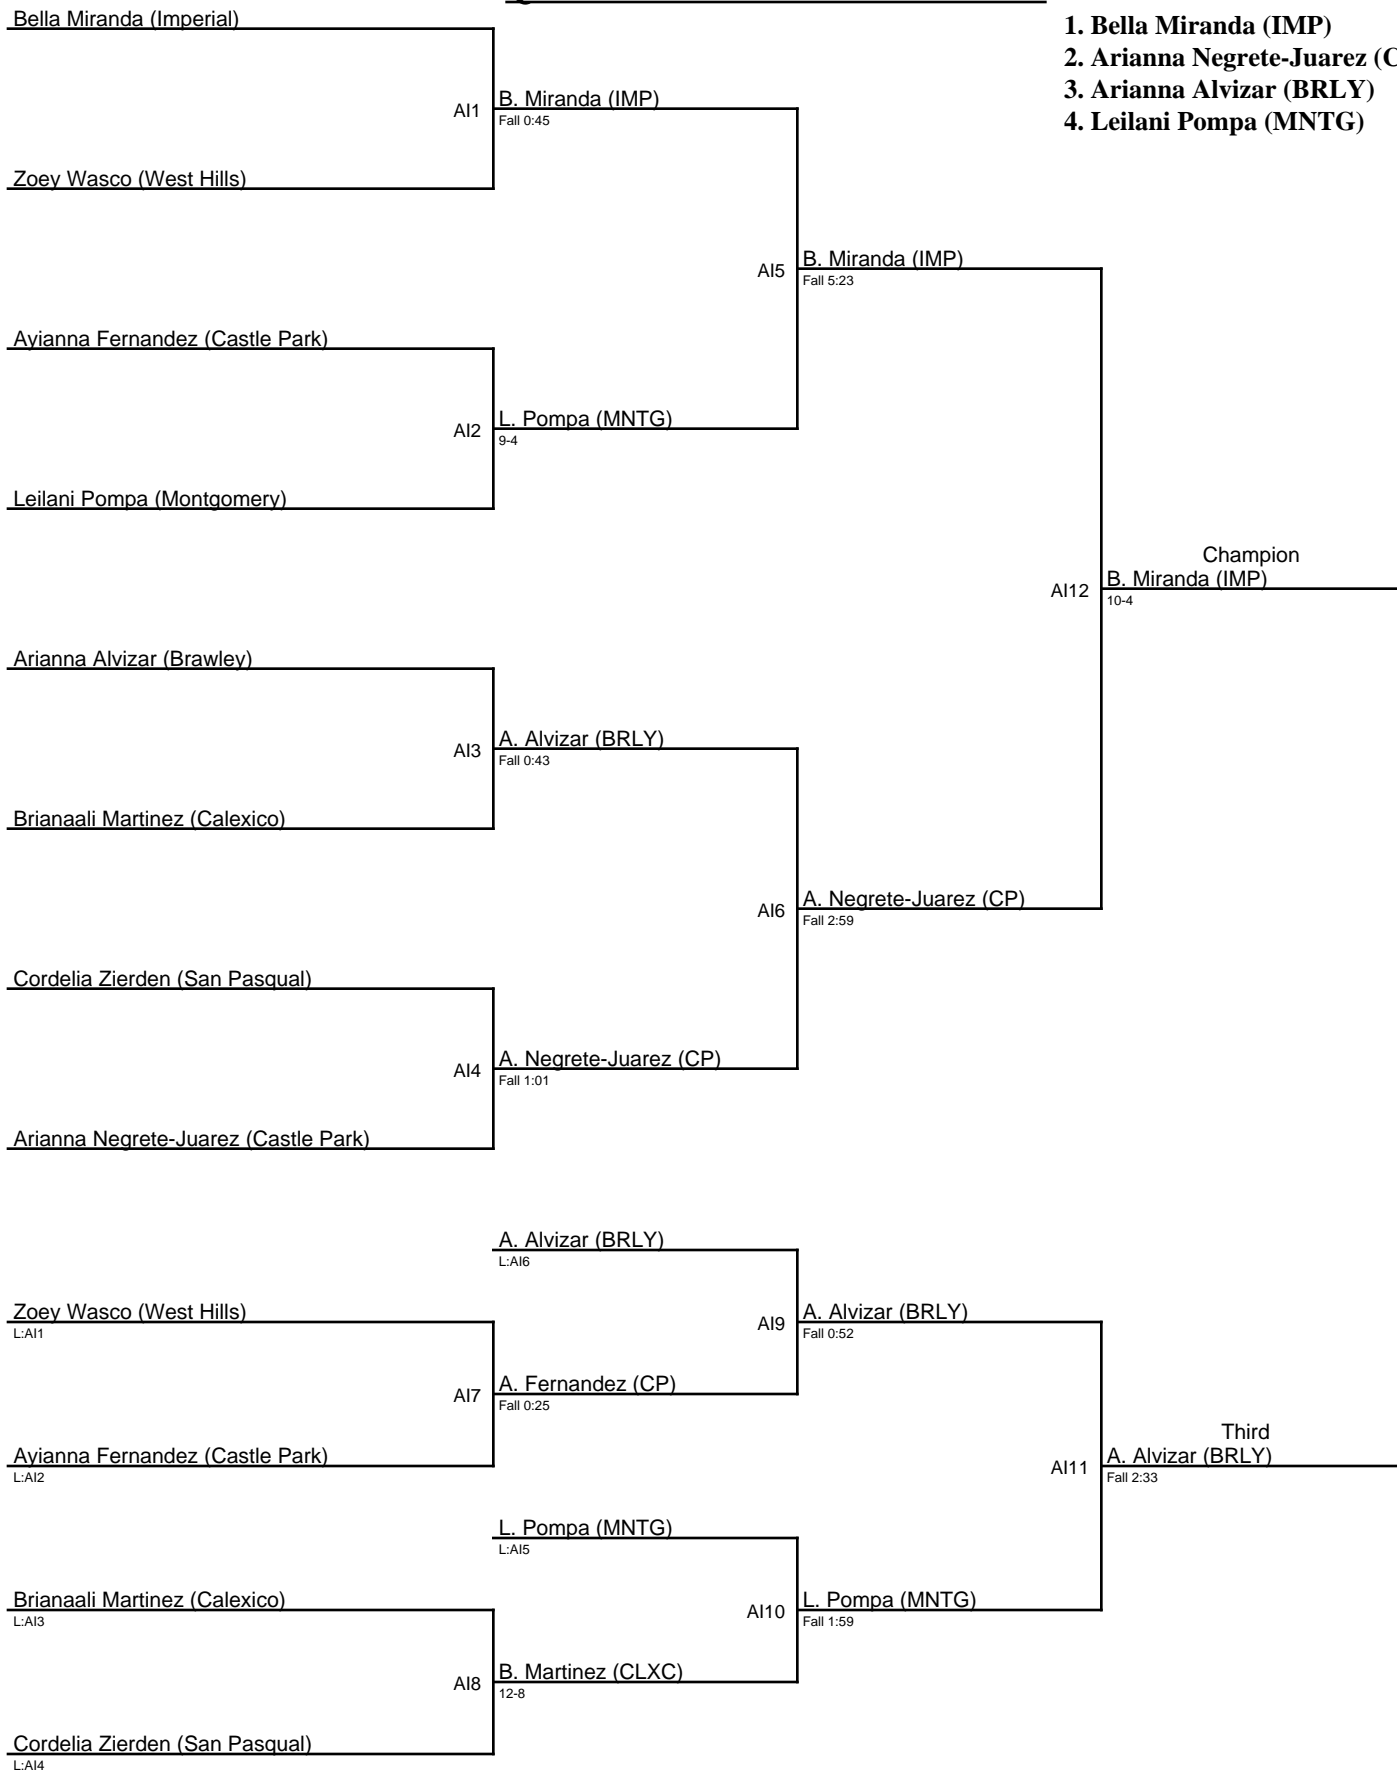

Queen of the Lake 2018 / 143

1. Bella Miranda (IMP)
2. Arianna Negrete-Juarez (CP)
3. Arianna Alvizar (BRLY)
4. Leilani Pompa (MNTG)