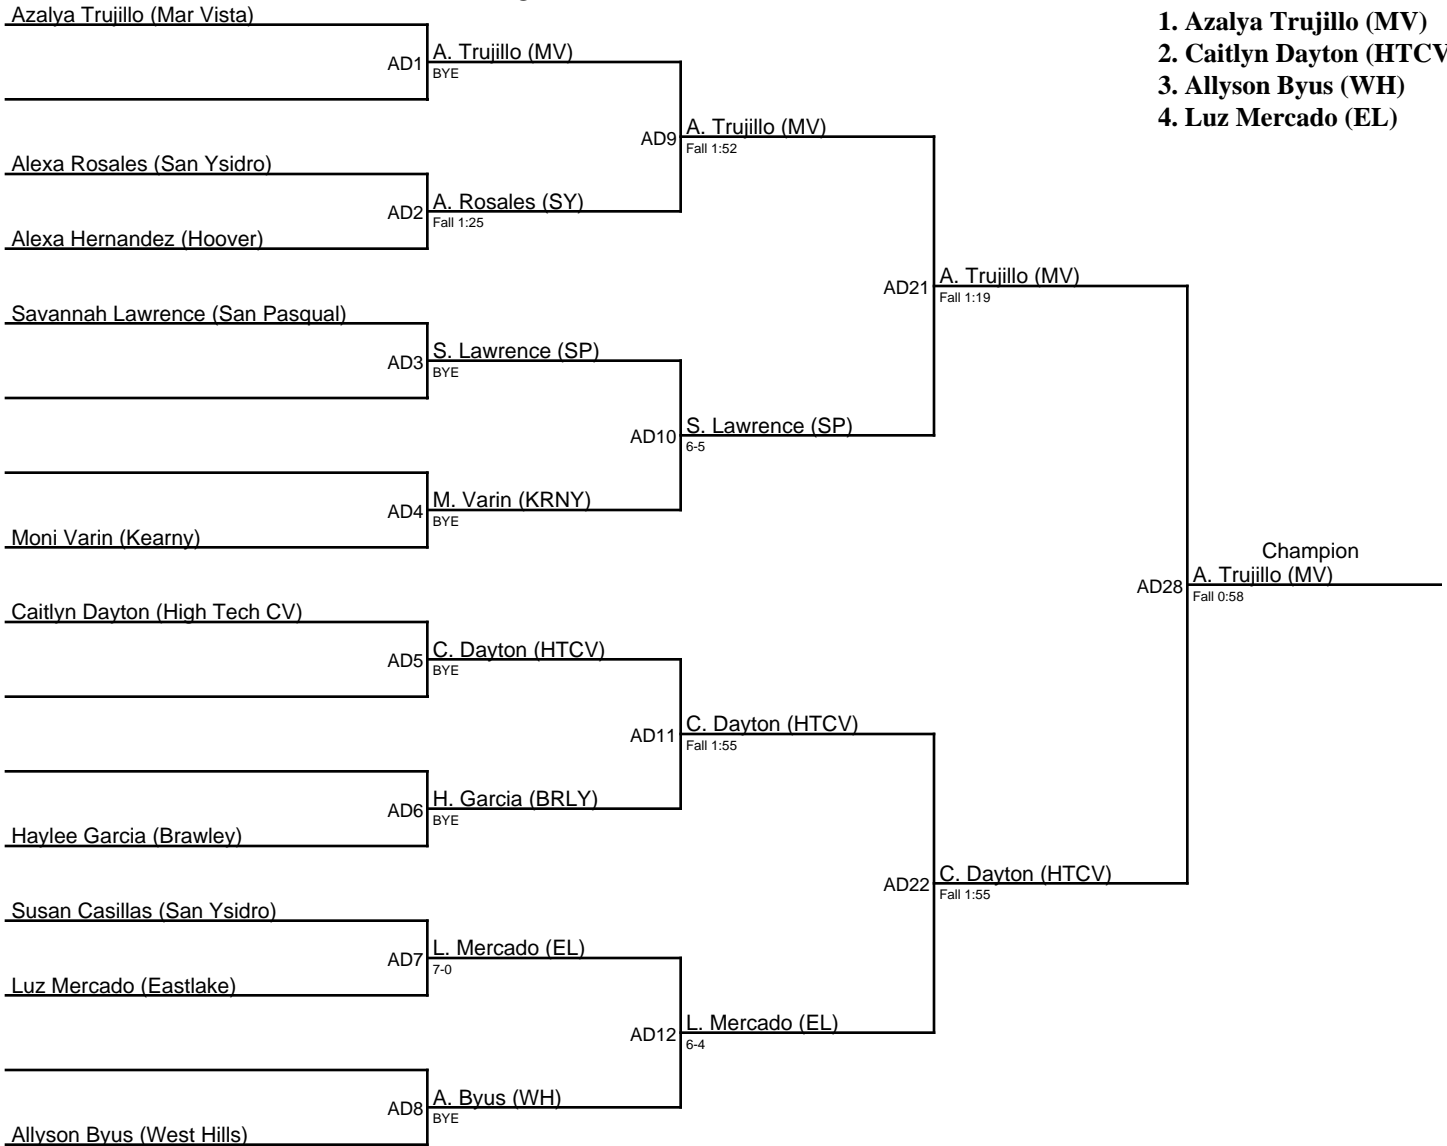

Queen of the Lake 2018 / 116

1. Azalya Trujillo (MV)
2. Caitlyn Dayton (HTCV)
3. Allyson Byus (WH)
4. Luz Mercado (EL)