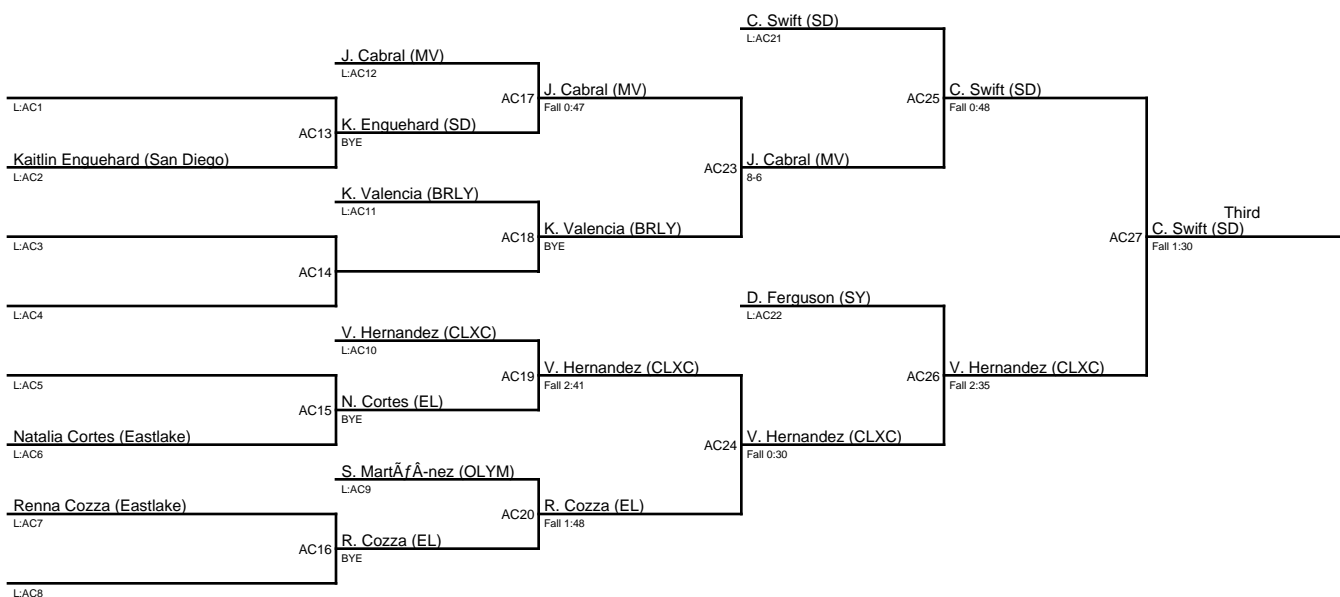

Queen of the Lake 2018 / 111

1. Sarina Kuninaga (HTCV)
2. Samantha Magpusao (HTCV)
3. Corrina Swift (SD)
4. Veronica Hernandez (CLXC)