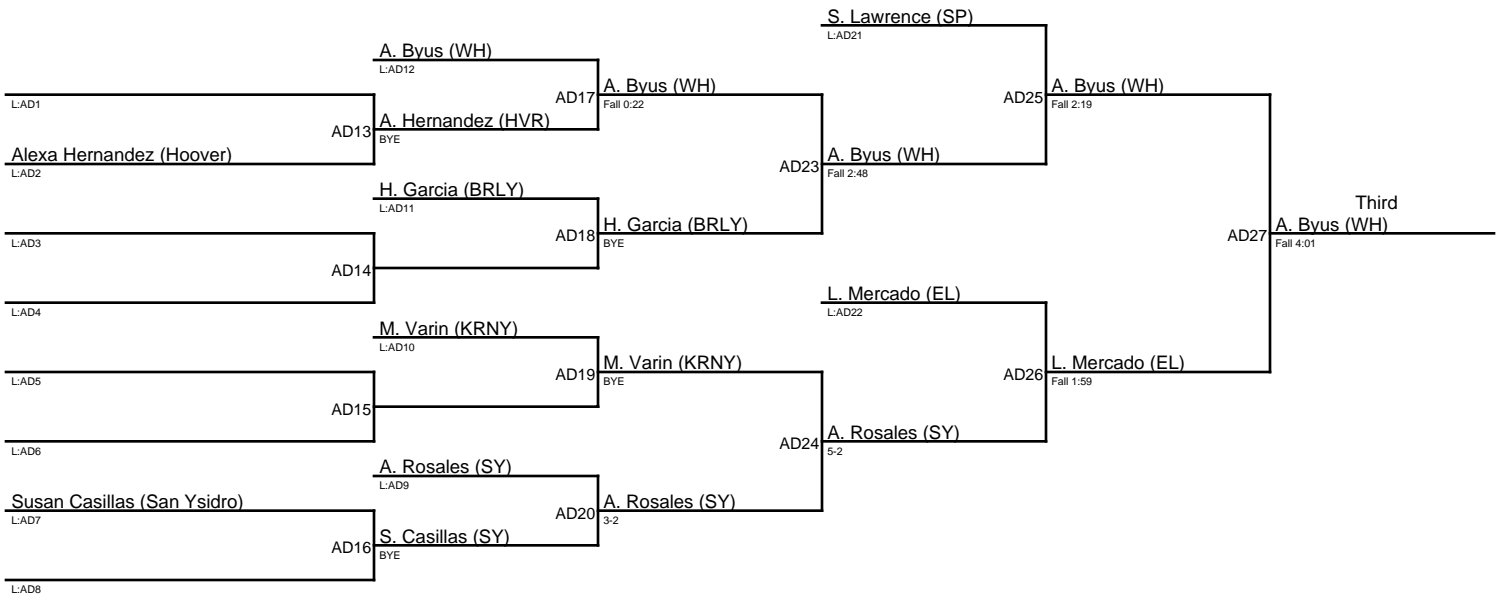

Queen of the Lake 2018 / 116

1. Azalya Trujillo (MV)
2. Caitlyn Dayton (HTCV)
3. Allyson Byus (WH)
4. Luz Mercado (EL)