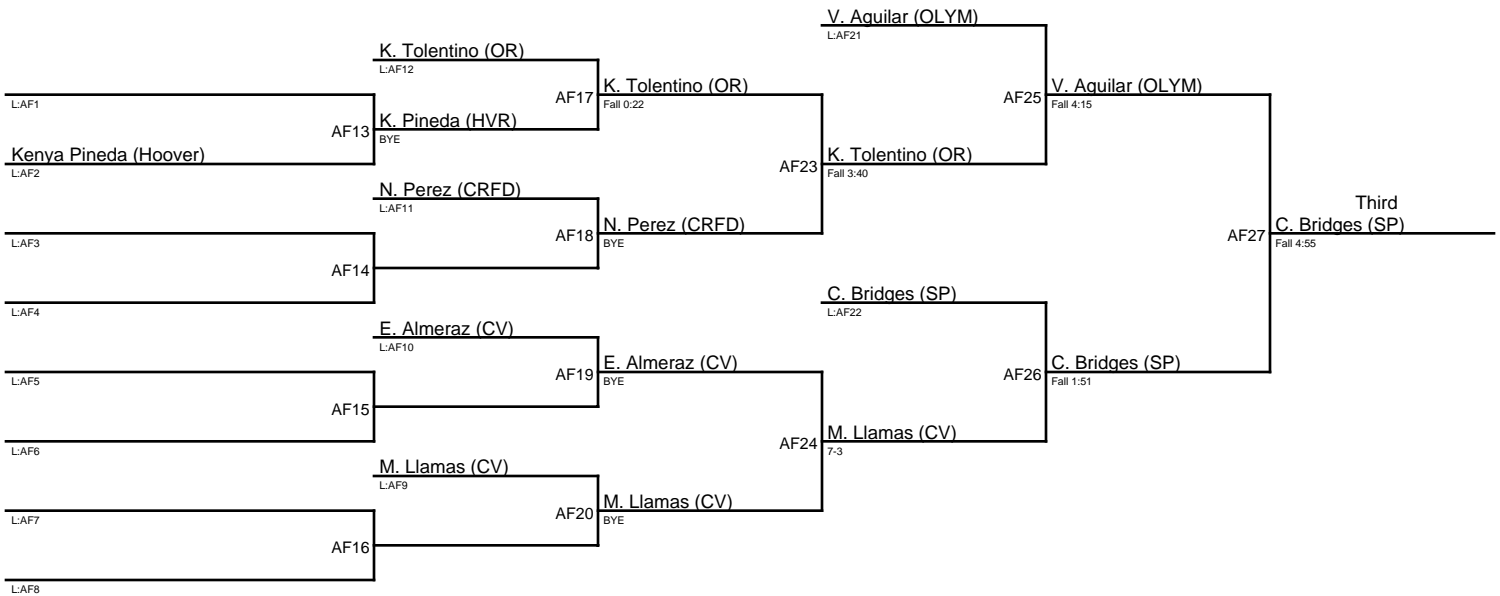

Queen of the Lake 2018 / 126

1. Alexa Downs (OLYM)
2. Mary Gilbertson (MV)
3. Carli Bridges (SP)
4. Valeria Aguilar (OLYM)