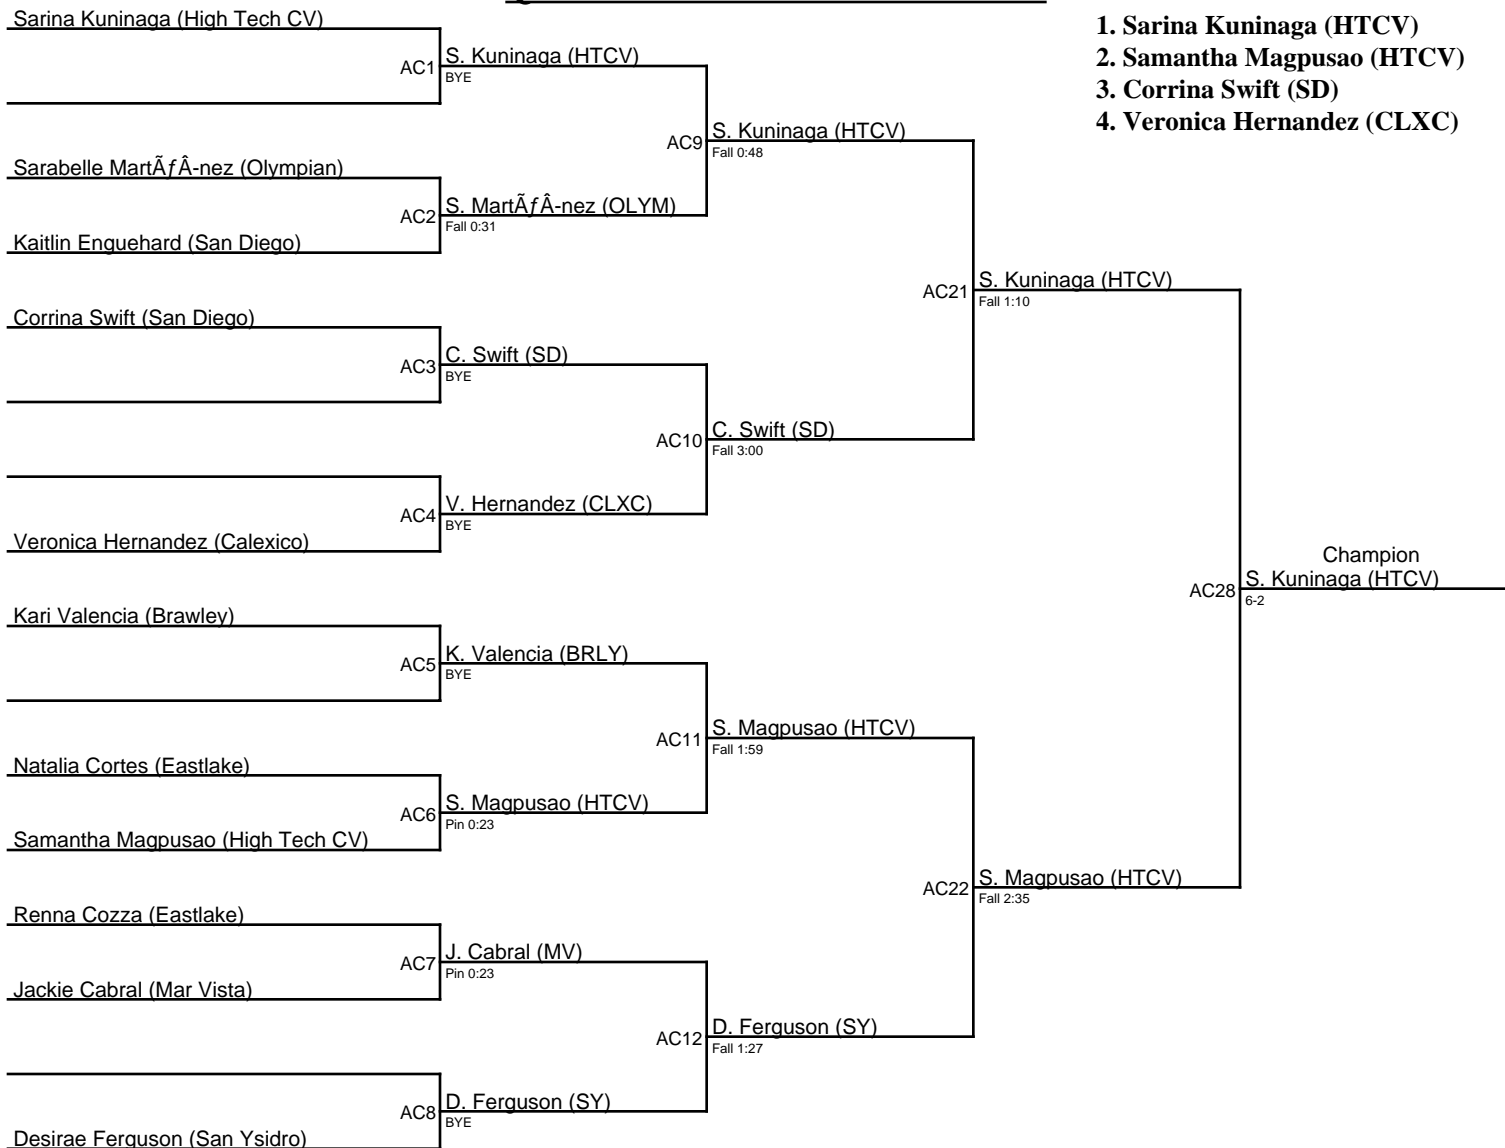

Queen of the Lake 2018 / 111

1. Sarina Kuninaga (HTCV)
2. Samantha Magpusao (HTCV)
3. Corrina Swift (SD)
4. Veronica Hernandez (CLXC)