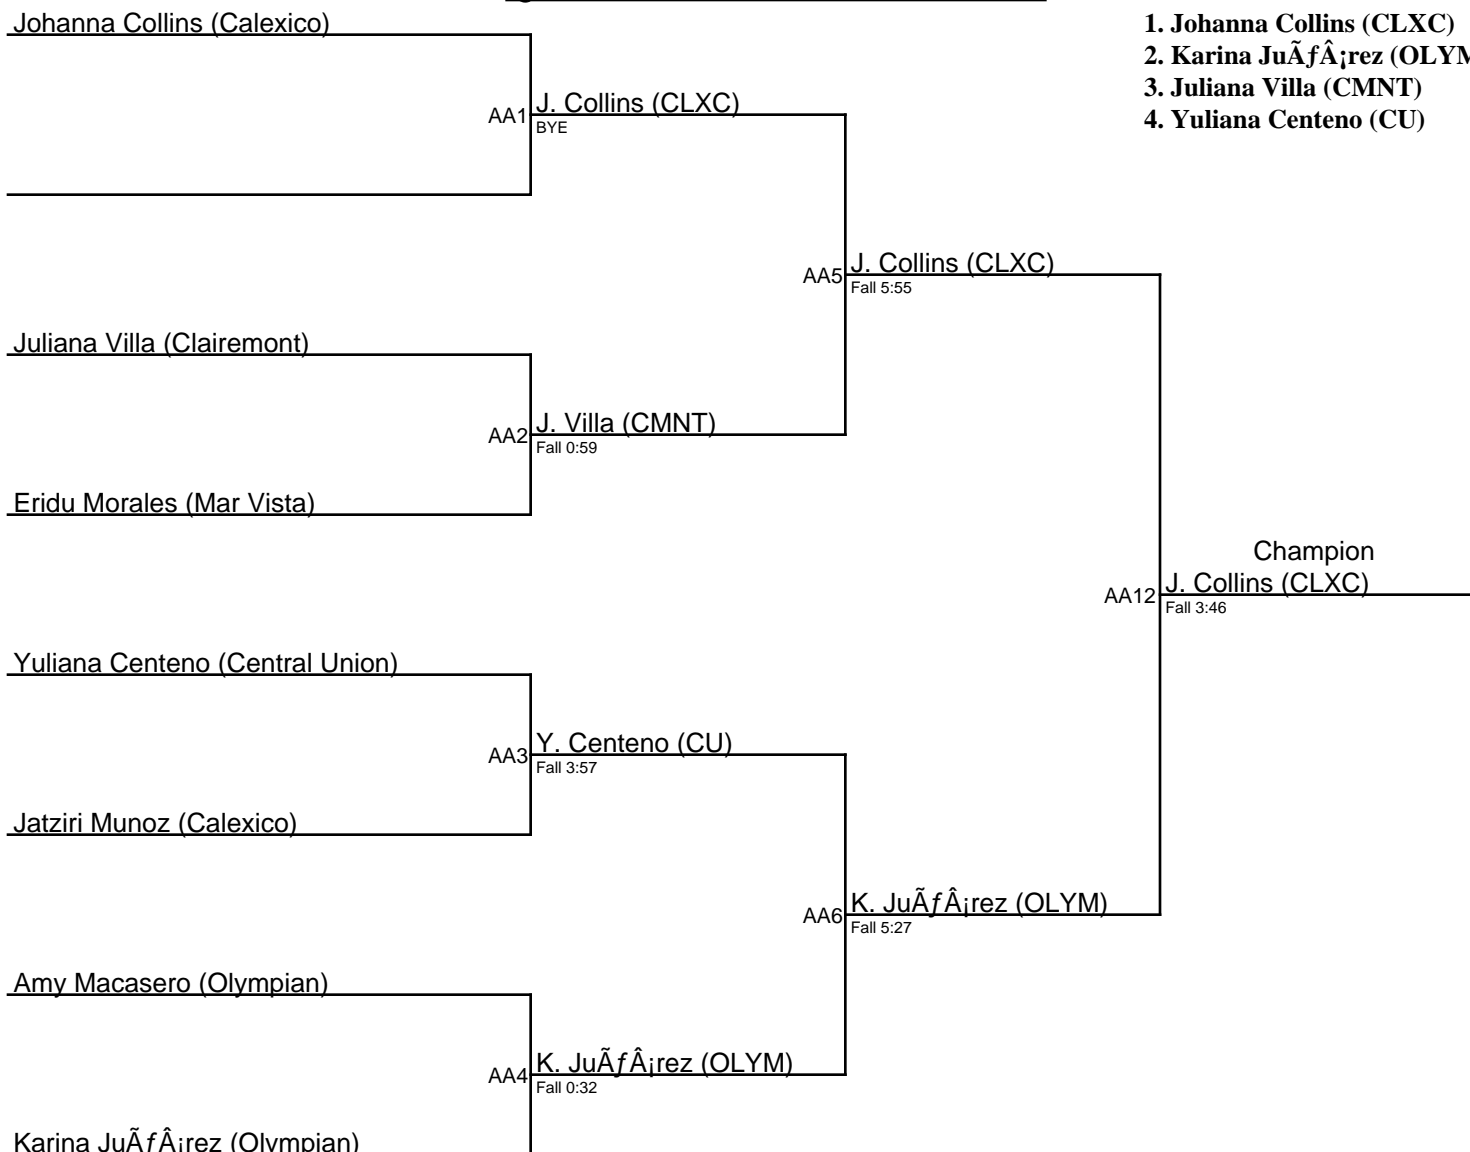

## Queen of the Lake 2018 / 101

1. Johanna Collins (CLXC)
2. Karina Juárez (OLYM)
3. Juliana Villa (CMNT)
4. Yuliana Centeno (CU)