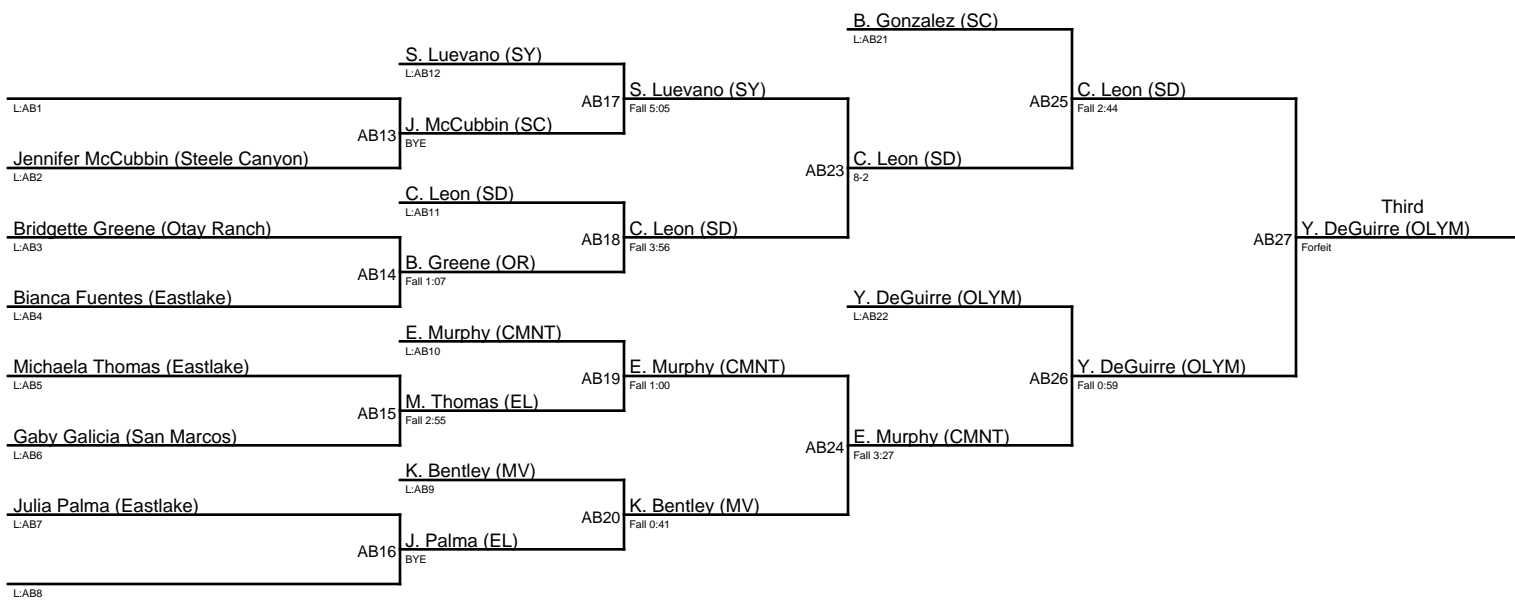

## Queen of the Lake 2018 / 101

1. Johanna Collins (CLXC)
2. Karina Juárez (OLYM)
3. Juliana Villa (CMNT)
4. Yuliana Centeno (CU)

## Queen of the Lake 2018 / 106