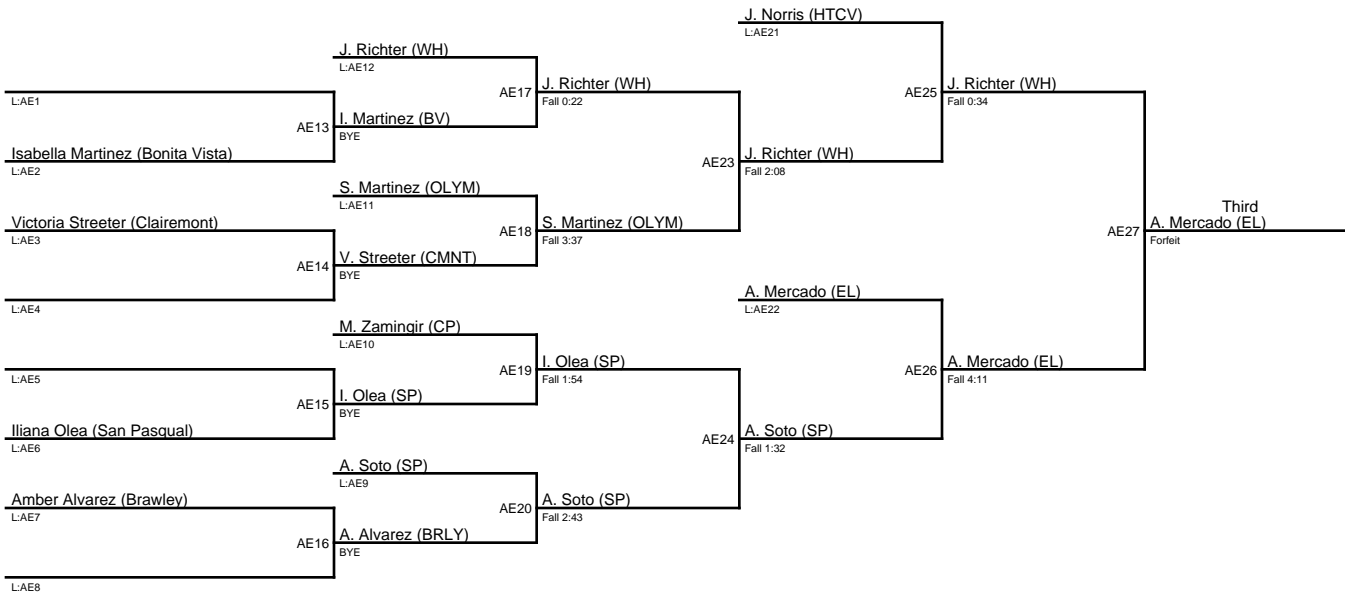

Queen of the Lake 2018 / 121

1. Nyah Smallwood (BRLY)
2. Ariah Valdez (IMP)
3. Ana Mercado (EL)
4. Juliette Richter (WH)