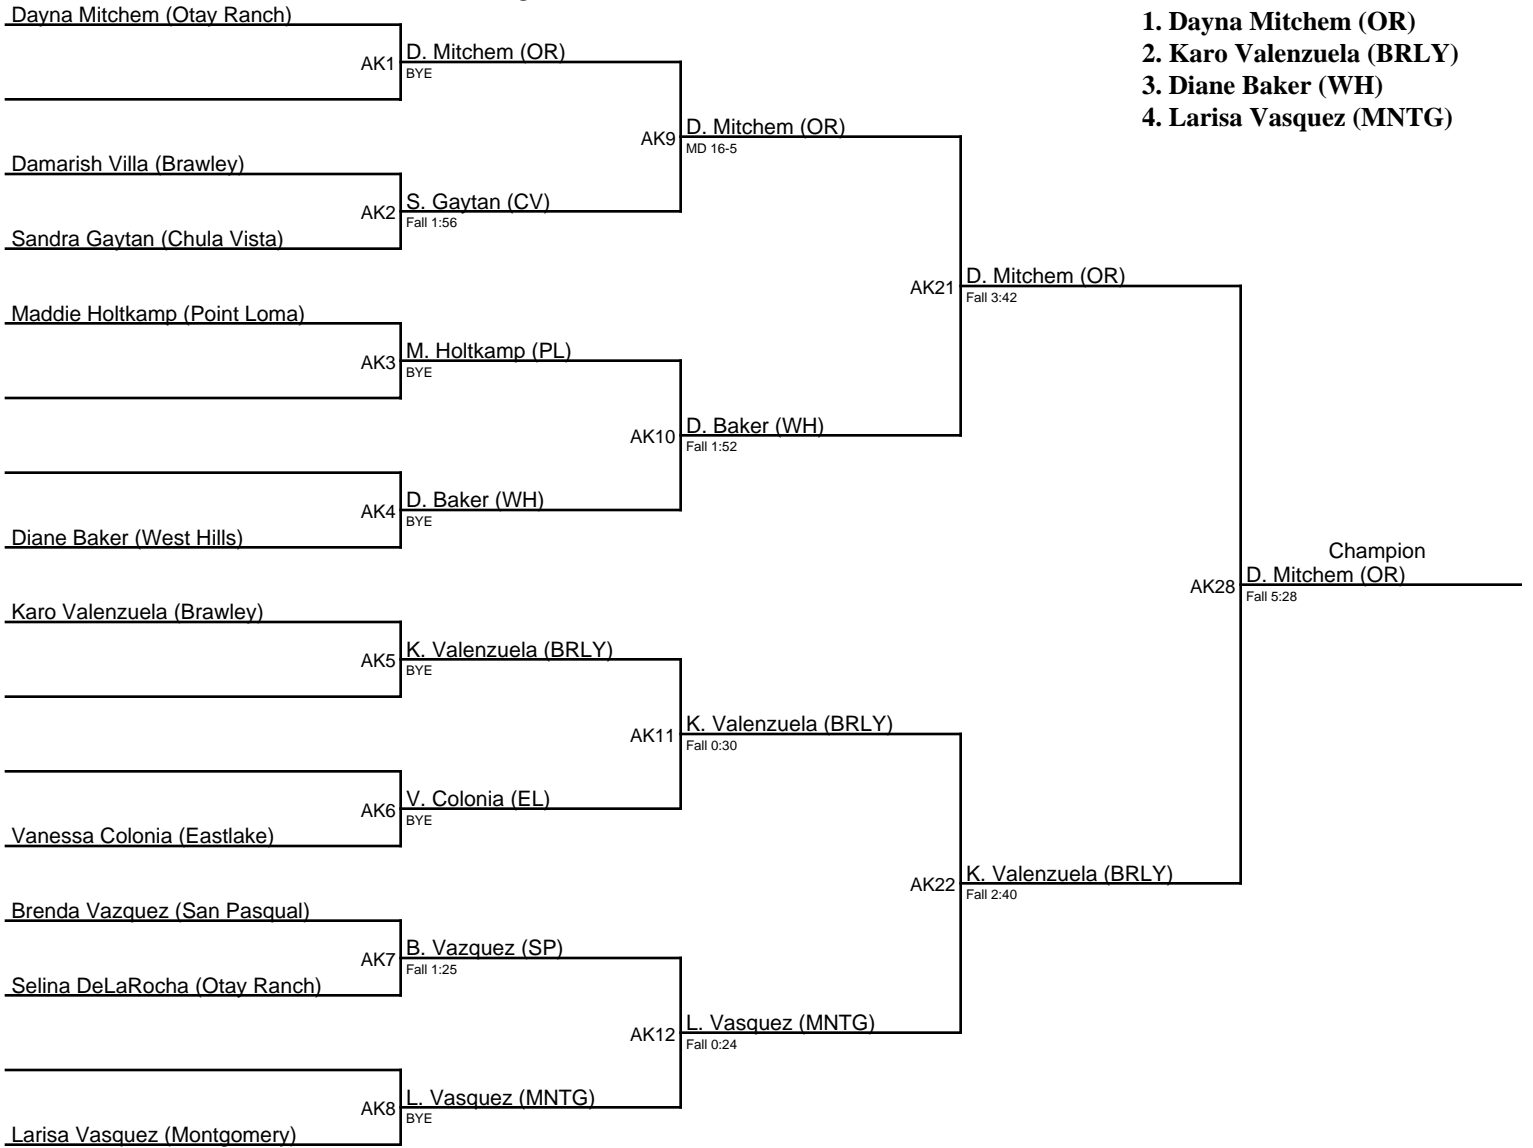

# Queen of the Lake 2018 / 160

1. Dayna Mitchem (OR)
2. Karo Valenzuela (BRLY)
3. Diane Baker (WH)
4. Larisa Vasquez (MNTG)