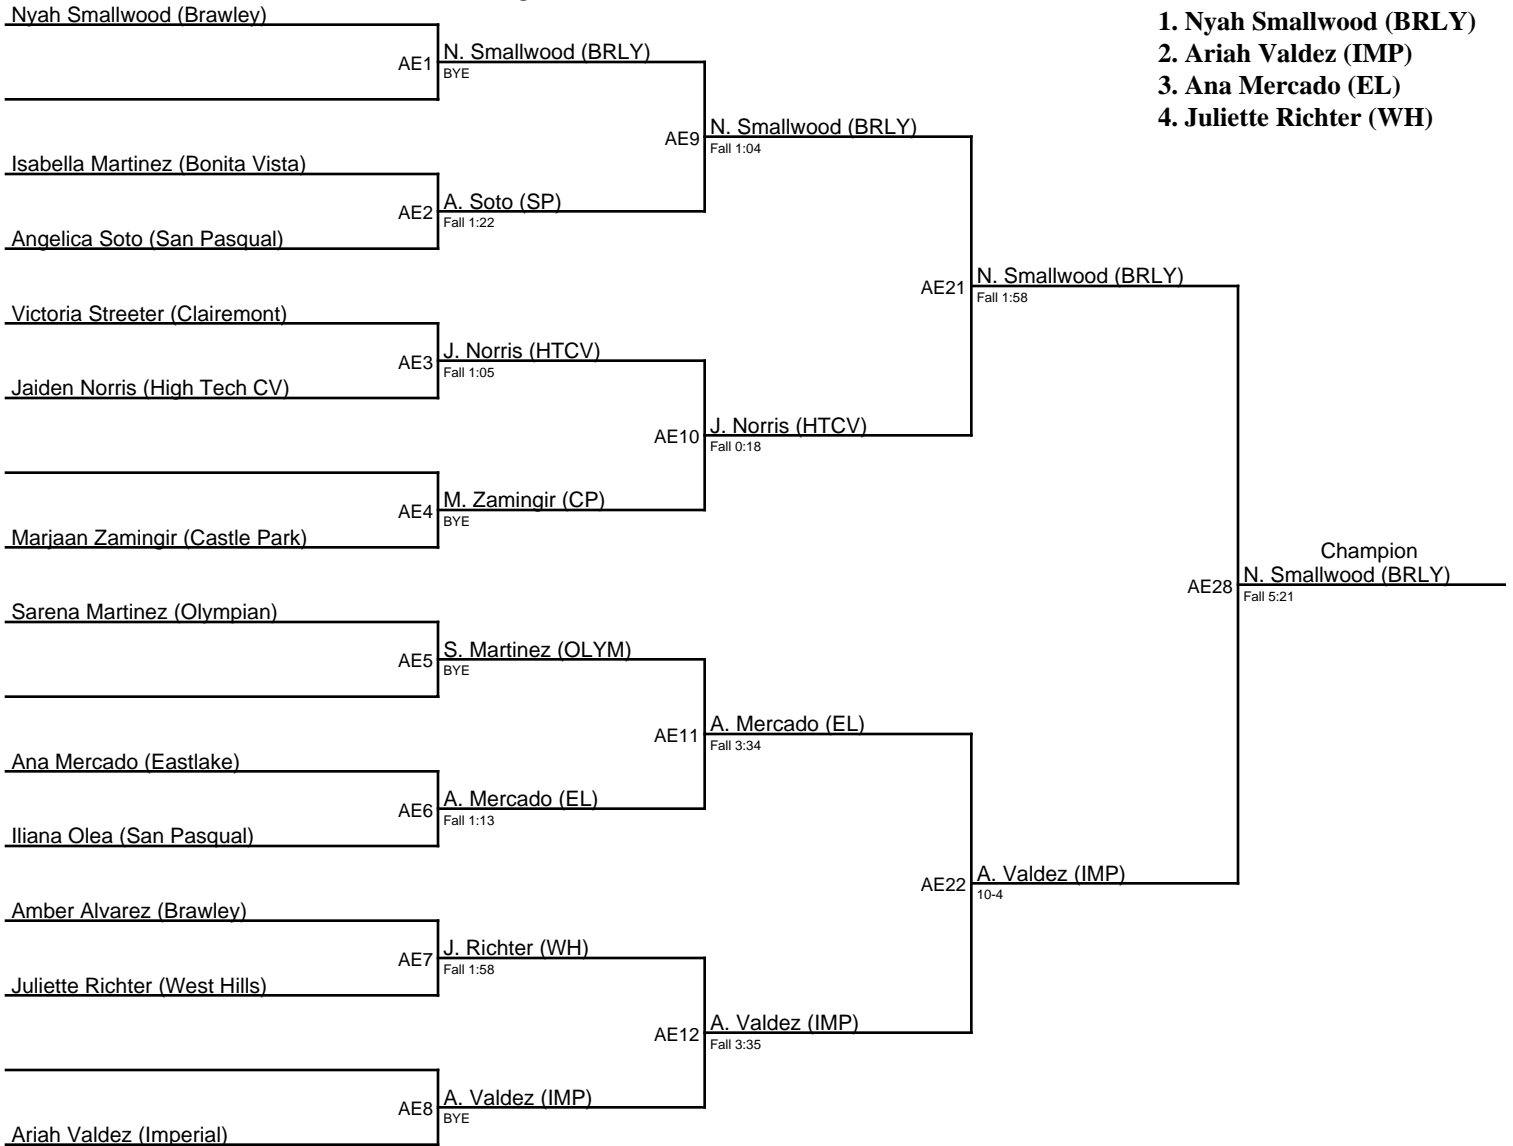

Queen of the Lake 2018 / 121

1. Nyah Smallwood (BRLY)
2. Ariah Valdez (IMP)
3. Ana Mercado (EL)
4. Juliette Richter (WH)