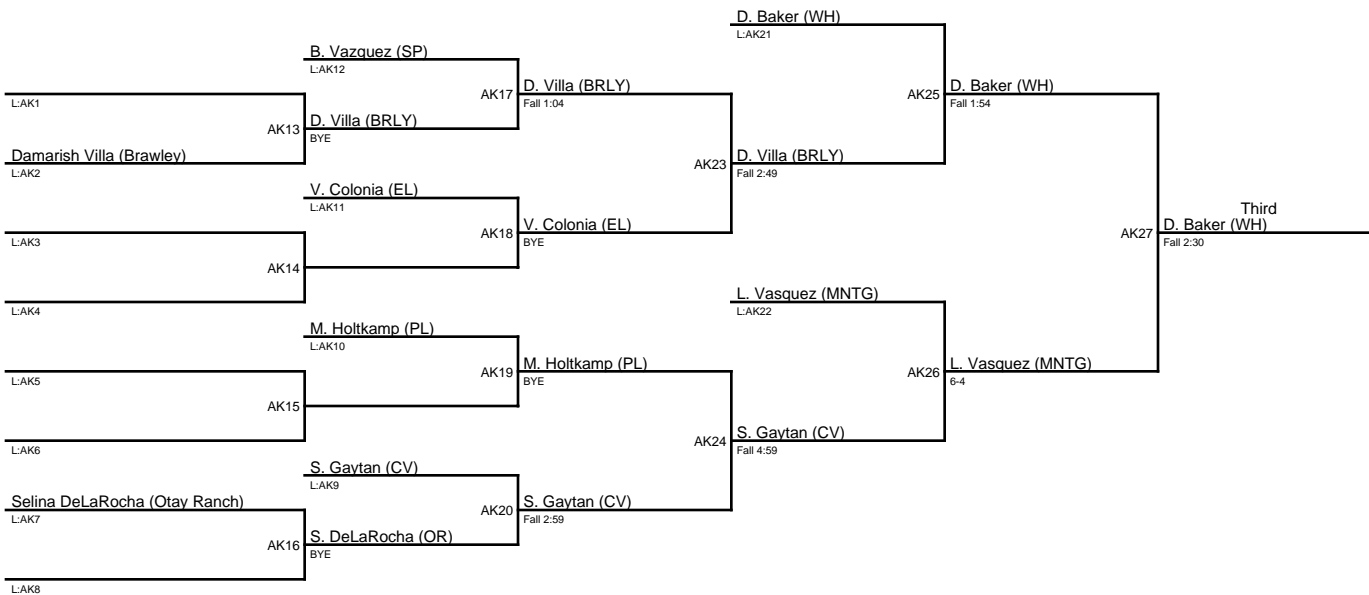

# Queen of the Lake 2018 / 160

1. Dayna Mitchem (OR)
2. Karo Valenzuela (BRLY)
3. Diane Baker (WH)
4. Larisa Vasquez (MNTG)