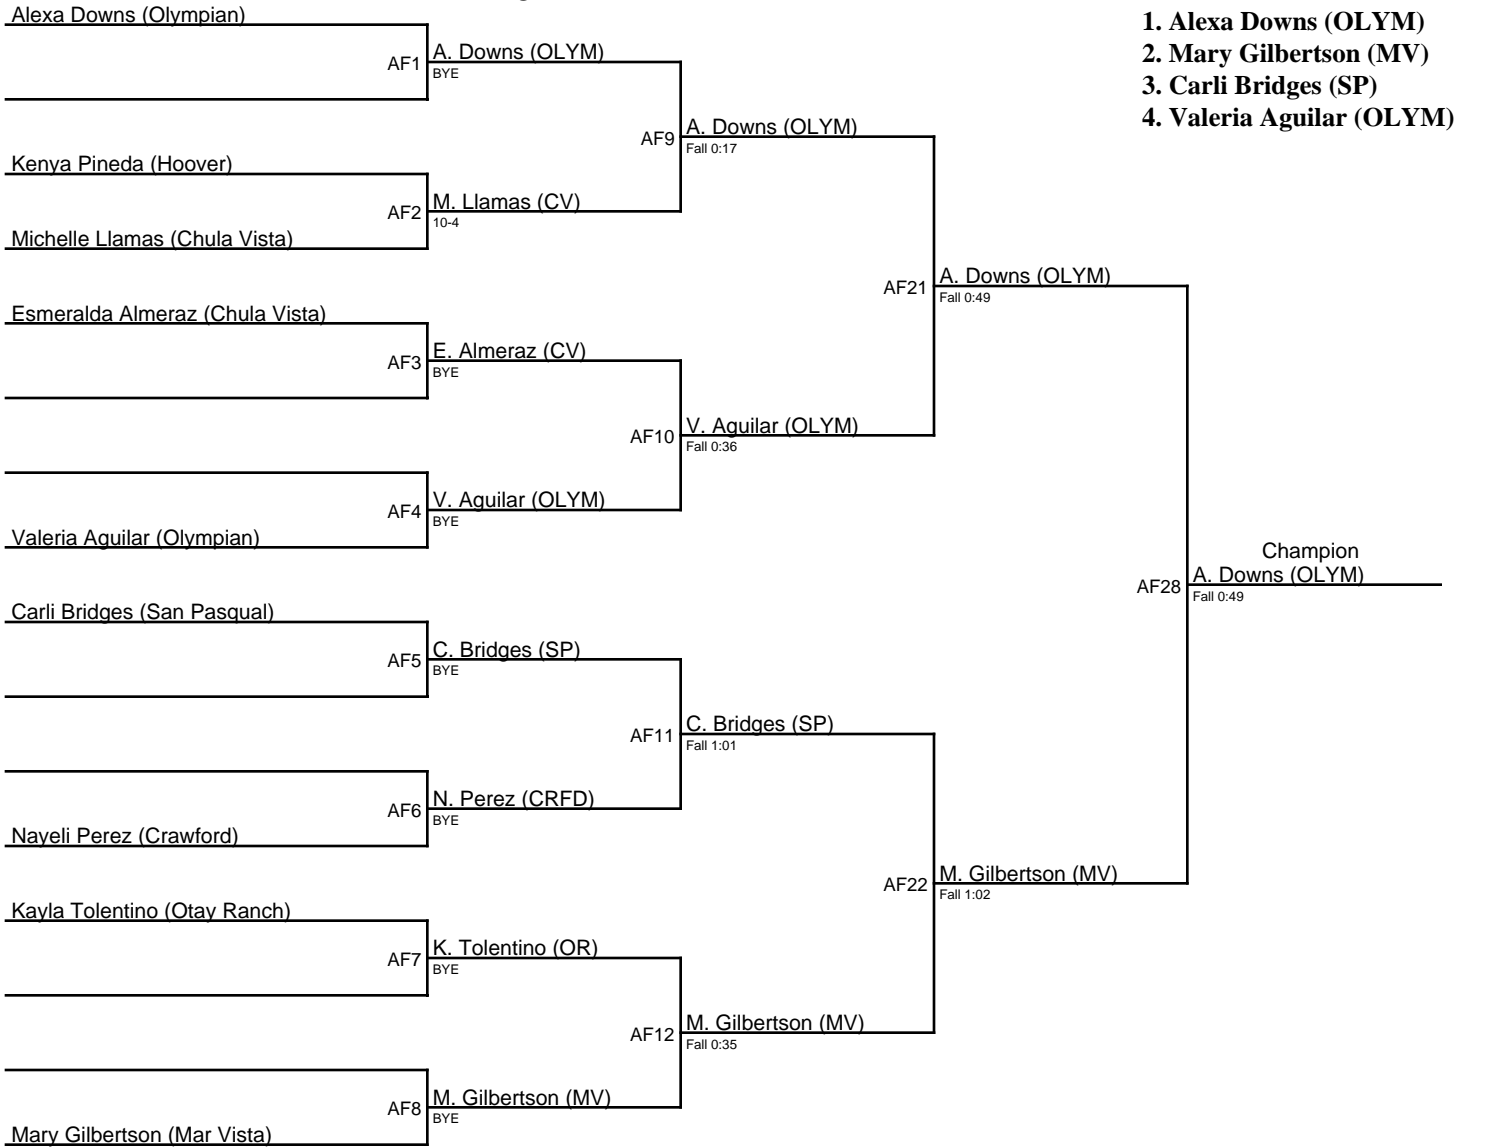

Queen of the Lake 2018 / 126

1. Alexa Downs (OLYM)
2. Mary Gilbertson (MV)
3. Carli Bridges (SP)
4. Valeria Aguilar (OLYM)