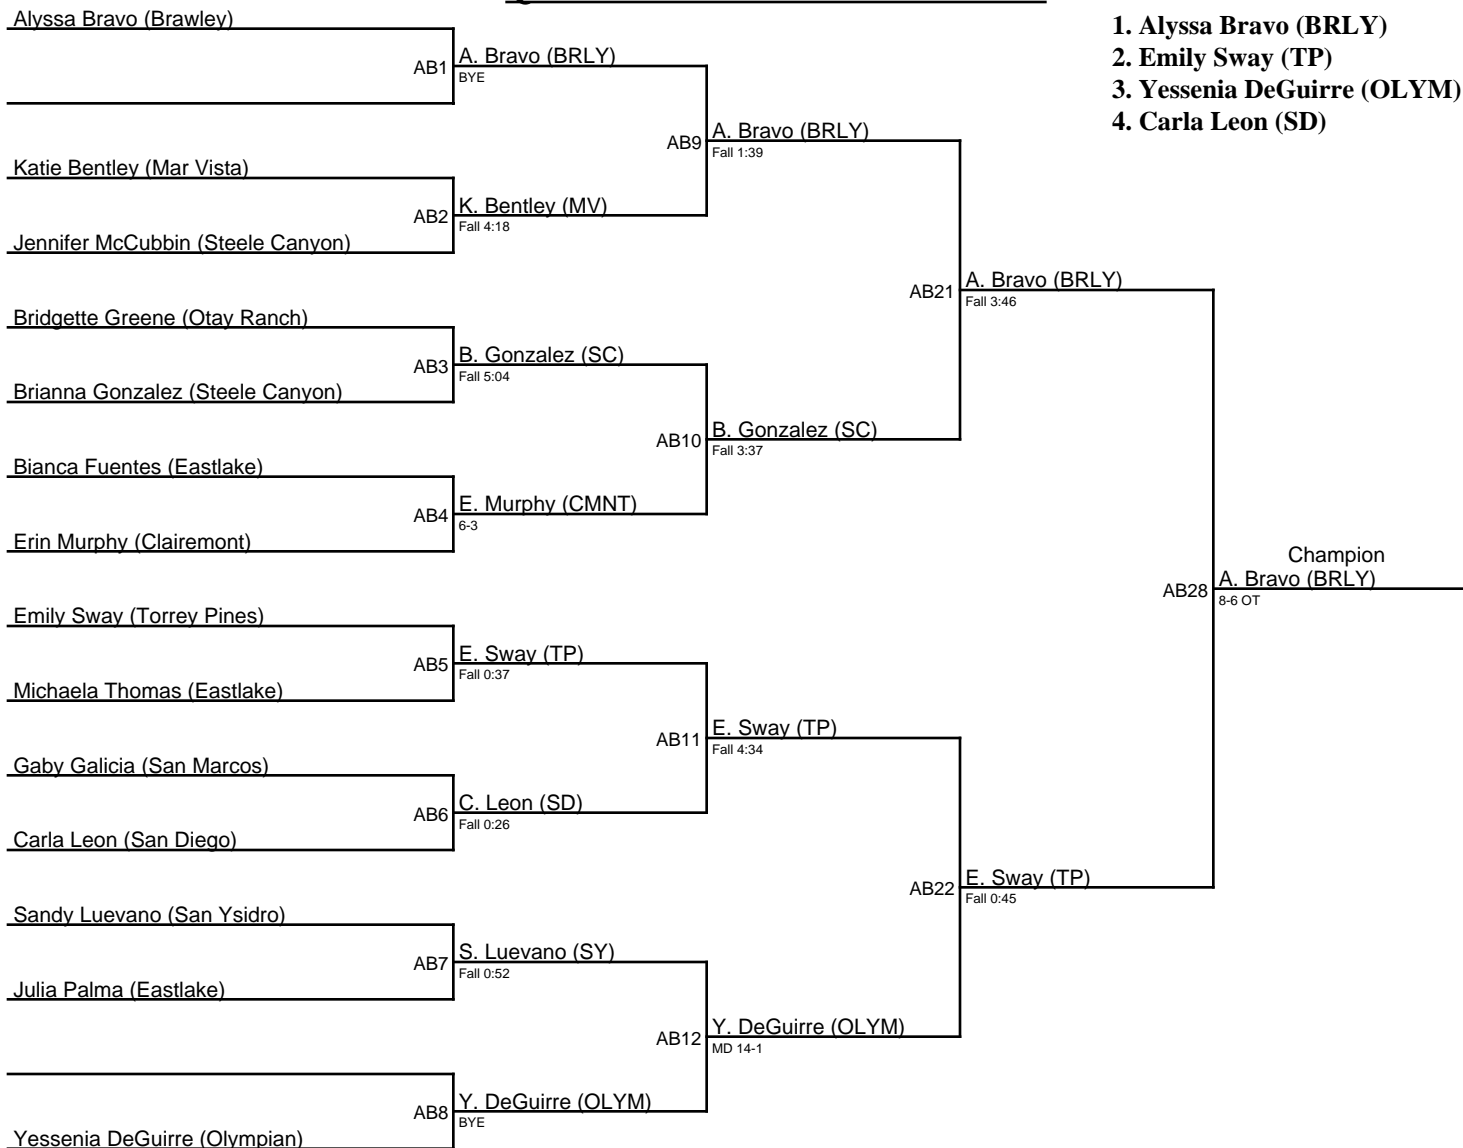

## Queen of the Lake 2018 / 101

1. Johanna Collins (CLXC)
2. Karina Juárez (OLYM)
3. Juliana Villa (CMNT)
4. Yuliana Centeno (CU)

## Queen of the Lake 2018 / 106