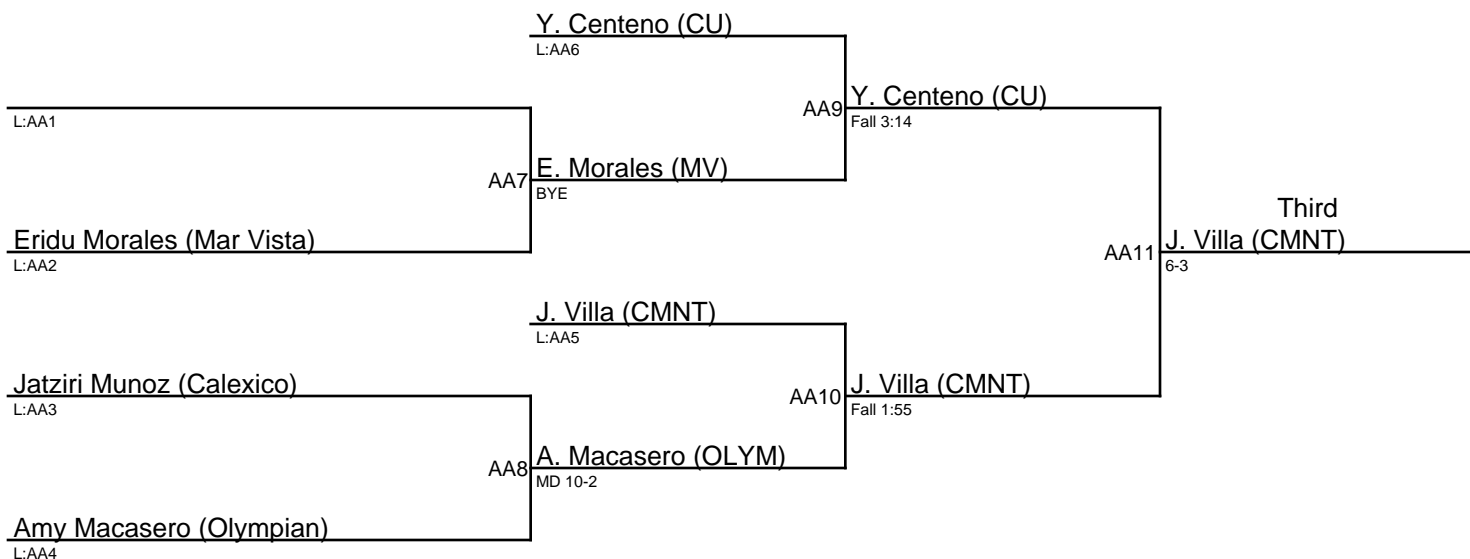

## Queen of the Lake 2018 / 101

1. Johanna Collins (CLXC)
2. Karina Juárez (OLYM)
3. Juliana Villa (CMNT)
4. Yuliana Centeno (CU)

## Queen of the Lake 2018 / 106