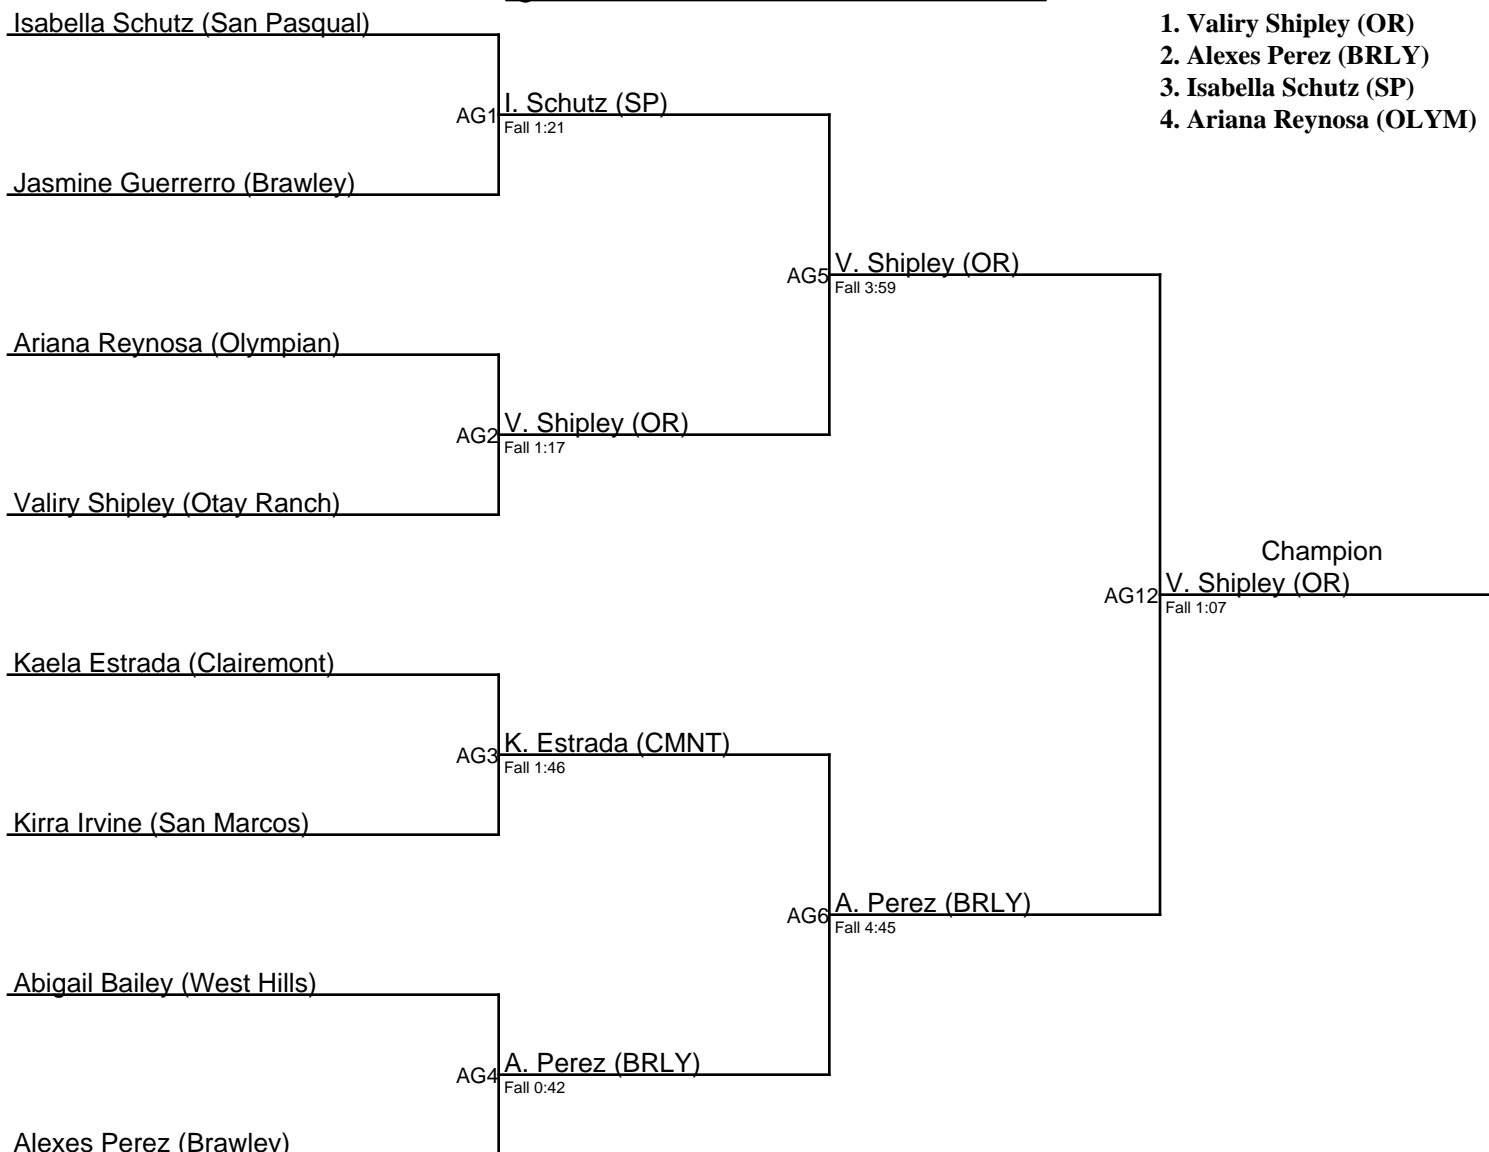

Queen of the Lake 2018 / 131

1. Valiry Shipley (OR)
2. Alexis Perez (BRLY)
3. Isabella Schutz (SP)
4. Ariana Reynosa (OLYM)