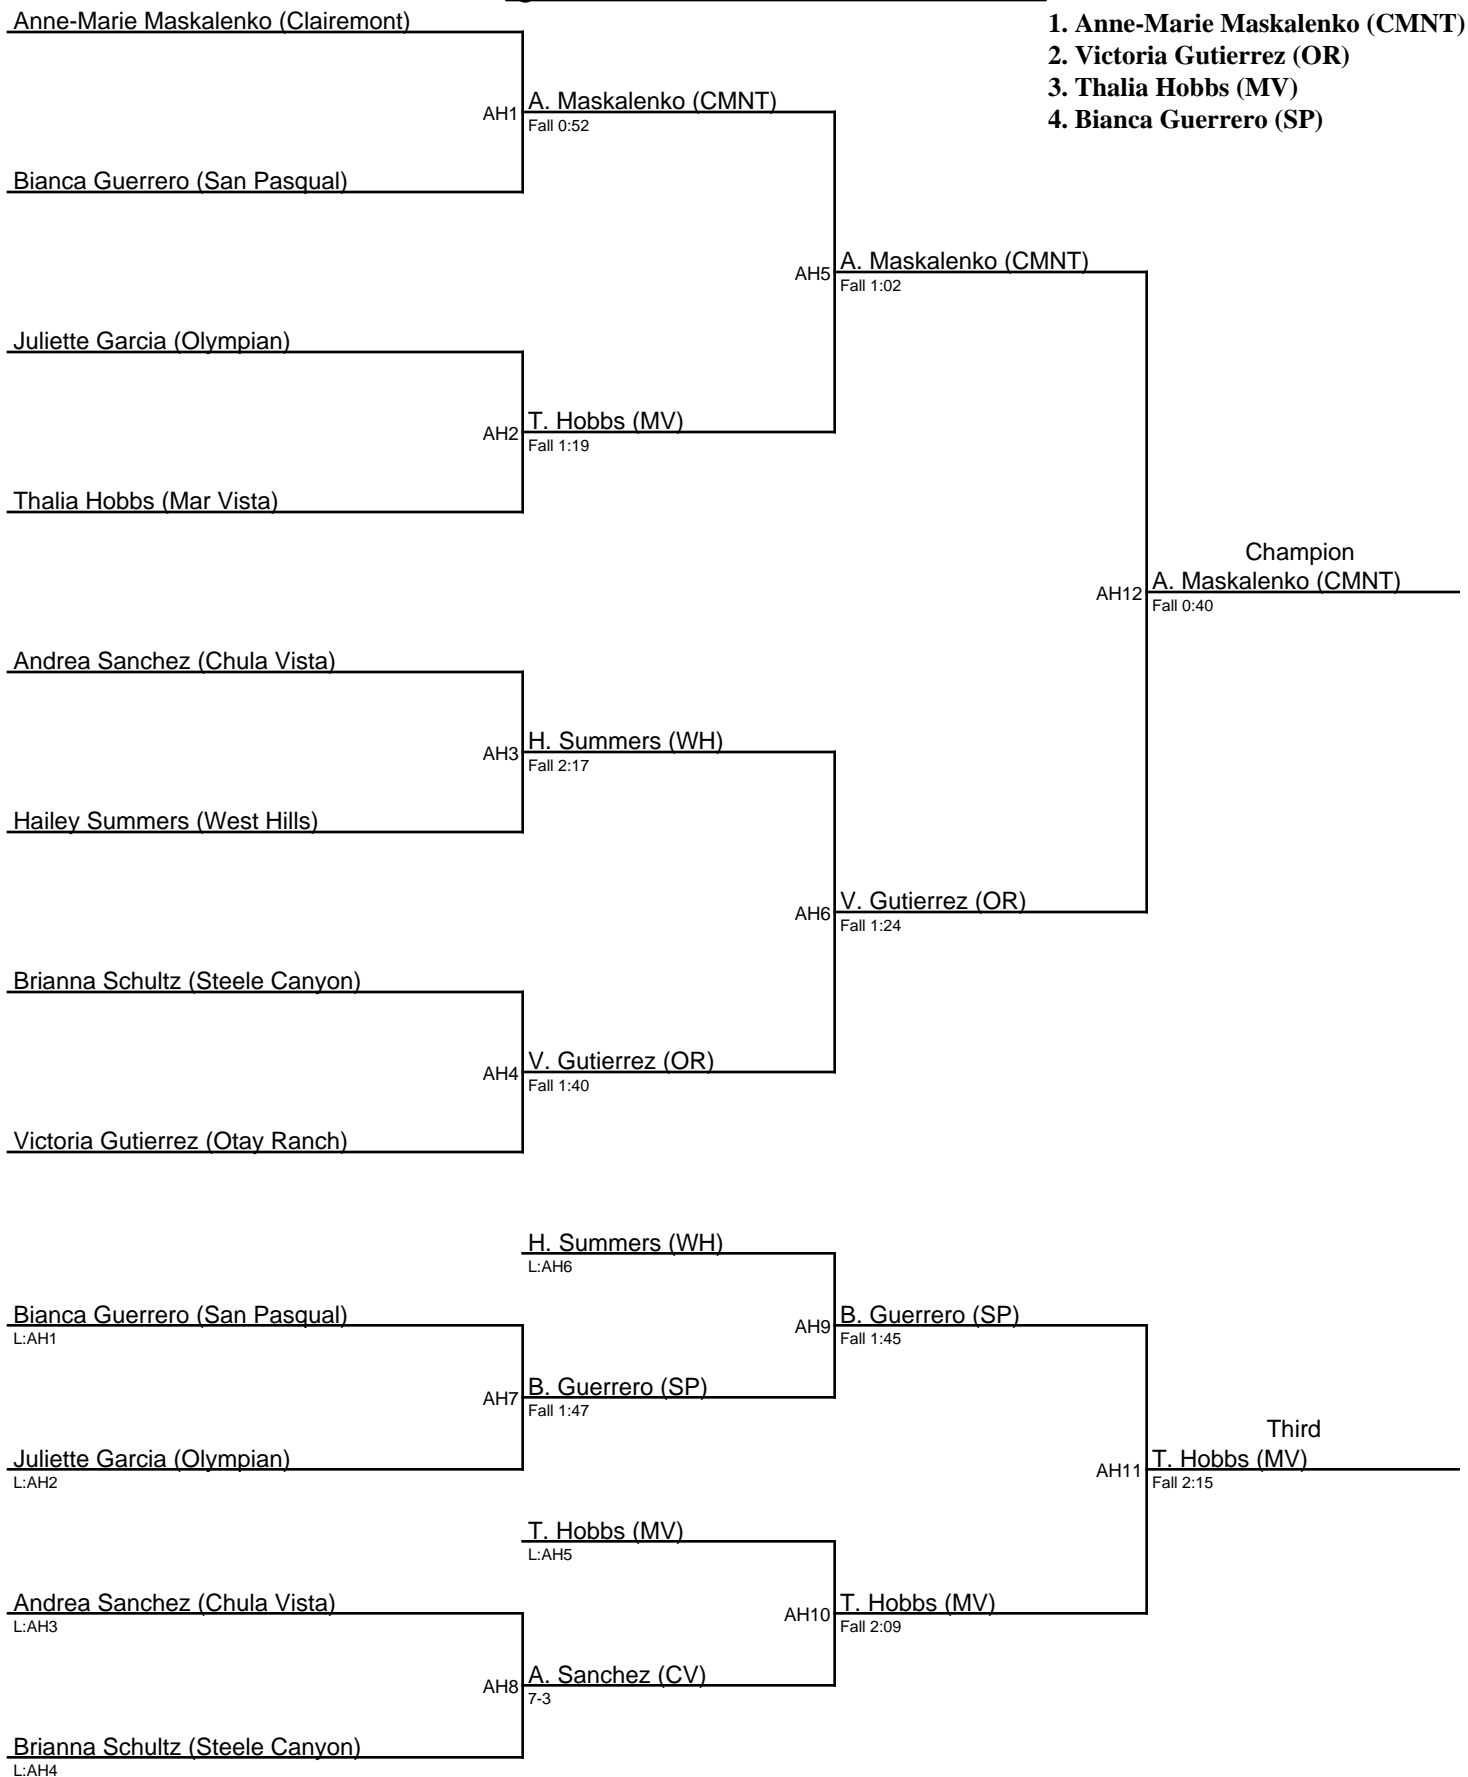

Queen of the Lake 2018 / 137