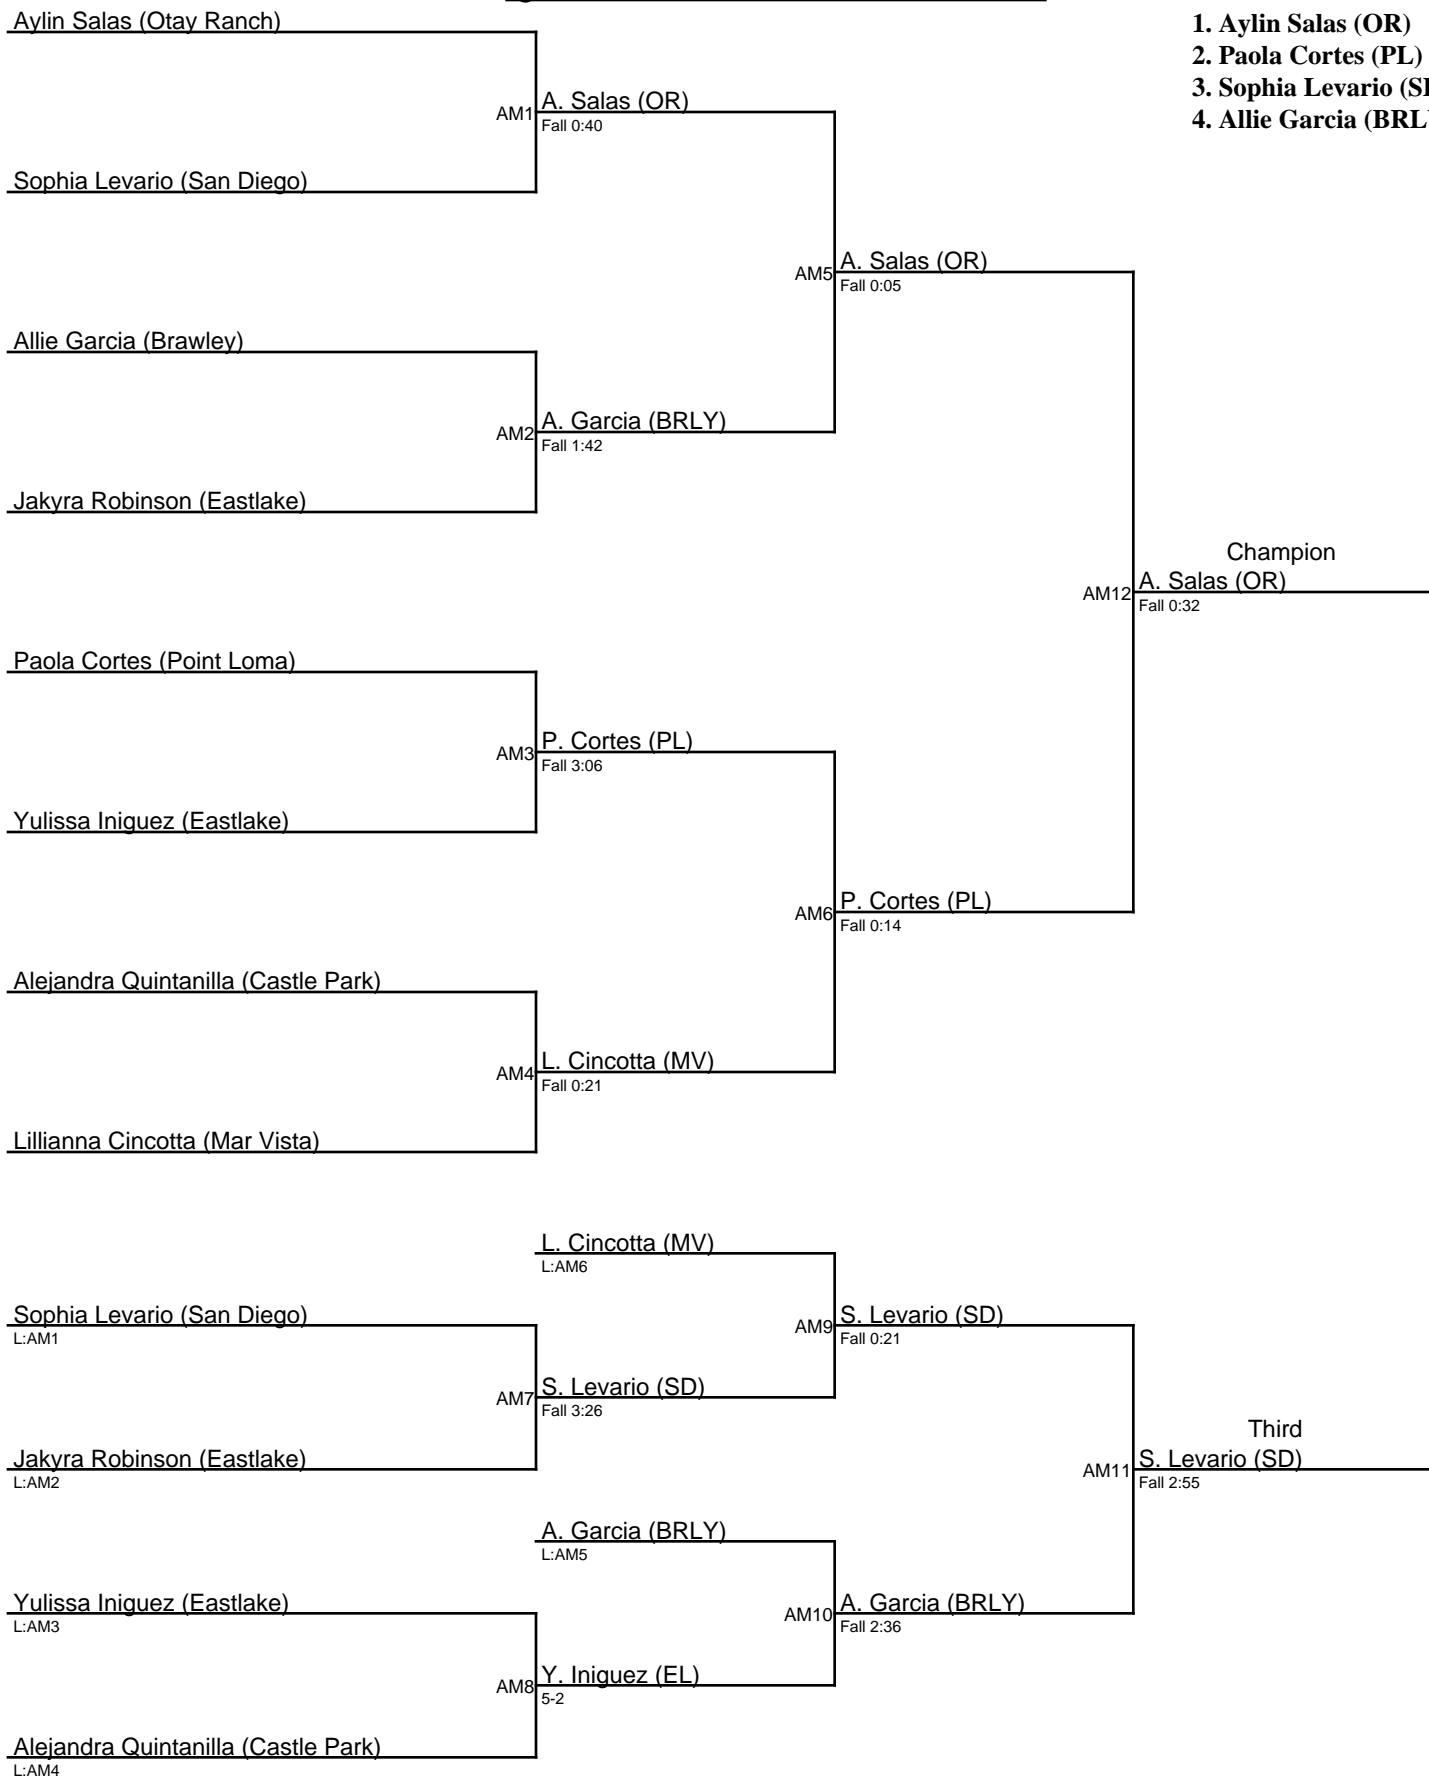

## Queen of the Lake 2018 / 189

1. Aylin Salas (OR)
2. Paola Cortes (PL)
3. Sophia Levario (SD)
4. Allie Garcia (BRLY)