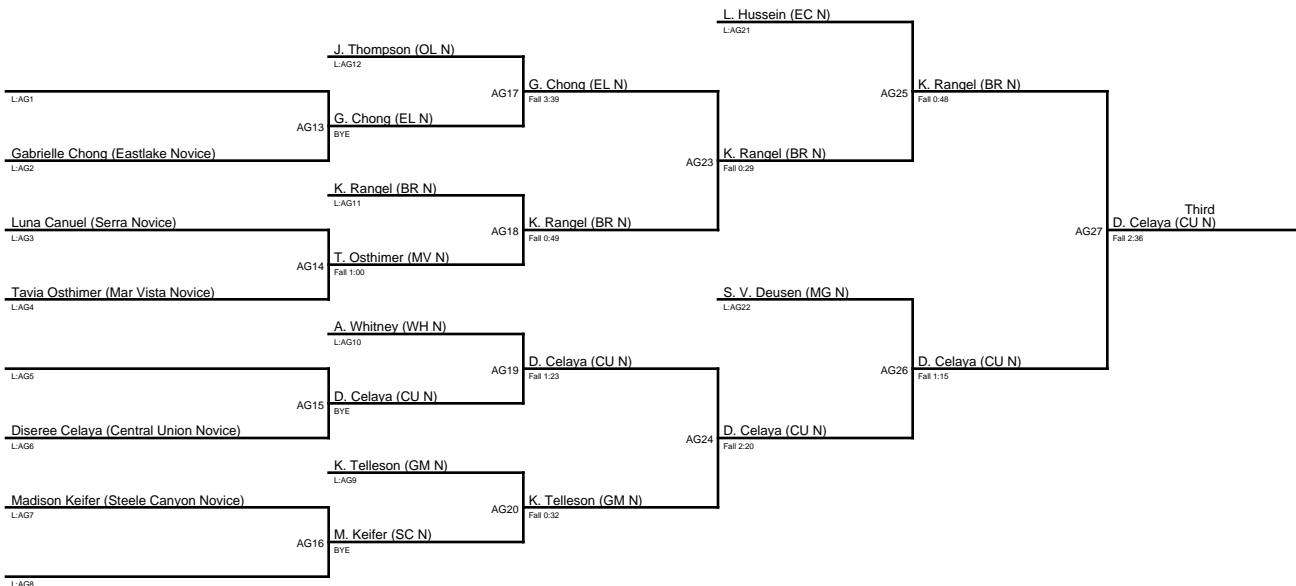

Queen of the Lake 2020 / 118N

1. Jailynn Lopez (BR N)
2. Hope Pitsenberger (HT N)
3. Diseree Celaya (CU N)
4. Kalynn Rangel (BR N)