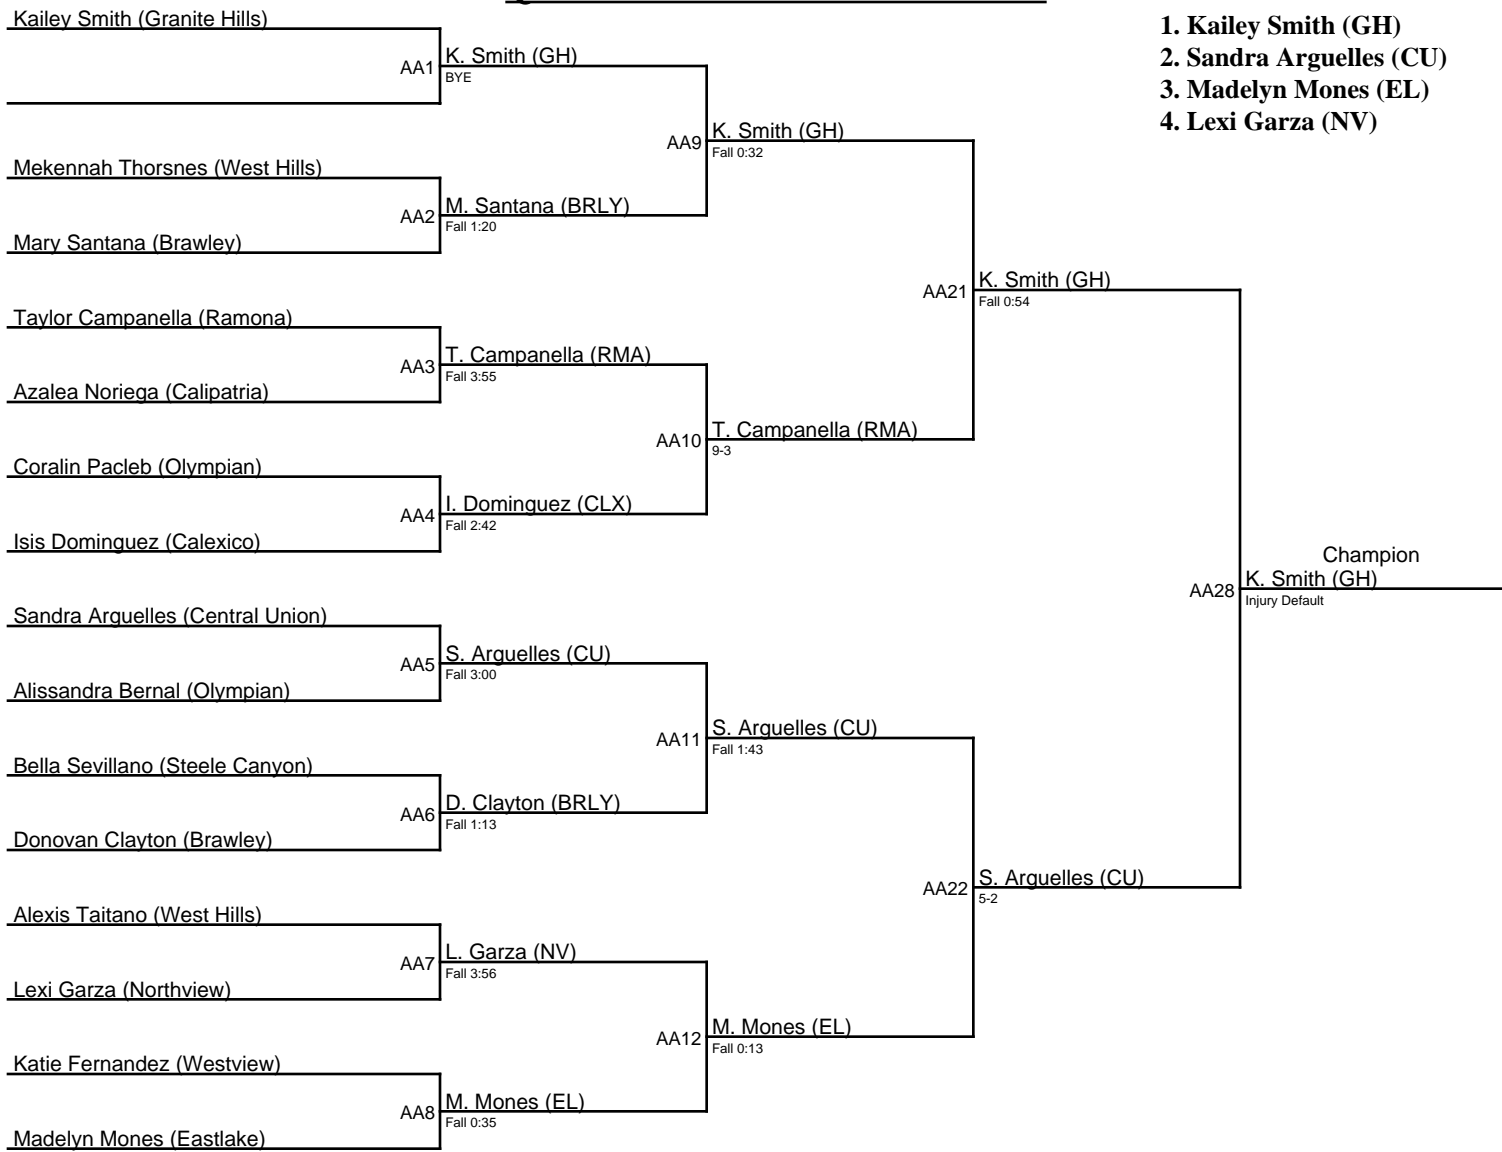

# Queen of the Lake 2020 / 103

1. Kailey Smith (GH)
2. Sandra Arguelles (CU)
3. Madelyn Mones (EL)
4. Lexi Garza (NV)

**Queen of the Lake 2020 / 103N**

Isabella Vasquez (Central Union Novice)

AB1

I. Vasquez (CU N)