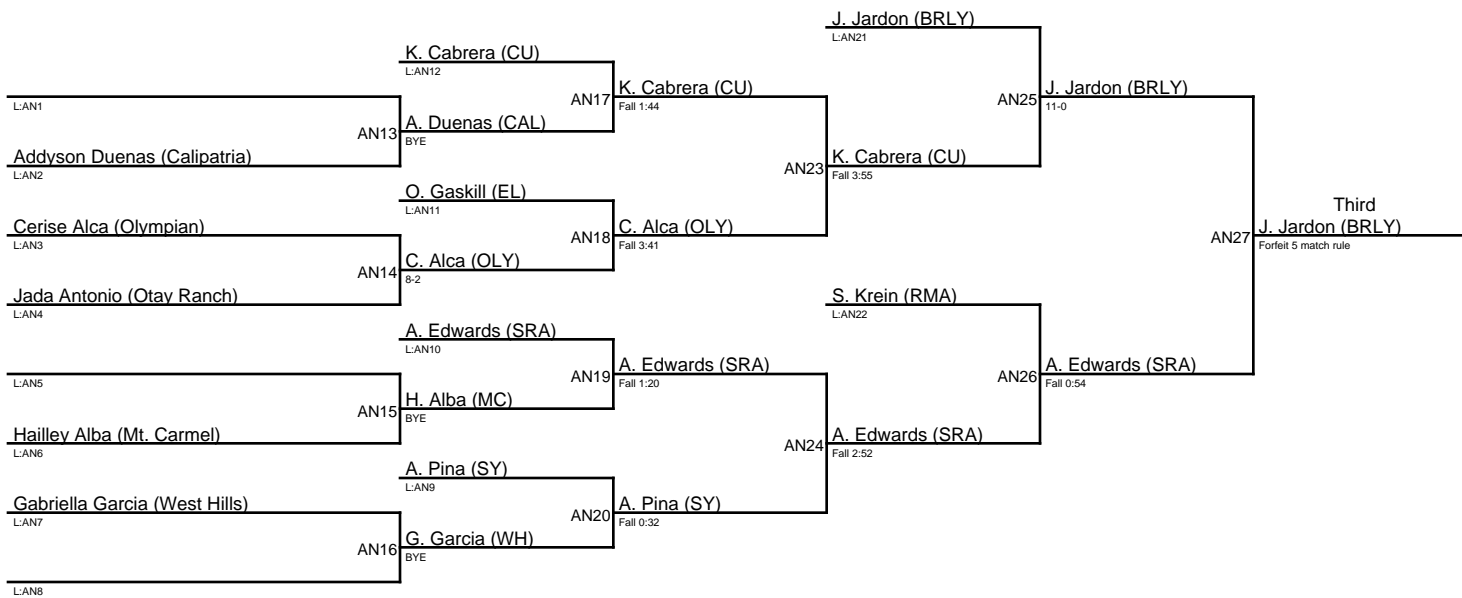

Queen of the Lake 2020 / 145