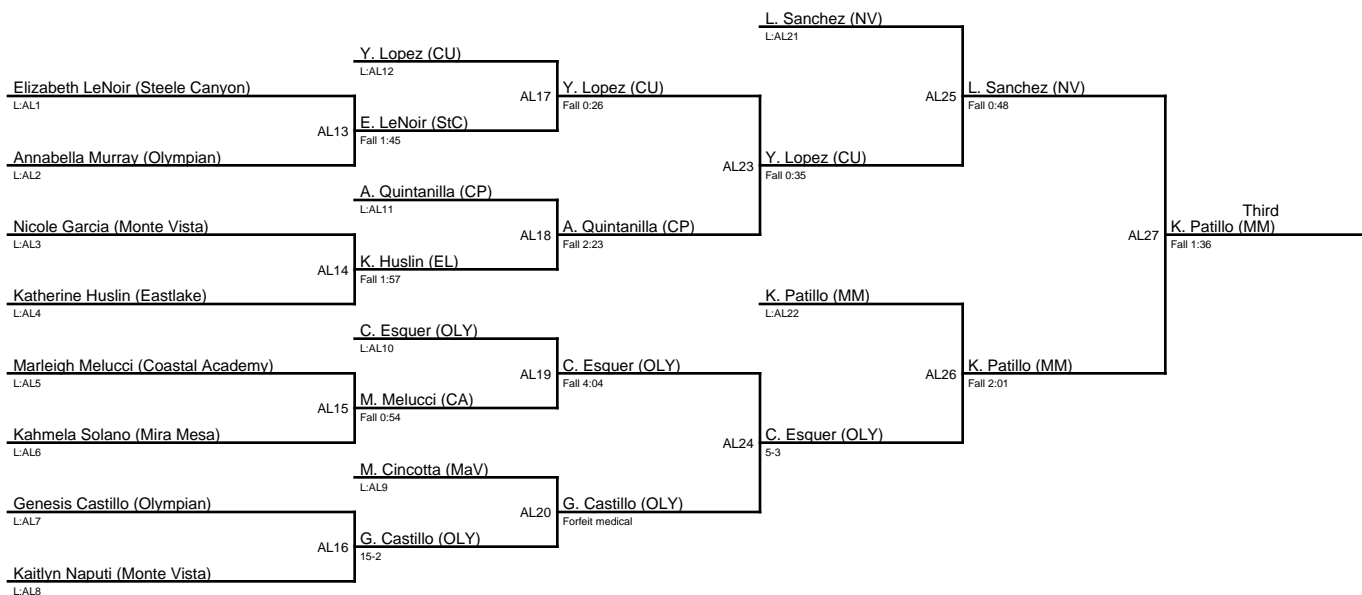

Queen of the Lake 2020 / 133

1. Brianna Schultz (StC)
2. Yulianna Osuna (BRLY)
3. Kyla Patillo (MM)
4. Lety Sanchez (NV)