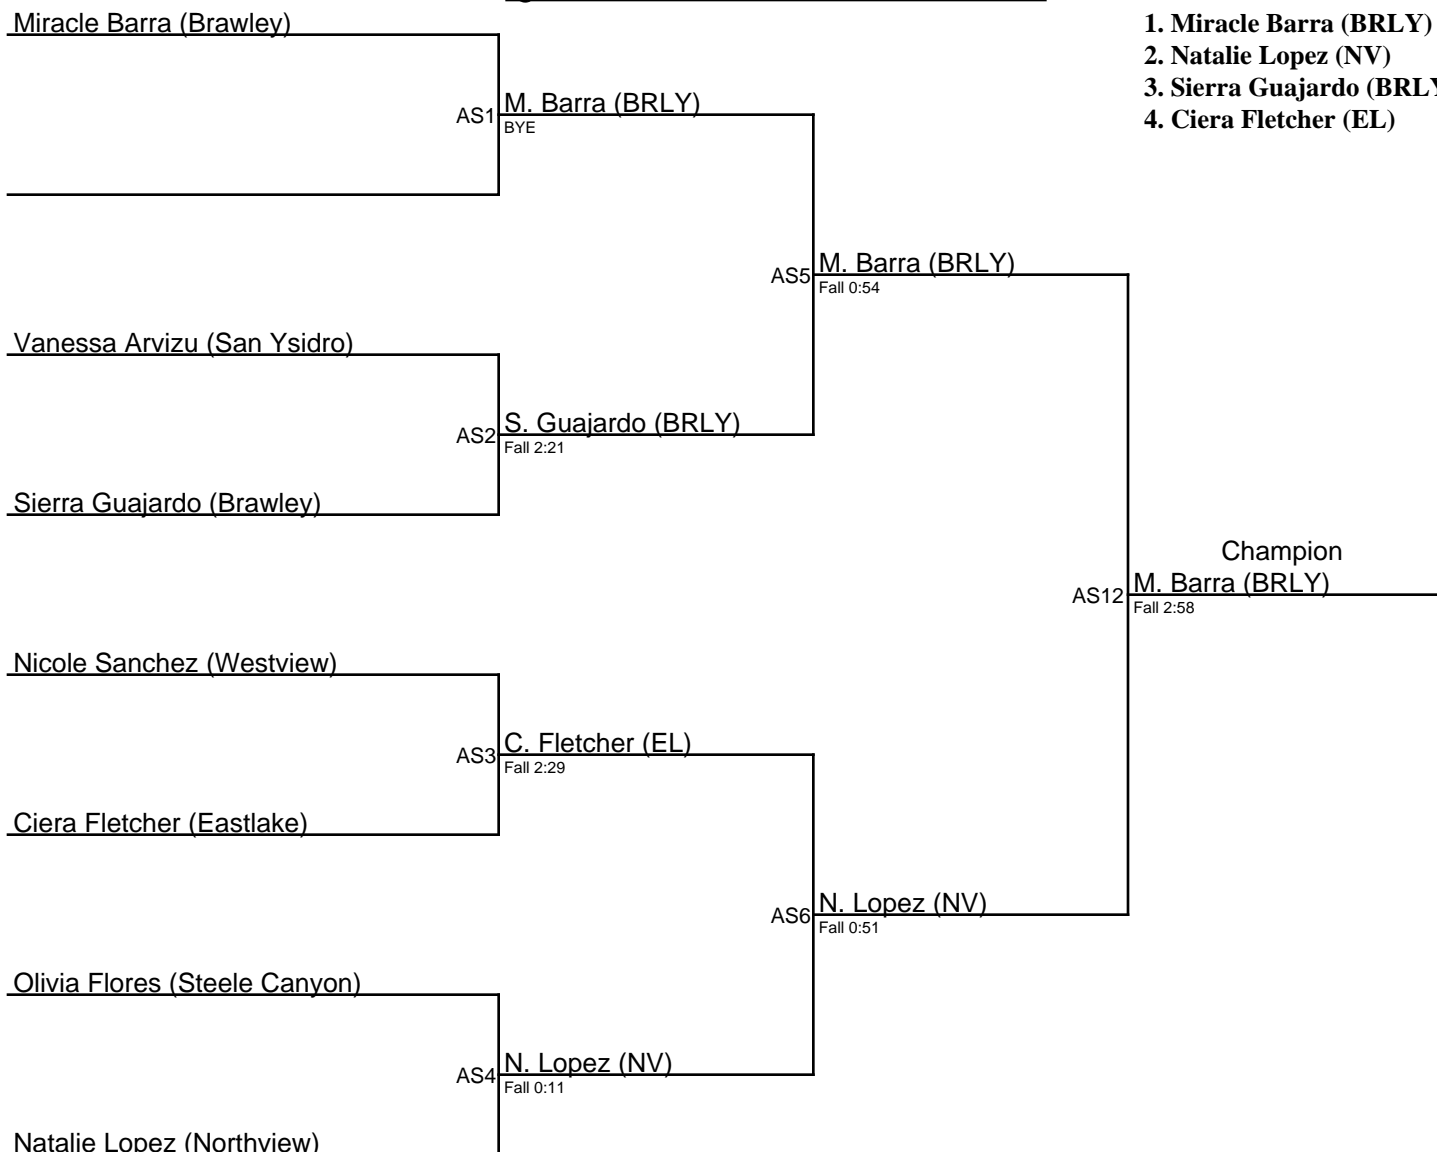

## Queen of the Lake 2020 / 191

1. Miracle Barra (BRLY)
2. Natalie Lopez (NV)
3. Sierra Guajardo (BRLY)
4. Ciera Fletcher (EL)