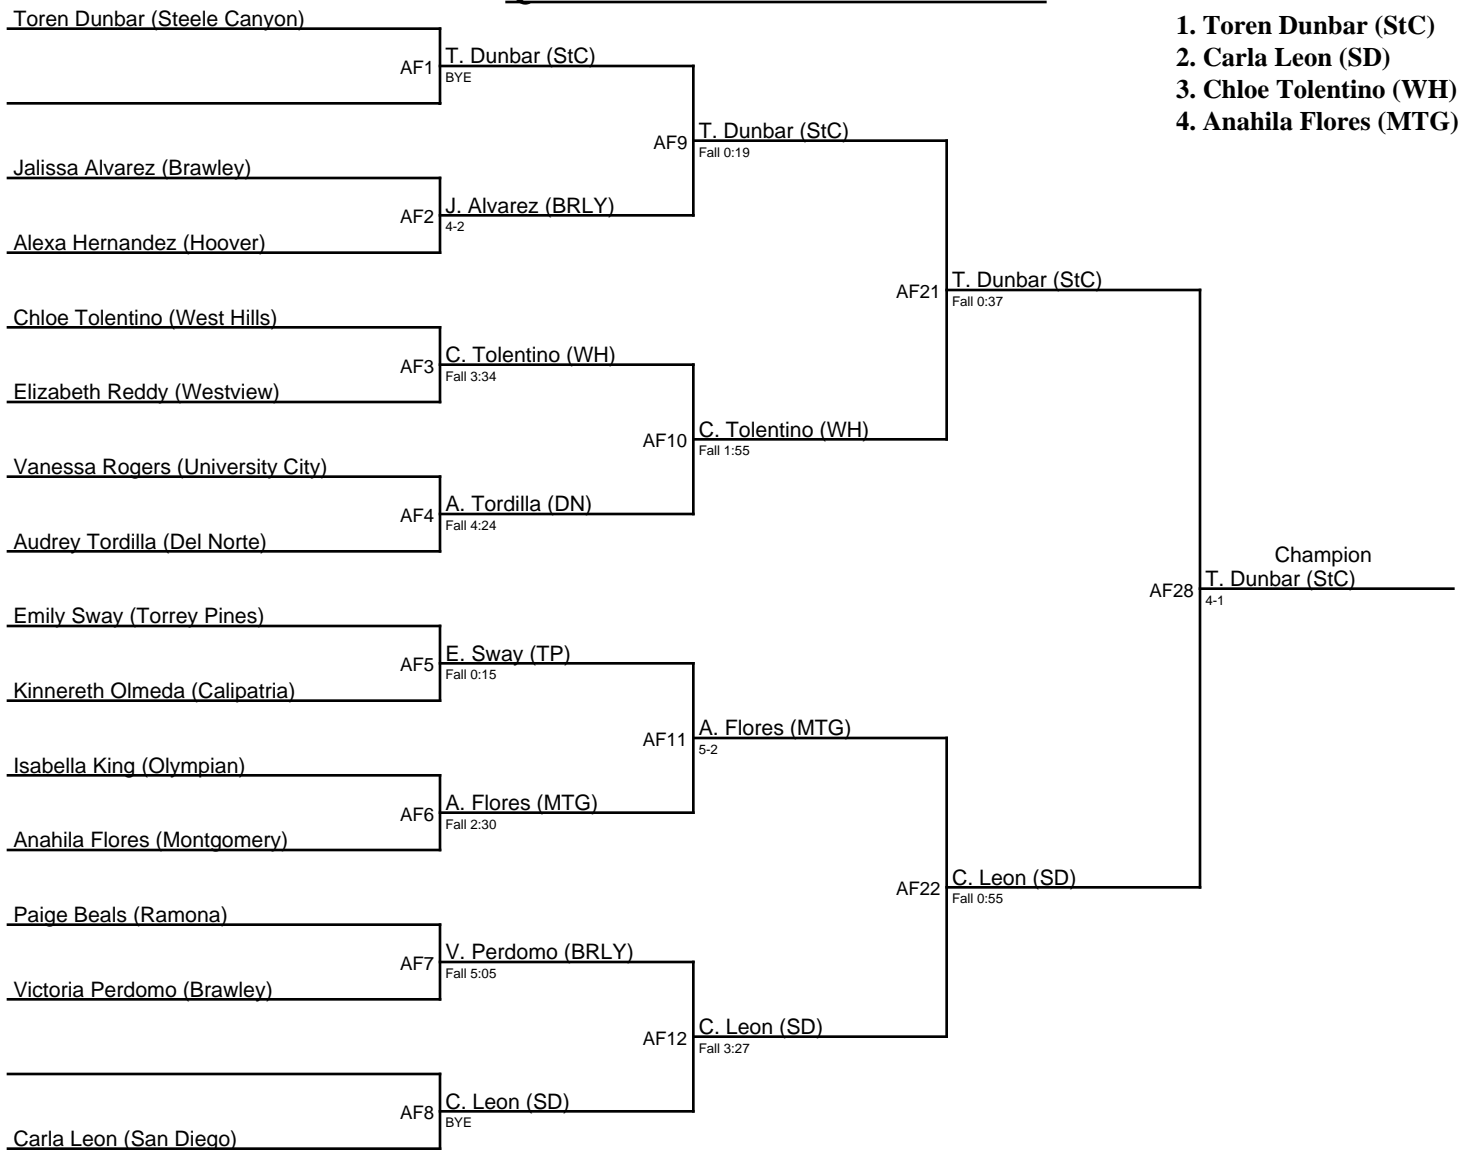

Queen of the Lake 2020 / 118