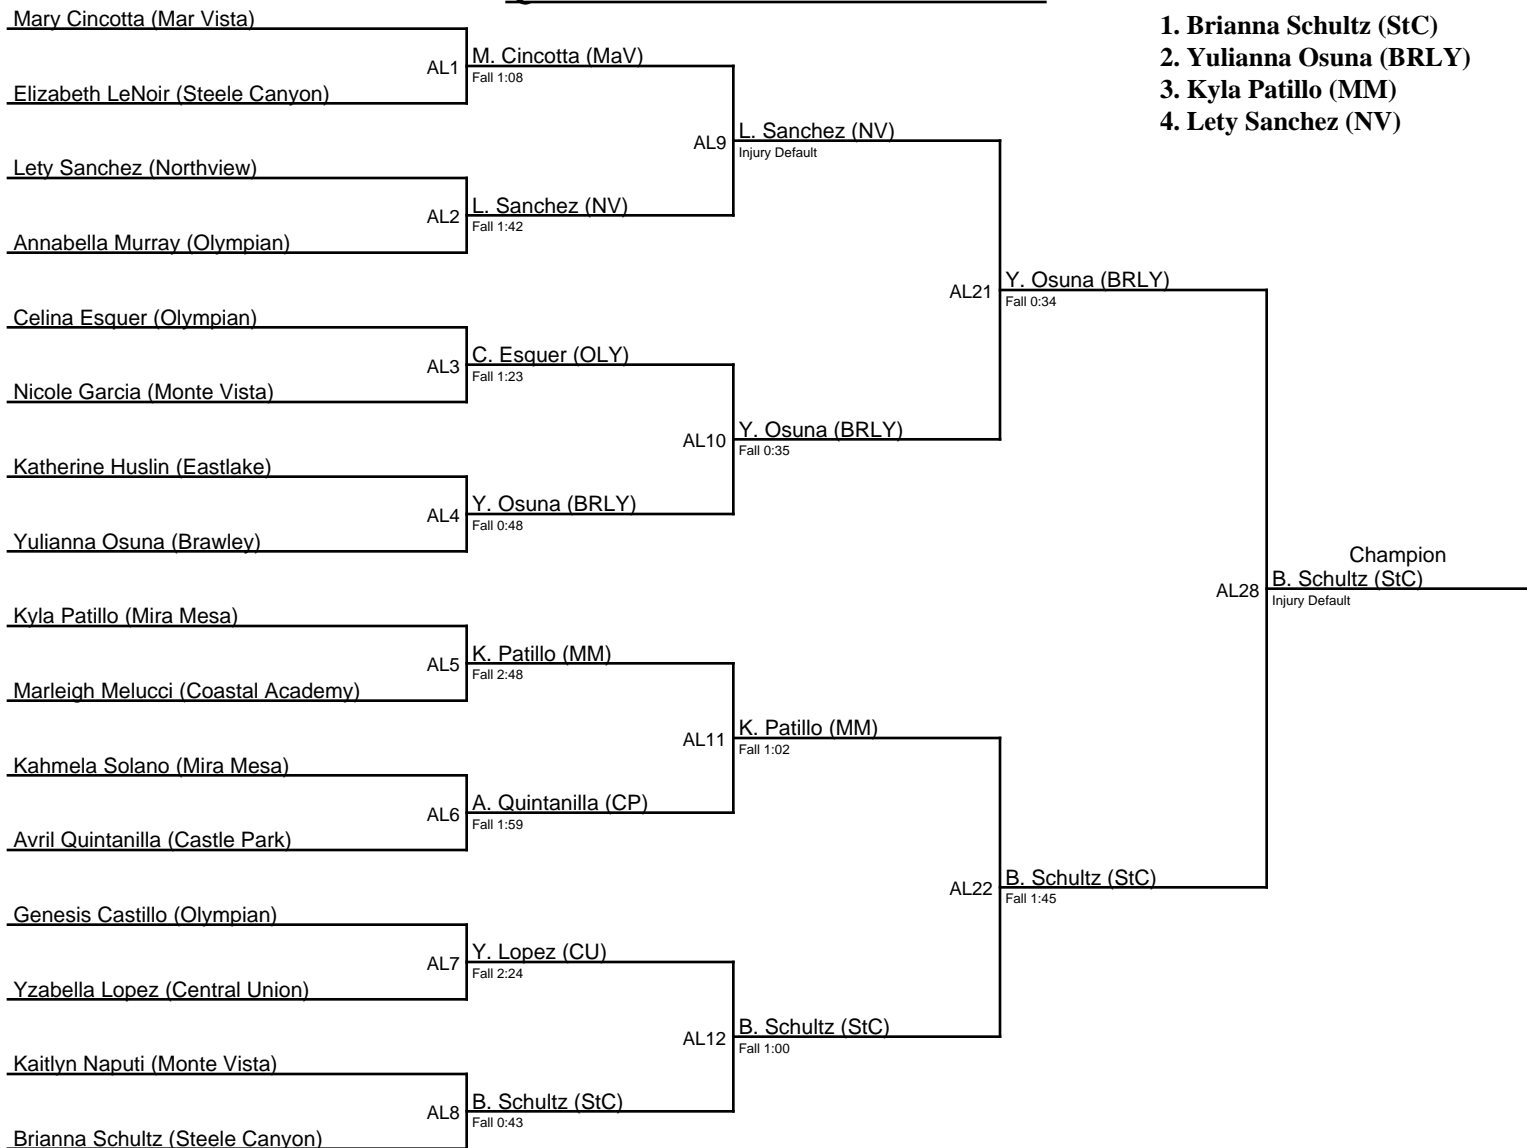

Queen of the Lake 2020 / 133

1. Brianna Schultz (StC)
2. Yulianna Osuna (BRLY)
3. Kyla Patillo (MM)
4. Lety Sanchez (NV)