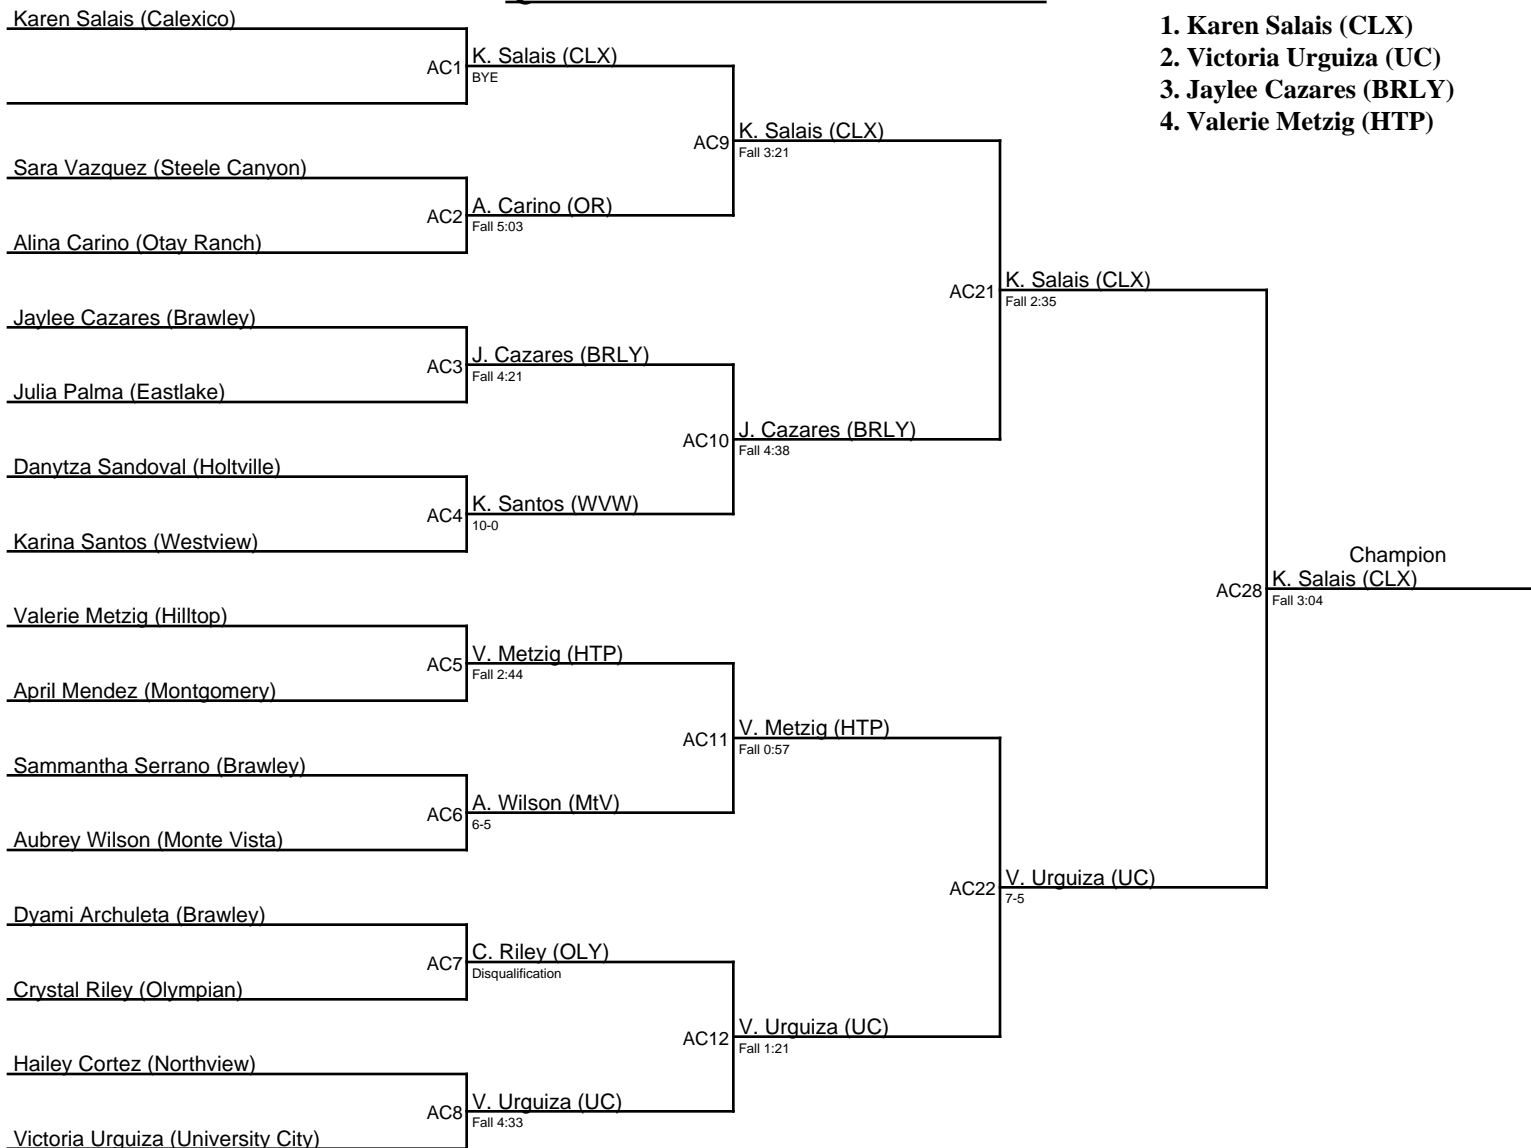

## Queen of the Lake 2020 / 108

1. Karen Salais (CLX)
2. Victoria Urquiza (UC)
3. Jaylee Cazares (BRLY)
4. Valerie Metzиг (HTP)