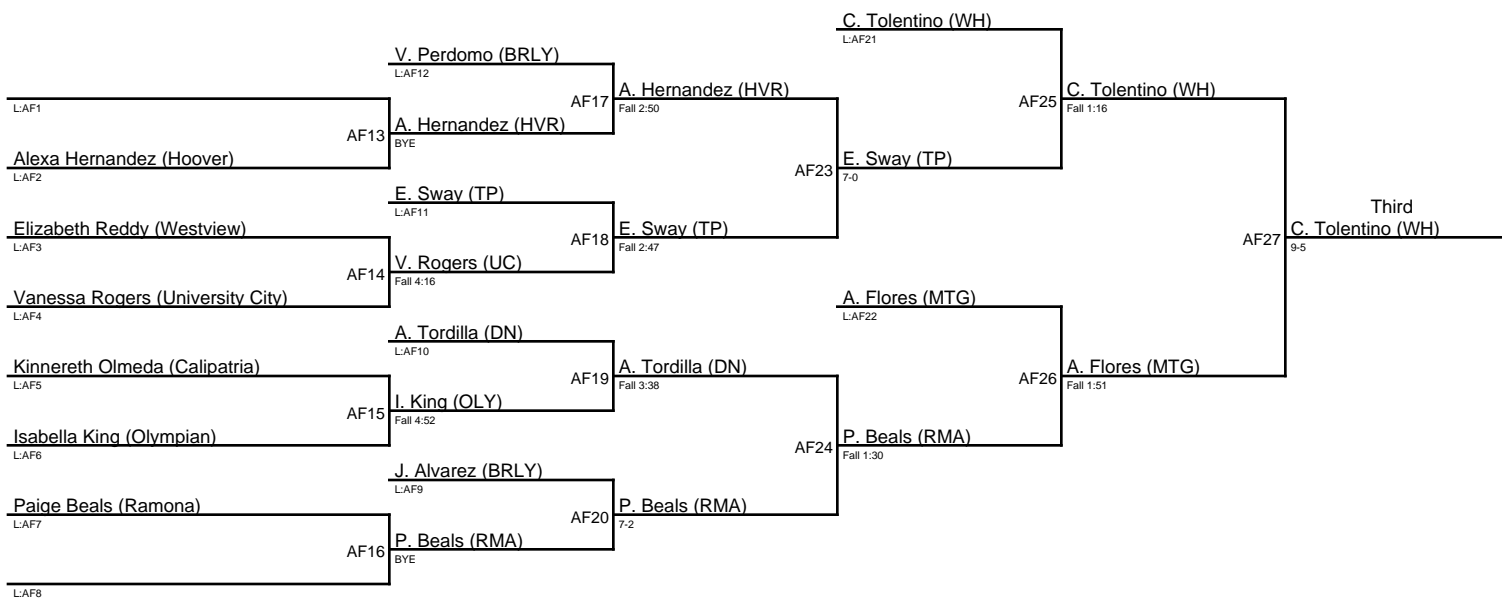

Queen of the Lake 2020 / 118