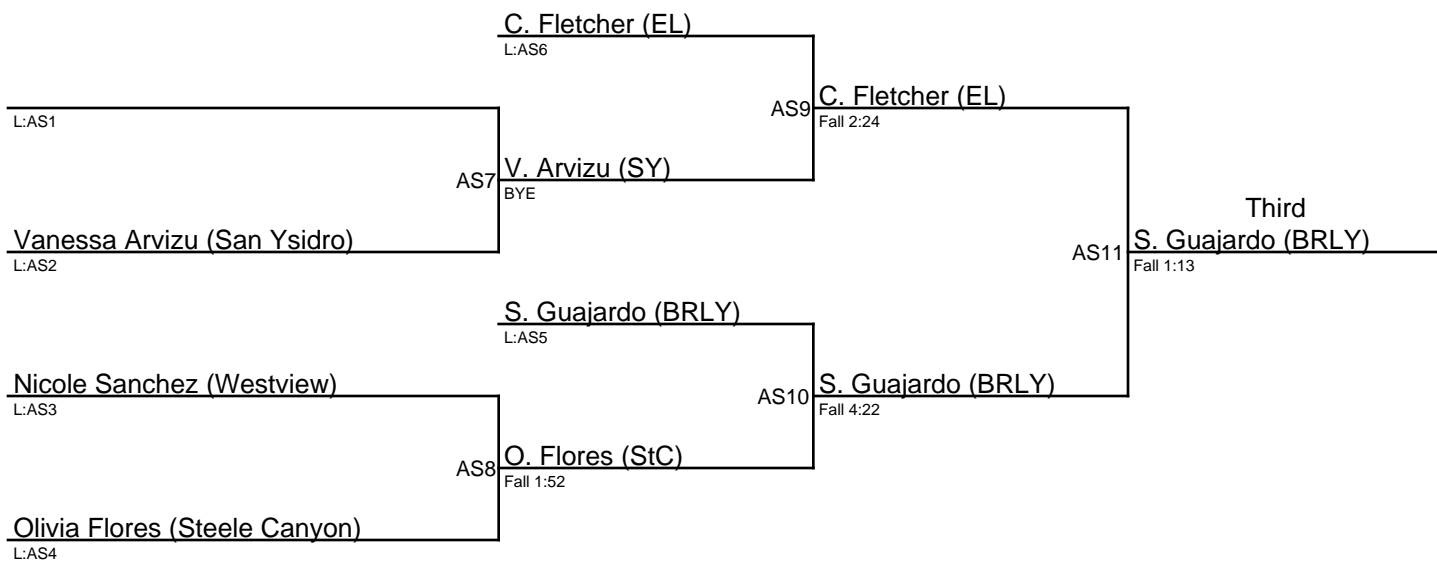

Isabella Perez (Eastlake)

Allie Garcia (Brawley)

1. Jasmin Ballesteros (MTG)
2. Allie Garcia (BRLY)
3. Alina Durdiev (SD)
4. Alexa Sustaita (CLX)

Champion

Third

## Queen of the Lake 2020 / 173

1. Diane Baker (WH)
2. Brianna Toji (BRLY)
3. Emma Bauer (WVW)
4. Christina Briney (StC)

## Queen of the Lake 2020 / 191

1. Miracle Barra (BRLY)
2. Natalie Lopez (NV)
3. Sierra Guajardo (BRLY)
4. Ciera Fletcher (EL)