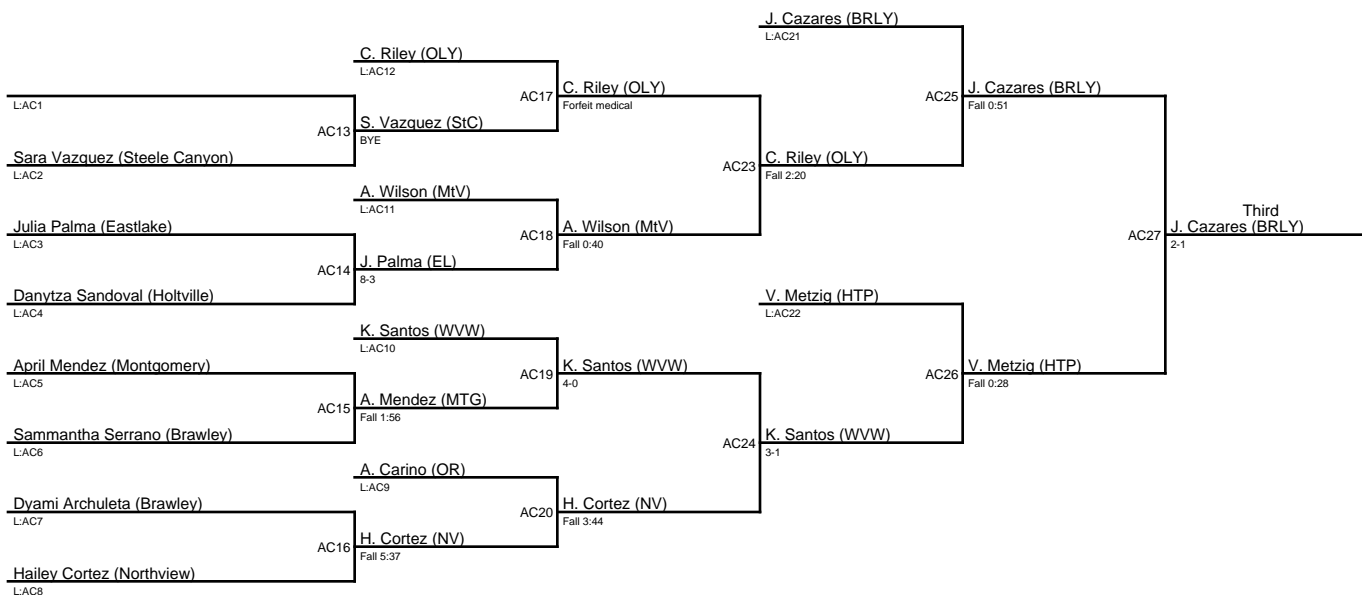

## Queen of the Lake 2020 / 108

1. Karen Salais (CLX)
2. Victoria Urquiza (UC)
3. Jaylee Cazares (BRLY)
4. Valerie Metzиг (HTP)