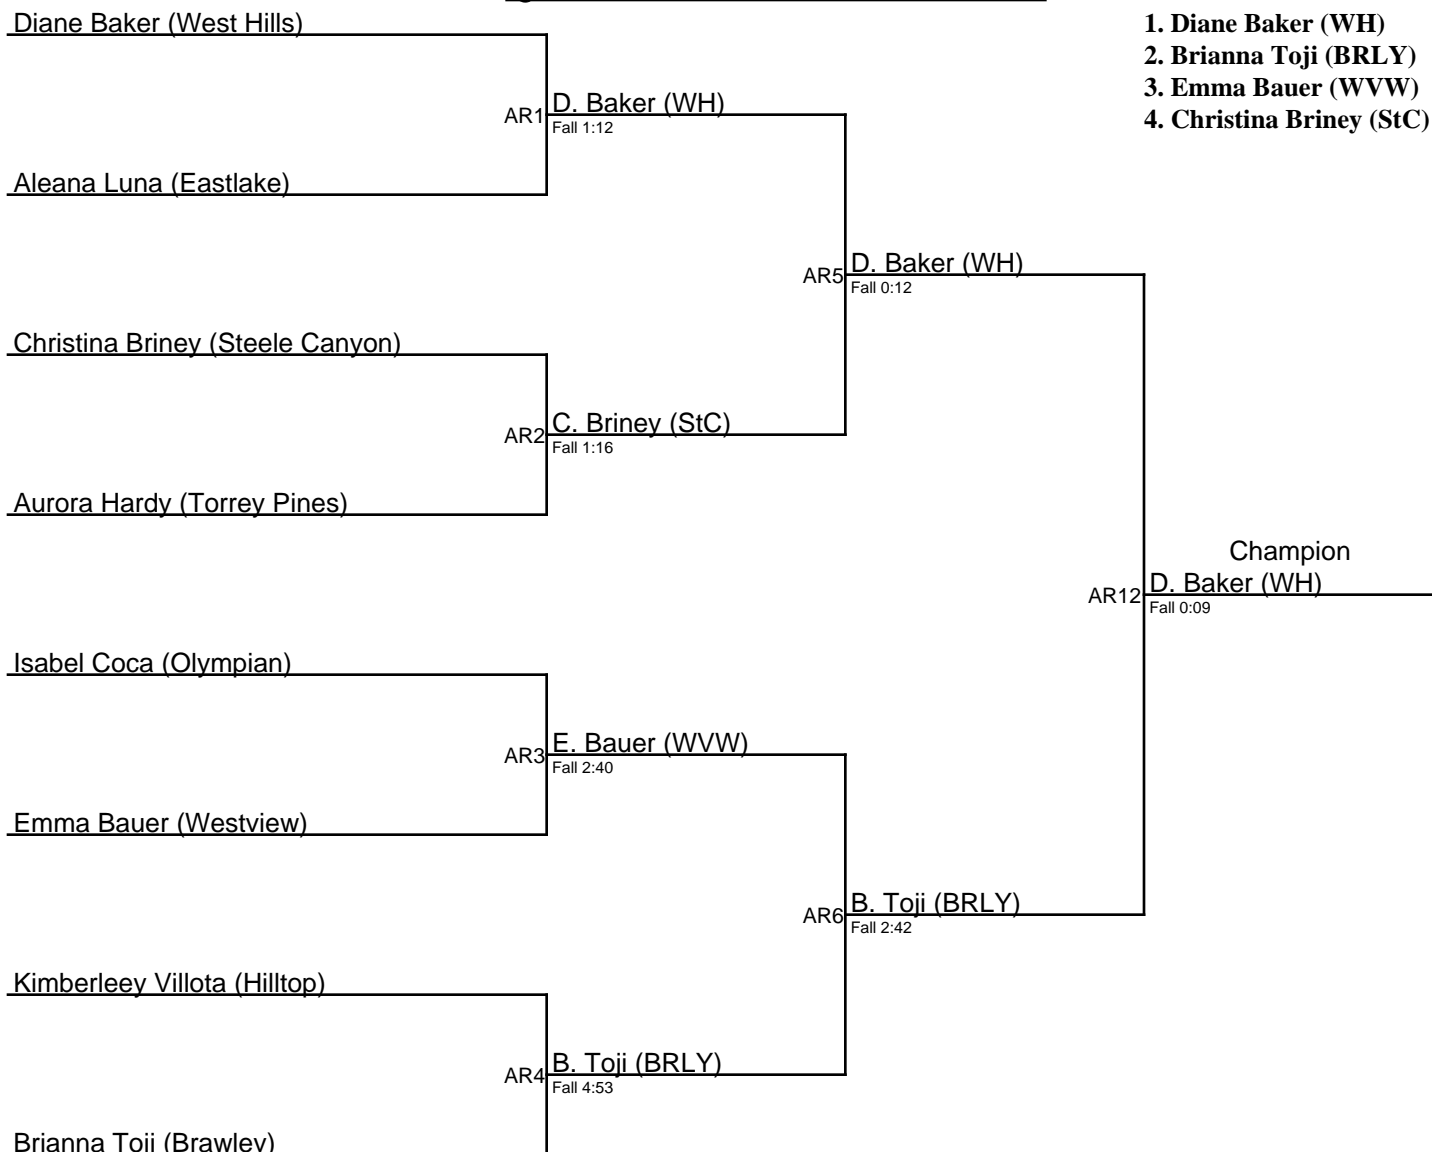

## Queen of the Lake 2020 / 191

1. Miracle Barra (BRLY)
2. Natalie Lopez (NV)
3. Sierra Guajardo (BRLY)
4. Ciera Fletcher (EL)