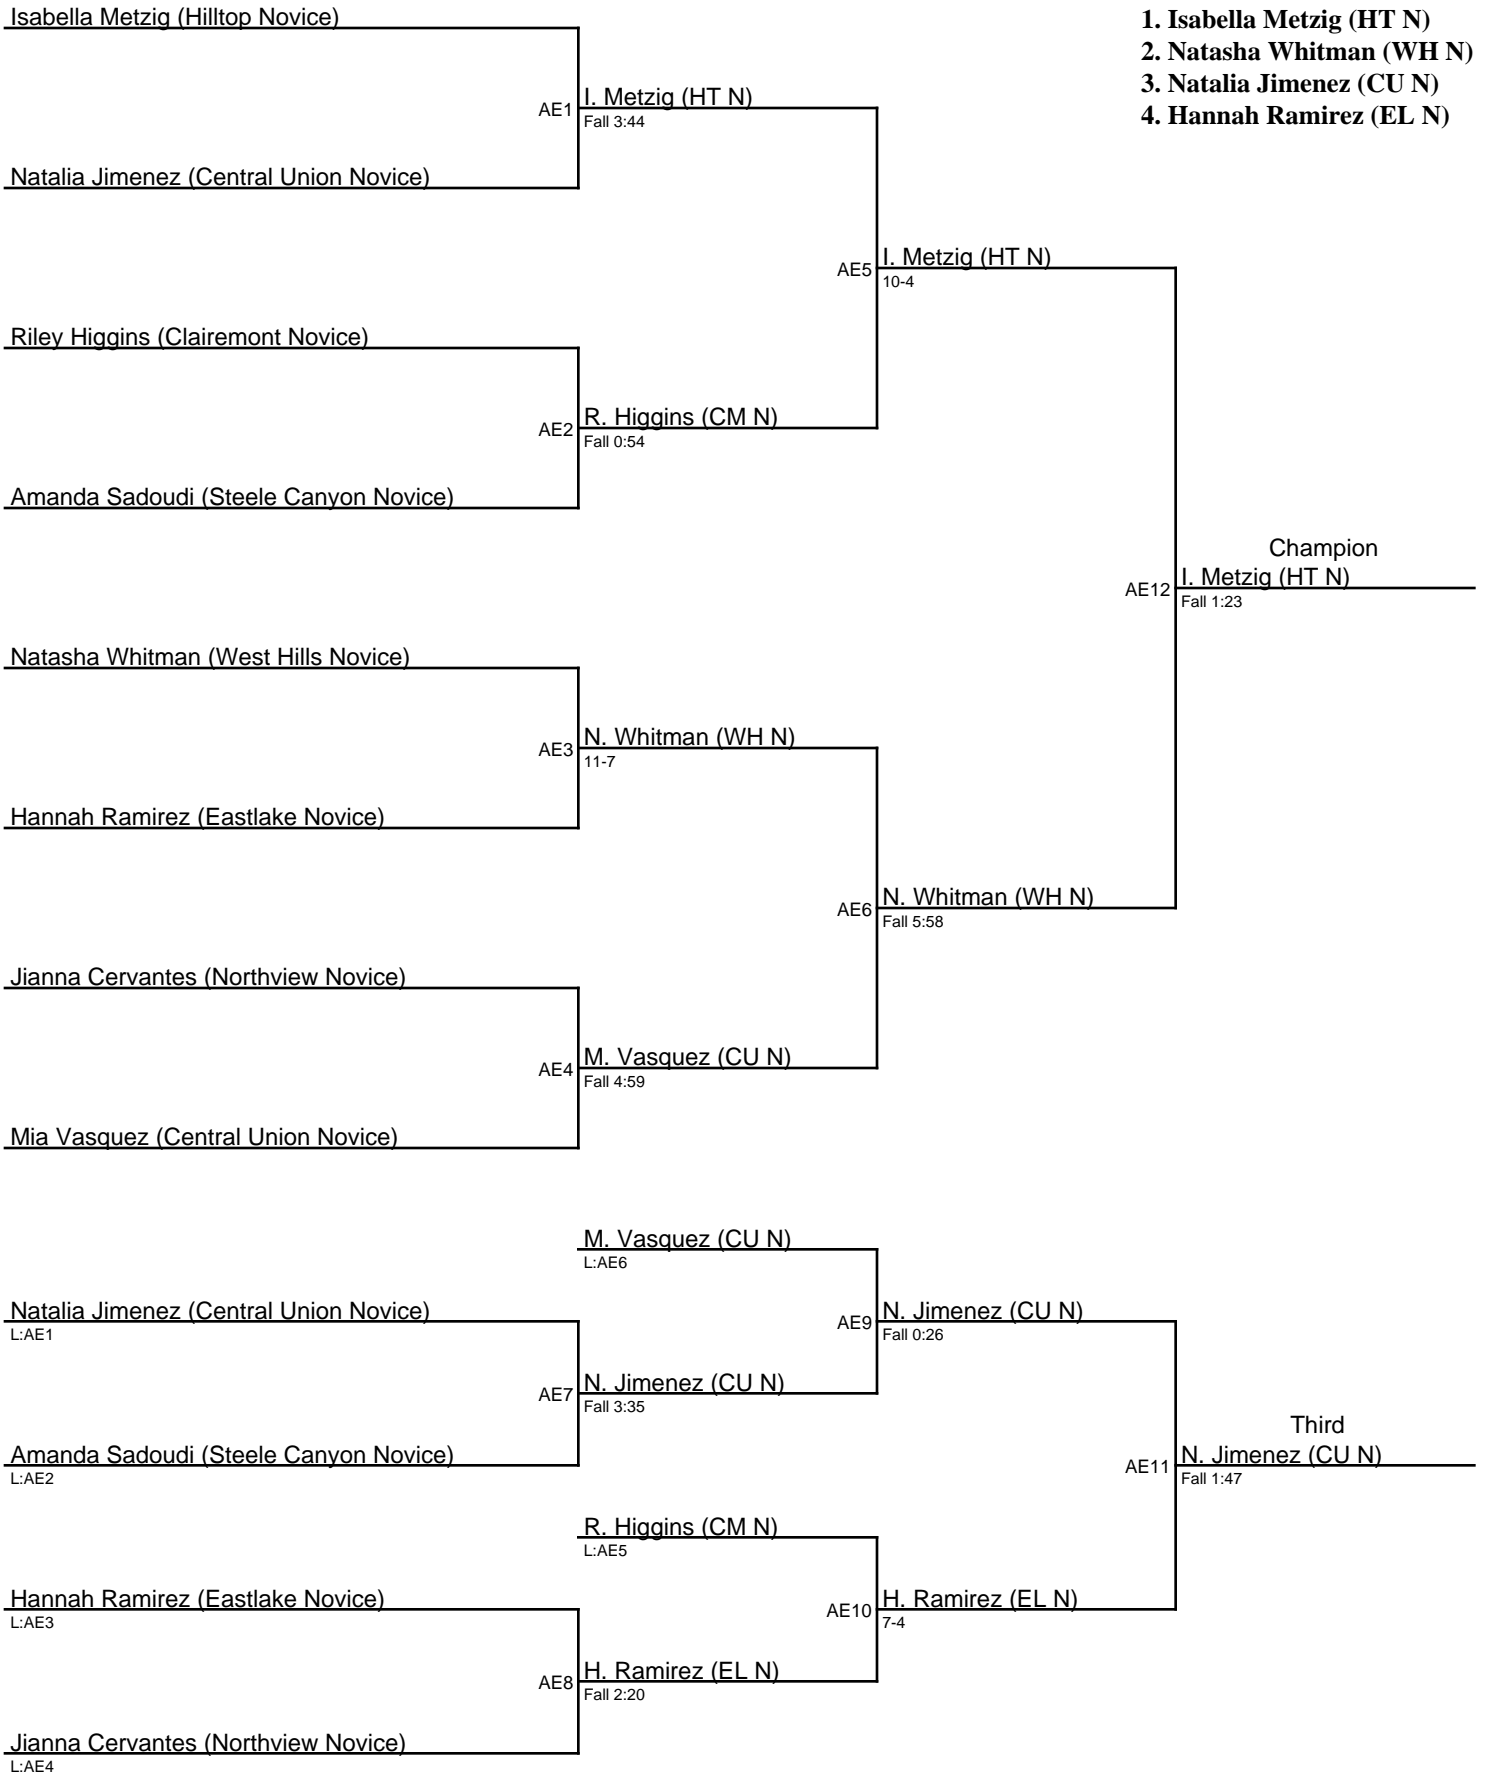

# Queen of the Lake 2020 / 113

1. Lailani Lazaro (NV)
2. Yesenia DeGuire (OLY)
3. Haylee Garcia (BRLY)
4. Arianna Gonzalez (BRLY)

**Queen of the Lake 2020 / 113N**

- 1. Isabella Metzig (HT N)
- 2. Natasha Whitman (WH N)
- 3. Natalia Jimenez (CU N)
- 4. Hannah Ramirez (EL N)