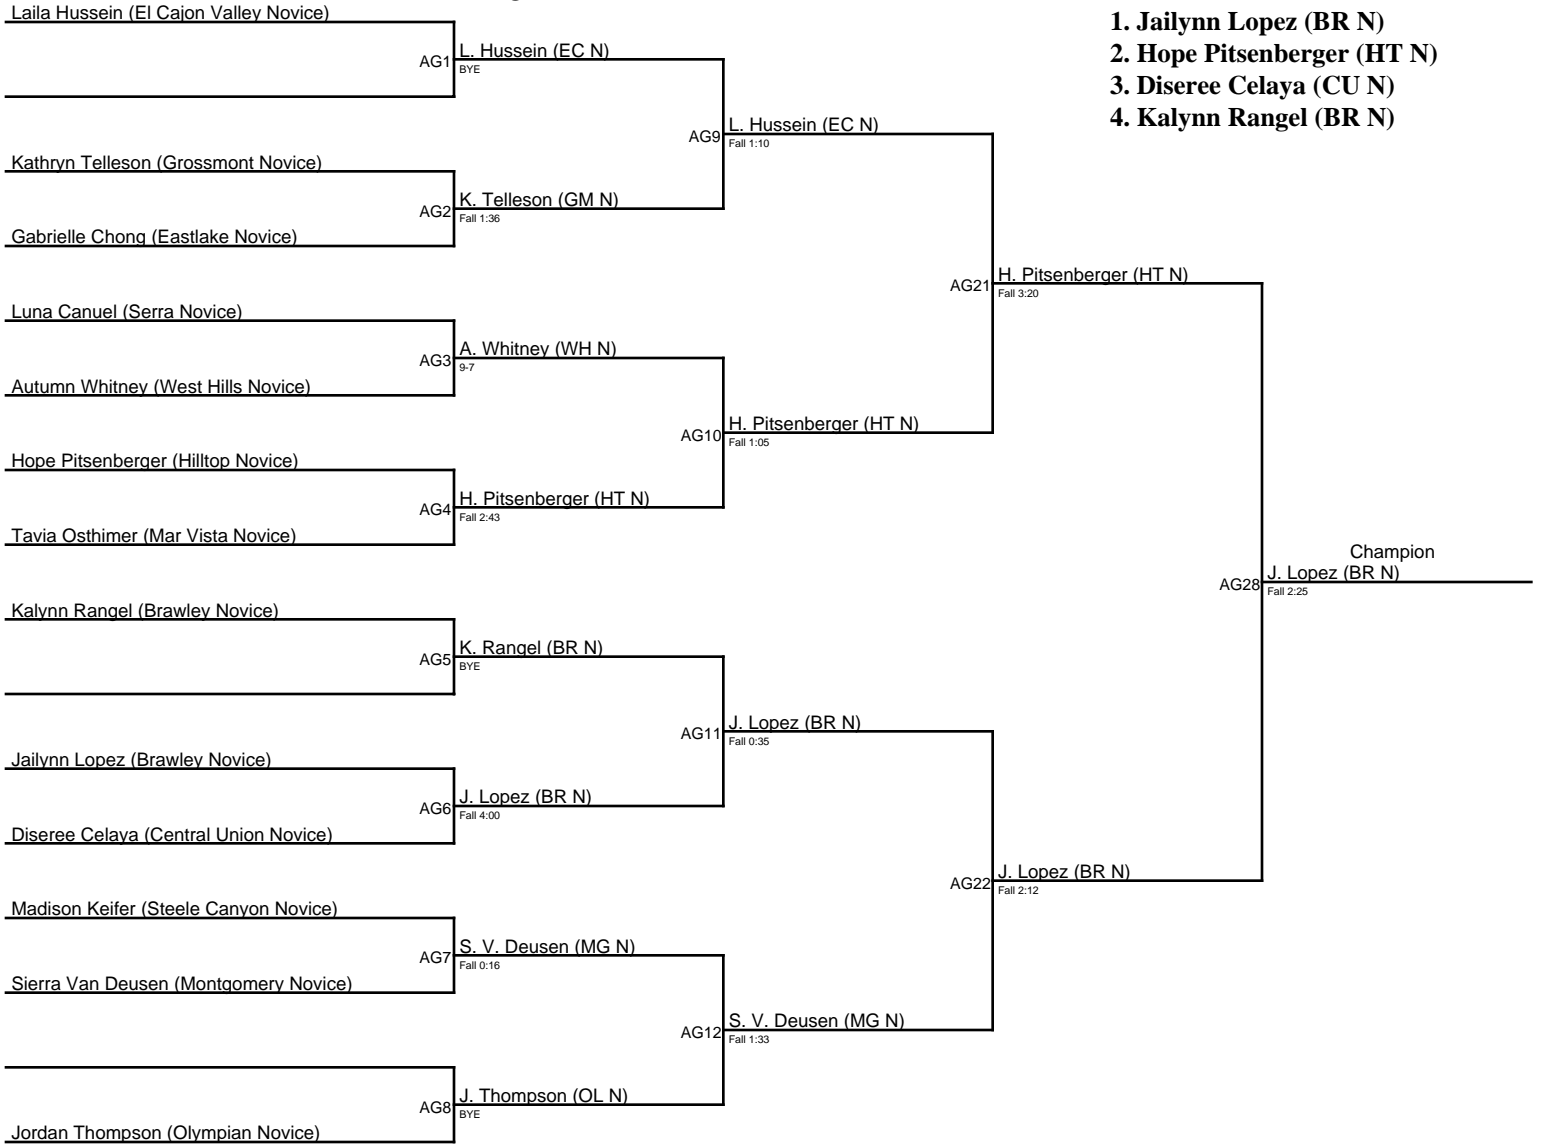

Queen of the Lake 2020 / 118N

1. Jailynn Lopez (BR N)
2. Hope Pitsenberger (HT N)
3. Diseree Celaya (CU N)
4. Kalynn Rangel (BR N)