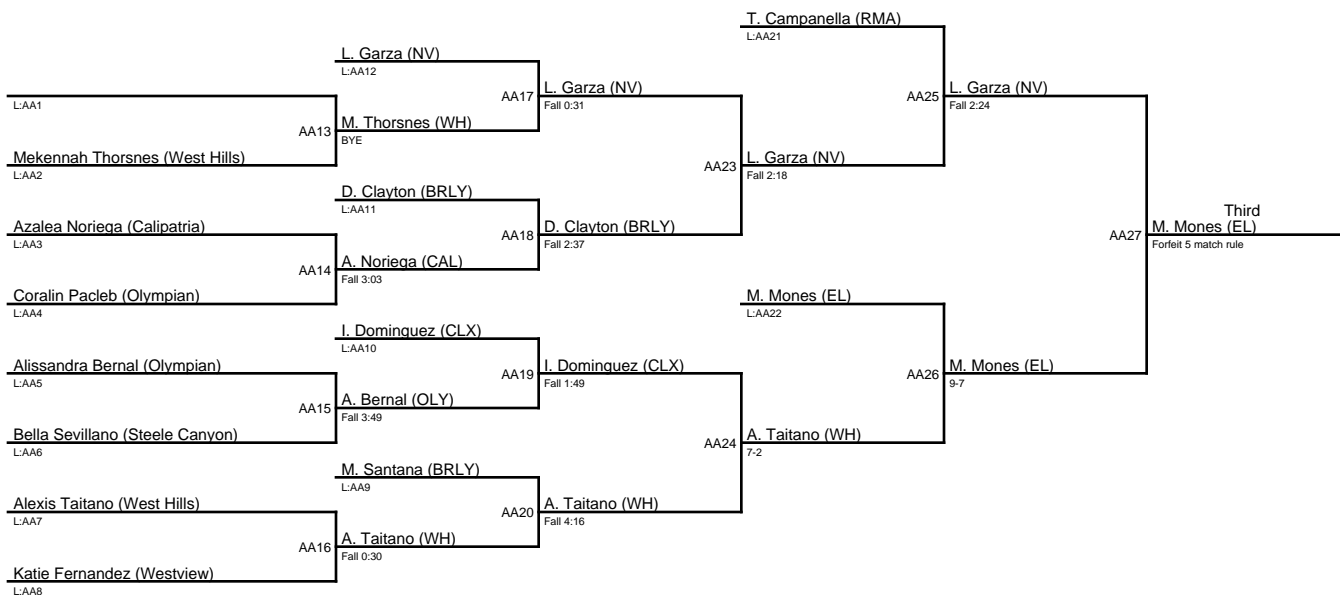

# Queen of the Lake 2020 / 103

1. Kailey Smith (GH)
2. Sandra Arguelles (CU)
3. Madelyn Mones (EL)
4. Lexi Garza (NV)

**Queen of the Lake 2020 / 103N**

Isabella Vasquez (Central Union Novice)

AB1

I. Vasquez (CU N)