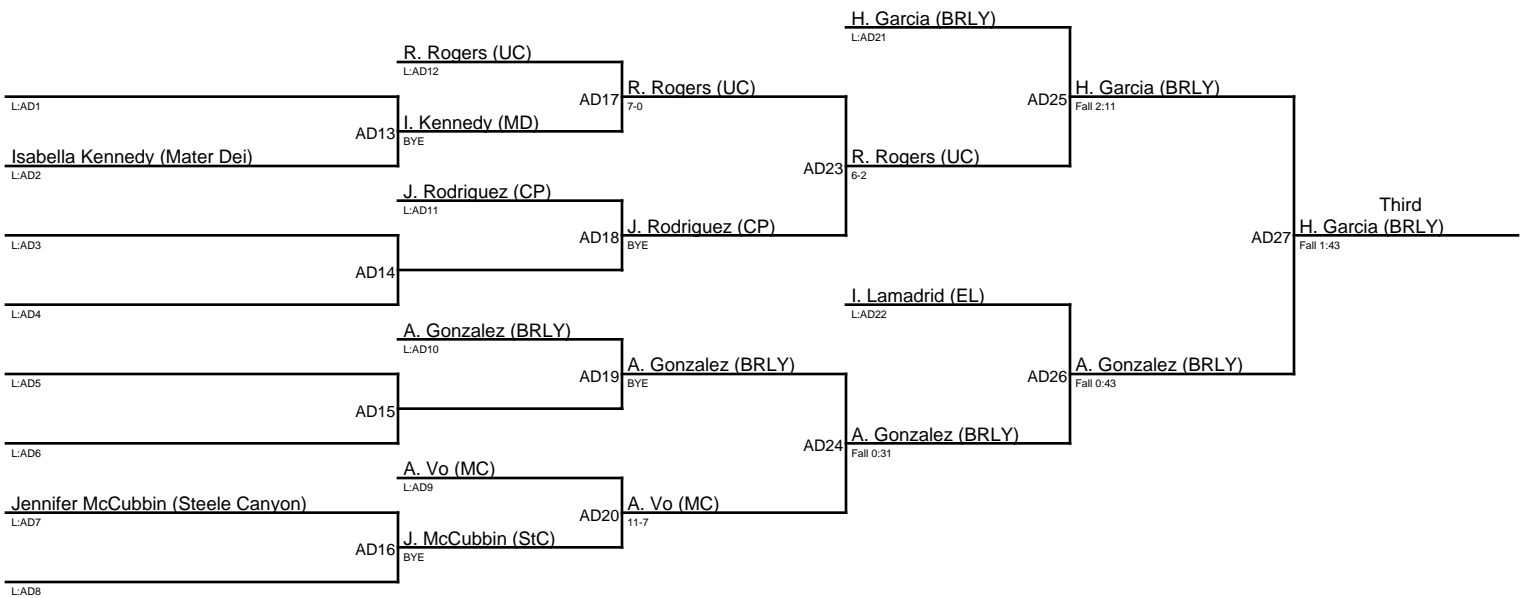

Queen of the Lake 2020 / 113

1. Lailani Lazaro (NV)
2. Yesenia DeGuire (OLY)
3. Haylee Garcia (BRLY)
4. Arianna Gonzalez (BRLY)