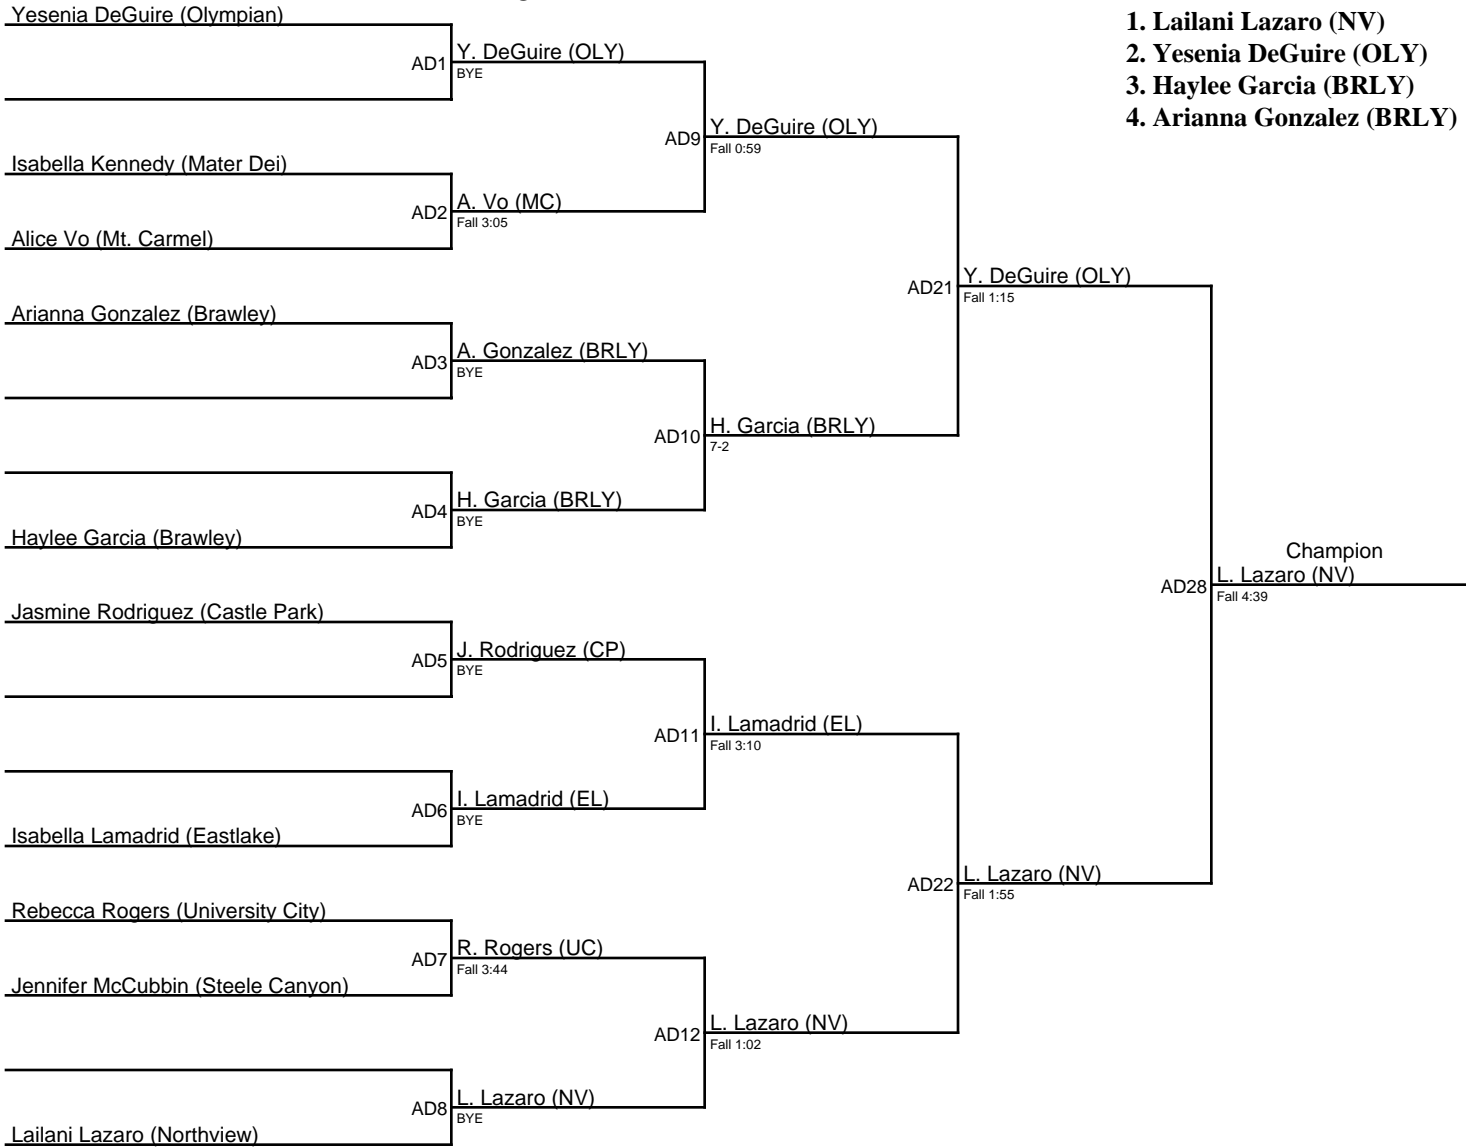

Queen of the Lake 2020 / 113

1. Lailani Lazaro (NV)
2. Yesenia DeGuire (OLY)
3. Haylee Garcia (BRLY)
4. Arianna Gonzalez (BRLY)