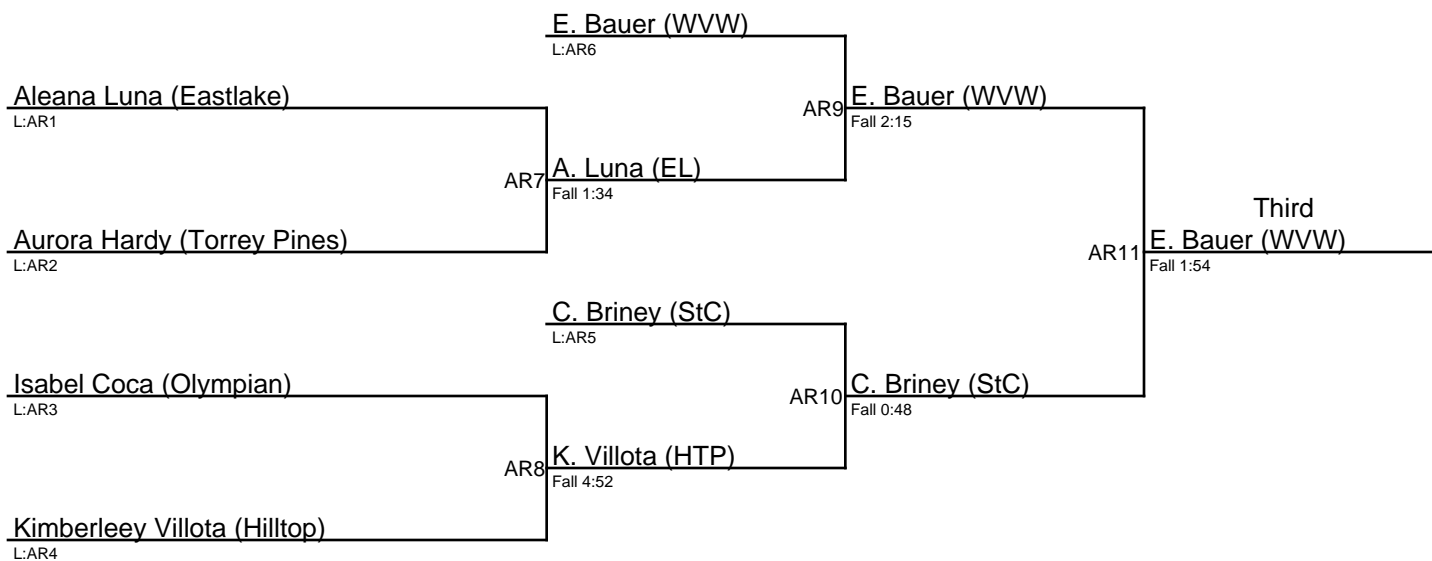

## Queen of the Lake 2020 / 191

1. Miracle Barra (BRLY)
2. Natalie Lopez (NV)
3. Sierra Guajardo (BRLY)
4. Ciera Fletcher (EL)