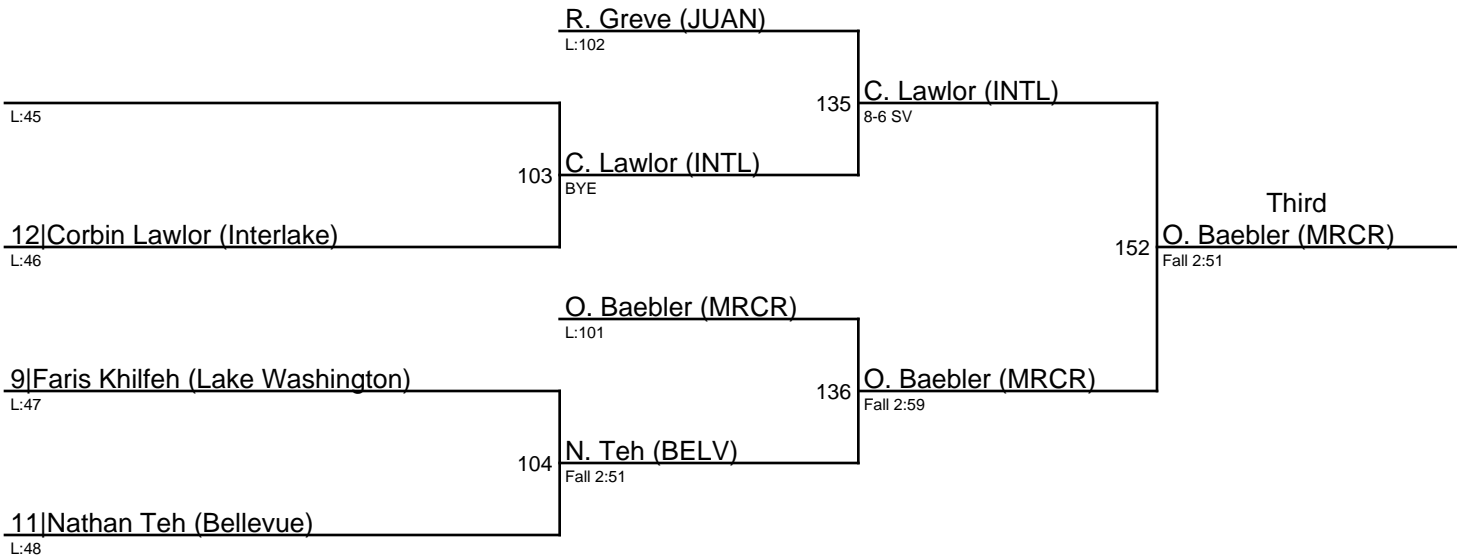

- 1. Donnie Howard (MRCR)
- 2. Alex Folta (REDM)
- 3. Owen Baebler (MRCR)
- 4. Corbin Lawlor (INTL)

2018 KingCo 3A Sub Regional / 220

- 1. Isaiah Eubanks (JUAN)
- 2. Alexis Anaya (INTL)
- 3. Davyon Teague (LWAS)
- 4. Lucas Barretto (REDM)