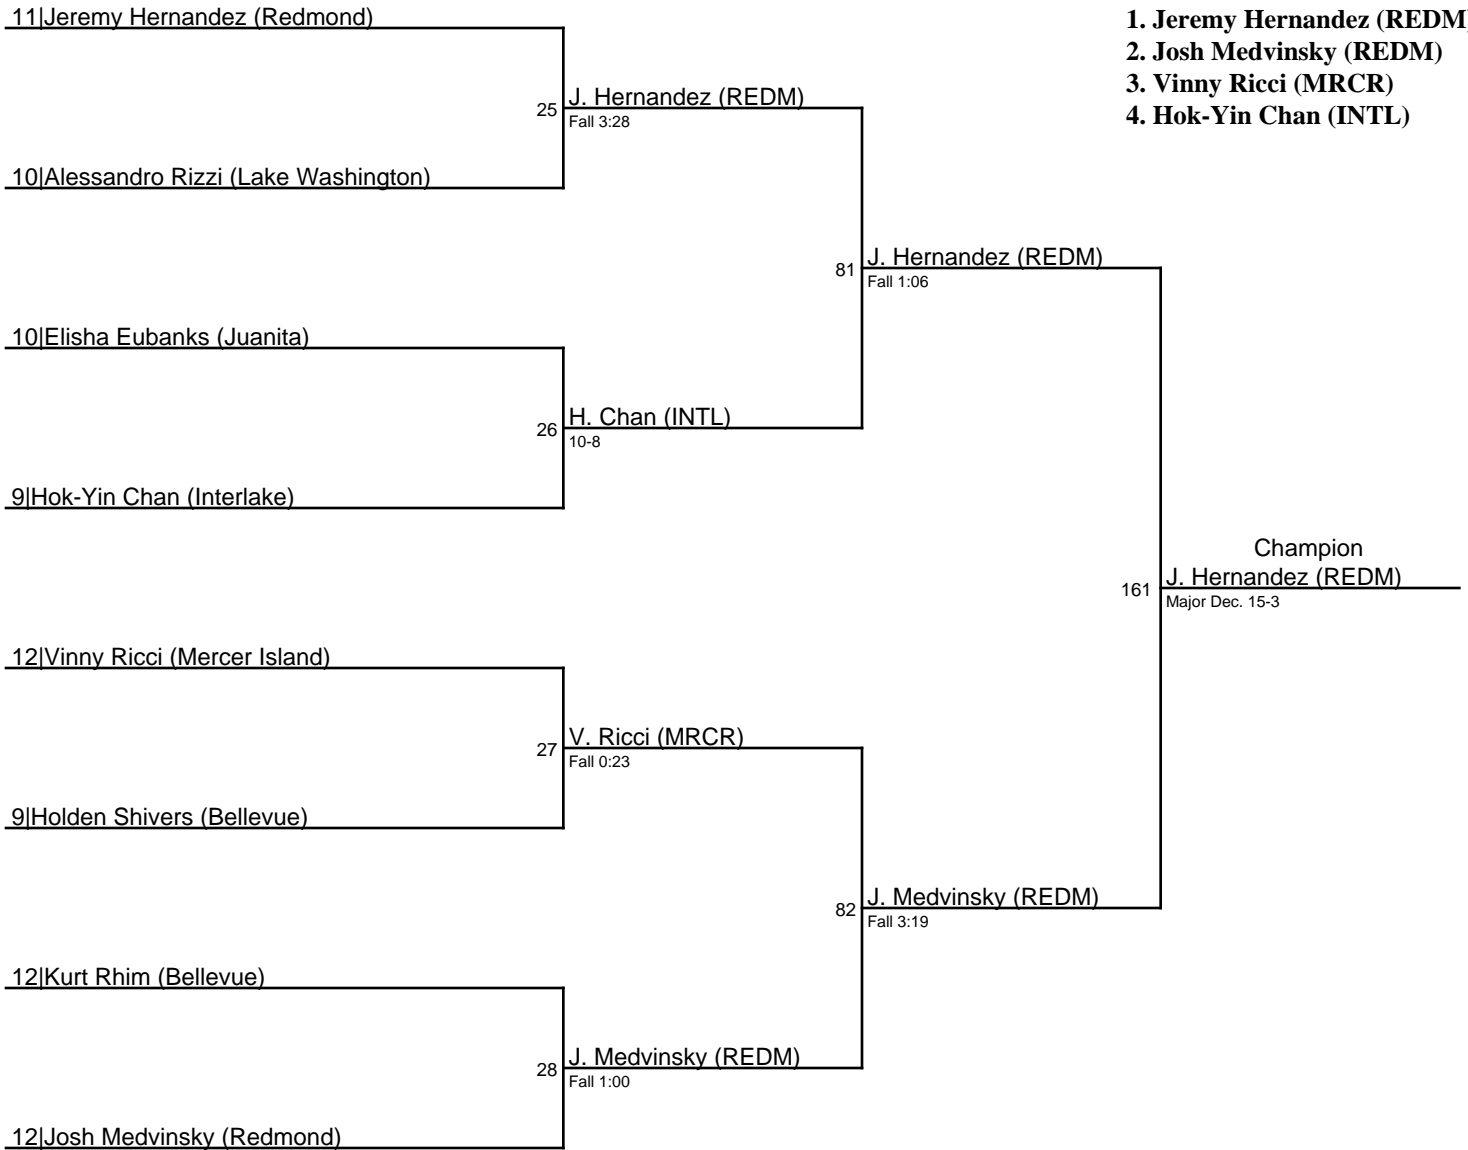

2018 KingCo 3A Sub Regional / 145

- **1. Jeremy Hernandez (REDM)**
- **2. Josh Medvinsky (REDM)**
- **3. Vinny Ricci (MRCR)**
- **4. Hok-Yin Chan (INTL)**