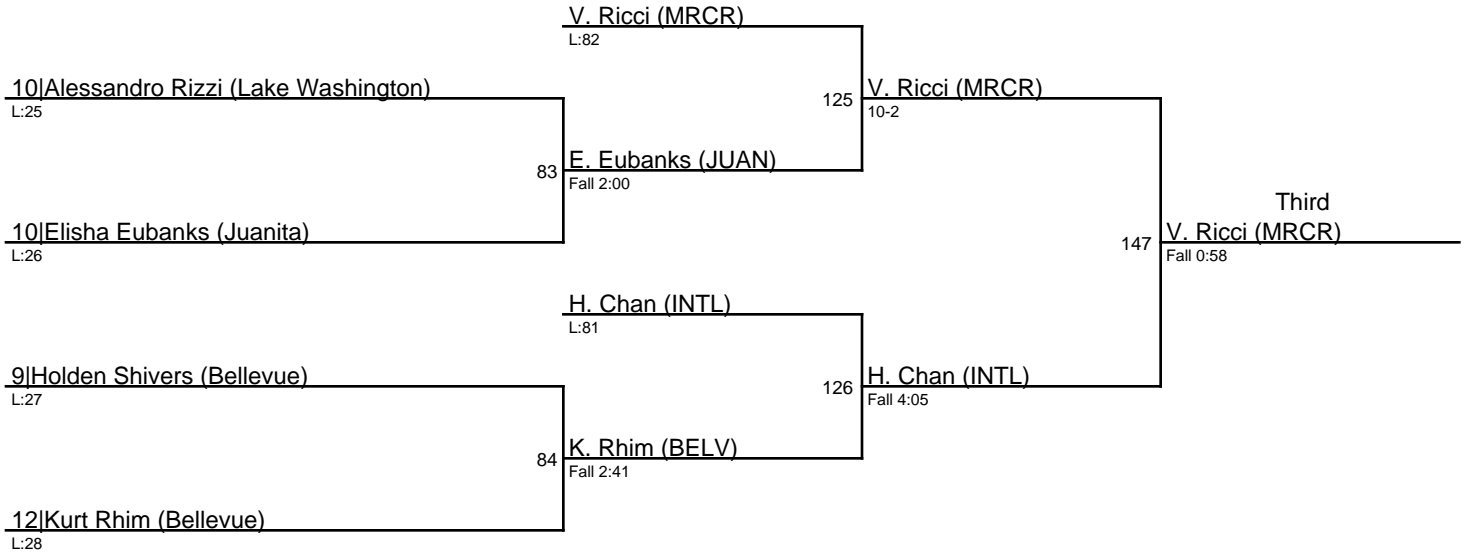

2018 KingCo 3A Sub Regional / 145

- **1. Jeremy Hernandez (REDM)**
- **2. Josh Medvinsky (REDM)**
- **3. Vinny Ricci (MRCR)**
- **4. Hok-Yin Chan (INTL)**