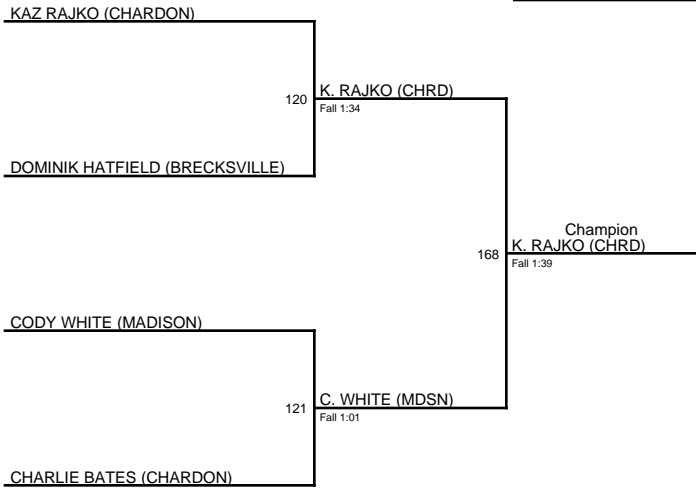

JOE NOVAK 2019 / 138-finals

1. KAZ RAJKO (CHRD)
2. CODY WHITE (MDSN)
3. DOMINIK HATFIELD (BRCK)
4. CHARLIE BATES (CHRD)

JOE NOVAK 2019 / 145

GEORGE KISELA (NORMANDY)

BRENDAN CROYLE (CHARDON)

20

G. KISELA (NRMN)