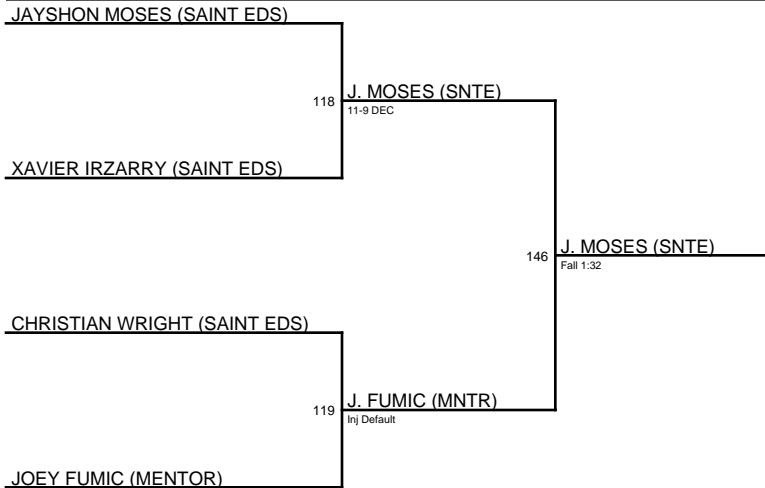

from S:48

85 J. FUMIC (MNTR)
Fall 2:25

X. IRZARRY (SNTE)

from N:49

JOE NOVAK 2019 / 126-finals

1. GABE PERZ (CHRD)
2. MARK TOMEI (NDCL)
3. NOAH HOWARTH (MDSN)
4. KRIS SOUKUP (MNTR)

JOE NOVAK 2019 / 132

ELIJAH HATCHER (BRECKSVILLE)