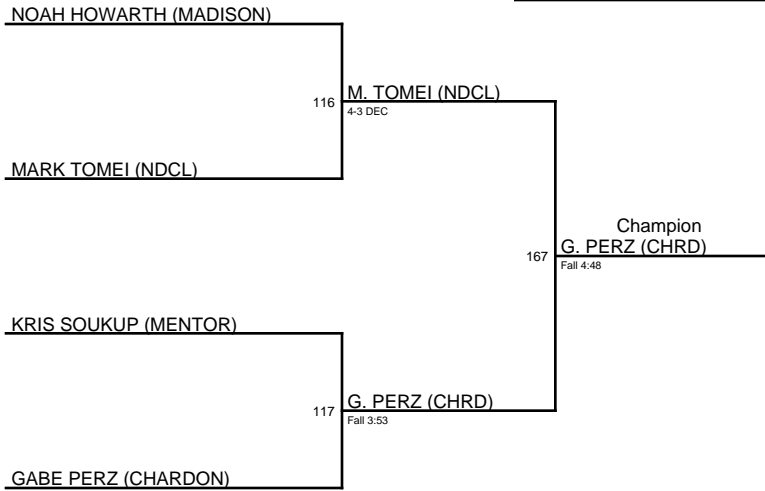

from S:48

85 J. FUMIC (MNTR)
Fall 2:25

X. IRZARRY (SNTE)

from N:49

JOE NOVAK 2019 / 126-finals

1. GABE PERZ (CHRD)
2. MARK TOMEI (NDCL)
3. NOAH HOWARTH (MDSN)
4. KRIS SOUKUP (MNTR)

JOE NOVAK 2019 / 132

ELIJAH HATCHER (BRECKSVILLE)