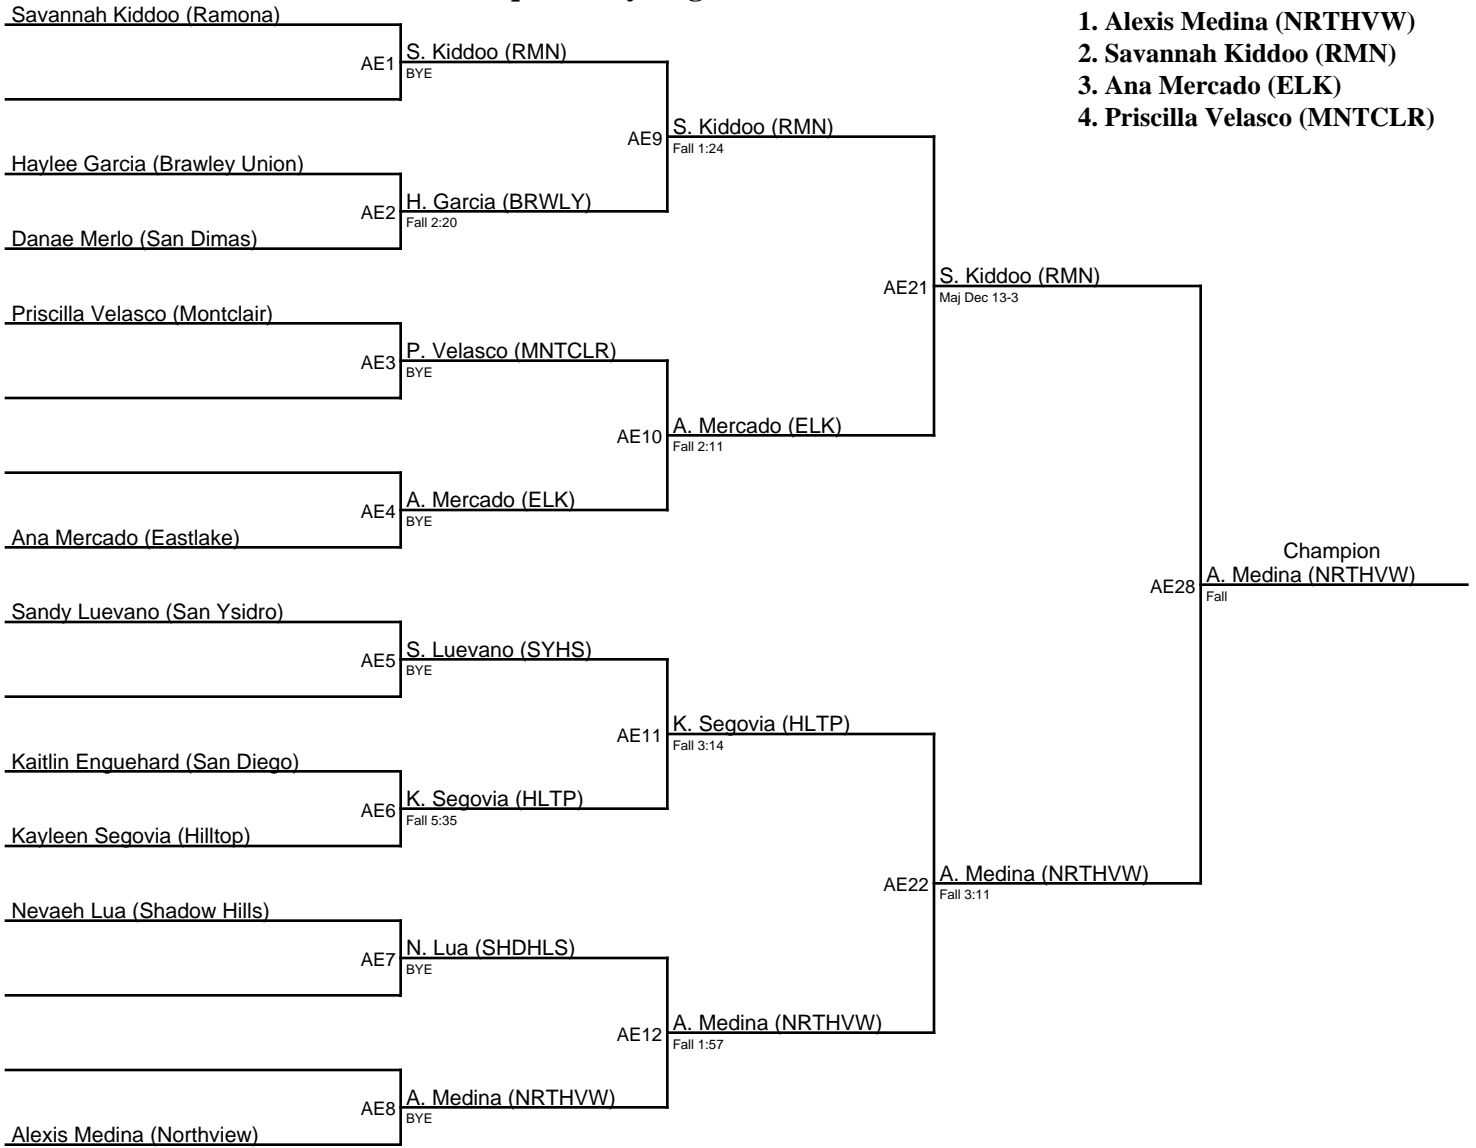

2019 San Pasqual Lady Eagles Invitational / 113