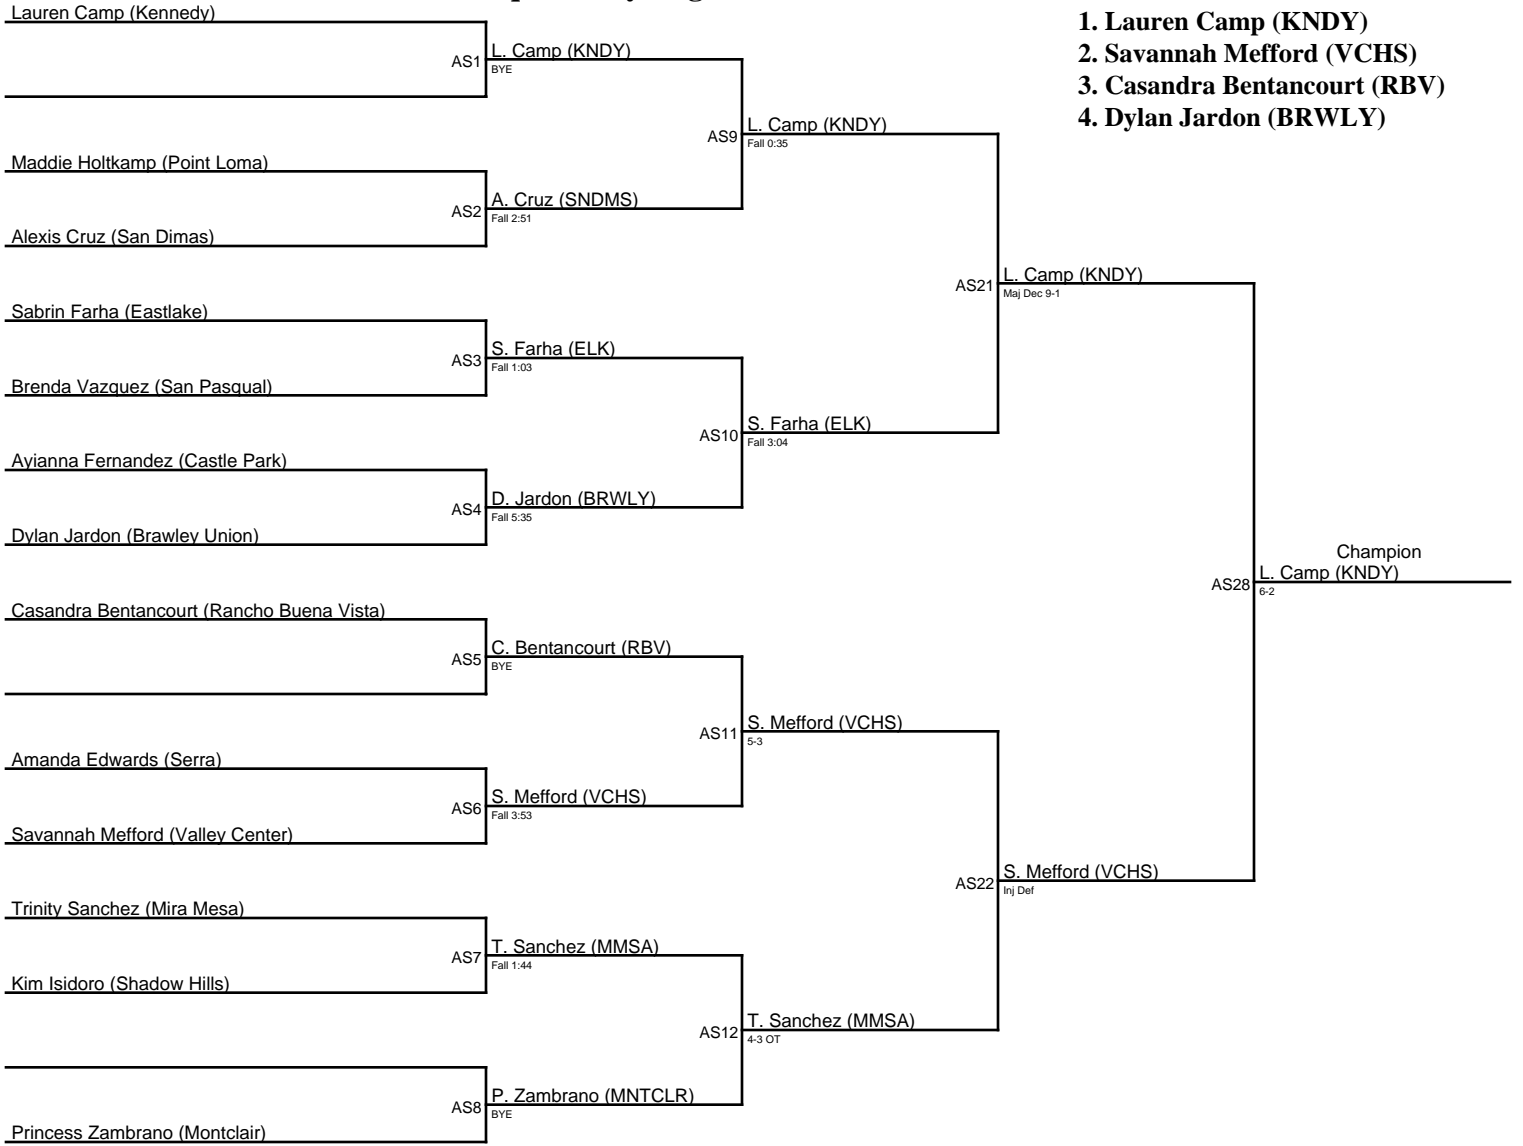

2019 San Pasqual Lady Eagles Invitational / 152

1. Lauren Camp (KNDY)
2. Savannah Mefford (VCHS)
3. Casandra Bentancourt (RBV)
4. Dylan Jardon (BRWLY)