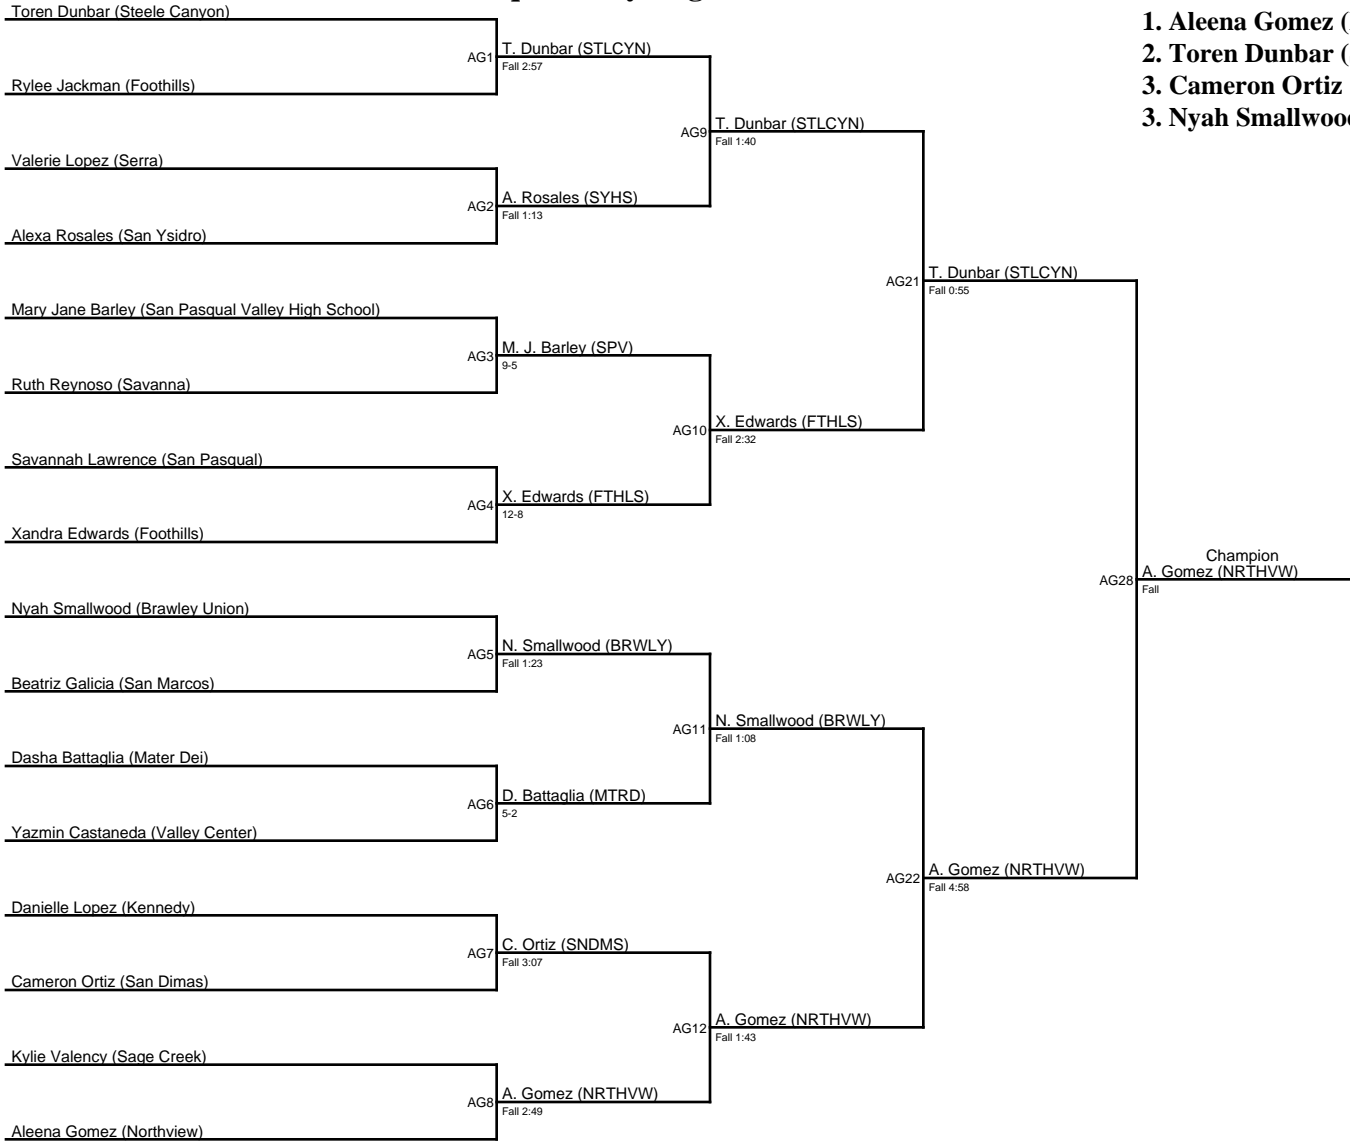

2019 San Pasqual Lady Eagles Invitational / 118

1. Aleena Gomez (NRTHVW)
2. Toren Dunbar (STLCYN)
3. Cameron Ortiz (SNDMS)
3. Nyah Smallwood (BRWLY)