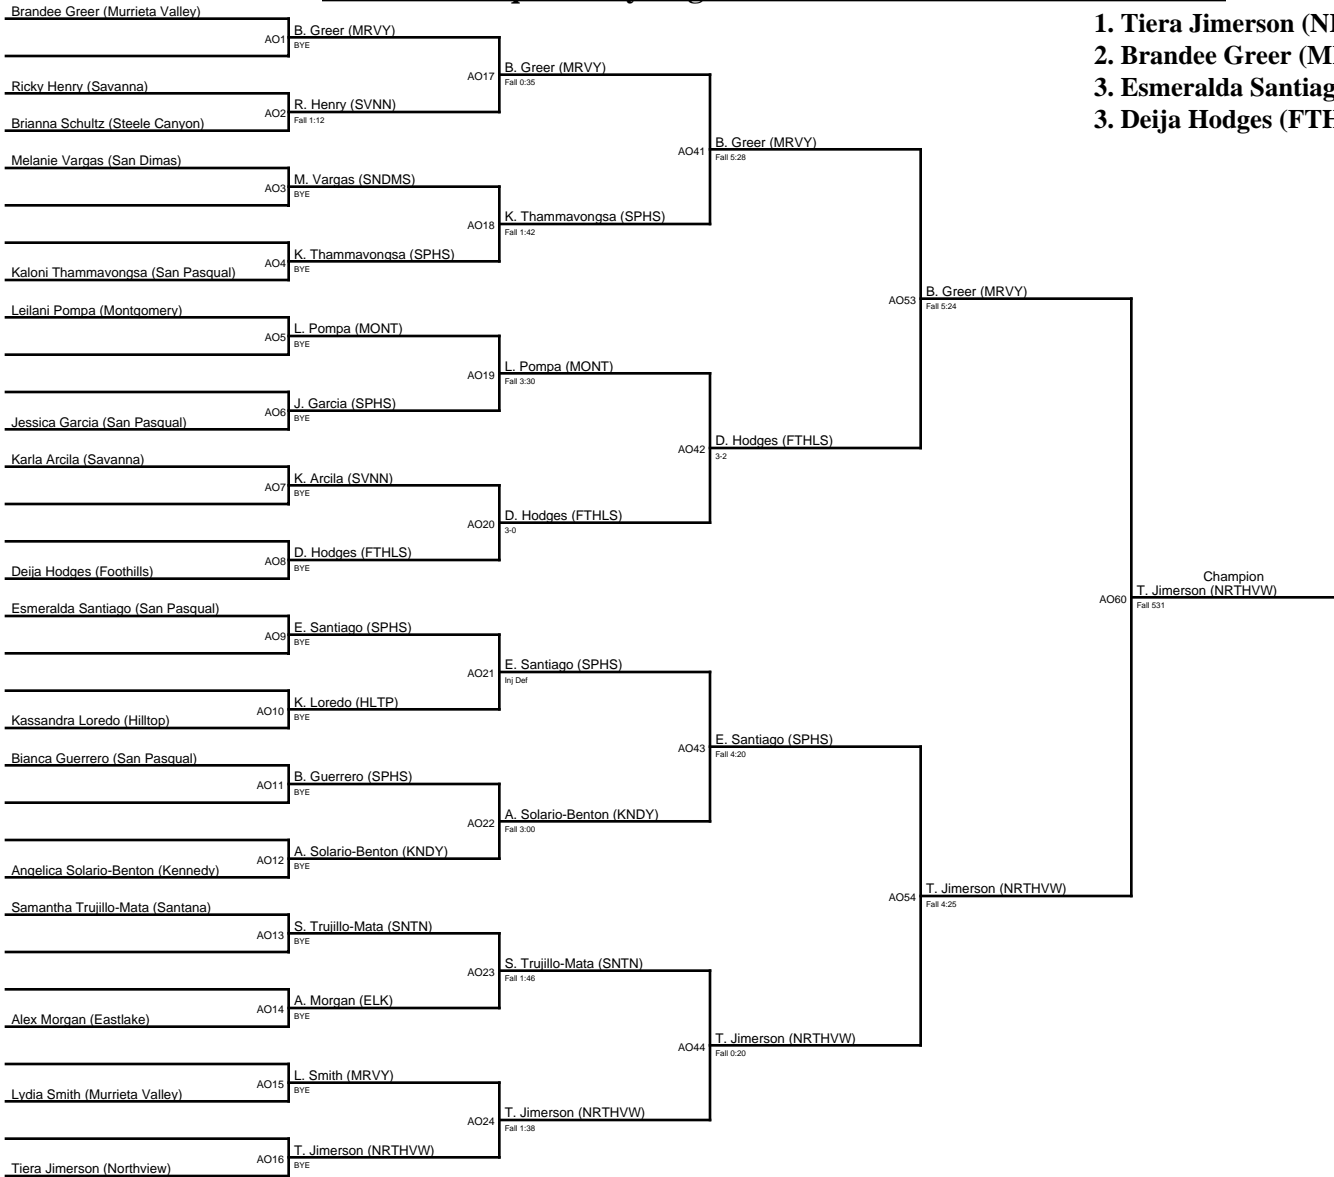

2019 San Pasqual Lady Eagles Invitational / 139

1. Tiera Jimerson (NRTHVW)
2. Brandee Greer (MRVY)
3. Esmeralda Santiago (SPHS)
3. Deija Hodges (FTHLS)