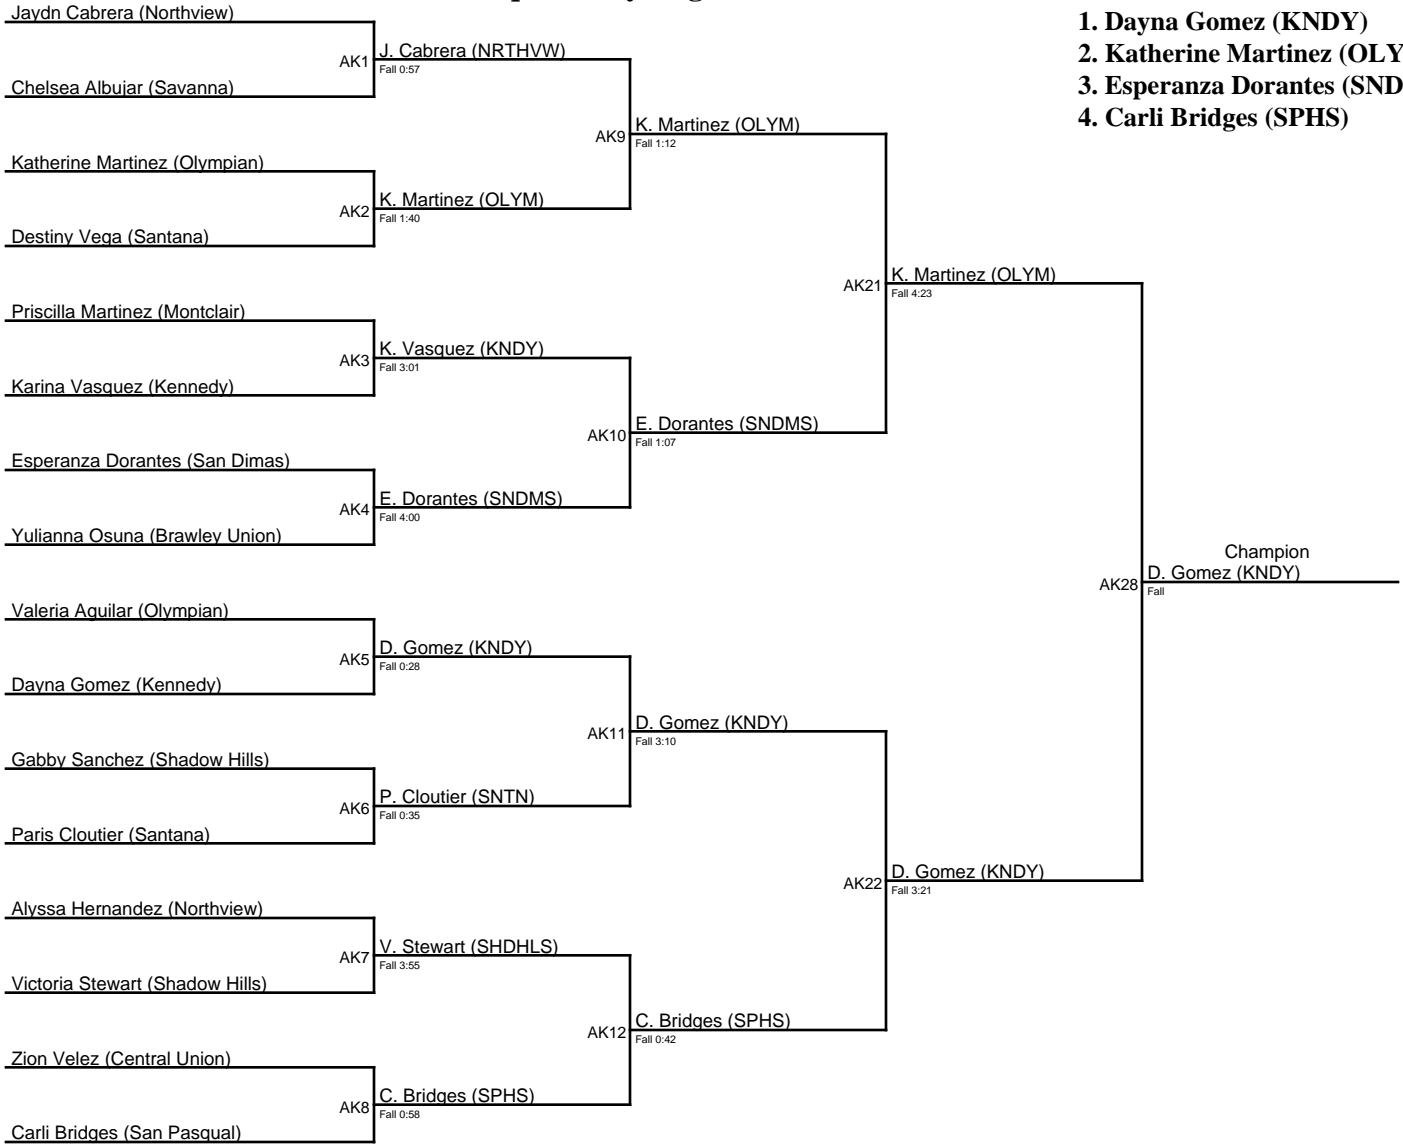

2019 San Pasqual Lady Eagles Invitational / 128

1. Dayna Gomez (KNDY)
2. Katherine Martinez (OLYM)
3. Esperanza Dorantes (SNDMS)
4. Carli Bridges (SPHS)