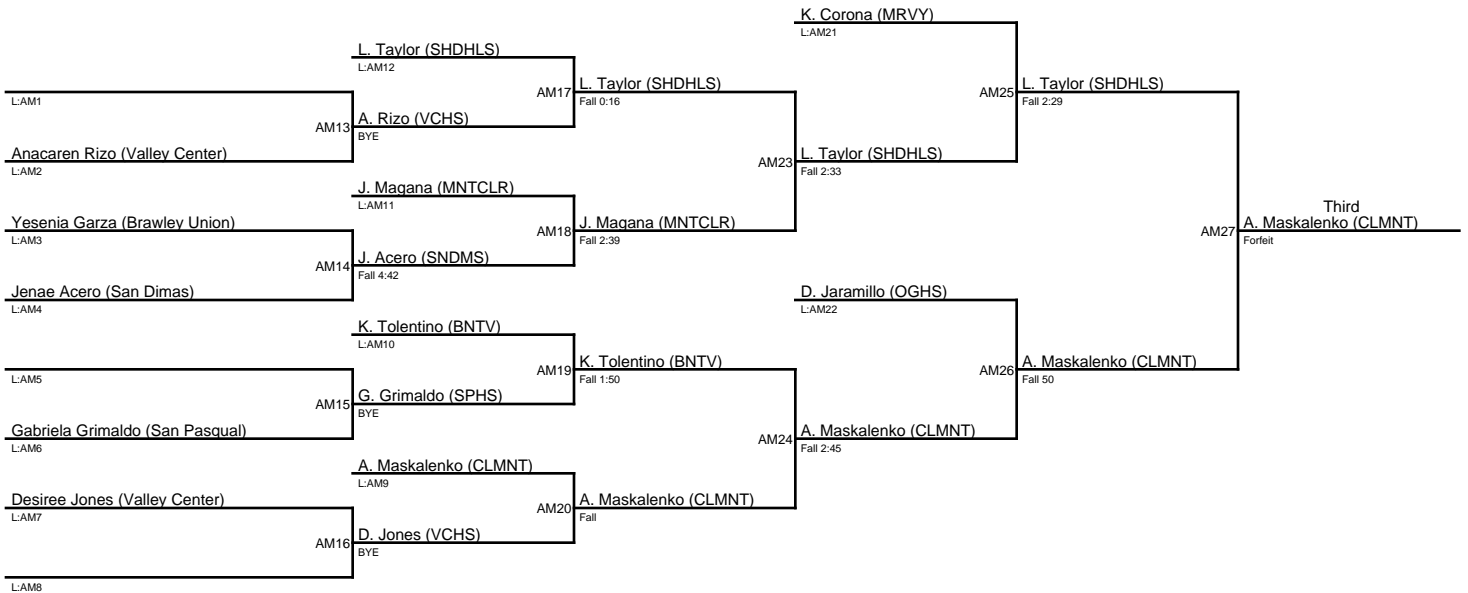

2019 San Pasqual Lady Eagles Invitational / 133

- **1. Nadia Barrientos (HLTP)**
- **2. Kayla Santos (WVIEW)**
- **3. Anne-Marie Maskalenko (CLMNT)**
- **4. Lena Taylor (SHDHLS)**