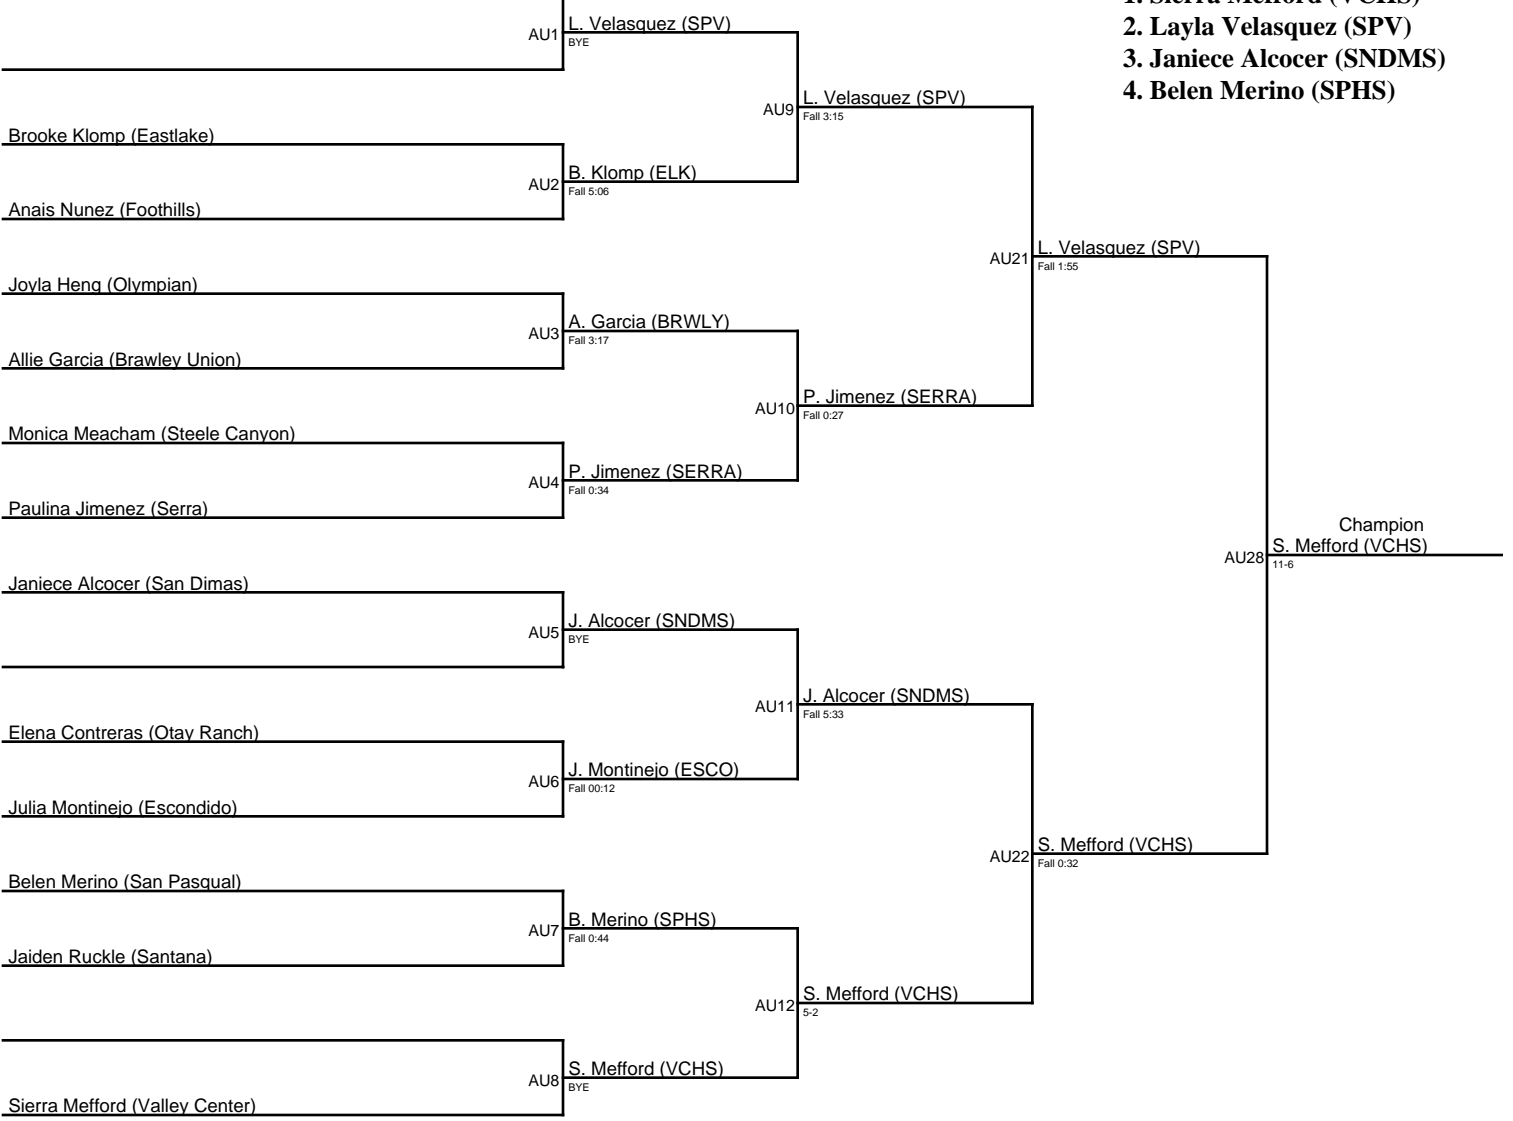

2019 San Pasqual Lady Eagles Invitational / 162

Layla Velasquez (San Pasqual Valley High School)

1. Sierra Mefford (VCHS)
2. Layla Velasquez (SPV)
3. Janiece Alcocer (SNDMS)
4. Belen Merino (SPHS)