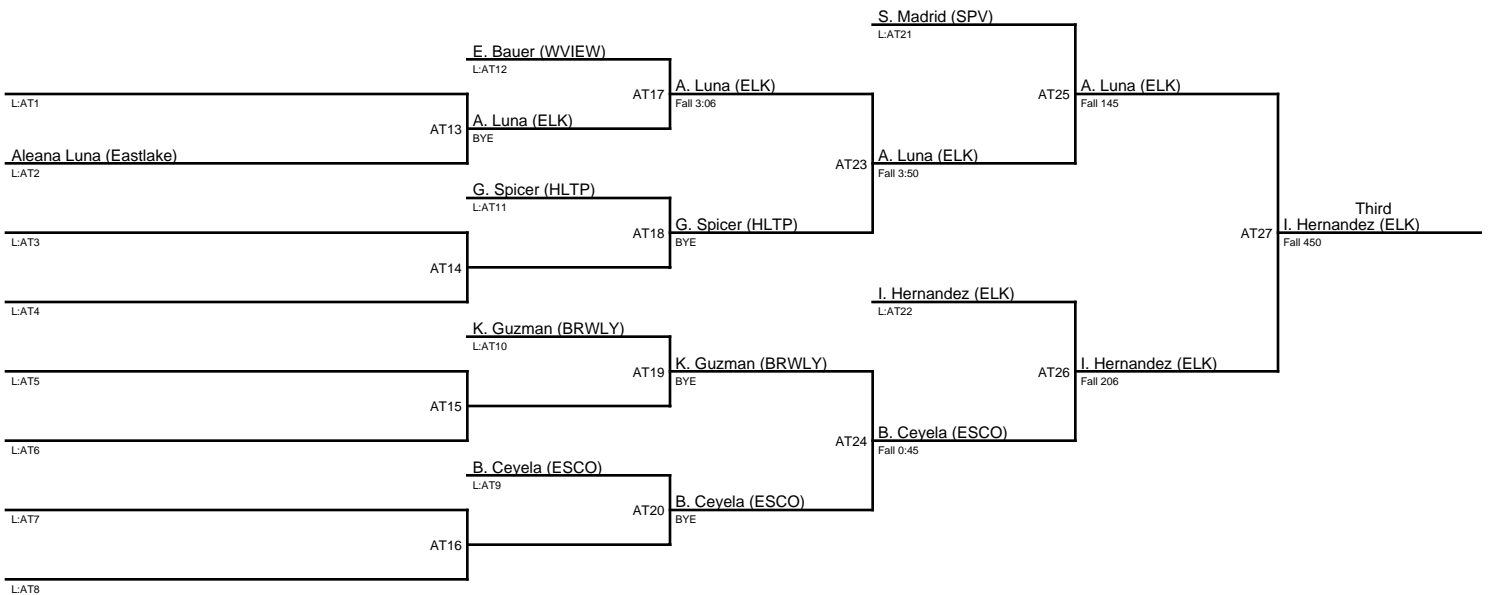

2019 San Pasqual Lady Eagles Invitational / 152N

1. Katie Tehan (STLCYN)
2. Valeria Serrano (MNTCLR)
3. Isabella Hernandez (ELK)
4. Aleana Luna (ELK)