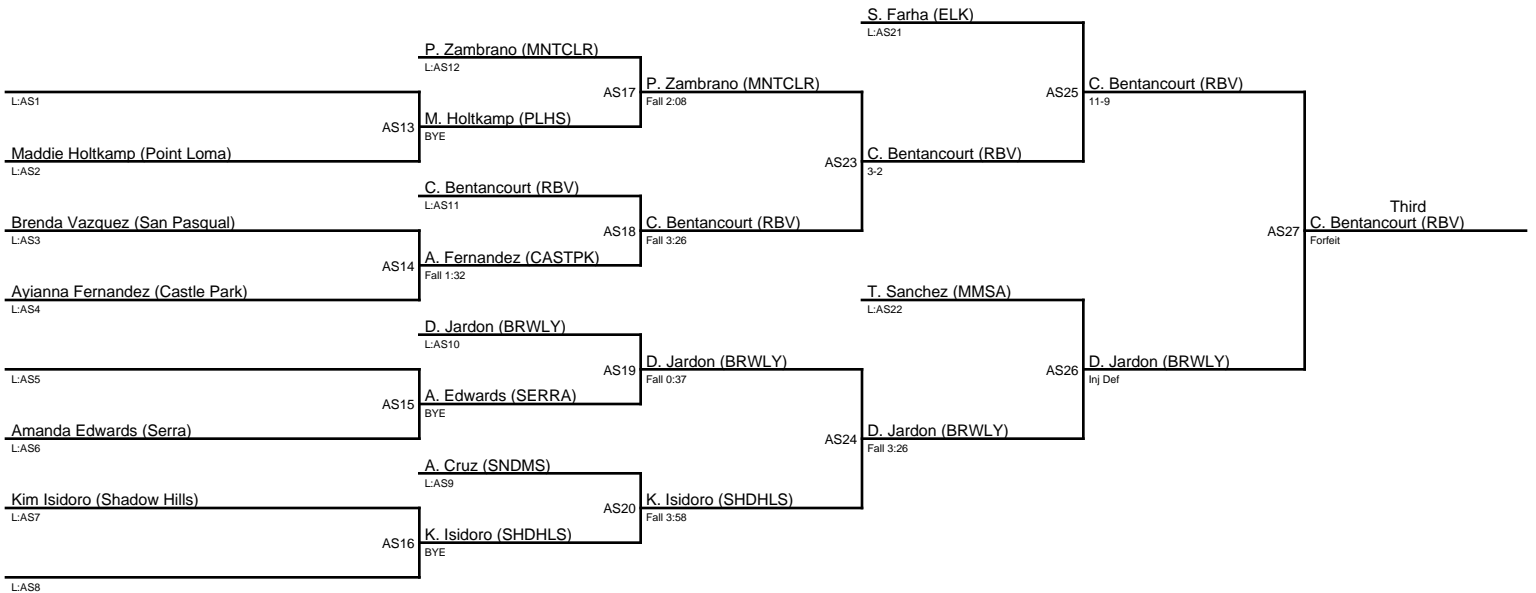

2019 San Pasqual Lady Eagles Invitational / 152

1. Lauren Camp (KNDY)
2. Savannah Mefford (VCHS)
3. Casandra Bentancourt (RBV)
4. Dylan Jardon (BRWLY)