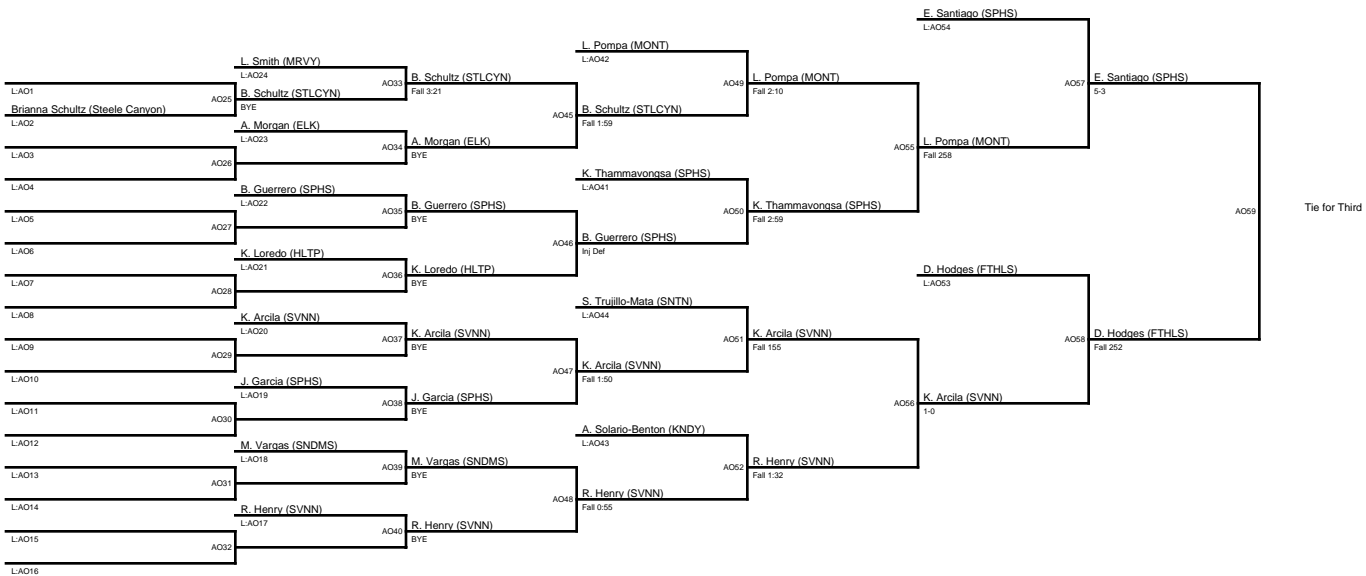

2019 San Pasqual Lady Eagles Invitational / 139

1. Tiera Jimerson (NRTHVW)
2. Brandee Greer (MRVY)
3. Esmeralda Santiago (SPHS)
3. Deija Hodges (FTHLS)