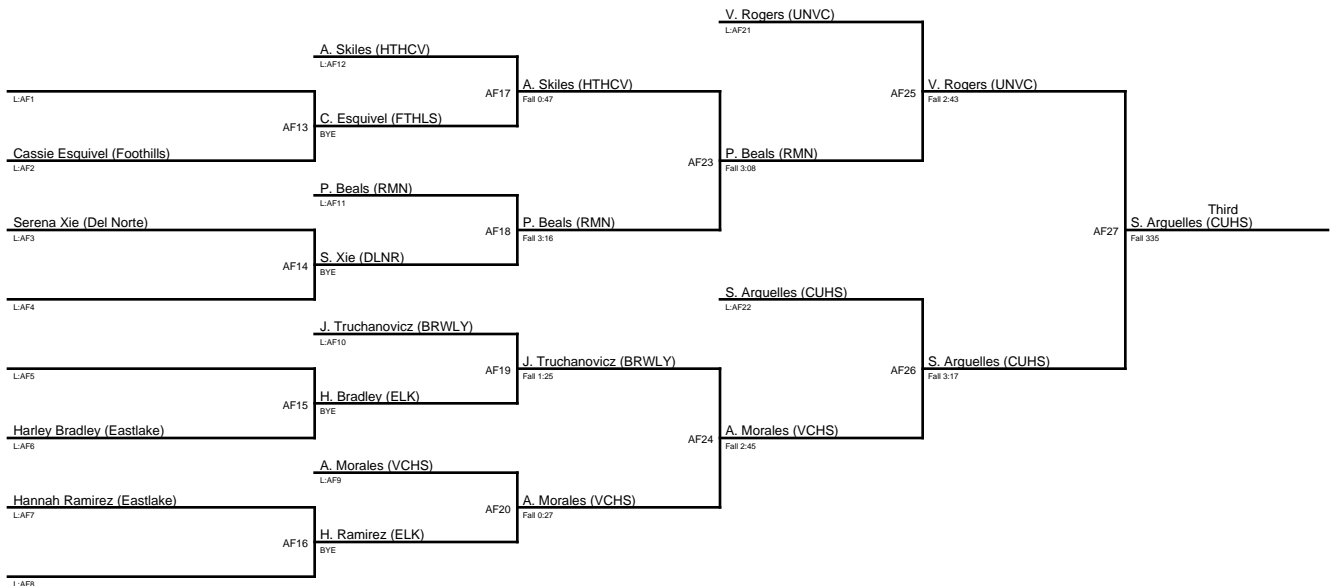

2019 San Pasqual Lady Eagles Invitational / 113N

1. Lenice Carillo (BRWLY)
2. Martina Toral (CLMNT)
3. Sandra Arguelles (CUHS)
4. Vanessa Rogers (UNVC)