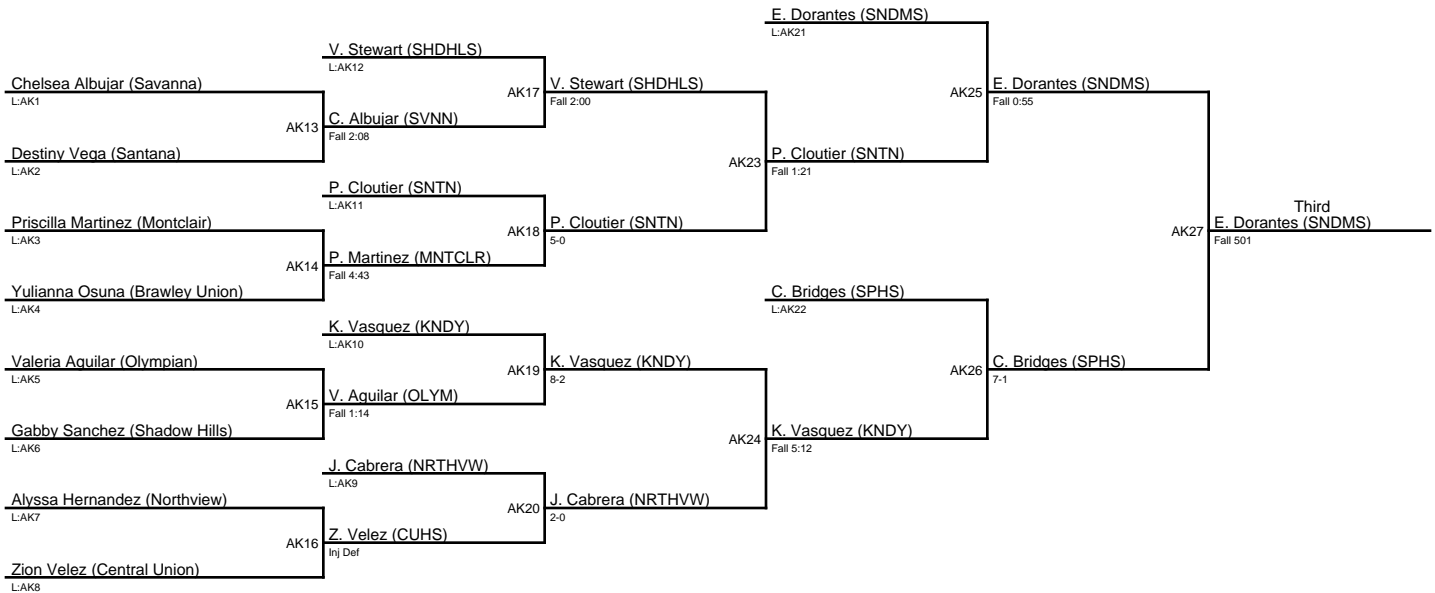

2019 San Pasqual Lady Eagles Invitational / 128

1. Dayna Gomez (KNDY)
2. Katherine Martinez (OLYM)
3. Esperanza Dorantes (SNDMS)
4. Carli Bridges (SPHS)