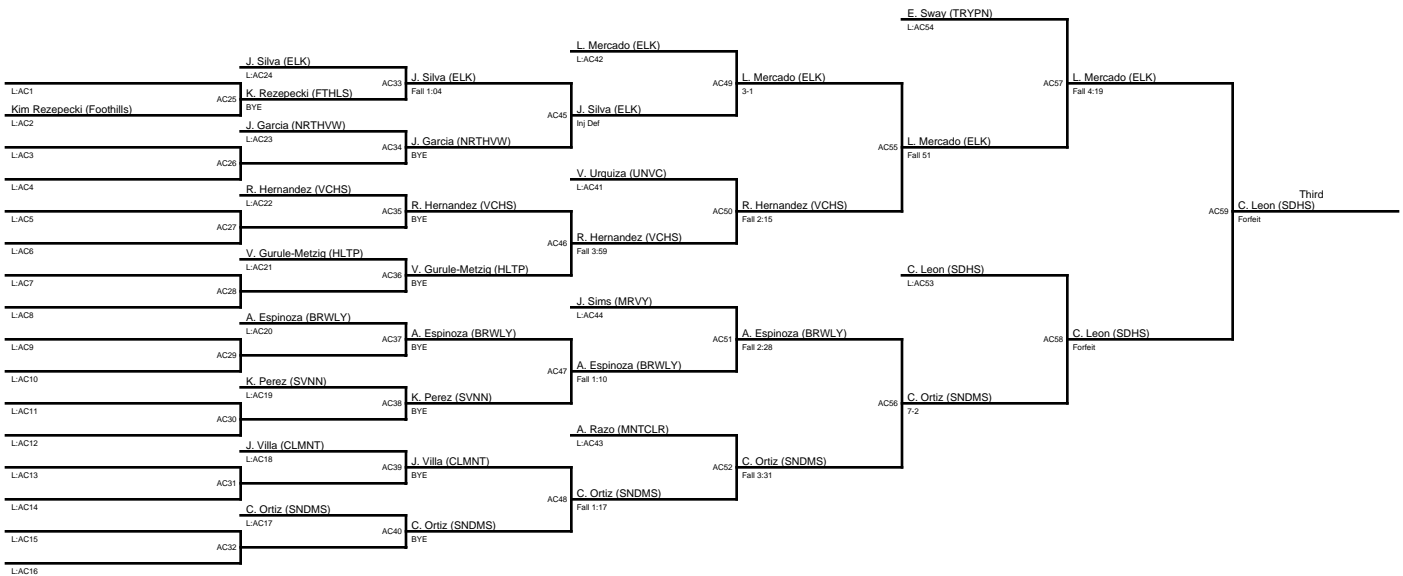

2019 San Pasqual Lady Eagles Invitational / 108

1. Berlin Kiddoo (RMN)
2. Yesenia Marin-Deguire (OLYM)
3. Carla Leon (SDHS)
4. Luz Mercado (ELK)