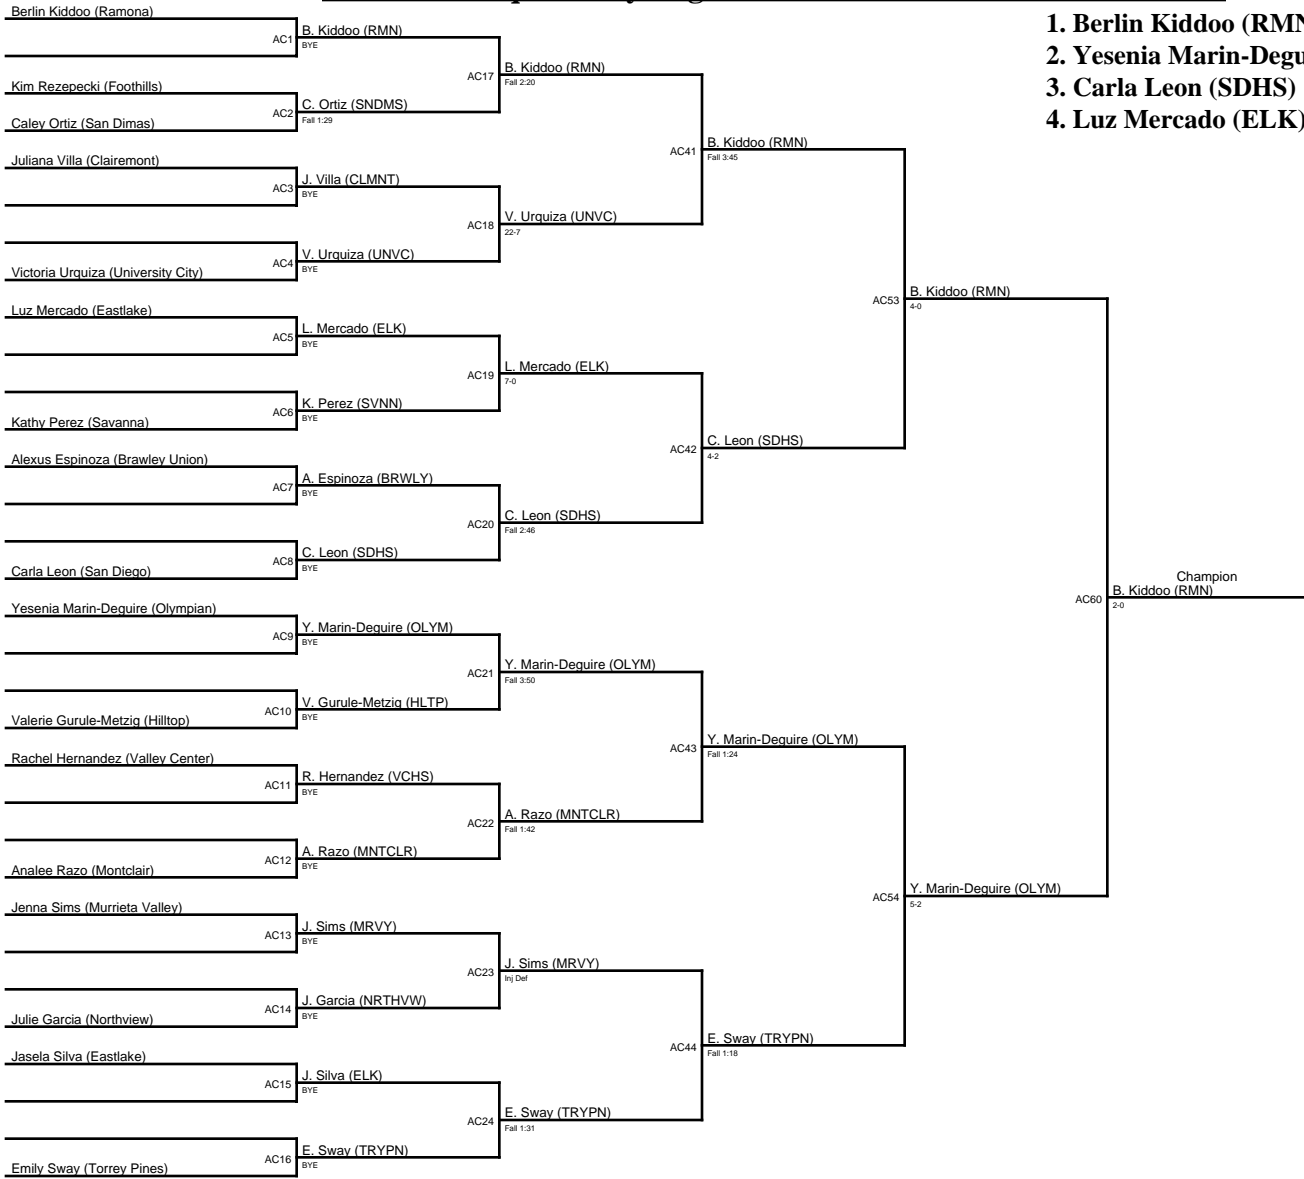

2019 San Pasqual Lady Eagles Invitational / 108

1. Berlin Kiddoo (RMN)
2. Yesenia Marin-Deguire (OLYM)
3. Carla Leon (SDHS)
4. Luz Mercado (ELK)