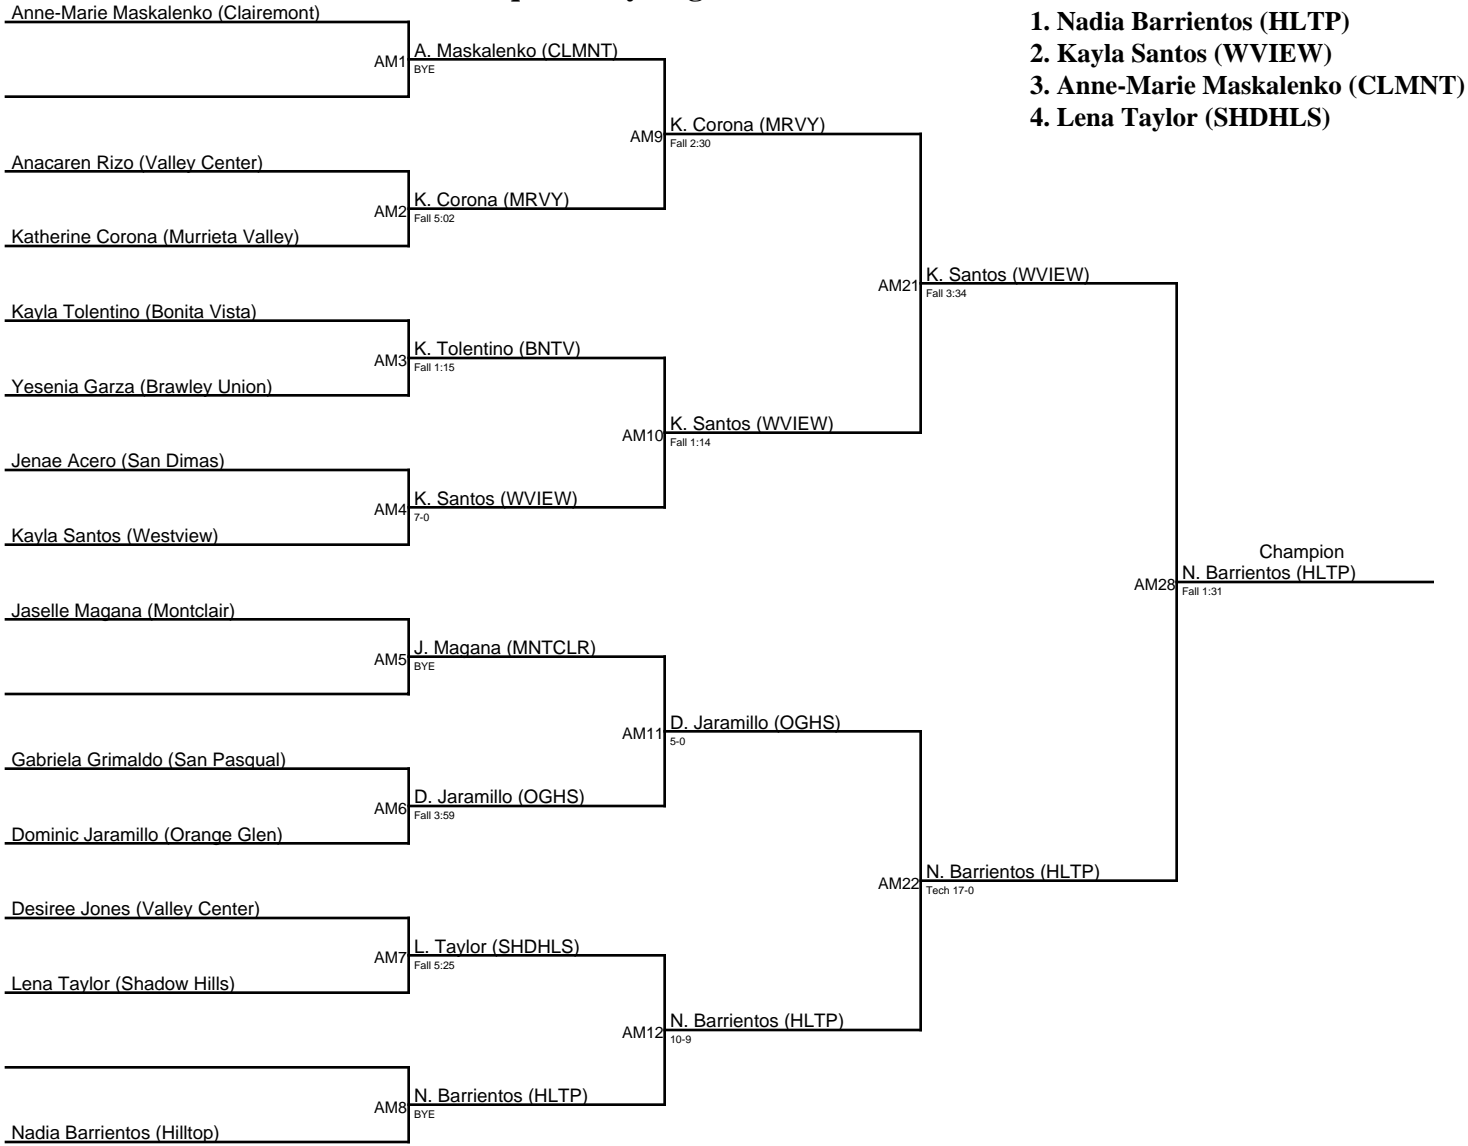

2019 San Pasqual Lady Eagles Invitational / 133

- **1. Nadia Barrientos (HLTP)**
- **2. Kayla Santos (WVIEW)**
- **3. Anne-Marie Maskalenko (CLMNT)**
- **4. Lena Taylor (SHDHLS)**