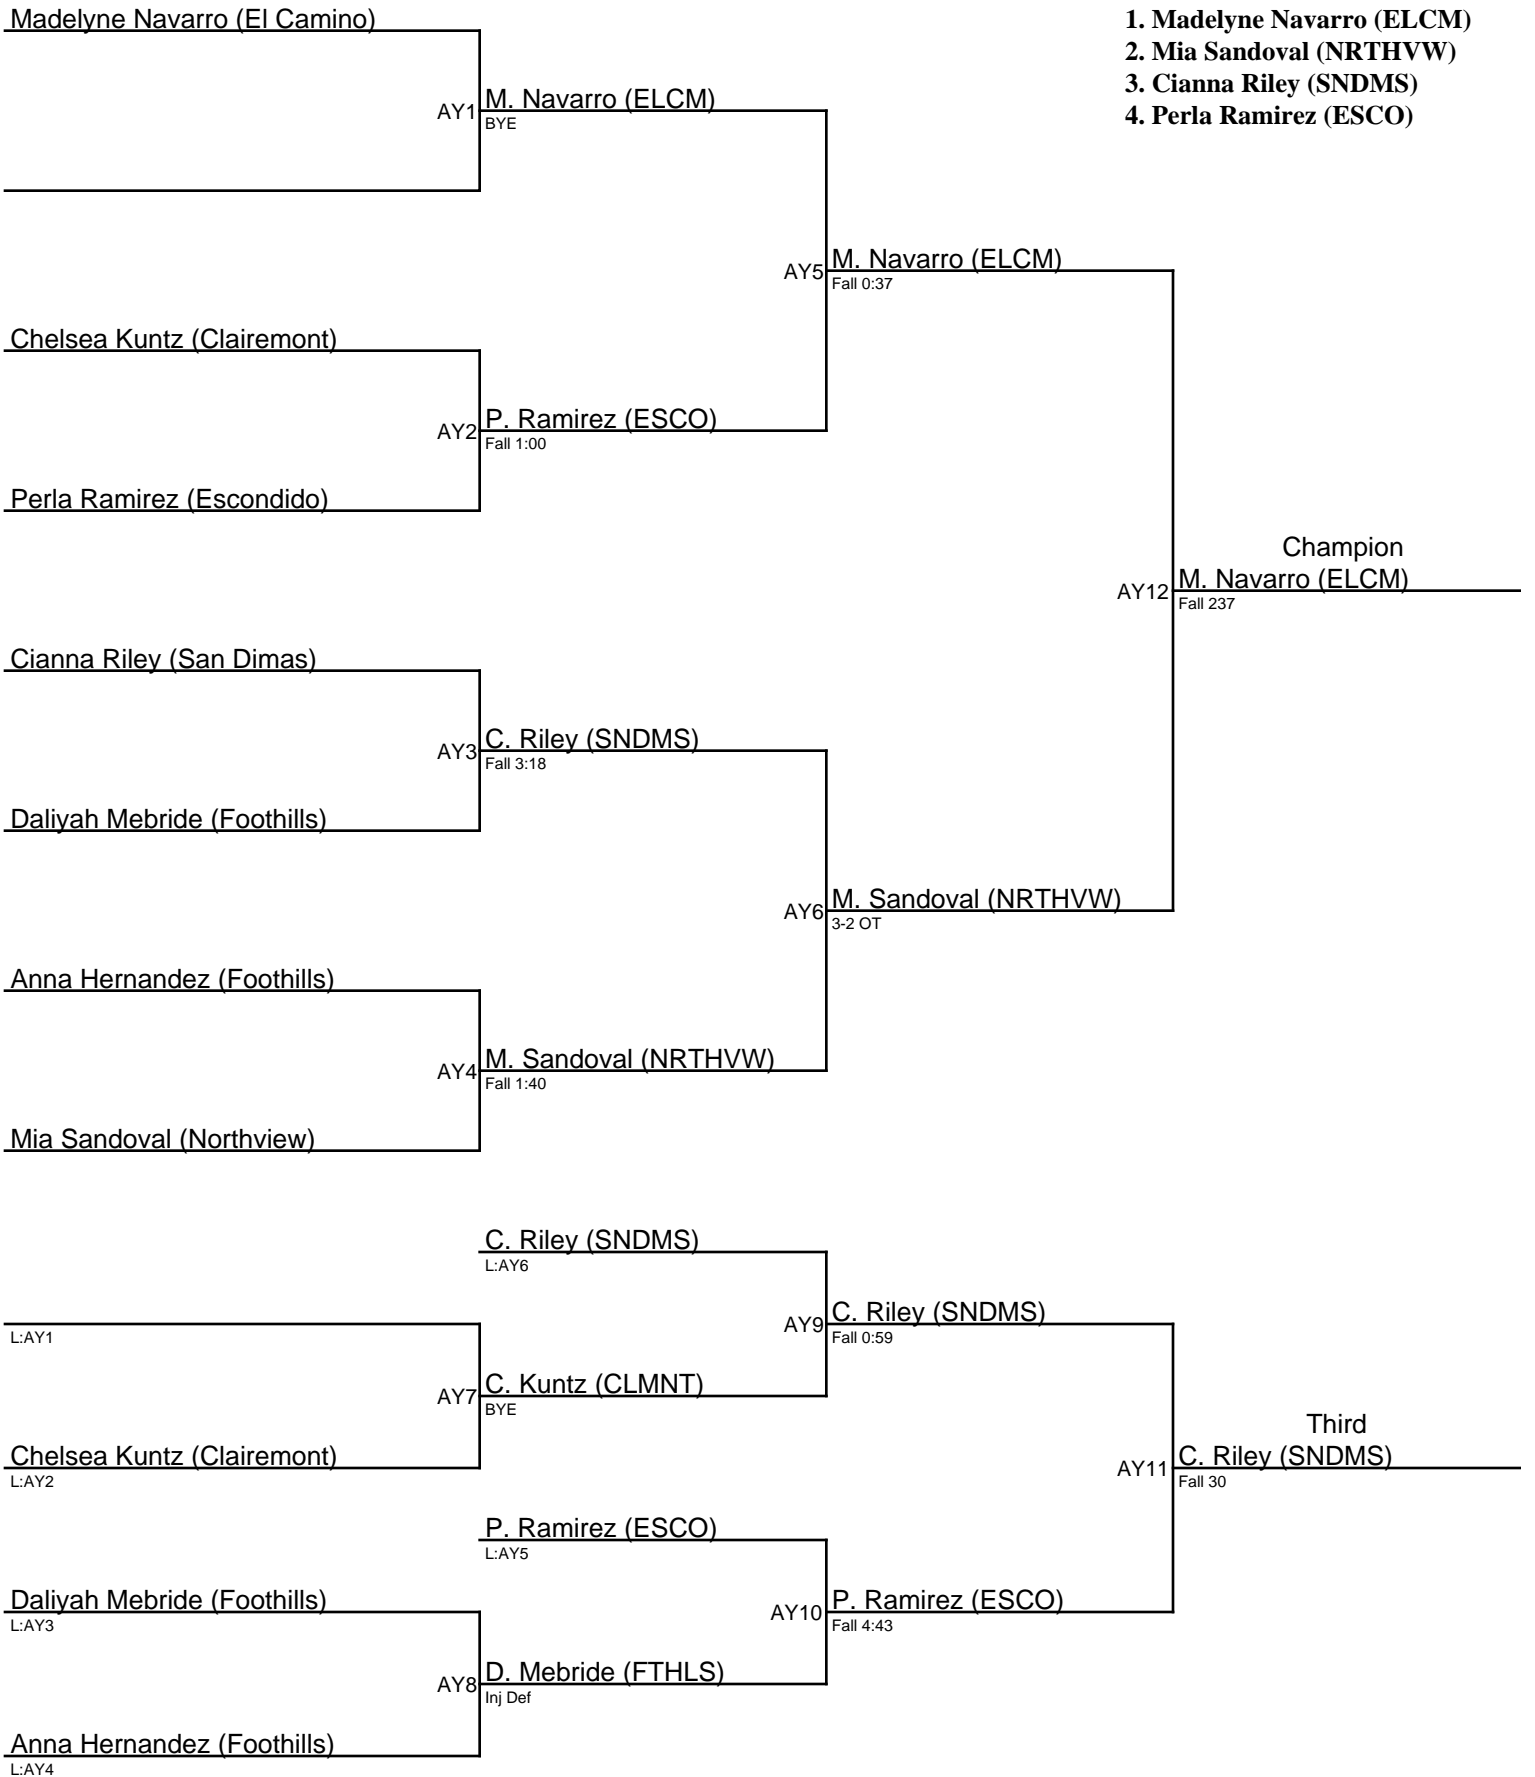

2019 San Pasqual Lady Eagles Invitational / 191