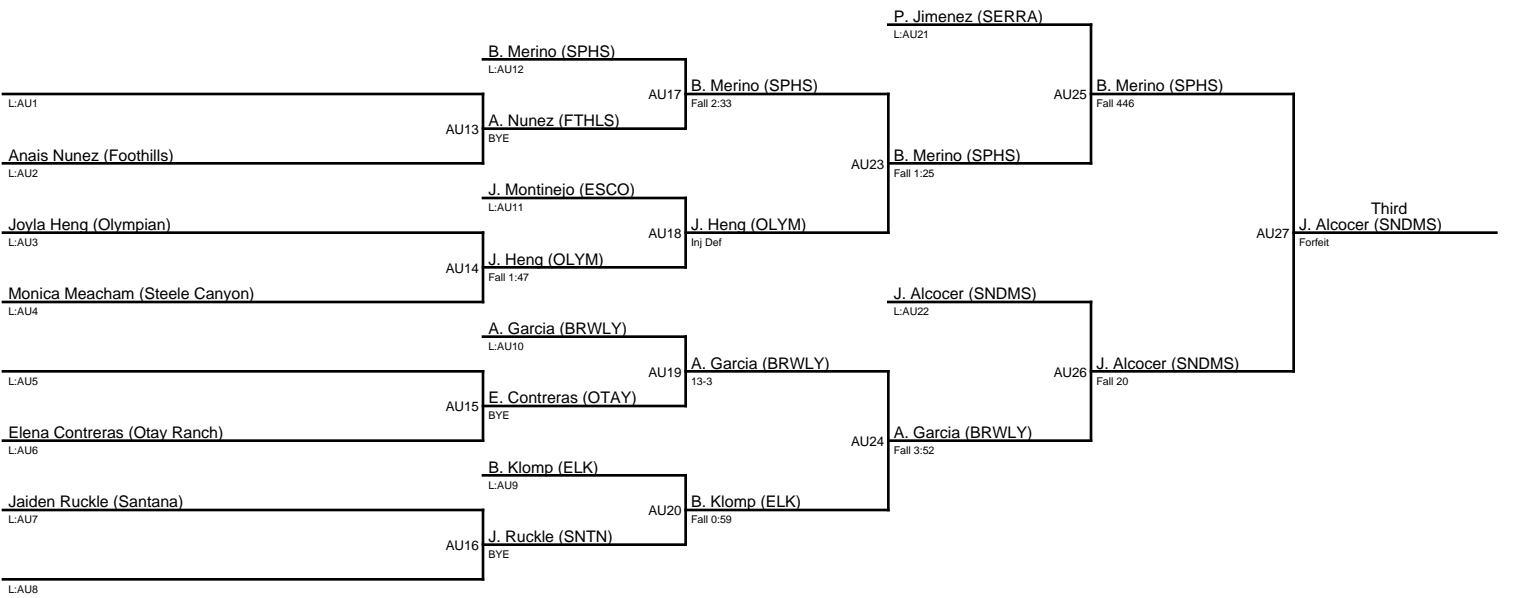

2019 San Pasqual Lady Eagles Invitational / 162

Layla Velasquez (San Pasqual Valley High School)

1. Sierra Mefford (VCHS)
2. Layla Velasquez (SPV)
3. Janiece Alcocer (SNDMS)
4. Belen Merino (SPHS)