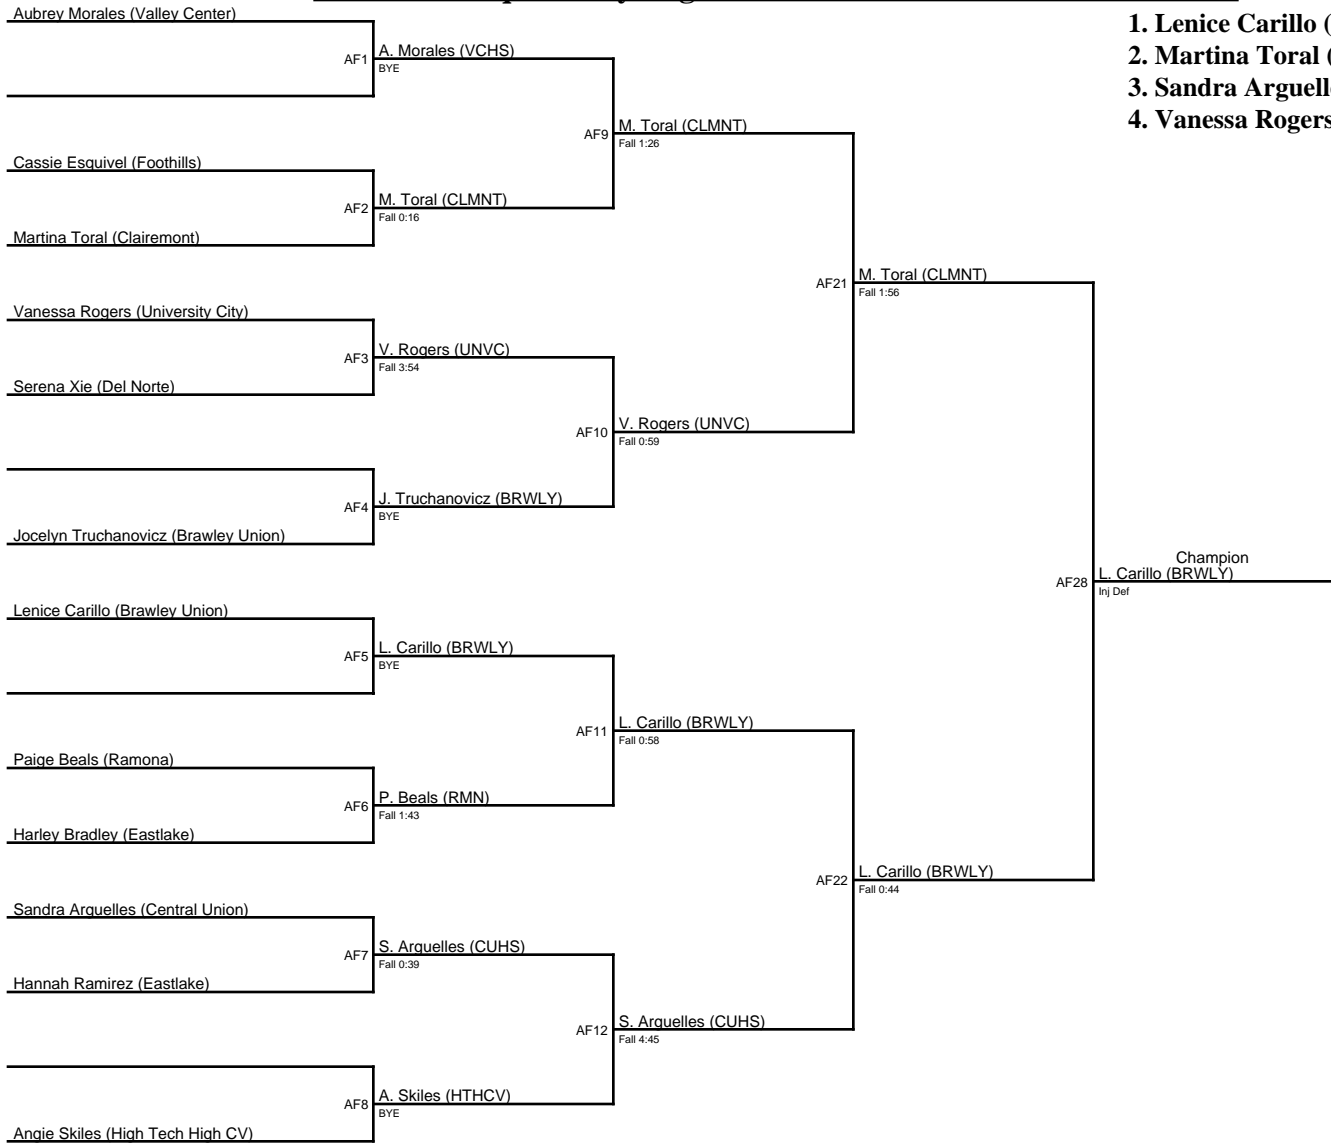

2019 San Pasqual Lady Eagles Invitational / 113N

1. Lenice Carillo (BRWLY)
2. Martina Toral (CLMNT)
3. Sandra Arguelles (CUHS)
4. Vanessa Rogers (UNVC)