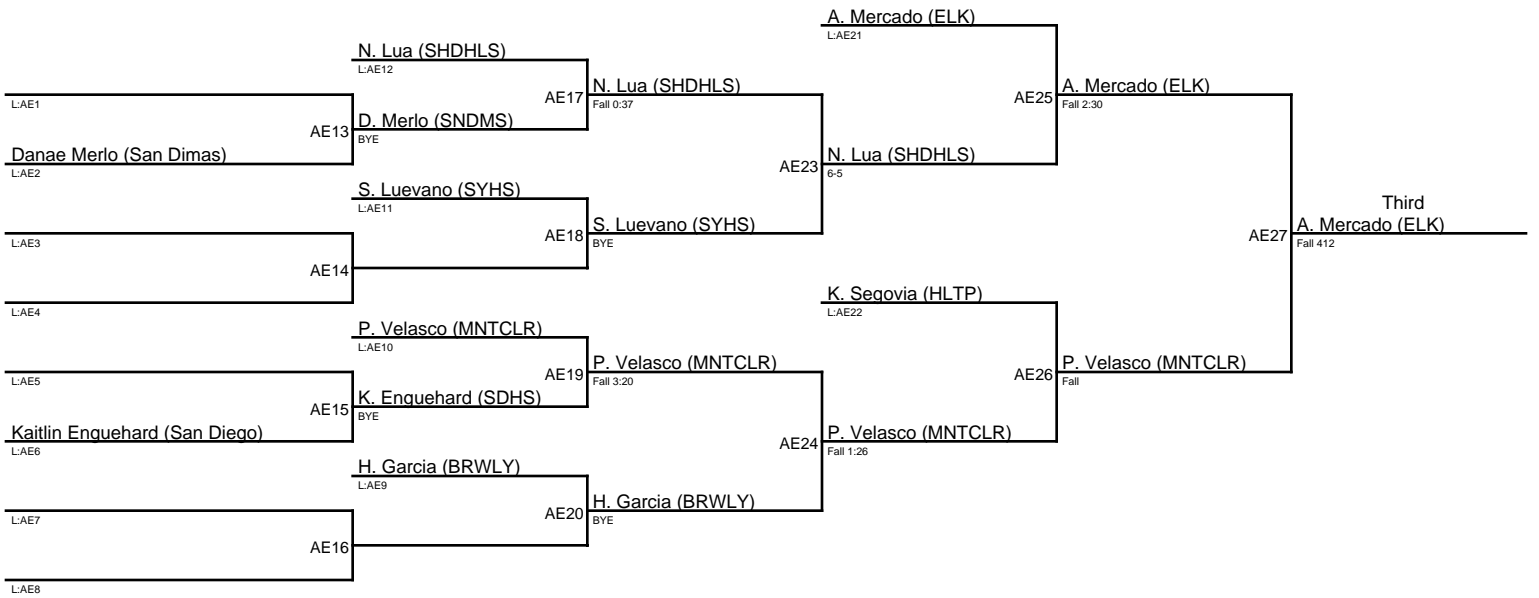

2019 San Pasqual Lady Eagles Invitational / 113