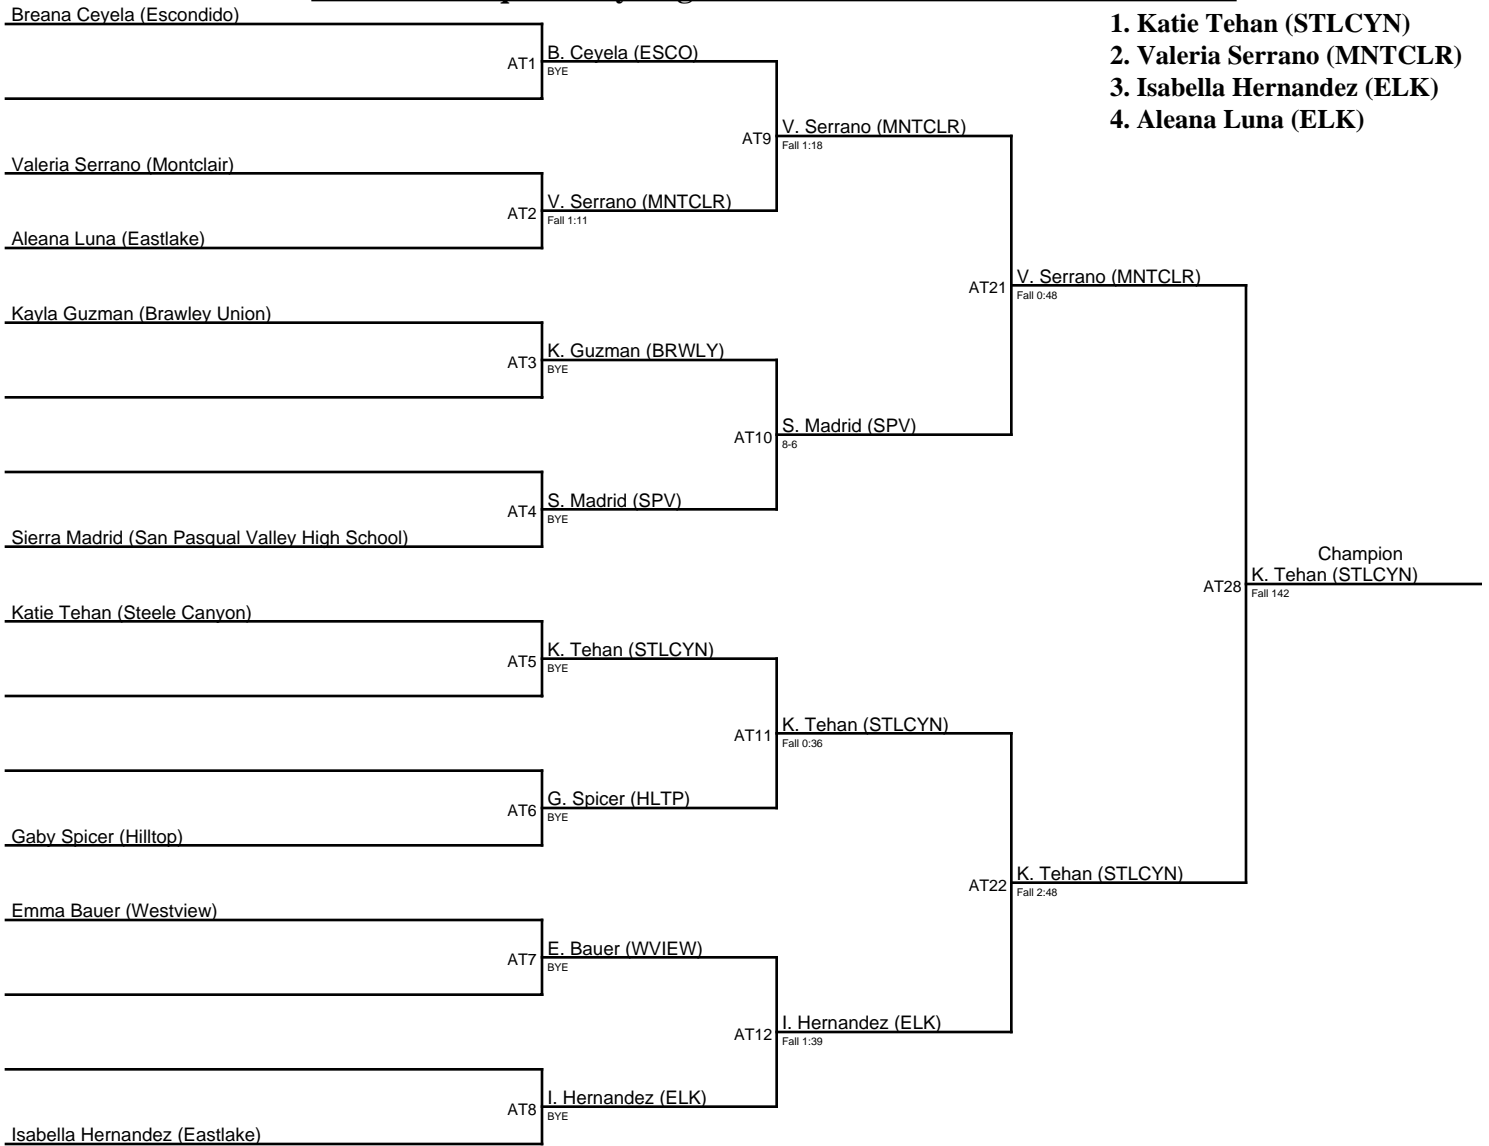

2019 San Pasqual Lady Eagles Invitational / 152N

1. Katie Tehan (STLCYN)
2. Valeria Serrano (MNTCLR)
3. Isabella Hernandez (ELK)
4. Aleana Luna (ELK)