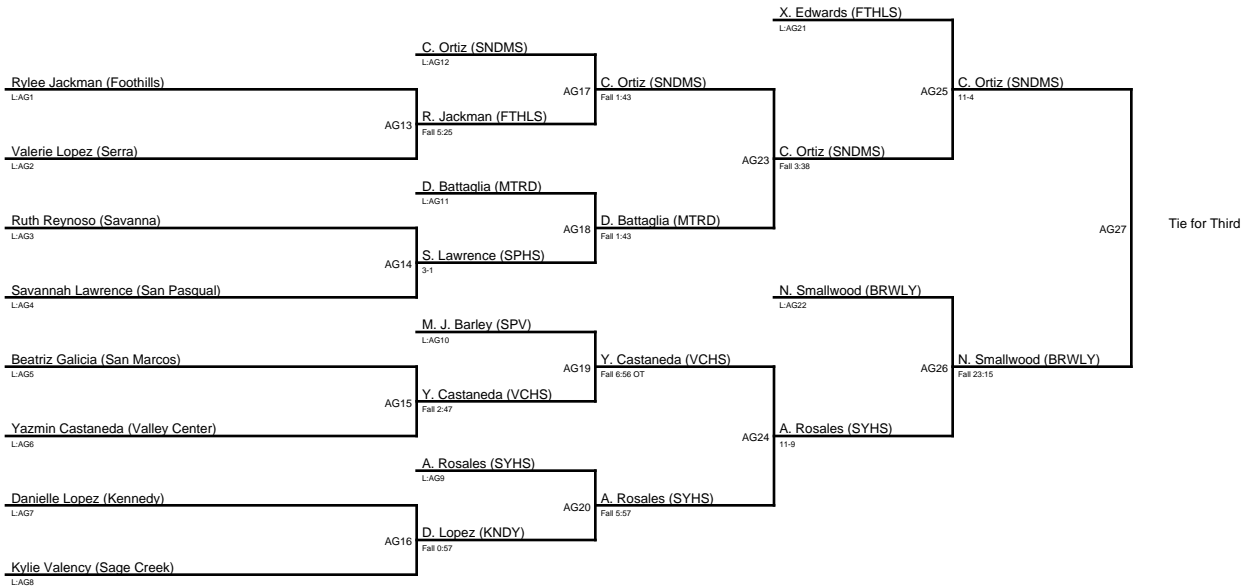

2019 San Pasqual Lady Eagles Invitational / 118

1. Aleena Gomez (NRTHVW)
2. Toren Dunbar (STLCYN)
3. Cameron Ortiz (SNDMS)
3. Nyah Smallwood (BRWLY)