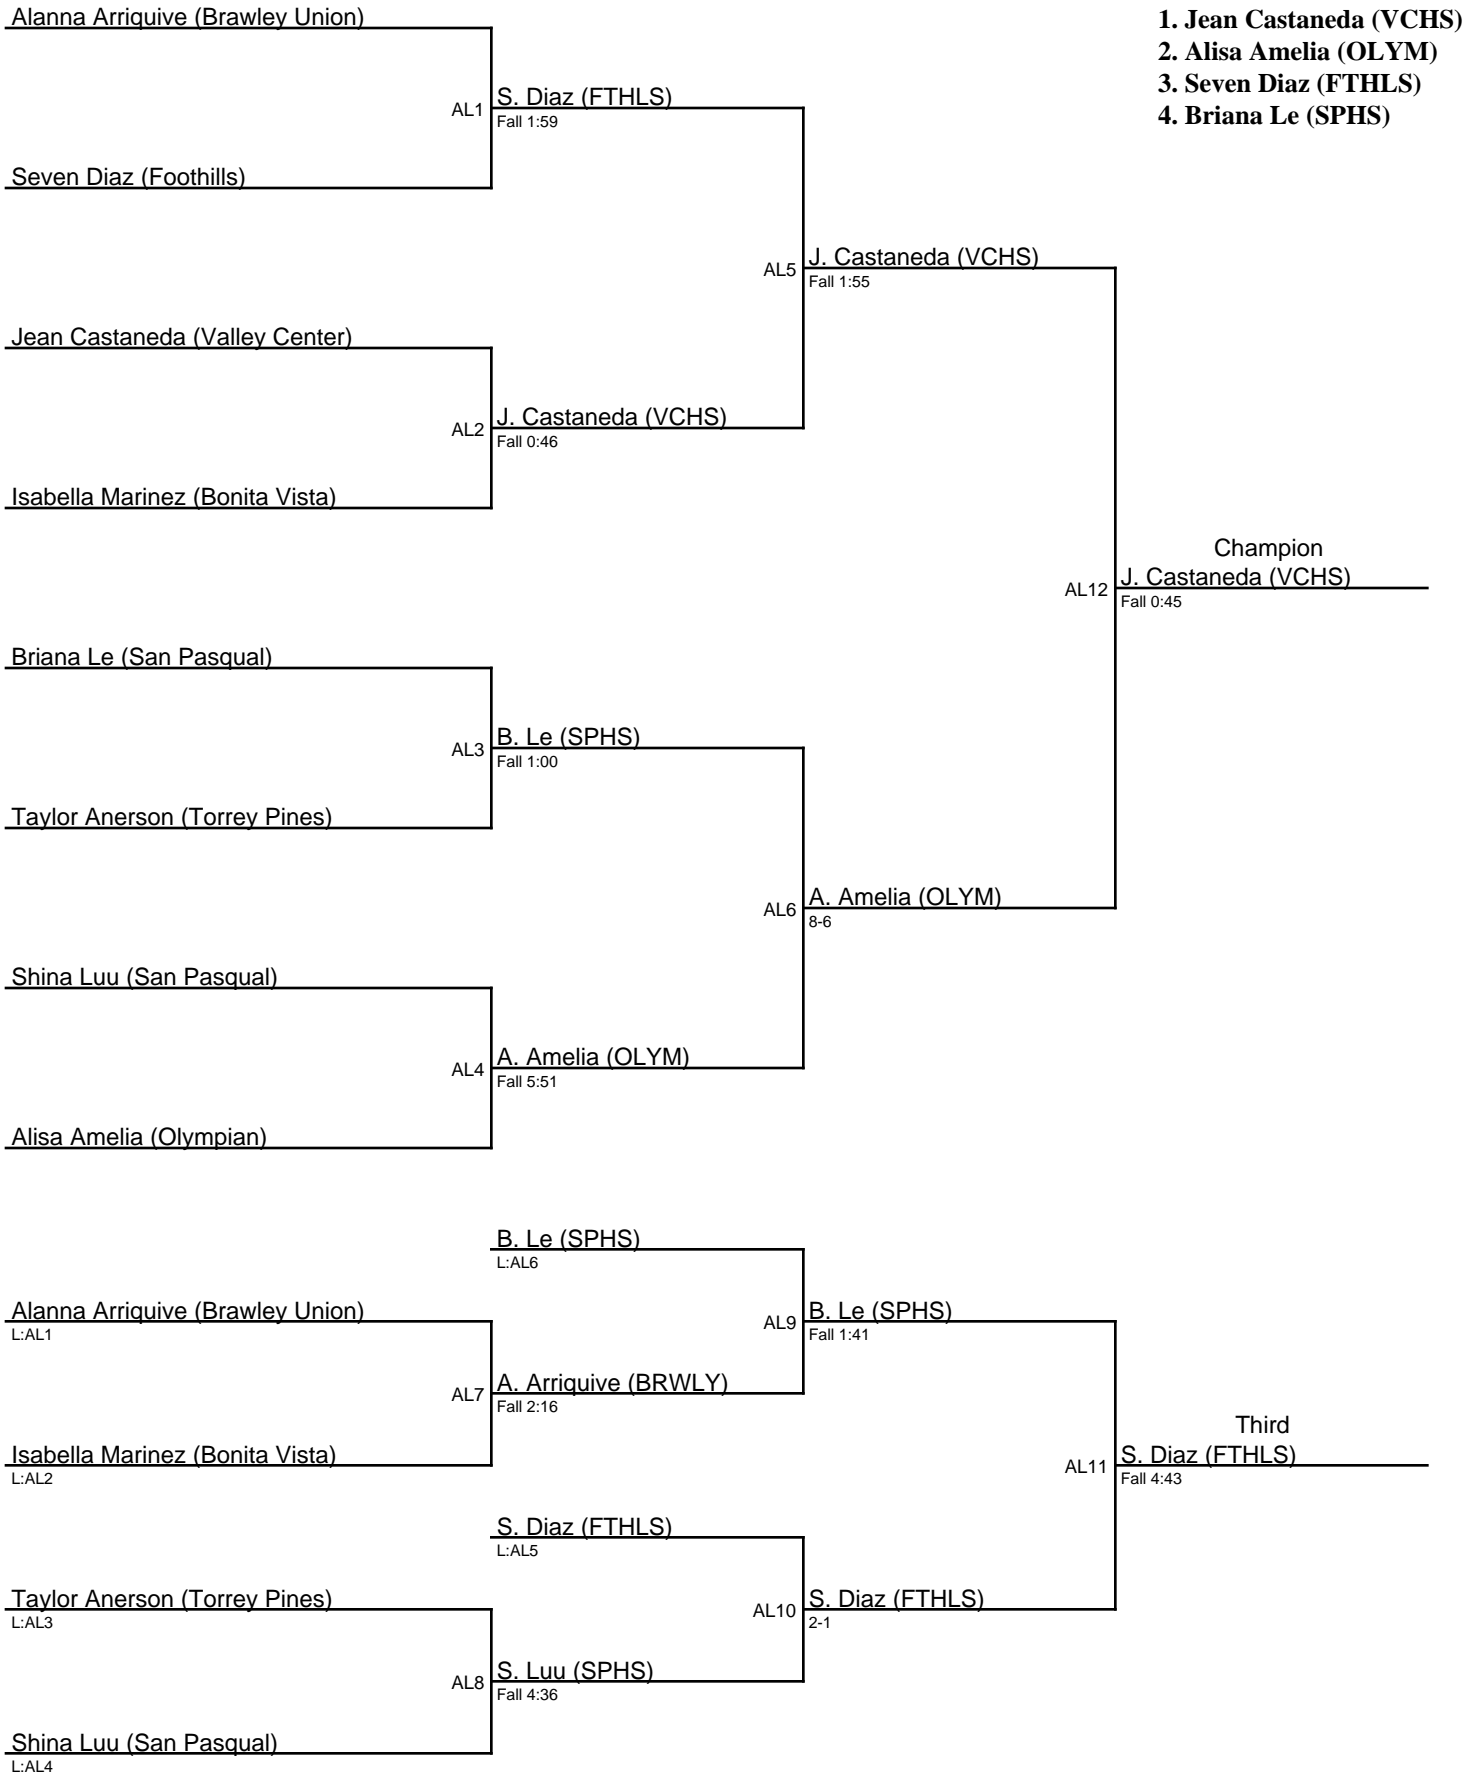

2019 San Pasqual Lady Eagles Invitational / 128N