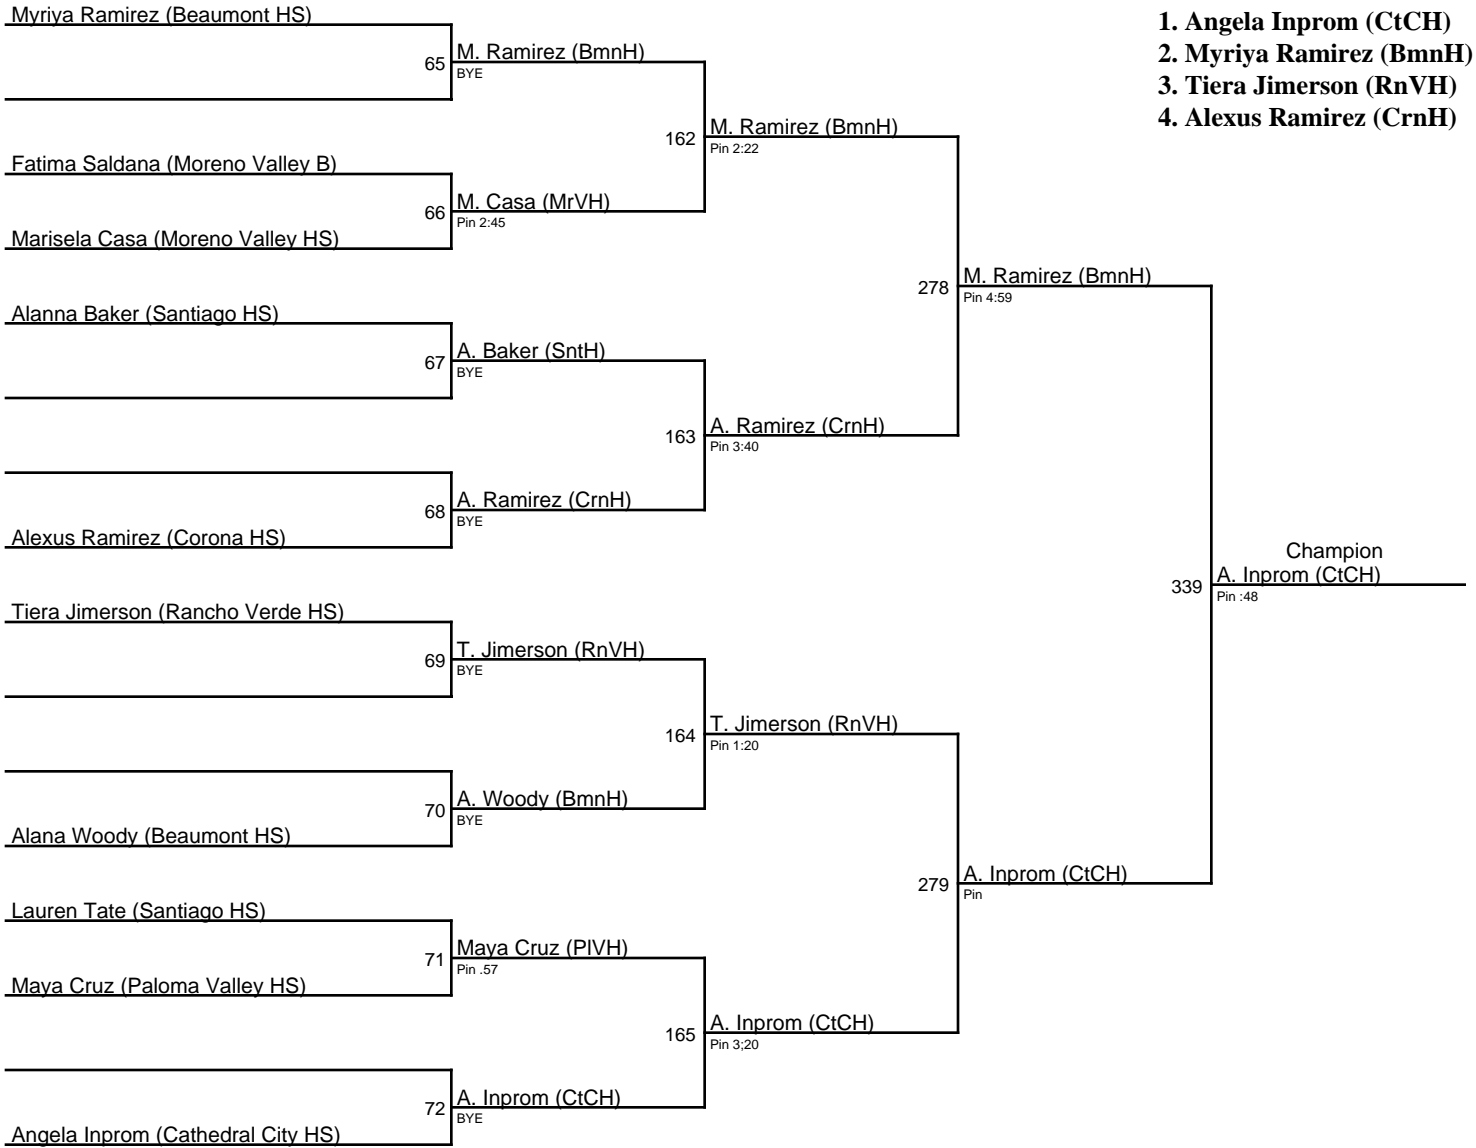

# MVHS / 137

1. Genesis Miranda (MrVH)
2. Vanessa Gonzalez (RnVH)
3. Anastasia Hardin (CltH)
4. Mercedes Salazar (SnAH)

**MVHS / 143**

- 1. Angela Inprom (CtCH)**
- 2. Myriya Ramirez (BmnH)**
- 3. Tiera Jimerson (RnVH)**
- 4. Alexis Ramirez (CrnH)**