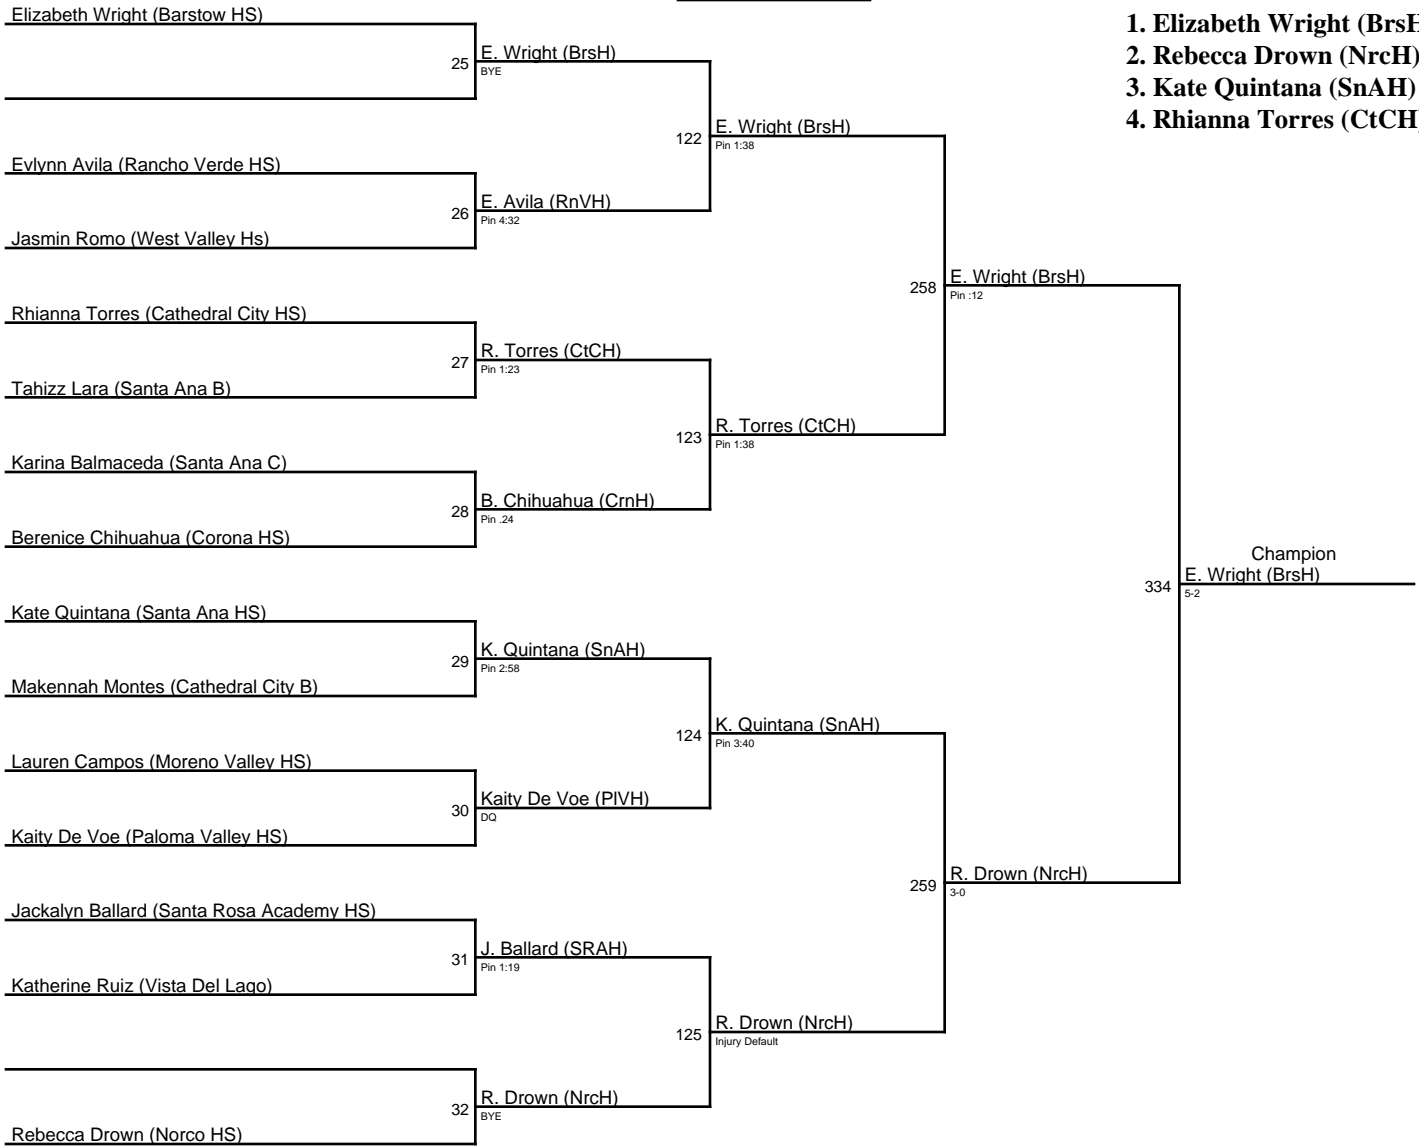

MVHS / 116

- **1. Elizabeth Wright (BrsH)**
- **2. Rebecca Drown (NrcH)**
- **3. Kate Quintana (SnAH)**
- **4. Rhianna Torres (CtCH)**