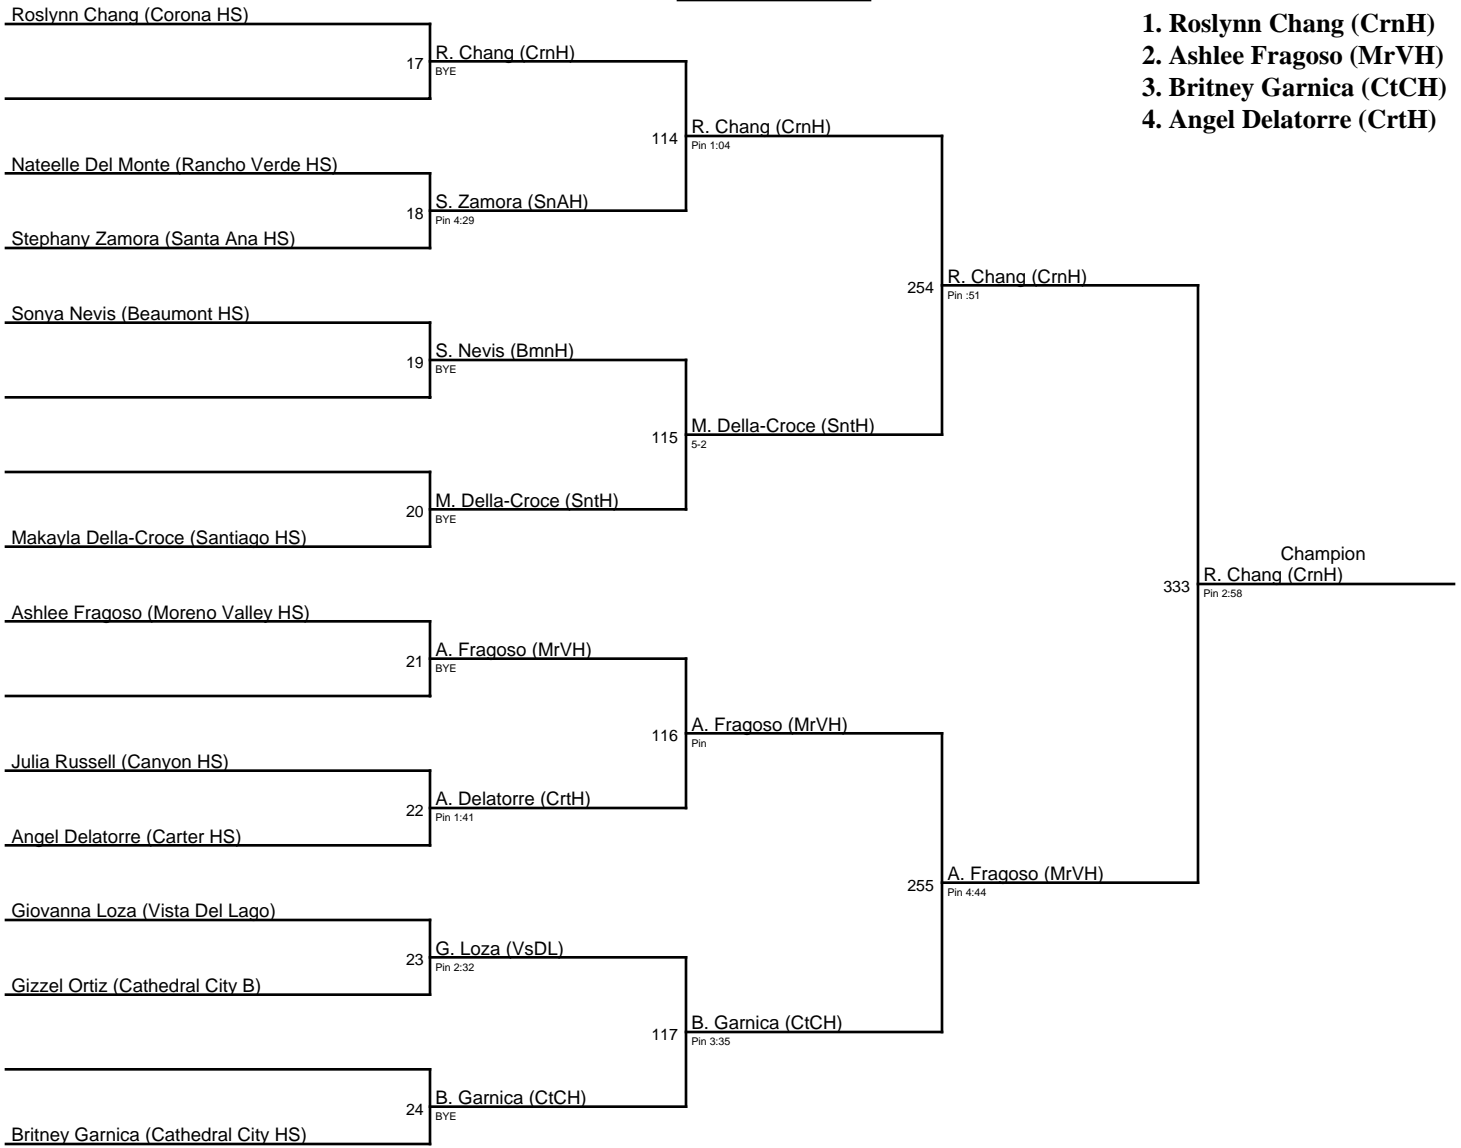

MVHS / 111

1. Roslynn Chang (CrnH)
2. Ashlee Fragoso (MrVH)
3. Britney Garnica (CtCH)
4. Angel Delatorre (CrtH)