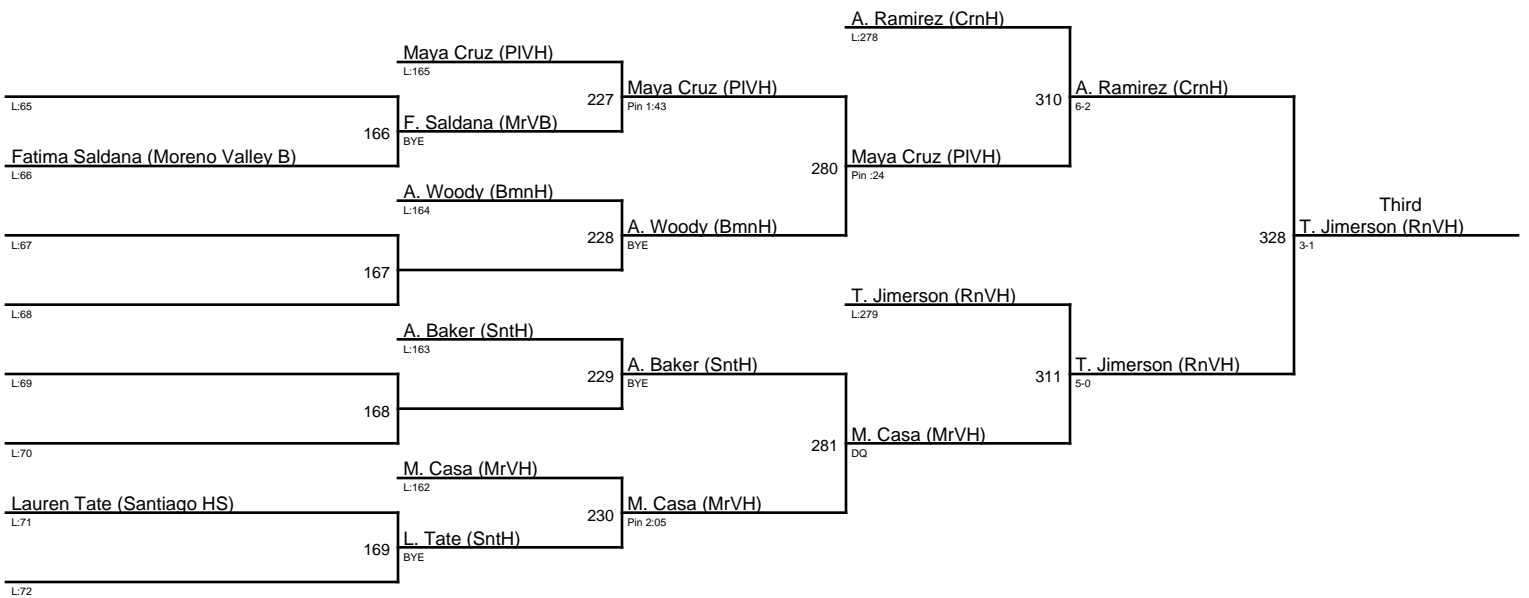

# MVHS / 137

1. Genesis Miranda (MrVH)
2. Vanessa Gonzalez (RnVH)
3. Anastasia Hardin (CltH)
4. Mercedes Salazar (SnAH)

**MVHS / 143**

- 1. Angela Inprom (CtCH)**
- 2. Myriya Ramirez (BmnH)**
- 3. Tiera Jimerson (RnVH)**
- 4. Alexis Ramirez (CrnH)**