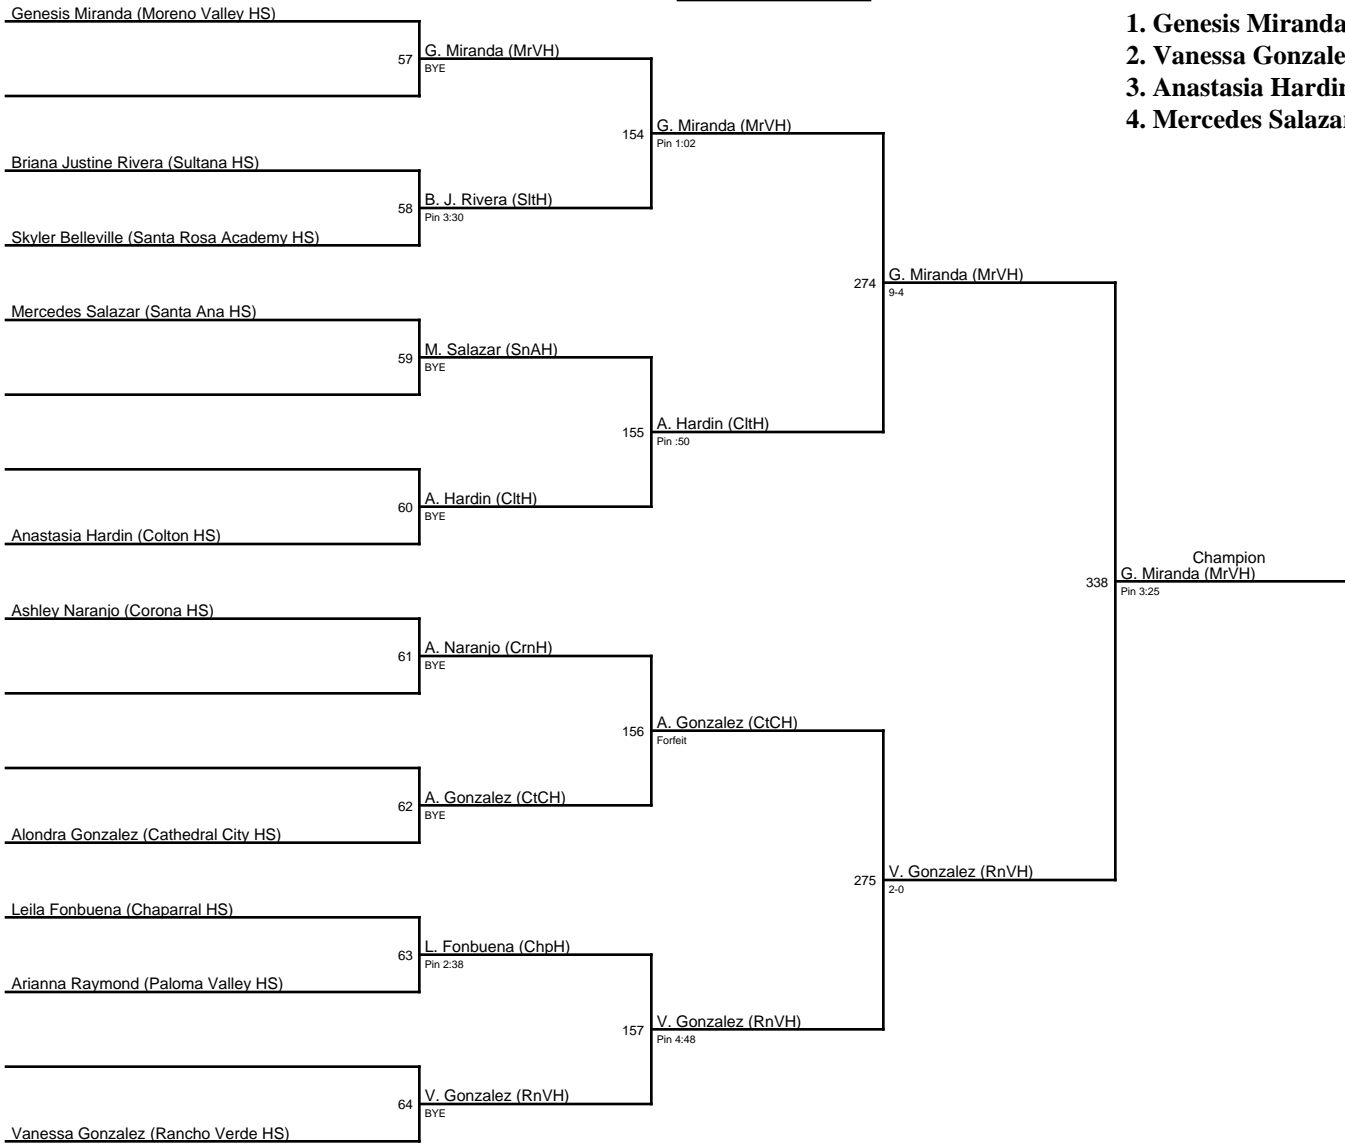

MVHS / 137

1. Genesis Miranda (MrVH)
2. Vanessa Gonzalez (RnVH)
3. Anastasia Hardin (CltH)
4. Mercedes Salazar (SnAH)