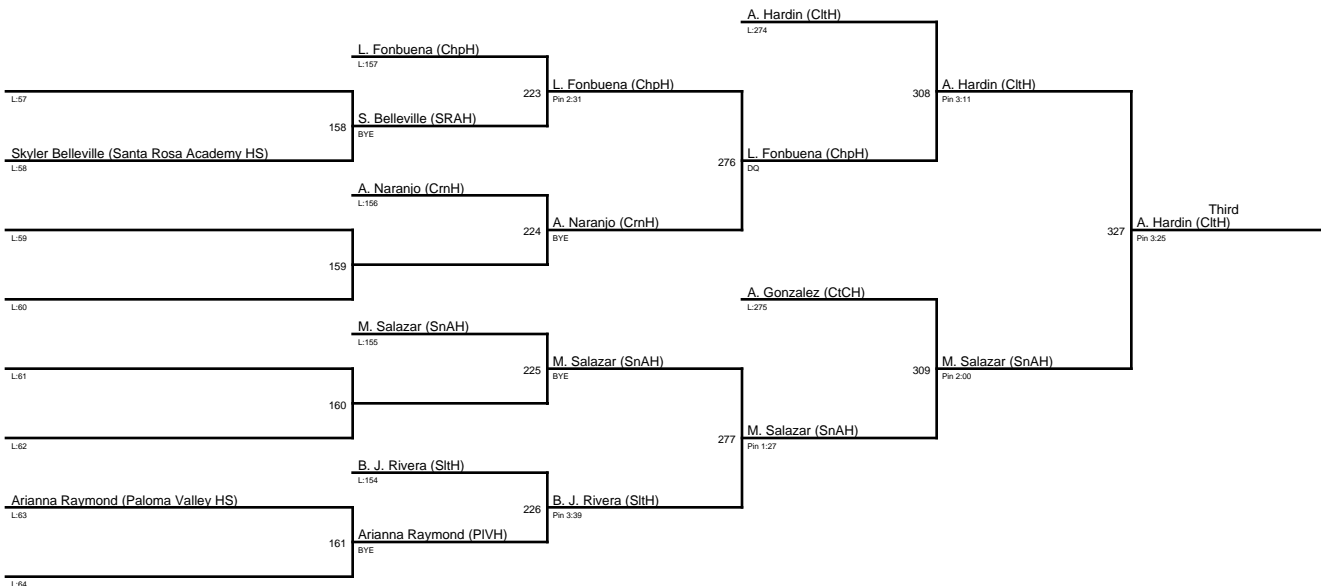

MVHS / 137

1. Genesis Miranda (MrVH)
2. Vanessa Gonzalez (RnVH)
3. Anastasia Hardin (CltH)
4. Mercedes Salazar (SnAH)