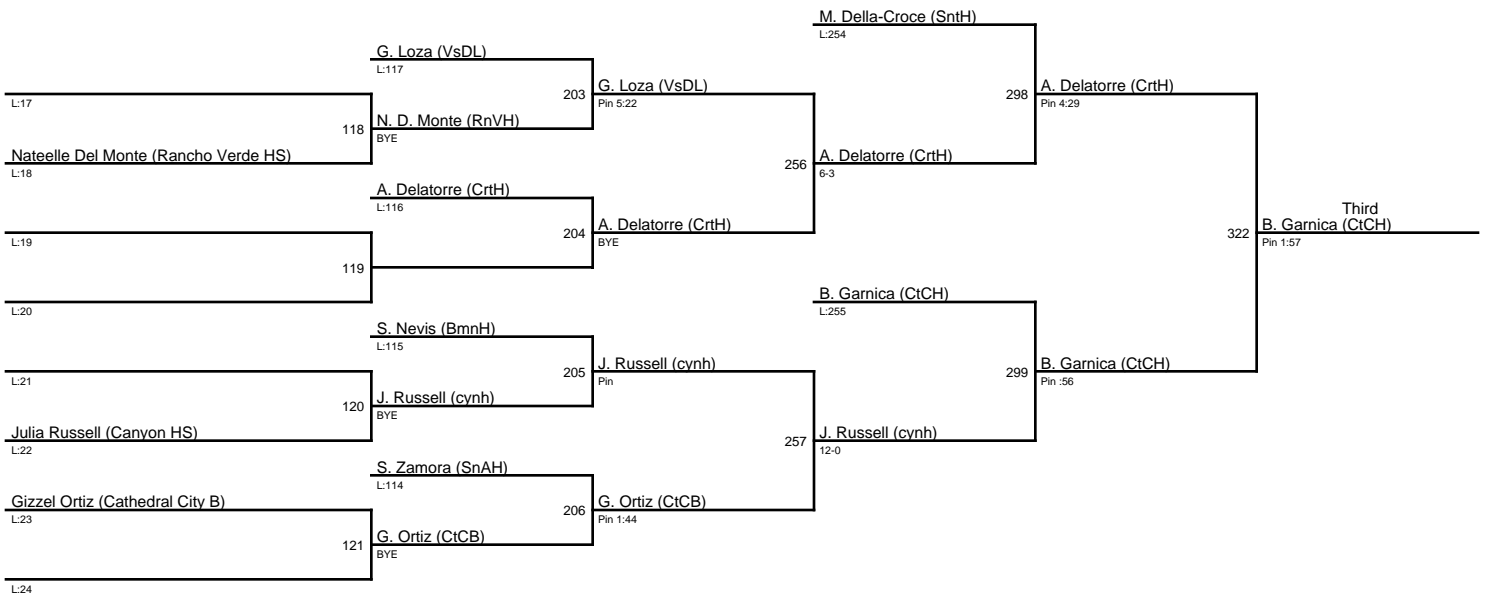

MVHS / 111

1. Roslynn Chang (CrnH)
2. Ashlee Fragoso (MrVH)
3. Britney Garnica (CtCH)
4. Angel Delatorre (CrtH)