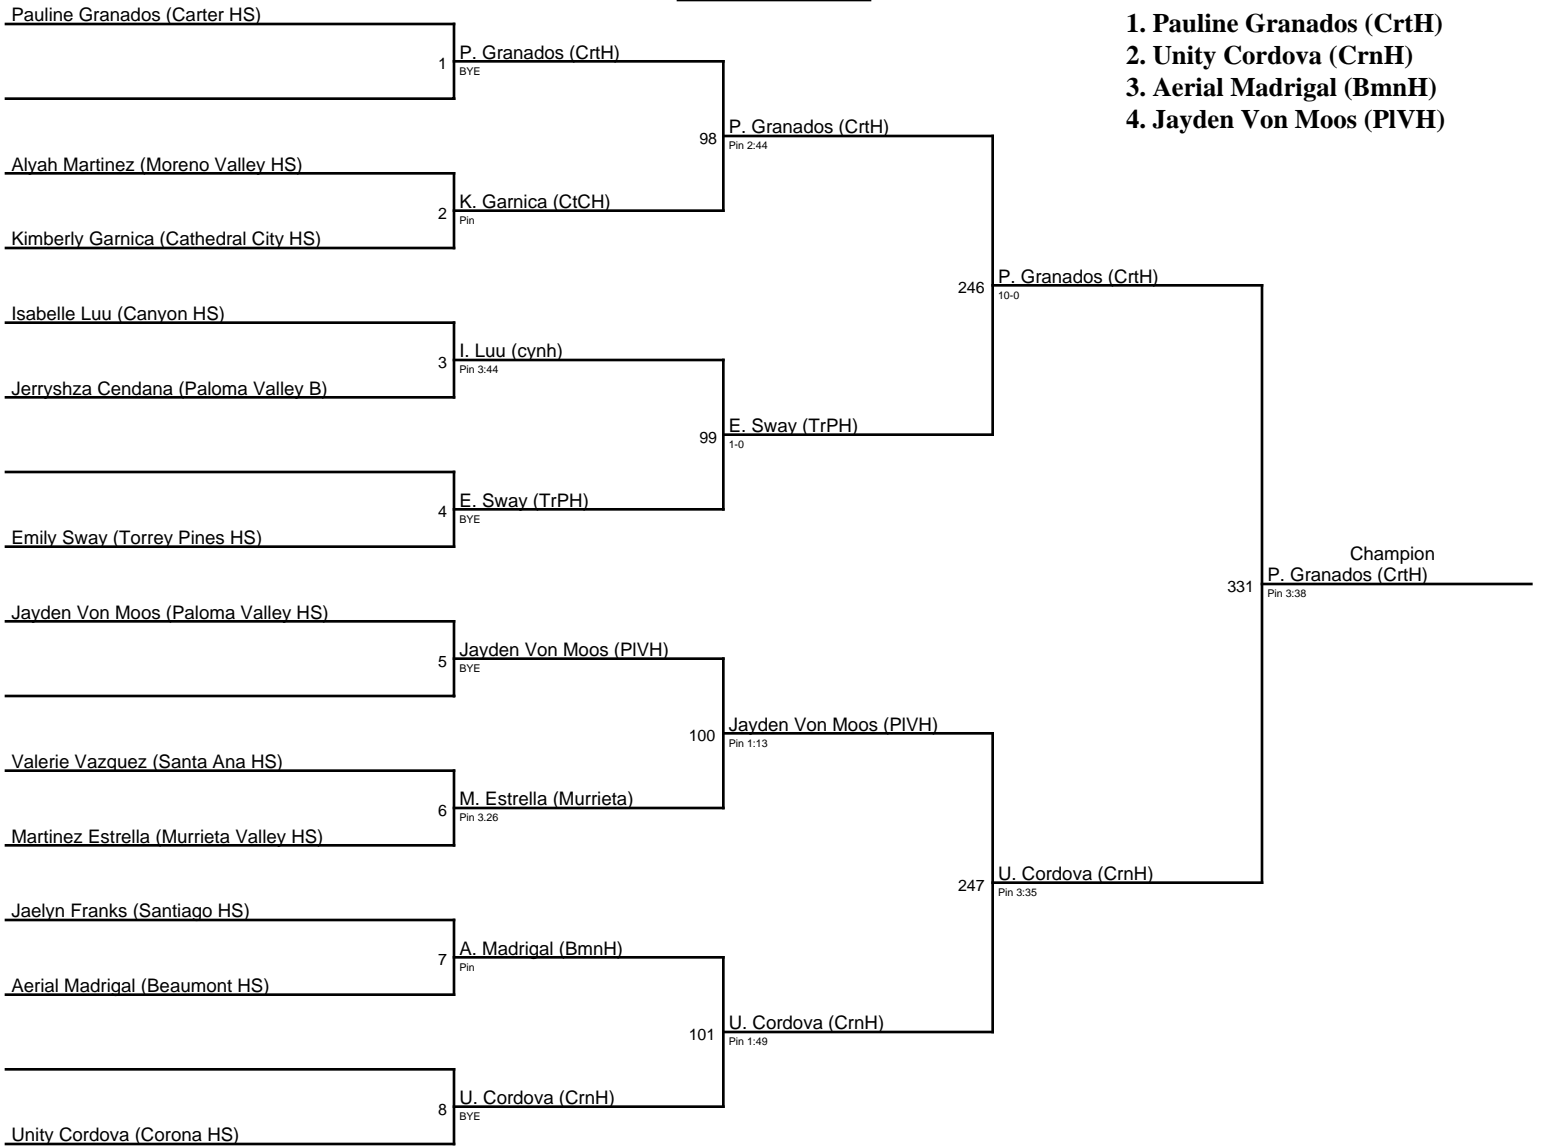

# MVHS / 101

- 1. Pauline Granados (CrthH)**
- 2. Unity Cordova (CrnH)**
- 3. Aerial Madrigal (BmnH)**
- 4. Jayden Von Moos (PIVH)**

**MVHS / 106**

1. Sugey Ceja (CrnH)
2. Onnalaya Aguilera (SnAH)
3. Makayla Breceda (NrcH)
4. Josephine Luu (cynh)