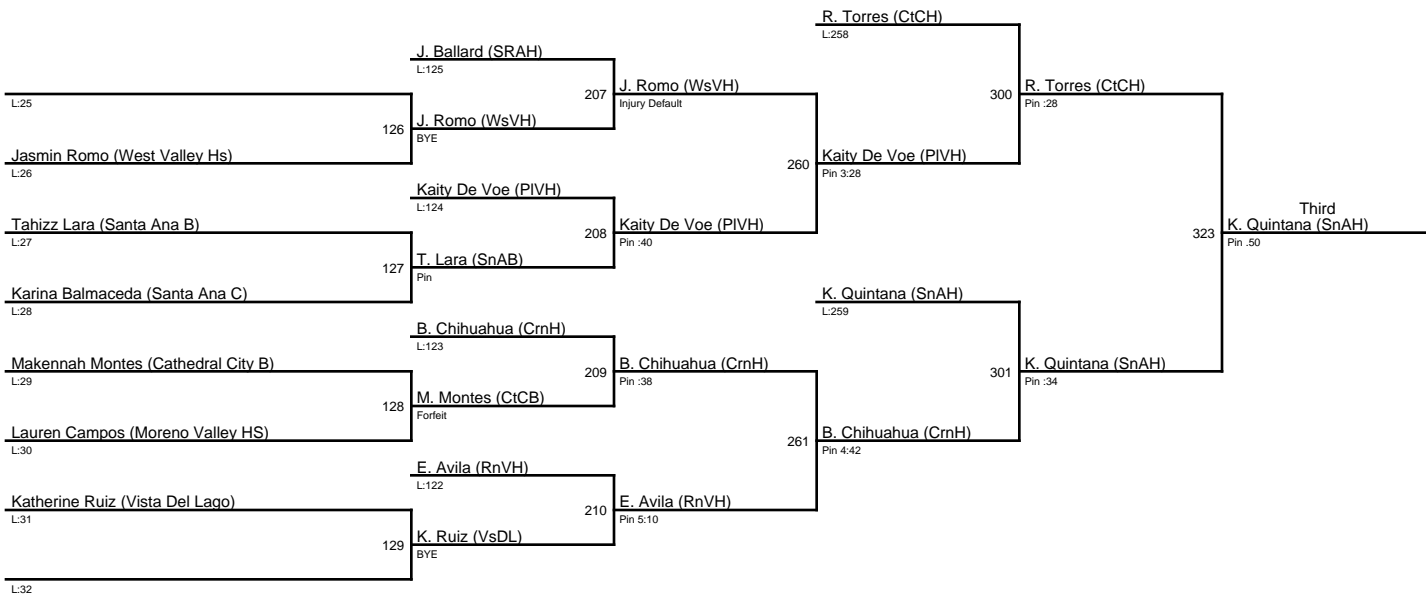

MVHS / 116

- **1. Elizabeth Wright (BrsH)**
- **2. Rebecca Drown (NrcH)**
- **3. Kate Quintana (SnAH)**
- **4. Rhianna Torres (CtCH)**