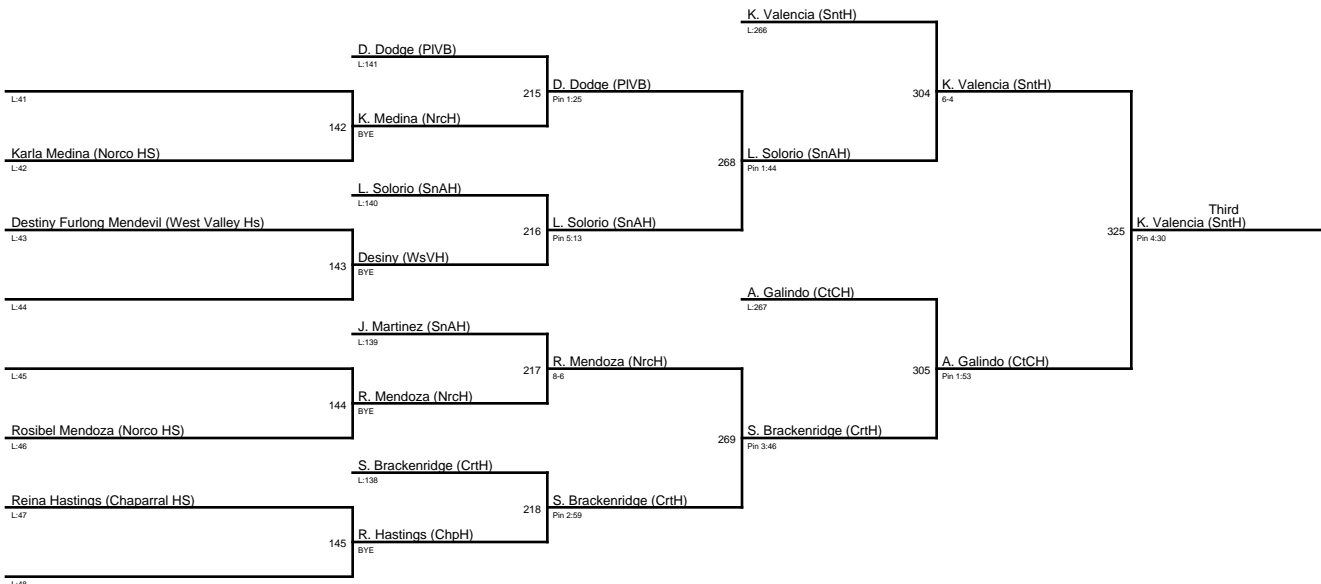

MVHS / 126

1. **1. Lelaina Navarro (PIVH)**
2. **2. Kassandra Flores (MrVH)**
3. **3. Kassandra Valencia (SntH)**
4. **4. Alejandra Galindo (CtCH)**