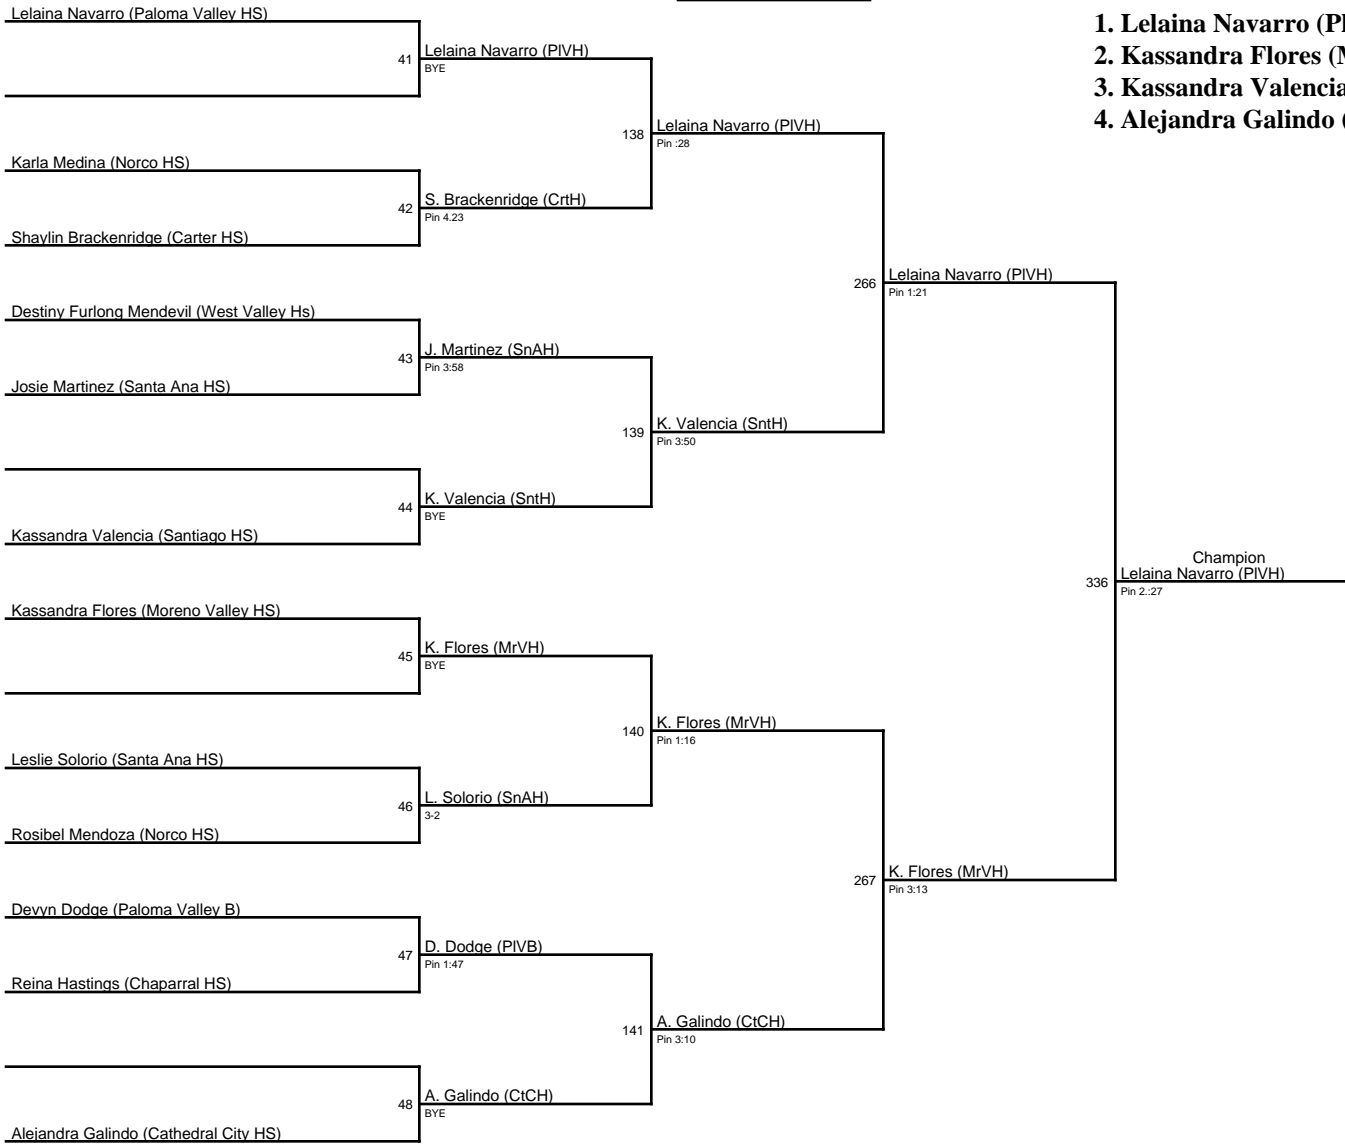

MVHS / 126

1. **1. Lelaina Navarro (PIVH)**
2. **2. Kassandra Flores (MrVH)**
3. **3. Kassandra Valencia (SntH)**
4. **4. Alejandra Galindo (CtCH)**