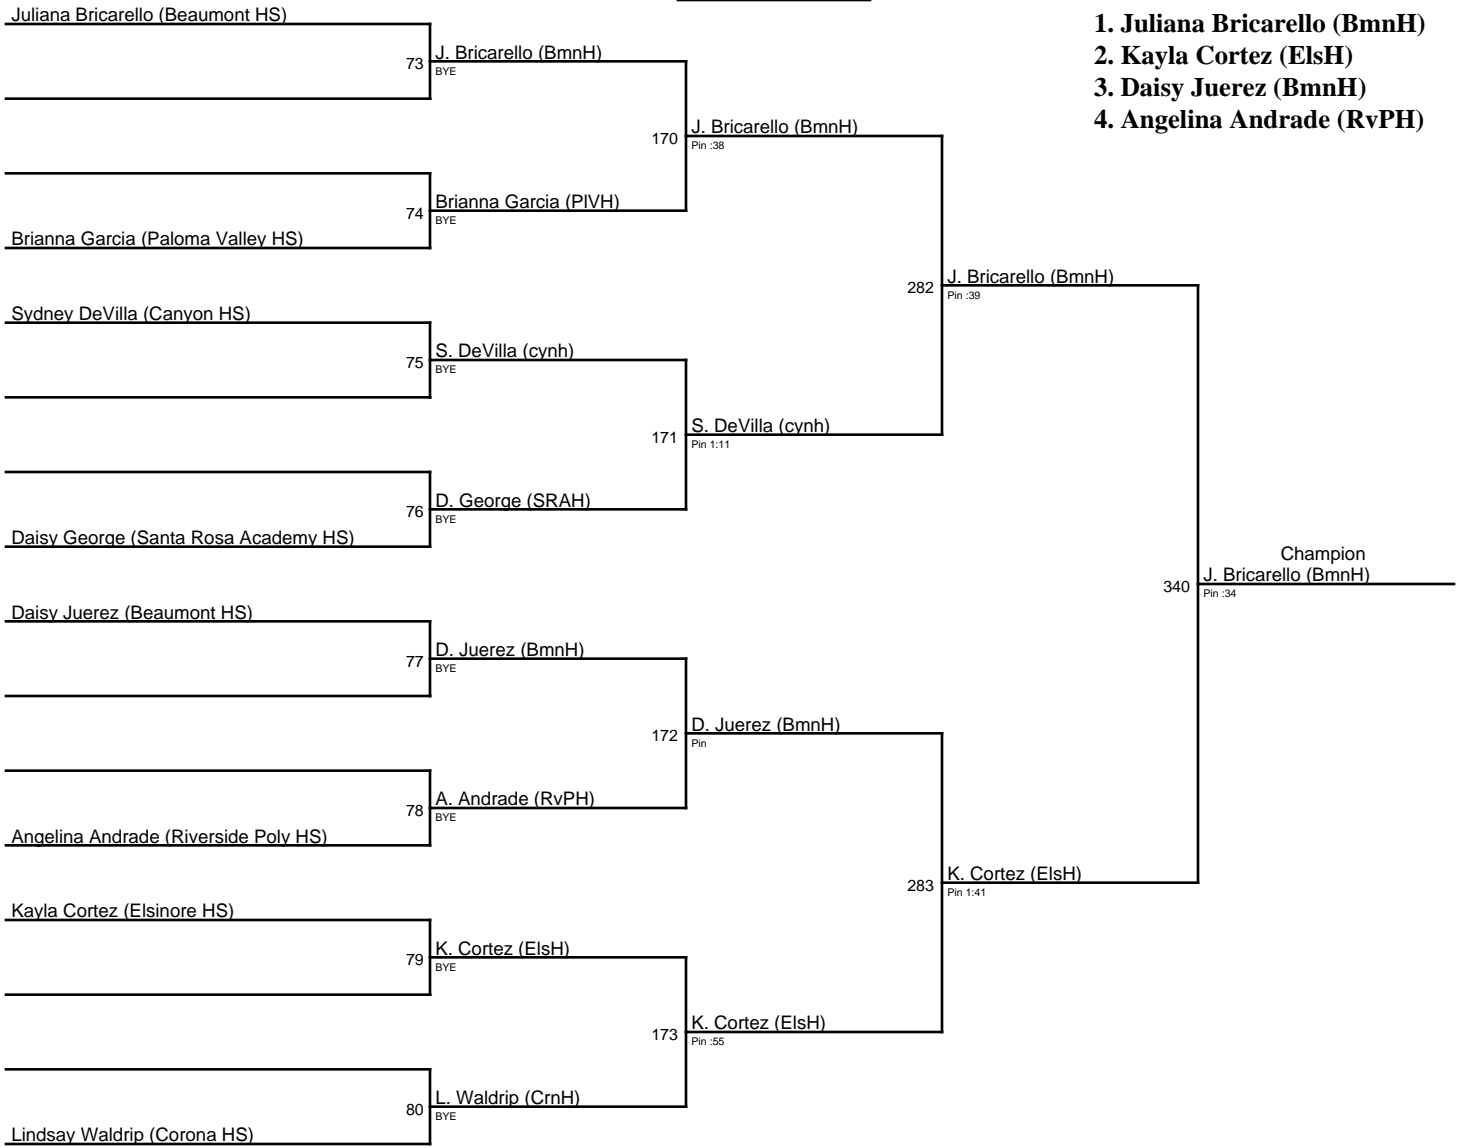

MVHS / 150

1. **1. Juliana Bricarello (BmnH)**
2. **2. Kayla Cortez (ElsH)**
3. **3. Daisy Juerez (BmnH)**
4. **4. Angelina Andrade (RvPH)**