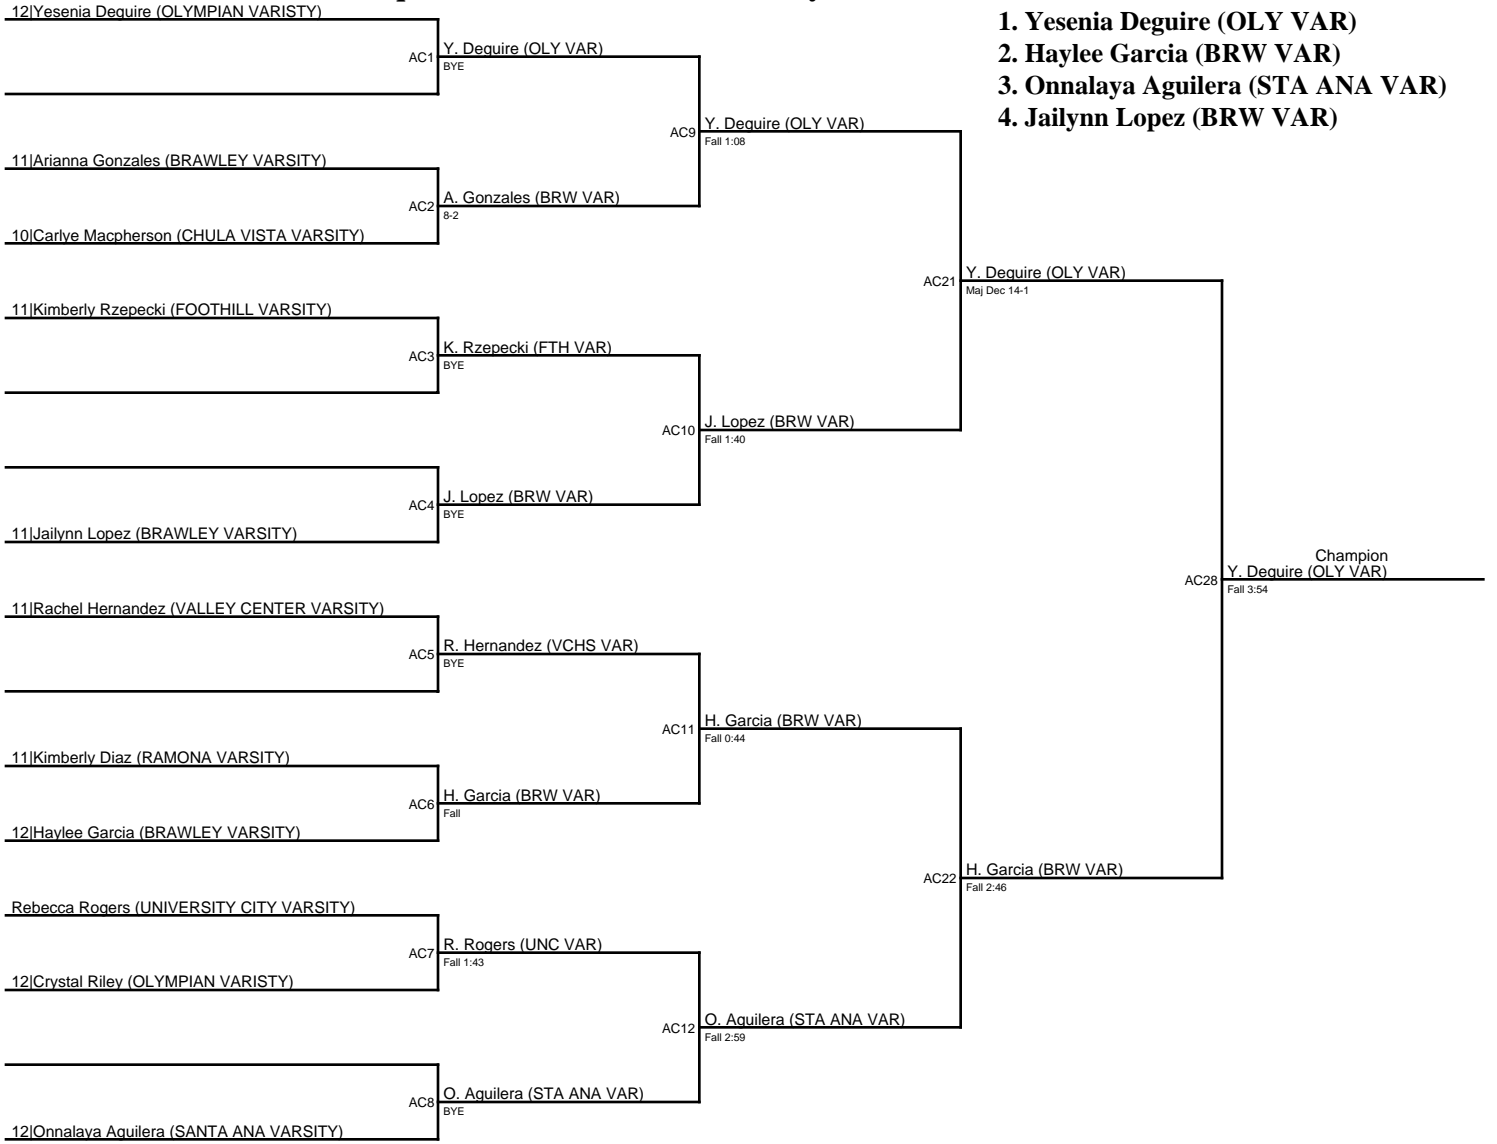

2020 San Pasqual Ladies Invitational Varsity Division / 113