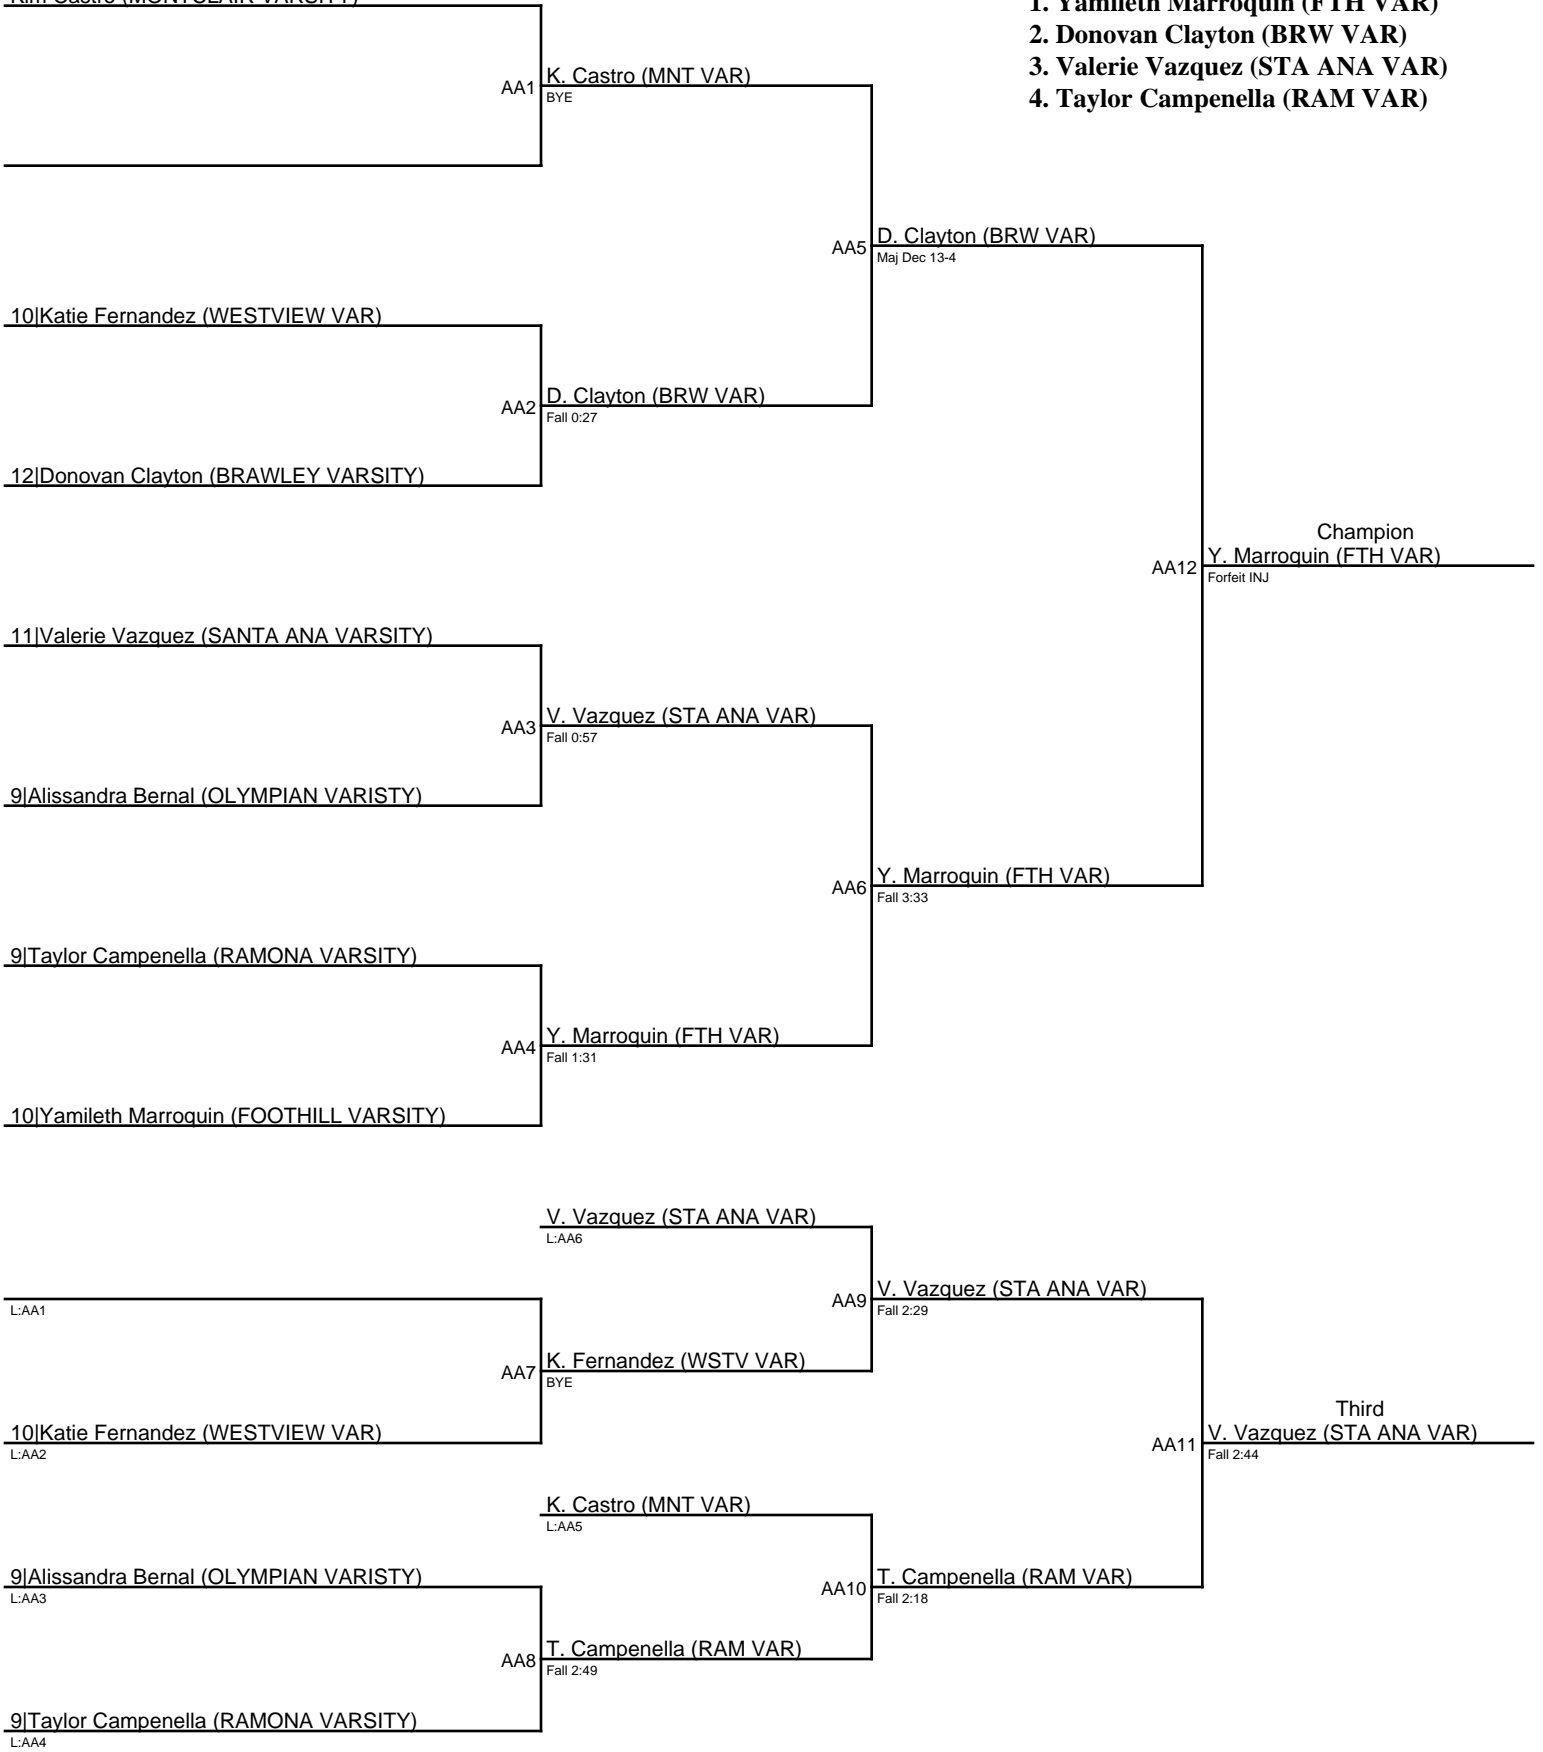

## 2020 San Pasqual Ladies Invitational Varsity Division / 103

Kim Castro (MONTCLAIR VARSITY)

1. Yamileth Marroquin (FTH VAR)
2. Donovan Clayton (BRW VAR)
3. Valerie Vazquez (STA ANA VAR)
4. Taylor Campenella (RAM VAR)