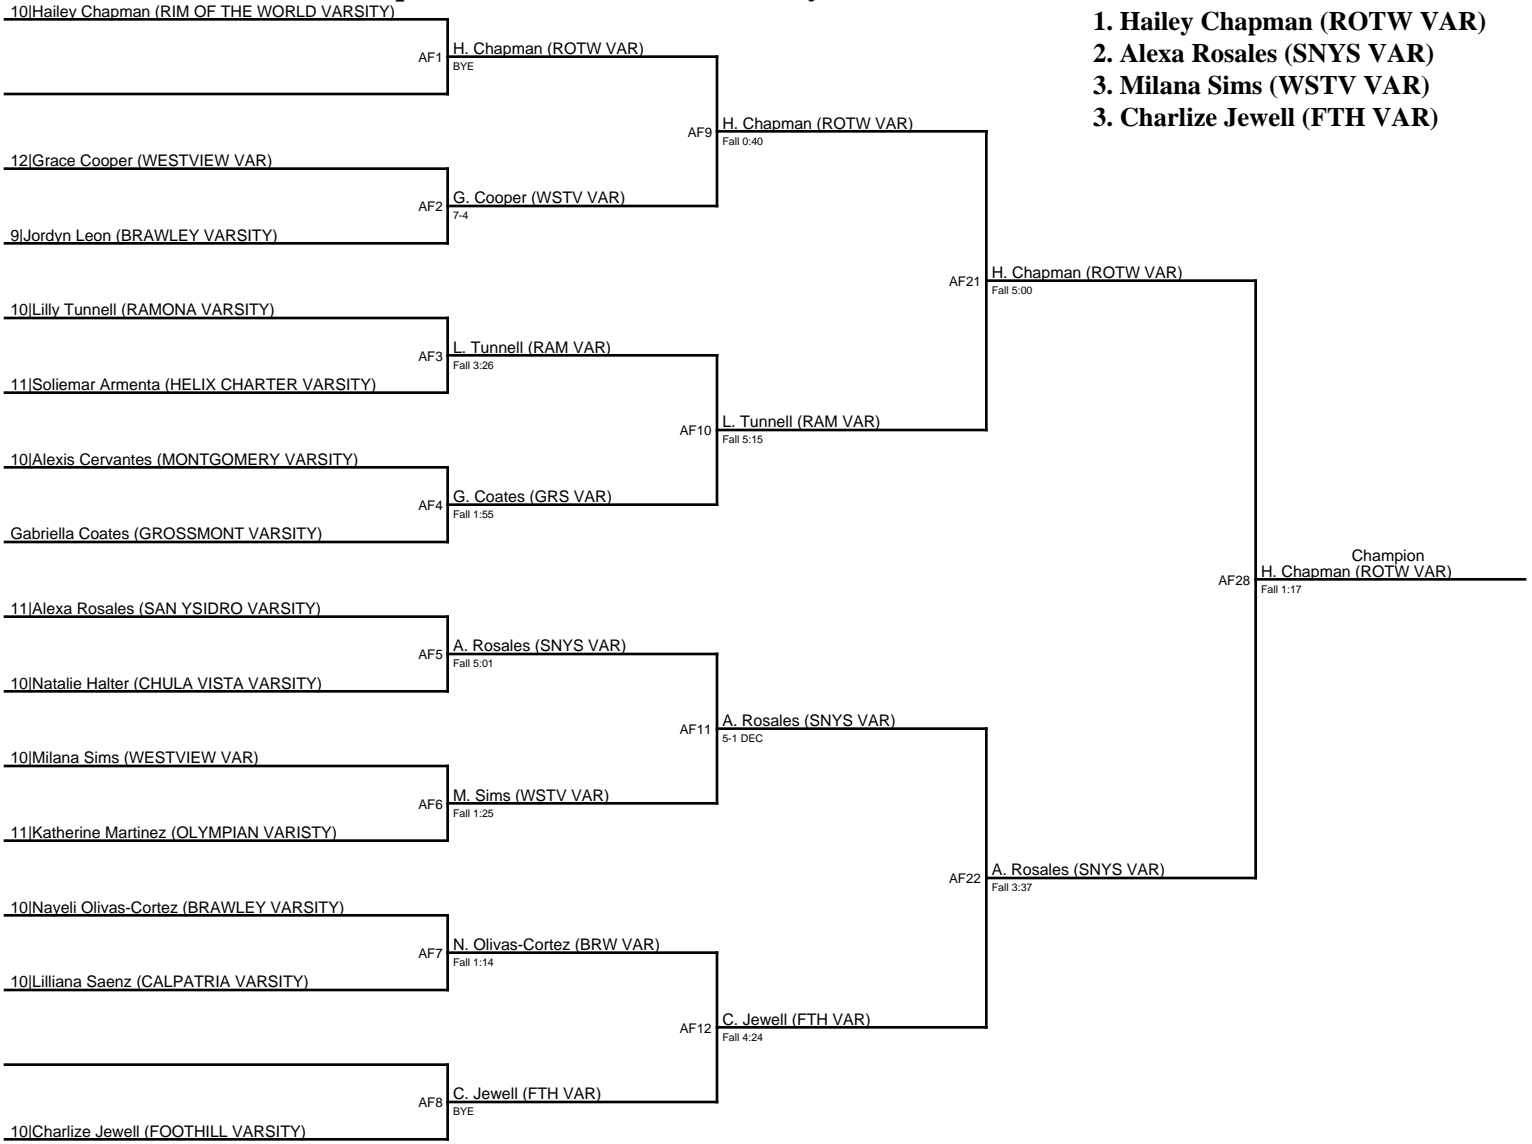

2020 San Pasqual Ladies Invitational Varsity Division / 128

- **1. Hailey Chapman (ROTW VAR)**
- **2. Alexa Rosales (SNYS VAR)**
- **3. Milana Sims (WSTV VAR)**
- **3. Charlize Jewell (FTH VAR)**