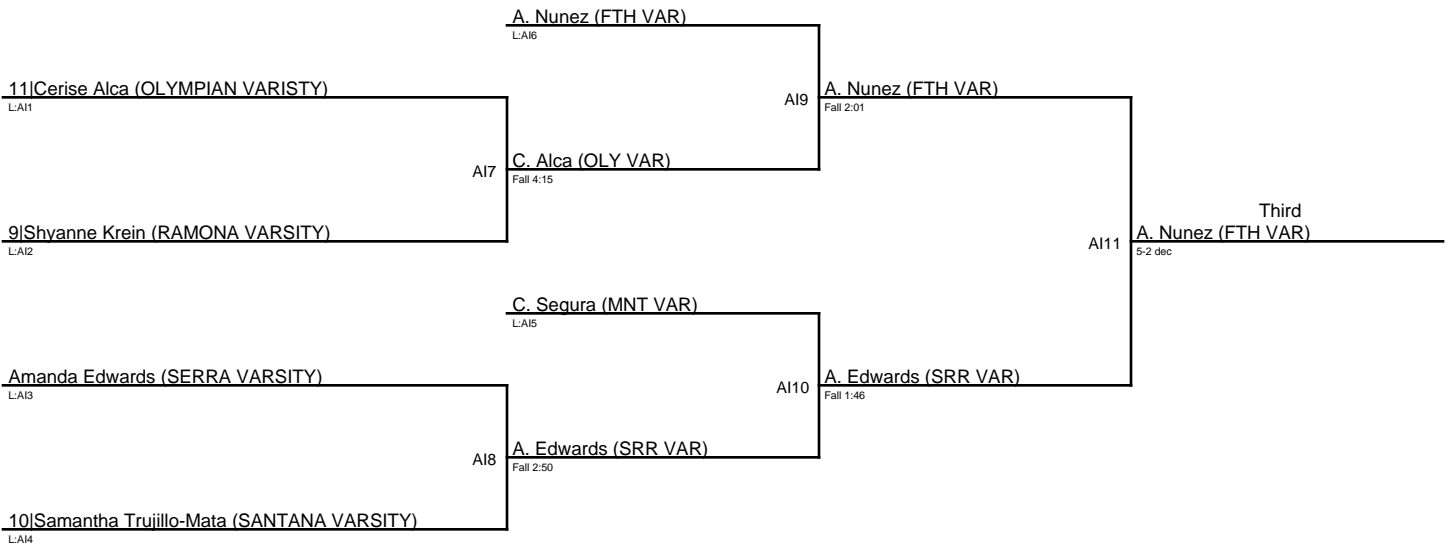

2020 San Pasqual Ladies Invitational Varsity Division / 145

Cindy Segura (MONTCLAIR VARSITY)

1. Desiree Jones (VCHS VAR)
2. Natalia Montiel (IMP VAR)
3. Anais Nunez (FTH VAR)
4. Amanda Edwards (SRR VAR)