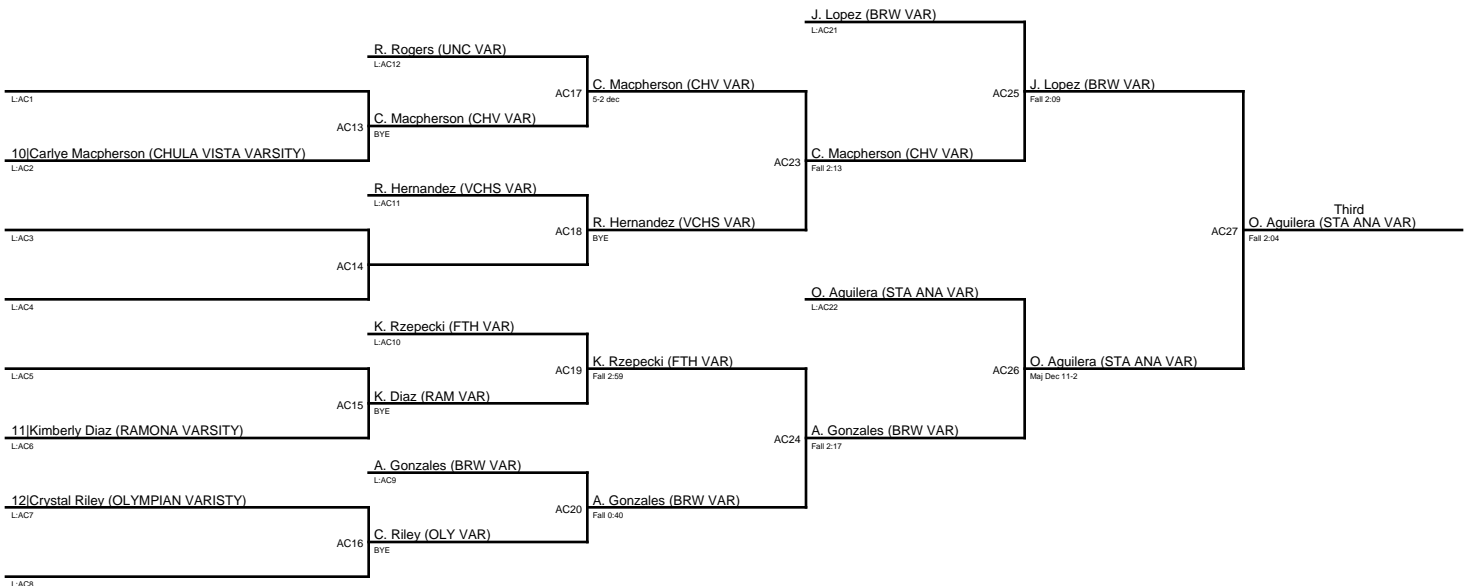

2020 San Pasqual Ladies Invitational Varsity Division / 113