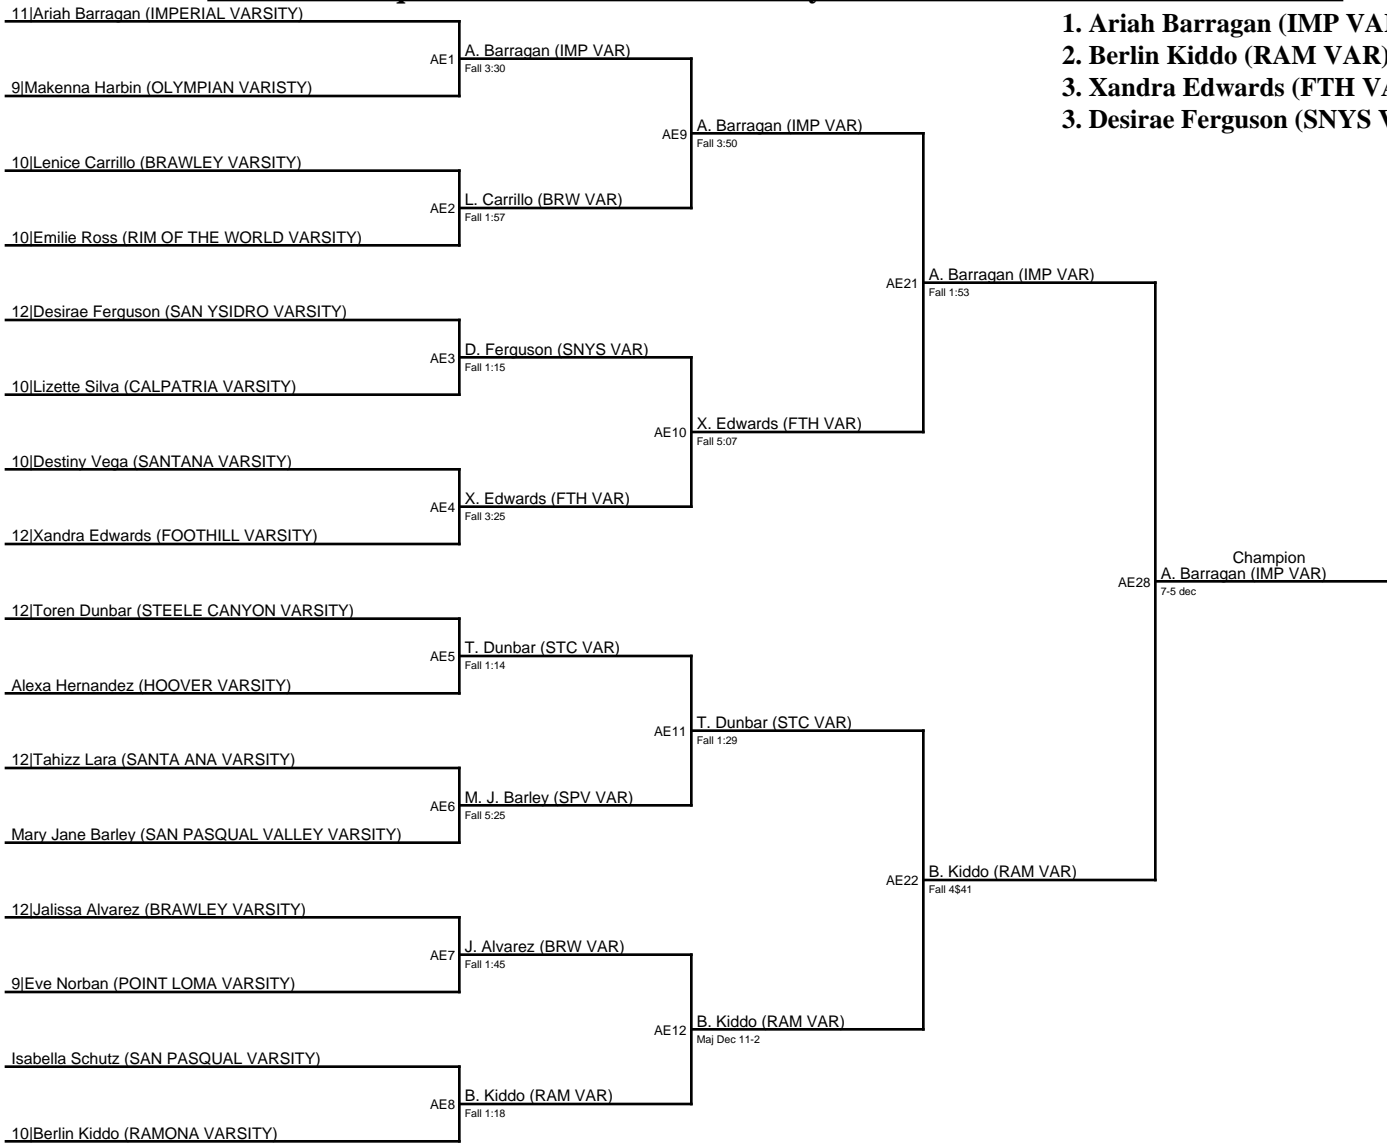

2020 San Pasqual Ladies Invitational Varsity Division / 123

1. Ariah Barragan (IMP VAR)
2. Berlin Kiddo (RAM VAR)
3. Xandra Edwards (FTH VAR)
3. Desirae Ferguson (SNYS VAR)