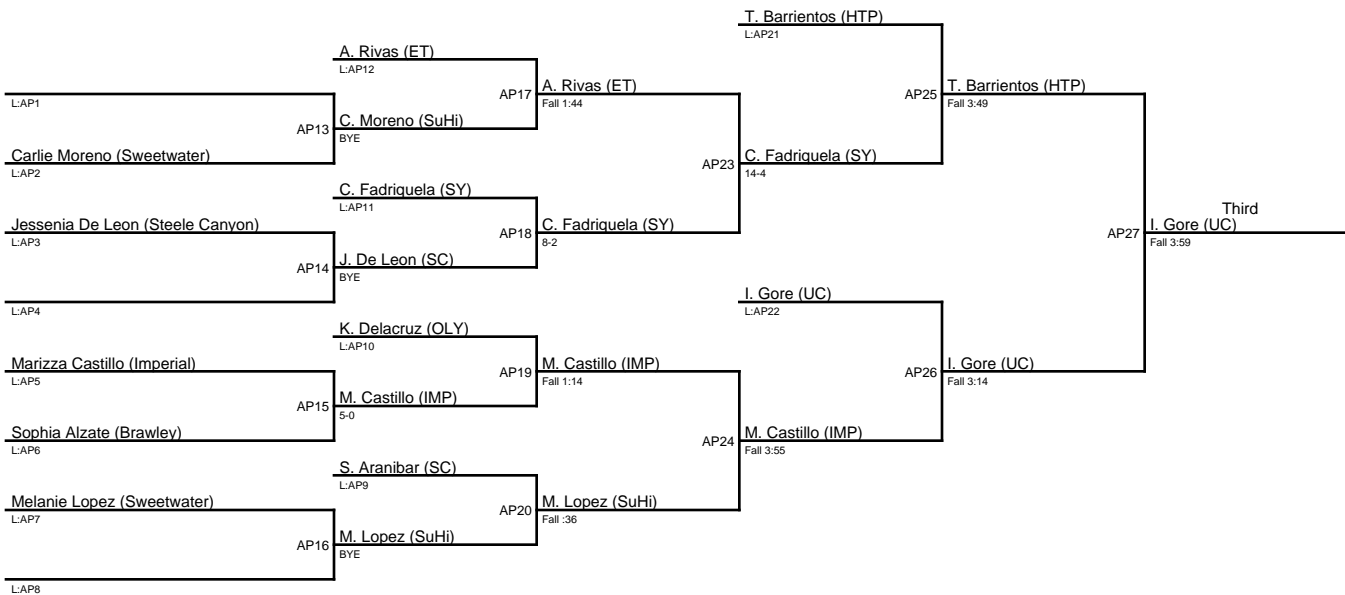

The South Bay Classic 1/4/25 / JV|137

1. Sulay Ramirez (OLY)
2. Alex Castaneda (CV)
3. Imani Gore (UC)
4. Tatianna Barrientos (HTP)