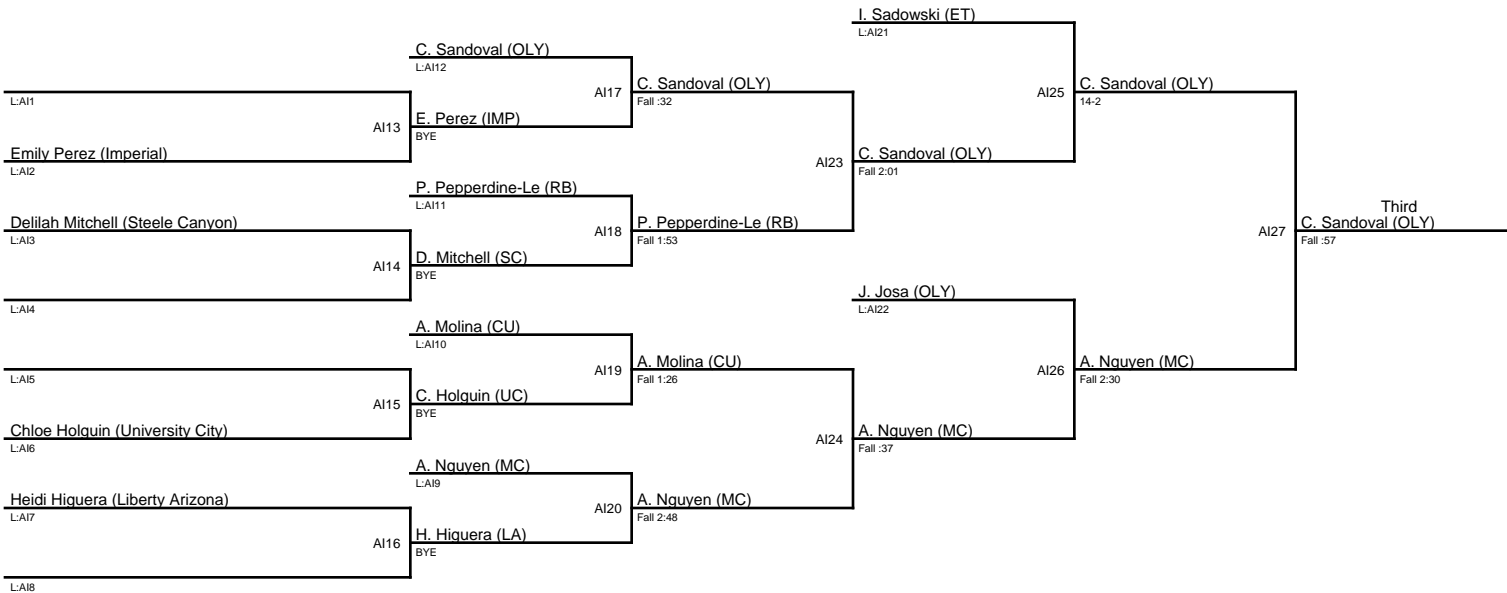

The South Bay Classic 1/4/25 / Varsity|122

1. Gizelle Fort (WH)
2. Mia Gonzalez (CU)
3. Cheyenne Sandoval (OLY)
4. April Nguyen (MC)