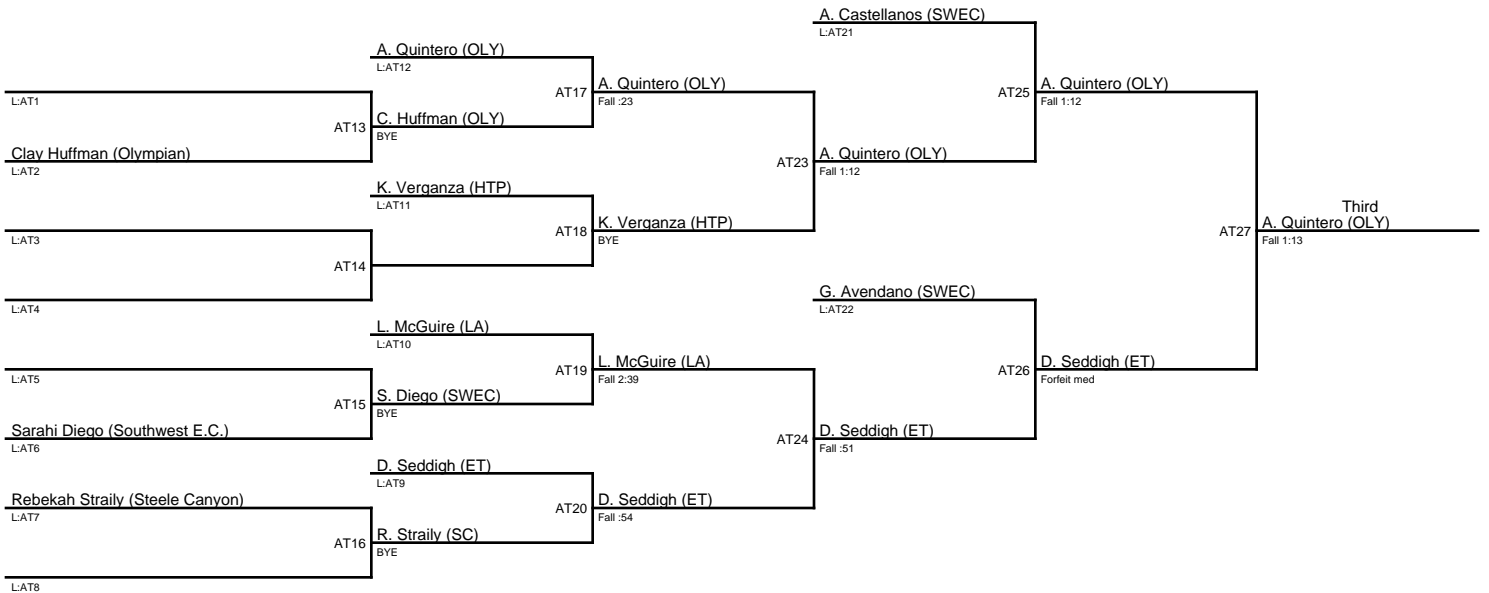

The South Bay Classic 1/4/25 / JV|147

1. Alondra Ramirez (SP)
2. Mia Trinidad (IMP)
3. Aynnara Quintero (OLY)
4. Diana Seddigh (ET)