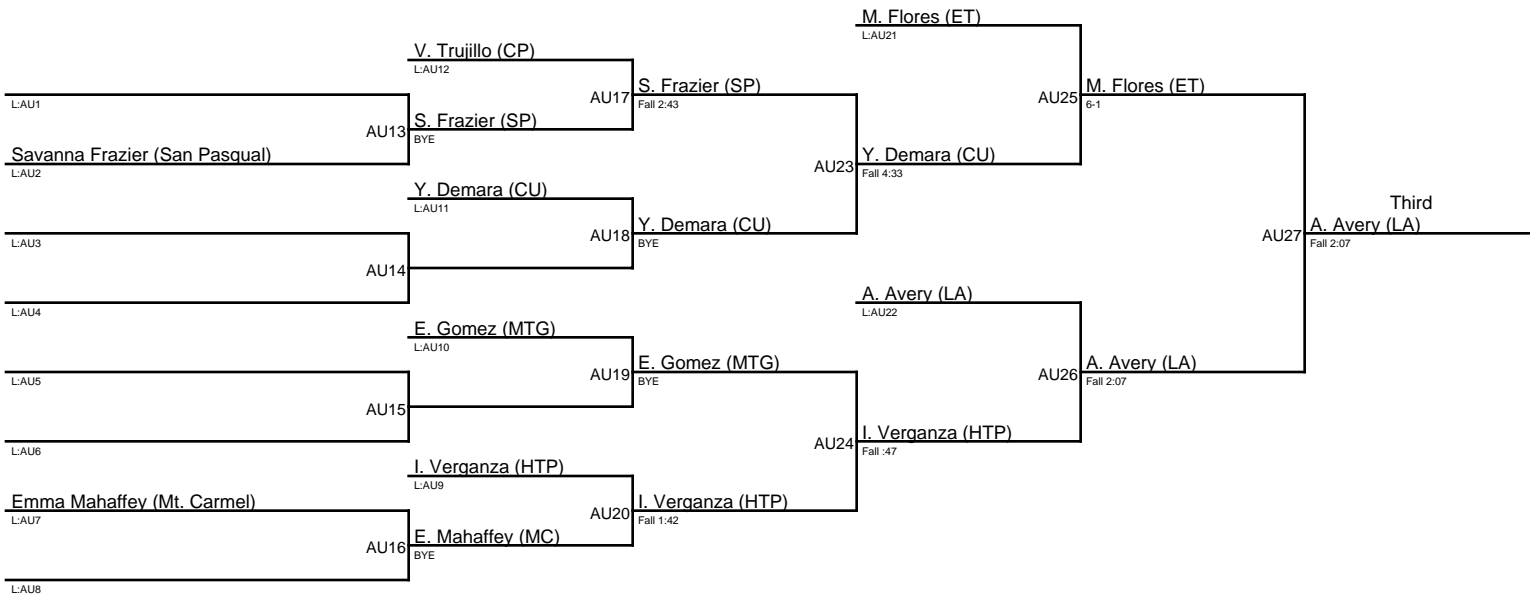

The South Bay Classic 1/4/25 / Varsity|157