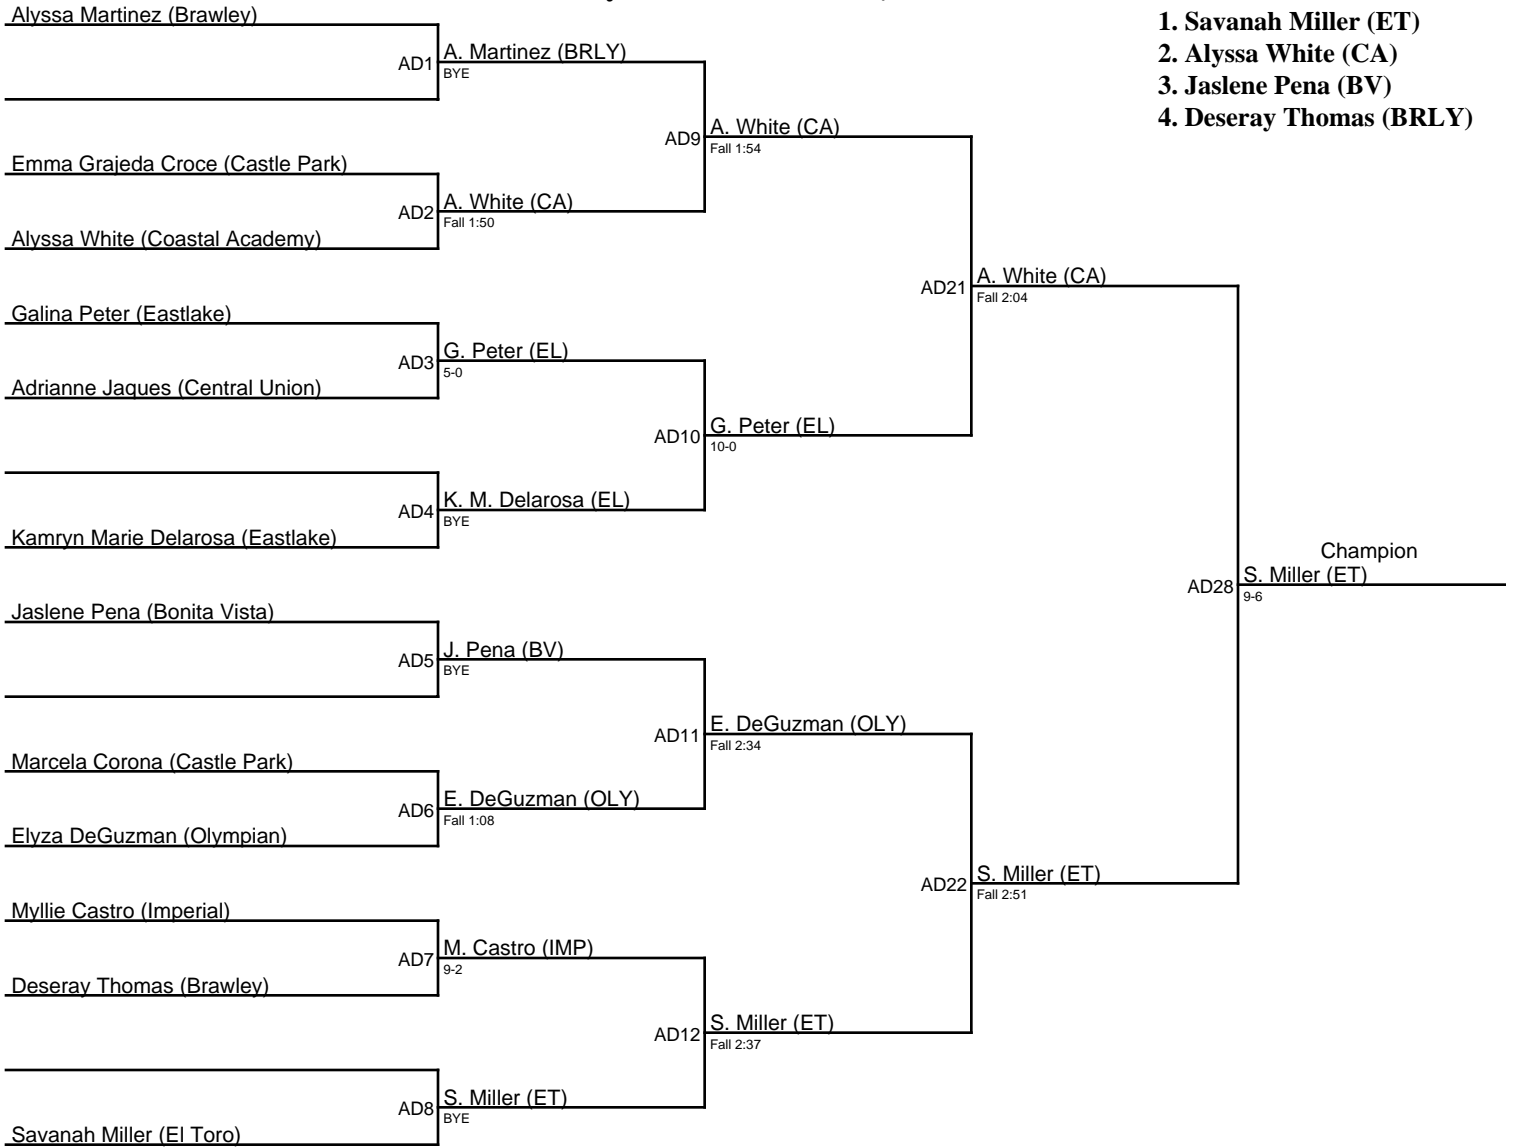

The South Bay Classic 1/4/25 / JV|107

1. Savannah Miller (ET)
2. Alyssa White (CA)
3. Jaslene Pena (BV)
4. Deseray Thomas (BRLY)