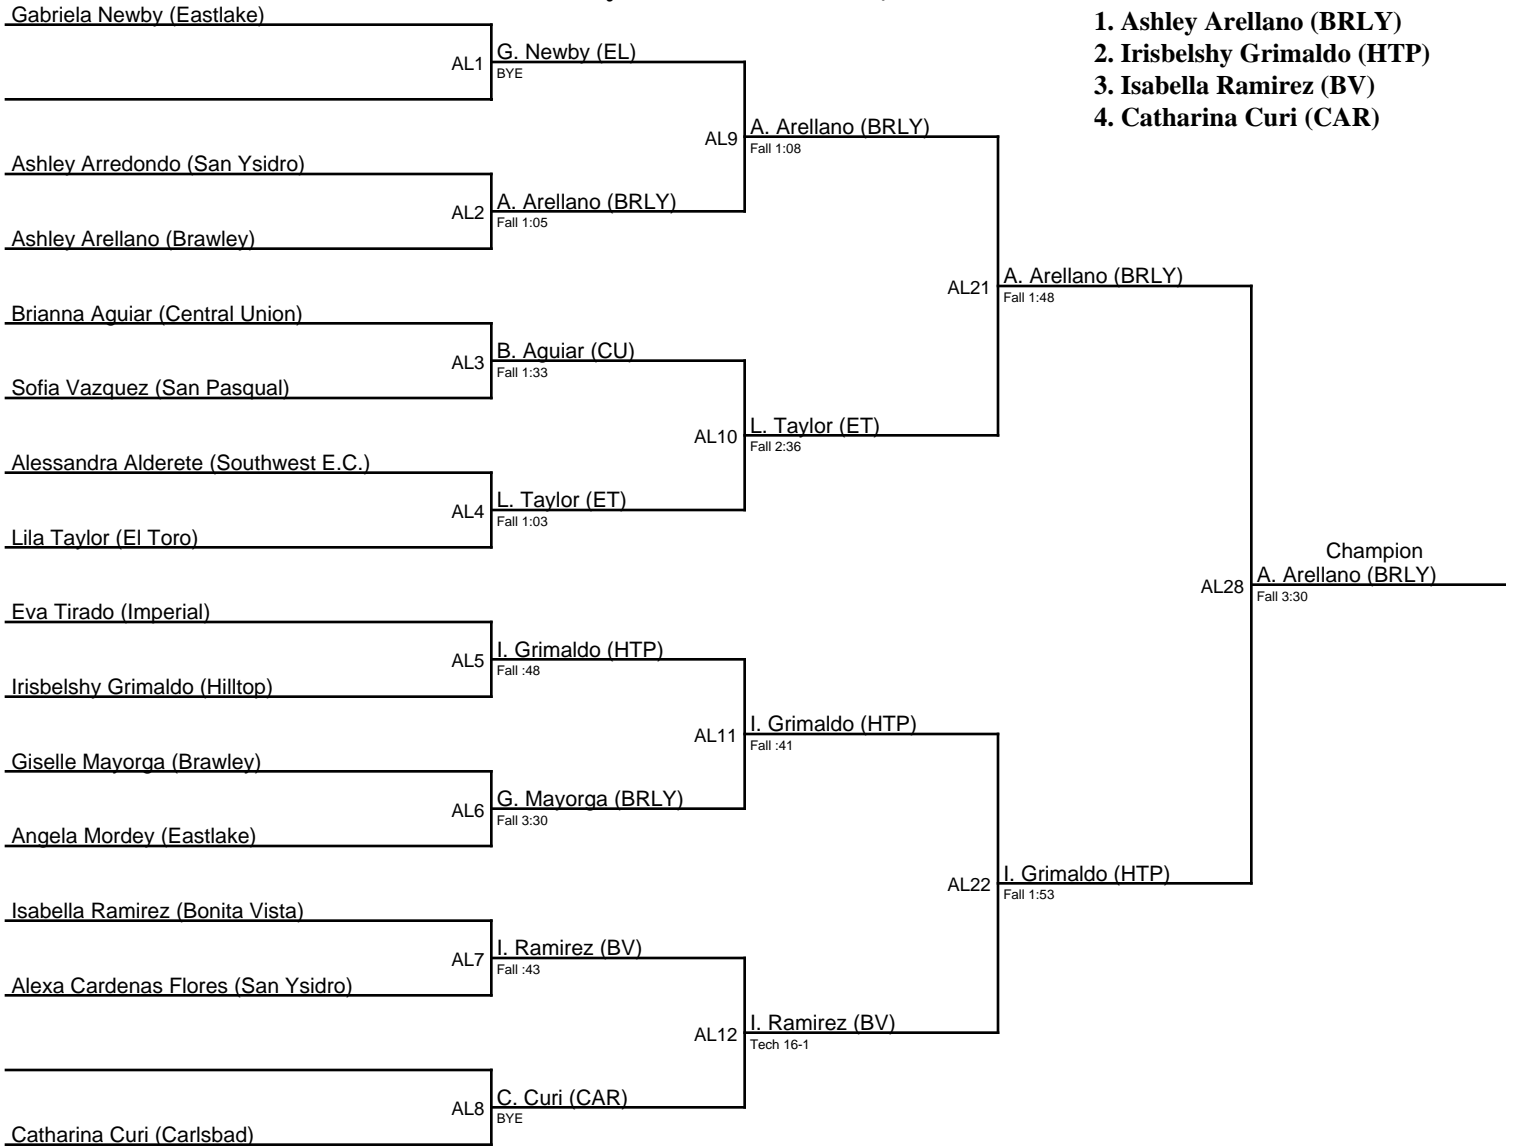

The South Bay Classic 1/4/25 / JV|127

1. Ashley Arellano (BRLY)
2. Irisbelshy Grimaldo (HTP)
3. Isabella Ramirez (BV)
4. Catharina Curi (CAR)