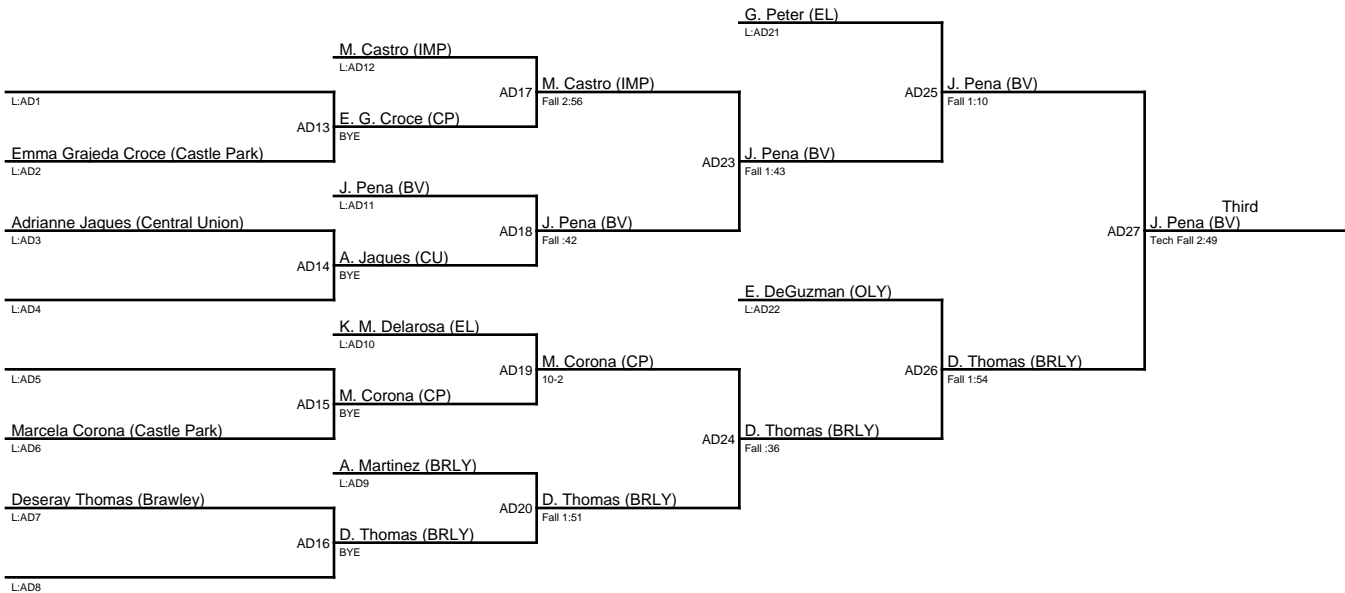

The South Bay Classic 1/4/25 / JV|107

1. Savannah Miller (ET)
2. Alyssa White (CA)
3. Jaslene Pena (BV)
4. Deseray Thomas (BRLY)