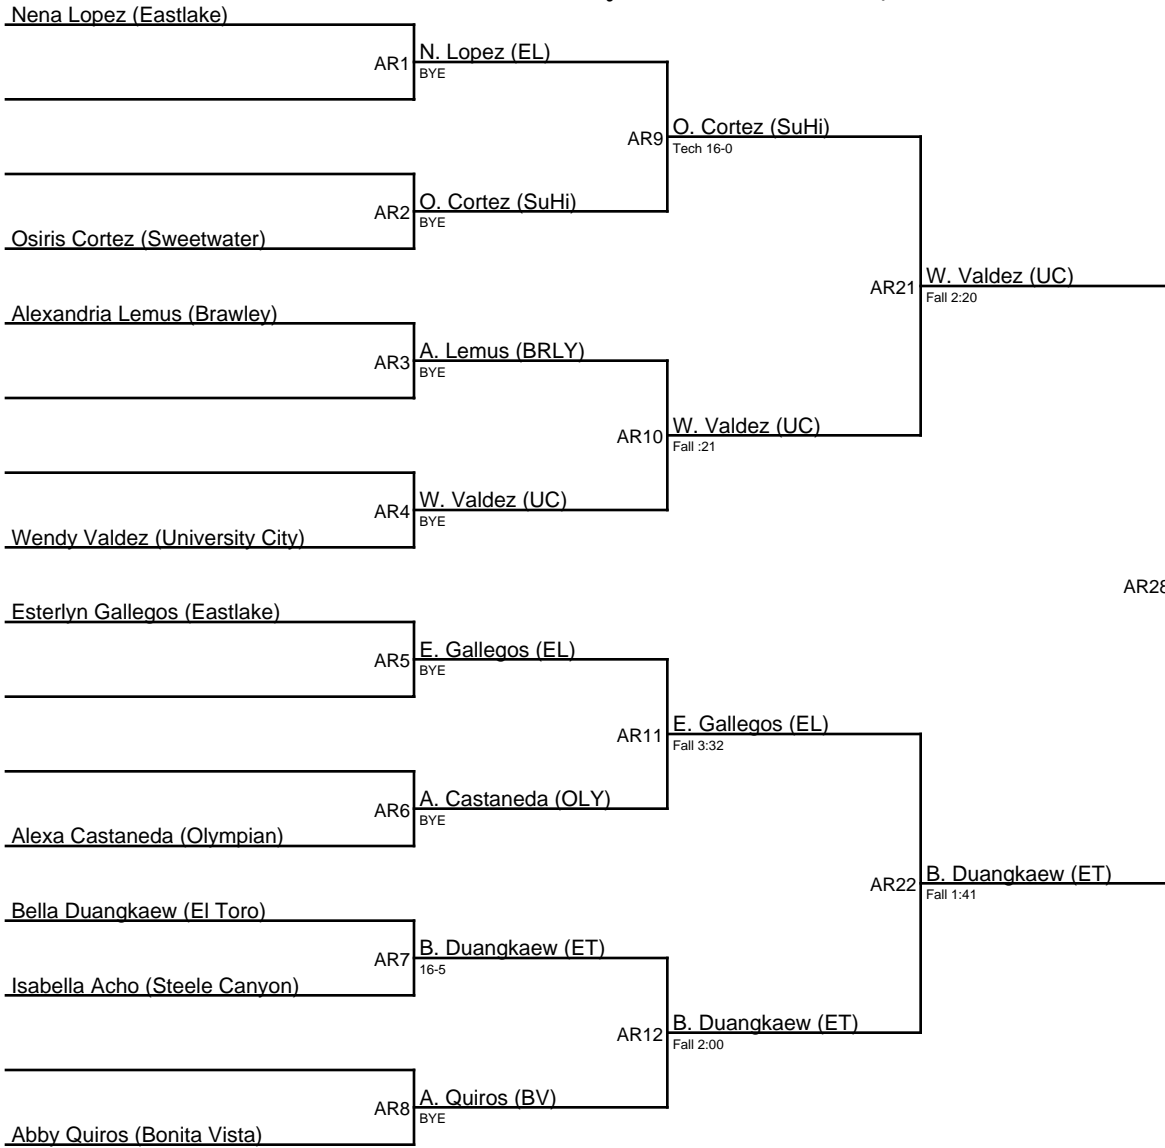

The South Bay Classic 1/4/25 / JV|142

1. Bella Duangkaew (ET)
2. Wendy Valdez (UC)
3. Isabella Acho (SC)
4. Abby Quiros (BV)