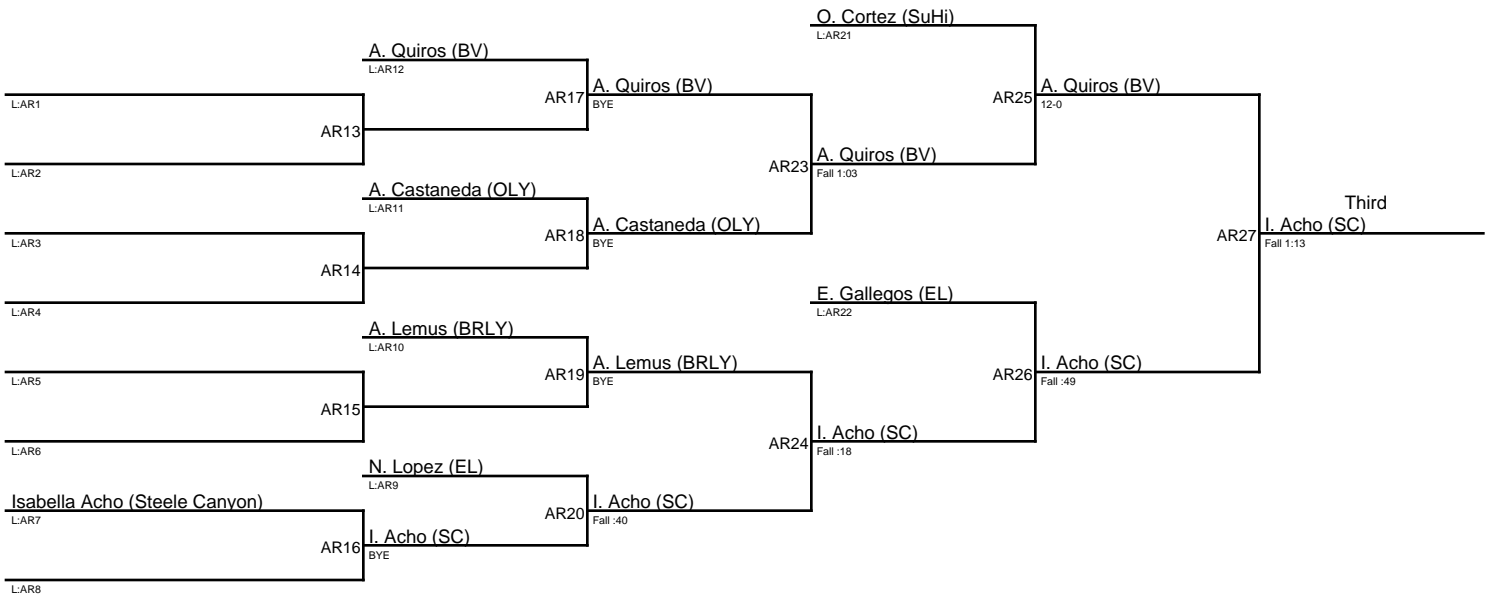

The South Bay Classic 1/4/25 / JV|142

1. Bella Duangkaew (ET)
2. Wendy Valdez (UC)
3. Isabella Acho (SC)
4. Abby Quiros (BV)