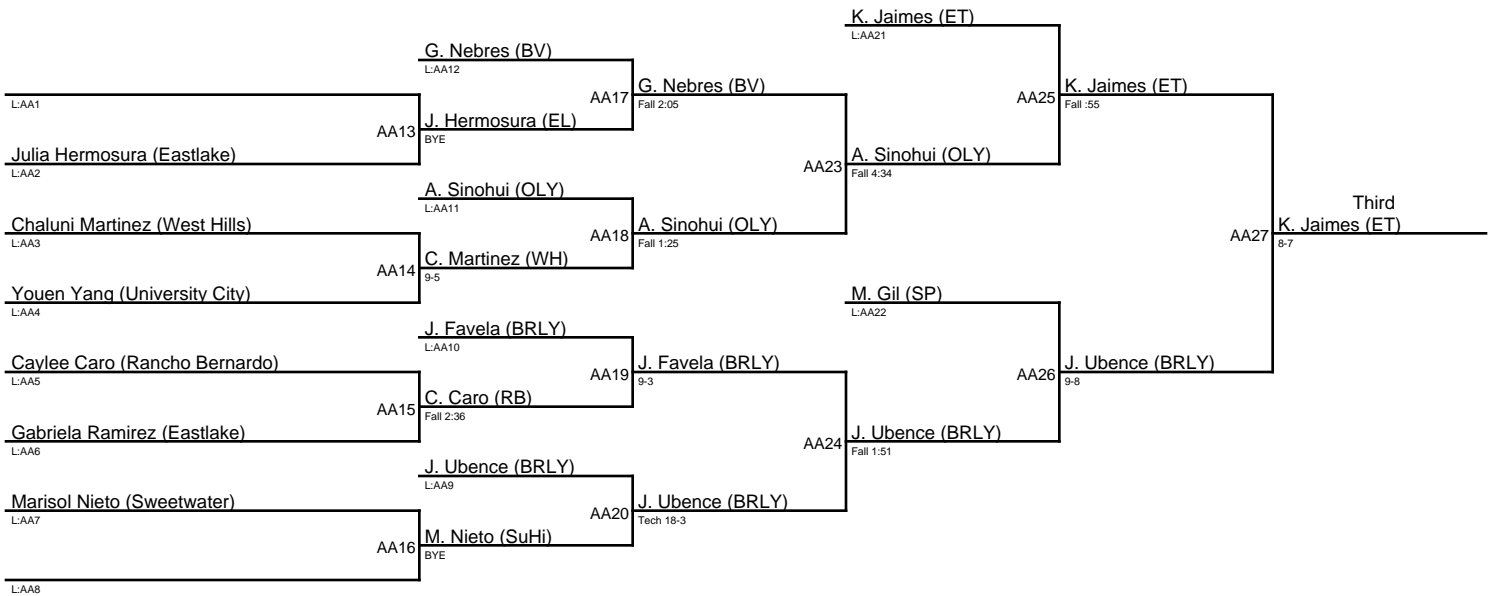

# The South Bay Classic 1/4/25 / Varsity|102

Alethia Tolentino (Coastal Academy)