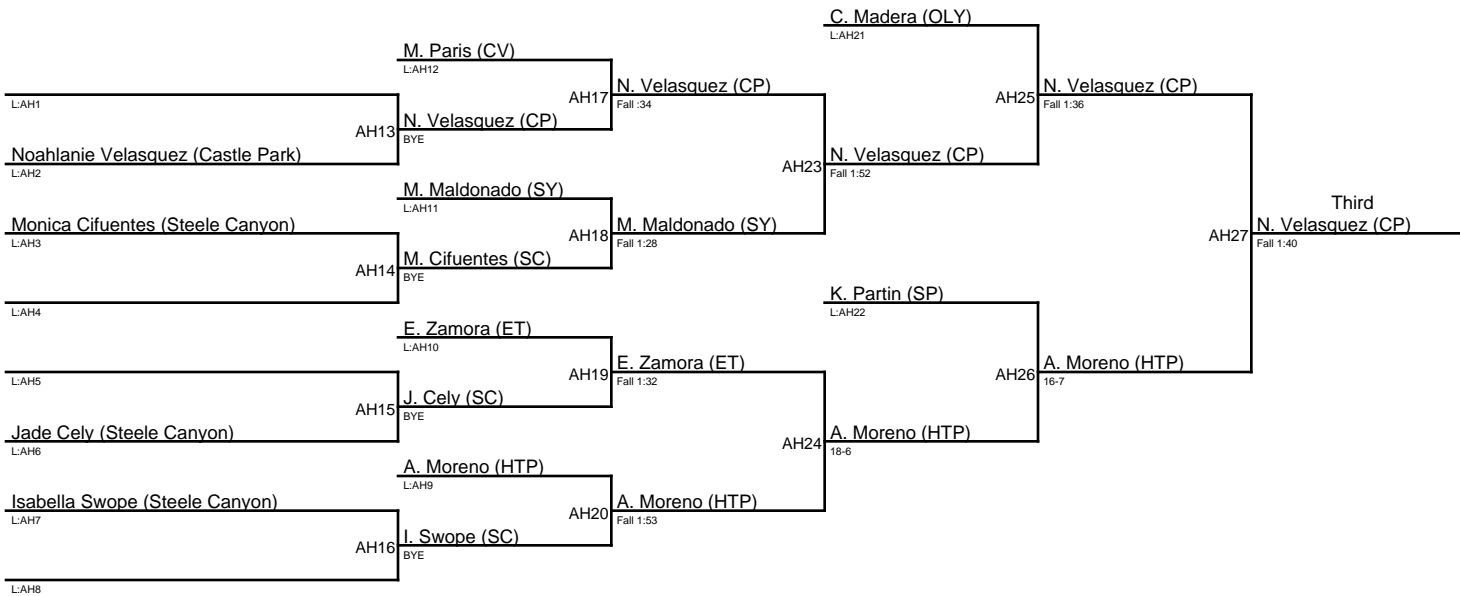

The South Bay Classic 1/4/25 / JV|117