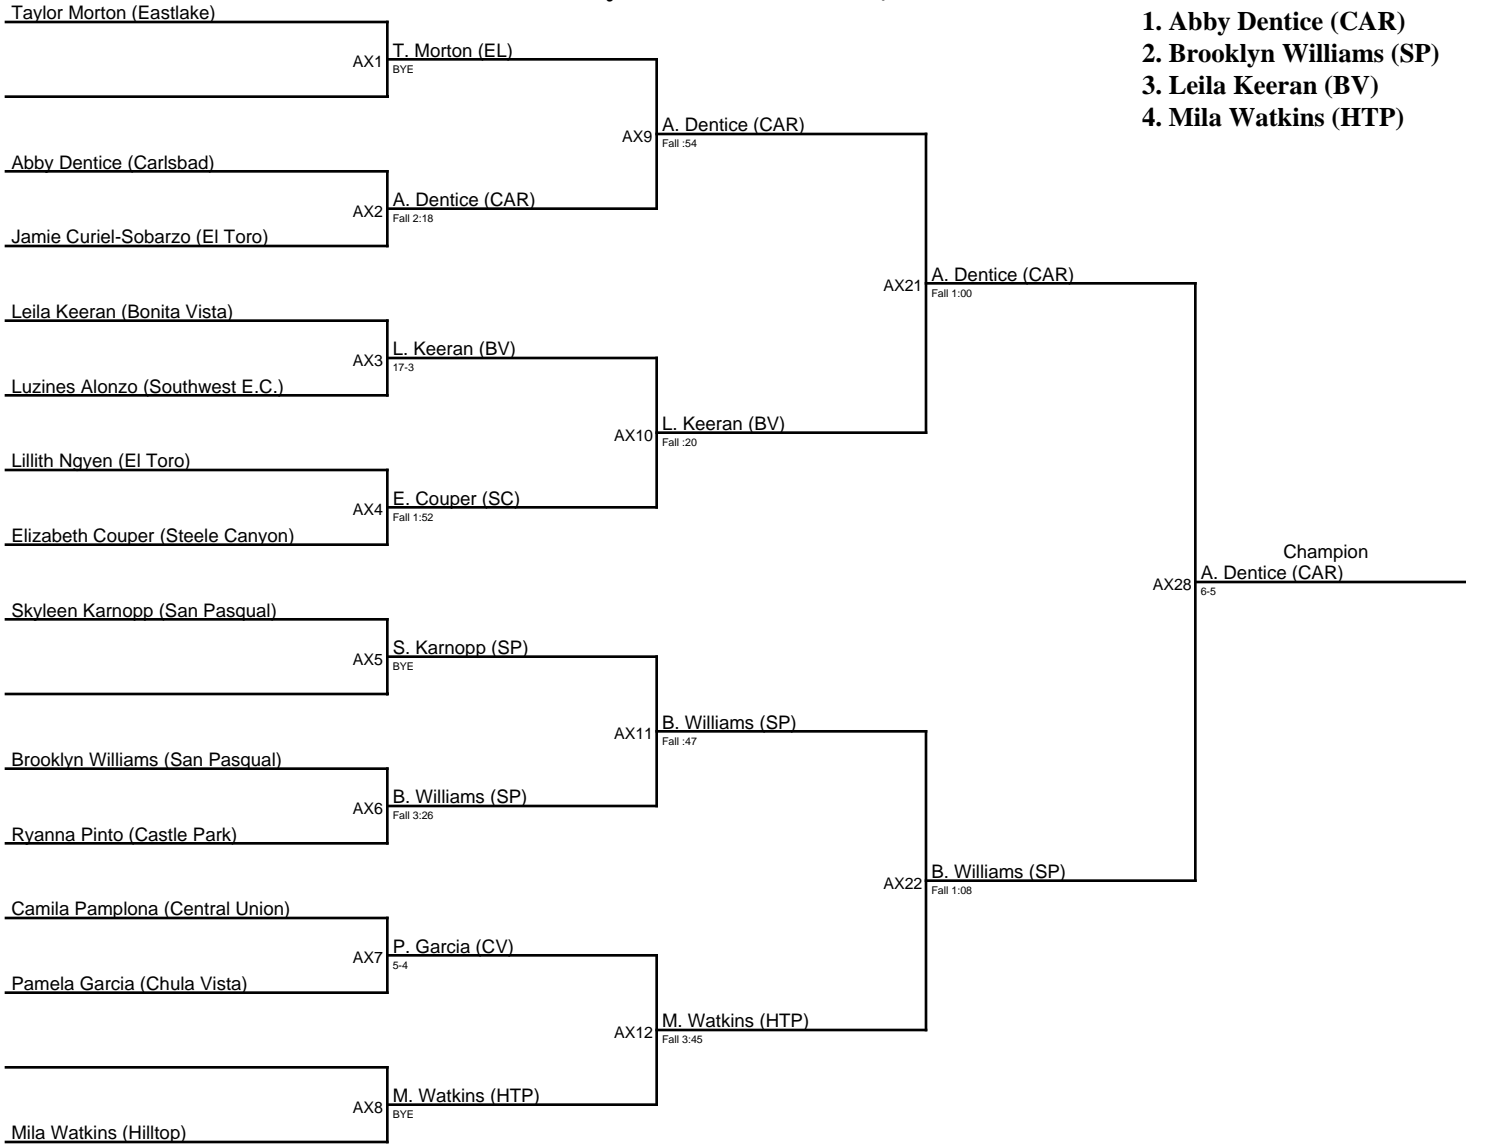

The South Bay Classic 1/4/25 / JV|172

1. Abby Dentice (CAR)
2. Brooklyn Williams (SP)
3. Leila Keeran (BV)
4. Mila Watkins (HTP)