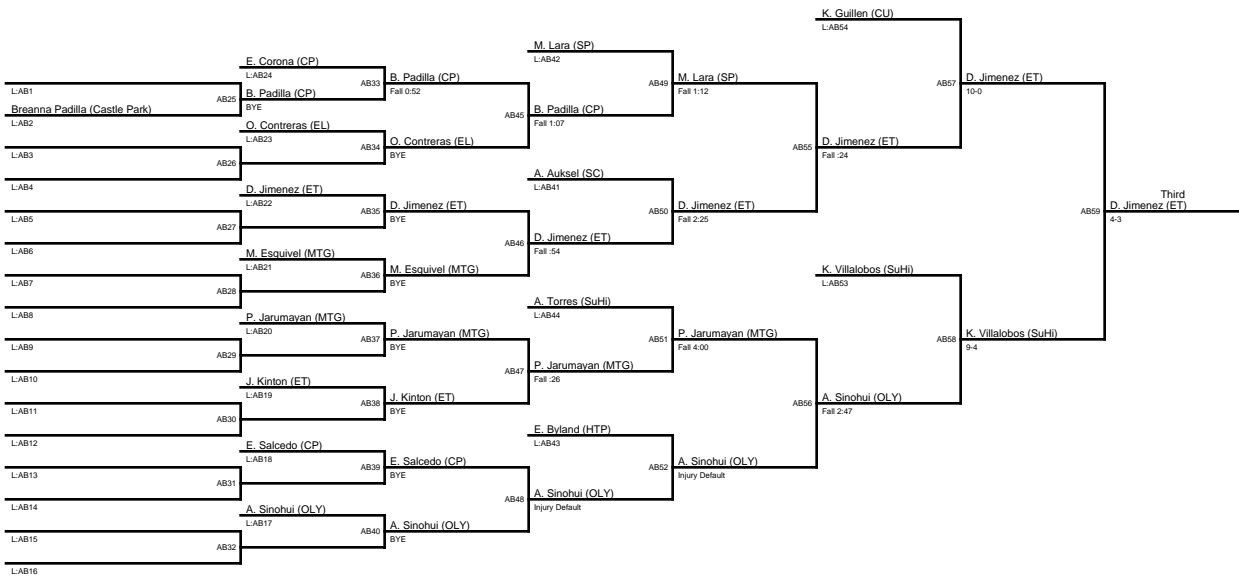

The South Bay Classic 1/4/25 / JV|102