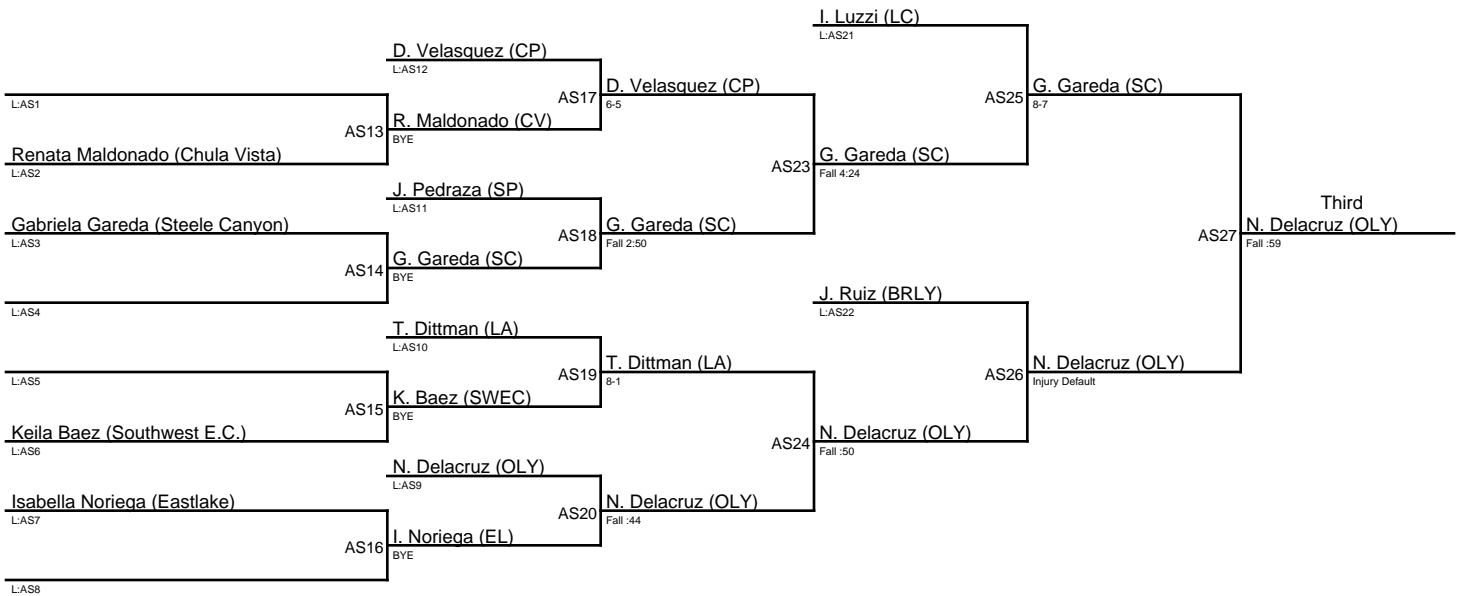

The South Bay Classic 1/4/25 / Varsity|147