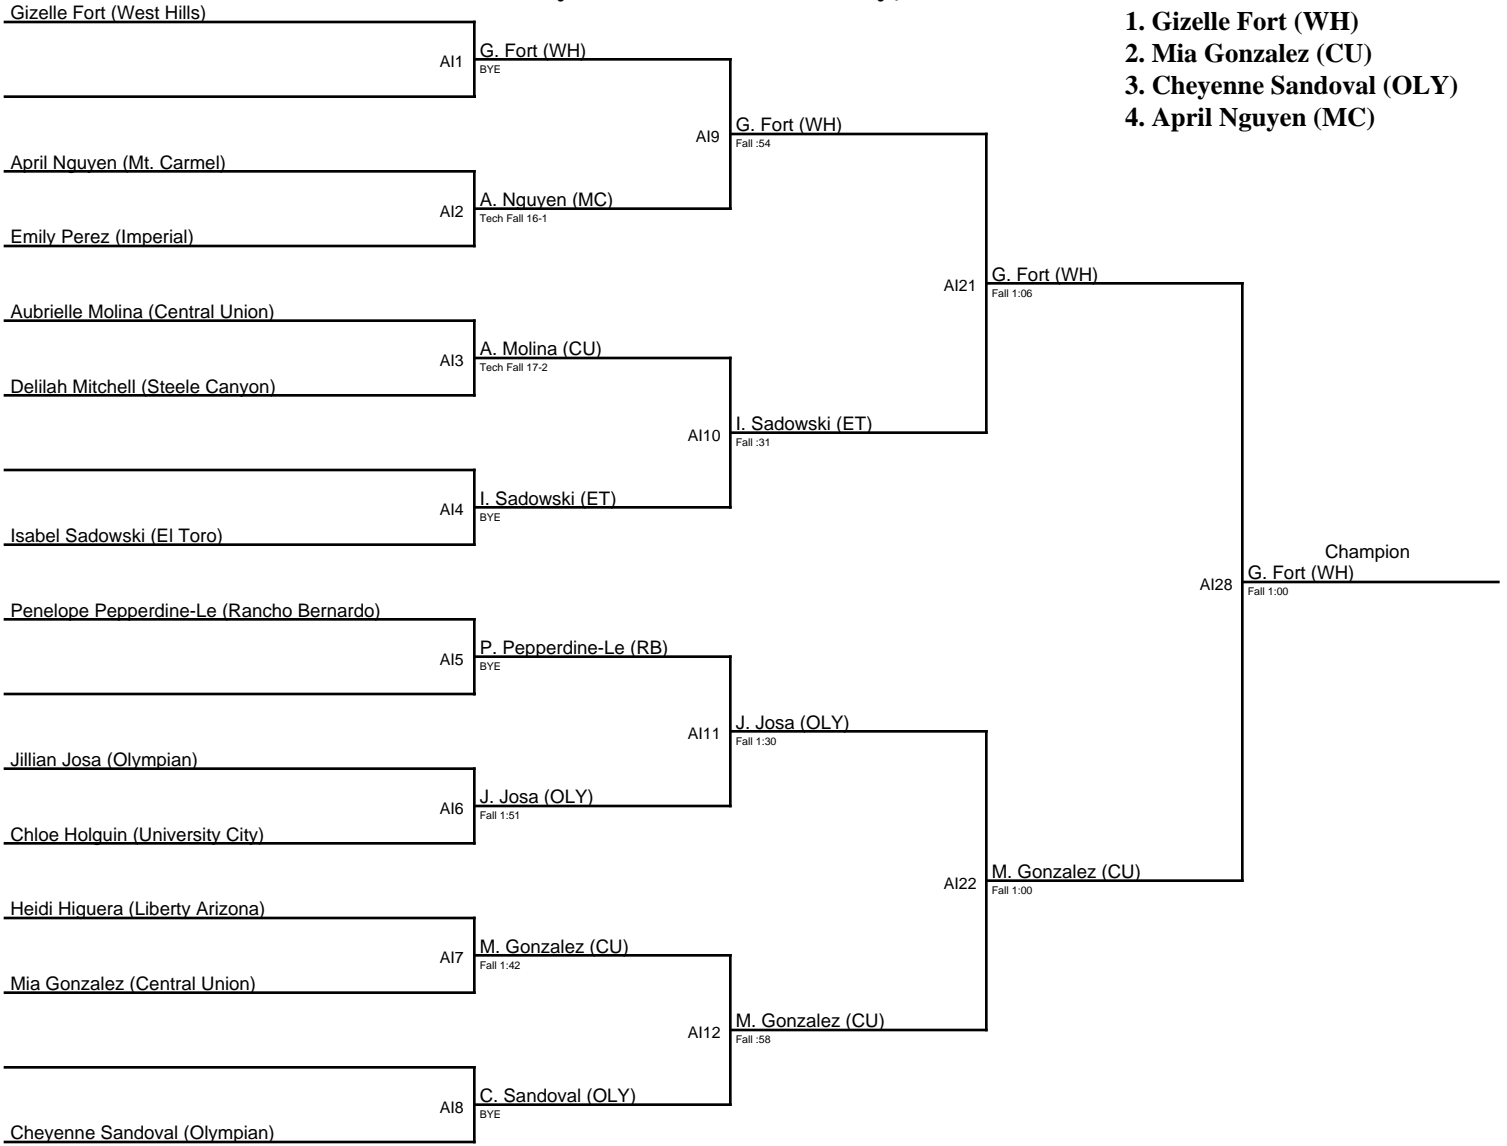

The South Bay Classic 1/4/25 / Varsity|122

1. Gizelle Fort (WH)
2. Mia Gonzalez (CU)
3. Cheyenne Sandoval (OLY)
4. April Nguyen (MC)