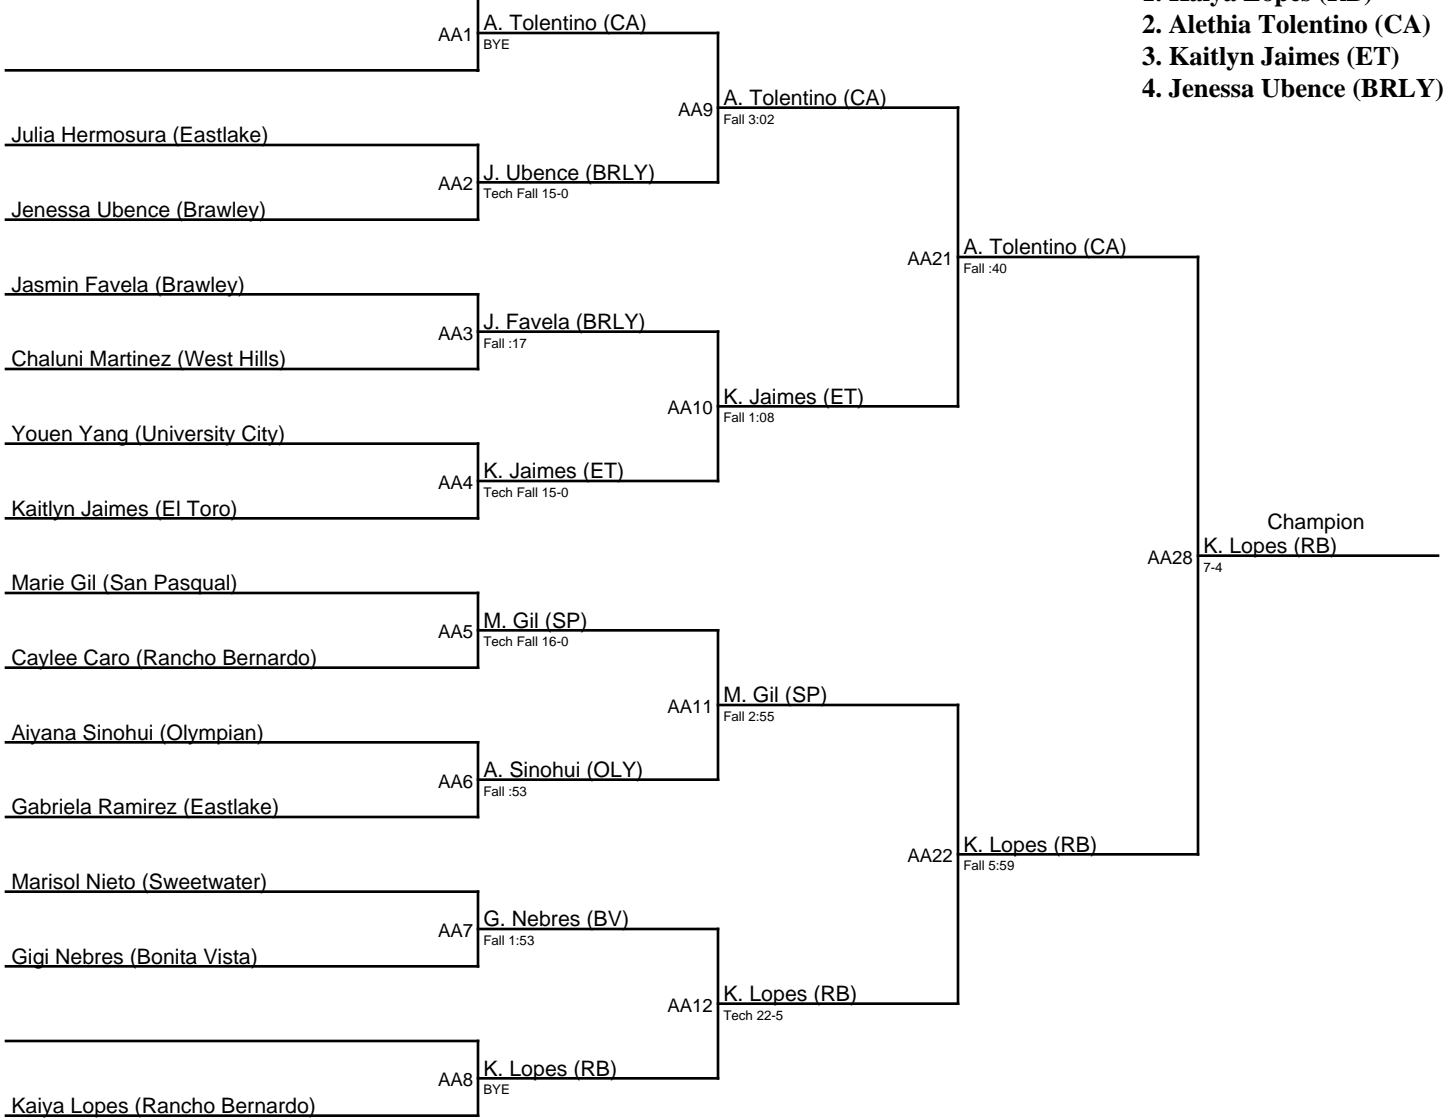

# The South Bay Classic 1/4/25 / JV|102