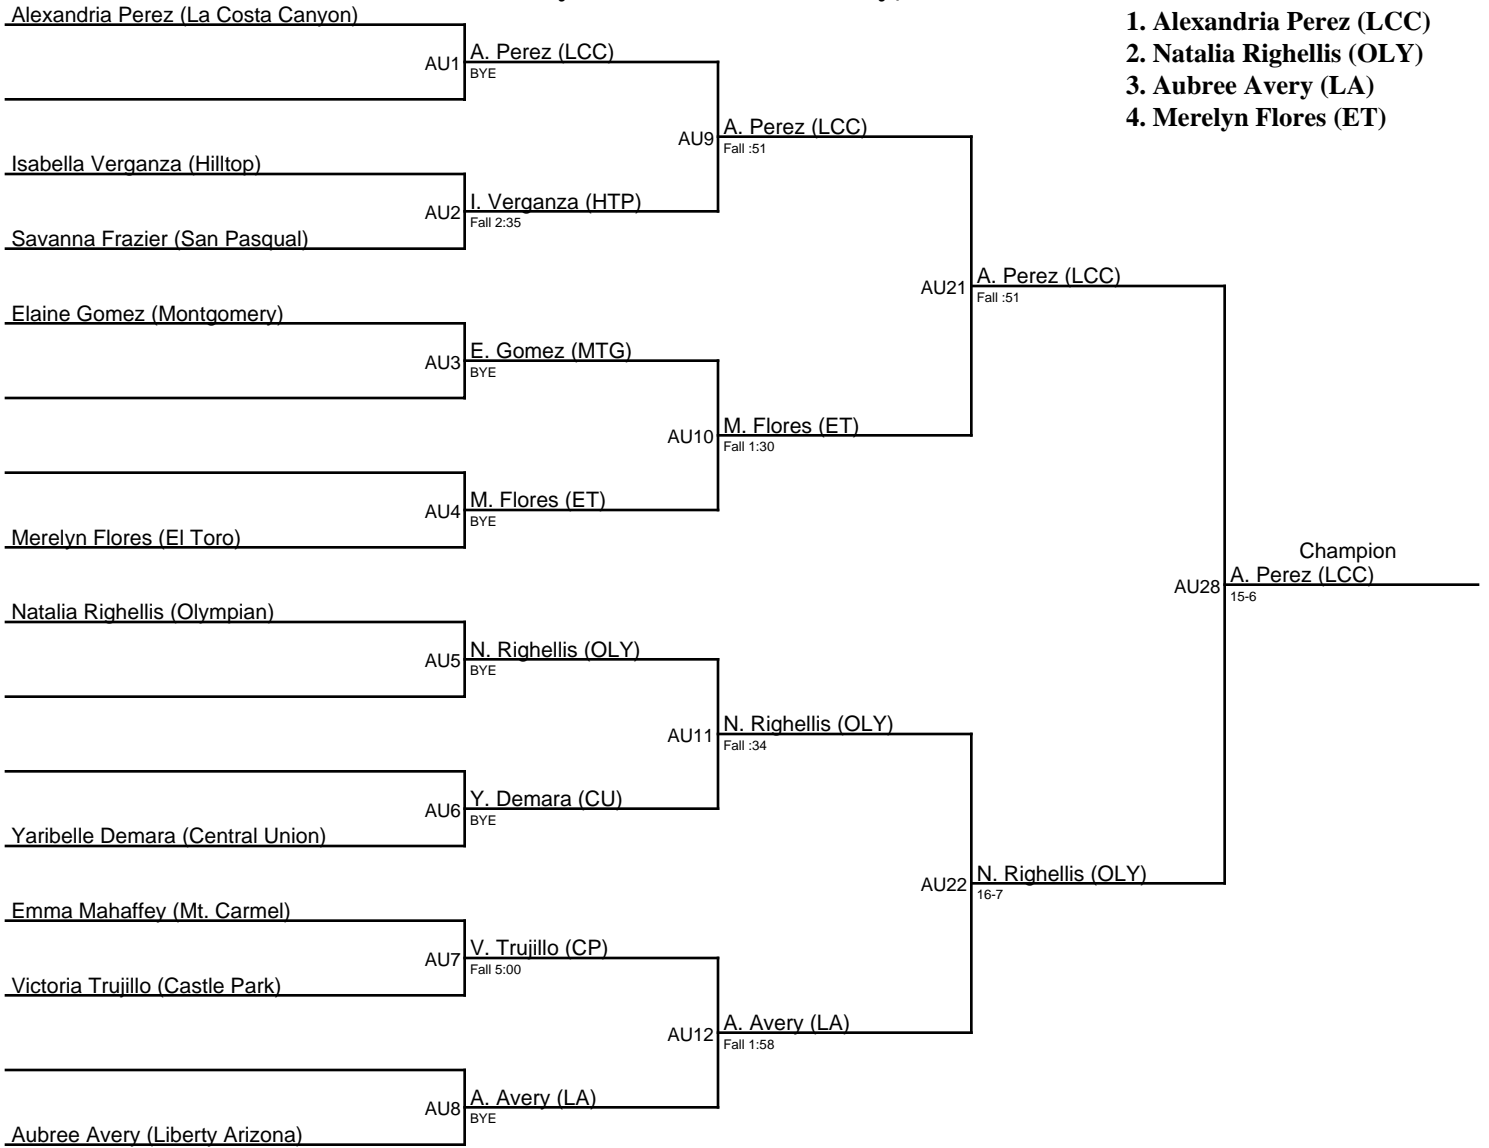

The South Bay Classic 1/4/25 / Varsity|157