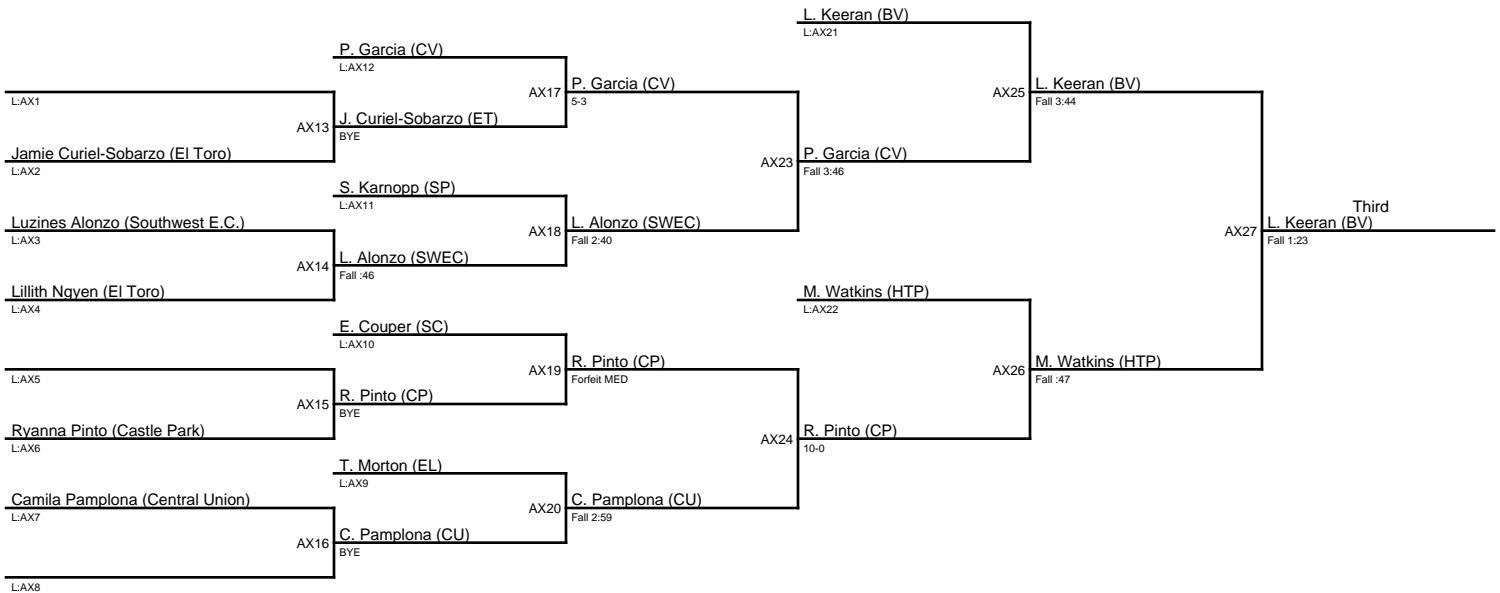

The South Bay Classic 1/4/25 / JV|172

1. Abby Dentice (CAR)
2. Brooklyn Williams (SP)
3. Leila Keeran (BV)
4. Mila Watkins (HTP)