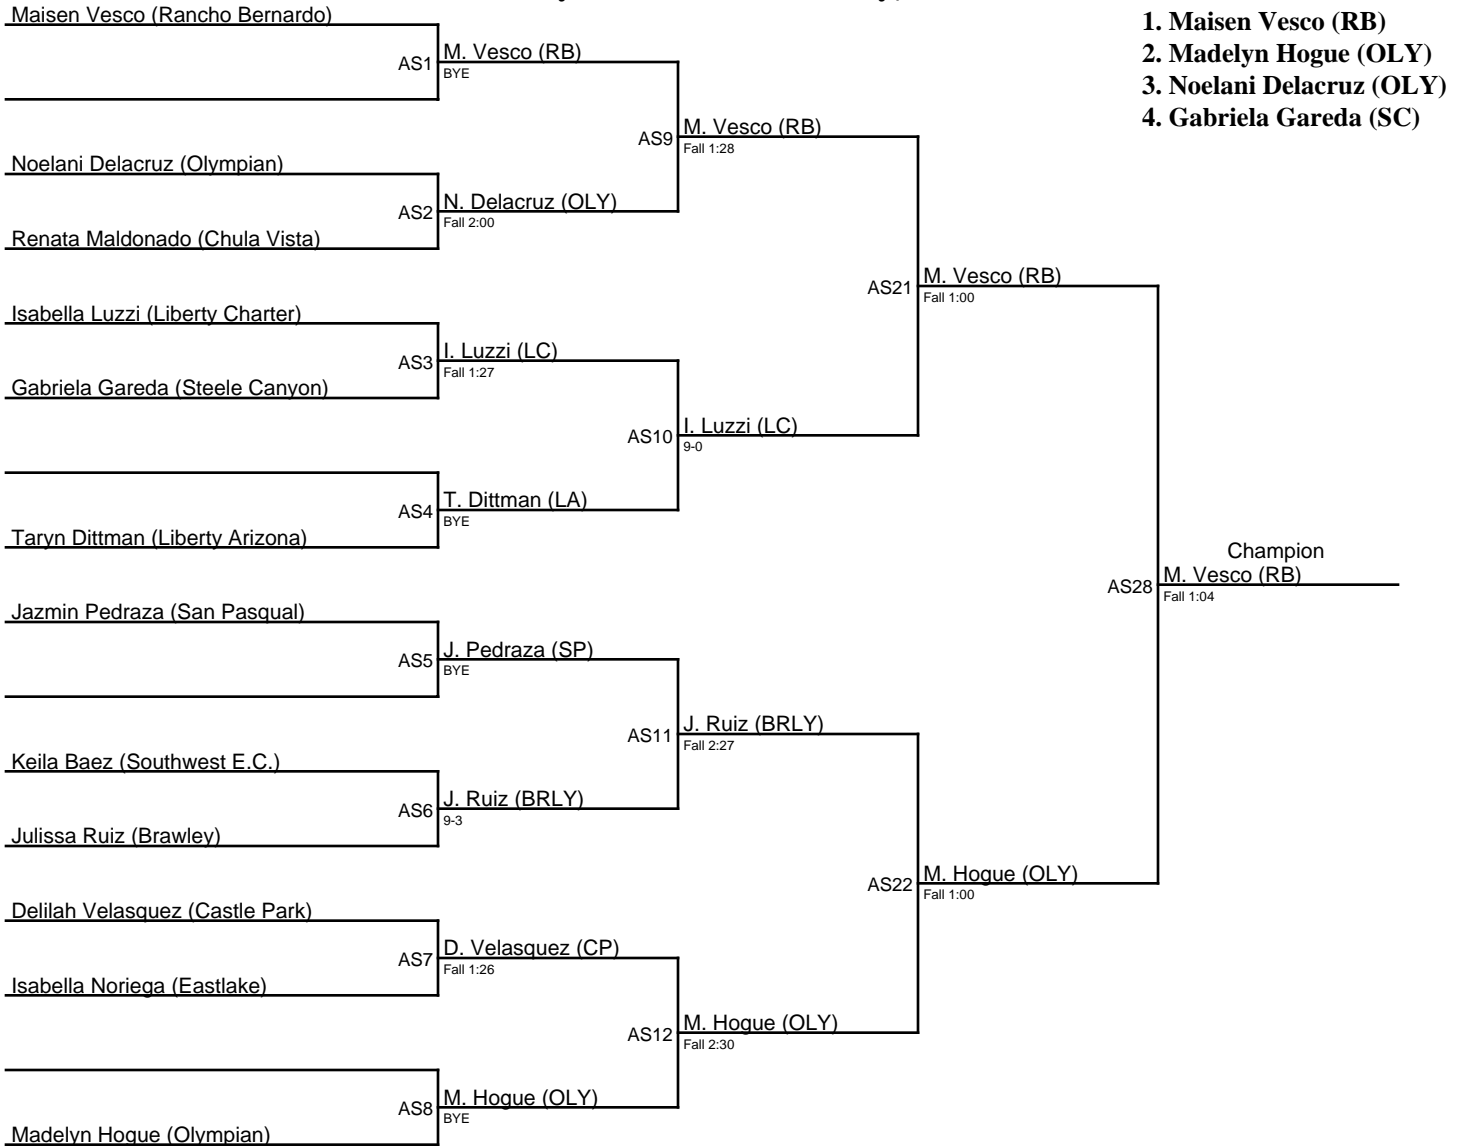

The South Bay Classic 1/4/25 / Varsity|147