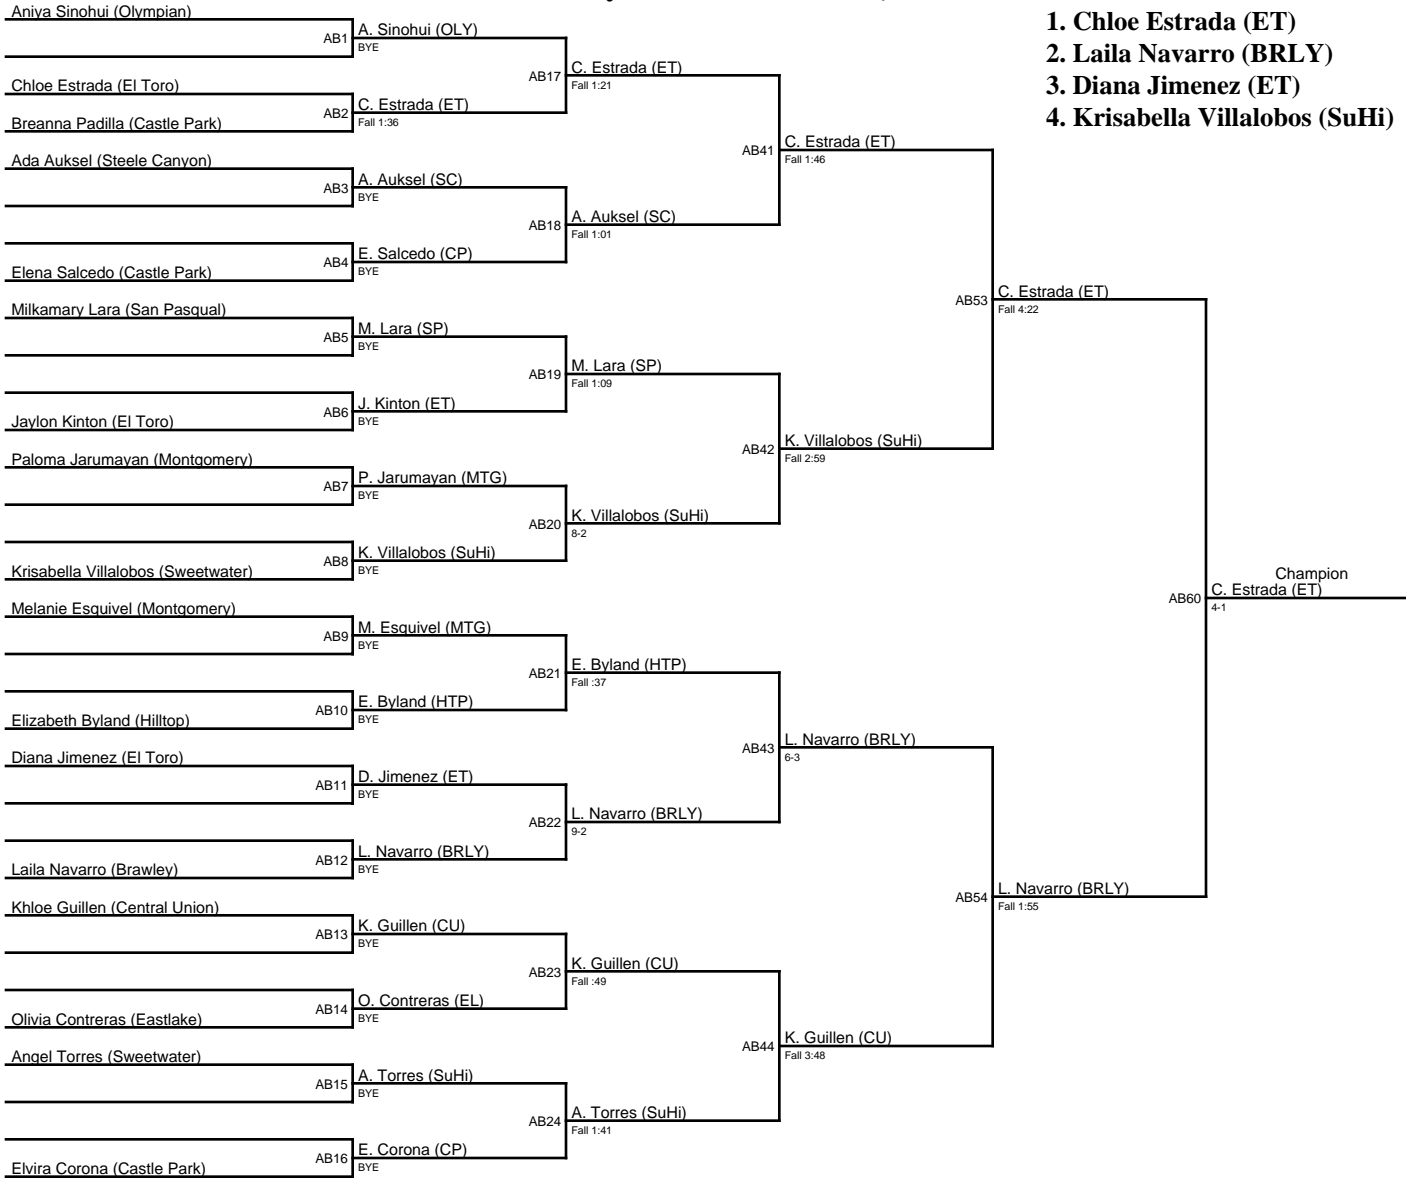

# The South Bay Classic 1/4/25 / JV|102