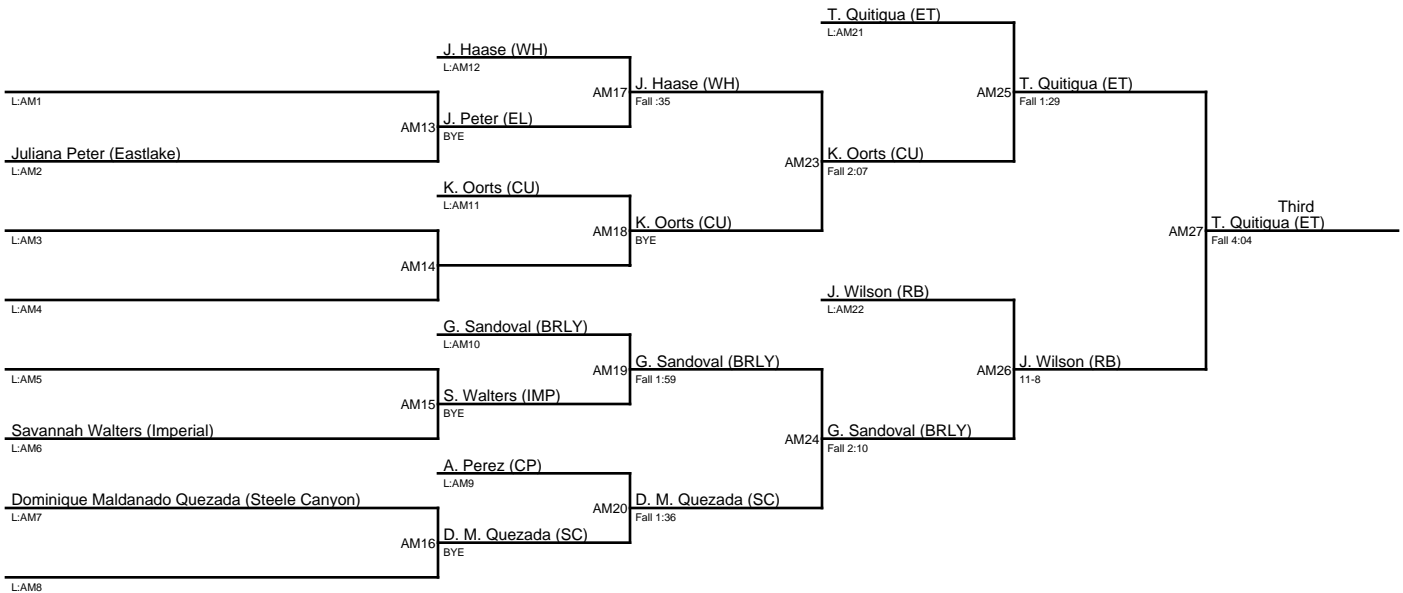

The South Bay Classic 1/4/25 / Varsity|132

1. Camille Torres (BRLY)
2. Vania Victoria (OLY)
3. Tasi Quitigua (ET)
4. Jameslyn Wilson (RB)