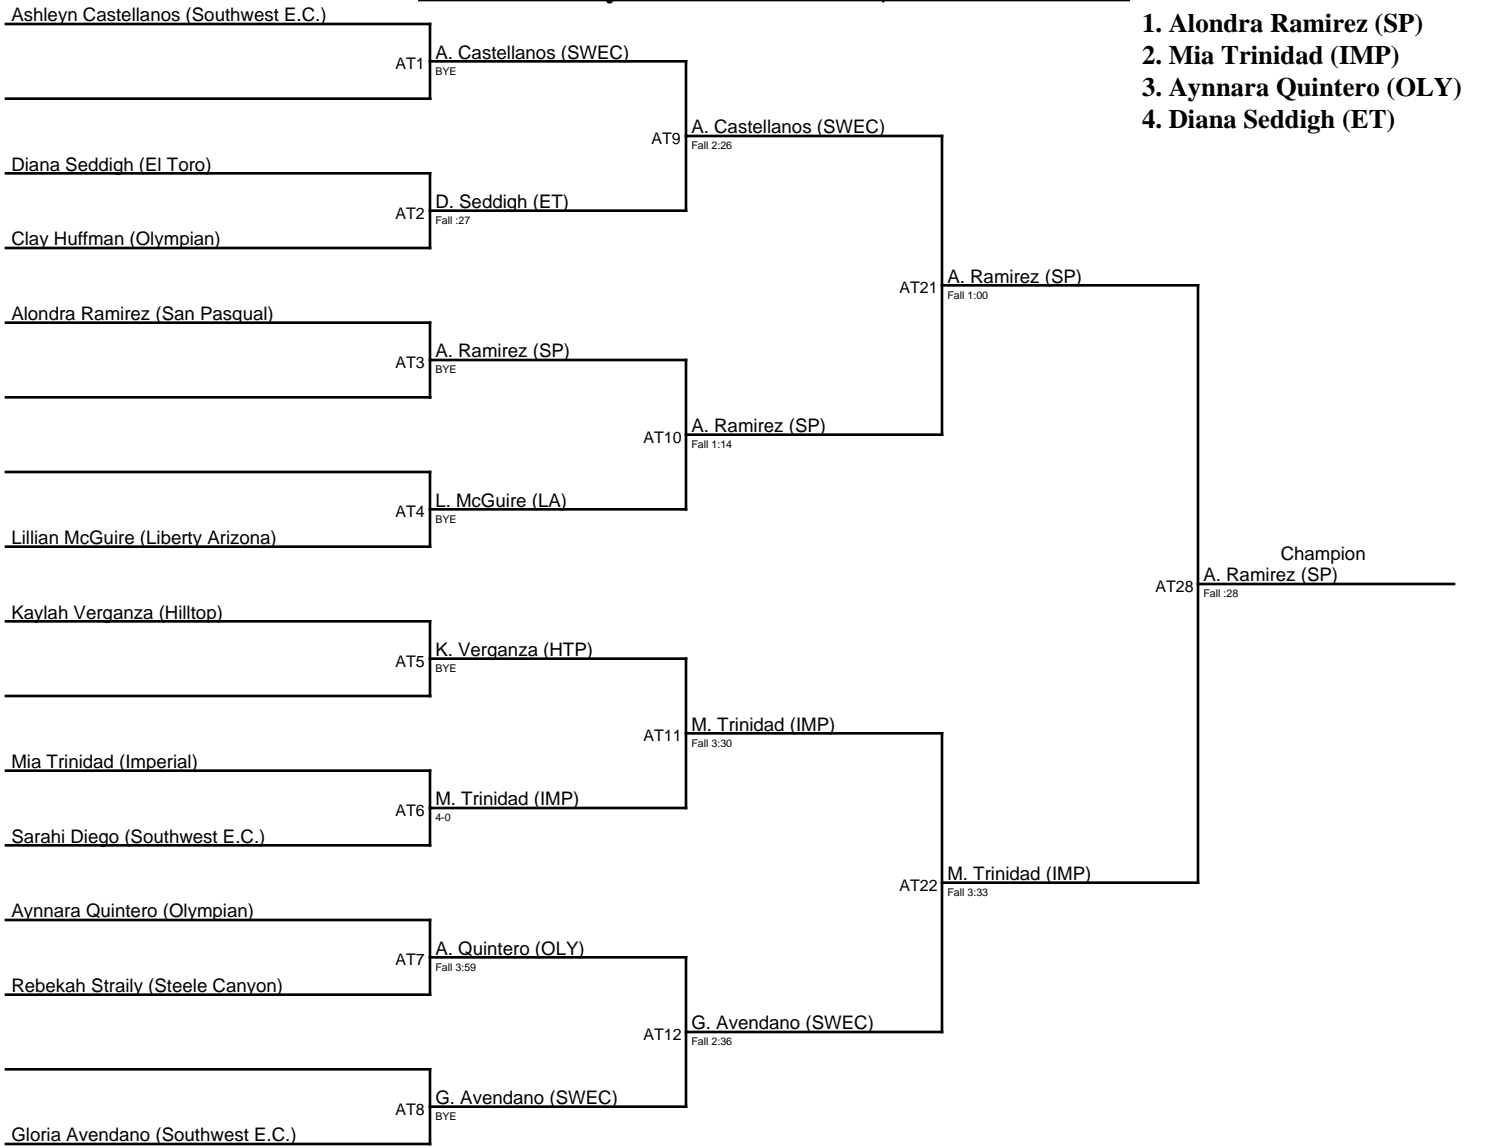

The South Bay Classic 1/4/25 / JV|147

1. Alondra Ramirez (SP)
2. Mia Trinidad (IMP)
3. Aynnara Quintero (OLY)
4. Diana Seddigh (ET)