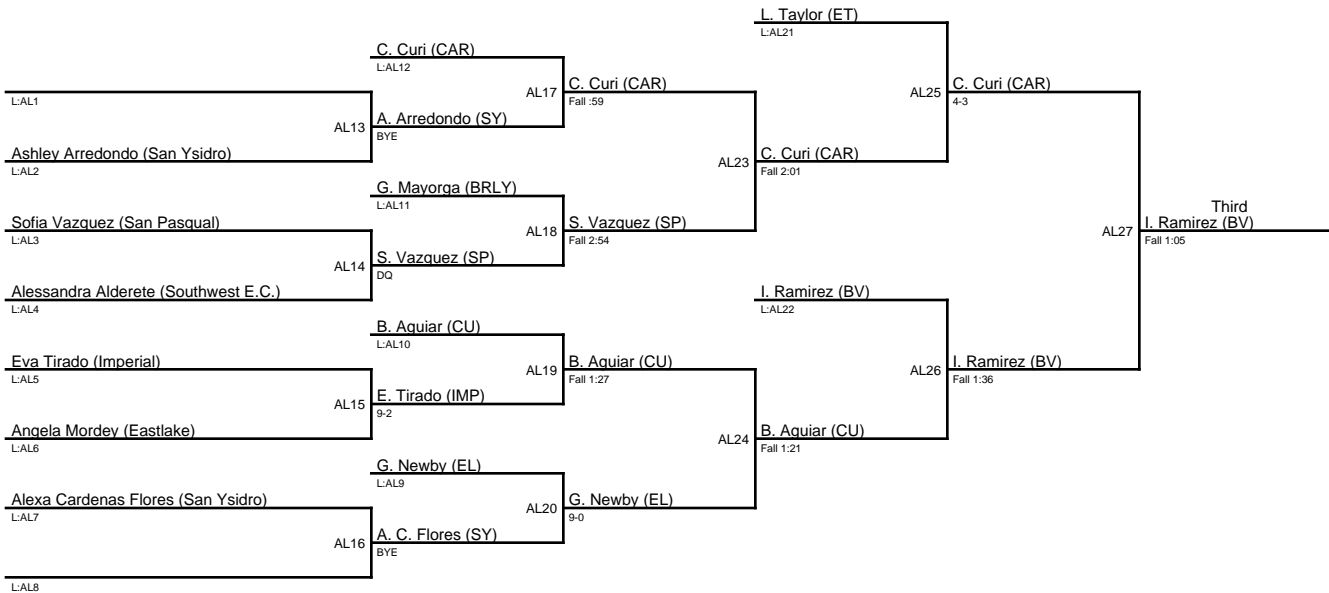

The South Bay Classic 1/4/25 / JV|127

1. Ashley Arellano (BRLY)
2. Irisbelshy Grimaldo (HTP)
3. Isabella Ramirez (BV)
4. Catharina Curi (CAR)