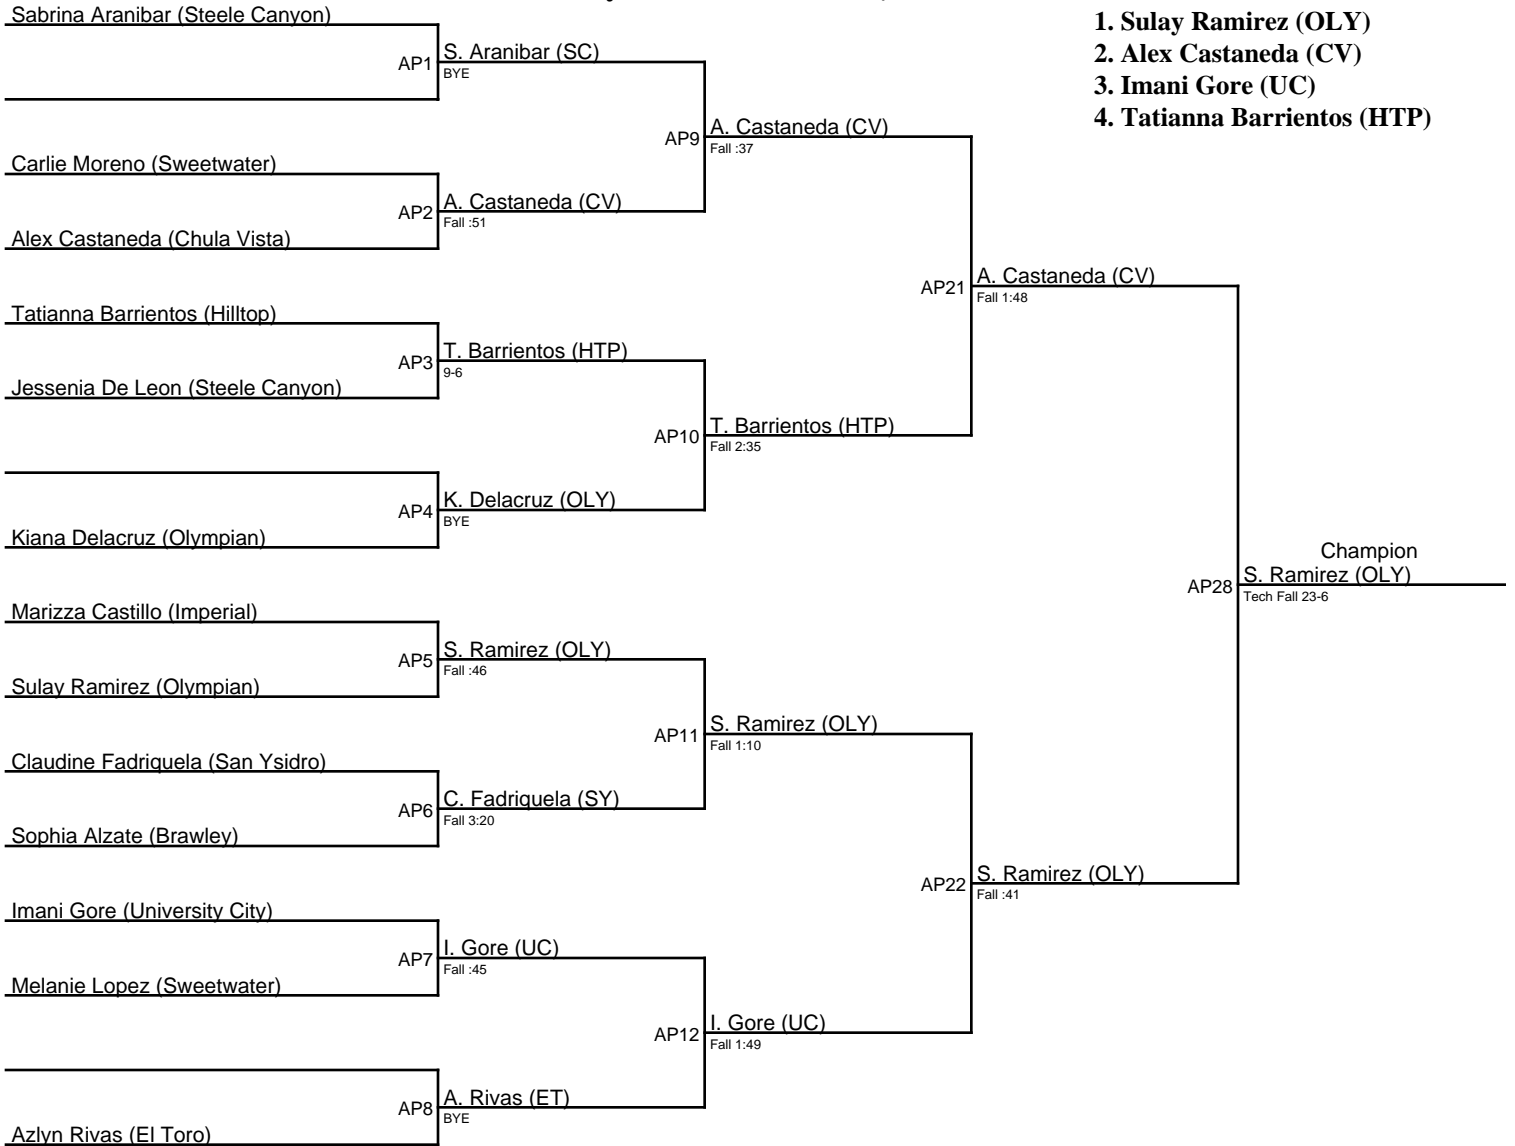

The South Bay Classic 1/4/25 / JV|137

1. Sulay Ramirez (OLY)
2. Alex Castaneda (CV)
3. Imani Gore (UC)
4. Tatianna Barrientos (HTP)