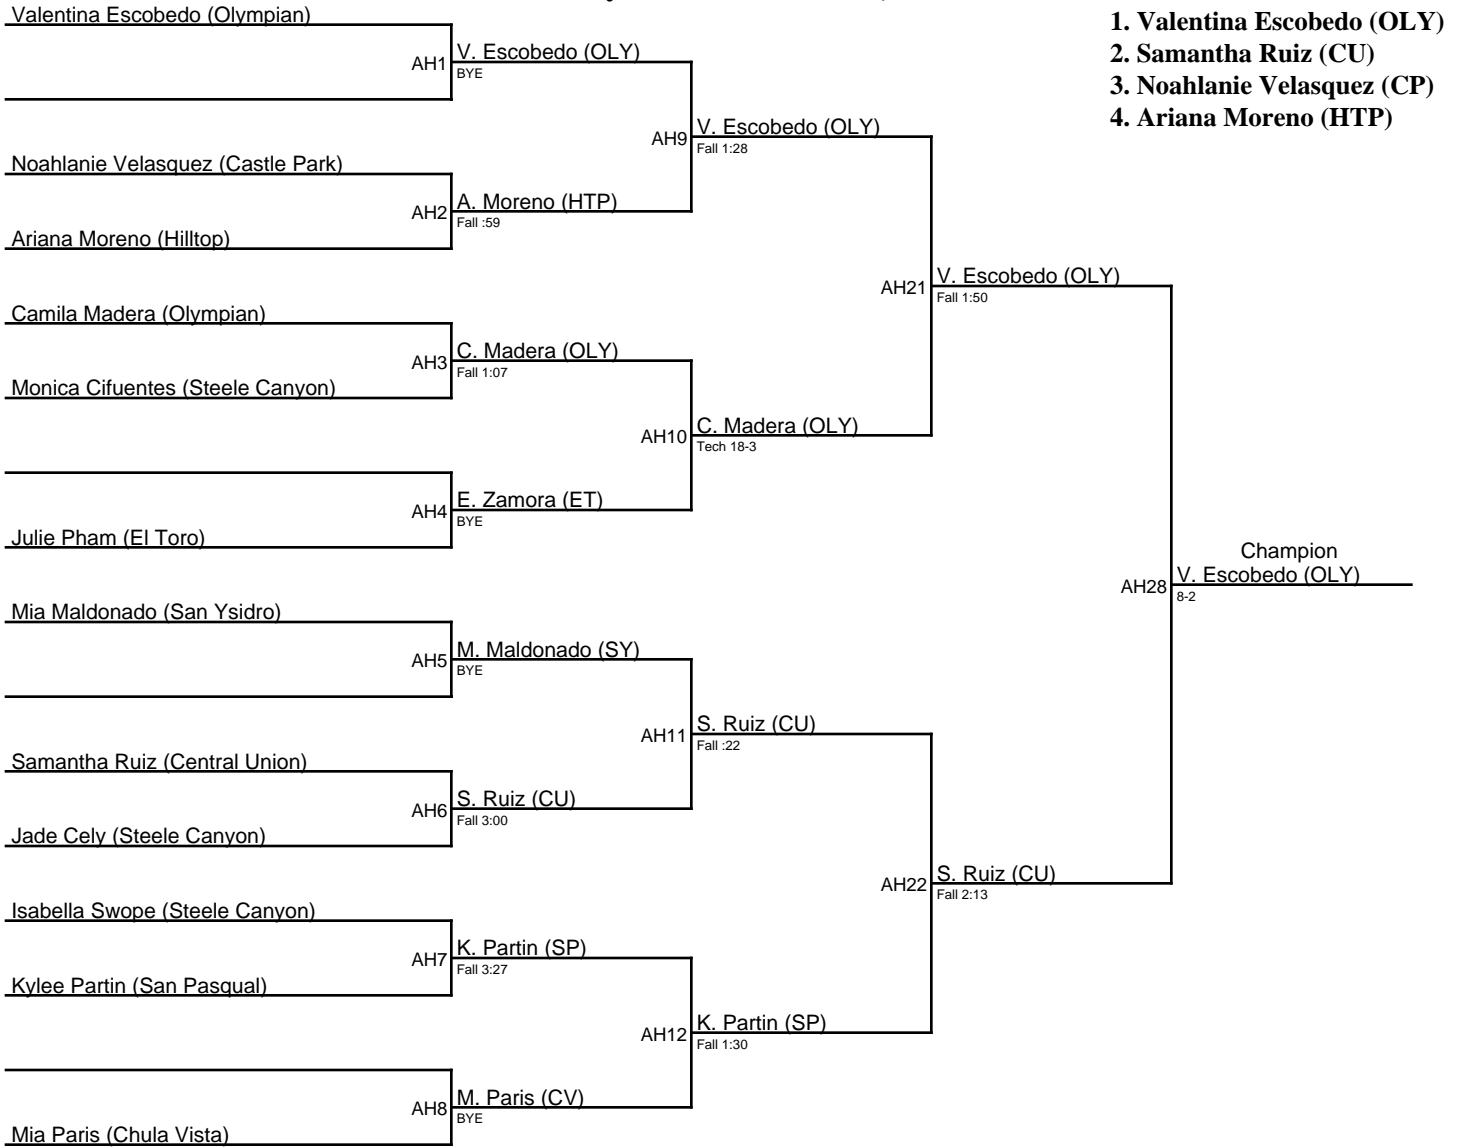

The South Bay Classic 1/4/25 / JV|117