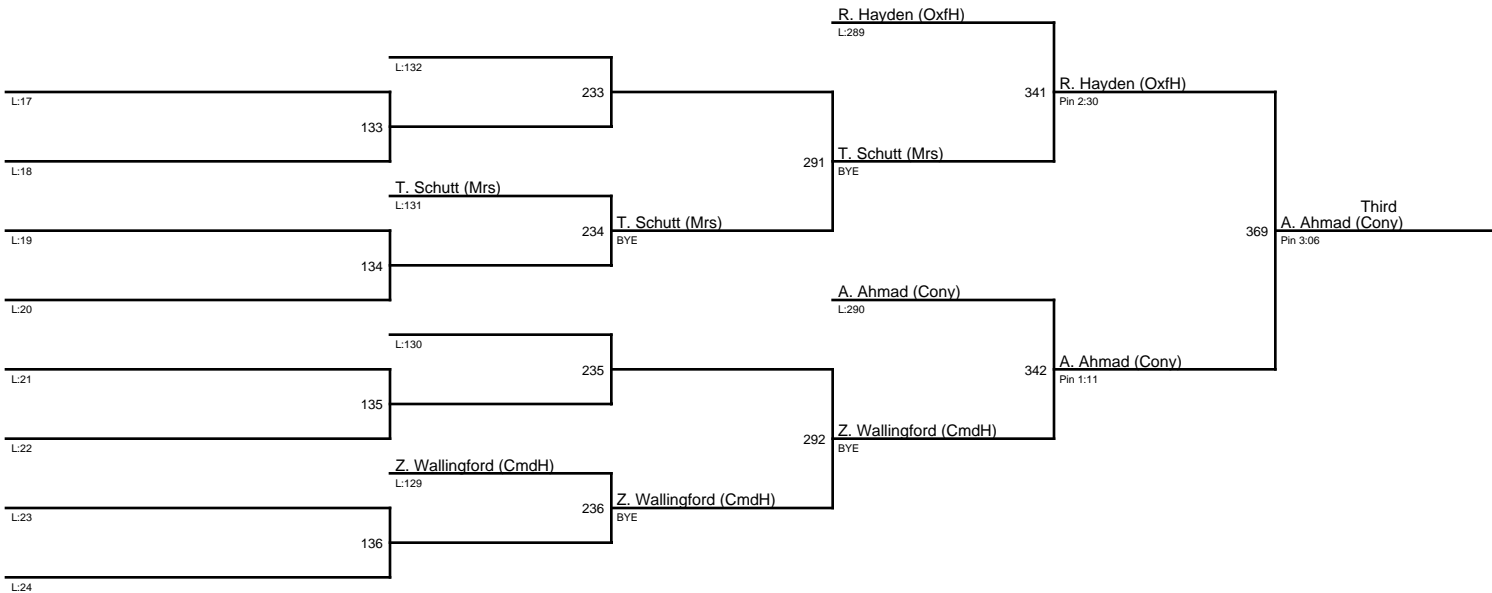

2020 Northern A Regional / 113

2020 Northern A Regional / 120

Brycen Kowalsky (Mt. Ararat-Brunswick)

2020 Northern A Regional / 126

2020 Northern A Regional / 132

1. Shea Farrell (MtAr)
2. Tyler Preble (Nkms)
3. Robert Davies (Skwh)
4. Caiden Trask (Mssl)