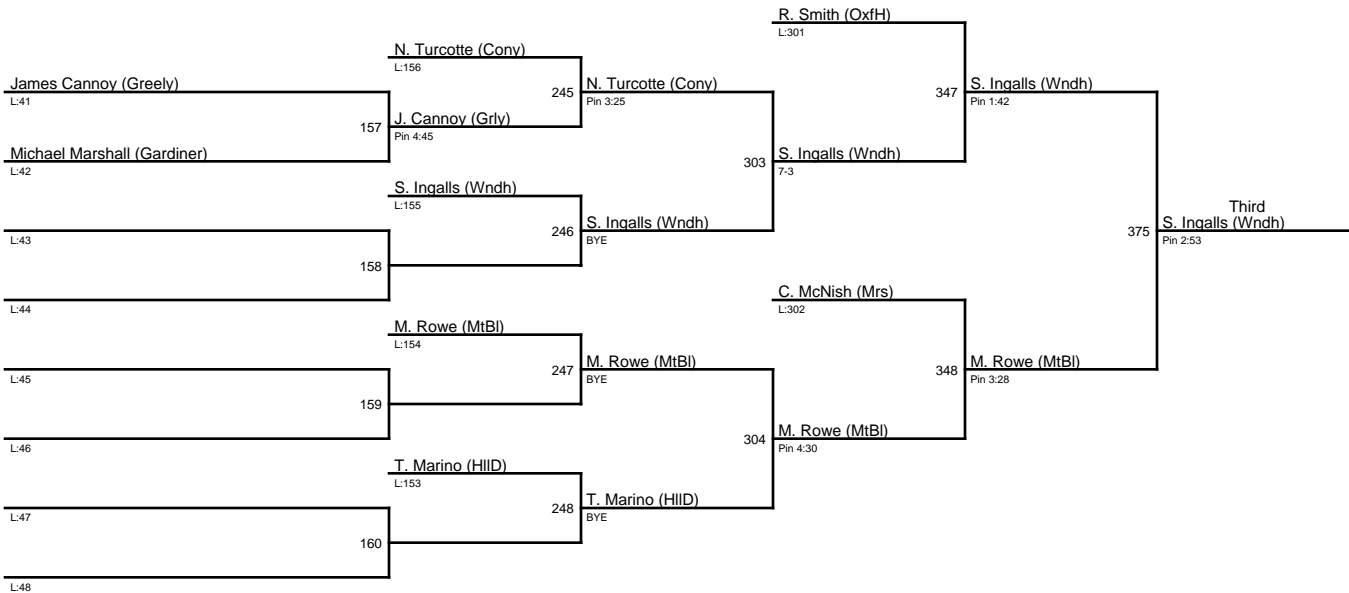

2020 Northern A Regional / 138

Spencer LeClair (Mt. Ararat-Brunswick)