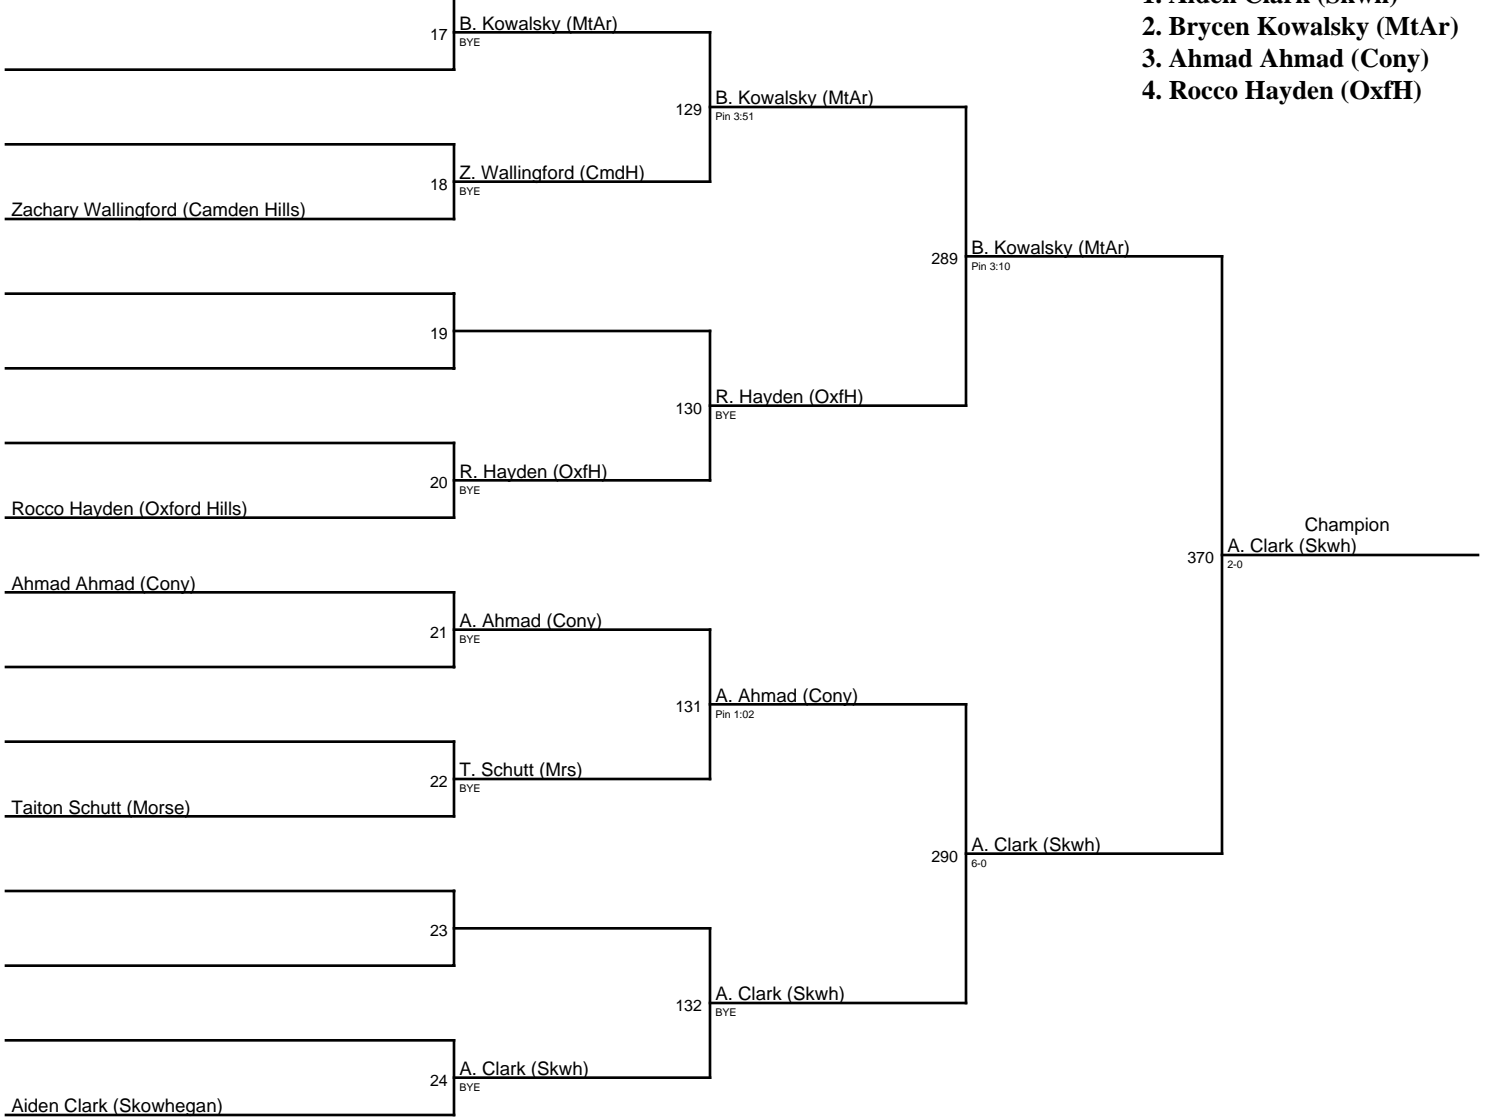

2020 Northern A Regional / 113

2020 Northern A Regional / 120

Brycen Kowalsky (Mt. Ararat-Brunswick)

2020 Northern A Regional / 126

2020 Northern A Regional / 132

1. Shea Farrell (MtAr)
2. Tyler Preble (Nkms)
3. Robert Davies (Skwh)
4. Caiden Trask (Mssl)