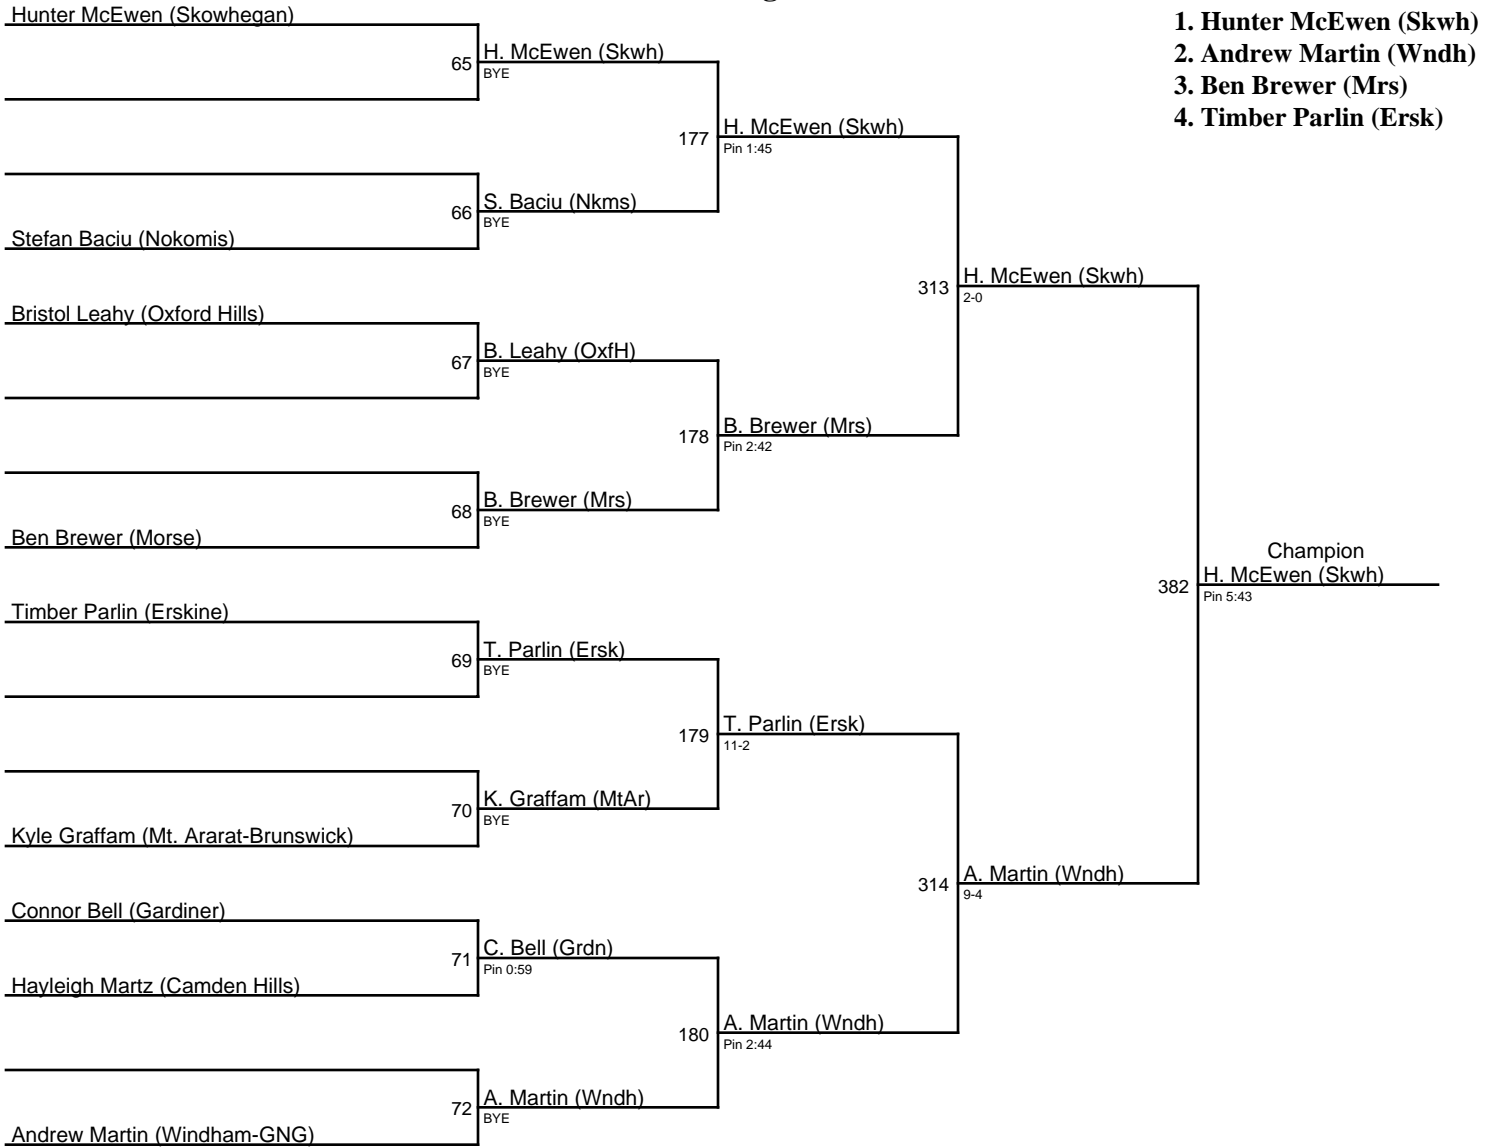

2020 Northern A Regional / 160