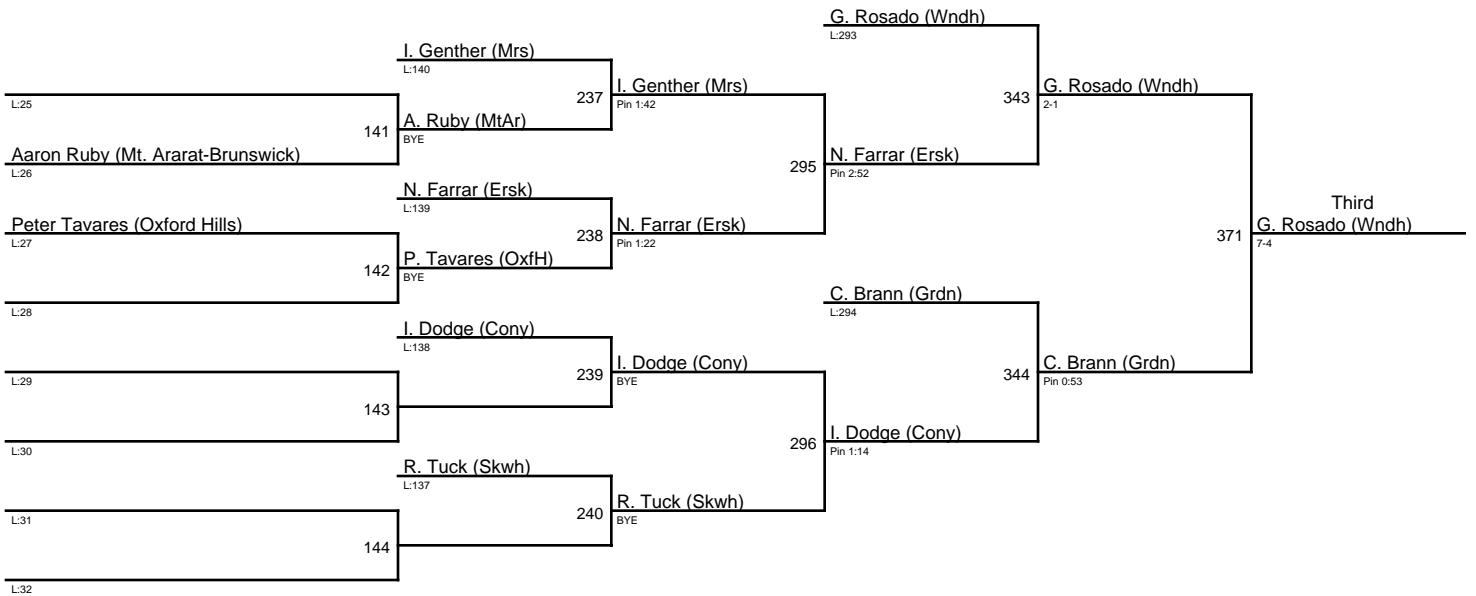

2020 Northern A Regional / 113

2020 Northern A Regional / 120

Brycen Kowalsky (Mt. Ararat-Brunswick)

2020 Northern A Regional / 126

2020 Northern A Regional / 132

1. Shea Farrell (MtAr)
2. Tyler Preble (Nkms)
3. Robert Davies (Skwh)
4. Caiden Trask (Mssl)