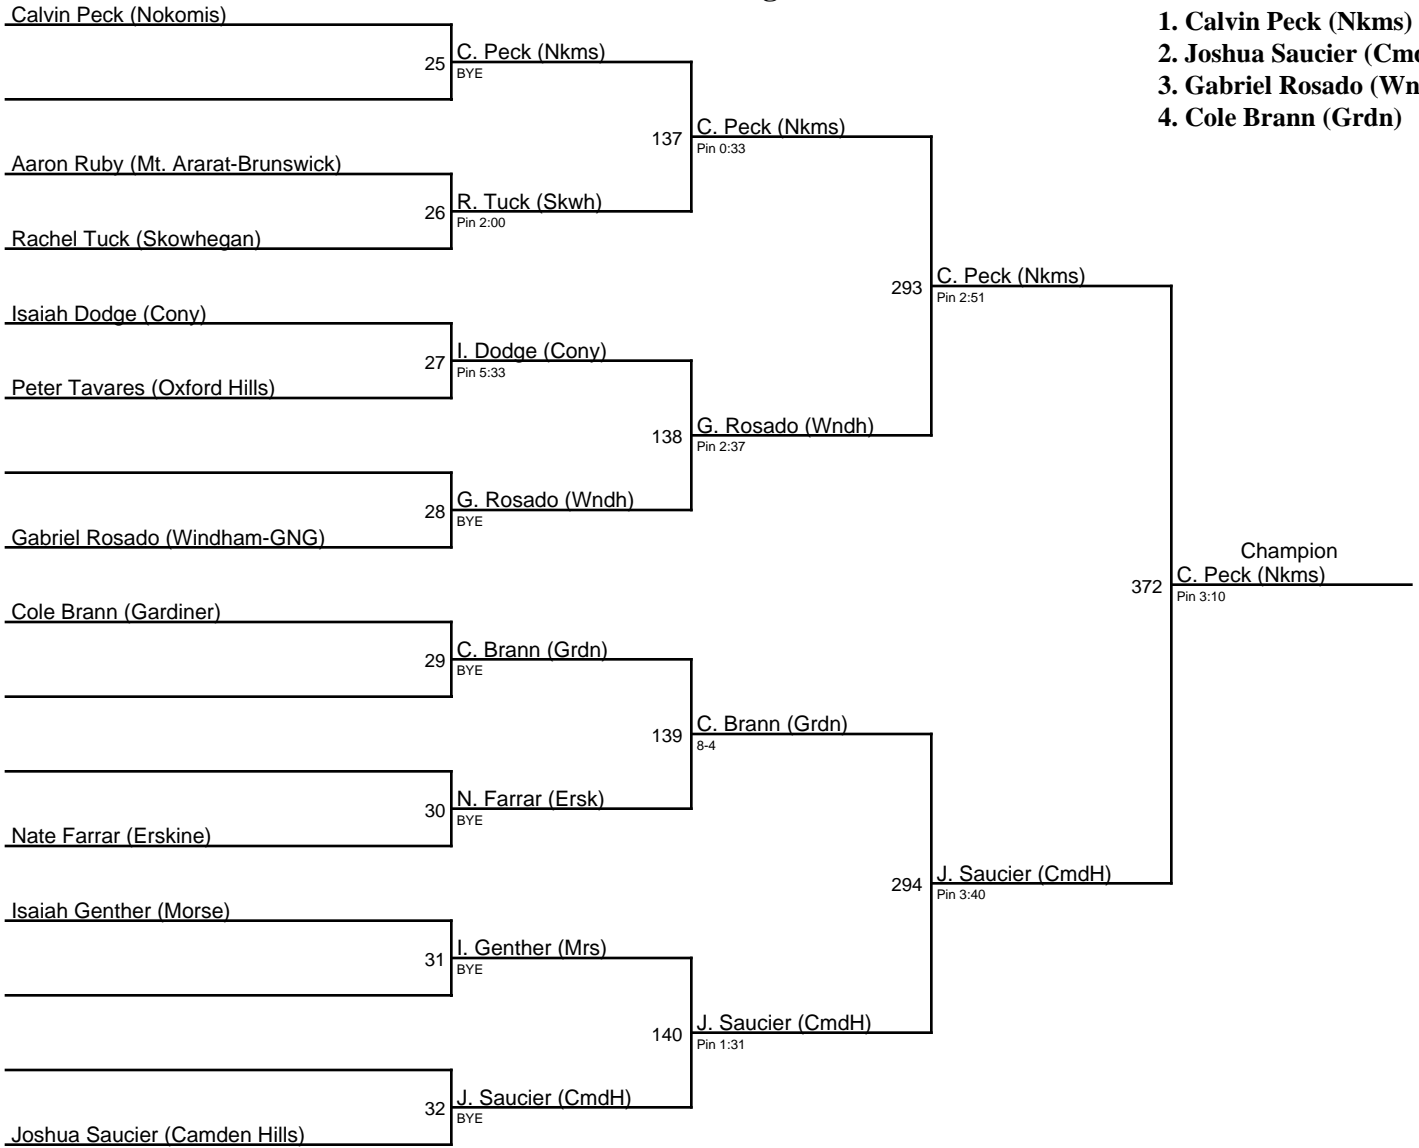

2020 Northern A Regional / 113

2020 Northern A Regional / 120

Brycen Kowalsky (Mt. Ararat-Brunswick)

2020 Northern A Regional / 126

2020 Northern A Regional / 132

1. Shea Farrell (MtAr)
2. Tyler Preble (Nkms)
3. Robert Davies (Skwh)
4. Caiden Trask (Mssl)