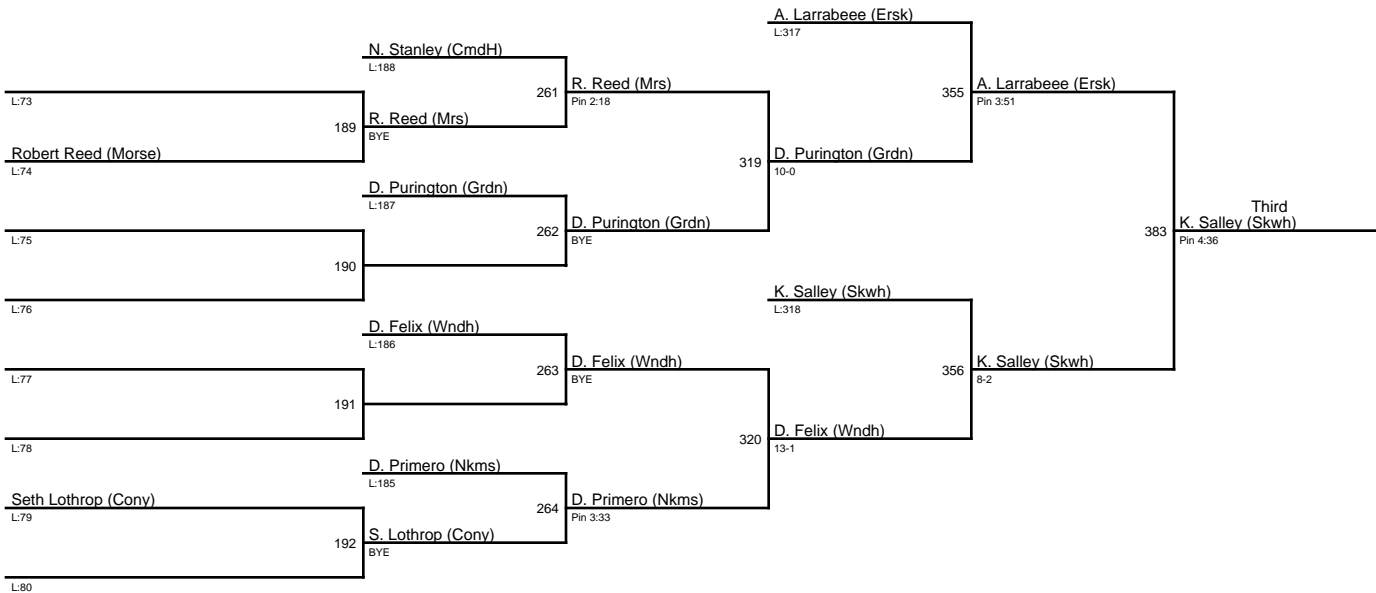

2020 Northern A Regional / 138

Spencer LeClair (Mt. Ararat-Brunswick)

2020 Northern A Regional / 160

2020 Northern A Regional / 170

2020 Northern A Regional / 182

Dillon Worster (Oxford Hills)

81 D. Worster (OxfH)
BYE