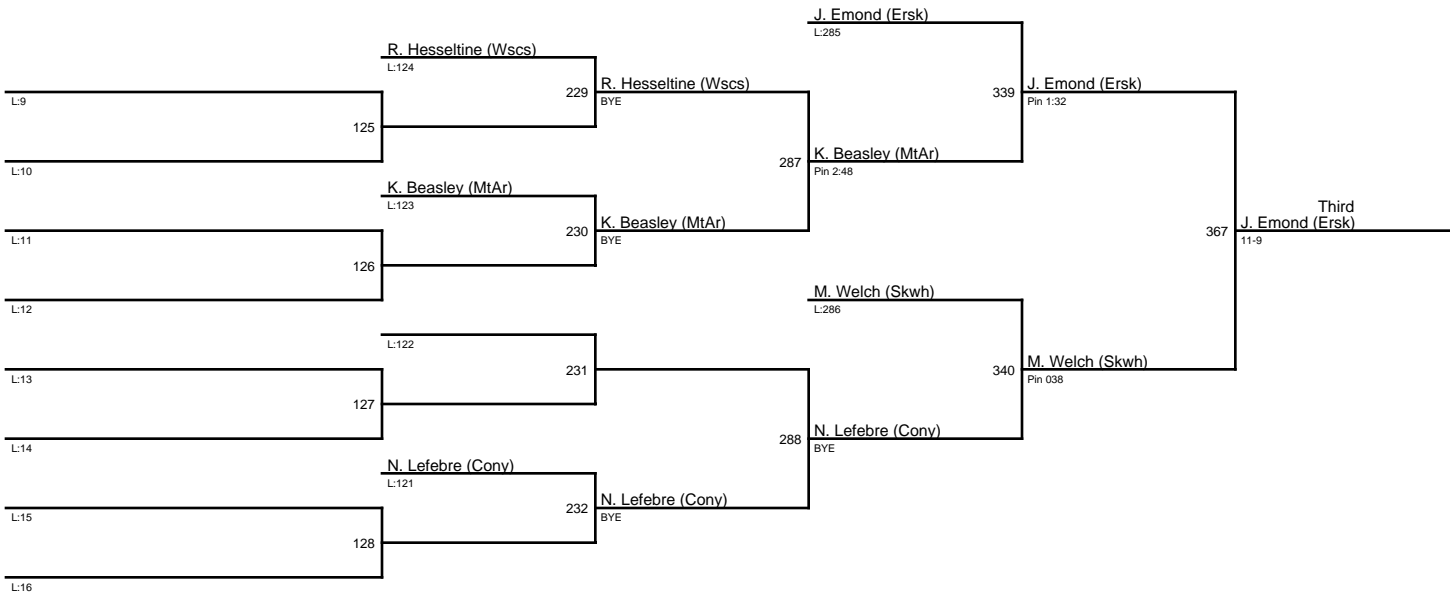

2020 Northern A Regional / 113

2020 Northern A Regional / 120

Brycen Kowalsky (Mt. Ararat-Brunswick)

2020 Northern A Regional / 126

2020 Northern A Regional / 132

1. Shea Farrell (MtAr)
2. Tyler Preble (Nkms)
3. Robert Davies (Skwh)
4. Caiden Trask (Mssl)