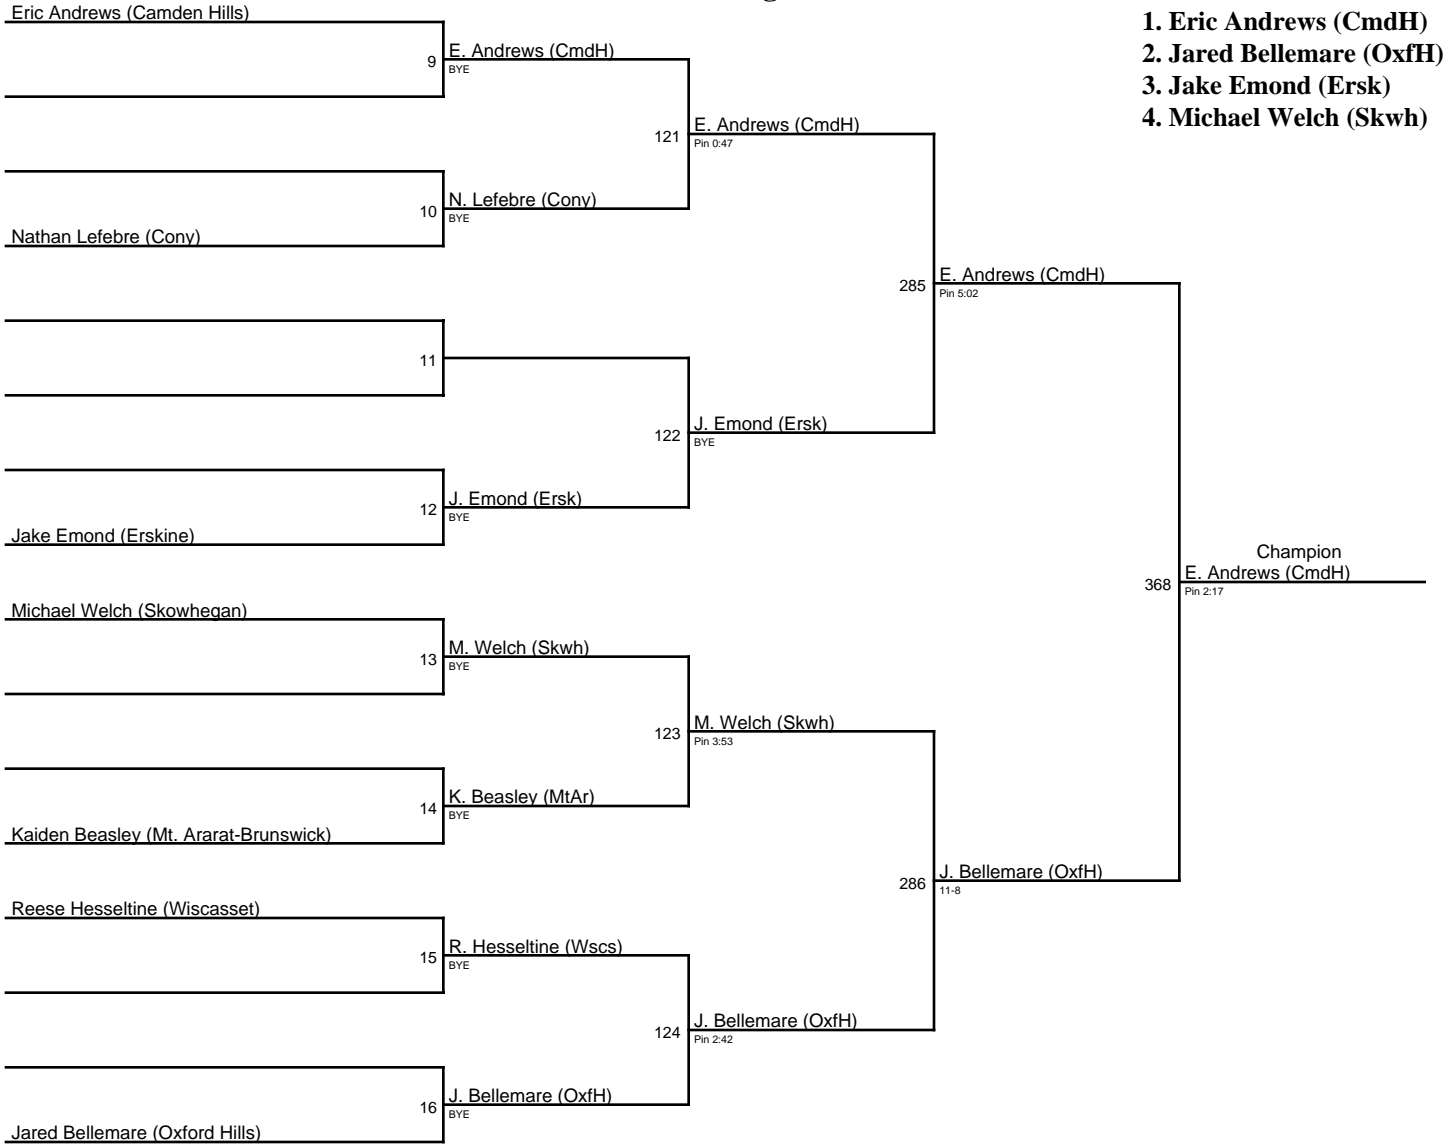

2020 Northern A Regional / 113

2020 Northern A Regional / 120

Brycen Kowalsky (Mt. Ararat-Brunswick)

2020 Northern A Regional / 126

2020 Northern A Regional / 132

1. Shea Farrell (MtAr)
2. Tyler Preble (Nkms)
3. Robert Davies (Skwh)
4. Caiden Trask (Mssl)