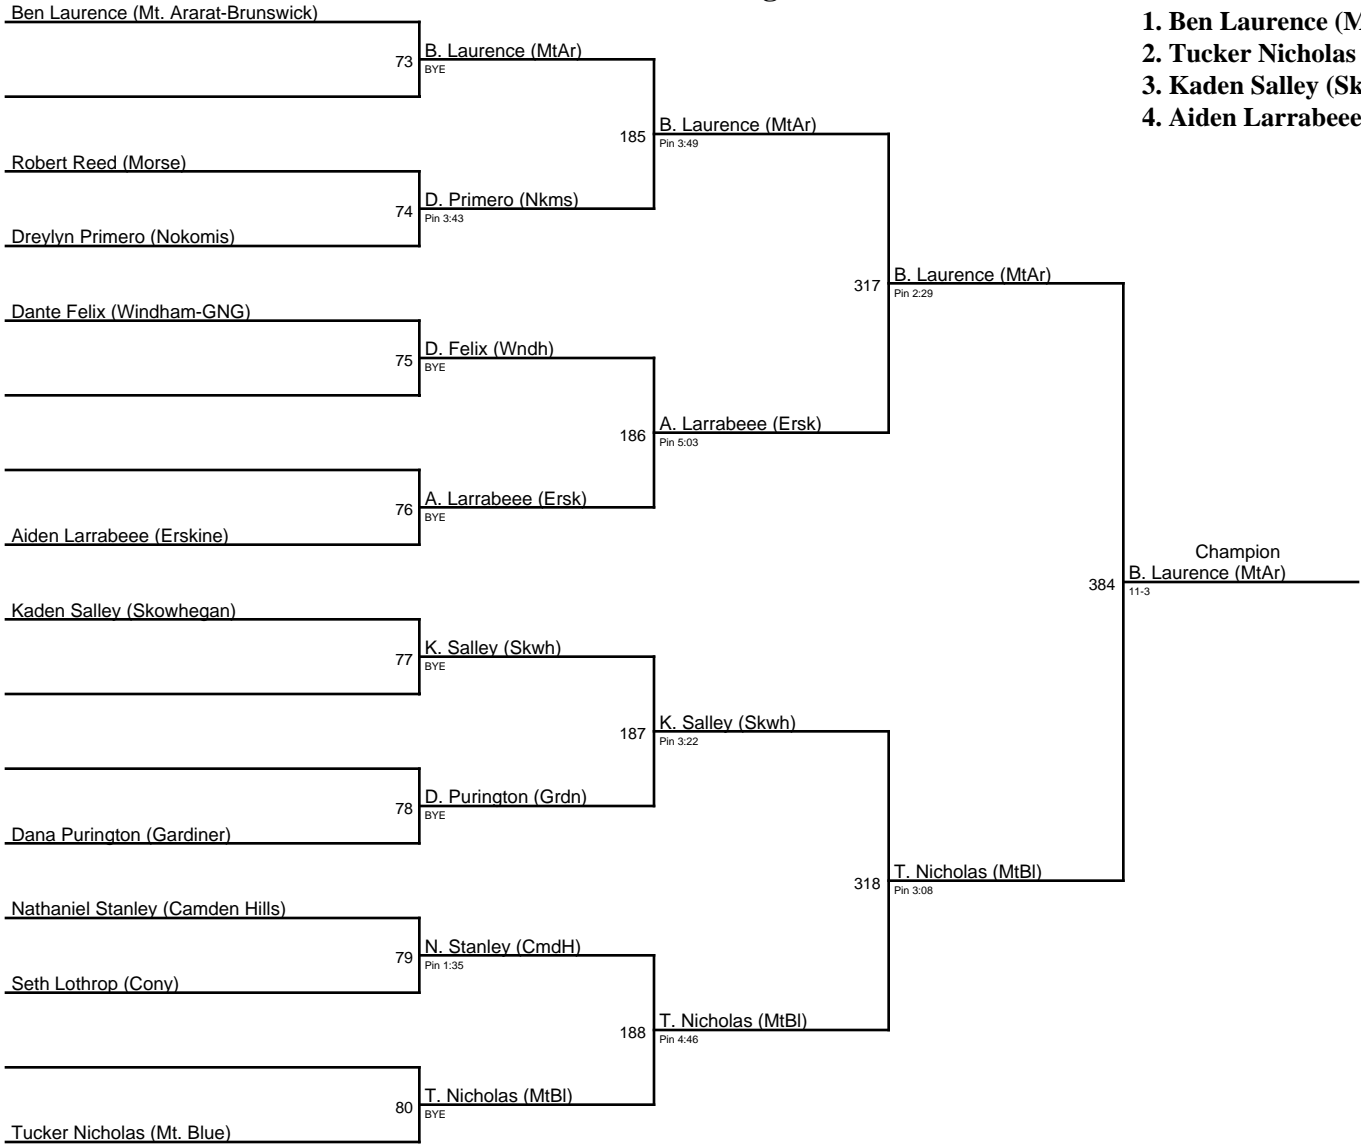

2020 Northern A Regional / 138

Spencer LeClair (Mt. Ararat-Brunswick)

2020 Northern A Regional / 160

2020 Northern A Regional / 170

2020 Northern A Regional / 182

Dillon Worster (Oxford Hills)

81 D. Worster (OxfH)
BYE