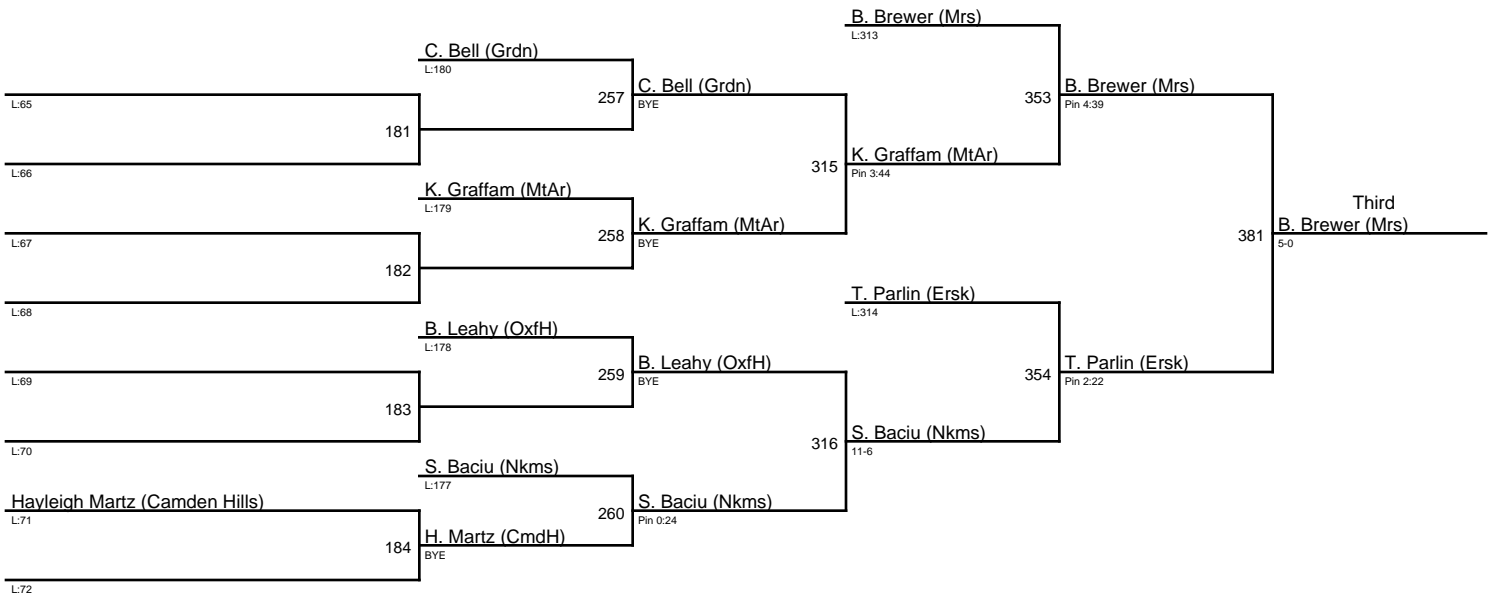

2020 Northern A Regional / 160