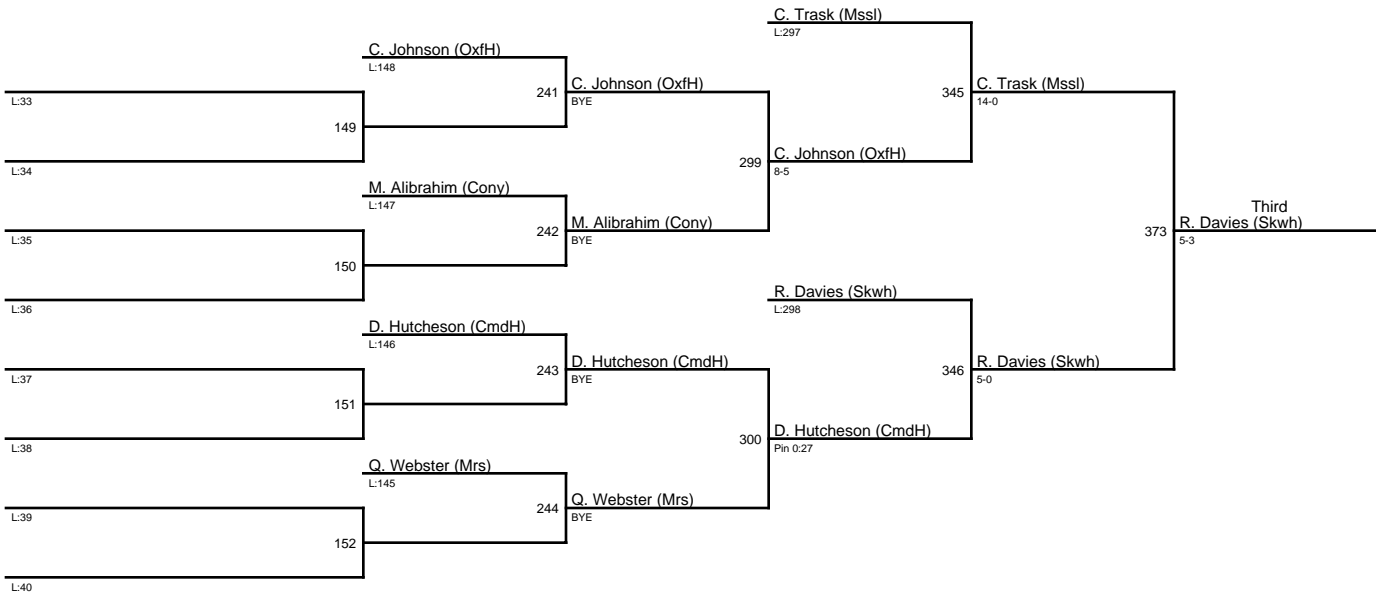

2020 Northern A Regional / 113

2020 Northern A Regional / 120

Brycen Kowalsky (Mt. Ararat-Brunswick)

2020 Northern A Regional / 126

2020 Northern A Regional / 132

1. Shea Farrell (MtAr)
2. Tyler Preble (Nkms)
3. Robert Davies (Skwh)
4. Caiden Trask (Mssl)