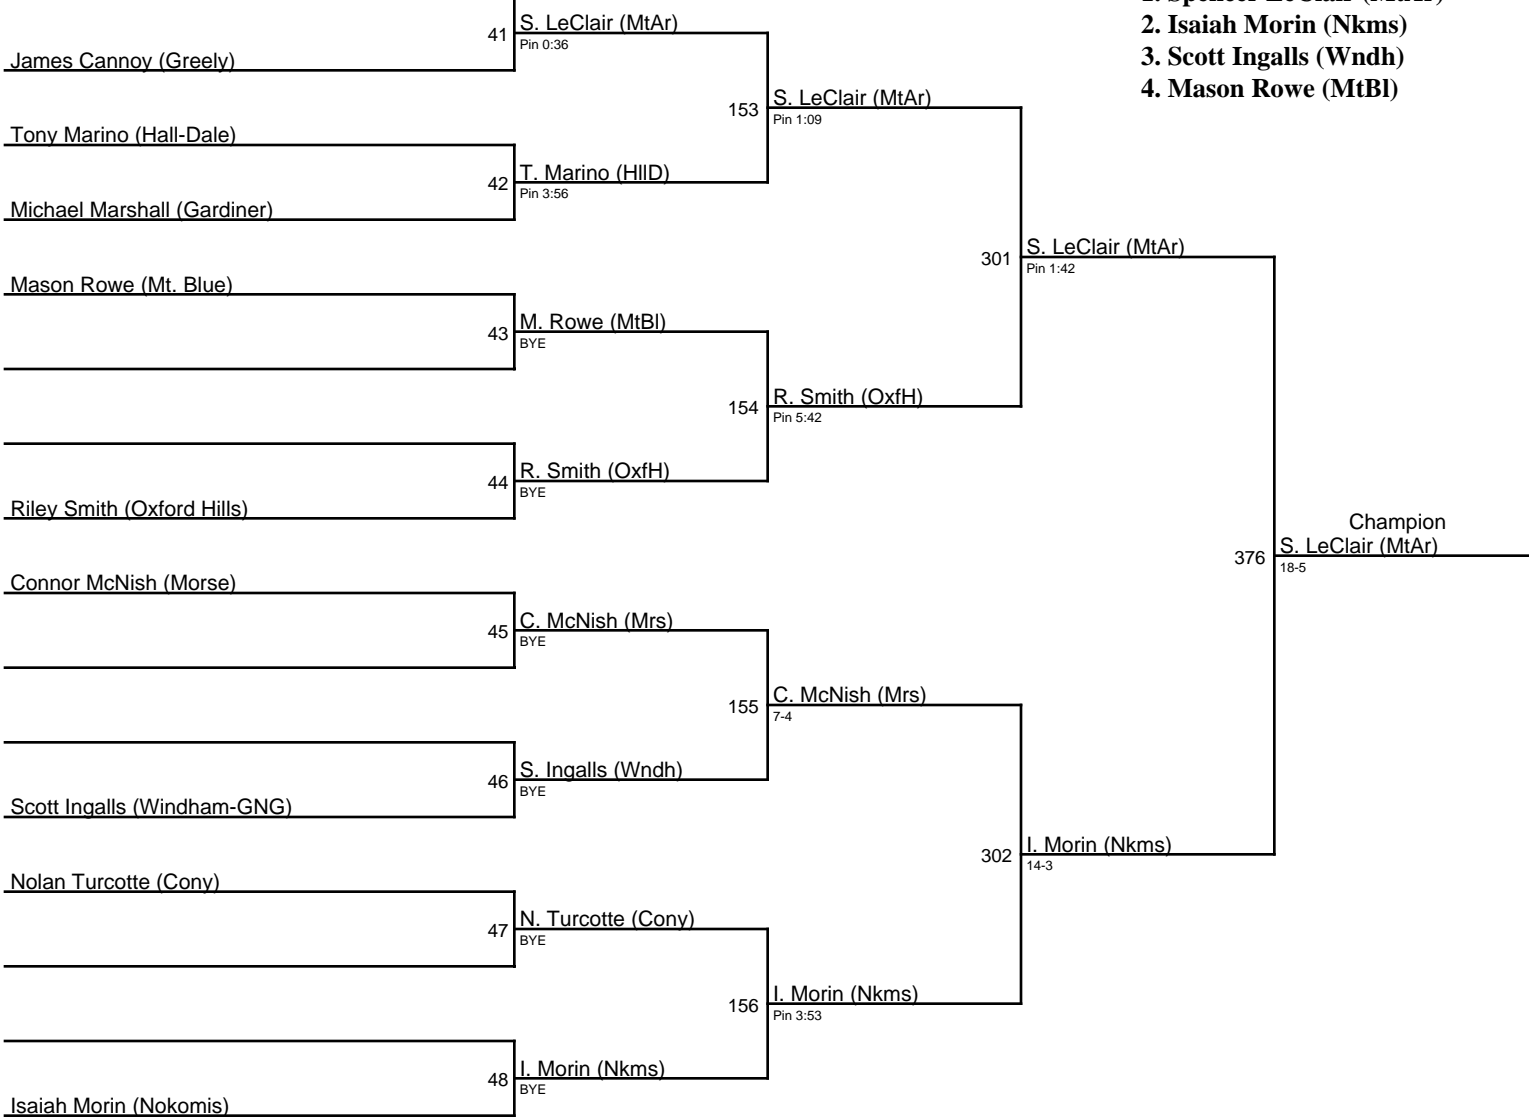

2020 Northern A Regional / 138

Spencer LeClair (Mt. Ararat-Brunswick)