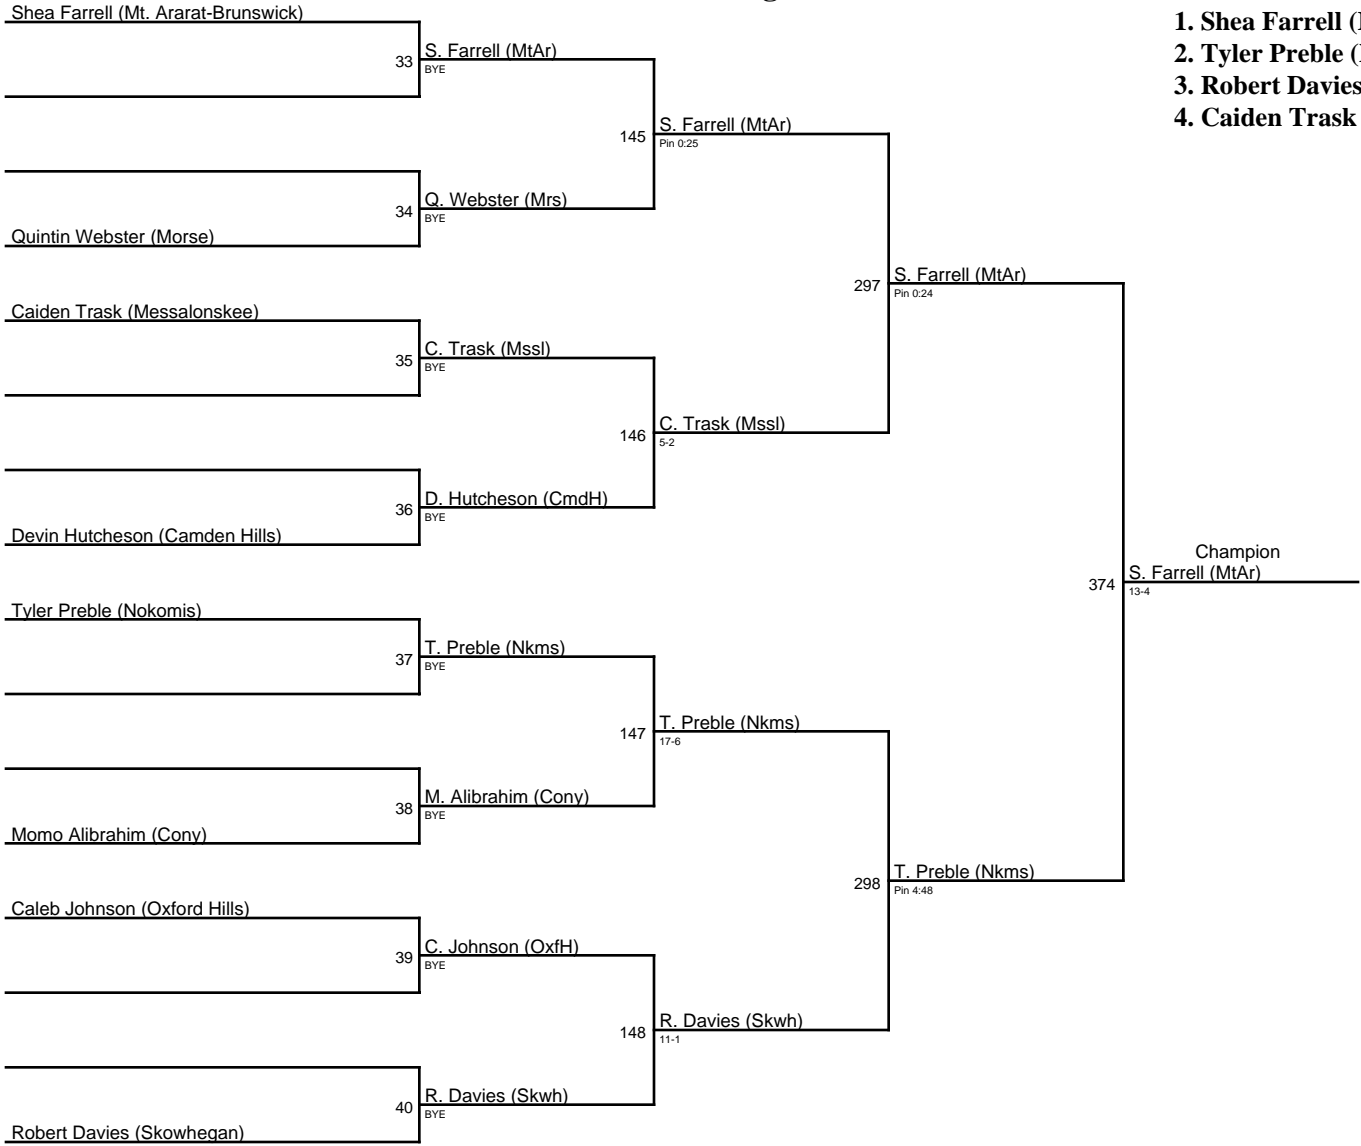

2020 Northern A Regional / 113

2020 Northern A Regional / 120

Brycen Kowalsky (Mt. Ararat-Brunswick)

2020 Northern A Regional / 126

2020 Northern A Regional / 132

1. Shea Farrell (MtAr)
2. Tyler Preble (Nkms)
3. Robert Davies (Skwh)
4. Caiden Trask (Mssl)