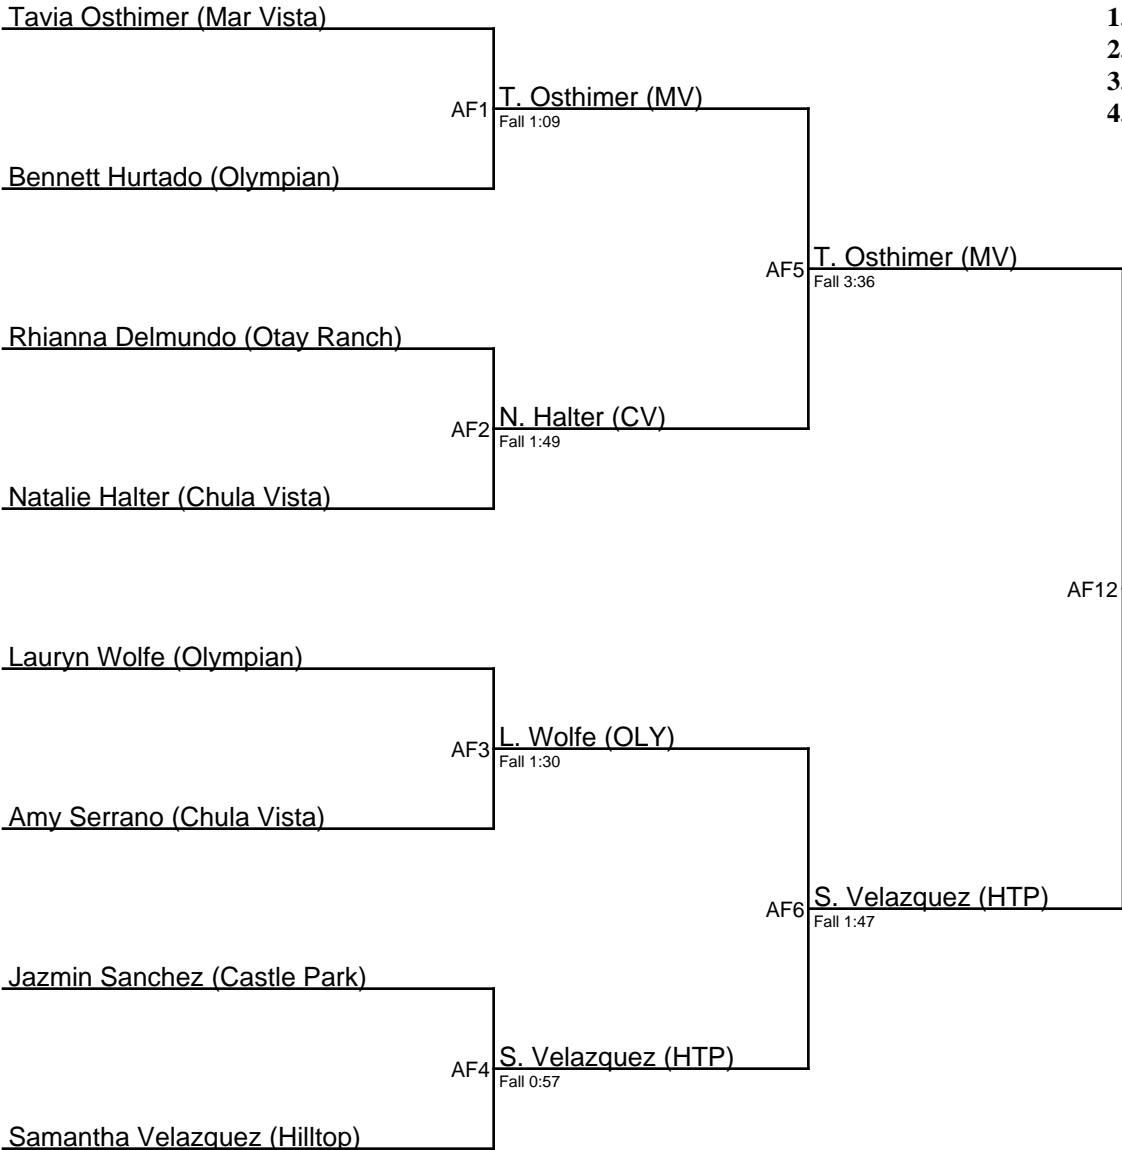

from N:AE4

Girls Metro Conference Tournament 1-28-22 / 128

- 1. Samantha Velazquez (HTP)
- 2. Tavia Osthimer (MV)
- 3. Lauryn Wolfe (OLY)
- 4. Natalie Halter (CV)

Girls Metro Conference Tournament 1-28-22 / 133