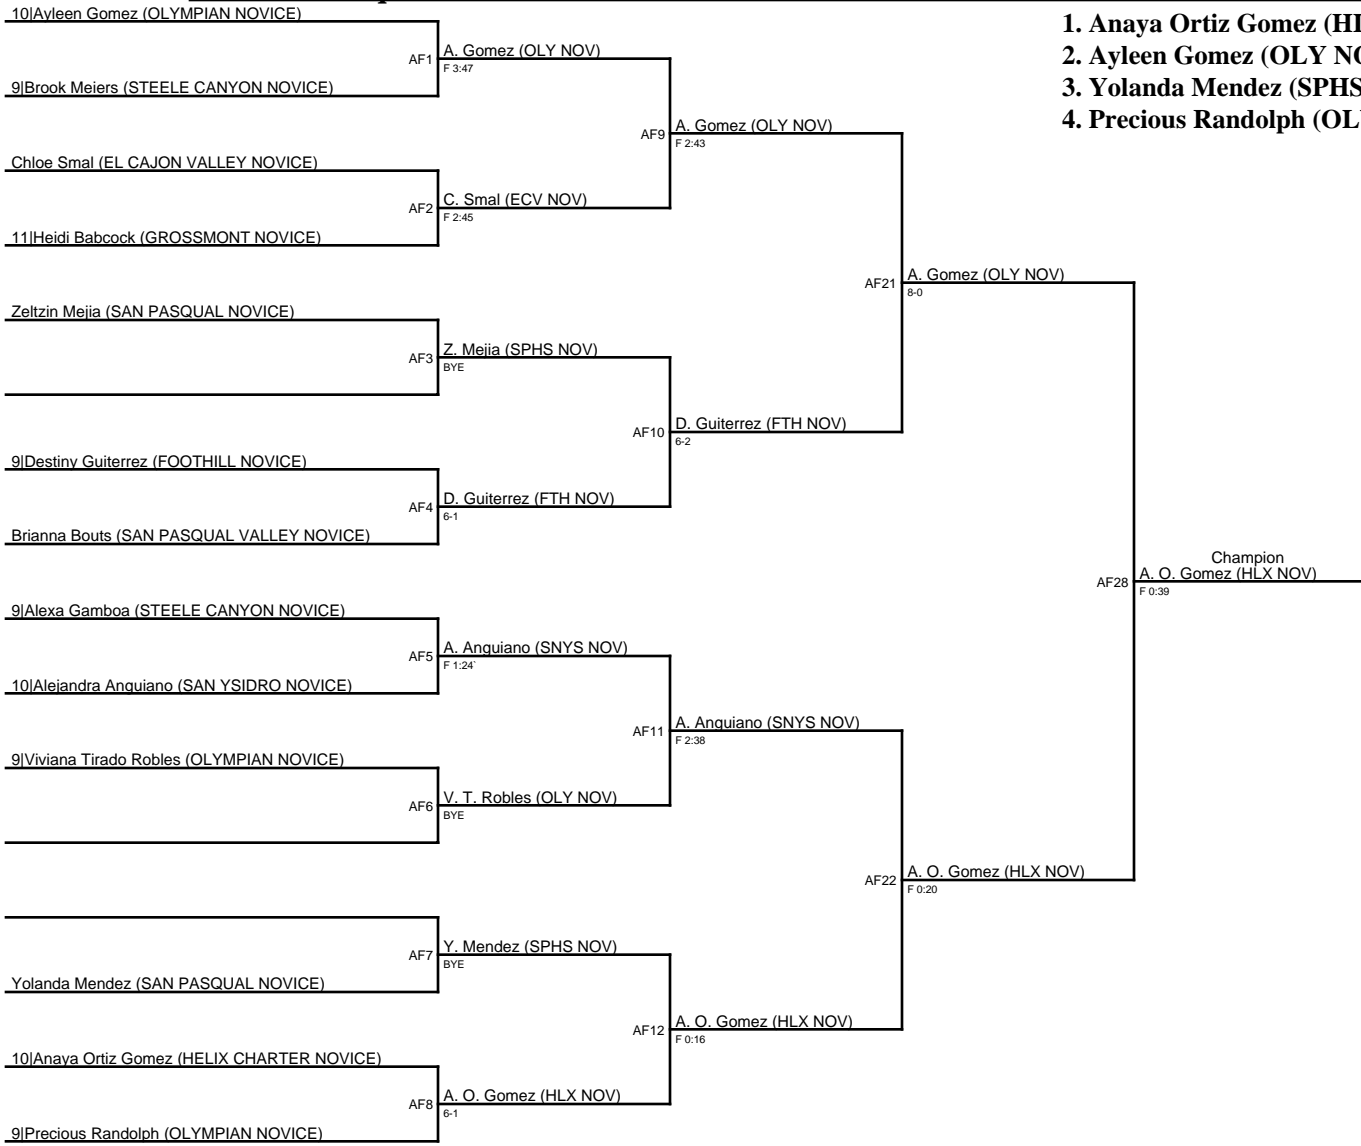

2020 San Pasqual Ladies Invitational - Novice Division / 128

1. Anaya Ortiz Gomez (HLX NOV)
2. Ayleen Gomez (OLY NOV)
3. Yolanda Mendez (SPHS NOV)
4. Precious Randolph (OLY NOV)