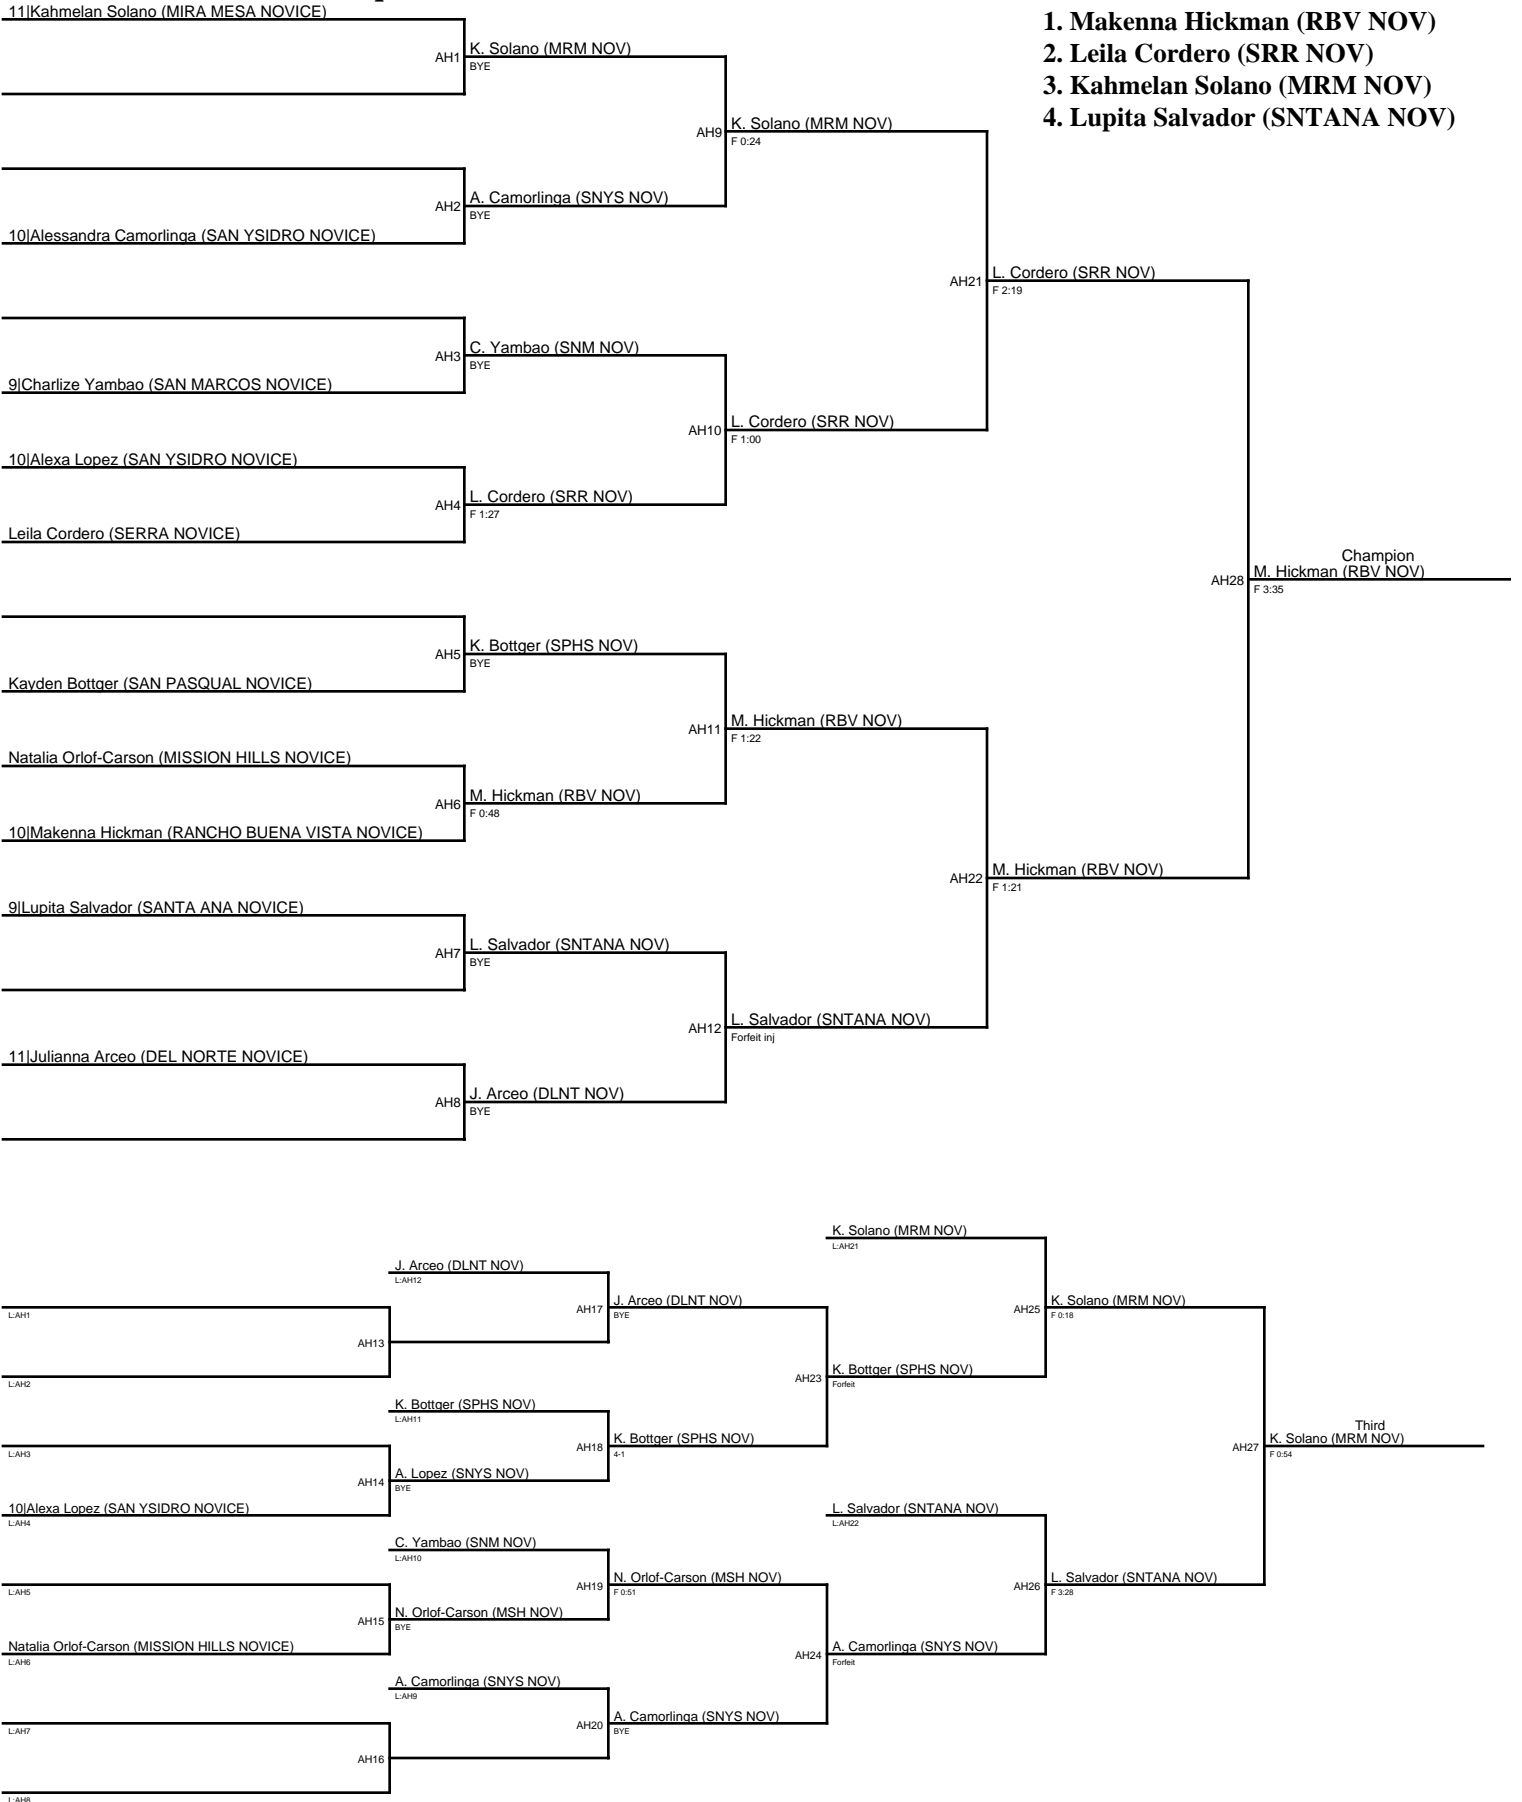

2020 San Pasqual Ladies Invitational - Novice Division / 139