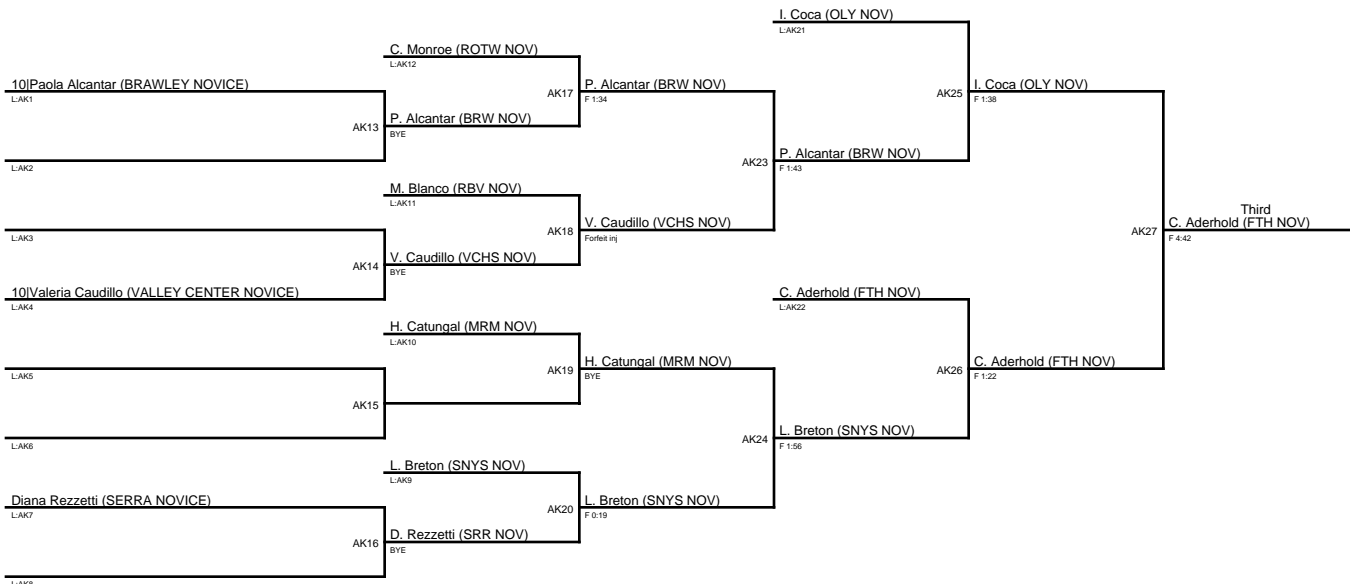

2020 San Pasqual Ladies Invitational - Novice Division / 162

1. Iris Diaz (VCHS NOV)
2. Jaelyn Montejano (BRW NOV)
3. Christina Aderhold (FTH NOV)
4. Isabel Coca (OLY NOV)