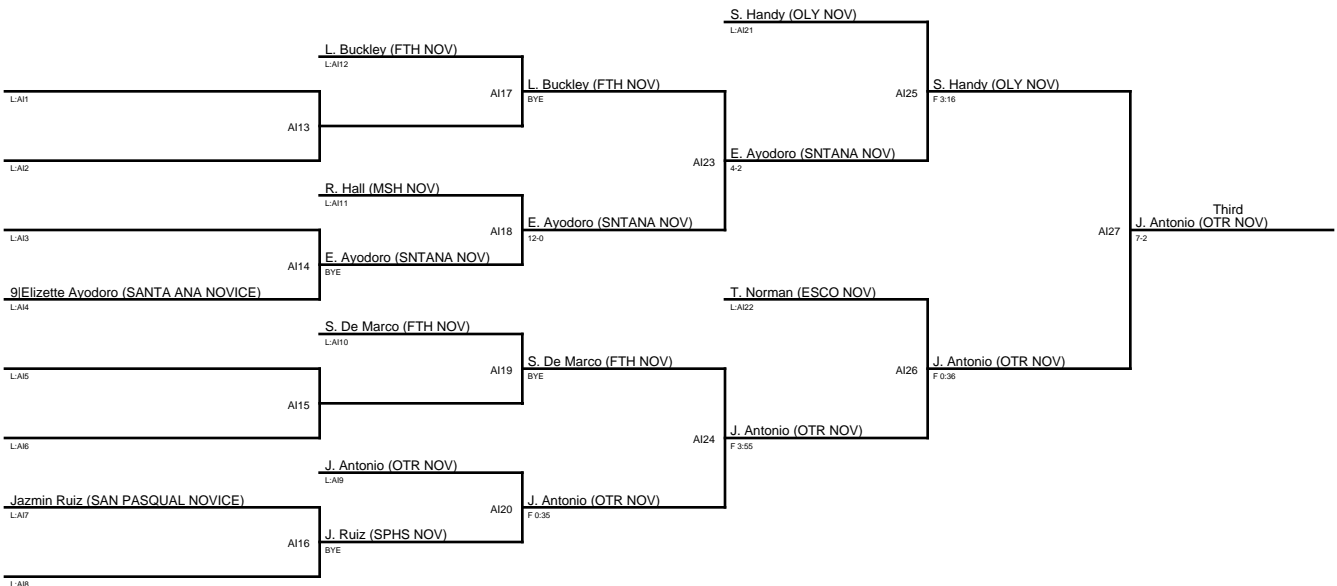

2020 San Pasqual Ladies Invitational - Novice Division / 145

1. Kimberly Caldera (SNTANA NOV)
2. Aileen Camacho (SPHS NOV)
3. Jada Antonio (OTR NOV)
4. Shyanne Handy (OLY NOV)