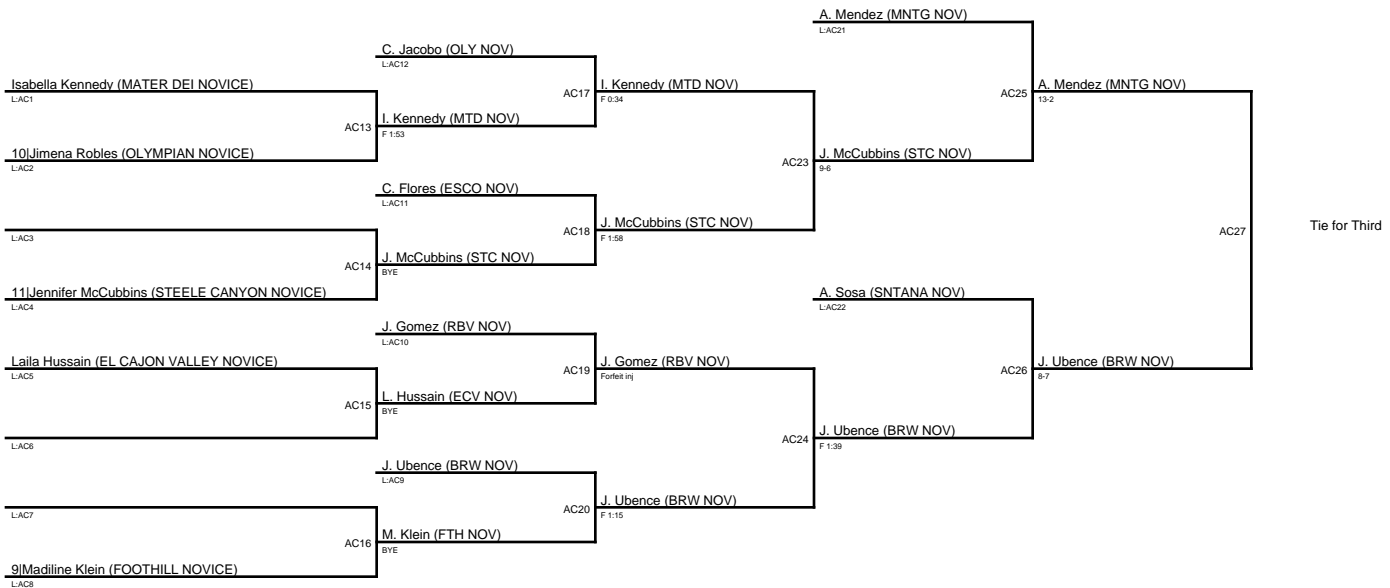

2020 San Pasqual Ladies Invitational - Novice Division / 113