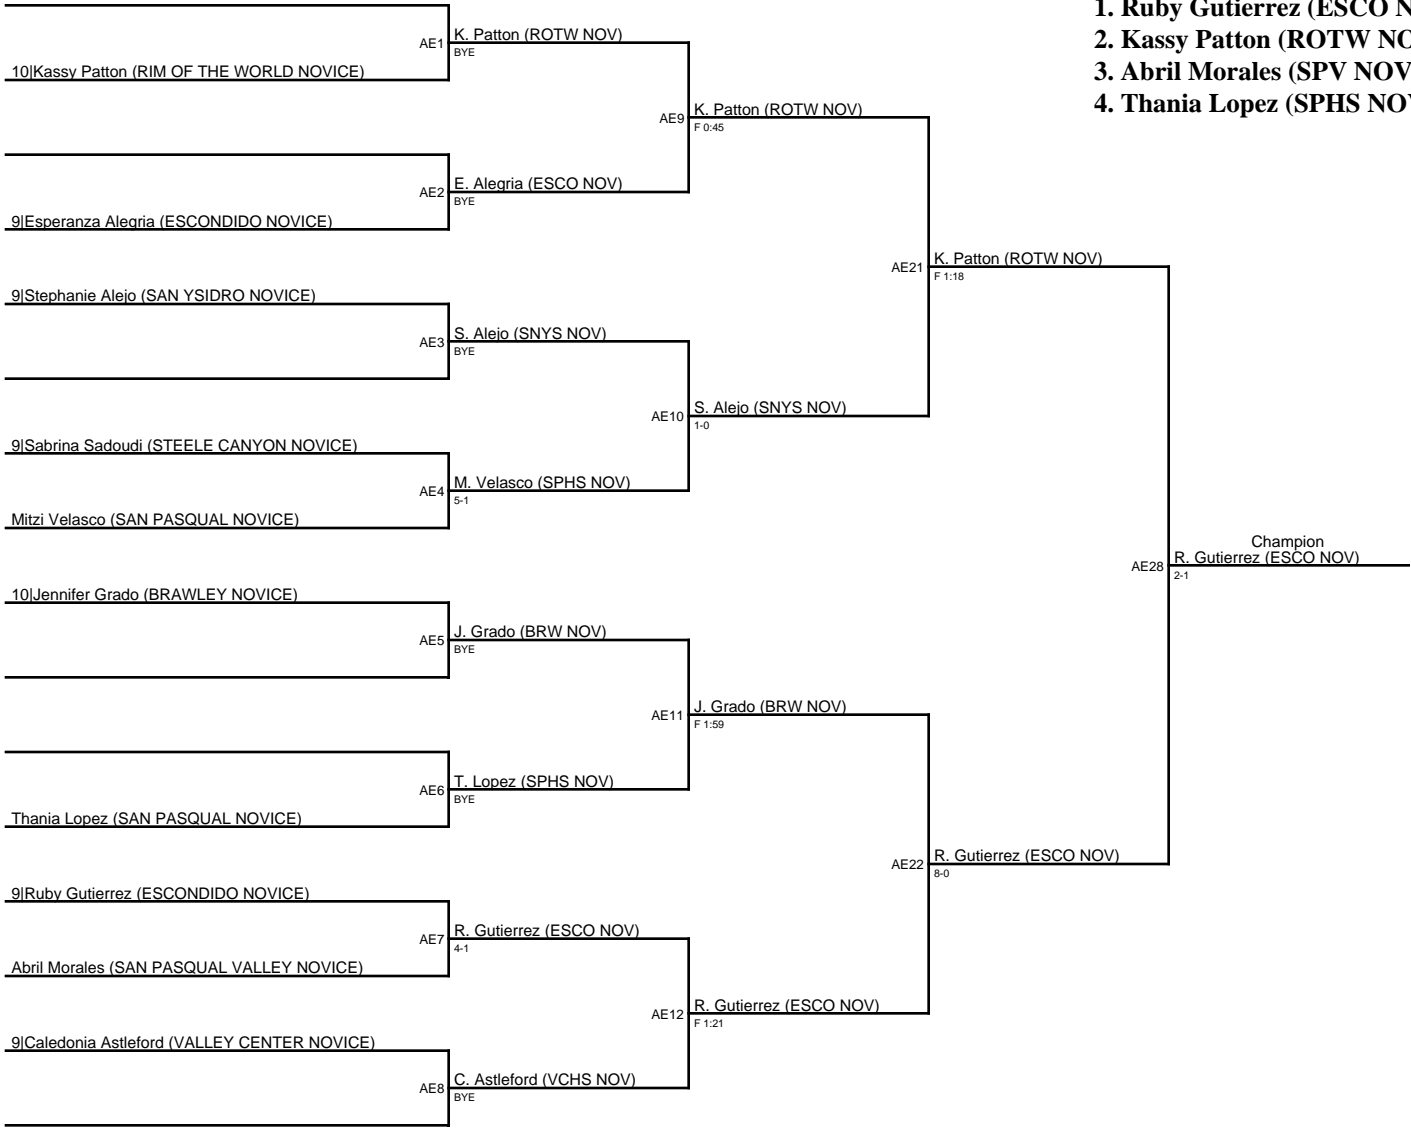

2020 San Pasqual Ladies Invitational - Novice Division / 123

1. Ruby Gutierrez (ESCO NOV)
2. Kassy Patton (ROTW NOV)
3. Abril Morales (SPV NOV)
4. Thania Lopez (SPHS NOV)