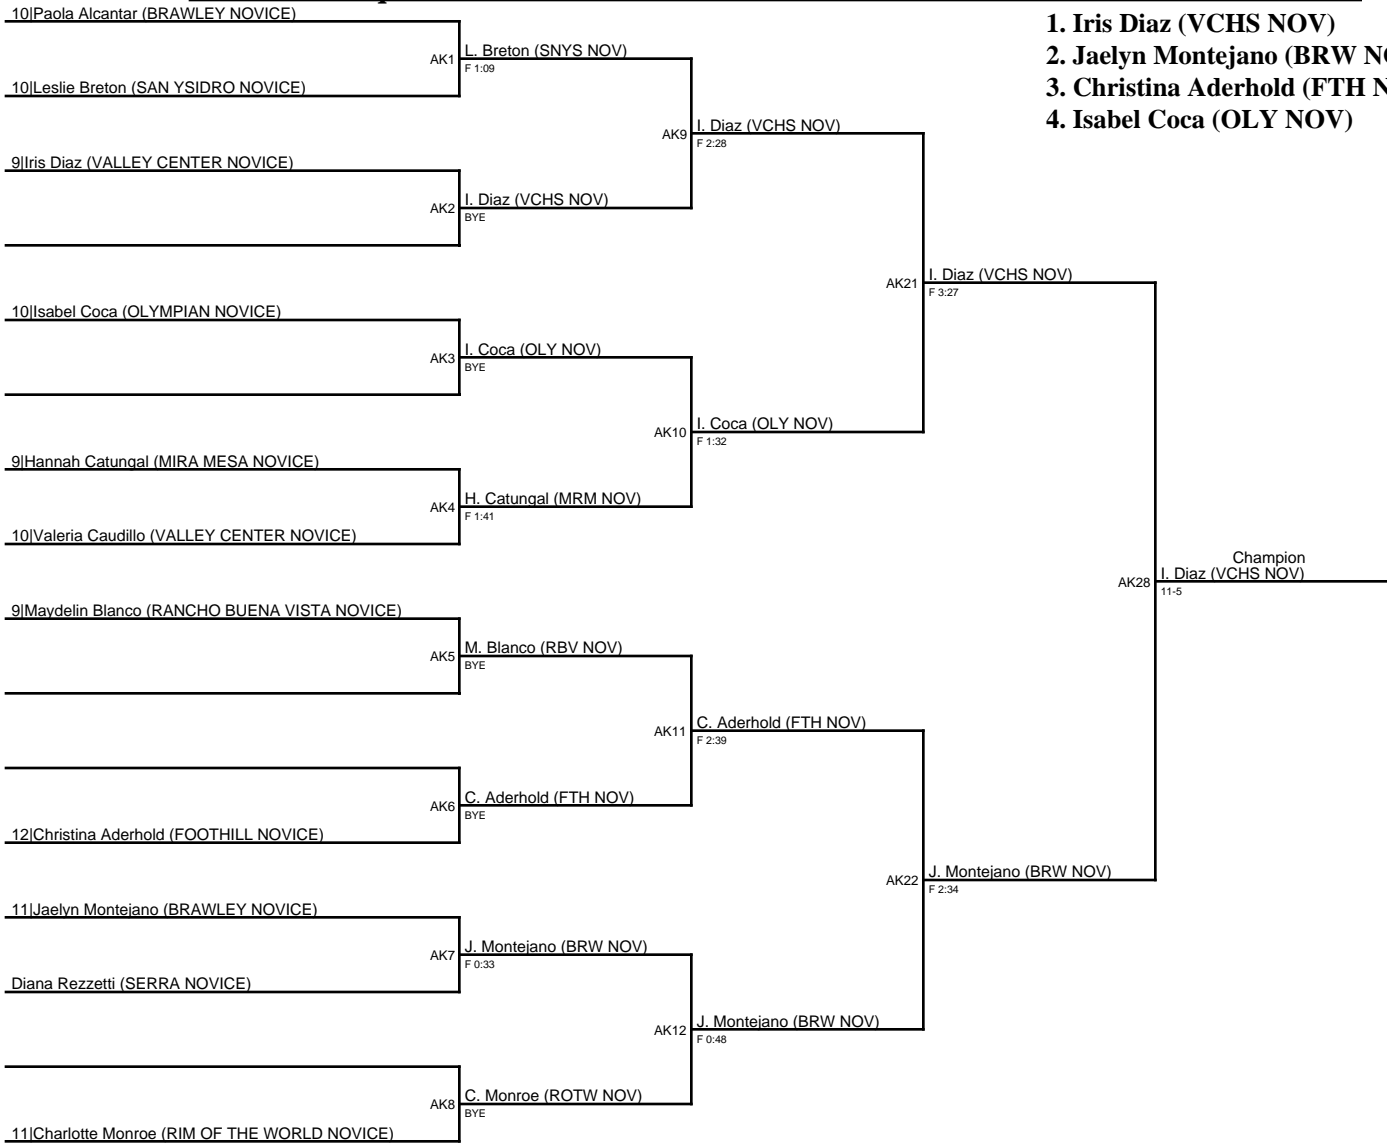

2020 San Pasqual Ladies Invitational - Novice Division / 162

1. Iris Diaz (VCHS NOV)
2. Jaelyn Montejano (BRW NOV)
3. Christina Aderhold (FTH NOV)
4. Isabel Coca (OLY NOV)