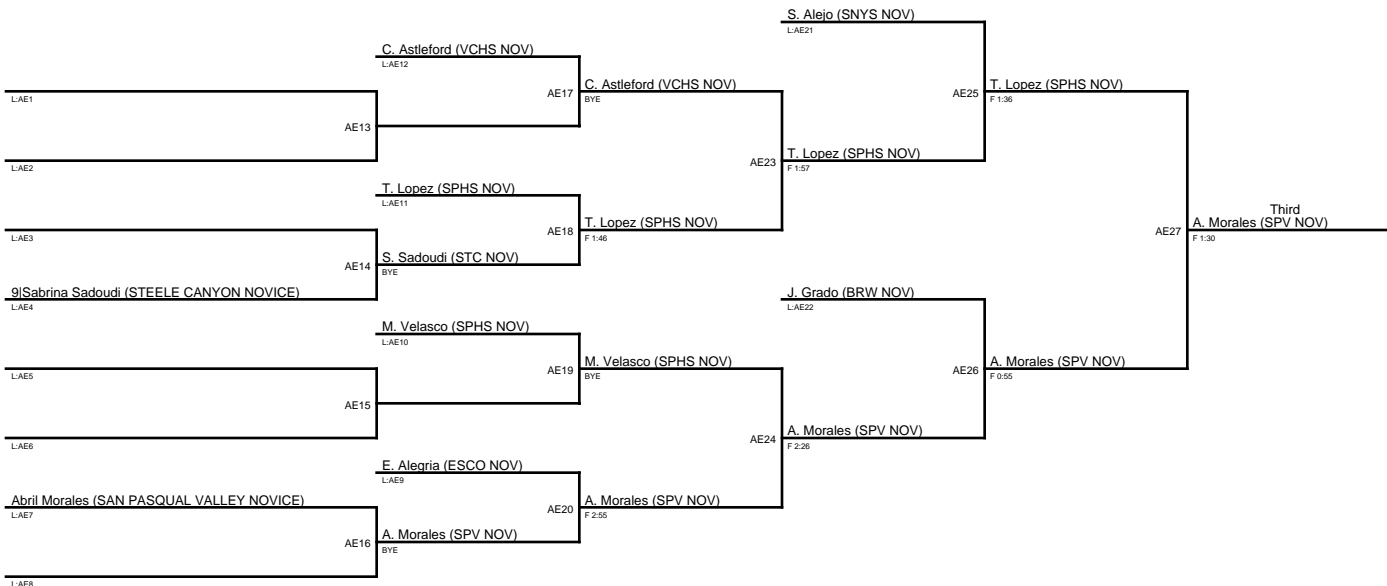

2020 San Pasqual Ladies Invitational - Novice Division / 123

1. Ruby Gutierrez (ESCO NOV)
2. Kassy Patton (ROTW NOV)
3. Abril Morales (SPV NOV)
4. Thania Lopez (SPHS NOV)