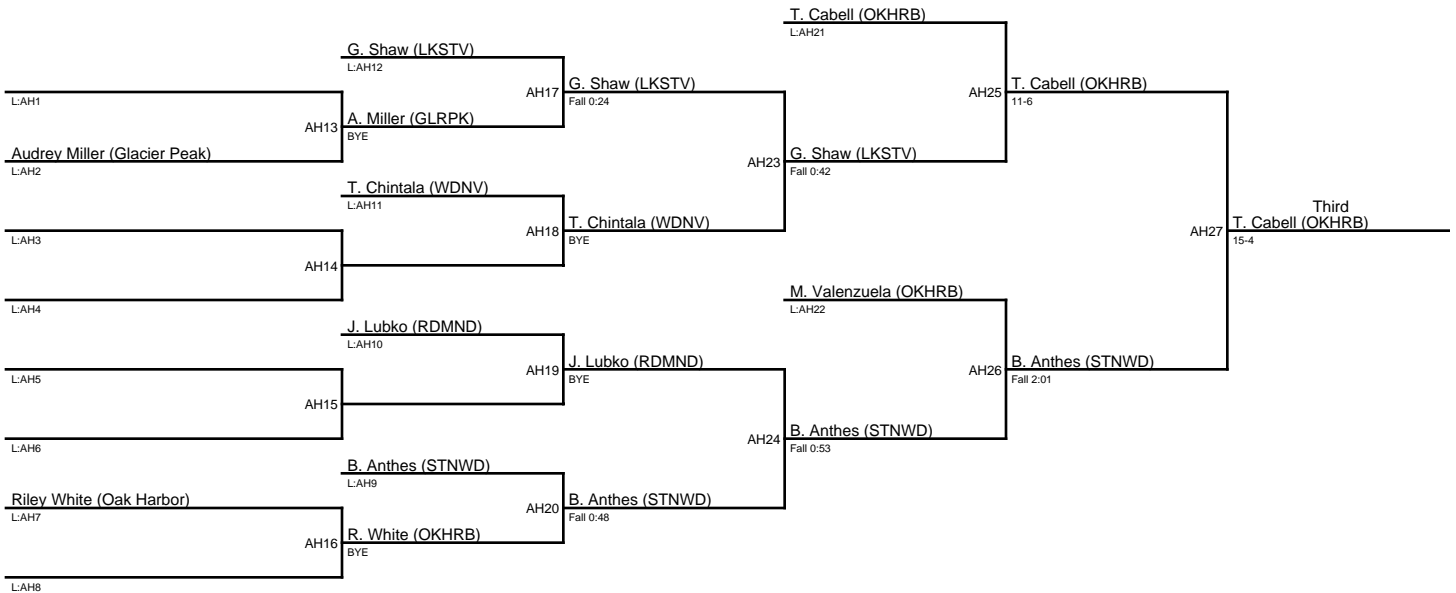

Woodinville Wrecking Ball / 135

1. Kylee Wicklund (LKSTV)
2. Shyla Weeks (SNOHM)
3. Tatyana Cabell (OKHRB)
4. Bronwen Anthes (STNWD)