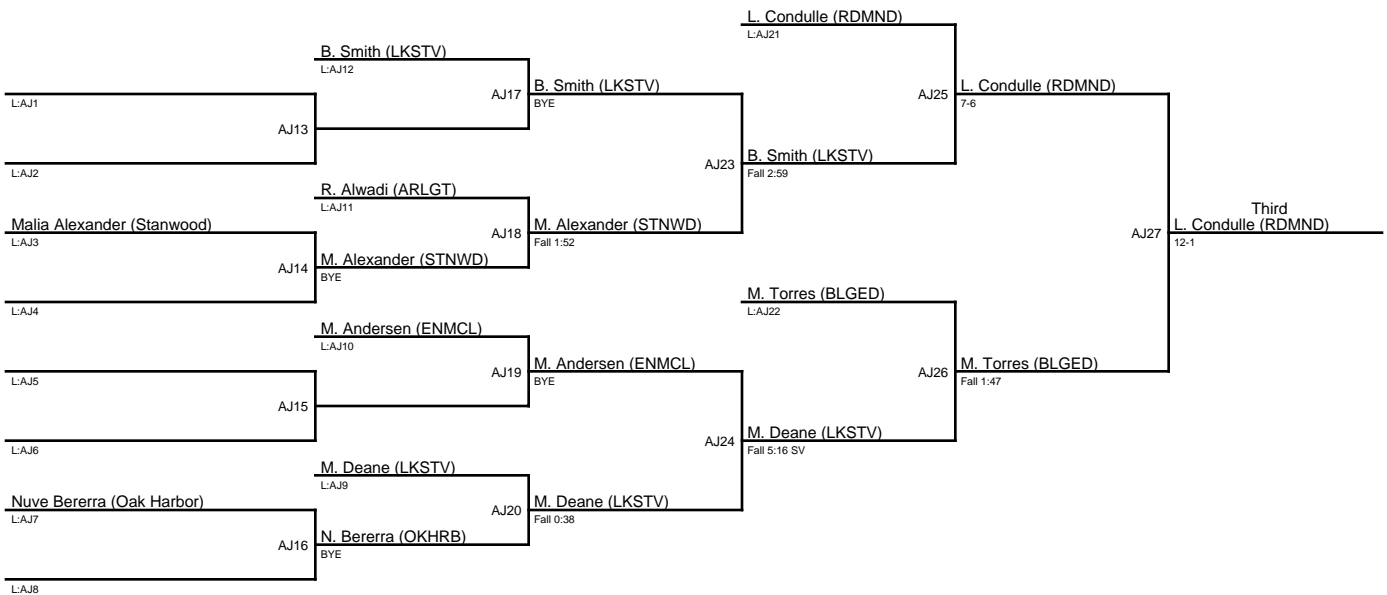

Woodinville Wrecking Ball / 145

1. Marissa Denke (GLRPK)
2. Chloe Packwood (WDNV)
3. Lily Condulle (RDMND)
4. Mia Torres (BLGED)