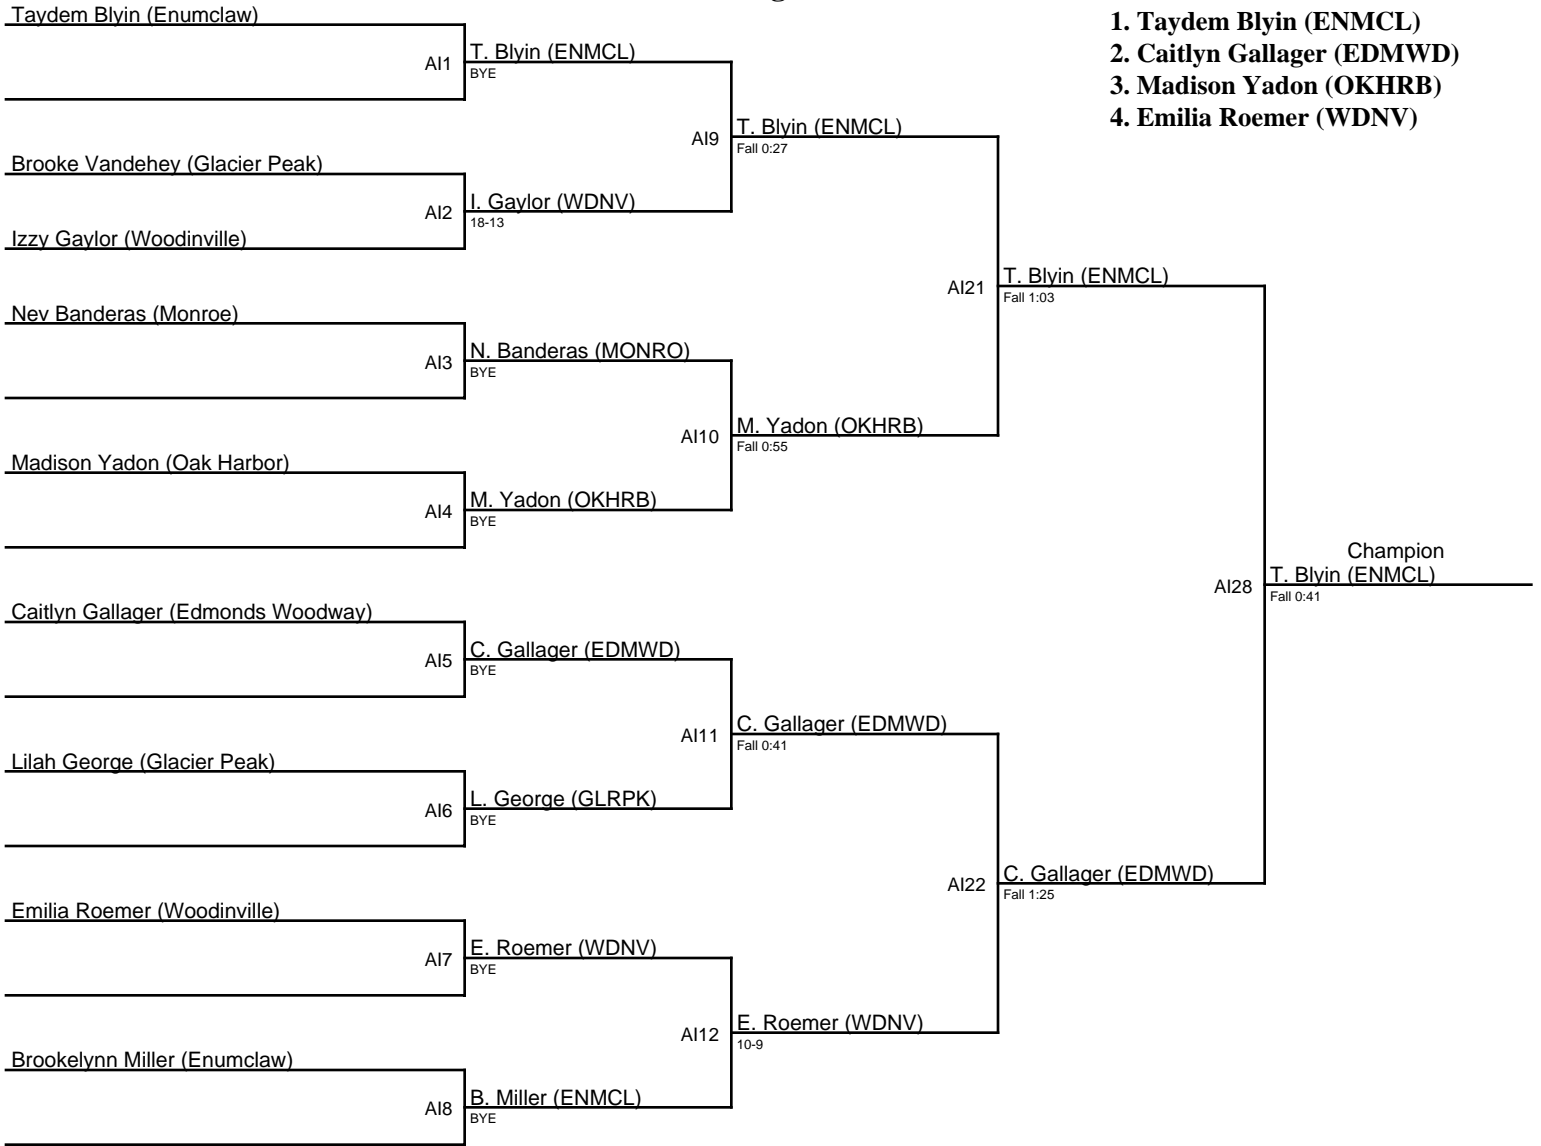

Woodinville Wrecking Ball / 140

1. Taydem Blyin (ENMCL)
2. Caitlyn Gallager (EDMWD)
3. Madison Yadon (OKHRB)
4. Emilia Roemer (WDTV)