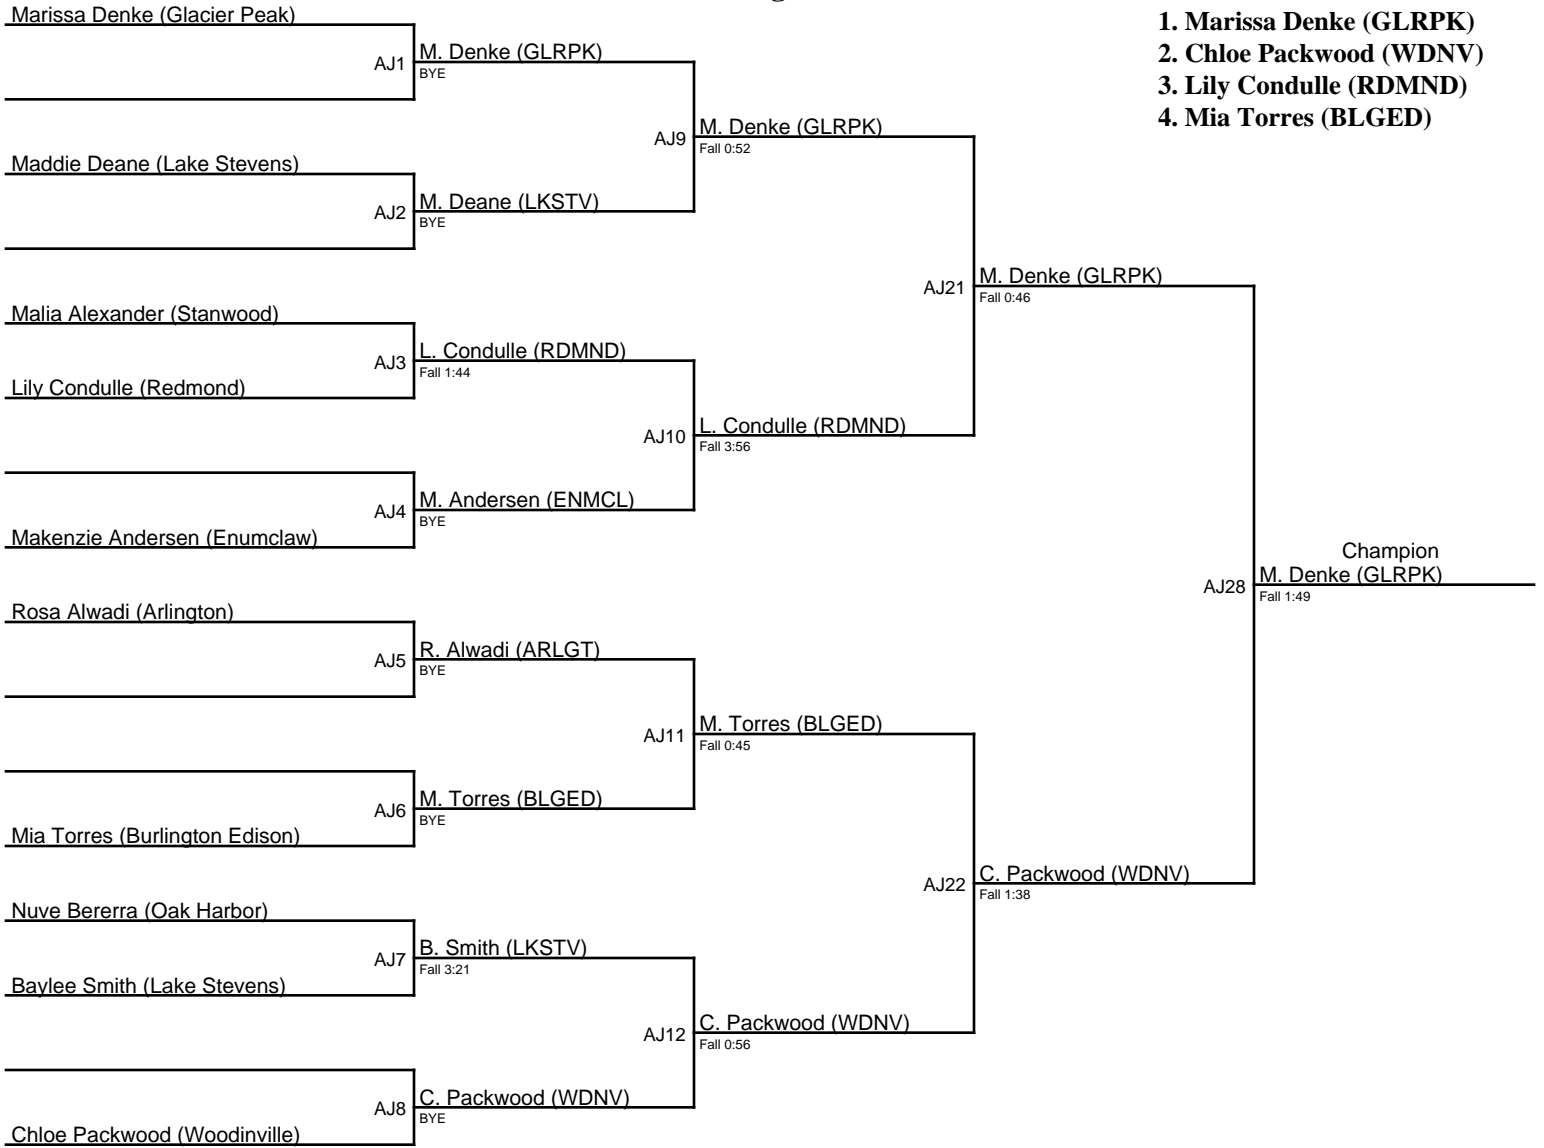

Woodinville Wrecking Ball / 145

1. Marissa Denke (GLRPK)
2. Chloe Packwood (WDNV)
3. Lily Condulle (RDMND)
4. Mia Torres (BLGED)