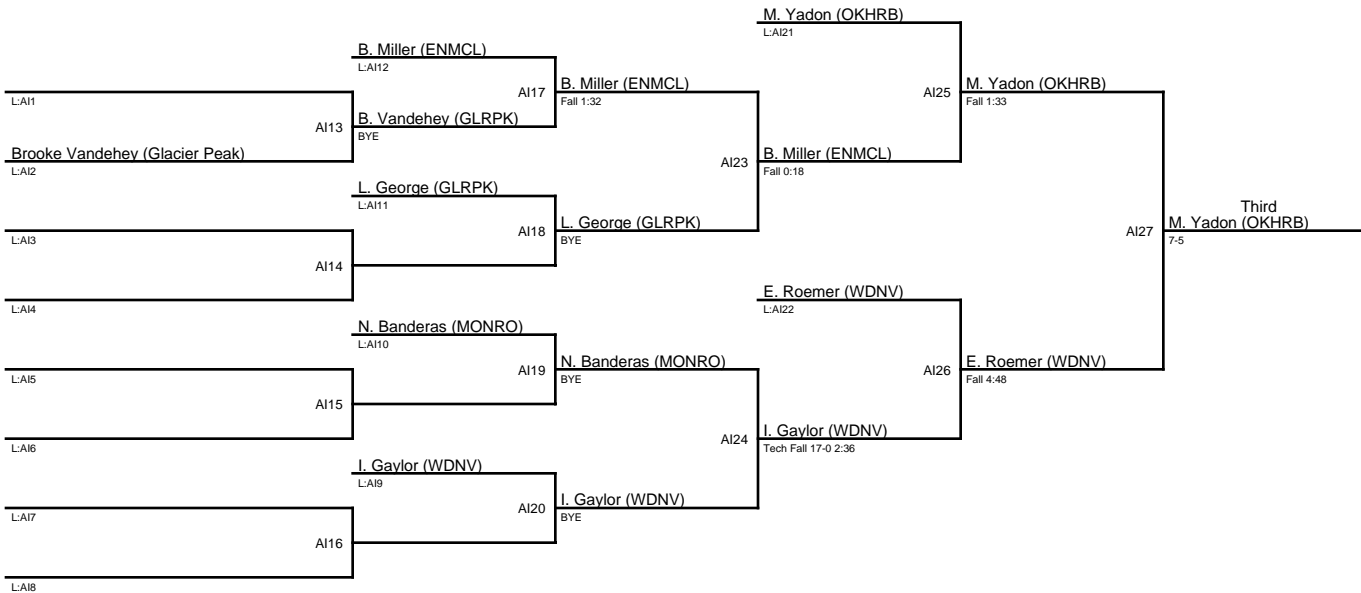

Woodinville Wrecking Ball / 140

1. Taydem Blyin (ENMCL)
2. Caitlyn Gallager (EDMWD)
3. Madison Yadon (OKHRB)
4. Emilia Roemer (WDTV)