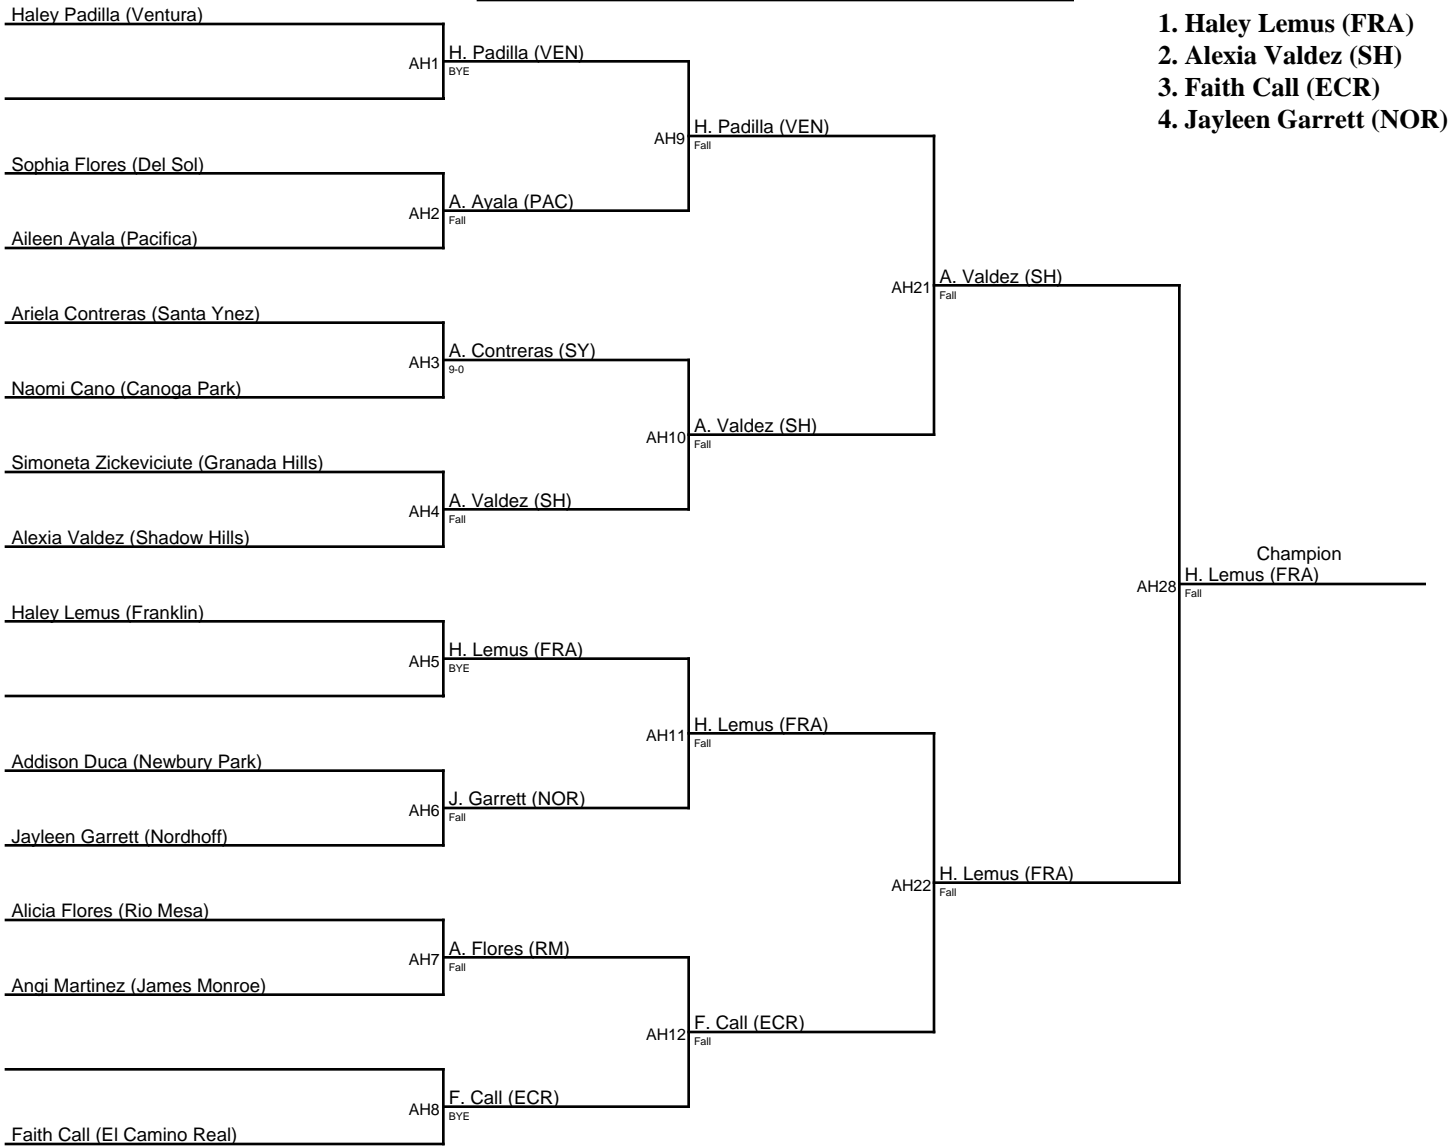

## 2023 Showdown on the Shoe / 127

1. Haley Lemus (FRA)
2. Alexia Valdez (SH)
3. Faith Call (ECR)
4. Jayleen Garrett (NOR)

**2023 Showdown on the Shoe / 127 B**

Jocelyn Rojas (Franklin)

Iris Trujillo (Shadow Hills)