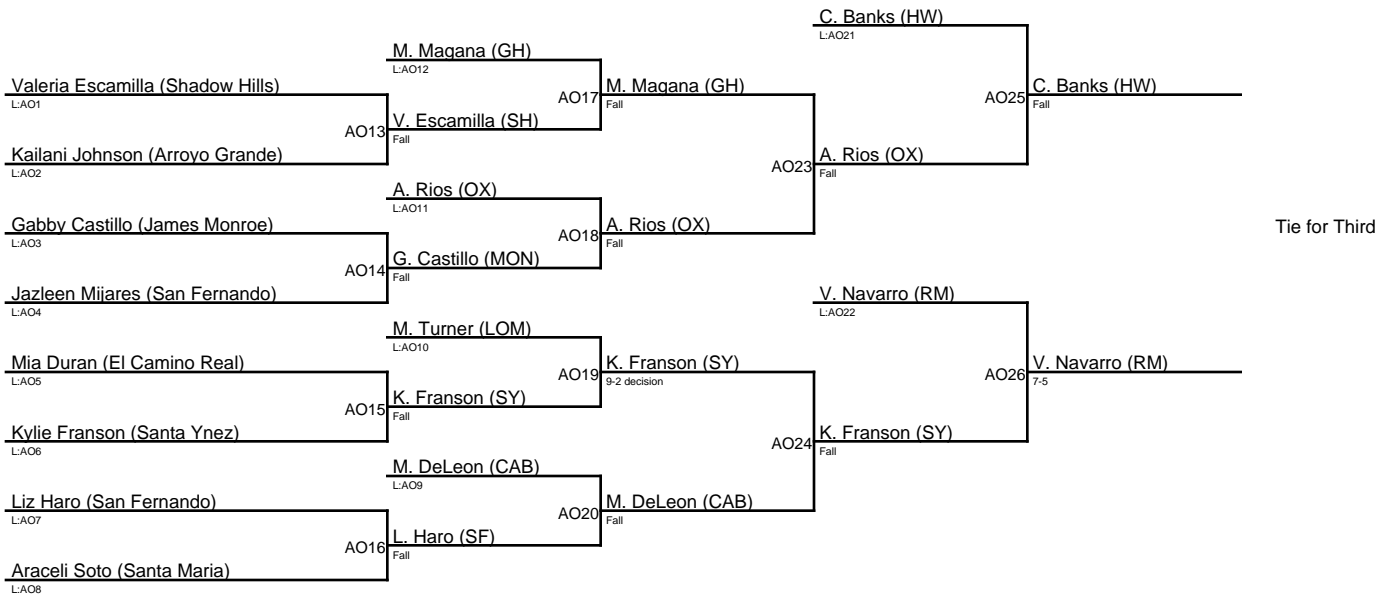

2023 Showdown on the Shoe / 157