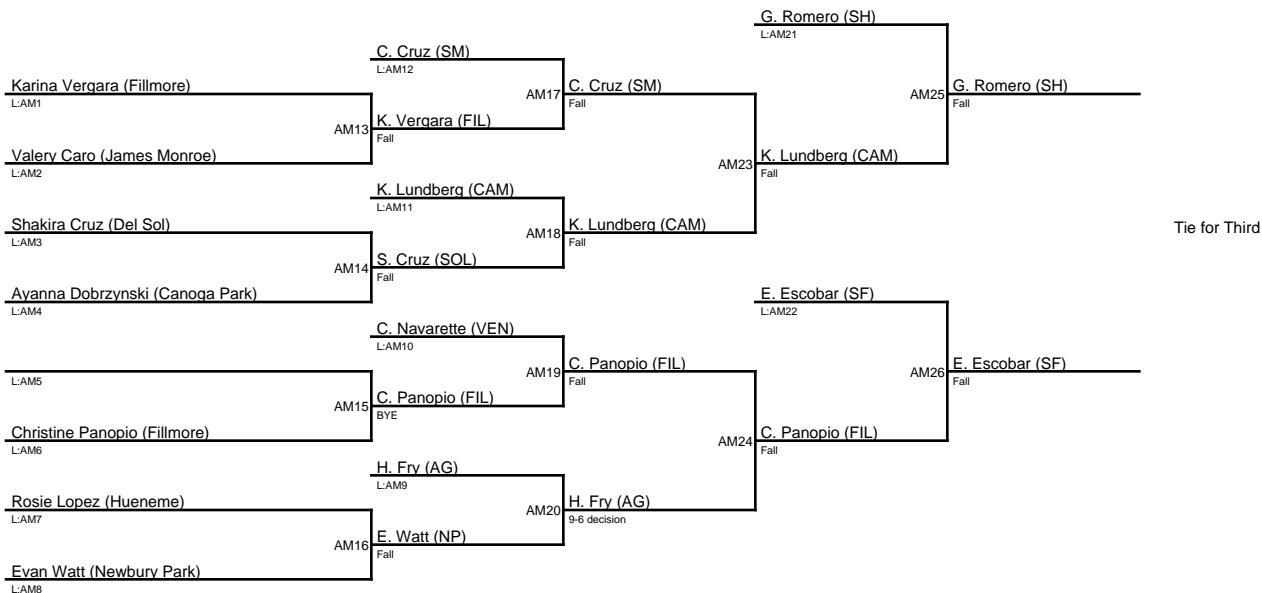

2023 Showdown on the Shoe / 142

1. Evalina Chavez (HIG)
2. Natali Muzan (ECR)
3. Gisselle Romero (SH)
3. Emily Escobar (SF)