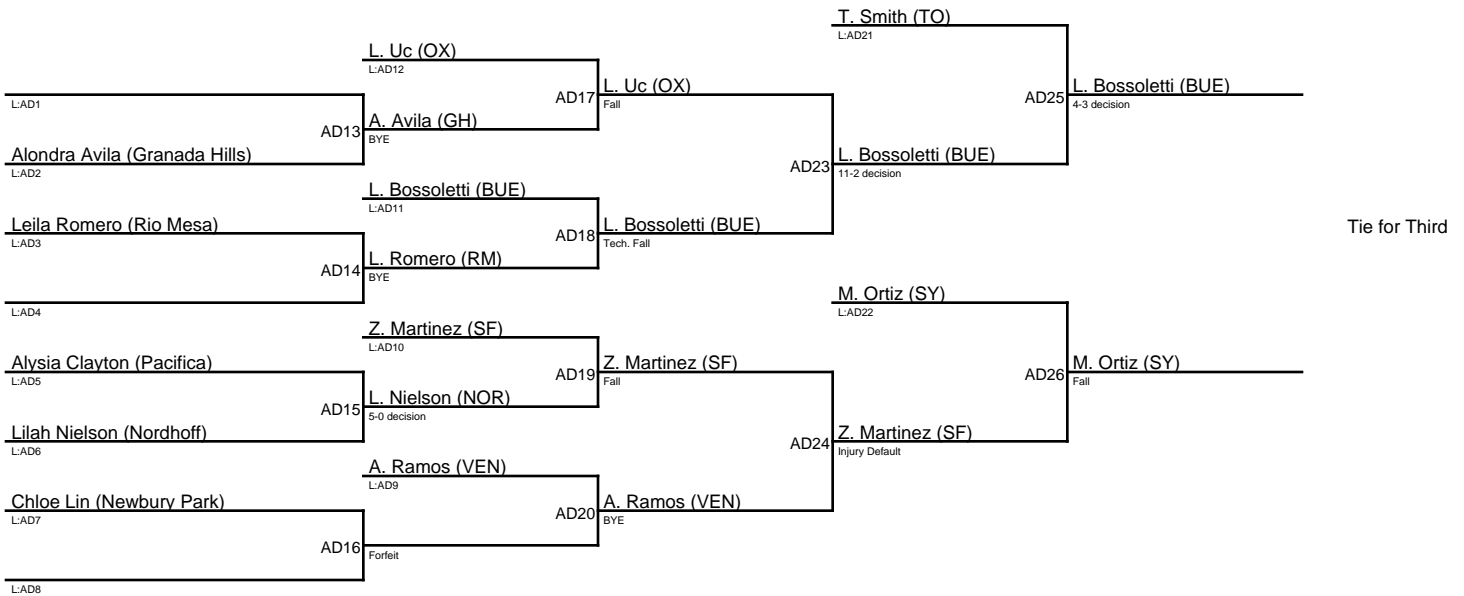

2023 Showdown on the Shoe / 117

1. Alisa Murillo (SH)
2. Leity Gonzalez (CP)
3. Lily Bossoletti (BUE)
3. Malia Ortiz (SY)