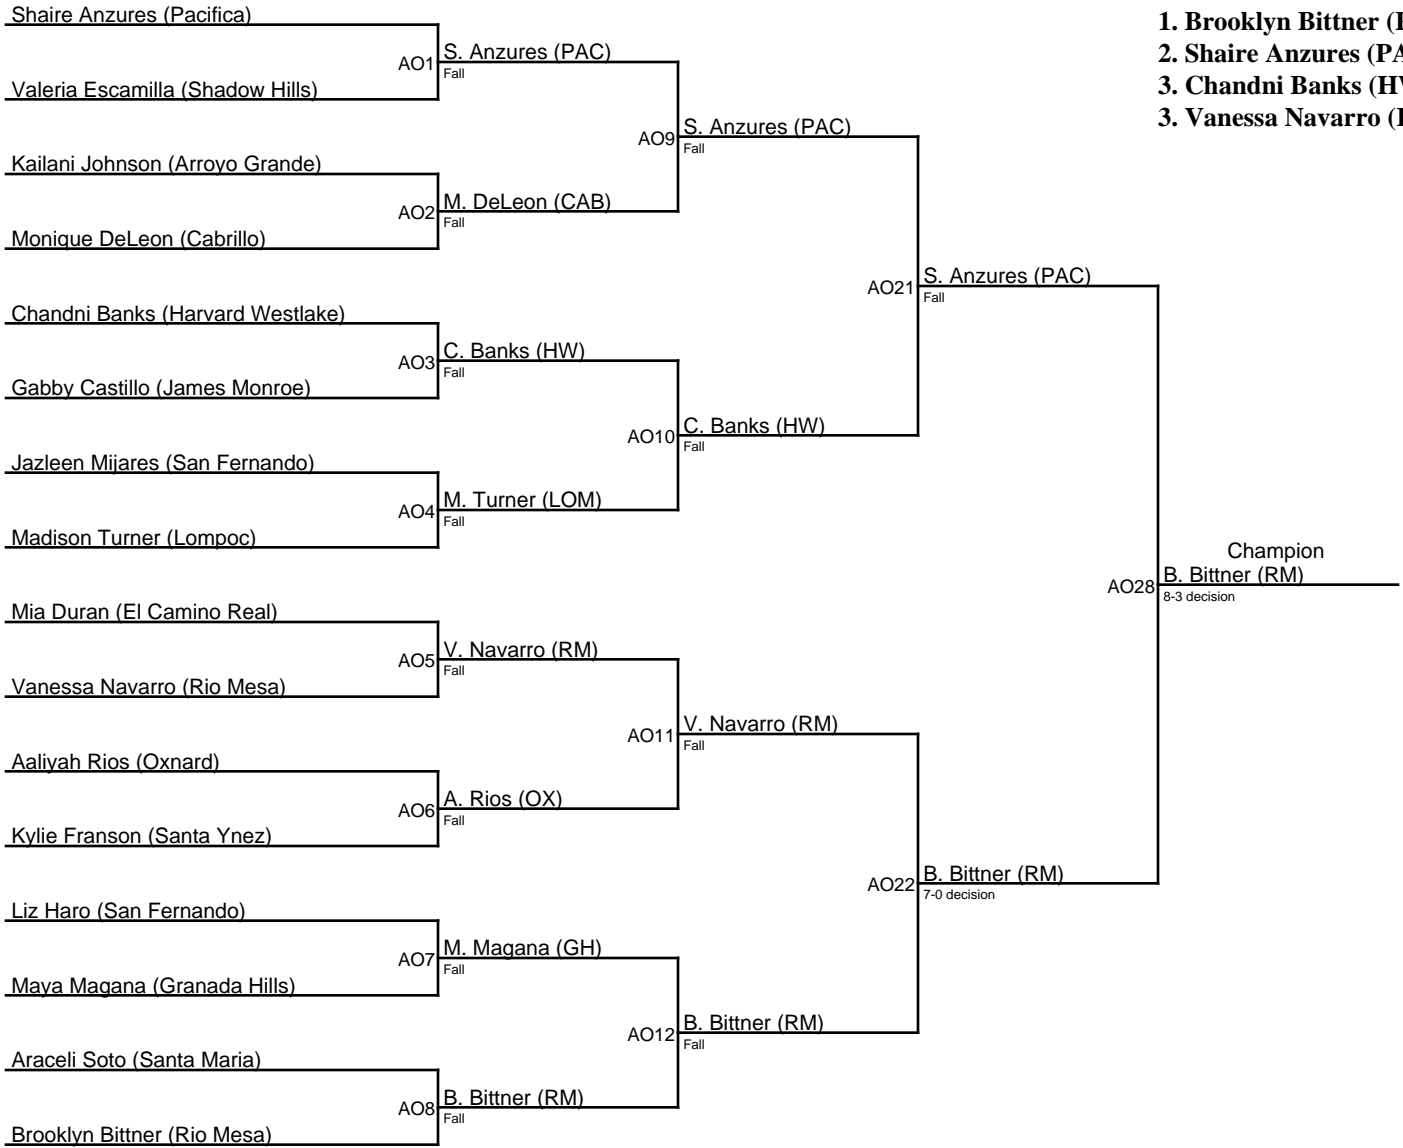

2023 Showdown on the Shoe / 157