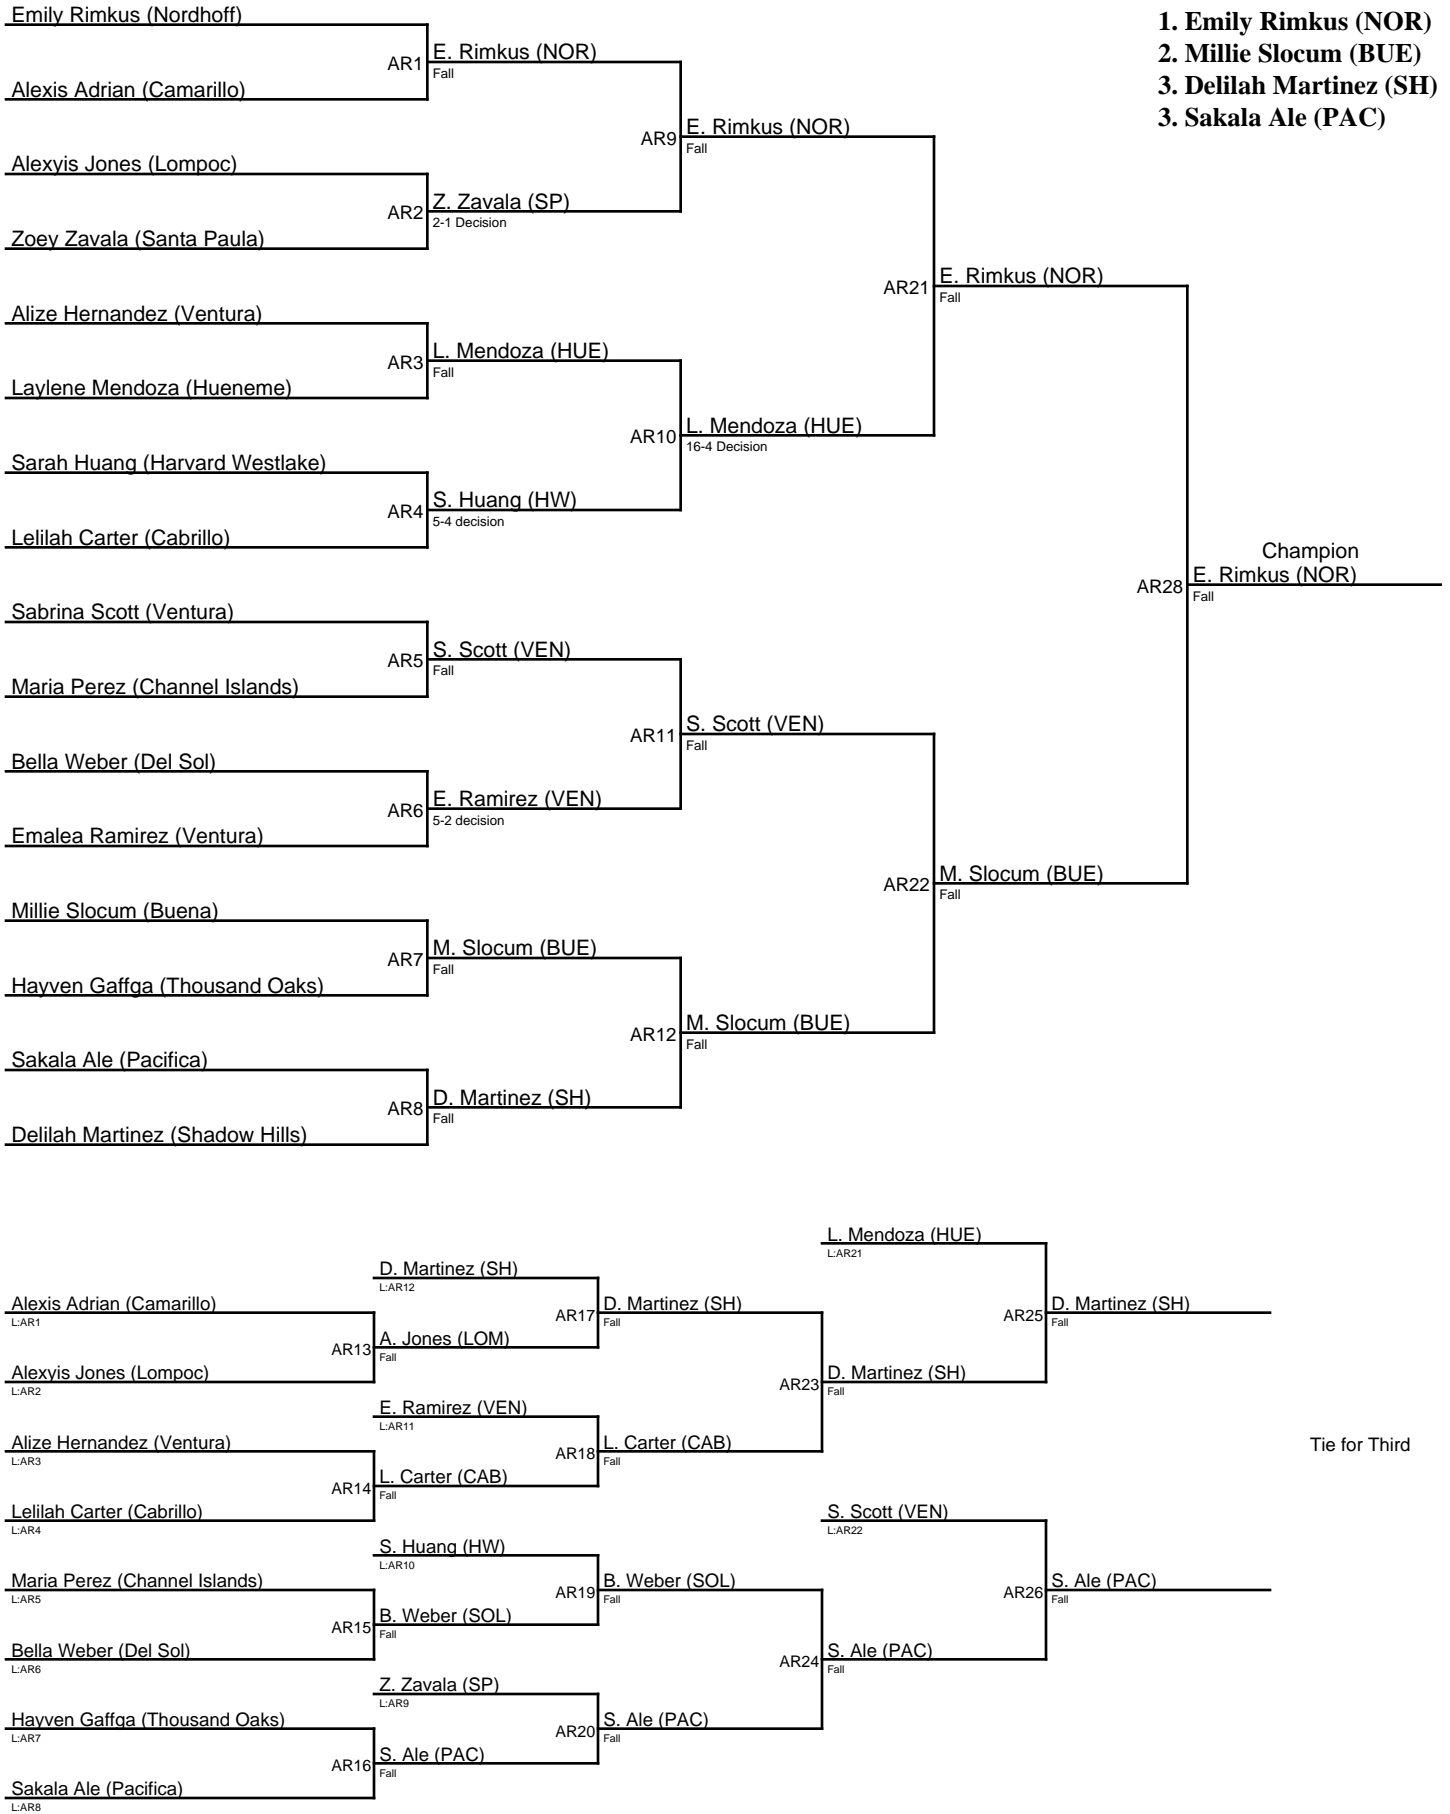

2023 Showdown on the Shoe / 192