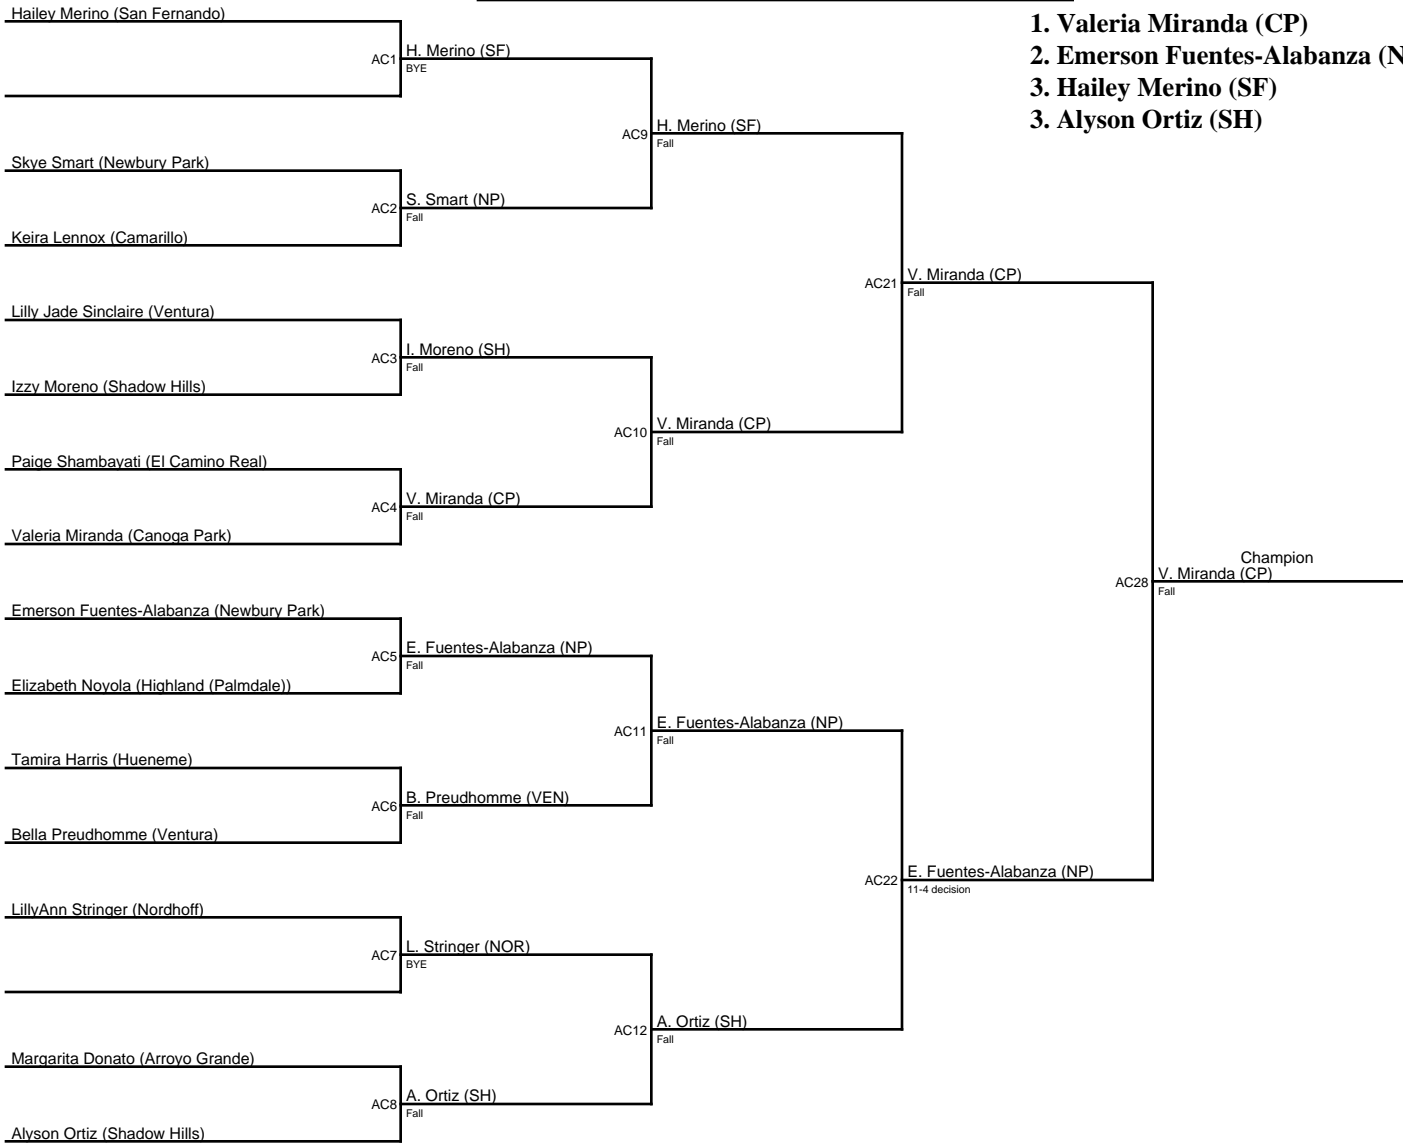

## 2023 Showdown on the Shoe / 102

# 2023 Showdown on the Shoe / 112

- 1. Valeria Miranda (CP)**
- 2. Emerson Fuentes-Alabanza (NP)**
- 3. Hailey Merino (SF)**
- 3. Alyson Ortiz (SH)**