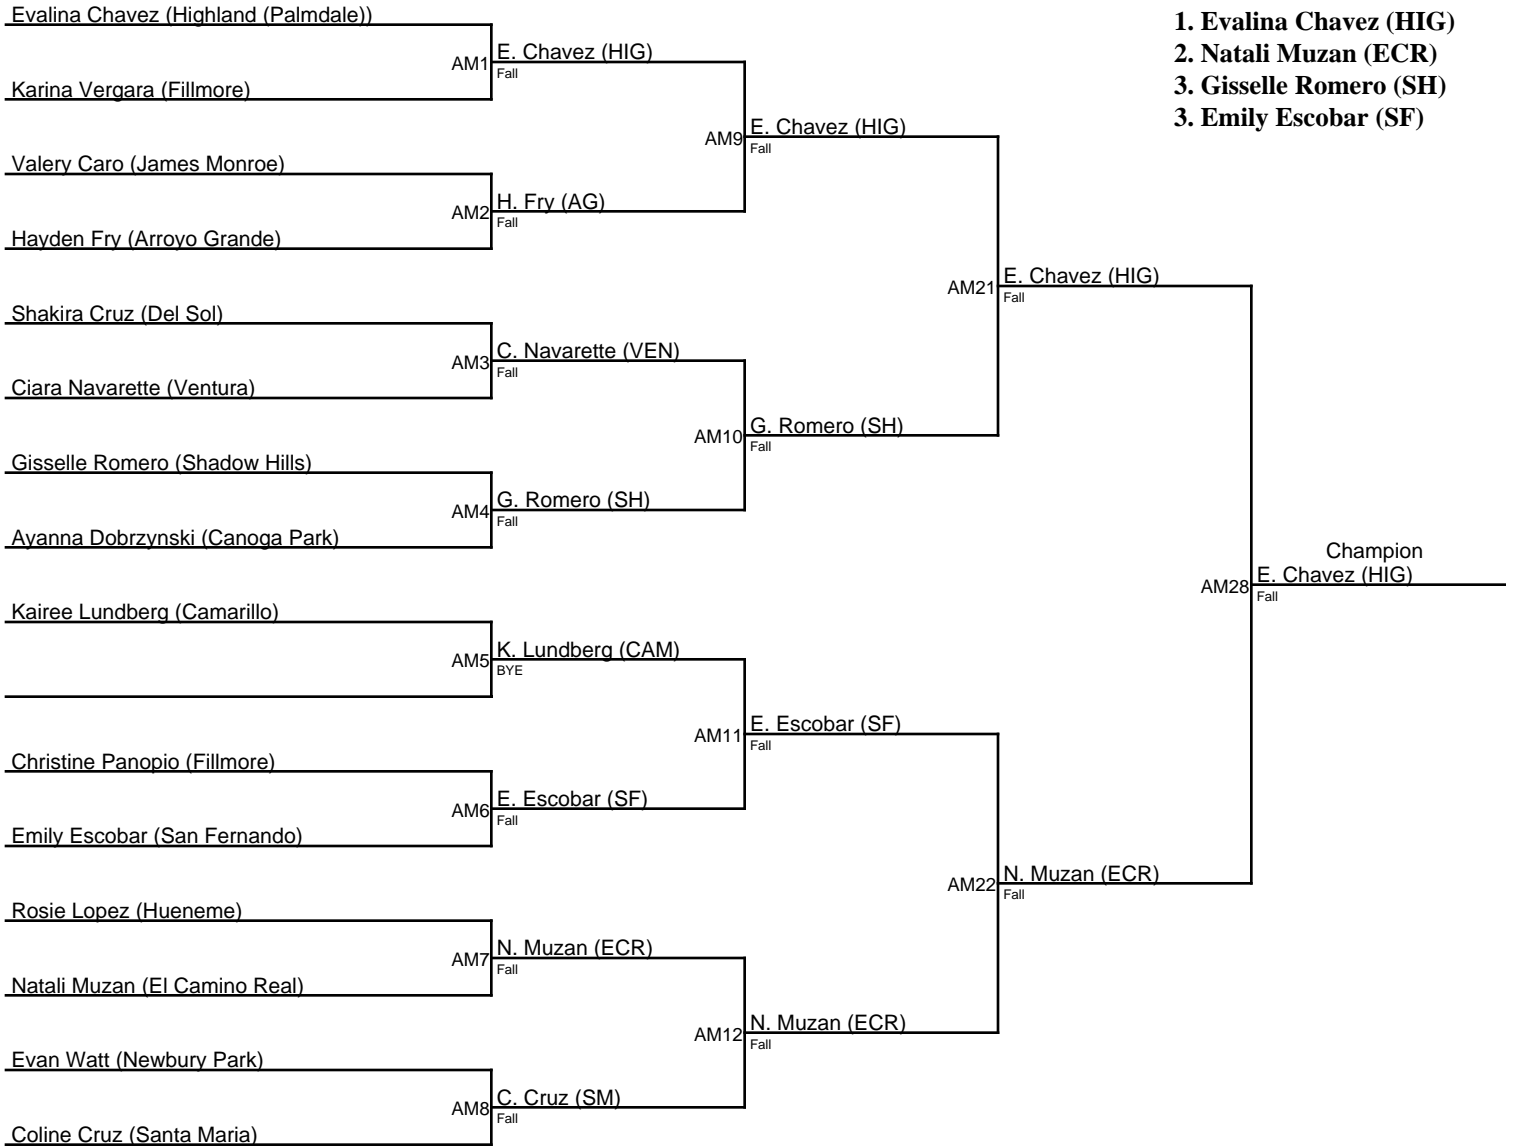

2023 Showdown on the Shoe / 142

1. Evalina Chavez (HIG)
2. Natali Muzan (ECR)
3. Gisselle Romero (SH)
3. Emily Escobar (SF)