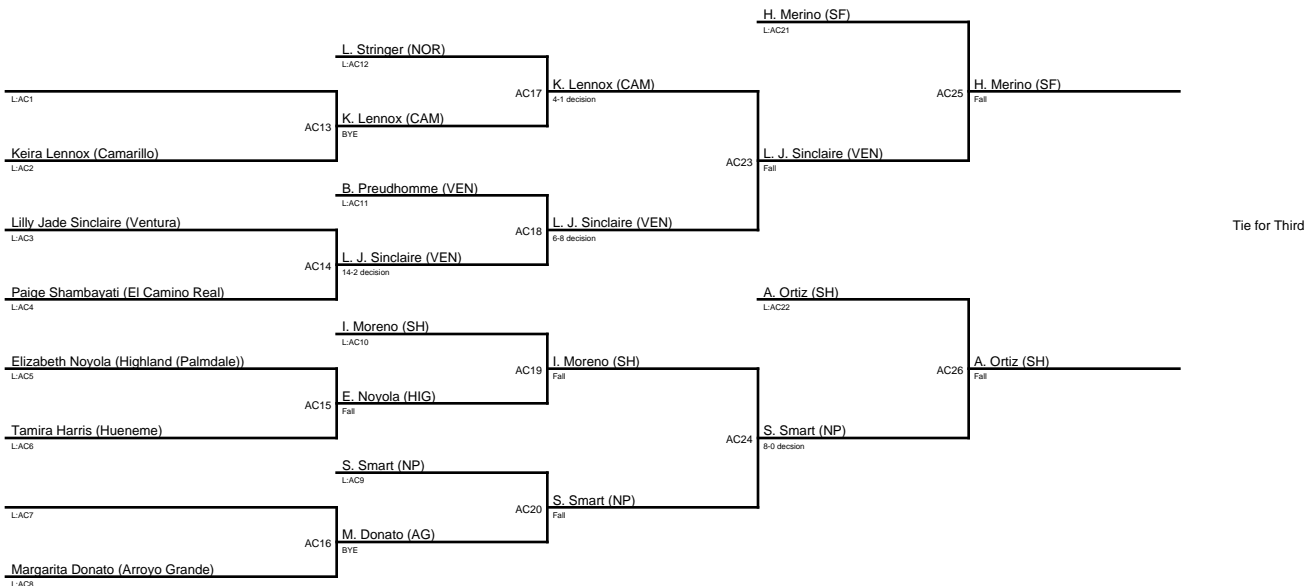

## 2023 Showdown on the Shoe / 102

# 2023 Showdown on the Shoe / 112

- 1. Valeria Miranda (CP)**
- 2. Emerson Fuentes-Alabanza (NP)**
- 3. Hailey Merino (SF)**
- 3. Alyson Ortiz (SH)**