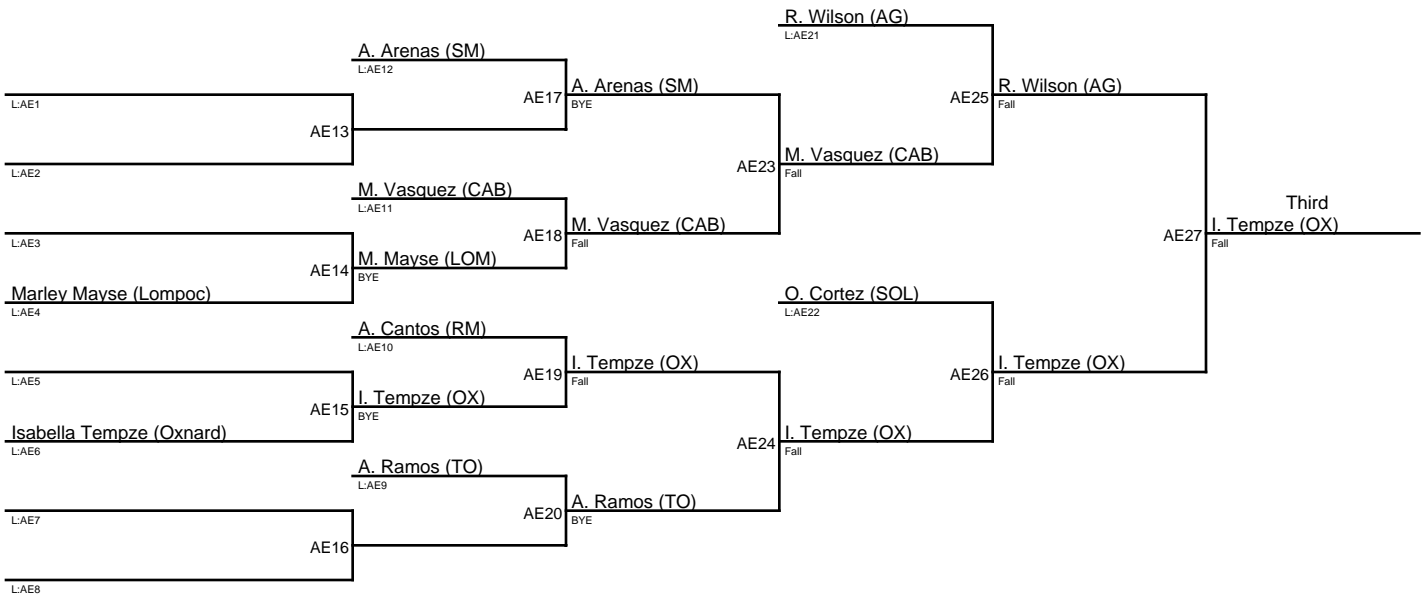

2023 Showdown on the Shoe / 117 B

1. Aalyah Maestas (PAC)
2. Angie Fuentes (TO)
3. Isabella Tempze (OX)
4. Rachel Wilson (AG)