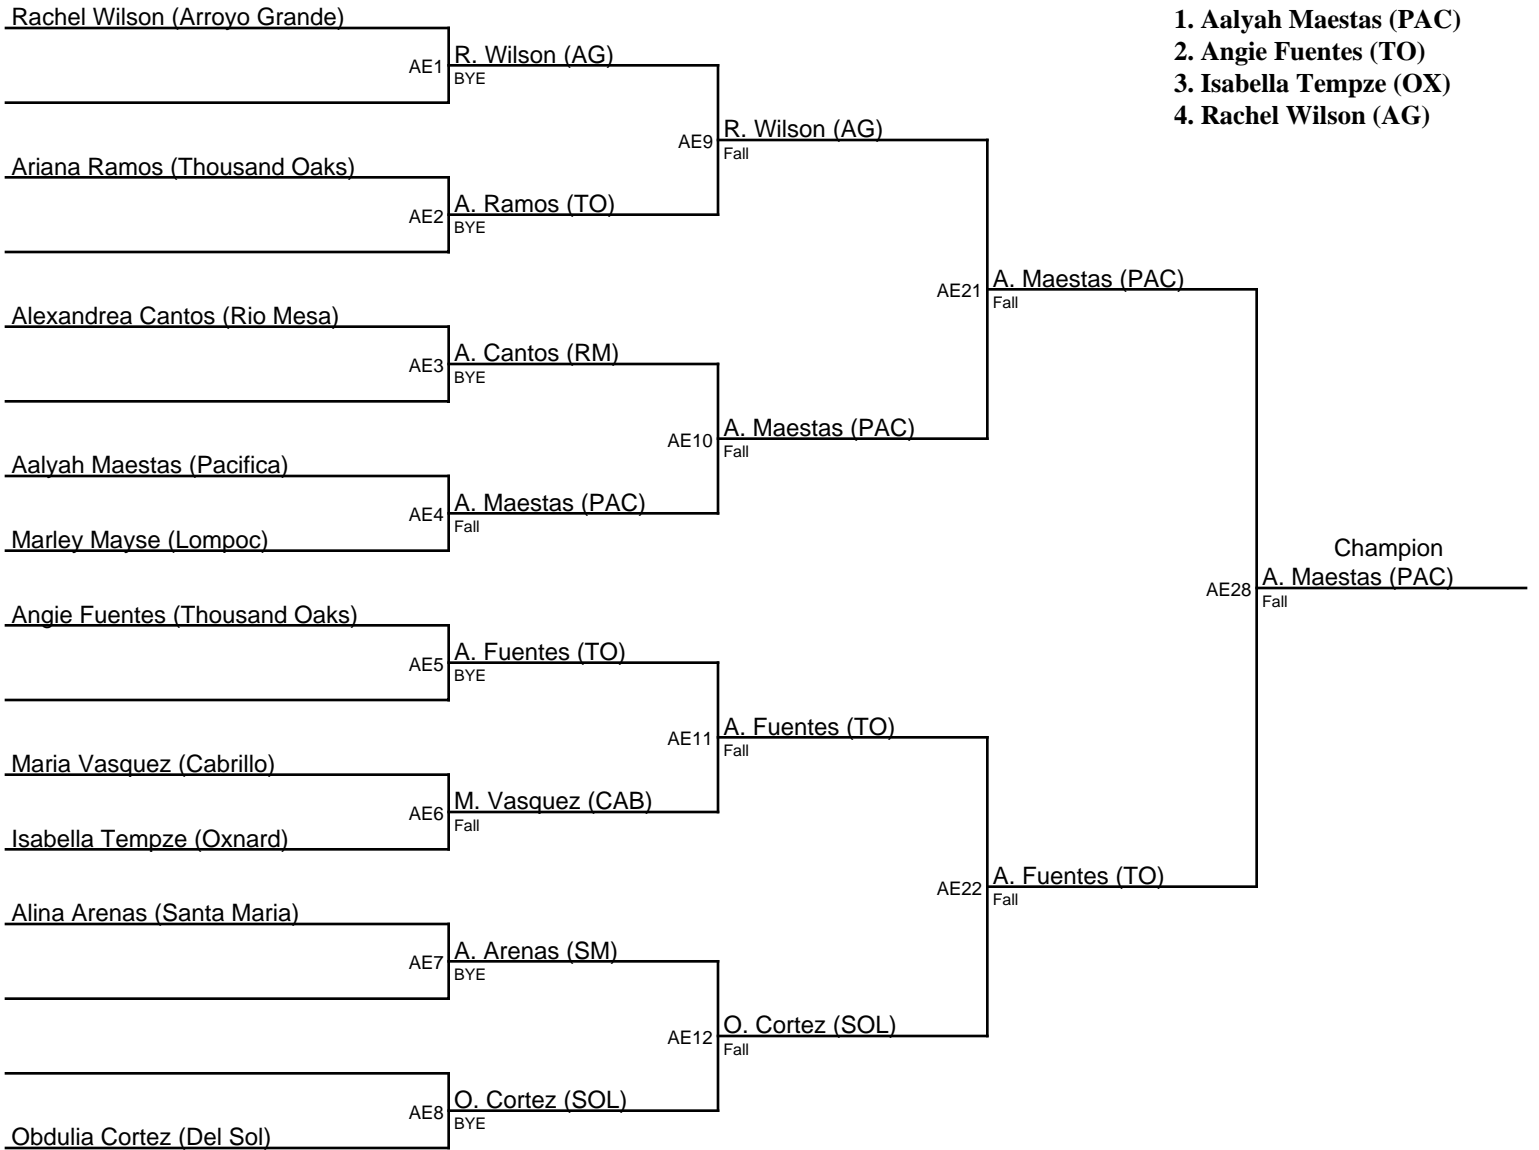

2023 Showdown on the Shoe / 117 B

1. Aalyah Maestas (PAC)
2. Angie Fuentes (TO)
3. Isabella Tempze (OX)
4. Rachel Wilson (AG)