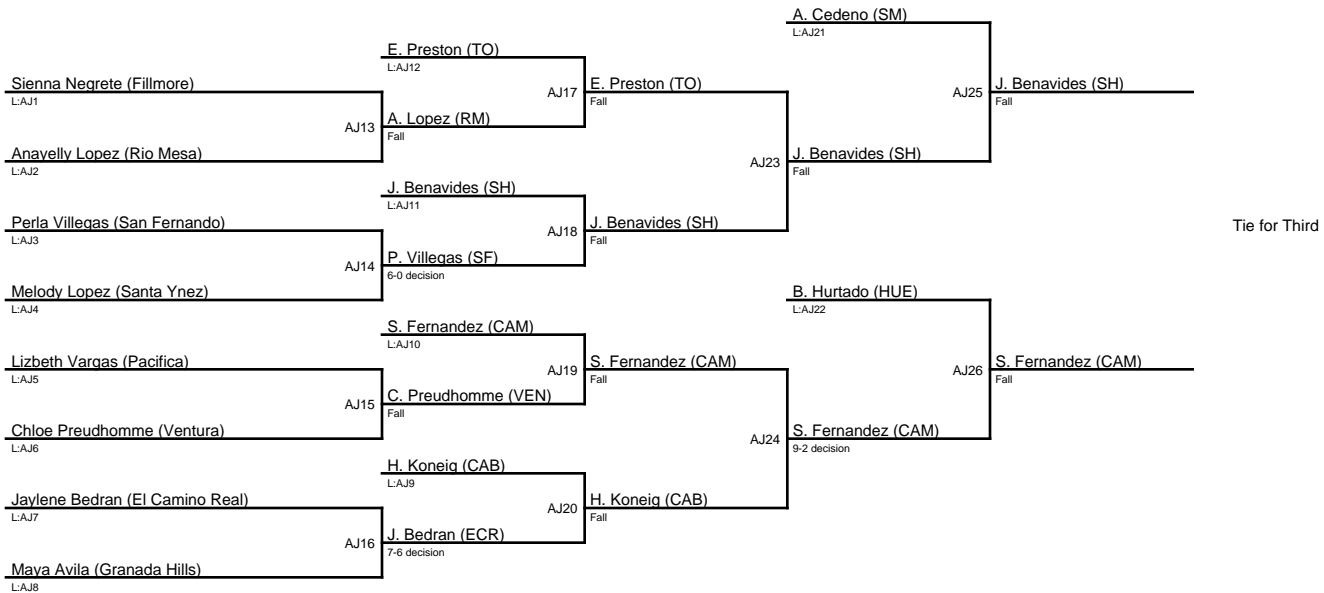

AI6

I. Trujillo (SH)

7-5 decision

I. Trujillo (SH)

from N:AI4

## 2023 Showdown on the Shoe / 132

1. Madison Black (NP)
2. Miriam Guadamuz (HIG)
3. Jaslene Benavides (SH)
3. Sofia Fernandez (CAM)