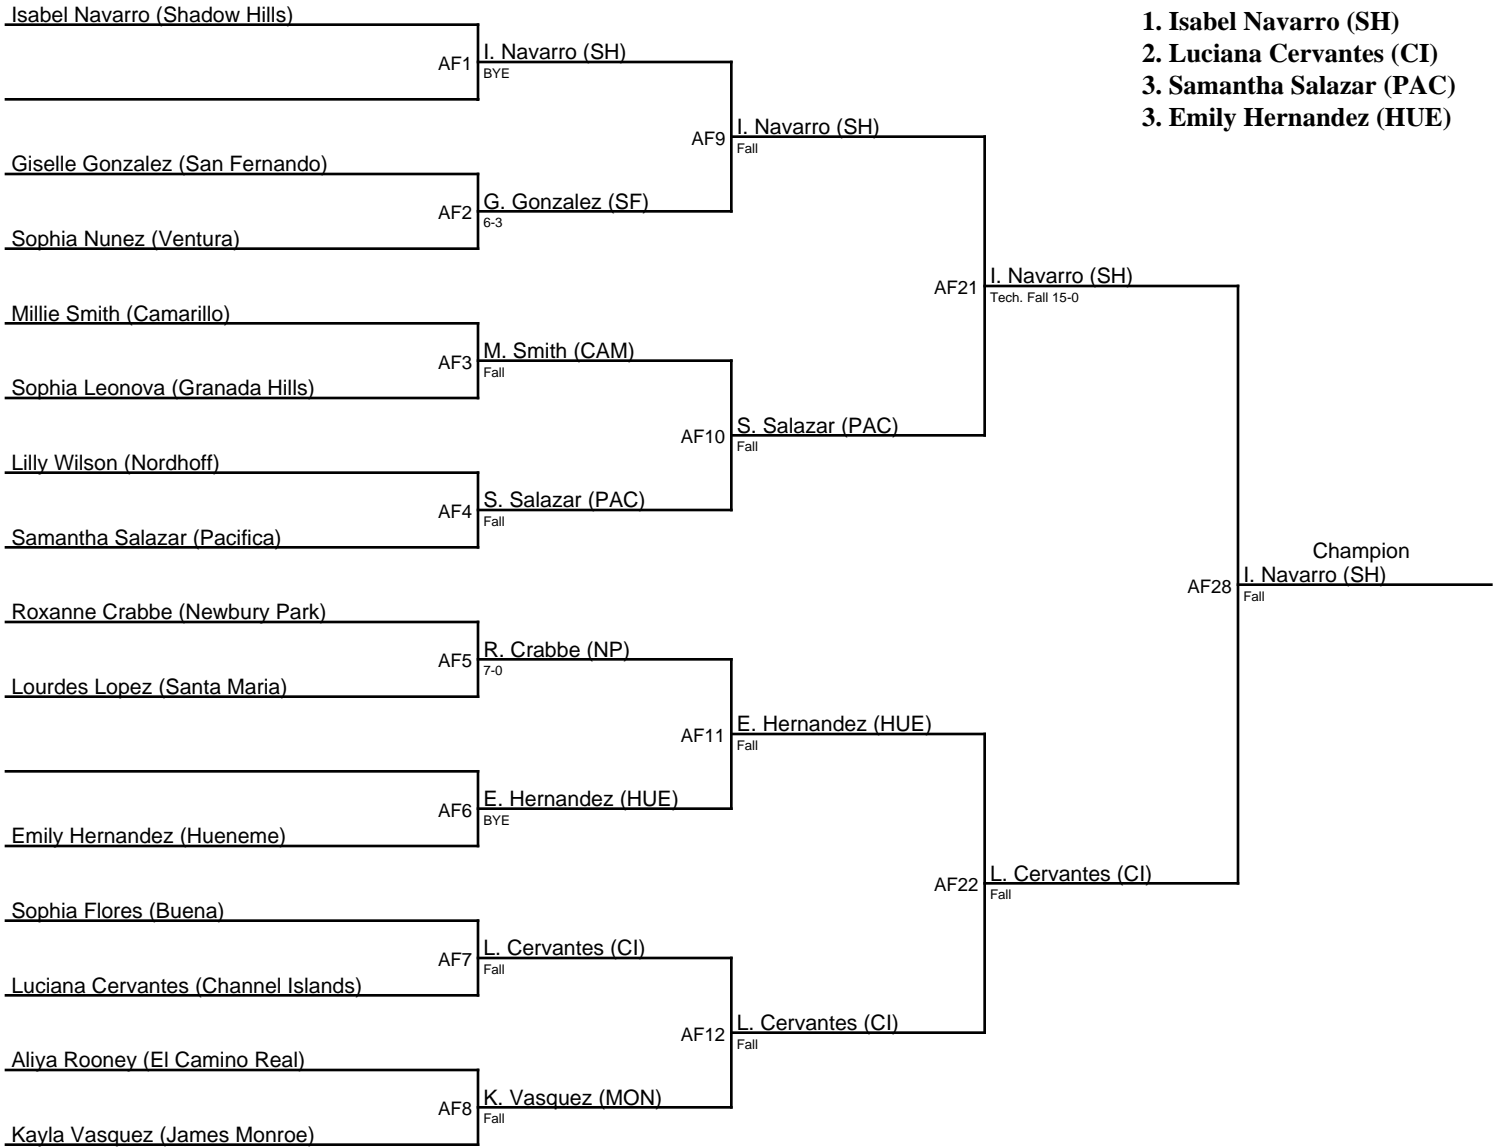

2023 Showdown on the Shoe / 122