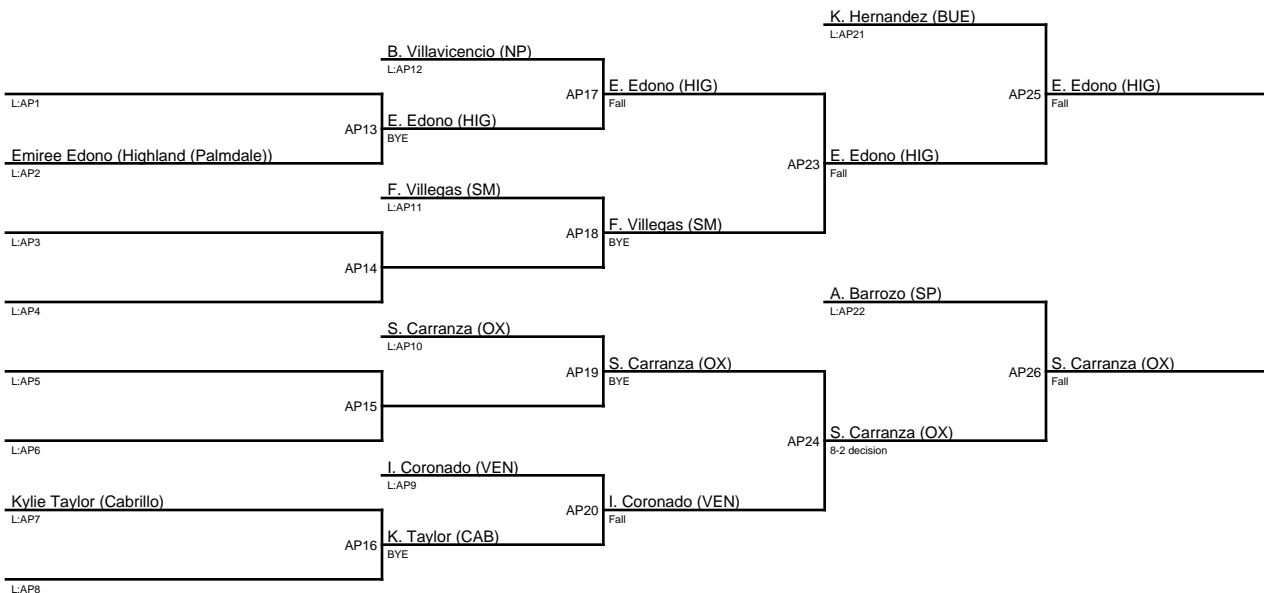

2023 Showdown on the Shoe / 157 B

1. Tiarra Bibbens (OX)
2. Michelle Flores (RM)
3. Emiree Edono (HIG)
3. Stephanie Carranza (OX)

Tie for Third