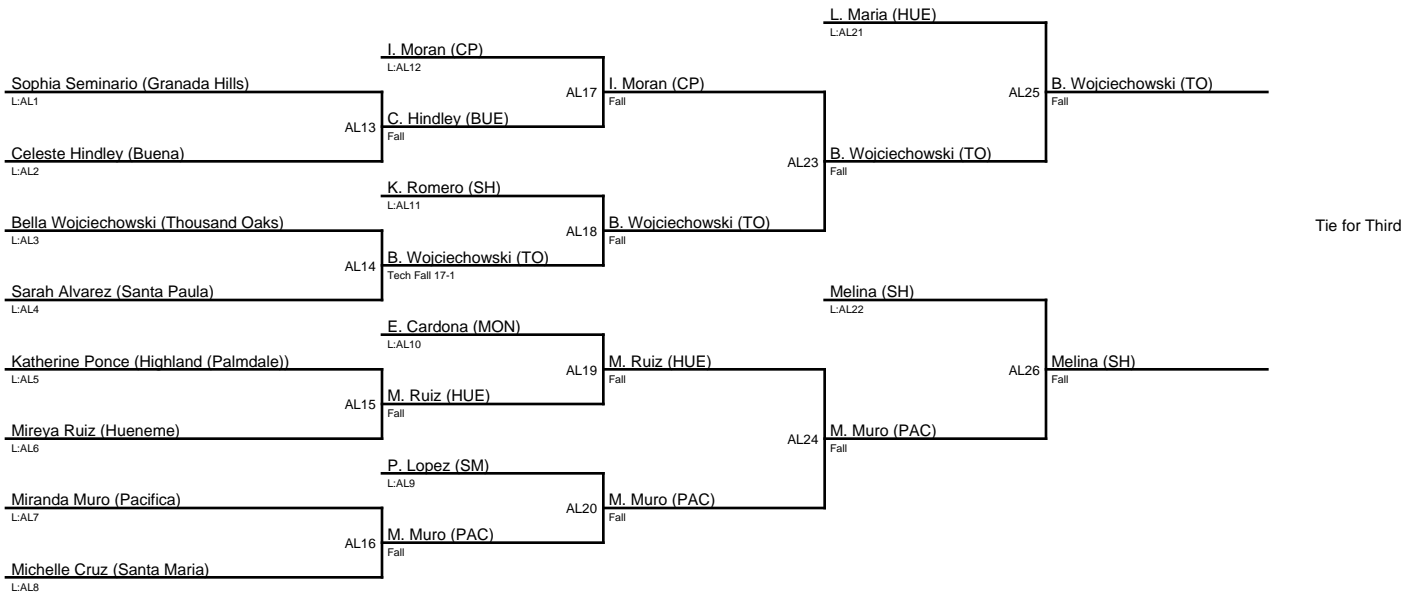

2023 Showdown on the Shoe / 137