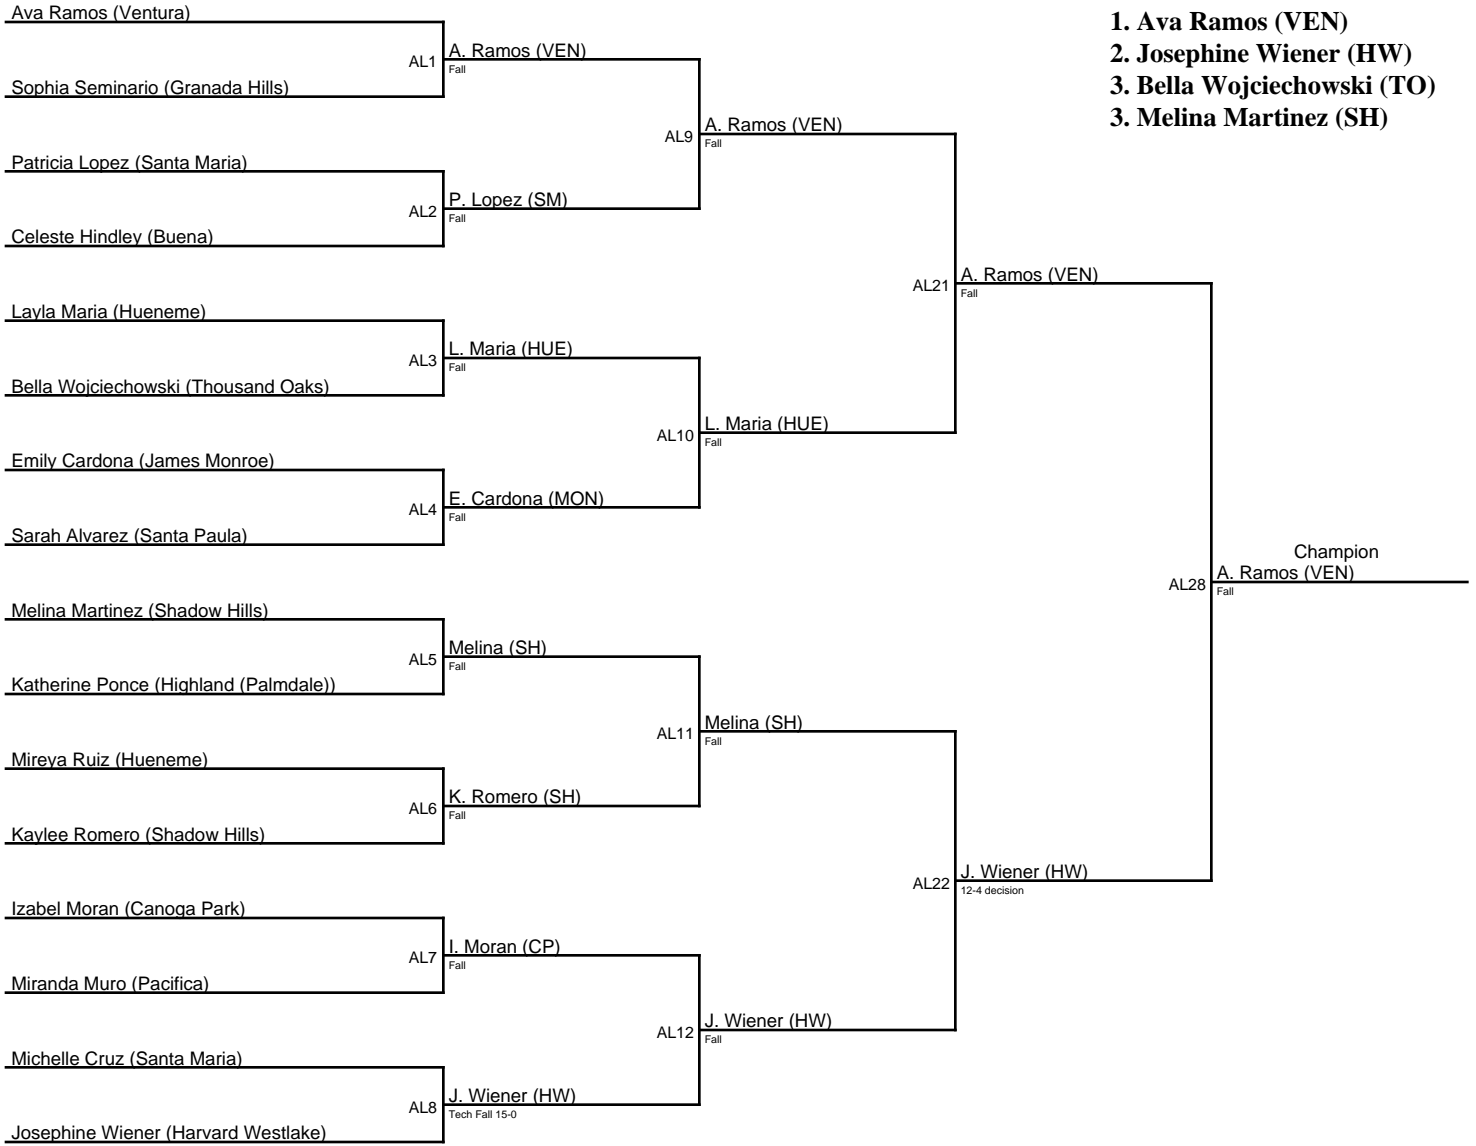

2023 Showdown on the Shoe / 137