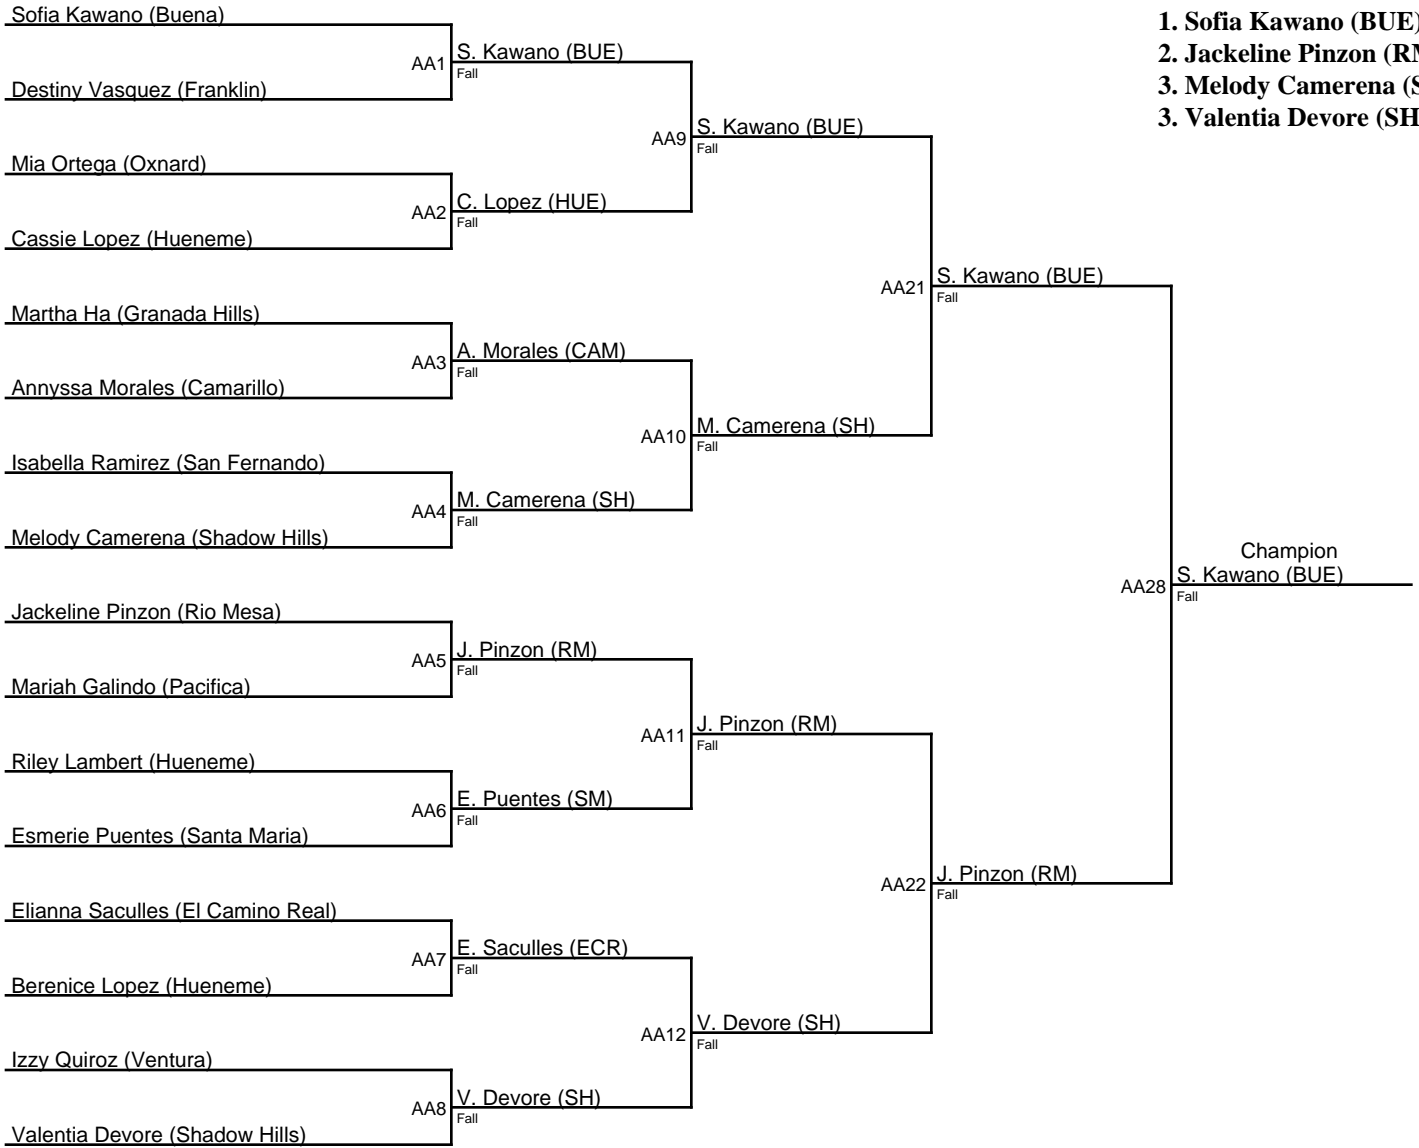

## 2023 Showdown on the Shoe / 102

# 2023 Showdown on the Shoe / 112

- 1. Valeria Miranda (CP)**
- 2. Emerson Fuentes-Alabanza (NP)**
- 3. Hailey Merino (SF)**
- 3. Alyson Ortiz (SH)**