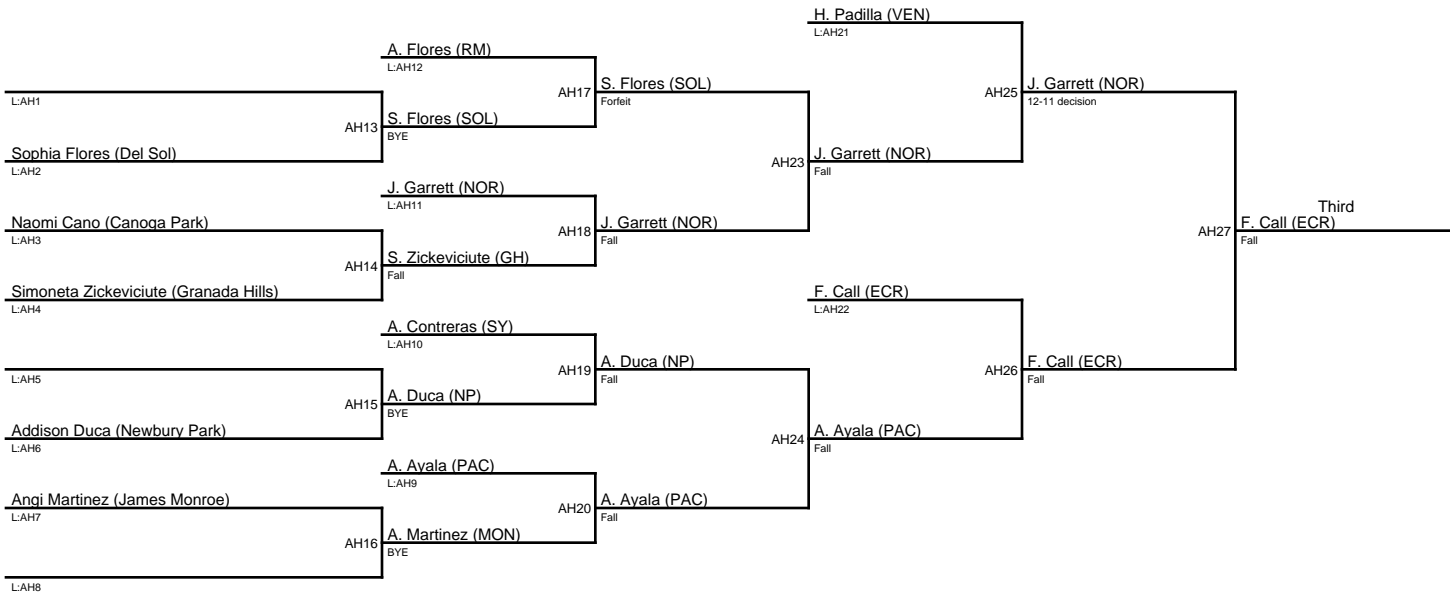

2023 Showdown on the Shoe / 127

1. Haley Lemus (FRA)
2. Alexia Valdez (SH)
3. Faith Call (ECR)
4. Jayleen Garrett (NOR)