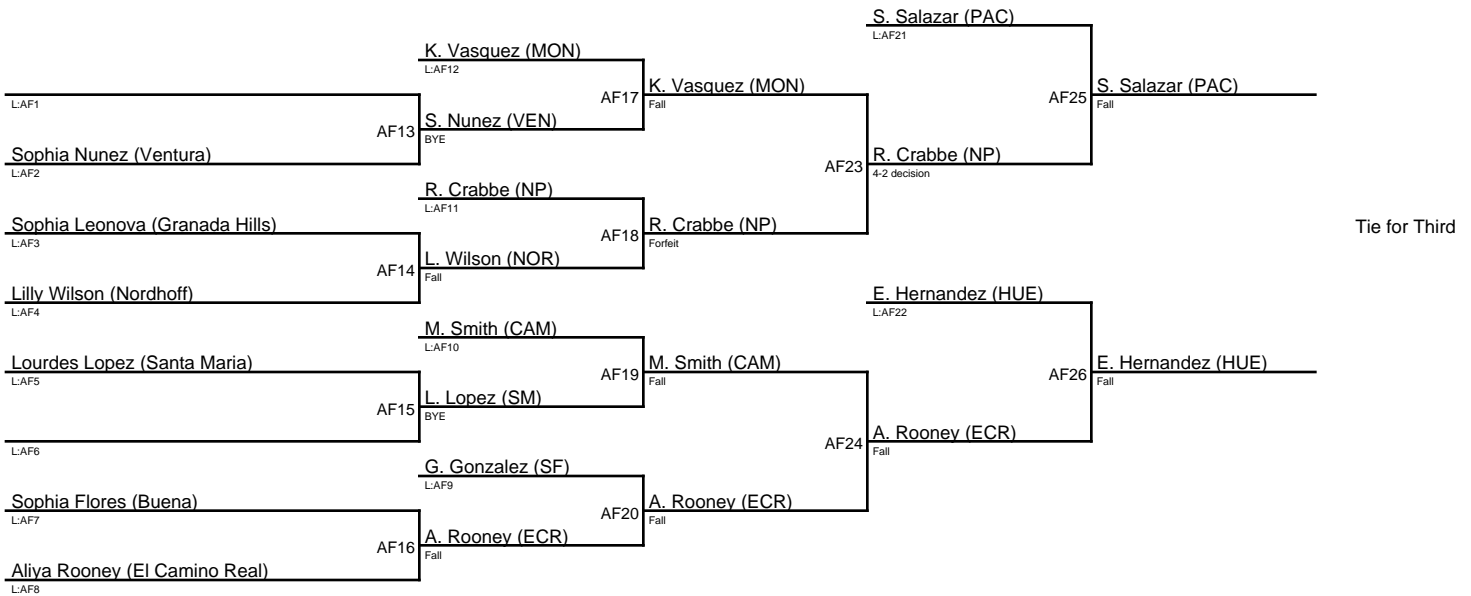

2023 Showdown on the Shoe / 122