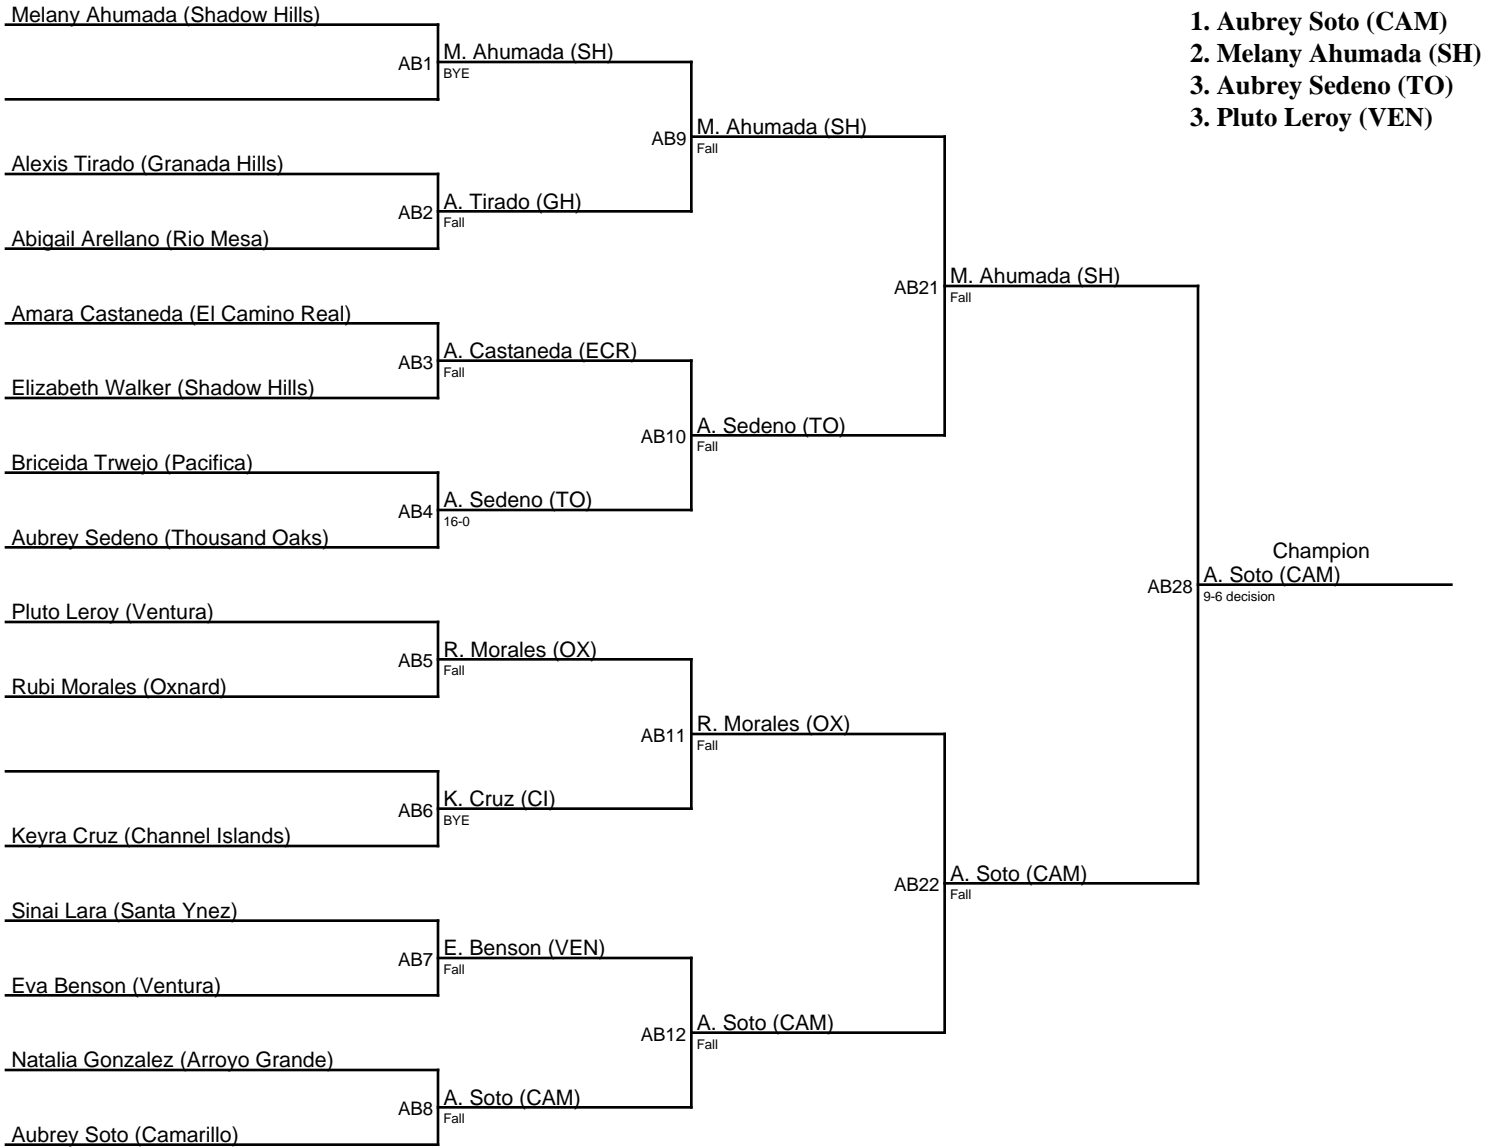

## 2023 Showdown on the Shoe / 102

# 2023 Showdown on the Shoe / 112

- 1. Valeria Miranda (CP)**
- 2. Emerson Fuentes-Alabanza (NP)**
- 3. Hailey Merino (SF)**
- 3. Alyson Ortiz (SH)**