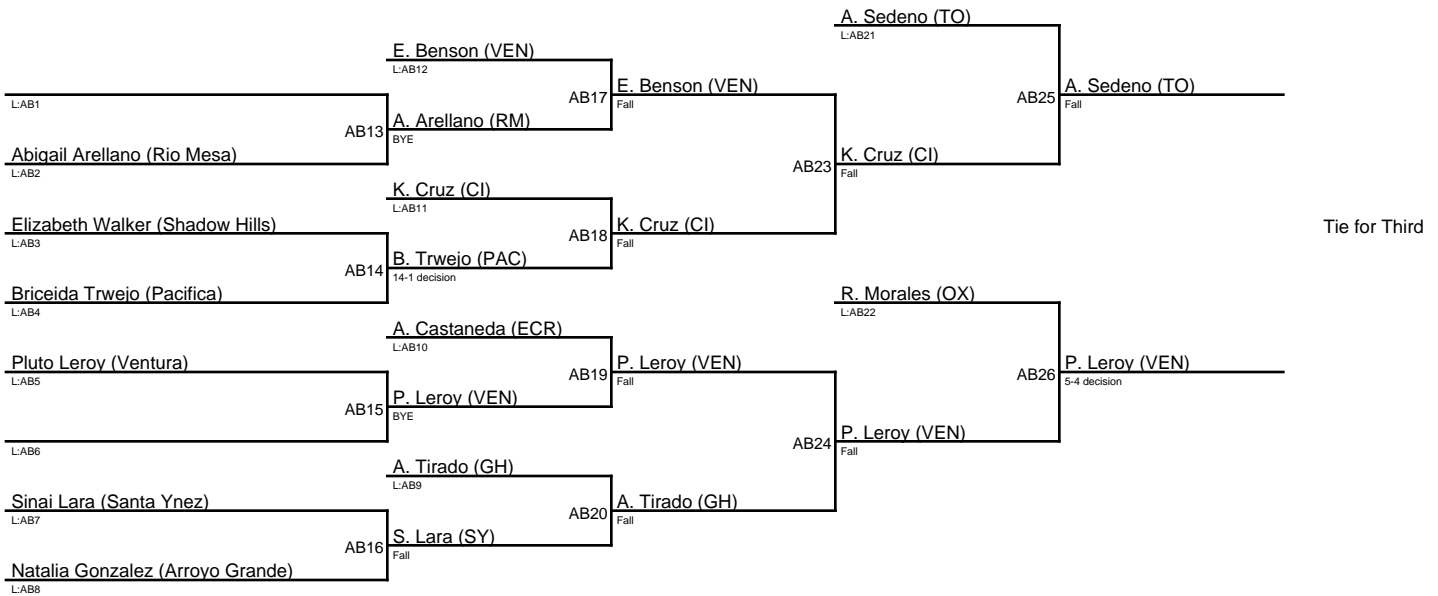

## 2023 Showdown on the Shoe / 102

# 2023 Showdown on the Shoe / 112

- 1. Valeria Miranda (CP)**
- 2. Emerson Fuentes-Alabanza (NP)**
- 3. Hailey Merino (SF)**
- 3. Alyson Ortiz (SH)**