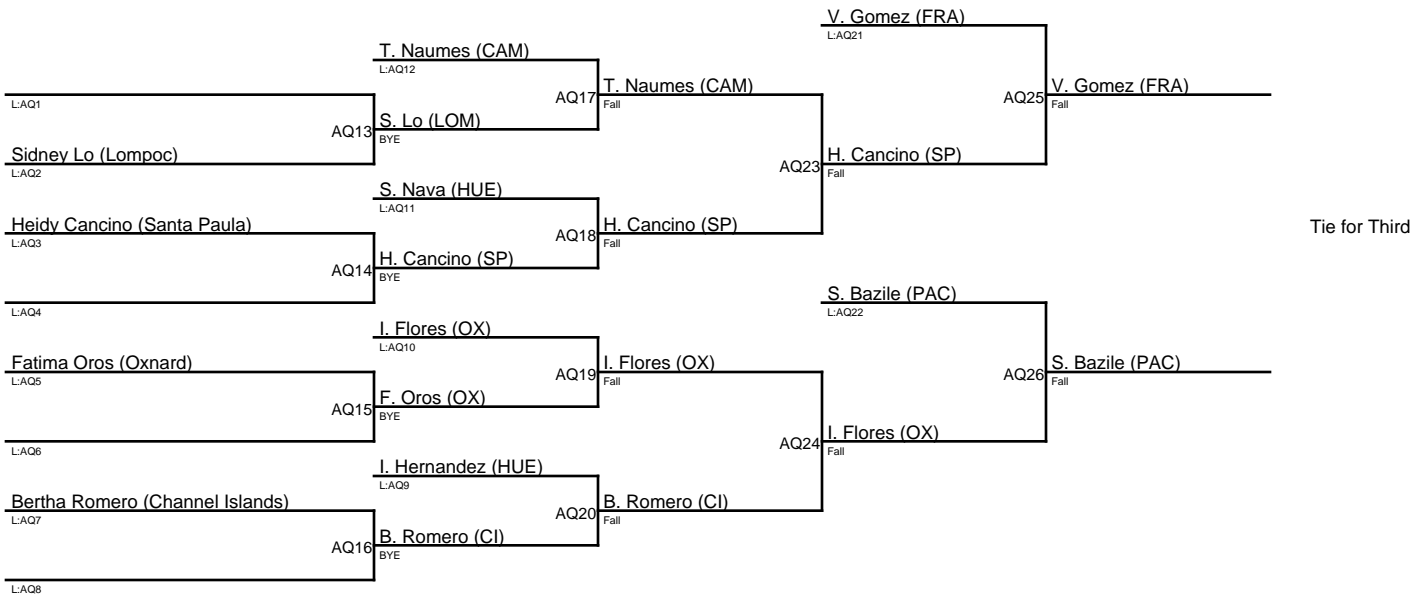

2023 Showdown on the Shoe / 172