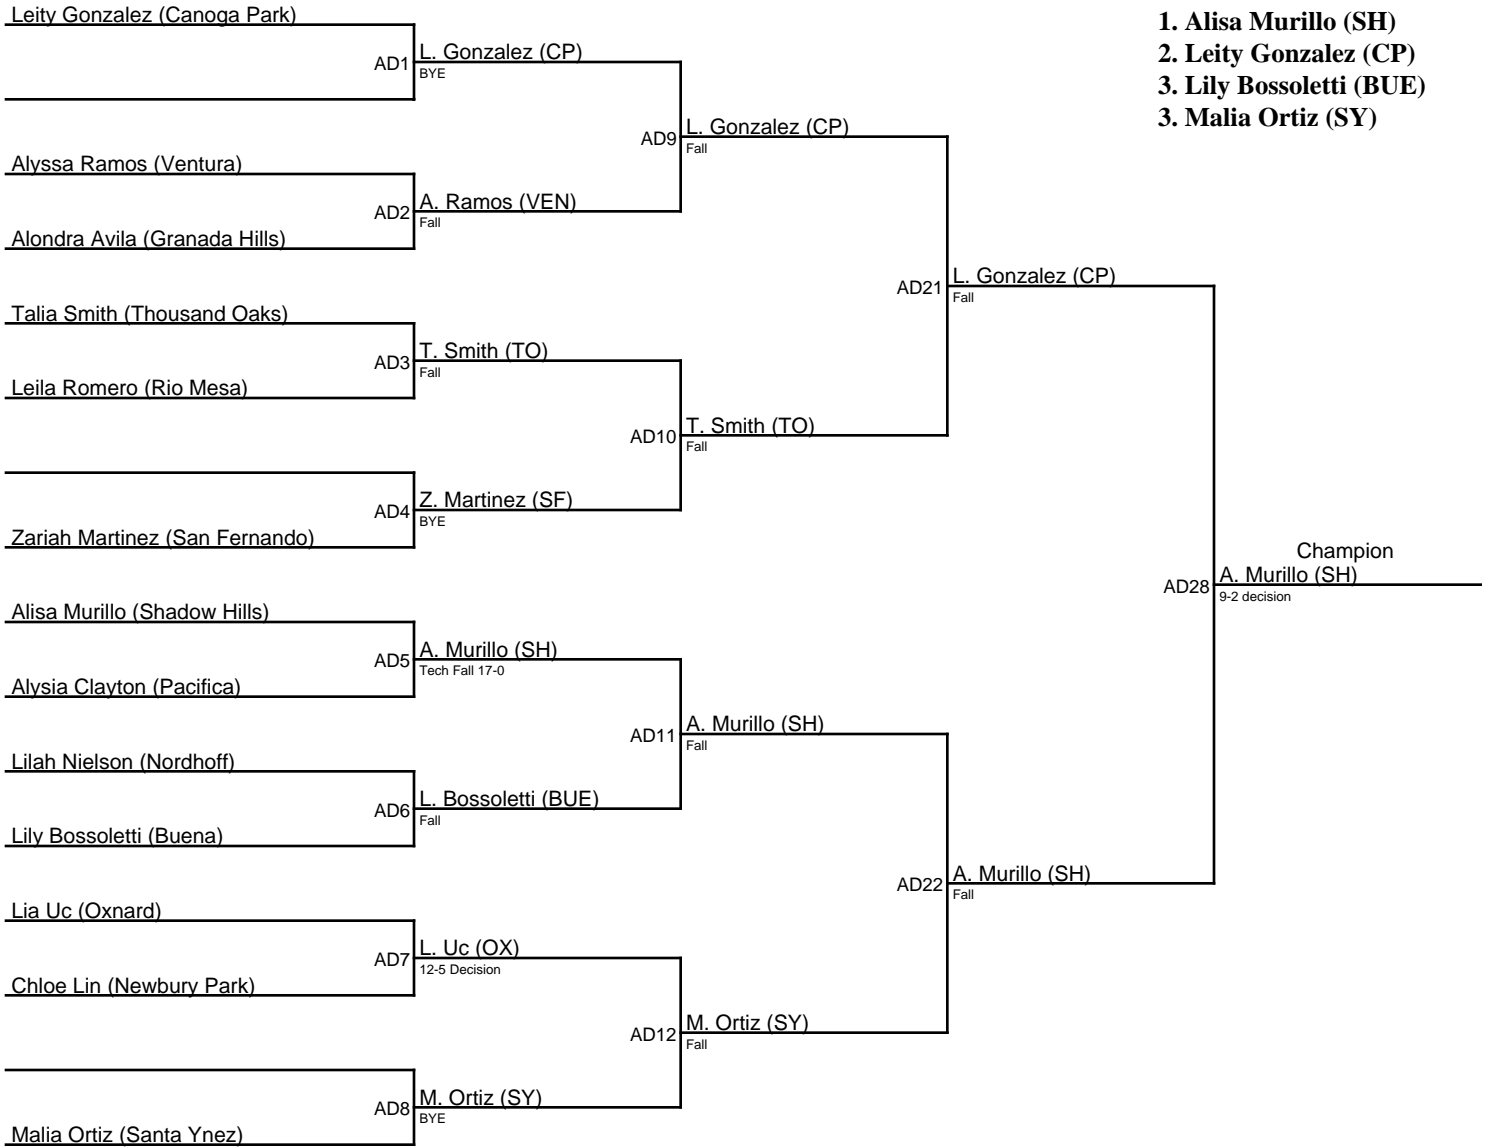

2023 Showdown on the Shoe / 117

1. Alisa Murillo (SH)
2. Leity Gonzalez (CP)
3. Lily Bossoletti (BUE)
3. Malia Ortiz (SY)