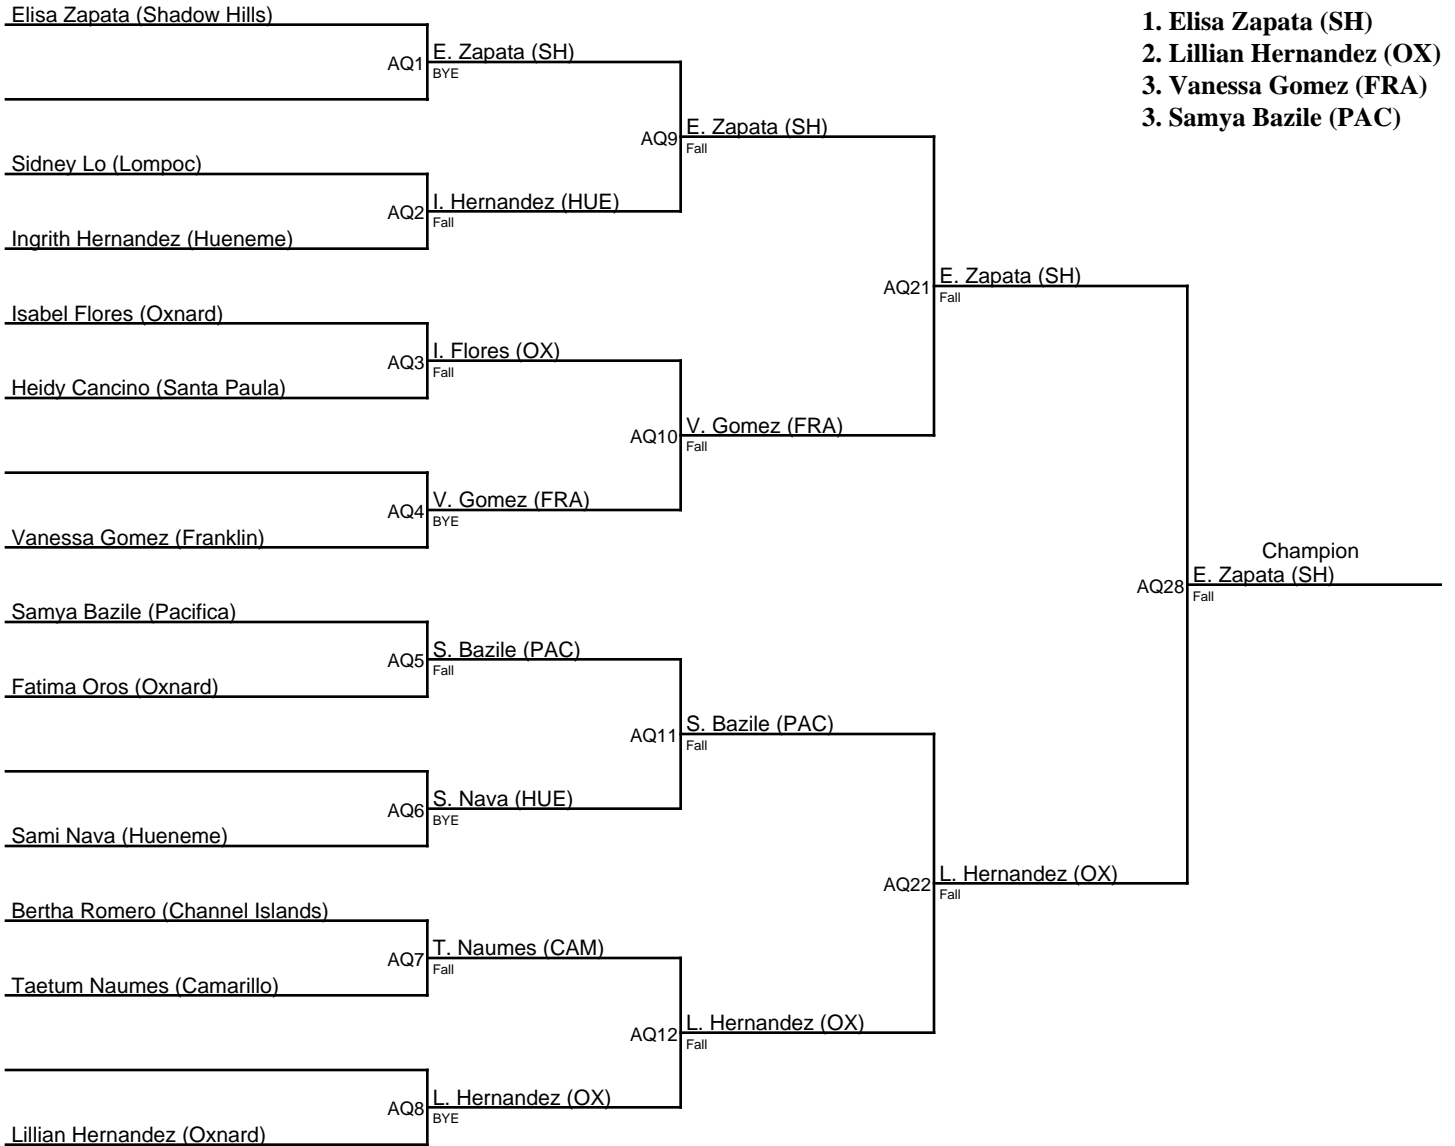

2023 Showdown on the Shoe / 172