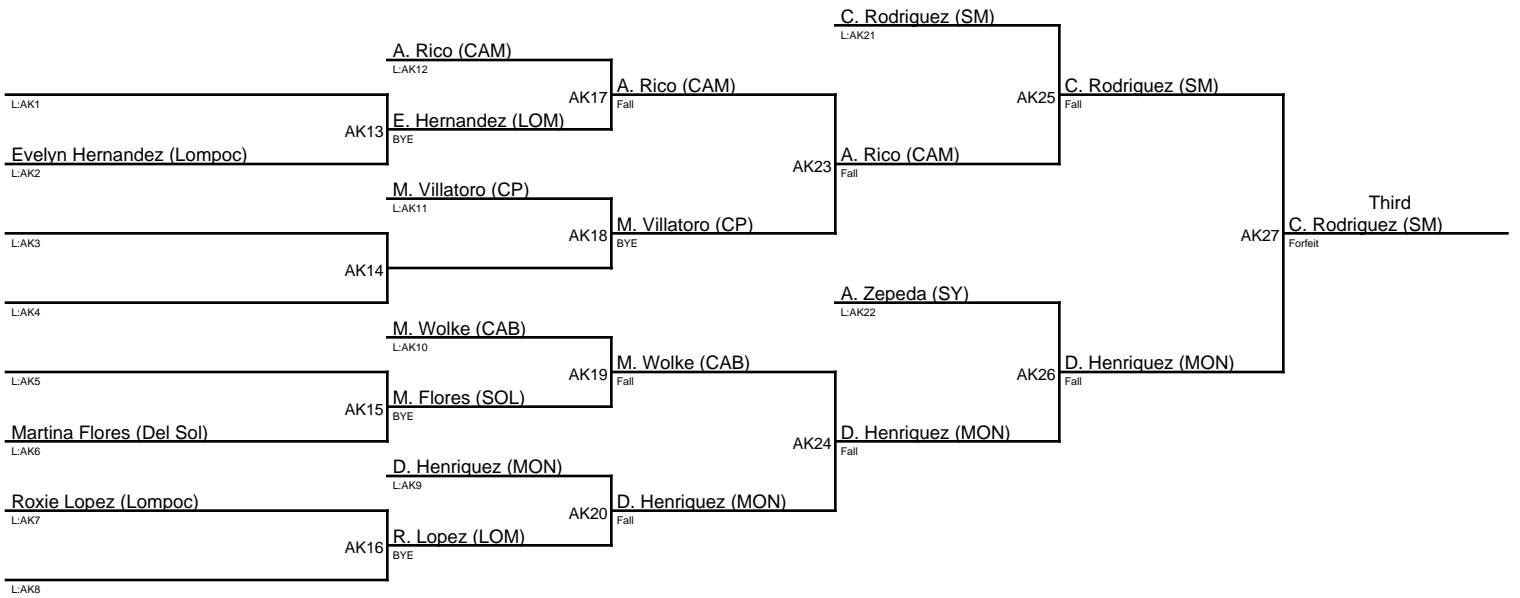

2023 Showdown on the Shoe / 132 B

1. Jessica Vasquez (SM)
2. Moriah Capp (CI)
3. Cristina Rodriguez (SM)
4. Diana Henriquez (MON)