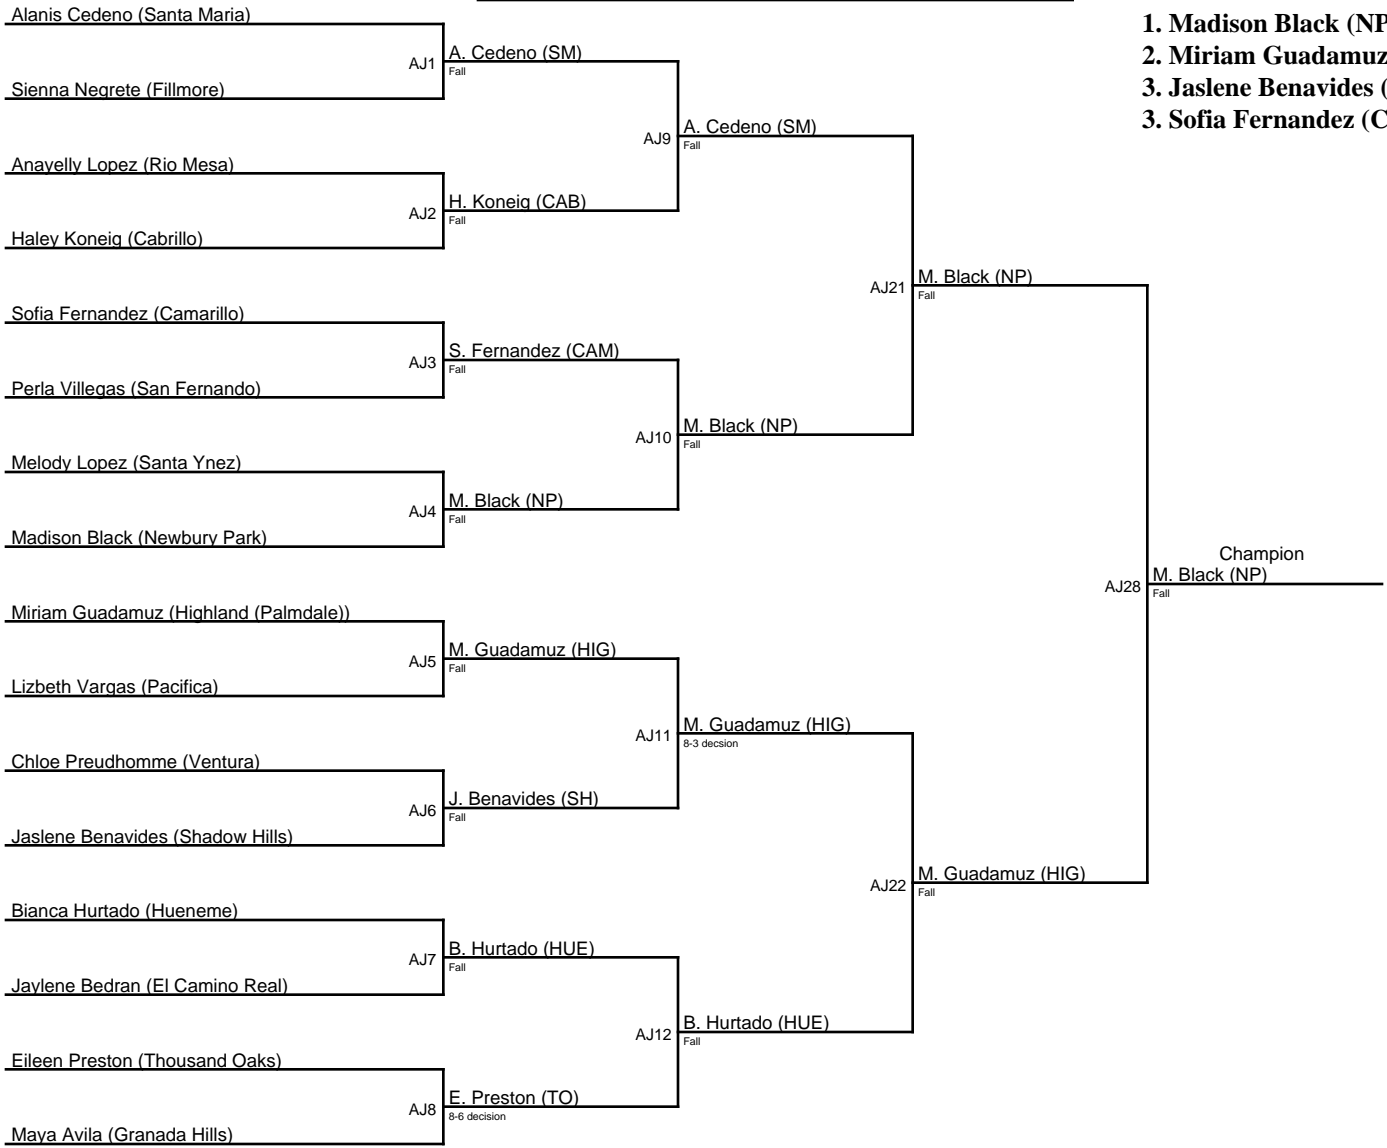

AI6

I. Trujillo (SH)

7-5 decision

I. Trujillo (SH)

from N:AI4

## 2023 Showdown on the Shoe / 132

1. Madison Black (NP)
2. Miriam Guadamuz (HIG)
3. Jaslene Benavides (SH)
3. Sofia Fernandez (CAM)