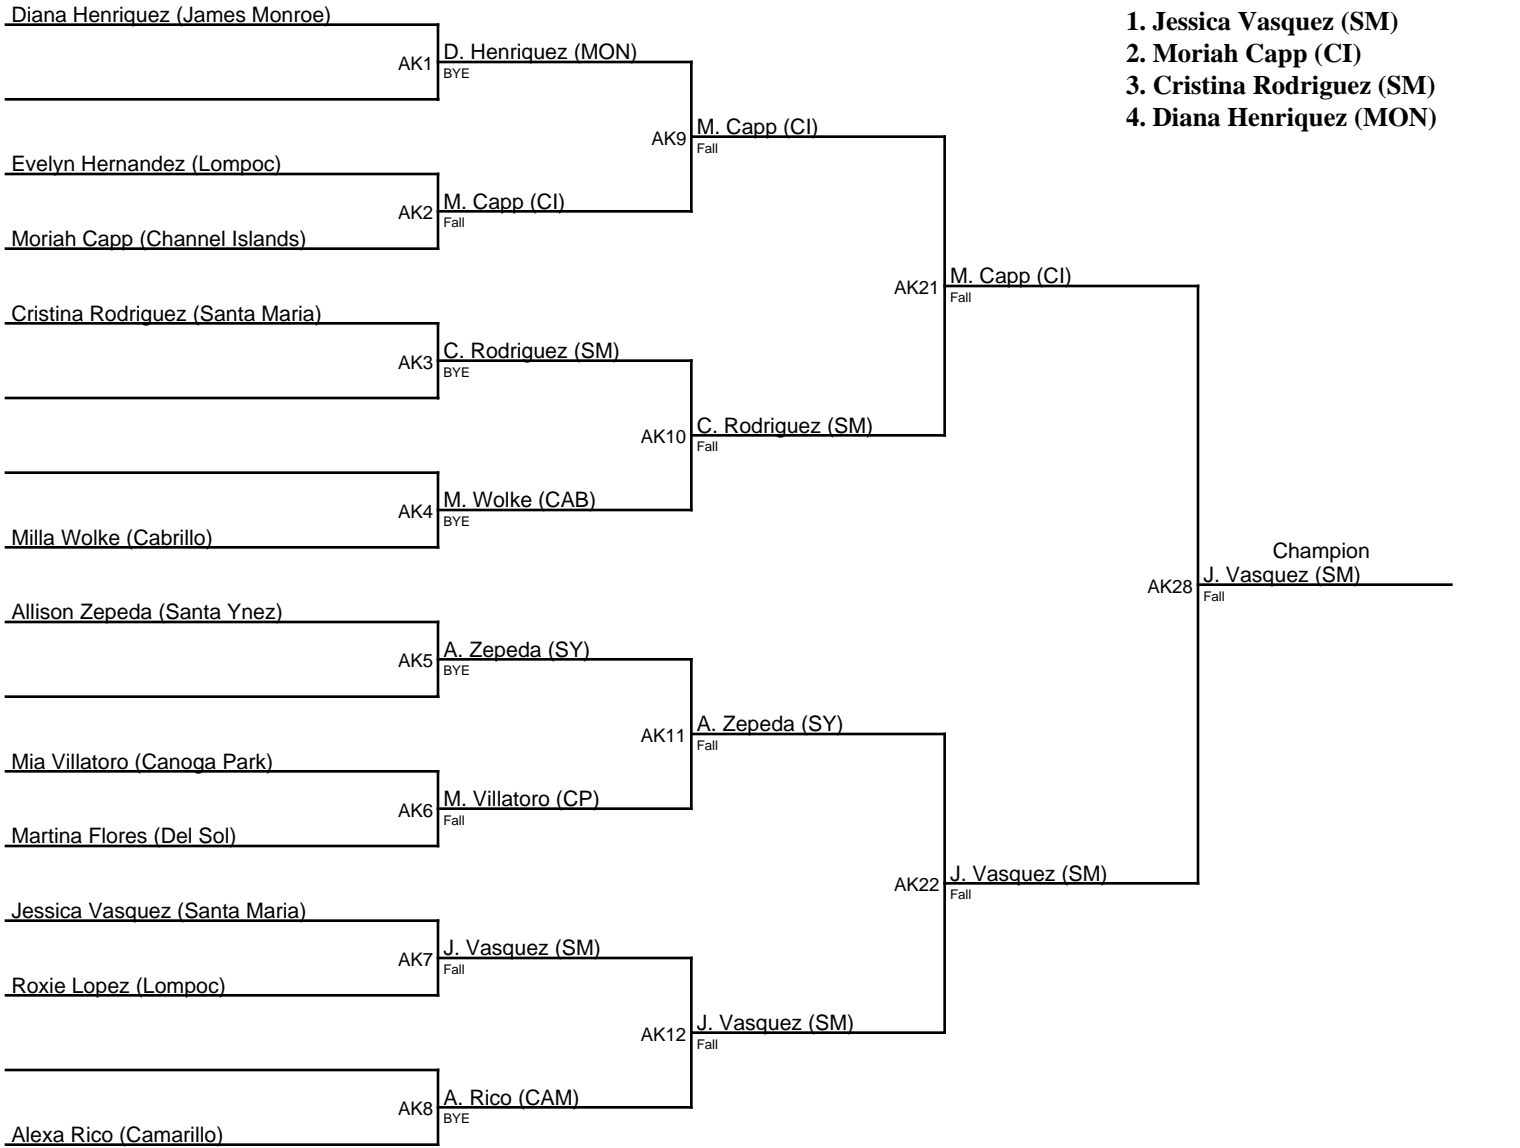

2023 Showdown on the Shoe / 132 B

1. Jessica Vasquez (SM)
2. Moriah Capp (CI)
3. Cristina Rodriguez (SM)
4. Diana Henriquez (MON)