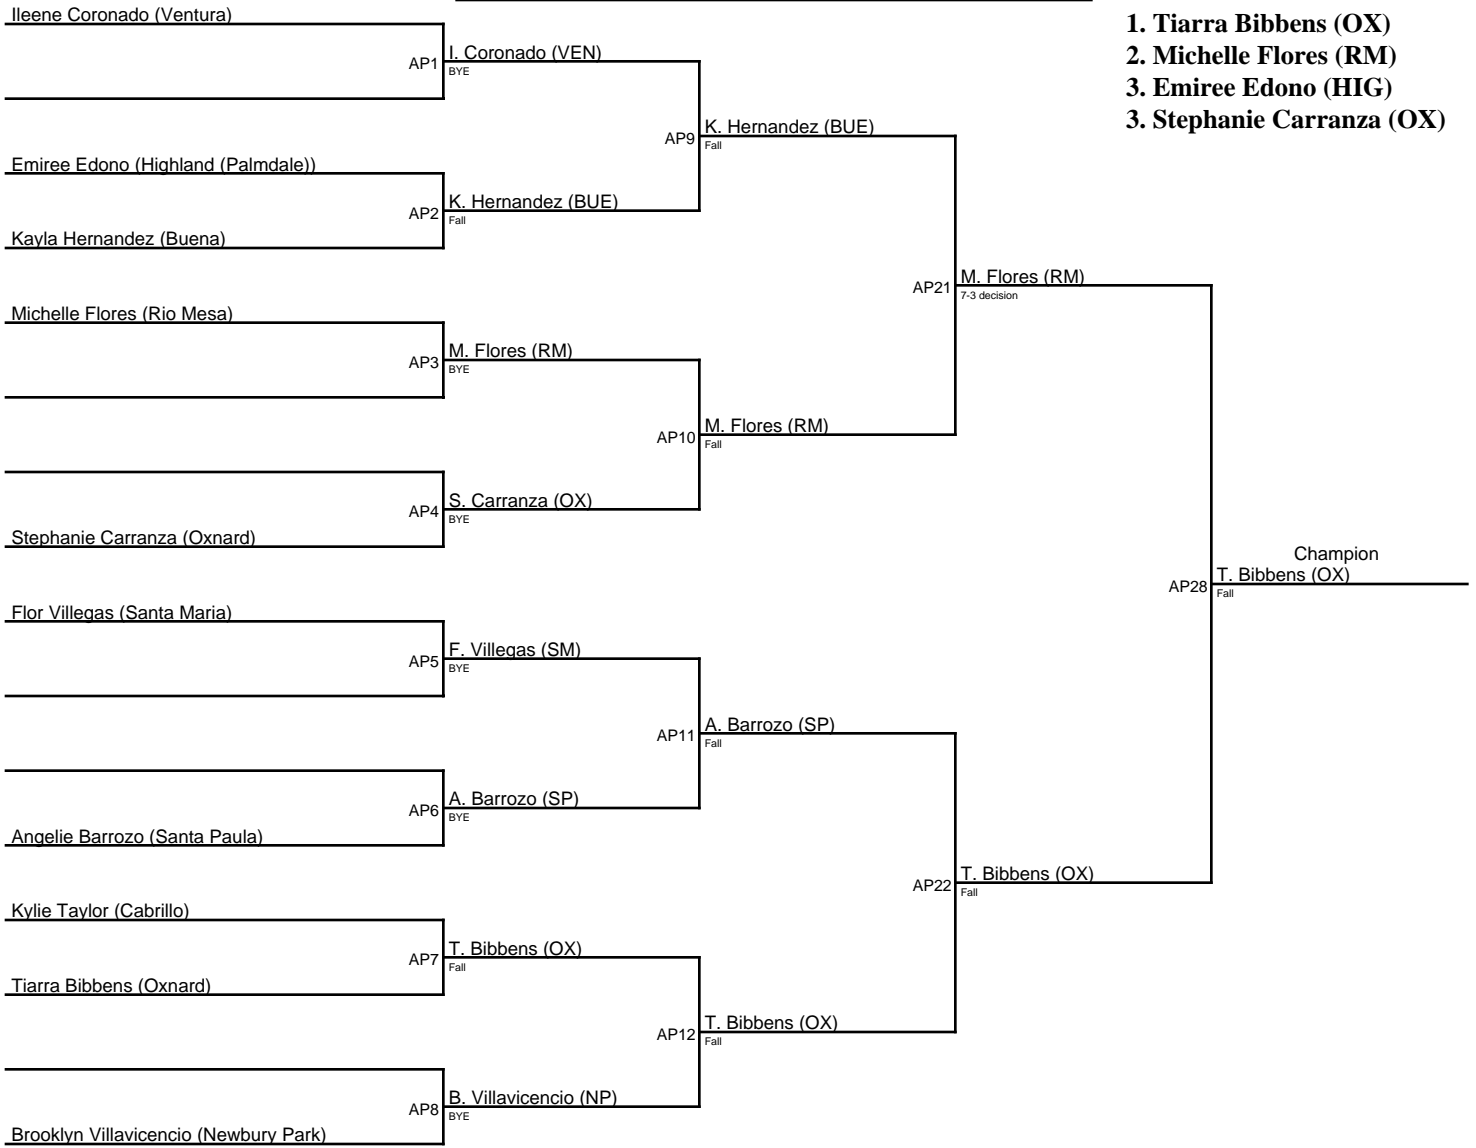

2023 Showdown on the Shoe / 157 B

1. Tiarra Bibbens (OX)
2. Michelle Flores (RM)
3. Emiree Edono (HIG)
3. Stephanie Carranza (OX)

Tie for Third