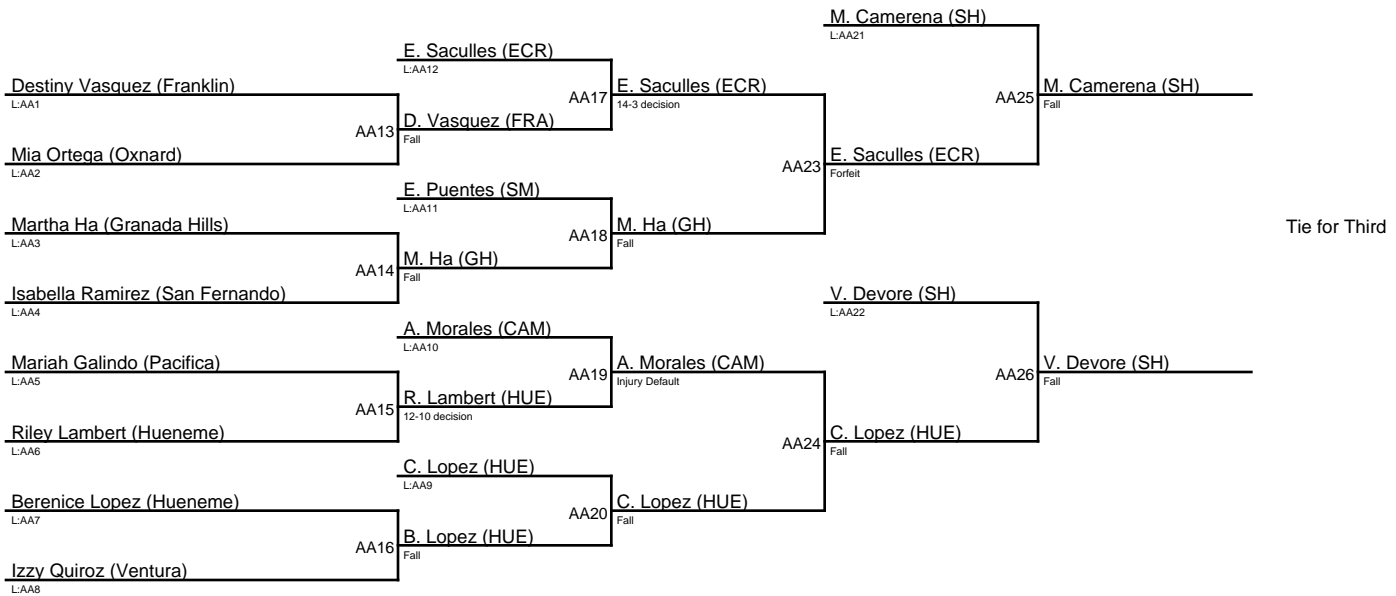

## 2023 Showdown on the Shoe / 102

# 2023 Showdown on the Shoe / 112

- 1. Valeria Miranda (CP)**
- 2. Emerson Fuentes-Alabanza (NP)**
- 3. Hailey Merino (SF)**
- 3. Alyson Ortiz (SH)**