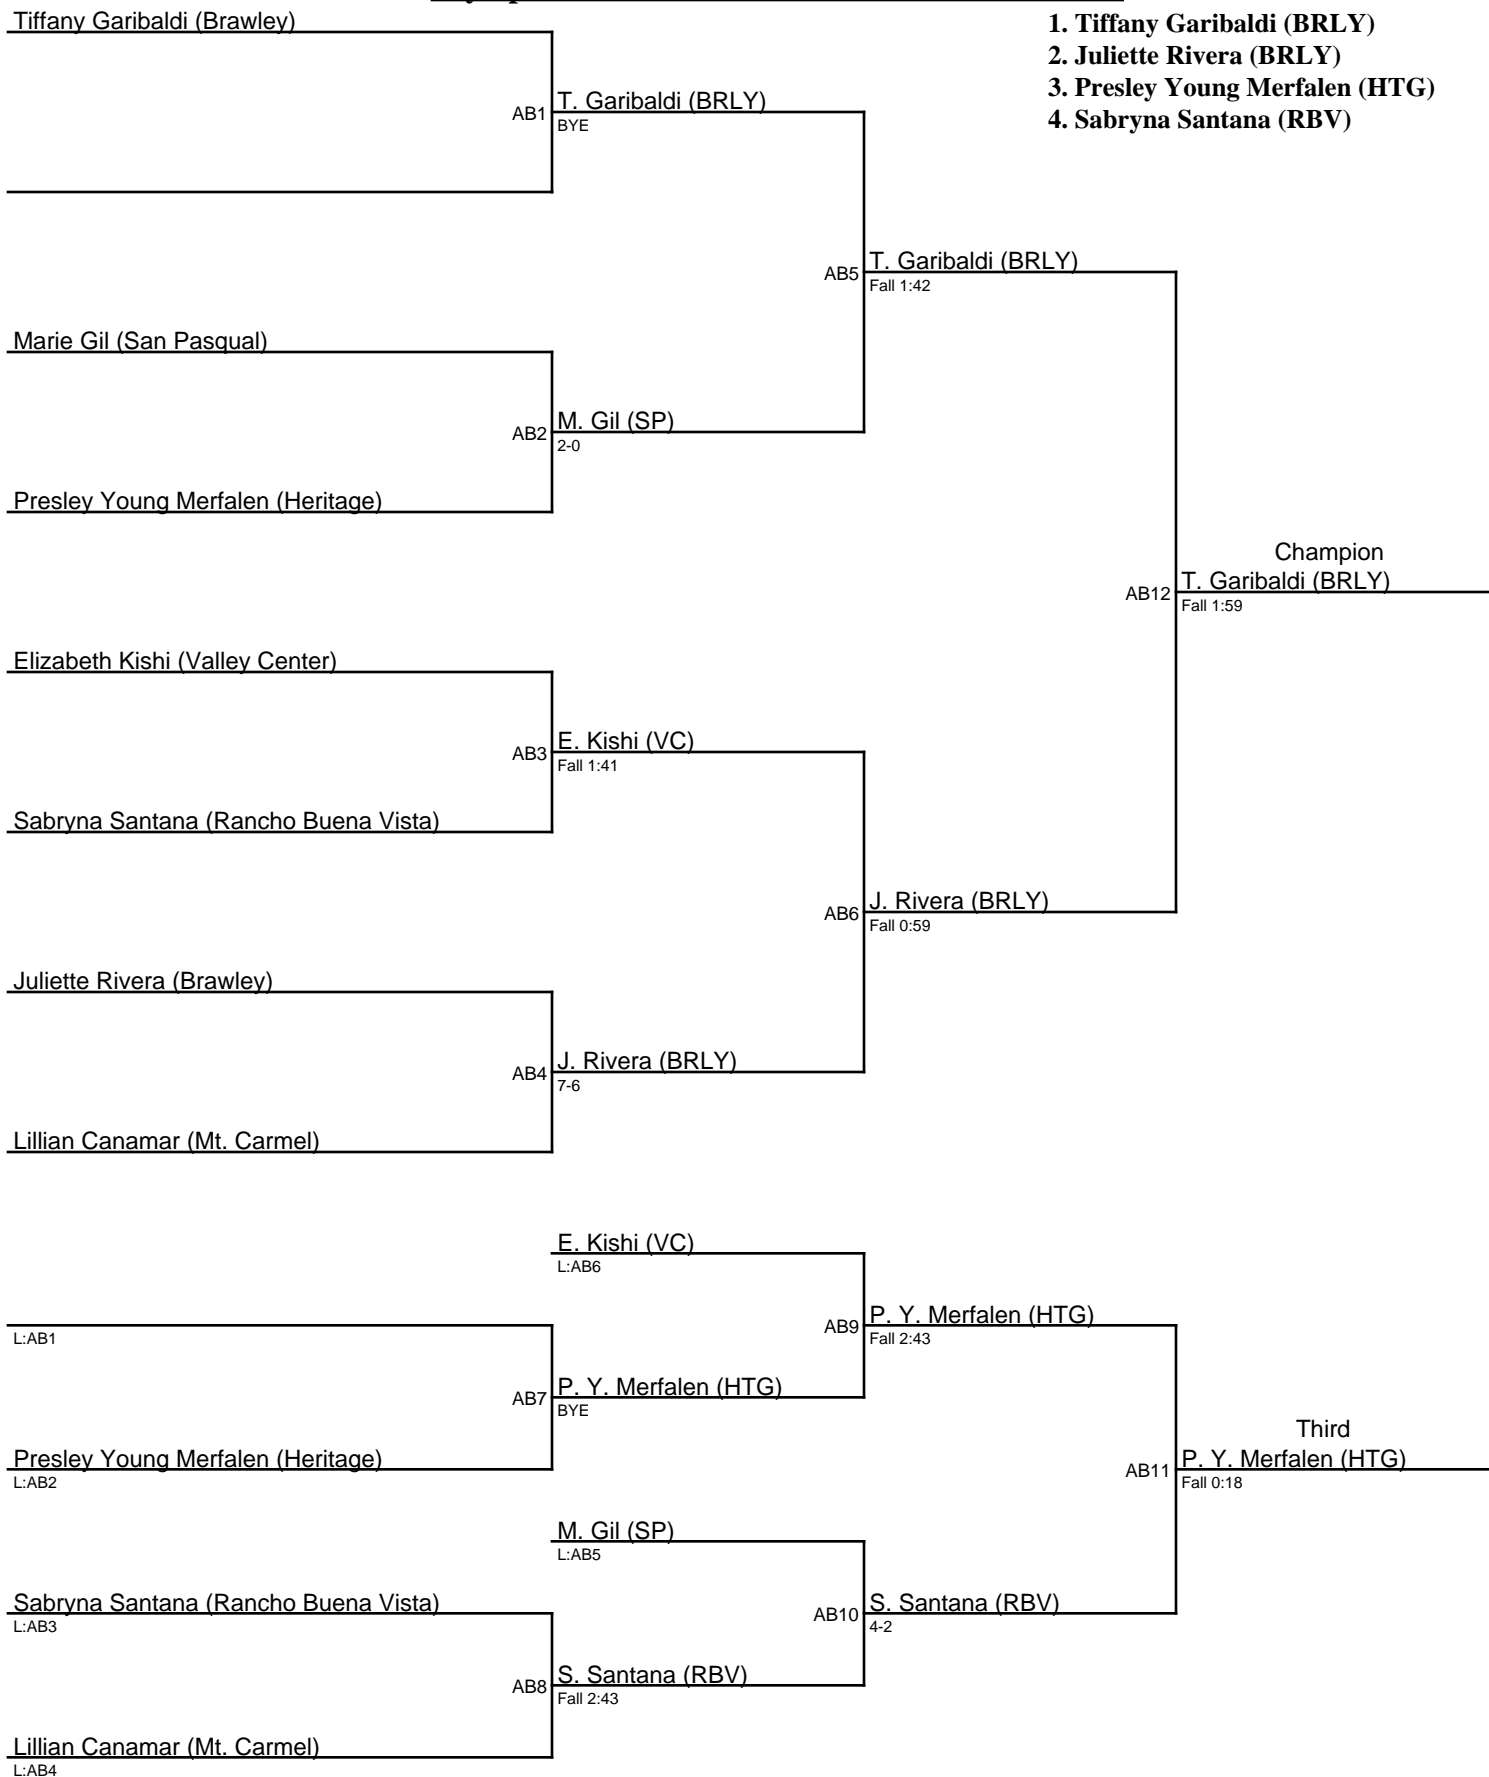

Olympian Killer B's Throwdown / 101

1. Tatum Viramontes (SR)
2. Yarexa Quintero (BRLY)
3. Hope Long (SR)
4. Kylie Young (VC)

Olympian Killer B's Throwdown / 106

Olympian Killer B's Throwdown / 111

Ivanev Rada (Steele Canyon)