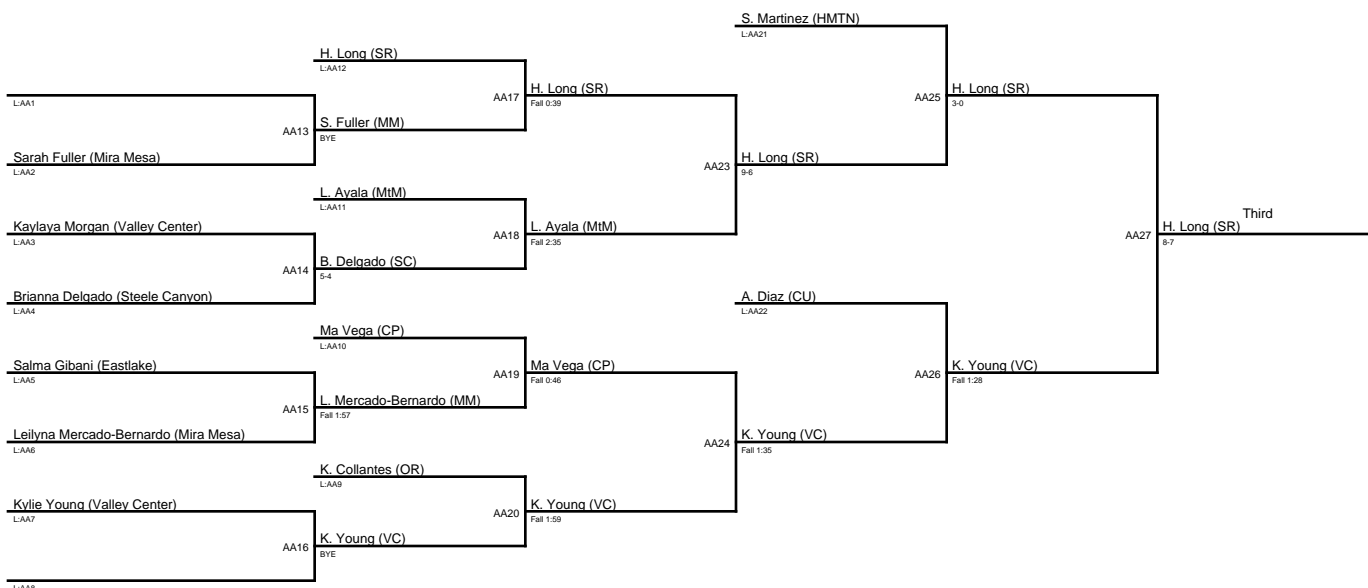

Olympian Killer B's Throwdown / 101

1. Tatum Viramontes (SR)
2. Yarexa Quintero (BRLY)
3. Hope Long (SR)
4. Kylie Young (VC)

Olympian Killer B's Throwdown / 106

Olympian Killer B's Throwdown / 111

Ivanev Rada (Steele Canyon)