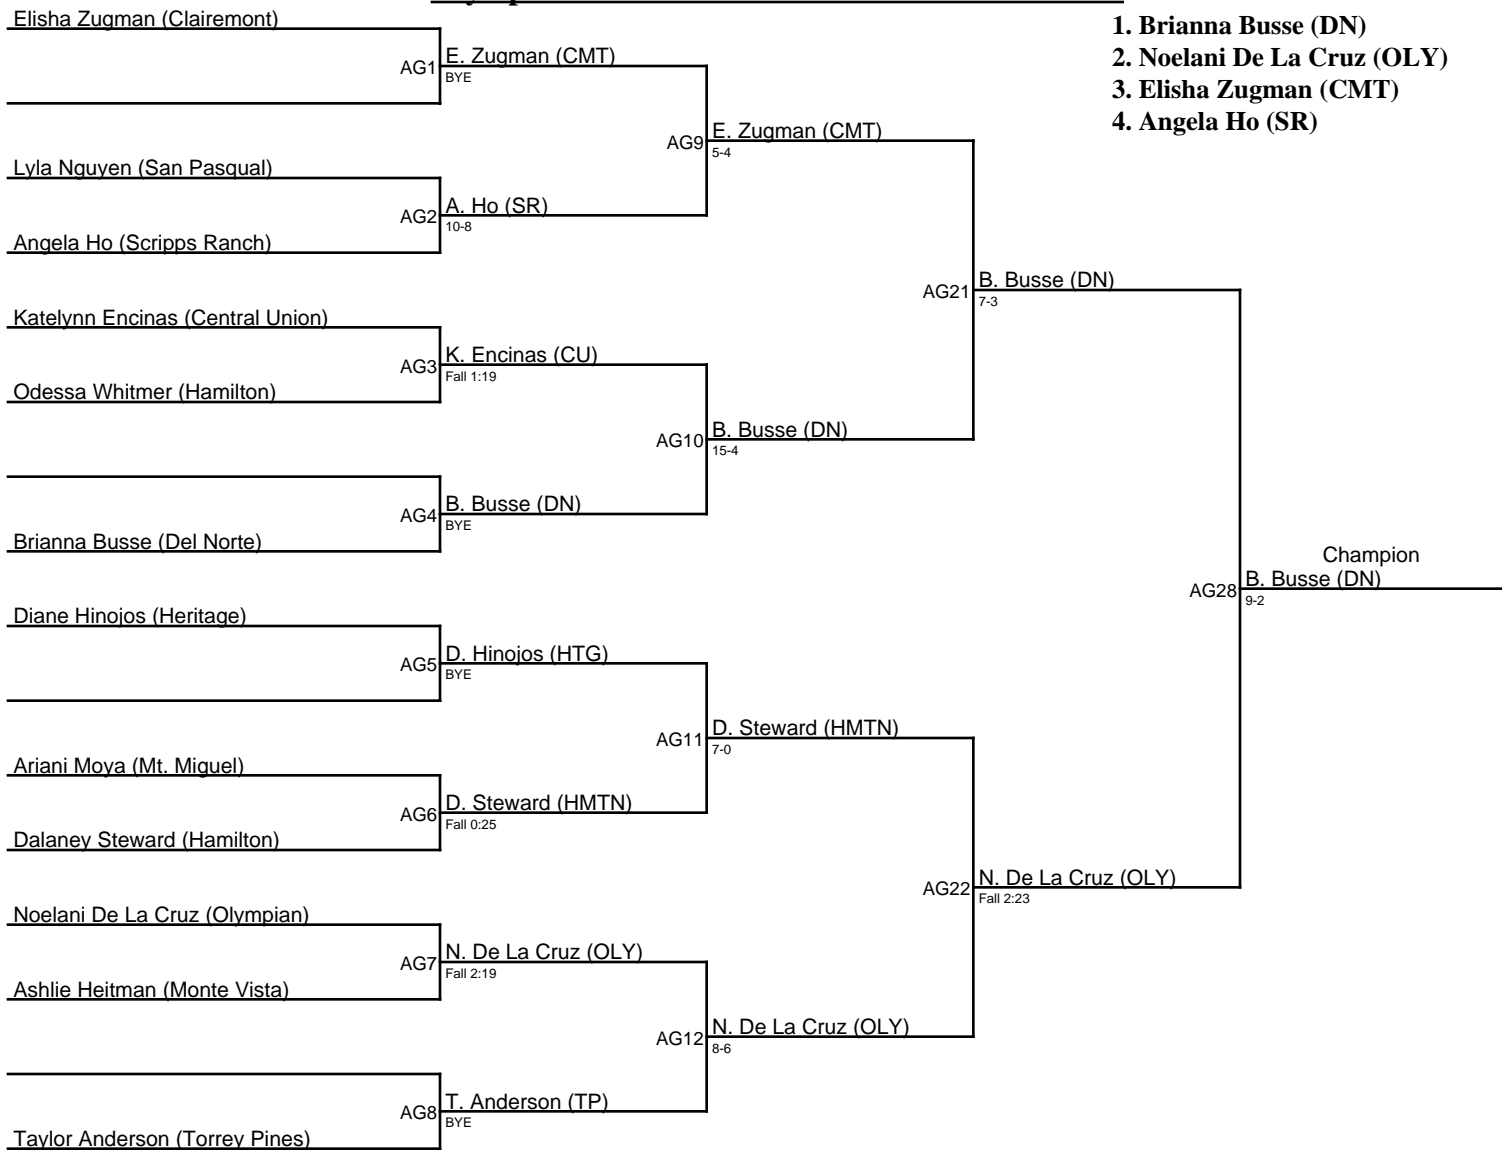

Olympian Killer B's Throwdown / 131