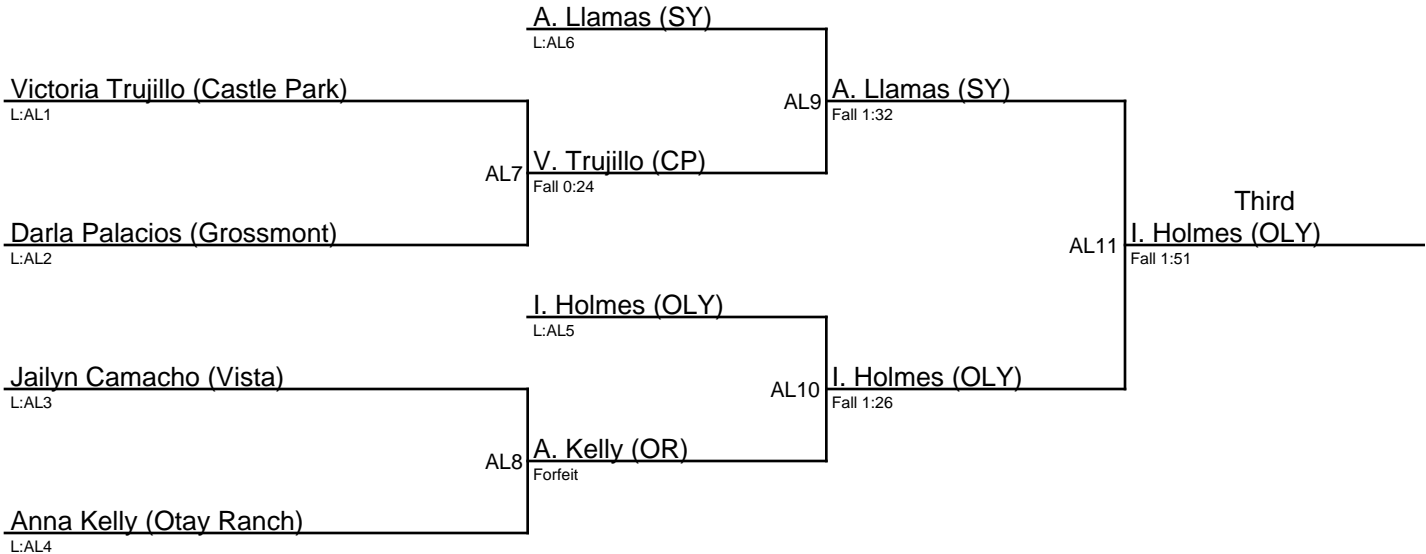

Olympian Killer B's Throwdown / 189

Sophia Gonzalez (Olympian)

Genesis Tani (Mt. Empire)

AM1 S. Gonzalez (OLY)
Fall 0:23

1. Myla Mora (CU)
2. Sophia Gonzalez (OLY)
3. Mikayla Merrill (CP)
4. Genesis Tani (ME)