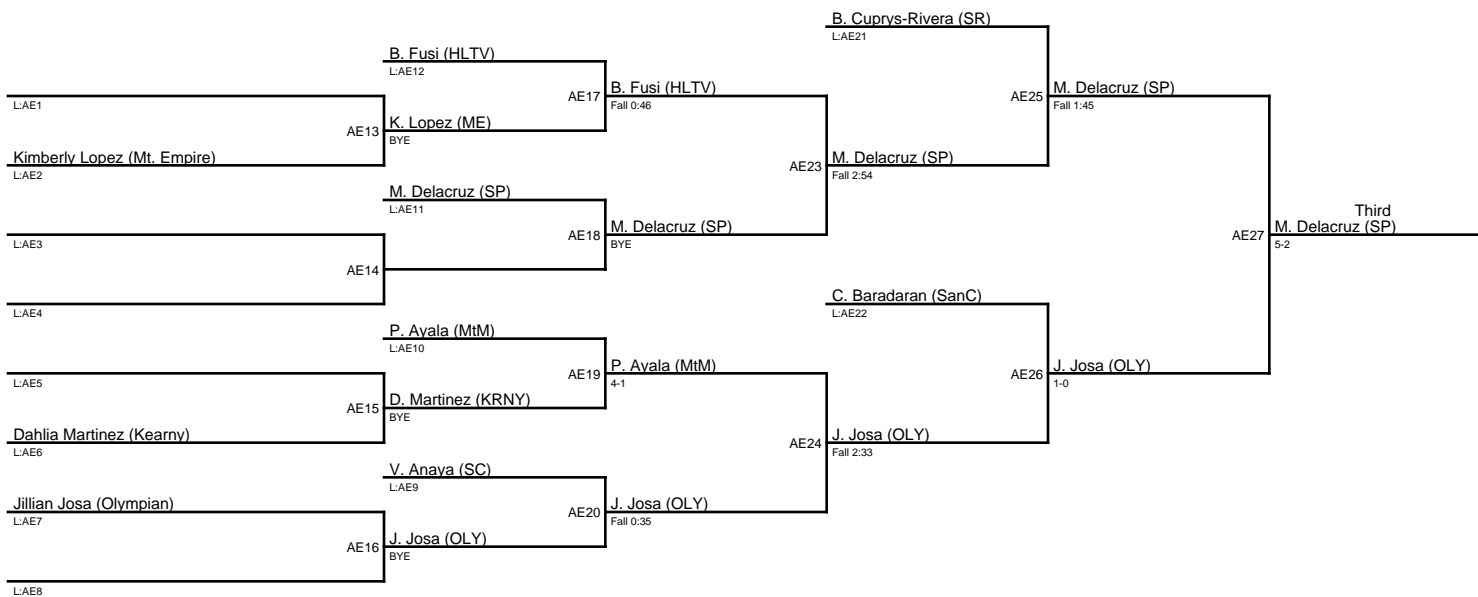

Olympian Killer B's Throwdown / 121

1. **Cheyenne Sandoval (OLY)**
2. **Graciela Gonzalez (MRS)**
3. **Makayla Delacruz (SP)**
4. **Jillian Josa (OLY)**