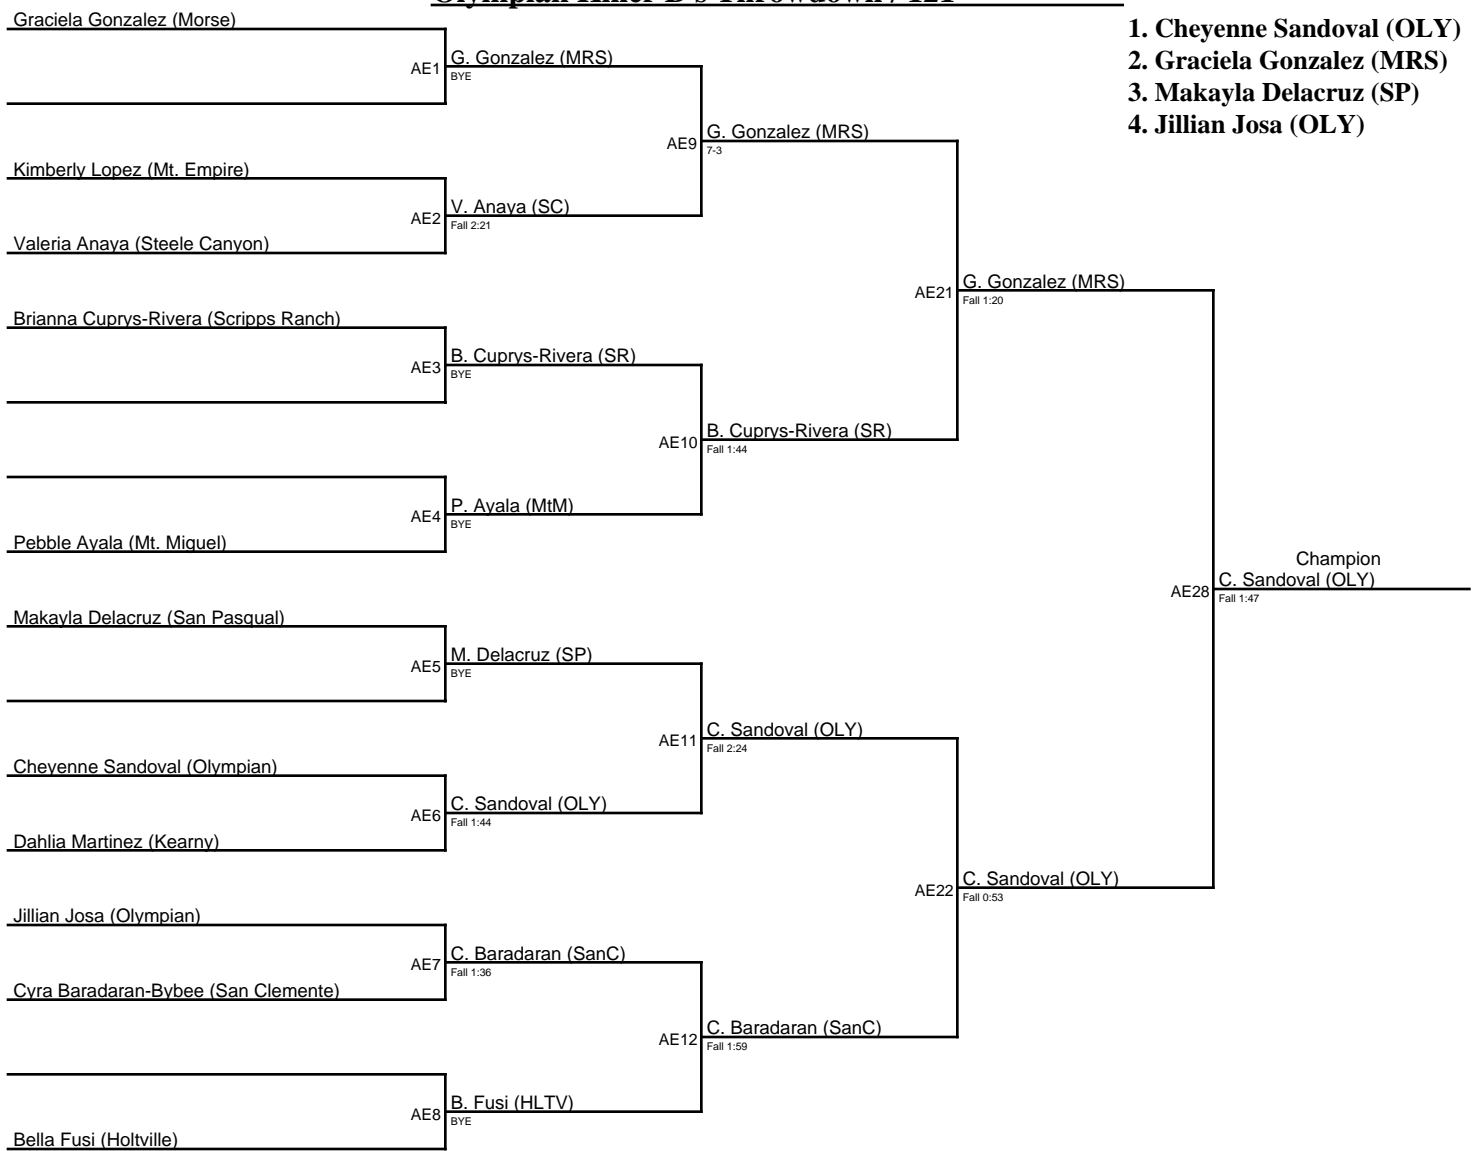

Olympian Killer B's Throwdown / 121

1. **Cheyenne Sandoval (OLY)**
2. **Graciela Gonzalez (MRS)**
3. **Makayla Delacruz (SP)**
4. **Jillian Josa (OLY)**