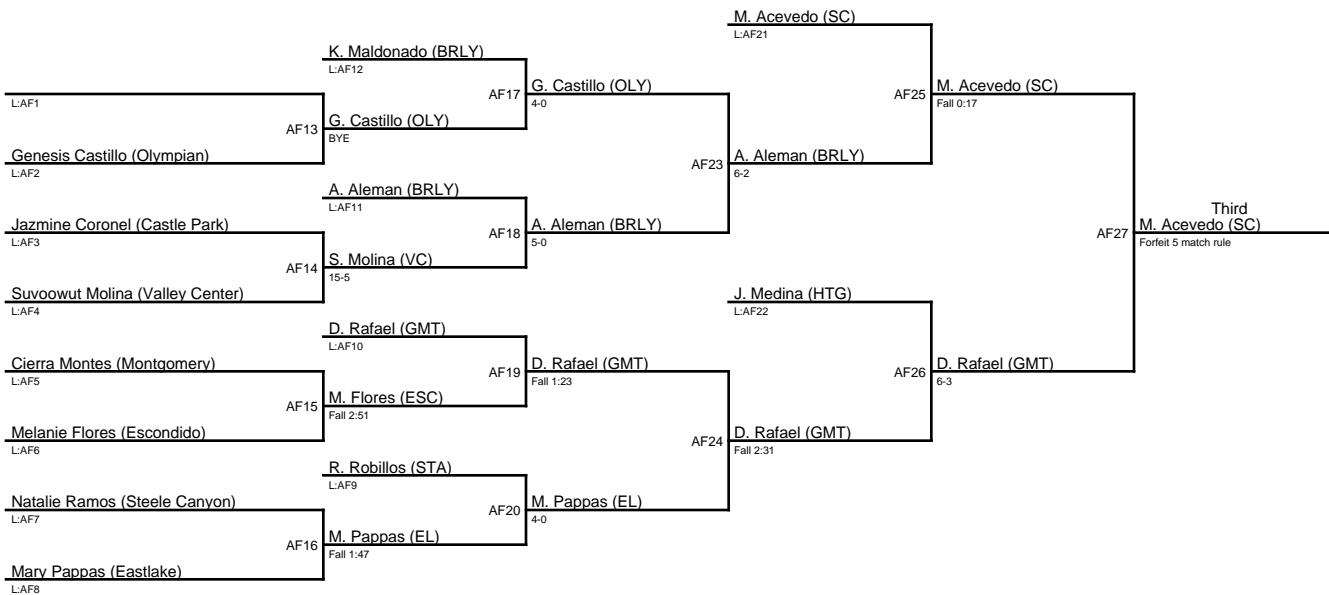

from N:AD11
K. Man (CMT) AD15
from N:AD12

Z. Kirchhoff (SR)
Fall 0:57

Olympian Killer B's Throwdown / 121

1. **Cheyenne Sandoval (OLY)**
2. **Graciela Gonzalez (MRS)**
3. **Makayla Delacruz (SP)**
4. **Jillian Josa (OLY)**

Olympian Killer B's Throwdown / 126

1. Sophia Mia (UC)
2. Kassa Lake (MC)
3. Mikeala Acevedo (SC)
4. Diana Rafael (GMT)

Olympian Killer B's Throwdown / 131

Olympian Killer B's Throwdown / 137

Rhianna Delmundo (Otay Ranch)