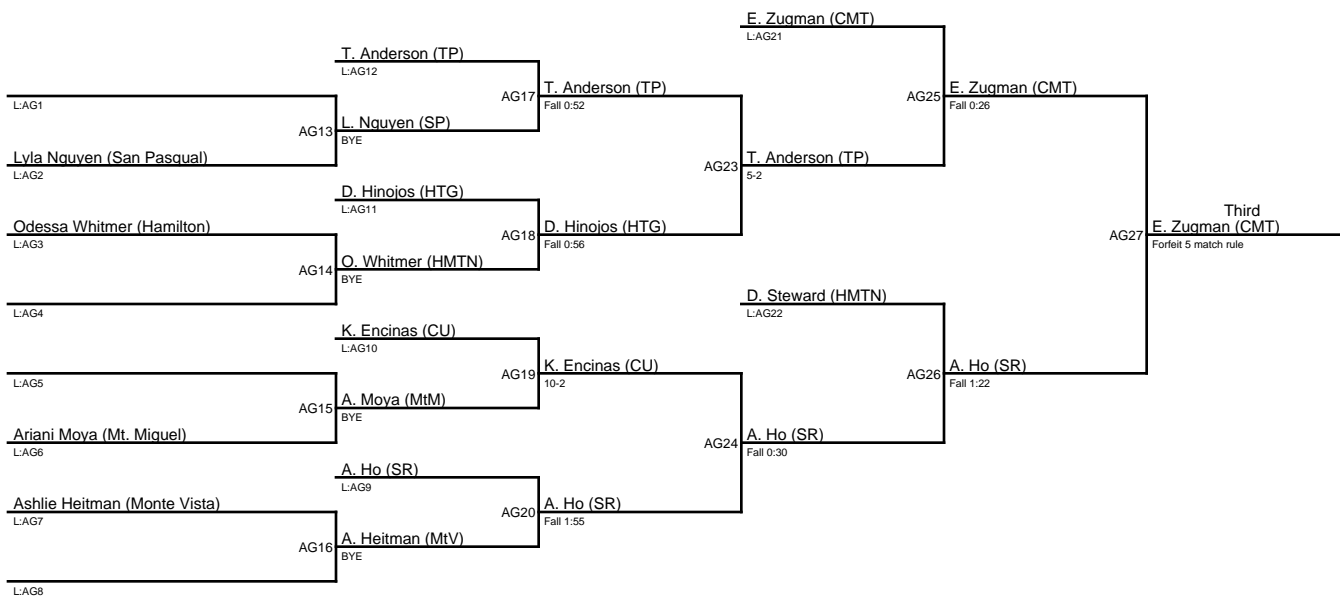

from N:AD11
K. Man (CMT) AD15
from N:AD12

Z. Kirchhoff (SR)
Fall 0:57

Olympian Killer B's Throwdown / 121

1. **Cheyenne Sandoval (OLY)**
2. **Graciela Gonzalez (MRS)**
3. **Makayla Delacruz (SP)**
4. **Jillian Josa (OLY)**

Olympian Killer B's Throwdown / 126

1. Sophia Mia (UC)
2. Kassa Lake (MC)
3. Mikeala Acevedo (SC)
4. Diana Rafael (GMT)

Olympian Killer B's Throwdown / 131

Olympian Killer B's Throwdown / 137

Rhianna Delmundo (Otay Ranch)