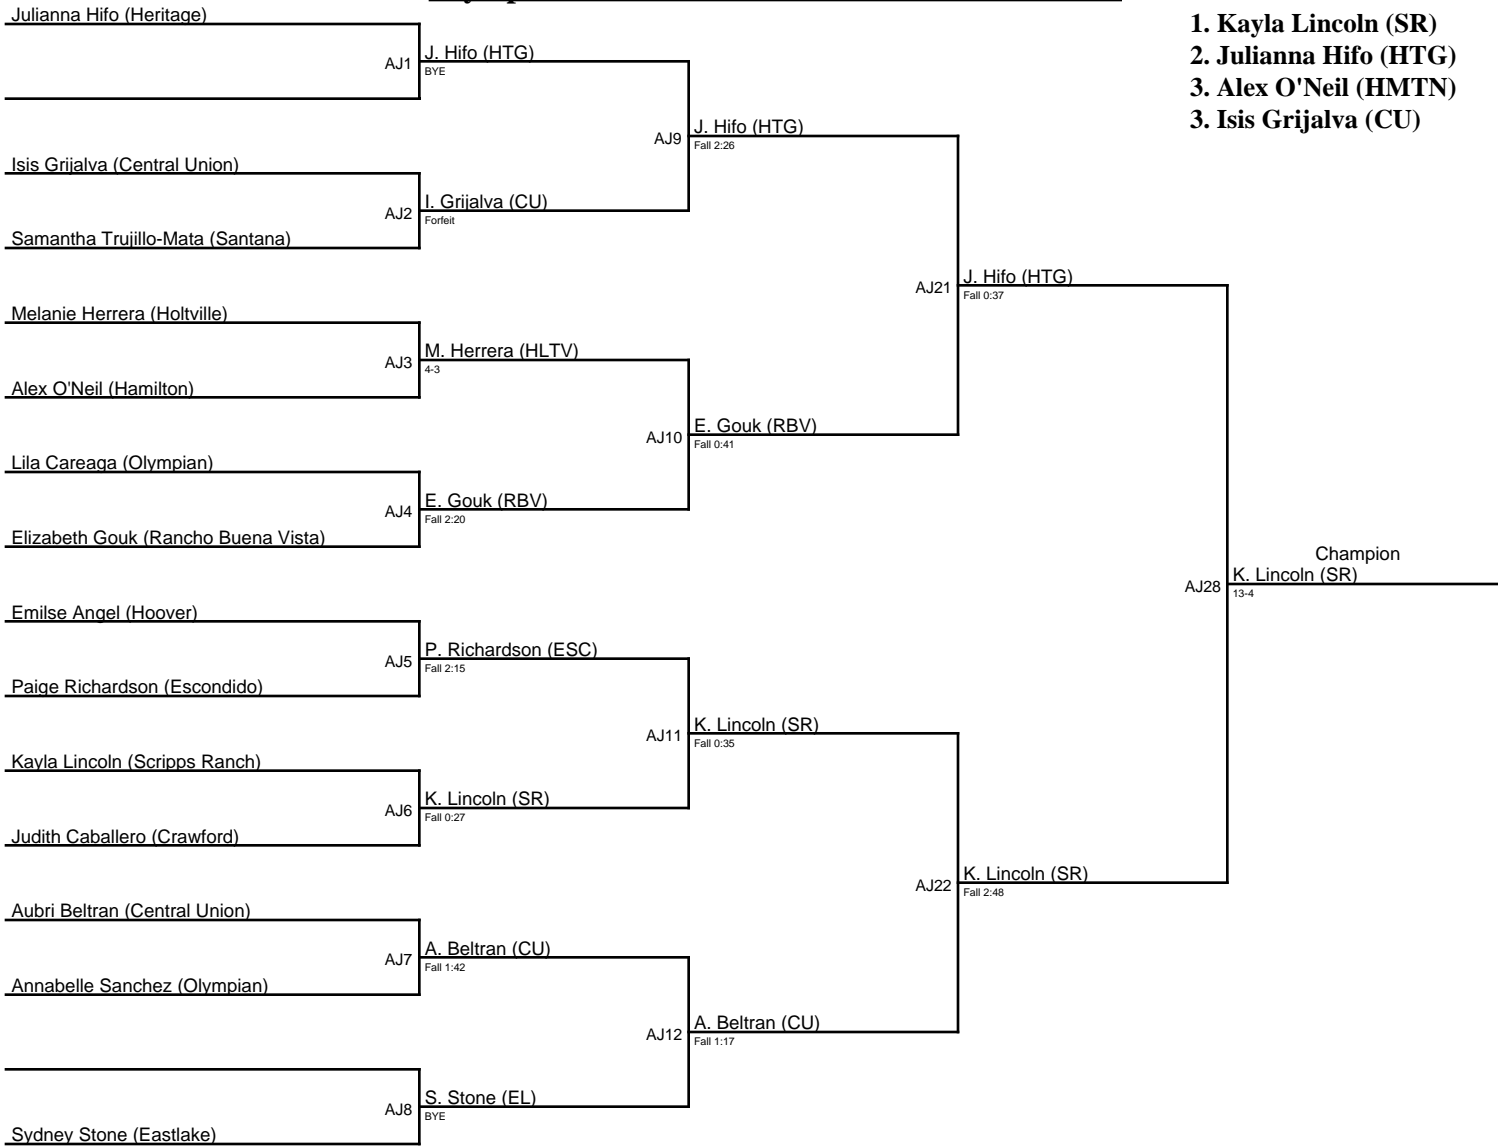

Olympian Killer B's Throwdown / 150

1. Kayla Lincoln (SR)
2. Julianna Hifo (HTG)
3. Alex O'Neil (HMTN)
3. Isis Grijalva (CU)