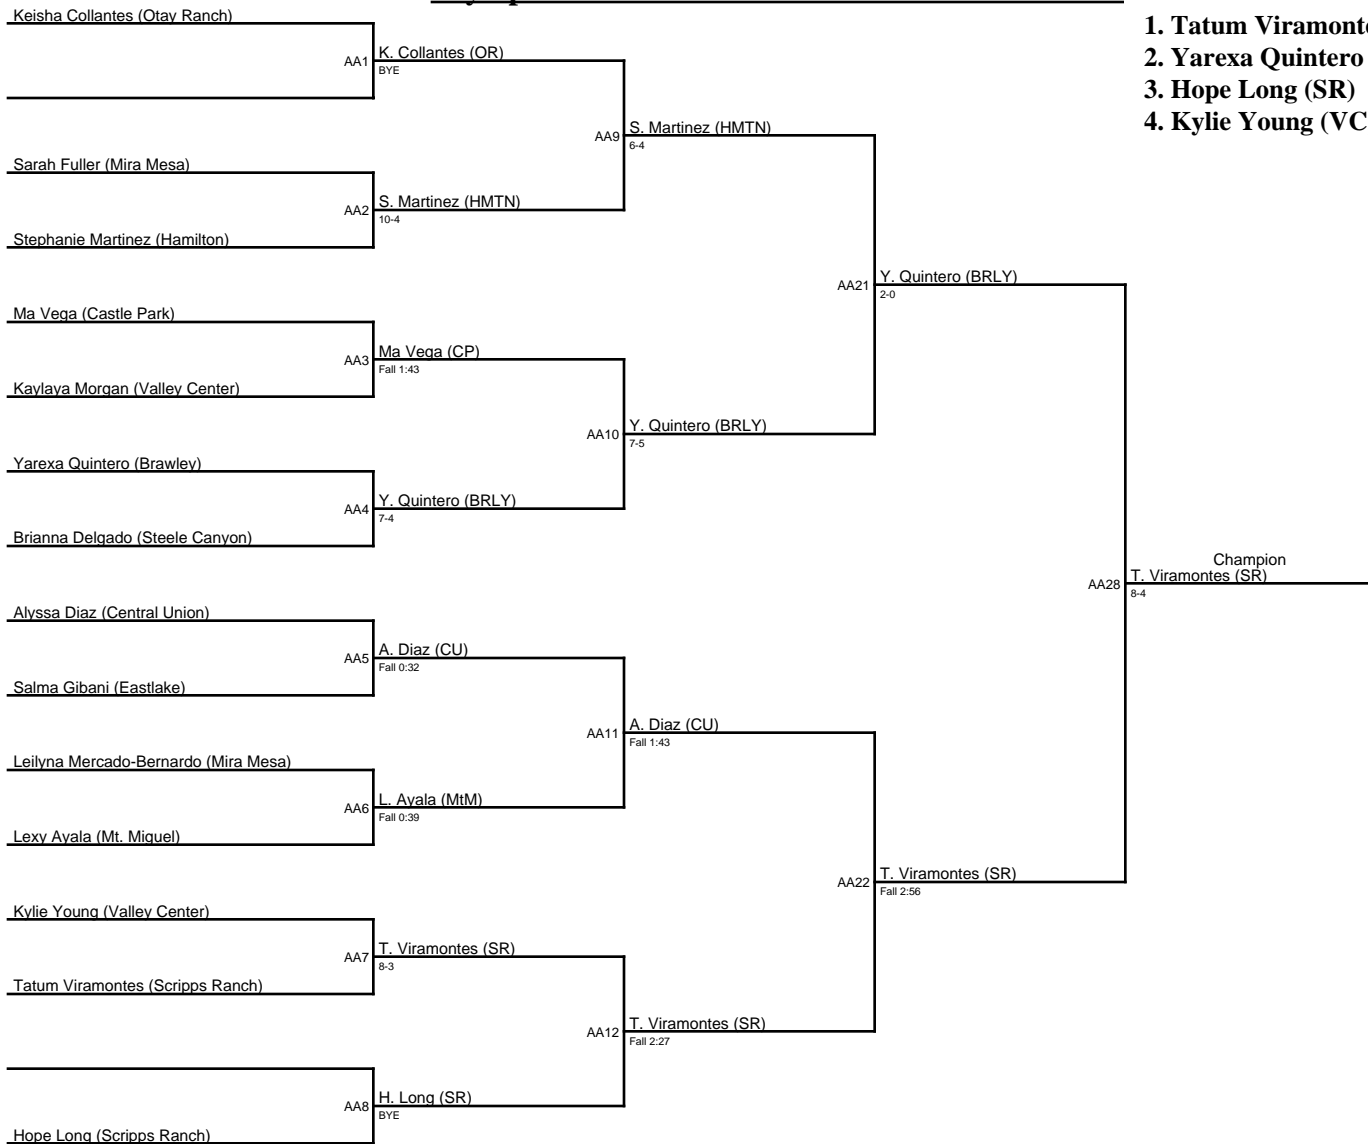

Olympian Killer B's Throwdown / 101

1. Tatum Viramontes (SR)
2. Yarexa Quintero (BRLY)
3. Hope Long (SR)
4. Kylie Young (VC)

Olympian Killer B's Throwdown / 106

Olympian Killer B's Throwdown / 111

Ivanev Rada (Steele Canyon)