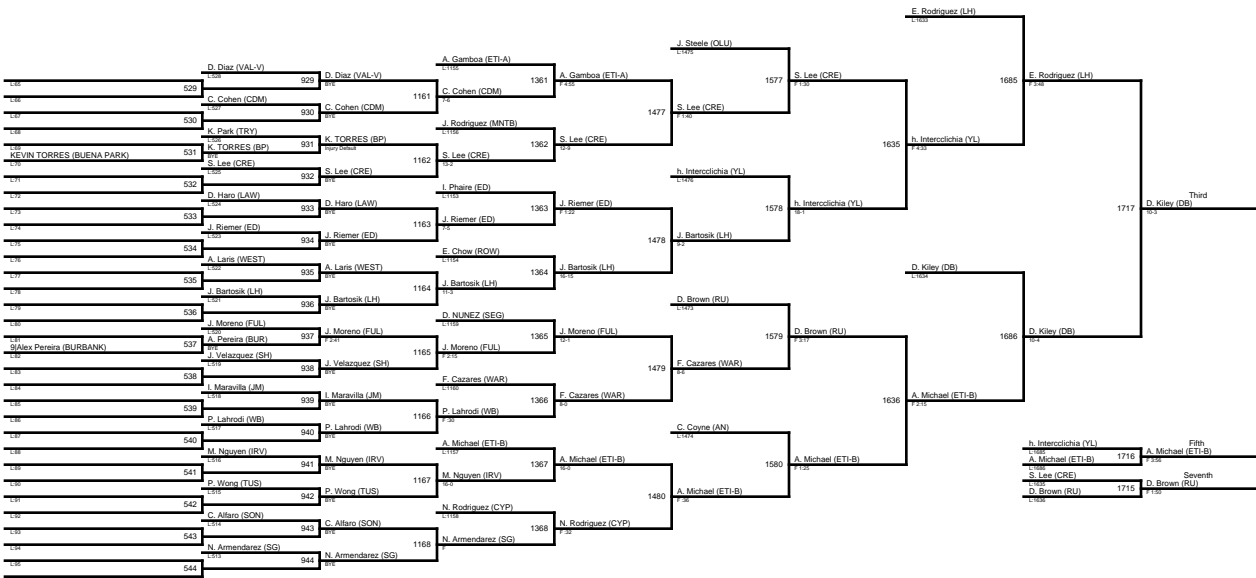

ED SPRINGS HOLIDAY CLASSIC / 120

BREA OLINDA HIGH SCHOOL

1. Hunter Jauregui (FV-B)
2. Liam Qureshi (FV-A)
3. David Kiley (DB)
4. Elias Rodriguez (LH)
5. Ayden Michael (ETI-B)
6. hudson Intercclchia (YL)
7. Dylan Brown (RU)
8. Simon Lee (CRE)