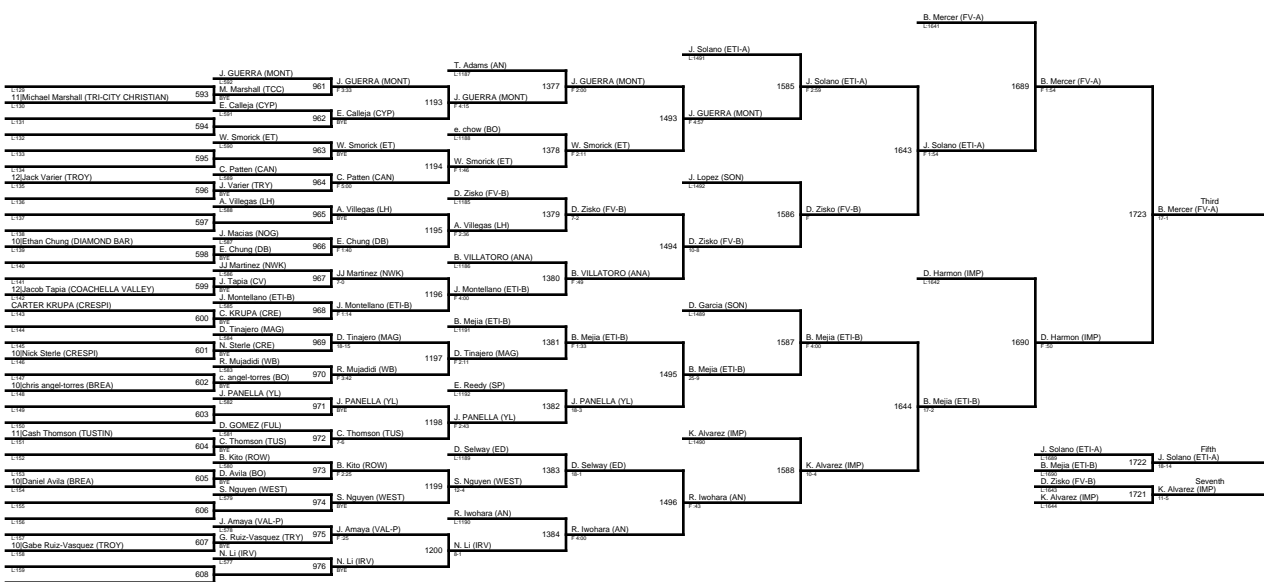

ED SPRINGS HOLIDAY CLASSIC / 132

BREA OLINDA HIGH SCHOOL

1. Aaron Silva (CDM)
2. Tyler Stone (OLU)
3. Brady Mercer (FV-A)
4. Diego Harmon (IMP)
5. Jacob Solano (ETI-A)
6. Ben Mejia (ETI-B)
7. Kevin Alvarez (IMP)
8. Dane Zisko (FV-B)