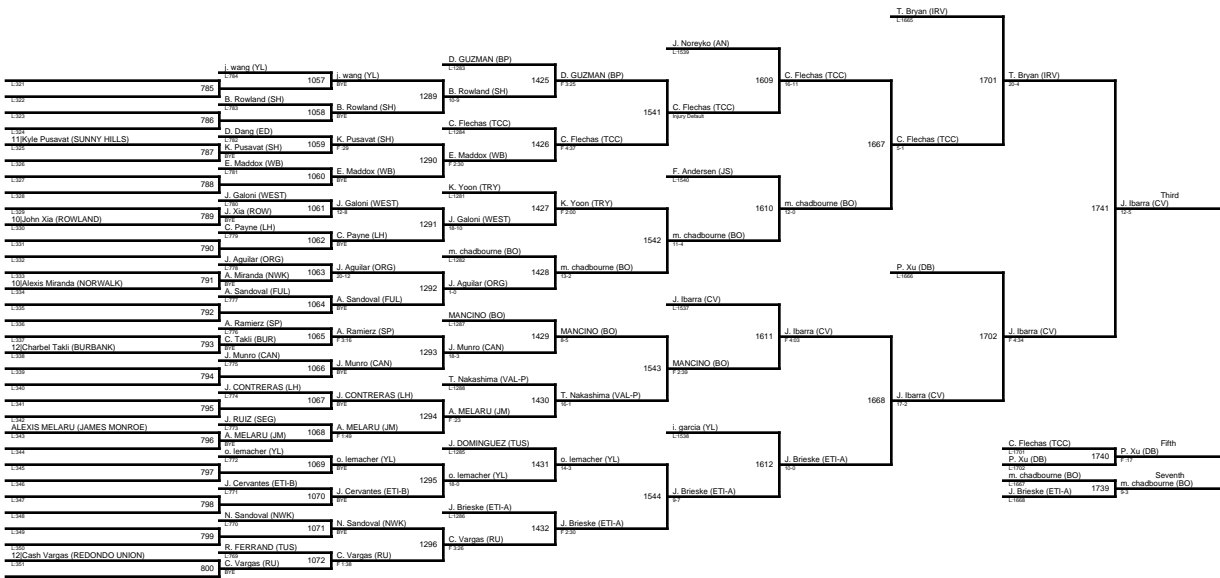

ED SPRINGS HOLIDAY CLASSIC / 175

BREA OLINDA HIGH SCHOOL

1. Rocky Windrath (FV-A)
2. Xander Zimmer (CYP)
3. Jose Ibarra (CV)
4. Todd Bryan (IRV)
5. Peter Xu (DB)
6. Christian Flechas (TCC)
7. michael chadbourne (BO)
8. Jeremy Brieske (ETI-A)