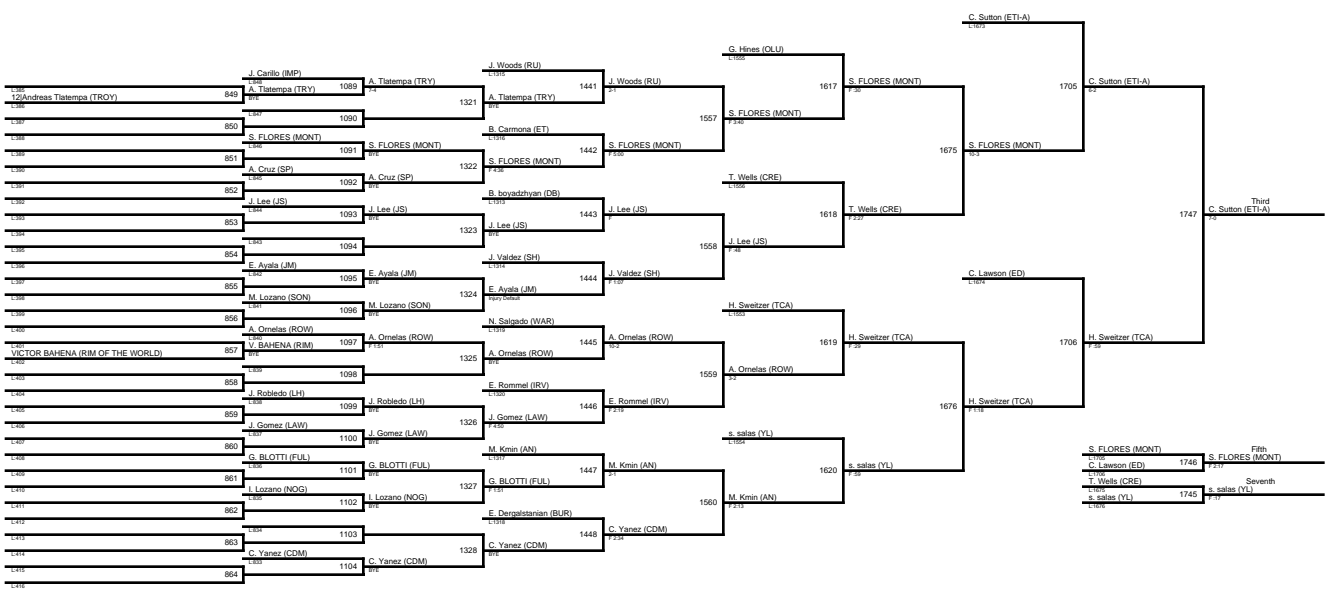

ED SPRINGS HOLIDAY CLASSIC / 215

BREA OLINDA HIGH SCHOOL

1. Khale McDonnell (FV-A)
2. Edwin Hopkins (WEST)
3. Carlos Sutton (ETI-A)
4. Hudson Sweitzer (TCA)
5. SEAN FLORES (MONT)
6. Caden Lawson (ED)
7. santiago salas (YL)
8. Troy Wells (CRE)