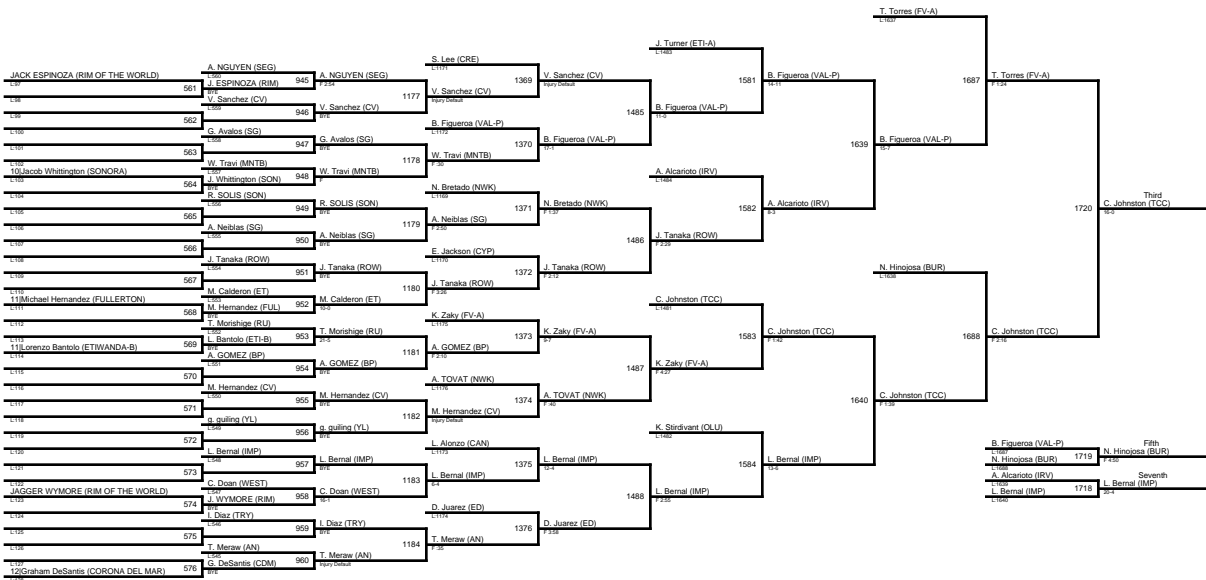

ED SPRINGS HOLIDAY CLASSIC / 126

BREA OLINDA HIGH SCHOOL

1. Gavin Kim (SH)
2. Joseph Garcia (MAG)
3. Cade Johnston (TCC)
4. Troy Torres (FV-A)
5. Nathan Hinojosa (BUR)
6. Bryan Figueroa (VAL-P)
7. Landon Bernal (IMP)
8. Aaron Alcarioto (IRV)