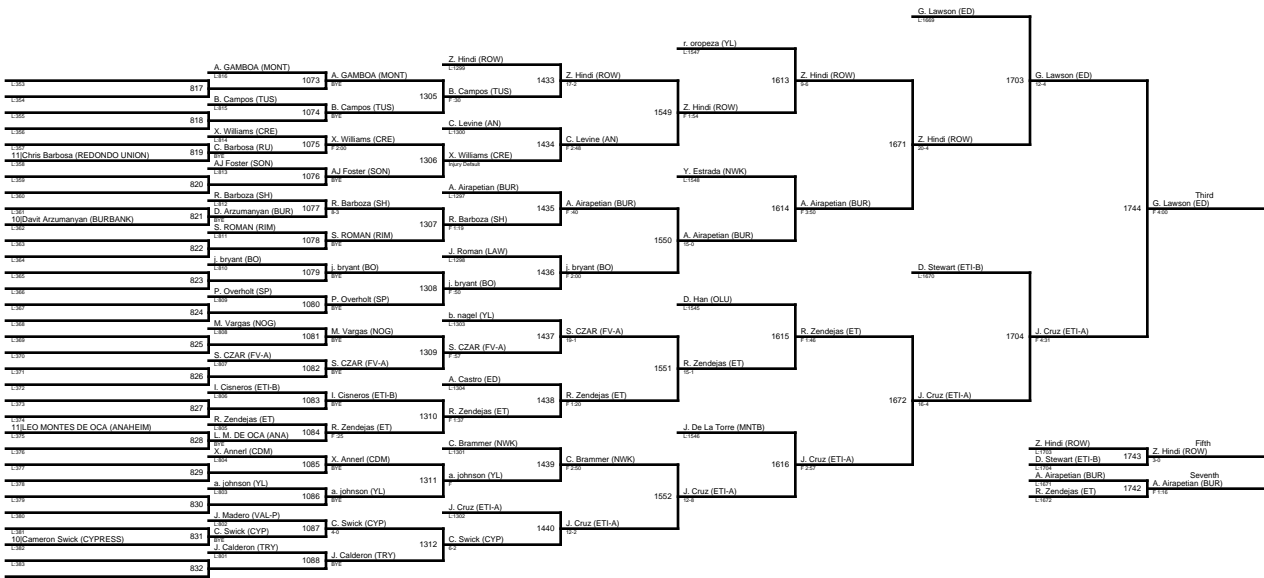

ED SPRINGS HOLIDAY CLASSIC / 190

BREA OLINDA HIGH SCHOOL

1. Jeremiah Pimentel (CV)
2. Danny Esquivz (IMP)
3. Griff Lawson (ED)
4. Jacob Cruz (ETI-A)
5. Zane Hindi (ROW)
6. Daylon Stewart (ETI-B)
7. Albert Airapetian (BUR)
8. Ryan Zendejas (ET)