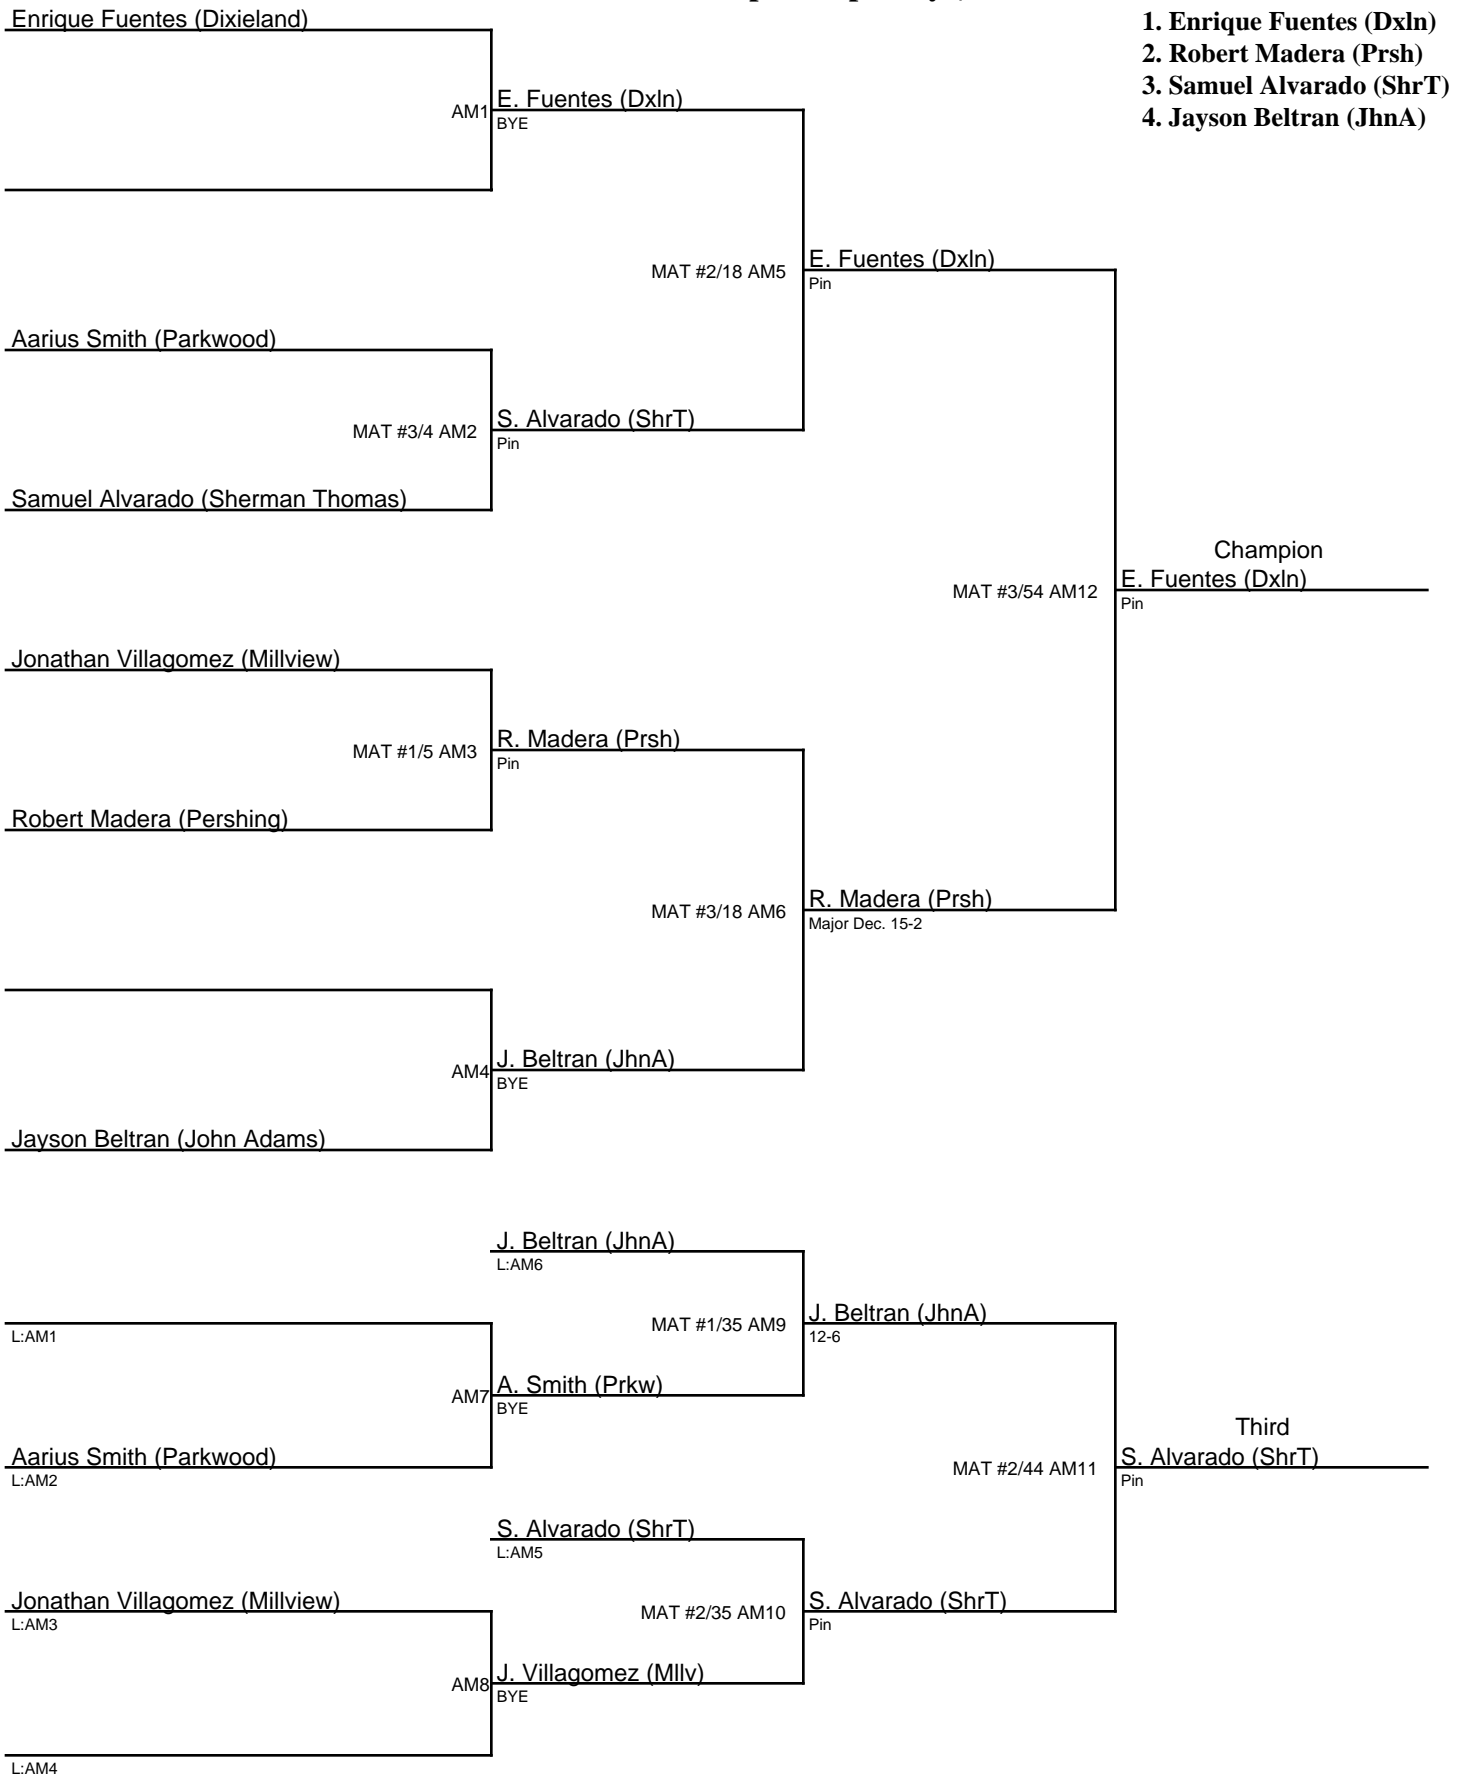

I. Reyes (Prsh)
L:AL5

Christian Ball (Liberty)

MAT #3/34 AL10 C. Ball (Lbrt)
Pin

L:AL3

AL8 C. Ball (Lbrt)
BYE

L:AL4

2024 MULES District Championship / Boys|121

2024 MULES District Championship / Boys|130