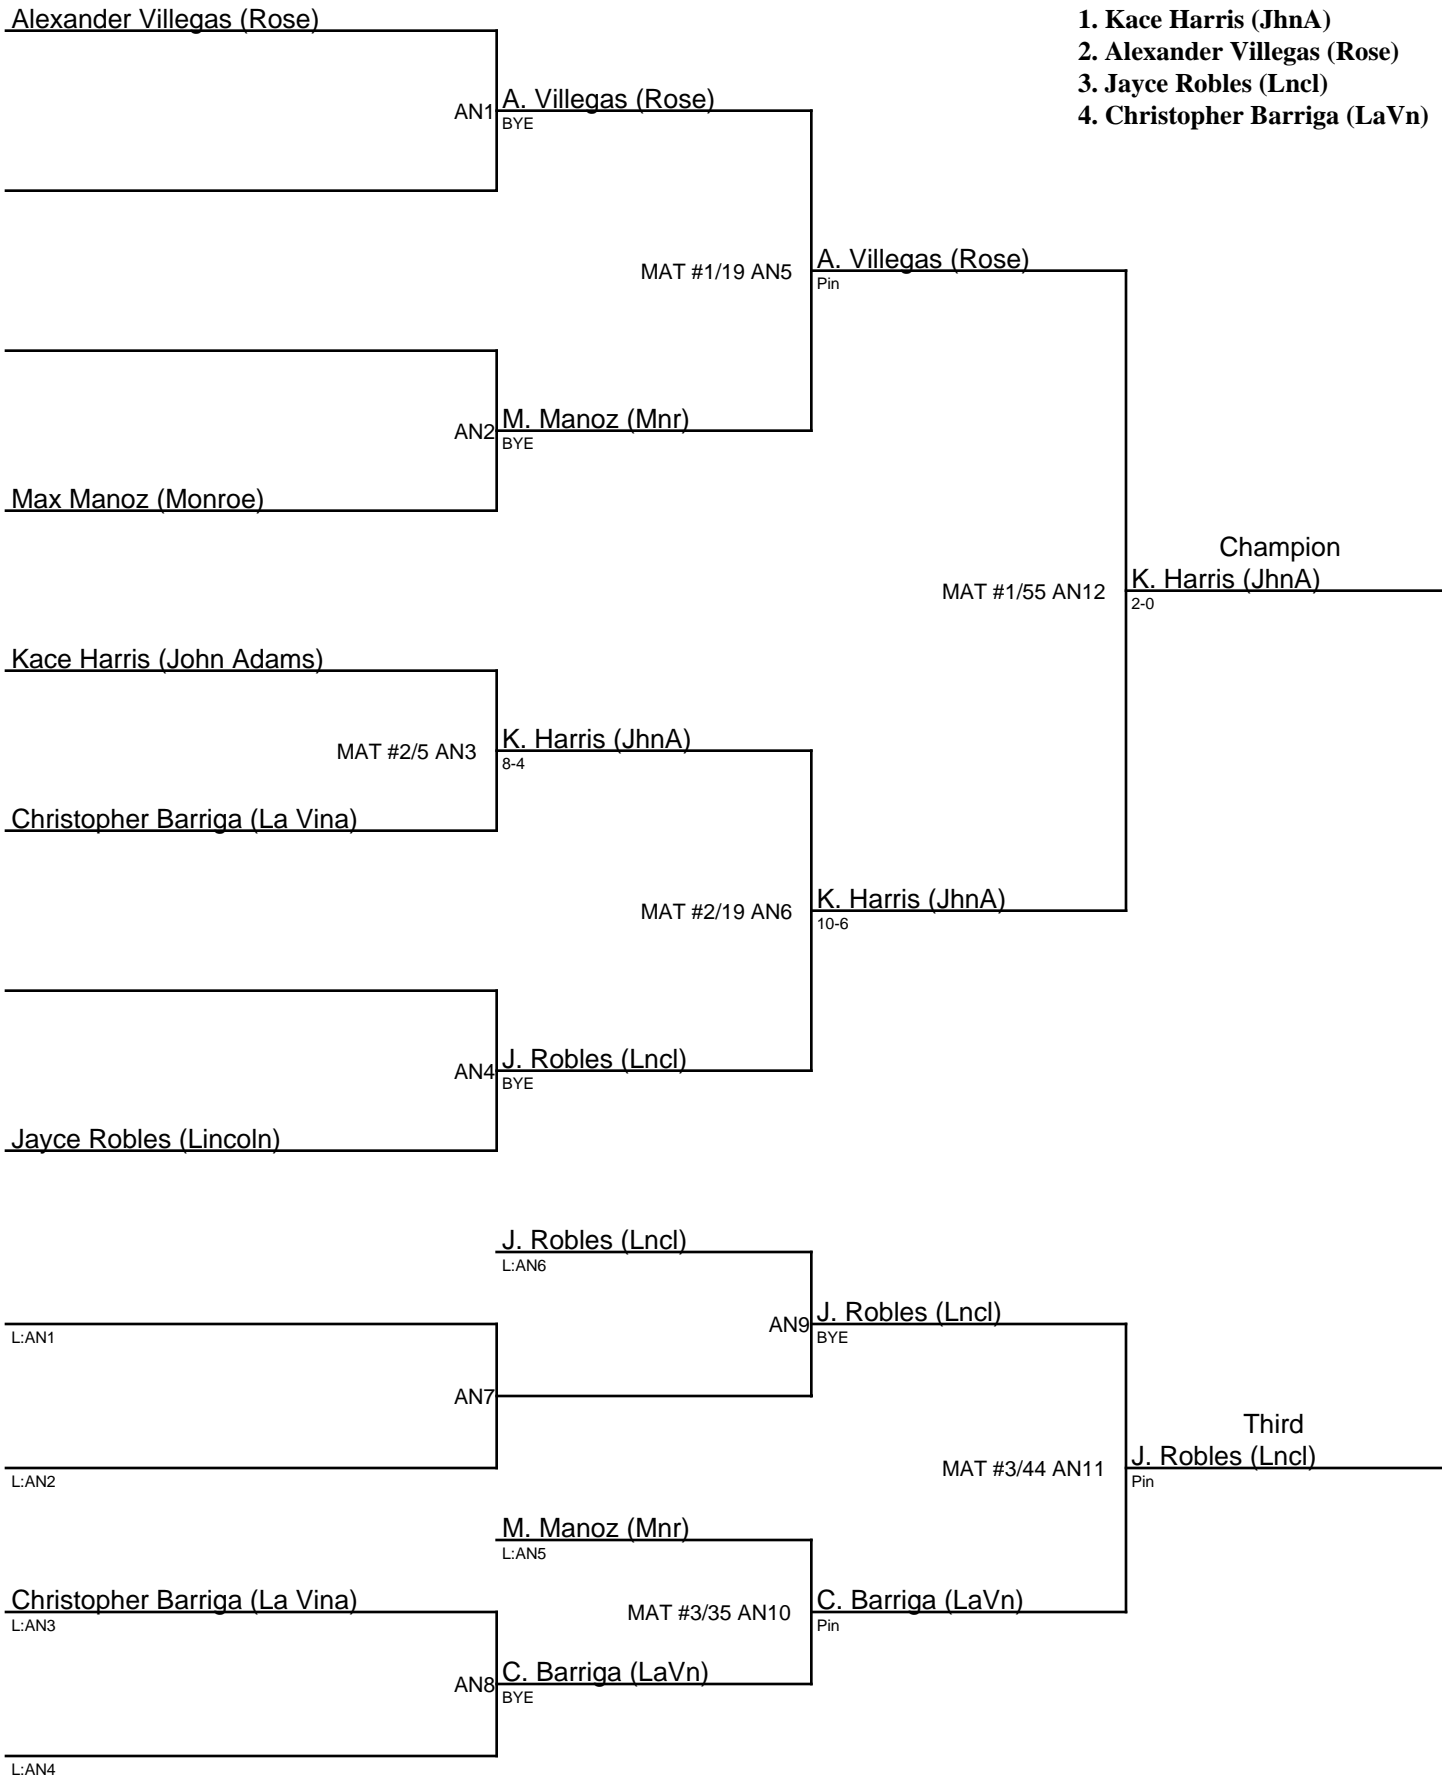

I. Reyes (Prsh)
L:AL5

Christian Ball (Liberty)

MAT #3/34 AL10 C. Ball (Lbrt)
Pin

L:AL3

AL8 C. Ball (Lbrt)
BYE

L:AL4

2024 MULES District Championship / Boys|121

2024 MULES District Championship / Boys|130