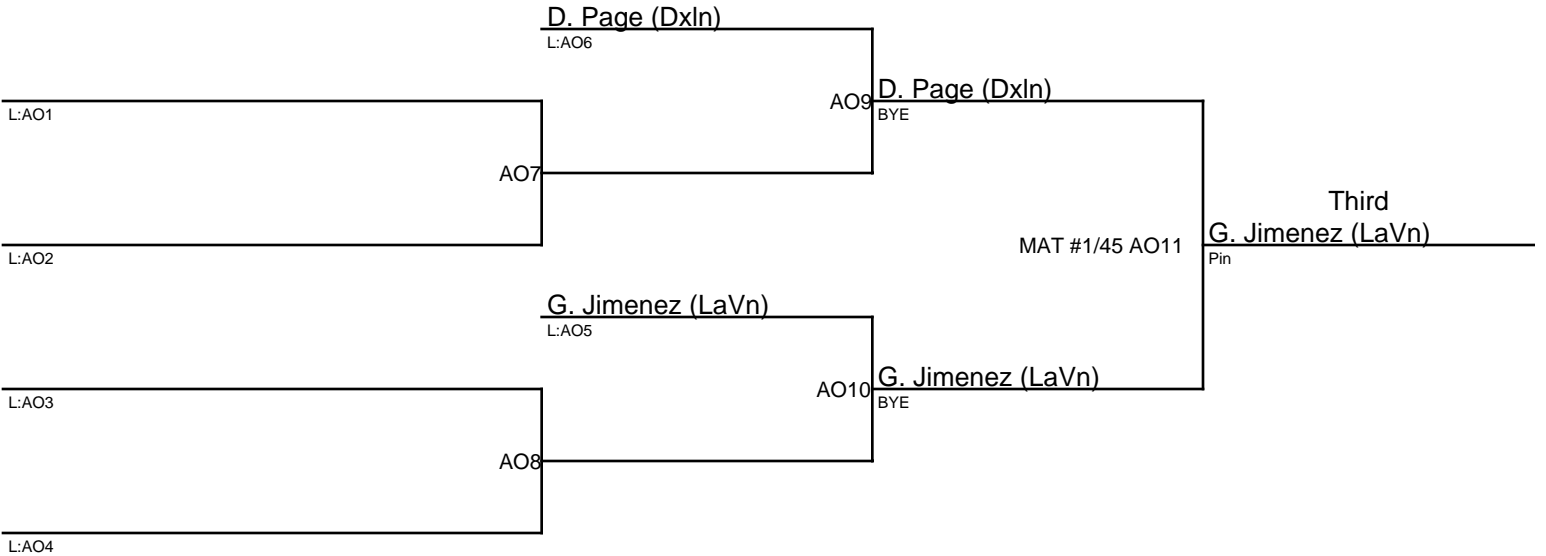

2024 MULES District Championship / Boys 140

1. Khalil Alammari (ShrT)
2. Isaac Rodriguez (JhnA)
3. Giancarlos Jimenez (LaVn)
4. Dustin Page (Dxln)