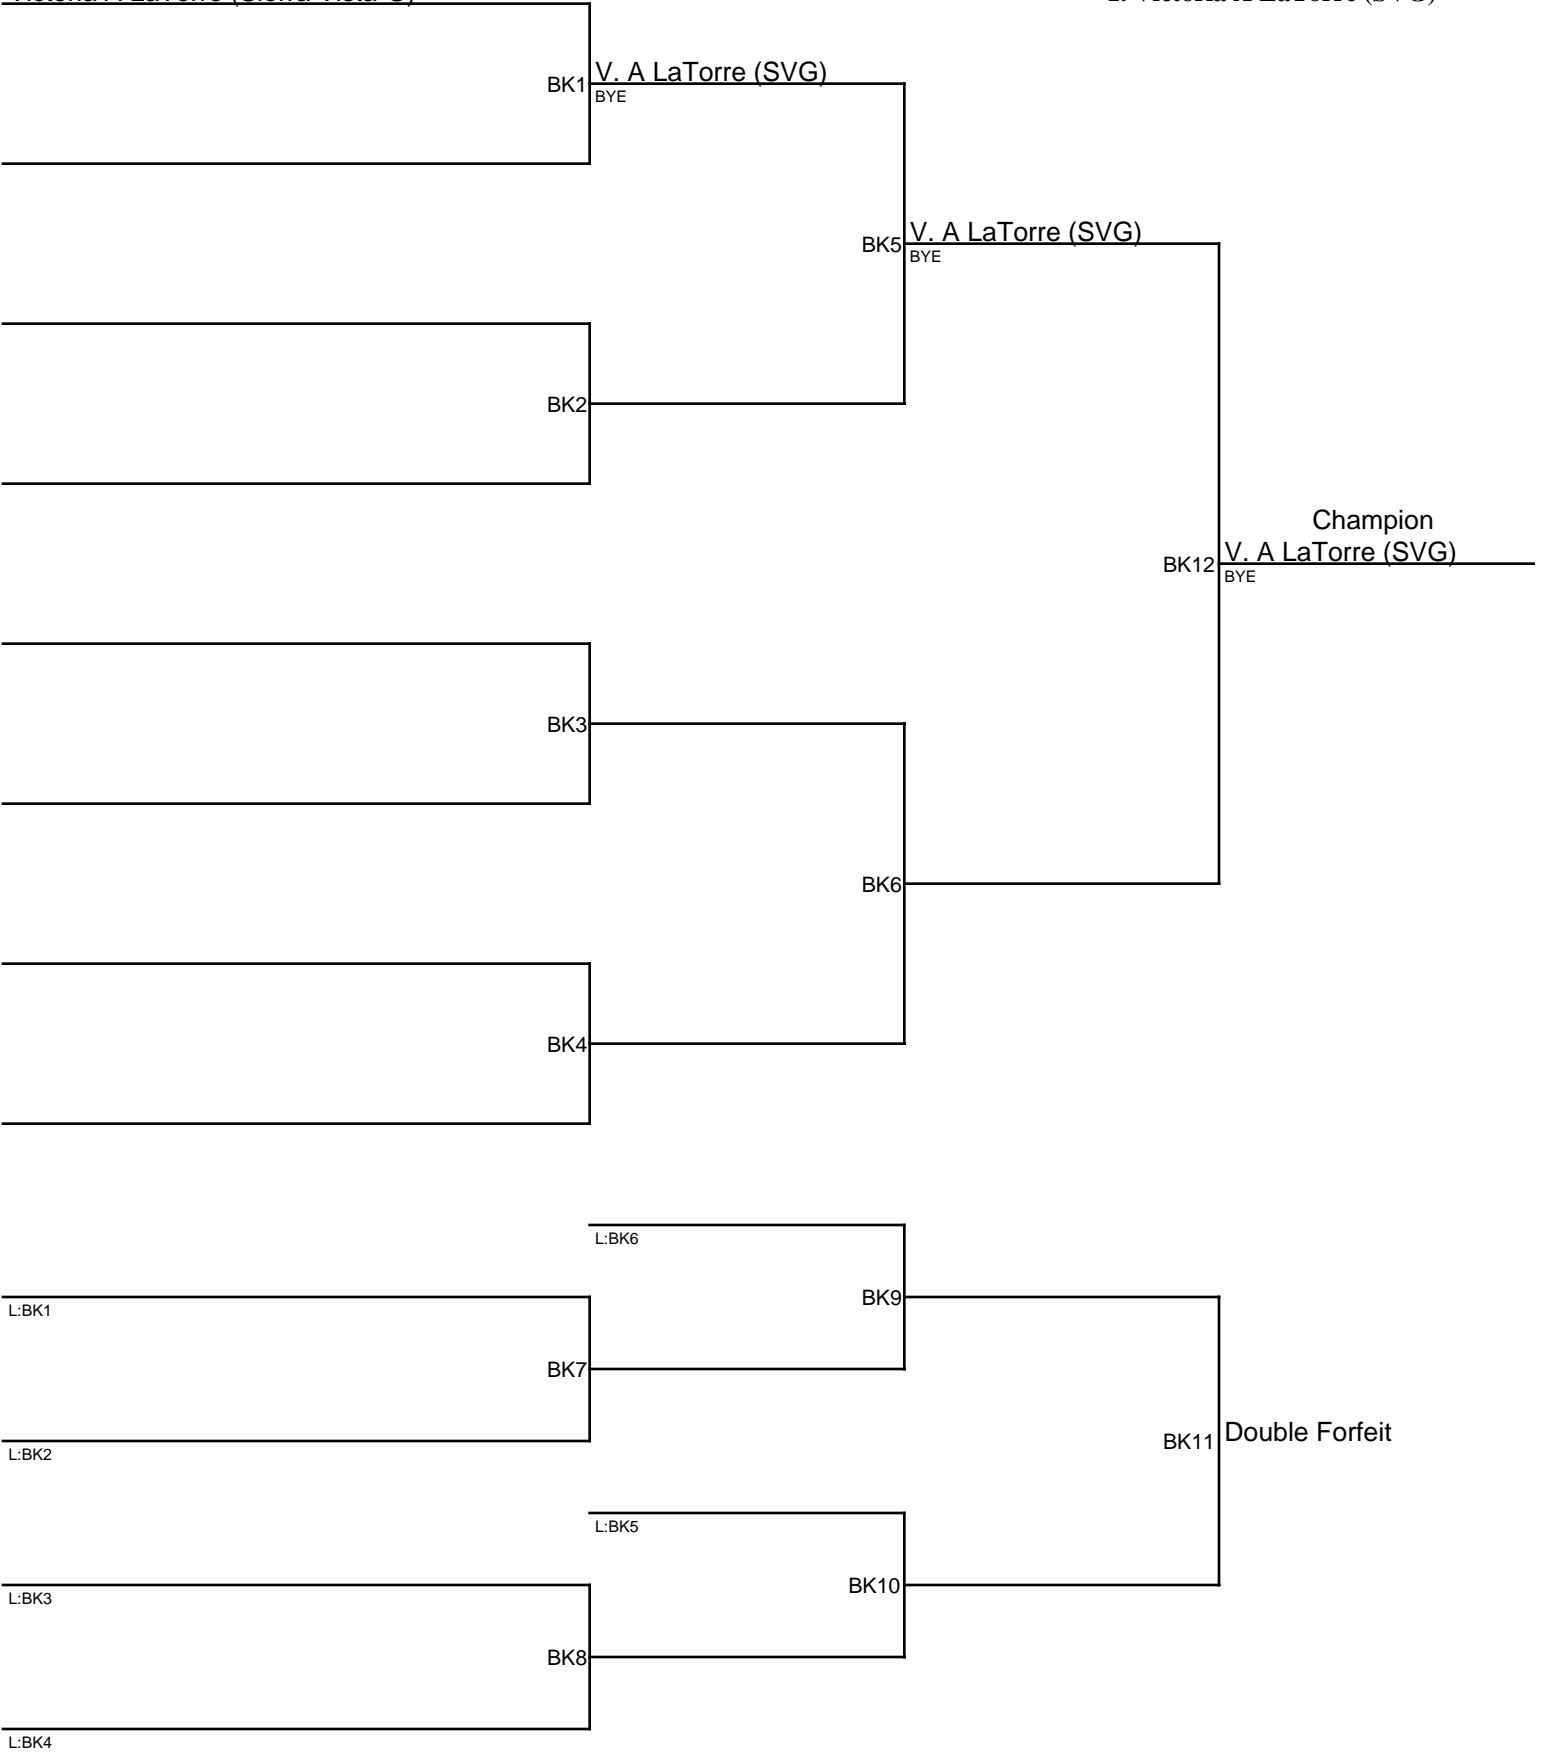

2024 MULES District Championship / Girls|170

Victoria A LaTorre (Sierra Vista-G)

1. Victoria A LaTorre (SVG)