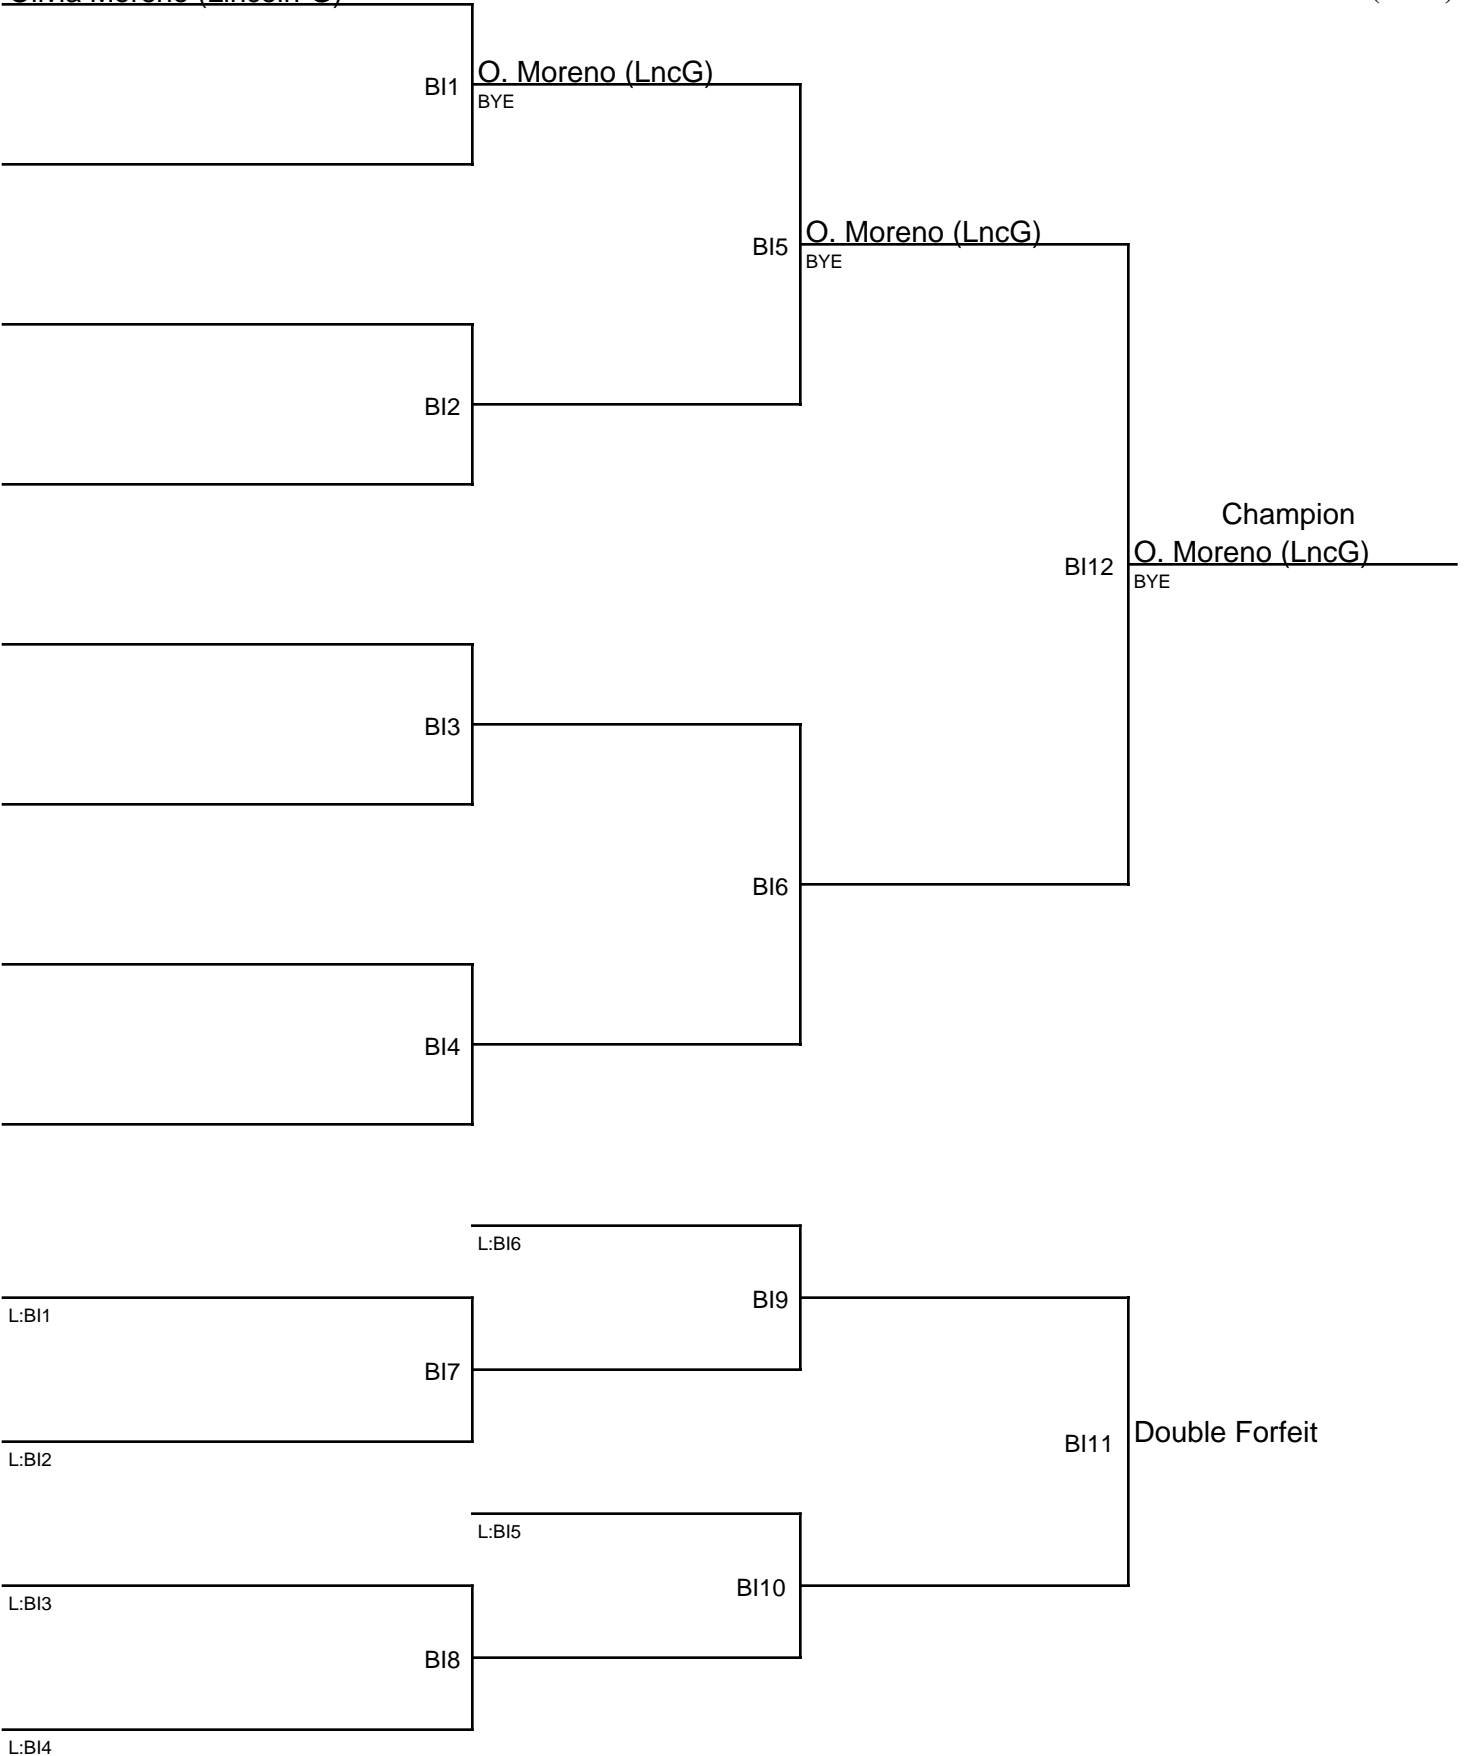

2024 MULES District Championship / Girls|150

Olivia Moreno (Lincoln-G)

1. Olivia Moreno (LncG)