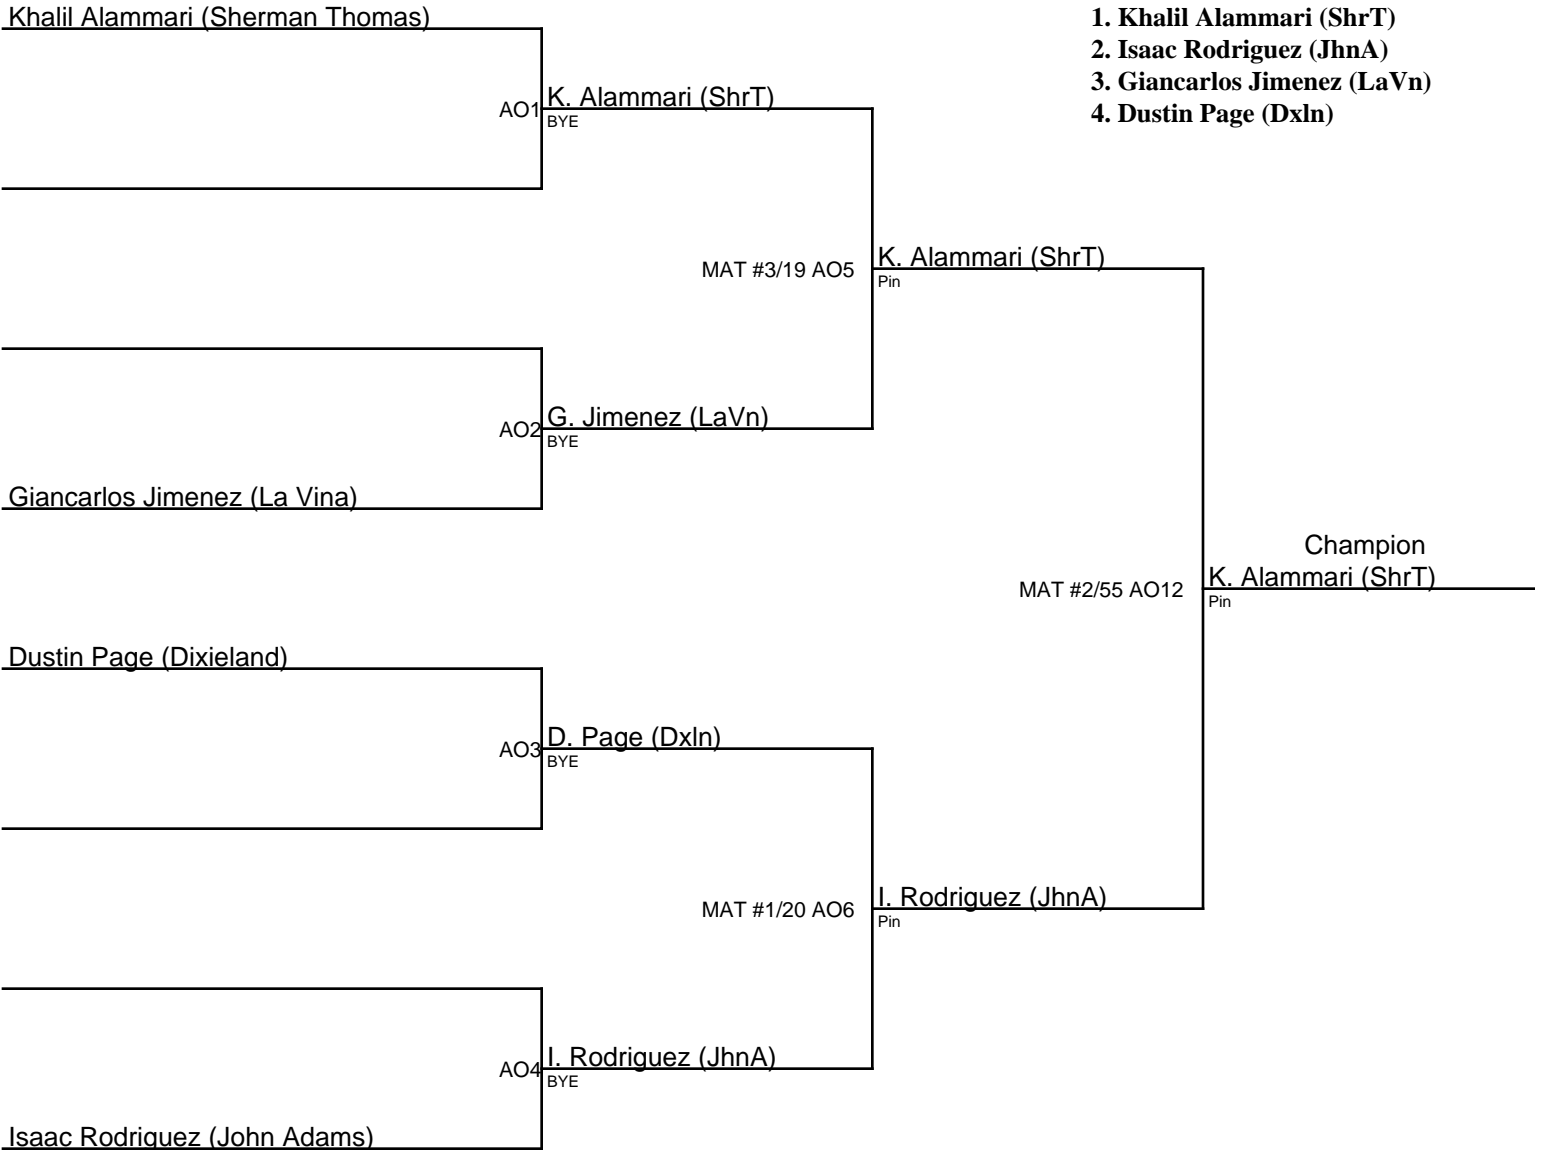

2024 MULES District Championship / Boys 140

1. Khalil Alammari (ShrT)
2. Isaac Rodriguez (JhnA)
3. Giancarlos Jimenez (LaVn)
4. Dustin Page (Dxln)