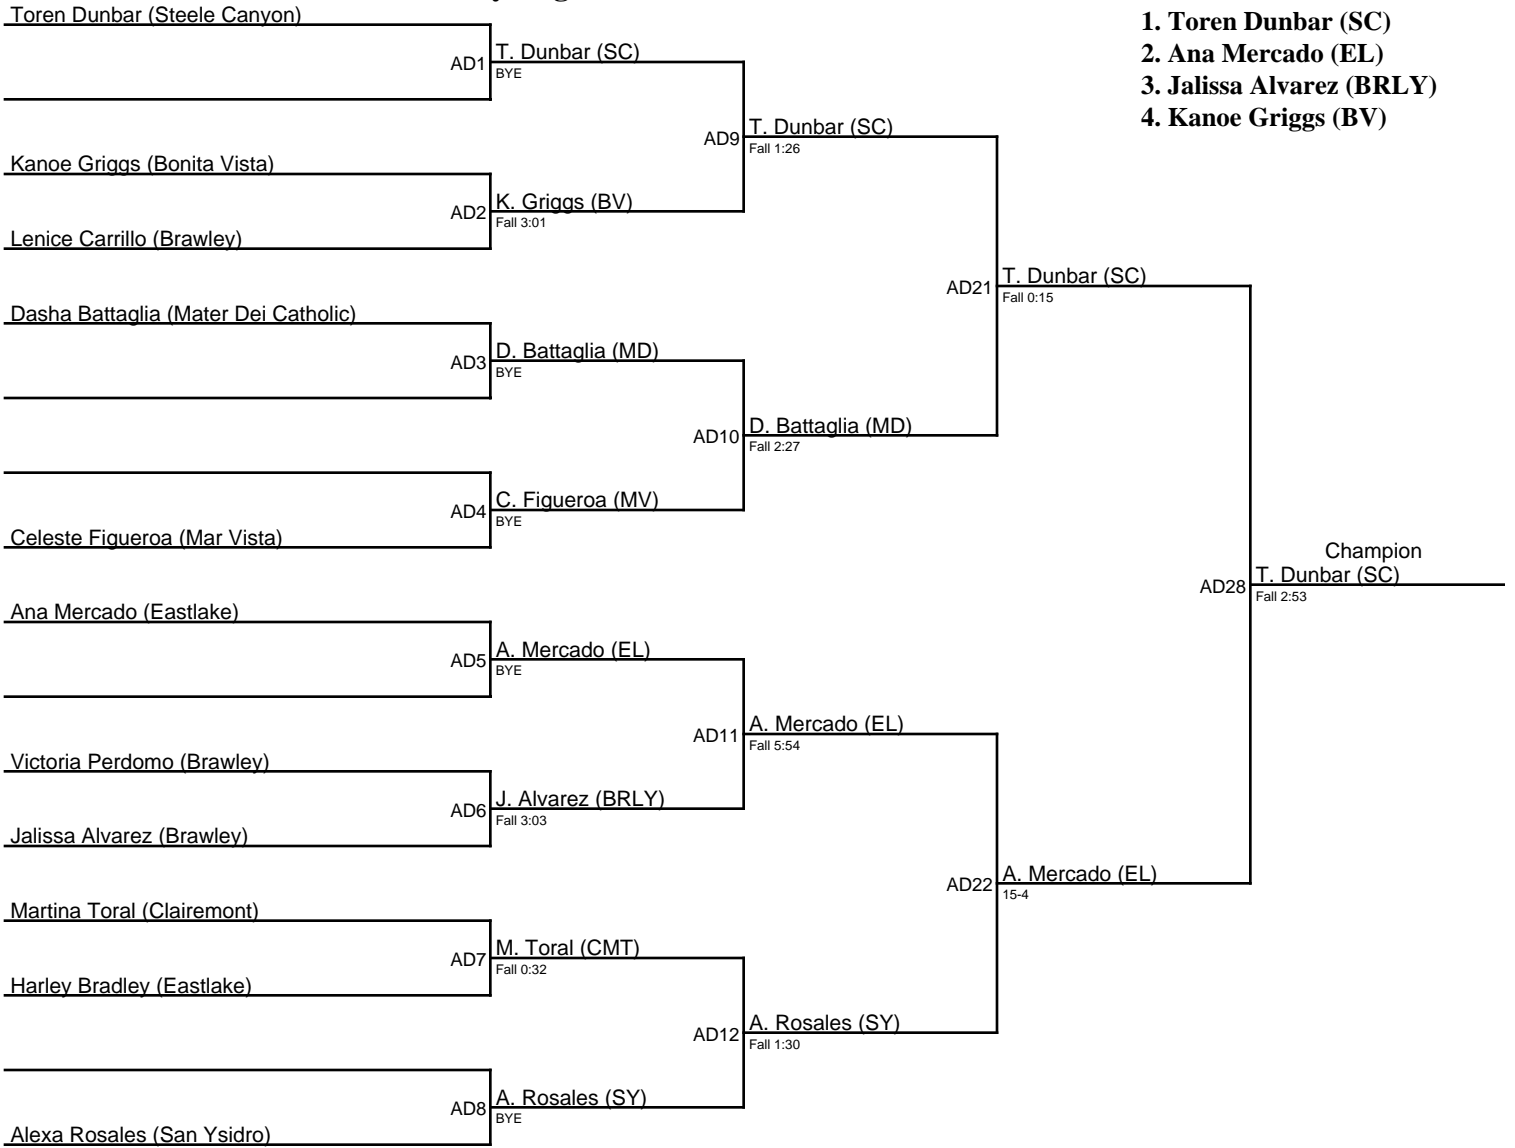

Lady Eagles Invitational 2018 / 116

1. Toren Dunbar (SC)
2. Ana Mercado (EL)
3. Jalissa Alvarez (BRLY)
4. Kanoe Griggs (BV)

Lady Eagles Invitational 2018 / 121

1. Desirae Ferguson (SY)
2. Nyah Smallwood (BRLY)
3. Sarina Kuninaga (HTH)
4. Isabella Schutz (SP)