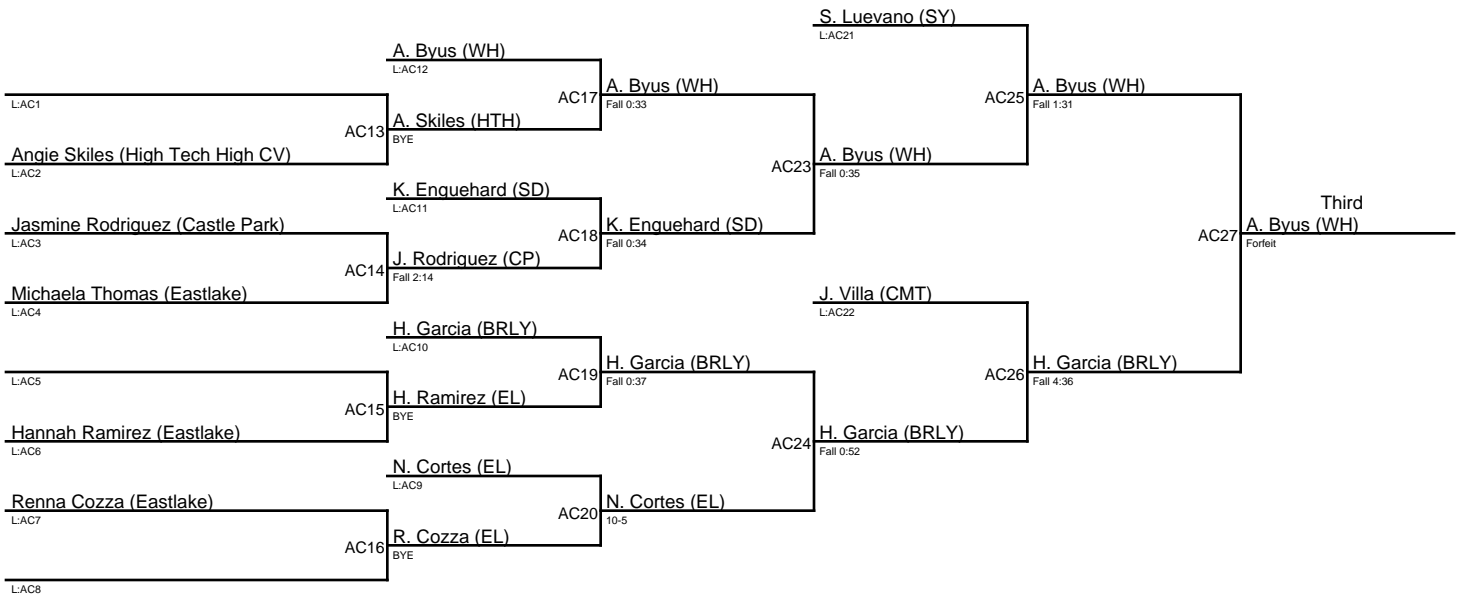

Lady Eagles Invitational 2018 / 111

1. Luz Mercado (EL)
2. Jasela Silva (EL)
3. Allyson Byus (WH)
4. Haylee Garcia (BRLY)