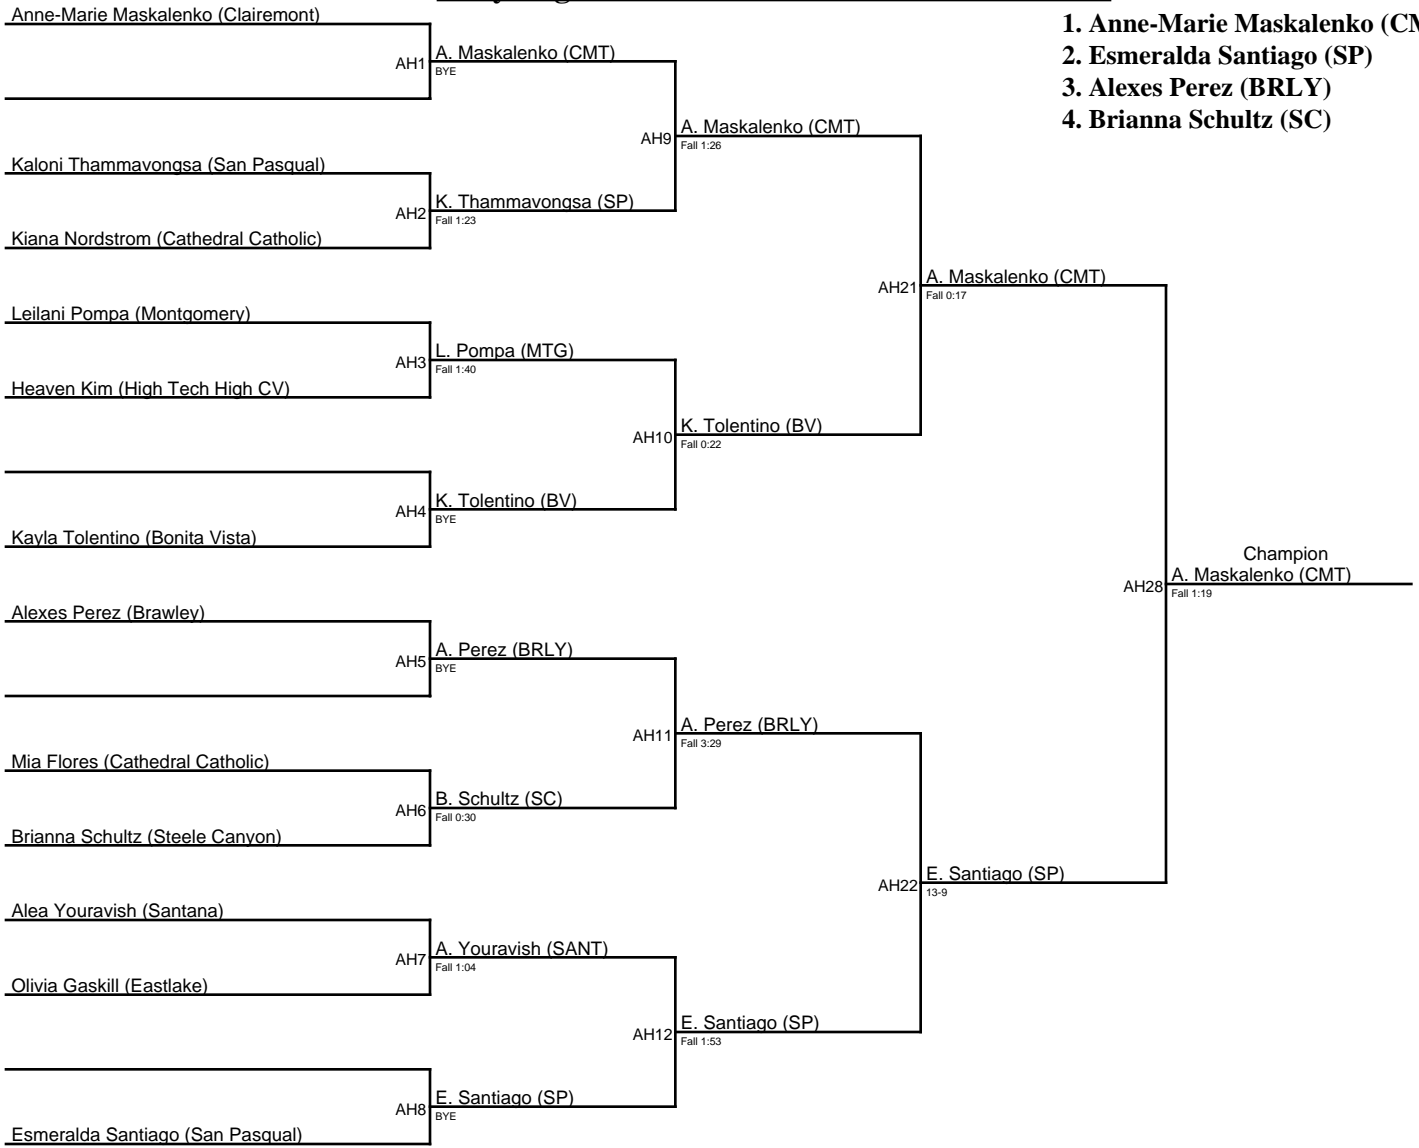

Lady Eagles Invitational 2018 / 126

Lady Eagles Invitational 2018 / 131

1. Carli Bridges (SP)
2. Neangnum Chem (MV)
3. Alyssa Campos (HLX)
4. Kayley Garcia (VIS)

Lady Eagles Invitational 2018 / 137

1. Anne-Marie Maskalenko (CMT)
2. Esmeralda Santiago (SP)
3. Alexis Perez (BRLY)
4. Brianna Schultz (SC)