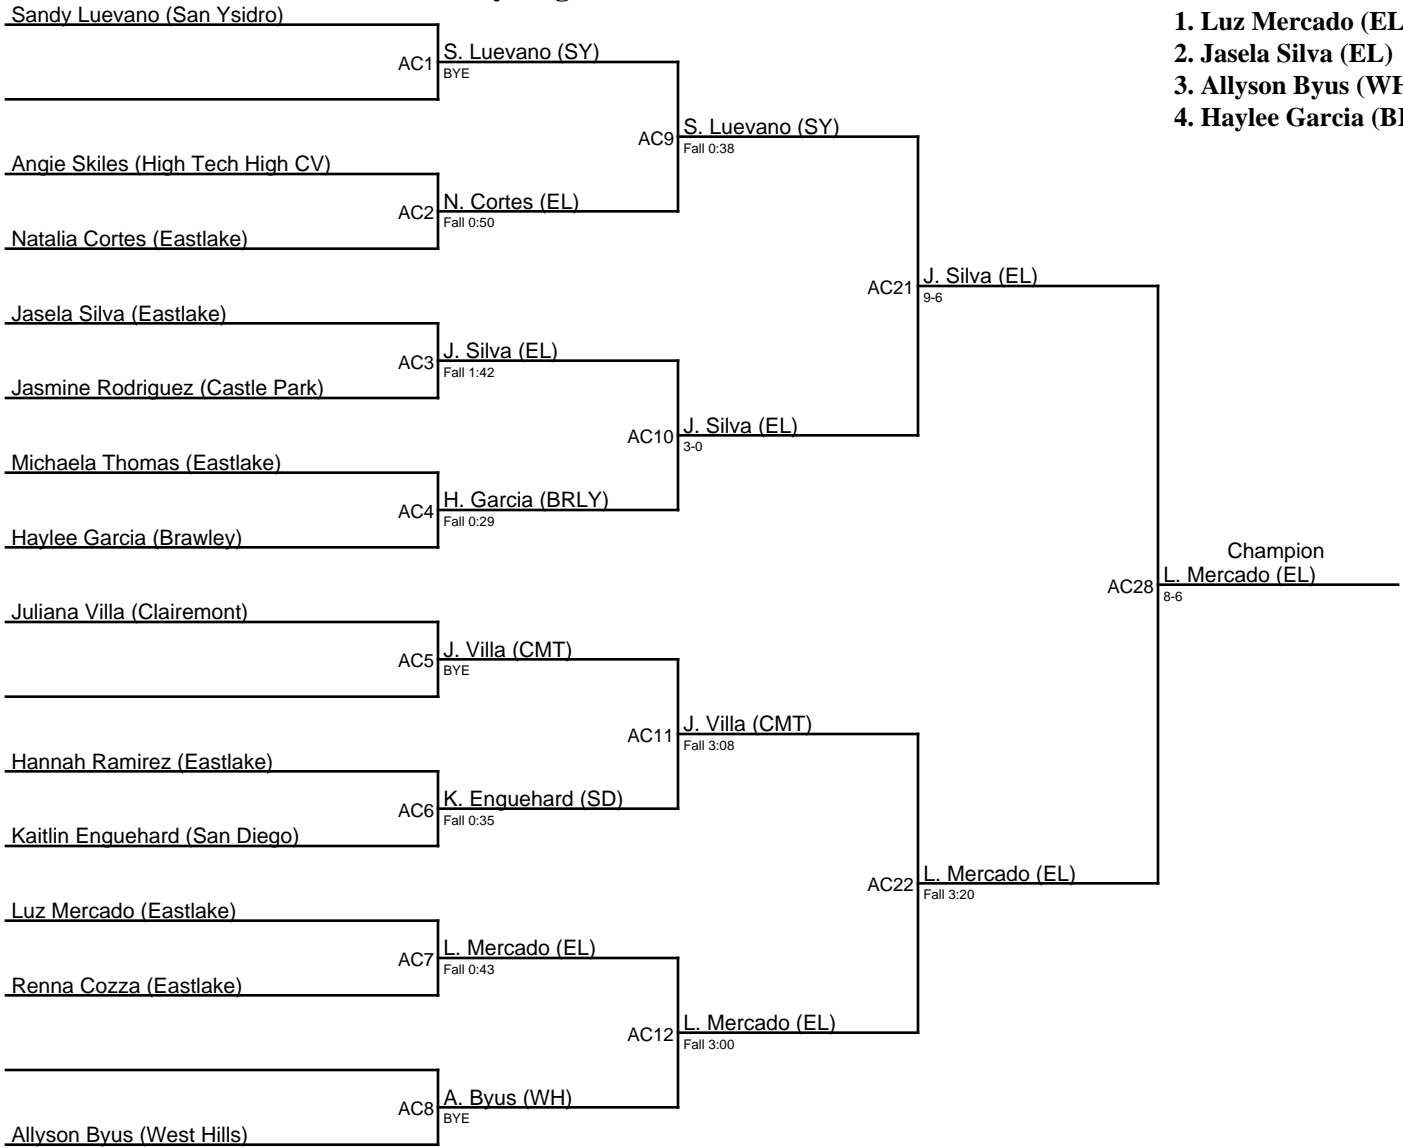

Lady Eagles Invitational 2018 / 111

1. Luz Mercado (EL)
2. Jasela Silva (EL)
3. Allyson Byus (WH)
4. Haylee Garcia (BRLY)