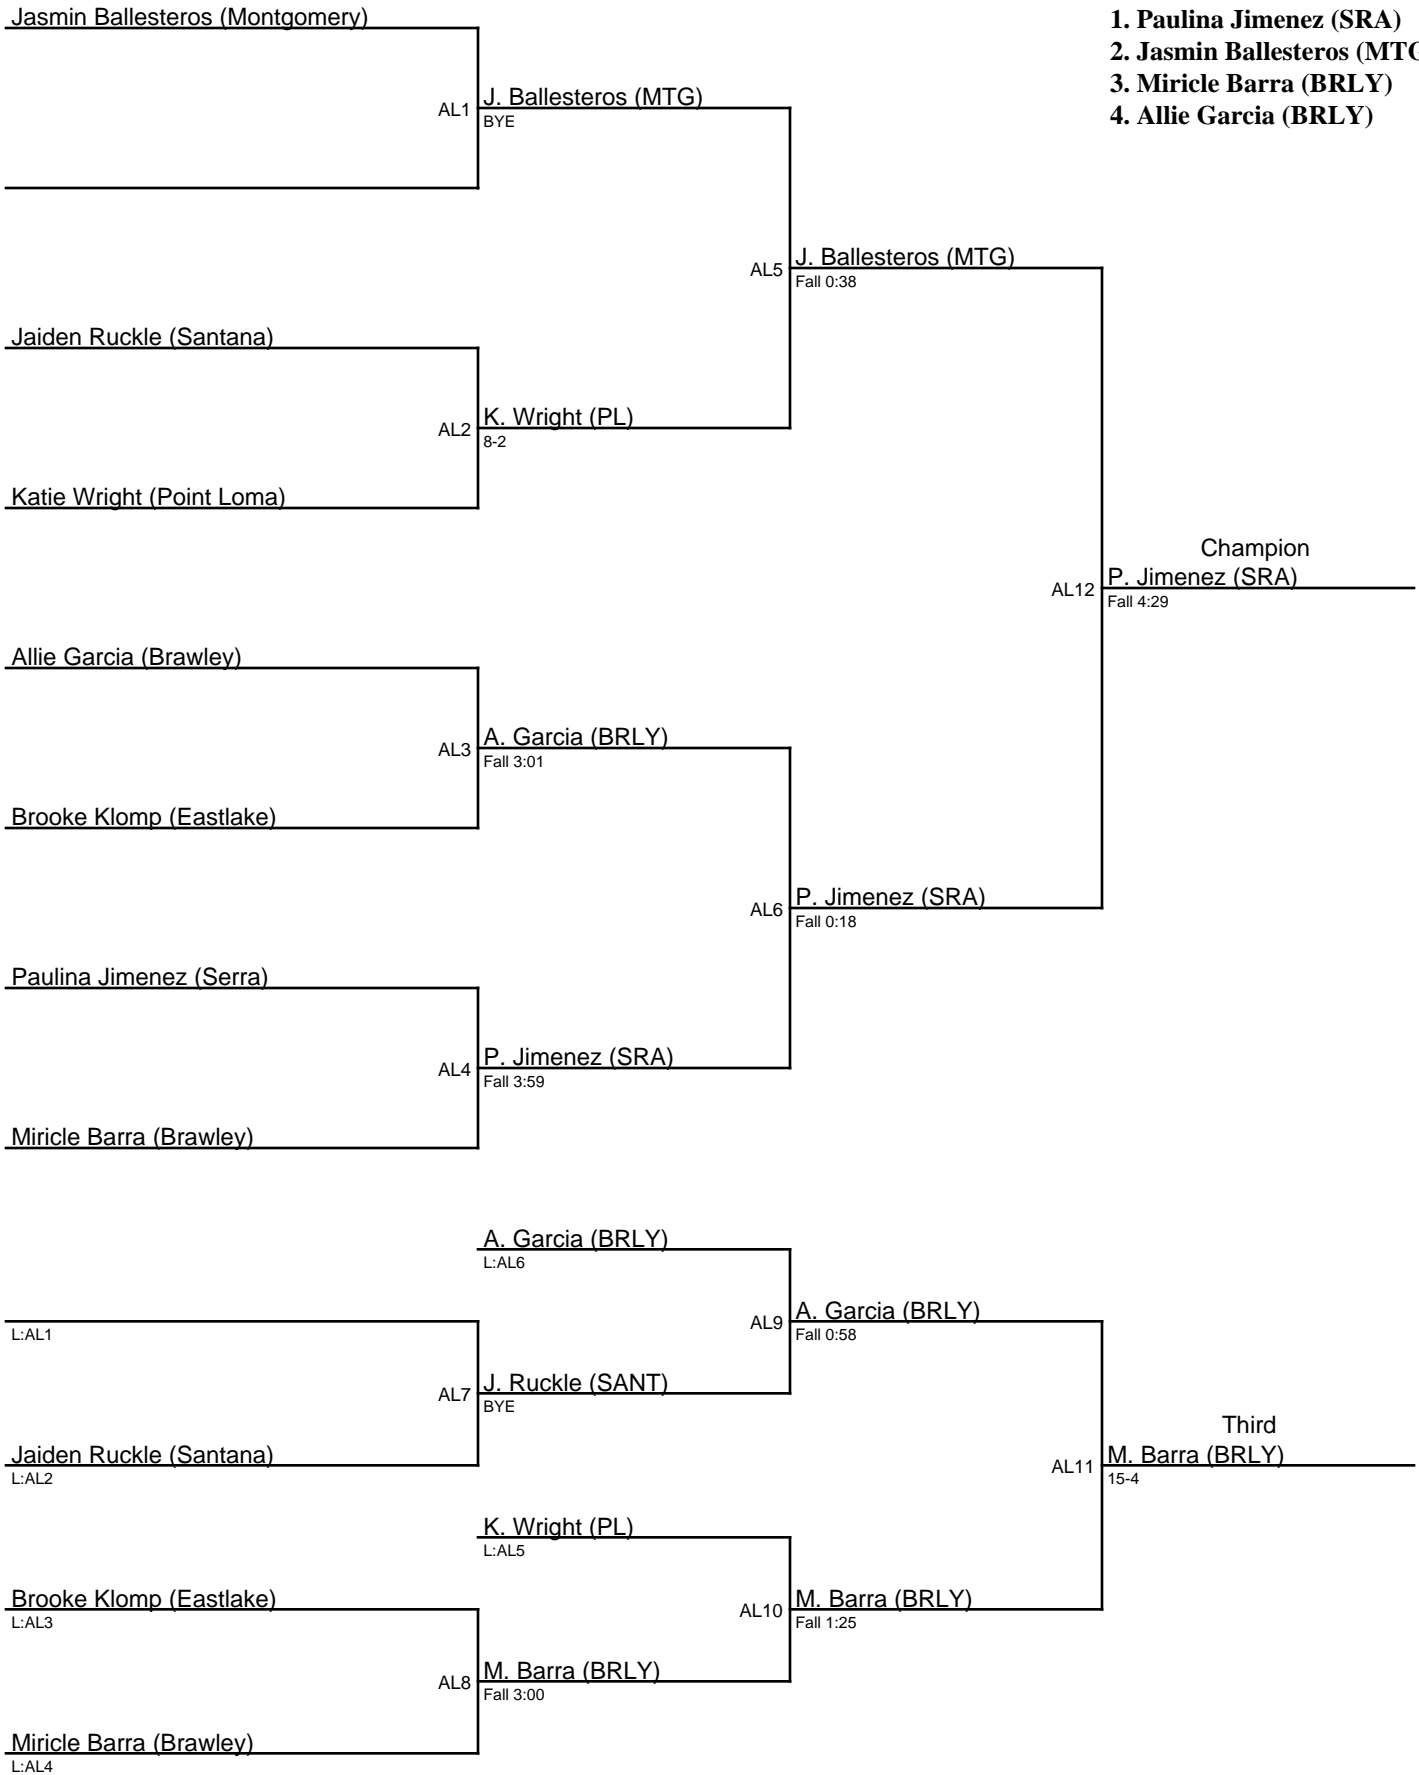

Lady Eagles Invitational 2018 / 170

1. Paulina Jimenez (SRA)
2. Jasmin Ballesteros (MTG)
3. Miricle Barra (BRLY)
4. Allie Garcia (BRLY)