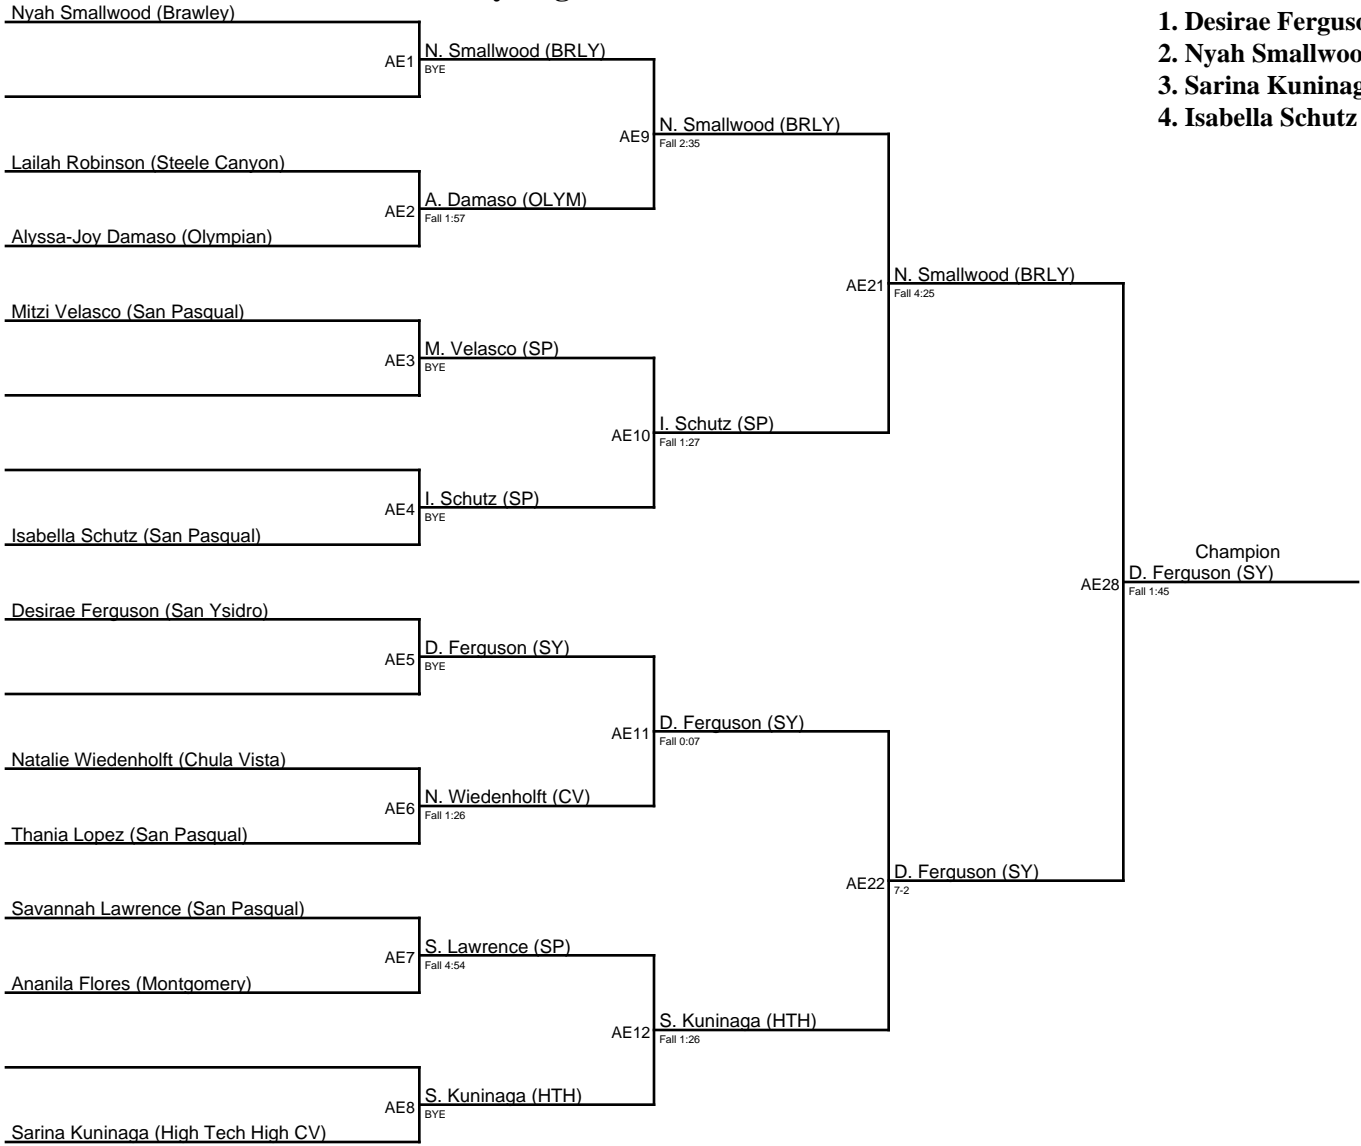

Lady Eagles Invitational 2018 / 116

1. Toren Dunbar (SC)
2. Ana Mercado (EL)
3. Jalissa Alvarez (BRLY)
4. Kanoe Griggs (BV)

Lady Eagles Invitational 2018 / 121

1. Desirae Ferguson (SY)
2. Nyah Smallwood (BRLY)
3. Sarina Kuninaga (HTH)
4. Isabella Schutz (SP)