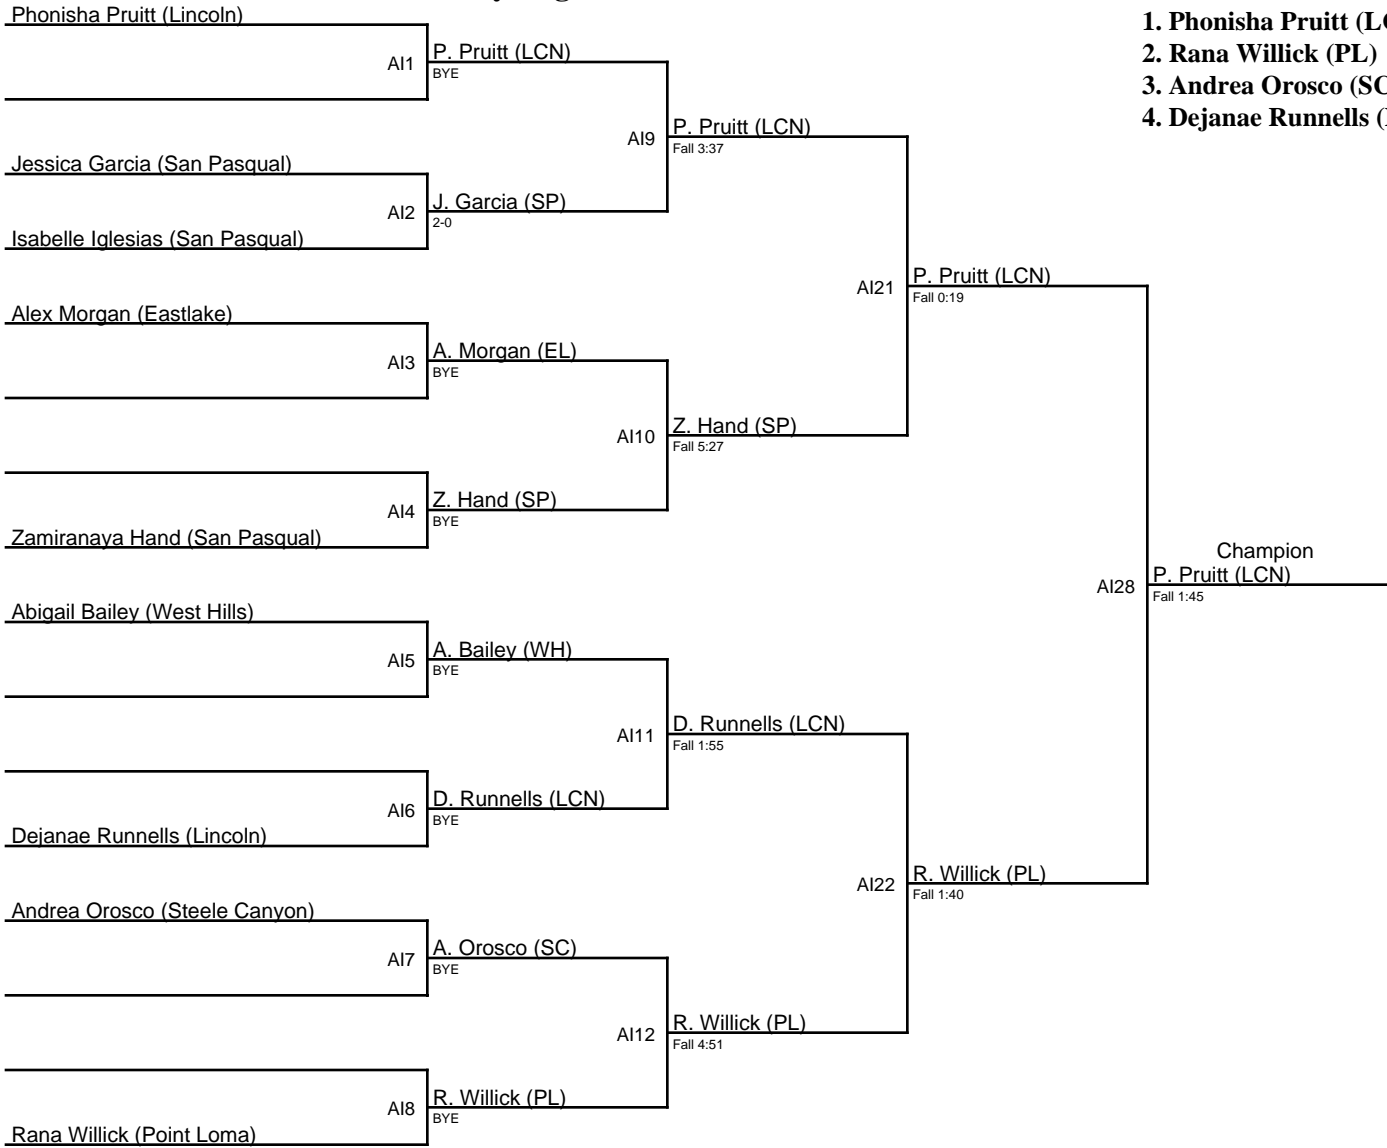

Lady Eagles Invitational 2018 / 143

1. Phonisha Pruitt (LCN)
2. Rana Willick (PL)
3. Andrea Orosco (SC)
4. Dejanae Runnells (LCN)