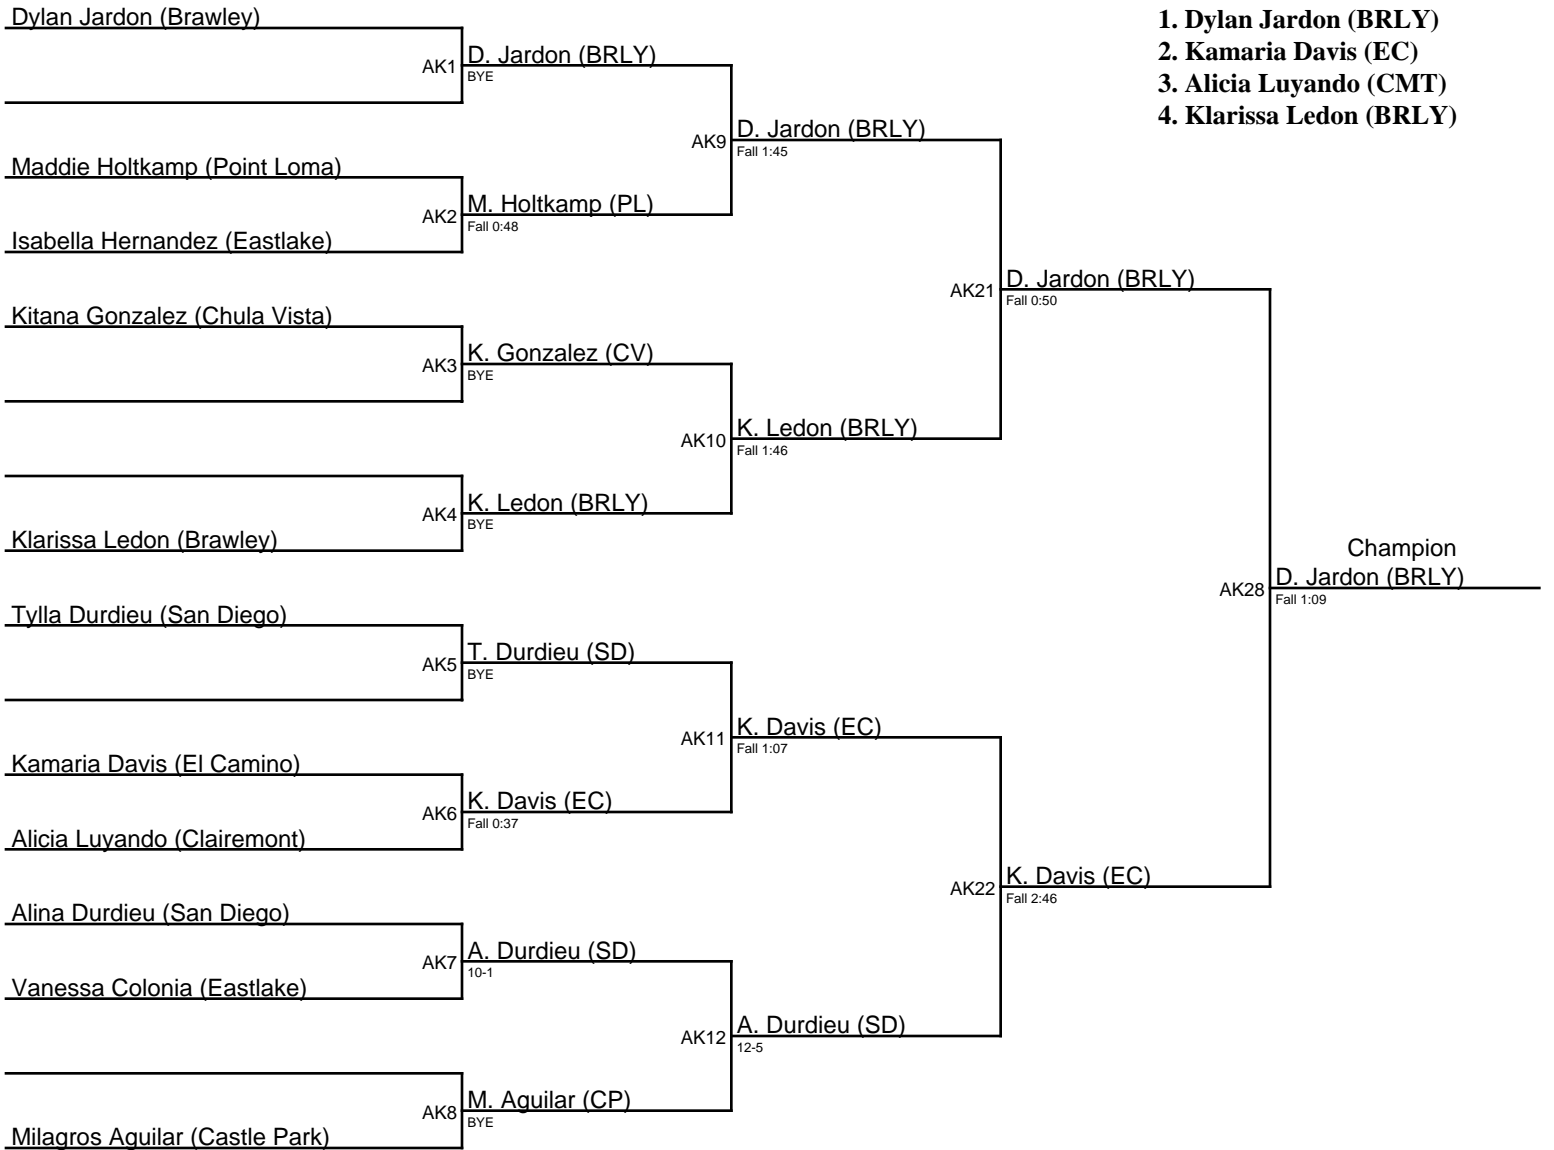

Lady Eagles Invitational 2018 / 160

1. Dylan Jardon (BRLY)
2. Kamaria Davis (EC)
3. Alicia Luyando (CMT)
4. Klarissa Ledon (BRLY)