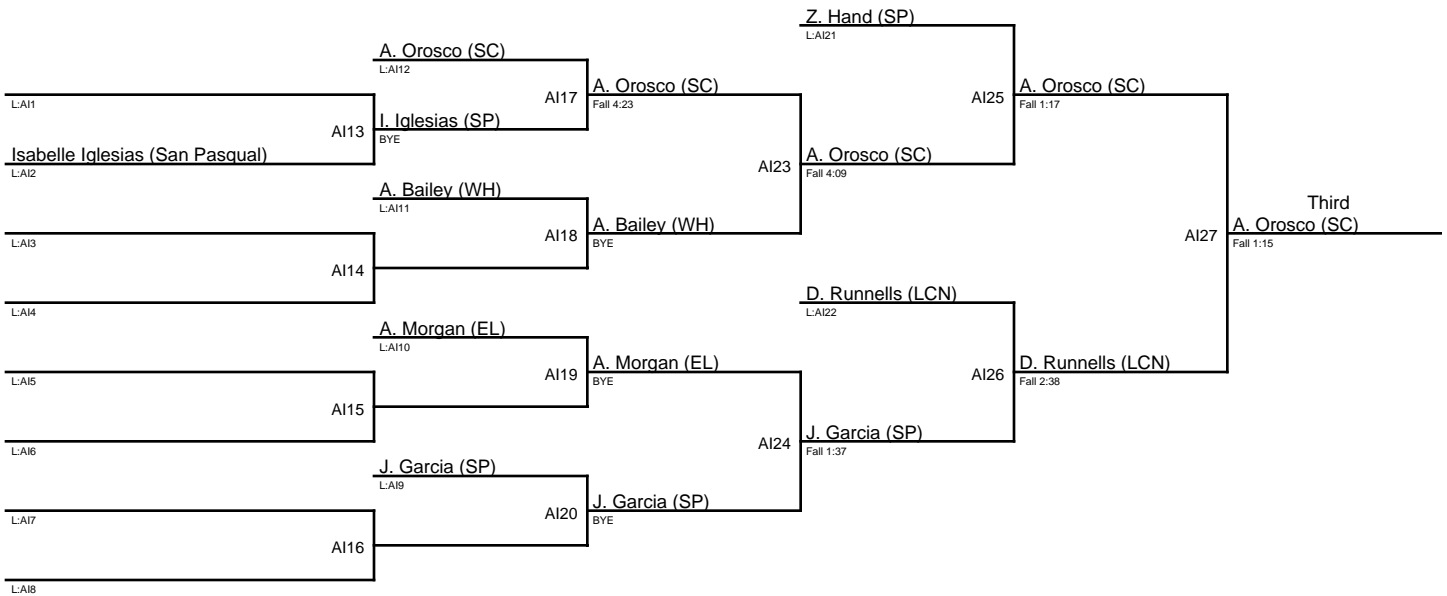

Lady Eagles Invitational 2018 / 143

1. Phonisha Pruitt (LCN)
2. Rana Willick (PL)
3. Andrea Orosco (SC)
4. Dejanae Runnells (LCN)