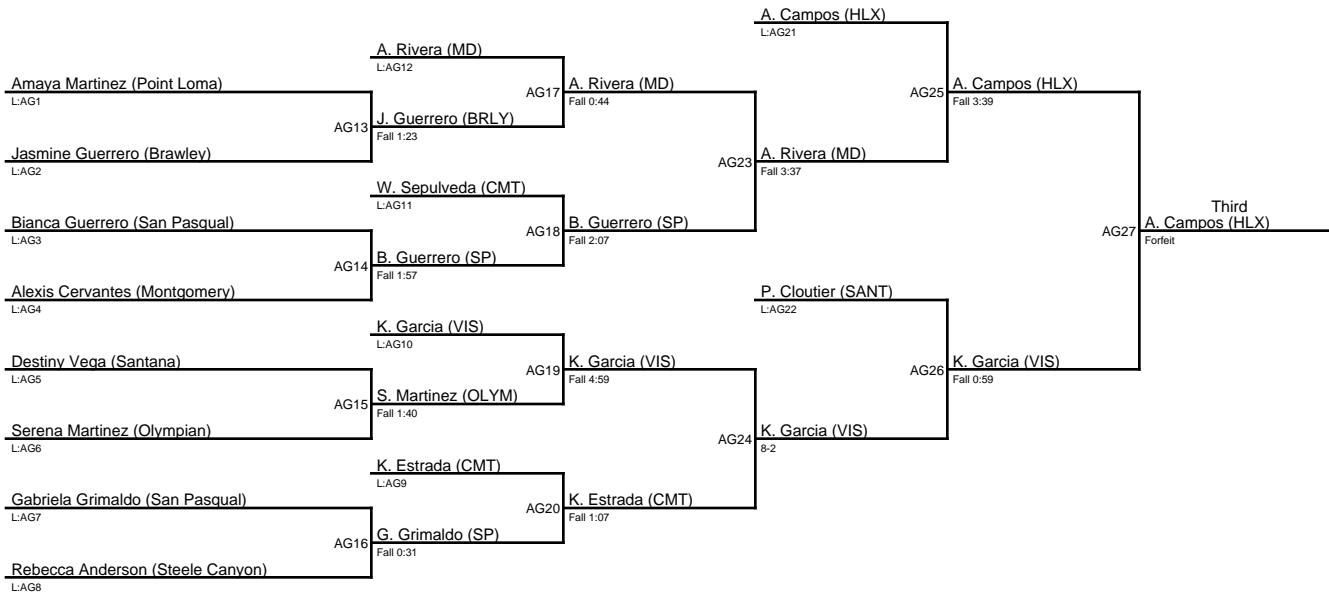

Lady Eagles Invitational 2018 / 116

1. Toren Dunbar (SC)
2. Ana Mercado (EL)
3. Jalissa Alvarez (BRLY)
4. Kanoe Griggs (BV)

Lady Eagles Invitational 2018 / 121

1. Desirae Ferguson (SY)
2. Nyah Smallwood (BRLY)
3. Sarina Kuninaga (HTH)
4. Isabella Schutz (SP)

Lady Eagles Invitational 2018 / 126

Lady Eagles Invitational 2018 / 131

1. Carli Bridges (SP)
2. Neangnum Chem (MV)
3. Alyssa Campos (HLX)
4. Kayley Garcia (VIS)

Lady Eagles Invitational 2018 / 137

1. Anne-Marie Maskalenko (CMT)
2. Esmeralda Santiago (SP)
3. Alexis Perez (BRLY)
4. Brianna Schultz (SC)