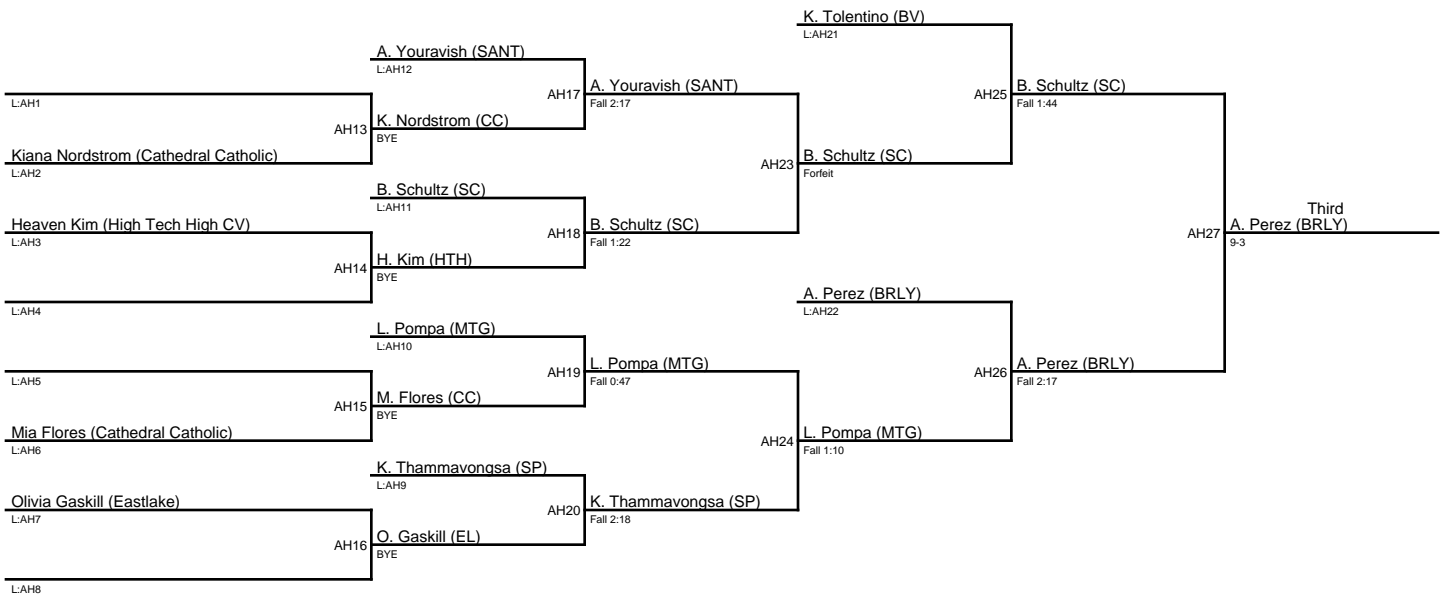

Lady Eagles Invitational 2018 / 126

Lady Eagles Invitational 2018 / 131

1. Carli Bridges (SP)
2. Neangnum Chem (MV)
3. Alyssa Campos (HLX)
4. Kayley Garcia (VIS)

Lady Eagles Invitational 2018 / 137

1. Anne-Marie Maskalenko (CMT)
2. Esmeralda Santiago (SP)
3. Alexis Perez (BRLY)
4. Brianna Schultz (SC)