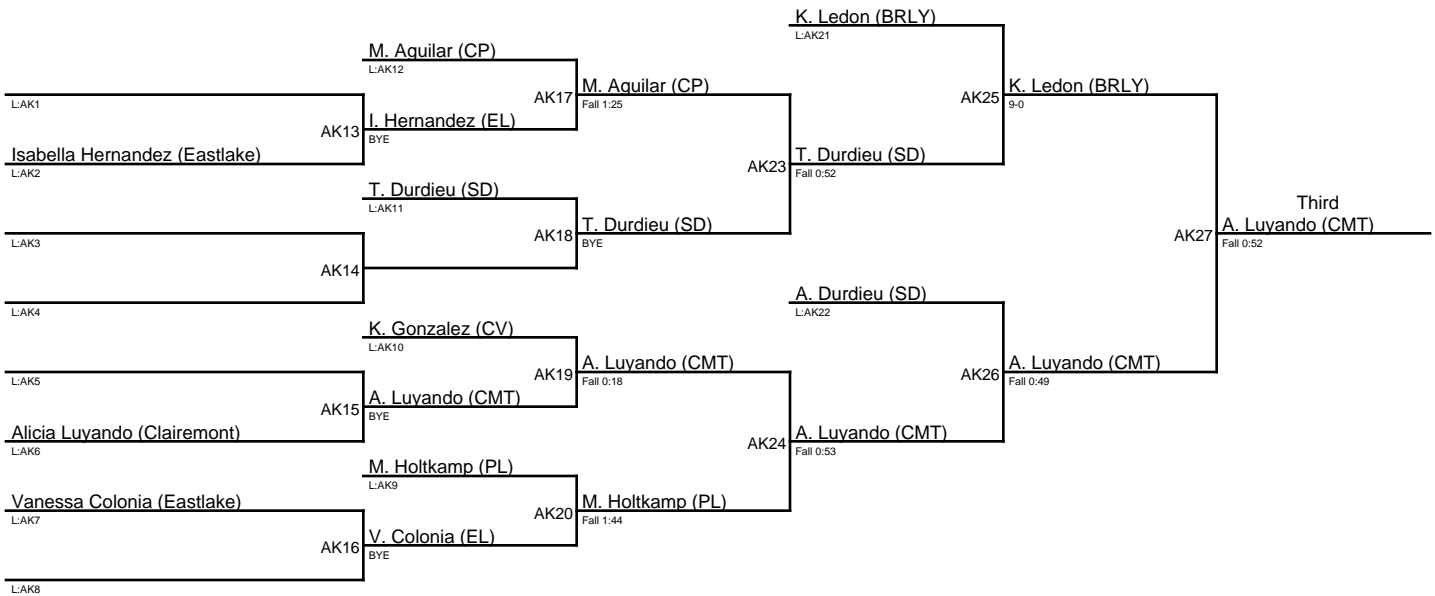

Lady Eagles Invitational 2018 / 116

1. Toren Dunbar (SC)
2. Ana Mercado (EL)
3. Jalissa Alvarez (BRLY)
4. Kanoe Griggs (BV)

Lady Eagles Invitational 2018 / 121

1. Desirae Ferguson (SY)
2. Nyah Smallwood (BRLY)
3. Sarina Kuninaga (HTH)
4. Isabella Schutz (SP)

Lady Eagles Invitational 2018 / 126

Lady Eagles Invitational 2018 / 131

1. Carli Bridges (SP)
2. Neangnum Chem (MV)
3. Alyssa Campos (HLX)
4. Kayley Garcia (VIS)

Lady Eagles Invitational 2018 / 137

1. Anne-Marie Maskalenko (CMT)
2. Esmeralda Santiago (SP)
3. Alexis Perez (BRLY)
4. Brianna Schultz (SC)

Lady Eagles Invitational 2018 / 143

1. Phonisha Pruitt (LCN)
2. Rana Willick (PL)
3. Andrea Orosco (SC)
4. Dejanae Runnells (LCN)

Lady Eagles Invitational 2018 / 160

1. Dylan Jardon (BRLY)
2. Kamaria Davis (EC)
3. Alicia Luyando (CMT)
4. Klarissa Ledon (BRLY)