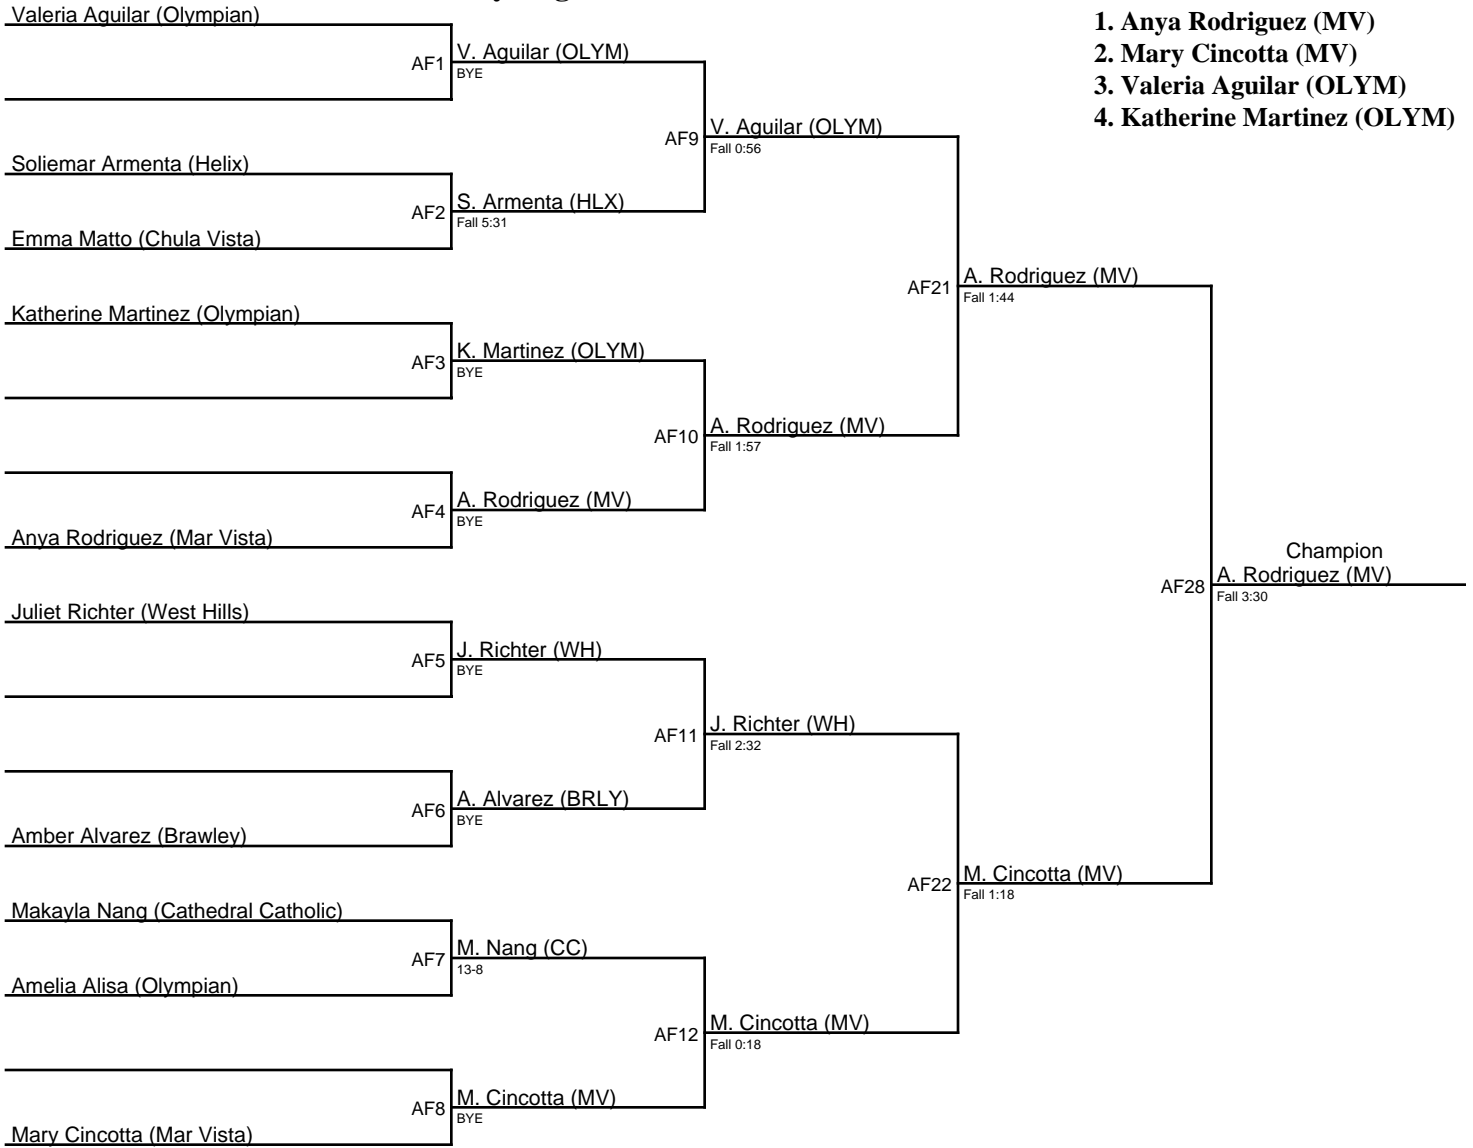

Lady Eagles Invitational 2018 / 126