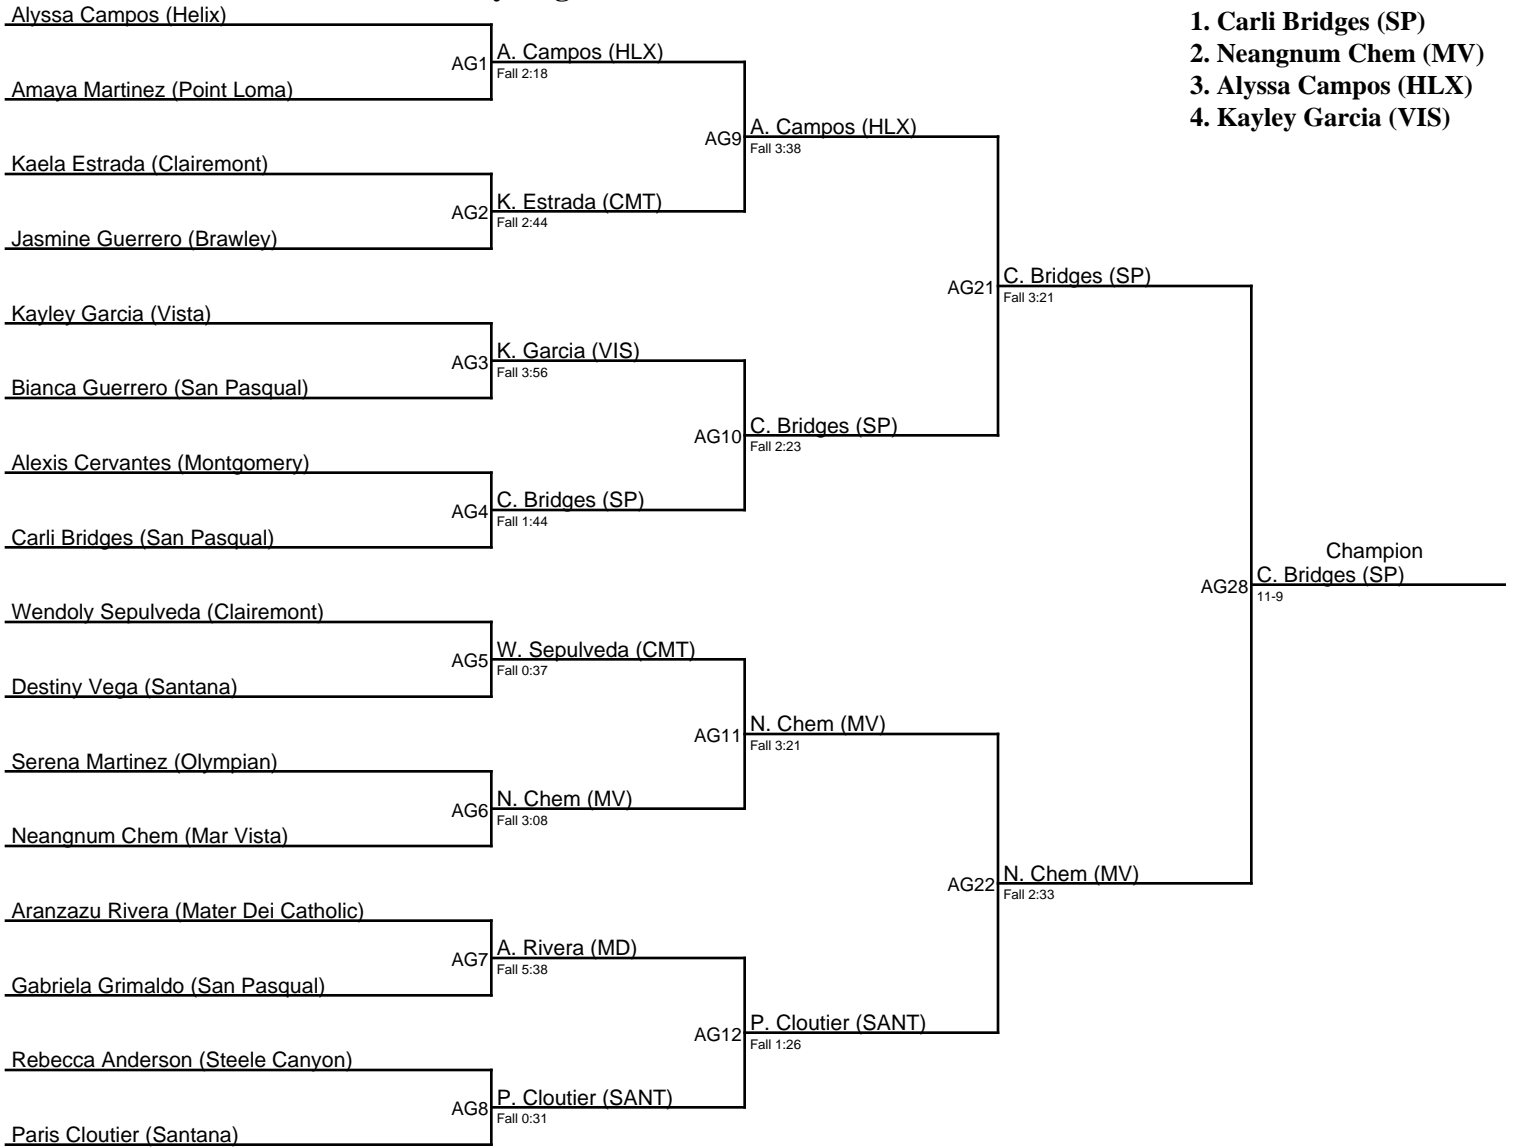

Lady Eagles Invitational 2018 / 131

1. Carli Bridges (SP)
2. Neangnum Chem (MV)
3. Alyssa Campos (HLX)
4. Kayley Garcia (VIS)