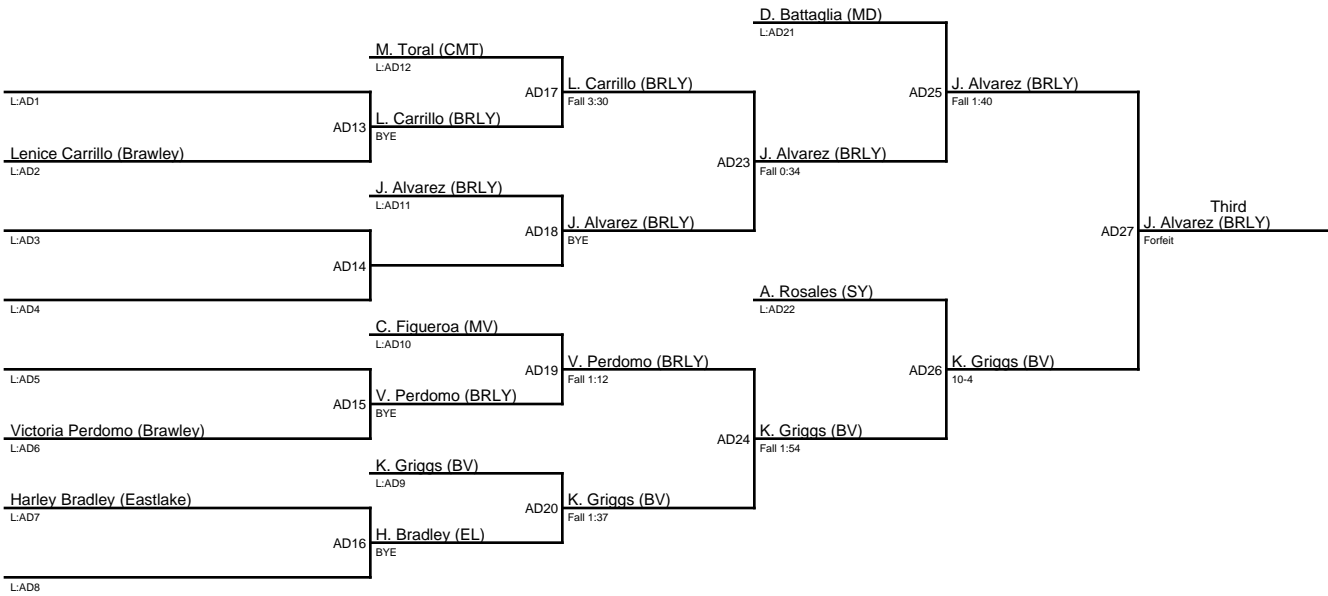

AB10 A. Sprague (HTH)
Fall 1:44

Champion
AB12 K. Salais (CLX)
Tech Fall 16-1

Third
AB11 A. Espinoza (BRLY)
Fall 0:52

Lady Eagles Invitational 2018 / 111

1. Luz Mercado (EL)
2. Jasela Silva (EL)
3. Allyson Byus (WH)
4. Haylee Garcia (BRLY)

Lady Eagles Invitational 2018 / 116

1. Toren Dunbar (SC)
2. Ana Mercado (EL)
3. Jalissa Alvarez (BRLY)
4. Kanoe Griggs (BV)

Lady Eagles Invitational 2018 / 121

1. Desirae Ferguson (SY)
2. Nyah Smallwood (BRLY)
3. Sarina Kuninaga (HTH)
4. Isabella Schutz (SP)