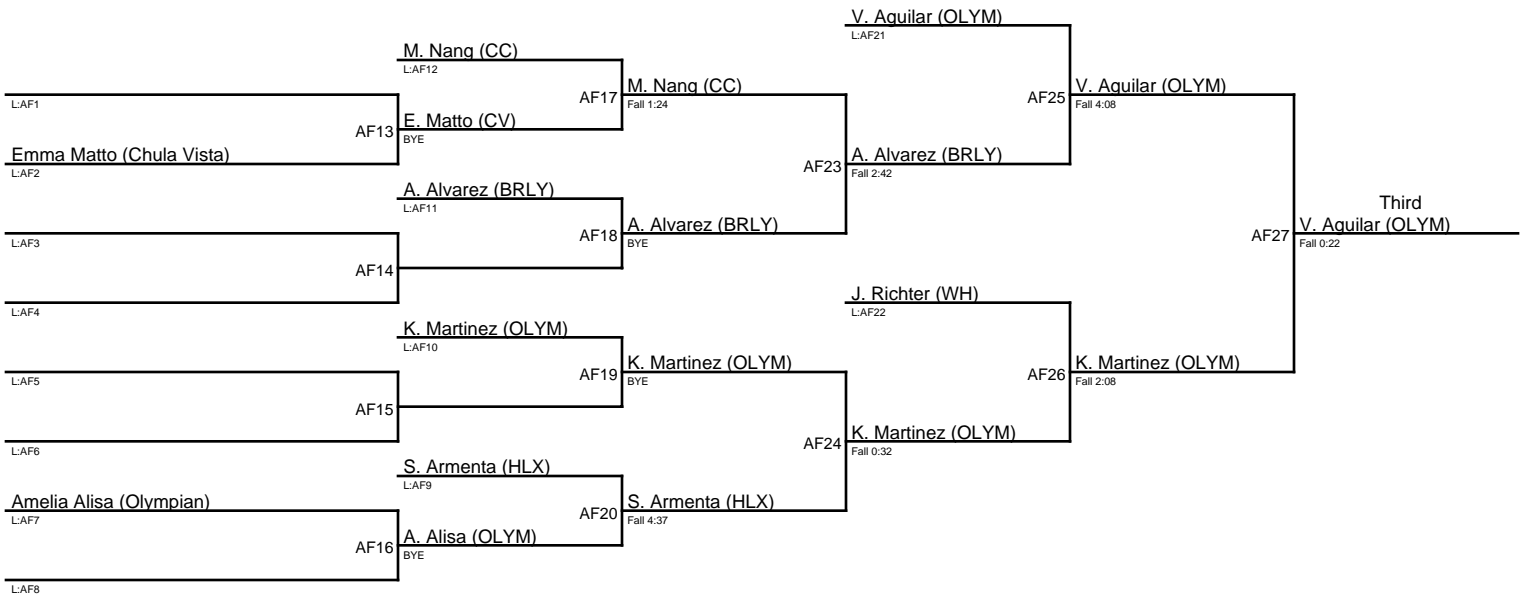

AB10 A. Sprague (HTH)
Fall 1:44

Champion
AB12 K. Salais (CLX)
Tech Fall 16-1

Third
AB11 A. Espinoza (BRLY)
Fall 0:52

Lady Eagles Invitational 2018 / 111

1. Luz Mercado (EL)
2. Jasela Silva (EL)
3. Allyson Byus (WH)
4. Haylee Garcia (BRLY)

Lady Eagles Invitational 2018 / 116

1. Toren Dunbar (SC)
2. Ana Mercado (EL)
3. Jalissa Alvarez (BRLY)
4. Kanoe Griggs (BV)

Lady Eagles Invitational 2018 / 121

1. Desirae Ferguson (SY)
2. Nyah Smallwood (BRLY)
3. Sarina Kuninaga (HTH)
4. Isabella Schutz (SP)

Lady Eagles Invitational 2018 / 126

Lady Eagles Invitational 2018 / 131

1. Carli Bridges (SP)
2. Neangnum Chem (MV)
3. Alyssa Campos (HLX)
4. Kayley Garcia (VIS)

Lady Eagles Invitational 2018 / 137

1. Anne-Marie Maskalenko (CMT)
2. Esmeralda Santiago (SP)
3. Alexis Perez (BRLY)
4. Brianna Schultz (SC)