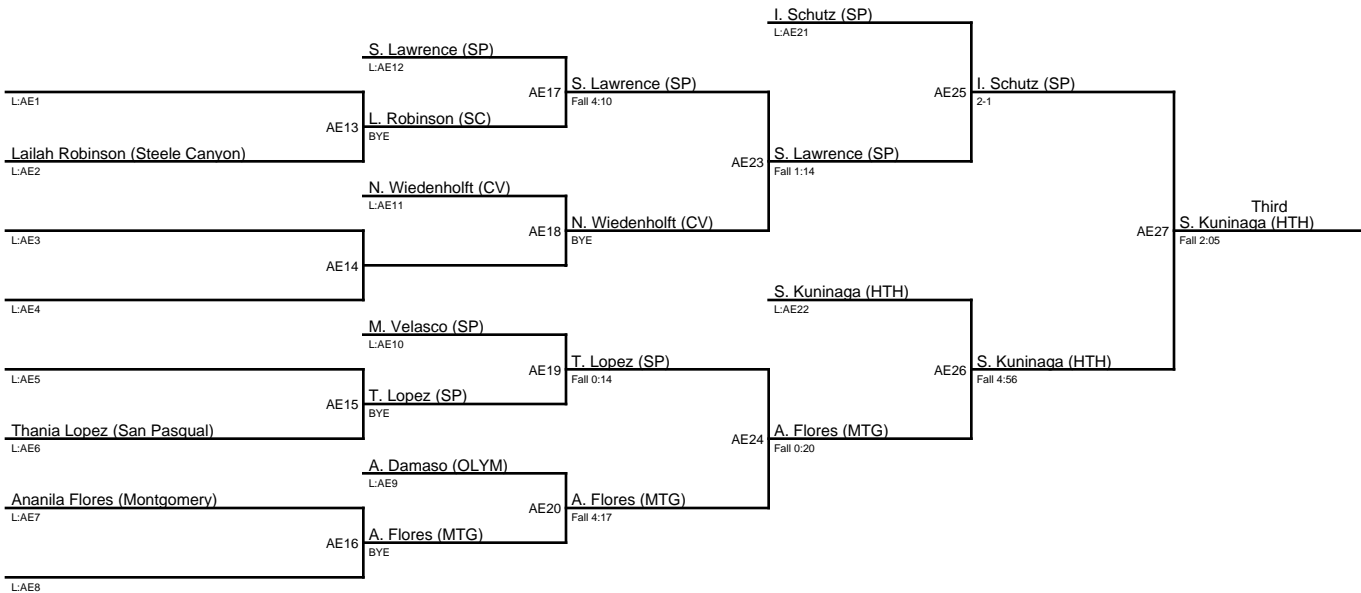

AB10 A. Sprague (HTH)
Fall 1:44

Champion
AB12 K. Salais (CLX)
Tech Fall 16-1

Third
AB11 A. Espinoza (BRLY)
Fall 0:52

Lady Eagles Invitational 2018 / 111

1. Luz Mercado (EL)
2. Jasela Silva (EL)
3. Allyson Byus (WH)
4. Haylee Garcia (BRLY)

Lady Eagles Invitational 2018 / 116

1. Toren Dunbar (SC)
2. Ana Mercado (EL)
3. Jalissa Alvarez (BRLY)
4. Kanoe Griggs (BV)

Lady Eagles Invitational 2018 / 121

1. Desirae Ferguson (SY)
2. Nyah Smallwood (BRLY)
3. Sarina Kuninaga (HTH)
4. Isabella Schutz (SP)