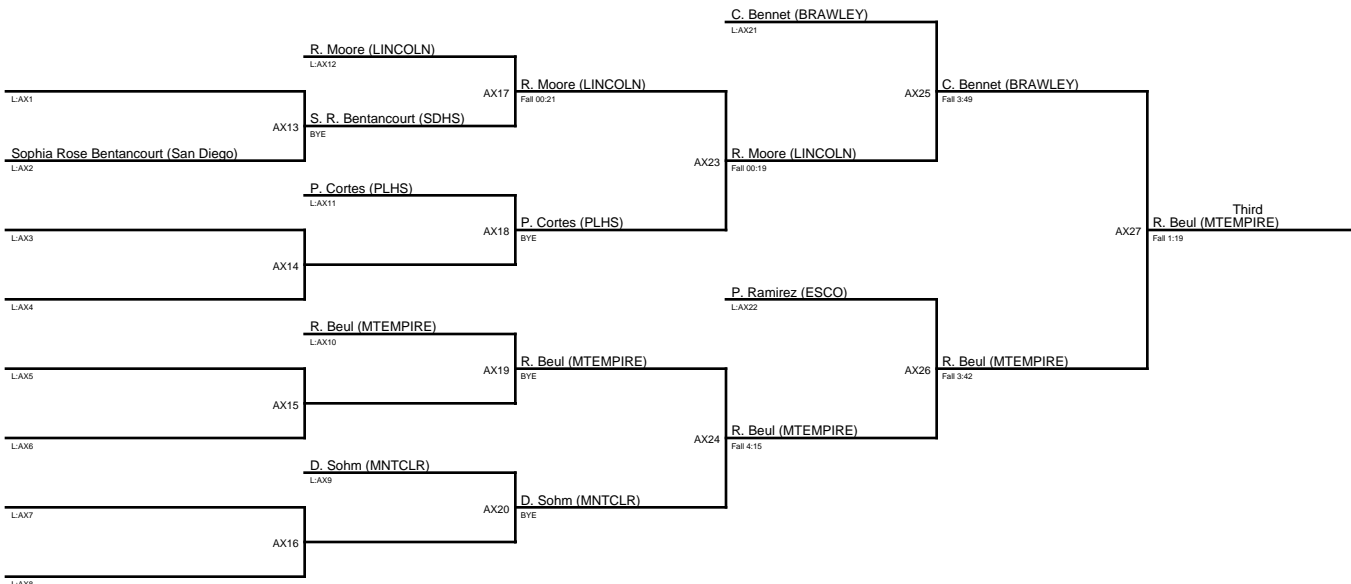

2018 San Pasqual Lady Eagles Invitational Wrestling Tournament / 189

Emily Velazquez (San Pasqual)

1. Emily Velazquez (SPHS)
2. Aylin Salas (OTAY)
3. Rose Beul (MTEMPIRE)
4. Cleo Bennet (BRAWLEY)