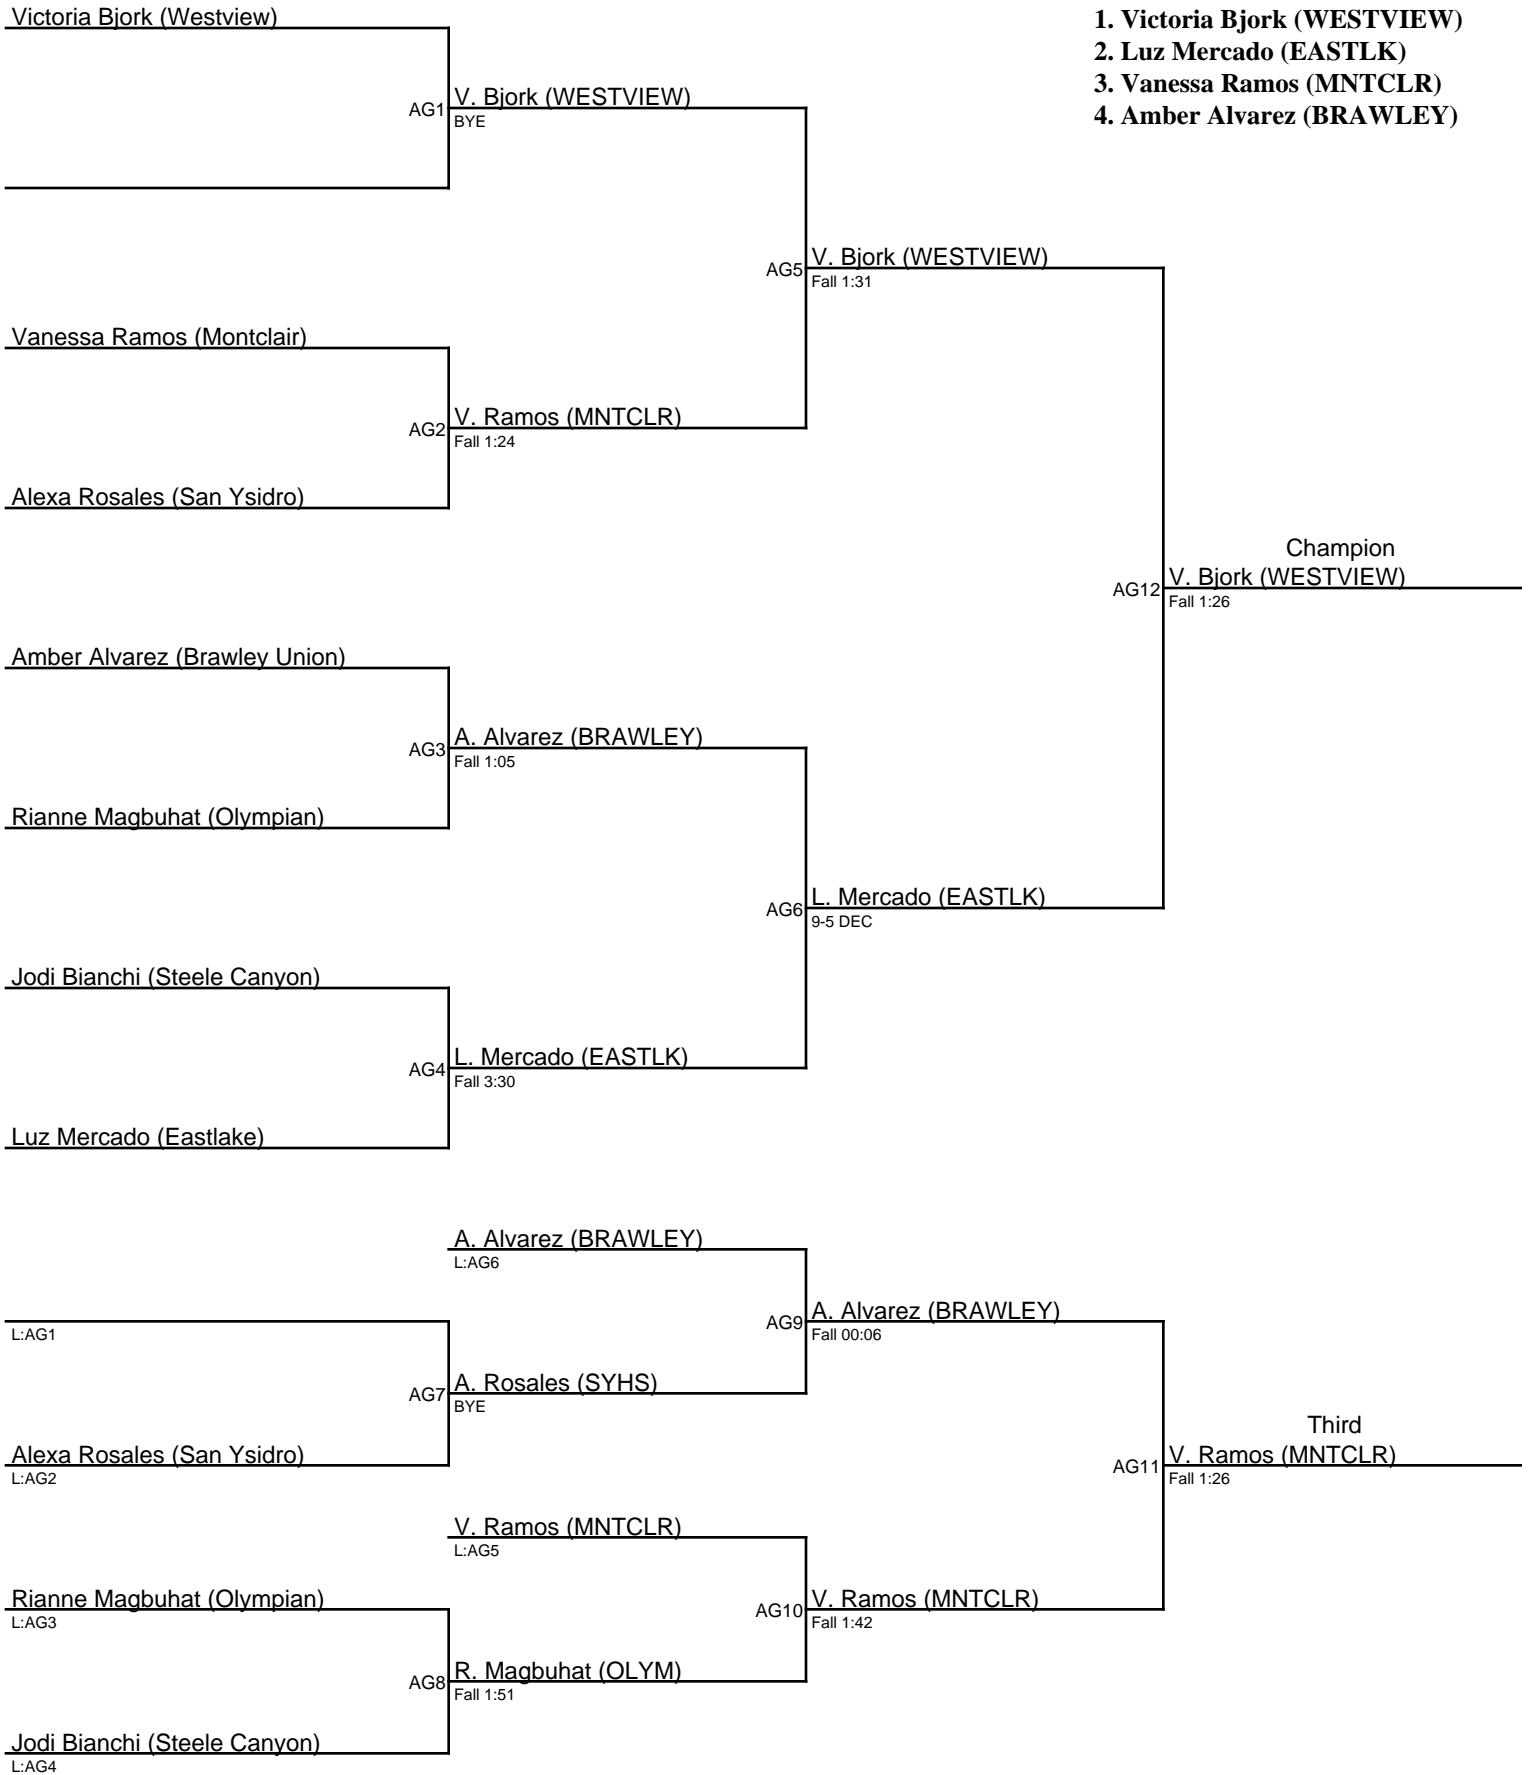

# 2018 San Pasqual Lady Eagles Invitational Wrestling Tournament / 116

**2018 San Pasqual Lady Eagles Invitational Wrestling Tournament / 116 N**

Litzzy Martinez (Montclair)

AH1

L. Martinez (MNTCLR)

BYE

1. Gabriella Coates (GRSS)
2. Valerie Lopez (SERRA)
3. Litzzy Martinez (MNTCLR)
4. Sarabelle Martinez (OLYM)