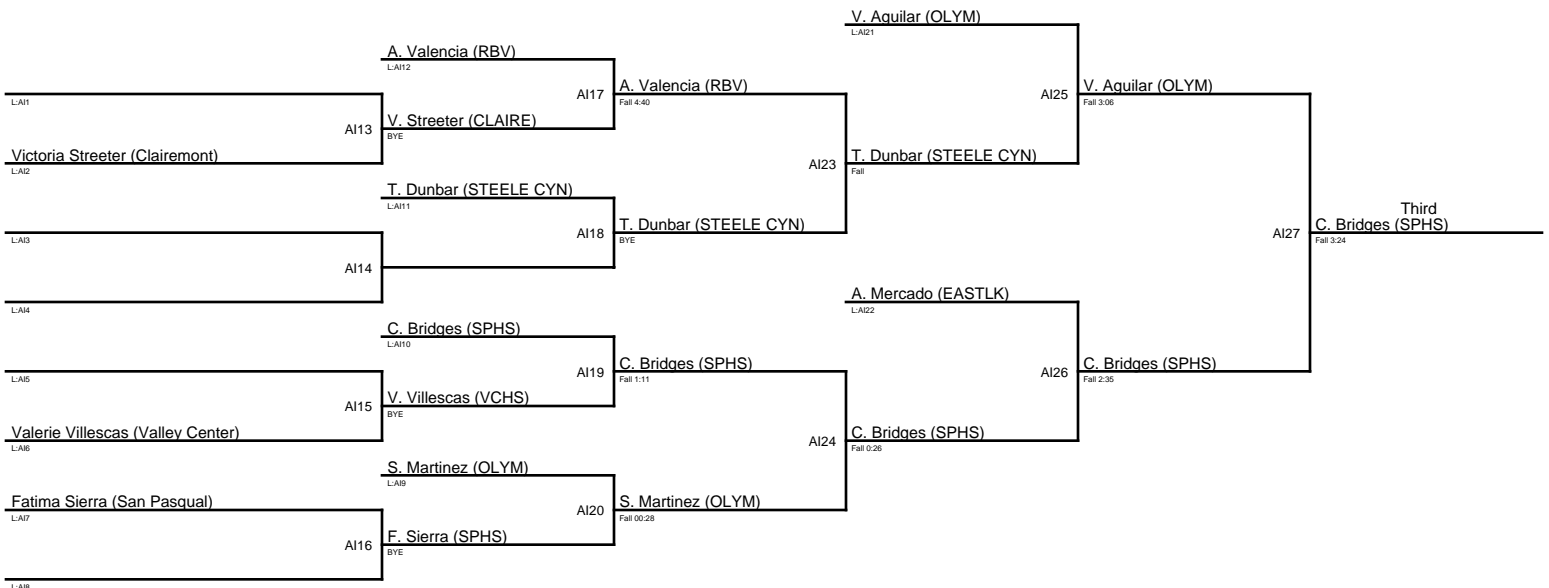

2018 San Pasqual Lady Eagles Invitational Wrestling Tournament / 121

Kayla Santos (Westview)