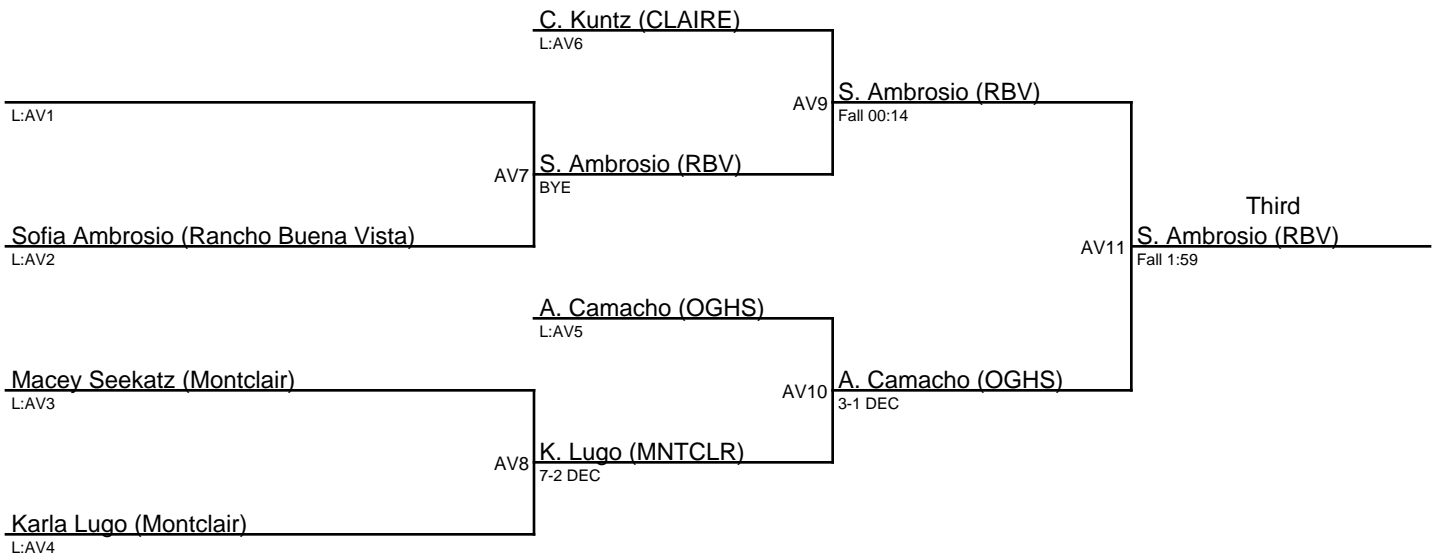

2018 San Pasqual Lady Eagles Invitational Wrestling Tournament / 170

Tiffany Beltran (Otay Ranch)

1. Tiffany Beltran (OTAY)
2. Chloe Rabe (CUHS)
3. Sofia Ambrosio (RBV)
4. Alondra Camacho (OGHS)

Chelsea Kuntz (Clairemont)

Macey Seekatz (Montclair)

Karla Lugo (Montclair)

Chloe Rabe (Central Union)