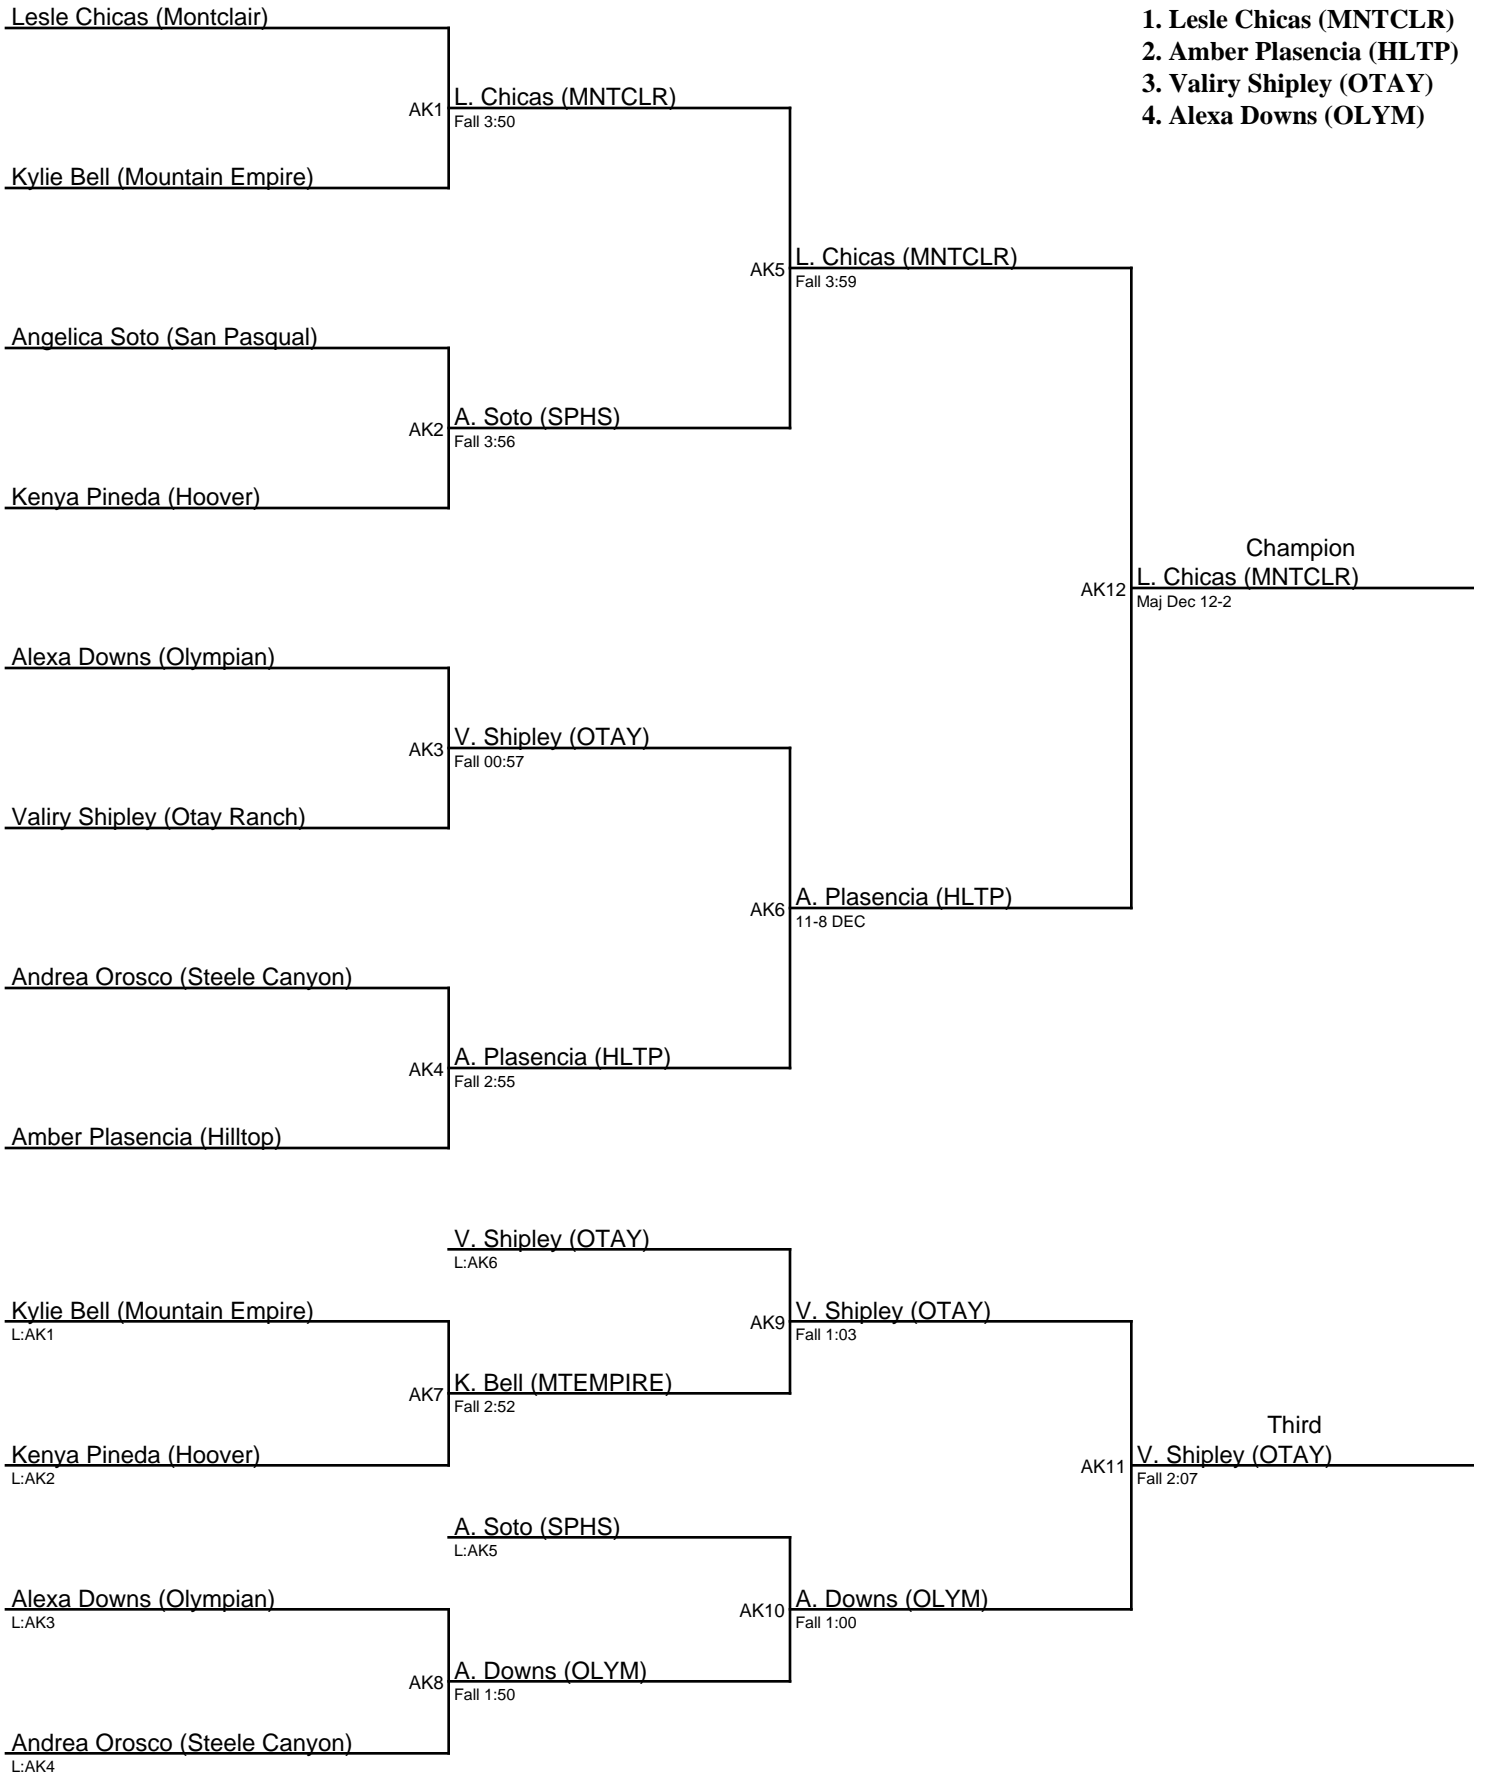

# 2018 San Pasqual Lady Eagles Invitational Wrestling Tournament / 126