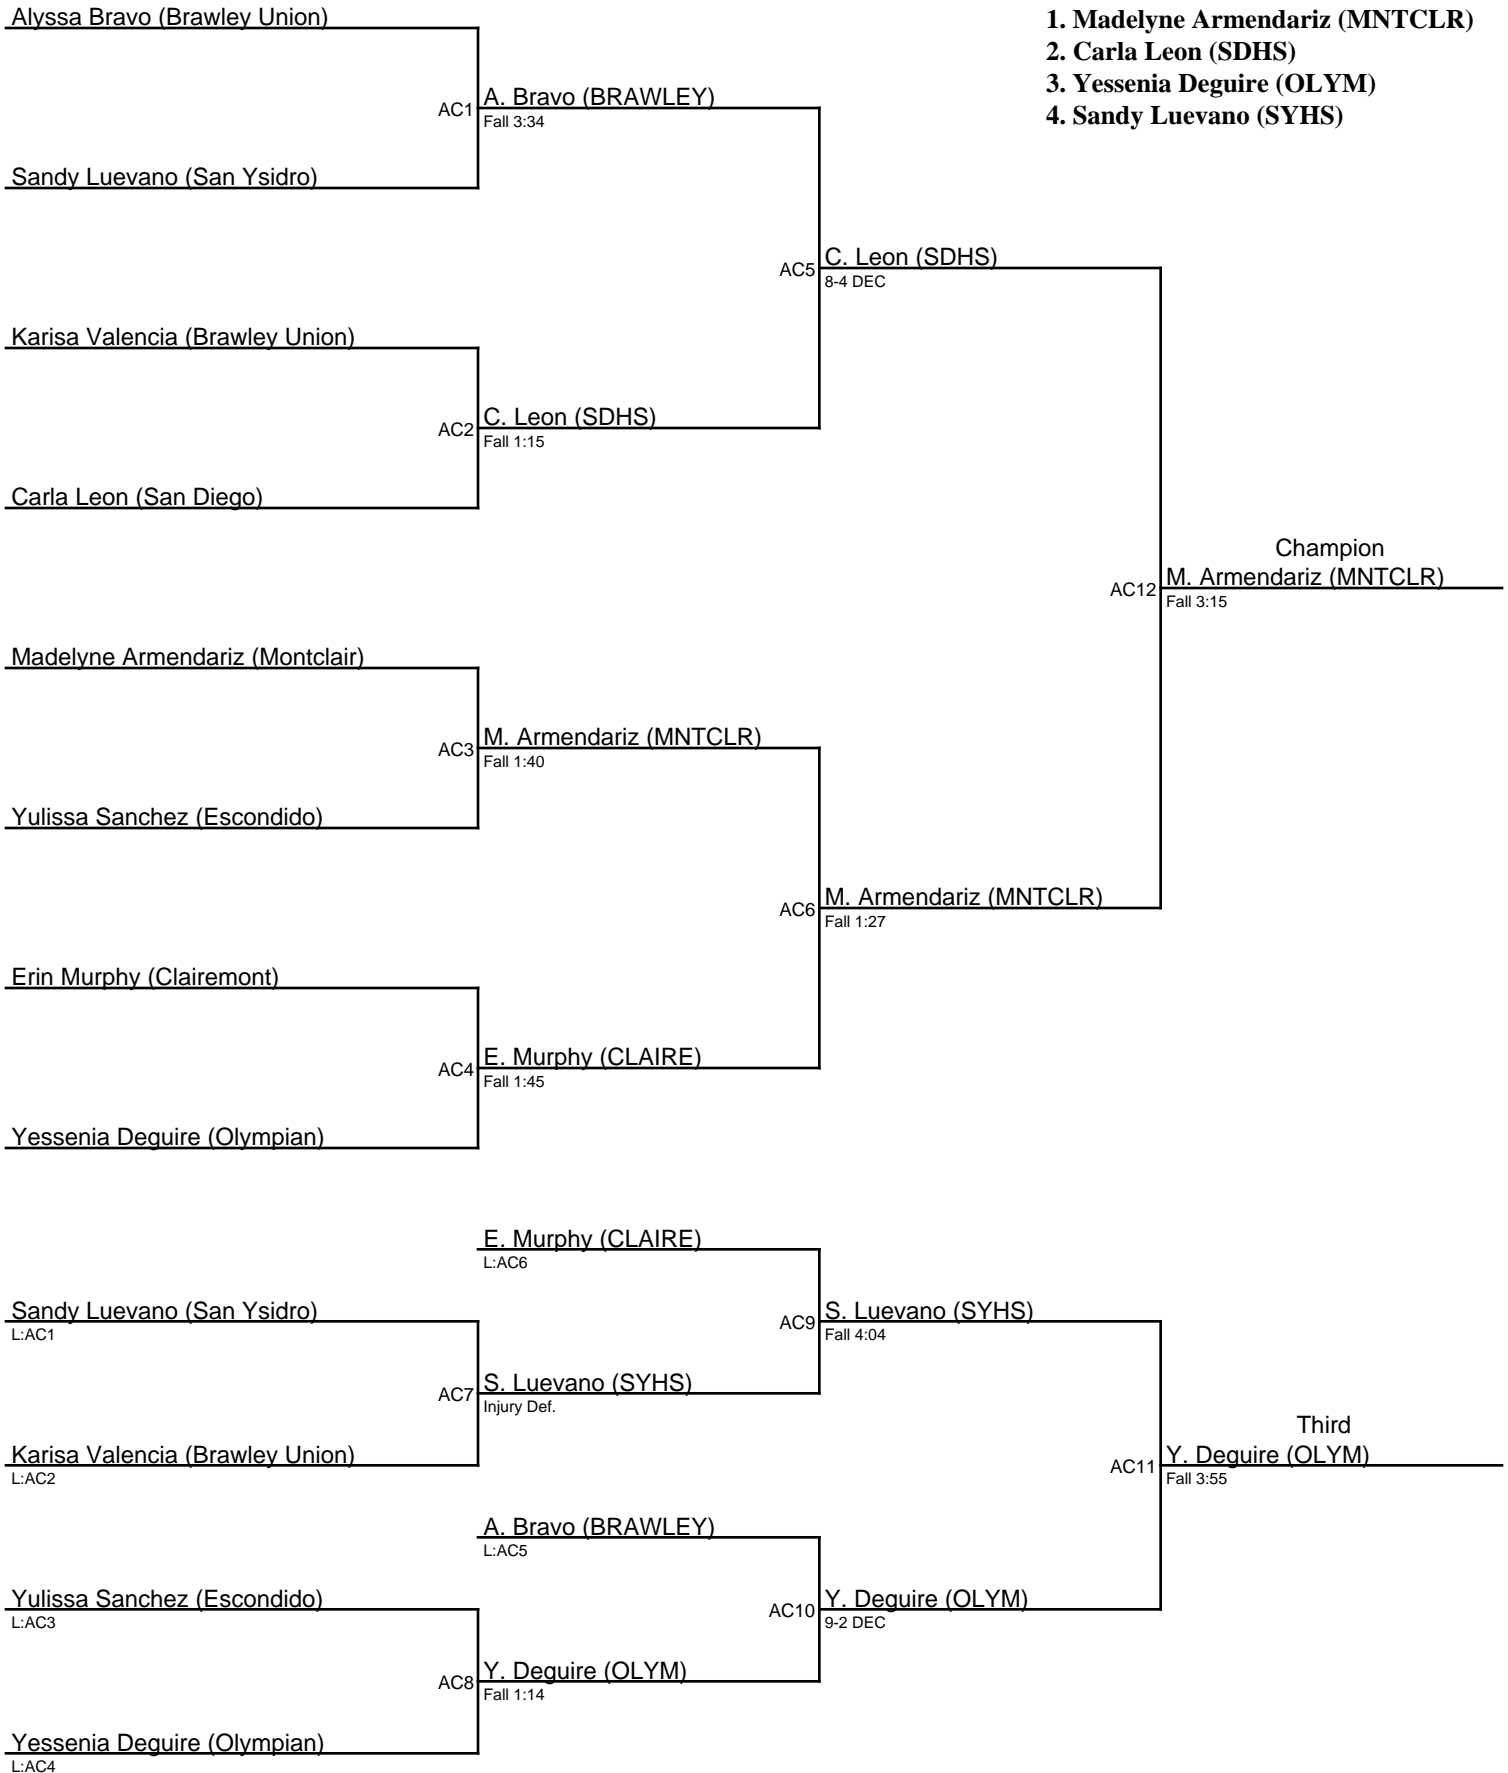

# 2018 San Pasqual Lady Eagles Invitational Wrestling Tournament / 106

1. Madelyne Armendariz (MNTCLR)
2. Carla Leon (SDHS)
3. Yessenia Deguire (OLYM)
4. Sandy Luevano (SYHS)