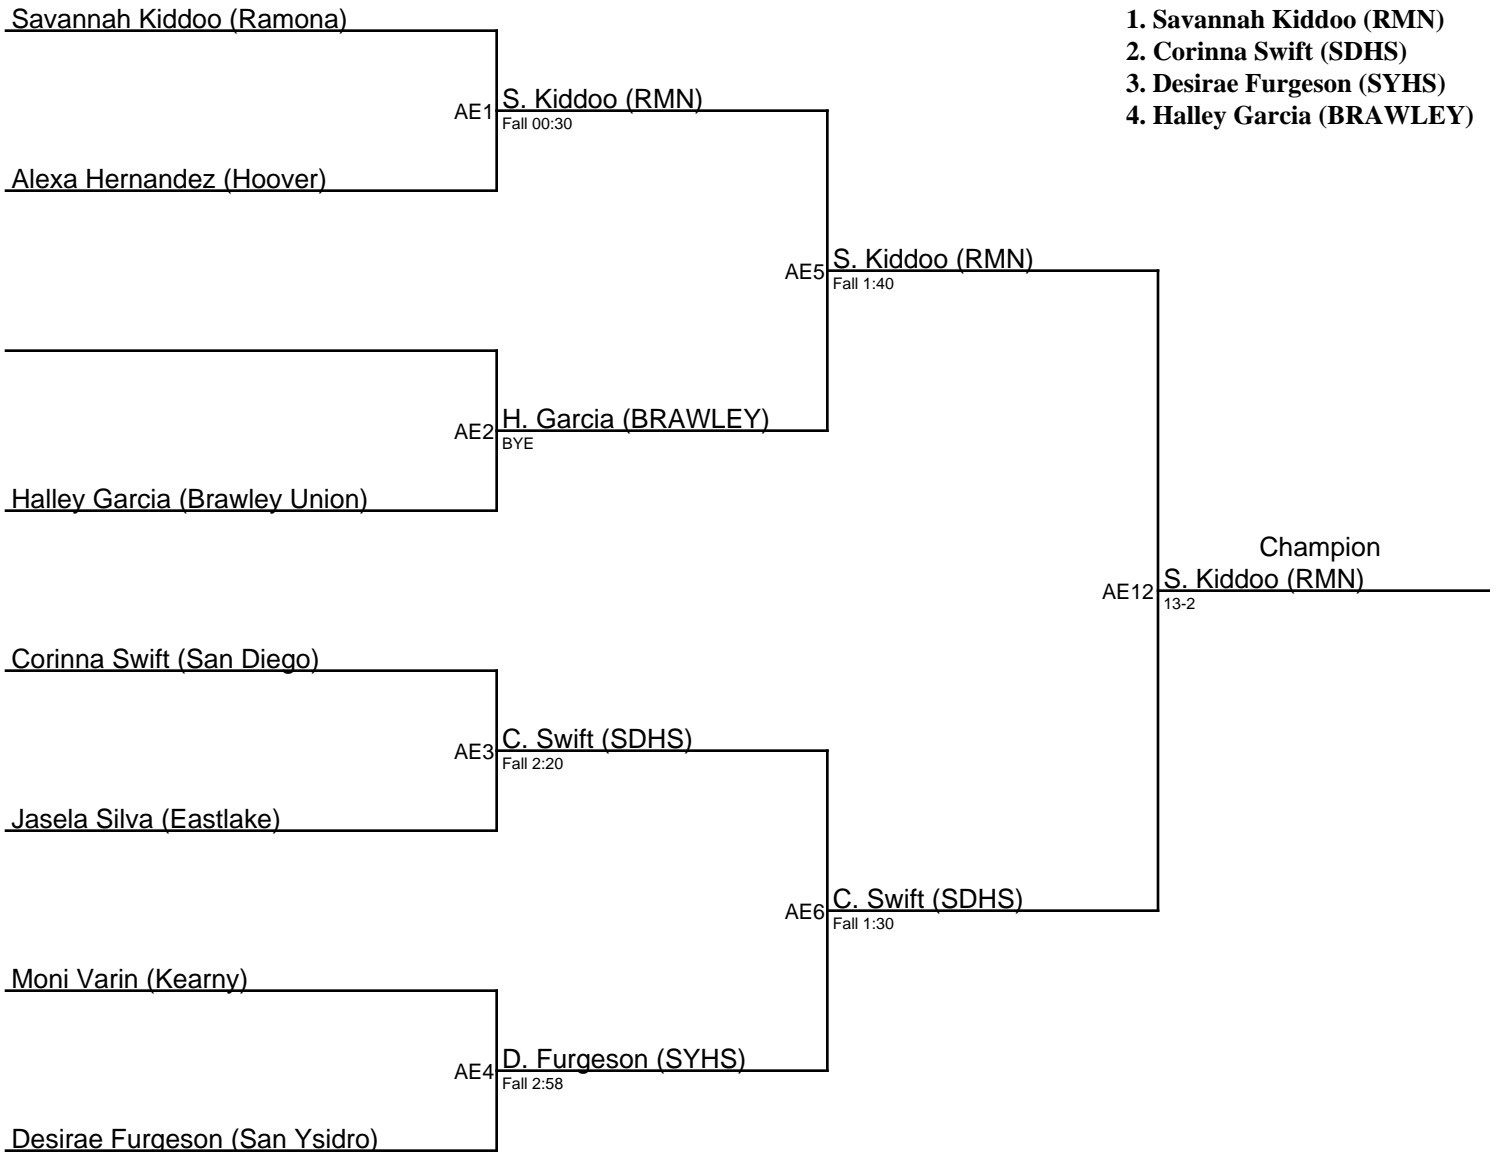

2018 San Pasqual Lady Eagles Invitational Wrestling Tournament / 111

1. Savannah Kiddoo (RMN)
2. Corinna Swift (SDHS)
3. Desirae Furgeson (SYHS)
4. Halley Garcia (BRAWLEY)