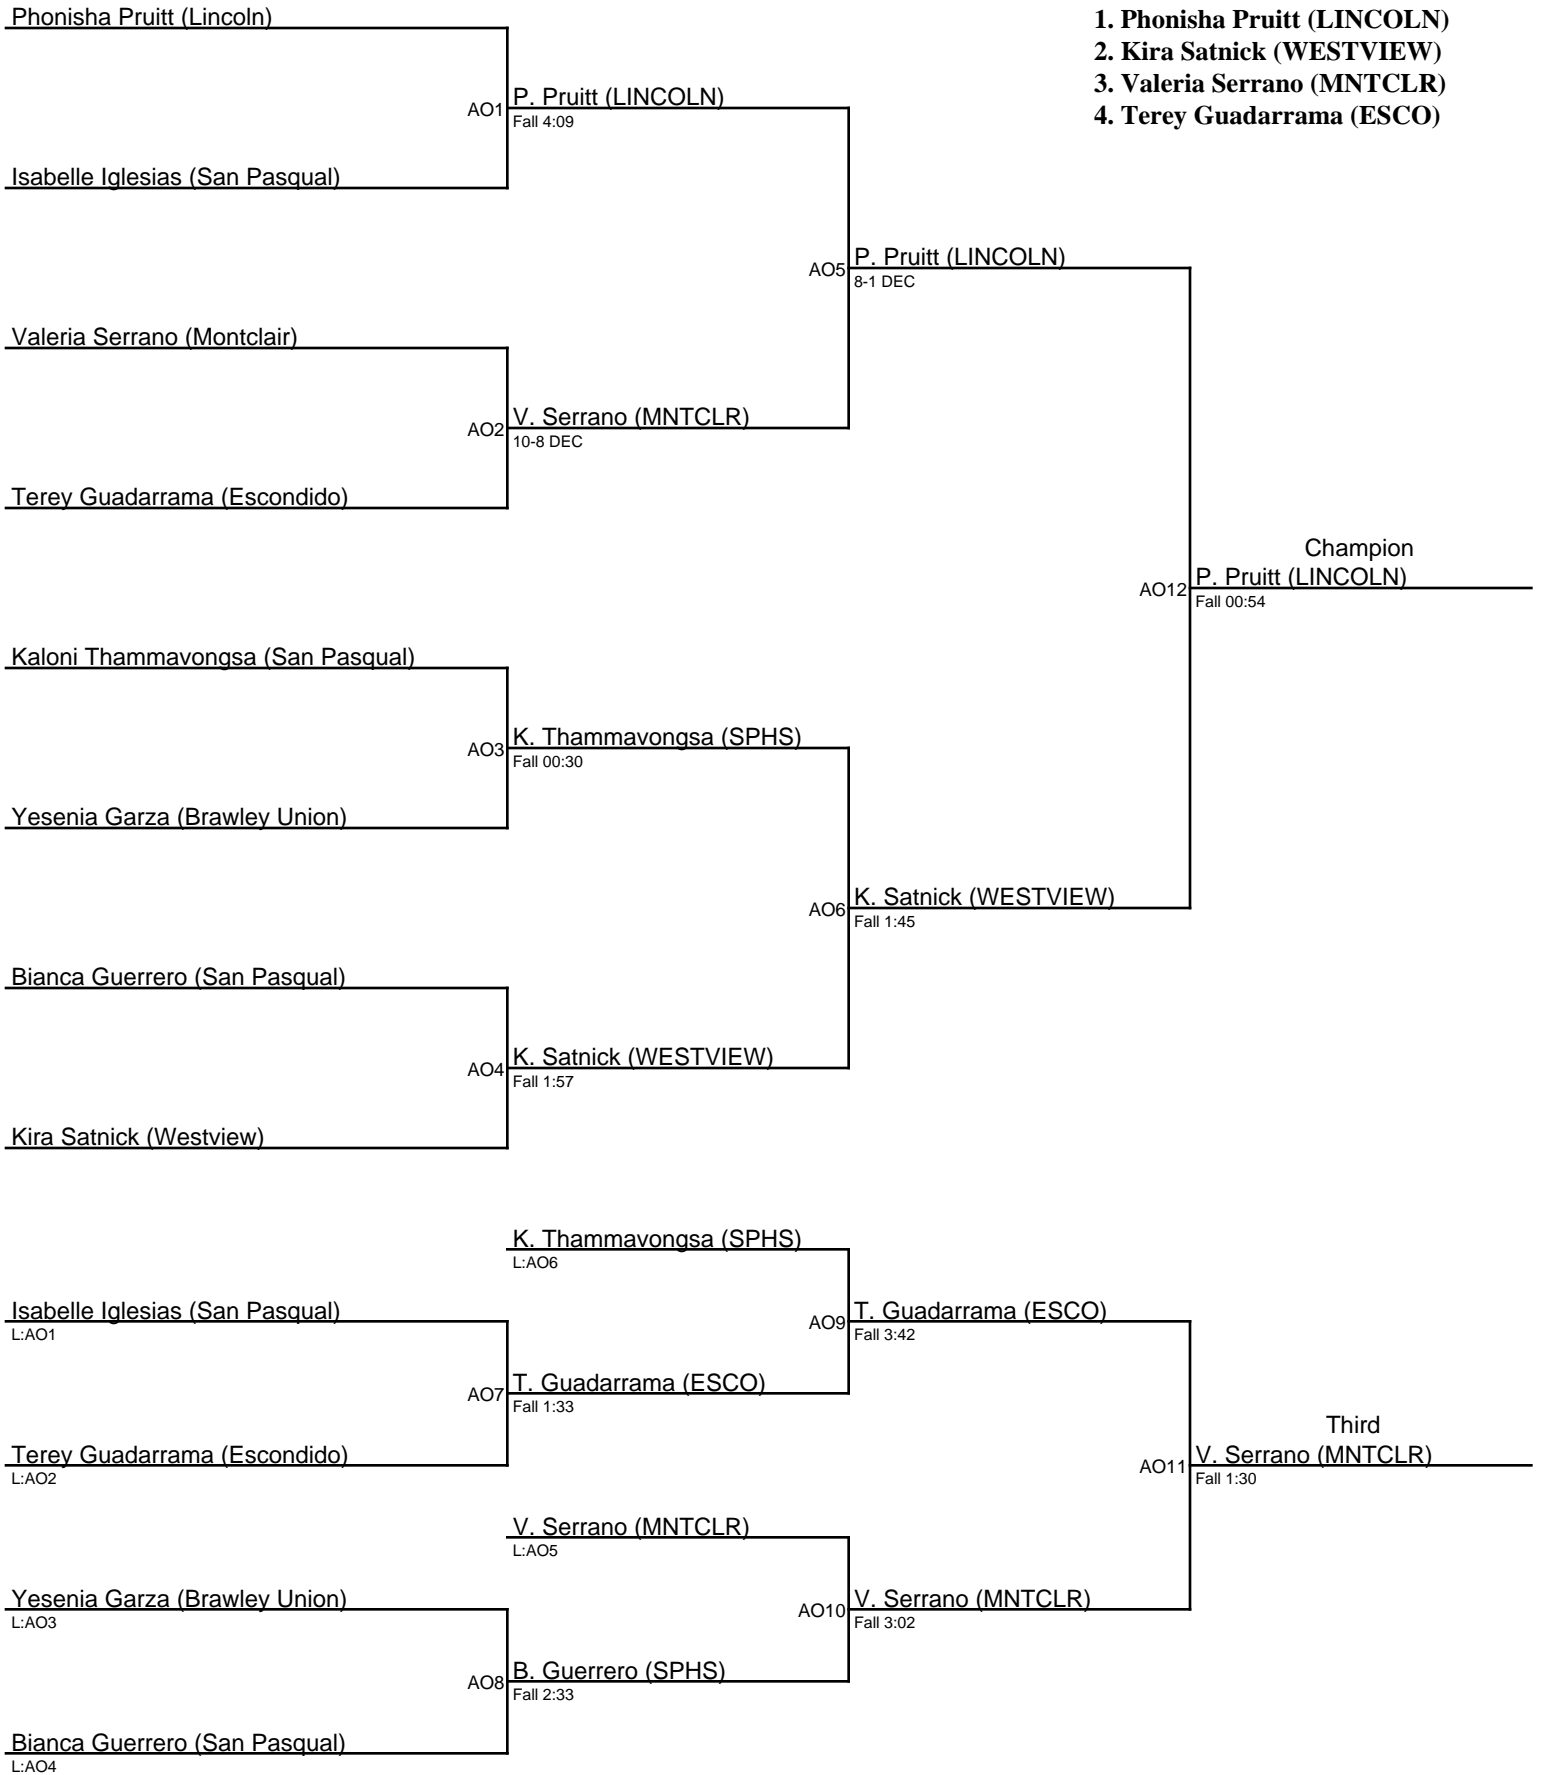

# 2018 San Pasqual Lady Eagles Invitational Wrestling Tournament / 137