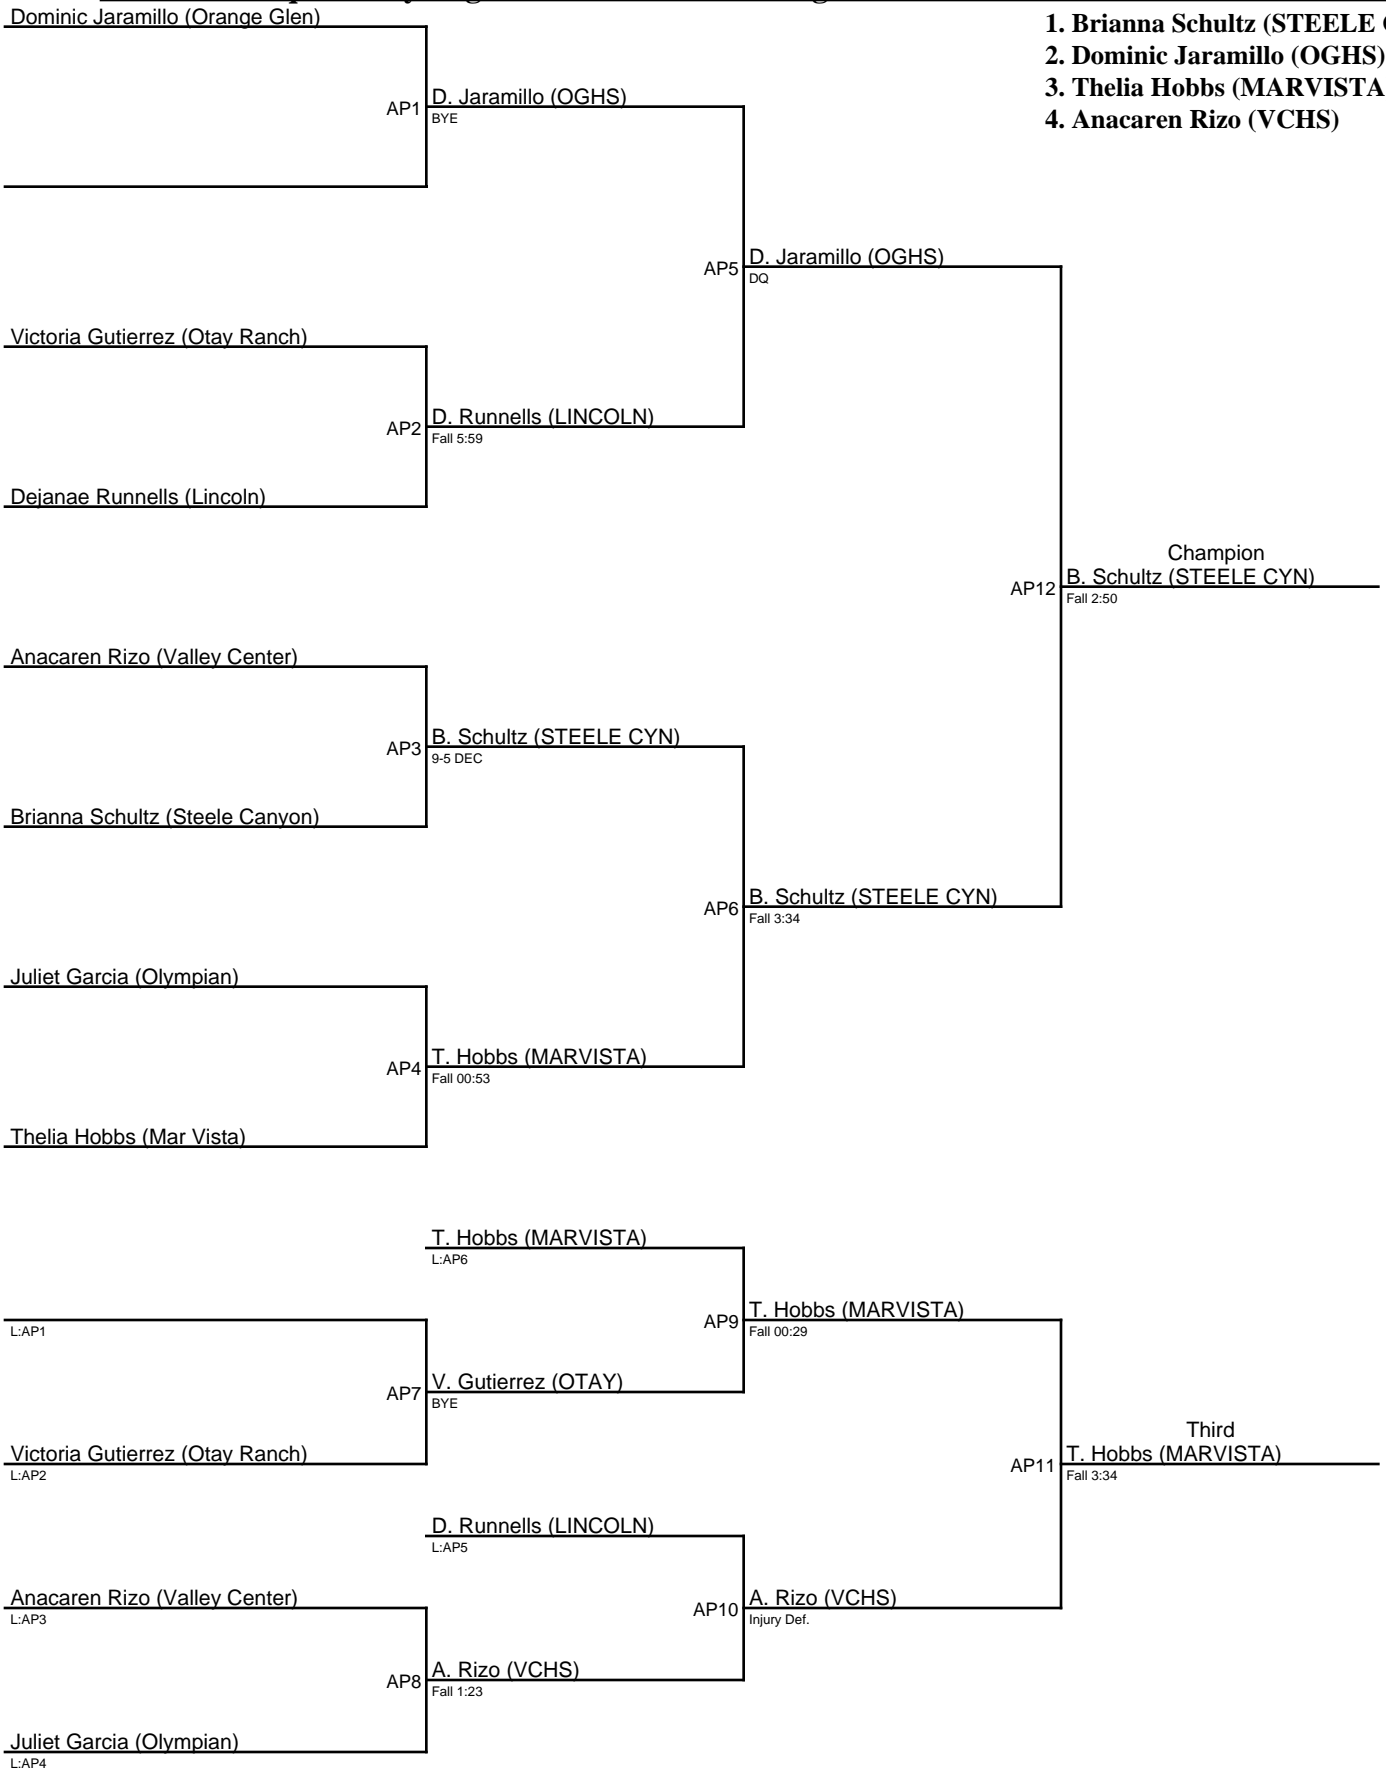

2018 San Pasqual Lady Eagles Invitational Wrestling Tournament / 137 N

1. Brianna Schultz (STEELE CYN)
2. Dominic Jaramillo (OGHS)
3. Thelia Hobbs (MARVISTA)
4. Anacaren Rizo (VCHS)