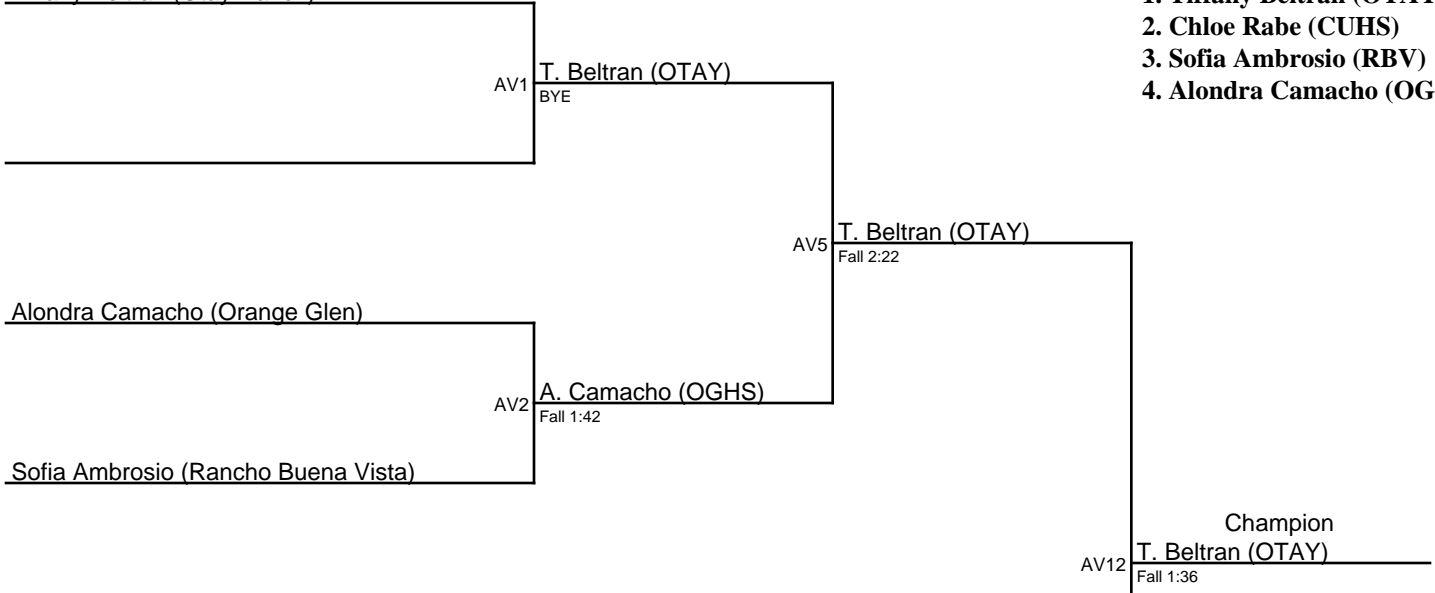

2018 San Pasqual Lady Eagles Invitational Wrestling Tournament / 170

Tiffany Beltran (Otay Ranch)

1. Tiffany Beltran (OTAY)
2. Chloe Rabe (CUHS)
3. Sofia Ambrosio (RBV)
4. Alondra Camacho (OGHS)

Chelsea Kuntz (Clairemont)

Macey Seekatz (Montclair)

Karla Lugo (Montclair)

Chloe Rabe (Central Union)