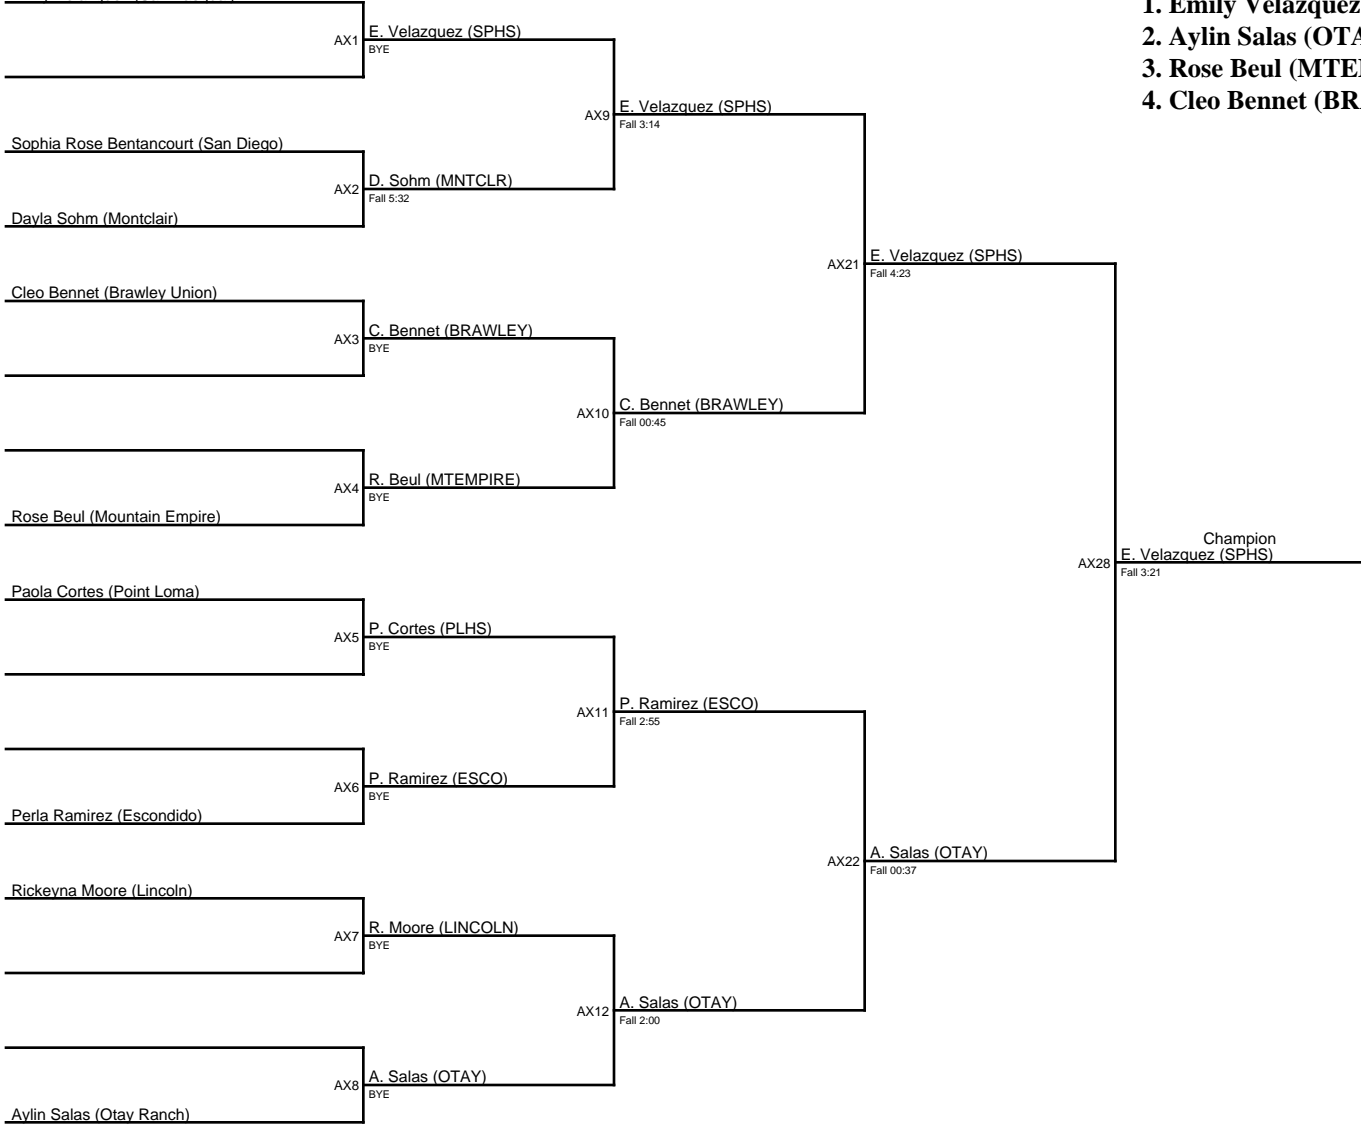

2018 San Pasqual Lady Eagles Invitational Wrestling Tournament / 189

Emily Velazquez (San Pasqual)

1. Emily Velazquez (SPHS)
2. Aylin Salas (OTAY)
3. Rose Beul (MTEMPIRE)
4. Cleo Bennet (BRAWLEY)