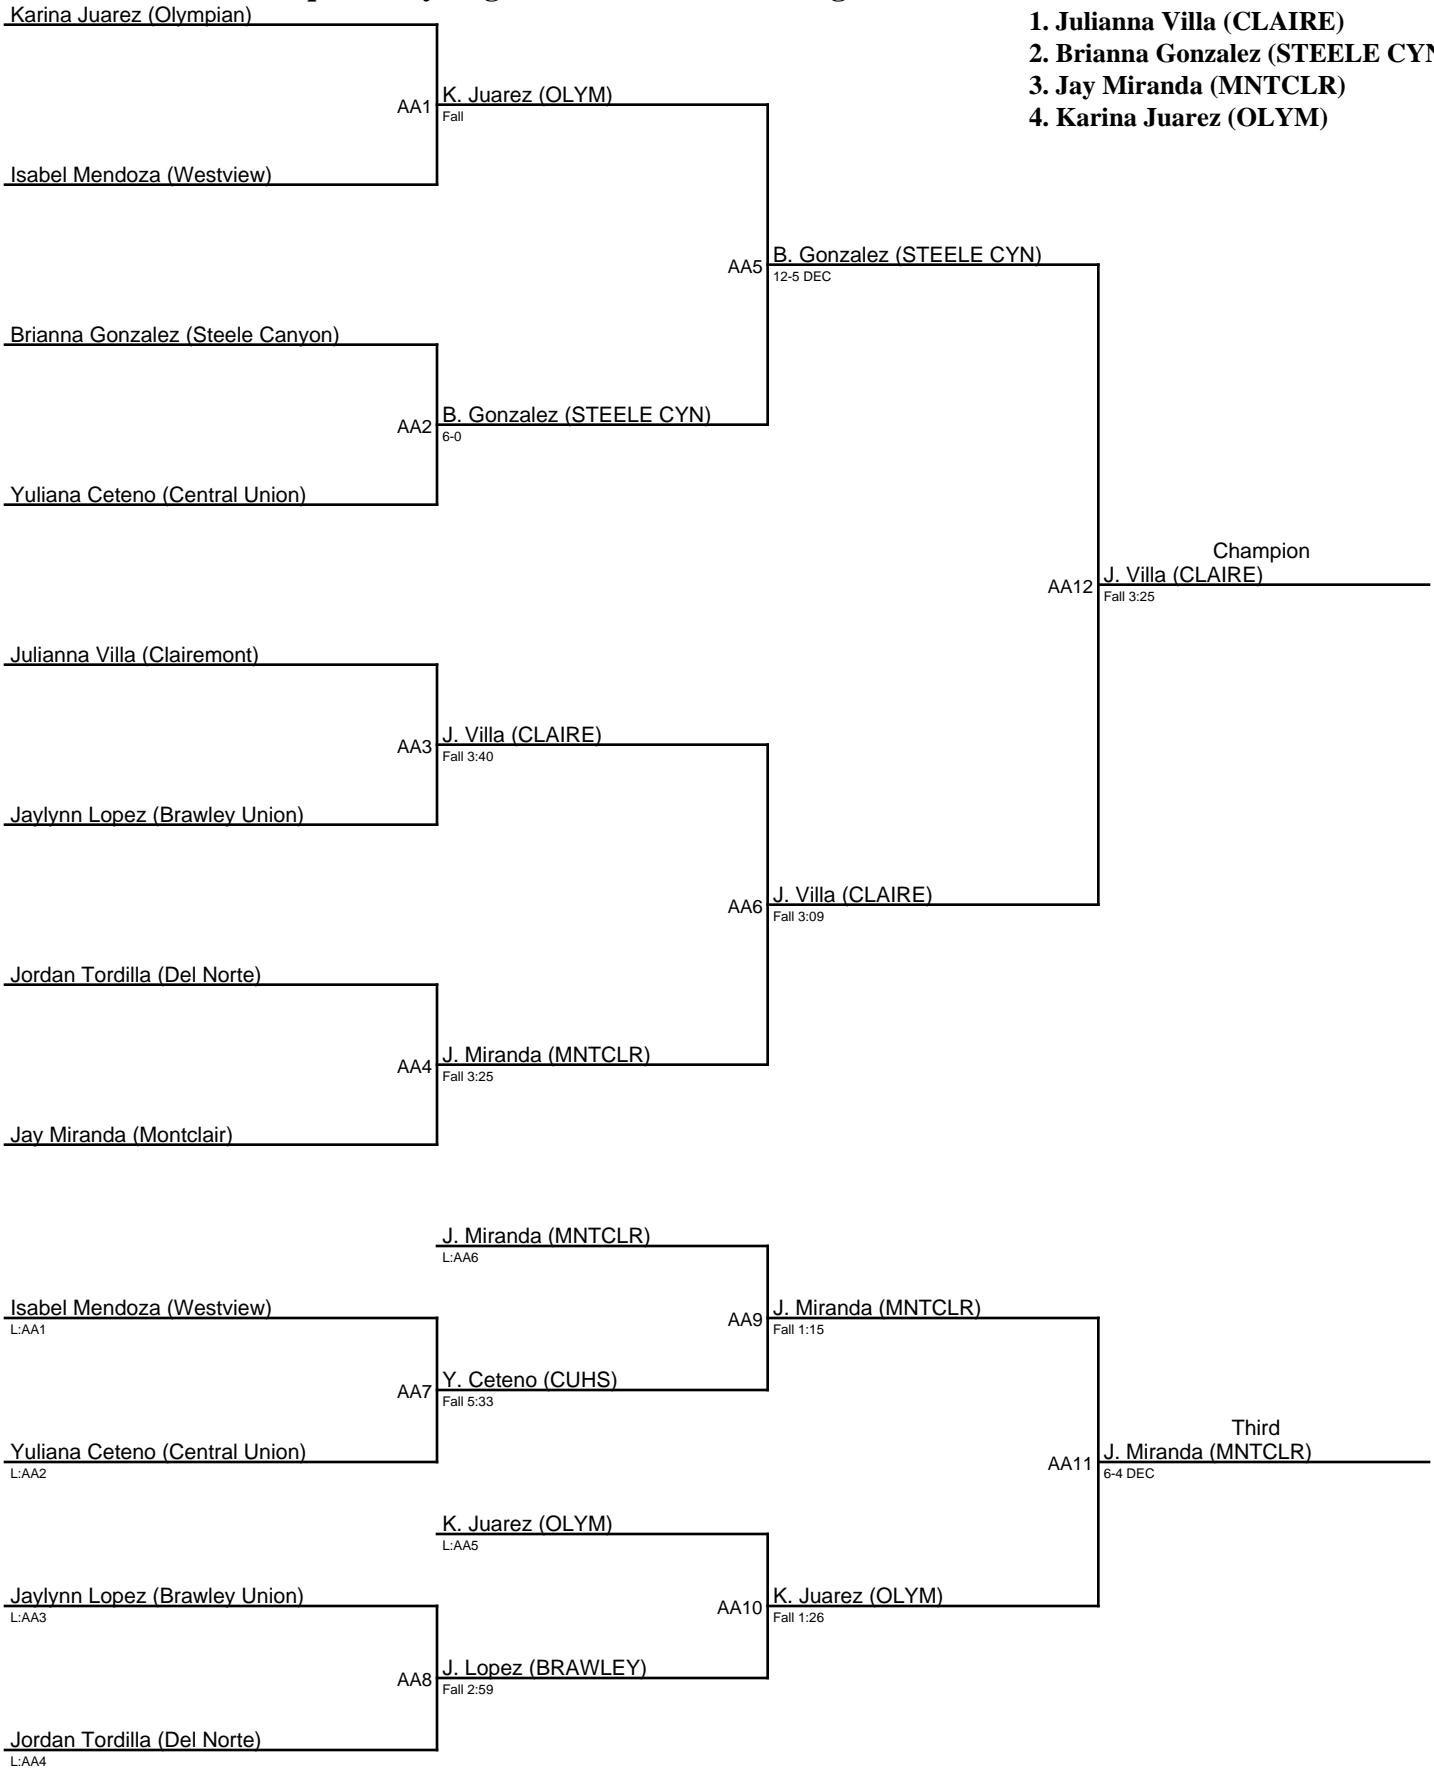

# 2018 San Pasqual Lady Eagles Invitational Wrestling Tournament / 101

---

1. Julianna Villa (CLAIRE)
2. Brianna Gonzalez (STEELE CYN)
3. Jay Miranda (MNTCLR)
4. Karina Juarez (OLYM)