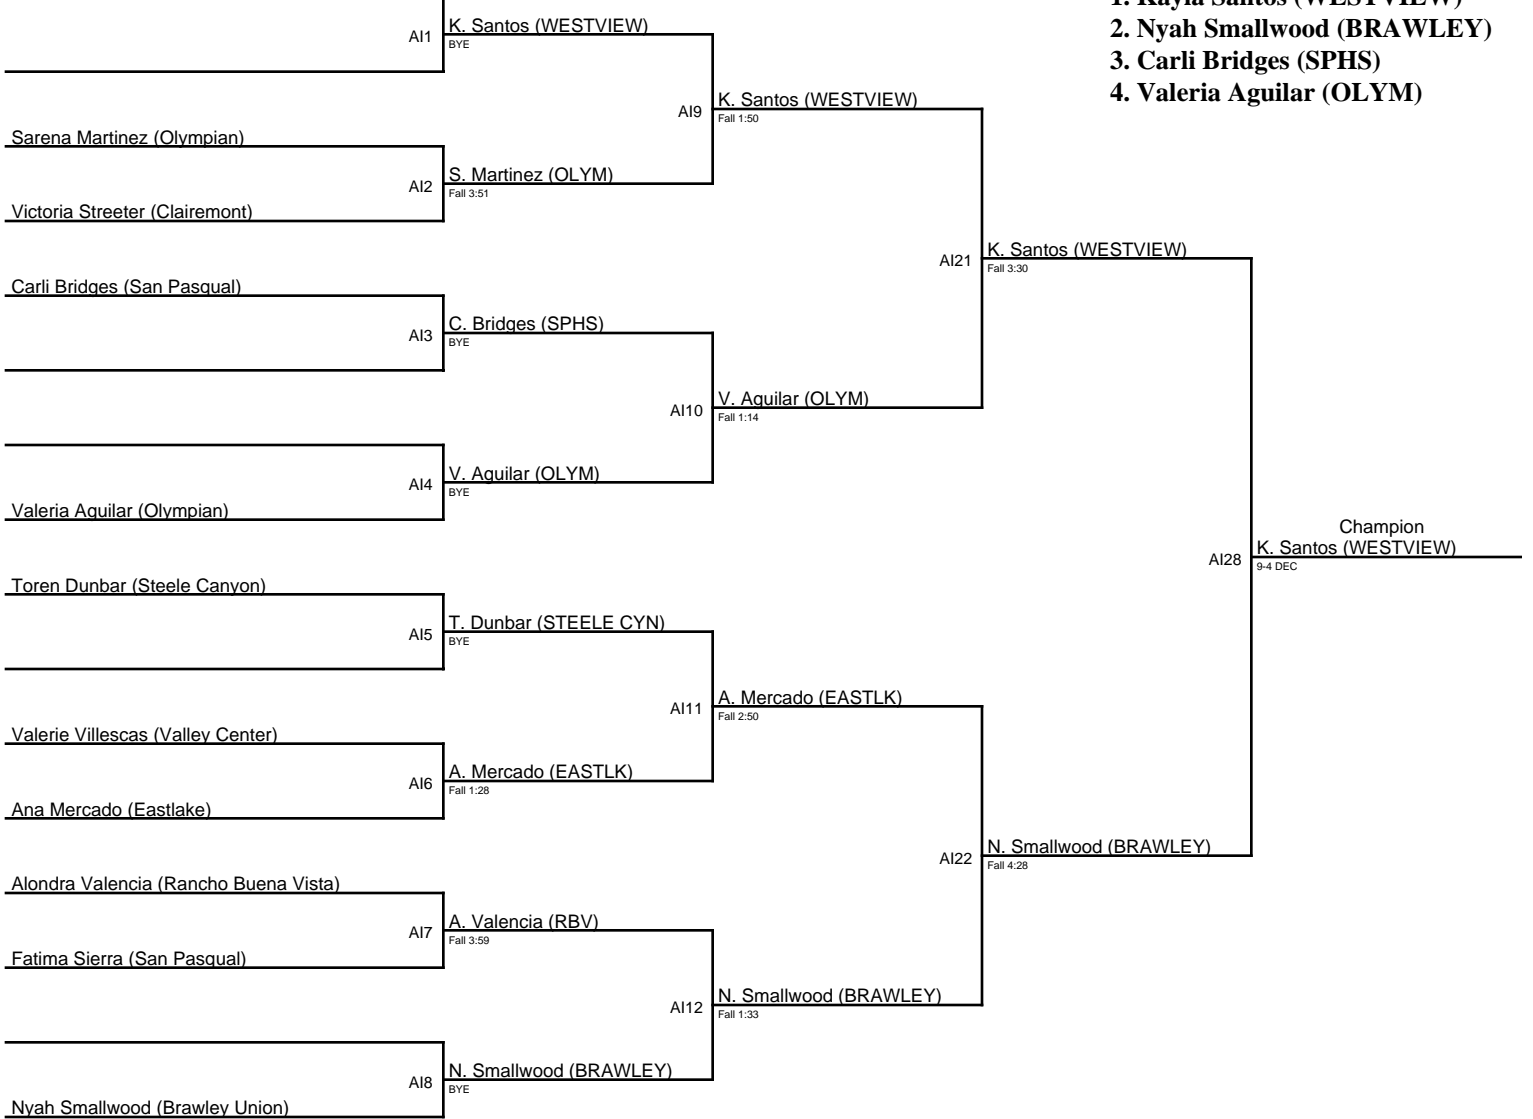

2018 San Pasqual Lady Eagles Invitational Wrestling Tournament / 121

Kayla Santos (Westview)