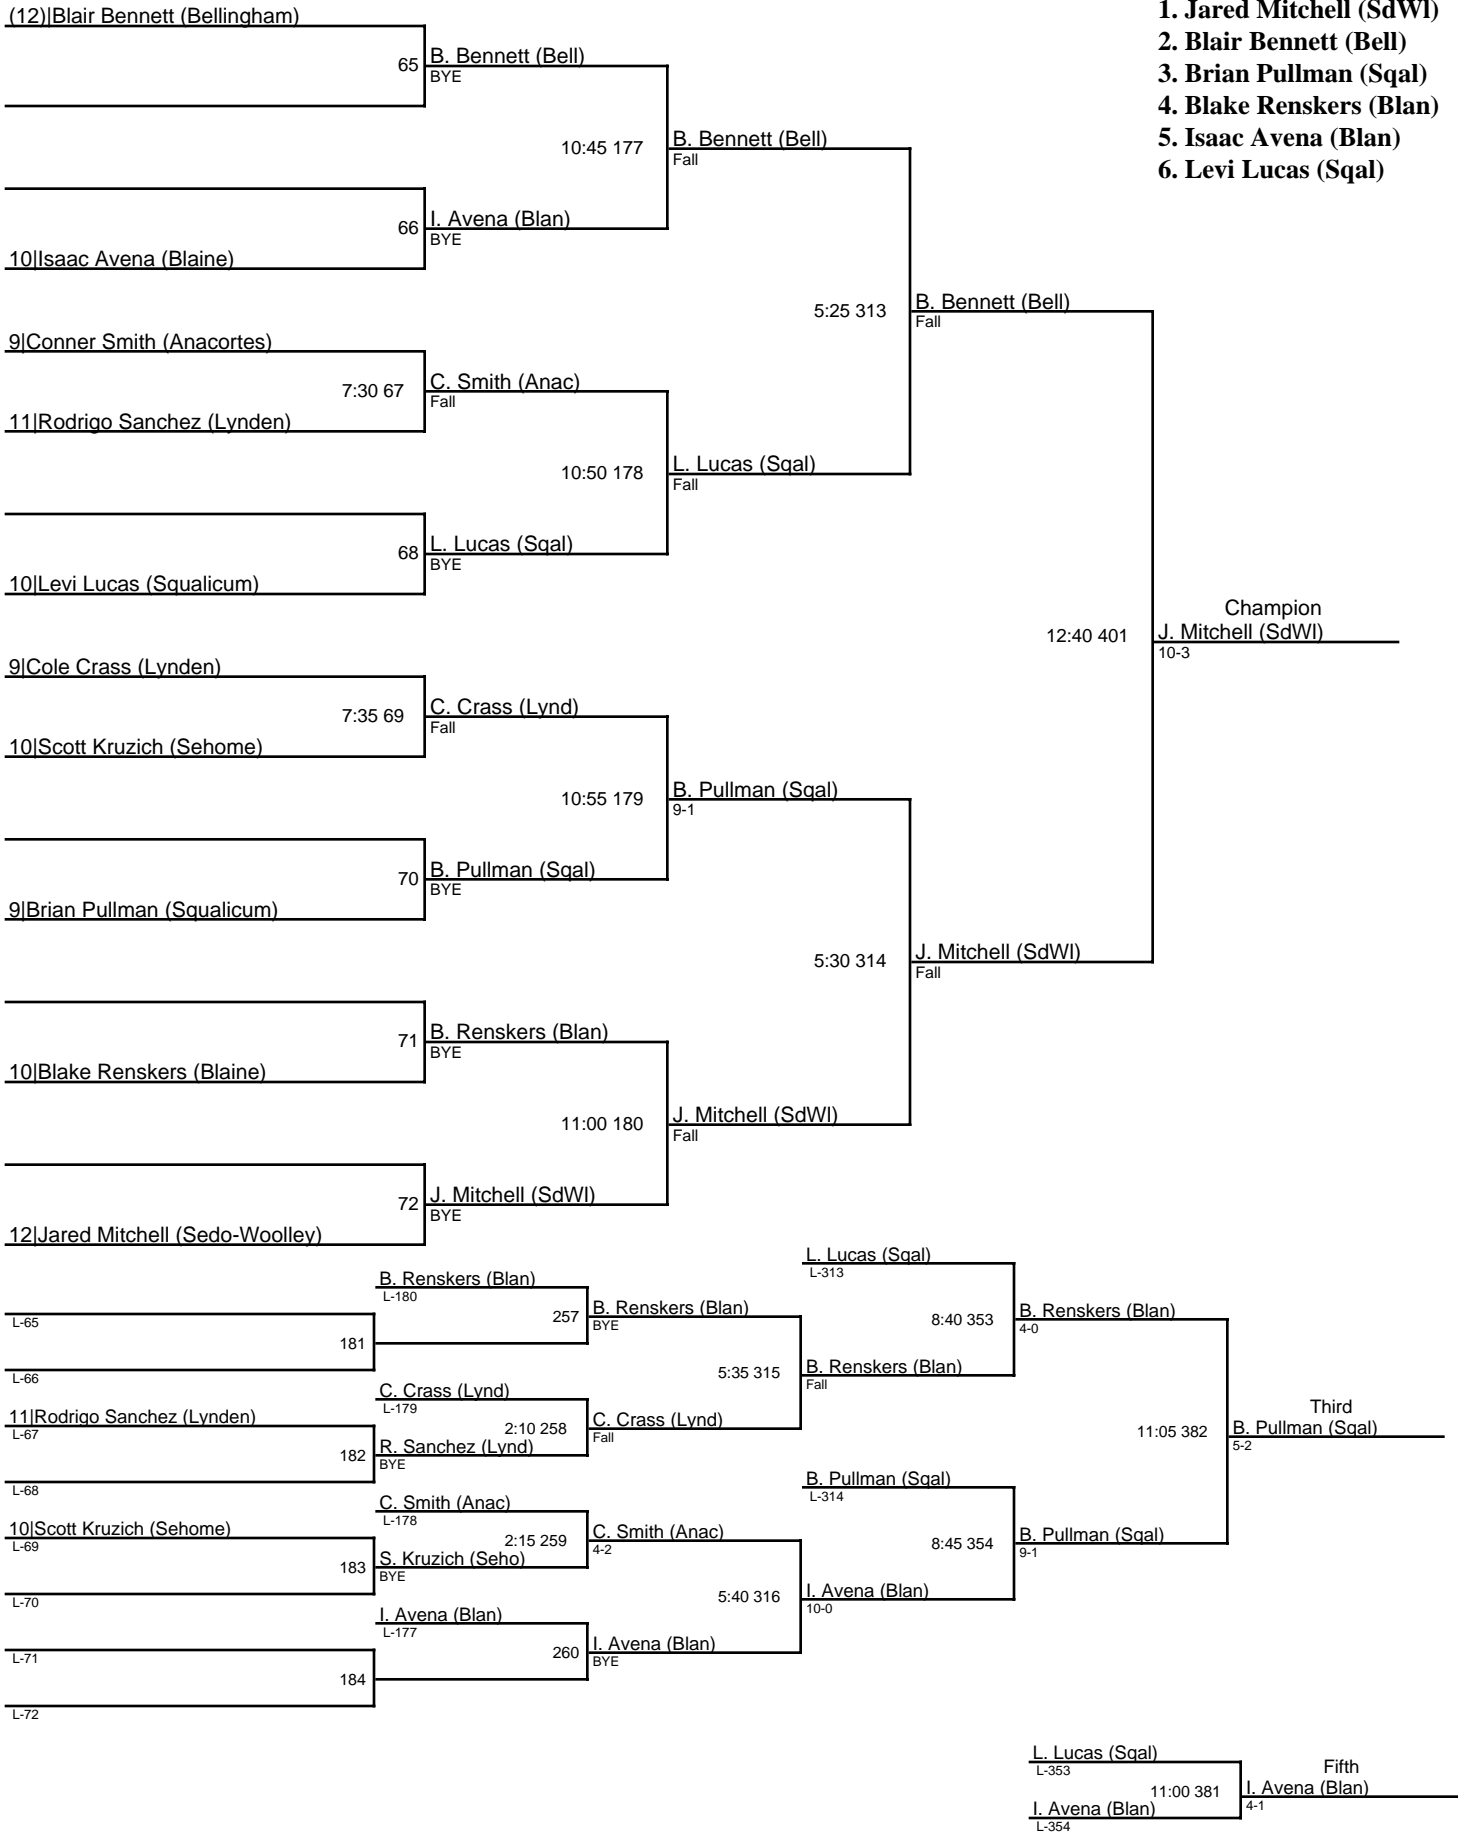

2A District One Subregional 2015.EndRound7 / 160

1. Jared Mitchell (SdWI)
2. Blair Bennett (Bell)
3. Brian Pullman (Sgal)
4. Blake Renskers (Blan)
5. Isaac Avena (Blan)
6. Levi Lucas (Sgal)