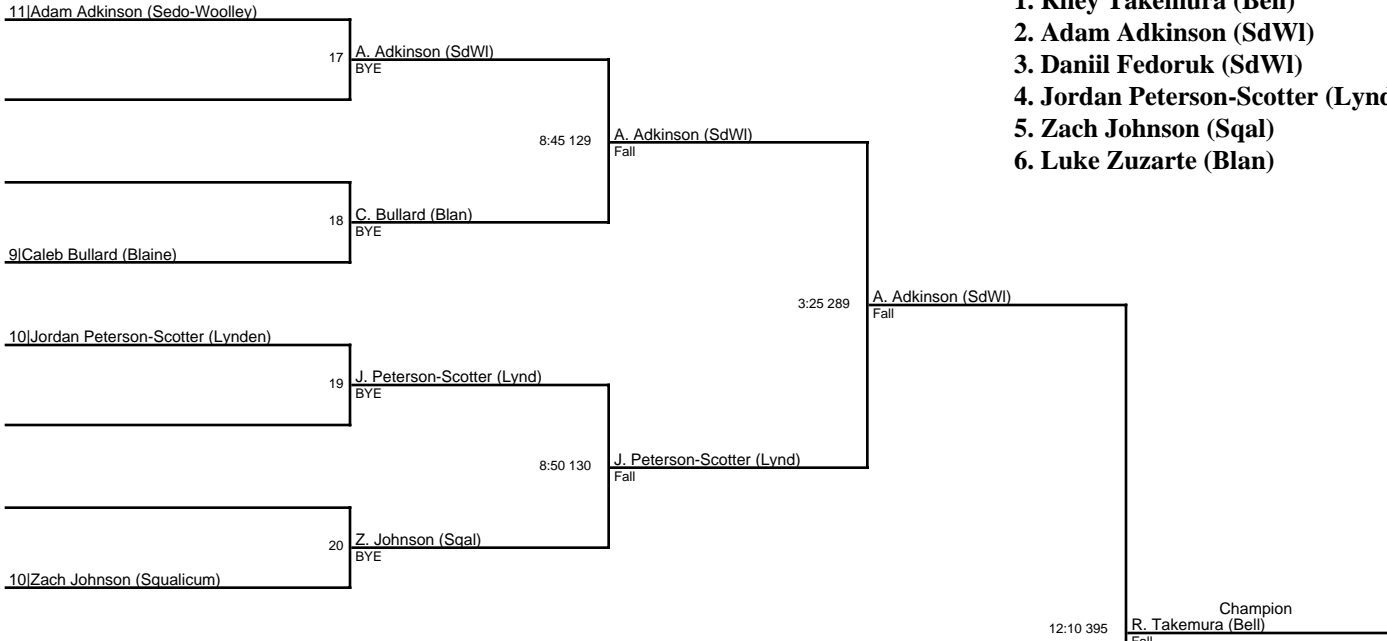

2A District One Subregional 2015.EndRound7 / 120

1. Riley Takemura (Bell)
2. Adam Adkinson (SdWI)
3. Daniil Fedoruk (SdWI)
4. Jordan Peterson-Scotter (Lynd)
5. Zach Johnson (Sgal)
6. Luke Zuzarte (Blan)