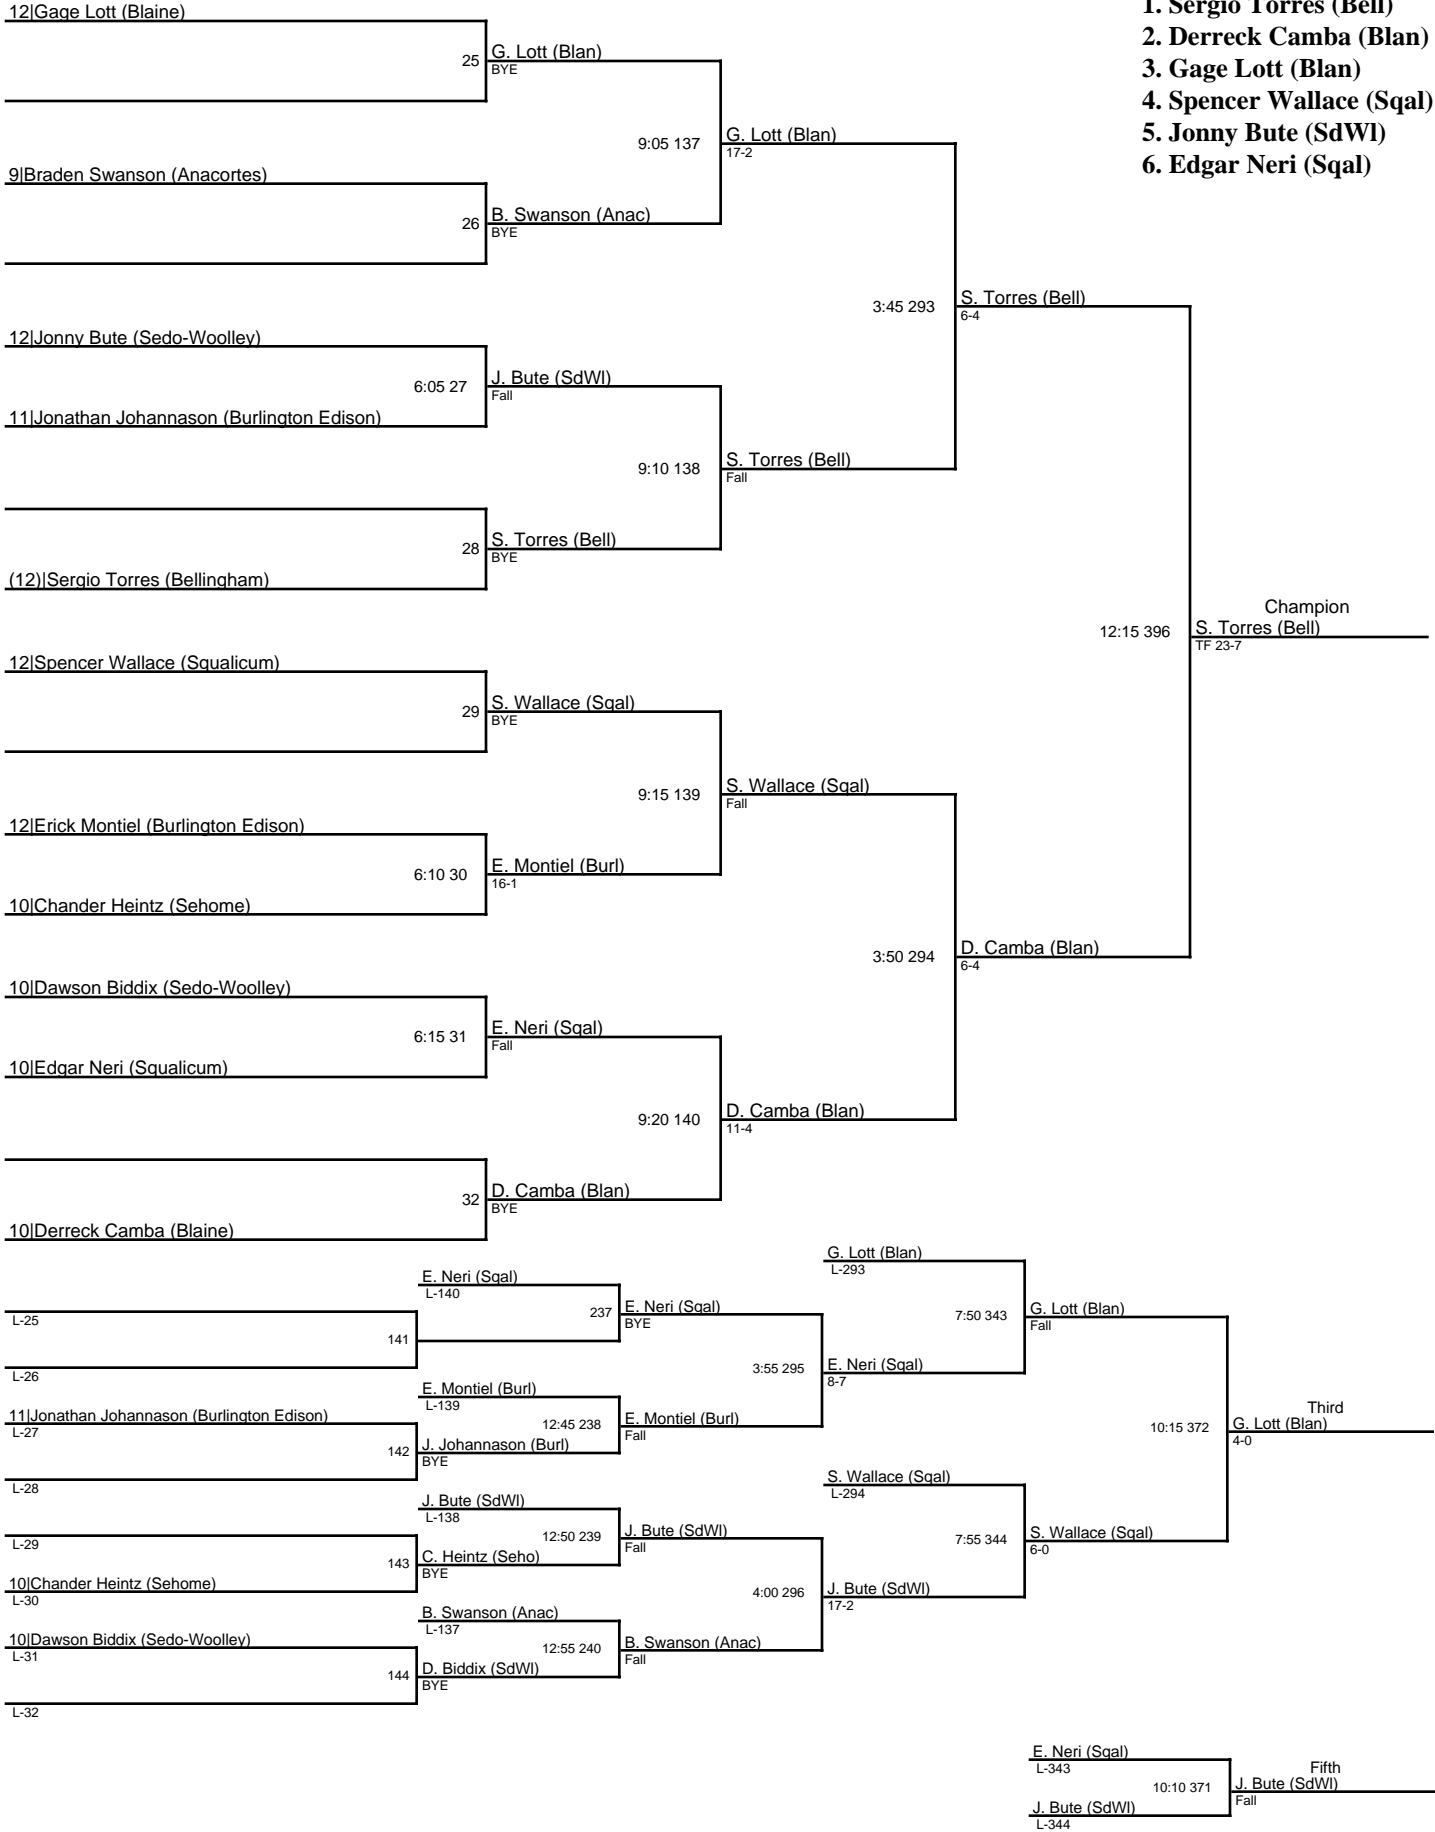

2A District One Subregional 2015.EndRound7 / 126

1. Sergio Torres (Bell)
2. Derreck Camba (Blan)
3. Gage Lott (Blan)
4. Spencer Wallace (Squal)
5. Jonny Bute (SdWI)
6. Edgar Neri (Squal)