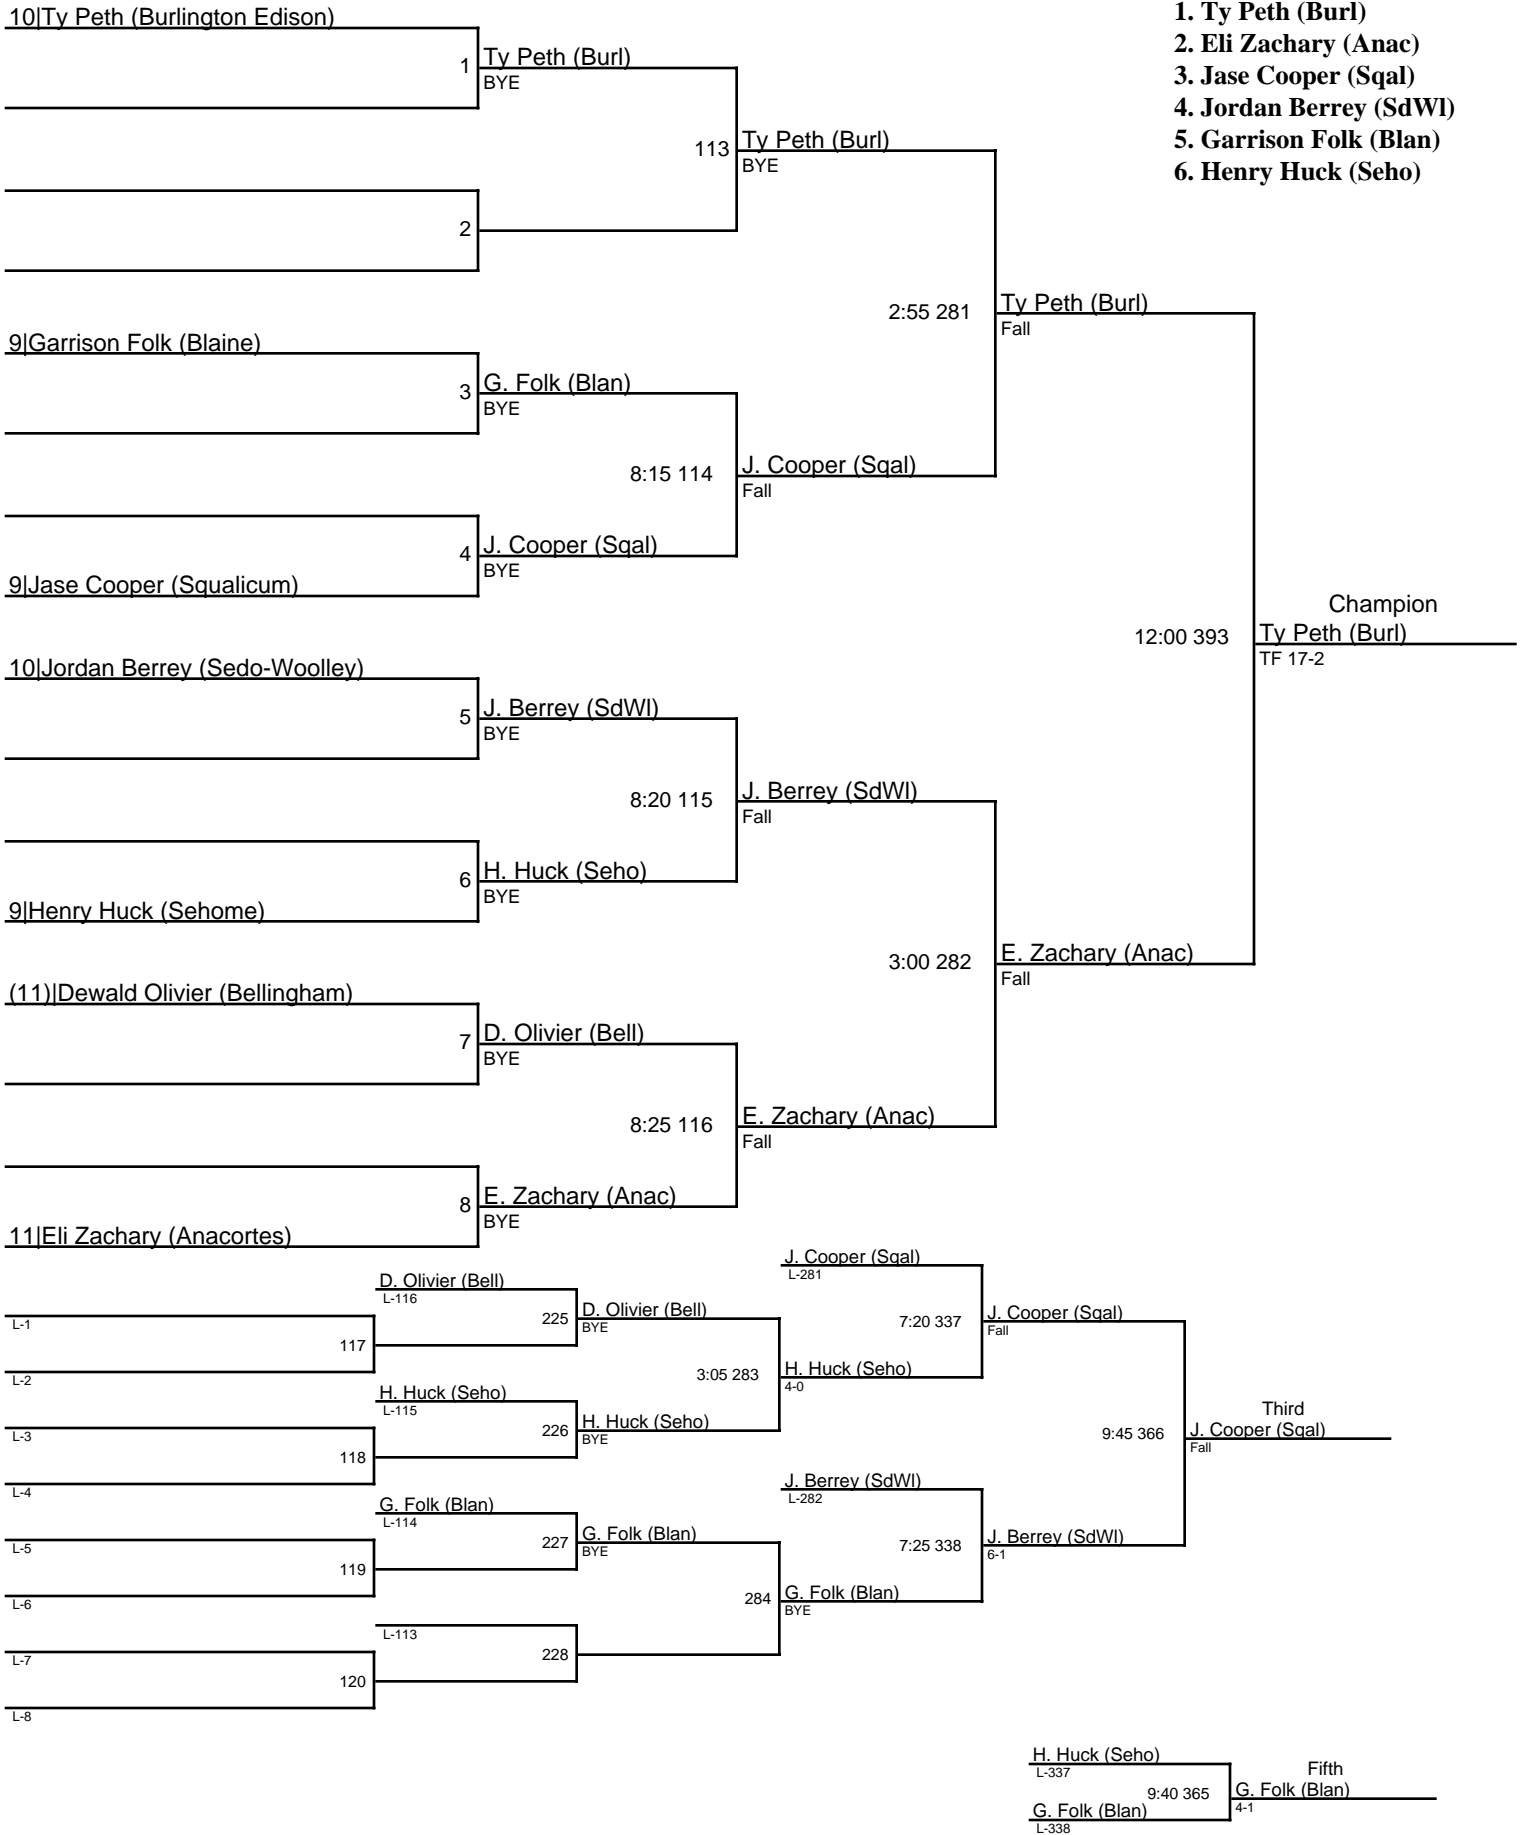

## 2A District One Subregional 2015.EndRound7 / 113

1. Colton Economy (Blan)
2. Hugo Diaz (Burl)
3. Primitivo Cruz (Lynd)
4. Suan Tung (Seho)
5. Logan Franey (Seho)
6. Vaughn McNamara (Bell)