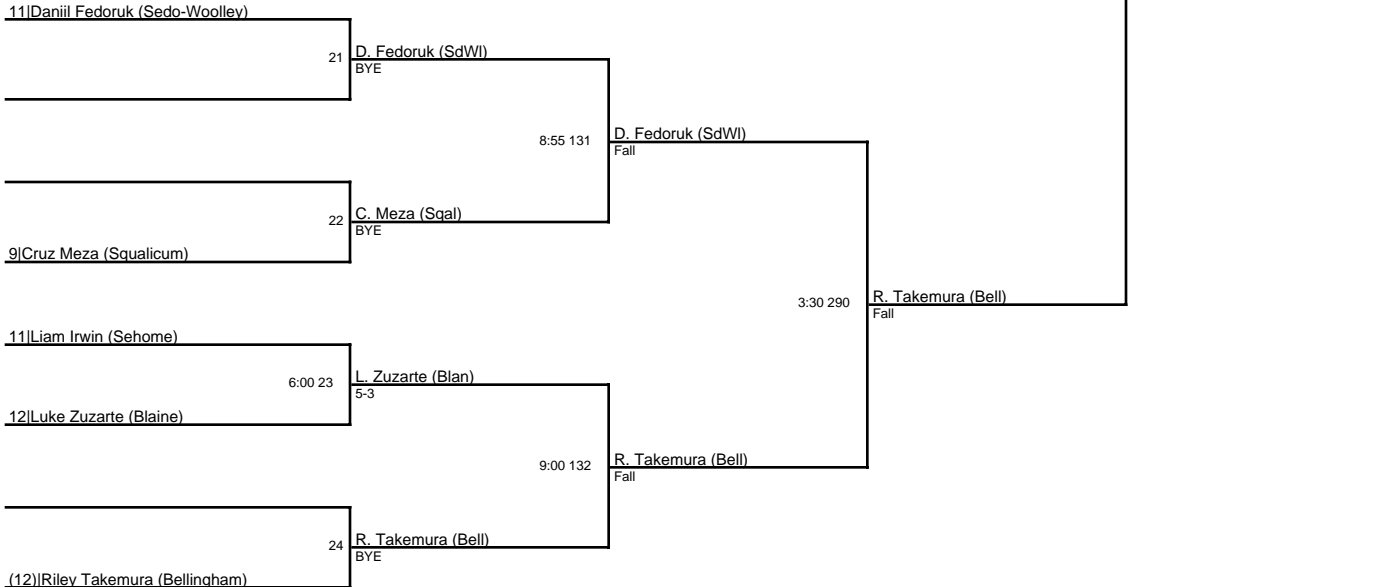

2A District One Subregional 2015.EndRound7 / 120

1. Riley Takemura (Bell)
2. Adam Adkinson (SdWI)
3. Daniil Fedoruk (SdWI)
4. Jordan Peterson-Scotter (Lynd)
5. Zach Johnson (Sgal)
6. Luke Zuzarte (Blan)