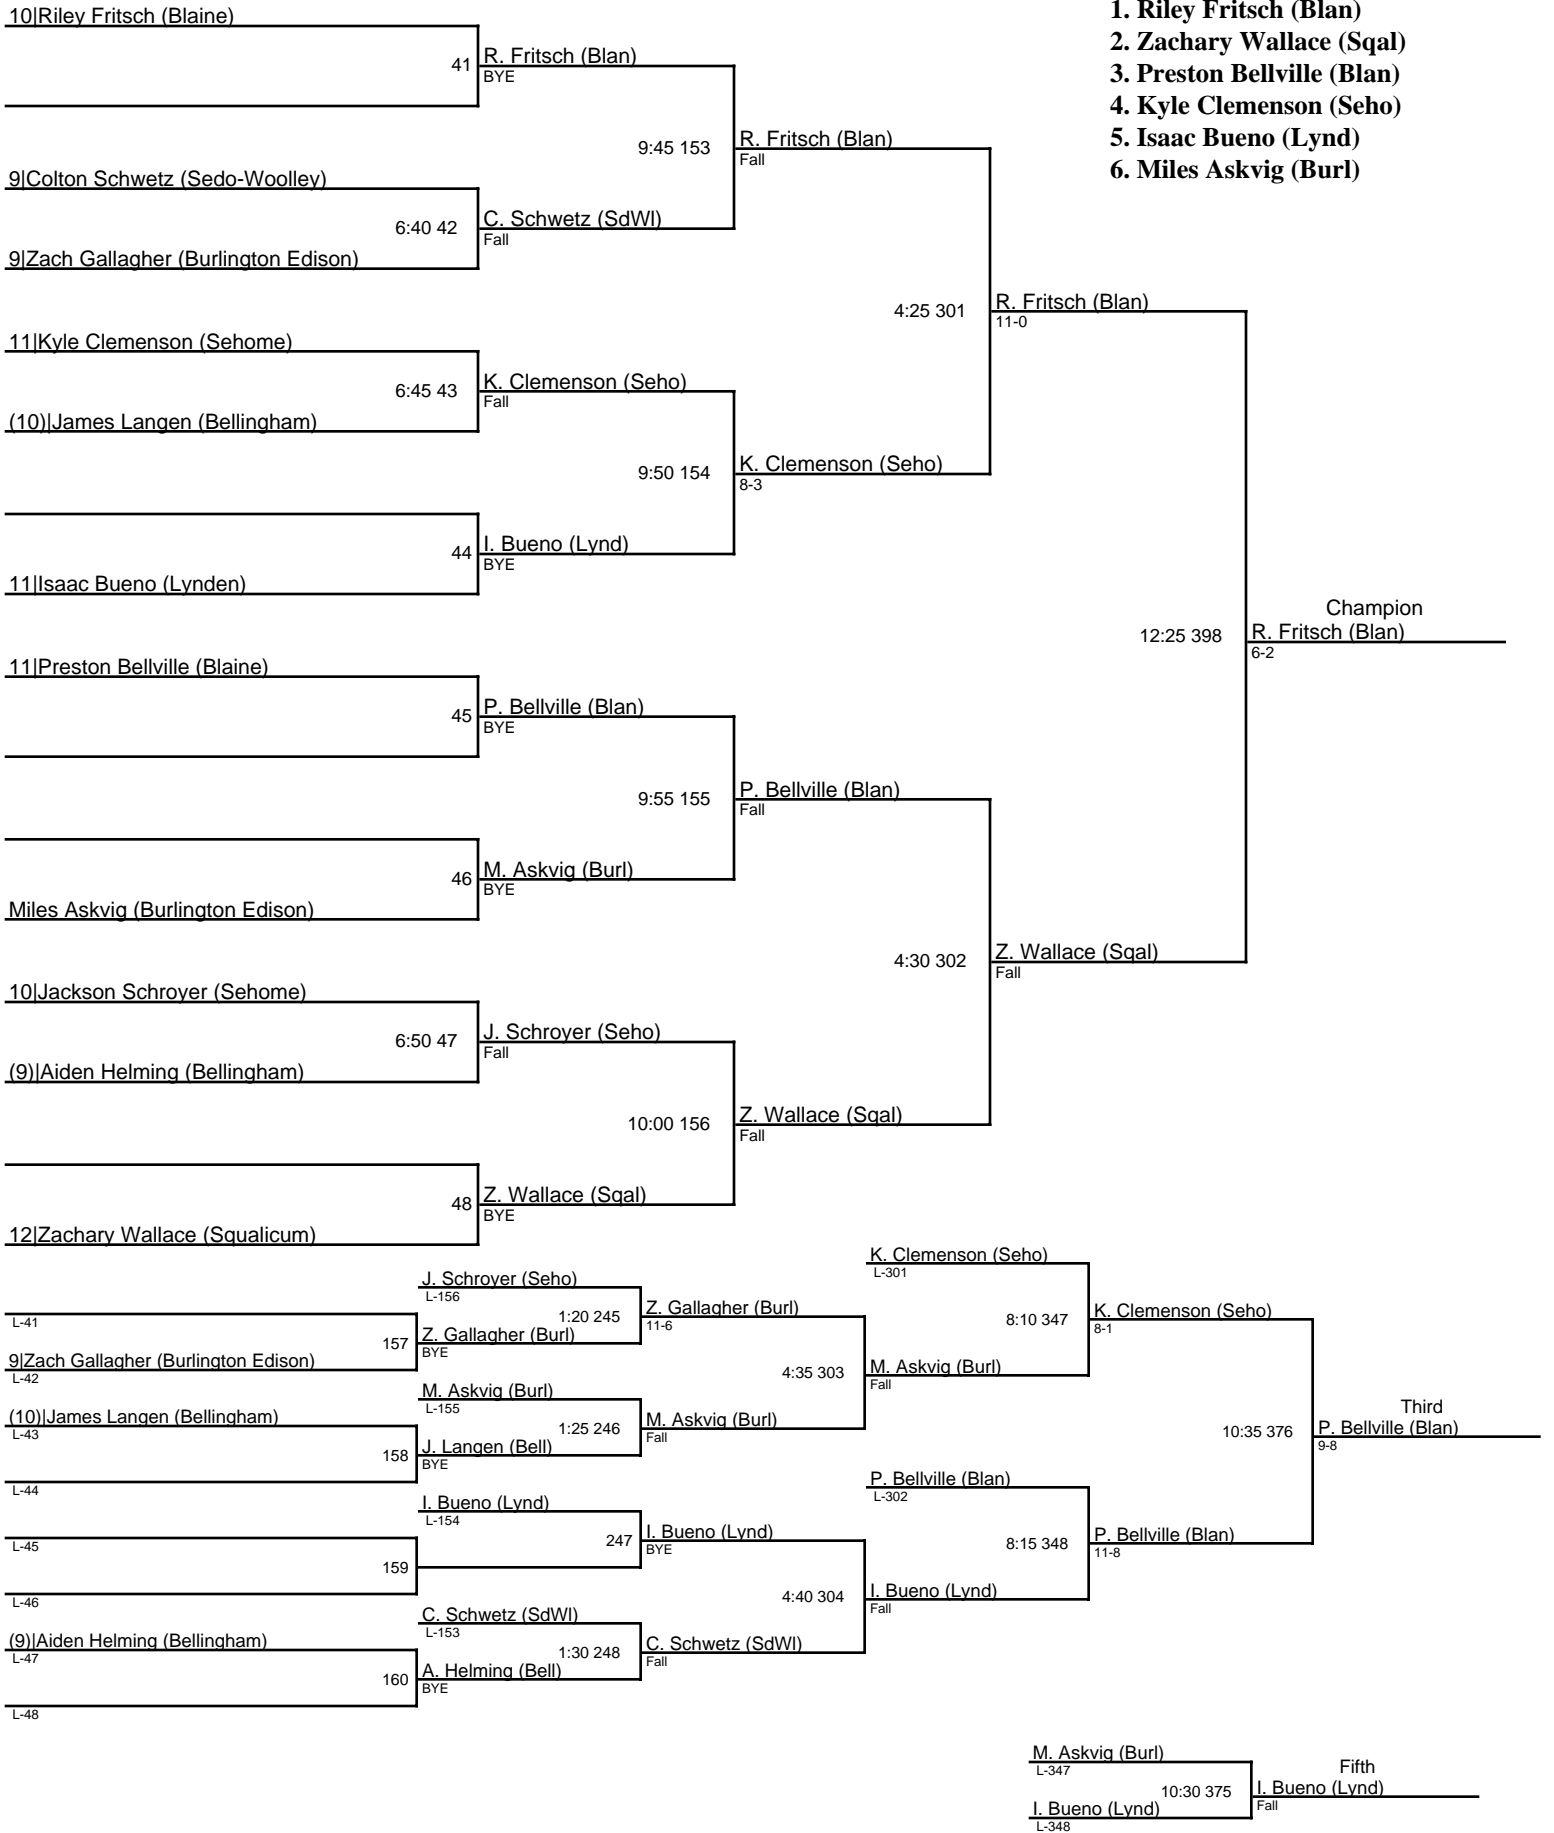

2A District One Subregional 2015.EndRound7 / 138