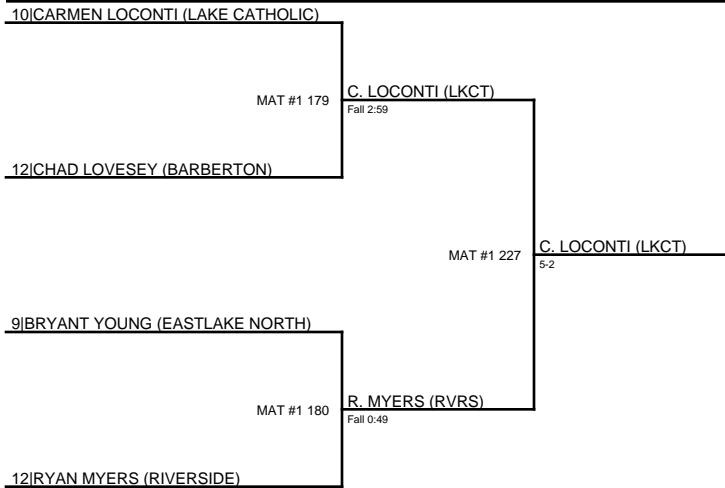

from S:77

MAT #1 129

A. GUTOWSKI (CRST)

Fall 1:40

A. GUTOWSKI (CRST)

from N:78

2020 NARRAH GRAHAM / 145-finals

1. ALEX GUTOWSKI (CRST)
2. BRAD MCKEON (MDSN)
3. COLLIN PERZ (CHRD)
4. CAMERON ARTHUR (CLVR)