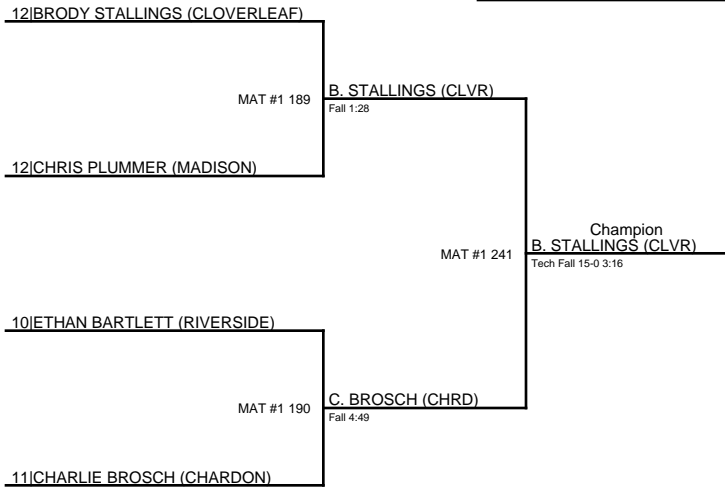

C. BROSCH (CHRD)

Fall 2:48

C. BROSCH (CHRD)

from N:90

2020 NARRAH GRAHAM / 170-finals

1. BRODY STALLINGS (CLVR)
2. CHARLIE BROSCH (CHRD)
3. CHRIS PLUMMER (MDSN)
4. ETHAN BARTLETT (RVRS)

2020 NARRAH GRAHAM / 182