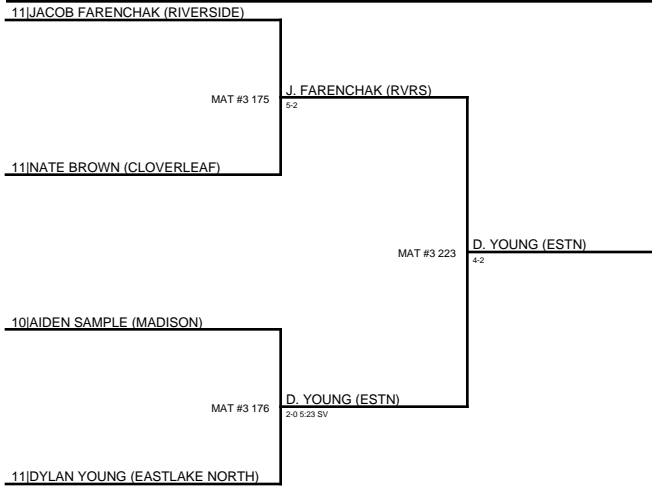

G. RICHNER (UNTT)

7-0

N. BROWN (CLVR)

from N:74

2020 NARRAH GRAHAM / 138-finals

1. ETHAN STRAHAN (CRST)
2. GAVIN RICHNER (UNTT)
3. VAUGHN FINK (CHRD)
4. AMEER EPPS-CLARKE (BRBR)

2020 NARRAH GRAHAM / 145[1]

11|BRAD MCKEON (MADISON)