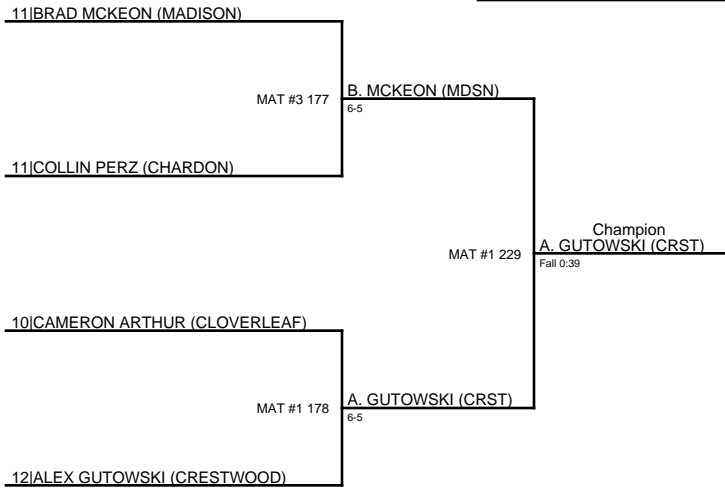

from S:77

MAT #1 129

A. GUTOWSKI (CRST)

Fall 1:40

A. GUTOWSKI (CRST)

from N:78

2020 NARRAH GRAHAM / 145-finals

1. ALEX GUTOWSKI (CRST)
2. BRAD MCKEON (MDSN)
3. COLLIN PERZ (CHRD)
4. CAMERON ARTHUR (CLVR)