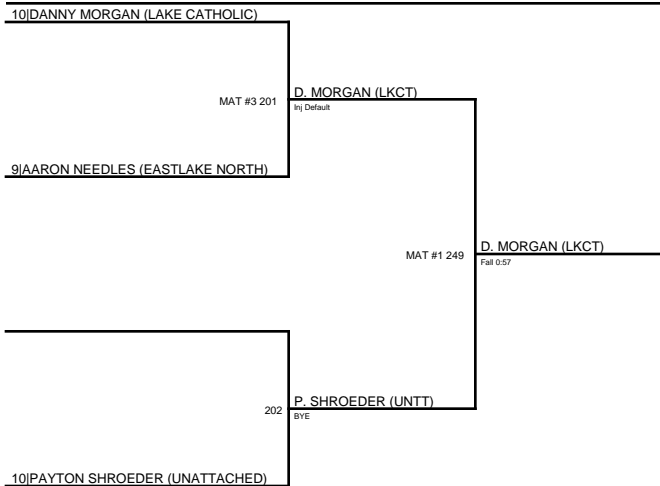

2020 NARRAH GRAHAM / 285

- 1. DOMINICK ZIRKLE (MDSN)
- 2. JOSH BARRAGAN (UNTT)
- 3. JAKAELL SPRINGER (BRBR)

12|DOMINICK ZIRKLE (MADISON)

11|JOSH BARRAGAN (UNATTACHED)

9|JAKAELL SPRINGER (BARBERTON)

D. ZIRKLE (MDSN)