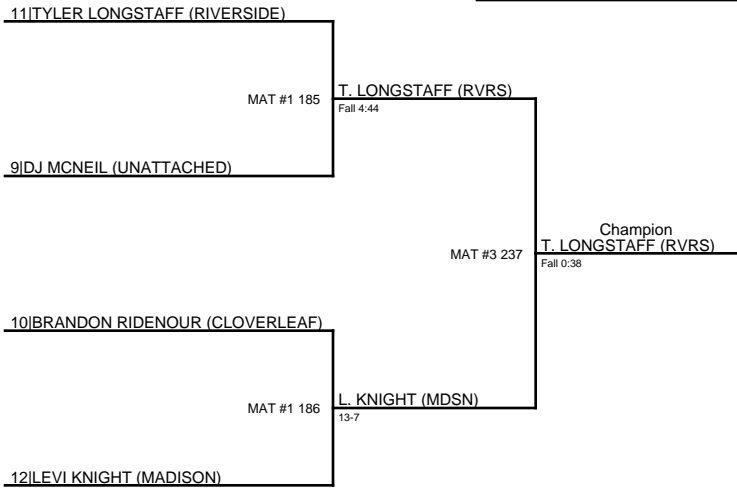

2020 NARRAH GRAHAM / 160-finals

1. **1. TYLER LONGSTAFF (RVRS)**
2. **2. LEVI KNIGHT (MDSN)**
3. **3. BRANDON RIDENOUR (CLVR)**
4. **4. DJ MCNEIL (UNTT)**