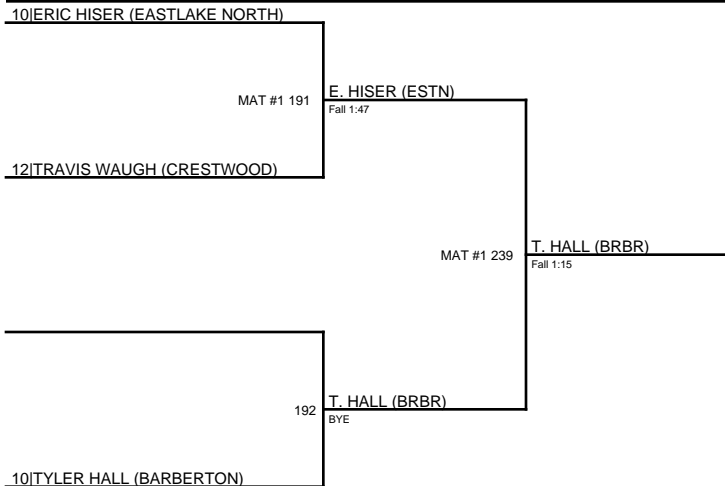

2020 NARRAH GRAHAM / 170-finals

1. BRODY STALLINGS (CLVR)
2. CHARLIE BROSCH (CHRD)
3. CHRIS PLUMMER (MDSN)
4. ETHAN BARTLETT (RVRS)