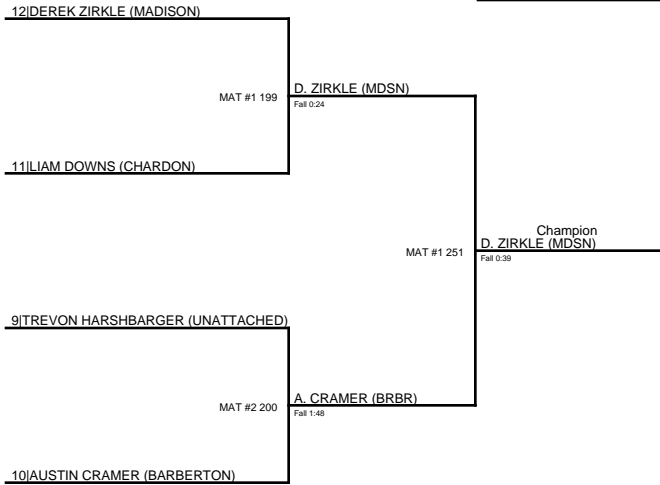

2020 NARRAH GRAHAM / 285

- 1. DOMINICK ZIRKLE (MDSN)
- 2. JOSH BARRAGAN (UNTT)
- 3. JAKAELL SPRINGER (BRBR)

12|DOMINICK ZIRKLE (MADISON)

11|JOSH BARRAGAN (UNATTACHED)

9|JAKAELL SPRINGER (BARBERTON)

D. ZIRKLE (MDSN)