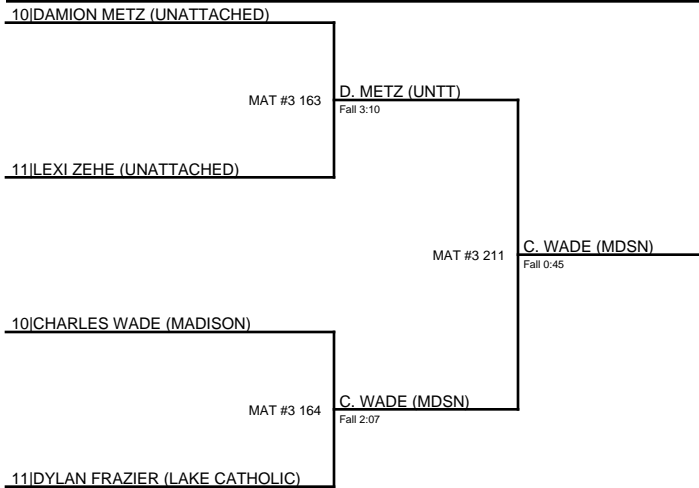

from N:62

2020 NARRAH GRAHAM / 120-finals

1. CHRIS ROCHA (RVRS)
2. JOSH ONDASH (CRST)
3. JOEY DAVIS (ESTN)
4. DAMON SWIGER (BRBR)

2020 NARRAH GRAHAM / 126[1]

12|BRETT SZUHAY (CRESTWOOD)

MAT #3 12

B. SZUHAY (CRST)
6-2