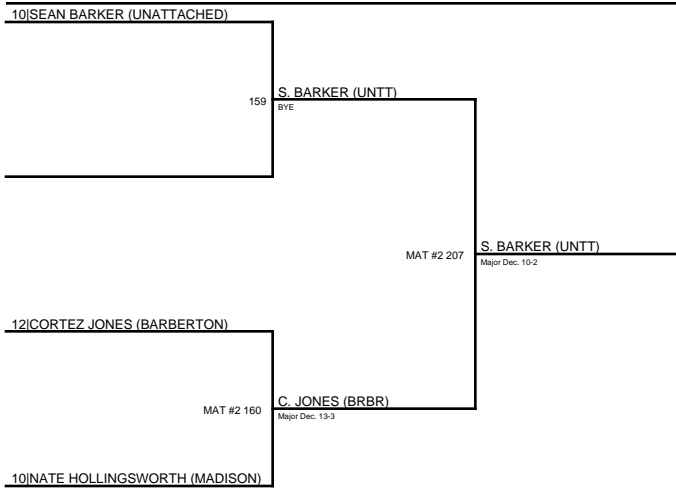

K. FRANTZ (RVRS)

from N:7

N. HOLLINGSWORTH (MDSN)

N. HOLLINGSWORTH (MDSN)
BYE

from N:58

2020 NARRAH GRAHAM / 113-finals

1. JAKE HAMULAK (CHRD)
2. JAKE ARNOLD (CLVR)
3. KADEN FRANTZ (RVRS)
4. CHARLIE CONROY (CRST)