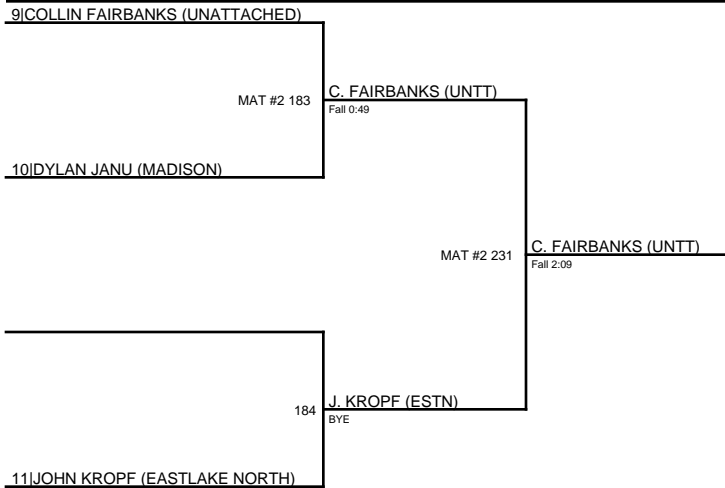

2020 NARRAH GRAHAM / 152-finals

1. DANNY MARTICH (RVRS)
2. ANTHONY NORTON (CLVR)
3. TOMMY BRUNTY (BRBR)
4. EVAN DANIELS (CRST)

2020 NARRAH GRAHAM / 160[1]

11|TYLER LONGSTAFF (RIVERSIDE)

T. LONGSTAFF (RVRS)
BYE