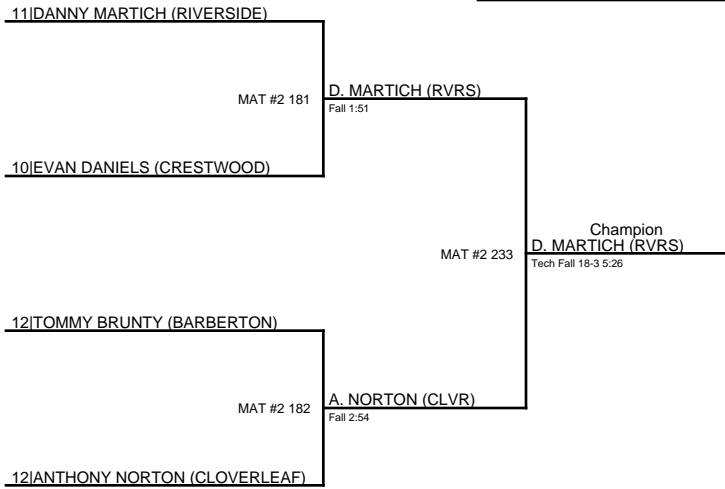

2020 NARRAH GRAHAM / 152-finals

1. DANNY MARTICH (RVRS)
2. ANTHONY NORTON (CLVR)
3. TOMMY BRUNTY (BRBR)
4. EVAN DANIELS (CRST)

2020 NARRAH GRAHAM / 160[1]

11|TYLER LONGSTAFF (RIVERSIDE)

T. LONGSTAFF (RVRS)
BYE