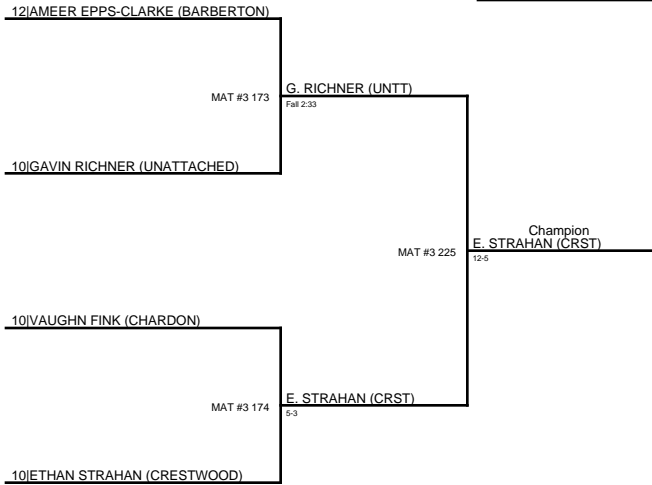

G. RICHNER (UNTT)

7-0

N. BROWN (CLVR)

from N:74

2020 NARRAH GRAHAM / 138-finals

1. ETHAN STRAHAN (CRST)
2. GAVIN RICHNER (UNTT)
3. VAUGHN FINK (CHRD)
4. AMEER EPPS-CLARKE (BRBR)

2020 NARRAH GRAHAM / 145[1]

11|BRAD MCKEON (MADISON)