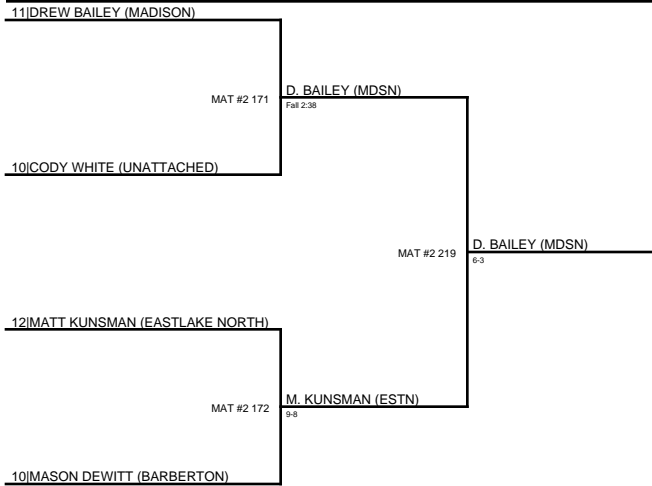

2020 NARRAH GRAHAM / 138[1]

12|AMEER EPPS-CLARKE (BARBERTON)

MAT #3 20

A. EPPS-CLARKE (BRBR)
7-5

10|VAUGHN FINK (CHARDON)

1. AMEER EPPS-CLARKE (BRBR)
2. VAUGHN FINK (CHRD)
3. JACOB FARENCHAK (RVRS)
4. AIDEN SAMPLE (MDSN)