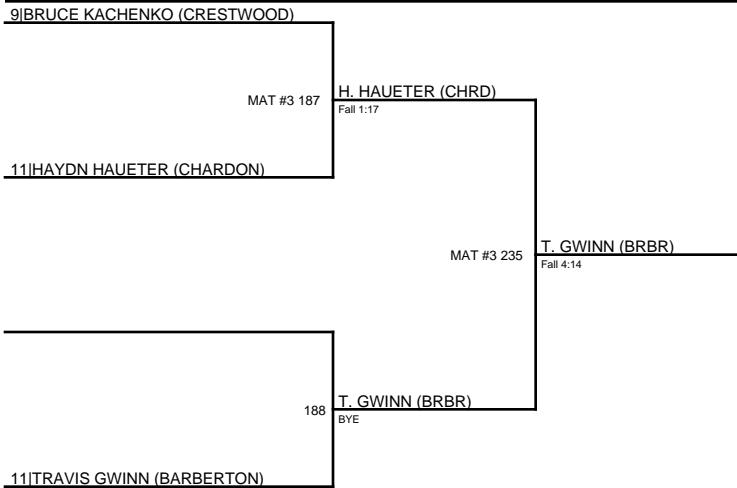

2020 NARRAH GRAHAM / 160-finals

1. **1. TYLER LONGSTAFF (RVRS)**
2. **2. LEVI KNIGHT (MDSN)**
3. **3. BRANDON RIDENOUR (CLVR)**
4. **4. DJ MCNEIL (UNTT)**