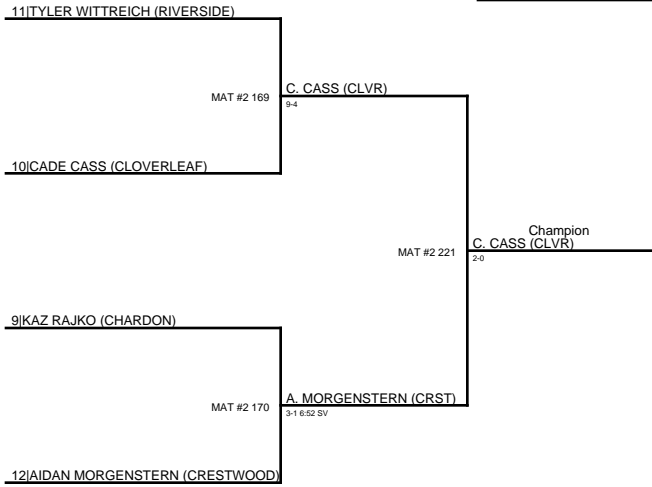

2020 NARRAH GRAHAM / 138[1]

12|AMEER EPPS-CLARKE (BARBERTON)

MAT #3 20

A. EPPS-CLARKE (BRBR)
7-5

10|VAUGHN FINK (CHARDON)

1. AMEER EPPS-CLARKE (BRBR)
2. VAUGHN FINK (CHRD)
3. JACOB FARENCHAK (RVRS)
4. AIDEN SAMPLE (MDSN)