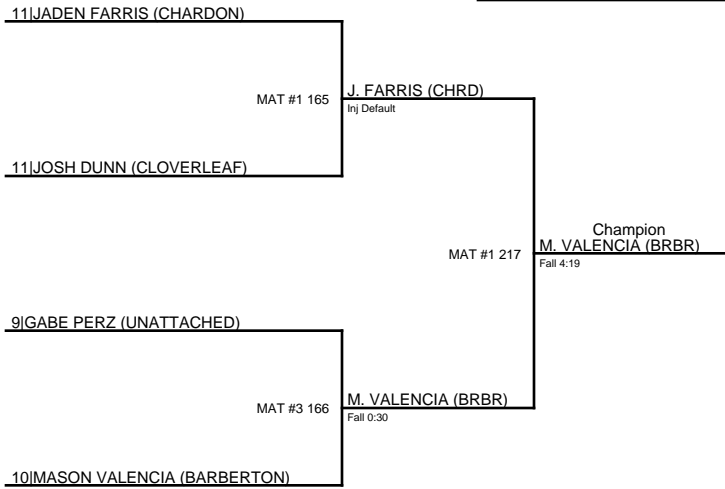

from N:66

2020 NARRAH GRAHAM / 126-finals

- 1. MASON VALENCIA (BRBR)**
- 2. JADEN FARRIS (CHRD)**
- 3. GABE PERZ (UNTT)**
- 4. JOSH DUNN (CLVR)**

2020 NARRAH GRAHAM / 132[1]

11|TYLER WITTREICH (RIVERSIDE)