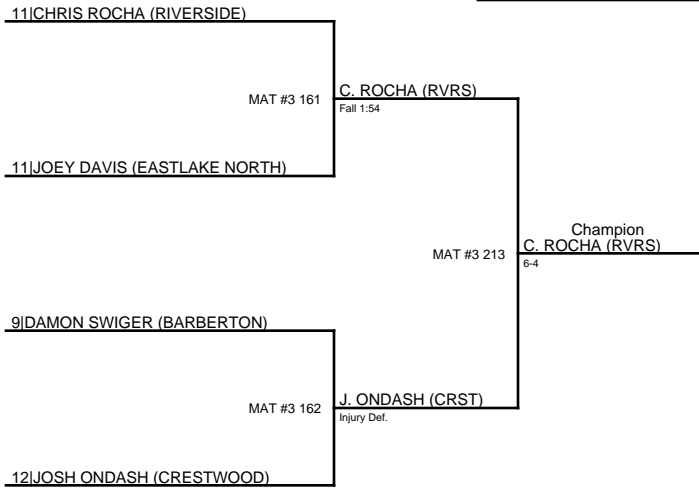

from N:62

2020 NARRAH GRAHAM / 120-finals

1. CHRIS ROCHA (RVRS)
2. JOSH ONDASH (CRST)
3. JOEY DAVIS (ESTN)
4. DAMON SWIGER (BRBR)

2020 NARRAH GRAHAM / 126[1]

12|BRETT SZUHAY (CRESTWOOD)

MAT #3 12

B. SZUHAY (CRST)
6-2