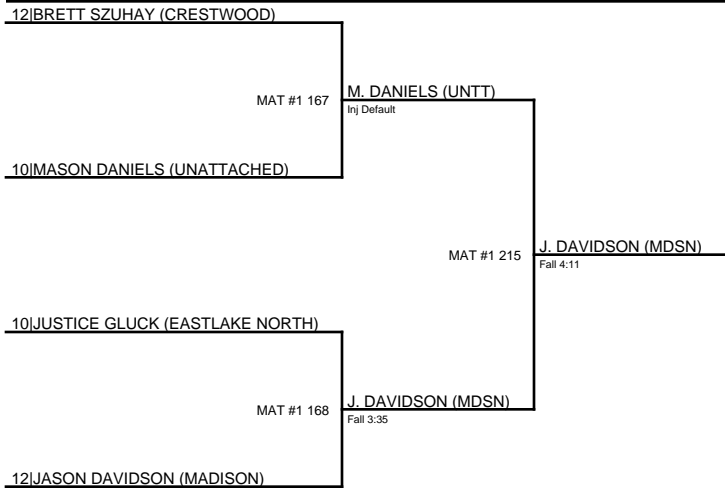

from N:66

2020 NARRAH GRAHAM / 126-finals

- 1. MASON VALENCIA (BRBR)**
- 2. JADEN FARRIS (CHRD)**
- 3. GABE PERZ (UNTT)**
- 4. JOSH DUNN (CLVR)**

2020 NARRAH GRAHAM / 132[1]

11|TYLER WITTREICH (RIVERSIDE)