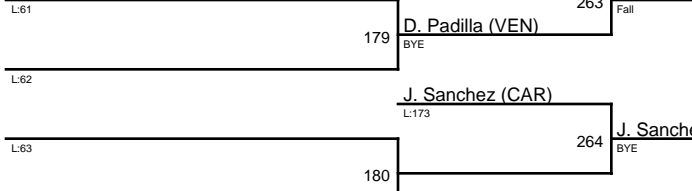

2021 Showdown on the Shore Tournament / 126

2021 Showdown on the Shore Tournament / 131

2021 Showdown on the Shore Tournament / 137

Sophia Slavich (Santa Barbara)

1. Maria Mendez (SM)
2. Sophia Slavich (SB)
3. Itzia Rubio (KNI)
4. Hailee Taylor (SY)