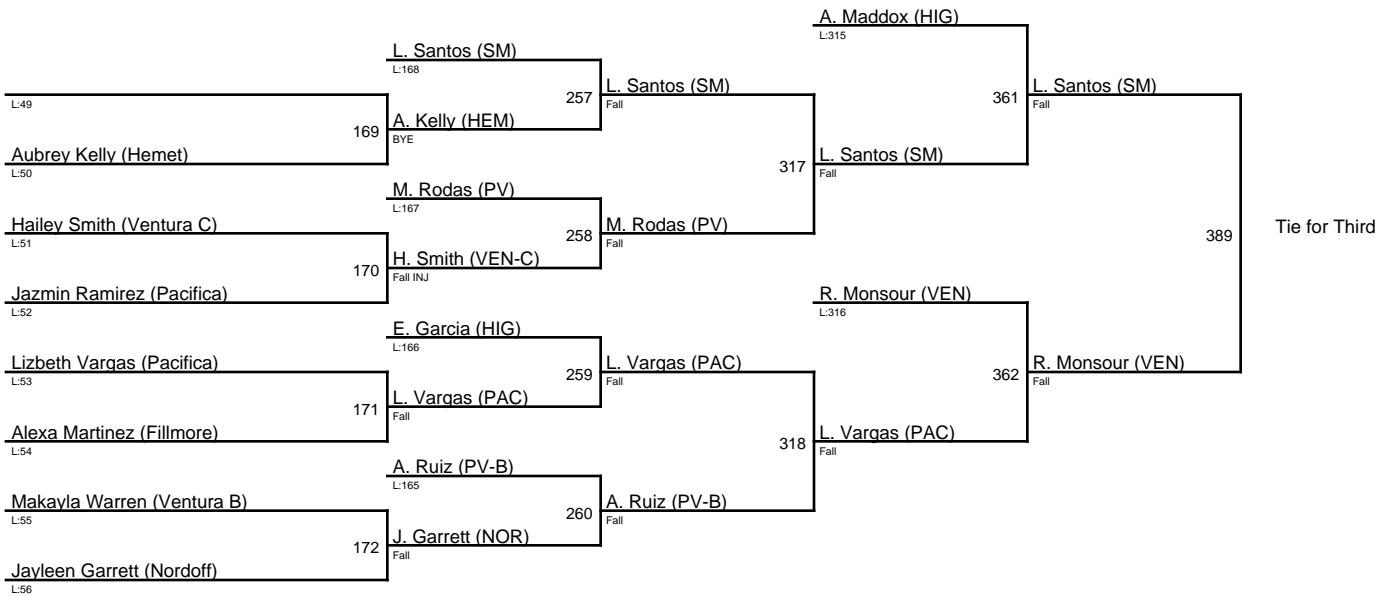

2021 Showdown on the Shore Tournament / 101

2021 Showdown on the Shore Tournament / 106

2021 Showdown on the Shore Tournament / 111

- 1. Kimberly Silva (DP)
- 2. Sophia Ramos (SM)
- 3. Malia Ortiz (SY)
- 3. Melisabeth Pienado (PV)

2021 Showdown on the Shore Tournament / 116

1. Victoria Bernard (SY)
2. Isabell Regalado (DP)
3. Esme Duarte (PV)
3. Daisy Ramirez (SM-B)

2021 Showdown on the Shore Tournament / 121

1. Jasmin Esquivias (PAC)
2. Emily Hernandez (HUE)
3. Samantha Salazar (PAC-B)
3. Meztli Lopez (OX)

2021 Showdown on the Shore Tournament / 126

2021 Showdown on the Shore Tournament / 131

2021 Showdown on the Shore Tournament / 137

Sophia Slavich (Santa Barbara)

1. Maria Mendez (SM)
2. Sophia Slavich (SB)
3. Itzia Rubio (KNI)
4. Hailee Taylor (SY)