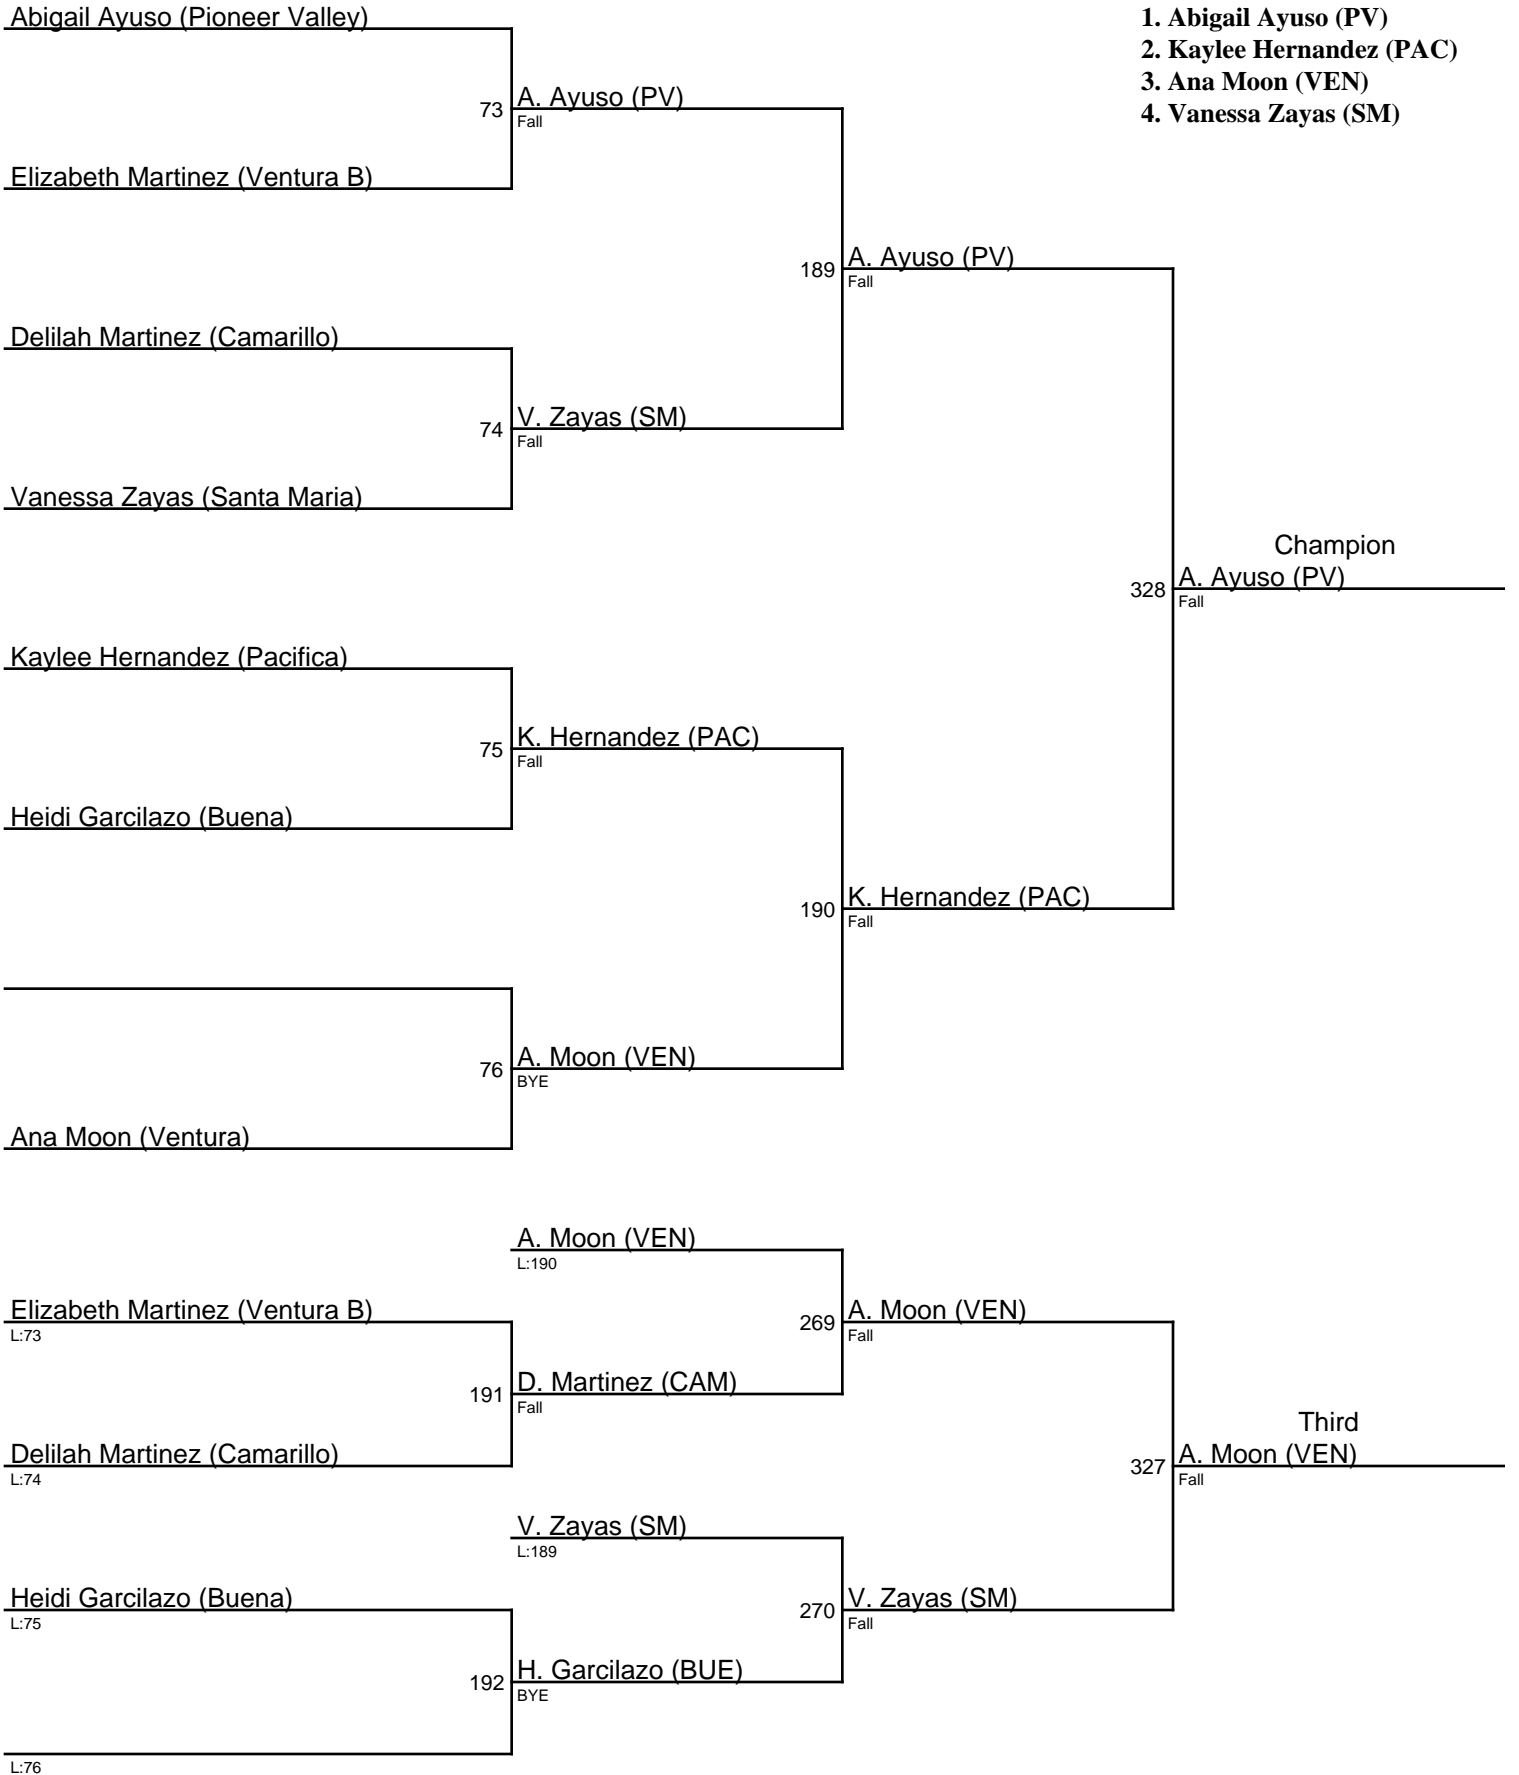

2021 Showdown on the Shore Tournament / 116

1. Victoria Bernard (SY)
2. Isabell Regalado (DP)
3. Esme Duarte (PV)
3. Daisy Ramirez (SM-B)

2021 Showdown on the Shore Tournament / 121

1. Jasmin Esquivias (PAC)
2. Emily Hernandez (HUE)
3. Samantha Salazar (PAC-B)
3. Meztli Lopez (OX)

2021 Showdown on the Shore Tournament / 126

2021 Showdown on the Shore Tournament / 131

2021 Showdown on the Shore Tournament / 137

Sophia Slavich (Santa Barbara)

1. Maria Mendez (SM)
2. Sophia Slavich (SB)
3. Itzia Rubio (KNI)
4. Hailee Taylor (SY)

2021 Showdown on the Shore Tournament / 143

2021 Showdown on the Shore Tournament / 150

2021 Showdown on the Shore Tournament / 160

1. Analysisia Leon (PV)
2. Adgeline Aguilar (PV-B)
3. Edith Rocete (HUE)
4. Jaqueline Topete (KNI)