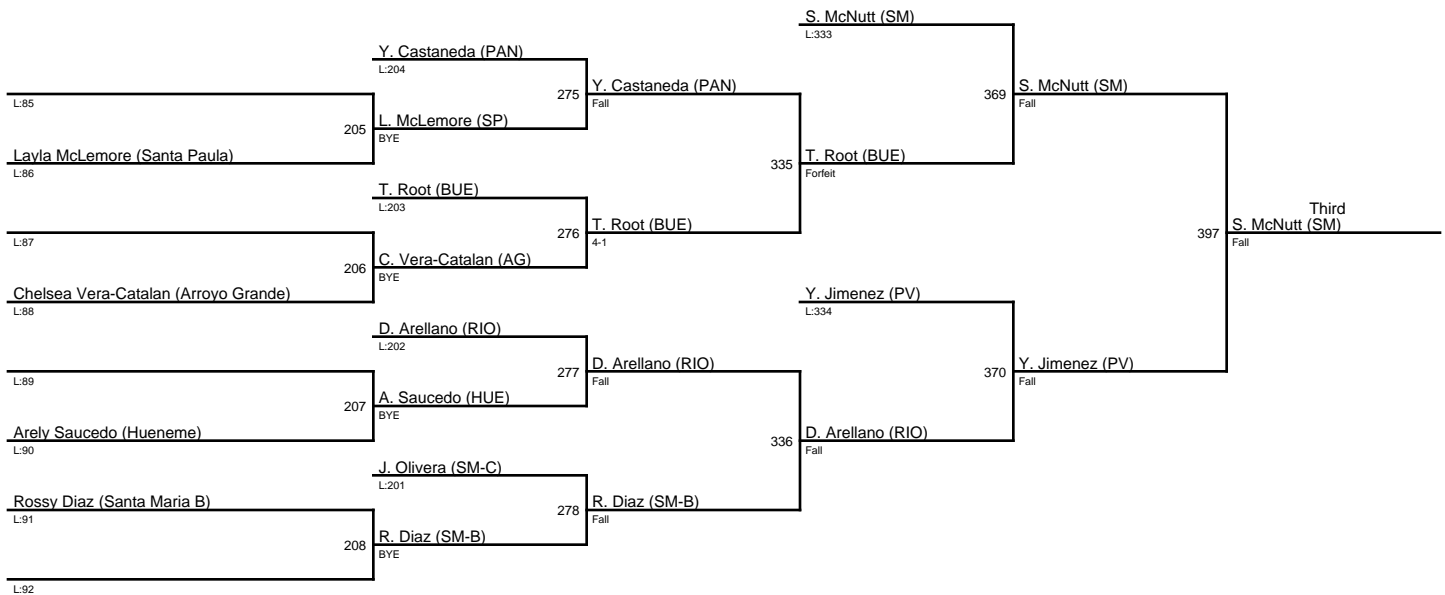

2021 Showdown on the Shore Tournament / 126

2021 Showdown on the Shore Tournament / 131

2021 Showdown on the Shore Tournament / 137

Sophia Slavich (Santa Barbara)

1. Maria Mendez (SM)
2. Sophia Slavich (SB)
3. Itzia Rubio (KNI)
4. Hailee Taylor (SY)

2021 Showdown on the Shore Tournament / 143

2021 Showdown on the Shore Tournament / 150

2021 Showdown on the Shore Tournament / 160

1. Analysisia Leon (PV)
2. Adgeline Aguilar (PV-B)
3. Edith Rocete (HUE)
4. Jaqueline Topete (KNI)

2021 Showdown on the Shore Tournament / 170

1. Angie Renteria (HUE)
2. Cierra Abrego (HIG)
3. Surray McNutt (SM)
4. Yaretza Jimenez (PV)

2021 Showdown on the Shore Tournament / 189

1. Emmale Americano (HEM)
2. Trinity Tipton (CAM)
3. Guadalupe Salas (PAC)
4. Daniela Sierra (PV)