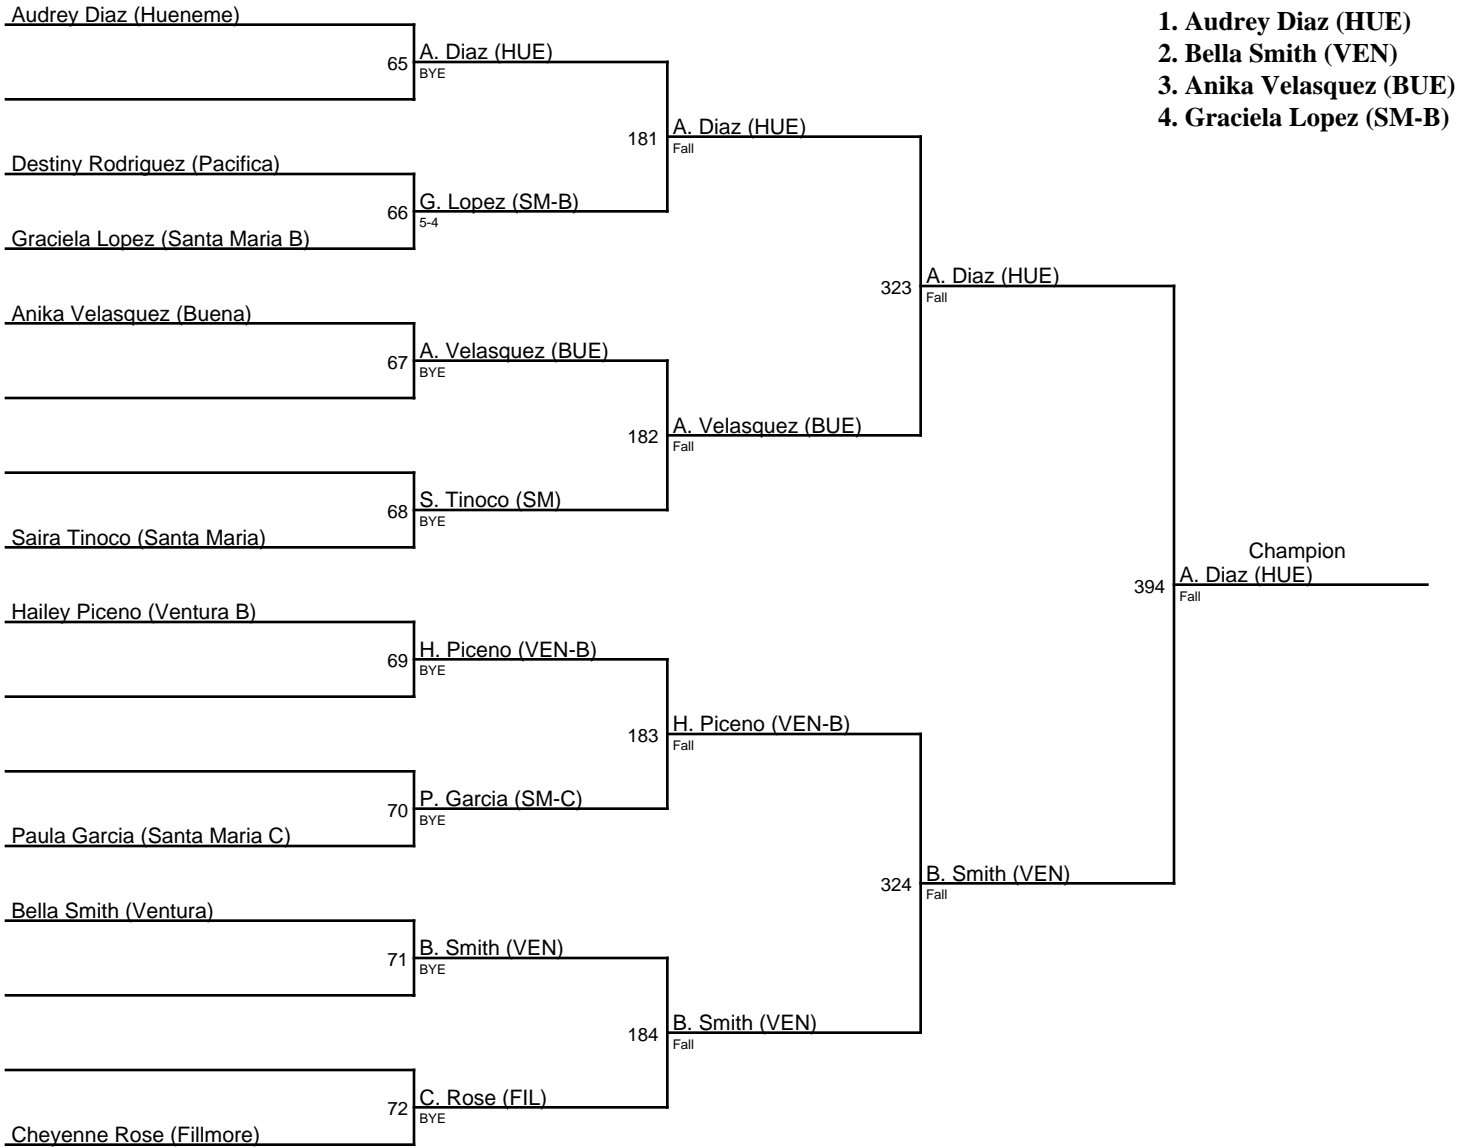

2021 Showdown on the Shore Tournament / 116

1. Victoria Bernard (SY)
2. Isabell Regalado (DP)
3. Esme Duarte (PV)
3. Daisy Ramirez (SM-B)

2021 Showdown on the Shore Tournament / 121

1. Jasmin Esquivias (PAC)
2. Emily Hernandez (HUE)
3. Samantha Salazar (PAC-B)
3. Meztli Lopez (OX)

2021 Showdown on the Shore Tournament / 126

2021 Showdown on the Shore Tournament / 131

2021 Showdown on the Shore Tournament / 137

Sophia Slavich (Santa Barbara)

1. Maria Mendez (SM)
2. Sophia Slavich (SB)
3. Itzia Rubio (KNI)
4. Hailee Taylor (SY)

2021 Showdown on the Shore Tournament / 143

2021 Showdown on the Shore Tournament / 150

2021 Showdown on the Shore Tournament / 160

1. Analysisia Leon (PV)
2. Adgeline Aguilar (PV-B)
3. Edith Rocete (HUE)
4. Jaqueline Topete (KNI)