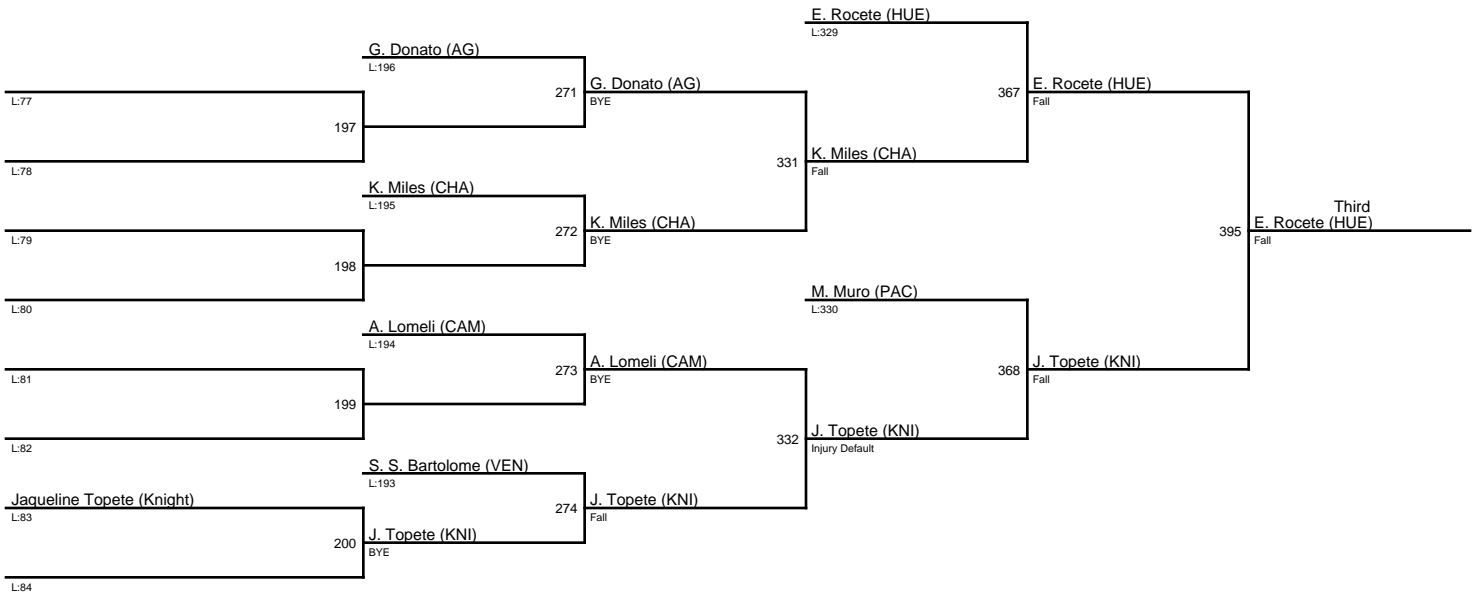

2021 Showdown on the Shore Tournament / 126

2021 Showdown on the Shore Tournament / 131

2021 Showdown on the Shore Tournament / 137

Sophia Slavich (Santa Barbara)

1. Maria Mendez (SM)
2. Sophia Slavich (SB)
3. Itzia Rubio (KNI)
4. Hailee Taylor (SY)

2021 Showdown on the Shore Tournament / 143

2021 Showdown on the Shore Tournament / 150

2021 Showdown on the Shore Tournament / 160

1. Analysisia Leon (PV)
2. Adgeline Aguilar (PV-B)
3. Edith Rocete (HUE)
4. Jaqueline Topete (KNI)

2021 Showdown on the Shore Tournament / 170

1. Angie Renteria (HUE)
2. Cierra Abrego (HIG)
3. Surray McNutt (SM)
4. Yaretza Jimenez (PV)

2021 Showdown on the Shore Tournament / 189

1. Emmale Americano (HEM)
2. Trinity Tipton (CAM)
3. Guadalupe Salas (PAC)
4. Daniela Sierra (PV)