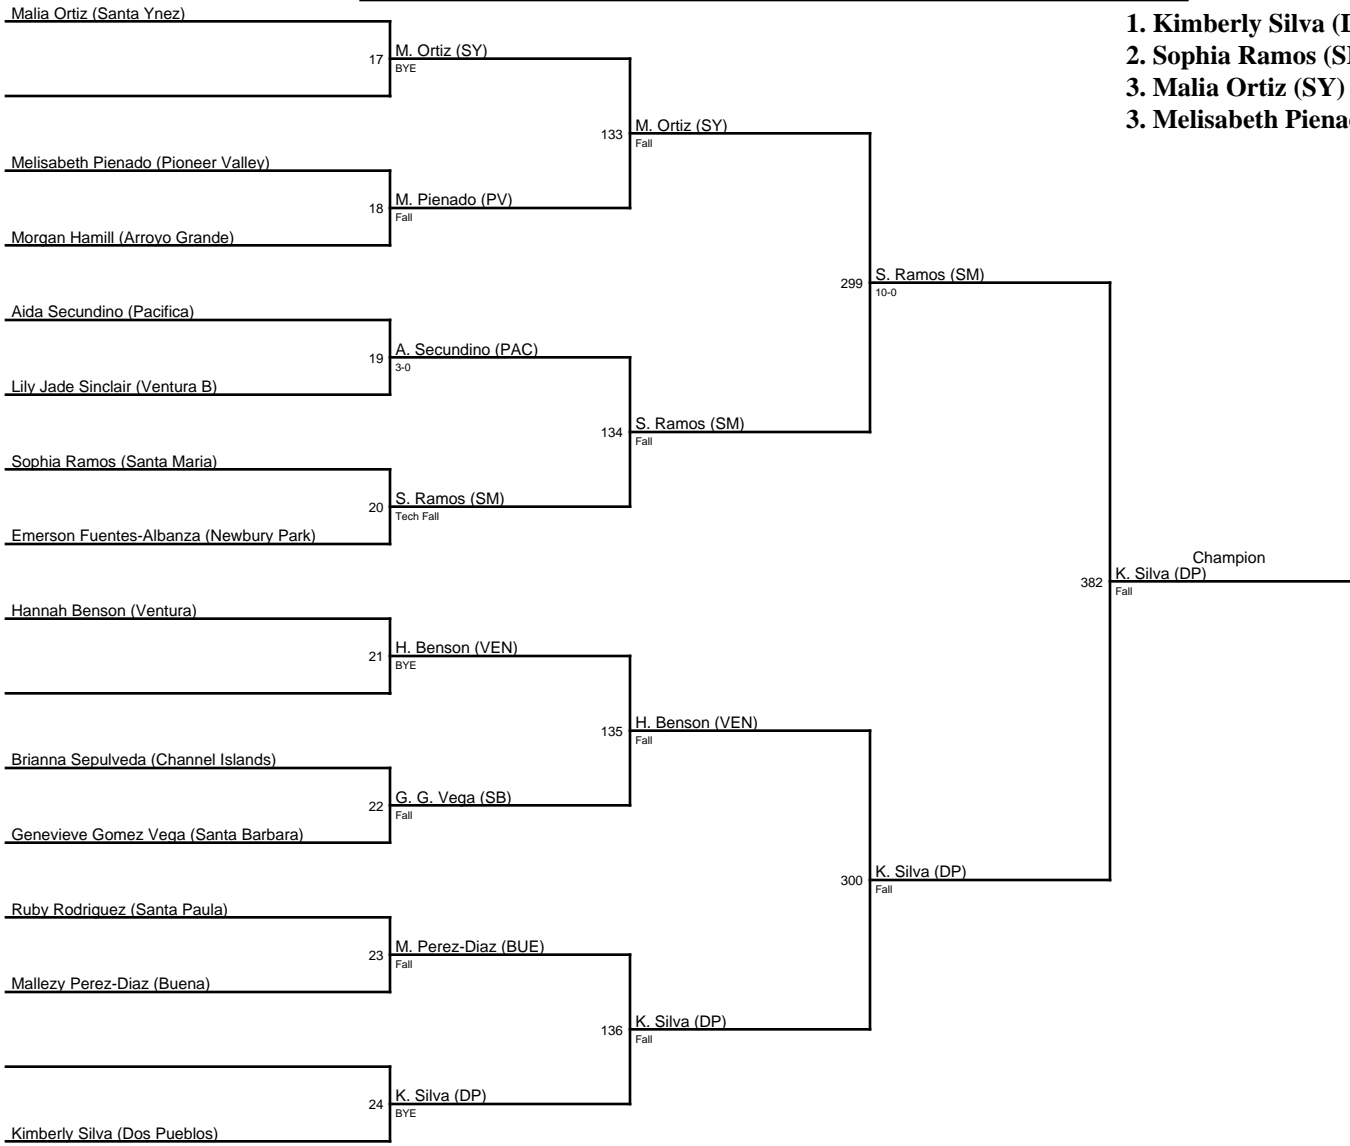

2021 Showdown on the Shore Tournament / 101

2021 Showdown on the Shore Tournament / 106

2021 Showdown on the Shore Tournament / 111

- 1. Kimberly Silva (DP)
- 2. Sophia Ramos (SM)
- 3. Malia Ortiz (SY)
- 3. Melisabeth Pienado (PV)

2021 Showdown on the Shore Tournament / 116

1. Victoria Bernard (SY)
2. Isabell Regalado (DP)
3. Esme Duarte (PV)
3. Daisy Ramirez (SM-B)

2021 Showdown on the Shore Tournament / 121

1. Jasmin Esquivias (PAC)
2. Emily Hernandez (HUE)
3. Samantha Salazar (PAC-B)
3. Meztli Lopez (OX)

2021 Showdown on the Shore Tournament / 126

2021 Showdown on the Shore Tournament / 131

2021 Showdown on the Shore Tournament / 137

Sophia Slavich (Santa Barbara)

1. Maria Mendez (SM)
2. Sophia Slavich (SB)
3. Itzia Rubio (KNI)
4. Hailee Taylor (SY)

2021 Showdown on the Shore Tournament / 143

2021 Showdown on the Shore Tournament / 150

2021 Showdown on the Shore Tournament / 160

1. Analysisia Leon (PV)
2. Adgeline Aguilar (PV-B)
3. Edith Rocete (HUE)
4. Jaqueline Topete (KNI)