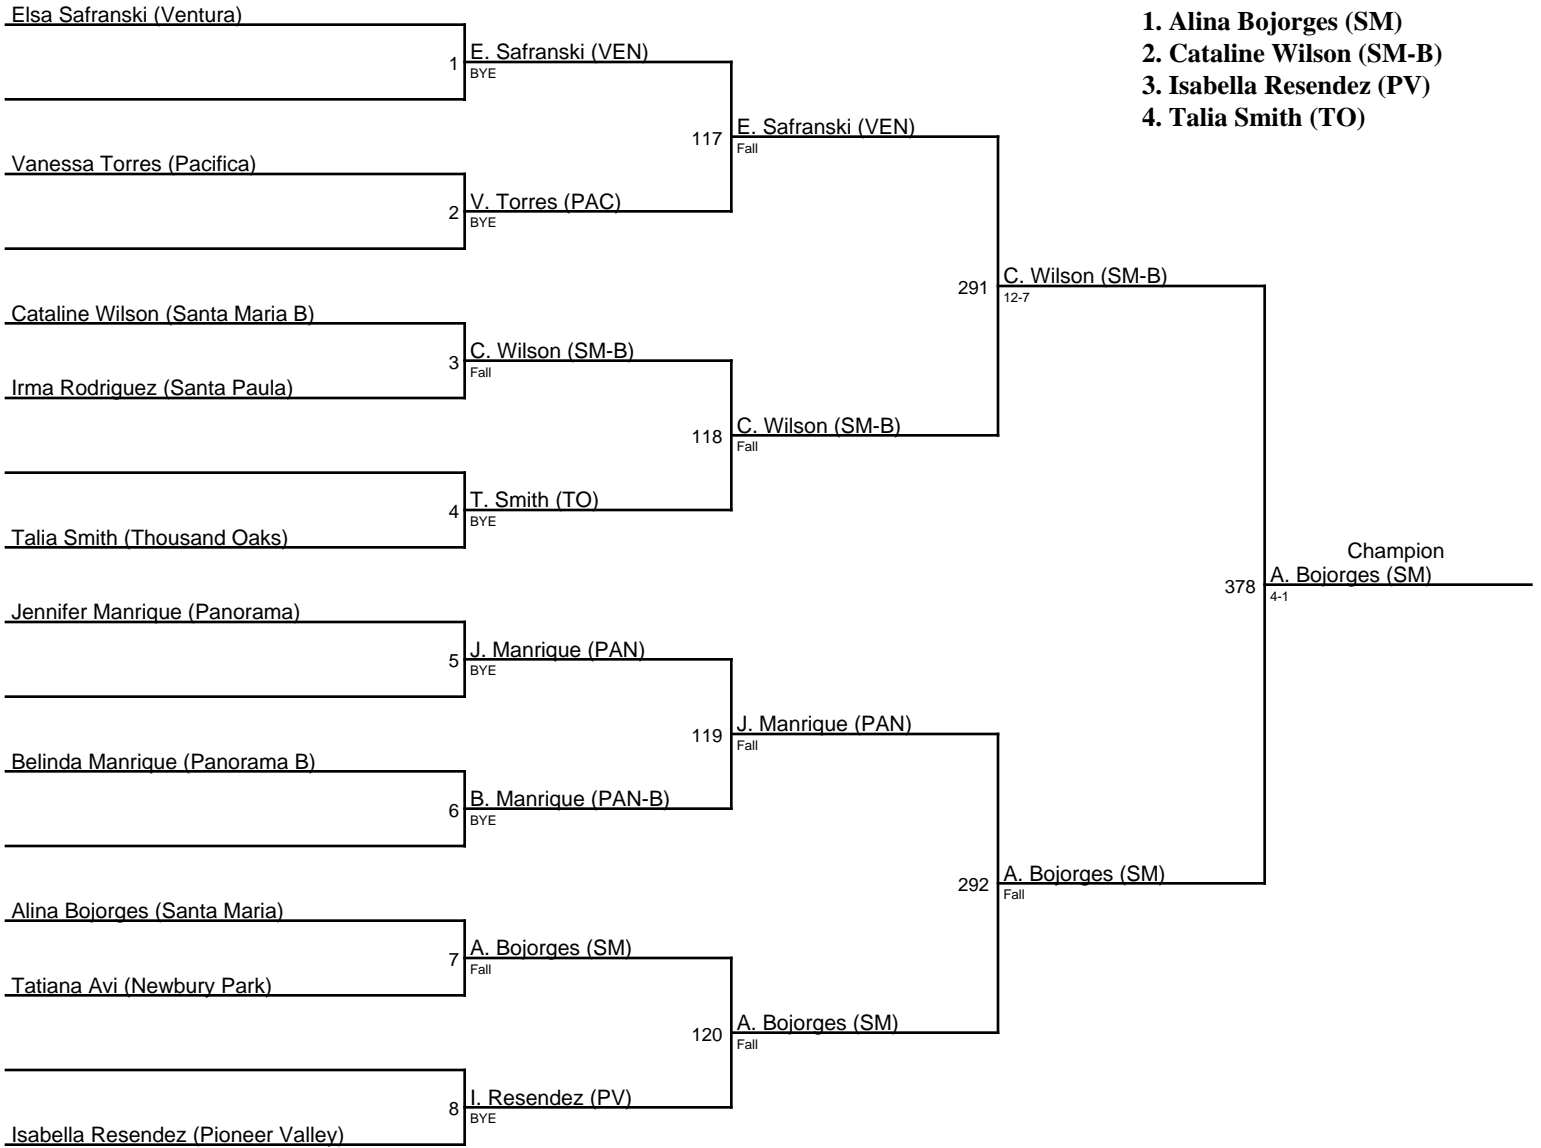

2021 Showdown on the Shore Tournament / 101

2021 Showdown on the Shore Tournament / 106

2021 Showdown on the Shore Tournament / 111

- 1. Kimberly Silva (DP)
- 2. Sophia Ramos (SM)
- 3. Malia Ortiz (SY)
- 3. Melisabeth Pienado (PV)

2021 Showdown on the Shore Tournament / 116

1. Victoria Bernard (SY)
2. Isabell Regalado (DP)
3. Esme Duarte (PV)
3. Daisy Ramirez (SM-B)

2021 Showdown on the Shore Tournament / 121

1. Jasmin Esquivias (PAC)
2. Emily Hernandez (HUE)
3. Samantha Salazar (PAC-B)
3. Meztli Lopez (OX)

2021 Showdown on the Shore Tournament / 126

2021 Showdown on the Shore Tournament / 131

2021 Showdown on the Shore Tournament / 137

Sophia Slavich (Santa Barbara)

1. Maria Mendez (SM)
2. Sophia Slavich (SB)
3. Itzia Rubio (KNI)
4. Hailee Taylor (SY)

2021 Showdown on the Shore Tournament / 143

2021 Showdown on the Shore Tournament / 150

2021 Showdown on the Shore Tournament / 160

1. Analysisia Leon (PV)
2. Adgeline Aguilar (PV-B)
3. Edith Rocete (HUE)
4. Jaqueline Topete (KNI)