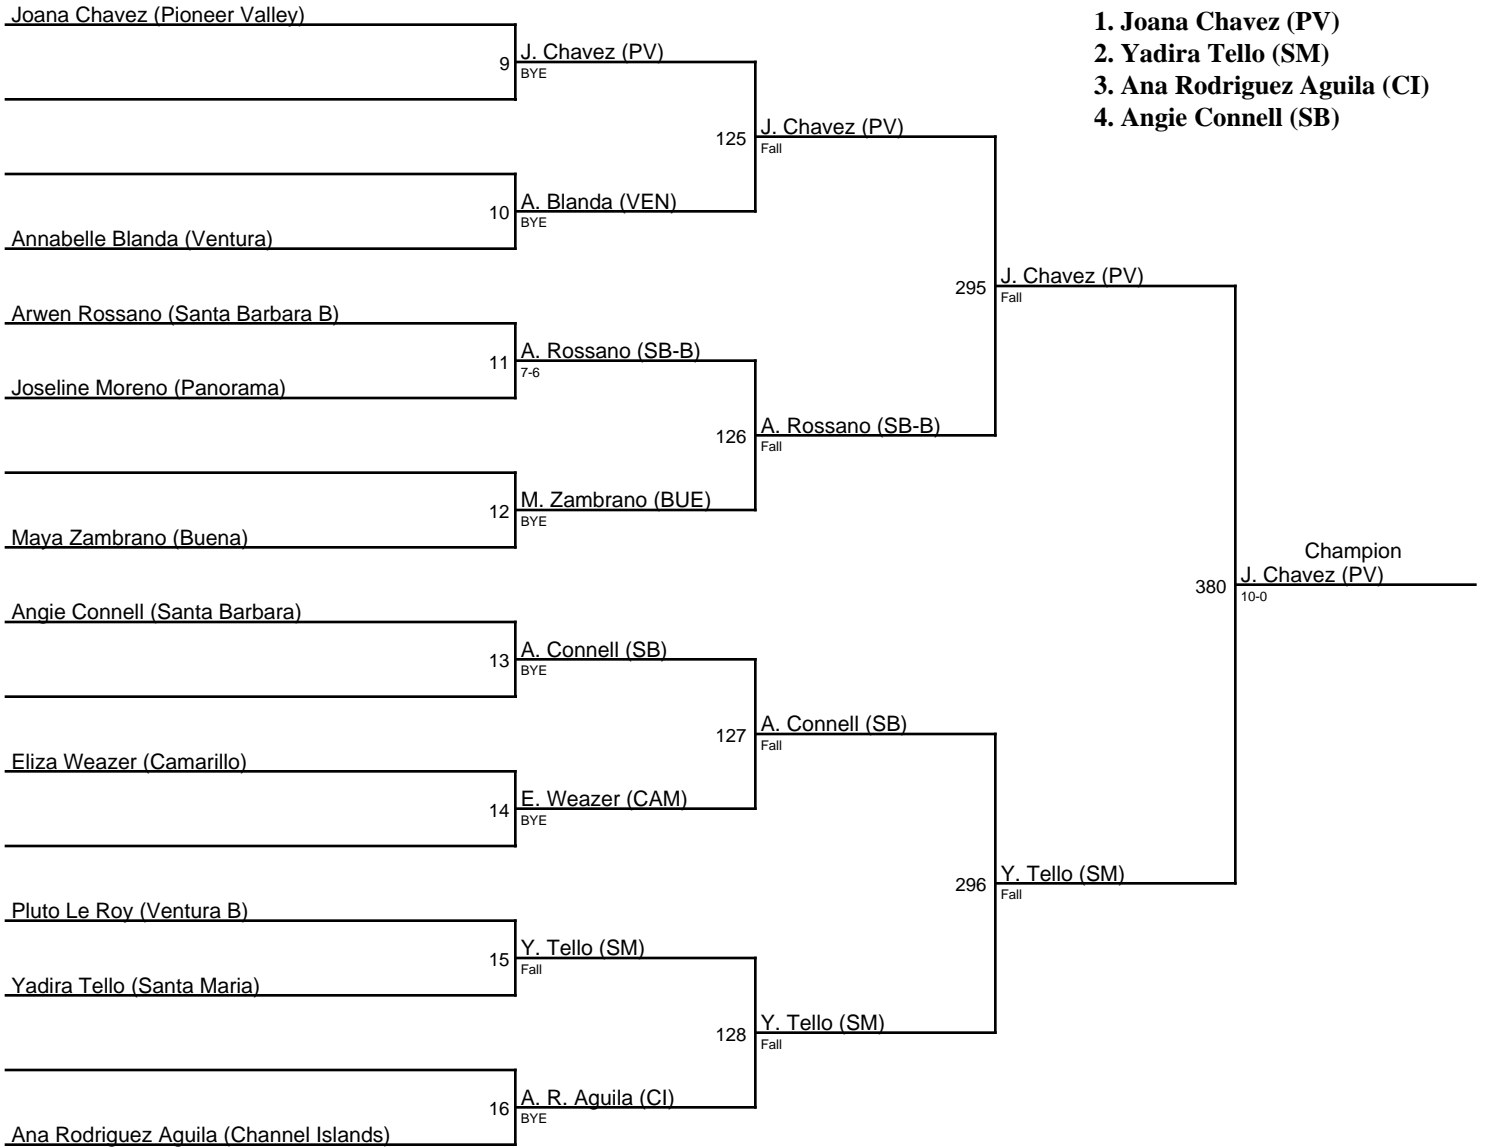

2021 Showdown on the Shore Tournament / 101

2021 Showdown on the Shore Tournament / 106

2021 Showdown on the Shore Tournament / 111

- 1. Kimberly Silva (DP)
- 2. Sophia Ramos (SM)
- 3. Malia Ortiz (SY)
- 3. Melisabeth Pienado (PV)

2021 Showdown on the Shore Tournament / 116

1. Victoria Bernard (SY)
2. Isabell Regalado (DP)
3. Esme Duarte (PV)
3. Daisy Ramirez (SM-B)

2021 Showdown on the Shore Tournament / 121

1. Jasmin Esquivias (PAC)
2. Emily Hernandez (HUE)
3. Samantha Salazar (PAC-B)
3. Meztli Lopez (OX)

2021 Showdown on the Shore Tournament / 126

2021 Showdown on the Shore Tournament / 131

2021 Showdown on the Shore Tournament / 137

Sophia Slavich (Santa Barbara)

1. Maria Mendez (SM)
2. Sophia Slavich (SB)
3. Itzia Rubio (KNI)
4. Hailee Taylor (SY)

2021 Showdown on the Shore Tournament / 143

2021 Showdown on the Shore Tournament / 150

2021 Showdown on the Shore Tournament / 160

1. Analysisia Leon (PV)
2. Adgeline Aguilar (PV-B)
3. Edith Rocete (HUE)
4. Jaqueline Topete (KNI)