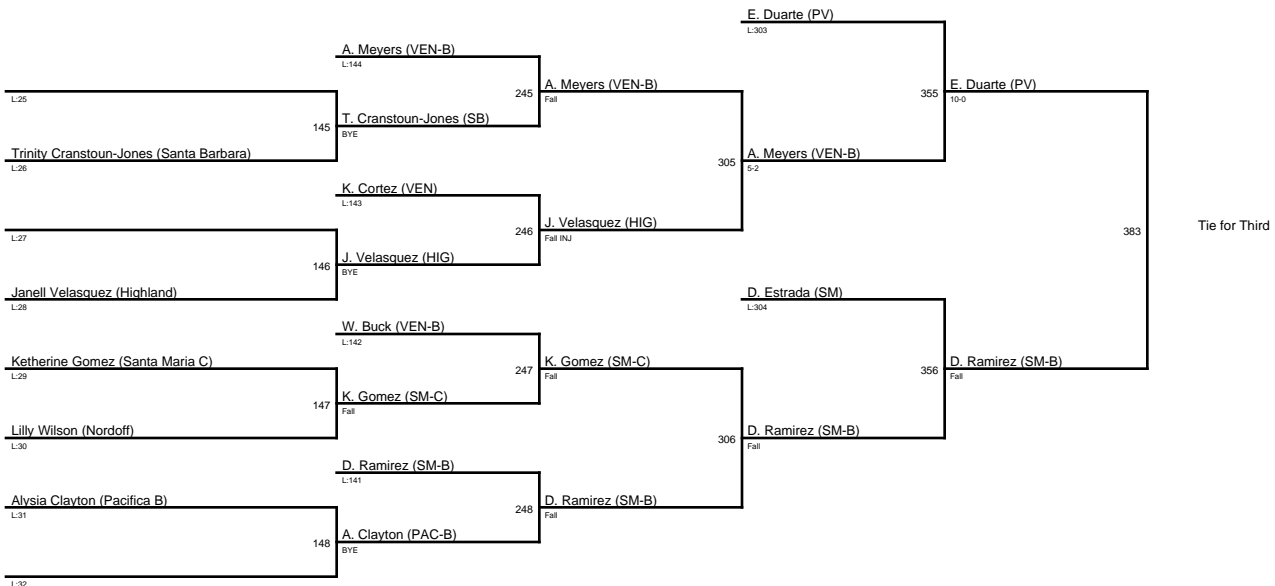

2021 Showdown on the Shore Tournament / 101

2021 Showdown on the Shore Tournament / 106

2021 Showdown on the Shore Tournament / 111

- 1. Kimberly Silva (DP)
- 2. Sophia Ramos (SM)
- 3. Malia Ortiz (SY)
- 3. Melisabeth Pienado (PV)

2021 Showdown on the Shore Tournament / 116

1. Victoria Bernard (SY)
2. Isabell Regalado (DP)
3. Esme Duarte (PV)
3. Daisy Ramirez (SM-B)

2021 Showdown on the Shore Tournament / 121

1. Jasmin Esquivias (PAC)
2. Emily Hernandez (HUE)
3. Samantha Salazar (PAC-B)
3. Meztli Lopez (OX)

2021 Showdown on the Shore Tournament / 126

2021 Showdown on the Shore Tournament / 131

2021 Showdown on the Shore Tournament / 137

Sophia Slavich (Santa Barbara)

1. Maria Mendez (SM)
2. Sophia Slavich (SB)
3. Itzia Rubio (KNI)
4. Hailee Taylor (SY)

2021 Showdown on the Shore Tournament / 143

2021 Showdown on the Shore Tournament / 150

2021 Showdown on the Shore Tournament / 160

1. Analysisia Leon (PV)
2. Adgeline Aguilar (PV-B)
3. Edith Rocete (HUE)
4. Jaqueline Topete (KNI)