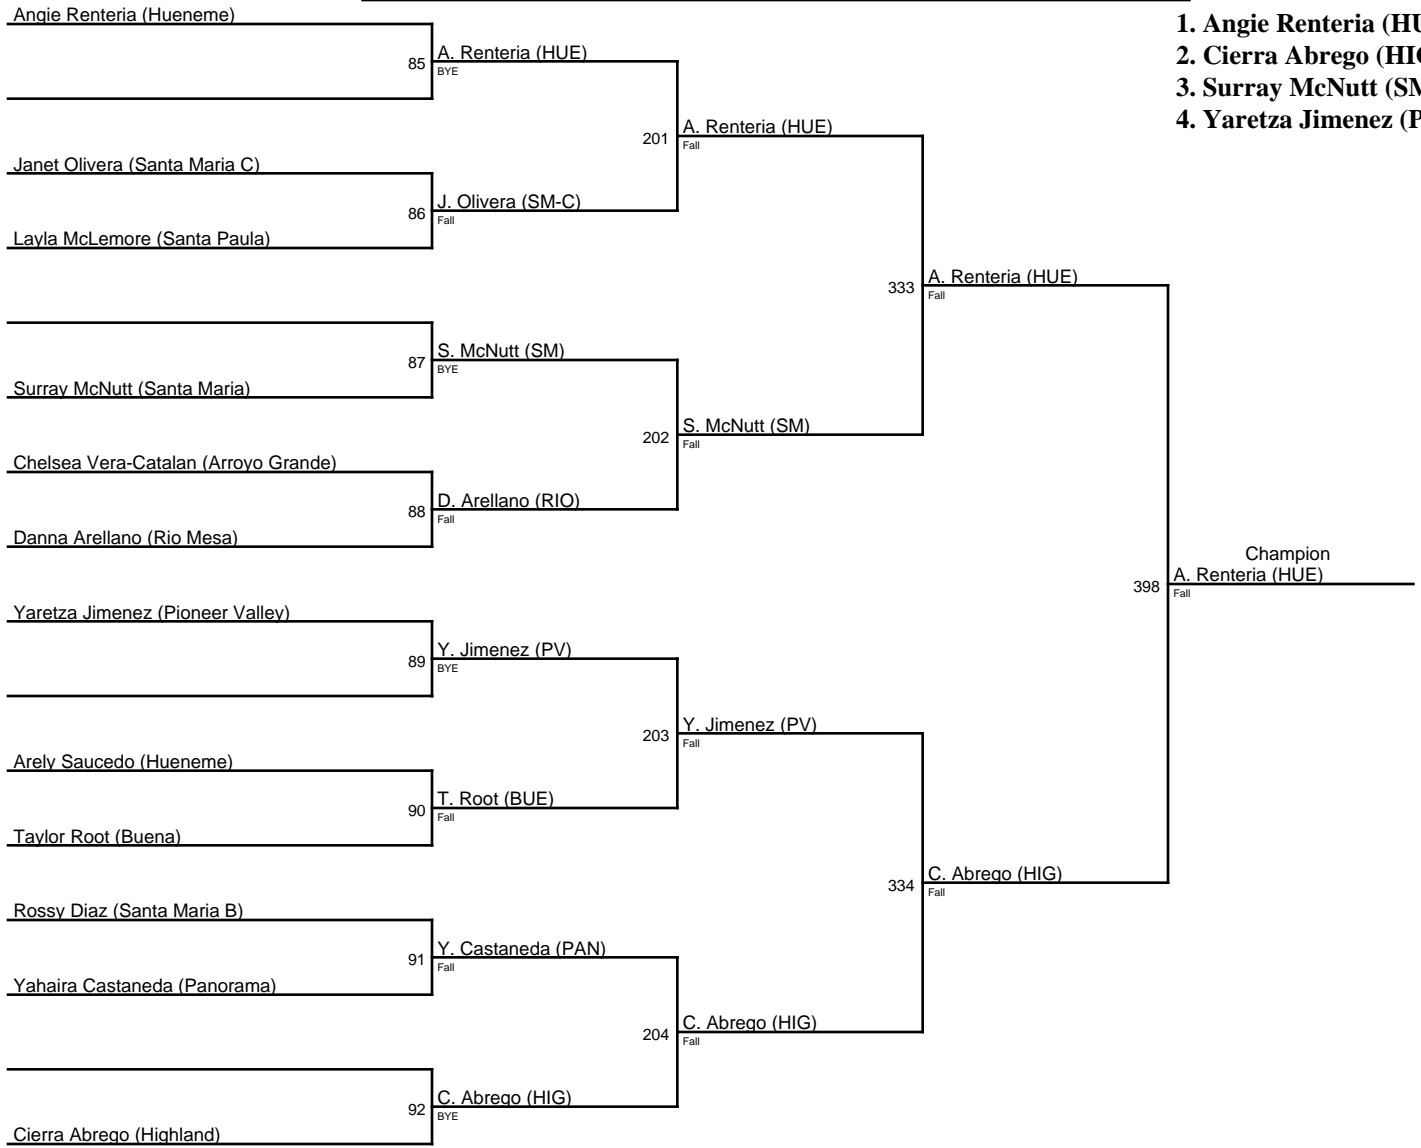

2021 Showdown on the Shore Tournament / 126

2021 Showdown on the Shore Tournament / 131

2021 Showdown on the Shore Tournament / 137

Sophia Slavich (Santa Barbara)

1. Maria Mendez (SM)
2. Sophia Slavich (SB)
3. Itzia Rubio (KNI)
4. Hailee Taylor (SY)

2021 Showdown on the Shore Tournament / 143

2021 Showdown on the Shore Tournament / 150

2021 Showdown on the Shore Tournament / 160

1. Analysisia Leon (PV)
2. Adgeline Aguilar (PV-B)
3. Edith Rocete (HUE)
4. Jaqueline Topete (KNI)

2021 Showdown on the Shore Tournament / 170

1. Angie Renteria (HUE)
2. Cierra Abrego (HIG)
3. Surray McNutt (SM)
4. Yaretza Jimenez (PV)

2021 Showdown on the Shore Tournament / 189

1. Emmale Americano (HEM)
2. Trinity Tipton (CAM)
3. Guadalupe Salas (PAC)
4. Daniela Sierra (PV)