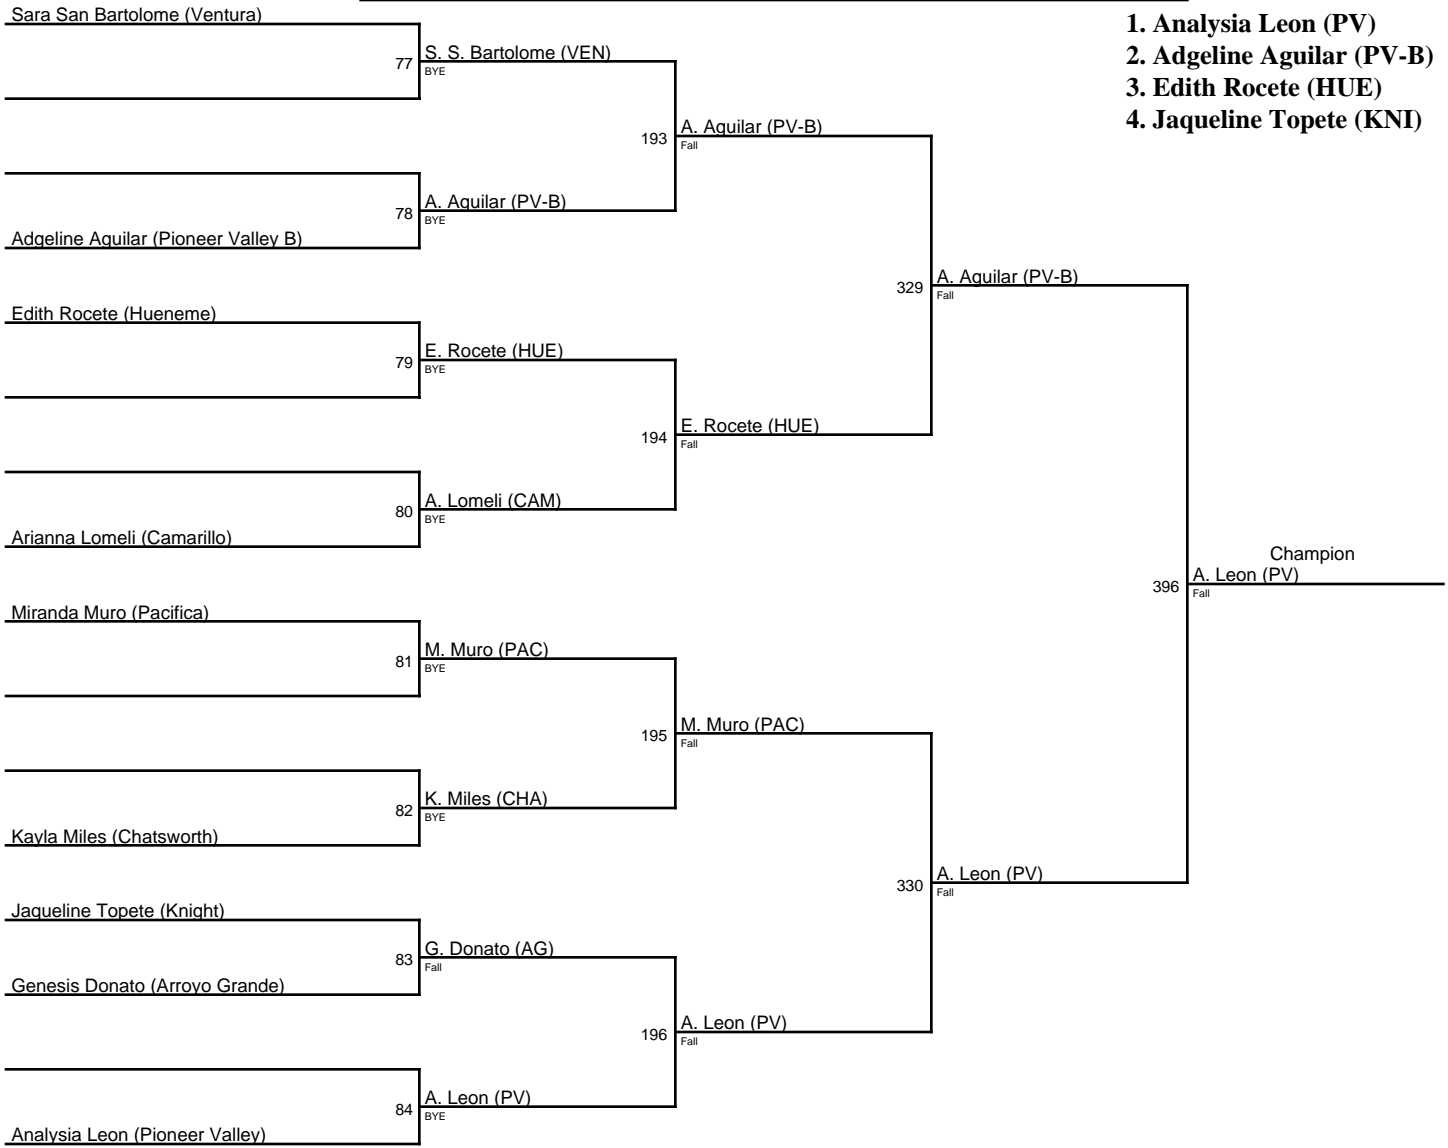

2021 Showdown on the Shore Tournament / 126

2021 Showdown on the Shore Tournament / 131

2021 Showdown on the Shore Tournament / 137

Sophia Slavich (Santa Barbara)

1. Maria Mendez (SM)
2. Sophia Slavich (SB)
3. Itzia Rubio (KNI)
4. Hailee Taylor (SY)

2021 Showdown on the Shore Tournament / 143

2021 Showdown on the Shore Tournament / 150

2021 Showdown on the Shore Tournament / 160

1. Analysisia Leon (PV)
2. Adgeline Aguilar (PV-B)
3. Edith Rocete (HUE)
4. Jaqueline Topete (KNI)

2021 Showdown on the Shore Tournament / 170

1. Angie Renteria (HUE)
2. Cierra Abrego (HIG)
3. Surray McNutt (SM)
4. Yaretza Jimenez (PV)

2021 Showdown on the Shore Tournament / 189

1. Emmale Americano (HEM)
2. Trinity Tipton (CAM)
3. Guadalupe Salas (PAC)
4. Daniela Sierra (PV)