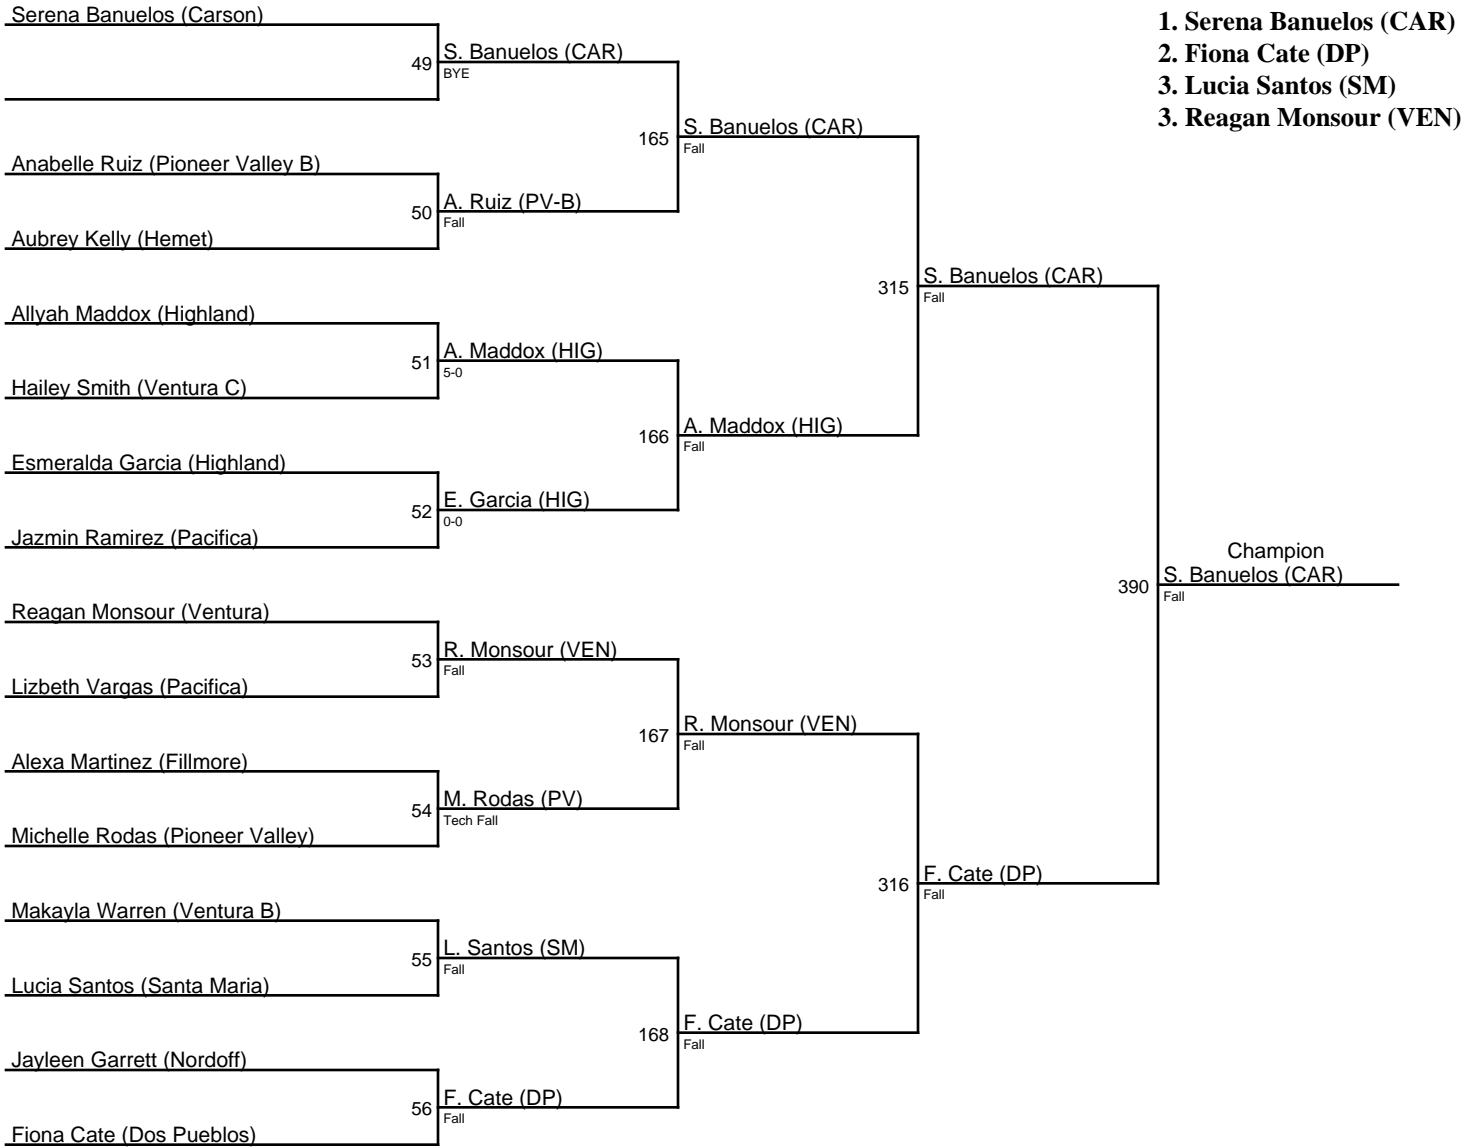

2021 Showdown on the Shore Tournament / 101

2021 Showdown on the Shore Tournament / 106

2021 Showdown on the Shore Tournament / 111

- 1. Kimberly Silva (DP)
- 2. Sophia Ramos (SM)
- 3. Malia Ortiz (SY)
- 3. Melisabeth Pienado (PV)

2021 Showdown on the Shore Tournament / 116

1. Victoria Bernard (SY)
2. Isabell Regalado (DP)
3. Esme Duarte (PV)
3. Daisy Ramirez (SM-B)

2021 Showdown on the Shore Tournament / 121

1. Jasmin Esquivias (PAC)
2. Emily Hernandez (HUE)
3. Samantha Salazar (PAC-B)
3. Meztli Lopez (OX)

2021 Showdown on the Shore Tournament / 126

2021 Showdown on the Shore Tournament / 131

2021 Showdown on the Shore Tournament / 137

Sophia Slavich (Santa Barbara)

1. Maria Mendez (SM)
2. Sophia Slavich (SB)
3. Itzia Rubio (KNI)
4. Hailee Taylor (SY)