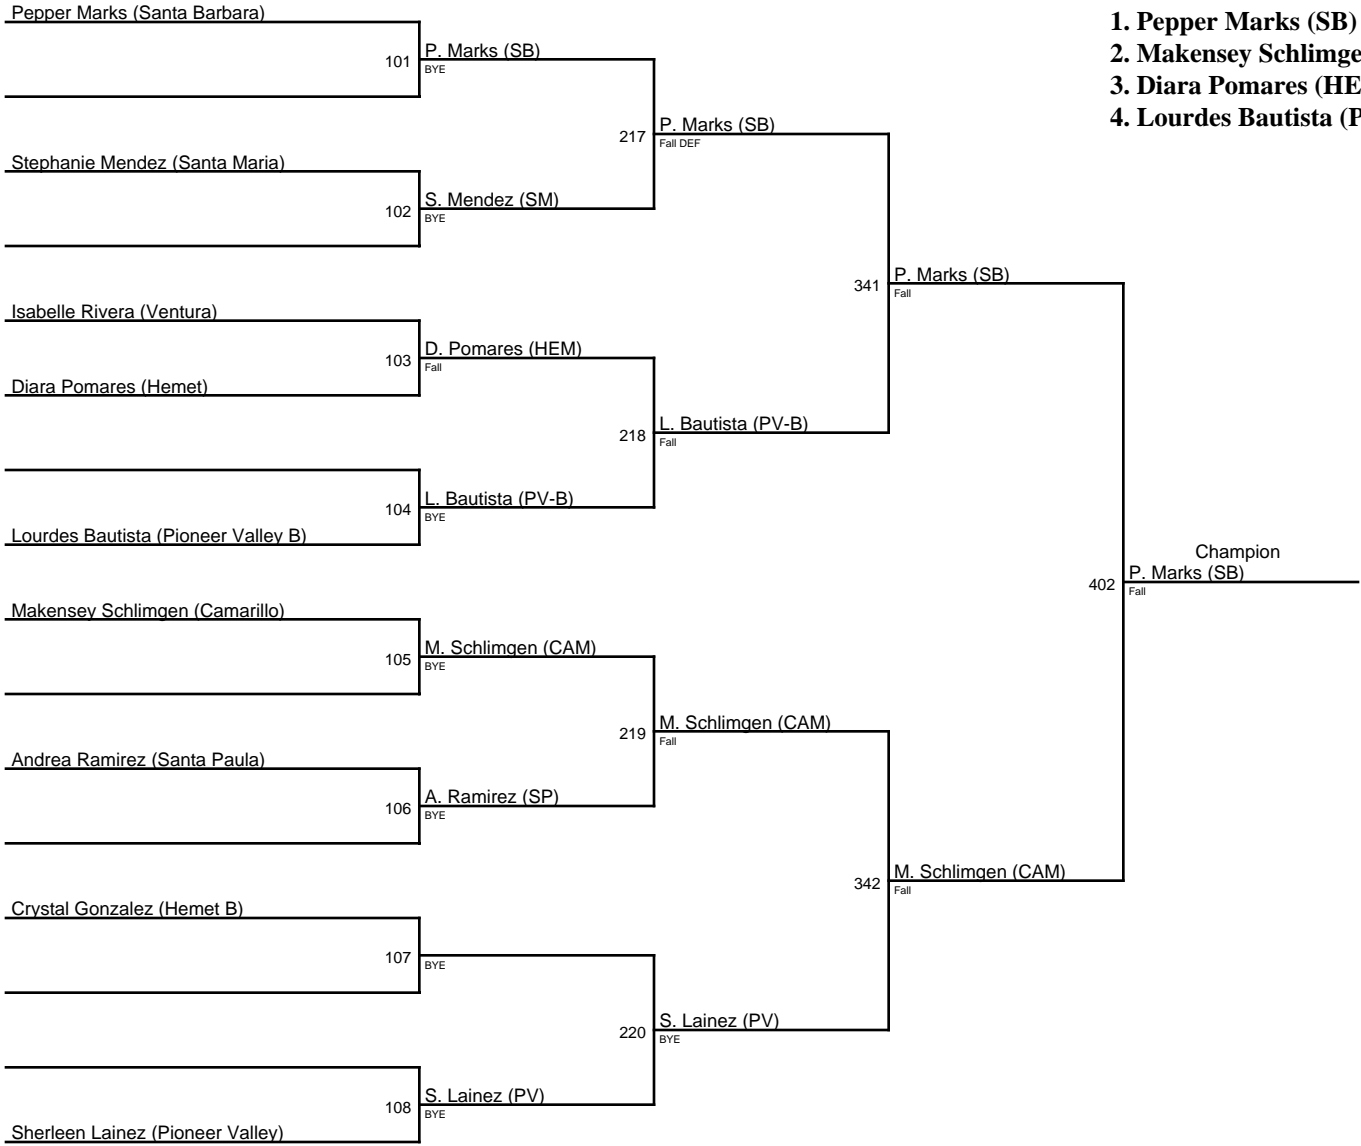

2021 Showdown on the Shore Tournament / 235

1. Pepper Marks (SB)
2. Makensey Schlimgen (CAM)
3. Diara Pomares (HEM)
4. Lourdes Bautista (PV-B)