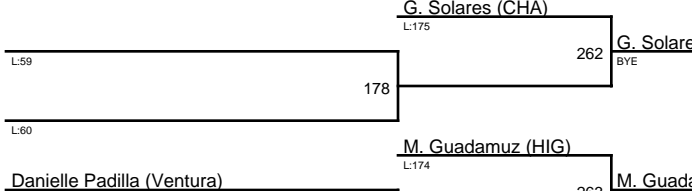

2021 Showdown on the Shore Tournament / 126

2021 Showdown on the Shore Tournament / 131

2021 Showdown on the Shore Tournament / 137

Sophia Slavich (Santa Barbara)

1. Maria Mendez (SM)
2. Sophia Slavich (SB)
3. Itzia Rubio (KNI)
4. Hailee Taylor (SY)