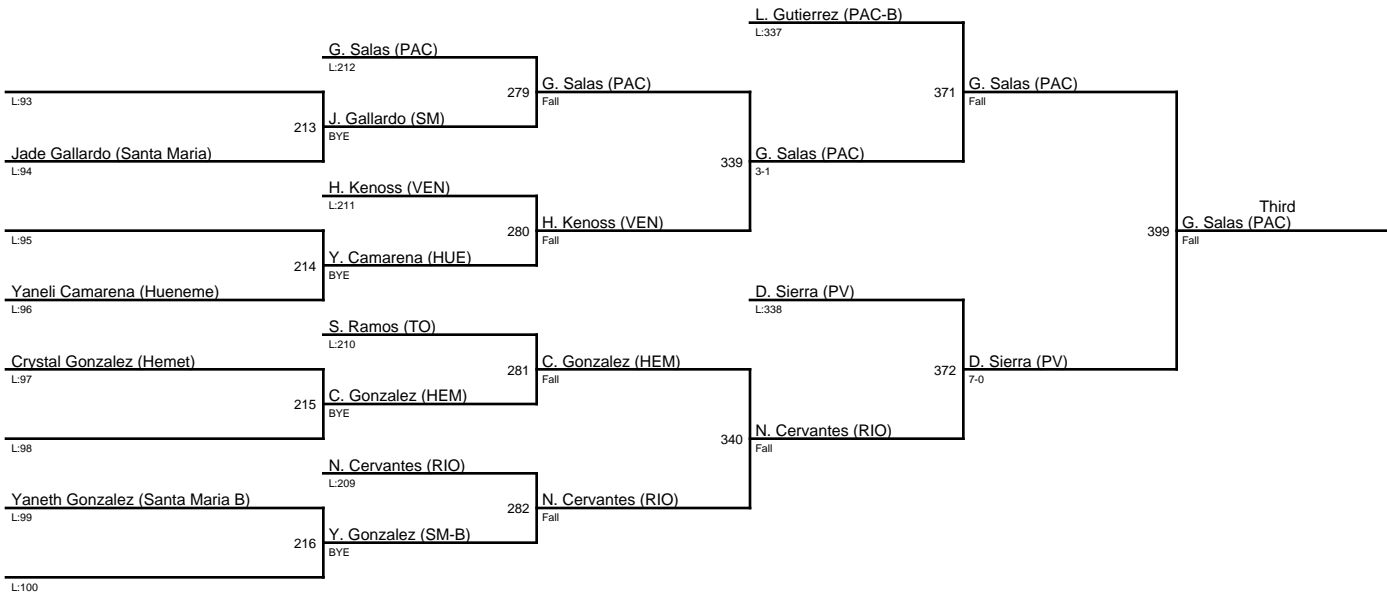

2021 Showdown on the Shore Tournament / 170

1. Angie Renteria (HUE)
2. Cierra Abrego (HIG)
3. Surray McNutt (SM)
4. Yaretza Jimenez (PV)

2021 Showdown on the Shore Tournament / 189

1. Emmale Americano (HEM)
2. Trinity Tipton (CAM)
3. Guadalupe Salas (PAC)
4. Daniela Sierra (PV)

2021 Showdown on the Shore Tournament / 235

1. Pepper Marks (SB)
2. Makensey Schlimgen (CAM)
3. Diara Pomares (HEM)
4. Lourdes Bautista (PV-B)

2021 Showdown on the Shore Tournament / 137 (B)

1. Andie Albers (HEM)
2. Gabriela Martinez (PV-B)
3. Maribel Santos (SM-B)
4. Ash McCullum (PAC-B)