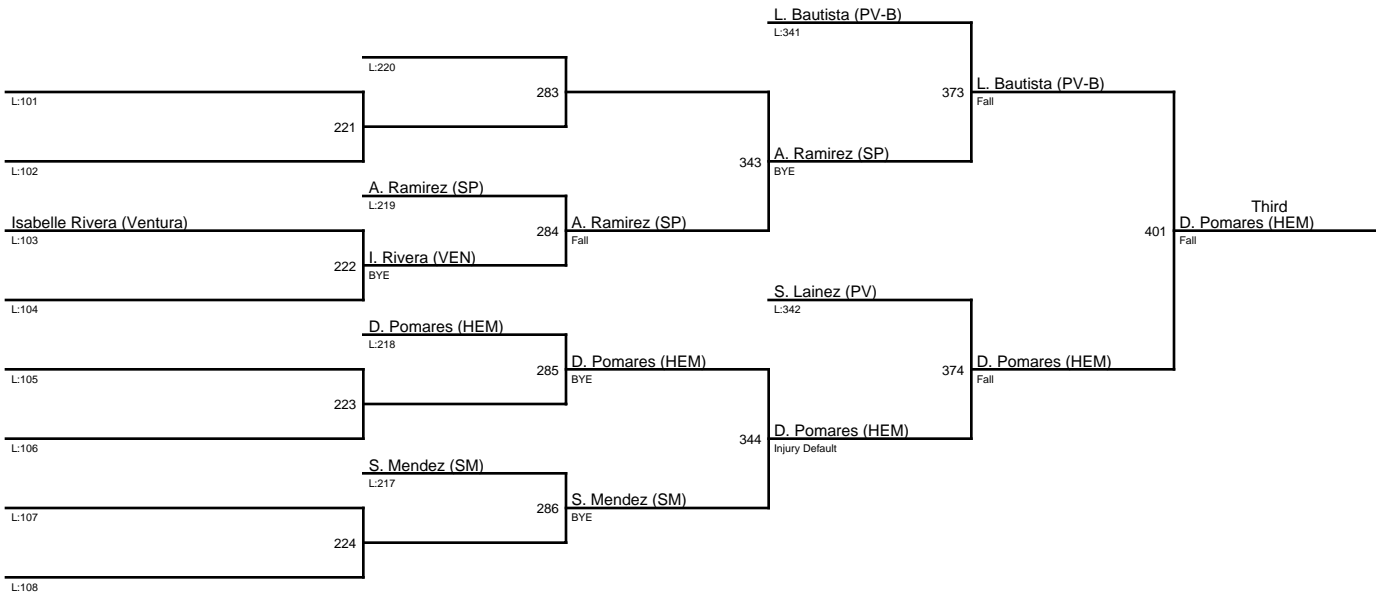

2021 Showdown on the Shore Tournament / 170

1. Angie Renteria (HUE)
2. Cierra Abrego (HIG)
3. Surray McNutt (SM)
4. Yaretza Jimenez (PV)

2021 Showdown on the Shore Tournament / 189

1. Emmale Americano (HEM)
2. Trinity Tipton (CAM)
3. Guadalupe Salas (PAC)
4. Daniela Sierra (PV)

2021 Showdown on the Shore Tournament / 235

1. Pepper Marks (SB)
2. Makensey Schlimgen (CAM)
3. Diara Pomares (HEM)
4. Lourdes Bautista (PV-B)

2021 Showdown on the Shore Tournament / 137 (B)

1. Andie Albers (HEM)
2. Gabriela Martinez (PV-B)
3. Maribel Santos (SM-B)
4. Ash McCullum (PAC-B)