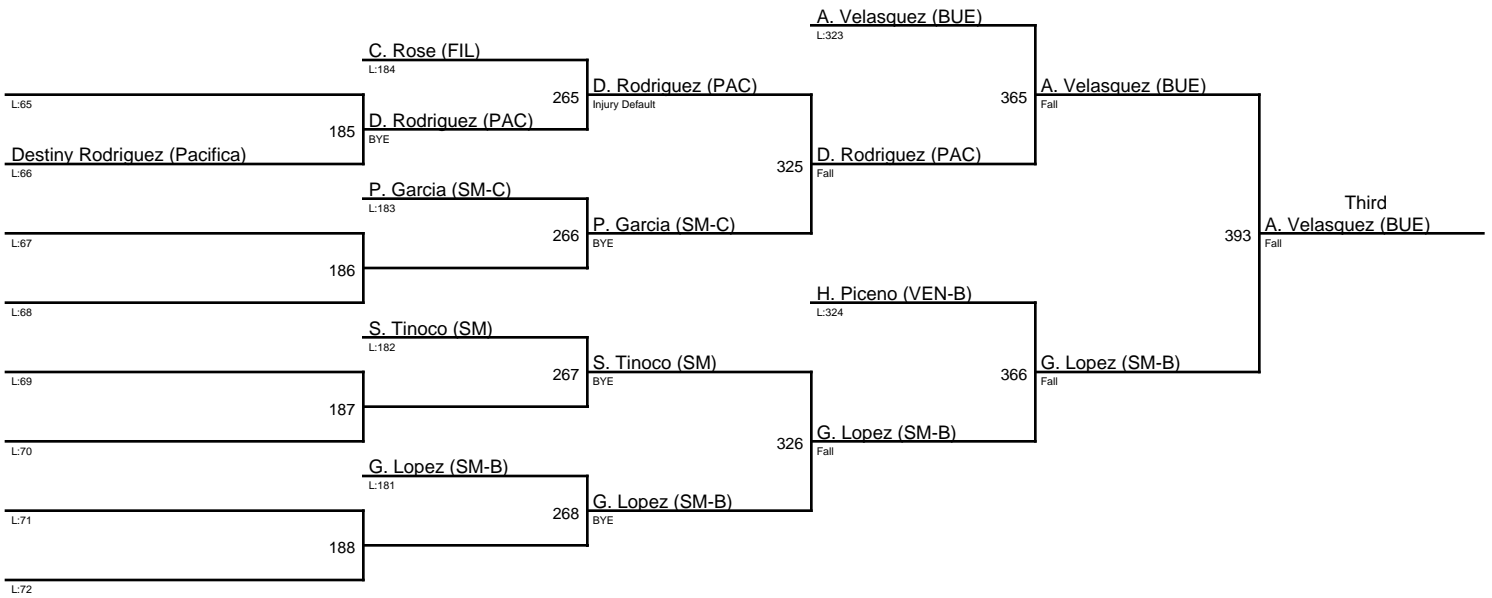

2021 Showdown on the Shore Tournament / 116

1. Victoria Bernard (SY)
2. Isabell Regalado (DP)
3. Esme Duarte (PV)
3. Daisy Ramirez (SM-B)

2021 Showdown on the Shore Tournament / 121

1. Jasmin Esquivias (PAC)
2. Emily Hernandez (HUE)
3. Samantha Salazar (PAC-B)
3. Meztli Lopez (OX)

2021 Showdown on the Shore Tournament / 126

2021 Showdown on the Shore Tournament / 131

2021 Showdown on the Shore Tournament / 137

Sophia Slavich (Santa Barbara)

1. Maria Mendez (SM)
2. Sophia Slavich (SB)
3. Itzia Rubio (KNI)
4. Hailee Taylor (SY)

2021 Showdown on the Shore Tournament / 143

2021 Showdown on the Shore Tournament / 150

2021 Showdown on the Shore Tournament / 160

1. Analysisia Leon (PV)
2. Adgeline Aguilar (PV-B)
3. Edith Rocete (HUE)
4. Jaqueline Topete (KNI)