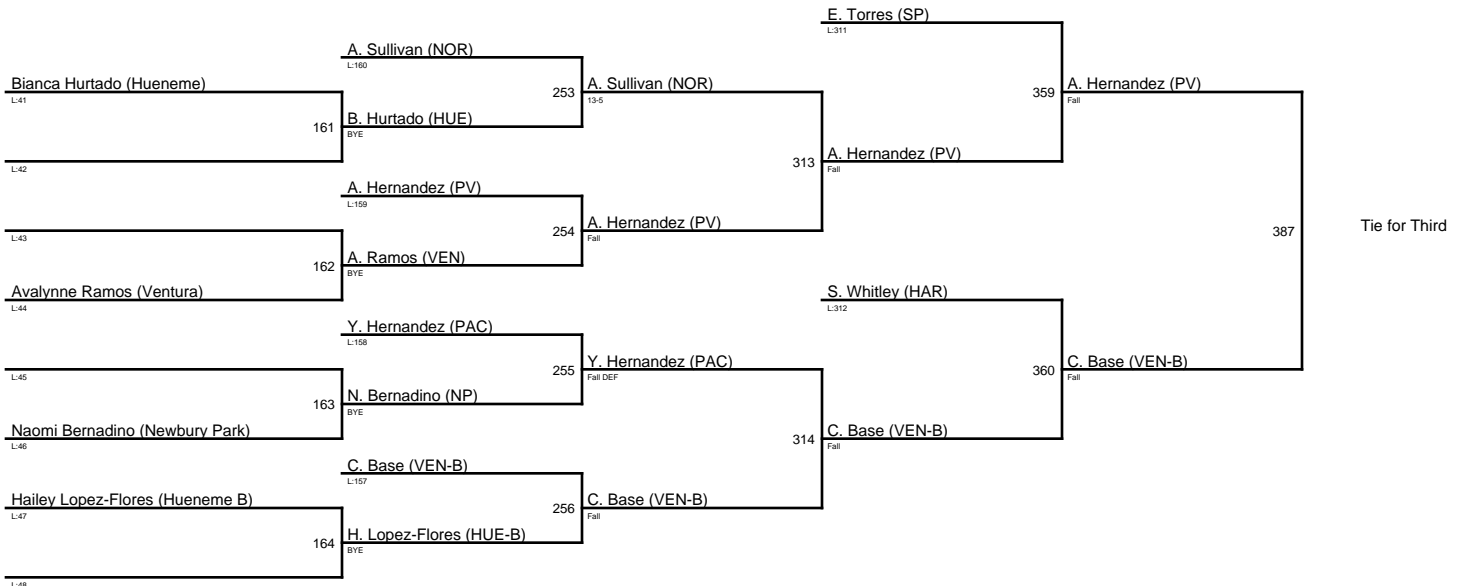

2021 Showdown on the Shore Tournament / 101

2021 Showdown on the Shore Tournament / 106

2021 Showdown on the Shore Tournament / 111

- 1. Kimberly Silva (DP)
- 2. Sophia Ramos (SM)
- 3. Malia Ortiz (SY)
- 3. Melisabeth Pienado (PV)

2021 Showdown on the Shore Tournament / 116

1. Victoria Bernard (SY)
2. Isabell Regalado (DP)
3. Esme Duarte (PV)
3. Daisy Ramirez (SM-B)

2021 Showdown on the Shore Tournament / 121

1. Jasmin Esquivias (PAC)
2. Emily Hernandez (HUE)
3. Samantha Salazar (PAC-B)
3. Meztli Lopez (OX)

2021 Showdown on the Shore Tournament / 126

2021 Showdown on the Shore Tournament / 131

2021 Showdown on the Shore Tournament / 137

Sophia Slavich (Santa Barbara)

1. Maria Mendez (SM)
2. Sophia Slavich (SB)
3. Itzia Rubio (KNI)
4. Hailee Taylor (SY)