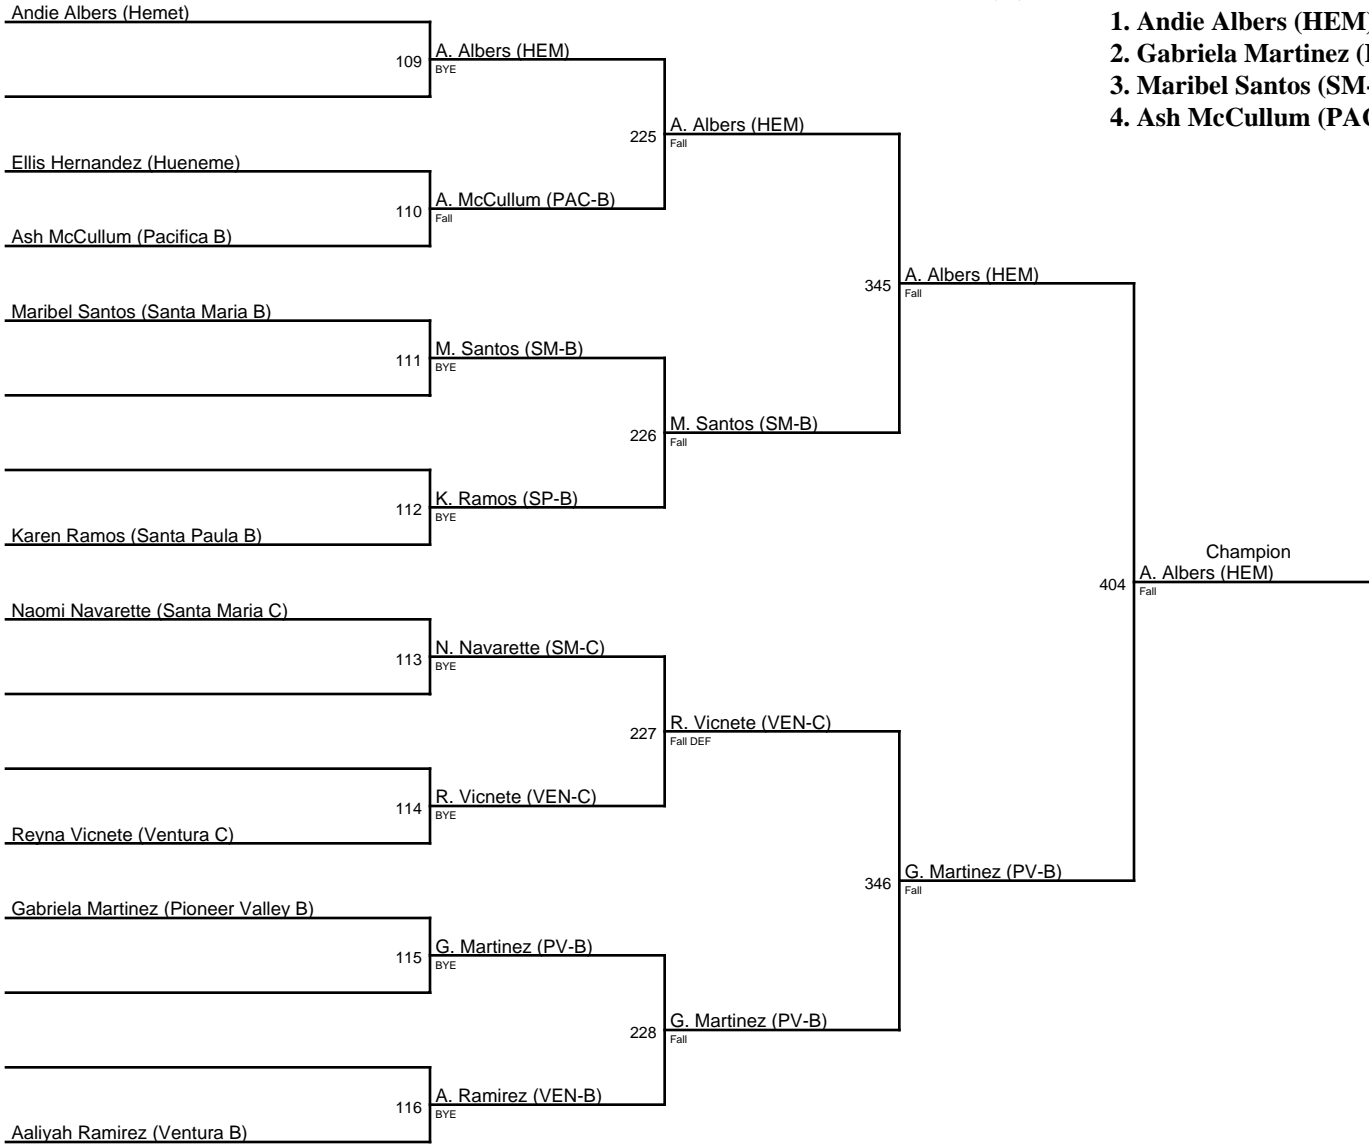

2021 Showdown on the Shore Tournament / 137 (B)

1. Andie Albers (HEM)
2. Gabriela Martinez (PV-B)
3. Maribel Santos (SM-B)
4. Ash McCullum (PAC-B)