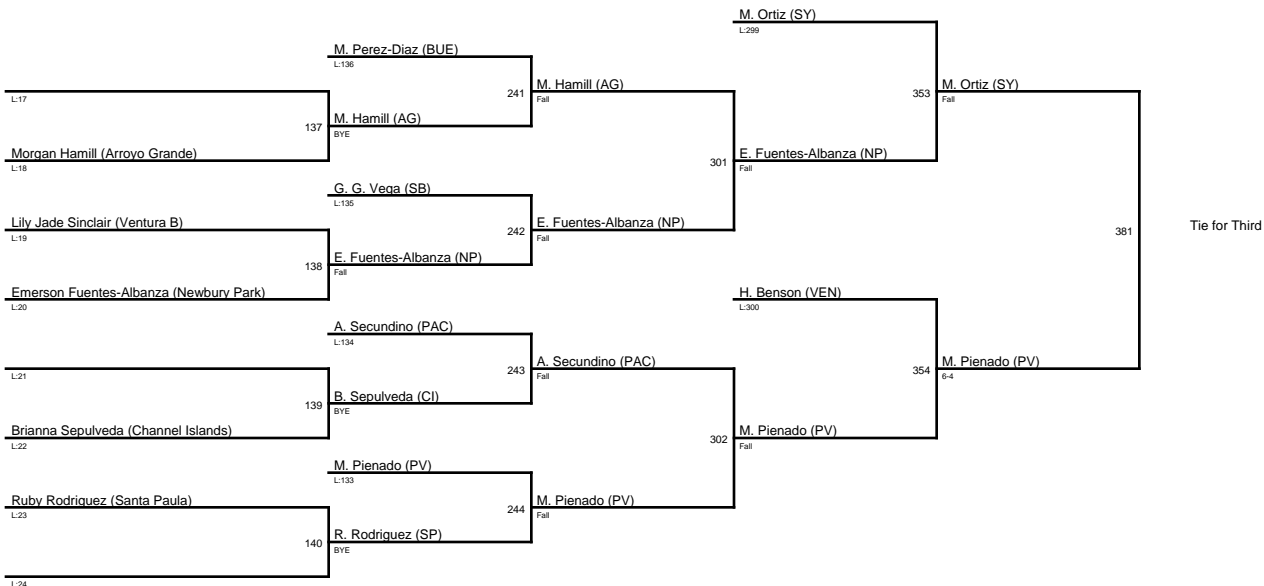

2021 Showdown on the Shore Tournament / 101

2021 Showdown on the Shore Tournament / 106

2021 Showdown on the Shore Tournament / 111

- 1. Kimberly Silva (DP)
- 2. Sophia Ramos (SM)
- 3. Malia Ortiz (SY)
- 3. Melisabeth Pienado (PV)

2021 Showdown on the Shore Tournament / 116

1. Victoria Bernard (SY)
2. Isabell Regalado (DP)
3. Esme Duarte (PV)
3. Daisy Ramirez (SM-B)

2021 Showdown on the Shore Tournament / 121

1. Jasmin Esquivias (PAC)
2. Emily Hernandez (HUE)
3. Samantha Salazar (PAC-B)
3. Meztli Lopez (OX)

2021 Showdown on the Shore Tournament / 126

2021 Showdown on the Shore Tournament / 131

2021 Showdown on the Shore Tournament / 137

Sophia Slavich (Santa Barbara)

1. Maria Mendez (SM)
2. Sophia Slavich (SB)
3. Itzia Rubio (KNI)
4. Hailee Taylor (SY)