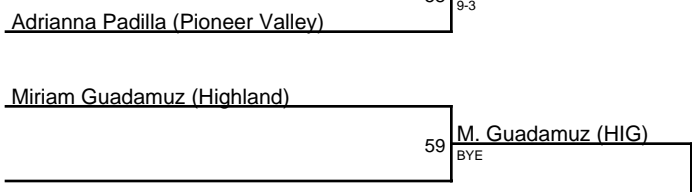

2021 Showdown on the Shore Tournament / 126

2021 Showdown on the Shore Tournament / 131

2021 Showdown on the Shore Tournament / 137

Sophia Slavich (Santa Barbara)

1. Maria Mendez (SM)
2. Sophia Slavich (SB)
3. Itzia Rubio (KNI)
4. Hailee Taylor (SY)