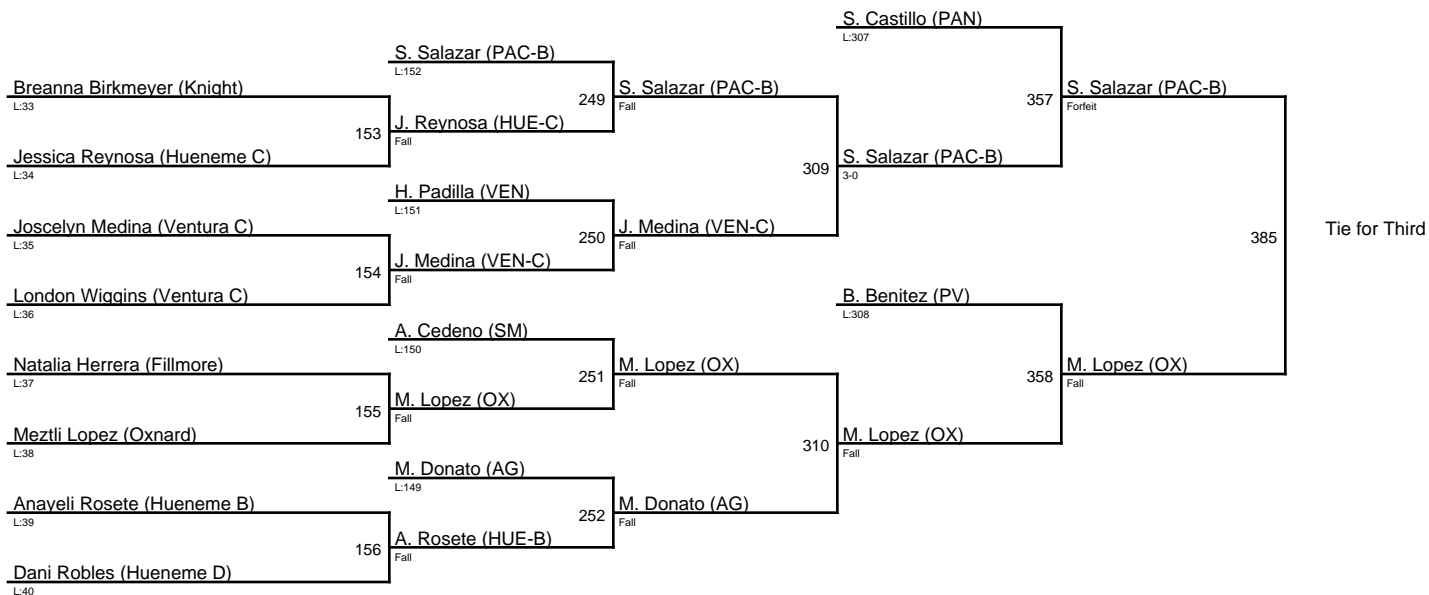

2021 Showdown on the Shore Tournament / 101

2021 Showdown on the Shore Tournament / 106

2021 Showdown on the Shore Tournament / 111

- 1. Kimberly Silva (DP)
- 2. Sophia Ramos (SM)
- 3. Malia Ortiz (SY)
- 3. Melisabeth Pienado (PV)

2021 Showdown on the Shore Tournament / 116

1. Victoria Bernard (SY)
2. Isabell Regalado (DP)
3. Esme Duarte (PV)
3. Daisy Ramirez (SM-B)

2021 Showdown on the Shore Tournament / 121

1. Jasmin Esquivias (PAC)
2. Emily Hernandez (HUE)
3. Samantha Salazar (PAC-B)
3. Meztli Lopez (OX)

2021 Showdown on the Shore Tournament / 126

2021 Showdown on the Shore Tournament / 131

2021 Showdown on the Shore Tournament / 137

Sophia Slavich (Santa Barbara)

1. Maria Mendez (SM)
2. Sophia Slavich (SB)
3. Itzia Rubio (KNI)
4. Hailee Taylor (SY)