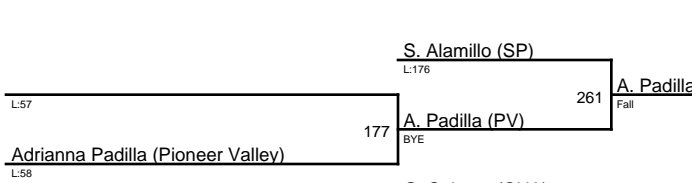

2021 Showdown on the Shore Tournament / 126

2021 Showdown on the Shore Tournament / 131

2021 Showdown on the Shore Tournament / 137

Sophia Slavich (Santa Barbara)

1. Maria Mendez (SM)
2. Sophia Slavich (SB)
3. Itzia Rubio (KNI)
4. Hailee Taylor (SY)