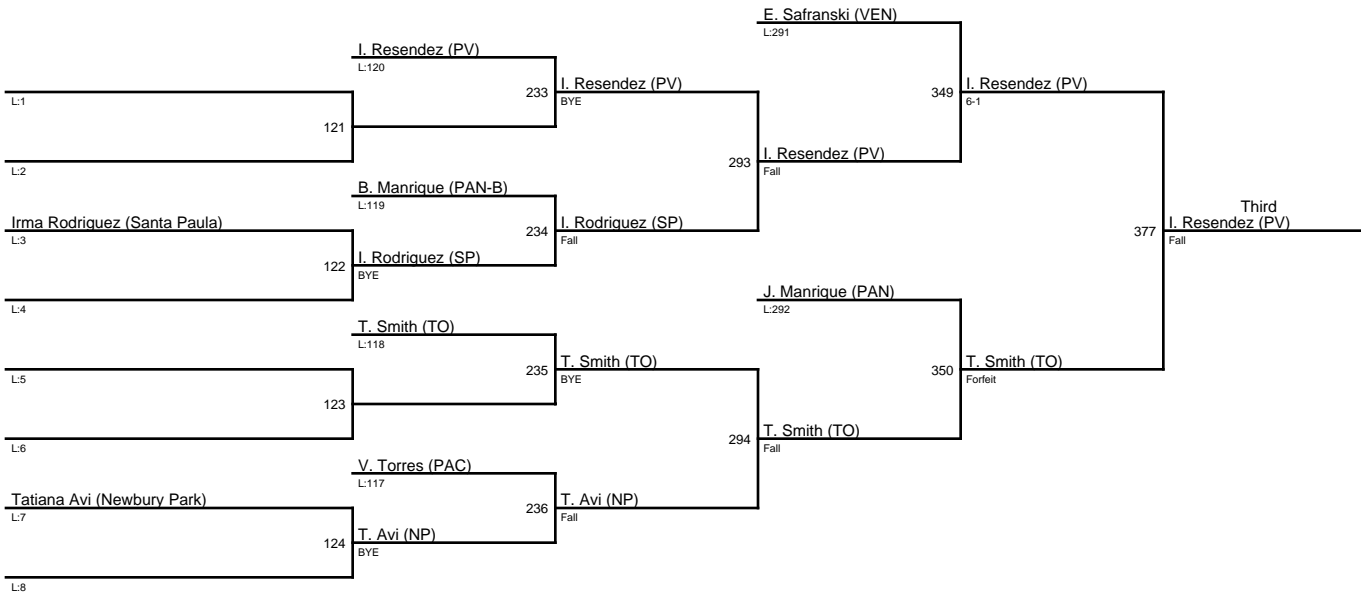

2021 Showdown on the Shore Tournament / 101

2021 Showdown on the Shore Tournament / 106

2021 Showdown on the Shore Tournament / 111

- 1. Kimberly Silva (DP)
- 2. Sophia Ramos (SM)
- 3. Malia Ortiz (SY)
- 3. Melisabeth Pienado (PV)

2021 Showdown on the Shore Tournament / 116

1. Victoria Bernard (SY)
2. Isabell Regalado (DP)
3. Esme Duarte (PV)
3. Daisy Ramirez (SM-B)

2021 Showdown on the Shore Tournament / 121

1. Jasmin Esquivias (PAC)
2. Emily Hernandez (HUE)
3. Samantha Salazar (PAC-B)
3. Meztli Lopez (OX)

2021 Showdown on the Shore Tournament / 126

2021 Showdown on the Shore Tournament / 131

2021 Showdown on the Shore Tournament / 137

Sophia Slavich (Santa Barbara)

1. Maria Mendez (SM)
2. Sophia Slavich (SB)
3. Itzia Rubio (KNI)
4. Hailee Taylor (SY)