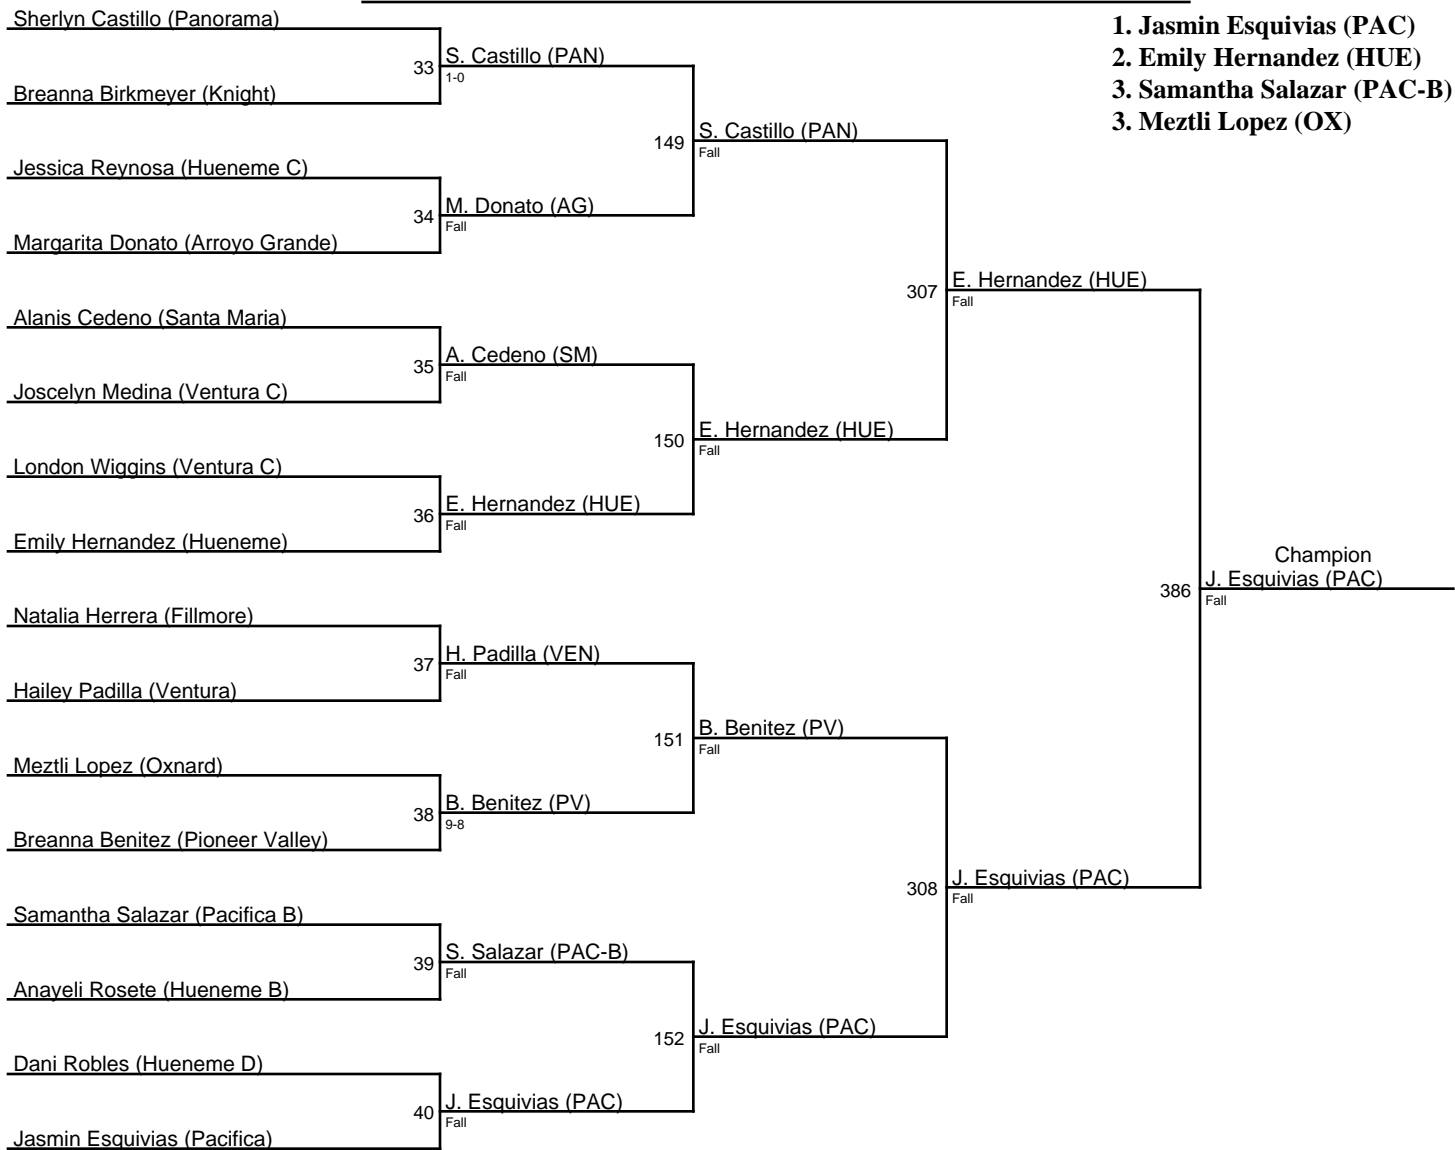

2021 Showdown on the Shore Tournament / 101

2021 Showdown on the Shore Tournament / 106

2021 Showdown on the Shore Tournament / 111

- 1. Kimberly Silva (DP)
- 2. Sophia Ramos (SM)
- 3. Malia Ortiz (SY)
- 3. Melisabeth Pienado (PV)

2021 Showdown on the Shore Tournament / 116

1. Victoria Bernard (SY)
2. Isabell Regalado (DP)
3. Esme Duarte (PV)
3. Daisy Ramirez (SM-B)

2021 Showdown on the Shore Tournament / 121

1. Jasmin Esquivias (PAC)
2. Emily Hernandez (HUE)
3. Samantha Salazar (PAC-B)
3. Meztli Lopez (OX)

2021 Showdown on the Shore Tournament / 126

2021 Showdown on the Shore Tournament / 131

2021 Showdown on the Shore Tournament / 137

Sophia Slavich (Santa Barbara)

1. Maria Mendez (SM)
2. Sophia Slavich (SB)
3. Itzia Rubio (KNI)
4. Hailee Taylor (SY)