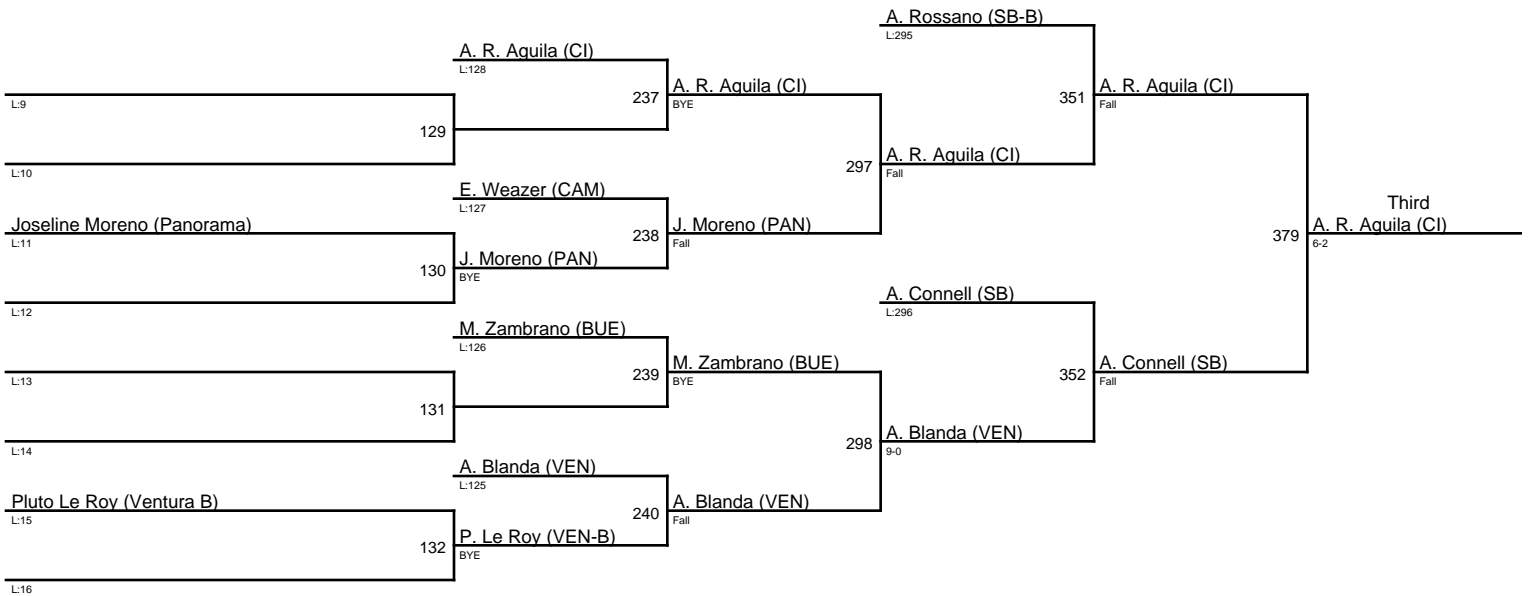

2021 Showdown on the Shore Tournament / 101

2021 Showdown on the Shore Tournament / 106

2021 Showdown on the Shore Tournament / 111

- 1. Kimberly Silva (DP)
- 2. Sophia Ramos (SM)
- 3. Malia Ortiz (SY)
- 3. Melisabeth Pienado (PV)

2021 Showdown on the Shore Tournament / 116

1. Victoria Bernard (SY)
2. Isabell Regalado (DP)
3. Esme Duarte (PV)
3. Daisy Ramirez (SM-B)

2021 Showdown on the Shore Tournament / 121

1. Jasmin Esquivias (PAC)
2. Emily Hernandez (HUE)
3. Samantha Salazar (PAC-B)
3. Meztli Lopez (OX)

2021 Showdown on the Shore Tournament / 126

2021 Showdown on the Shore Tournament / 131

2021 Showdown on the Shore Tournament / 137

Sophia Slavich (Santa Barbara)

1. Maria Mendez (SM)
2. Sophia Slavich (SB)
3. Itzia Rubio (KNI)
4. Hailee Taylor (SY)