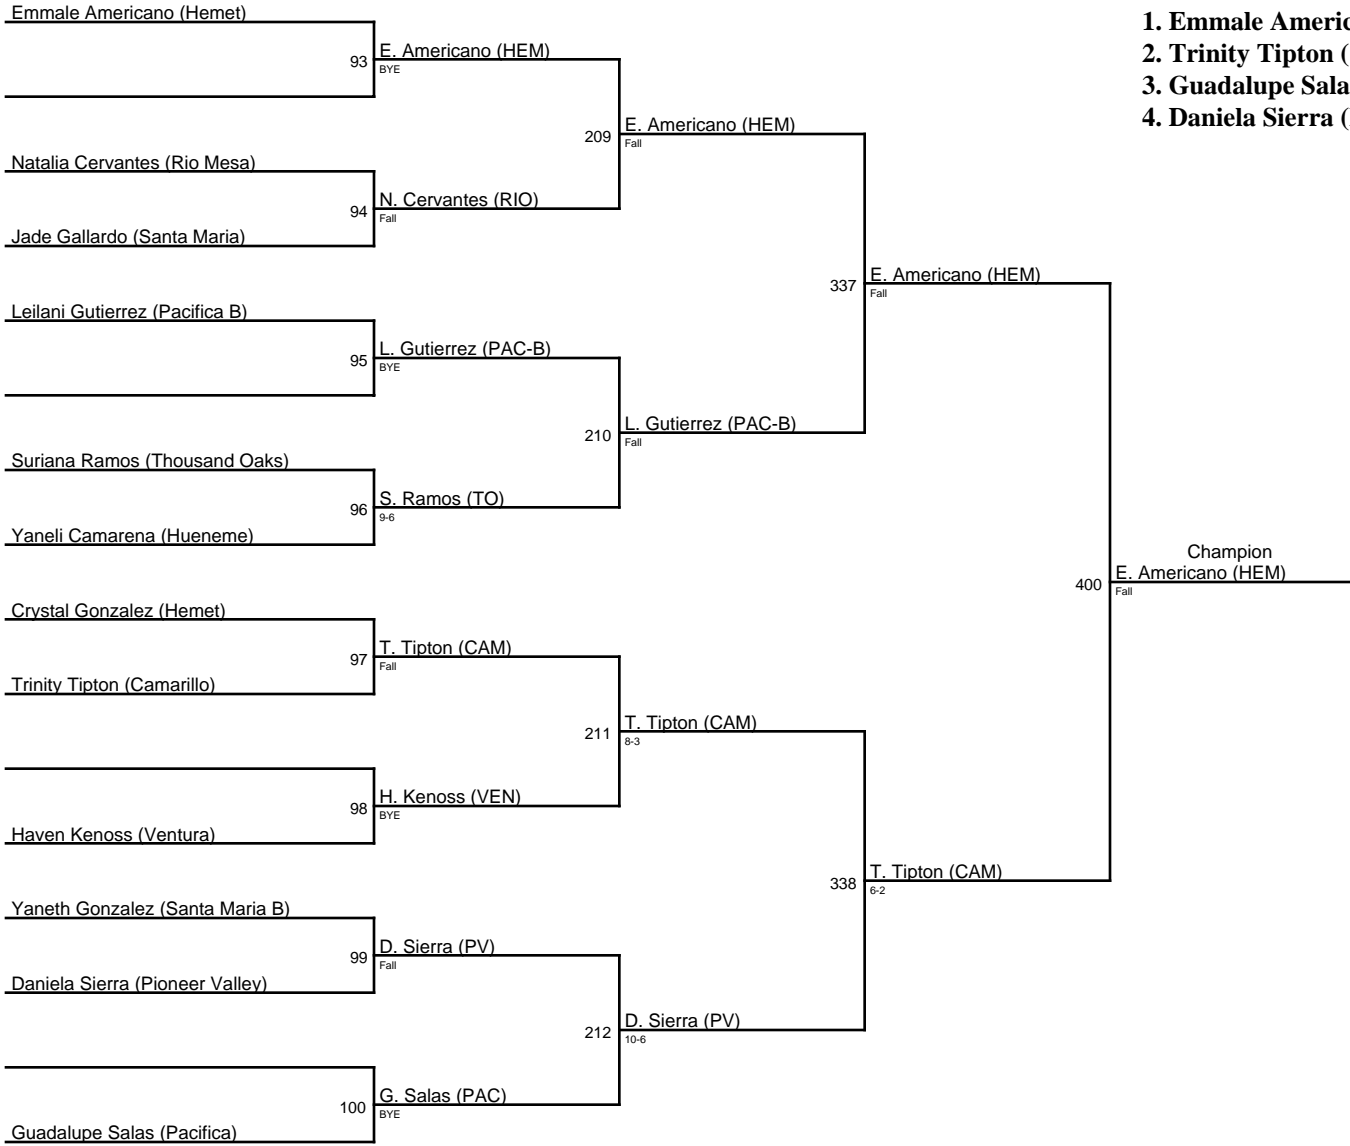

2021 Showdown on the Shore Tournament / 143

2021 Showdown on the Shore Tournament / 150

2021 Showdown on the Shore Tournament / 160

1. Analysisia Leon (PV)
2. Adgeline Aguilar (PV-B)
3. Edith Rocete (HUE)
4. Jaqueline Topete (KNI)

2021 Showdown on the Shore Tournament / 170

1. Angie Renteria (HUE)
2. Cierra Abrego (HIG)
3. Surray McNutt (SM)
4. Yaretza Jimenez (PV)

2021 Showdown on the Shore Tournament / 189

1. Emmale Americano (HEM)
2. Trinity Tipton (CAM)
3. Guadalupe Salas (PAC)
4. Daniela Sierra (PV)