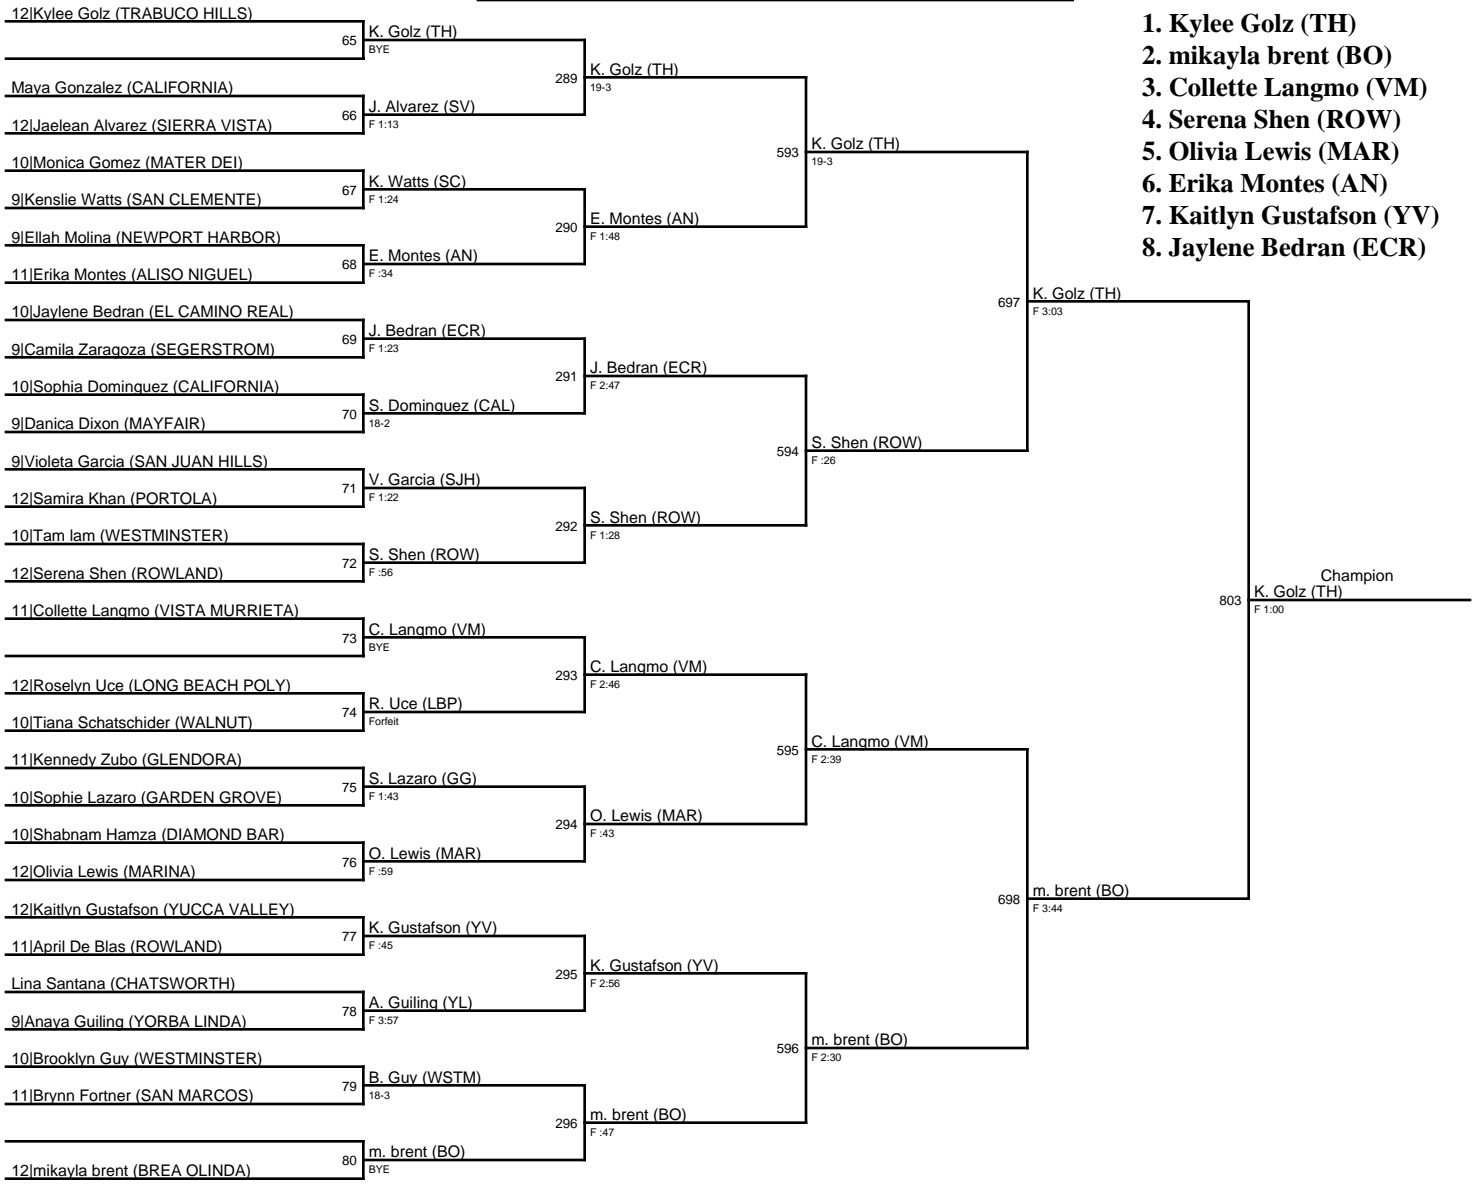

LADY MONARCH INVITATIONAL / 120