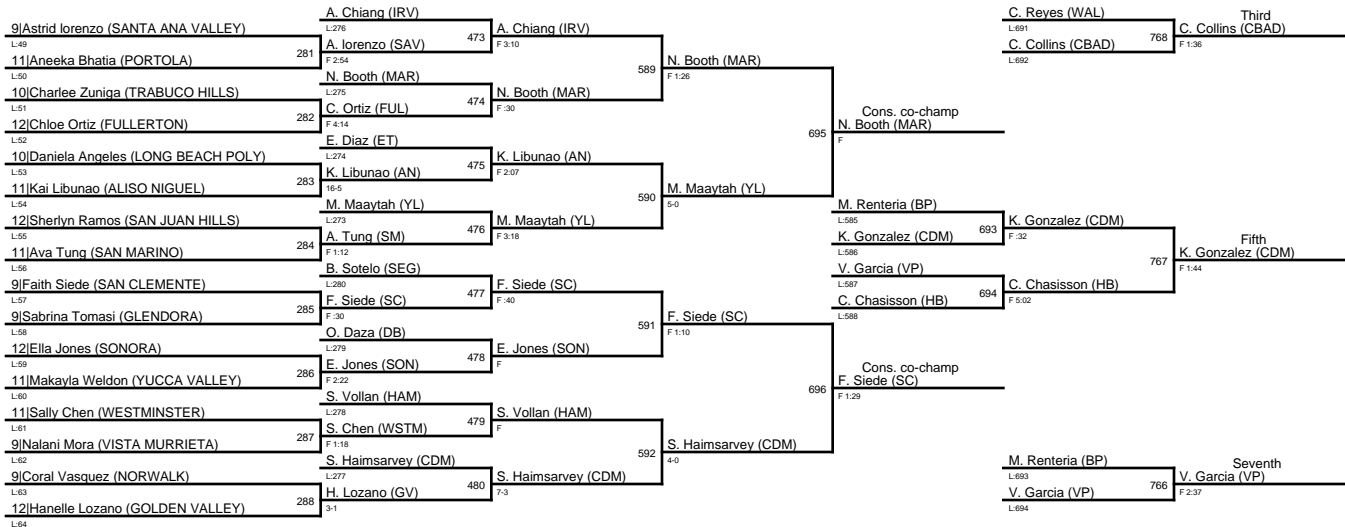

LADY MONARCH INVITATIONAL / 115

1. Maggie Cornish (TES)
2. Kherington Mendes (MAY)
3. Caroline Collins (CBAD)
4. Caylee Reyes (WAL)
5. Kaeli Gonzalez (CDM)
6. Chloe Chassisson (HB)
7. Valeria Garcia (VP)
8. Meredith Renteria (BP)