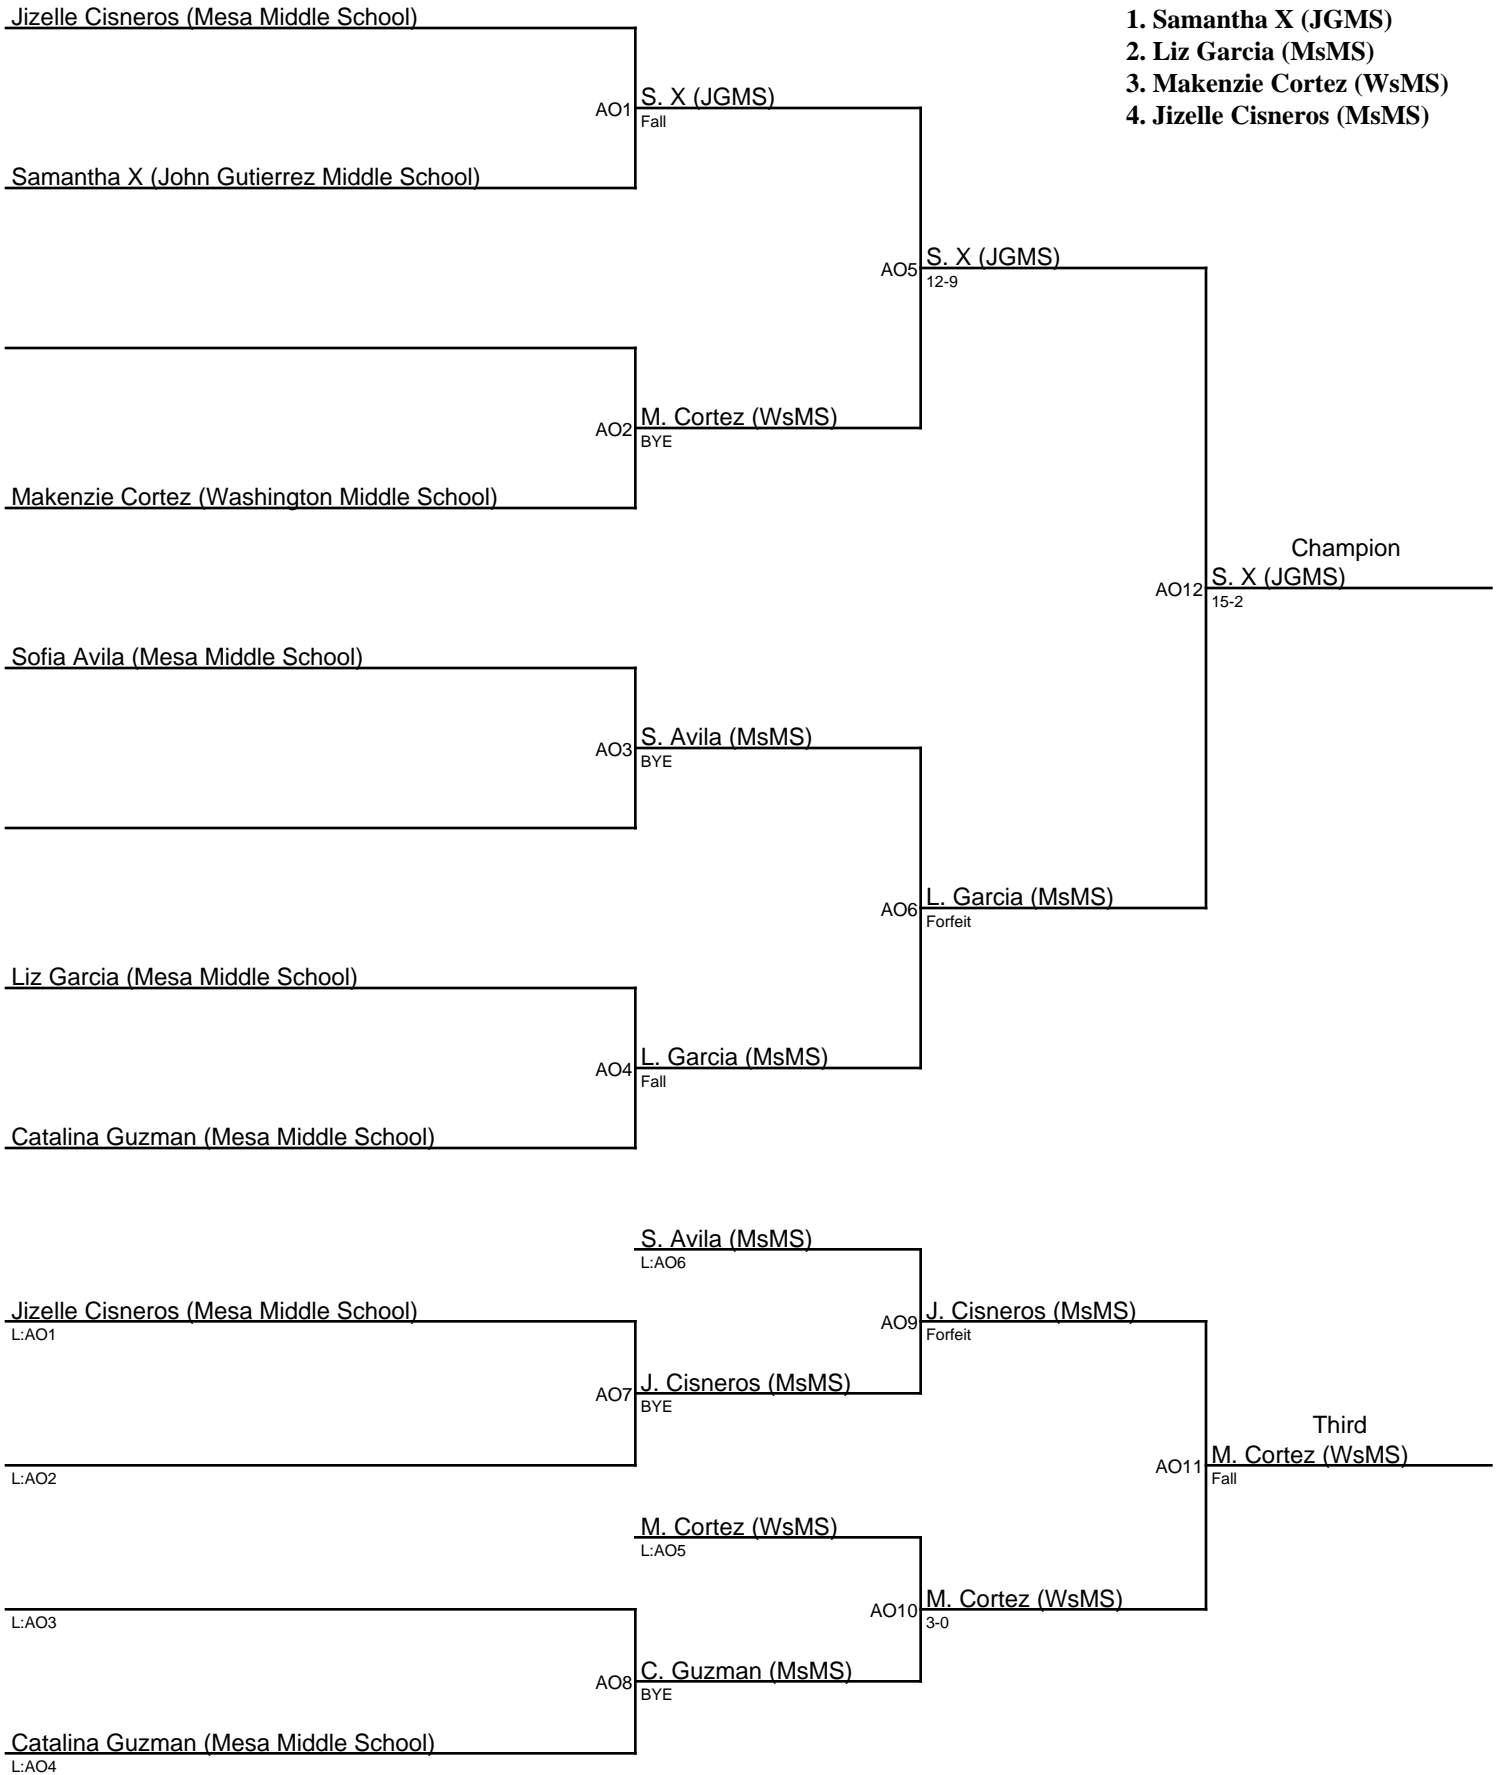

L:AN4

**Princess of the Coastal Counties / Girls|102.4**

- 1. Samantha X (JGMS)**
- 2. Liz Garcia (MsMS)**
- 3. Makenzie Cortez (WsMS)**
- 4. Jizelle Cisneros (MsMS)**

**Princess of the Coastal Counties / Girls|105.6**