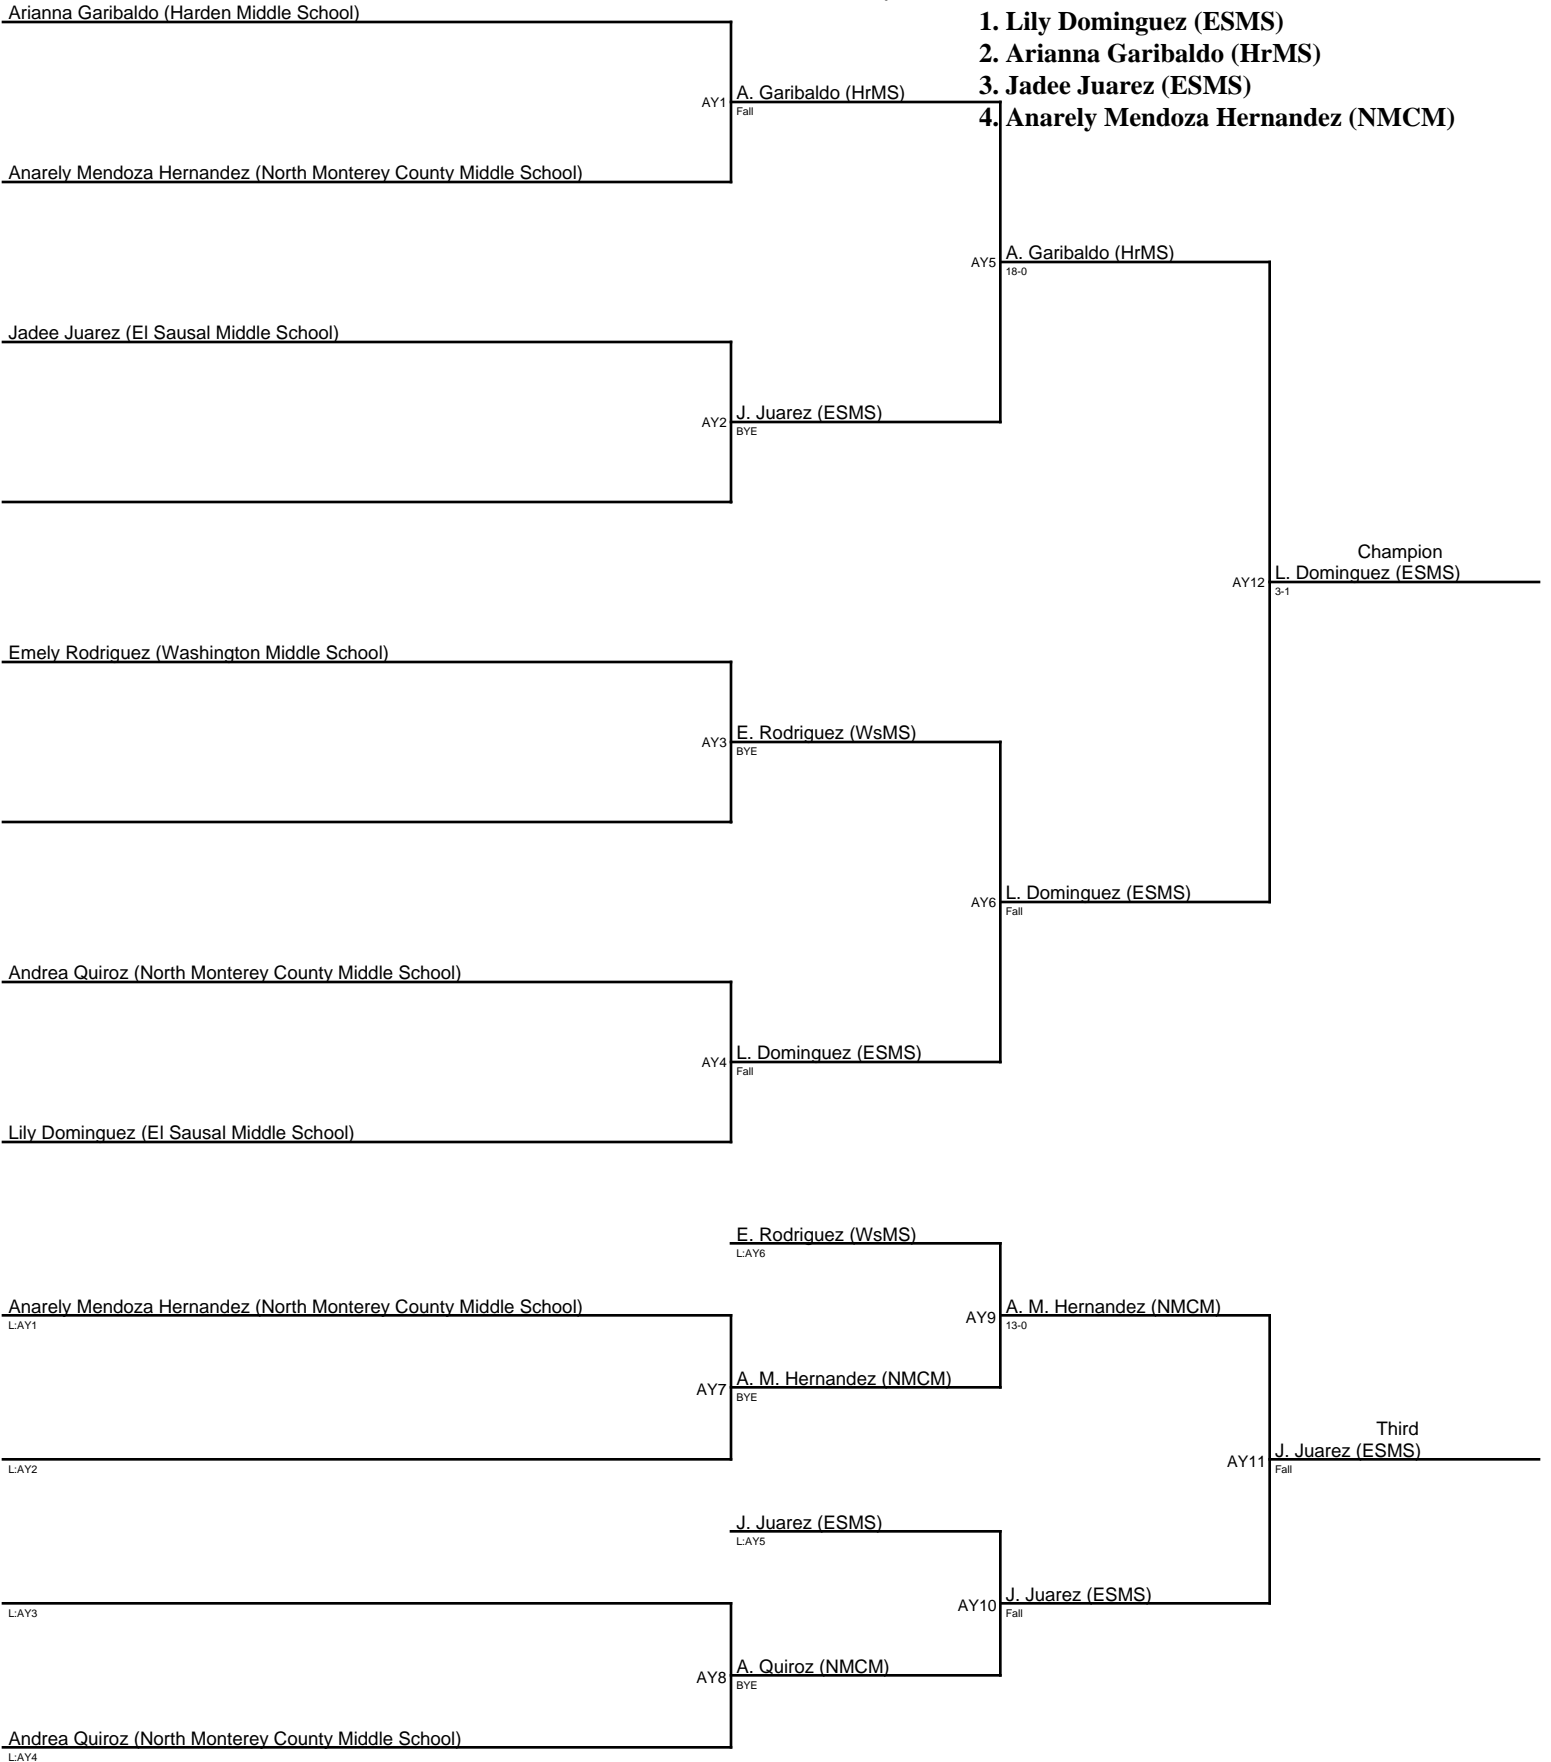

Princess of the Coastal Counties / Girls|154