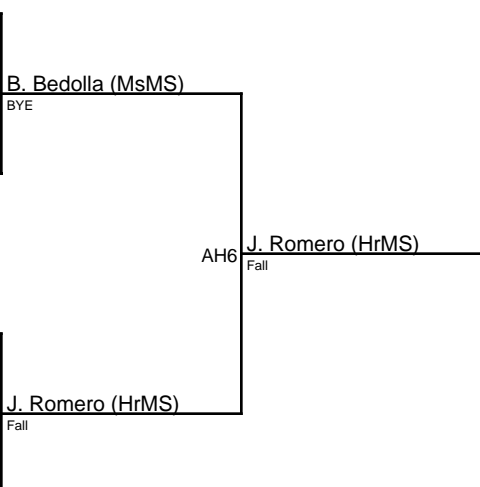

Princess of the Coastal Counties / Boys|160.8

1. Julian Romero (HrMS)
2. Manuel X (JGMS)
3. Julio Merino (ESMS)
4. Keston Self (MsMS)

Jefte Ramirez (North Monterey County Middle School)
AH1
J. Ramirez (NMCM)
12-0

Keston Self (Mesa Middle School)
AH2
M. X (JGMS)
BYE

Manuel X (John Gutierrez Middle School)
AH2
M. X (JGMS)
BYE

Brandon Bedolla (Mesa Middle School)
AH3
B. Bedolla (MsMS)
BYE

Julio Merino (El Sausal Middle School)
AH4
J. Romero (HrMS)
Fall

Julian Romero (Harden Middle School)
AH4
J. Romero (HrMS)
Fall

Keston Self (Mesa Middle School)
L:AH1
AH7
K. Self (MsMS)
BYE

Julio Merino (El Sausal Middle School)
L:AH3
L:AH4
AH8
J. Merino (ESMS)
BYE

Champion
J. Romero (HrMS)
8-0

Third
J. Merino (ESMS)