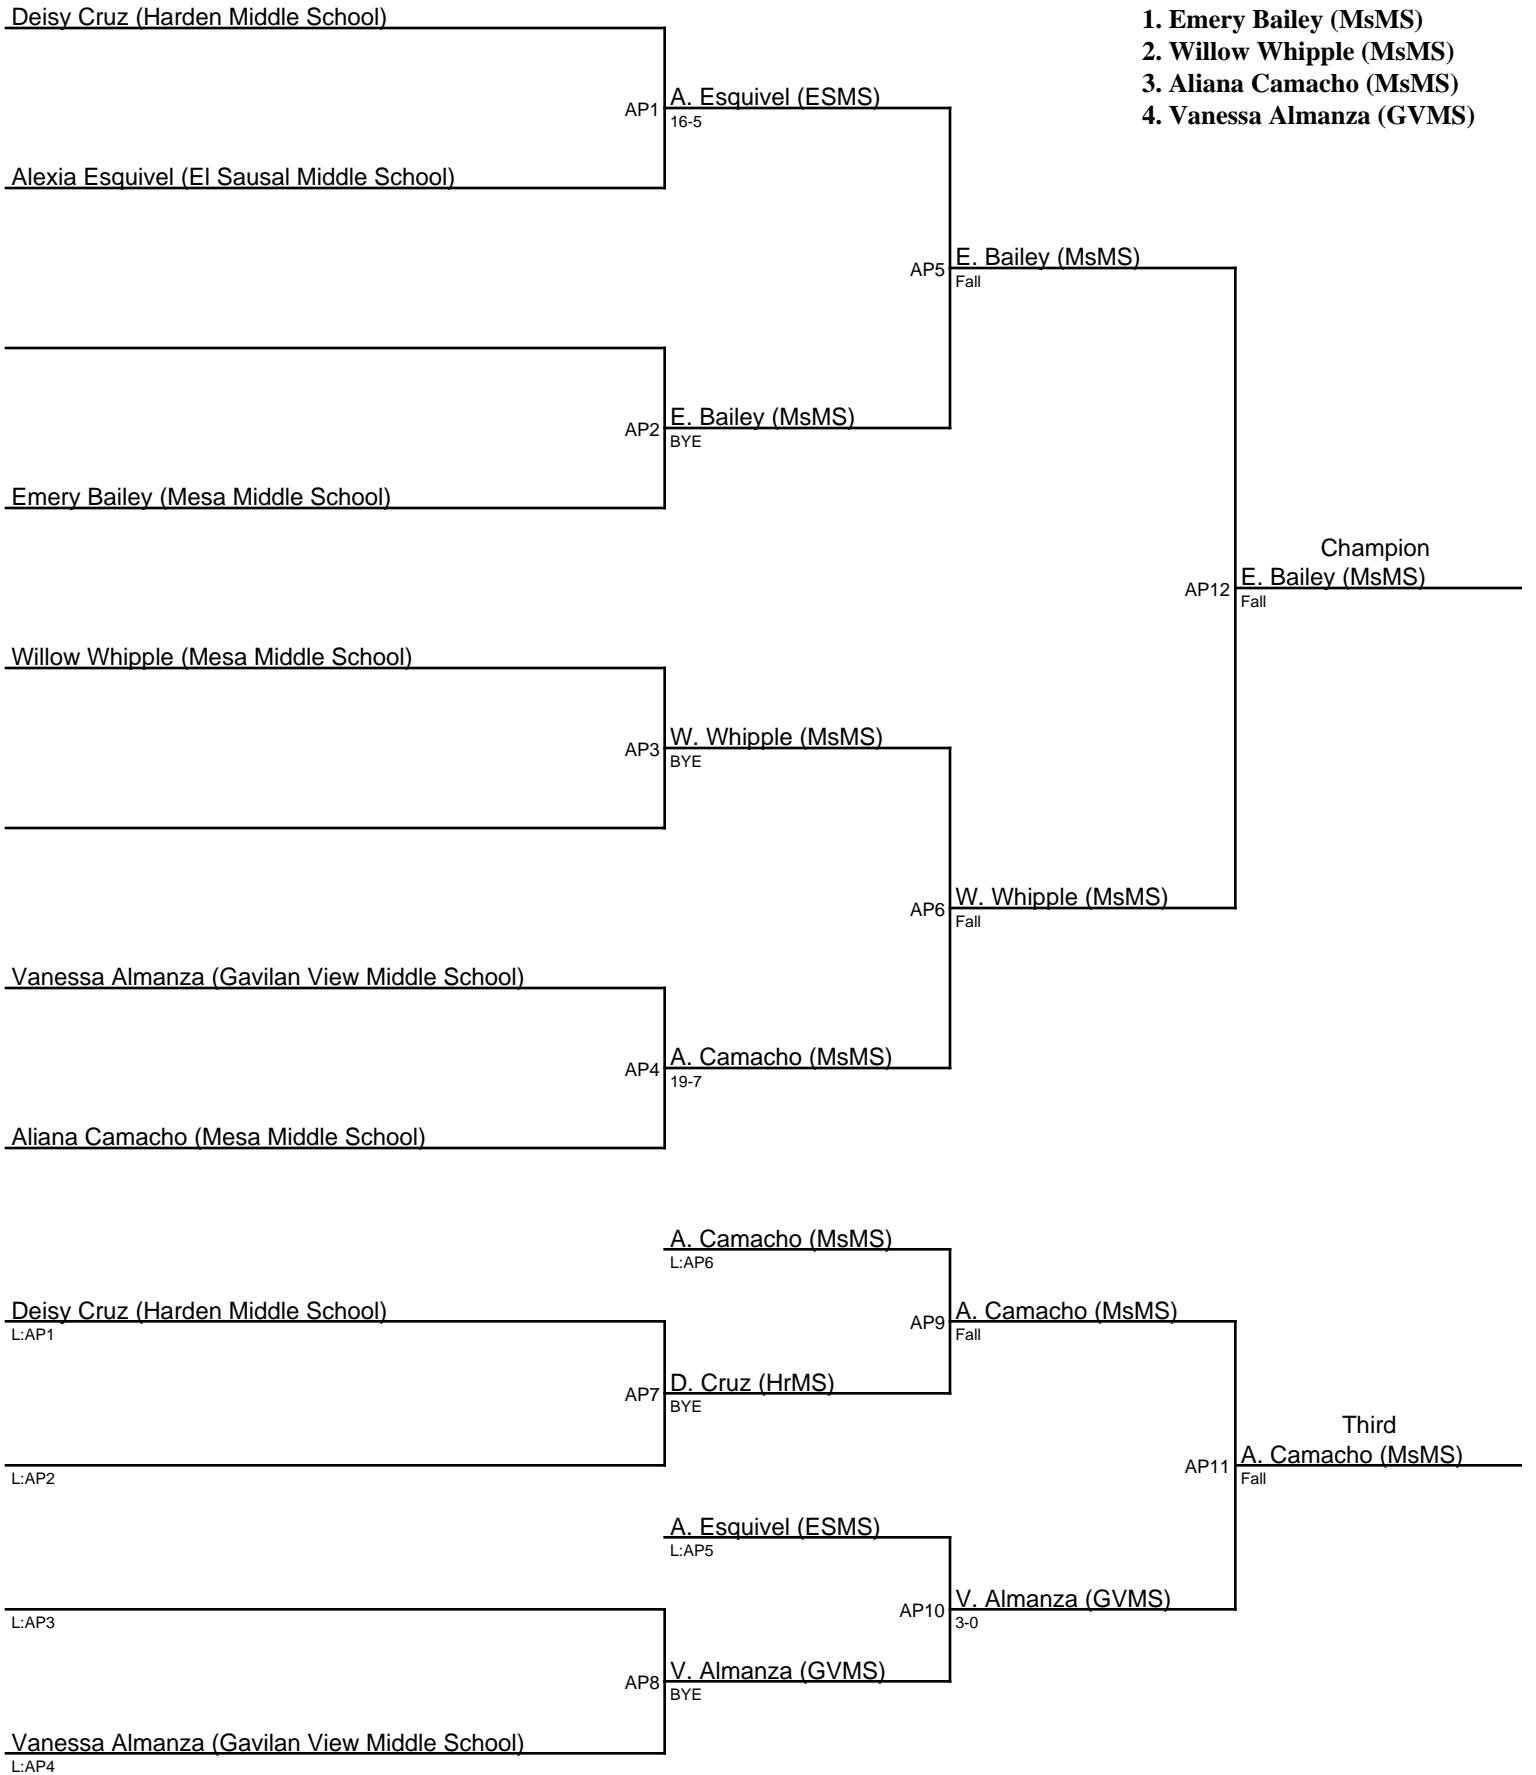

L:AN4

**Princess of the Coastal Counties / Girls|102.4**

- 1. Samantha X (JGMS)**
- 2. Liz Garcia (MsMS)**
- 3. Makenzie Cortez (WsMS)**
- 4. Jizelle Cisneros (MsMS)**

**Princess of the Coastal Counties / Girls|105.6**