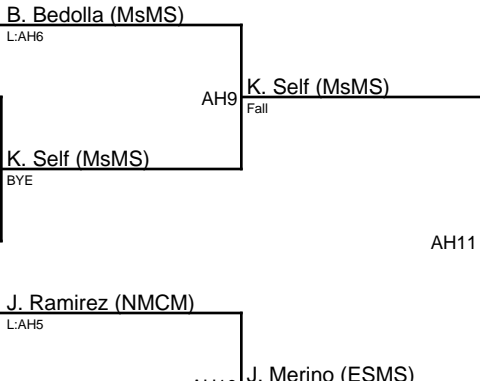

Princess of the Coastal Counties / Boys|160.8

1. Julian Romero (HrMS)
2. Manuel X (JGMS)
3. Julio Merino (ESMS)
4. Keston Self (MsMS)

Jefte Ramirez (North Monterey County Middle School)
AH1
J. Ramirez (NMCM)
12-0

Keston Self (Mesa Middle School)
AH2
M. X (JGMS)
BYE

Manuel X (John Gutierrez Middle School)
AH2
M. X (JGMS)
BYE

Brandon Bedolla (Mesa Middle School)
AH3
B. Bedolla (MsMS)
BYE

Julio Merino (El Sausal Middle School)
AH4
J. Romero (HrMS)
Fall

Julian Romero (Harden Middle School)
AH4
J. Romero (HrMS)
Fall

Keston Self (Mesa Middle School)
L:AH1
AH7
K. Self (MsMS)
BYE

Julio Merino (El Sausal Middle School)
L:AH3
L:AH4
AH8
J. Merino (ESMS)
BYE

Champion
J. Romero (HrMS)
8-0

Third
J. Merino (ESMS)