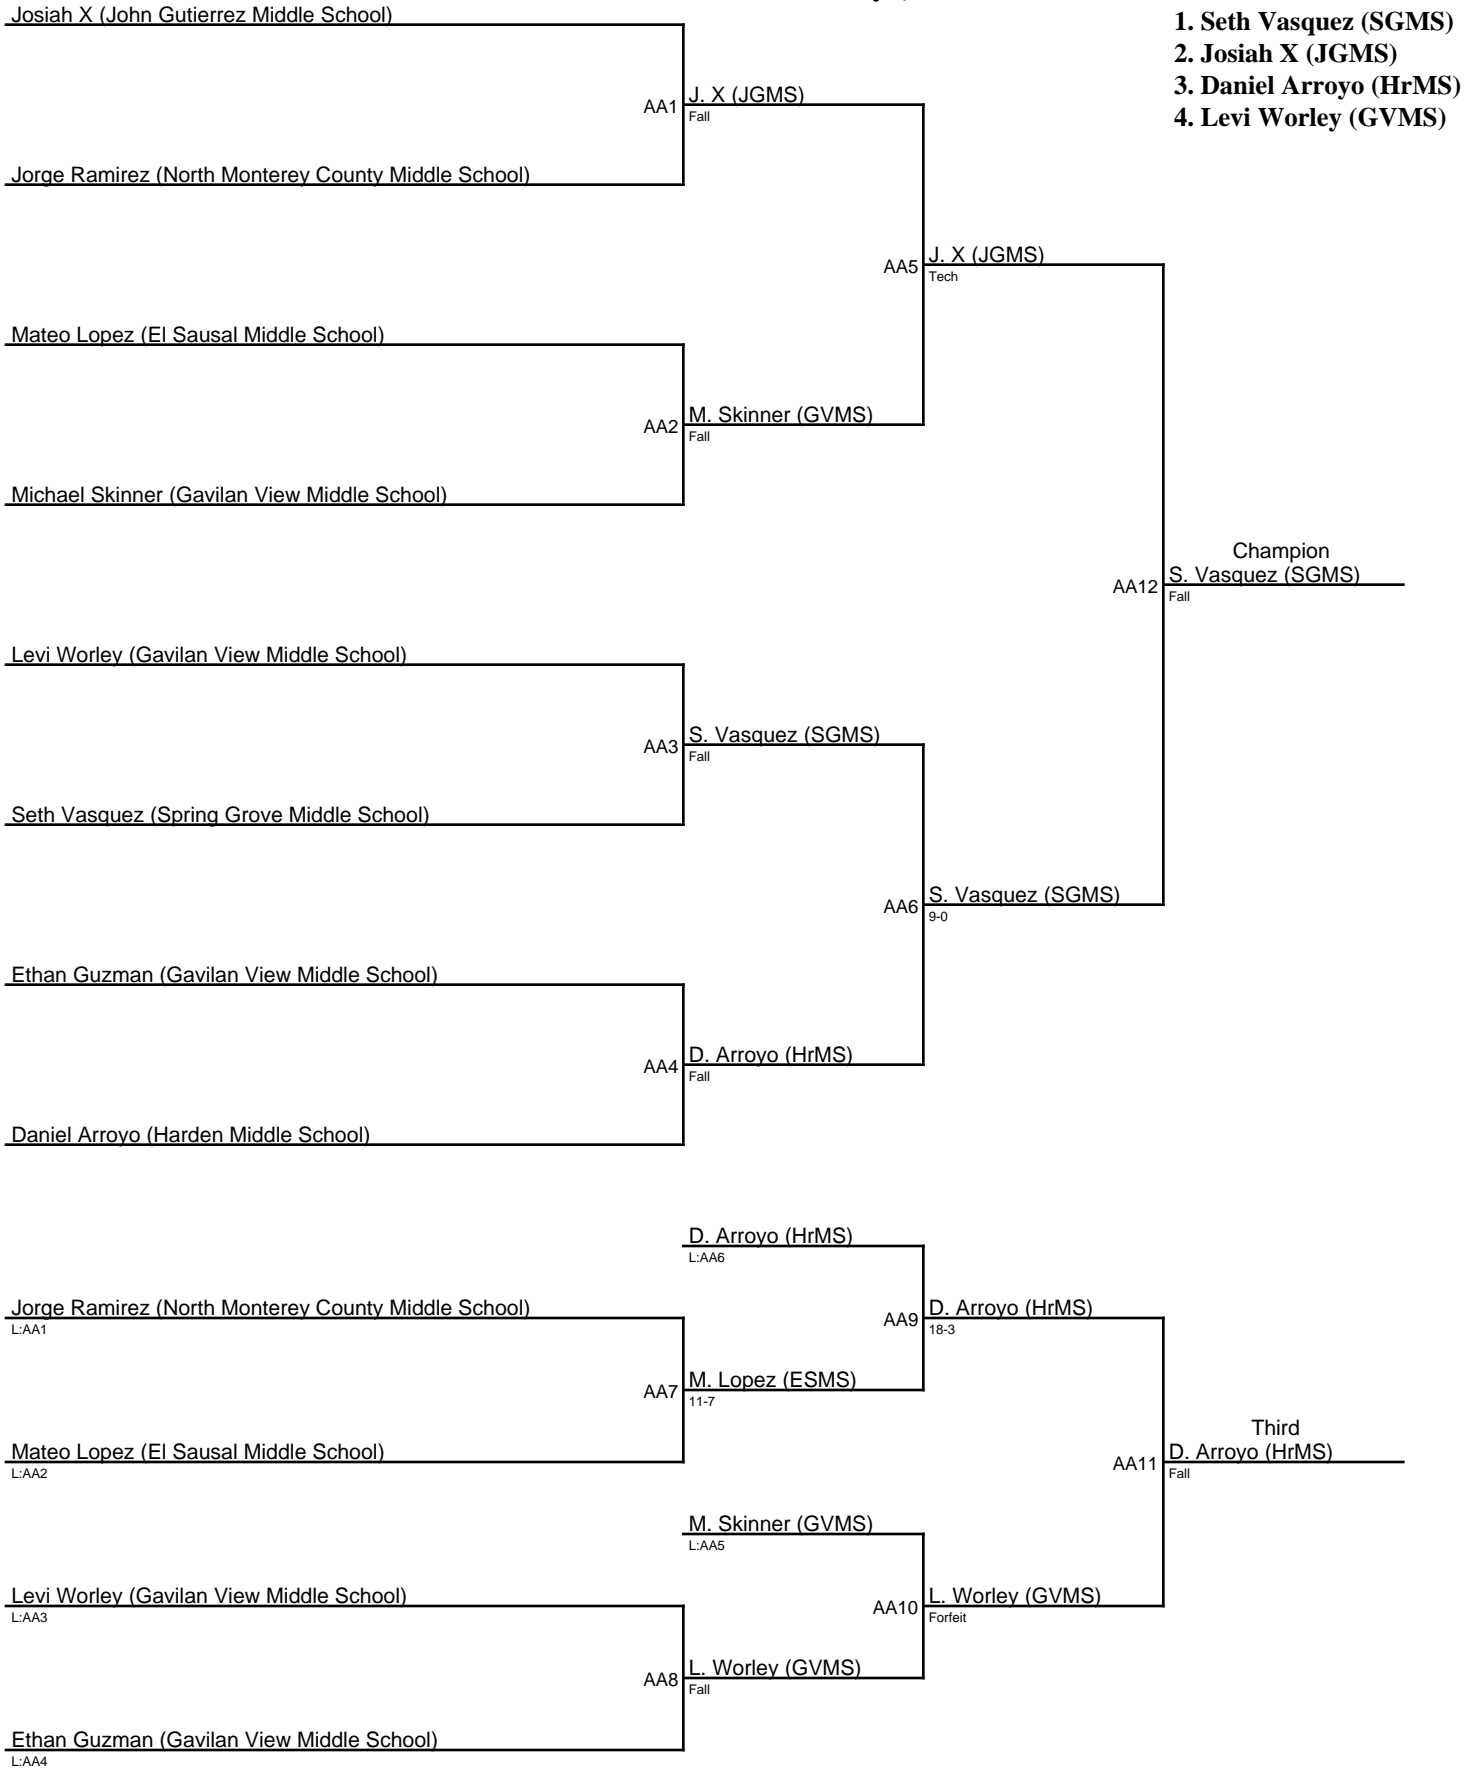

# Princess of the Coastal Counties / Boys 88

**Princess of the Coastal Counties / Boys 93.6**

Elisha Ramos (Mesa Middle School)

- 1. John Benitez (ESMS)
- 2. Cristian Merino (ESMS)
- 3. Elisha Ramos (MsMS)
- 4. Devin Salvejo (HrMS)