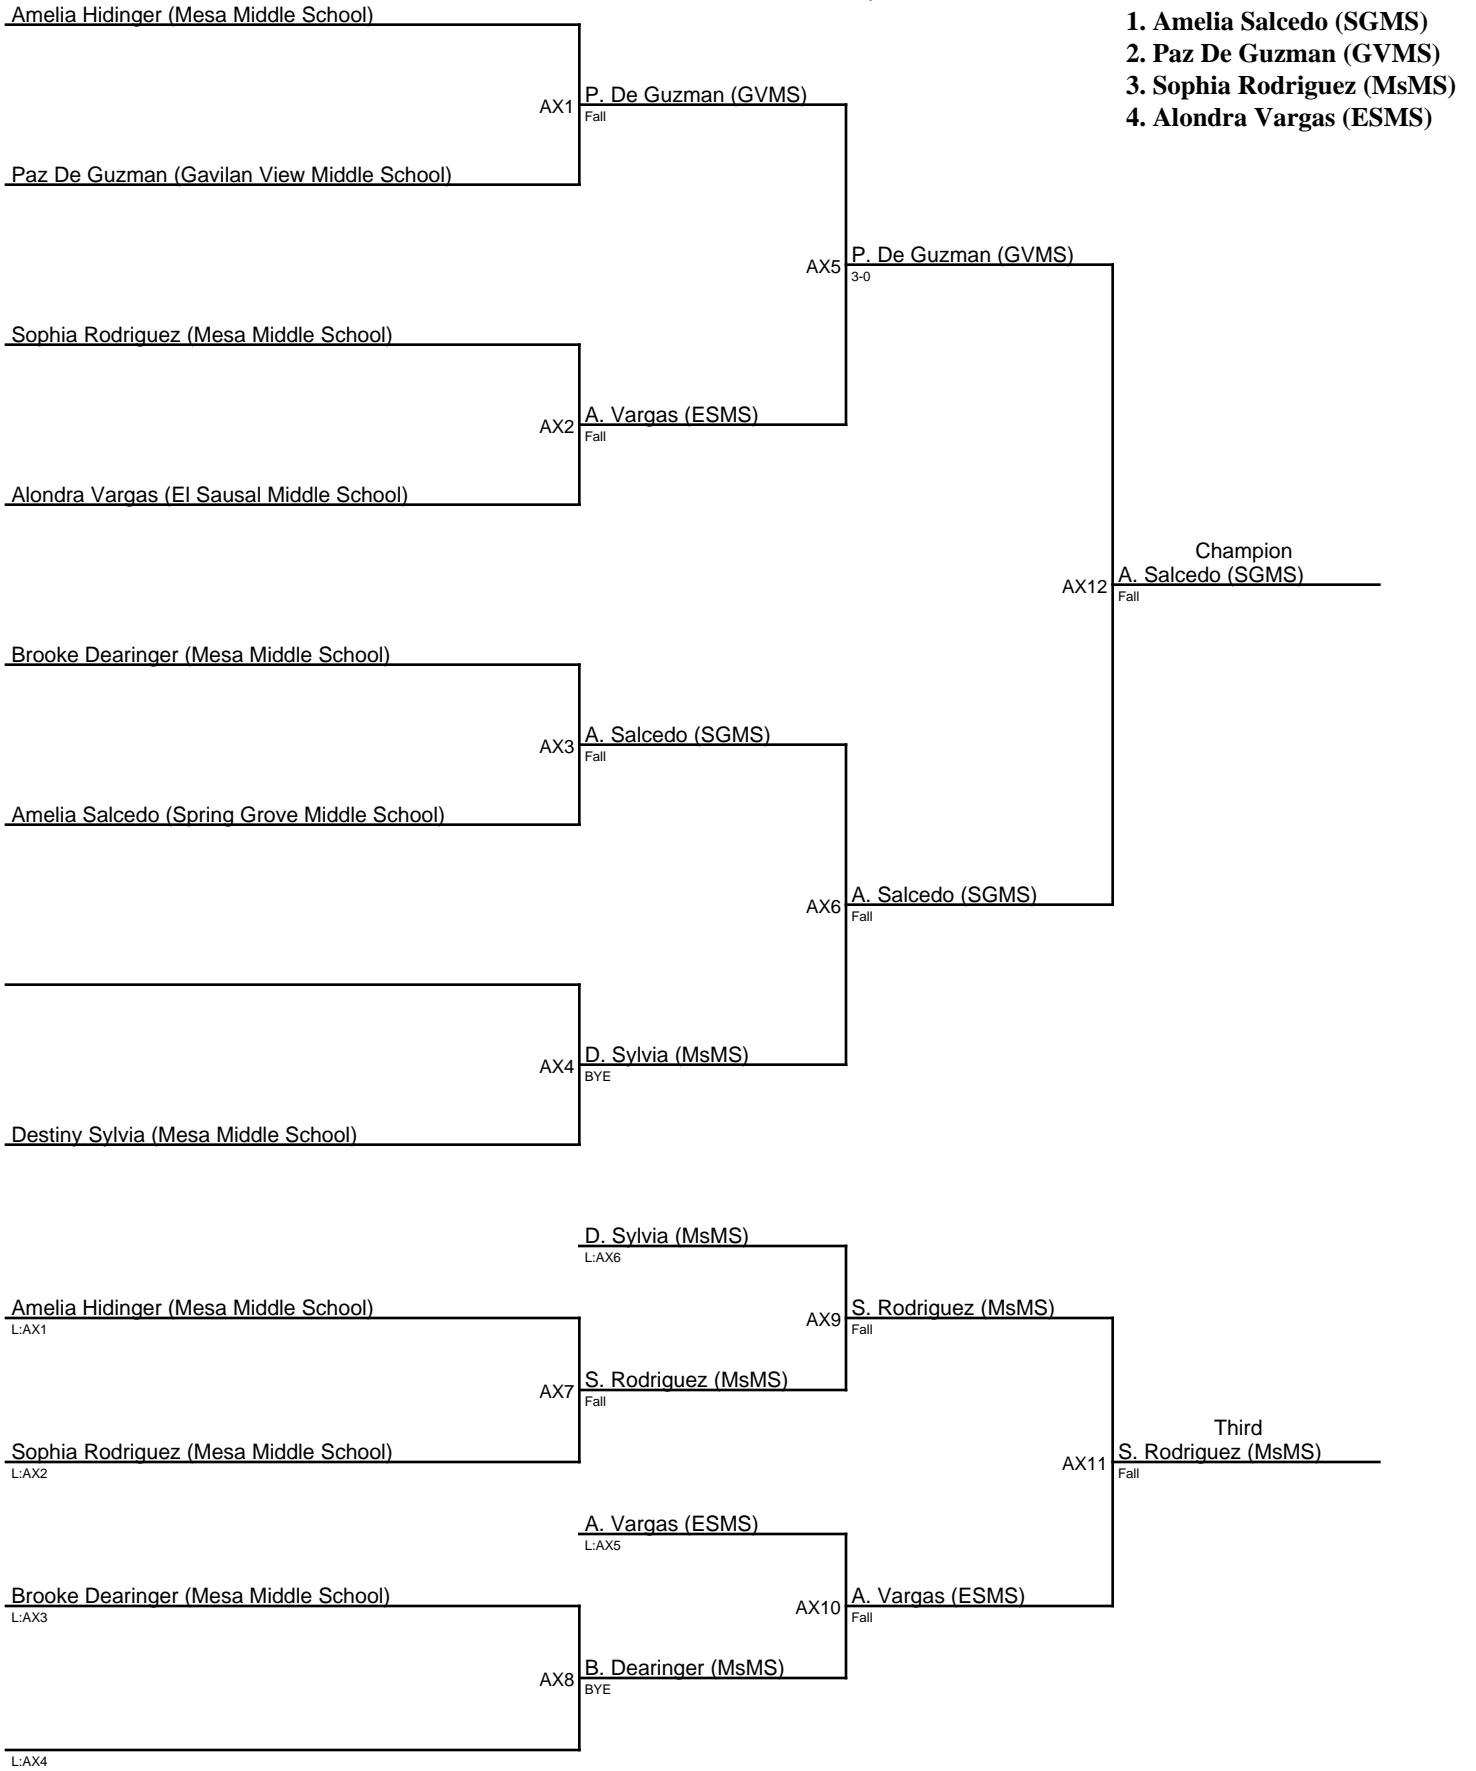

Princess of the Coastal Counties / Girls 142.8