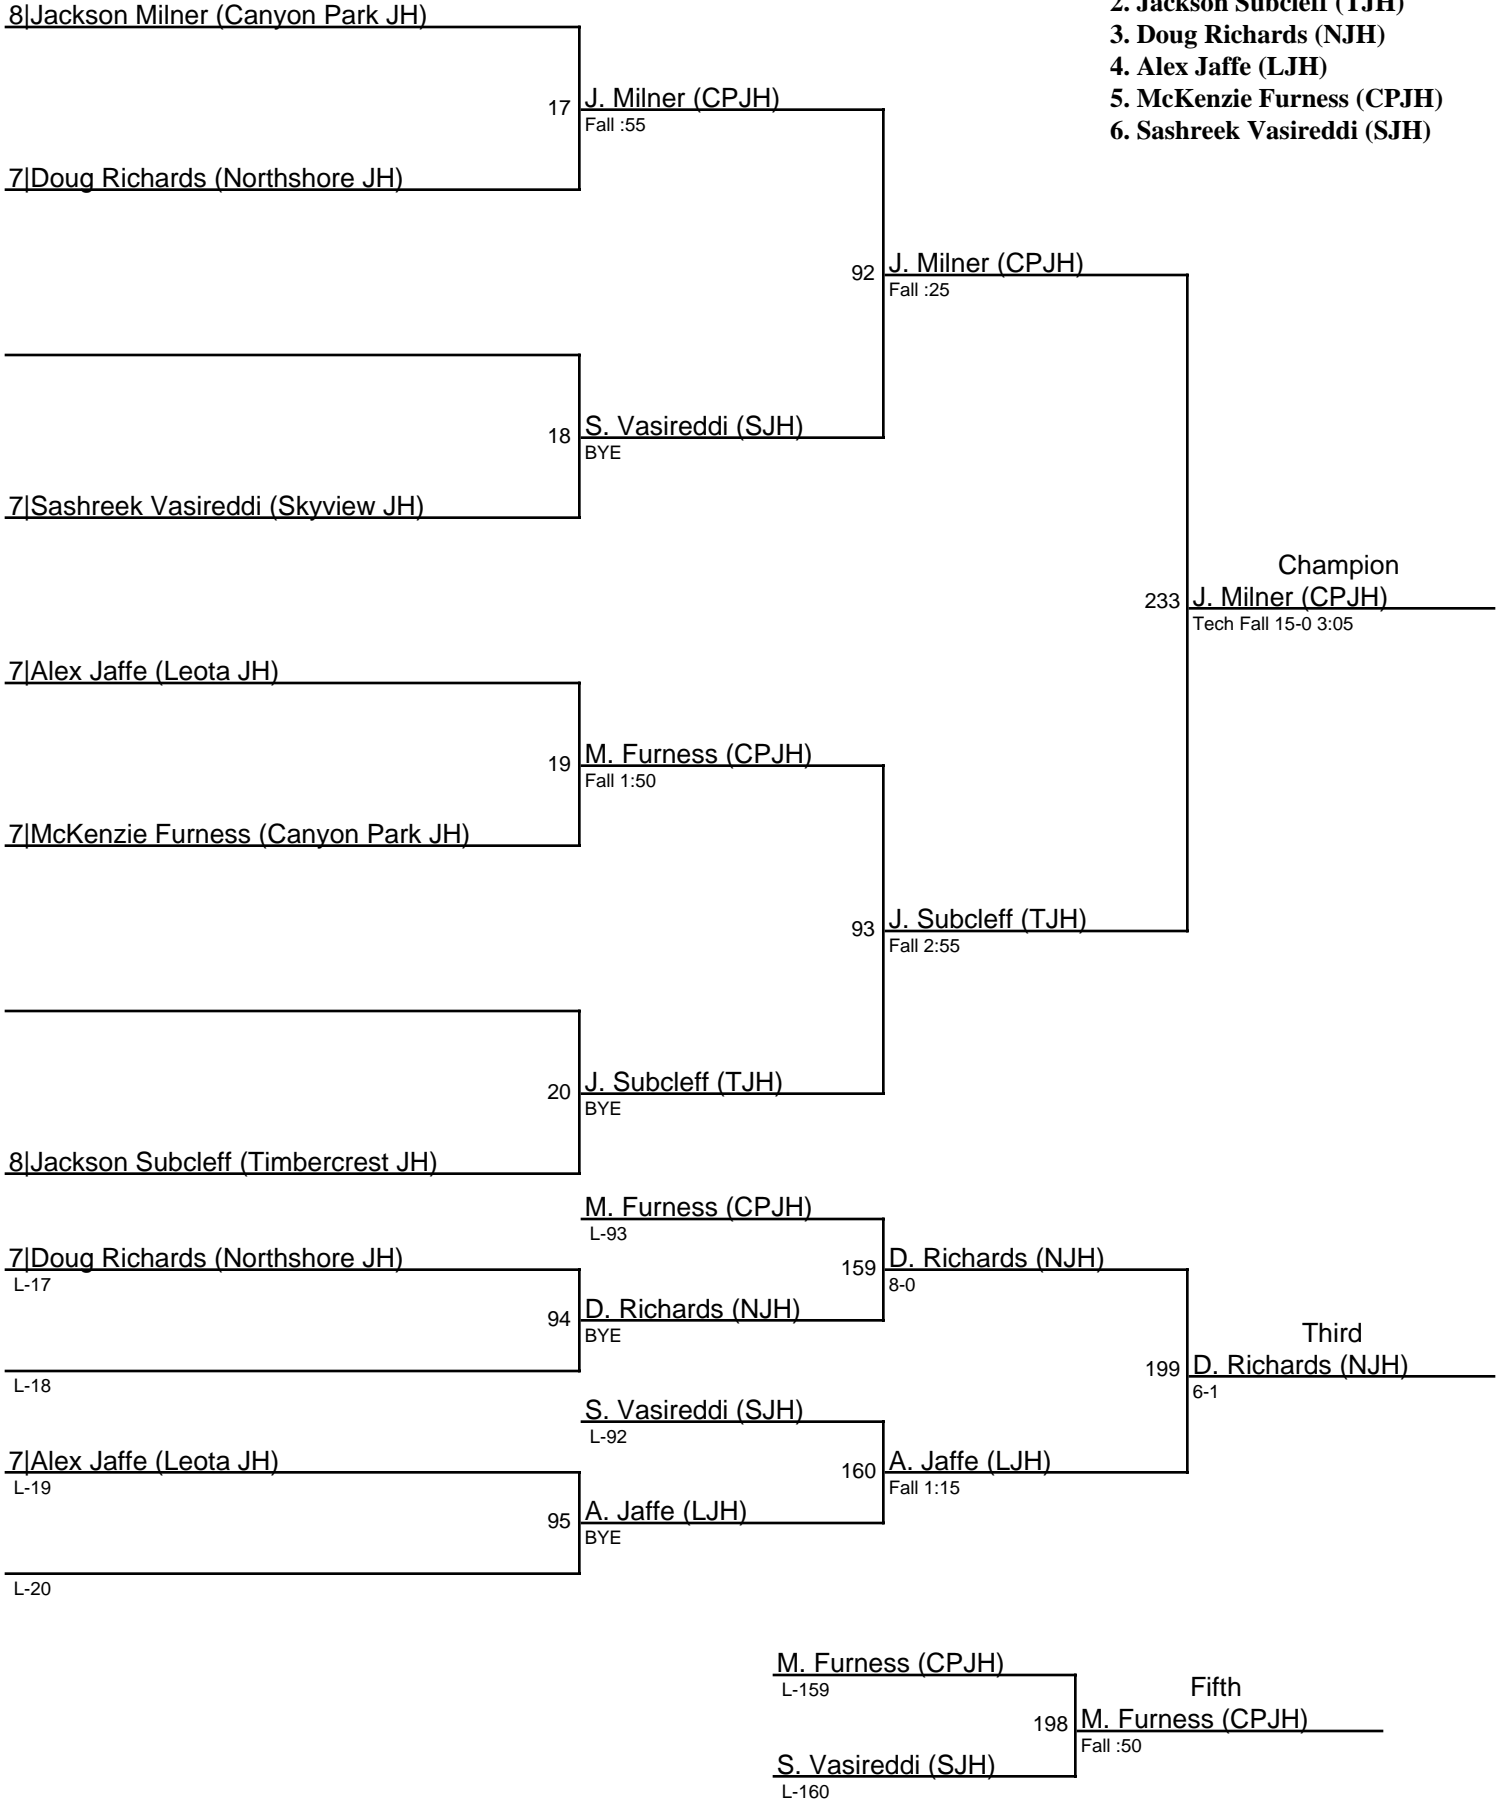

Northshore JH District 2015 / 100

1. Jackson Milner (CPJH)
2. Jackson Subcleff (TJH)
3. Doug Richards (NJH)
4. Alex Jaffe (LJH)
5. McKenzie Furness (CPJH)
6. Sashreek Vasireddi (SJH)