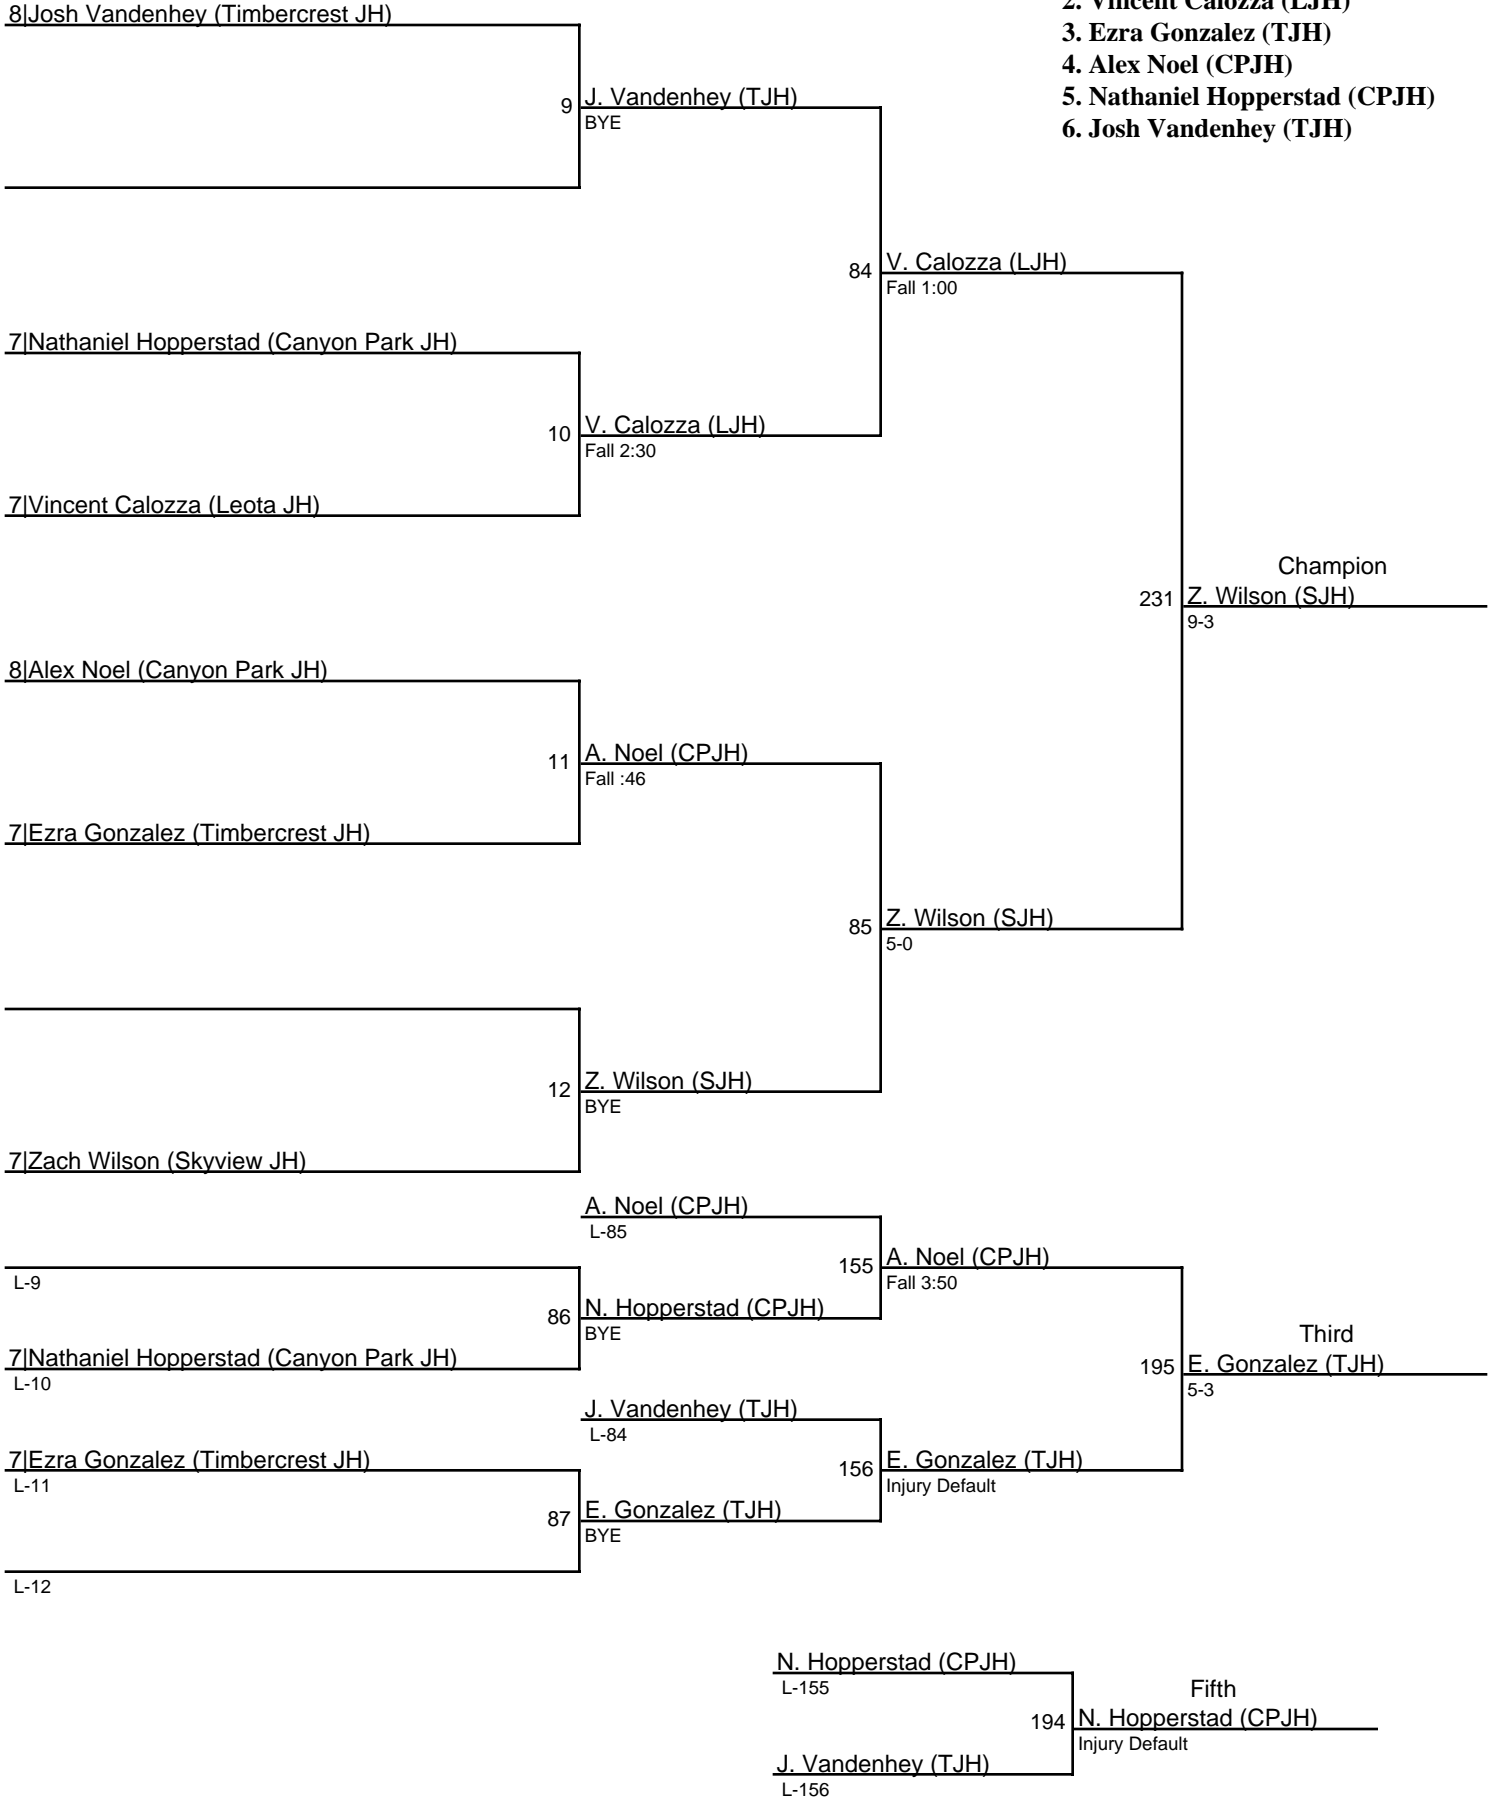

Northshore JH District 2015 / 90

1. Zach Wilson (SJH)
2. Vincent Calozza (LJH)
3. Ezra Gonzalez (TJH)
4. Alex Noel (CPJH)
5. Nathaniel Hopperstad (CPJH)
6. Josh Vandenhey (TJH)