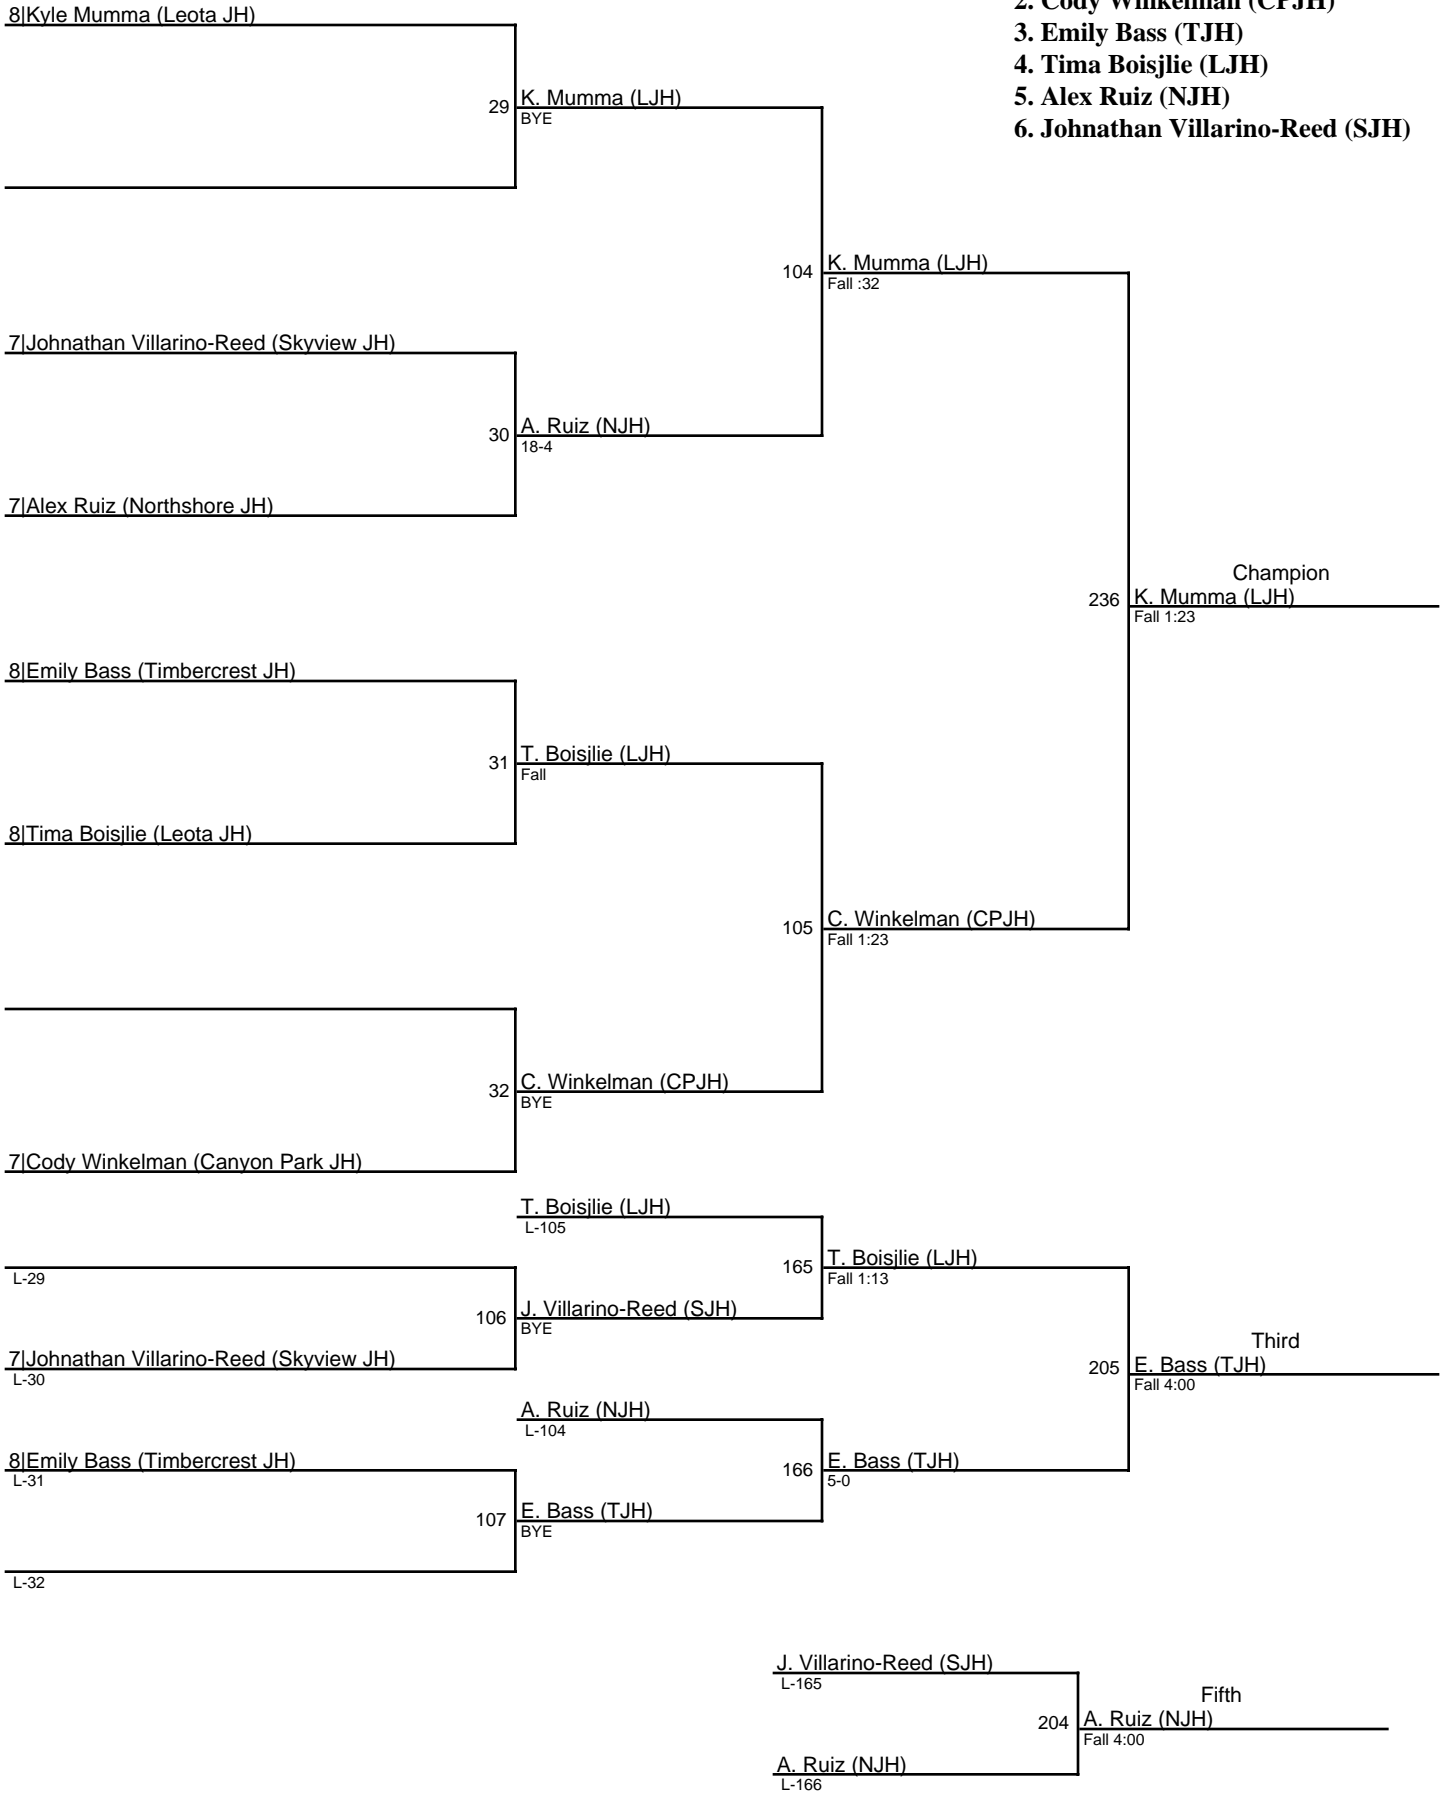

Northshore JH District 2015 / 115

1. Kyle Mumma (LJH)
2. Cody Winkelman (CPJH)
3. Emily Bass (TJH)
4. Tima Boisjlie (LJH)
5. Alex Ruiz (NJH)
6. Johnathan Villarino-Reed (SJH)