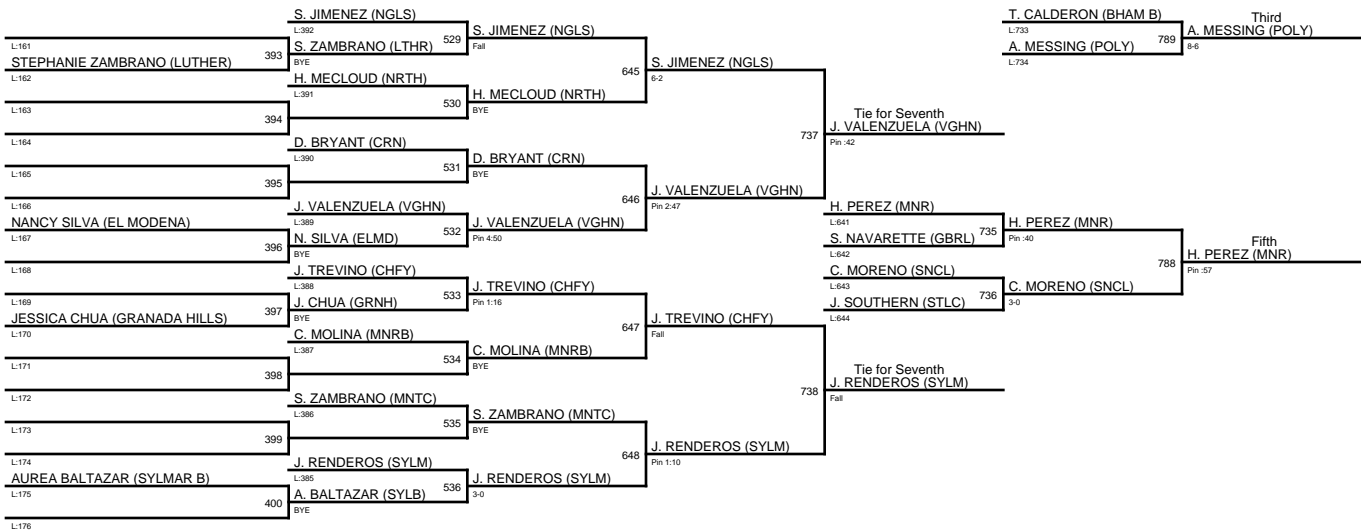

THE BATTLE OF BIRMINGHAM / 131

1. RITA MONTERROSA (MNTC)
2. TRINITY DUARTE (SNFR)
3. JANET GUTIERREZ (POLY)
4. NATALIA MARTINEZ (CLVL)
5. JASMIN GONZALES (CAM)
6. CHELSEA SALINAS (PRTR)
7. IRENE SOLIS (ELMD)
7. DESTINY TAUFACHEMA (BHAM B)

THE BATTLE OF BIRMINGHAM / 137

1. MIKAYLA MILES (NRDF)
2. ALEX BANAG (GRNH)
3. KARLA HERNANDEZ (SNFR)
4. CARLA QUINTANA (LASR)
5. JASELLE MAGANA (MNTC)
6. ALONDRA GOZALEZ-MORENO (NGLS)
7. LORENA MENDOZA (PRTR)
7. VANESSA GONZALEZ (RNCV)

THE BATTLE OF BIRMINGHAM / 143

1. SADIE TACKETT (RBV)
2. MARIA VALENCIA (STLC)
3. MARILYN GARCIA (BHAM)
4. TAI SOLDO (OXNR)
5. TAYLOR IZZO (QRTH)
6. CARMEN TAPIA (PRTR)
7. HERMINDA HERNANDEZ (RNCV)
7. CHRISTINE CONTRERAS (POLY)

THE BATTLE OF BIRMINGHAM / 150

THE BATTLE OF BIRMINGHAM / 160

THE BATTLE OF BIRMINGHAM / 170

1. SARAH MOORE (VNNY)
2. ALEX CASTILLO (BHAM)
3. DAISY AGUILAR (CHFY)
4. LISSETTE LASCANO (VLNC)
5. ESMERALDA ZAMUDIO (NRDF)
6. JILLIAN ALMANZA (B AMAT)
7. JAYLENE MOLINA (LASR)
7. EMILY VELASQUEZ (SNPS)