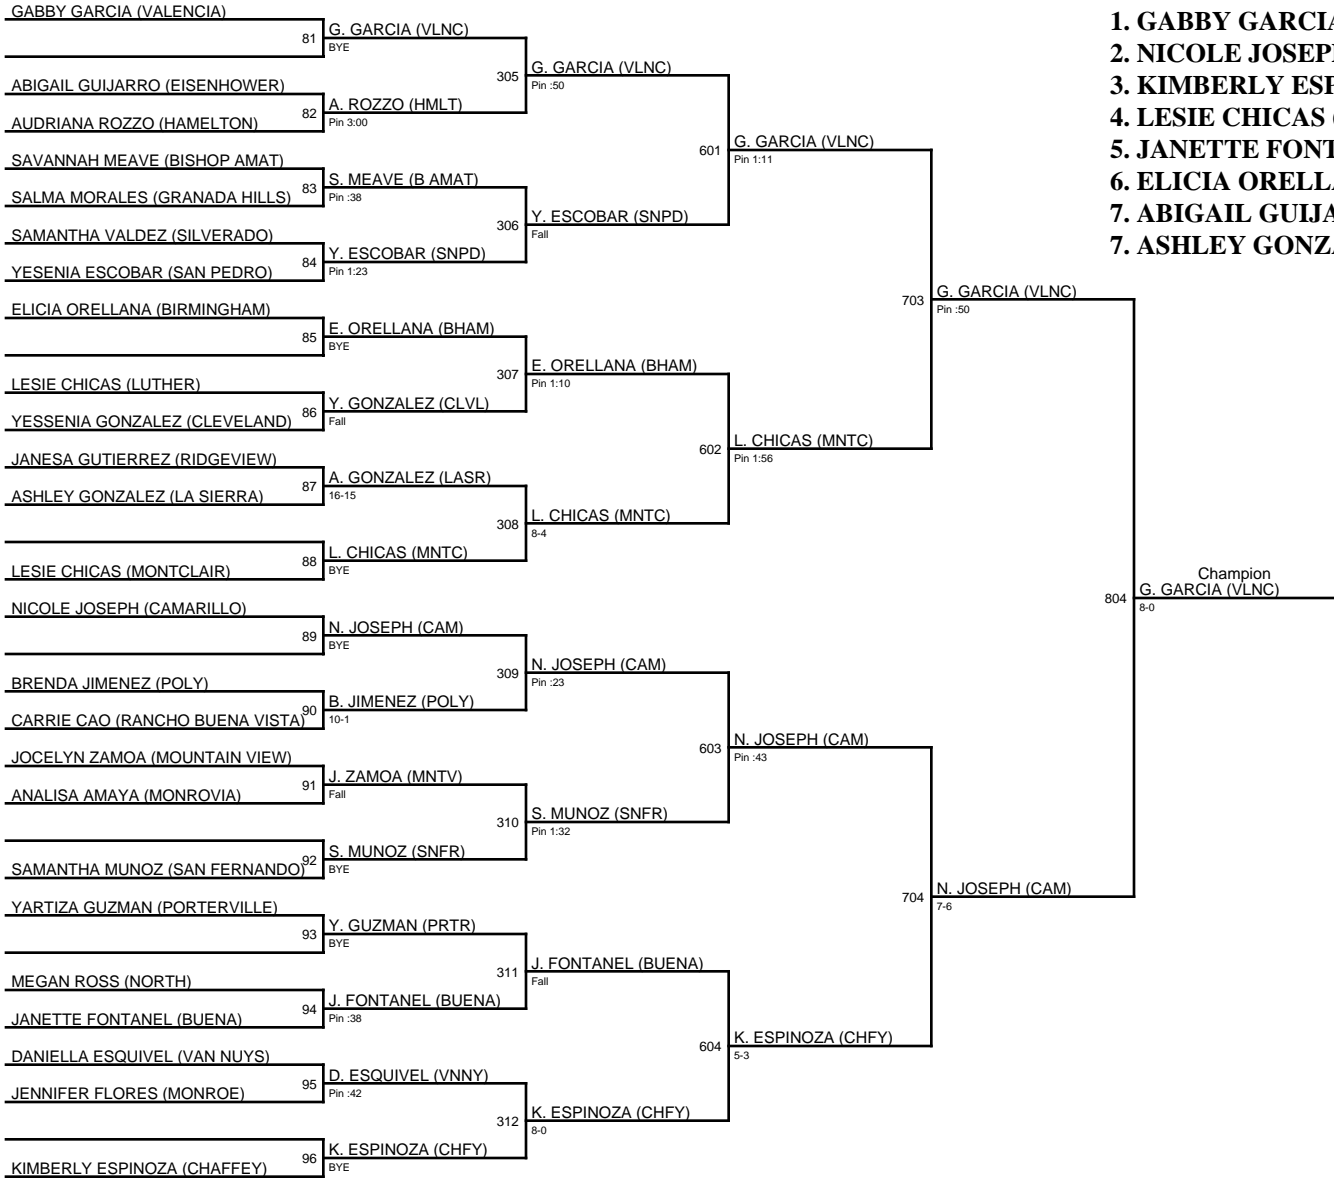

THE BATTLE OF BIRMINGHAM / 126

1. GABBY GARCIA (VLNC)
2. NICOLE JOSEPH (CAM)
3. KIMBERLY ESPINOZA (CHFV)
4. LESIE CHICAS (MNTC)
5. JANETTE FONTANEL (BUENA)
6. ELICIA ORELLANA (BHAM)
7. ABIGAIL GUIJARRO (ESNH)
7. ASHLEY GONZALEZ (LASR)