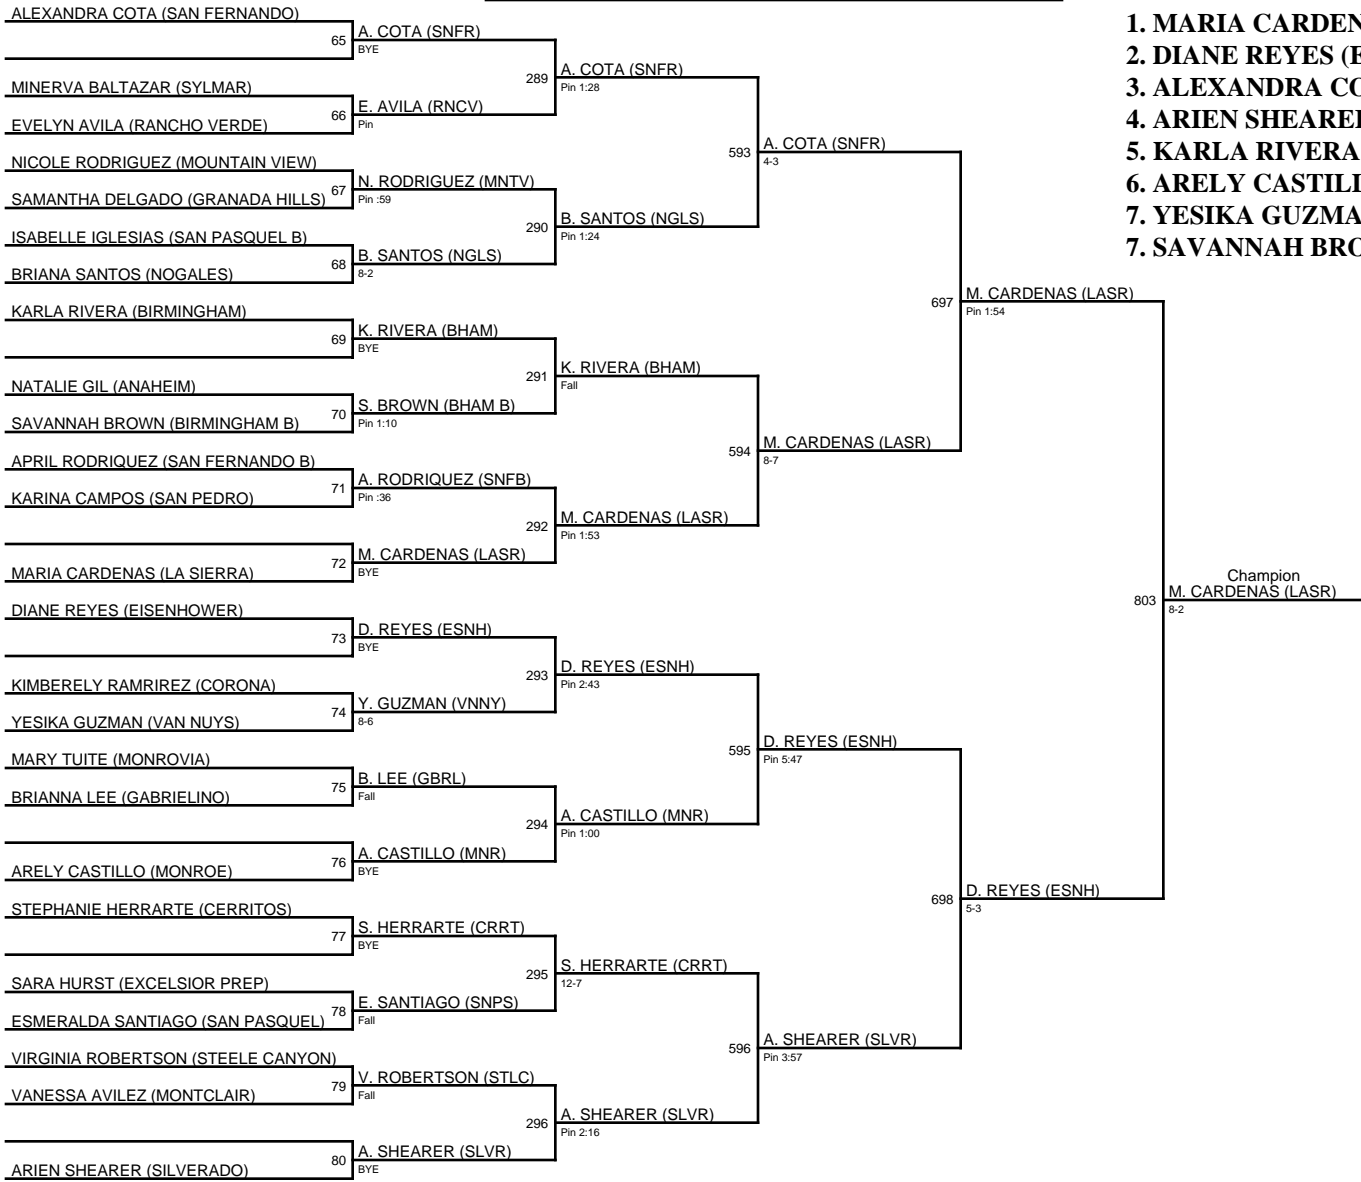

THE BATTLE OF BIRMINGHAM / 121

1. MARIA CARDENAS (LASR)
2. DIANE REYES (ESNH)
3. ALEXANDRA COTA (SNFR)
4. ARIEN SHEARER (SLVR)
5. KARLA RIVERA (BHAM)
6. ARELY CASTILLO (MNR)
7. YESIKA GUZMAN (VNNY)
7. SAVANNAH BROWN (BHAM B)