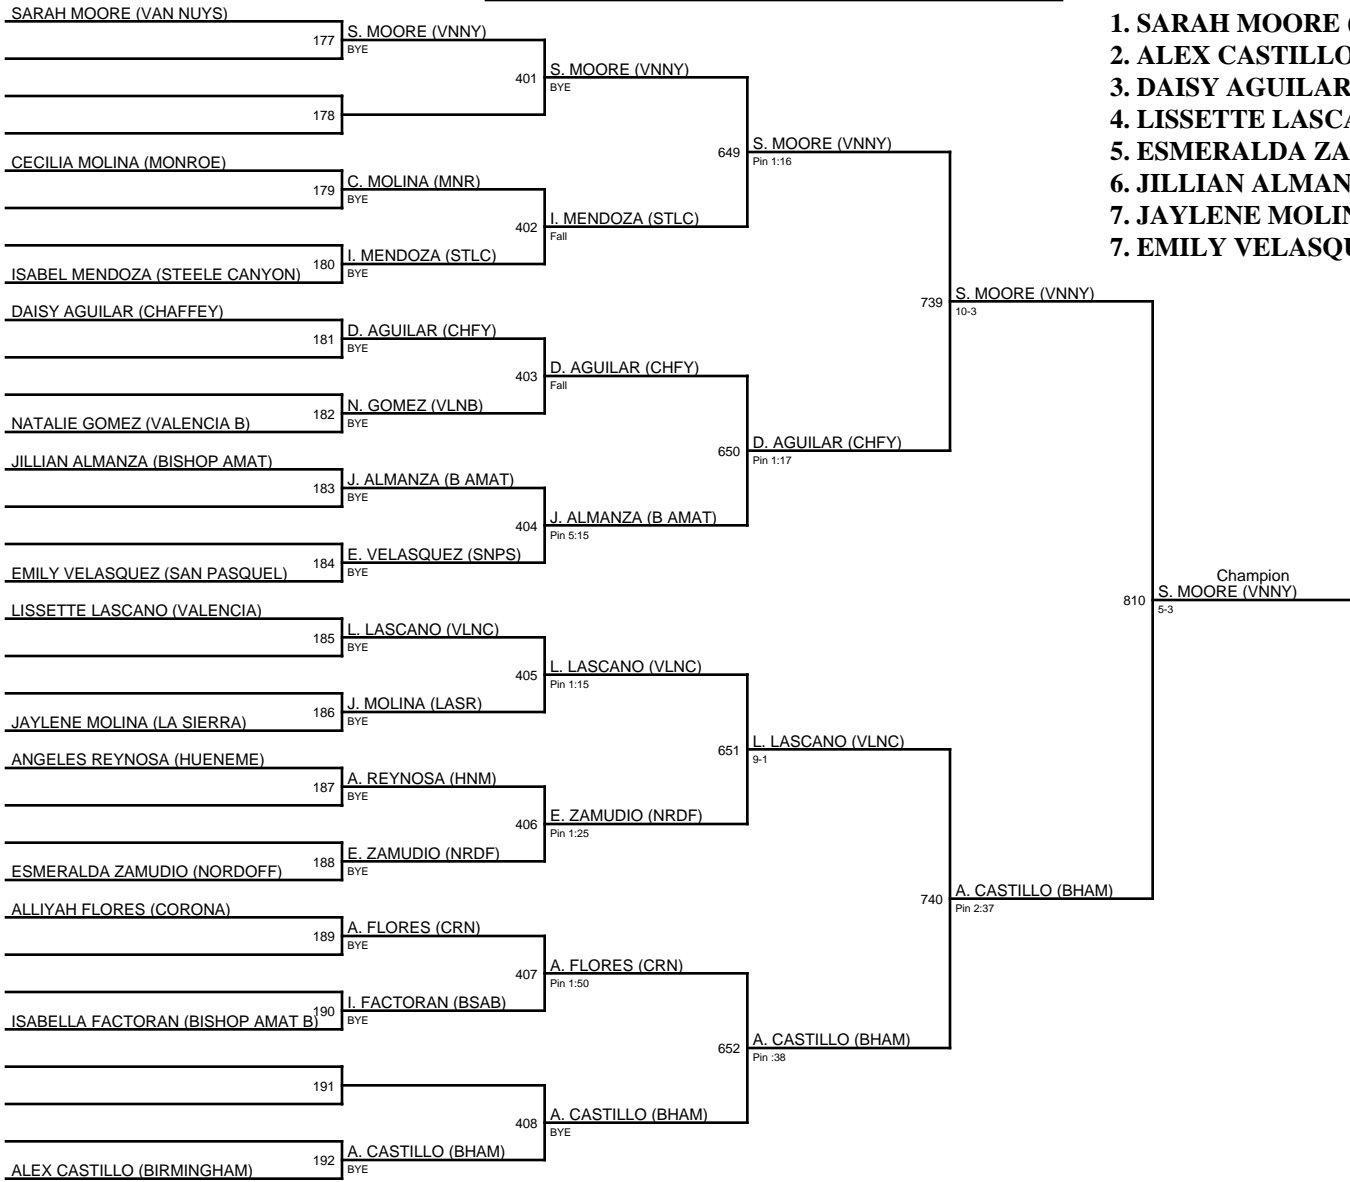

THE BATTLE OF BIRMINGHAM / 170

1. SARAH MOORE (VNNY)
2. ALEX CASTILLO (BHAM)
3. DAISY AGUILAR (CHFY)
4. LISSETTE LASCANO (VLNC)
5. ESMERALDA ZAMUDIO (NRDF)
6. JILLIAN ALMANZA (B AMAT)
7. JAYLENE MOLINA (LASR)
7. EMILY VELASQUEZ (SNPS)