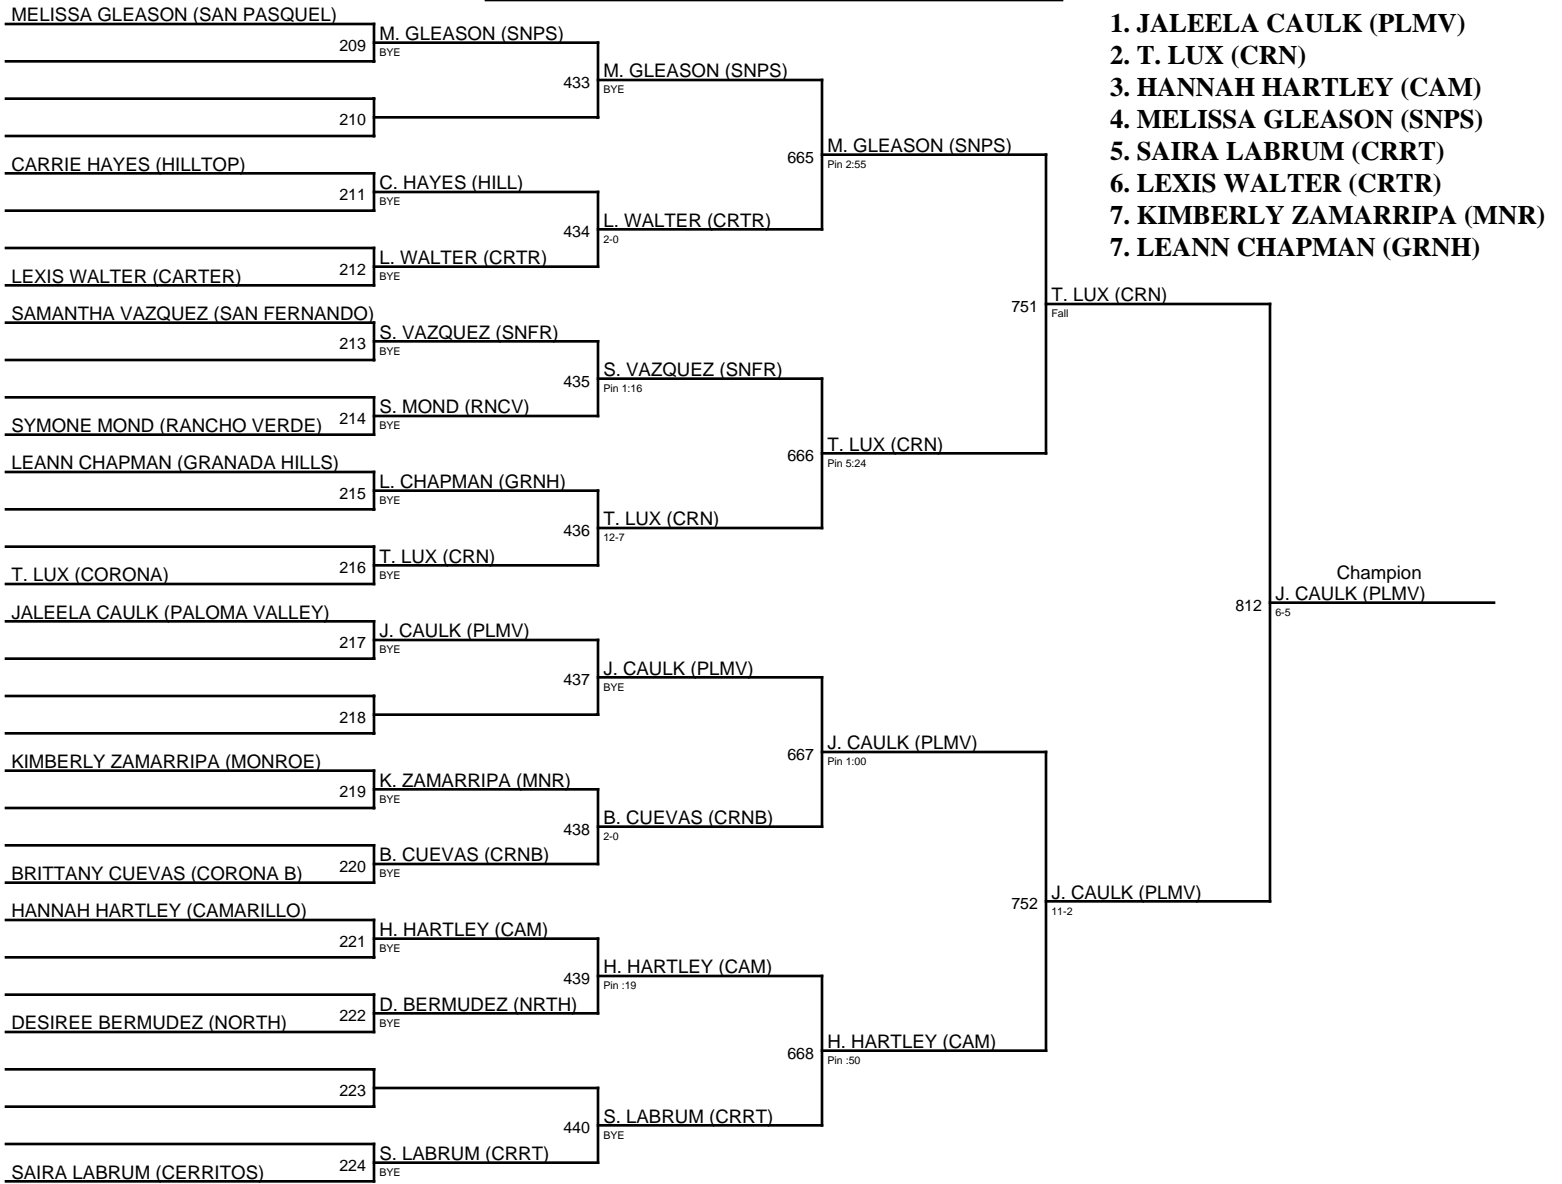

THE BATTLE OF BIRMINGHAM / 235

1. JALEELA CAULK (PLMV)
2. T. LUX (CRN)
3. HANNAH HARTLEY (CAM)
4. MELISSA GLEASON (SNPS)
5. SAIRA LABRUM (CRRT)
6. LEXIS WALTER (CRTR)
7. KIMBERLY ZAMARRIPA (MNR)
7. LEANN CHAPMAN (GRNH)