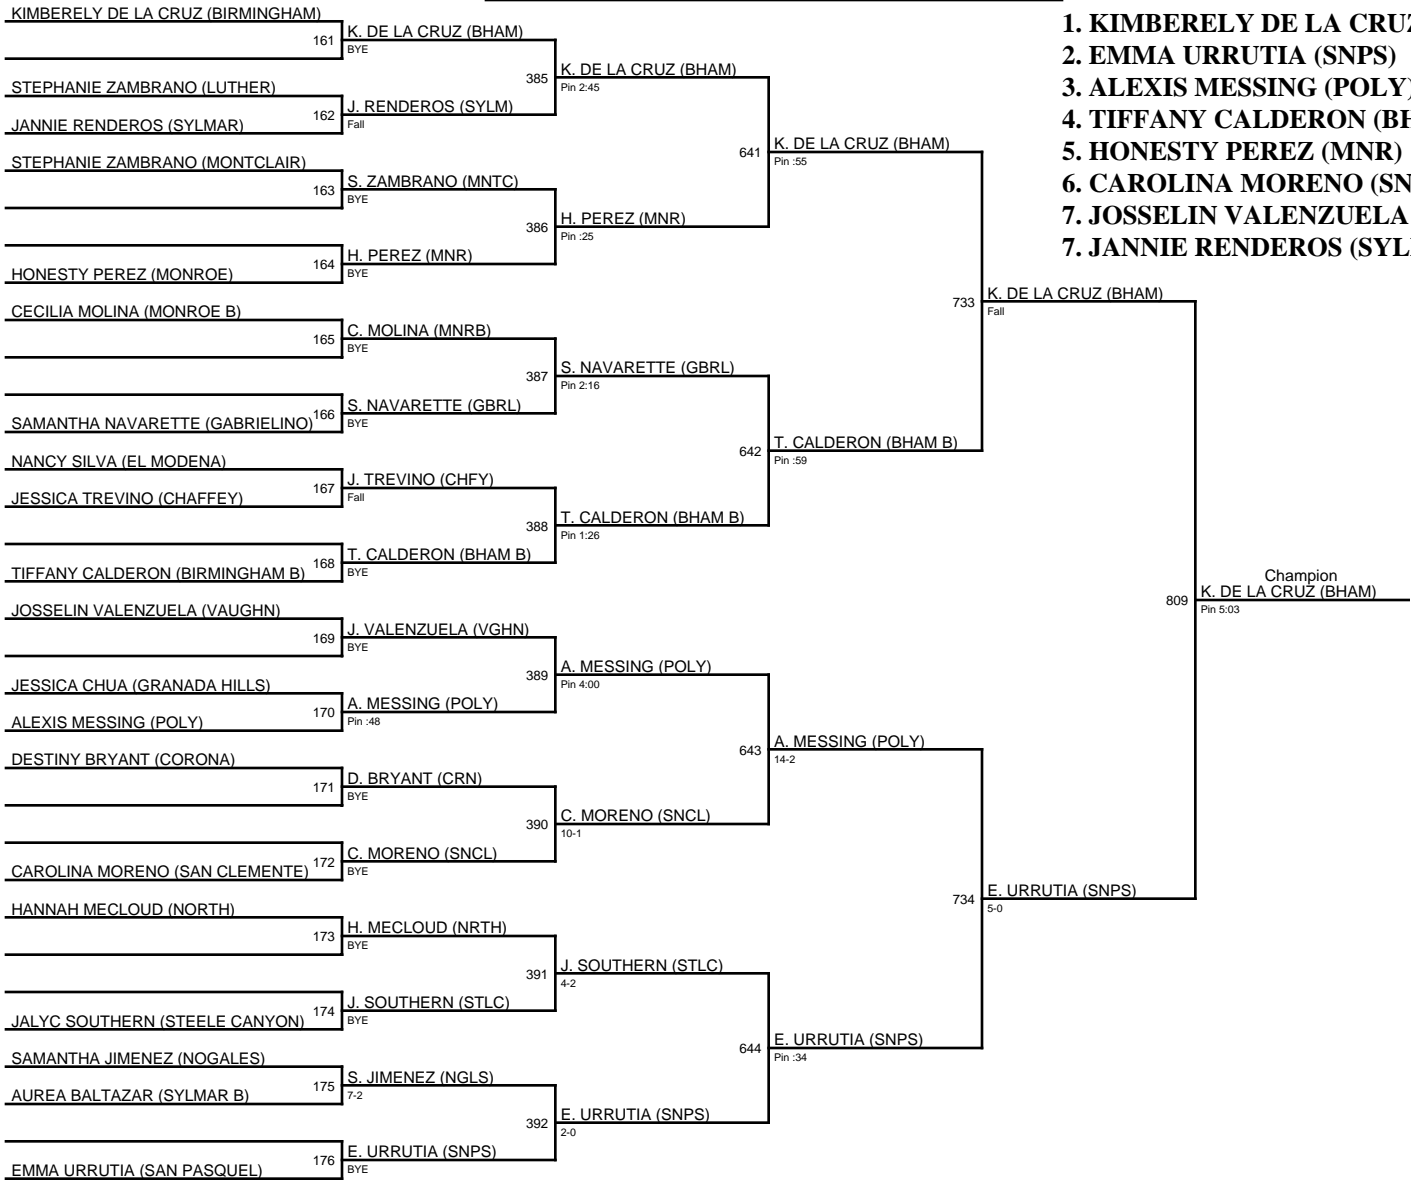

THE BATTLE OF BIRMINGHAM / 160