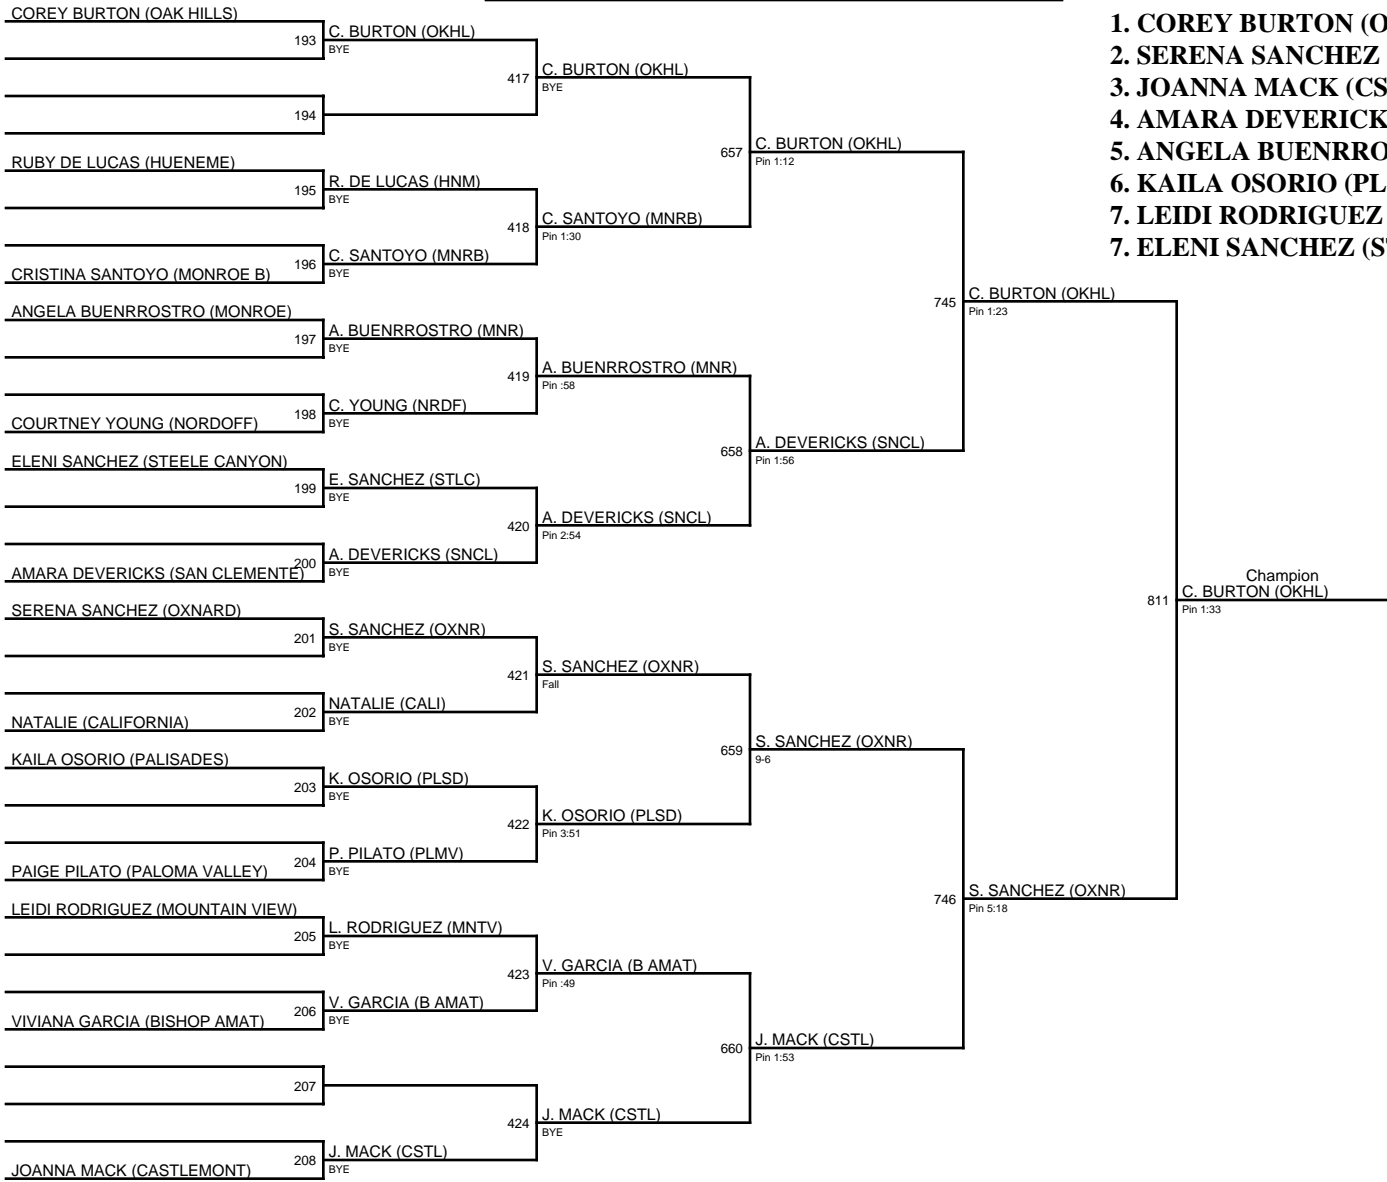

THE BATTLE OF BIRMINGHAM / 189

1. COREY BURTON (OKHL)
2. SERENA SANCHEZ (OXNR)
3. JOANNA MACK (CSTL)
4. AMARA DEVERICKS (SNCL)
5. ANGELA BUENRROSTRO (MNR)
6. KAILA OSORIO (PLSD)
7. LEIDI RODRIGUEZ (MNTV)
7. ELENI SANCHEZ (STLC)