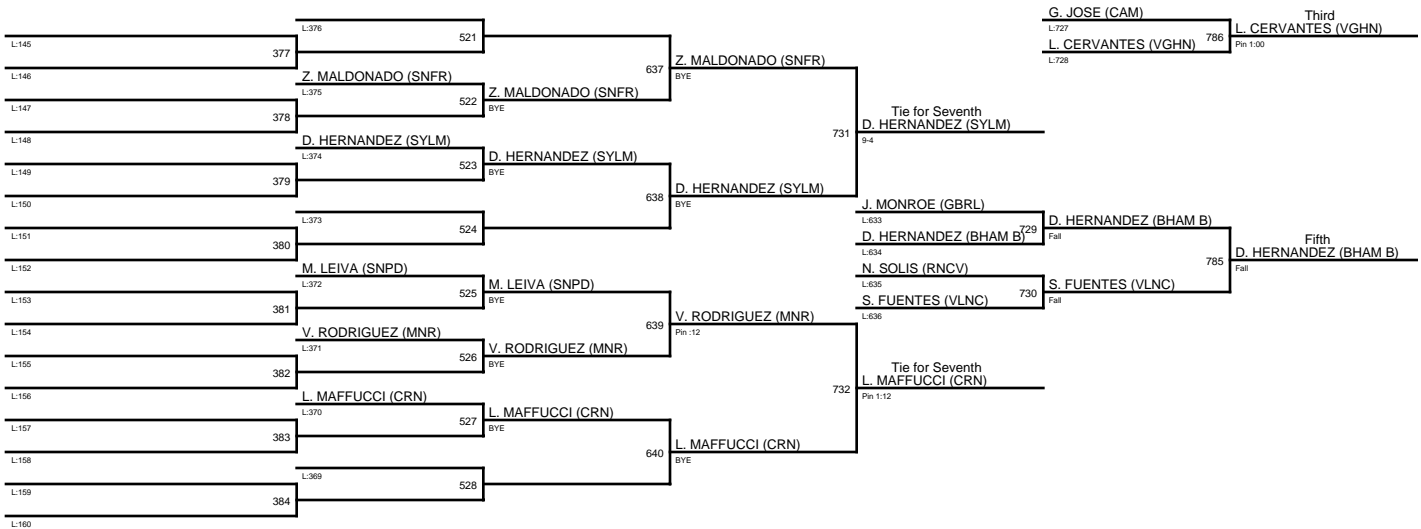

THE BATTLE OF BIRMINGHAM / 150