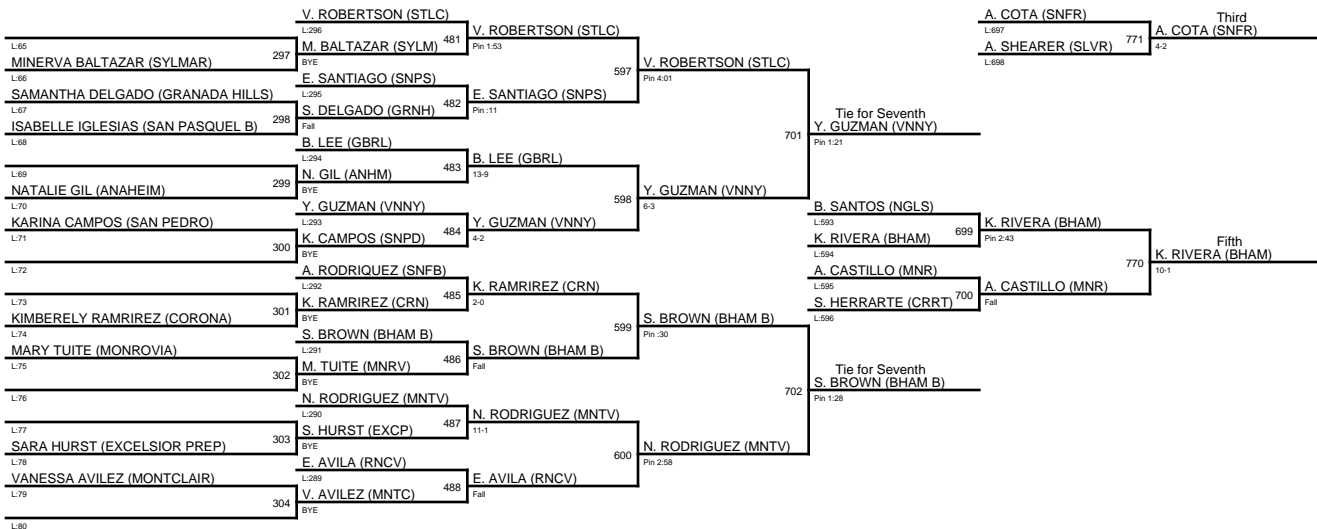

THE BATTLE OF BIRMINGHAM / 111

1. LAYLANI ALLEN (CSTL)
2. VALERIE DECASTRO (LASR)
3. SUGEY CEJA (CRN)
4. ALEXIS GARCIA (SLVR)
5. SAMANTHA MARTINEZ (AYLB)
6. MICHELLE CARDENAS (GRNH)
7. CLAUDIA ZIMMERMAN (CLBS)
7. HAILEY TEODORO (AYL)

THE BATTLE OF BIRMINGHAM / 116

1. LESHA WASHINGTON (RBV)
2. DESIREE ESTRADA (CRRT)
3. SALMA RAMOS (CRN)
4. KATHERINE MONTOYA (VNNY)
5. ARIANNA MCDONALD (AYL)
6. ARICKA BROWN (SLVR)
7. ABIGAIL MENDEZ (GRNH)
7. CATHERINE CARANZA (SMVL)

THE BATTLE OF BIRMINGHAM / 121

1. MARIA CARDENAS (LASR)
2. DIANE REYES (ESNH)
3. ALEXANDRA COTA (SNFR)
4. ARIEN SHEARER (SLVR)
5. KARLA RIVERA (BHAM)
6. ARELY CASTILLO (MNR)
7. YESIKA GUZMAN (VNNY)
7. SAVANNAH BROWN (BHAM B)