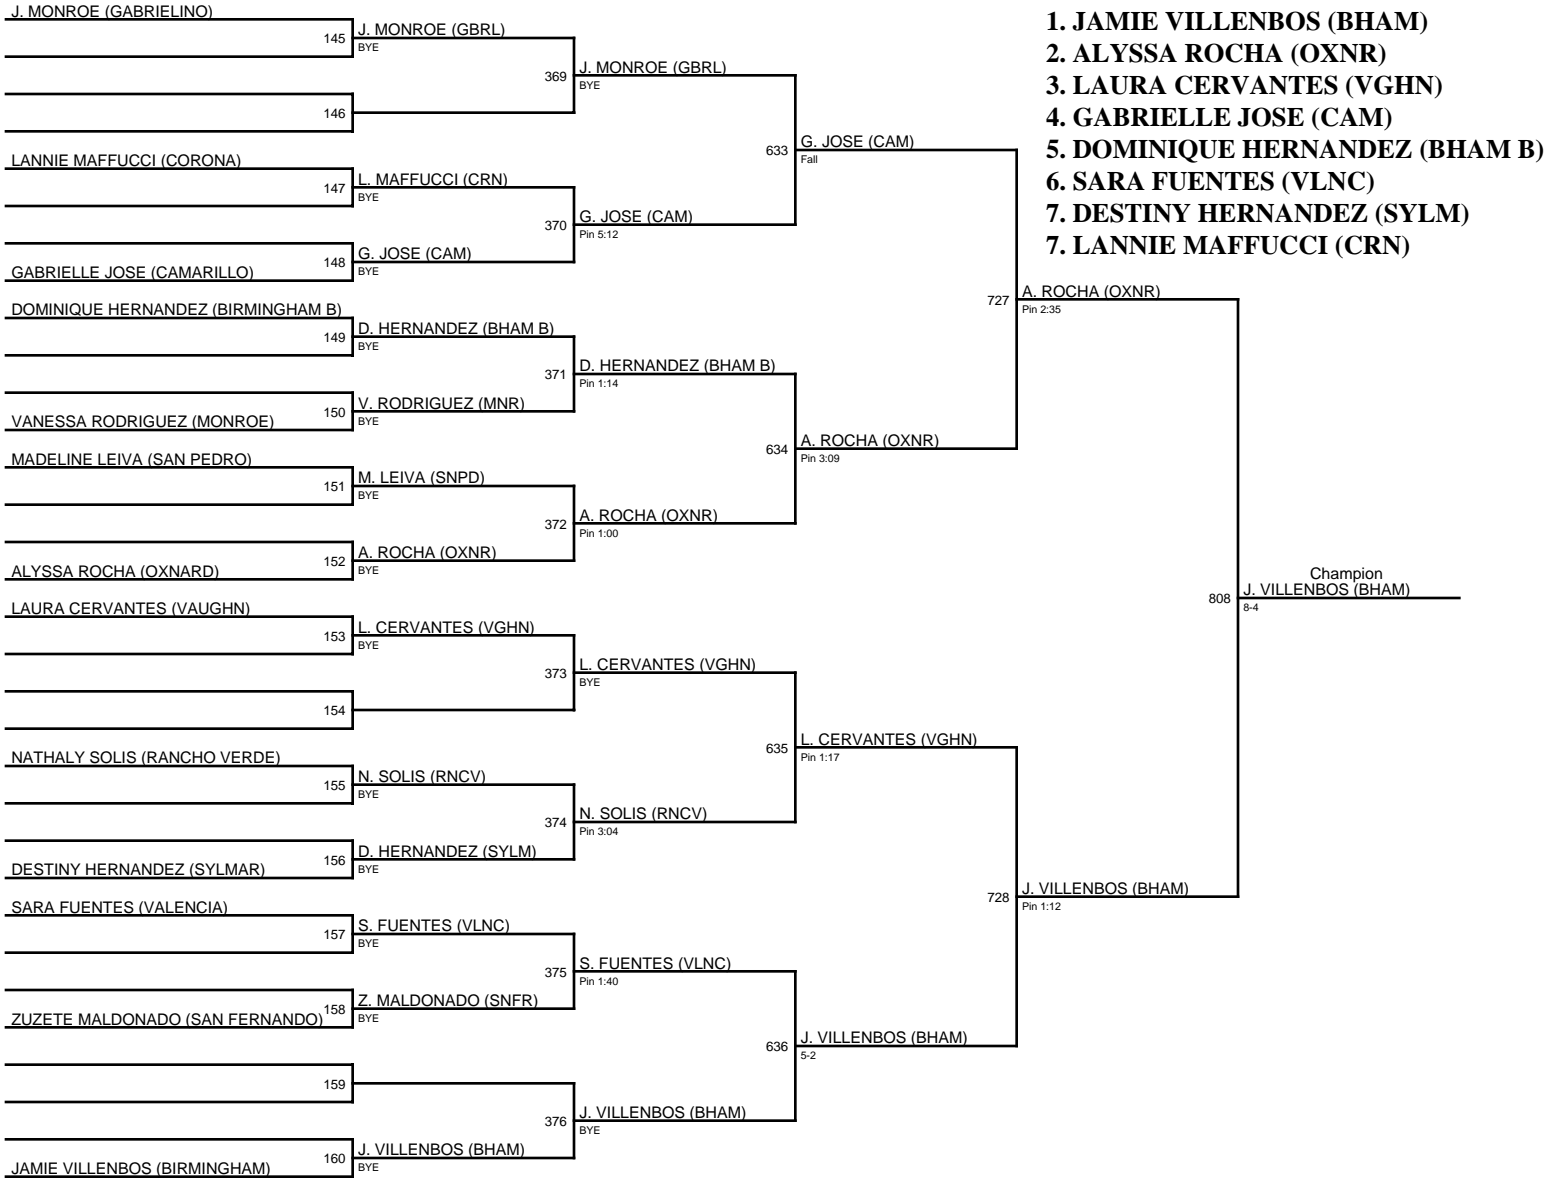

THE BATTLE OF BIRMINGHAM / 150