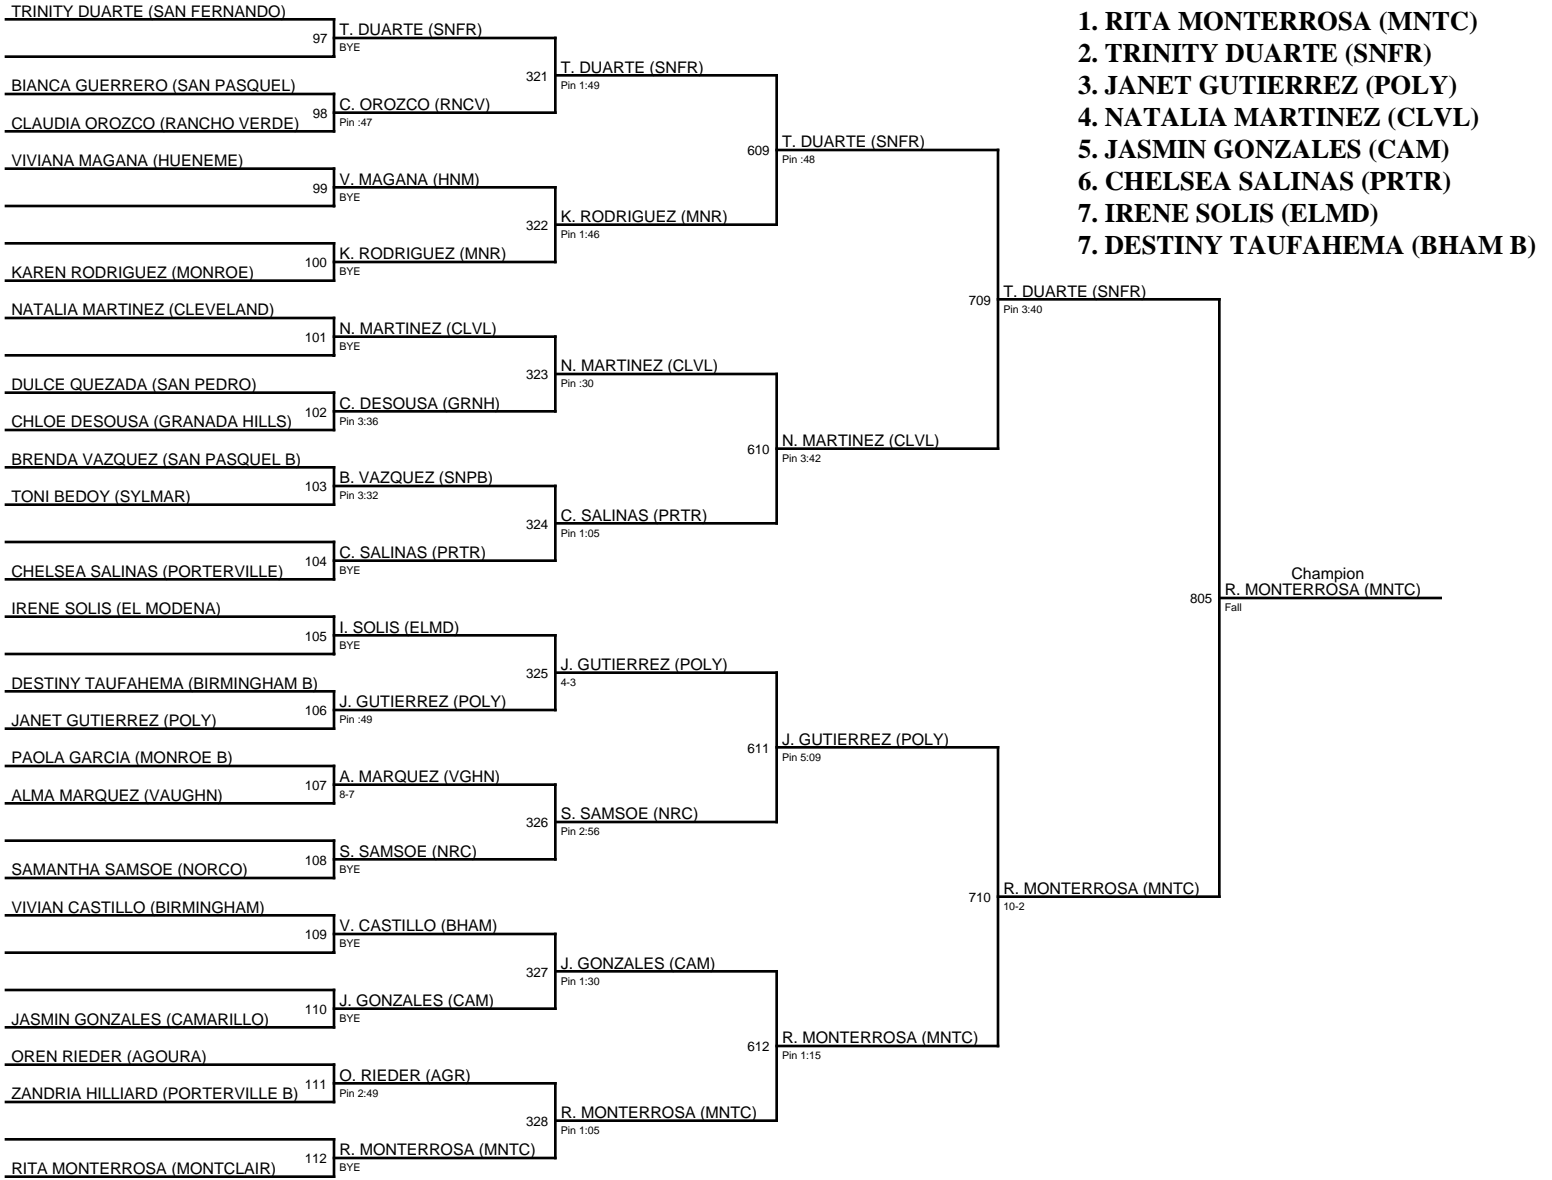

THE BATTLE OF BIRMINGHAM / 131

1. RITA MONTERROSA (MNTC)
2. TRINITY DUARTE (SNFR)
3. JANET GUTIERREZ (POLY)
4. NATALIA MARTINEZ (CLVL)
5. JASMIN GONZALES (CAM)
6. CHELSEA SALINAS (PRTR)
7. IRENE SOLIS (ELMD)
7. DESTINY TAUFACHEMA (BHAM B)