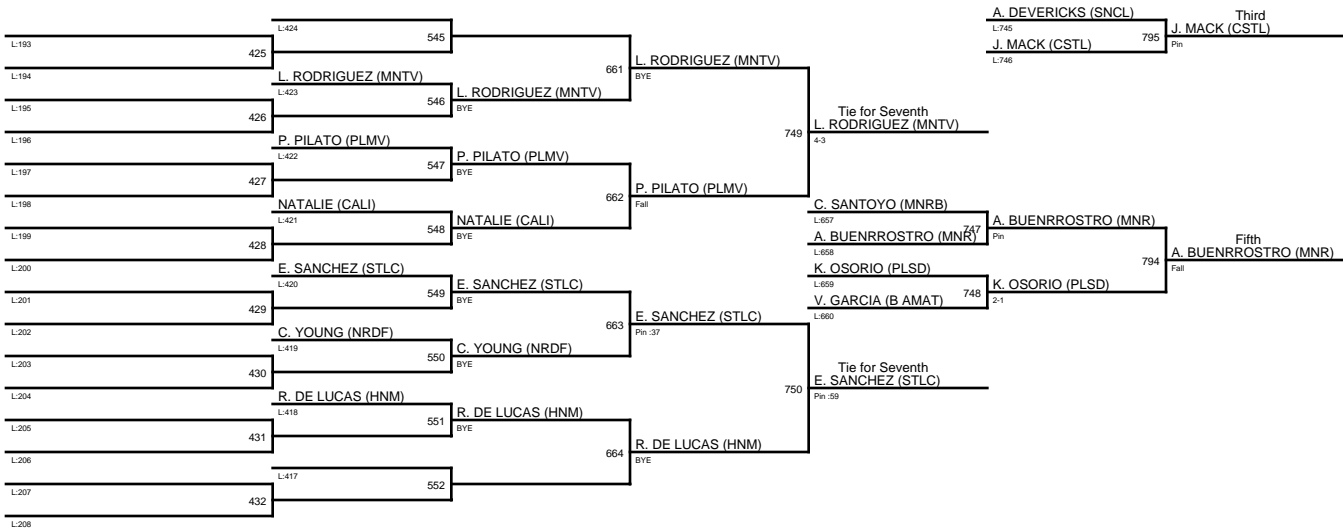

THE BATTLE OF BIRMINGHAM / 143

1. SADIE TACKETT (RBV)
2. MARIA VALENCIA (STLC)
3. MARILYN GARCIA (BHAM)
4. TAI SOLDO (OXNR)
5. TAYLOR IZZO (QRTH)
6. CARMEN TAPIA (PRTR)
7. HERMINDA HERNANDEZ (RNCV)
7. CHRISTINE CONTRERAS (POLY)

THE BATTLE OF BIRMINGHAM / 150

THE BATTLE OF BIRMINGHAM / 160

THE BATTLE OF BIRMINGHAM / 170

1. SARAH MOORE (VNNY)
2. ALEX CASTILLO (BHAM)
3. DAISY AGUILAR (CHFY)
4. LISSETTE LASCANO (VLNC)
5. ESMERALDA ZAMUDIO (NRDF)
6. JILLIAN ALMANZA (B AMAT)
7. JAYLENE MOLINA (LASR)
7. EMILY VELASQUEZ (SNPS)

THE BATTLE OF BIRMINGHAM / 189

1. COREY BURTON (OKHL)
2. SERENA SANCHEZ (OXNR)
3. JOANNA MACK (CSTL)
4. AMARA DEVERICKS (SNCL)
5. ANGELA BUENRROSTRO (MNR)
6. KAILA OSORIO (PLSD)
7. LEIDI RODRIGUEZ (MNTV)
7. ELENI SANCHEZ (STLC)