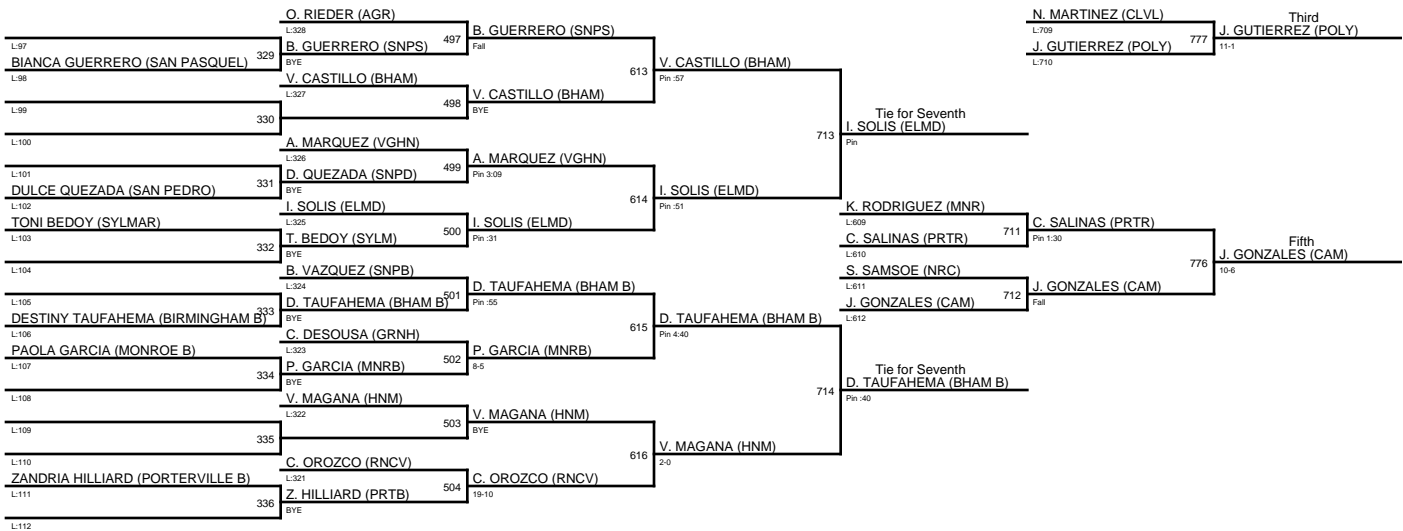

THE BATTLE OF BIRMINGHAM / 131

1. RITA MONTERROSA (MNTC)
2. TRINITY DUARTE (SNFR)
3. JANET GUTIERREZ (POLY)
4. NATALIA MARTINEZ (CLVL)
5. JASMIN GONZALES (CAM)
6. CHELSEA SALINAS (PRTR)
7. IRENE SOLIS (ELMD)
7. DESTINY TAUFACHEMA (BHAM B)