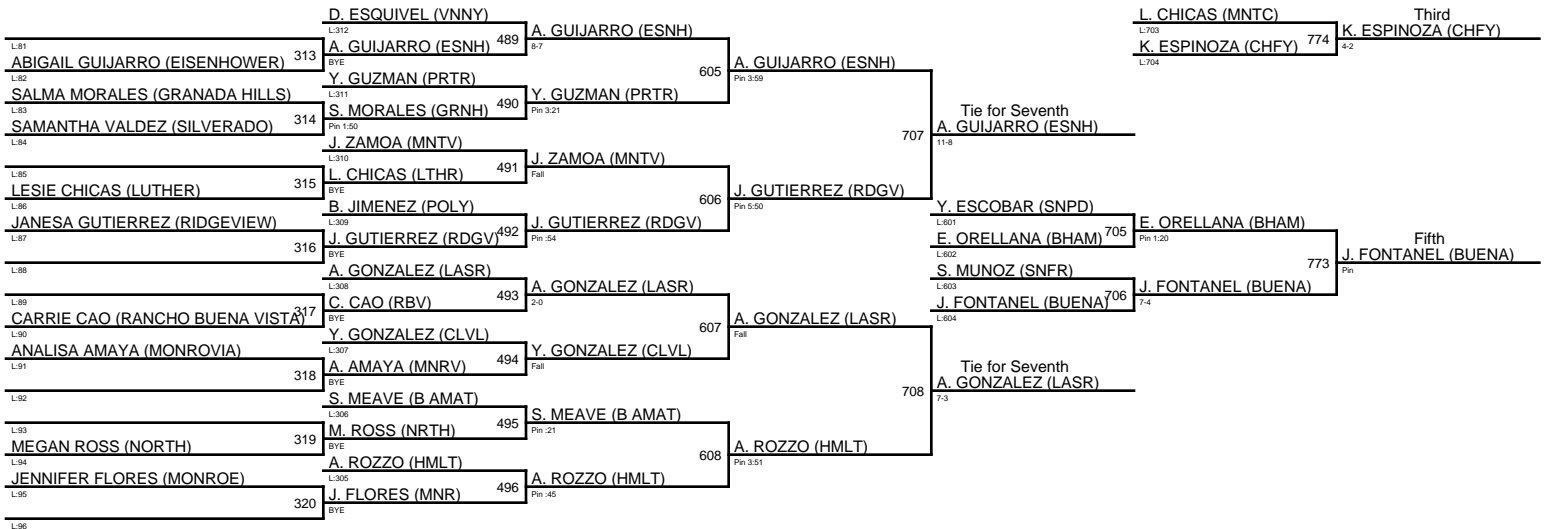

THE BATTLE OF BIRMINGHAM / 111

1. LAYLANI ALLEN (CSTL)
2. VALERIE DECASTRO (LASR)
3. SUGEY CEJA (CRN)
4. ALEXIS GARCIA (SLVR)
5. SAMANTHA MARTINEZ (AYLB)
6. MICHELLE CARDENAS (GRNH)
7. CLAUDIA ZIMMERMAN (CLBS)
7. HAILEY TEODORO (AYL)

THE BATTLE OF BIRMINGHAM / 116

1. LESHA WASHINGTON (RBV)
2. DESIREE ESTRADA (CRRT)
3. SALMA RAMOS (CRN)
4. KATHERINE MONTOYA (VNNY)
5. ARIANNA MCDONALD (AYL)
6. ARICKA BROWN (SLVR)
7. ABIGAIL MENDEZ (GRNH)
7. CATHERINE CARANZA (SMVL)

THE BATTLE OF BIRMINGHAM / 121

1. MARIA CARDENAS (LASR)
2. DIANE REYES (ESNH)
3. ALEXANDRA COTA (SNFR)
4. ARIEN SHEARER (SLVR)
5. KARLA RIVERA (BHAM)
6. ARELY CASTILLO (MNR)
7. YESIKA GUZMAN (VNNY)
7. SAVANNAH BROWN (BHAM B)

THE BATTLE OF BIRMINGHAM / 126

1. GABBY GARCIA (VLNC)
2. NICOLE JOSEPH (CAM)
3. KIMBERLY ESPINOZA (CHFV)
4. LESIE CHICAS (MNTC)
5. JANETTE FONTANEL (BUENA)
6. ELICIA ORELLANA (BHAM)
7. ABIGAIL GUIJARRO (ESNH)
7. ASHLEY GONZALEZ (LASR)