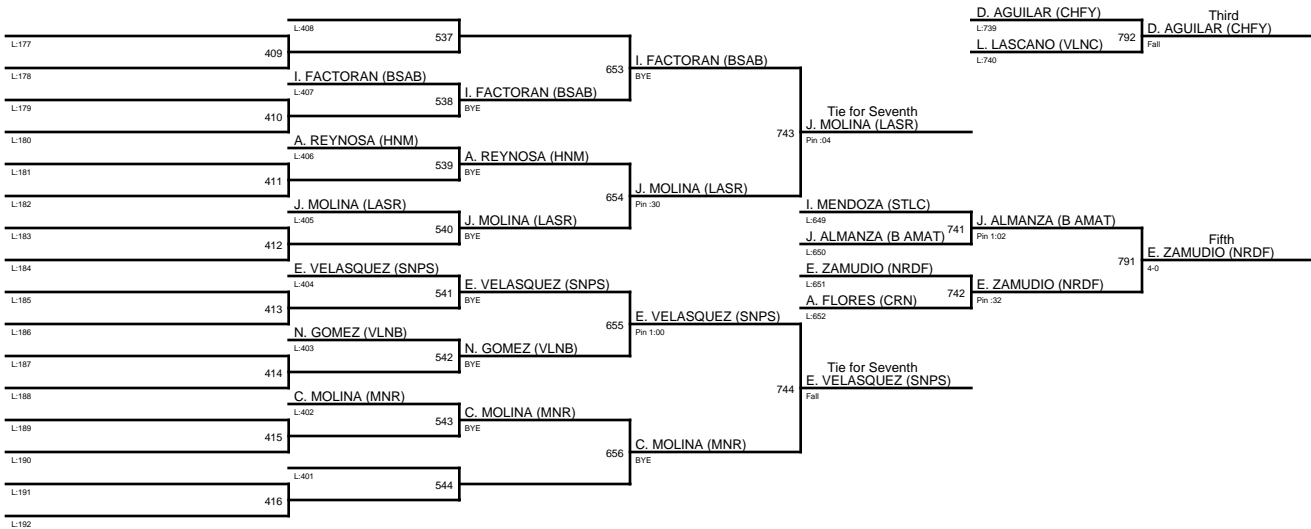

THE BATTLE OF BIRMINGHAM / 143

1. SADIE TACKETT (RBV)
2. MARIA VALENCIA (STLC)
3. MARILYN GARCIA (BHAM)
4. TAI SOLDO (OXNR)
5. TAYLOR IZZO (QRTH)
6. CARMEN TAPIA (PRTR)
7. HERMINDA HERNANDEZ (RNCV)
7. CHRISTINE CONTRERAS (POLY)

THE BATTLE OF BIRMINGHAM / 150

THE BATTLE OF BIRMINGHAM / 160

THE BATTLE OF BIRMINGHAM / 170

1. SARAH MOORE (VNNY)
2. ALEX CASTILLO (BHAM)
3. DAISY AGUILAR (CHFY)
4. LISSETTE LASCANO (VLNC)
5. ESMERALDA ZAMUDIO (NRDF)
6. JILLIAN ALMANZA (B AMAT)
7. JAYLENE MOLINA (LASR)
7. EMILY VELASQUEZ (SNPS)

THE BATTLE OF BIRMINGHAM / 189

1. COREY BURTON (OKHL)
2. SERENA SANCHEZ (OXNR)
3. JOANNA MACK (CSTL)
4. AMARA DEVERICKS (SNCL)
5. ANGELA BUENRROSTRO (MNR)
6. KAILA OSORIO (PLSD)
7. LEIDI RODRIGUEZ (MNTV)
7. ELENI SANCHEZ (STLC)