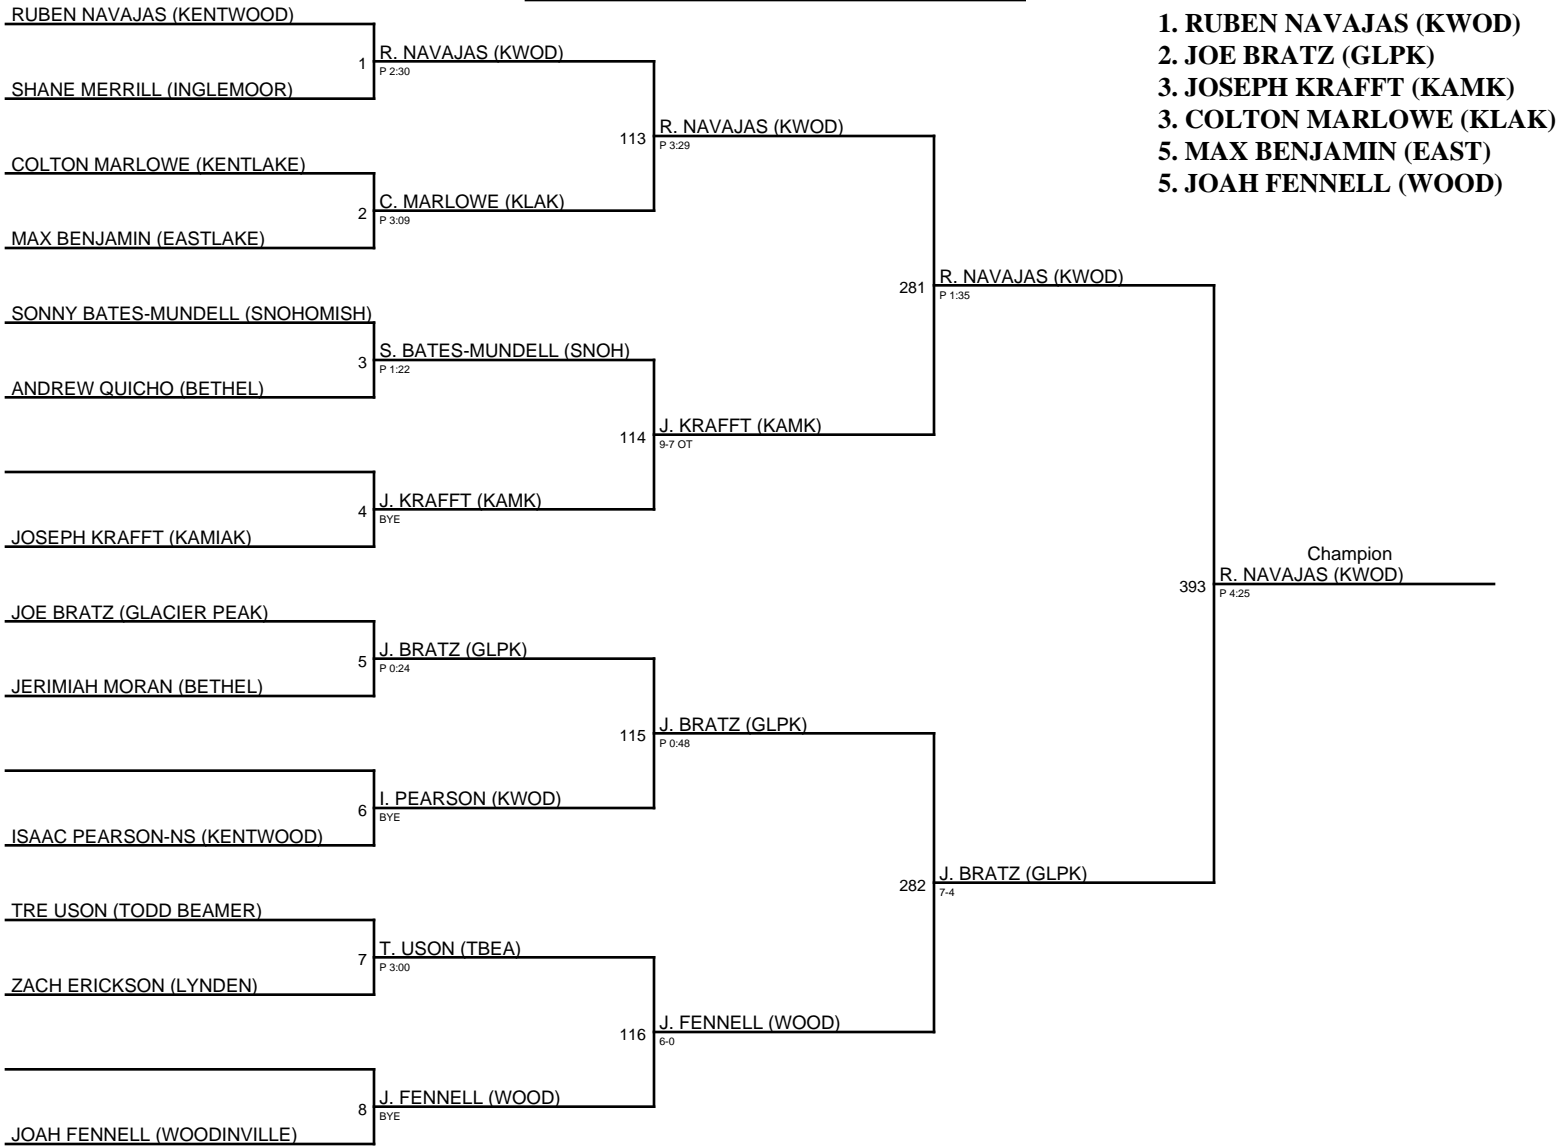

2009 Panther Classic / 103

2009 Panther Classic / 112

ARES CARPIO (TODD BEAMER)

JACOB PREGLER (GLACIER PEAK)

COLIN LE (WOODINVILLE)

JEFF HARJEHAUSEN (KENTLAKE)

MARCO PRICE (KAMIAK)

ADAM NAKANISHI (EASTLAKE)