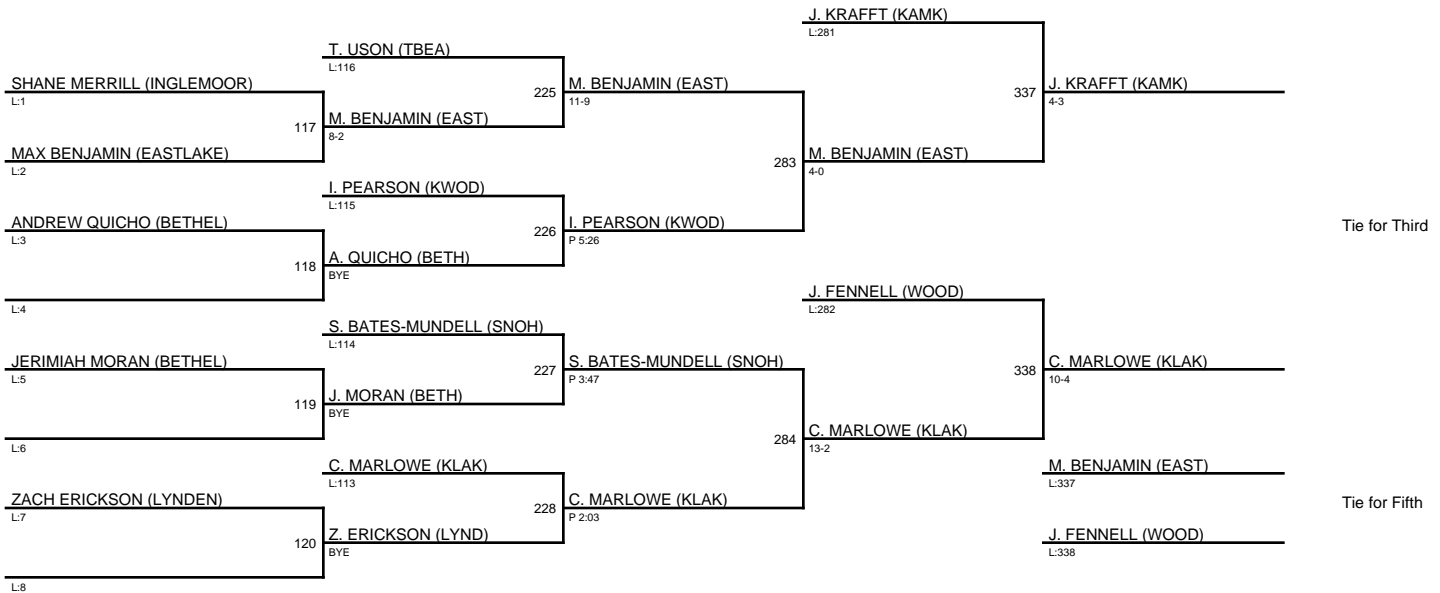

2009 Panther Classic / 103

2009 Panther Classic / 112

ARES CARPIO (TODD BEAMER)

JACOB PREGLER (GLACIER PEAK)

COLIN LE (WOODINVILLE)

JEFF HARJEHAUSEN (KENTLAKE)

MARCO PRICE (KAMIAK)

ADAM NAKANISHI (EASTLAKE)