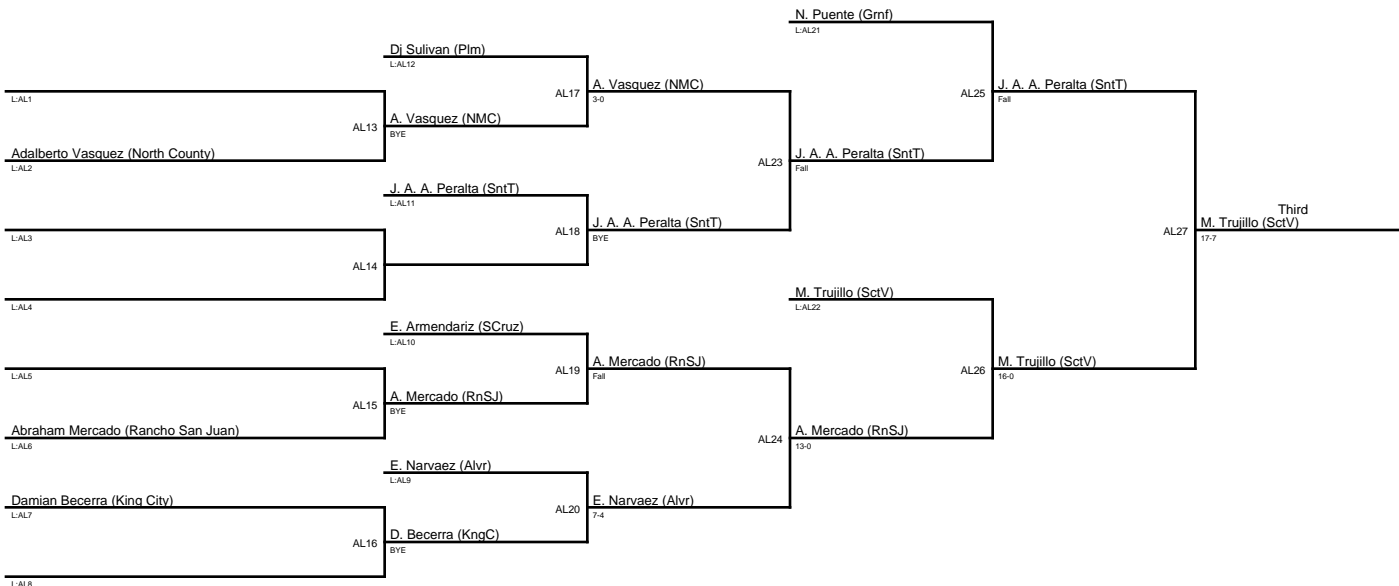

2024 Spartan Winter Crucible JV / 144[1]