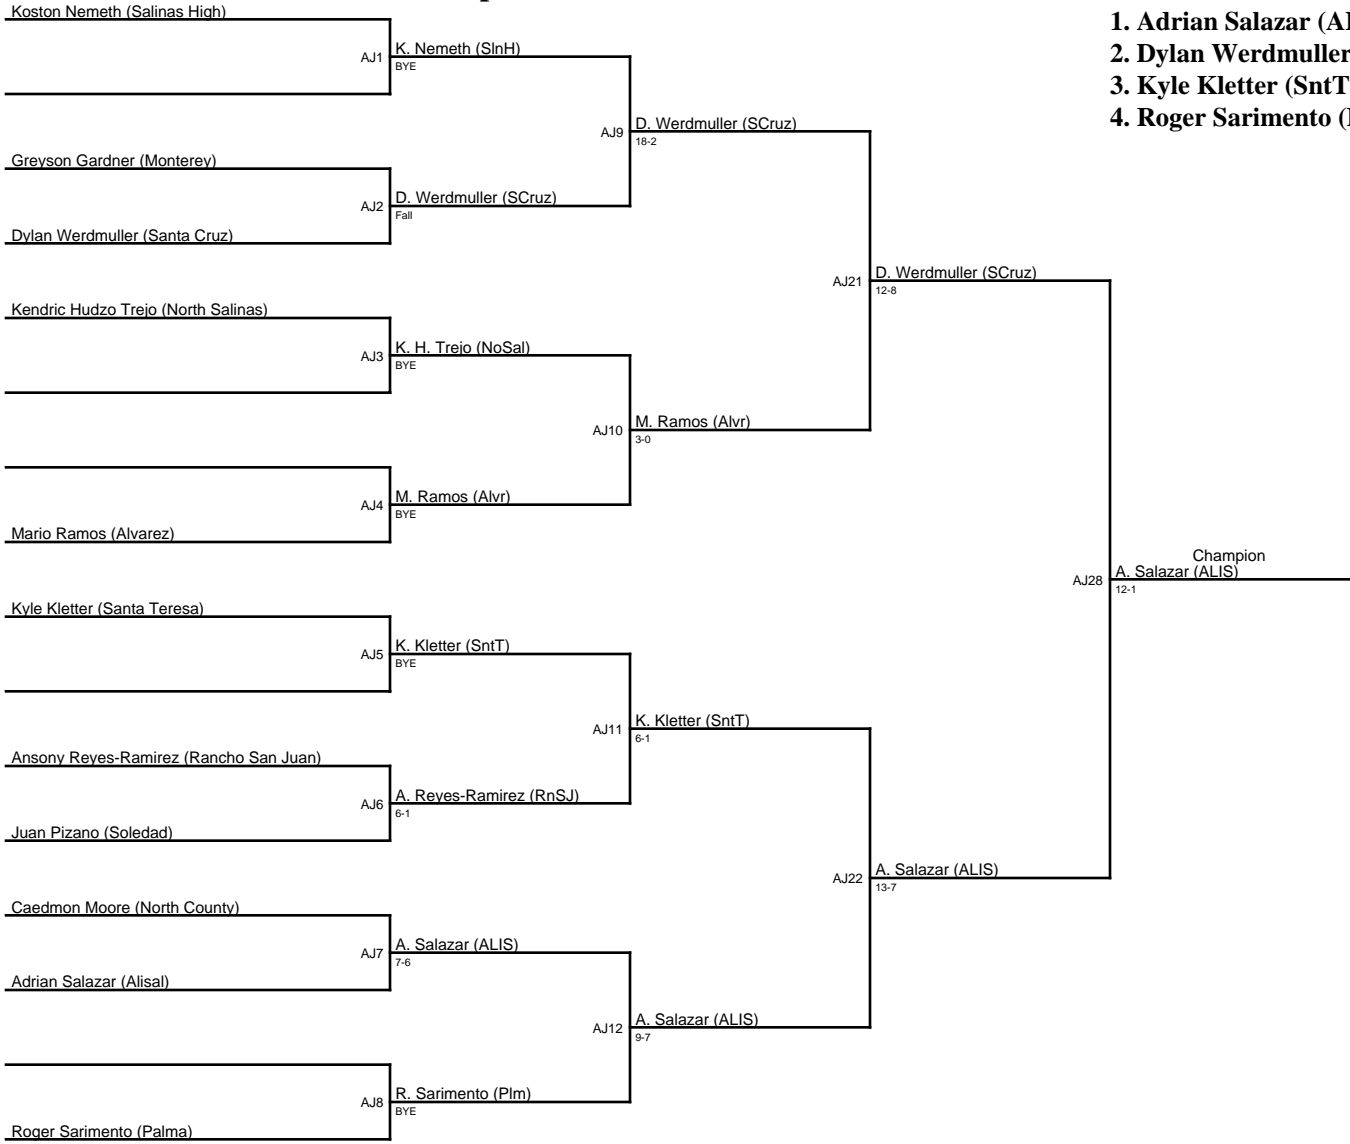

1. Raymond Miranda (Alvr)
2. Edgar Rivas (ALIS)
3. River Bentley (SCruz)
4. Mark Austin Mallo (SntT)

2024 Spartan Winter Crucible JV / 138[1]

1. Adrian Salazar (ALIS)
2. Dylan Wermuller (SCruz)
3. Kyle Kletter (SntT)
4. Roger Sarimento (Plm)