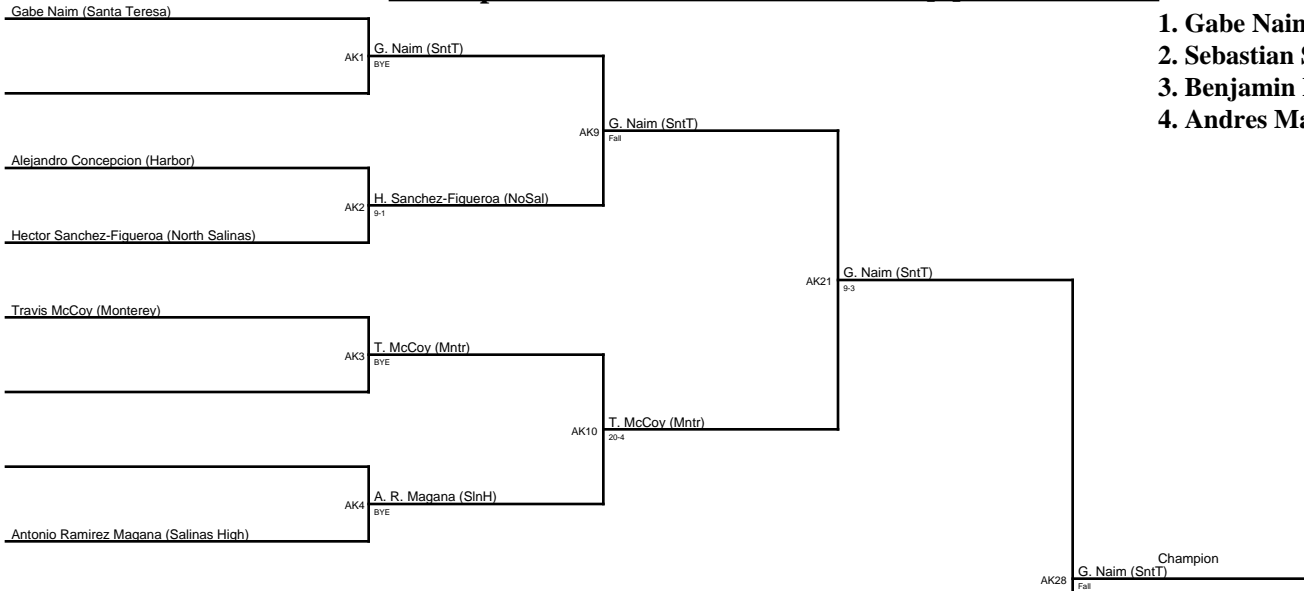

2024 Spartan Winter Crucible JV / 138[2]

1. Gabe Naim (SntT)
2. Sebastian Silva (Plm)
3. Benjamin Blas (Sldd)
4. Andres Macias (SCruz)