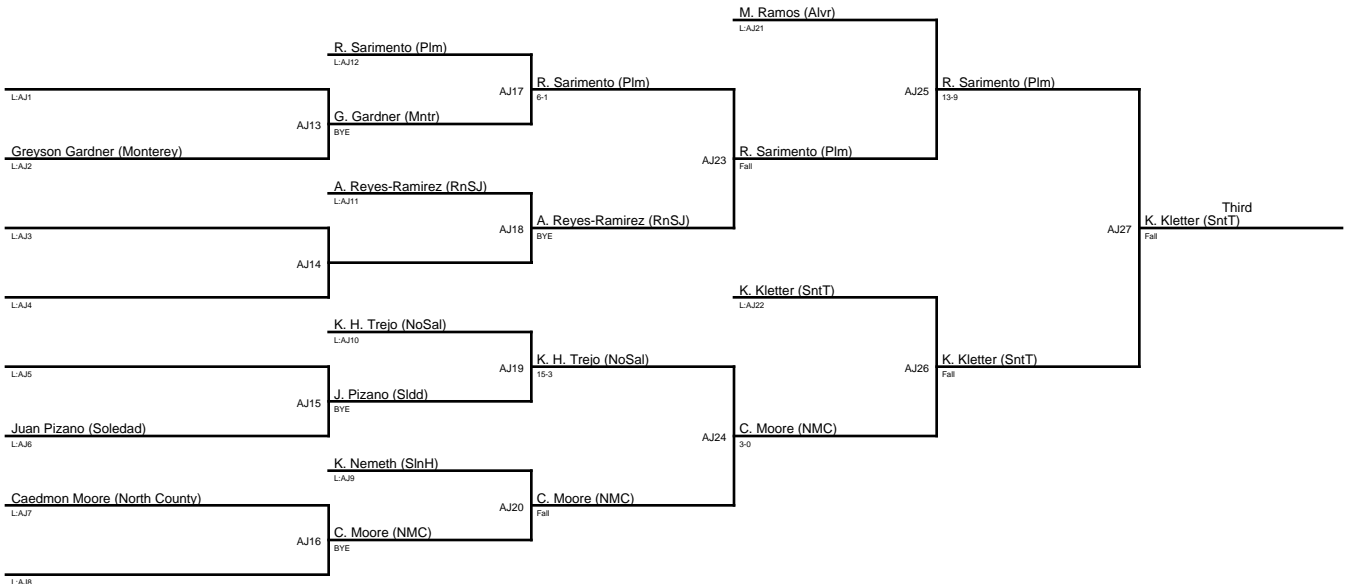

1. Raymond Miranda (Alvr)
2. Edgar Rivas (ALIS)
3. River Bentley (SCruz)
4. Mark Austin Mallo (SntT)

2024 Spartan Winter Crucible JV / 138[1]

1. Adrian Salazar (ALIS)
2. Dylan Wermuller (SCruz)
3. Kyle Kletter (SntT)
4. Roger Sarimento (Plm)