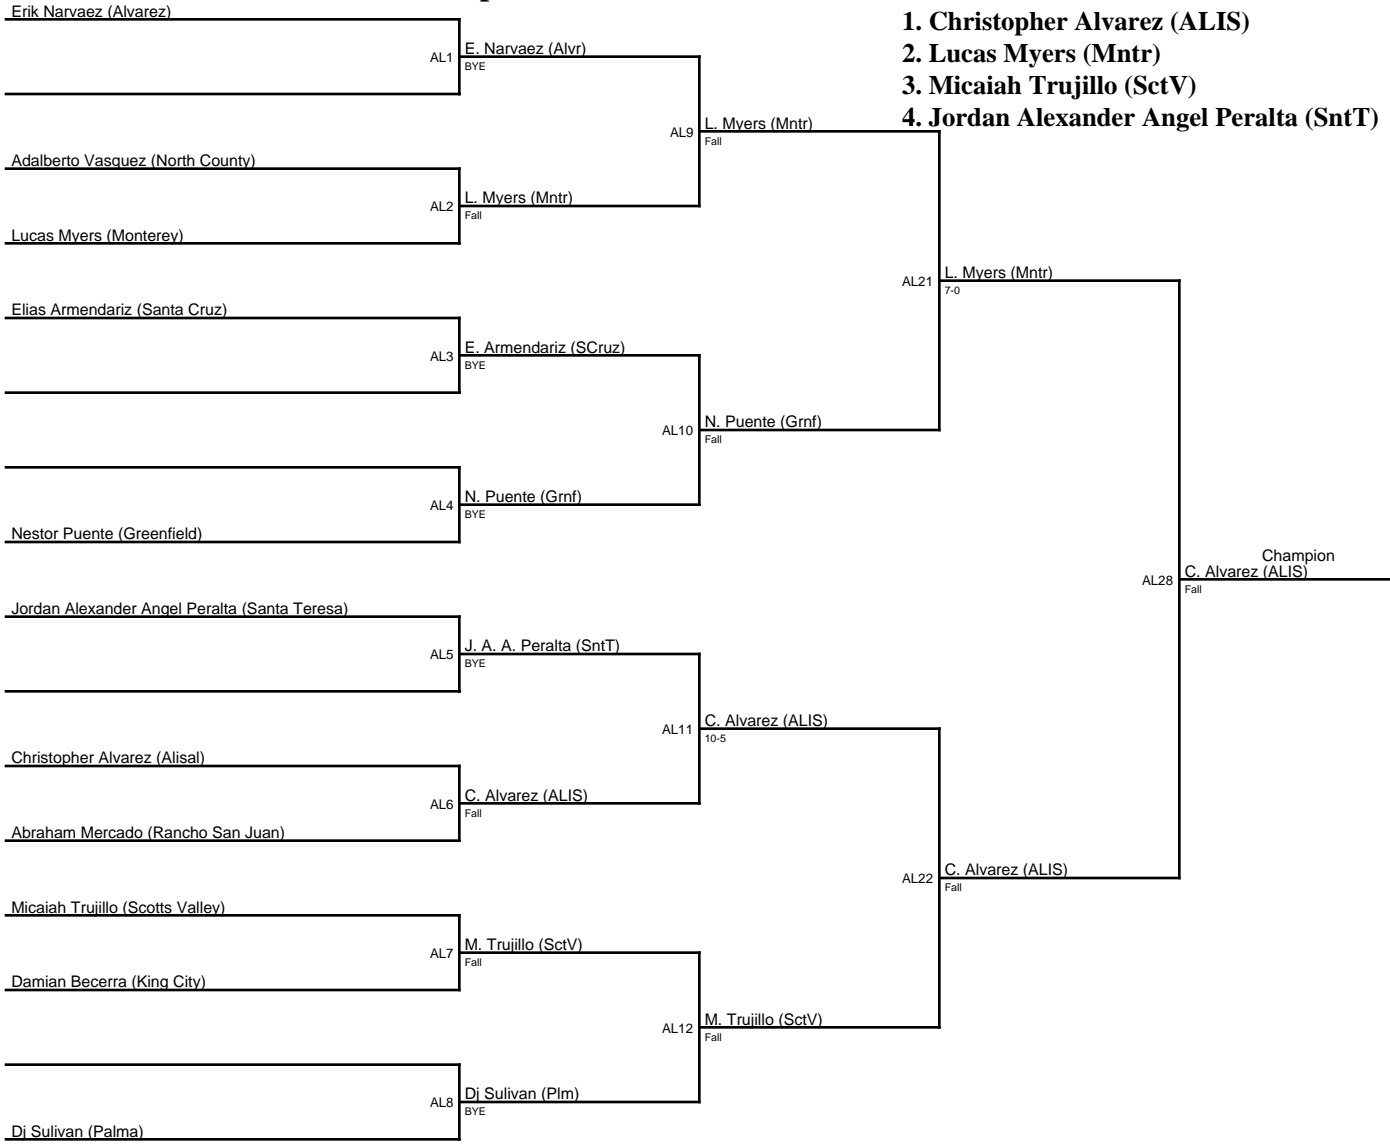

2024 Spartan Winter Crucible JV / 144[1]