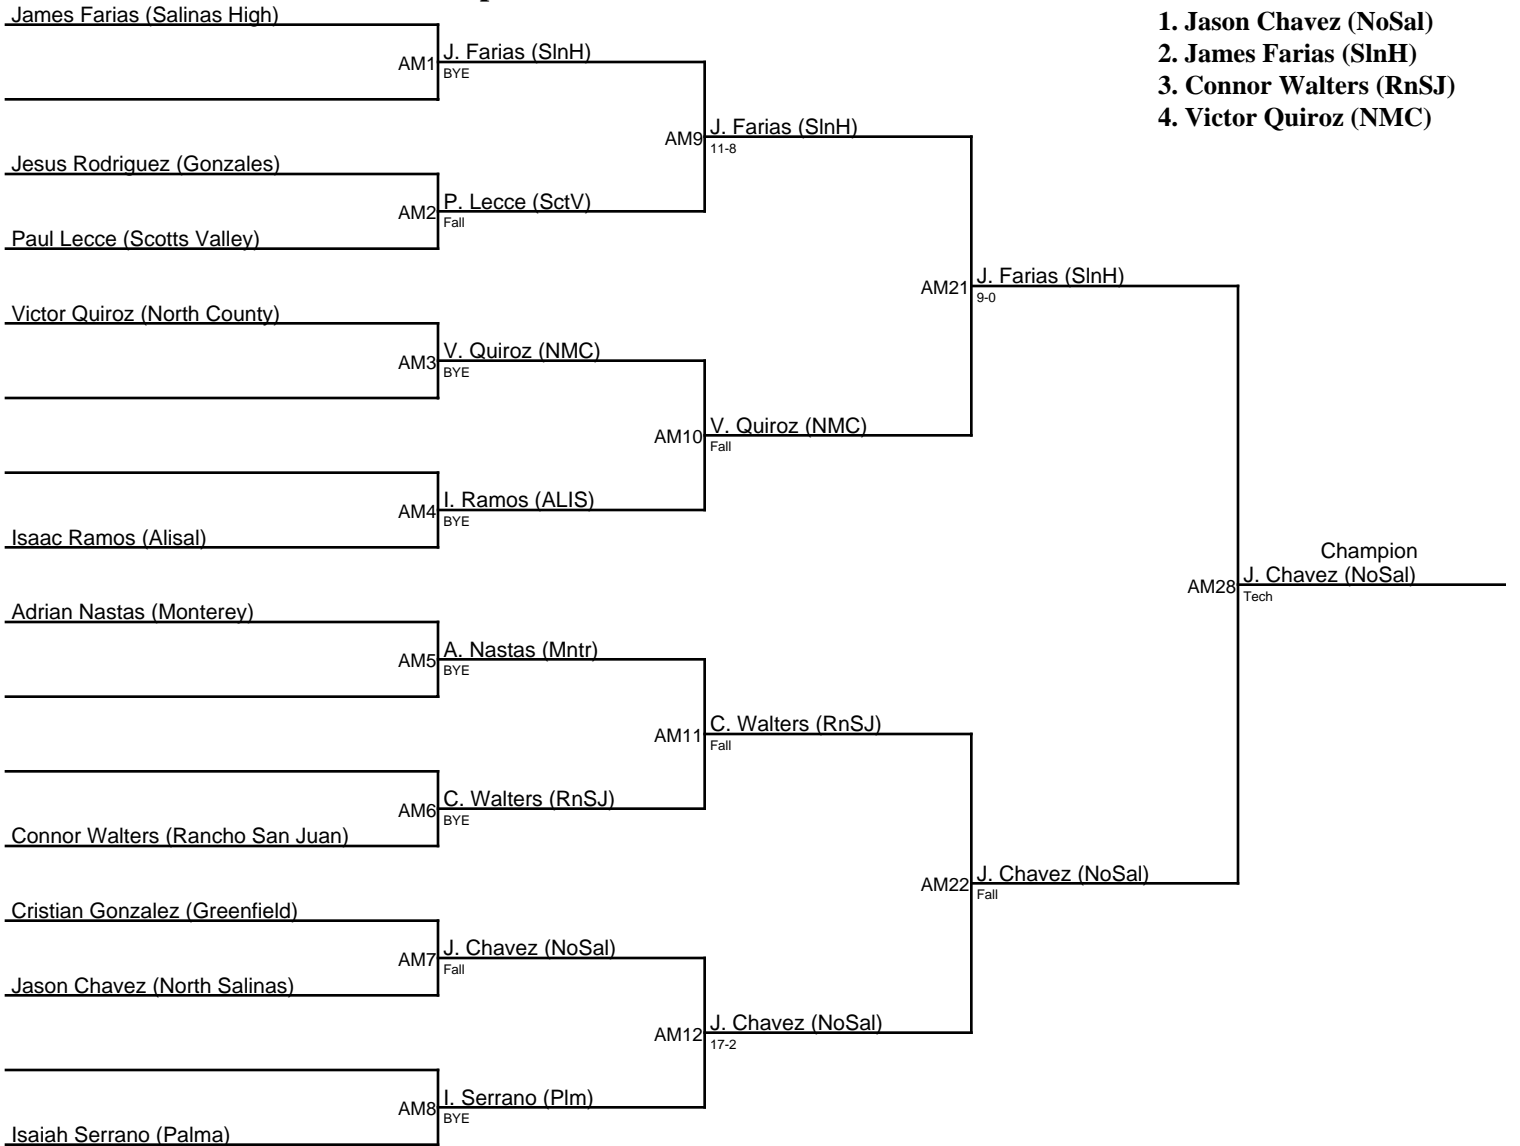

2024 Spartan Winter Crucible JV / 144[2]

1. Jason Chavez (NoSal)
2. James Farias (SlnH)
3. Connor Walters (RnSJ)
4. Victor Quiroz (NMC)