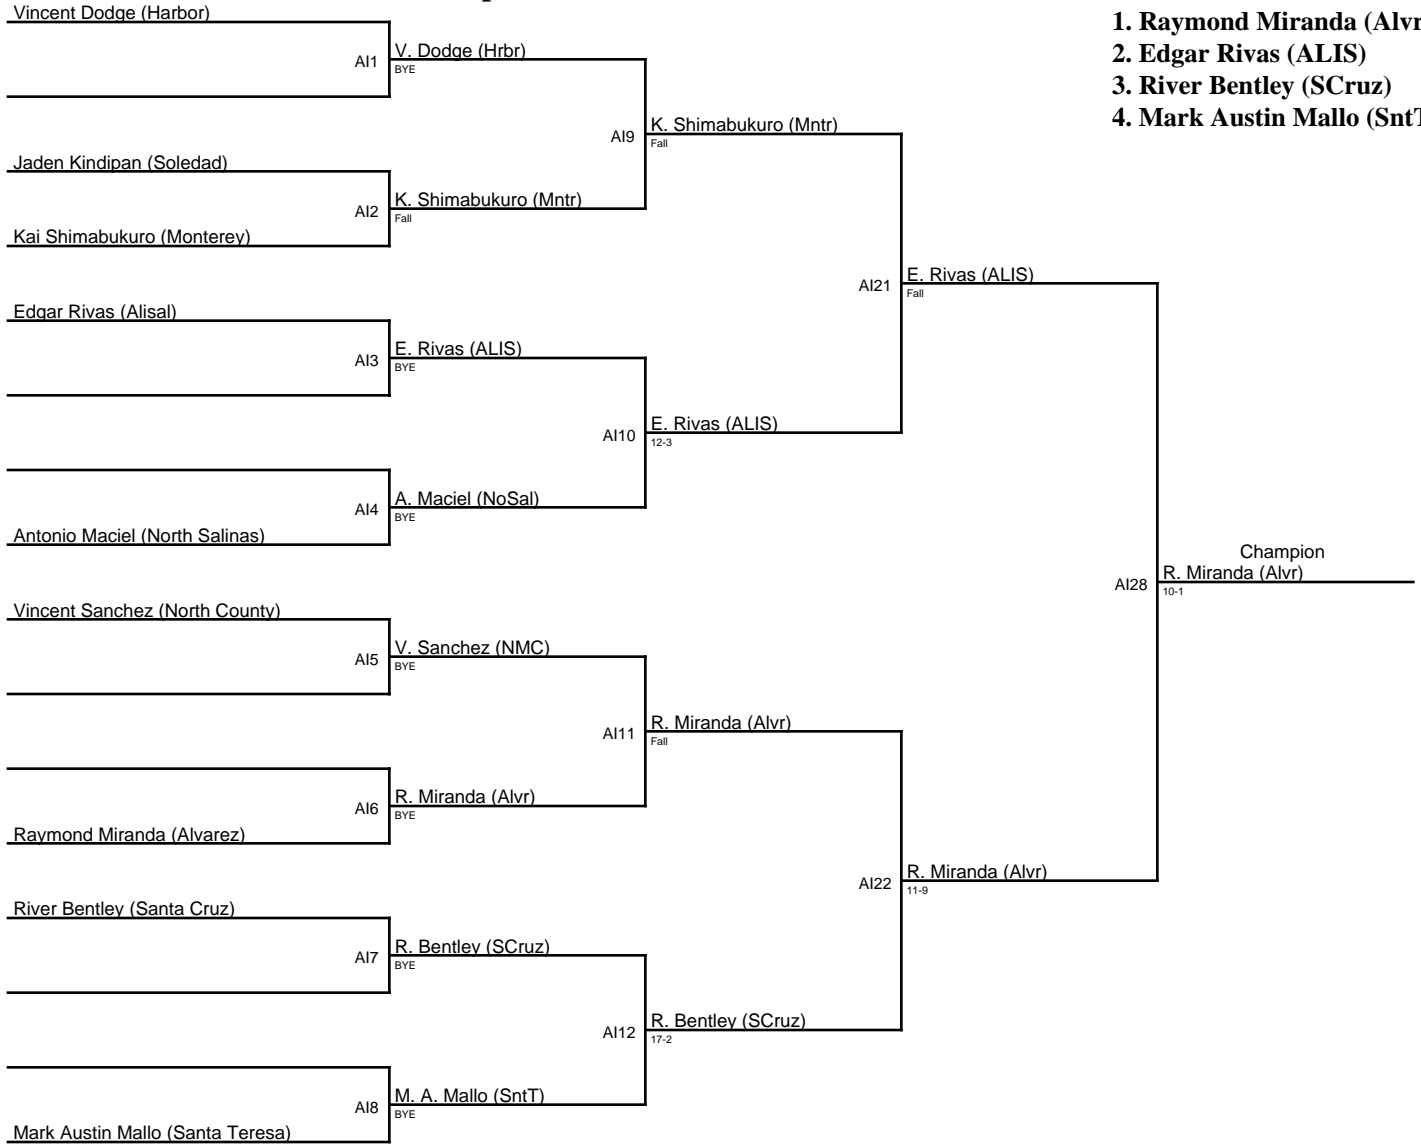

1. Raymond Miranda (Alvr)
2. Edgar Rivas (ALIS)
3. River Bentley (SCruz)
4. Mark Austin Mallo (SntT)

2024 Spartan Winter Crucible JV / 138[1]

1. Adrian Salazar (ALIS)
2. Dylan Wermuller (SCruz)
3. Kyle Kletter (SntT)
4. Roger Sarimento (Plm)