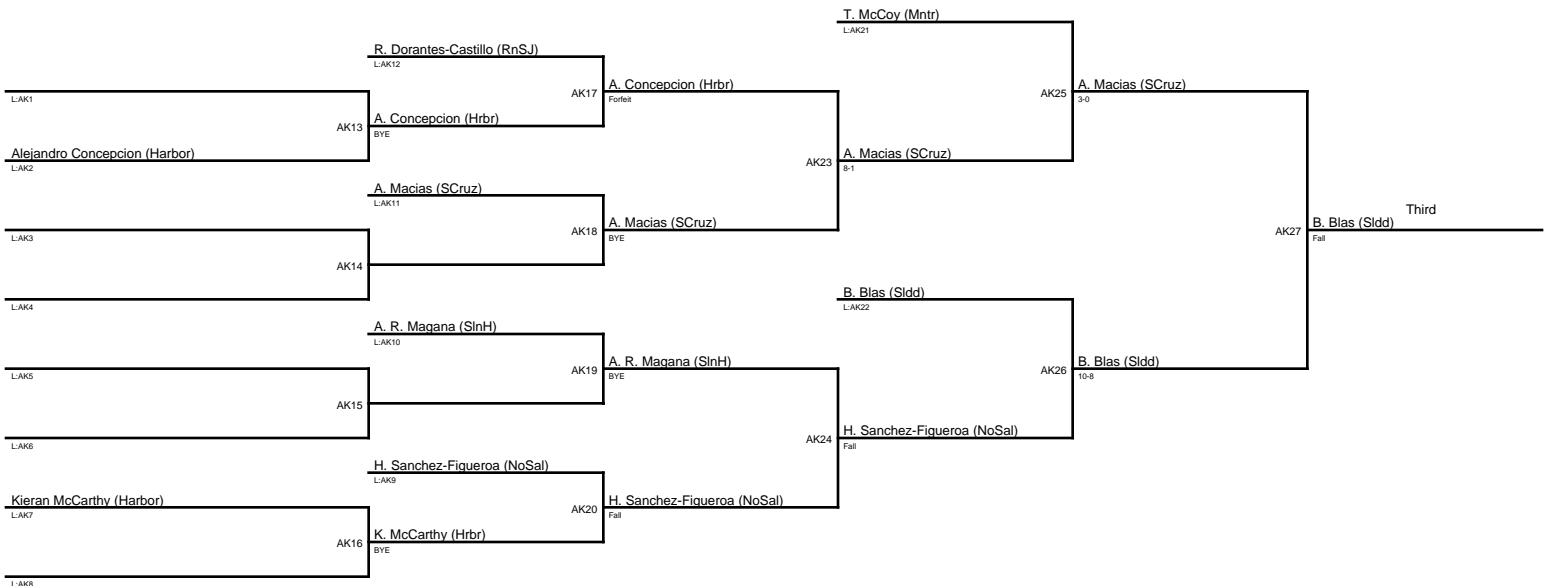

2024 Spartan Winter Crucible JV / 138[2]

1. Gabe Naim (SntT)
2. Sebastian Silva (Plm)
3. Benjamin Blas (Sldd)
4. Andres Macias (SCruz)