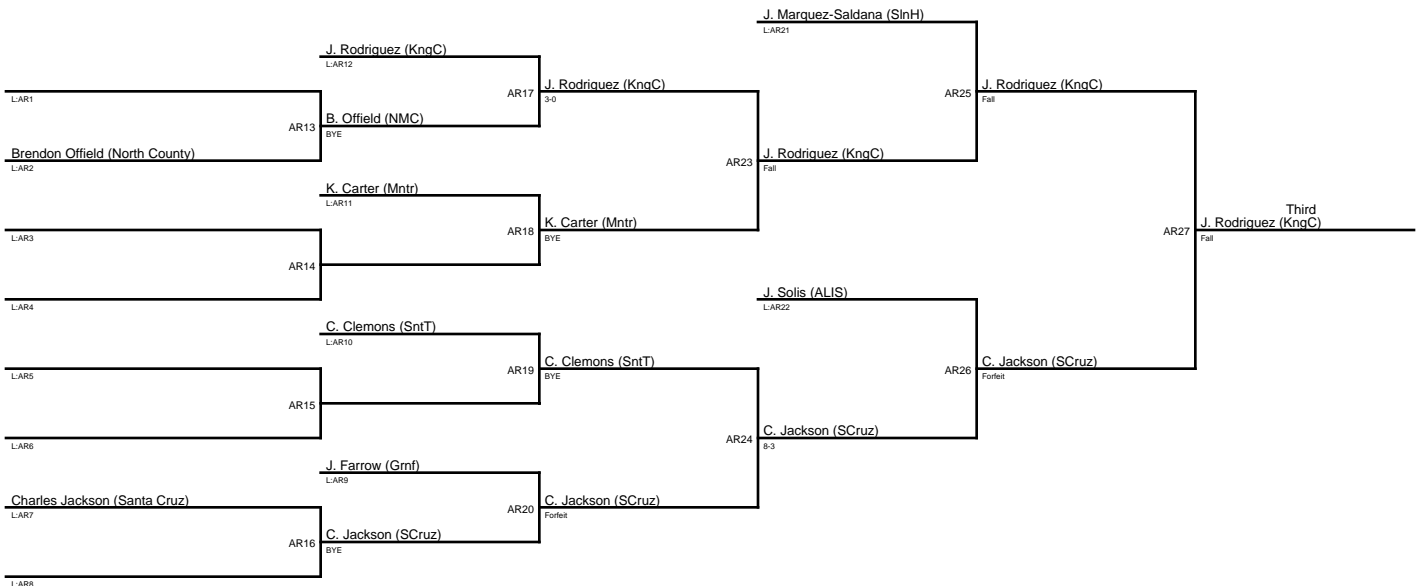

2024 Spartan Winter Crucible JV / 165[1]

1. Angel Barragan (Wtsn)
2. Sebastian Venegas (Plm)
3. Julian Rodriguez (KngC)
4. Charles Jackson (SCruz)