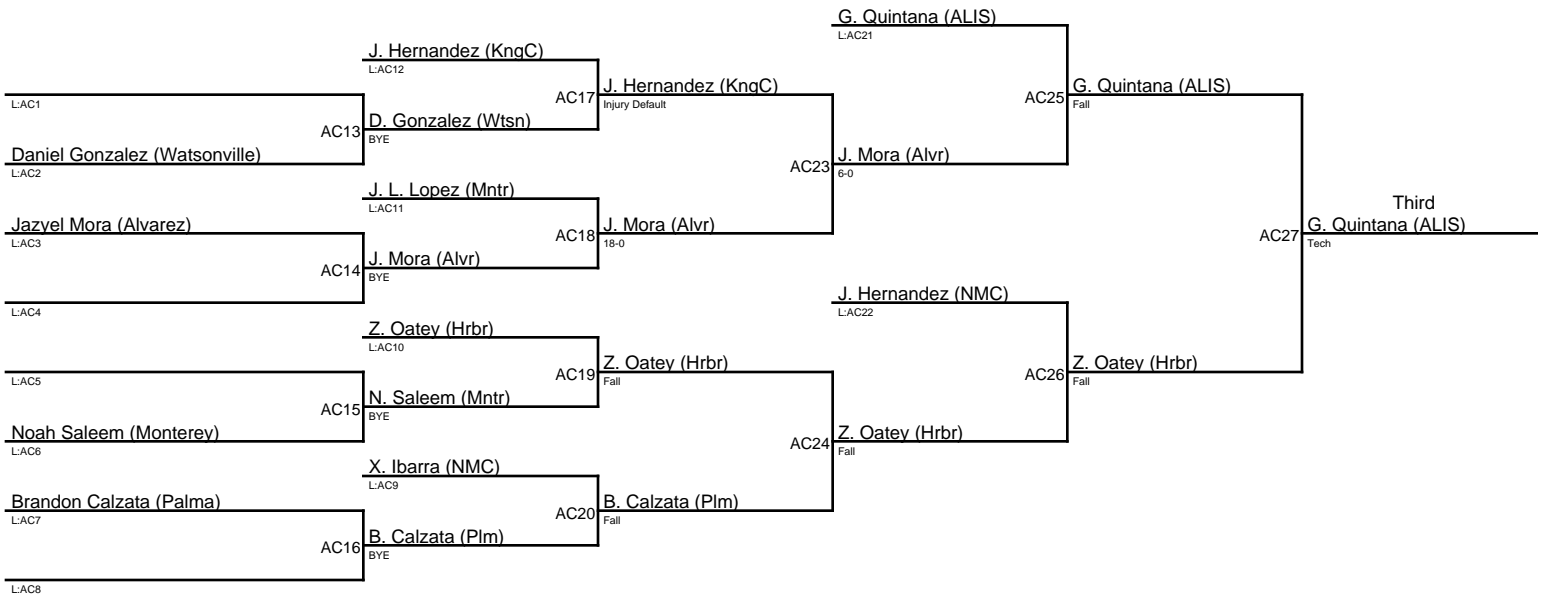

2024 Spartan Winter Crucible JV / 120